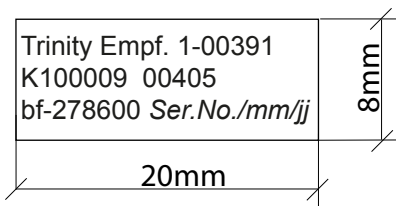

MULTIPLEX®

Label
WSRX M-Link 2.4GHz

MPX-No.: 1-00471

Date: 08-13-2020

Tolerances regarding DIN ISO 2768-1 (crude)

scale 2:1

Article:	Sticker for WSRX 2,4GHz
Article-No.:	1-00471
Material:	PE-Foil Polyprint 80g/m ² , adhesive, white
Print color:	black
Designed by:	T. Lauber
Date:	05-02-2018
File:	1-00471 Aufkleber WSRX FCC_IC.ai