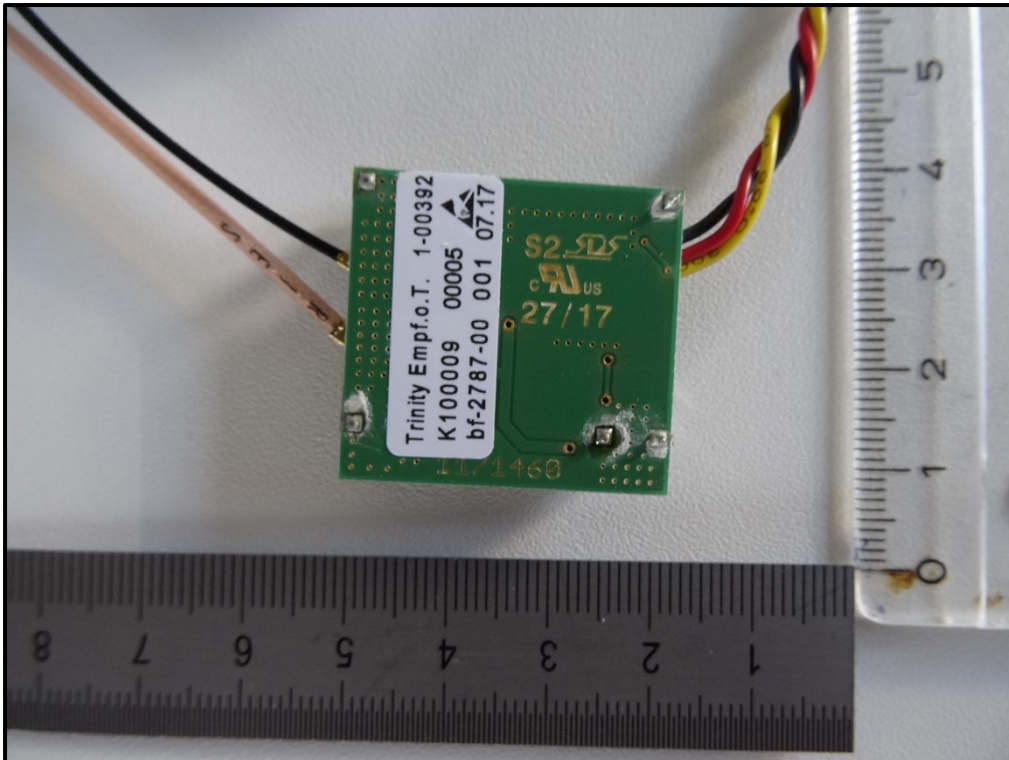

EUT EXTERNAL PHOTOS TO REPORT NO.: 347034-01
FCC ID: 2APABWSRX
Page 1 (3)

EUT EXTERNAL PHOTOS

Radiated EUT and accessories

EUT Top Side

EUT Back Side

Conducted EUT and accessories