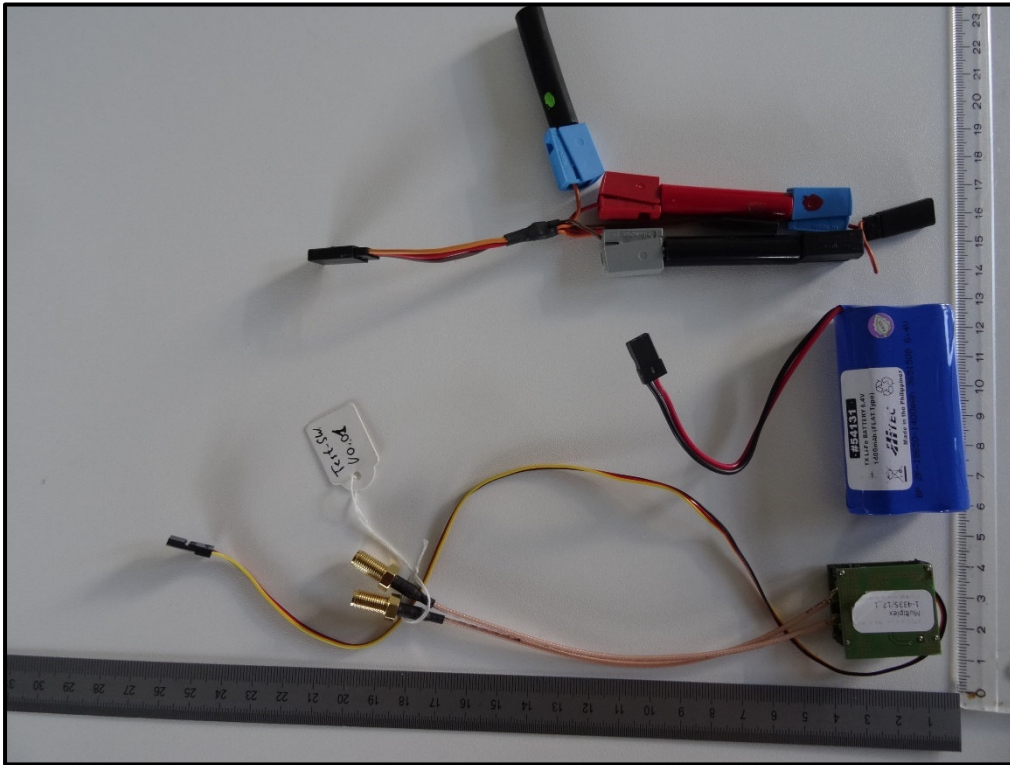

EUT EXTERNAL PHOTOS TO REPORT NO.: 347034-01
FCC ID: 2APABWSRX
Page 1 (3)

EUT EXTERNAL PHOTOS

Radiated EUT and accessories

EUT Top Side

EUT Back Side

Conducted EUT and accessories