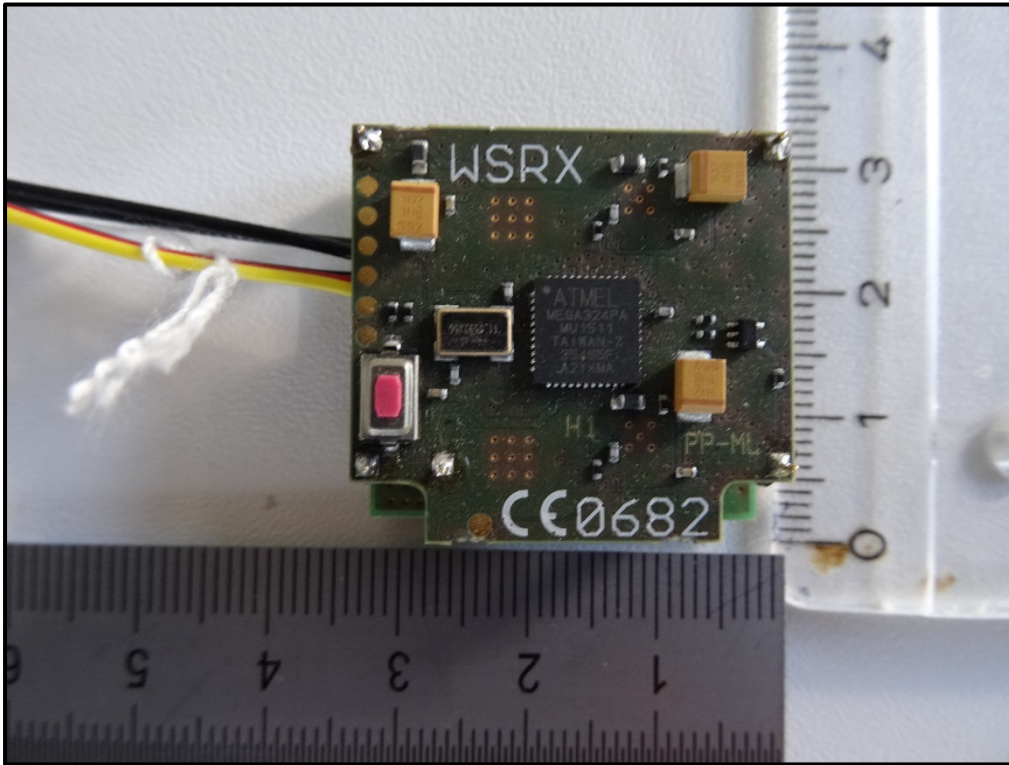

EUT EXTERNAL PHOTOS TO REPORT NO.: 347034-01
FCC ID: 2APABWSRX
Page 1 (3)

EUT EXTERNAL PHOTOS

Radiated EUT and accessories

EUT Top Side

EUT Back Side

Conducted EUT and accessories