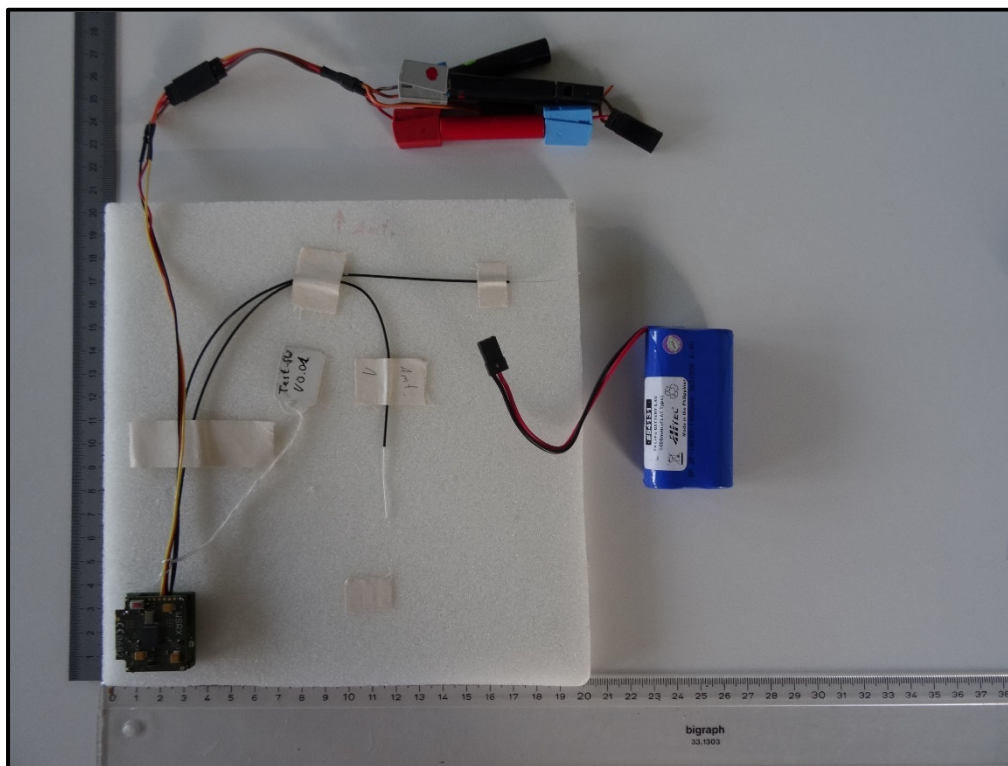

EUT EXTERNAL PHOTOS TO REPORT NO.: 347034-01
FCC ID: 2APABWSRX
Page 1 (3)

EUT EXTERNAL PHOTOS

Radiated EUT and accessories

EUT Top Side

EUT Back Side

Conducted EUT and accessories