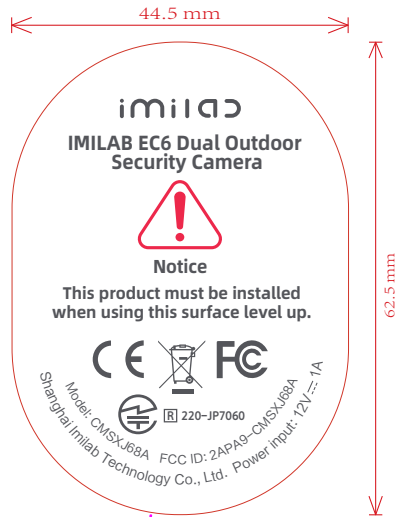

Label Location

The MIC Logo height is 5mm*5mm.