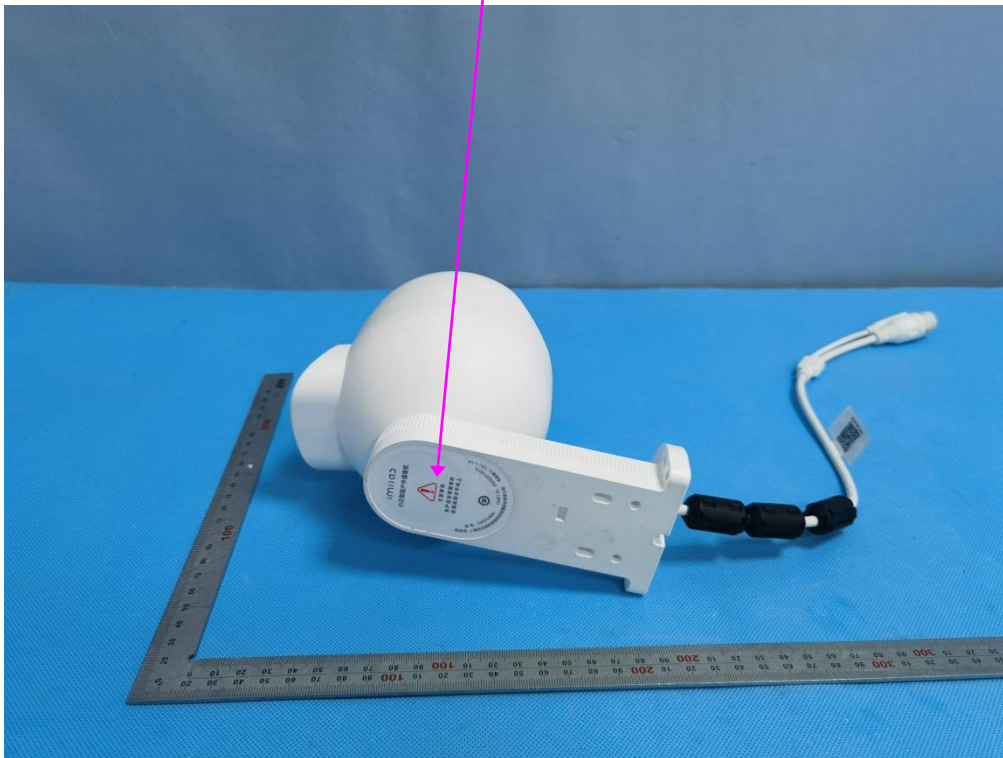

Label Location

The MIC Logo height is 5mm*5mm.