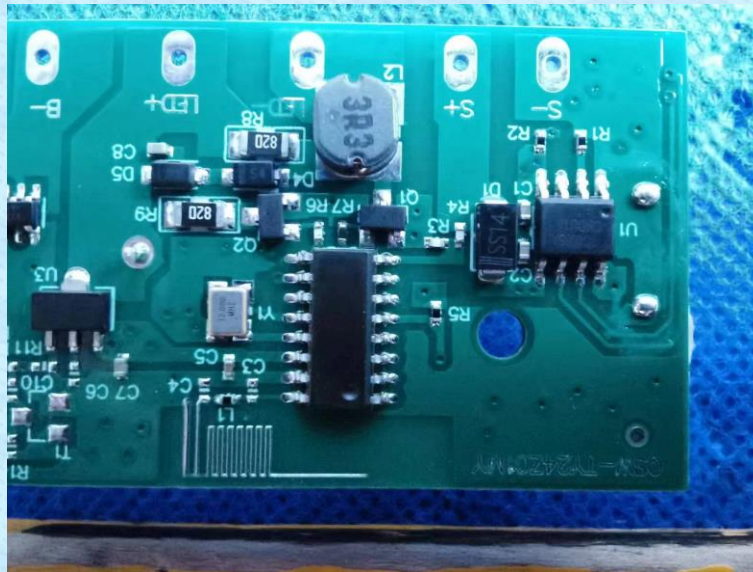

Product Name: Solar LED String Light

Test Model No.: GW-SL-L34-15RGBW

## EUT Constructional Details

Antenna

-----End-----