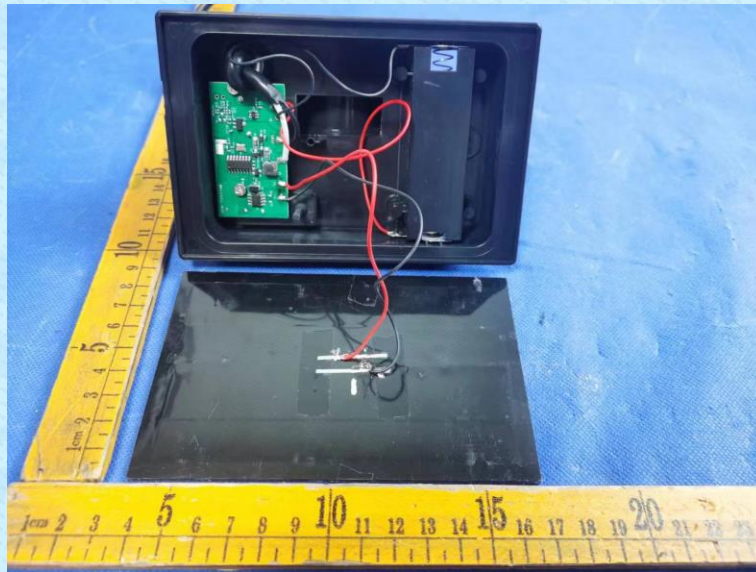

Product Name: Solar LED String Light

Test Model No.: GW-SL-L34-15RGBW

## EUT Constructional Details

Antenna

-----End-----