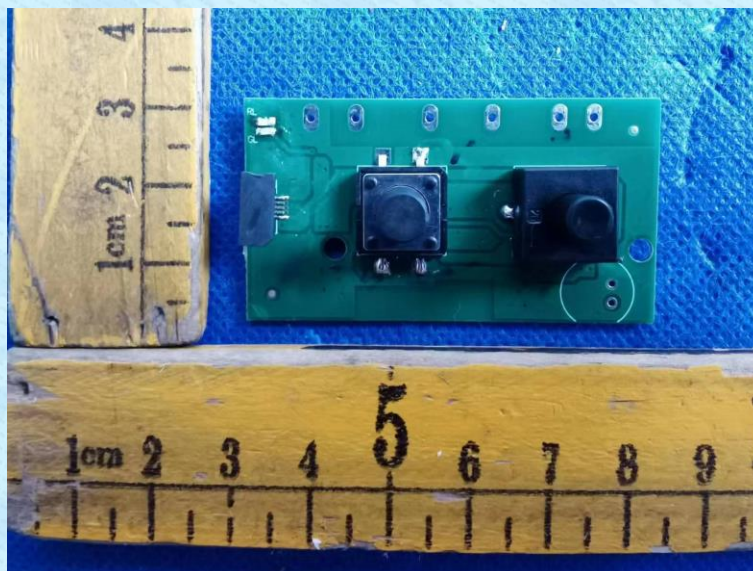

Product Name: Solar LED String Light

Test Model No.: GW-SL-L34-15RGBW

## EUT Constructional Details

Antenna

-----End-----