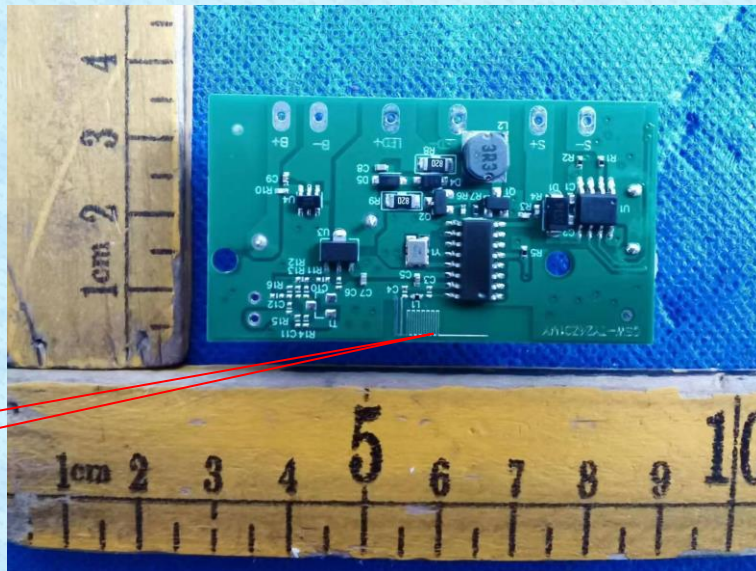

Product Name: Solar LED String Light

Test Model No.: GW-SL-L34-15RGBW

## EUT Constructional Details

Antenna

-----End-----