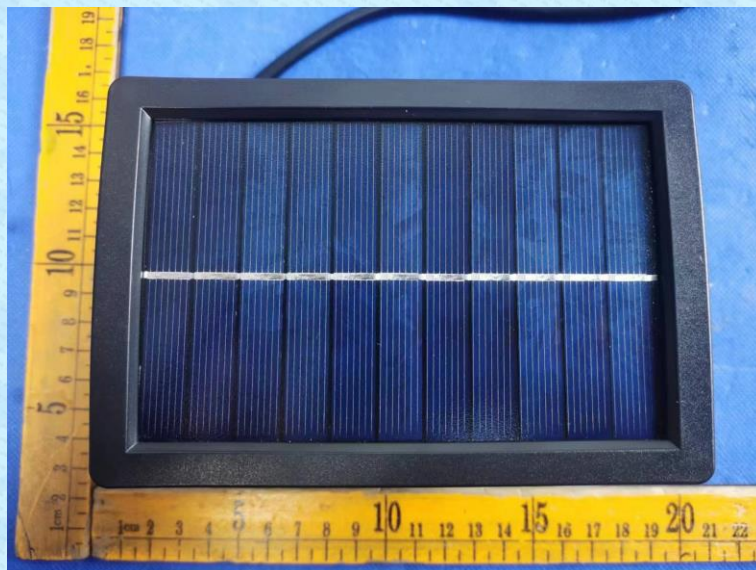

Product Name: Solar LED String Light

Test Model No.: GW-SL-L34-15RGBW

EUT Constructional Details

-----End-----