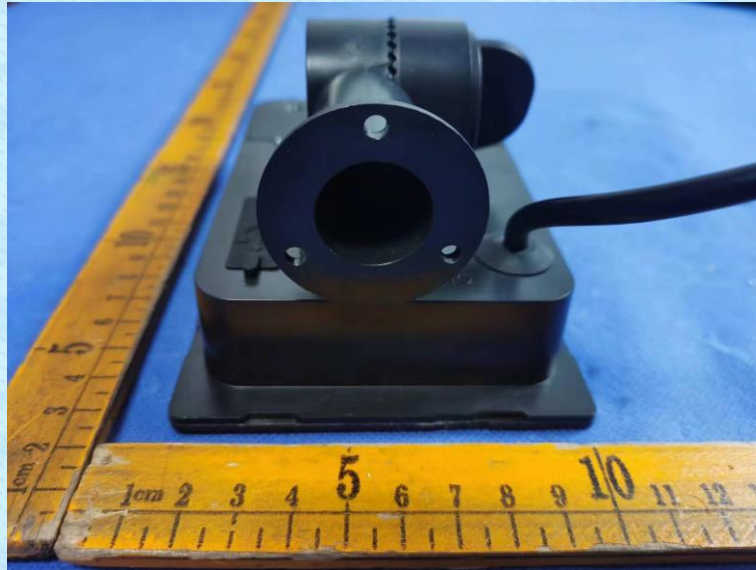

Product Name: Solar LED String Light

Test Model No.: GW-SL-L34-15RGBW

EUT Constructional Details

-----End-----