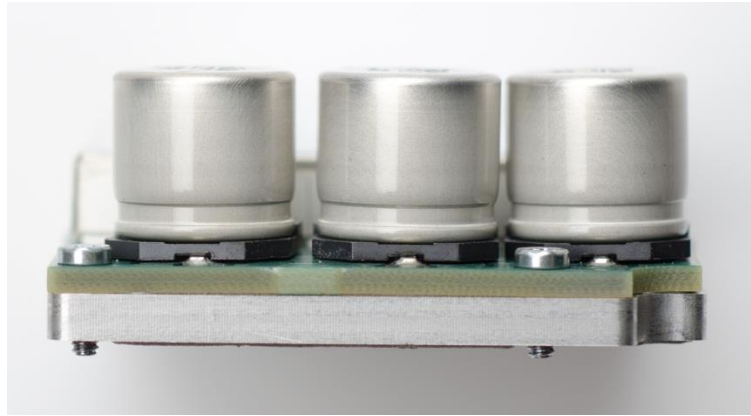

Iridium Core 9523 Regulatory Photographs

The following photographs are of the 9523N rev B/V1 at modification state P1638-CN-024 V0.8.

Figure 1 – 9523N rev B/V1 – Top View (scale in mm)

Figure 2 – 9523N rev B/V1 – Top View with screening can lid removed

Figure 3 – 9523N rev B/V1 – Bottom View (scale in mm)

Figure 4 – 9523N rev B/V1 – Lower Side View

Figure 5 – 9523N rev B/V1 – Upper Side View

Figure 6 – 9523N rev B/V1 – Left Side View

Figure 7 – 9523N rev B/V1 – Right Side View