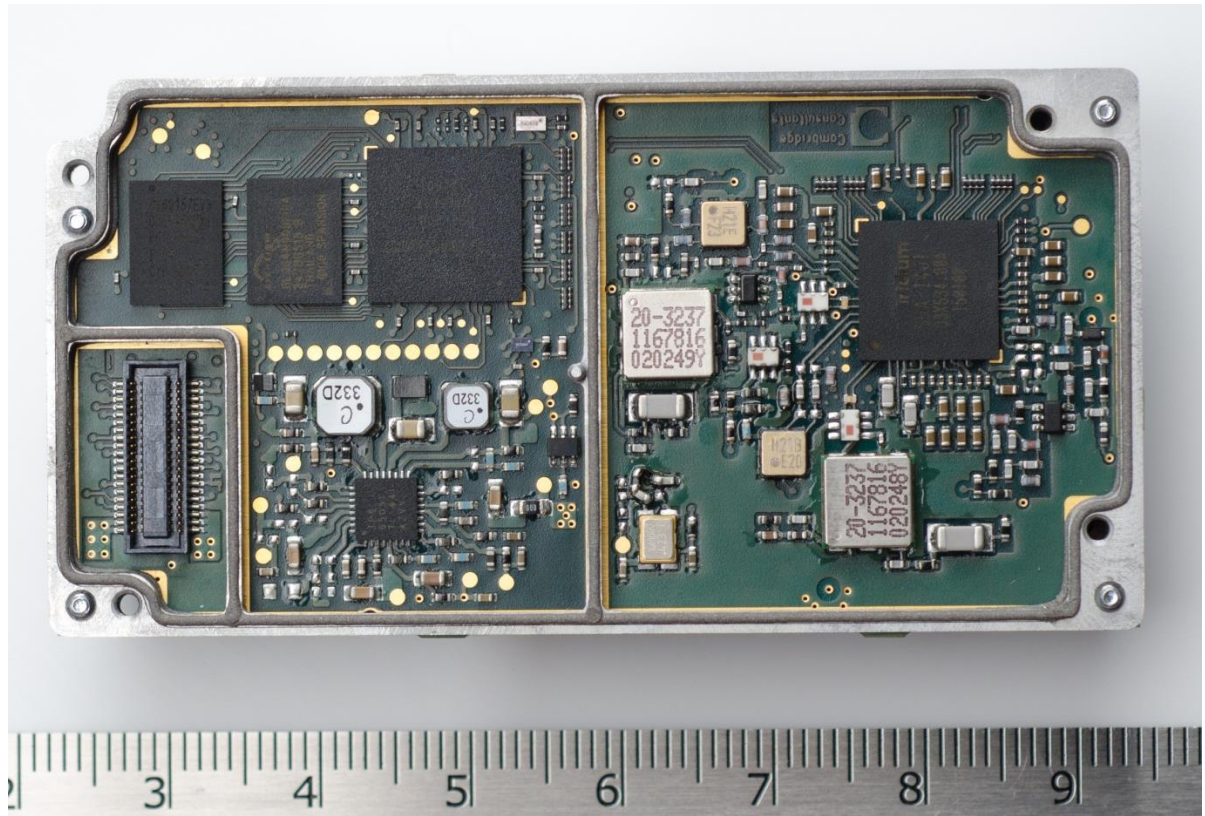

Iridium Core 9523 Regulatory Photographs

The following photographs are of the 9523N rev B/V1 at modification state P1638-CN-024 V0.8.

Figure 1 – 9523N rev B/V1 – Top View (scale in mm)

Figure 2 – 9523N rev B/V1 – Top View with screening can lid removed

Figure 3 – 9523N rev B/V1 – Bottom View (scale in mm)

Figure 4 – 9523N rev B/V1 – Lower Side View

Figure 5 – 9523N rev B/V1 – Upper Side View

Figure 6 – 9523N rev B/V1 – Left Side View

Figure 7 – 9523N rev B/V1 – Right Side View