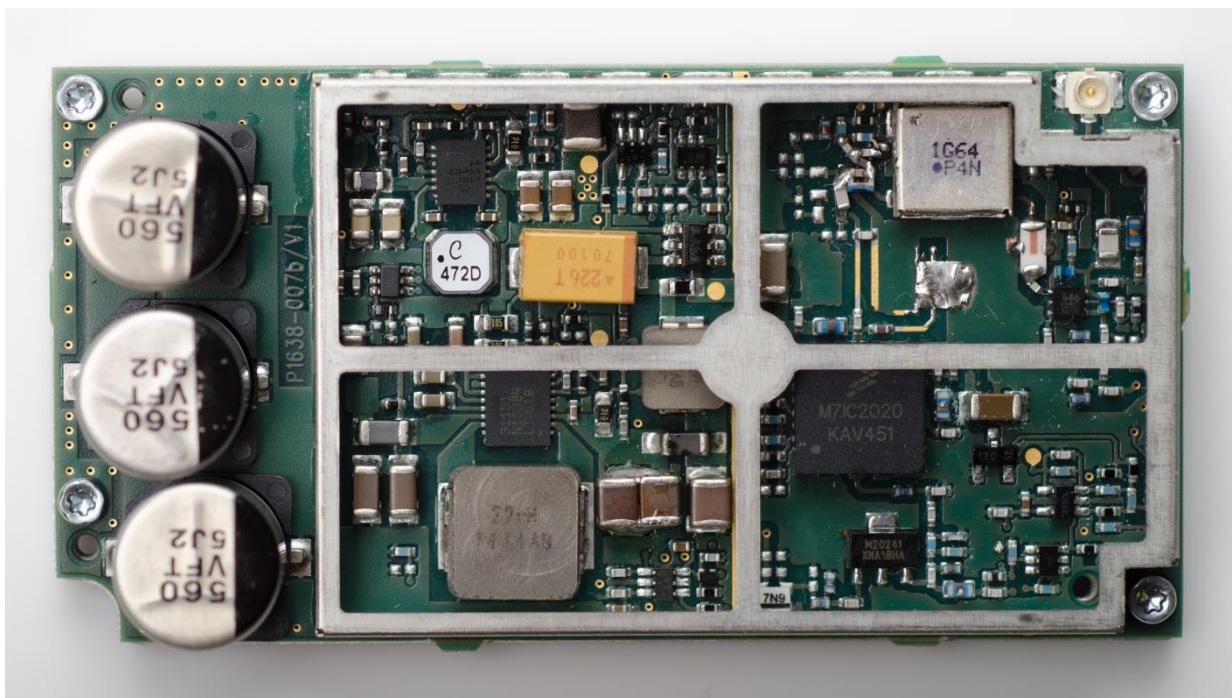

Iridium Core 9523 Regulatory Photographs

The following photographs are of the 9523N rev B/V1 at modification state P1638-CN-024 V0.8.

Figure 1 – 9523N rev B/V1 – Top View (scale in mm)

Figure 2 – 9523N rev B/V1 – Top View with screening can lid removed

Figure 3 – 9523N rev B/V1 – Bottom View (scale in mm)

Figure 4 – 9523N rev B/V1 – Lower Side View

Figure 5 – 9523N rev B/V1 – Upper Side View

Figure 6 – 9523N rev B/V1 – Left Side View

Figure 7 – 9523N rev B/V1 – Right Side View