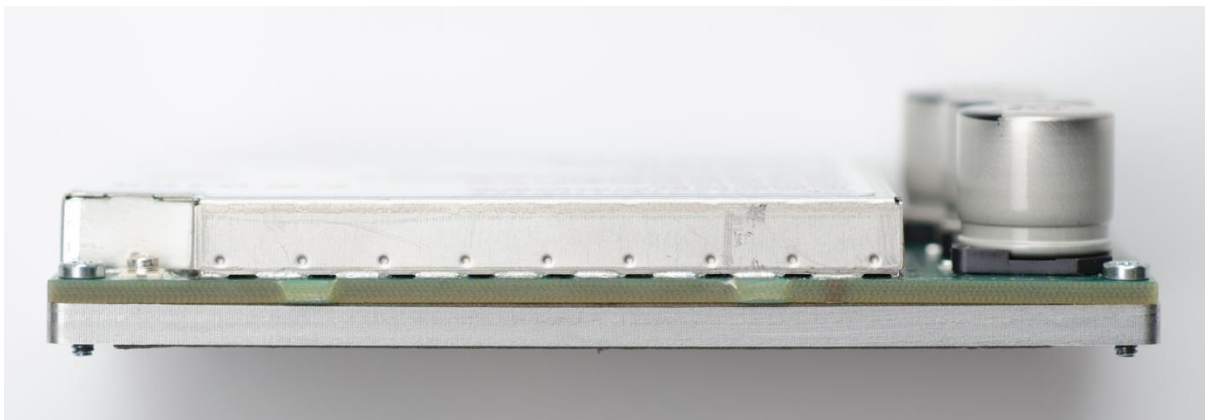

Iridium Core 9523 Regulatory Photographs

The following photographs are of the 9523N rev B/V1 at modification state P1638-CN-024 V0.8.

Figure 1 – 9523N rev B/V1 – Top View (scale in mm)

Figure 2 – 9523N rev B/V1 – Top View with screening can lid removed

Figure 3 – 9523N rev B/V1 – Bottom View (scale in mm)

Figure 4 – 9523N rev B/V1 – Lower Side View

Figure 5 – 9523N rev B/V1 – Upper Side View

Figure 6 – 9523N rev B/V1 – Left Side View

Figure 7 – 9523N rev B/V1 – Right Side View