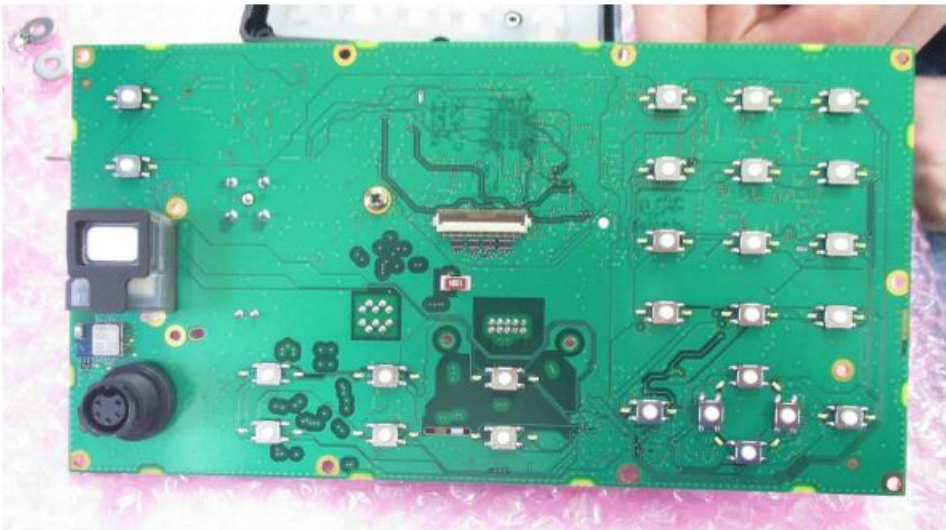

RECORD PHOTOGRAPH

Internal view – display module and keypad membrane

RECORD PHOTOGRAPH

Internal view – component side

Internal view – keypad side

Part No: 2113075-436
Serial No: 17500007

Lens Throne Rev 8/05
22-100725 Rev. 1.00
Sub 3808

Internal view – handset

RECORD PHOTOGRAPH

Internal view – antenna, power and radio PCB, underside