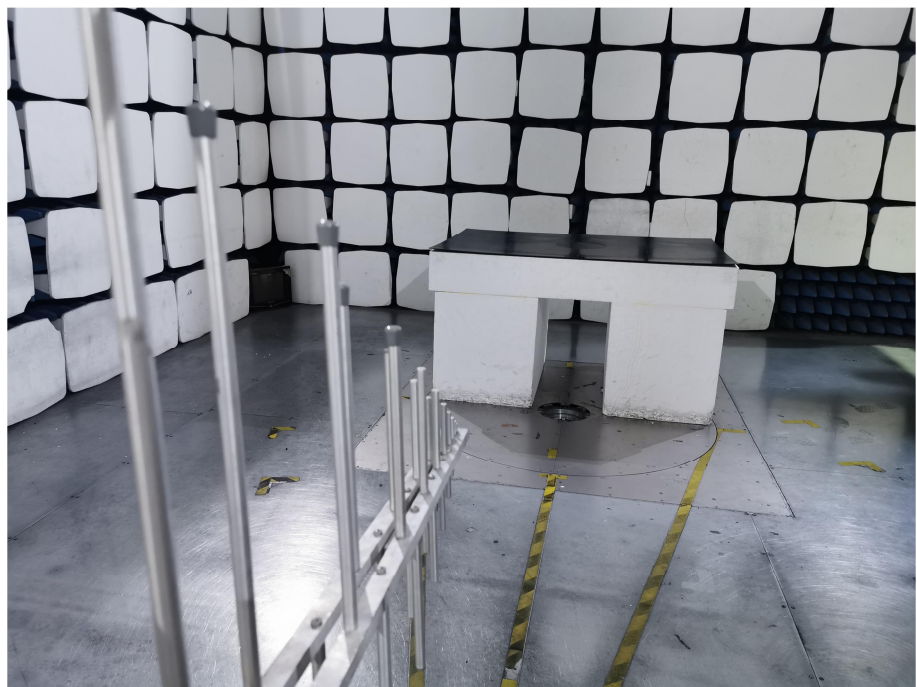

EXHIBIT 4 - TEST SETUP PHOTOGRAPHS

Radiation Emission Test Setup (Below 30MHz)

Radiation Emission Test Setup (30MHz to 1GHz)

**Radiation Emission Test
Setup (1GHz to 18GHz)**

******* END OF REPORT *******