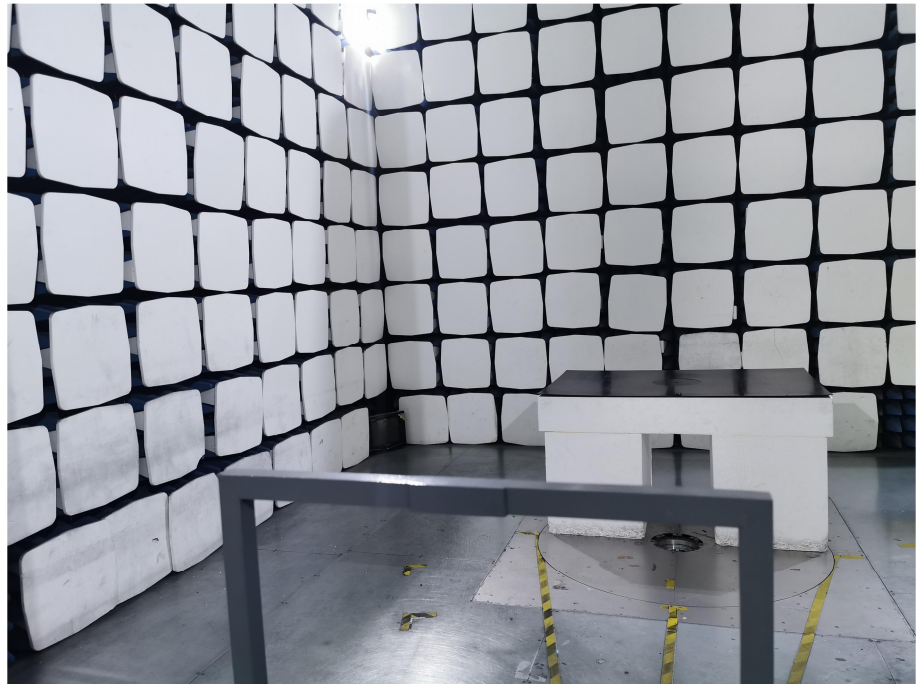

EXHIBIT 4 - TEST SETUP PHOTOGRAPHS

Radiation Emission Test Setup (Below 30MHz)

Radiation Emission Test Setup (30MHz to 1GHz)

**Radiation Emission Test
Setup (1GHz to 18GHz)**

******* END OF REPORT *******