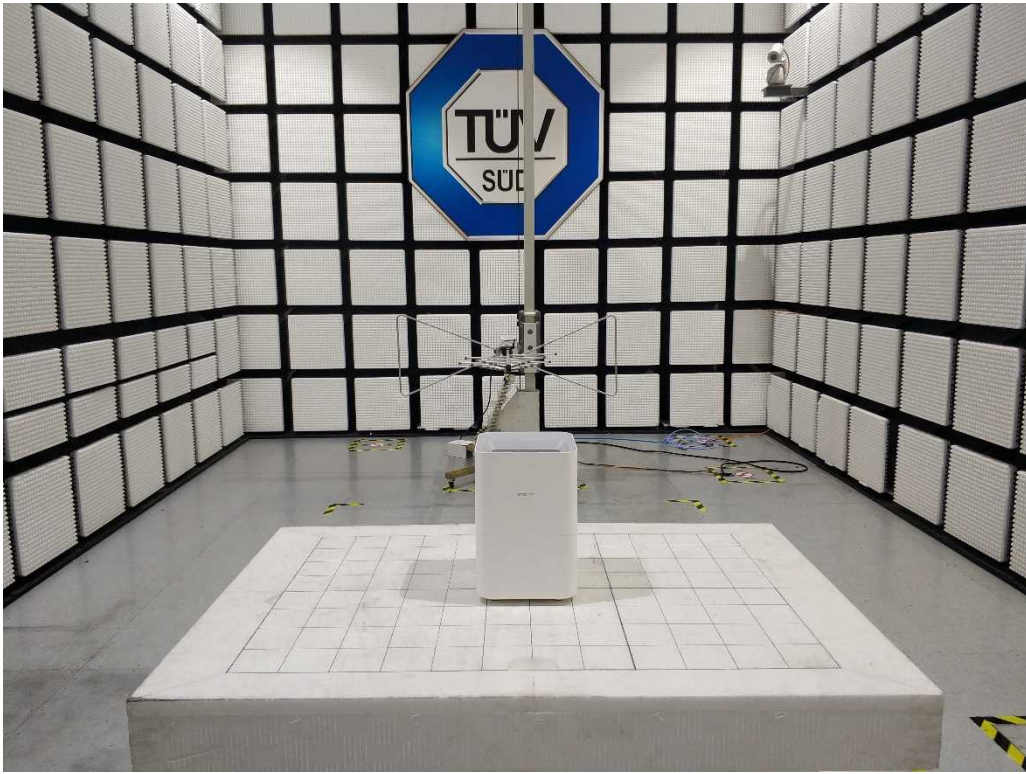

Photographs of Test Set-ups

AC Power Line Conducted Emission test setups

Radiated Emission test setups
9kHz ~ 30MHz

30MHz ~ 1GHz

1GHz ~ 18GHz