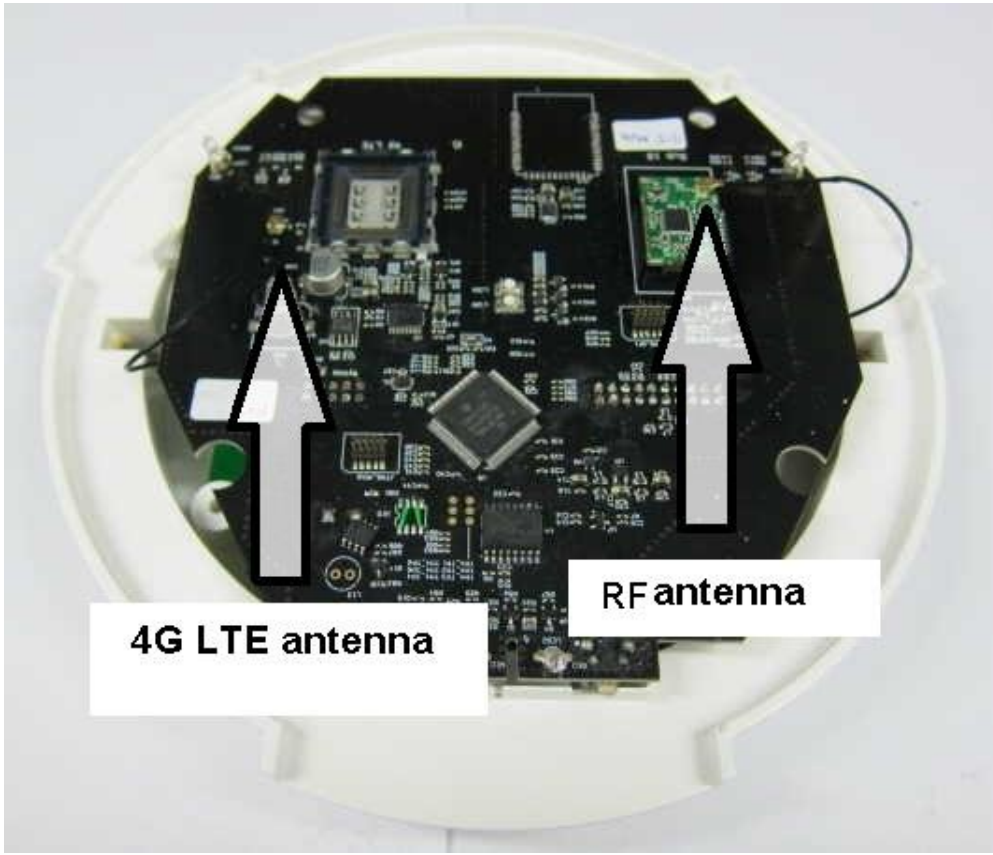

Internal Photo

FCCID: 2AP8YEBHUB

FCCID: 2AP8YEBHUB

FCCID: 2AP8YEBHUB

FCCID: 2AP8YEBHUB

4G LTE antenna

RF antenna