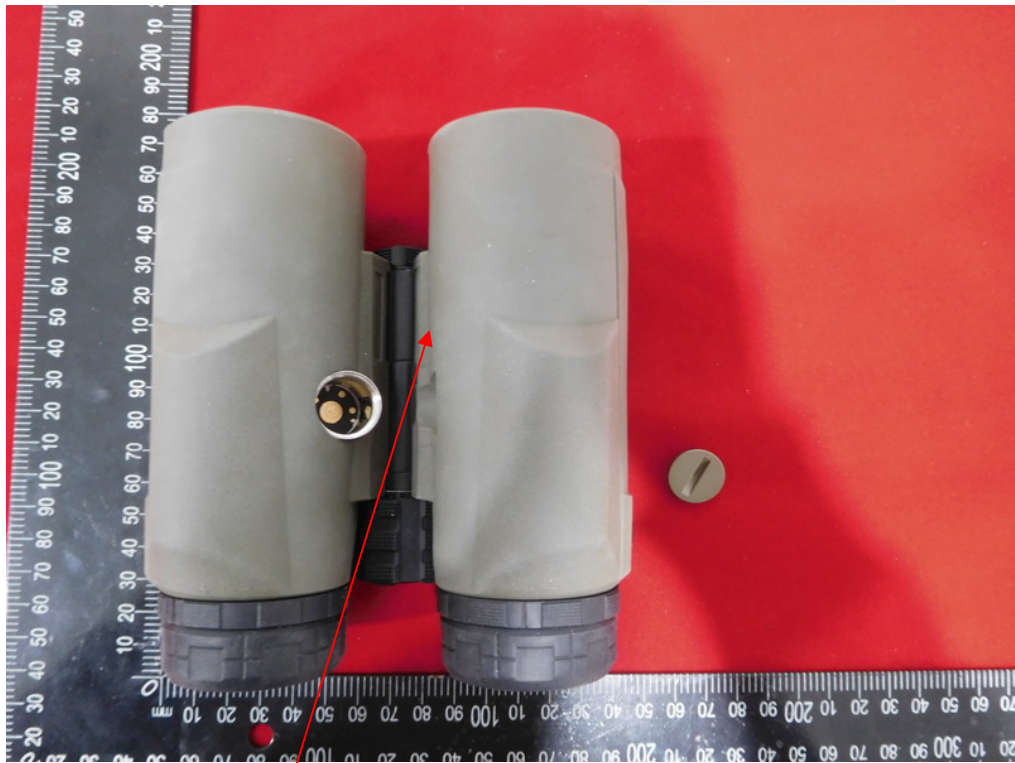

Label Location

Length x High: 33.45 x 8.65mm

Label Location