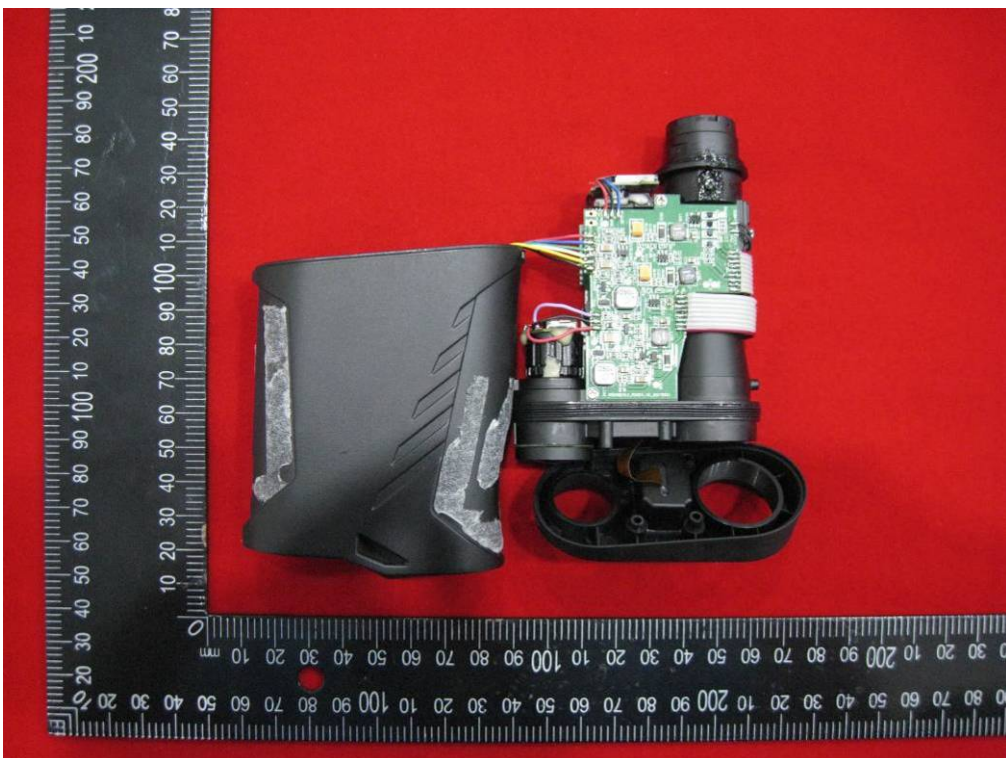

Internal photo

FCC ID: 2AP8SK181M

IC: 24032-K181M

END