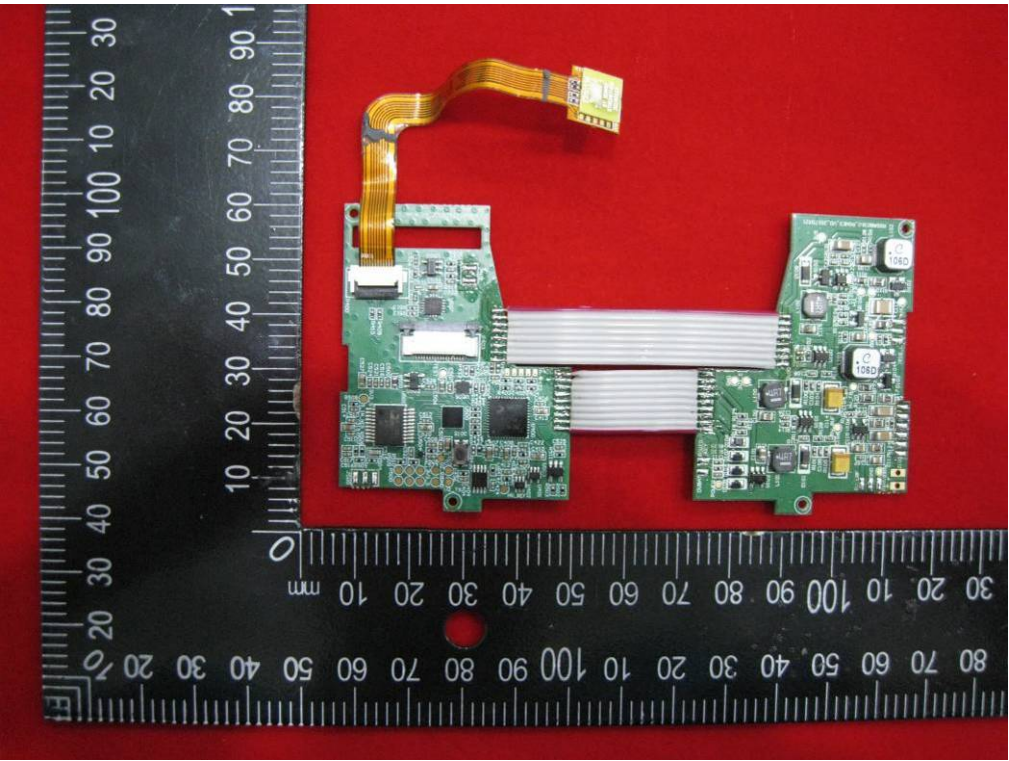

Internal photo

FCC ID: 2AP8SK181M

IC: 24032-K181M

END