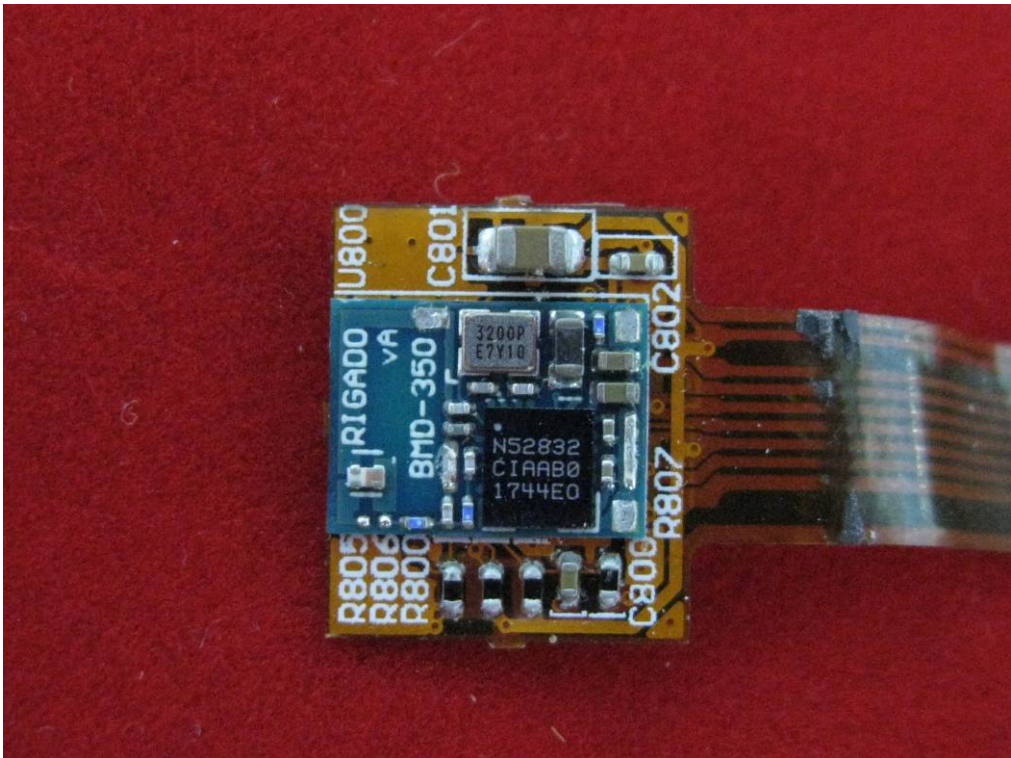

Internal photo

FCC ID: 2AP8SK181M

IC: 24032-K181M

END