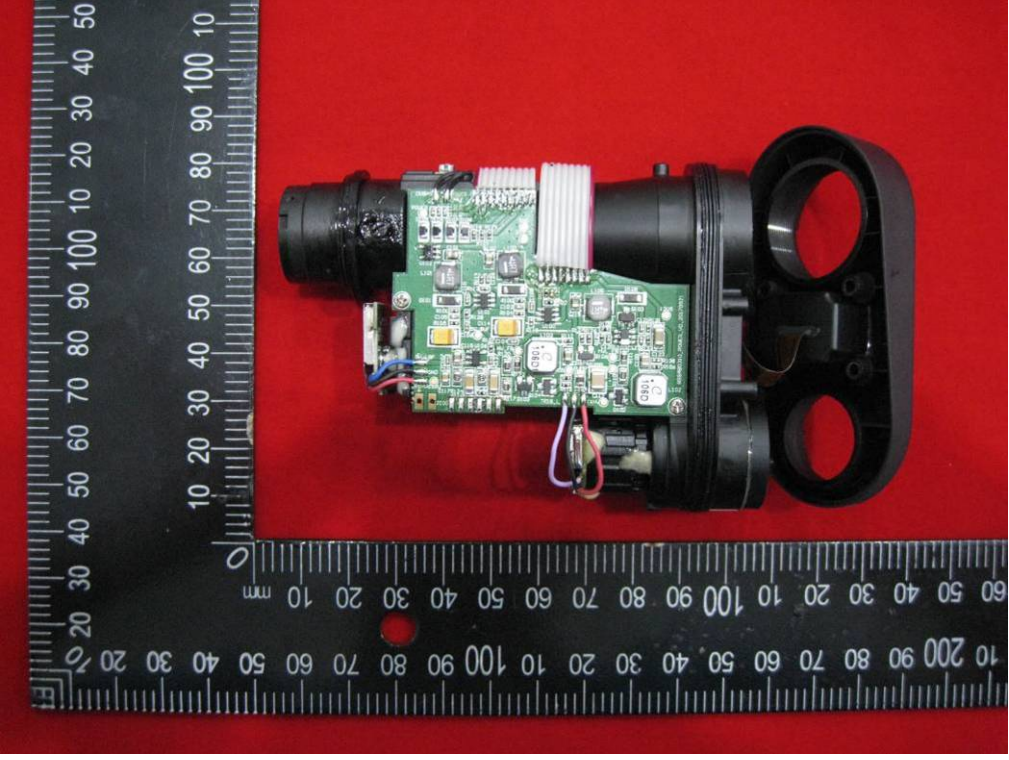

Internal photo

FCC ID: 2AP8SK181M

IC: 24032-K181M

END