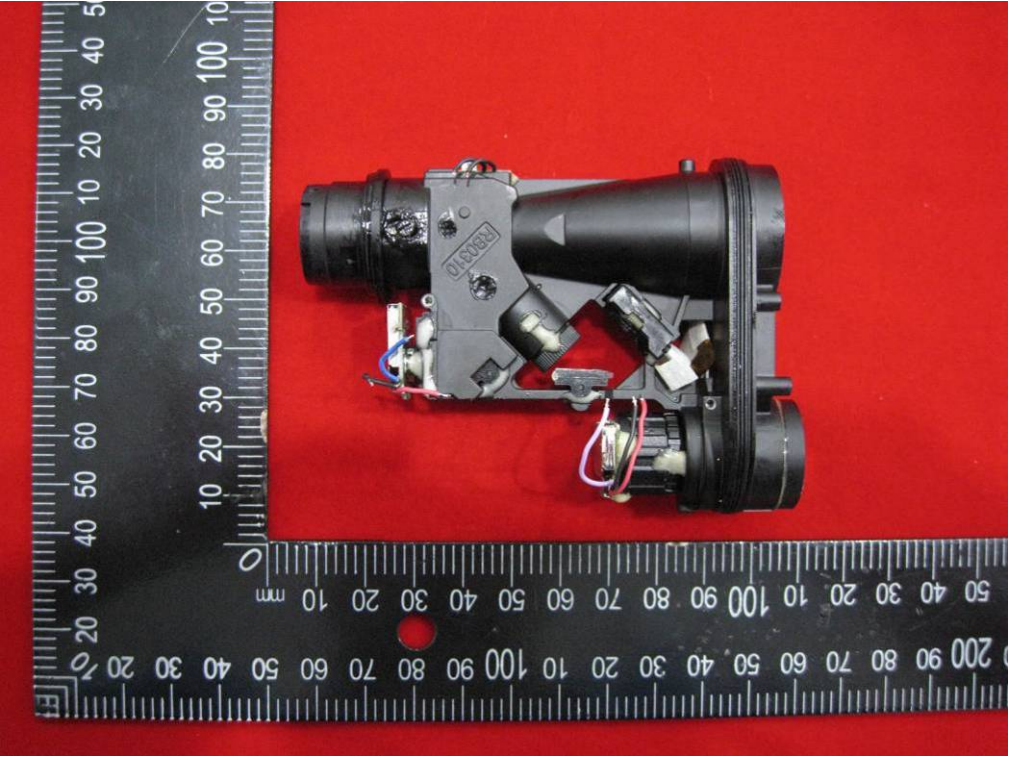

Internal photo

FCC ID: 2AP8SK181M

IC: 24032-K181M

END