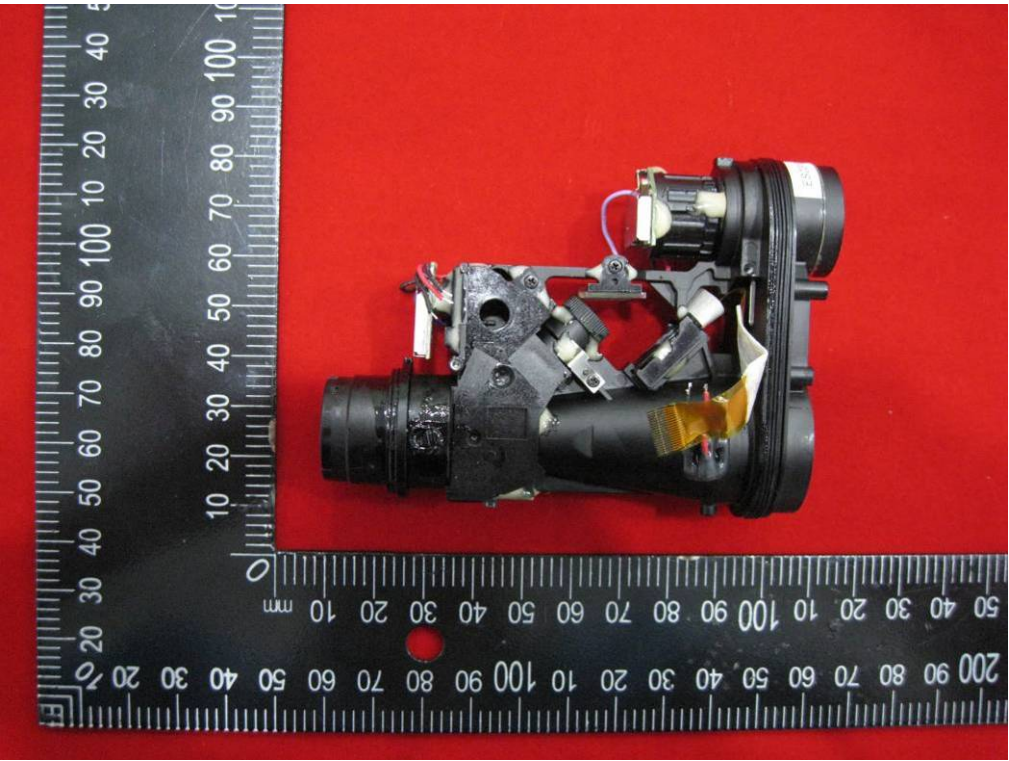

Internal photo

FCC ID: 2AP8SK181M

IC: 24032-K181M

END