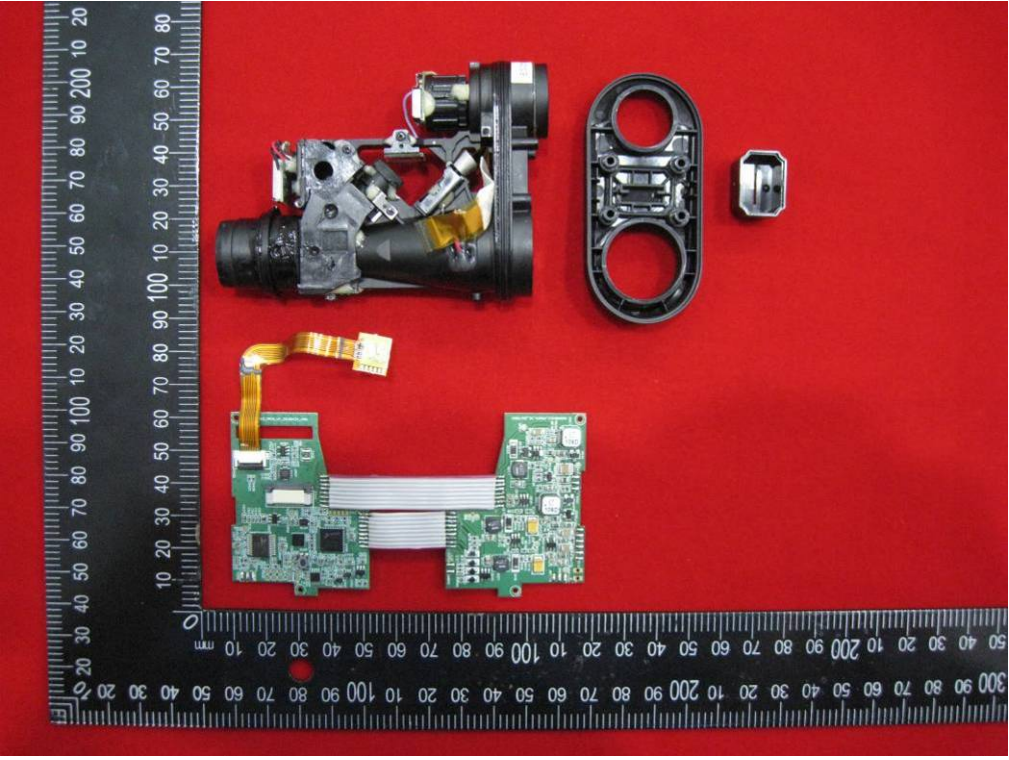

Internal photo

FCC ID: 2AP8SK181M

IC: 24032-K181M

END