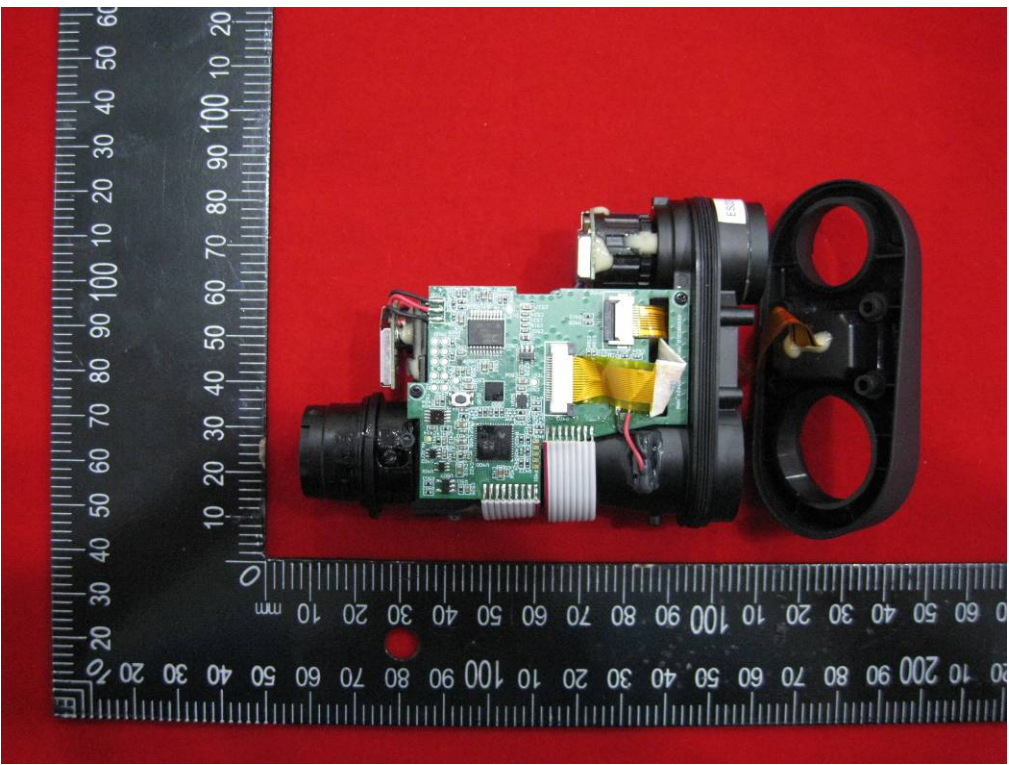

Internal photo

FCC ID: 2AP8SK18

IC: 24032-K18

END