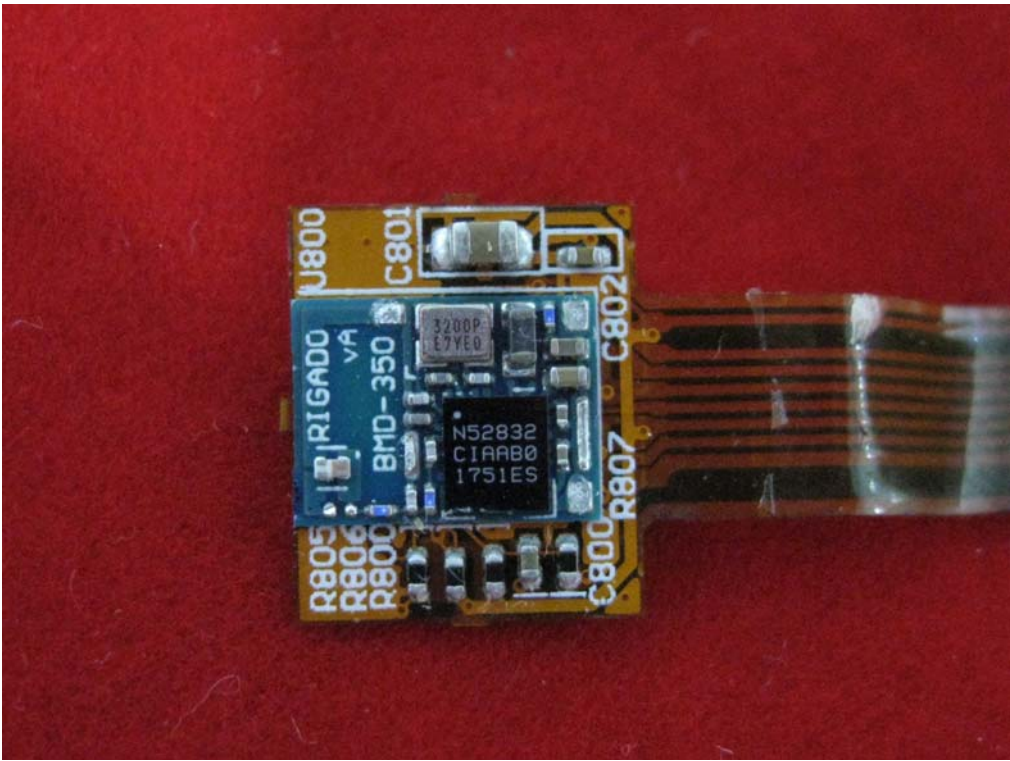

Internal photo

FCC ID: 2AP8SK18

IC: 24032-K18

END