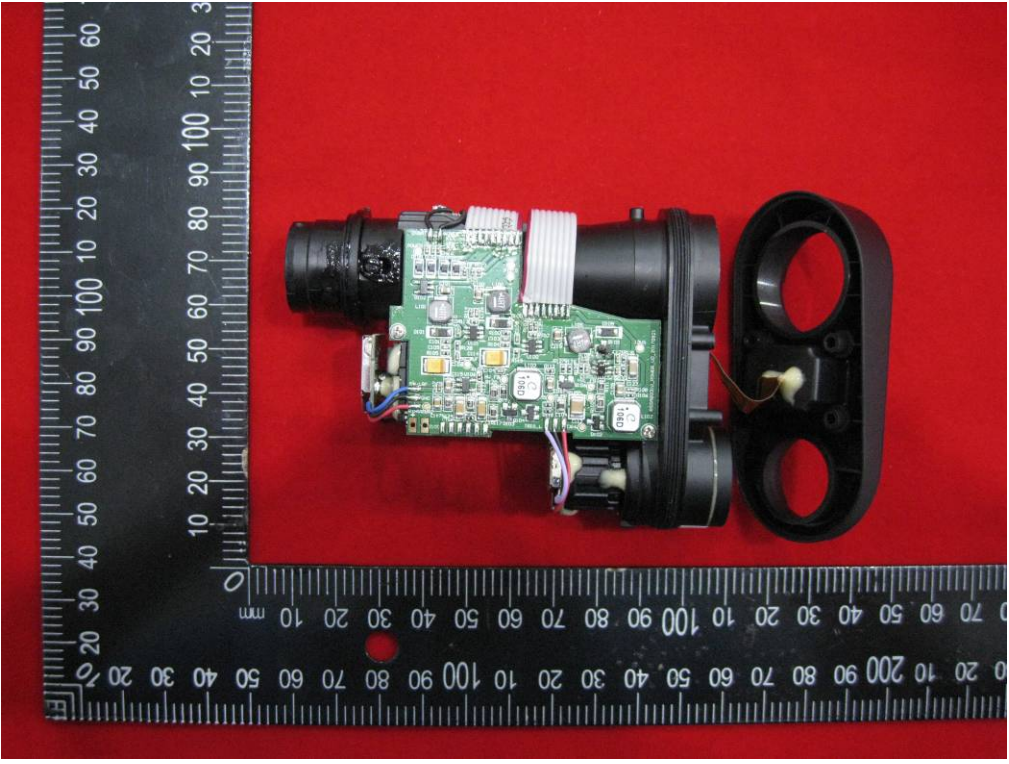

Internal photo

FCC ID: 2AP8SK18

IC: 24032-K18

END