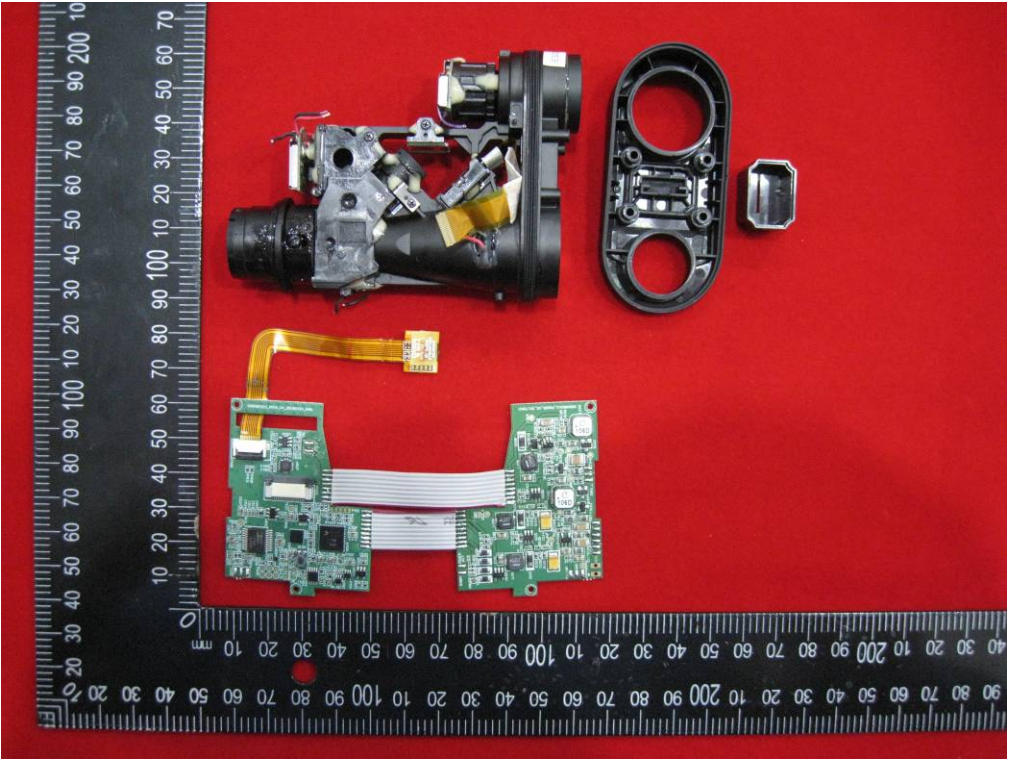

Internal photo

FCC ID: 2AP8SK18

IC: 24032-K18

END