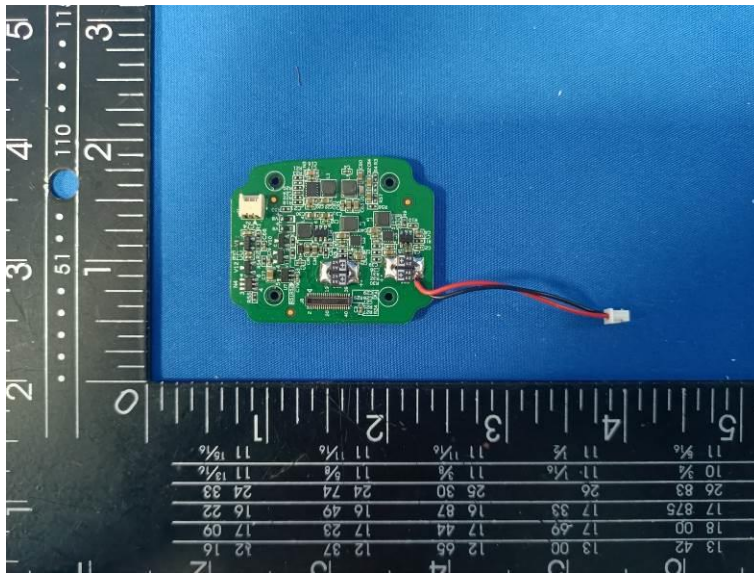

Internal Photos of the EUT

2.4G WIFI PIFA
Antenna