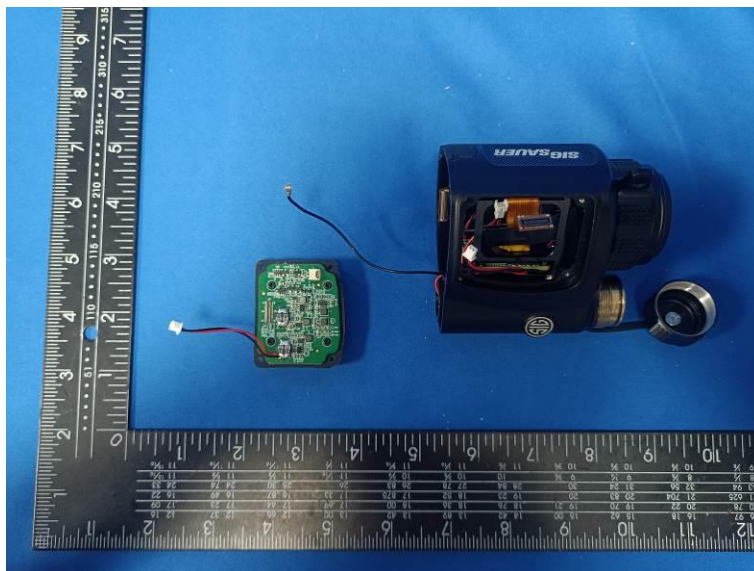

Internal Photos of the EUT

2.4G WIFI PIFA
Antenna