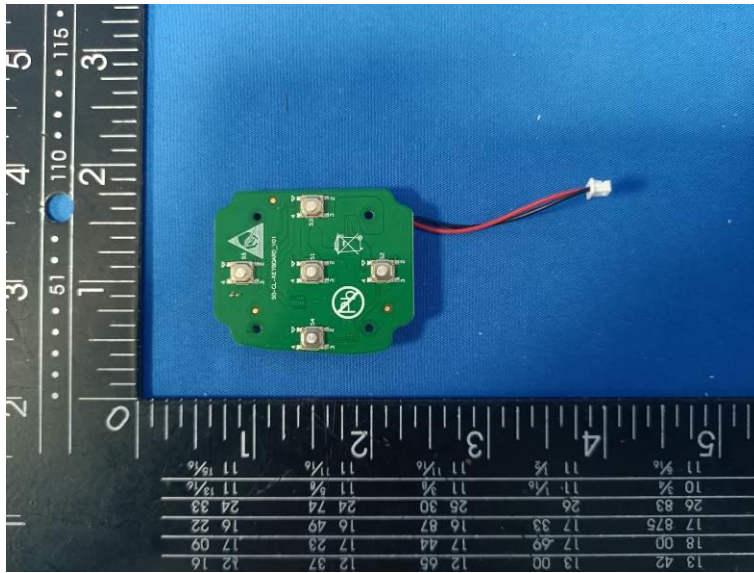

Internal Photos of the EUT

2.4G WIFI PIFA
Antenna