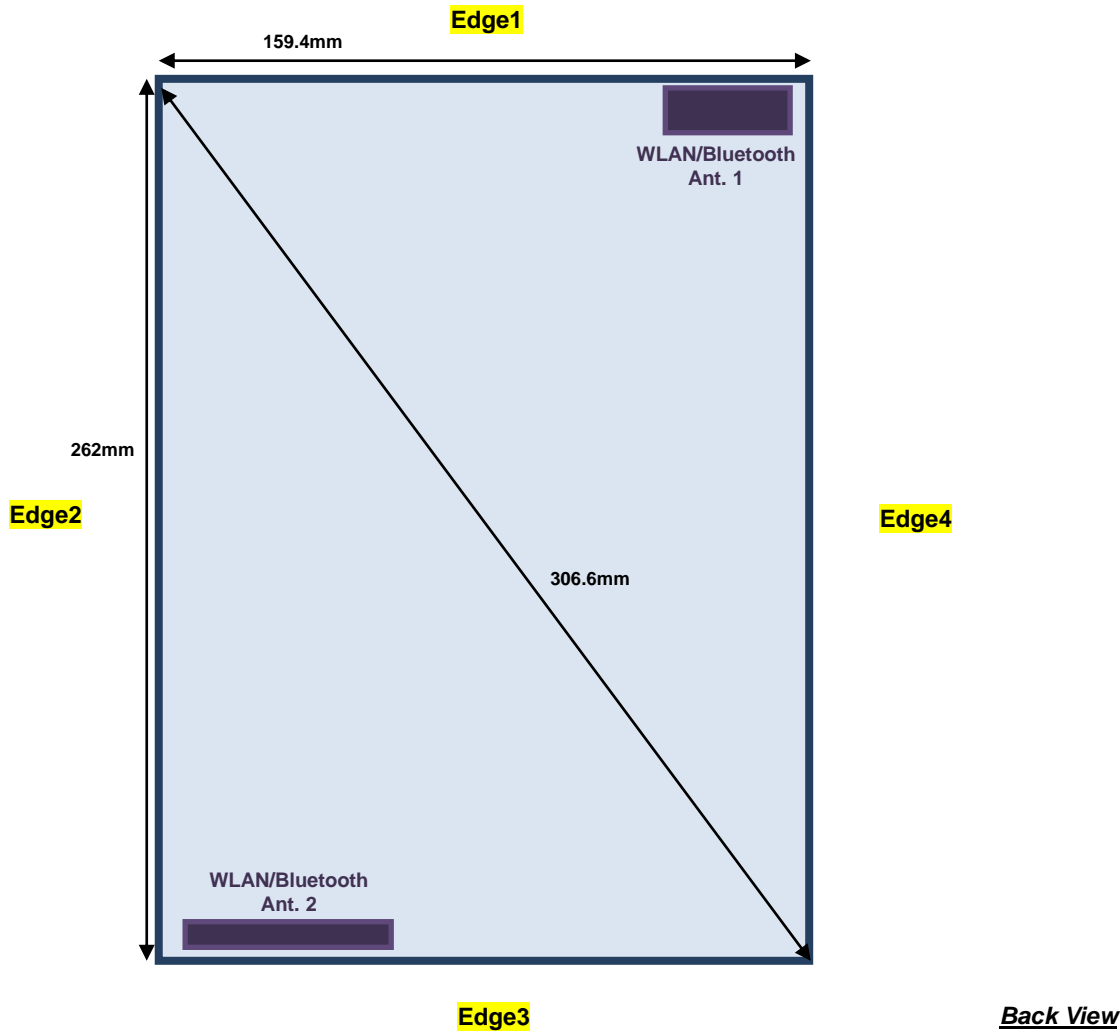

**Appendix D. Antenna Location**

The separation distance for antenna to edge :

Antenna	To Edge1 (mm)	To Edge2 (mm)	To Edge3 (mm)	To Edge4 (mm)
WLAN Antenna 1	6	119.9	244.4	9.5
WLAN Antenna 2	249.8	11.4	6.4	106.5

**Appendix D. SAR Test Setup Photos**

**Body Exposure Condition**

**Bottom Face at 0 mm**

**Edge1 at 0 mm**

**Edge2 at 0 mm**

**Edge3 at 0 mm**

**Edge4 at 0 mm**