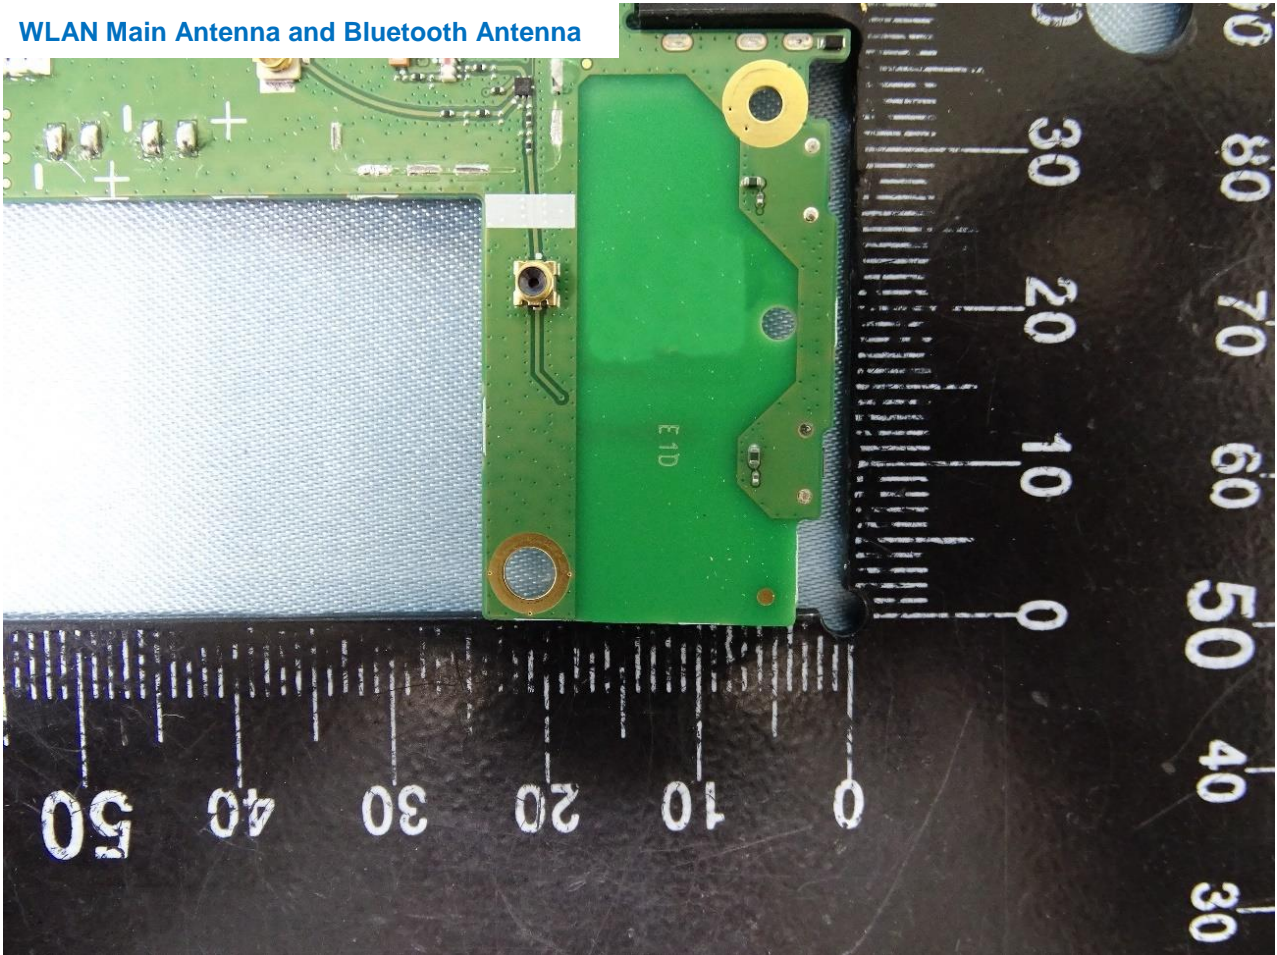

Antenna Photograph of EUT

Model Name: M2V3R5

Model Name: M2V3R5

WLAN Main Antenna and Bluetooth Antenna

Model Name: M2V3R5

Model Name: M2V3R5

WLAN Aux Antenna and Bluetooth Antenna

————THE END————