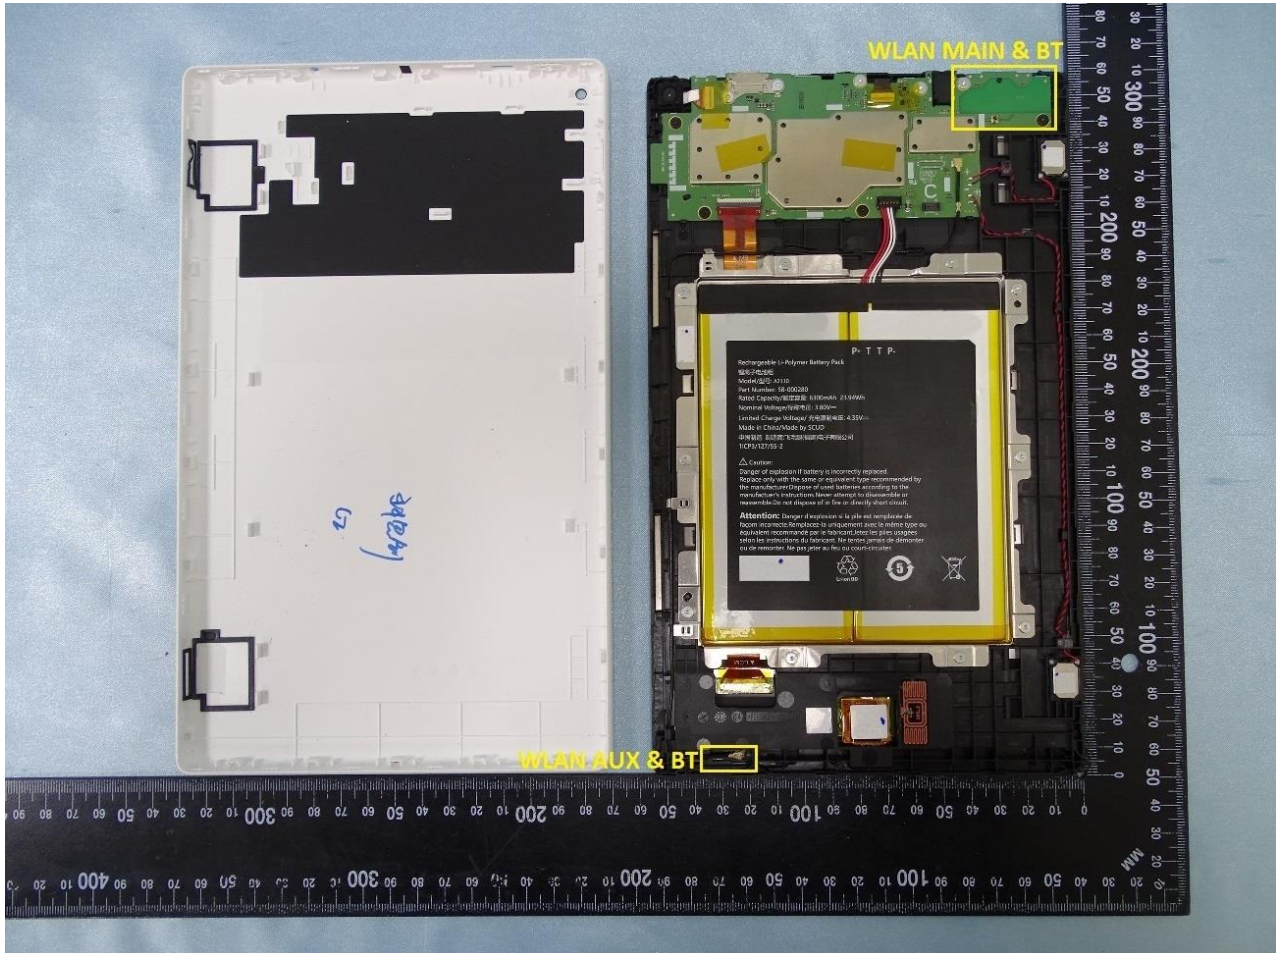

Antenna Photograph of EUT

Model Name: M2V3R5

Model Name: M2V3R5

WLAN Main Antenna and Bluetooth Antenna

Model Name: M2V3R5

Model Name: M2V3R5

WLAN Aux Antenna and Bluetooth Antenna

————THE END————