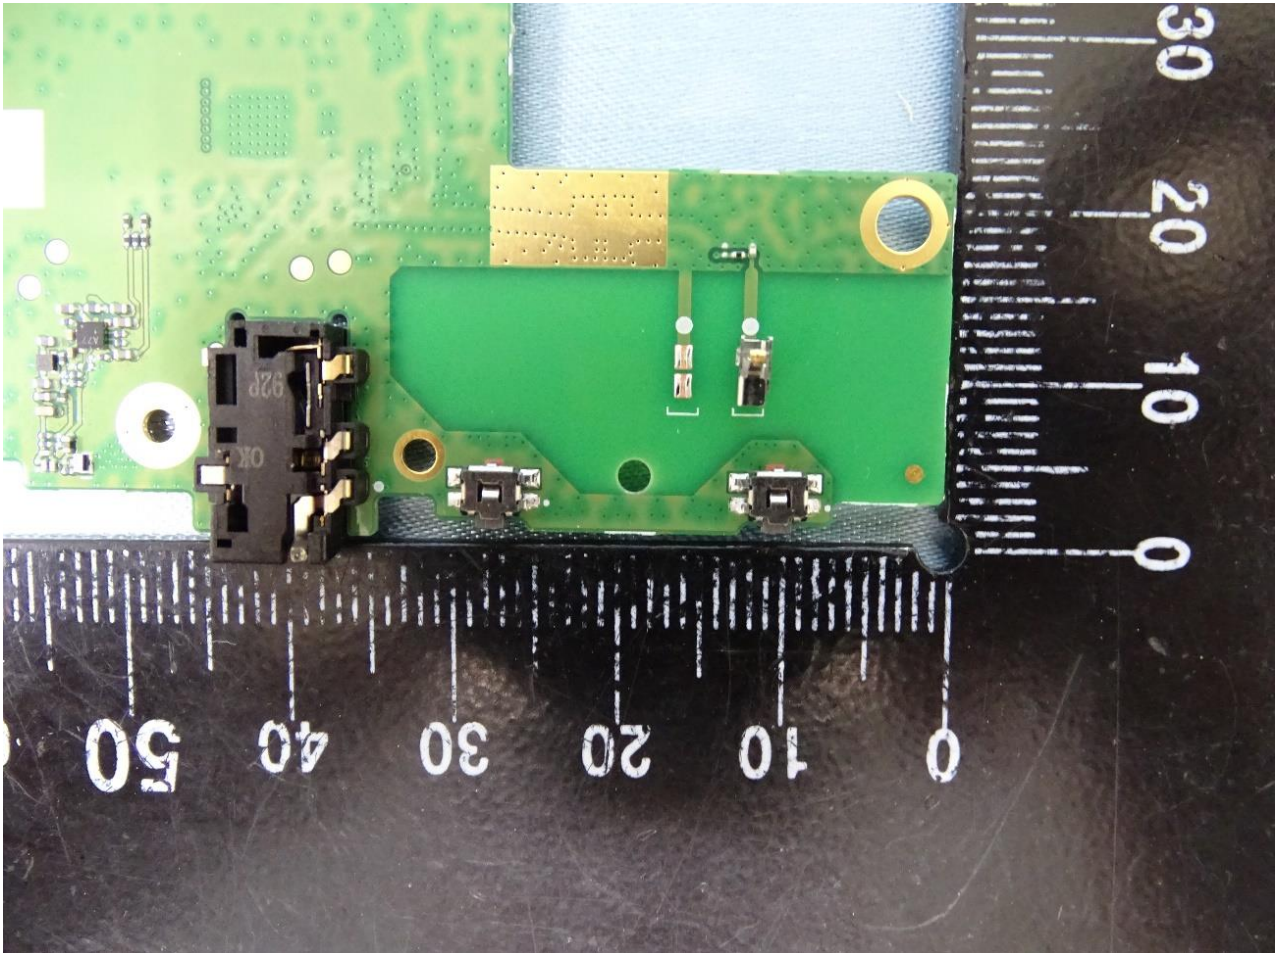

Antenna Photograph of EUT

Model Name: M2V3R5

Model Name: M2V3R5

WLAN Main Antenna and Bluetooth Antenna

Model Name: M2V3R5

Model Name: M2V3R5

WLAN Aux Antenna and Bluetooth Antenna

————THE END————