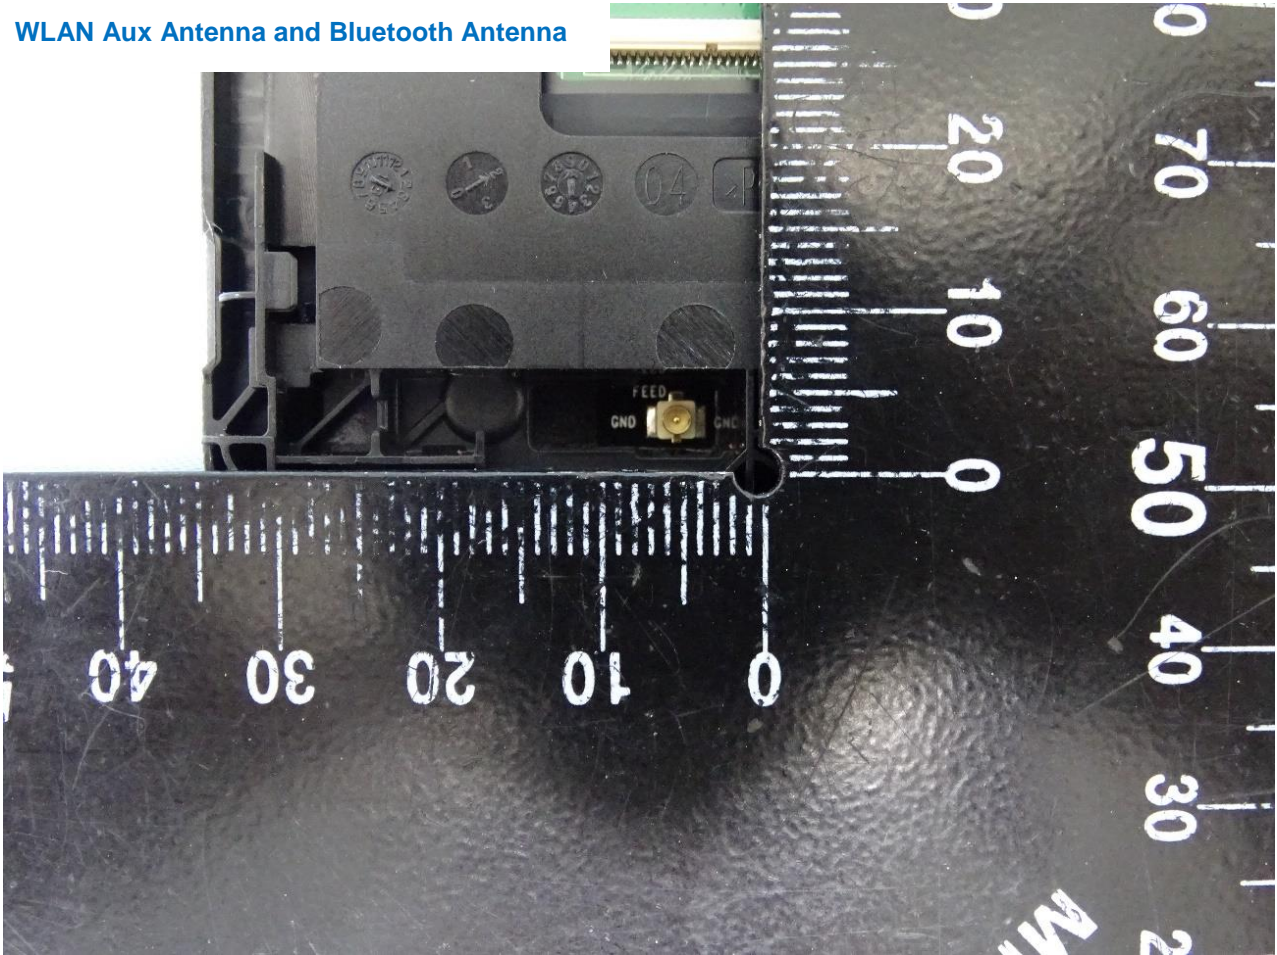

Antenna Photograph of EUT

Model Name: M2V3R5

Model Name: M2V3R5

WLAN Main Antenna and Bluetooth Antenna

Model Name: M2V3R5

Model Name: M2V3R5

WLAN Aux Antenna and Bluetooth Antenna

————THE END————