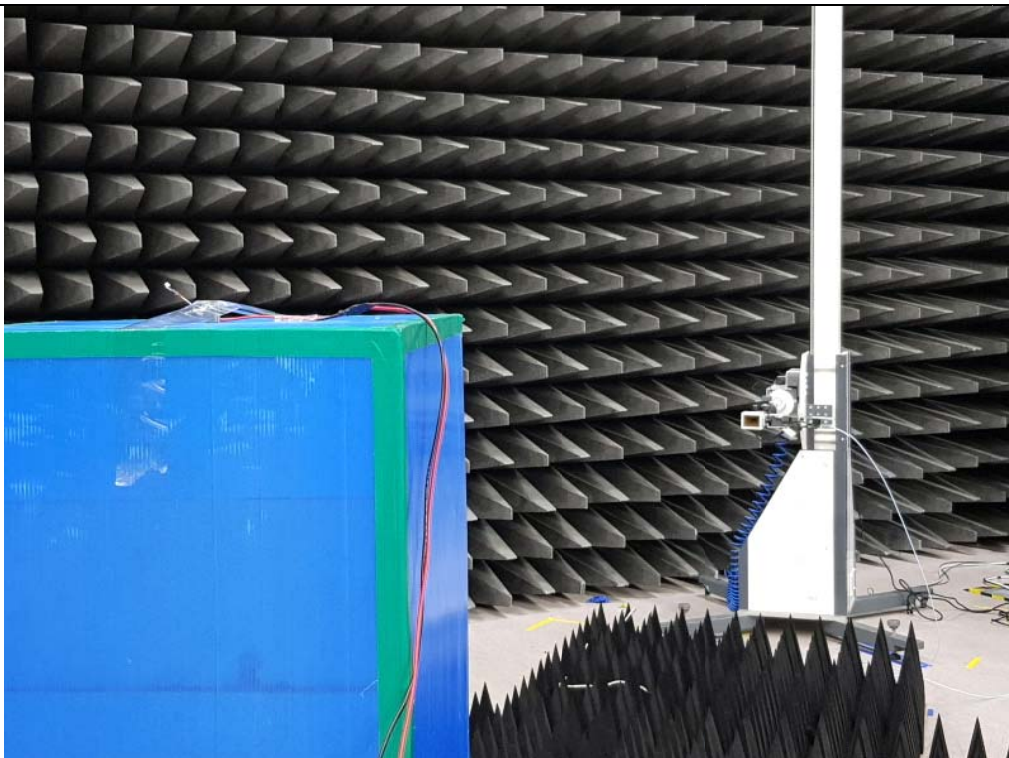

Appendix Test Setup Photo

Photo of radiated spurious emission (Bluetooth)

9 kHz – 30 MHz

30 MHz - 1000 MHz

1 GHz – 18 GHz

18 GHz – 25 GHz

Photo of AC power line conducted emission

AC power line conducted emissions_Front

AC power line conducted emissions_Rear