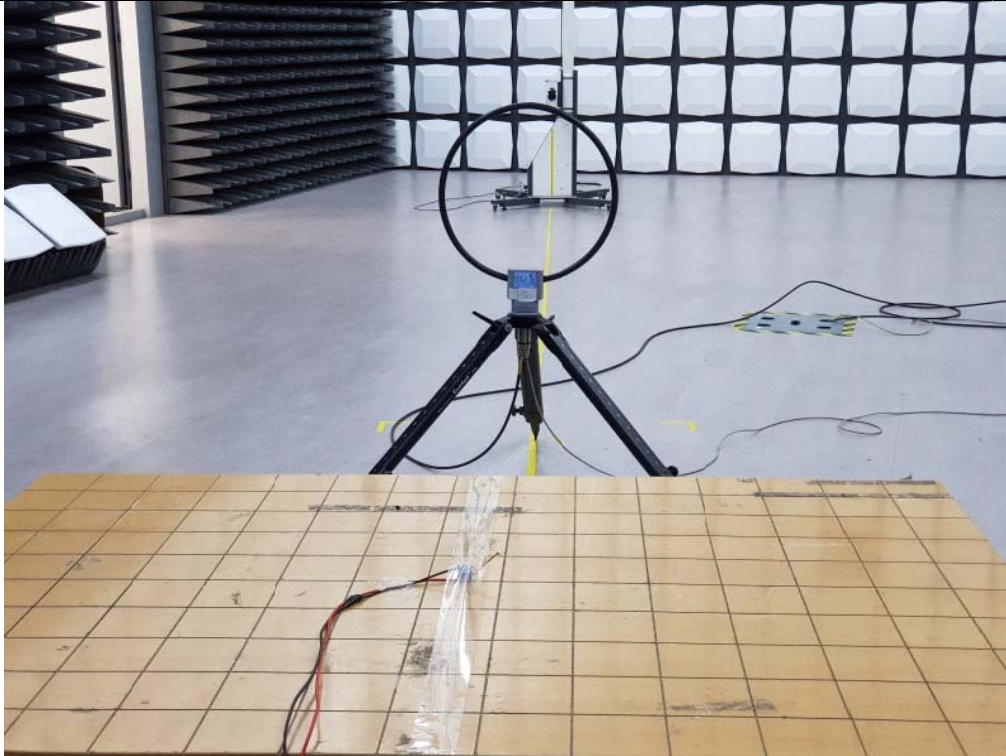

Appendix Test Setup Photo

Photo of radiated spurious emission (Bluetooth)

9 kHz – 30 MHz

30 MHz - 1000 MHz

1 GHz – 18 GHz

18 GHz – 25 GHz

Photo of AC power line conducted emission

AC power line conducted emissions_Front

AC power line conducted emissions_Rear