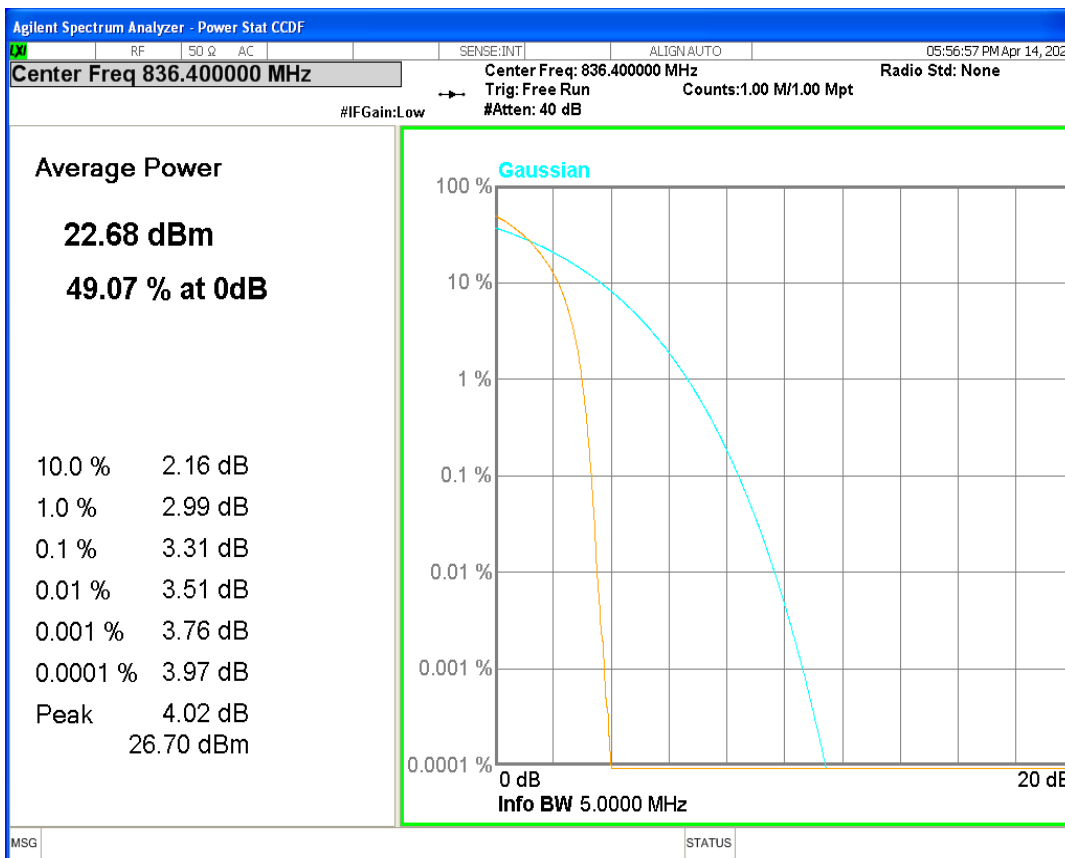

HSDPA Band5 Subtest2 Channel=4182