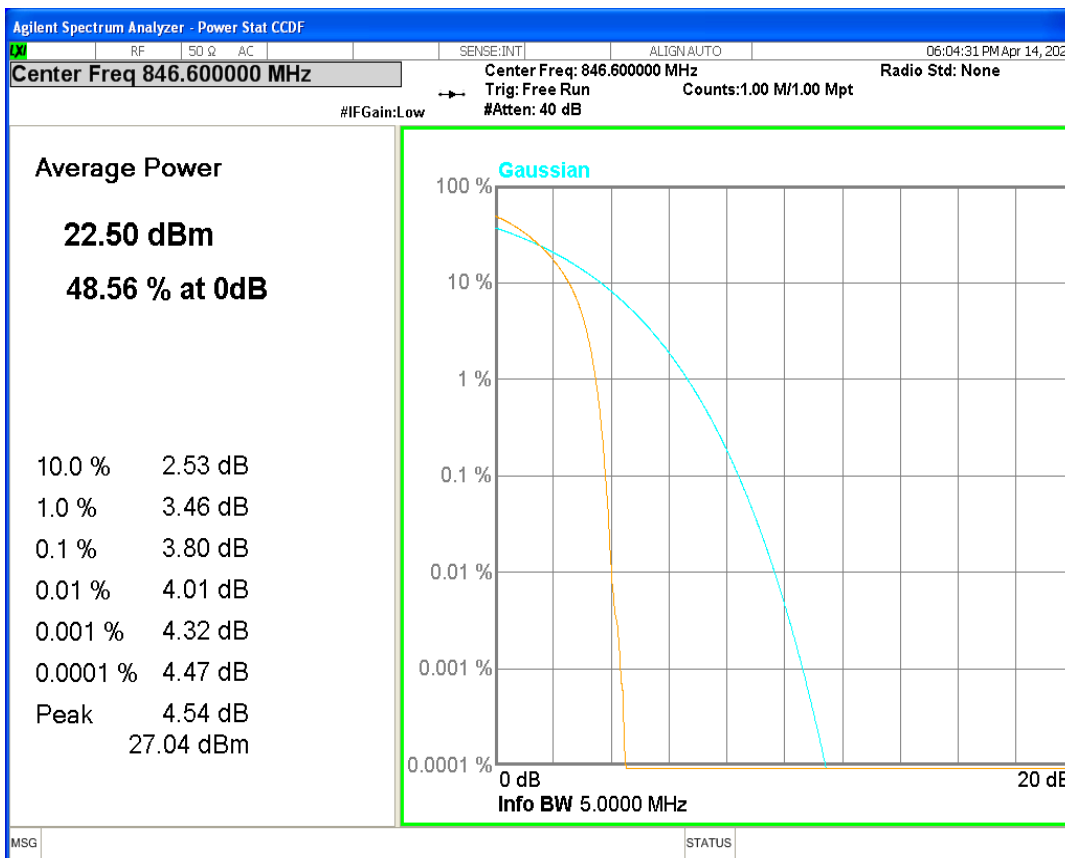

HSUPA Band5 Subtest3 Channel=4233