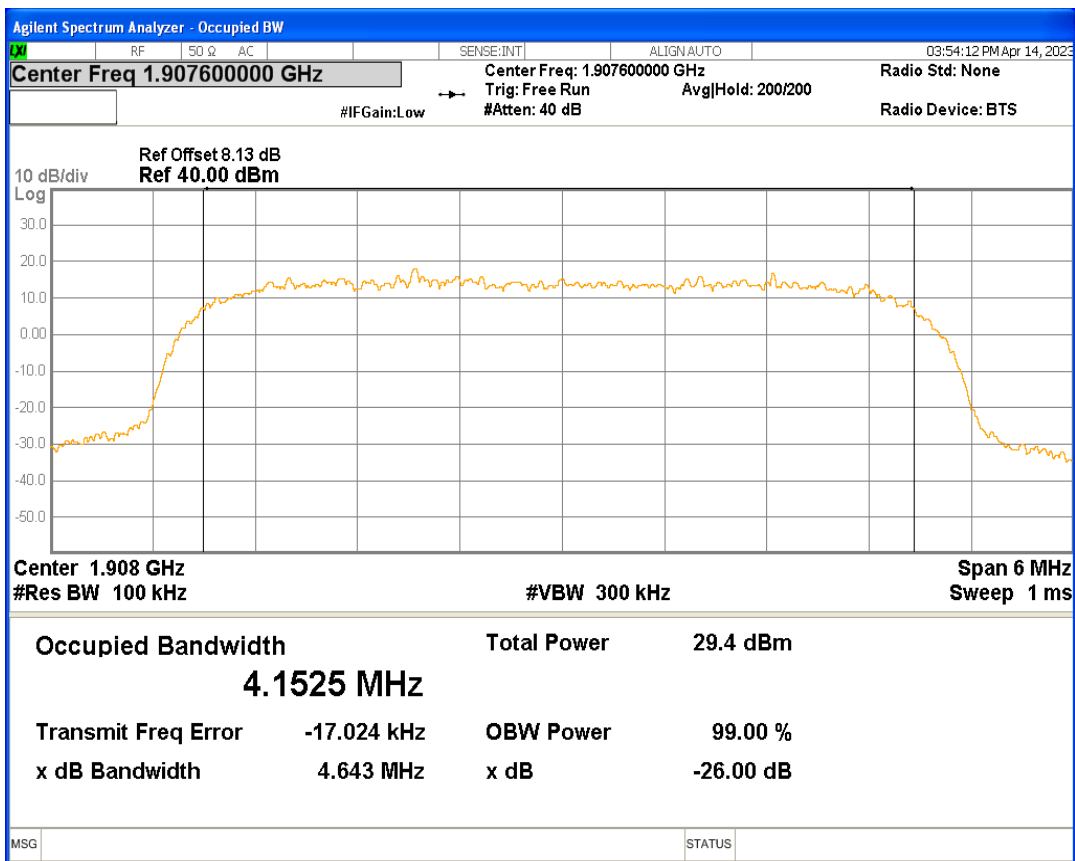

HSDPA Band2 Subtest1 Channel=9262

HSDPA Band2 Subtest1 Channel=9400

HSDPA Band2 Subtest1 Channel=9538

HSUPA Band2 Subtest1 Channel=9262

HSUPA Band2 Subtest1 Channel=9400

HSUPA Band2 Subtest1 Channel=9538

WCDMA Band2 Channel=9262