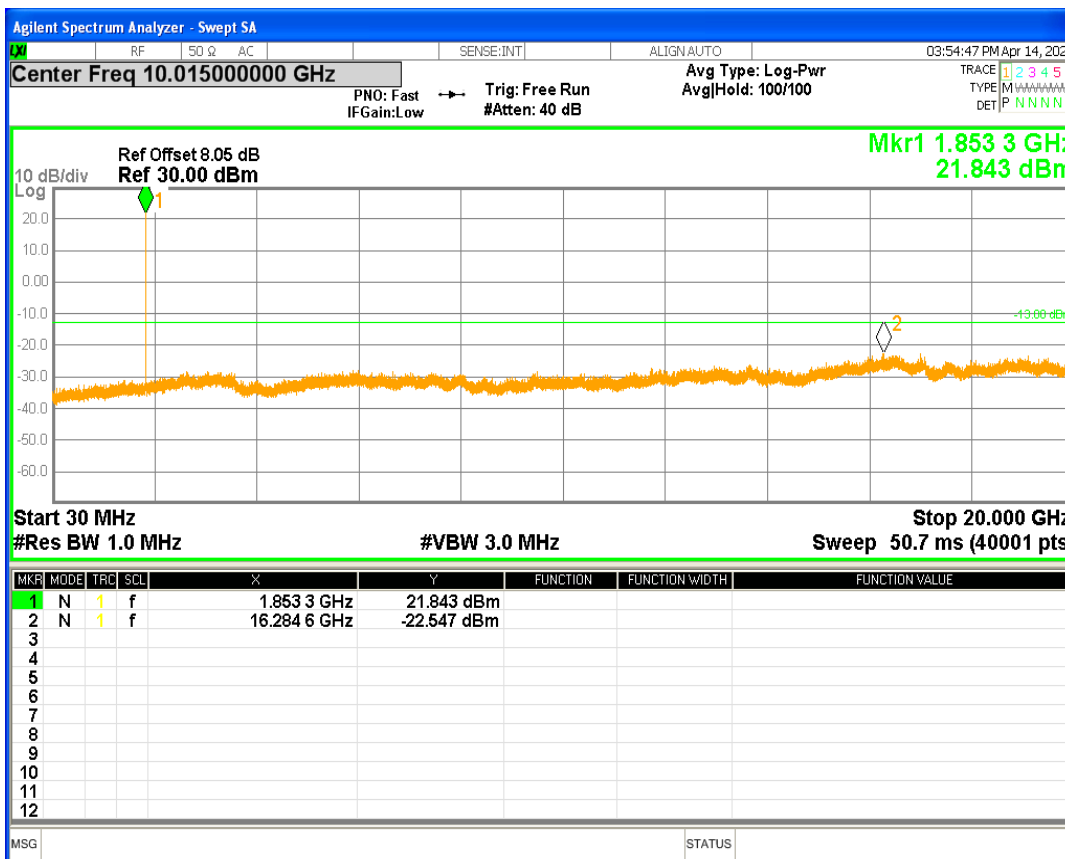

HSDPA Band2 Subtest1 Channel=9262

HSDPA Band2 Subtest1 Channel=9400

HSDPA Band2 Subtest1 Channel=9538

HSUPA Band2 Subtest1 Channel=9262

HSUPA Band2 Subtest1 Channel=9400

HSUPA Band2 Subtest1 Channel=9538

WCDMA Band2 Channel=9262