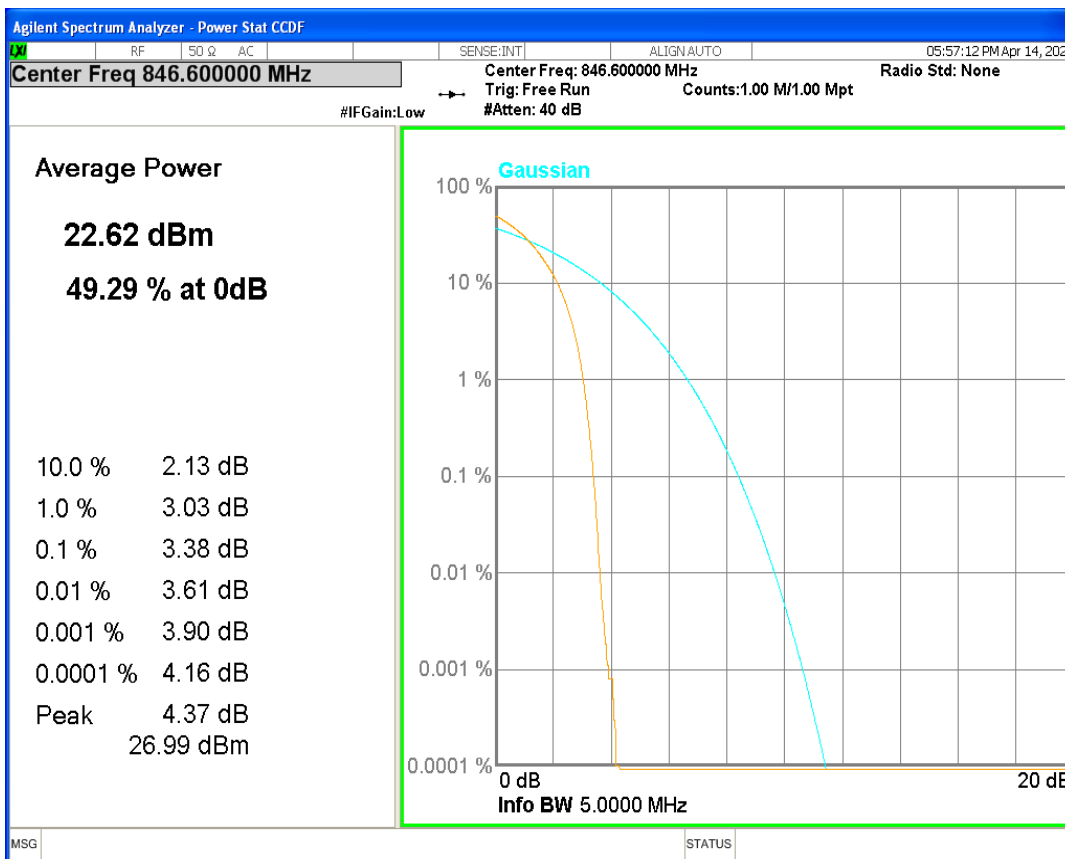

HSDPA Band5 Subtest2 Channel=4233