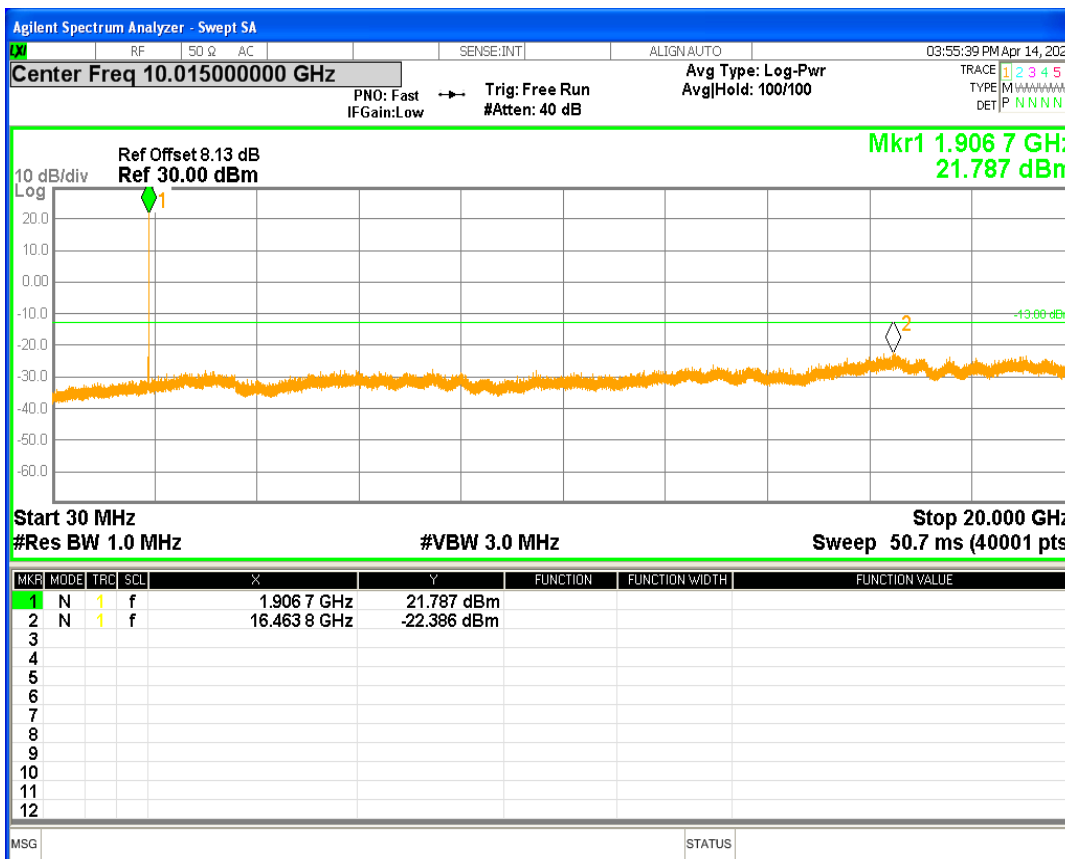

HSDPA Band2 Subtest1 Channel=9262

HSDPA Band2 Subtest1 Channel=9400

HSDPA Band2 Subtest1 Channel=9538

HSUPA Band2 Subtest1 Channel=9262

HSUPA Band2 Subtest1 Channel=9400

HSUPA Band2 Subtest1 Channel=9538

WCDMA Band2 Channel=9262