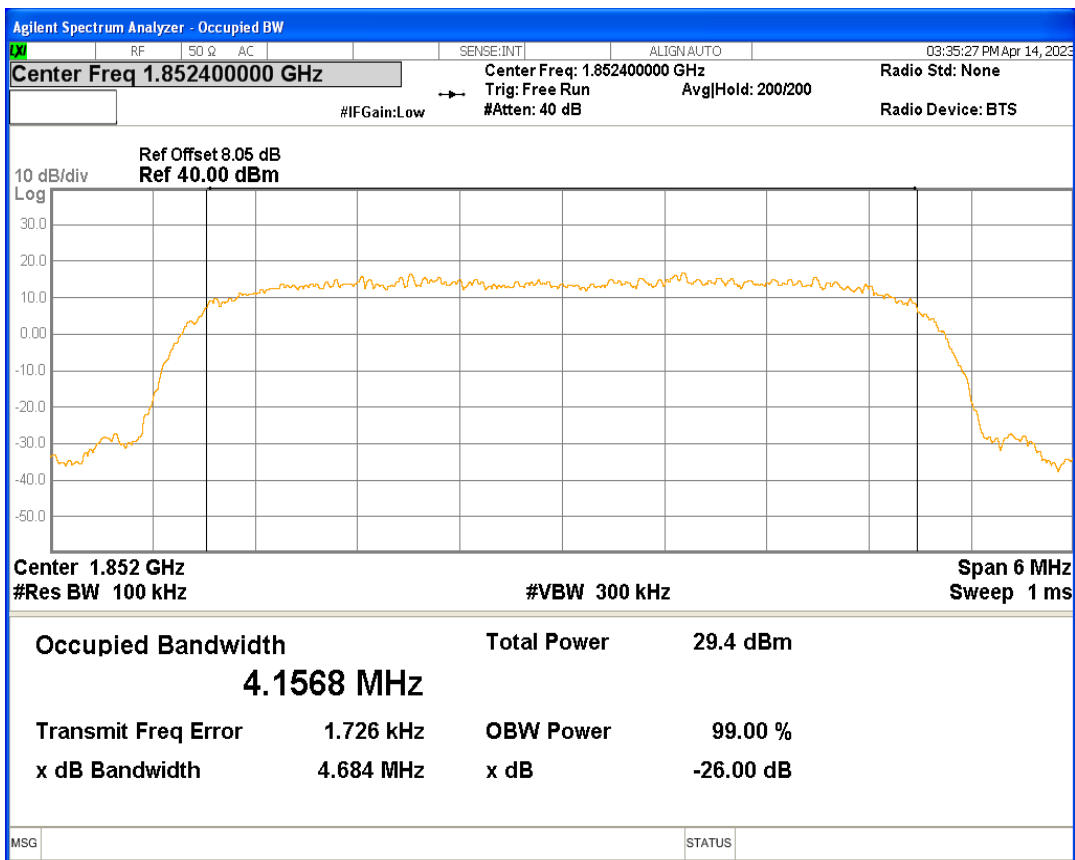

HSDPA Band2 Subtest1 Channel=9262

HSDPA Band2 Subtest1 Channel=9400

HSDPA Band2 Subtest1 Channel=9538

HSUPA Band2 Subtest1 Channel=9262

HSUPA Band2 Subtest1 Channel=9400

HSUPA Band2 Subtest1 Channel=9538

WCDMA Band2 Channel=9262