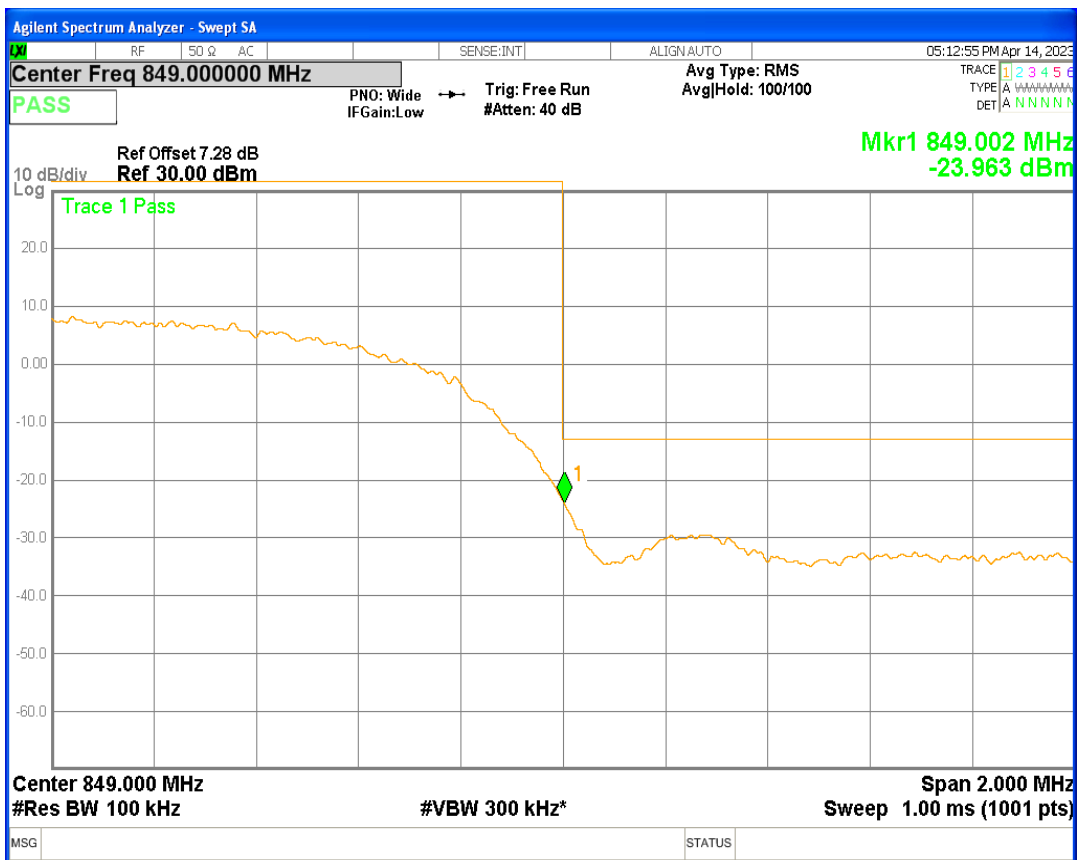

WCDMA Band5 Channel=4233

06 Out-of-band emissions