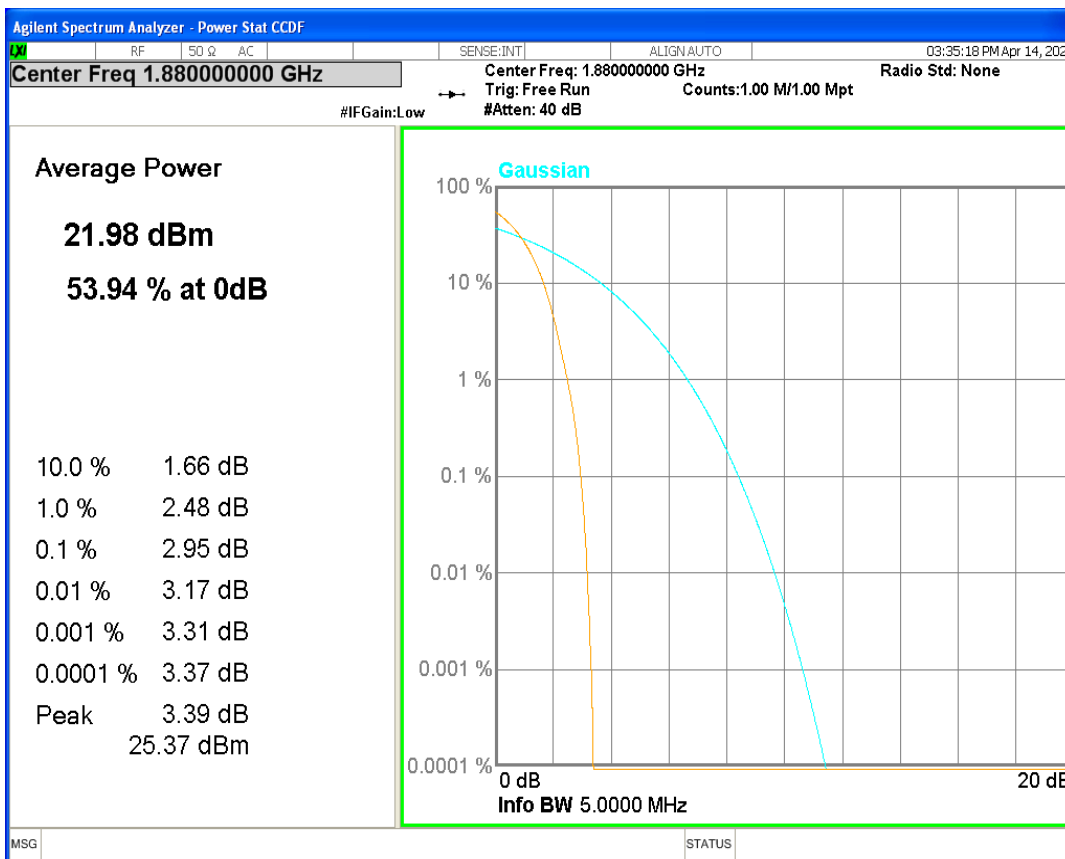

WCDMA Band2 Channel=9400