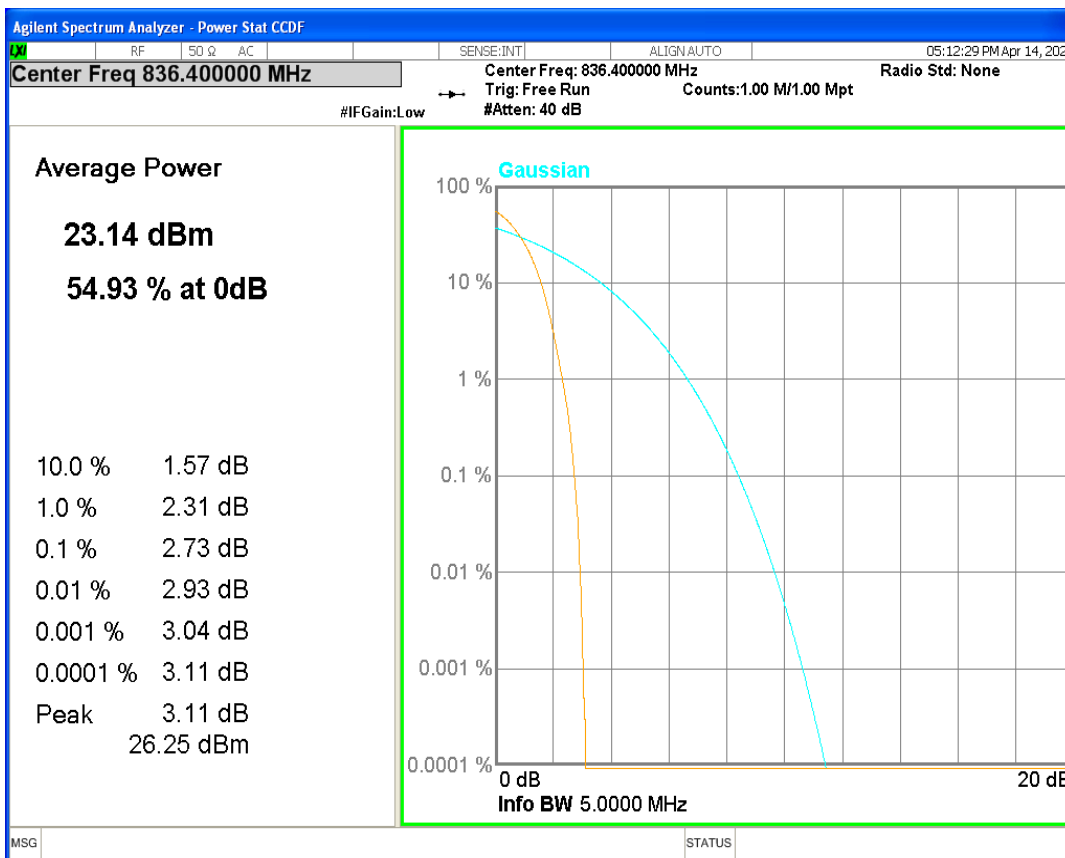

HSUPA Band5 Subtest5 Channel=4132

HSUPA Band5 Subtest5 Channel=4182

HSUPA Band5 Subtest5 Channel=4233

WCDMA Band5 Channel=4132

WCDMA Band5 Channel=4182

WCDMA Band5 Channel=4233

**04 Occupied bandwidth**

Band	Channel	Frequency (MHz)	99% OBW (kHz)	-26dB EBW (kHz)	Verdict
HSDPA Band2 Subtest1	9262	1852.4	4160.175	4663.109	PASS
HSDPA Band2 Subtest1	9400	1880	4169.818	4676.808	PASS
HSDPA Band2 Subtest1	9538	1907.6	4152.570	4667.022	PASS
HSUPA Band2 Subtest1	9262	1852.4	4162.604	4652.356	PASS
HSUPA Band2 Subtest1	9400	1880	4168.489	4681.137	PASS
HSUPA Band2 Subtest1	9538	1907.6	4152.512	4642.669	PASS
WCDMA Band2	9262	1852.4	4156.775	4683.893	PASS
WCDMA Band2	9400	1880	4156.928	4663.037	PASS
WCDMA Band2	9538	1907.6	4160.807	4672.062	PASS
HSDPA Band4 Subtest1	1312	1712.4	4135.485	4667.525	PASS
HSDPA Band4 Subtest1	1450	1740	4174.584	4662.688	PASS
HSDPA Band4 Subtest1	1513	1752.6	4166.677	4659.195	PASS
HSUPA Band4 Subtest1	1312	1712.4	4178.992	4681.300	PASS
HSUPA Band4 Subtest1	1450	1740	4157.435	4679.814	PASS
HSUPA Band4 Subtest1	1513	1752.6	4139.229	4669.381	PASS
WCDMA Band4	1312	1712.4	4149.265	4670.778	PASS
WCDMA Band4	1450	1740	4157.398	4649.033	PASS
WCDMA Band4	1513	1752.6	4174.401	4692.368	PASS
HSDPA Band5 Subtest1	4132	826.4	4180.073	4678.175	PASS
HSDPA Band5 Subtest1	4182	836.4	4157.704	4681.630	PASS
HSDPA Band5 Subtest1	4233	846.6	4161.544	4691.990	PASS