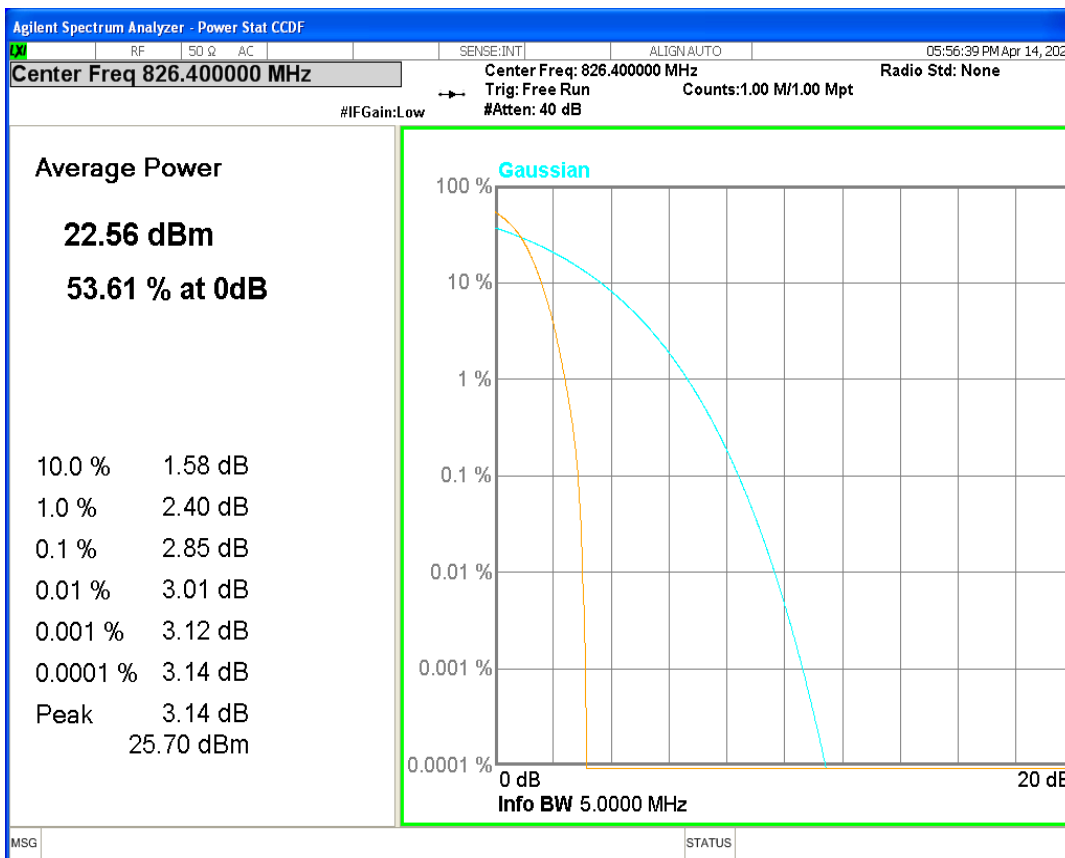

HSUPA Band4 Subtest1 Channel=1513

WCDMA Band4 Channel=1312

WCDMA Band4 Channel=1450

WCDMA Band4 Channel=1513

HSDPA Band5 Subtest1 Channel=4132

HSDPA Band5 Subtest1 Channel=4182

HSDPA Band5 Subtest1 Channel=4233