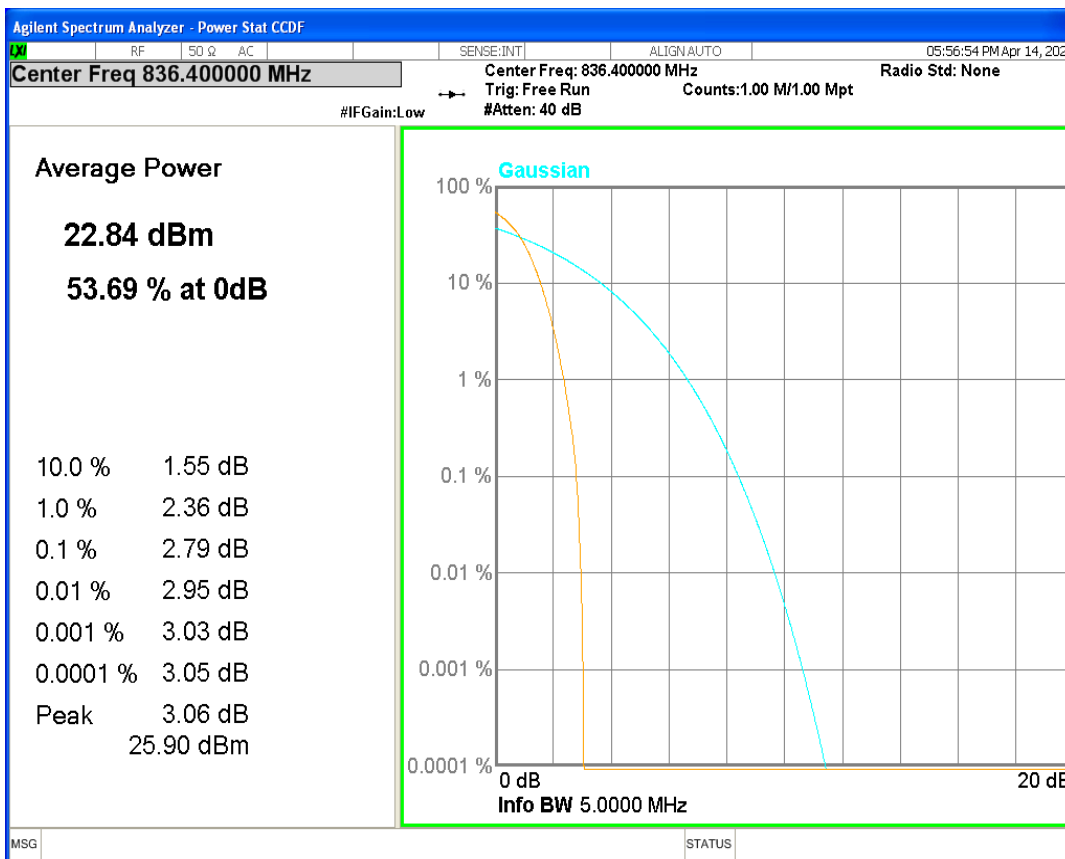

HSUPA Band4 Subtest1 Channel=1513

WCDMA Band4 Channel=1312

WCDMA Band4 Channel=1450

WCDMA Band4 Channel=1513

HSDPA Band5 Subtest1 Channel=4132

HSDPA Band5 Subtest1 Channel=4182

HSDPA Band5 Subtest1 Channel=4233