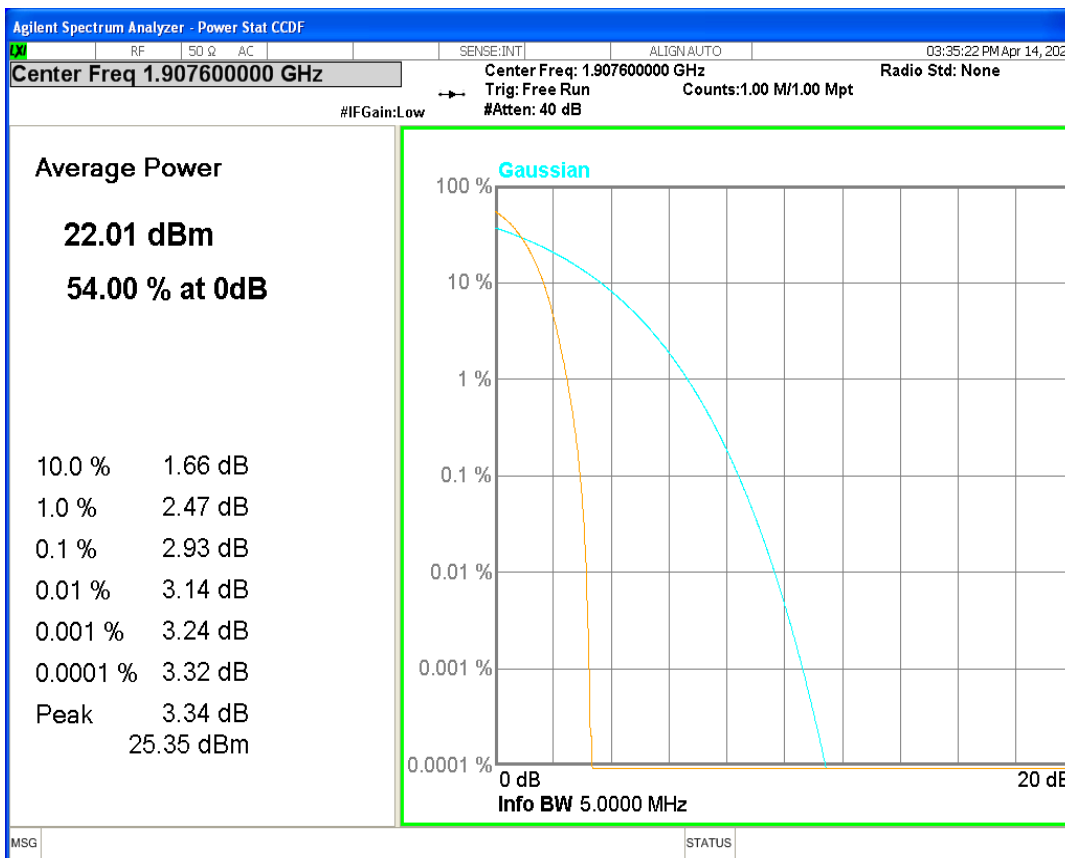

WCDMA Band2 Channel=9538