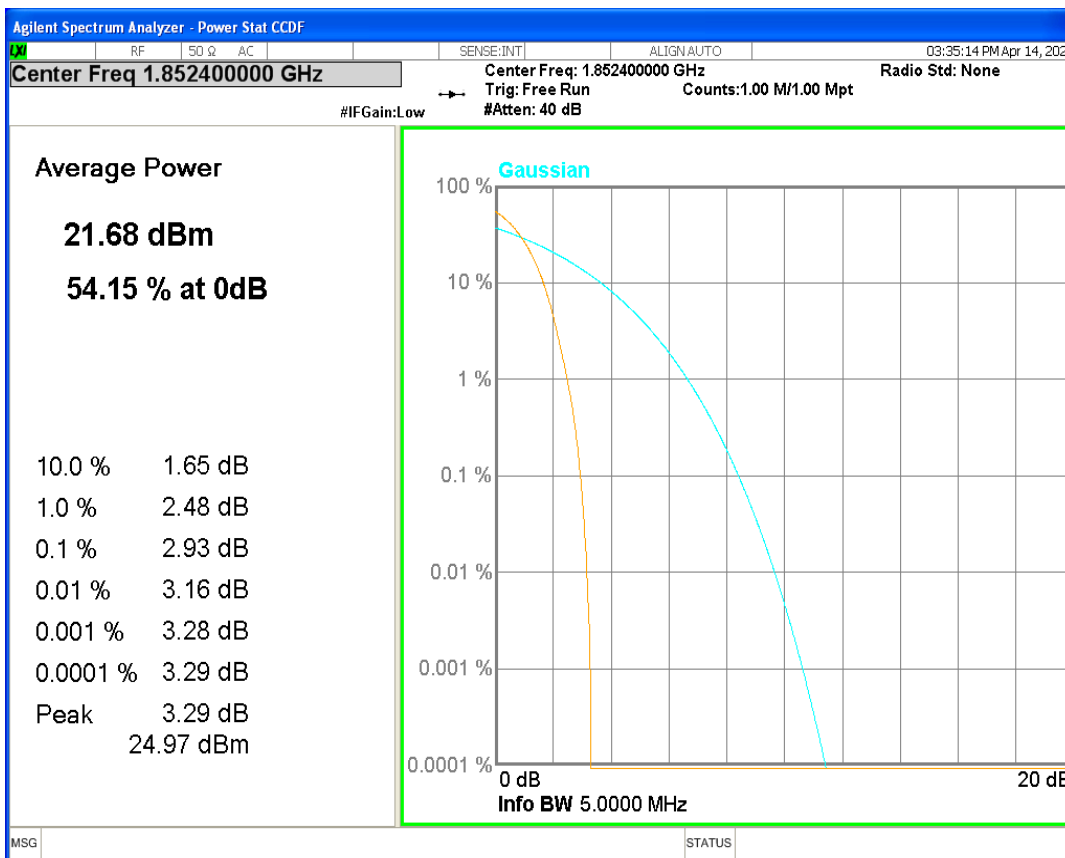

HSDPA Band2 Subtest1 Channel=9262

HSDPA Band2 Subtest1 Channel=9400

HSDPA Band2 Subtest1 Channel=9538

HSUPA Band2 Subtest1 Channel=9262

HSUPA Band2 Subtest1 Channel=9400

HSUPA Band2 Subtest1 Channel=9538

WCDMA Band2 Channel=9262