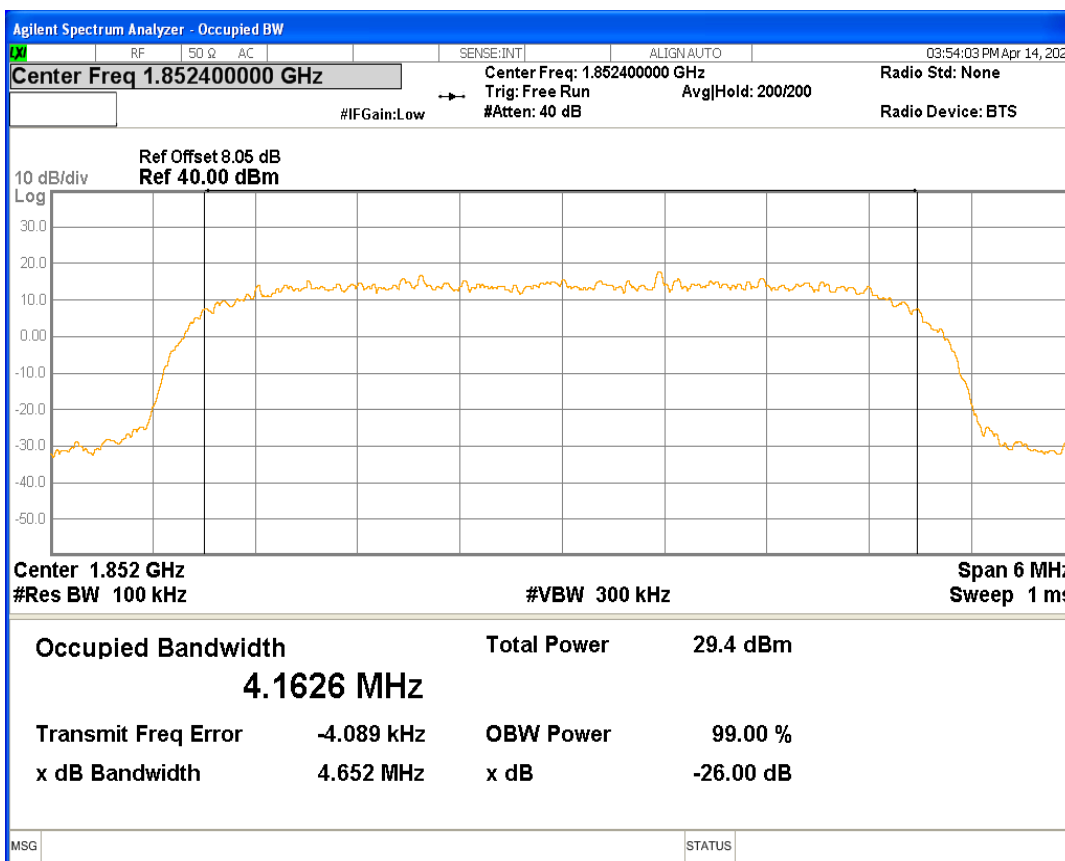

HSDPA Band2 Subtest1 Channel=9262

HSDPA Band2 Subtest1 Channel=9400

HSDPA Band2 Subtest1 Channel=9538

HSUPA Band2 Subtest1 Channel=9262

HSUPA Band2 Subtest1 Channel=9400

HSUPA Band2 Subtest1 Channel=9538

WCDMA Band2 Channel=9262