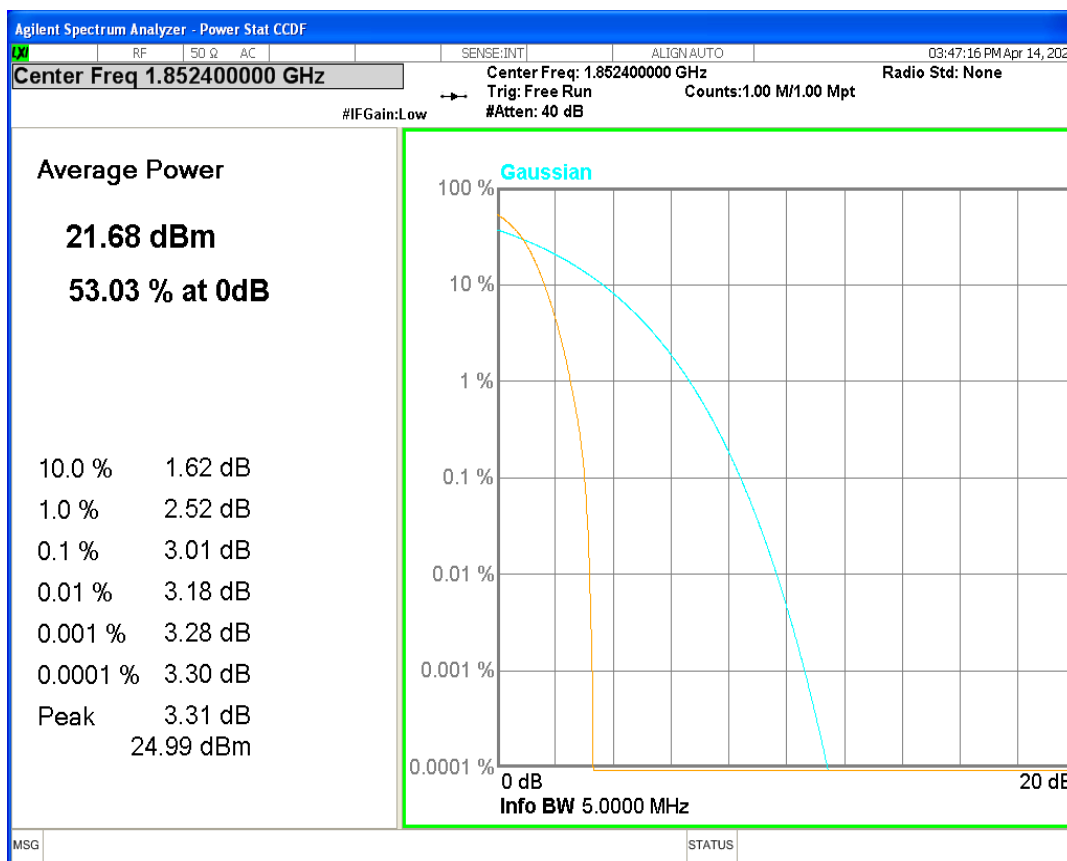

HSUPA Band5 Subtest1	4182	836.4	3.26	13	PASS
HSUPA Band5 Subtest2	4182	836.4	2.82	13	PASS
HSUPA Band5 Subtest3	4182	836.4	3.81	13	PASS
HSUPA Band5 Subtest4	4182	836.4	2.84	13	PASS
HSUPA Band5 Subtest5	4182	836.4	3.48	13	PASS
HSUPA Band5 Subtest1	4233	846.6	3.24	13	PASS
HSUPA Band5 Subtest2	4233	846.6	2.84	13	PASS
HSUPA Band5 Subtest3	4233	846.6	3.80	13	PASS
HSUPA Band5 Subtest4	4233	846.6	2.87	13	PASS
HSUPA Band5 Subtest5	4233	846.6	3.51	13	PASS
WCDMA Band5	4132	826.4	2.74	13	PASS
WCDMA Band5	4182	836.4	2.73	13	PASS
WCDMA Band5	4233	846.6	2.78	13	PASS

HSDPA Band2 Subtest1 Channel=9262