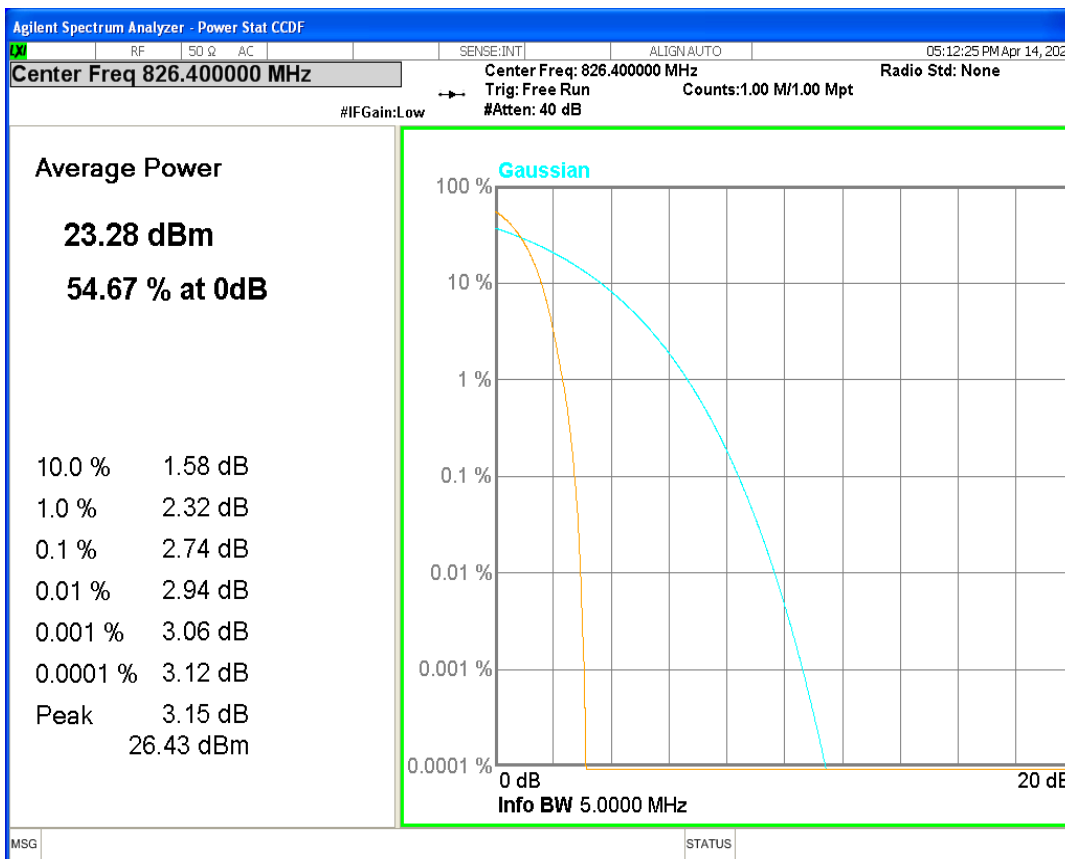

HSUPA Band5 Subtest5 Channel=4132

HSUPA Band5 Subtest5 Channel=4182

HSUPA Band5 Subtest5 Channel=4233

WCDMA Band5 Channel=4132

WCDMA Band5 Channel=4182

WCDMA Band5 Channel=4233

**04 Occupied bandwidth**

Band	Channel	Frequency (MHz)	99% OBW (kHz)	-26dB EBW (kHz)	Verdict
HSDPA Band2 Subtest1	9262	1852.4	4160.175	4663.109	PASS
HSDPA Band2 Subtest1	9400	1880	4169.818	4676.808	PASS
HSDPA Band2 Subtest1	9538	1907.6	4152.570	4667.022	PASS
HSUPA Band2 Subtest1	9262	1852.4	4162.604	4652.356	PASS
HSUPA Band2 Subtest1	9400	1880	4168.489	4681.137	PASS
HSUPA Band2 Subtest1	9538	1907.6	4152.512	4642.669	PASS
WCDMA Band2	9262	1852.4	4156.775	4683.893	PASS
WCDMA Band2	9400	1880	4156.928	4663.037	PASS
WCDMA Band2	9538	1907.6	4160.807	4672.062	PASS
HSDPA Band4 Subtest1	1312	1712.4	4135.485	4667.525	PASS
HSDPA Band4 Subtest1	1450	1740	4174.584	4662.688	PASS
HSDPA Band4 Subtest1	1513	1752.6	4166.677	4659.195	PASS
HSUPA Band4 Subtest1	1312	1712.4	4178.992	4681.300	PASS
HSUPA Band4 Subtest1	1450	1740	4157.435	4679.814	PASS
HSUPA Band4 Subtest1	1513	1752.6	4139.229	4669.381	PASS
WCDMA Band4	1312	1712.4	4149.265	4670.778	PASS
WCDMA Band4	1450	1740	4157.398	4649.033	PASS
WCDMA Band4	1513	1752.6	4174.401	4692.368	PASS
HSDPA Band5 Subtest1	4132	826.4	4180.073	4678.175	PASS
HSDPA Band5 Subtest1	4182	836.4	4157.704	4681.630	PASS
HSDPA Band5 Subtest1	4233	846.6	4161.544	4691.990	PASS