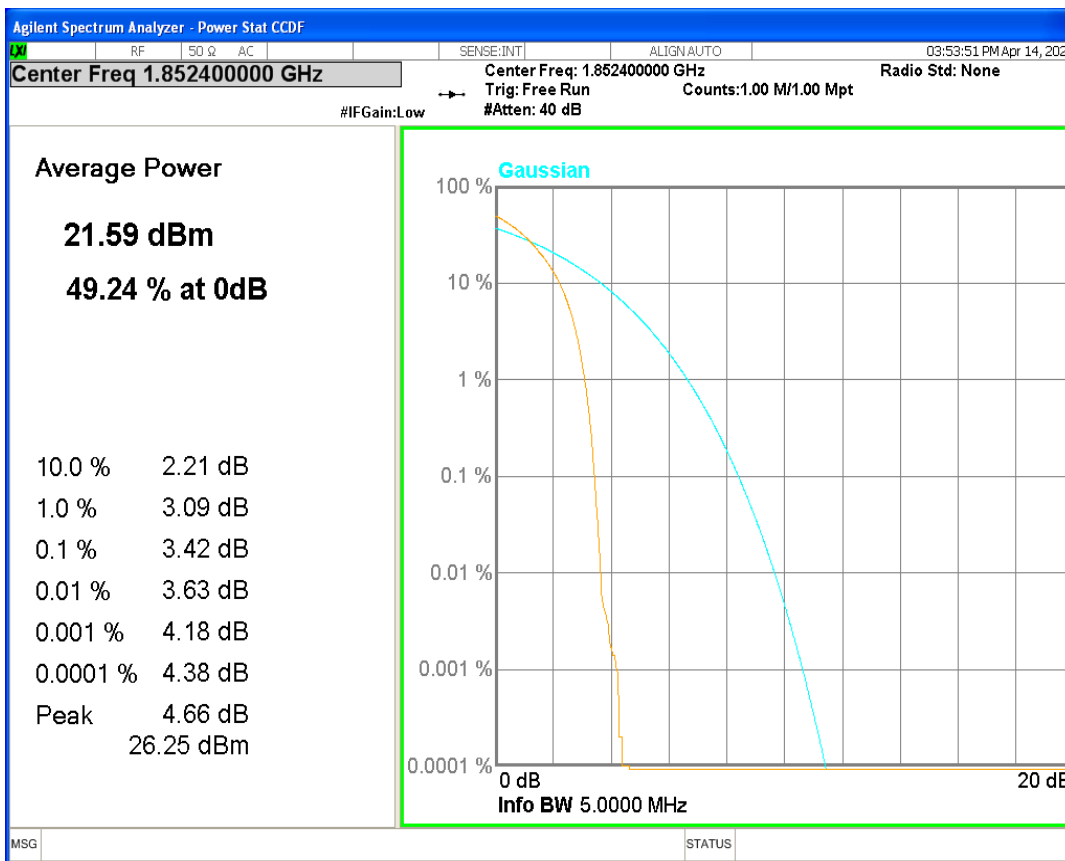

HSDPA Band2 Subtest1 Channel=9262

HSDPA Band2 Subtest1 Channel=9400

HSDPA Band2 Subtest1 Channel=9538

HSUPA Band2 Subtest1 Channel=9262

HSUPA Band2 Subtest1 Channel=9400

HSUPA Band2 Subtest1 Channel=9538

WCDMA Band2 Channel=9262