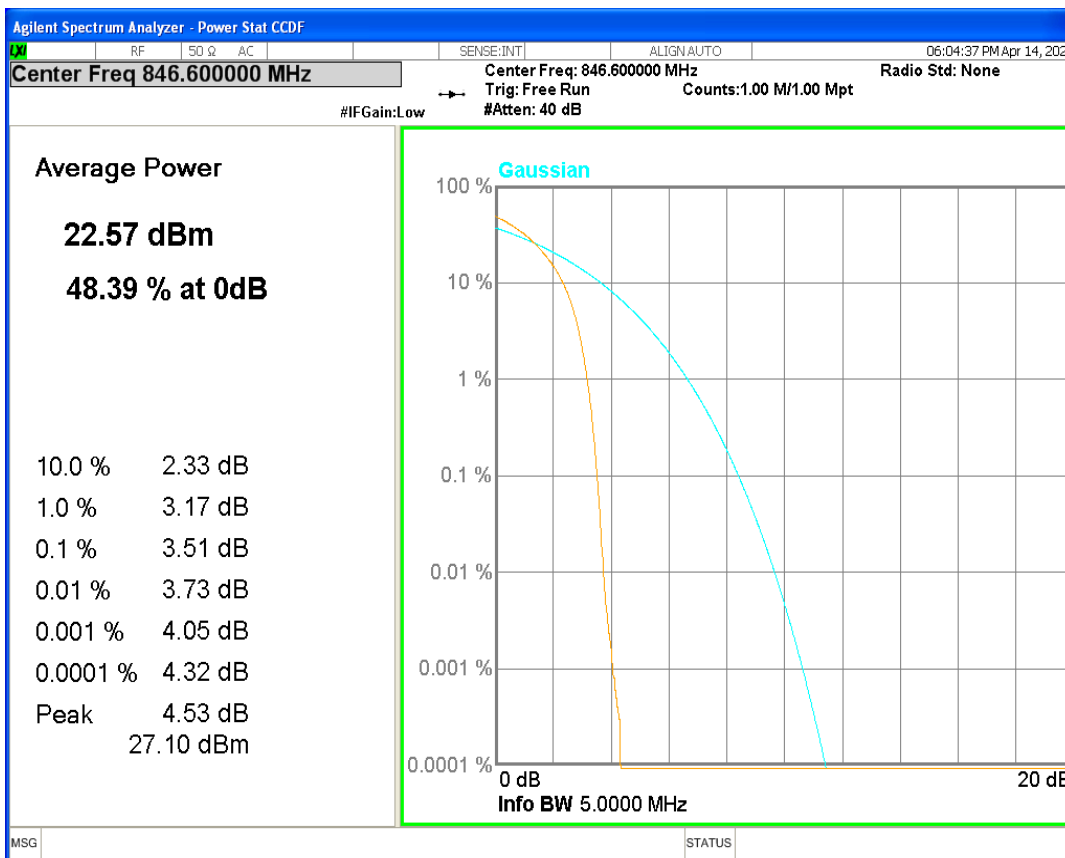

HSUPA Band5 Subtest5 Channel=4132

HSUPA Band5 Subtest5 Channel=4182

HSUPA Band5 Subtest5 Channel=4233

WCDMA Band5 Channel=4132

WCDMA Band5 Channel=4182

WCDMA Band5 Channel=4233

**04 Occupied bandwidth**

Band	Channel	Frequency (MHz)	99% OBW (kHz)	-26dB EBW (kHz)	Verdict
HSDPA Band2 Subtest1	9262	1852.4	4160.175	4663.109	PASS
HSDPA Band2 Subtest1	9400	1880	4169.818	4676.808	PASS
HSDPA Band2 Subtest1	9538	1907.6	4152.570	4667.022	PASS
HSUPA Band2 Subtest1	9262	1852.4	4162.604	4652.356	PASS
HSUPA Band2 Subtest1	9400	1880	4168.489	4681.137	PASS
HSUPA Band2 Subtest1	9538	1907.6	4152.512	4642.669	PASS
WCDMA Band2	9262	1852.4	4156.775	4683.893	PASS
WCDMA Band2	9400	1880	4156.928	4663.037	PASS
WCDMA Band2	9538	1907.6	4160.807	4672.062	PASS
HSDPA Band4 Subtest1	1312	1712.4	4135.485	4667.525	PASS
HSDPA Band4 Subtest1	1450	1740	4174.584	4662.688	PASS
HSDPA Band4 Subtest1	1513	1752.6	4166.677	4659.195	PASS
HSUPA Band4 Subtest1	1312	1712.4	4178.992	4681.300	PASS
HSUPA Band4 Subtest1	1450	1740	4157.435	4679.814	PASS
HSUPA Band4 Subtest1	1513	1752.6	4139.229	4669.381	PASS
WCDMA Band4	1312	1712.4	4149.265	4670.778	PASS
WCDMA Band4	1450	1740	4157.398	4649.033	PASS
WCDMA Band4	1513	1752.6	4174.401	4692.368	PASS
HSDPA Band5 Subtest1	4132	826.4	4180.073	4678.175	PASS
HSDPA Band5 Subtest1	4182	836.4	4157.704	4681.630	PASS
HSDPA Band5 Subtest1	4233	846.6	4161.544	4691.990	PASS