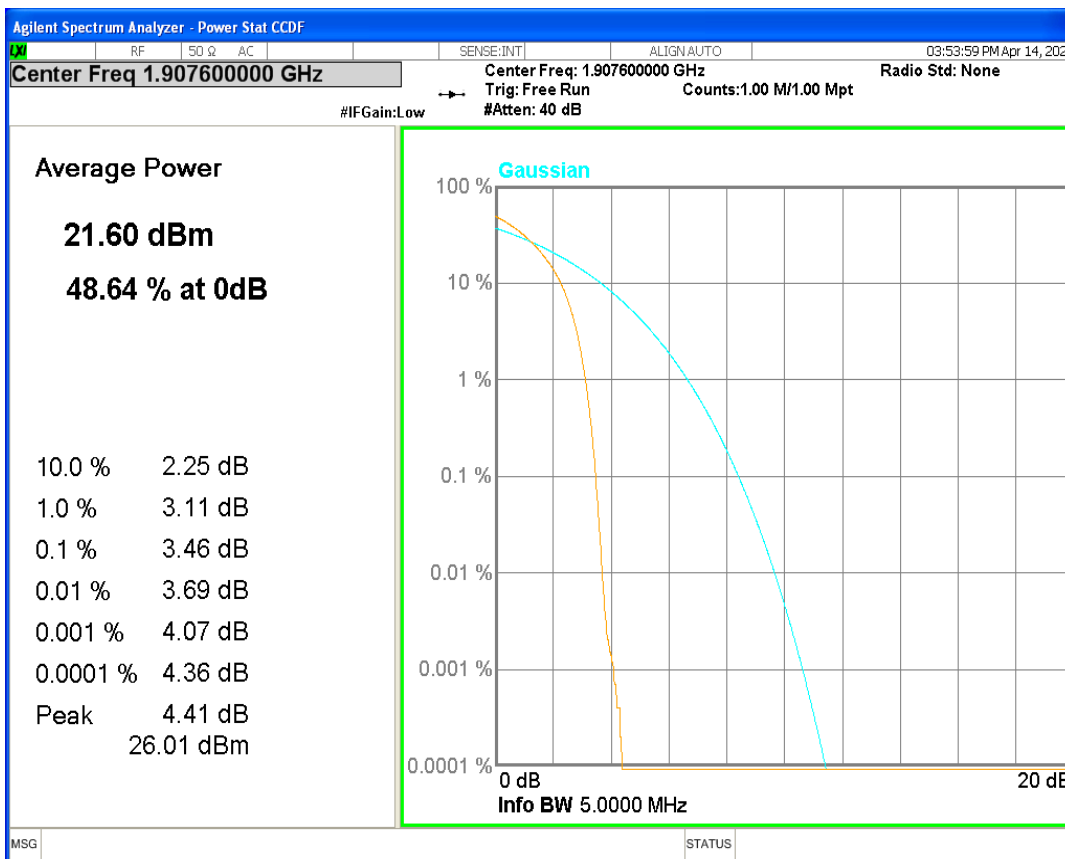

HSDPA Band2 Subtest1 Channel=9262

HSDPA Band2 Subtest1 Channel=9400

HSDPA Band2 Subtest1 Channel=9538

HSUPA Band2 Subtest1 Channel=9262

HSUPA Band2 Subtest1 Channel=9400

HSUPA Band2 Subtest1 Channel=9538

WCDMA Band2 Channel=9262