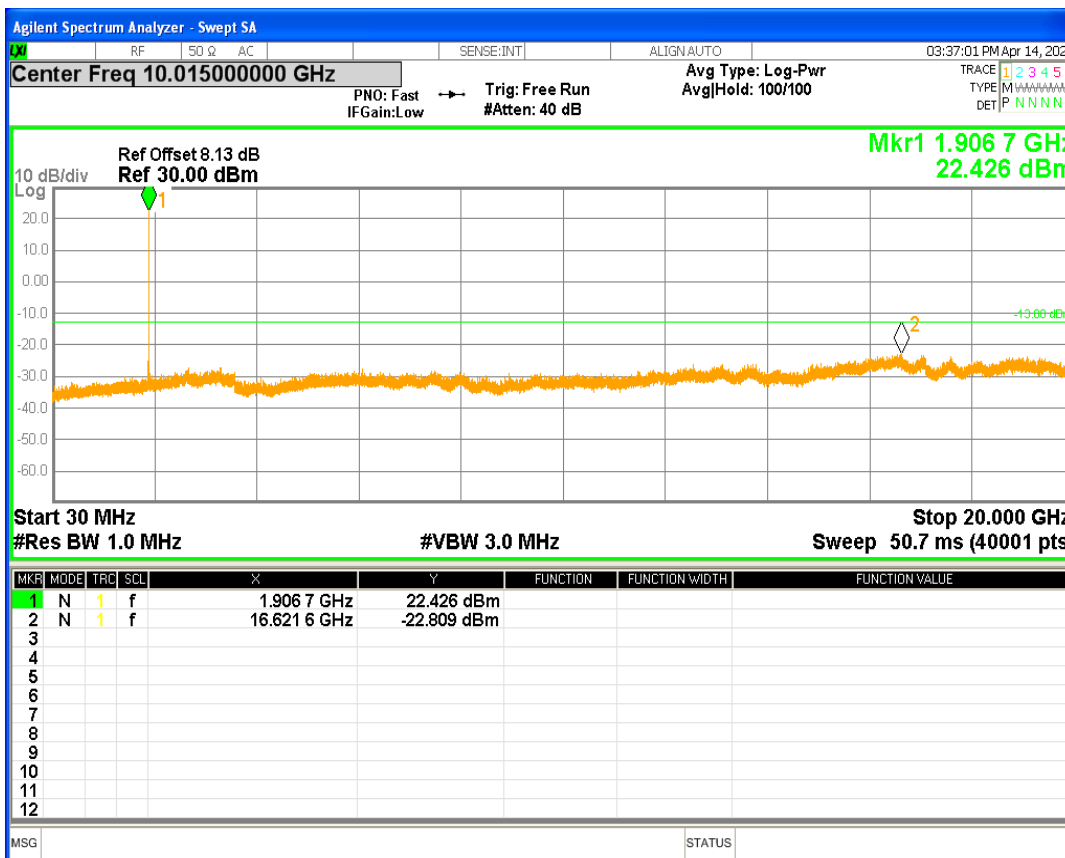

WCDMA Band2 Channel=9538