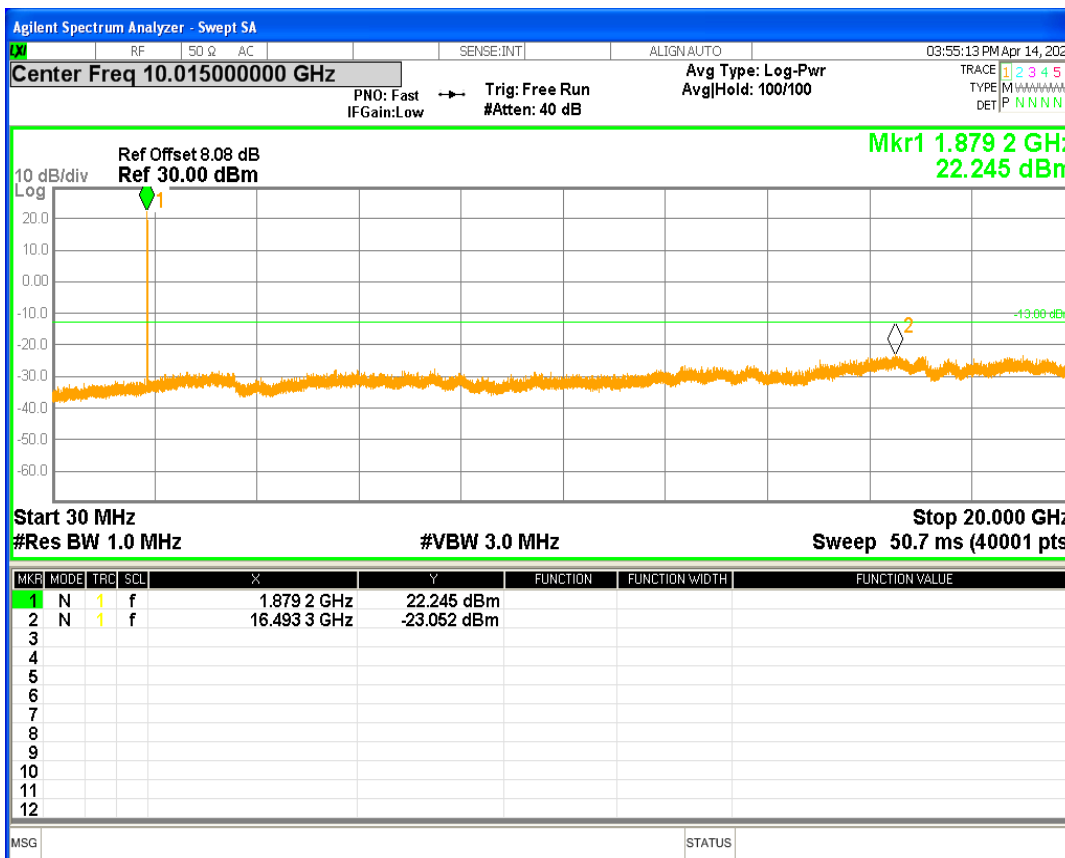

HSDPA Band2 Subtest1 Channel=9262

HSDPA Band2 Subtest1 Channel=9400

HSDPA Band2 Subtest1 Channel=9538

HSUPA Band2 Subtest1 Channel=9262

HSUPA Band2 Subtest1 Channel=9400

HSUPA Band2 Subtest1 Channel=9538

WCDMA Band2 Channel=9262