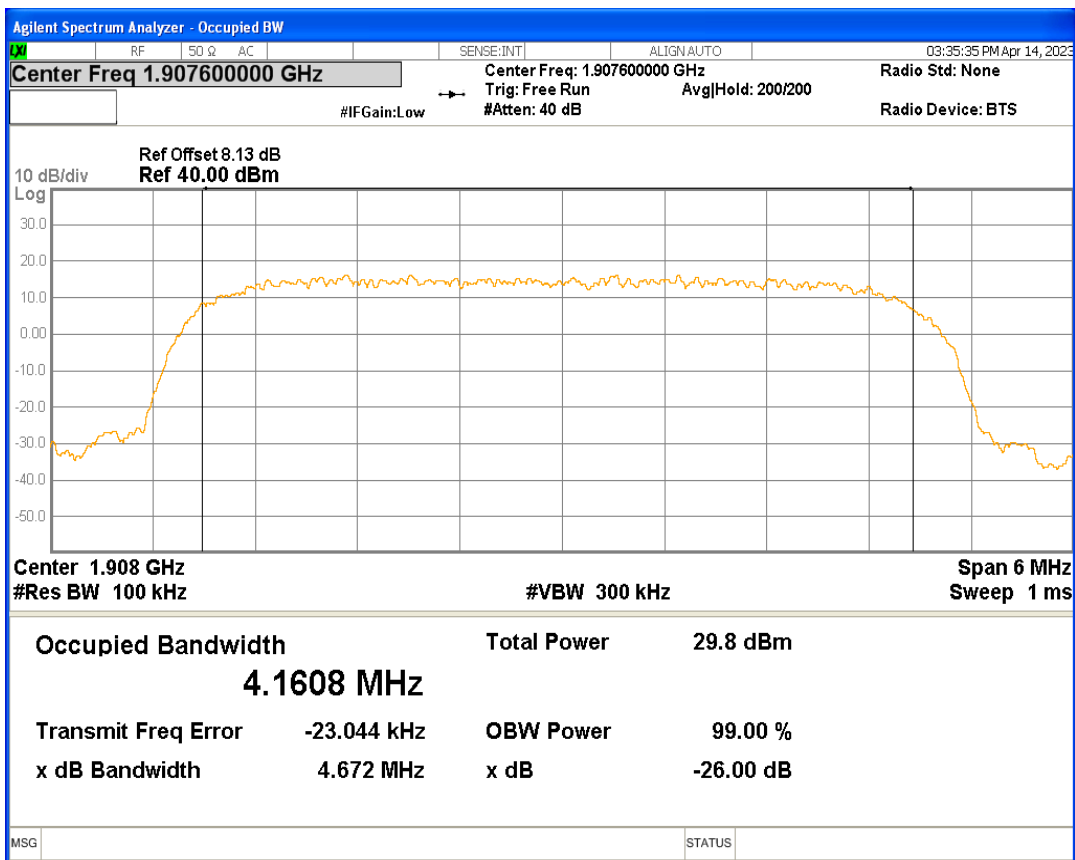

WCDMA Band2 Channel=9538