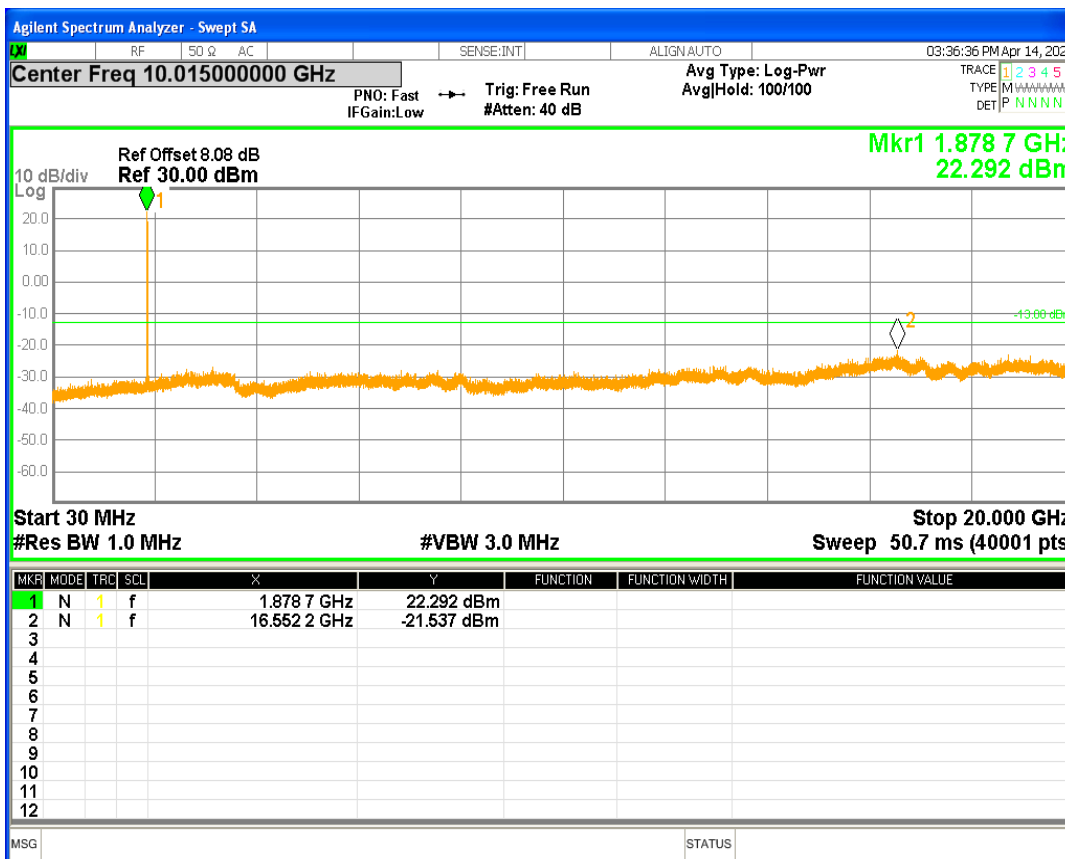

WCDMA Band2 Channel=9400