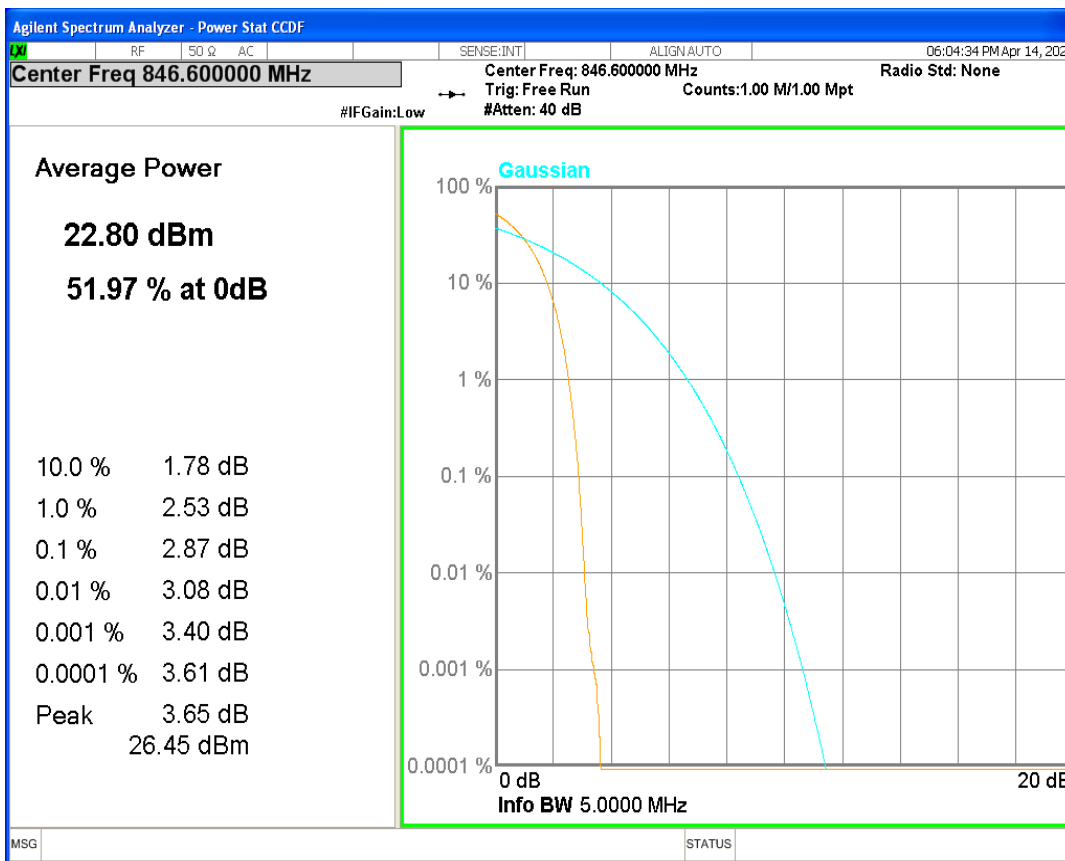

HSUPA Band5 Subtest5 Channel=4132

HSUPA Band5 Subtest5 Channel=4182

HSUPA Band5 Subtest5 Channel=4233

WCDMA Band5 Channel=4132

WCDMA Band5 Channel=4182

WCDMA Band5 Channel=4233

**04 Occupied bandwidth**

Band	Channel	Frequency (MHz)	99% OBW (kHz)	-26dB EBW (kHz)	Verdict
HSDPA Band2 Subtest1	9262	1852.4	4160.175	4663.109	PASS
HSDPA Band2 Subtest1	9400	1880	4169.818	4676.808	PASS
HSDPA Band2 Subtest1	9538	1907.6	4152.570	4667.022	PASS
HSUPA Band2 Subtest1	9262	1852.4	4162.604	4652.356	PASS
HSUPA Band2 Subtest1	9400	1880	4168.489	4681.137	PASS
HSUPA Band2 Subtest1	9538	1907.6	4152.512	4642.669	PASS
WCDMA Band2	9262	1852.4	4156.775	4683.893	PASS
WCDMA Band2	9400	1880	4156.928	4663.037	PASS
WCDMA Band2	9538	1907.6	4160.807	4672.062	PASS
HSDPA Band4 Subtest1	1312	1712.4	4135.485	4667.525	PASS
HSDPA Band4 Subtest1	1450	1740	4174.584	4662.688	PASS
HSDPA Band4 Subtest1	1513	1752.6	4166.677	4659.195	PASS
HSUPA Band4 Subtest1	1312	1712.4	4178.992	4681.300	PASS
HSUPA Band4 Subtest1	1450	1740	4157.435	4679.814	PASS
HSUPA Band4 Subtest1	1513	1752.6	4139.229	4669.381	PASS
WCDMA Band4	1312	1712.4	4149.265	4670.778	PASS
WCDMA Band4	1450	1740	4157.398	4649.033	PASS
WCDMA Band4	1513	1752.6	4174.401	4692.368	PASS
HSDPA Band5 Subtest1	4132	826.4	4180.073	4678.175	PASS
HSDPA Band5 Subtest1	4182	836.4	4157.704	4681.630	PASS
HSDPA Band5 Subtest1	4233	846.6	4161.544	4691.990	PASS