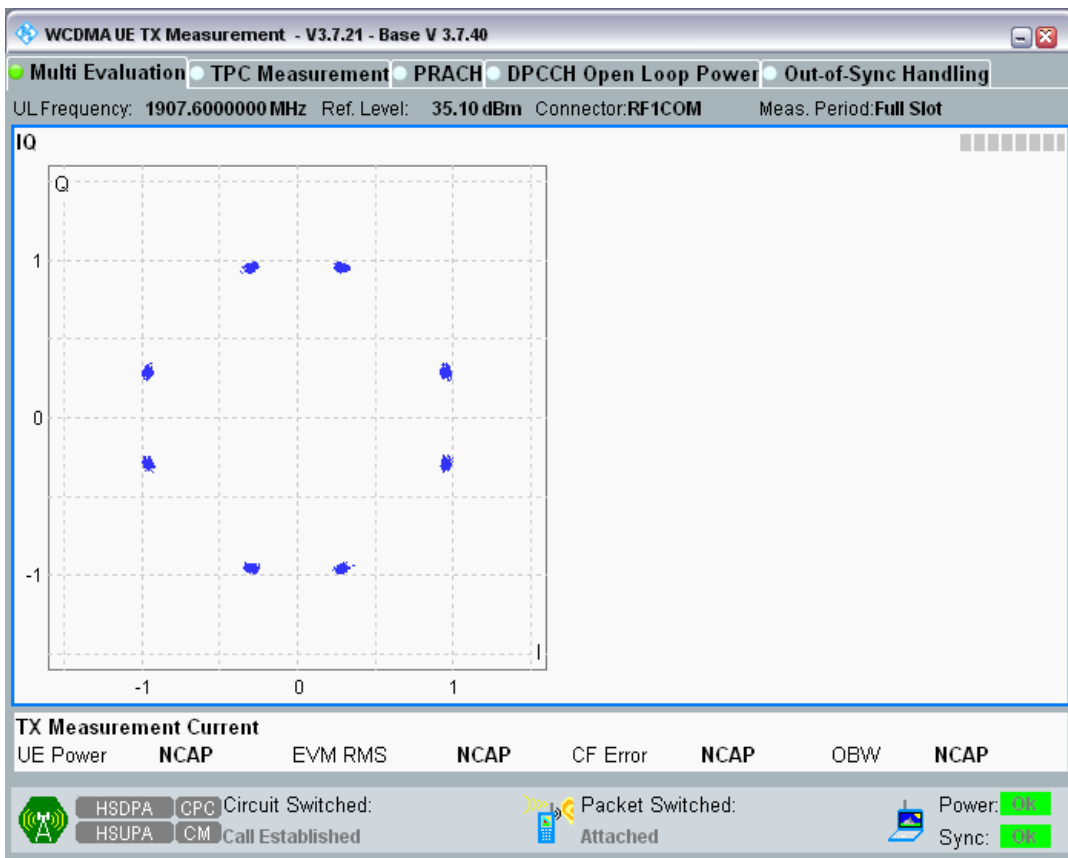

WCDMA Band2 Channel=9538