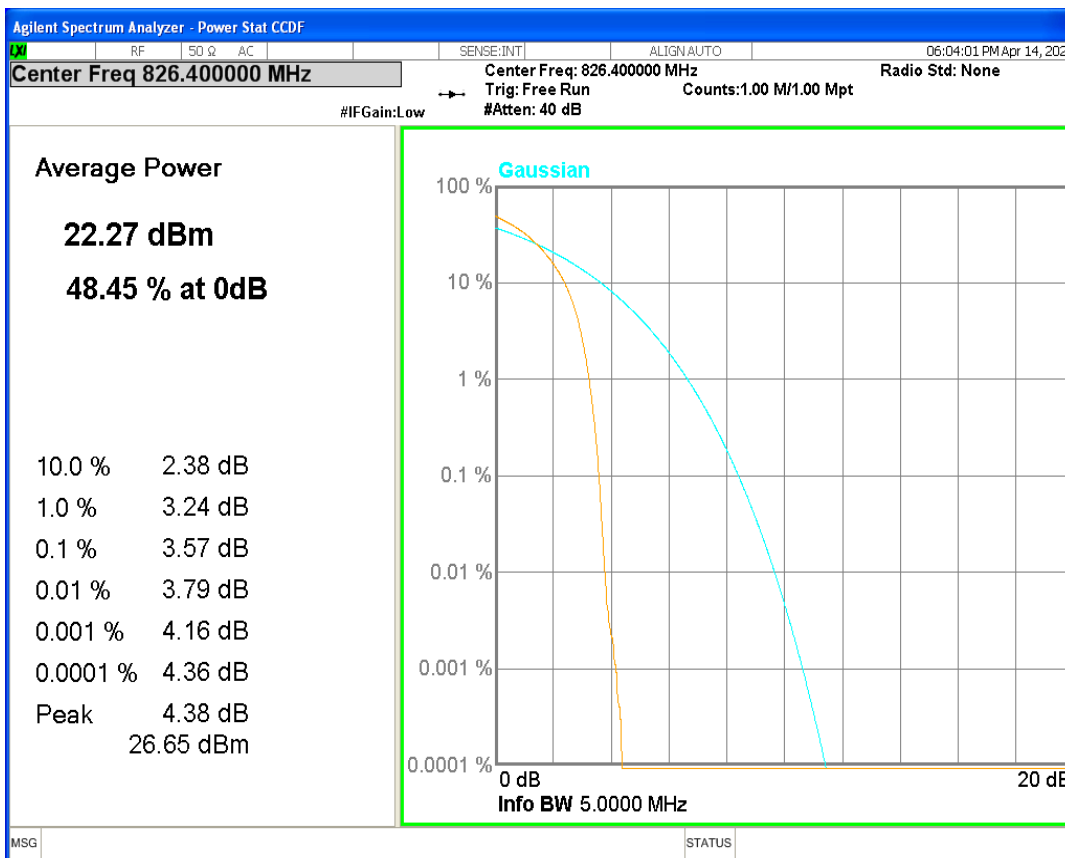

HSUPA Band5 Subtest5 Channel=4132

HSUPA Band5 Subtest5 Channel=4182

HSUPA Band5 Subtest5 Channel=4233

WCDMA Band5 Channel=4132

WCDMA Band5 Channel=4182

WCDMA Band5 Channel=4233

**04 Occupied bandwidth**

Band	Channel	Frequency (MHz)	99% OBW (kHz)	-26dB EBW (kHz)	Verdict
HSDPA Band2 Subtest1	9262	1852.4	4160.175	4663.109	PASS
HSDPA Band2 Subtest1	9400	1880	4169.818	4676.808	PASS
HSDPA Band2 Subtest1	9538	1907.6	4152.570	4667.022	PASS
HSUPA Band2 Subtest1	9262	1852.4	4162.604	4652.356	PASS
HSUPA Band2 Subtest1	9400	1880	4168.489	4681.137	PASS
HSUPA Band2 Subtest1	9538	1907.6	4152.512	4642.669	PASS
WCDMA Band2	9262	1852.4	4156.775	4683.893	PASS
WCDMA Band2	9400	1880	4156.928	4663.037	PASS
WCDMA Band2	9538	1907.6	4160.807	4672.062	PASS
HSDPA Band4 Subtest1	1312	1712.4	4135.485	4667.525	PASS
HSDPA Band4 Subtest1	1450	1740	4174.584	4662.688	PASS
HSDPA Band4 Subtest1	1513	1752.6	4166.677	4659.195	PASS
HSUPA Band4 Subtest1	1312	1712.4	4178.992	4681.300	PASS
HSUPA Band4 Subtest1	1450	1740	4157.435	4679.814	PASS
HSUPA Band4 Subtest1	1513	1752.6	4139.229	4669.381	PASS
WCDMA Band4	1312	1712.4	4149.265	4670.778	PASS
WCDMA Band4	1450	1740	4157.398	4649.033	PASS
WCDMA Band4	1513	1752.6	4174.401	4692.368	PASS
HSDPA Band5 Subtest1	4132	826.4	4180.073	4678.175	PASS
HSDPA Band5 Subtest1	4182	836.4	4157.704	4681.630	PASS
HSDPA Band5 Subtest1	4233	846.6	4161.544	4691.990	PASS