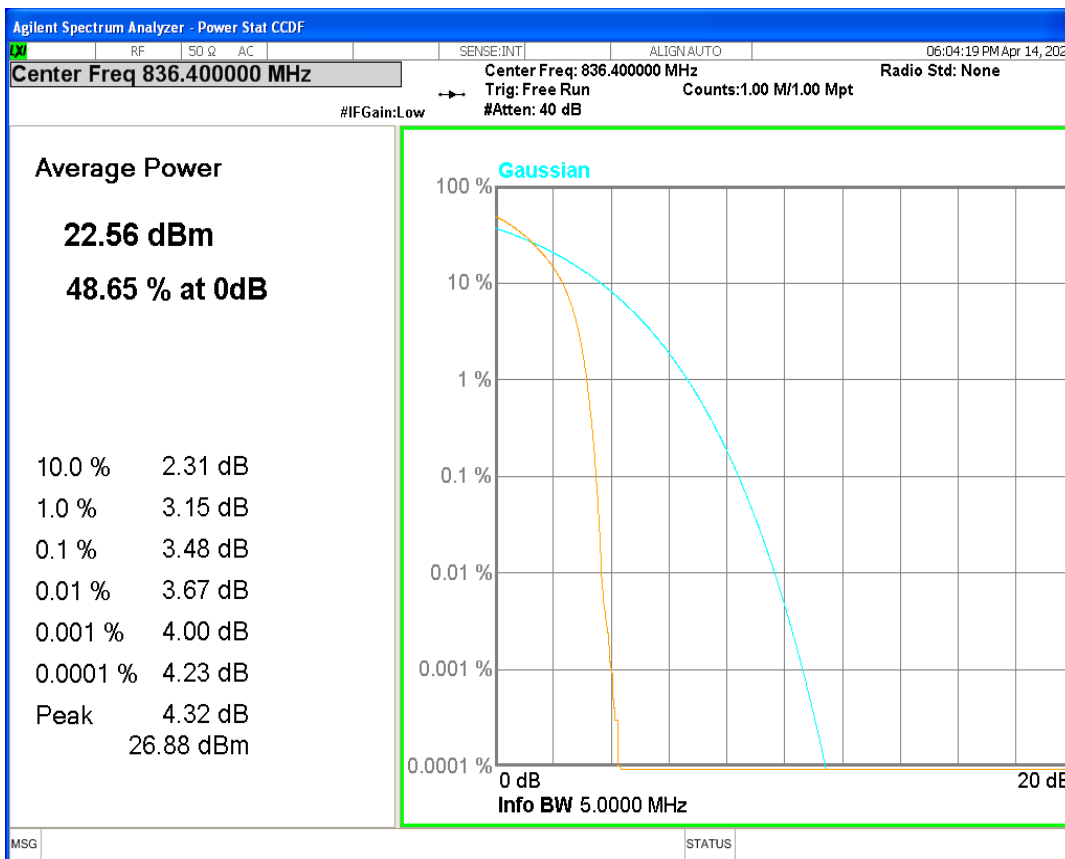

HSUPA Band5 Subtest5 Channel=4132

HSUPA Band5 Subtest5 Channel=4182

HSUPA Band5 Subtest5 Channel=4233

WCDMA Band5 Channel=4132

WCDMA Band5 Channel=4182

WCDMA Band5 Channel=4233

**04 Occupied bandwidth**

Band	Channel	Frequency (MHz)	99% OBW (kHz)	-26dB EBW (kHz)	Verdict
HSDPA Band2 Subtest1	9262	1852.4	4160.175	4663.109	PASS
HSDPA Band2 Subtest1	9400	1880	4169.818	4676.808	PASS
HSDPA Band2 Subtest1	9538	1907.6	4152.570	4667.022	PASS
HSUPA Band2 Subtest1	9262	1852.4	4162.604	4652.356	PASS
HSUPA Band2 Subtest1	9400	1880	4168.489	4681.137	PASS
HSUPA Band2 Subtest1	9538	1907.6	4152.512	4642.669	PASS
WCDMA Band2	9262	1852.4	4156.775	4683.893	PASS
WCDMA Band2	9400	1880	4156.928	4663.037	PASS
WCDMA Band2	9538	1907.6	4160.807	4672.062	PASS
HSDPA Band4 Subtest1	1312	1712.4	4135.485	4667.525	PASS
HSDPA Band4 Subtest1	1450	1740	4174.584	4662.688	PASS
HSDPA Band4 Subtest1	1513	1752.6	4166.677	4659.195	PASS
HSUPA Band4 Subtest1	1312	1712.4	4178.992	4681.300	PASS
HSUPA Band4 Subtest1	1450	1740	4157.435	4679.814	PASS
HSUPA Band4 Subtest1	1513	1752.6	4139.229	4669.381	PASS
WCDMA Band4	1312	1712.4	4149.265	4670.778	PASS
WCDMA Band4	1450	1740	4157.398	4649.033	PASS
WCDMA Band4	1513	1752.6	4174.401	4692.368	PASS
HSDPA Band5 Subtest1	4132	826.4	4180.073	4678.175	PASS
HSDPA Band5 Subtest1	4182	836.4	4157.704	4681.630	PASS
HSDPA Band5 Subtest1	4233	846.6	4161.544	4691.990	PASS