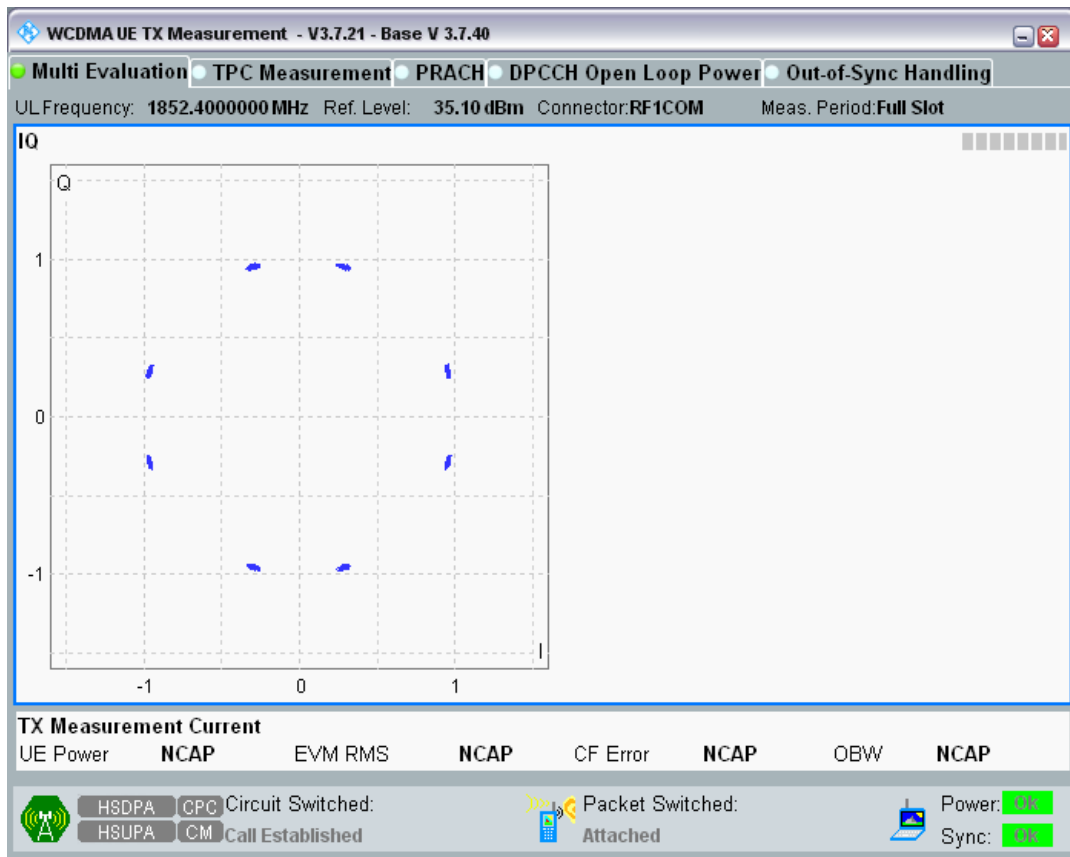

WCDMA Band4	1312	1712.4	PASS
WCDMA Band4	1450	1740	PASS
WCDMA Band4	1513	1752.6	PASS
WCDMA Band5	4132	826.4	PASS
WCDMA Band5	4182	836.4	PASS
WCDMA Band5	4233	846.6	PASS

WCDMA Band2 Channel=9262