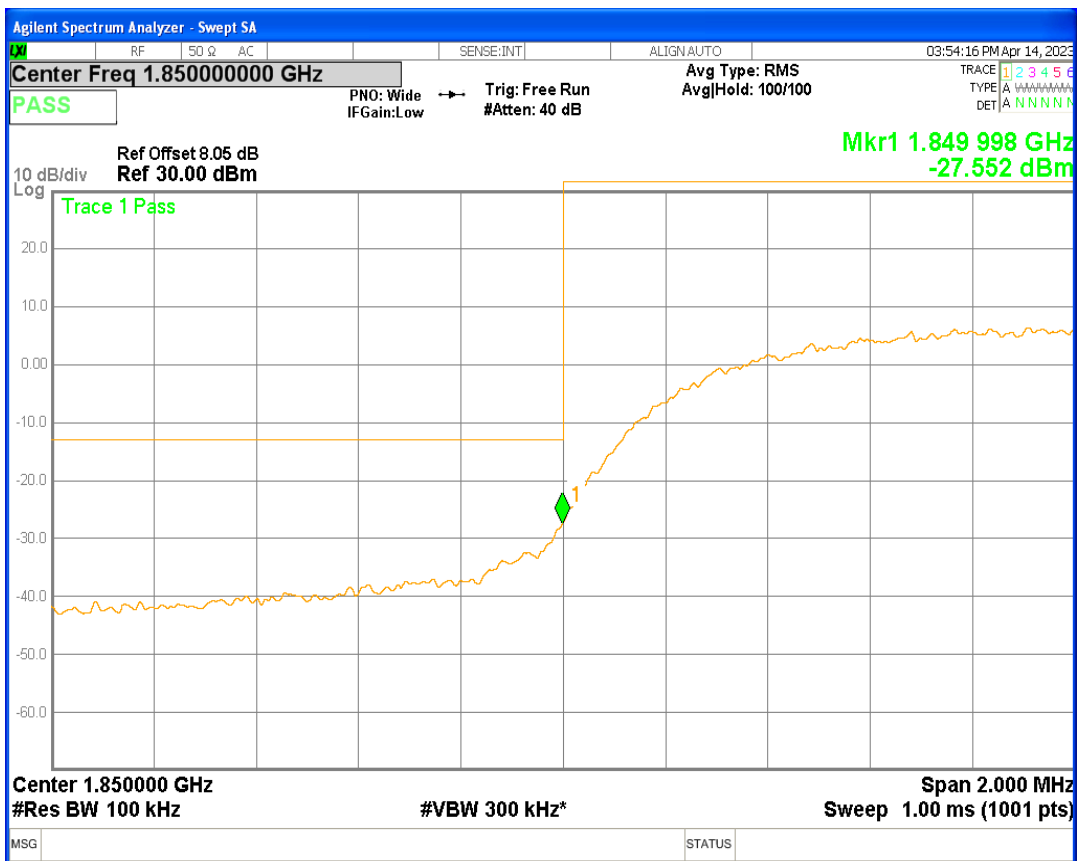

HSUPA Band2 Subtest1 Channel=9262