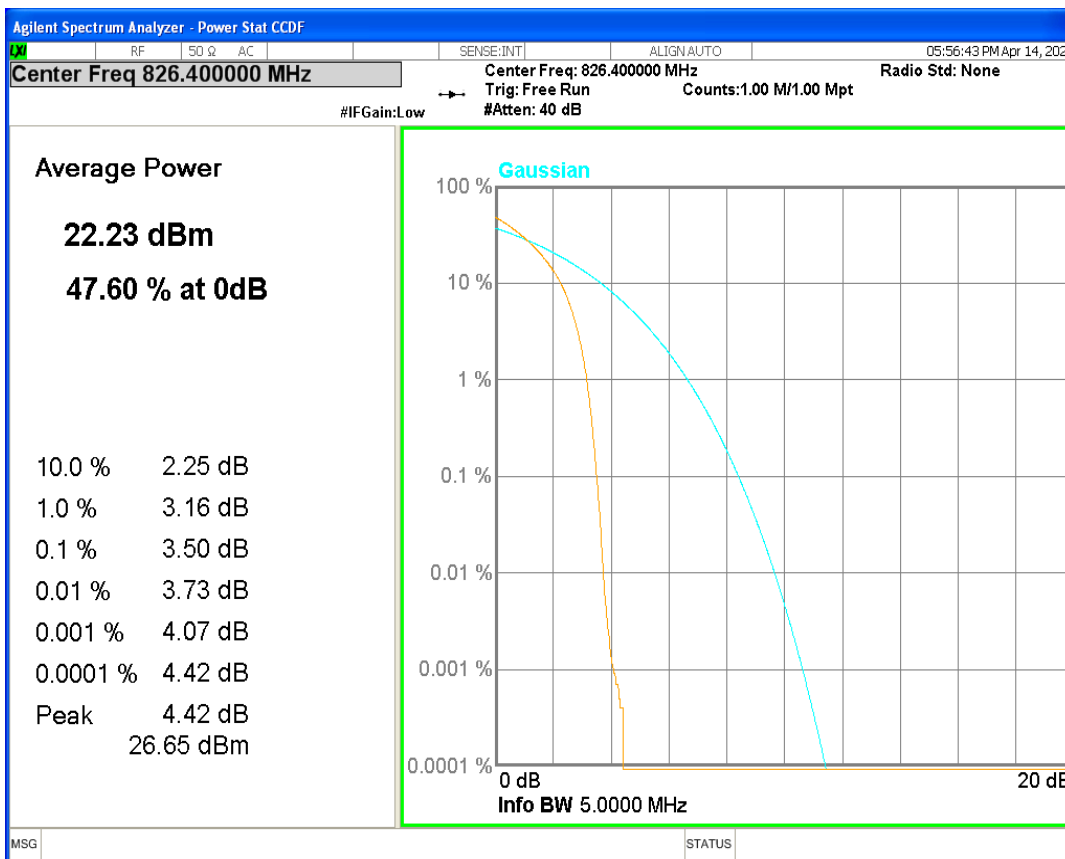

HSDPA Band5 Subtest2 Channel=4132