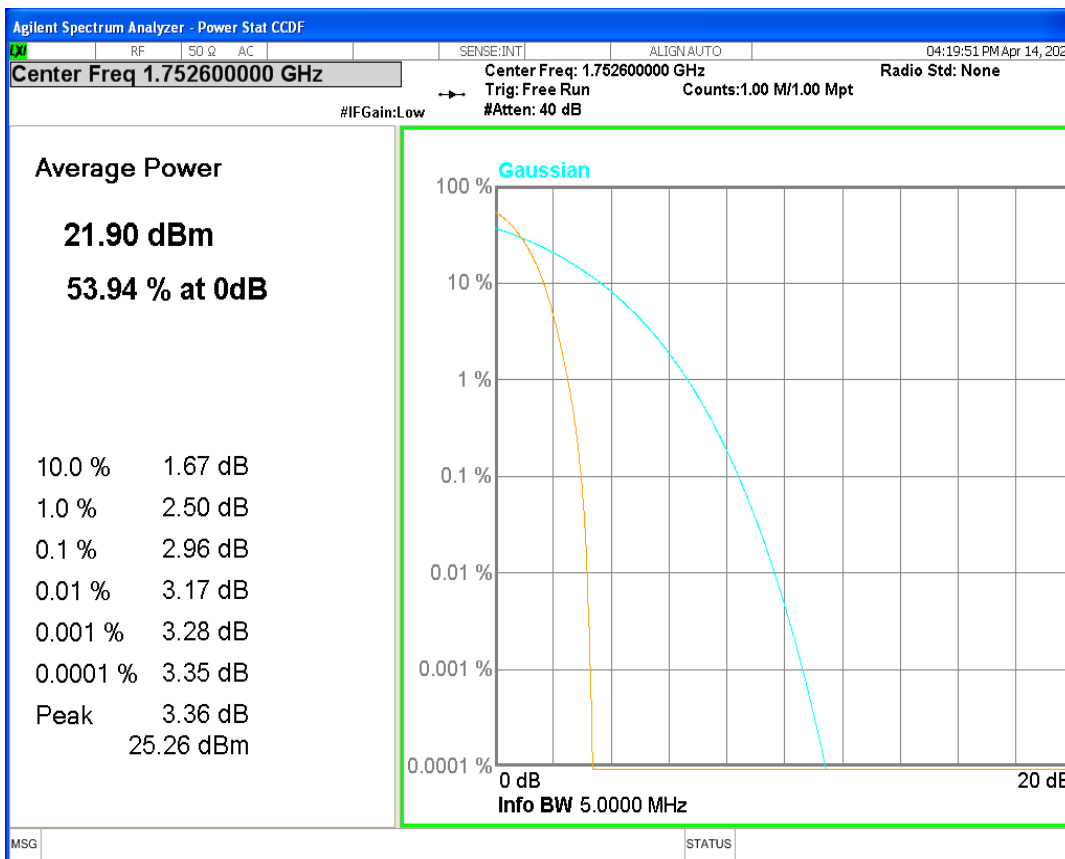

HSUPA Band4 Subtest1 Channel=1513

WCDMA Band4 Channel=1312

WCDMA Band4 Channel=1450

WCDMA Band4 Channel=1513

HSDPA Band5 Subtest1 Channel=4132

HSDPA Band5 Subtest1 Channel=4182

HSDPA Band5 Subtest1 Channel=4233