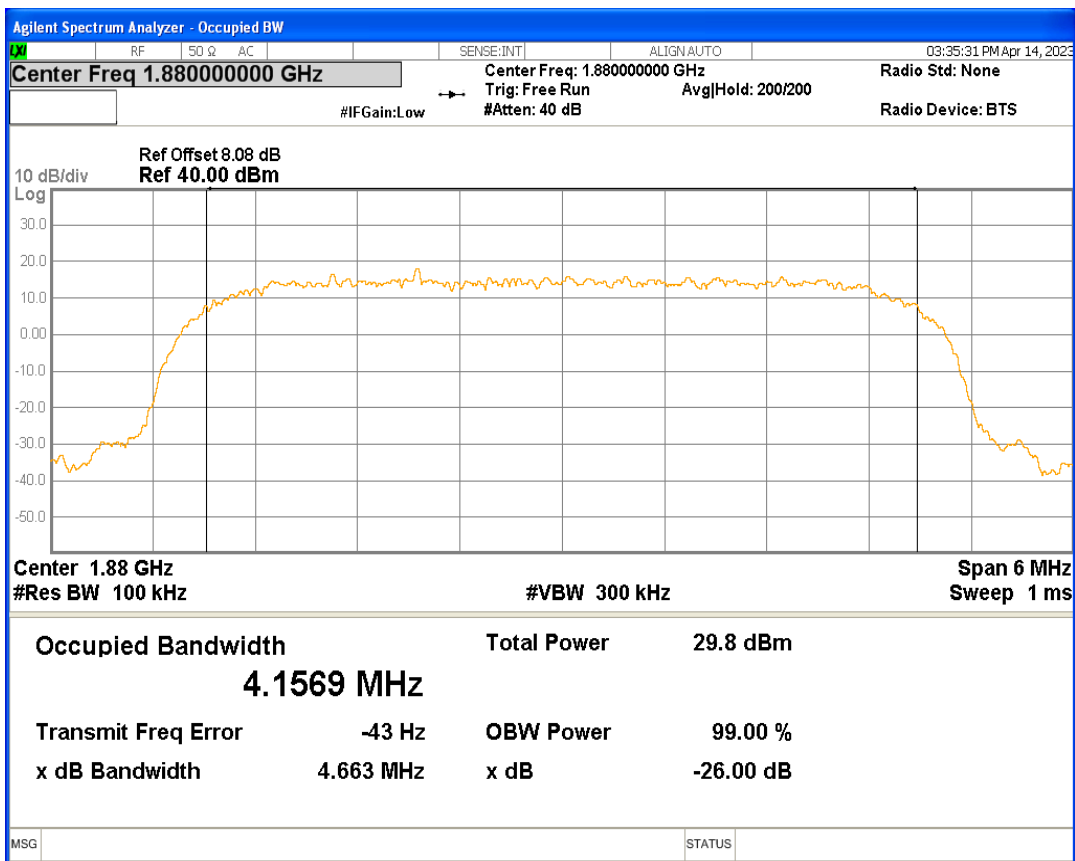

WCDMA Band2 Channel=9400