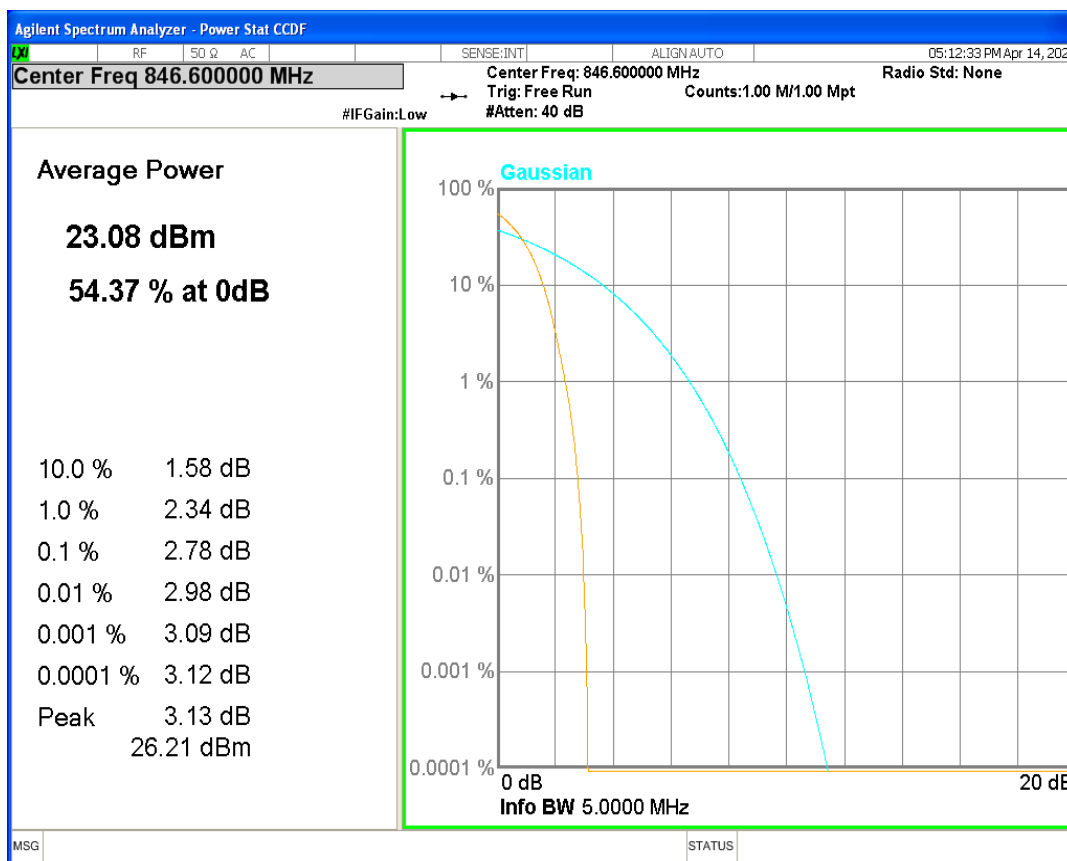

HSUPA Band5 Subtest5 Channel=4132

HSUPA Band5 Subtest5 Channel=4182

HSUPA Band5 Subtest5 Channel=4233

WCDMA Band5 Channel=4132

WCDMA Band5 Channel=4182

WCDMA Band5 Channel=4233

**04 Occupied bandwidth**

Band	Channel	Frequency (MHz)	99% OBW (kHz)	-26dB EBW (kHz)	Verdict
HSDPA Band2 Subtest1	9262	1852.4	4160.175	4663.109	PASS
HSDPA Band2 Subtest1	9400	1880	4169.818	4676.808	PASS
HSDPA Band2 Subtest1	9538	1907.6	4152.570	4667.022	PASS
HSUPA Band2 Subtest1	9262	1852.4	4162.604	4652.356	PASS
HSUPA Band2 Subtest1	9400	1880	4168.489	4681.137	PASS
HSUPA Band2 Subtest1	9538	1907.6	4152.512	4642.669	PASS
WCDMA Band2	9262	1852.4	4156.775	4683.893	PASS
WCDMA Band2	9400	1880	4156.928	4663.037	PASS
WCDMA Band2	9538	1907.6	4160.807	4672.062	PASS
HSDPA Band4 Subtest1	1312	1712.4	4135.485	4667.525	PASS
HSDPA Band4 Subtest1	1450	1740	4174.584	4662.688	PASS
HSDPA Band4 Subtest1	1513	1752.6	4166.677	4659.195	PASS
HSUPA Band4 Subtest1	1312	1712.4	4178.992	4681.300	PASS
HSUPA Band4 Subtest1	1450	1740	4157.435	4679.814	PASS
HSUPA Band4 Subtest1	1513	1752.6	4139.229	4669.381	PASS
WCDMA Band4	1312	1712.4	4149.265	4670.778	PASS
WCDMA Band4	1450	1740	4157.398	4649.033	PASS
WCDMA Band4	1513	1752.6	4174.401	4692.368	PASS
HSDPA Band5 Subtest1	4132	826.4	4180.073	4678.175	PASS
HSDPA Band5 Subtest1	4182	836.4	4157.704	4681.630	PASS
HSDPA Band5 Subtest1	4233	846.6	4161.544	4691.990	PASS