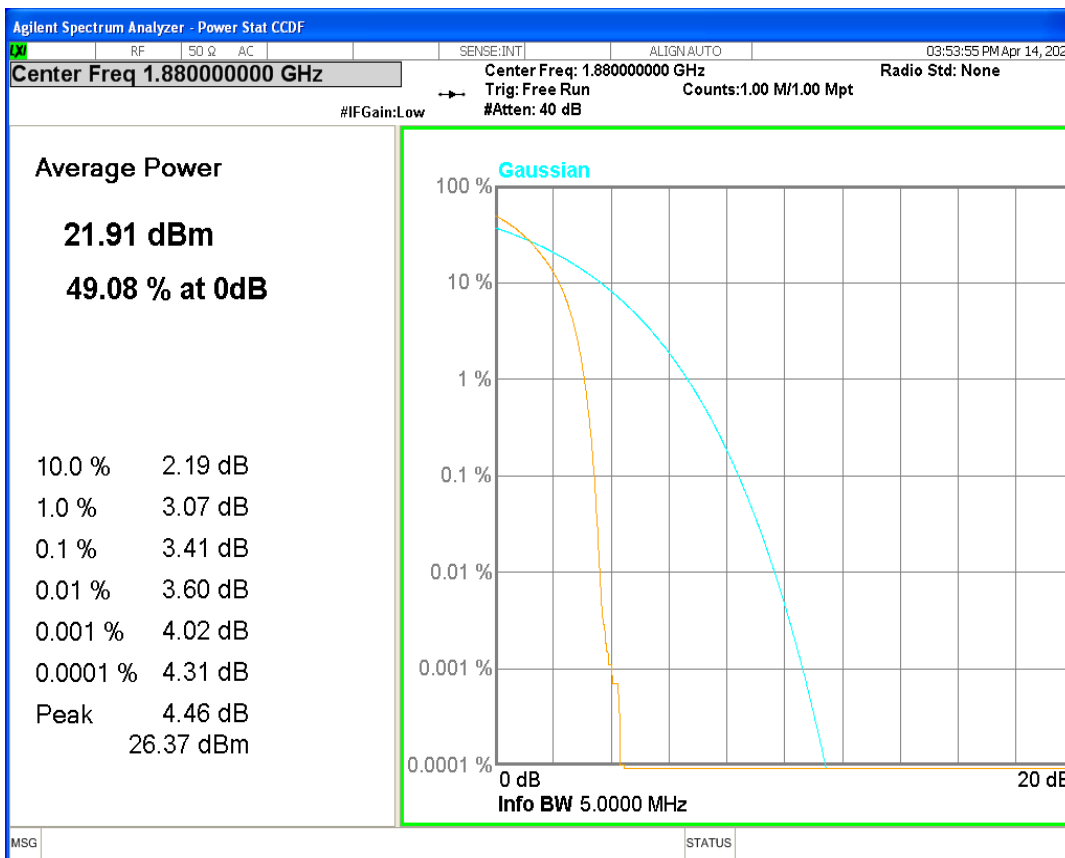

HSDPA Band2 Subtest1 Channel=9262

HSDPA Band2 Subtest1 Channel=9400

HSDPA Band2 Subtest1 Channel=9538

HSUPA Band2 Subtest1 Channel=9262

HSUPA Band2 Subtest1 Channel=9400

HSUPA Band2 Subtest1 Channel=9538

WCDMA Band2 Channel=9262