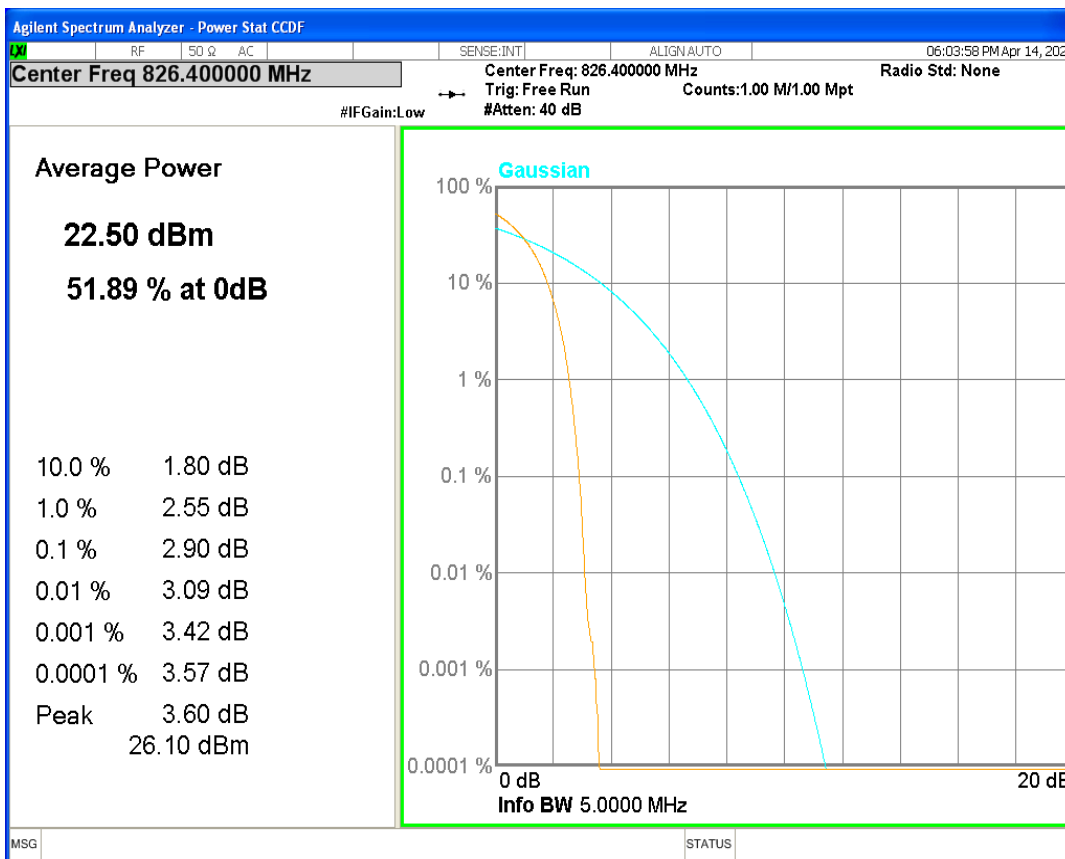

HSUPA Band5 Subtest4 Channel=4132