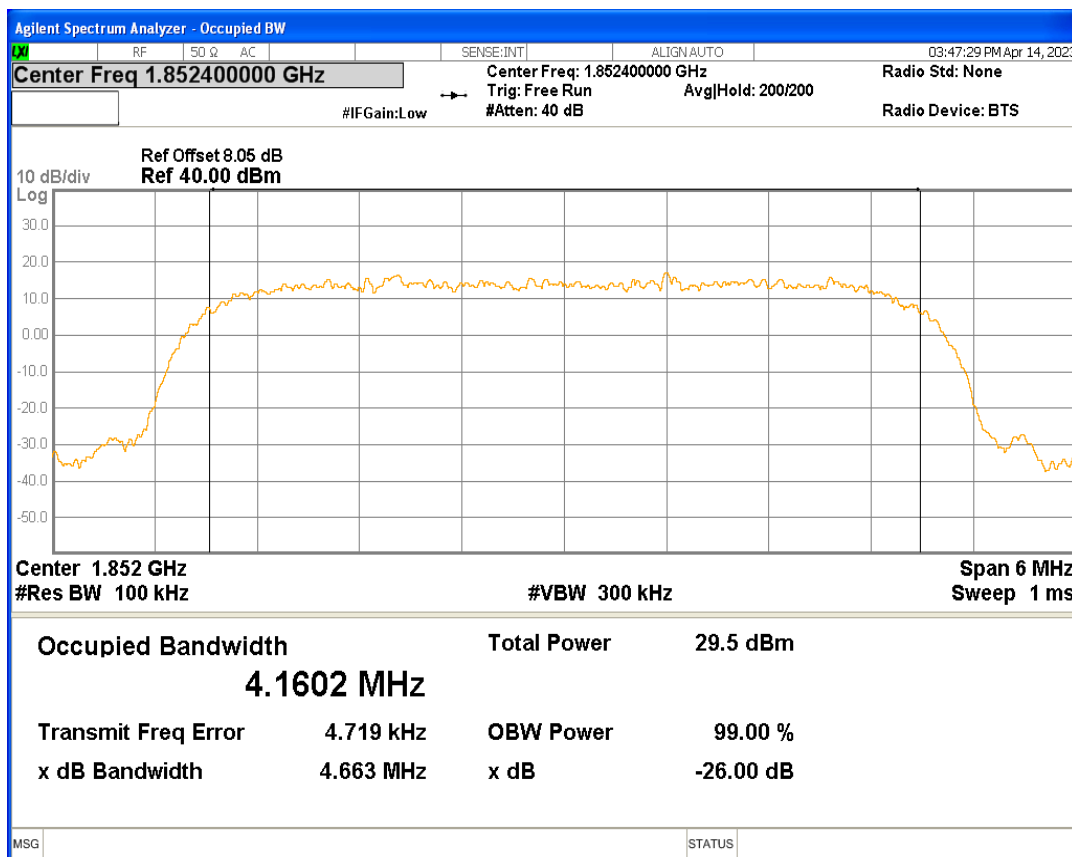

HSUPA Band5 Subtest1	4132	826.4	4149.103	4648.985	PASS
HSUPA Band5 Subtest1	4182	836.4	4171.428	4687.781	PASS
HSUPA Band5 Subtest1	4233	846.6	4163.448	4669.610	PASS
WCDMA Band5	4132	826.4	4162.996	4679.631	PASS
WCDMA Band5	4182	836.4	4161.878	4718.226	PASS
WCDMA Band5	4233	846.6	4149.060	4681.711	PASS

HSDPA Band2 Subtest1 Channel=9262