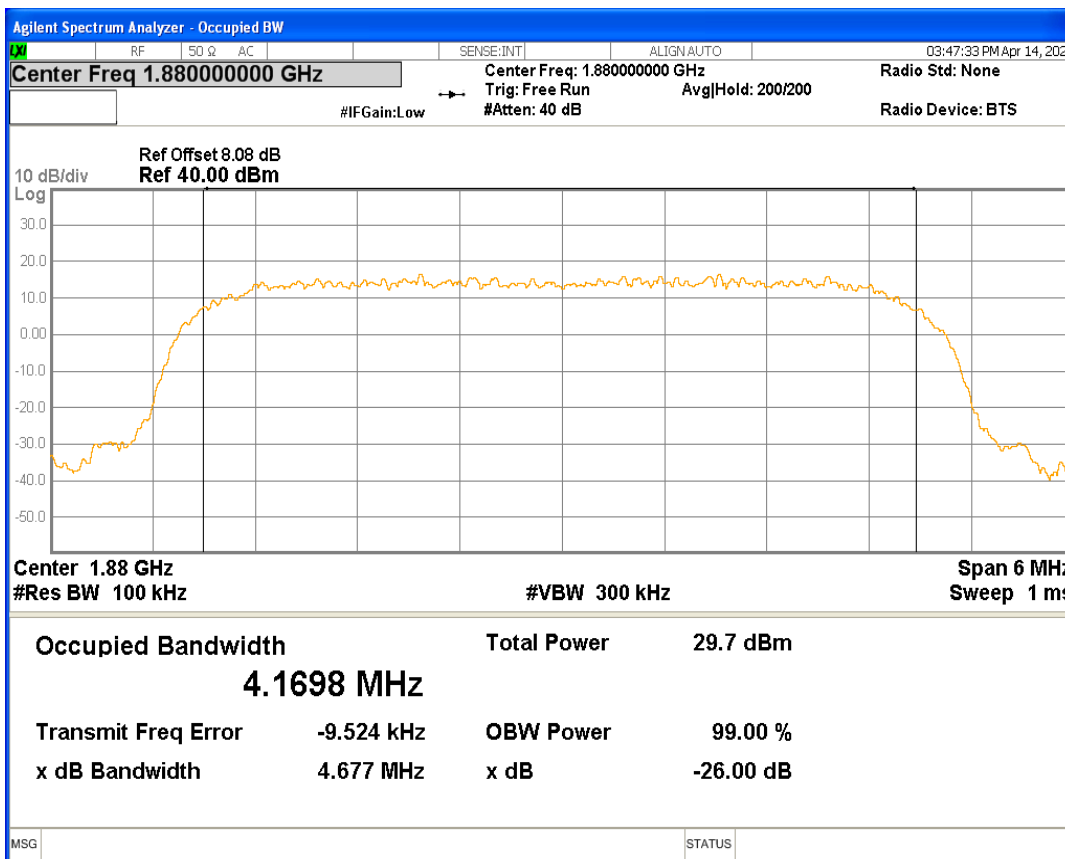

HSDPA Band2 Subtest1 Channel=9400