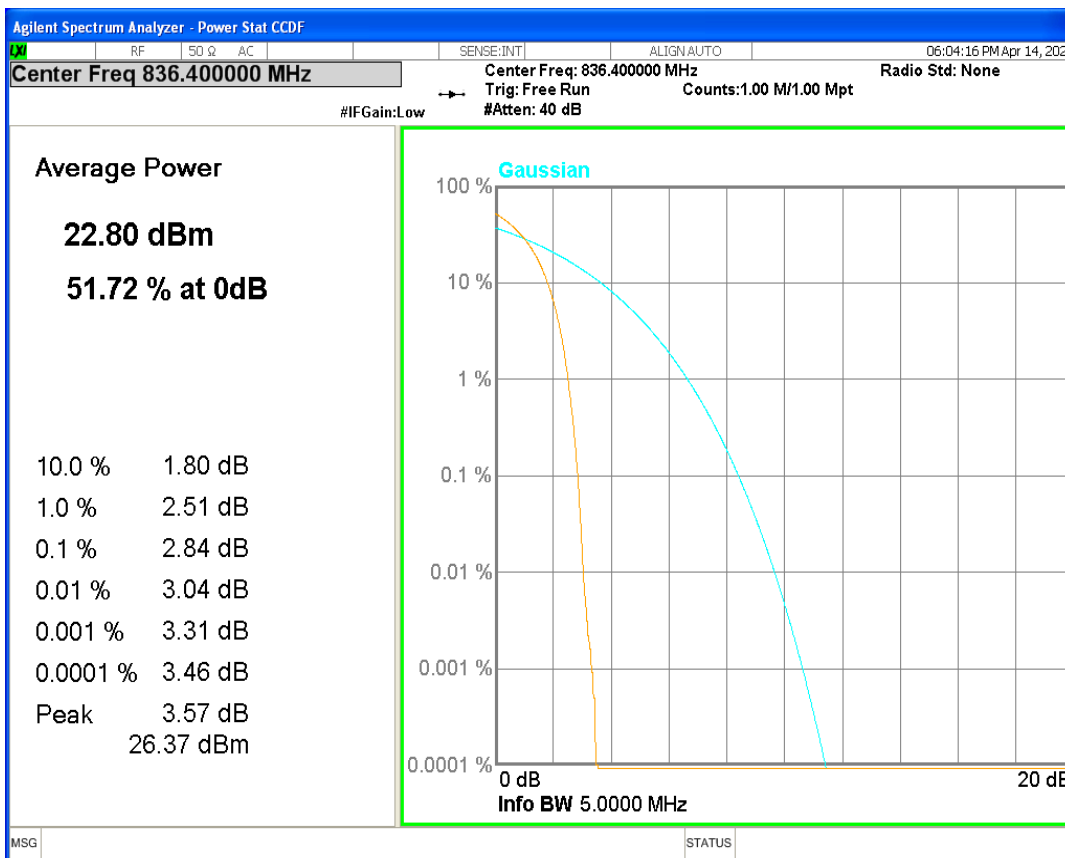

HSUPA Band5 Subtest4 Channel=4182