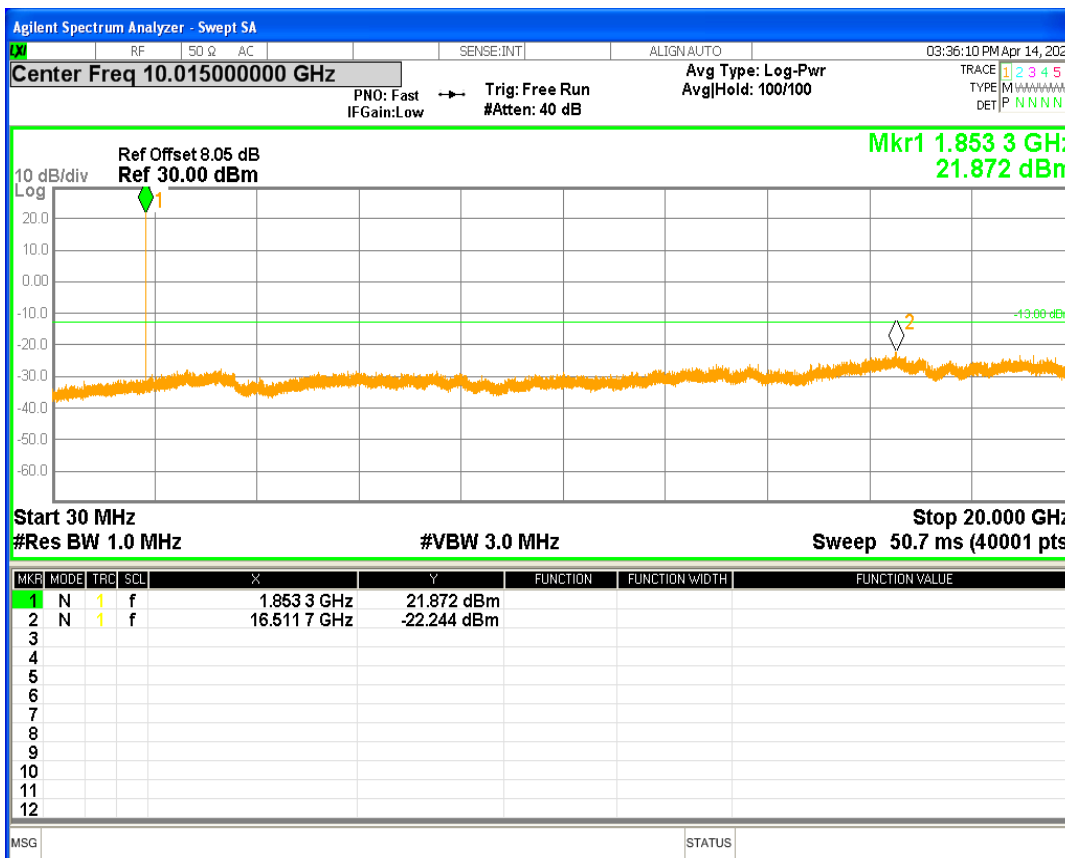

HSDPA Band2 Subtest1 Channel=9262

HSDPA Band2 Subtest1 Channel=9400

HSDPA Band2 Subtest1 Channel=9538

HSUPA Band2 Subtest1 Channel=9262

HSUPA Band2 Subtest1 Channel=9400

HSUPA Band2 Subtest1 Channel=9538

WCDMA Band2 Channel=9262