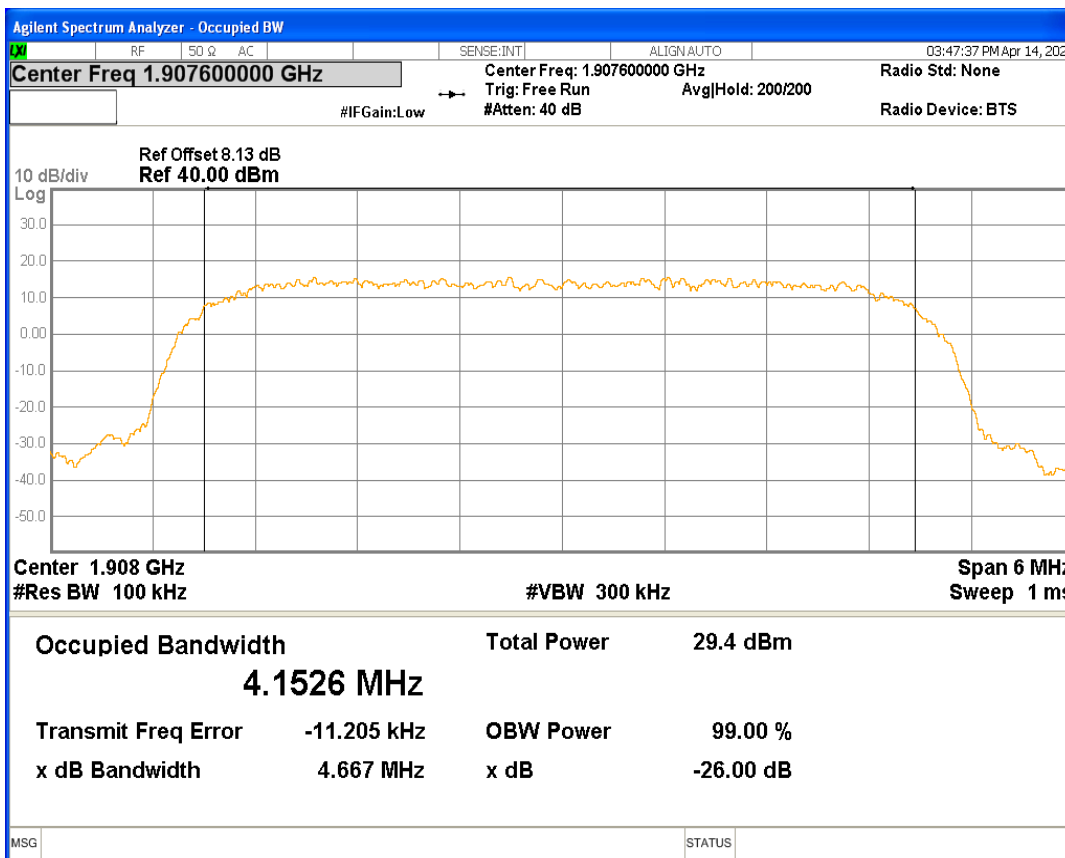

HSDPA Band2 Subtest1 Channel=9538