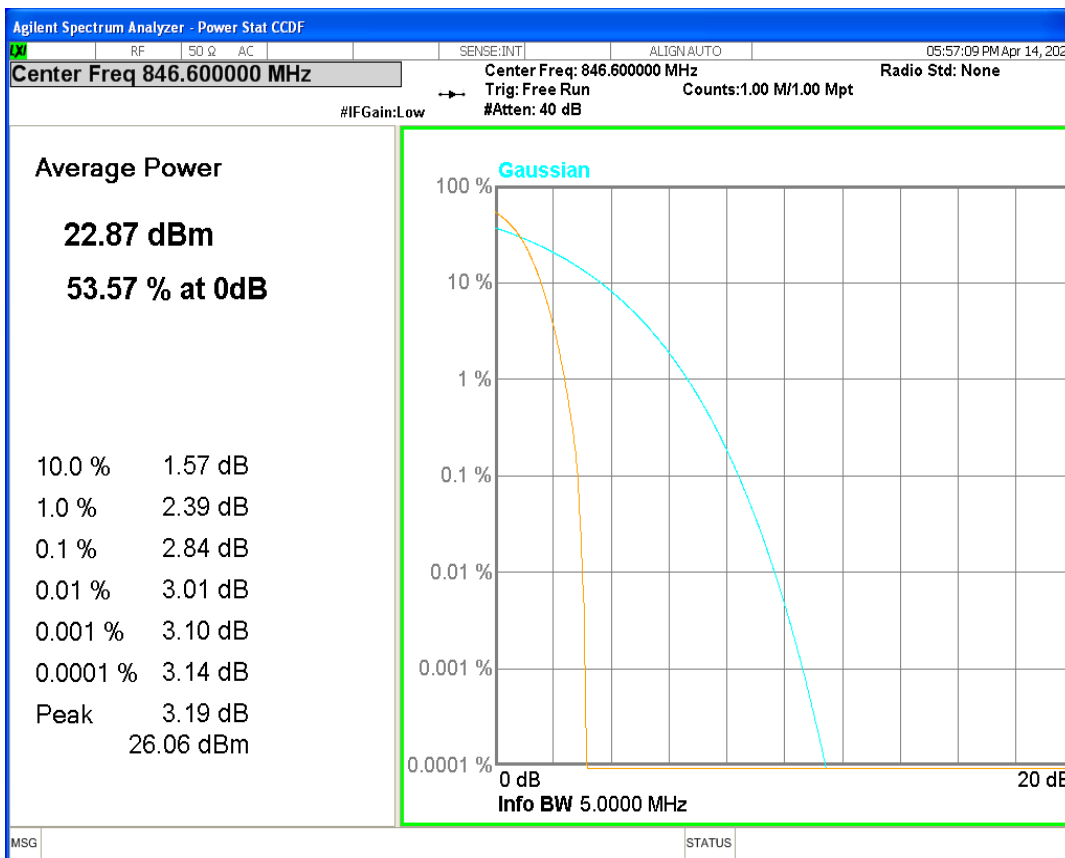

HSUPA Band4 Subtest1 Channel=1513

WCDMA Band4 Channel=1312

WCDMA Band4 Channel=1450

WCDMA Band4 Channel=1513

HSDPA Band5 Subtest1 Channel=4132

HSDPA Band5 Subtest1 Channel=4182

HSDPA Band5 Subtest1 Channel=4233