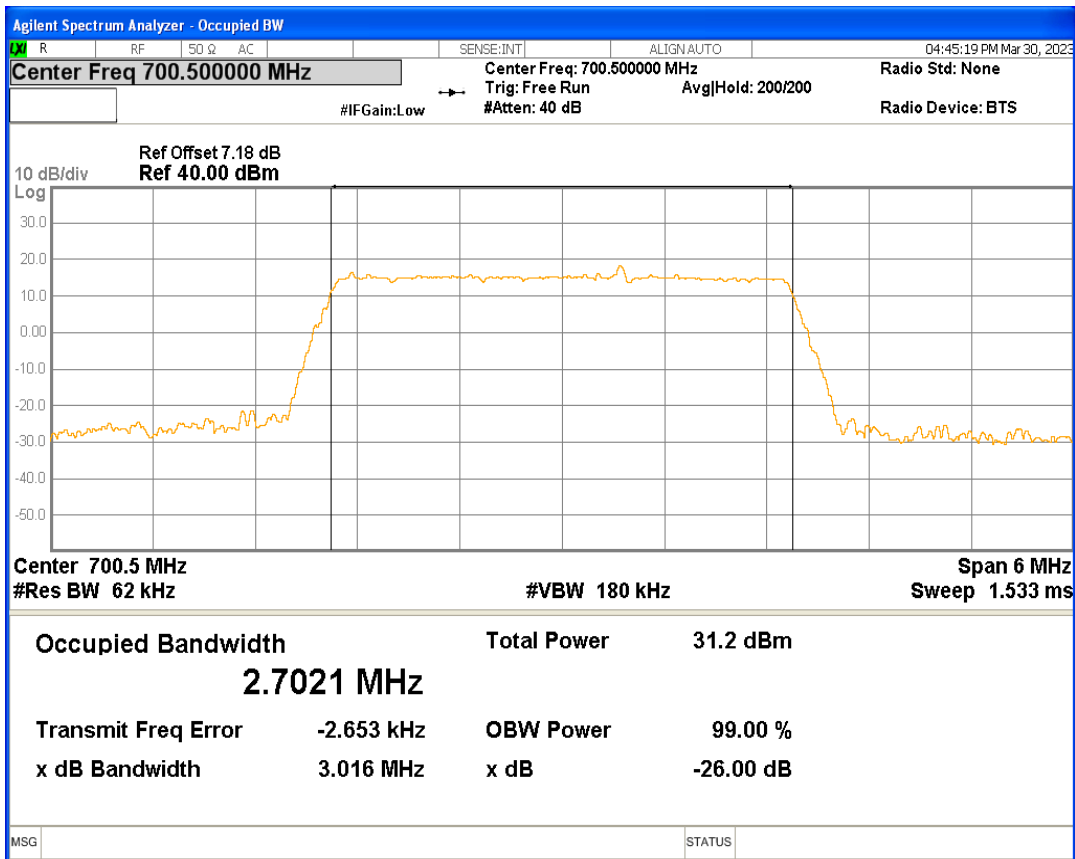

Band12 QPSK BW=3MHz Channel=23095 RB Size=15 Position=#0