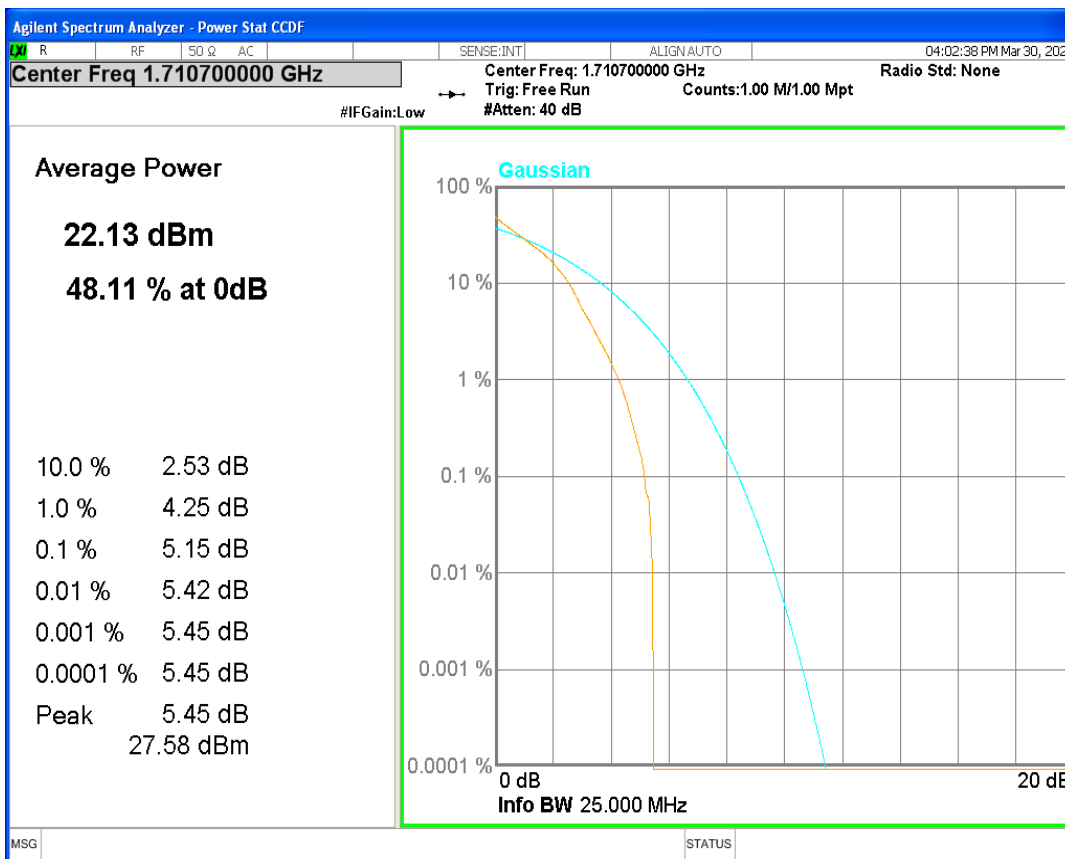

Band4 16QAM BW=5MHz Channel=19975 RB Size=1 Position=#0

Band4 16QAM BW=5MHz Channel=20175 RB Size=1 Position=#0

Band4 16QAM BW=5MHz Channel=20375 RB Size=1 Position=#0

Band4 QPSK BW=1.4MHz Channel=19957 RB Size=1 Position=#0