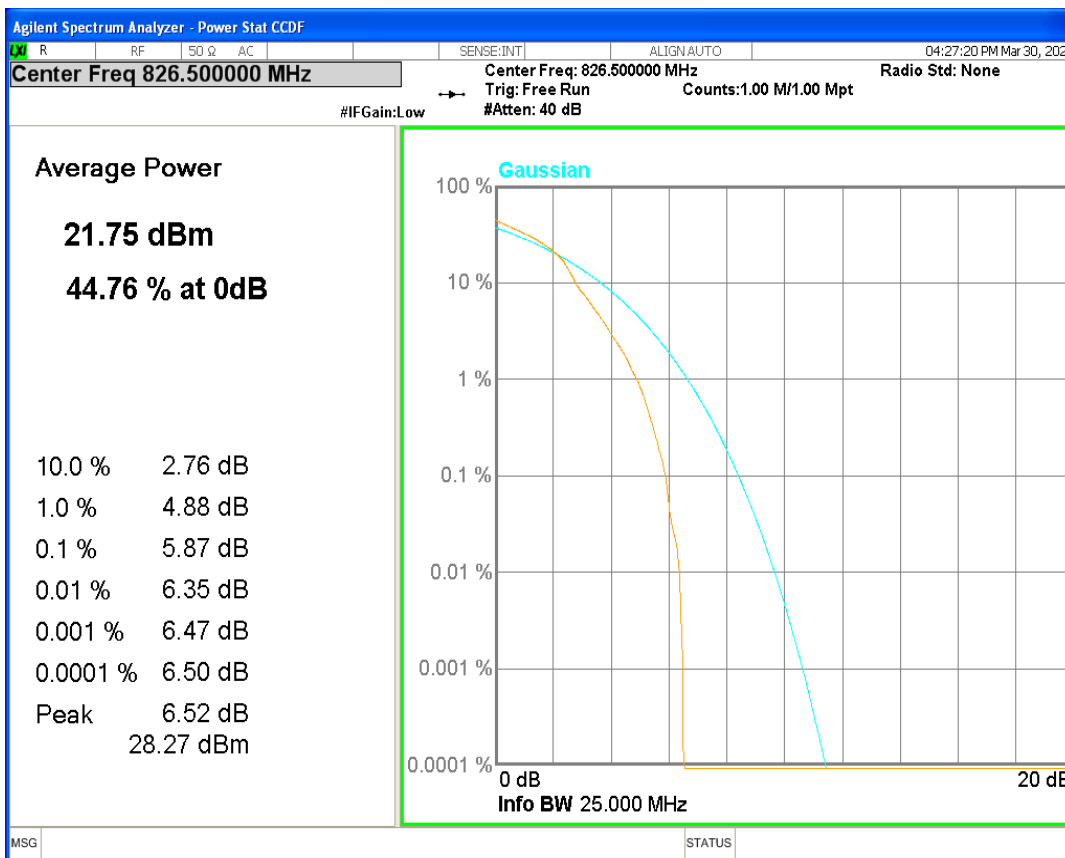

Band5 16QAM BW=5MHz Channel=20425 RB Size=1 Position=#0