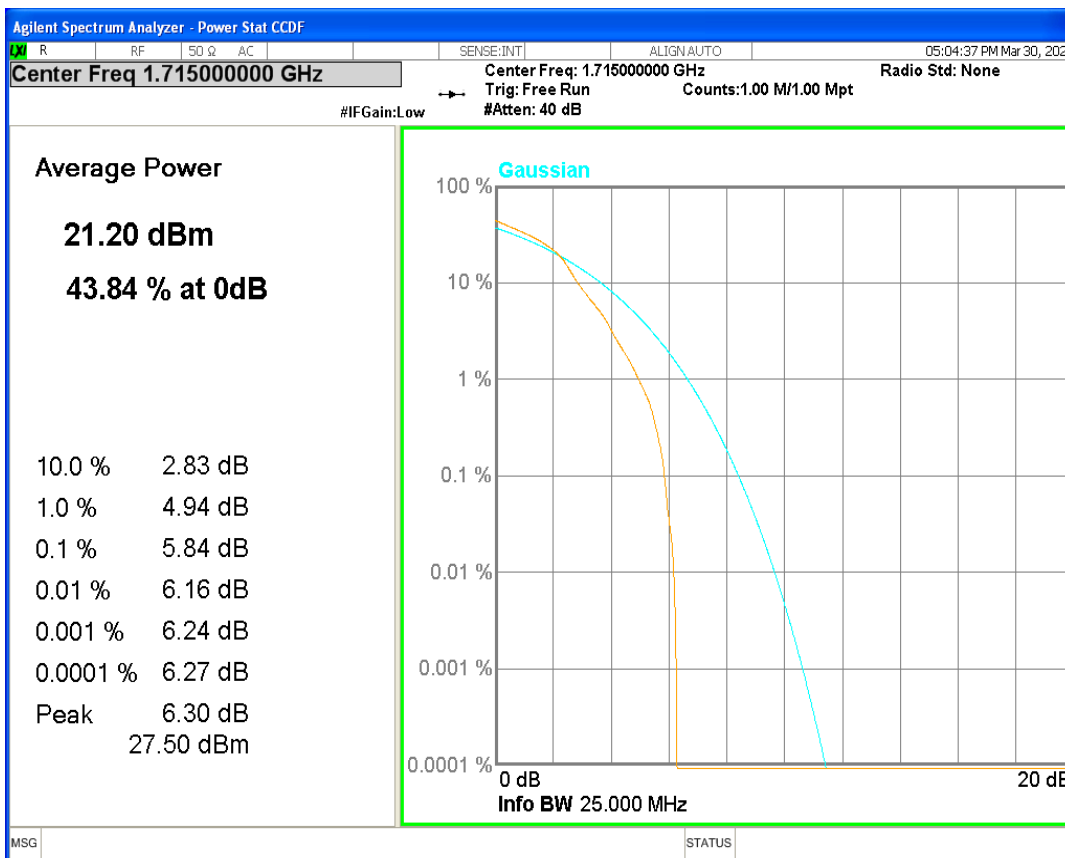

Band66 16QAM BW=10MHz Channel=132022 RB Size=1 Position=#0