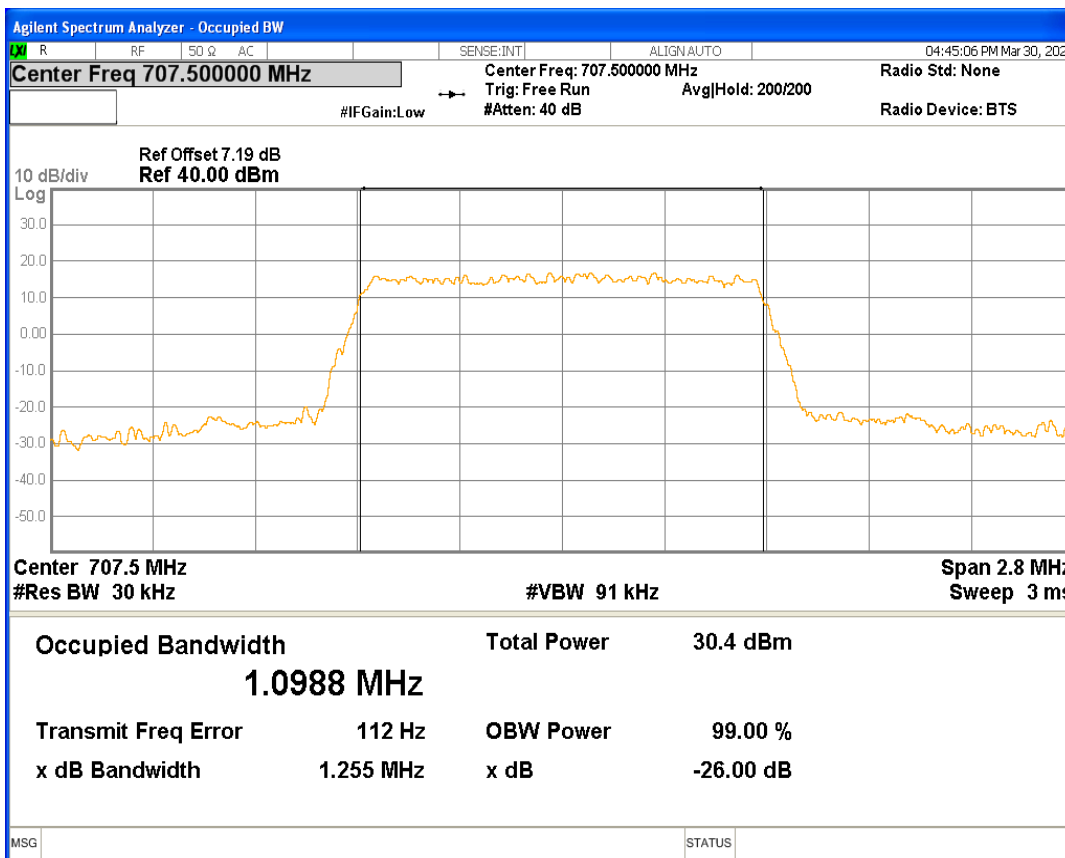

Band12 QPSK BW=1.4MHz Channel=23173 RB Size=6 Position=#0