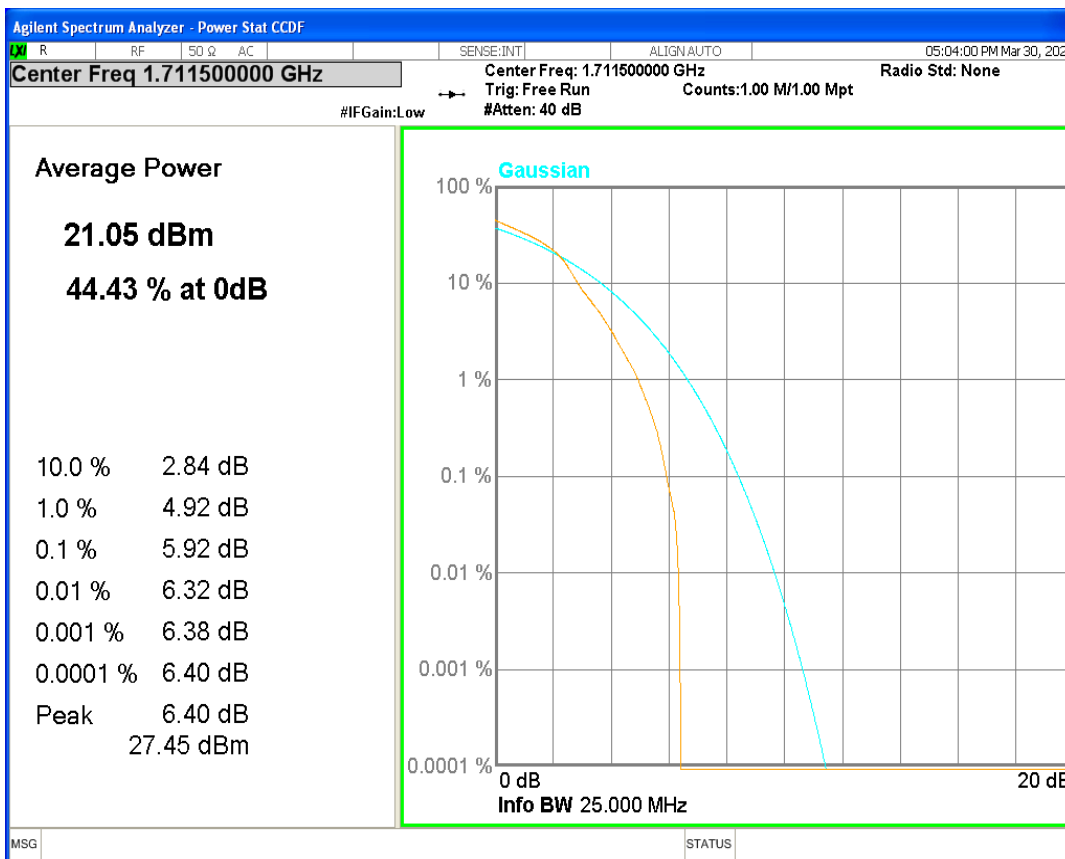

Band66 16QAM BW=3MHz Channel=131987 RB Size=1 Position=#0