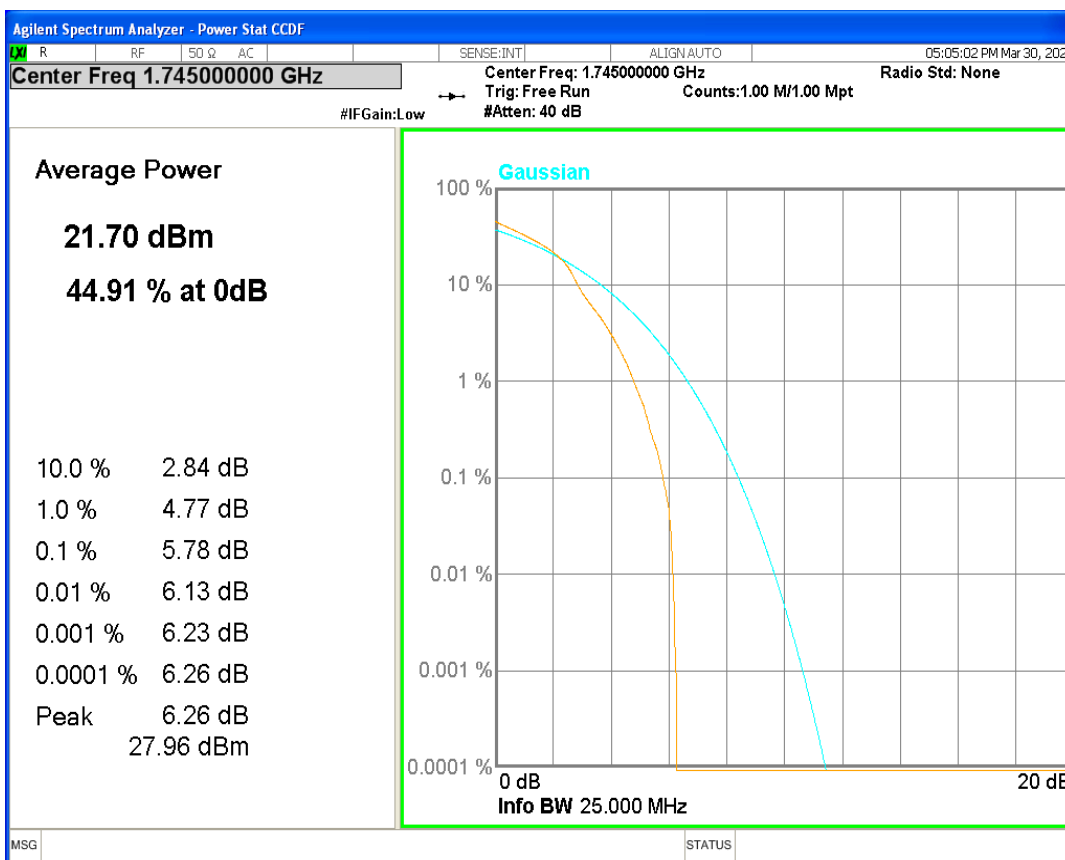

Band66 16QAM BW=15MHz Channel=132322 RB Size=1 Position=#0