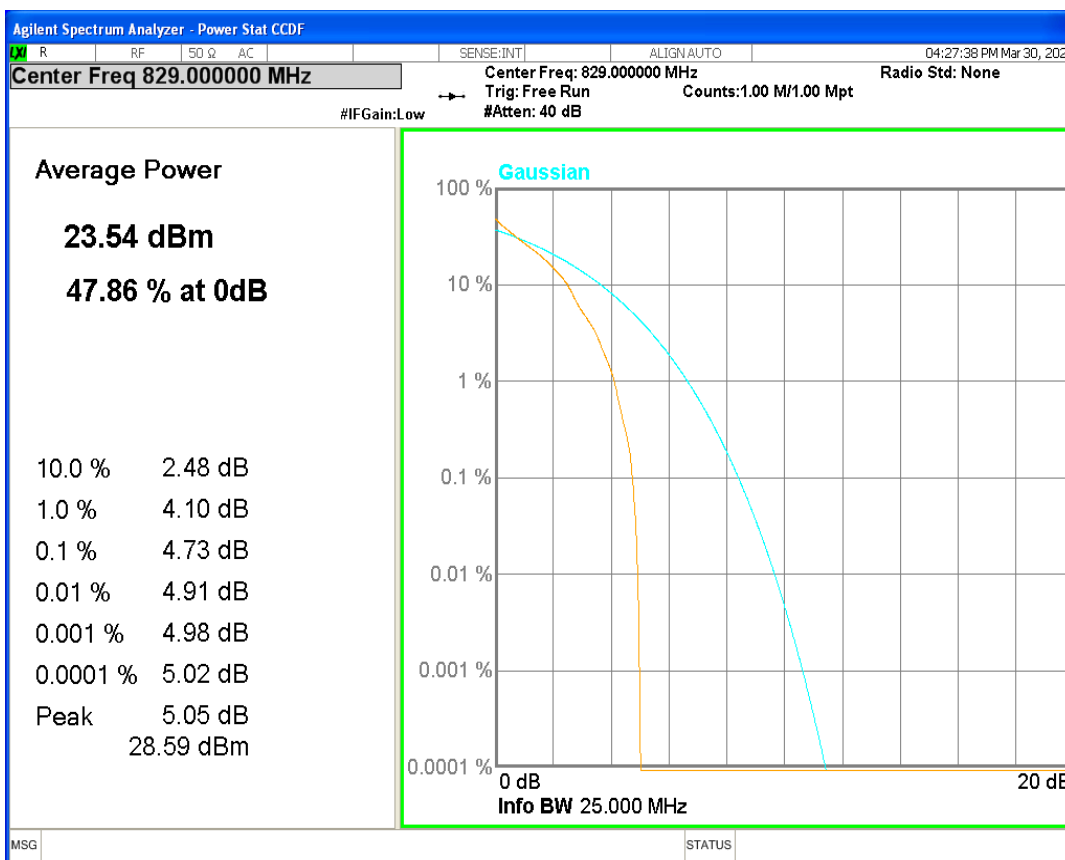

Band5 QPSK BW=10MHz Channel=20450 RB Size=1 Position=#0