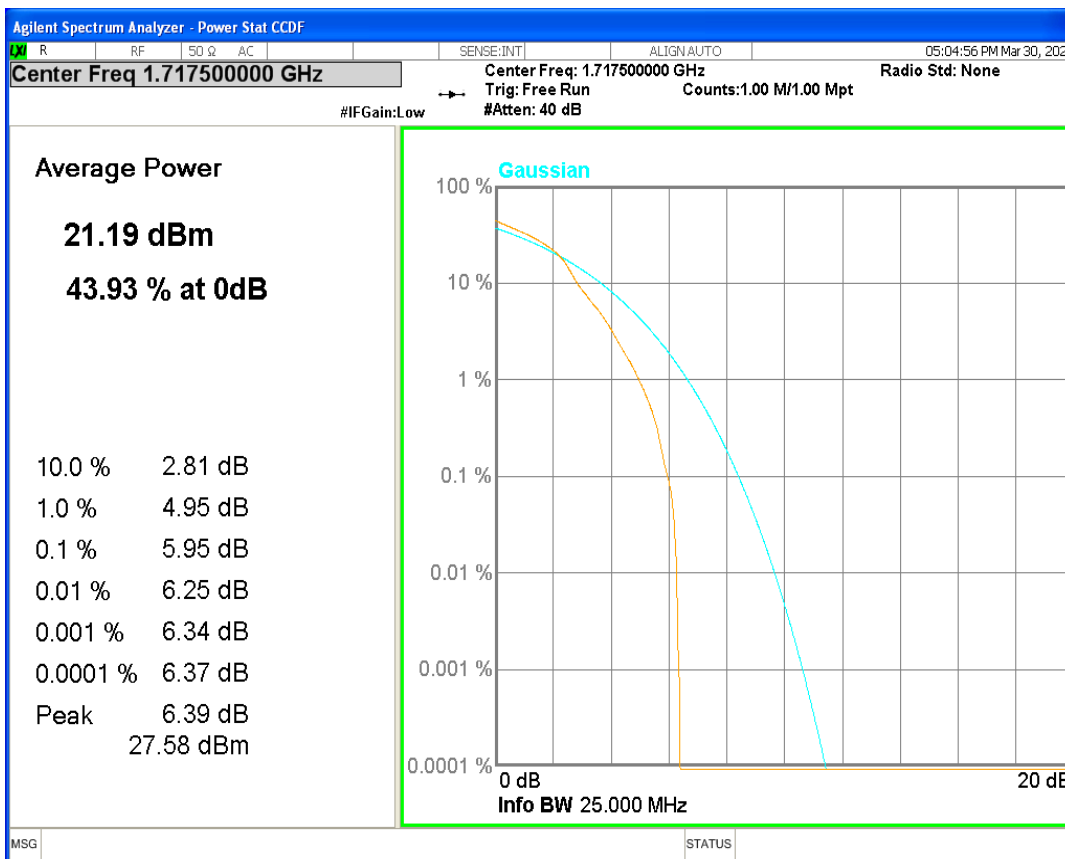

Band66 16QAM BW=10MHz Channel=132022 RB Size=1 Position=#0

Band66 16QAM BW=10MHz Channel=132322 RB Size=1 Position=#0

Band66 16QAM BW=10MHz Channel=132622 RB Size=1 Position=#0

Band66 16QAM BW=15MHz Channel=132047 RB Size=1 Position=#0