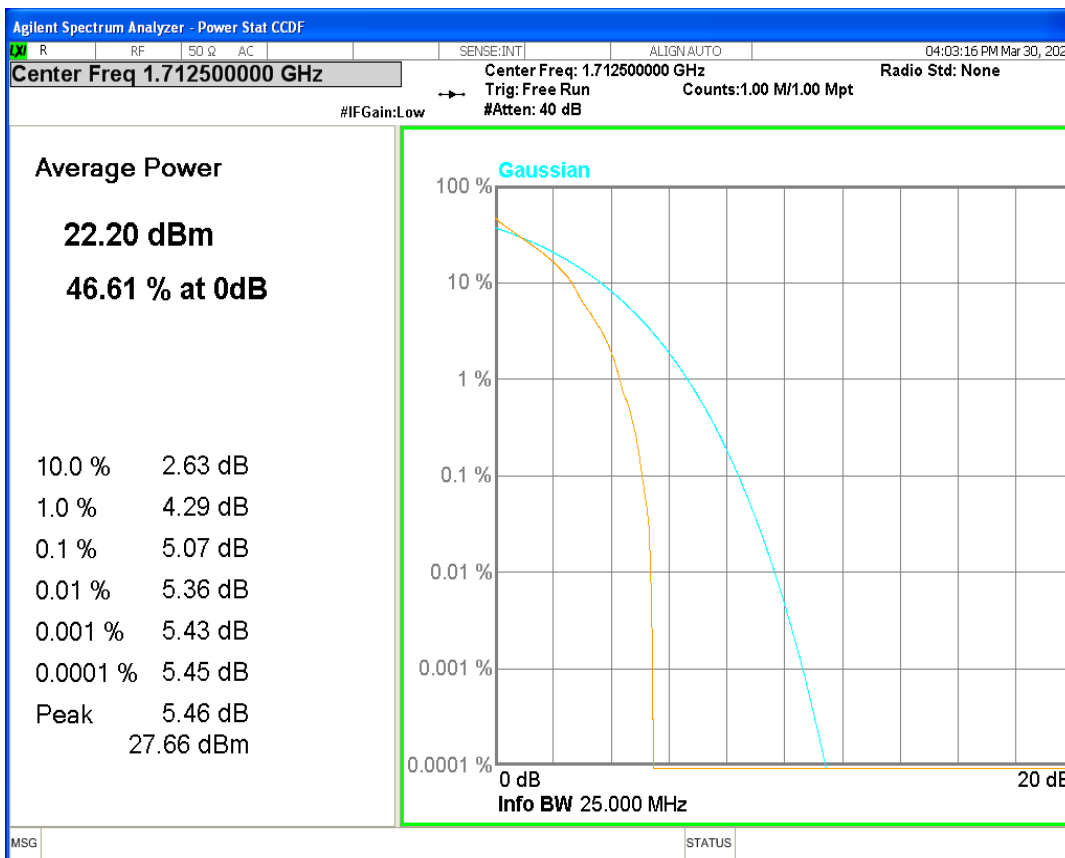

Band4 QPSK BW=5MHz Channel=19975 RB Size=1 Position=#0