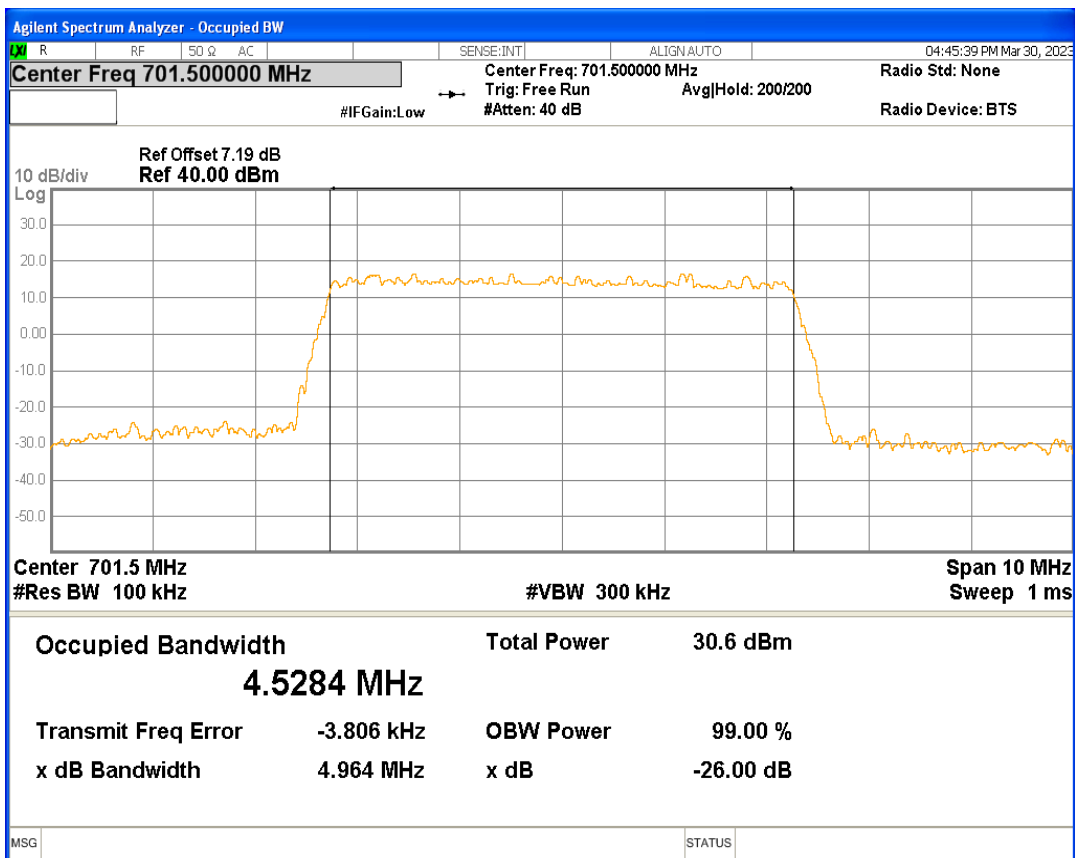

Band12 QPSK BW=5MHz Channel=23095 RB Size=25 Position=#0