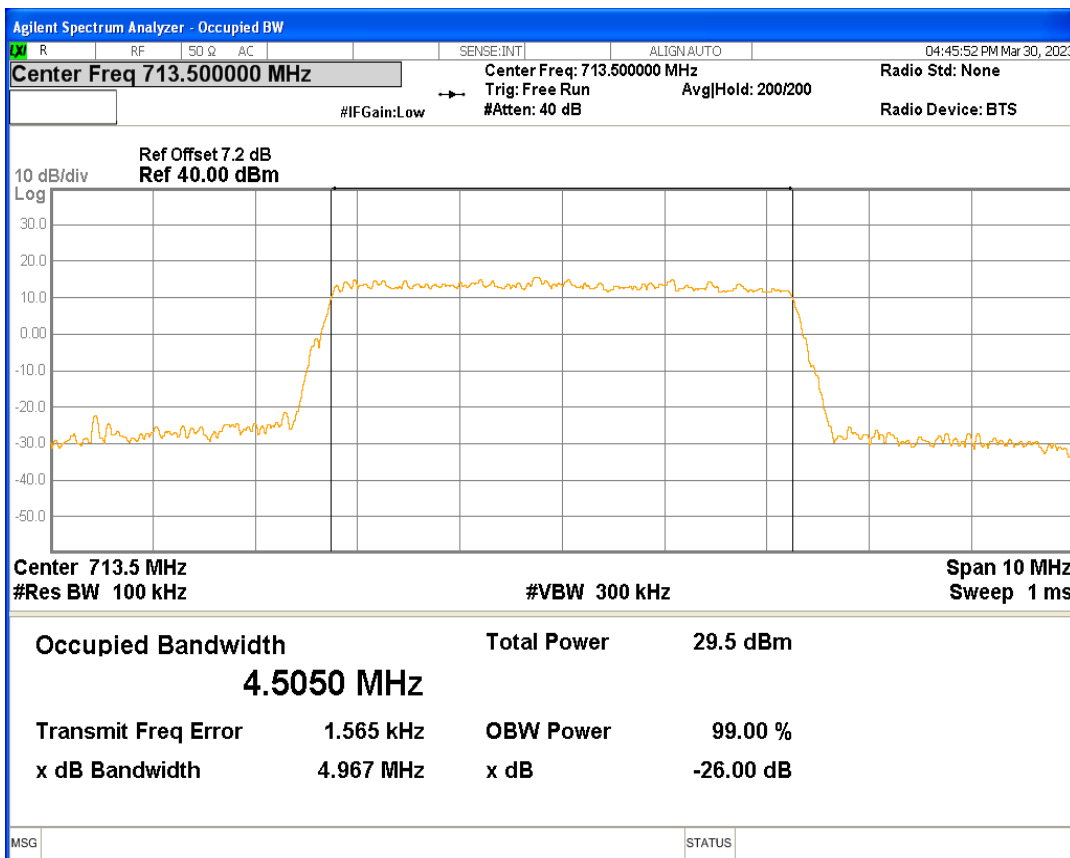

Band12 16QAM BW=3MHz Channel=23165 RB Size=15 Position=#0

Band12 16QAM BW=5MHz Channel=23035 RB Size=25 Position=#0

Band12 16QAM BW=5MHz Channel=23095 RB Size=25 Position=#0

Band12 16QAM BW=5MHz Channel=23155 RB Size=25 Position=#0