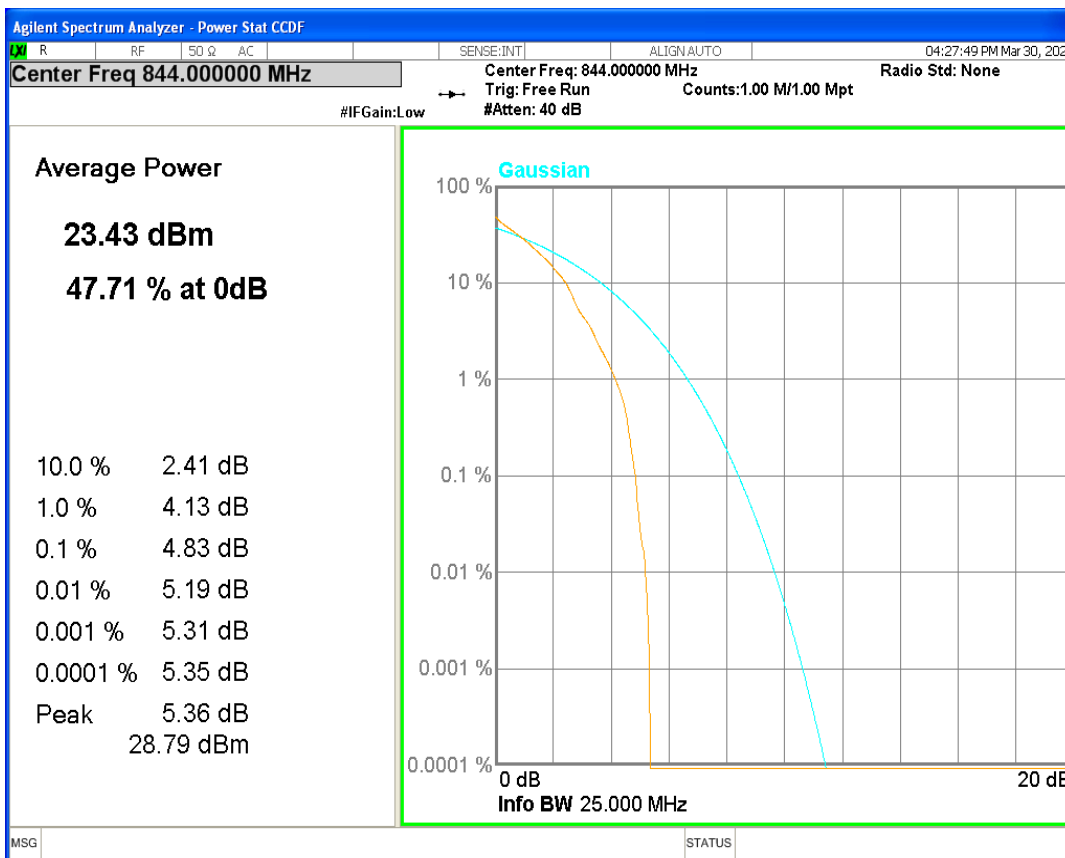

Band5 QPSK BW=10MHz Channel=20600 RB Size=1 Position=#0