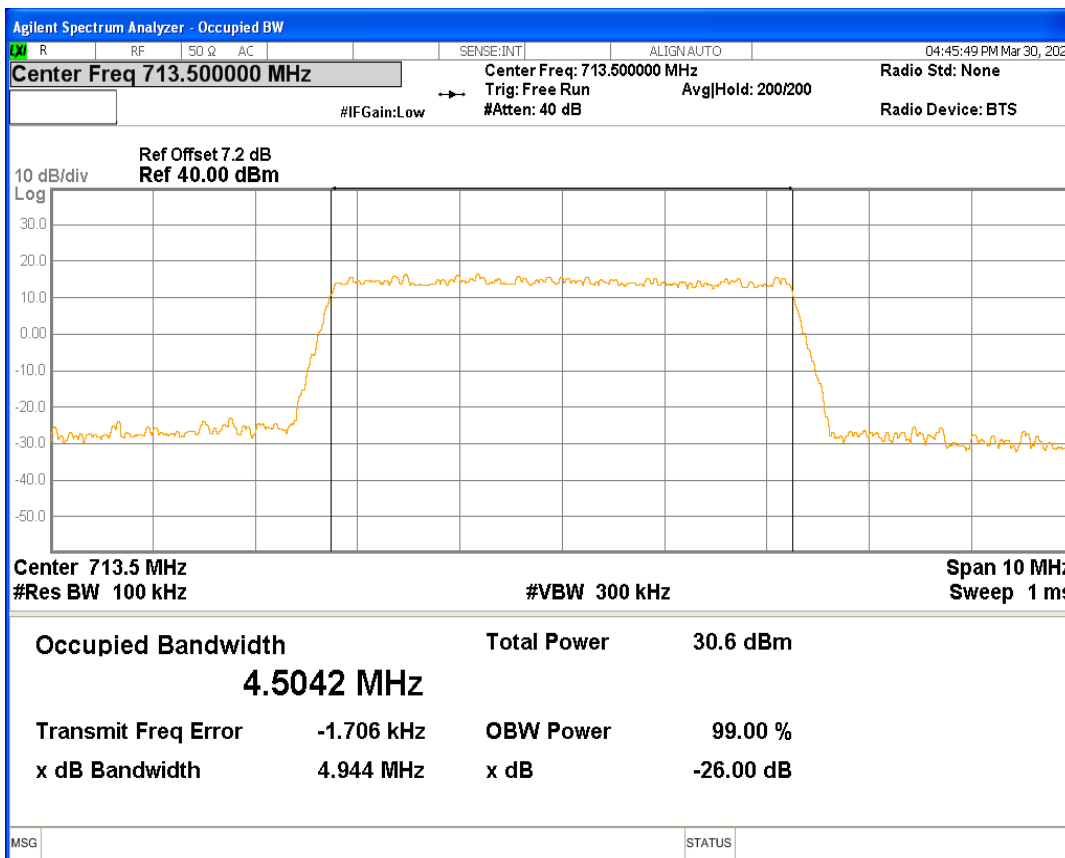

Band12 QPSK BW=3MHz Channel=23165 RB Size=15 Position=#0

Band12 QPSK BW=5MHz Channel=23035 RB Size=25 Position=#0

Band12 QPSK BW=5MHz Channel=23095 RB Size=25 Position=#0

Band12 QPSK BW=5MHz Channel=23155 RB Size=25 Position=#0