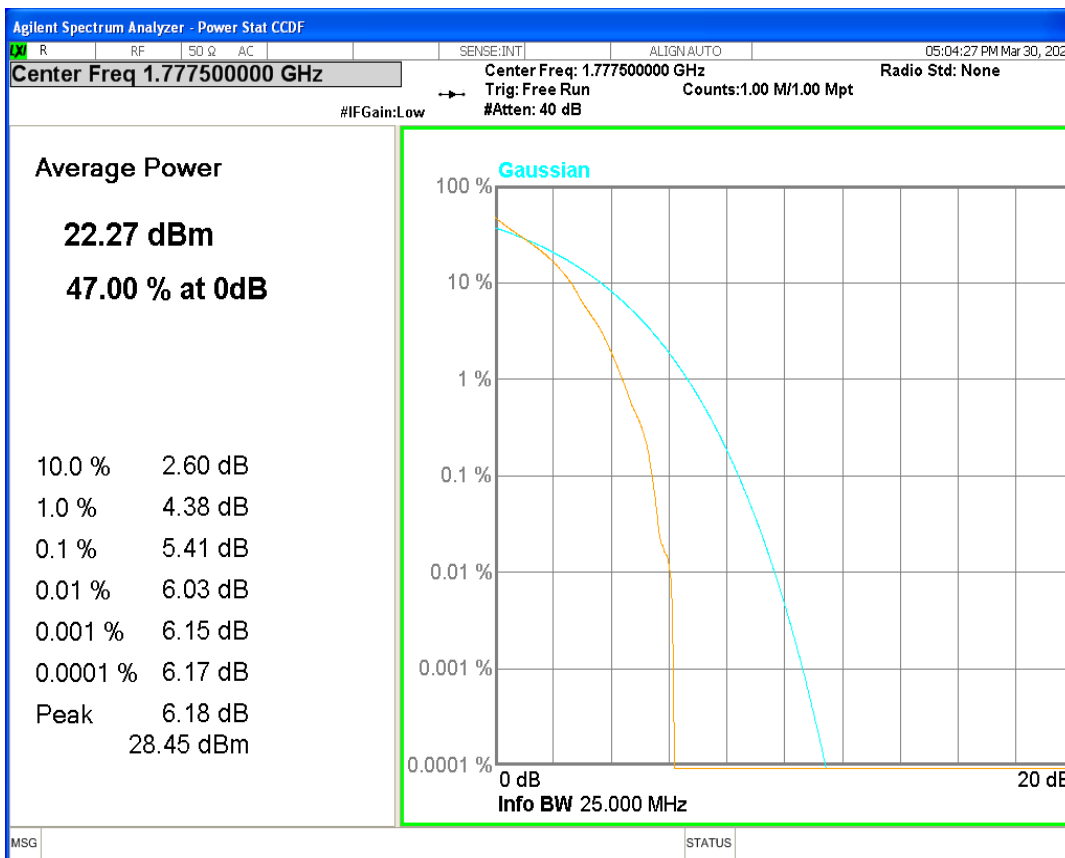

Band66 QPSK BW=5MHz Channel=132647 RB Size=1 Position=#0