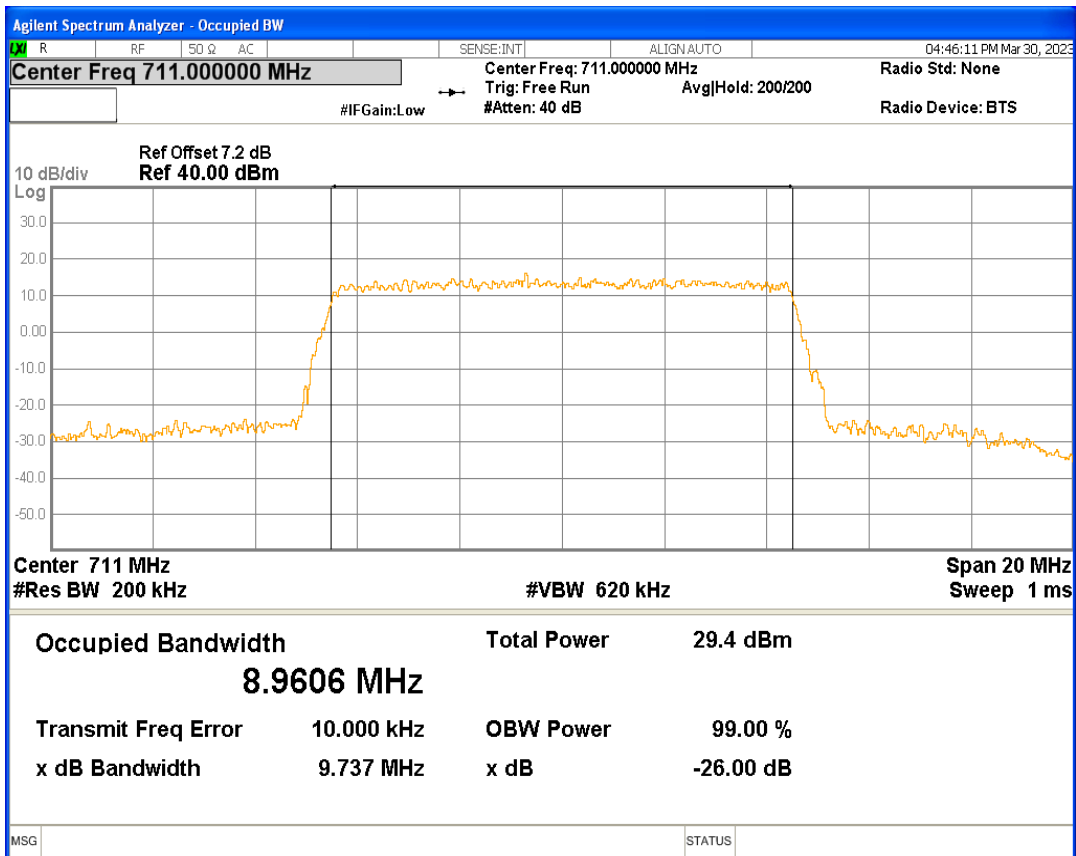

Band12 16QAM BW=3MHz Channel=23025 RB Size=15 Position=#0