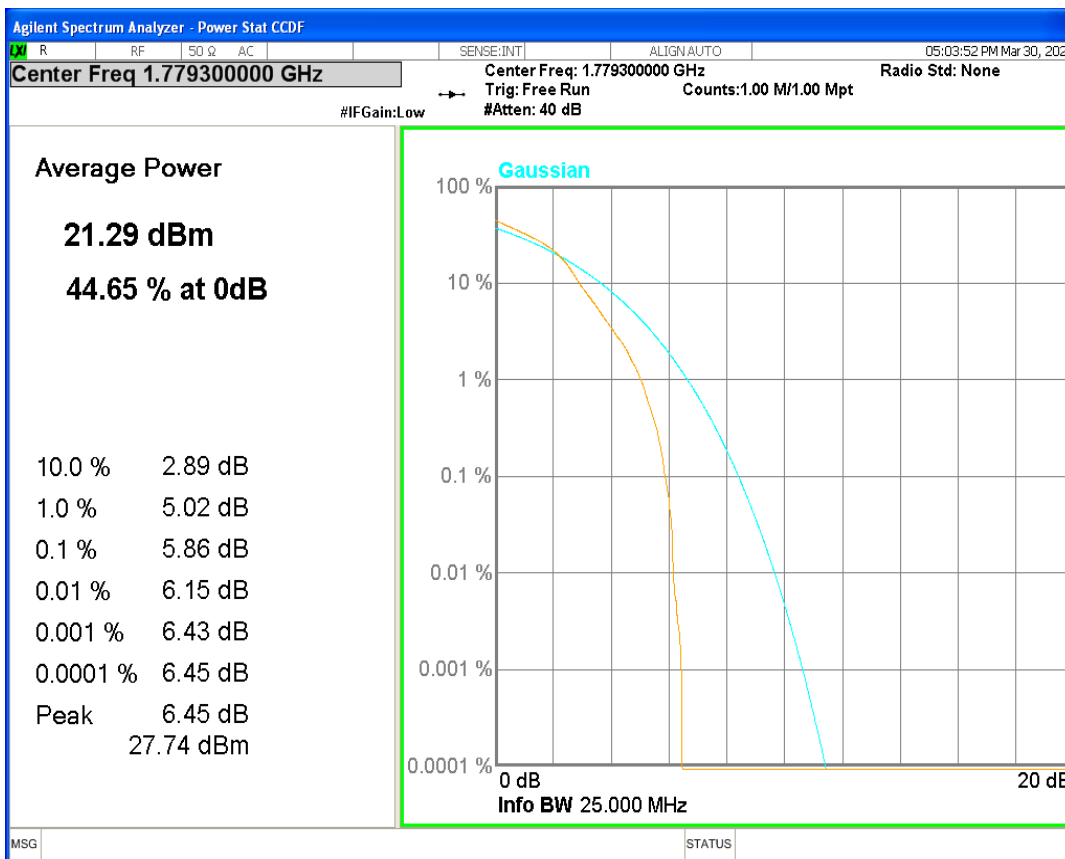

Band5 QPSK BW=5MHz Channel=20625 RB Size=1 Position=#0

Band66 16QAM BW=1.4MHz Channel=131979 RB Size=1 Position=#0

Band66 16QAM BW=1.4MHz Channel=132322 RB Size=1 Position=#0

Band66 16QAM BW=1.4MHz Channel=132665 RB Size=1 Position=#0