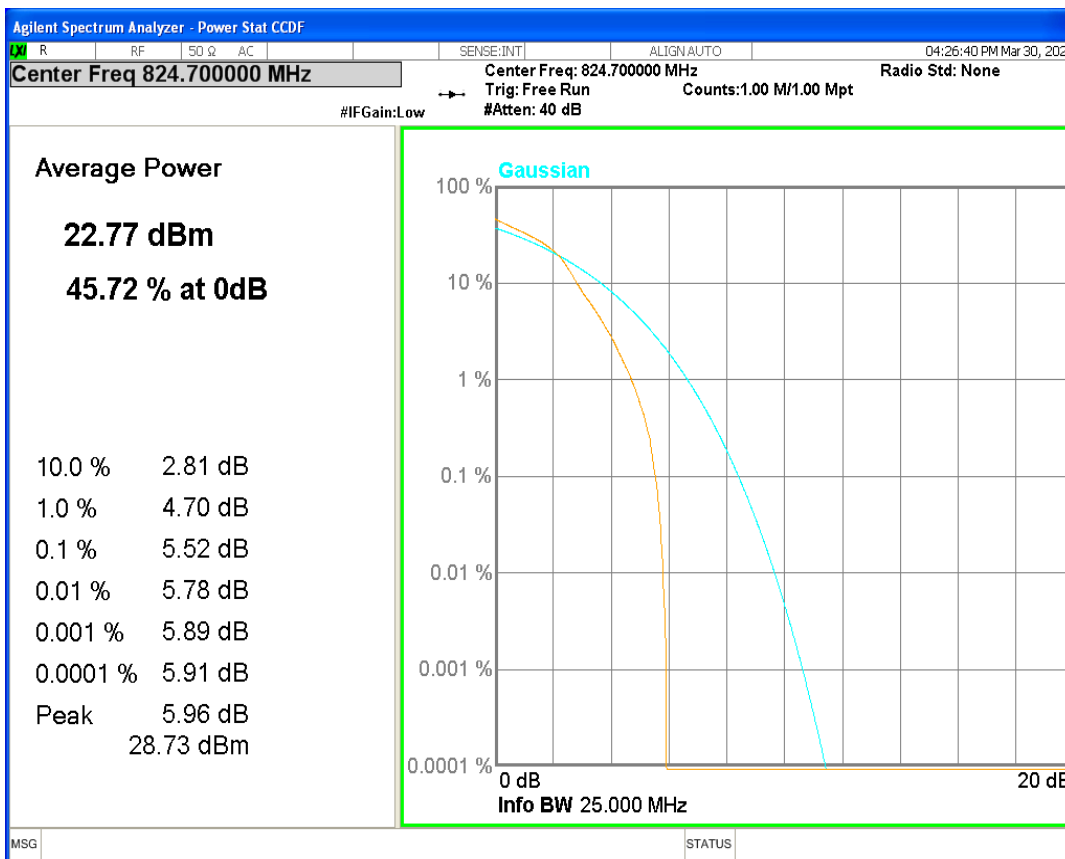

Band5 16QAM BW=1.4MHz Channel=20407 RB Size=1 Position=#0