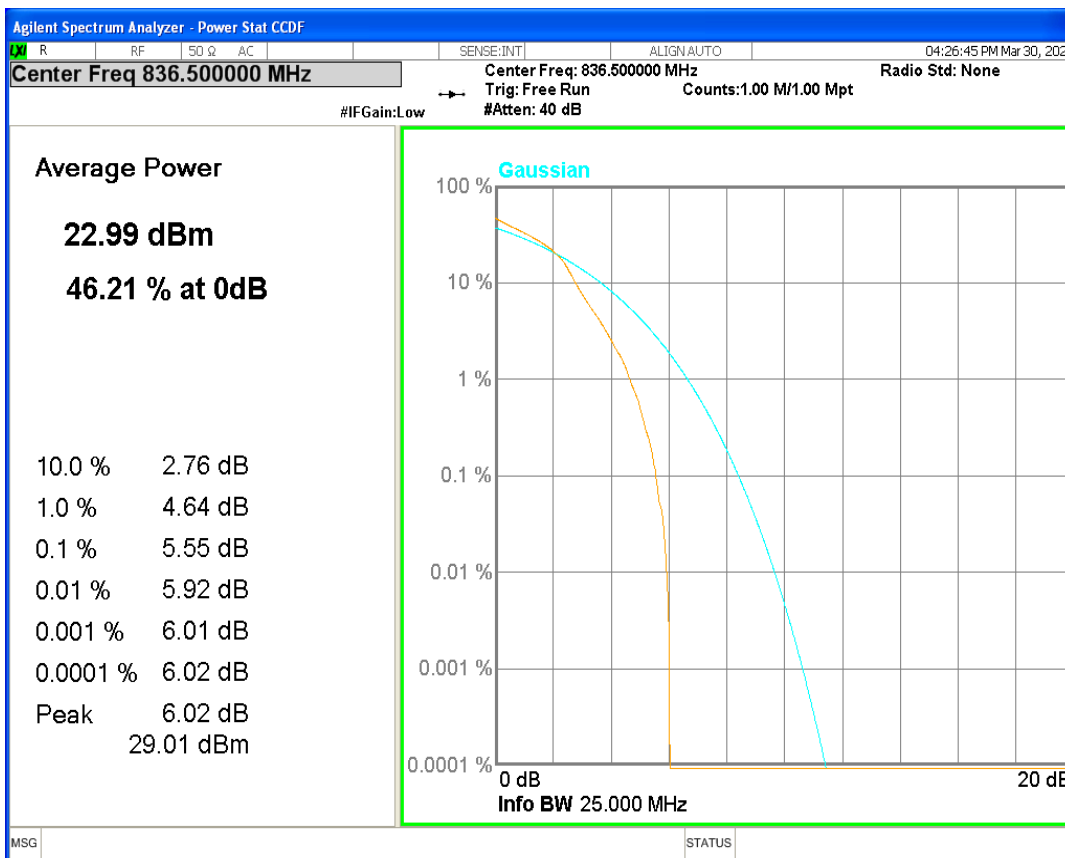

Band5 16QAM BW=1.4MHz Channel=20525 RB Size=1 Position=#0