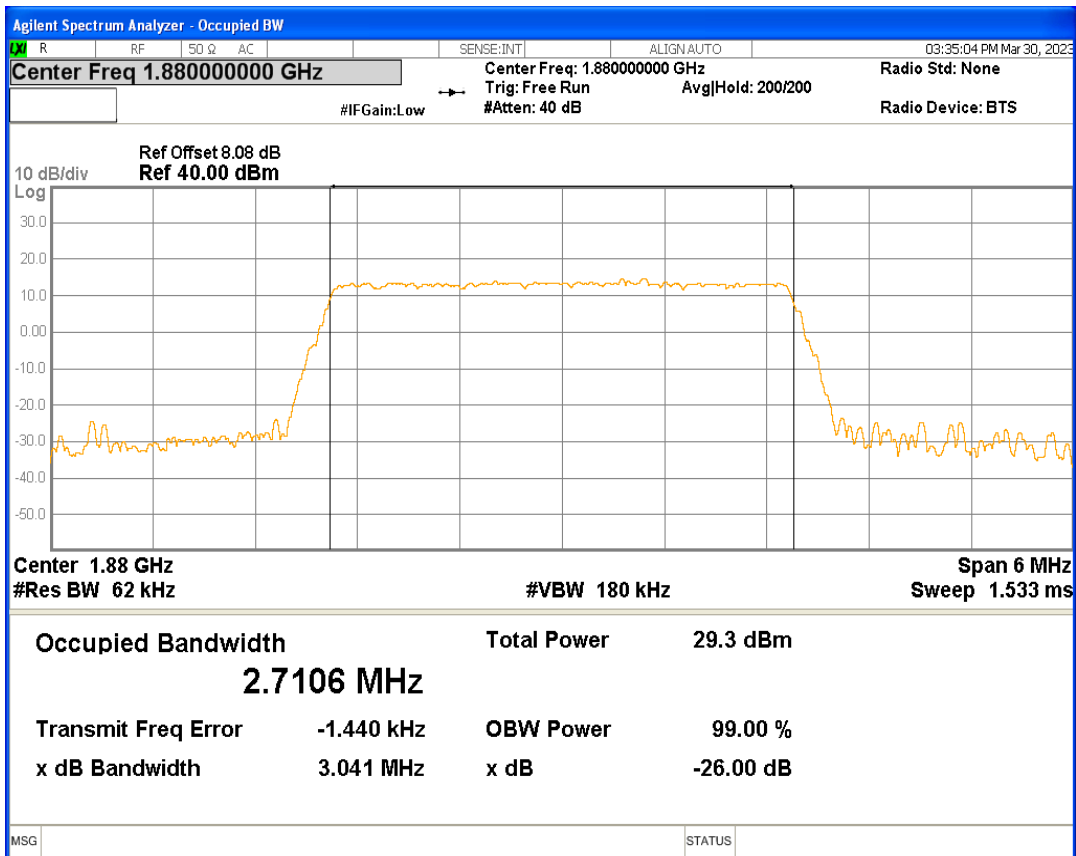

Band2 16QAM BW=3MHz Channel=19185 RB Size=15 Position=#0