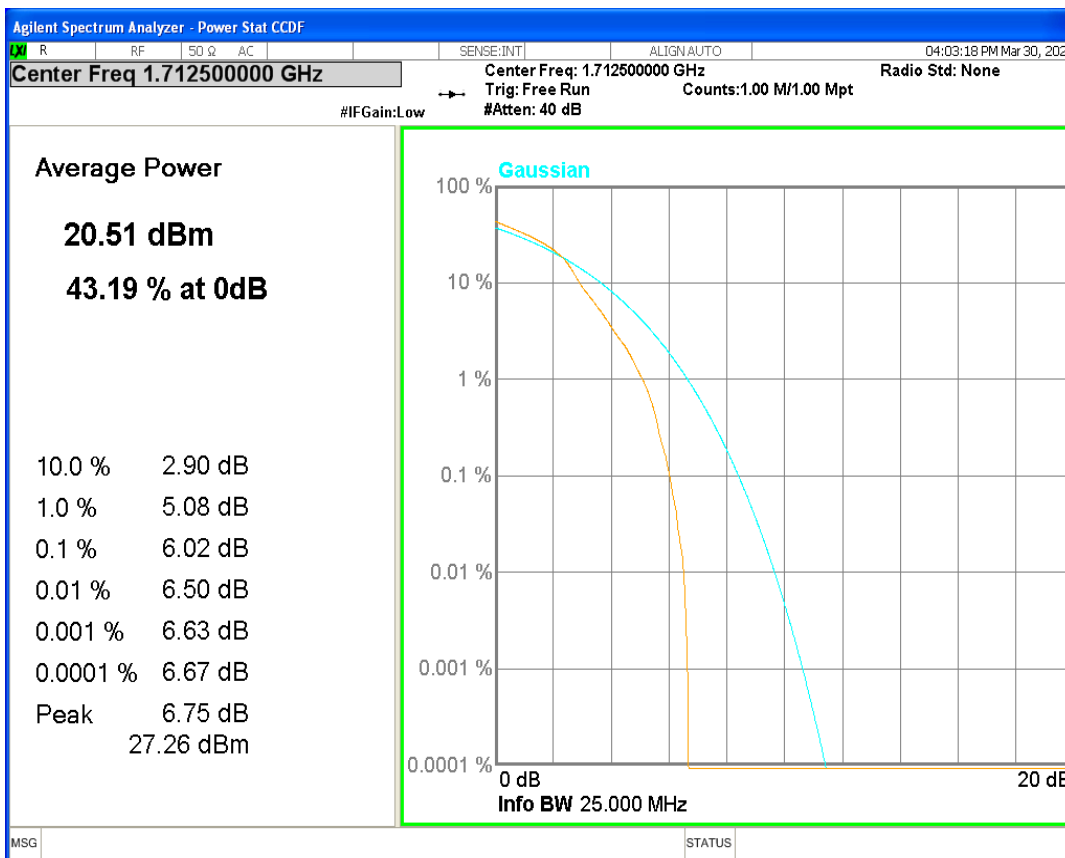

Band4 16QAM BW=5MHz Channel=19975 RB Size=1 Position=#0

Band4 16QAM BW=5MHz Channel=20175 RB Size=1 Position=#0

Band4 16QAM BW=5MHz Channel=20375 RB Size=1 Position=#0

Band4 QPSK BW=1.4MHz Channel=19957 RB Size=1 Position=#0