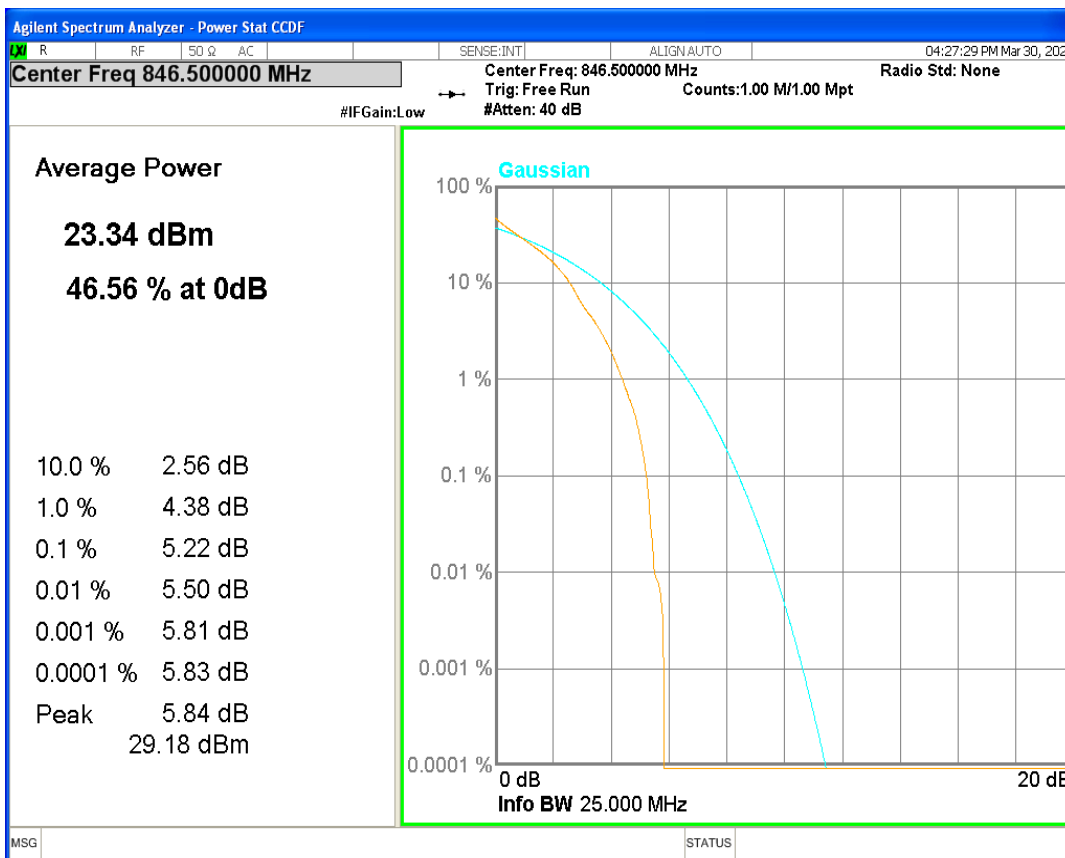

Band5 QPSK BW=5MHz Channel=20625 RB Size=1 Position=#0