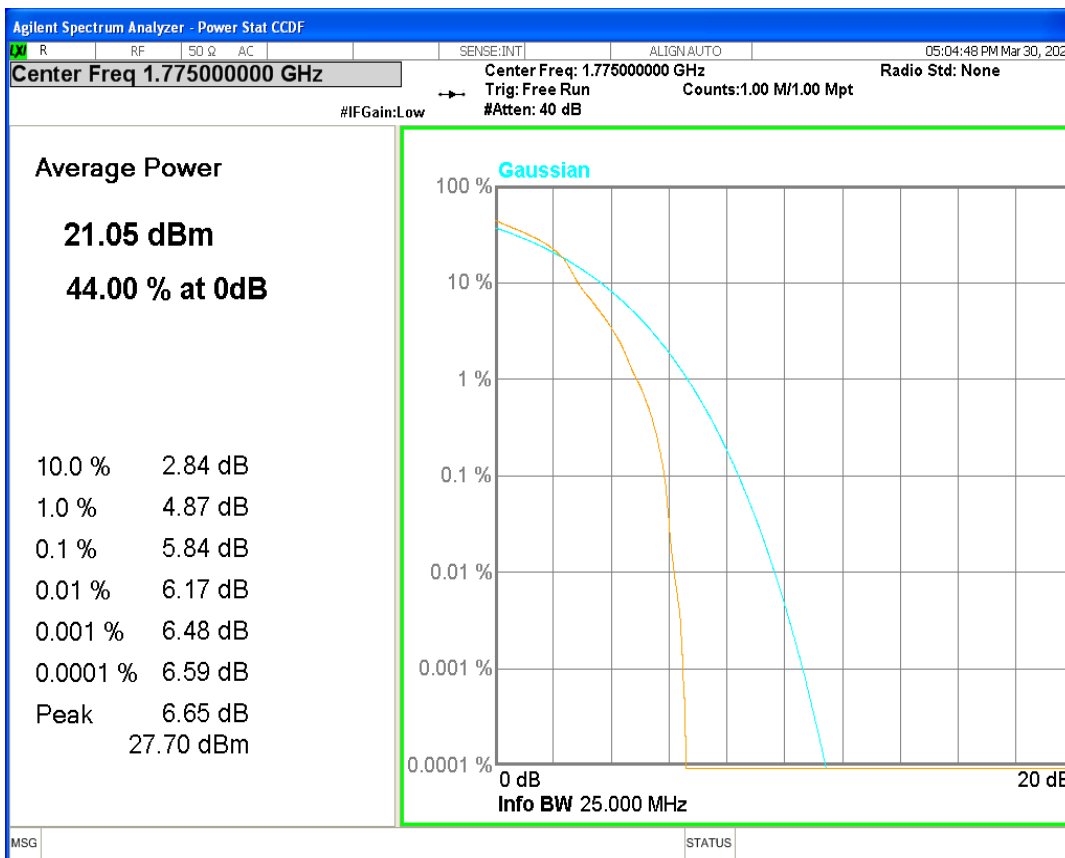

Band66 16QAM BW=10MHz Channel=132622 RB Size=1 Position=#0