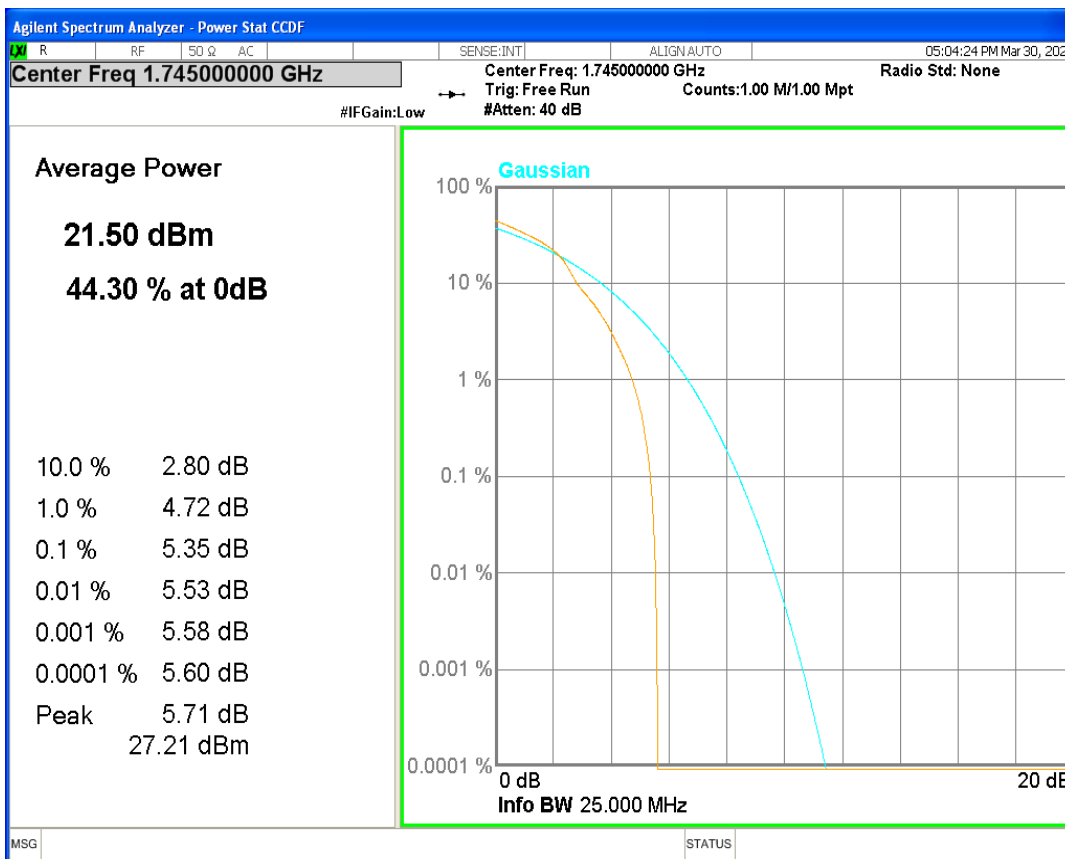

Band66 16QAM BW=5MHz Channel=132322 RB Size=1 Position=#0