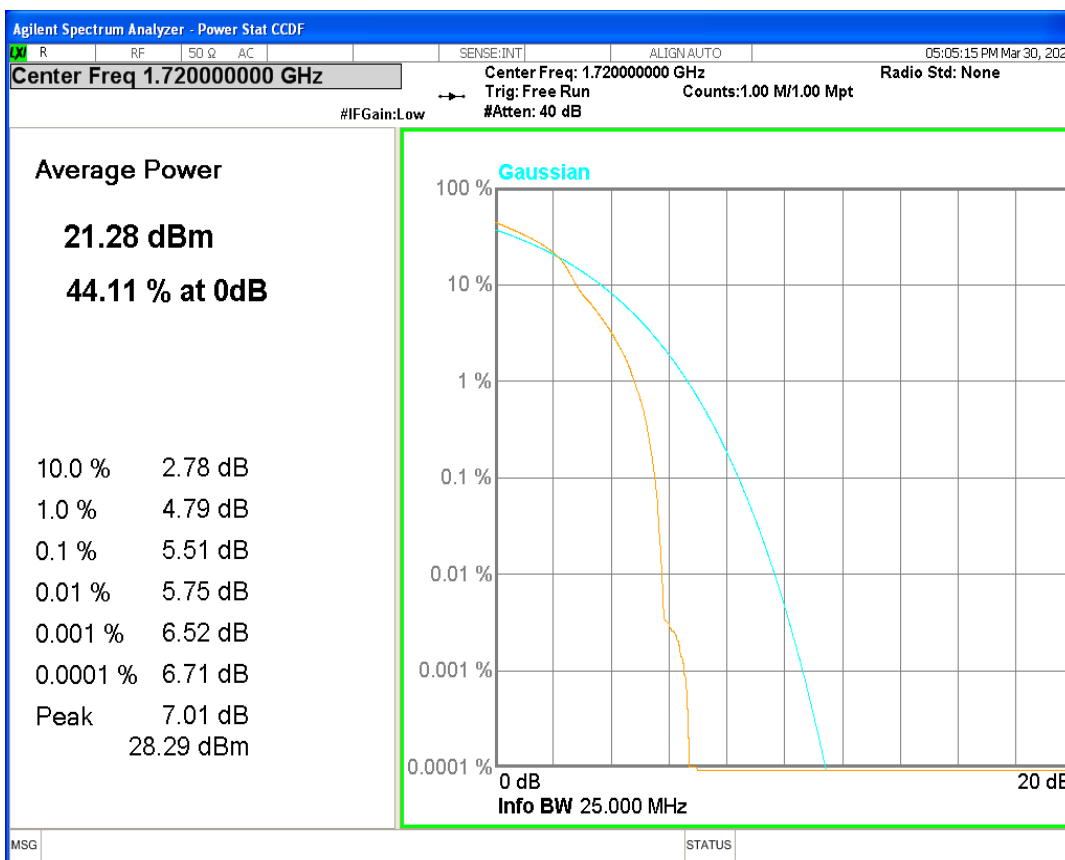

Band66 16QAM BW=20MHz Channel=132072 RB Size=1 Position=#0