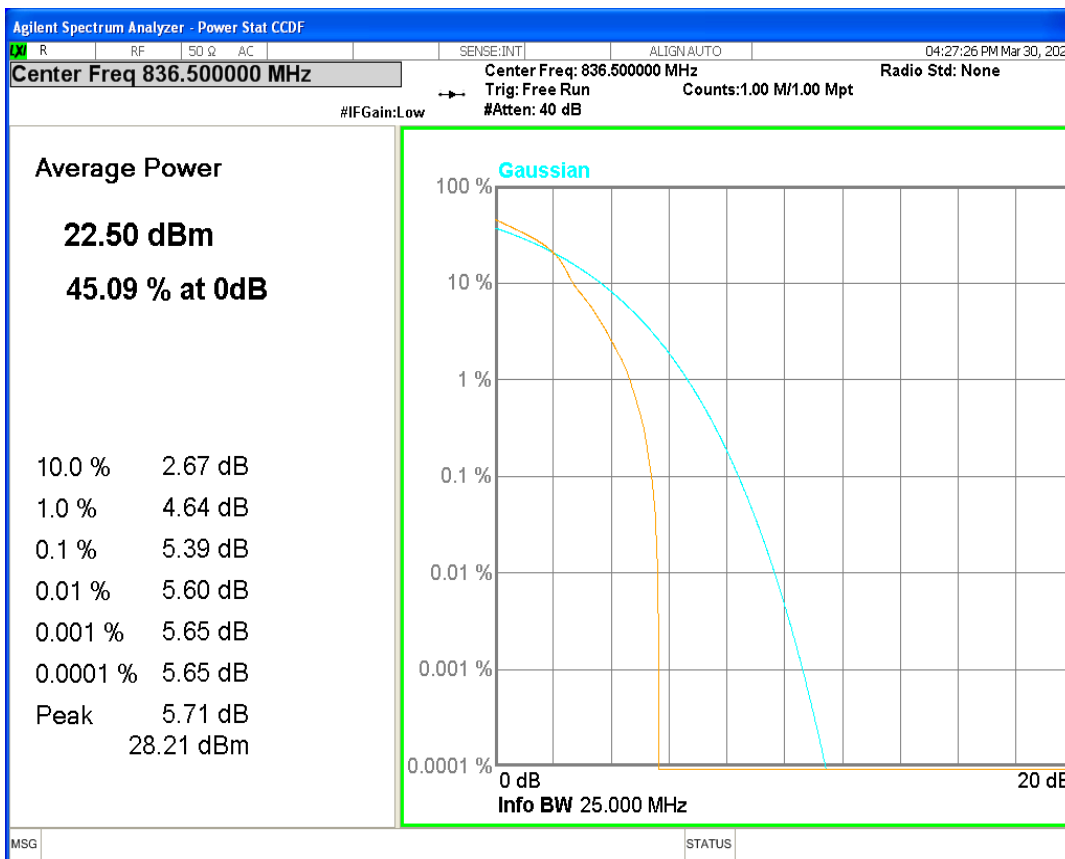

Band5 16QAM BW=3MHz Channel=20525 RB Size=1 Position=#0

Band5 16QAM BW=3MHz Channel=20635 RB Size=1 Position=#0

Band5 16QAM BW=5MHz Channel=20425 RB Size=1 Position=#0

Band5 16QAM BW=5MHz Channel=20525 RB Size=1 Position=#0