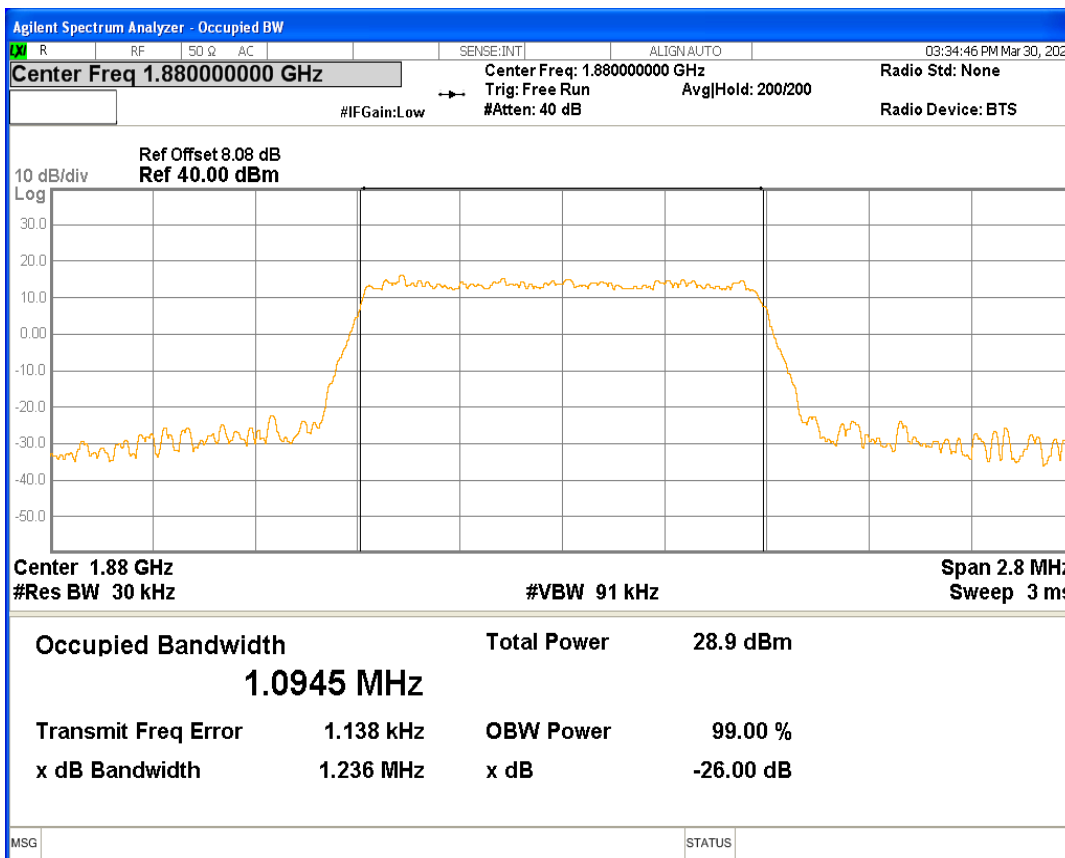

Band2 16QAM BW=1.4MHz Channel=19193 RB Size=6 Position=#0