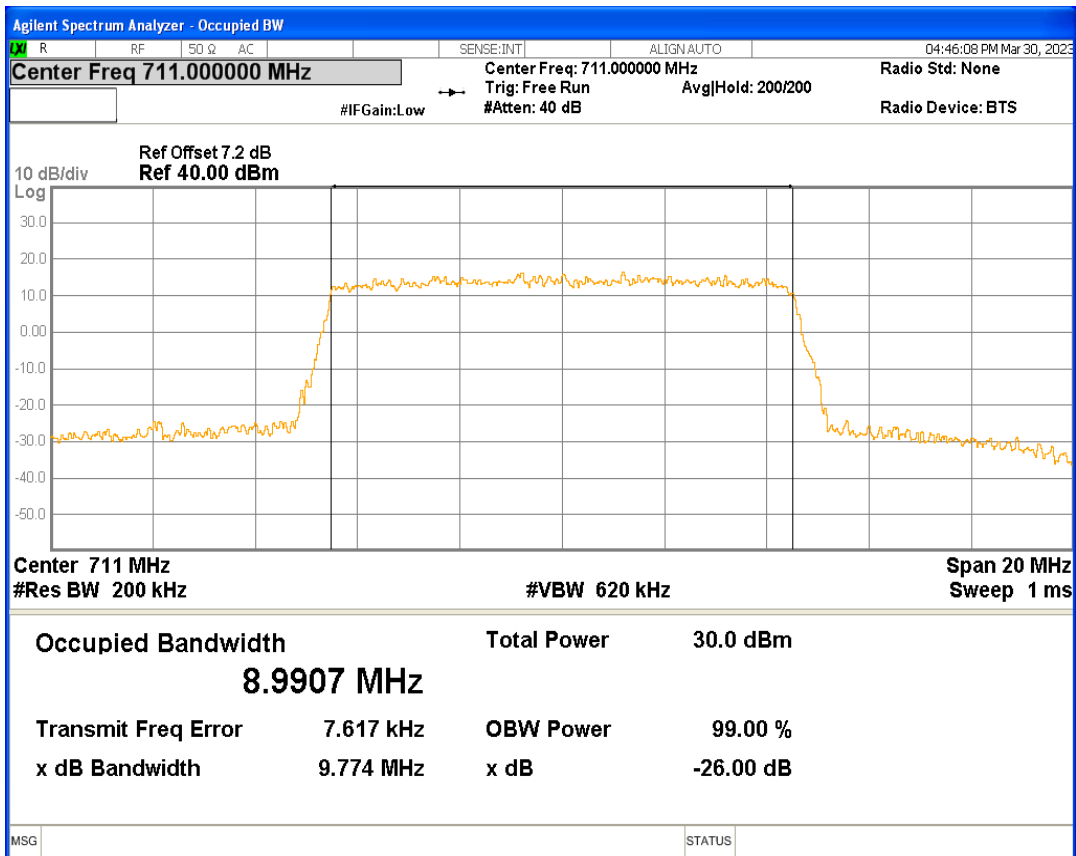

Band12 QPSK BW=3MHz Channel=23025 RB Size=15 Position=#0