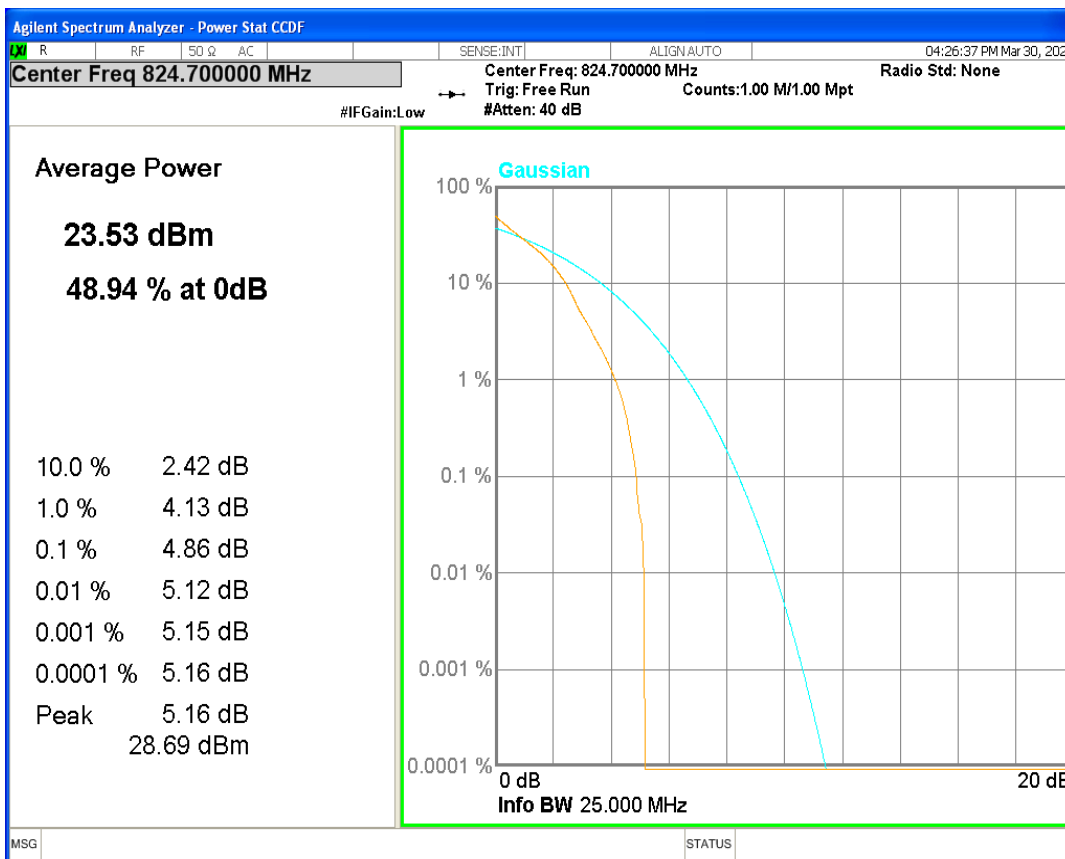

Band5 QPSK BW=1.4MHz Channel=20407 RB Size=1 Position=#0