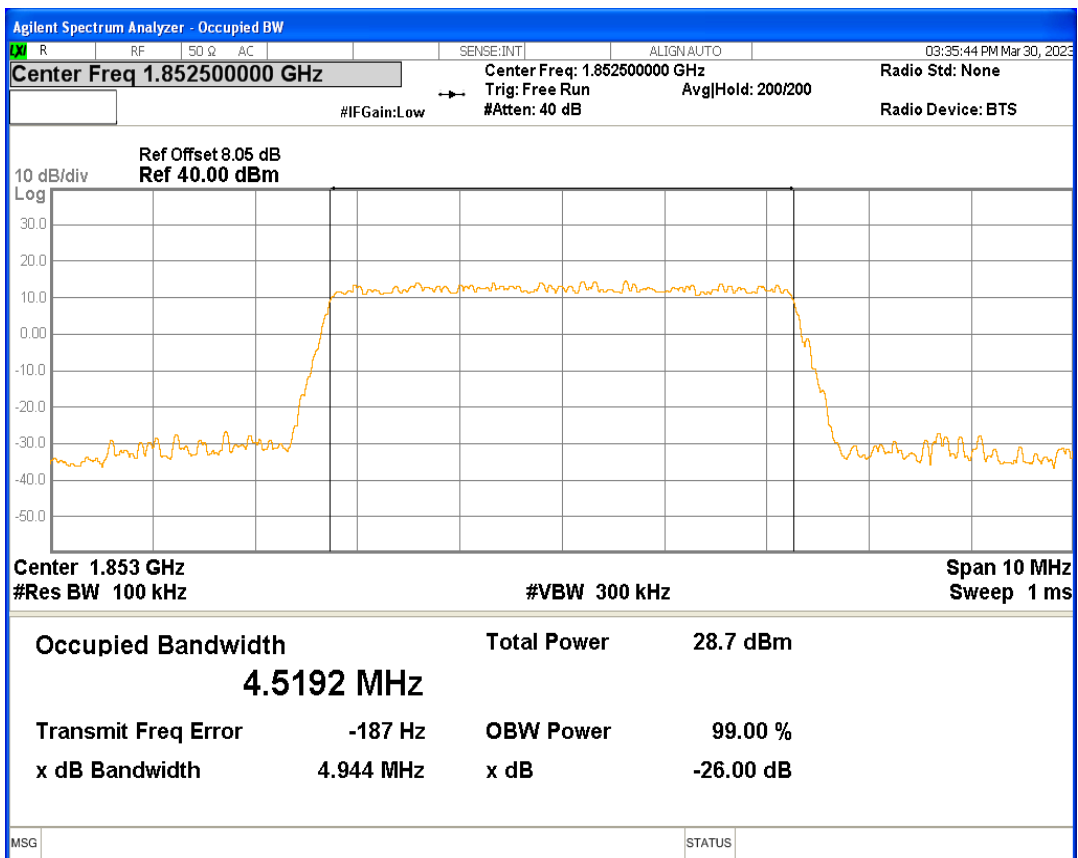

Band2 16QAM BW=3MHz Channel=18615 RB Size=15 Position=#0

Band2 16QAM BW=3MHz Channel=18900 RB Size=15 Position=#0

Band2 16QAM BW=3MHz Channel=19185 RB Size=15 Position=#0

Band2 16QAM BW=5MHz Channel=18625 RB Size=25 Position=#0