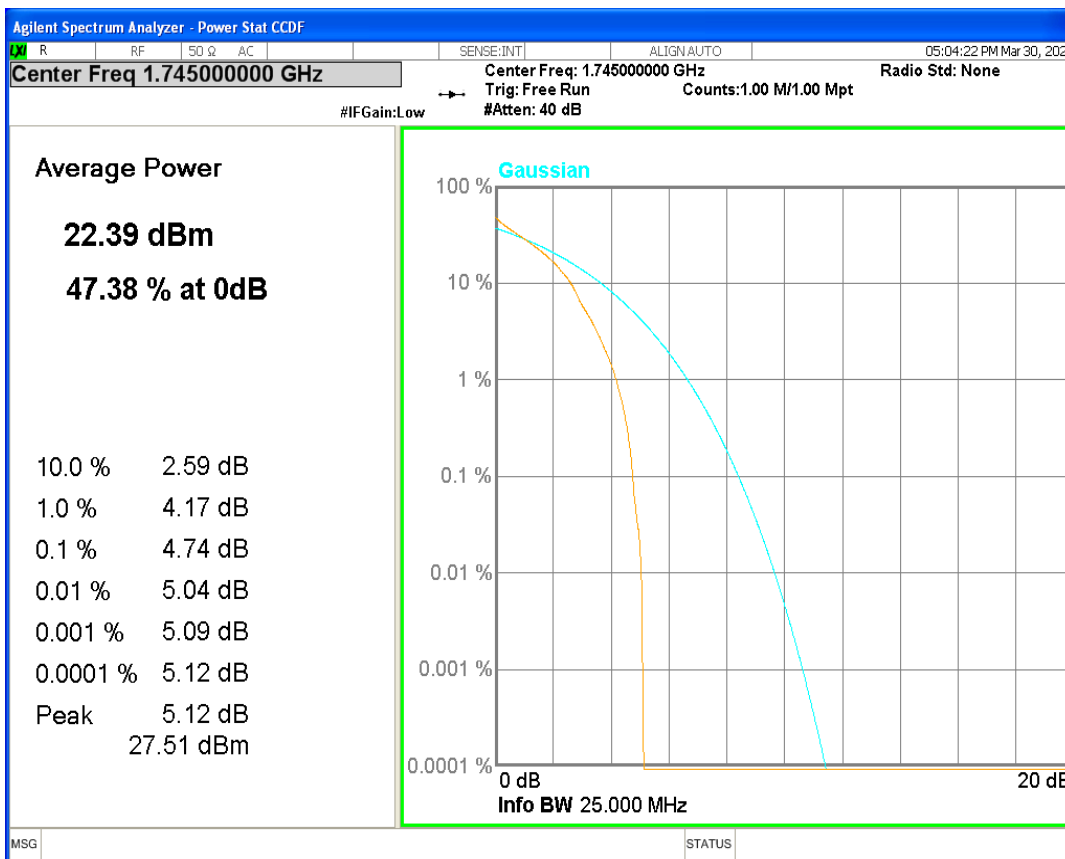

Band66 QPSK BW=3MHz Channel=132322 RB Size=1 Position=#0

Band66 QPSK BW=3MHz Channel=132657 RB Size=1 Position=#0

Band66 QPSK BW=5MHz Channel=131997 RB Size=1 Position=#0

Band66 QPSK BW=5MHz Channel=132322 RB Size=1 Position=#0