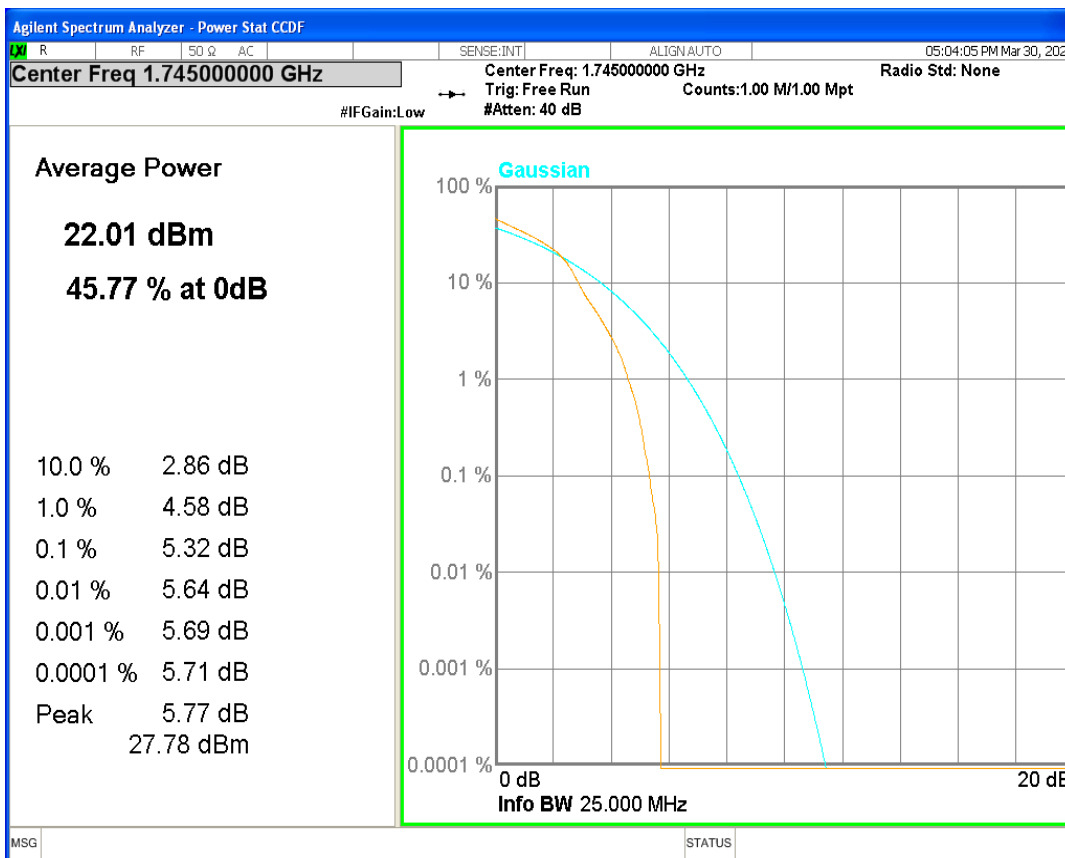

Band66 16QAM BW=3MHz Channel=132322 RB Size=1 Position=#0