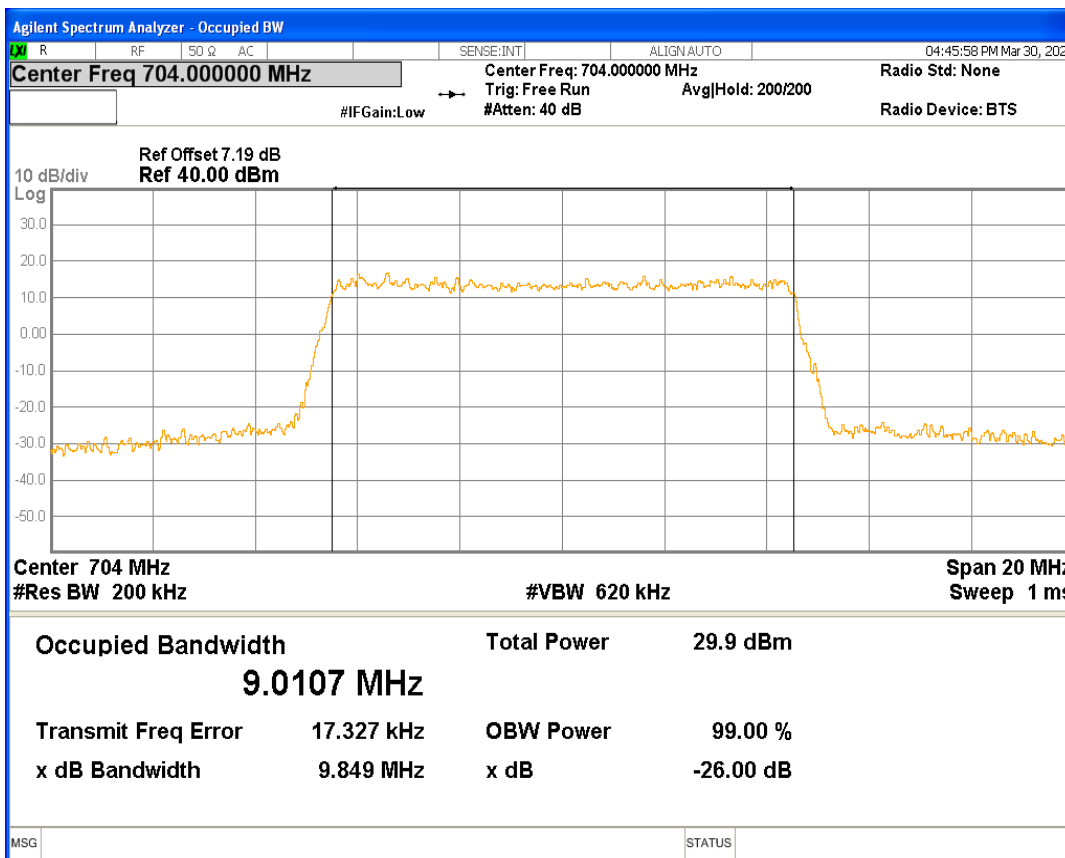

Band12 QPSK BW=1.4MHz Channel=23017 RB Size=6 Position=#0

Band12 QPSK BW=1.4MHz Channel=23095 RB Size=6 Position=#0

Band12 QPSK BW=1.4MHz Channel=23173 RB Size=6 Position=#0

Band12 QPSK BW=10MHz Channel=23060 RB Size=50 Position=#0