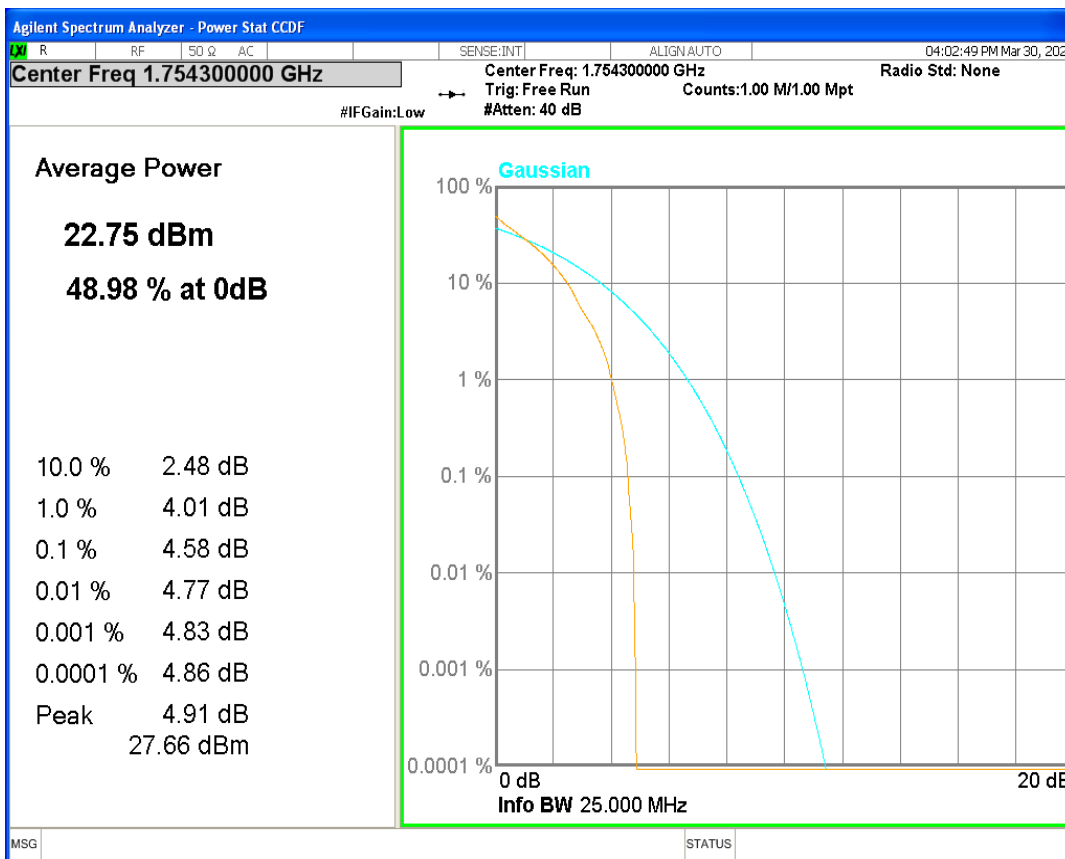

Band4 QPSK BW=1.4MHz Channel=20393 RB Size=1 Position=#0