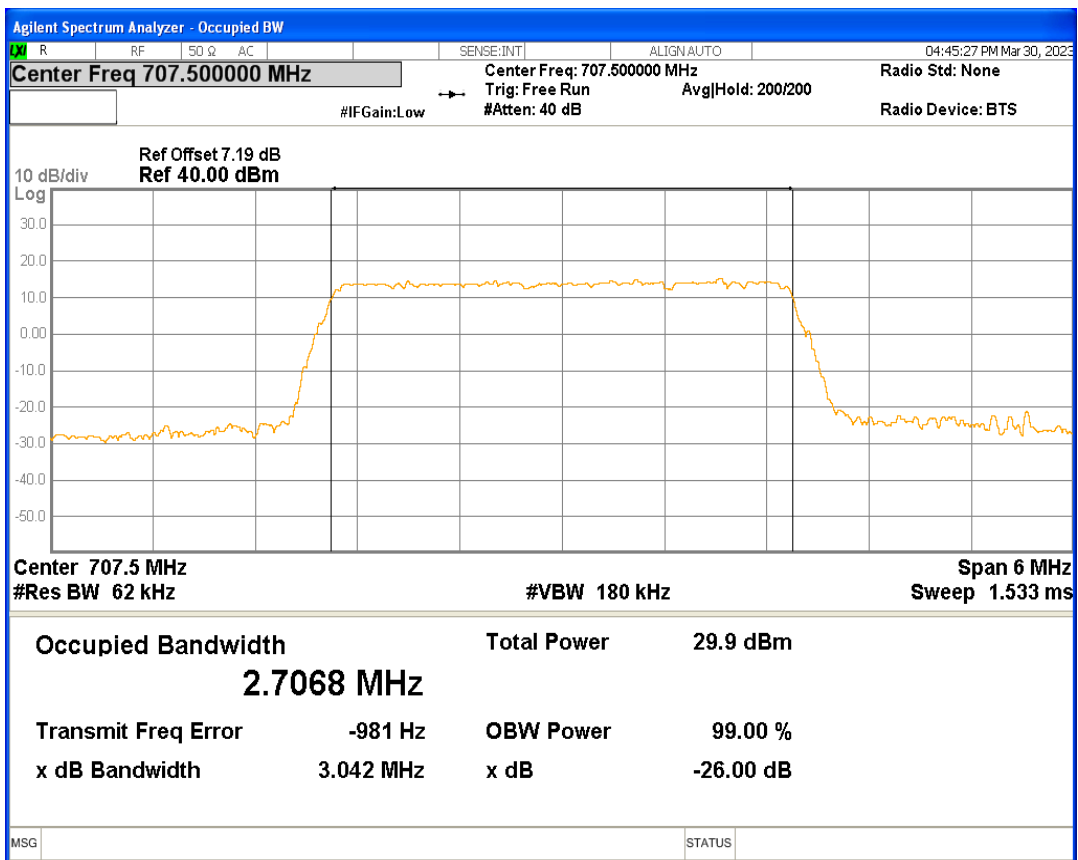

Band12 16QAM BW=10MHz Channel=23095 RB Size=50 Position=#0

Band12 16QAM BW=10MHz Channel=23130 RB Size=50 Position=#0

Band12 16QAM BW=3MHz Channel=23025 RB Size=15 Position=#0

Band12 16QAM BW=3MHz Channel=23095 RB Size=15 Position=#0