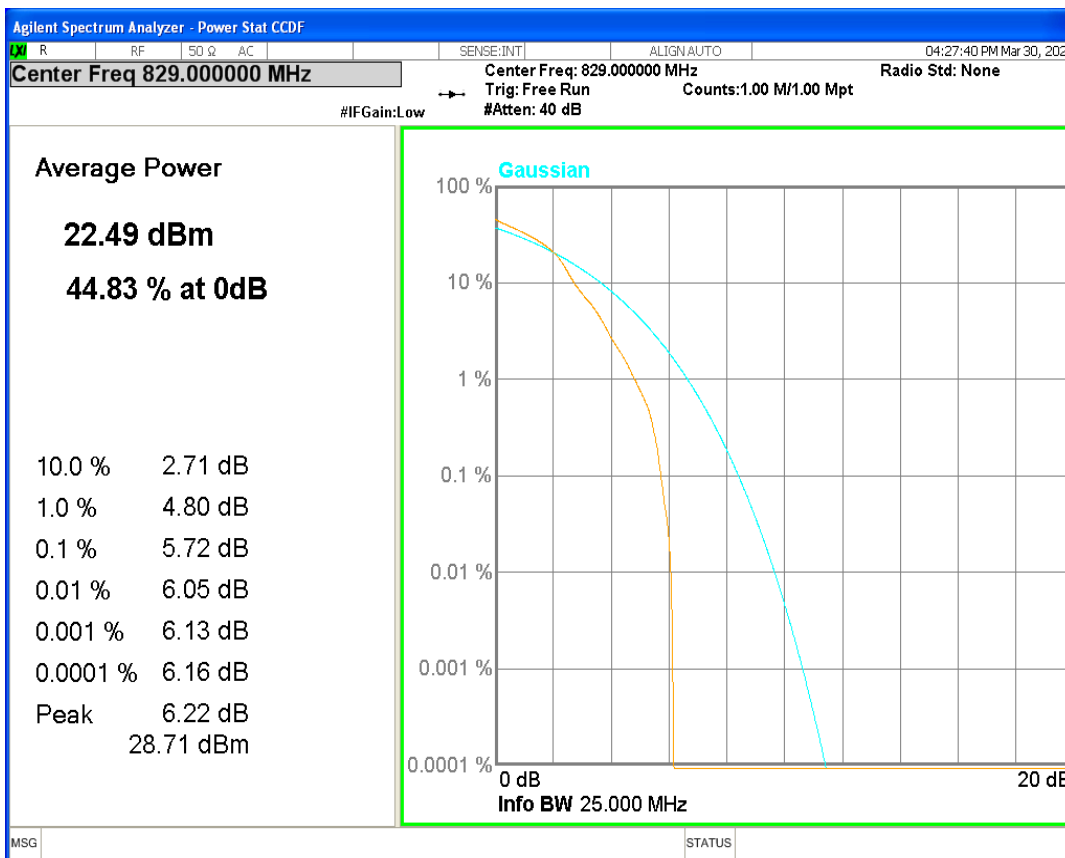

Band5 16QAM BW=10MHz Channel=20450 RB Size=1 Position=#0