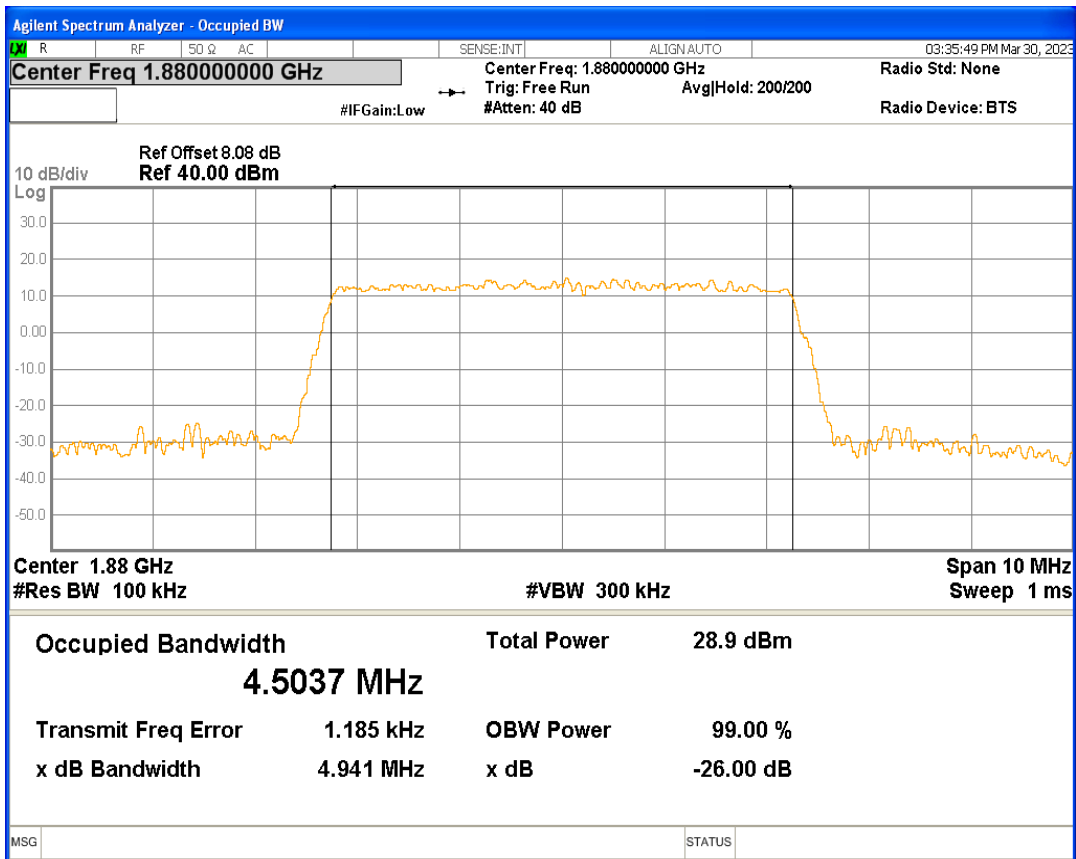

Band2 16QAM BW=5MHz Channel=19175 RB Size=25 Position=#0