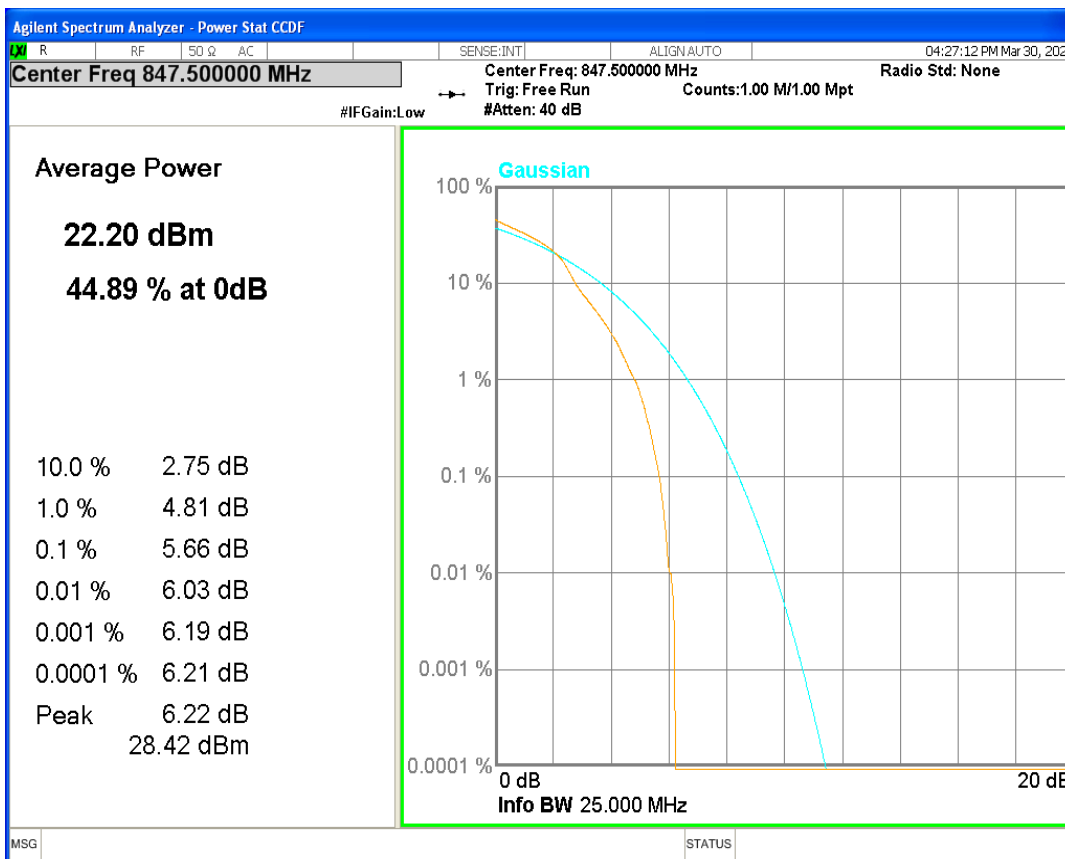

Band5 16QAM BW=3MHz Channel=20635 RB Size=1 Position=#0