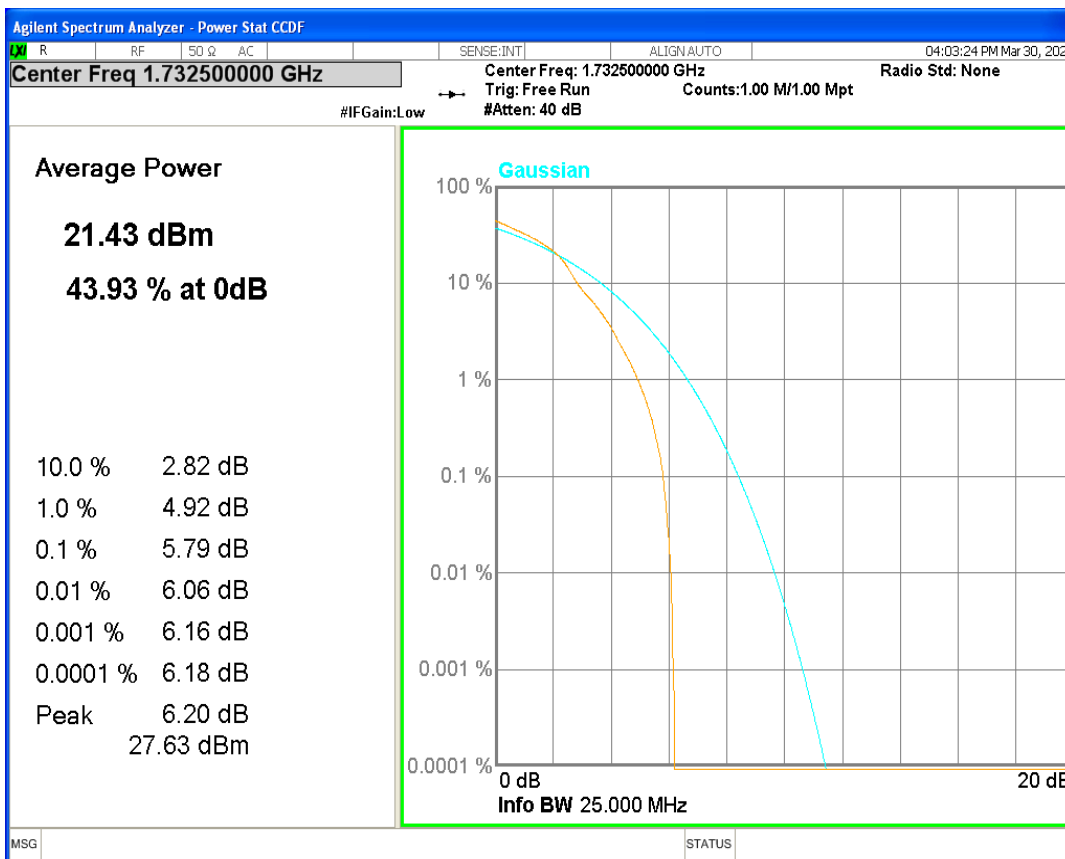

Band4 16QAM BW=5MHz Channel=19975 RB Size=1 Position=#0

Band4 16QAM BW=5MHz Channel=20175 RB Size=1 Position=#0

Band4 16QAM BW=5MHz Channel=20375 RB Size=1 Position=#0

Band4 QPSK BW=1.4MHz Channel=19957 RB Size=1 Position=#0