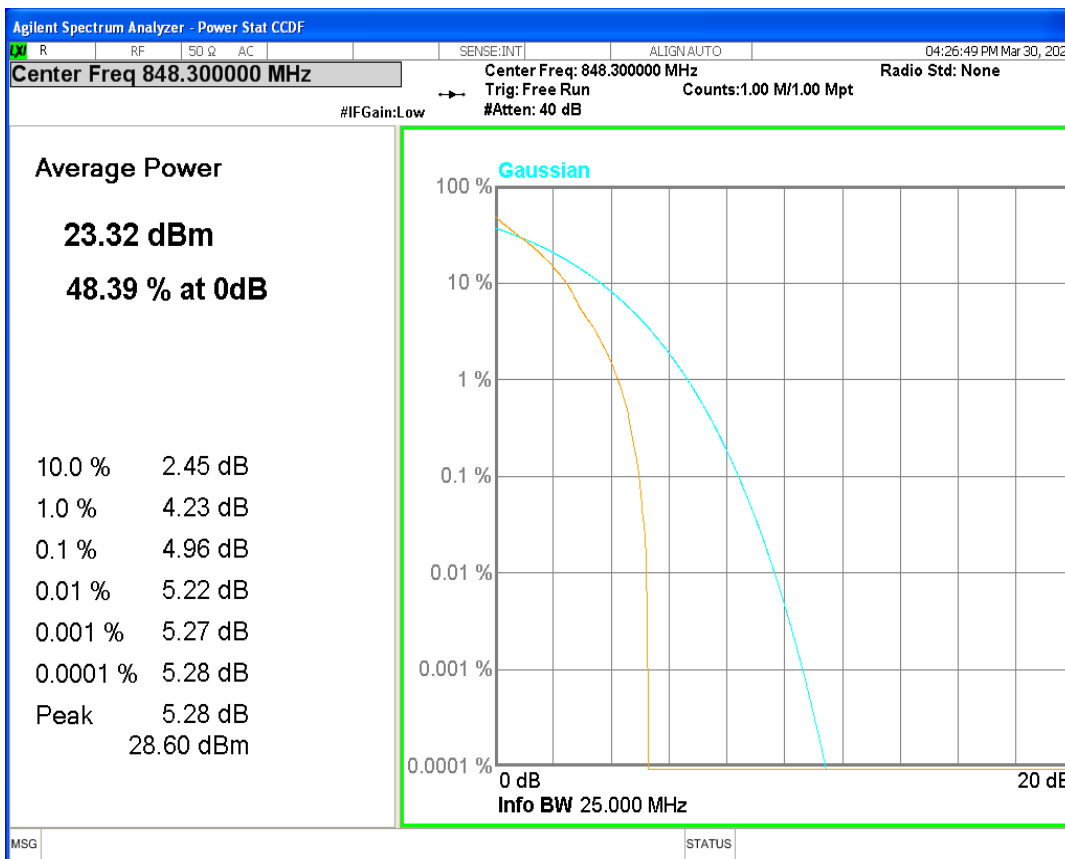

Band5 16QAM BW=5MHz Channel=20625 RB Size=1 Position=#0

Band5 QPSK BW=1.4MHz Channel=20407 RB Size=1 Position=#0

Band5 QPSK BW=1.4MHz Channel=20525 RB Size=1 Position=#0

Band5 QPSK BW=1.4MHz Channel=20643 RB Size=1 Position=#0