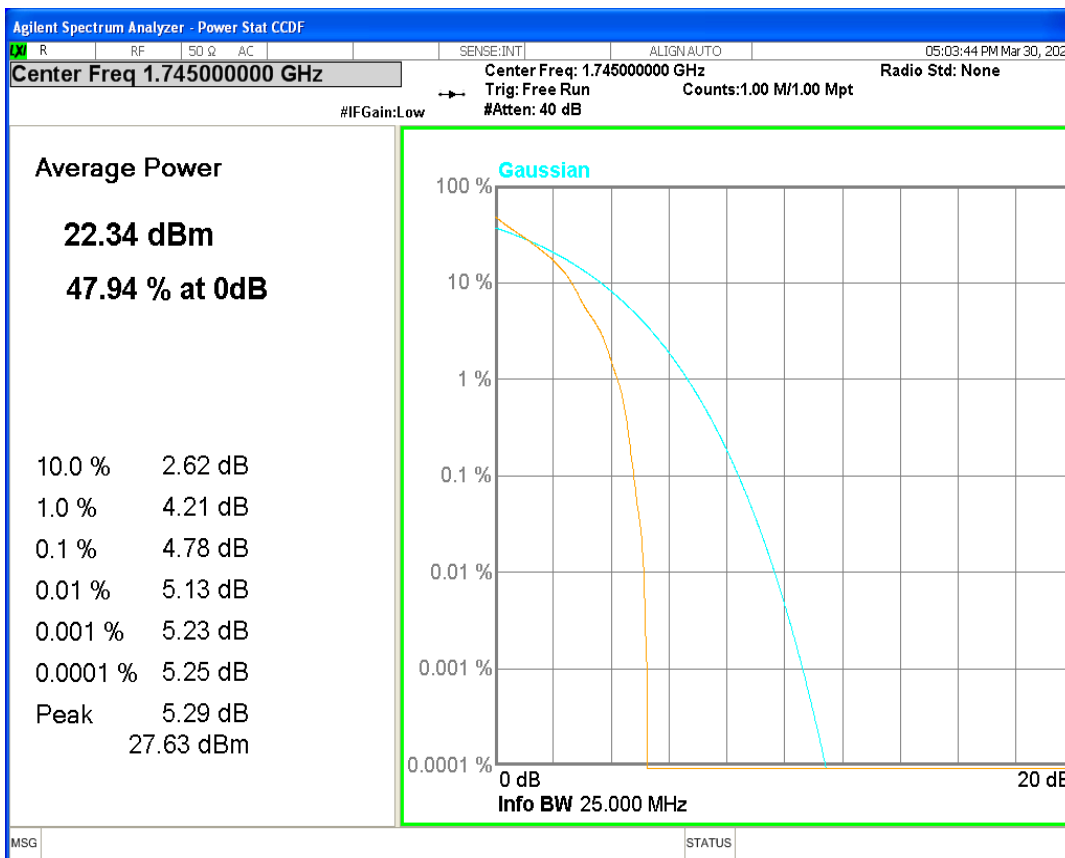

Band66 QPSK BW=1.4MHz Channel=132322 RB Size=1 Position=#0