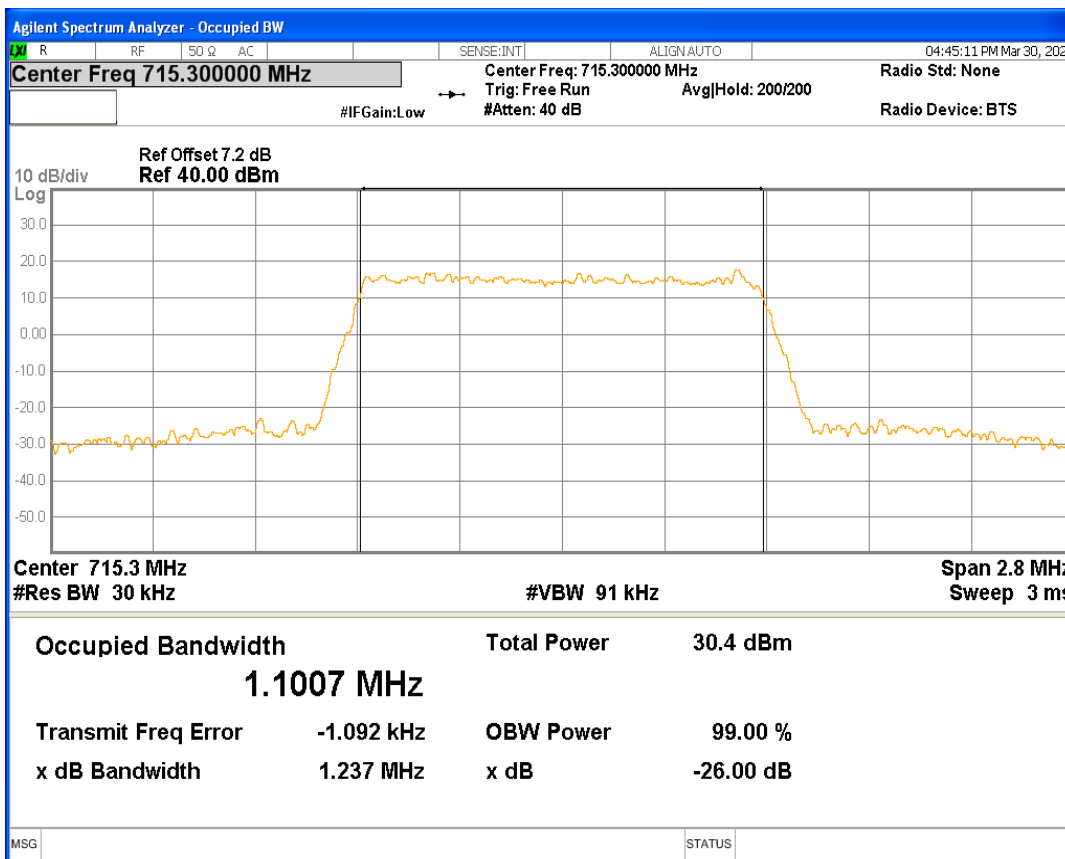

Band12 QPSK BW=10MHz Channel=23060 RB Size=50 Position=#0