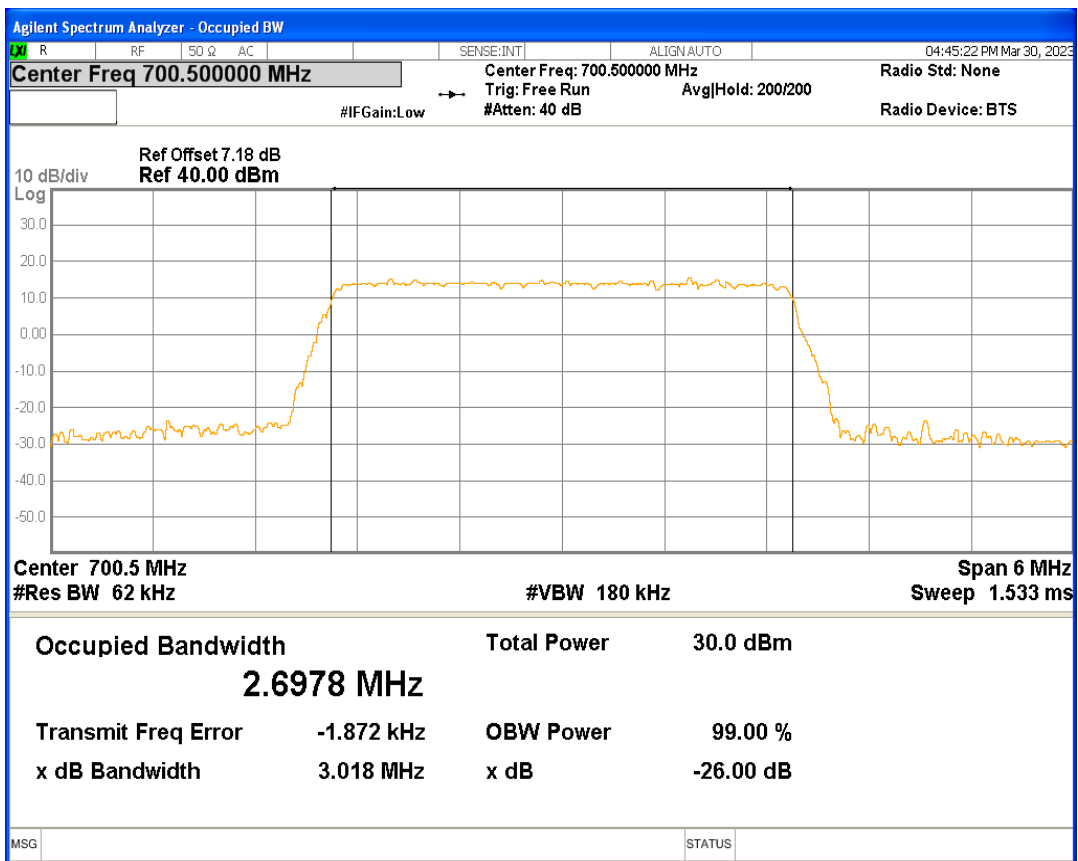

Band12 16QAM BW=3MHz Channel=23095 RB Size=15 Position=#0