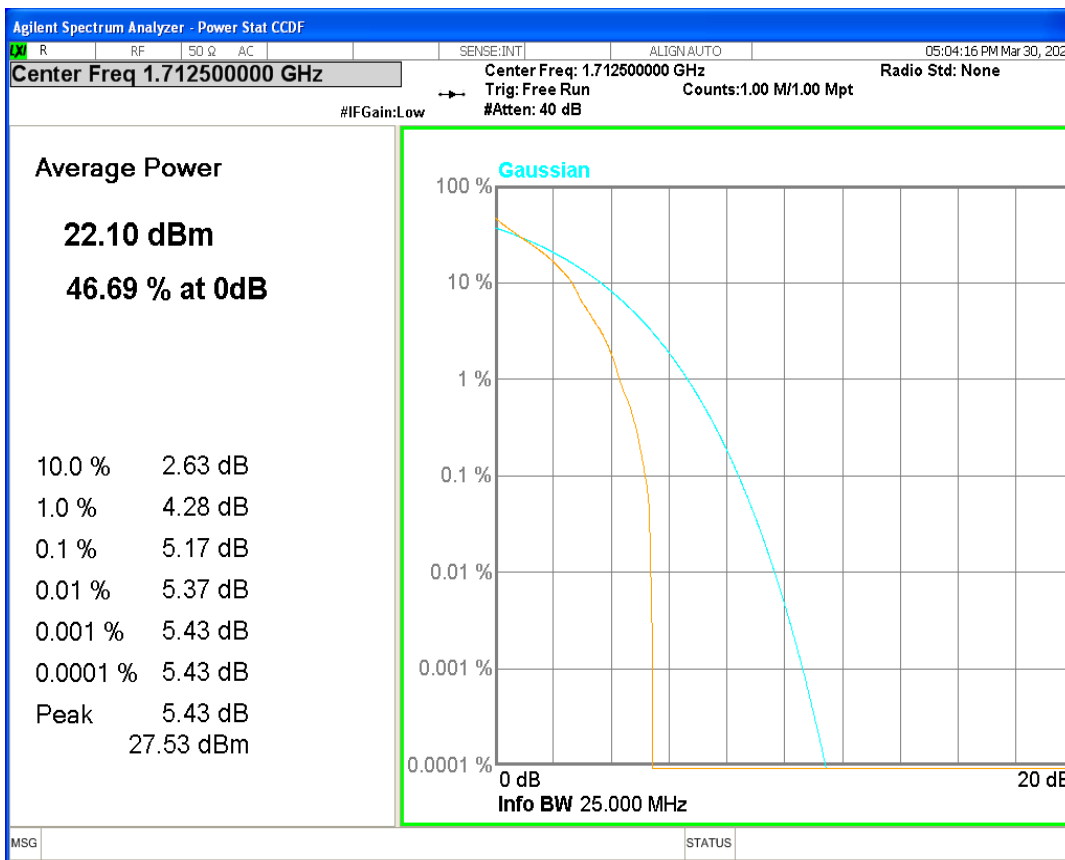

Band66 QPSK BW=5MHz Channel=131997 RB Size=1 Position=#0