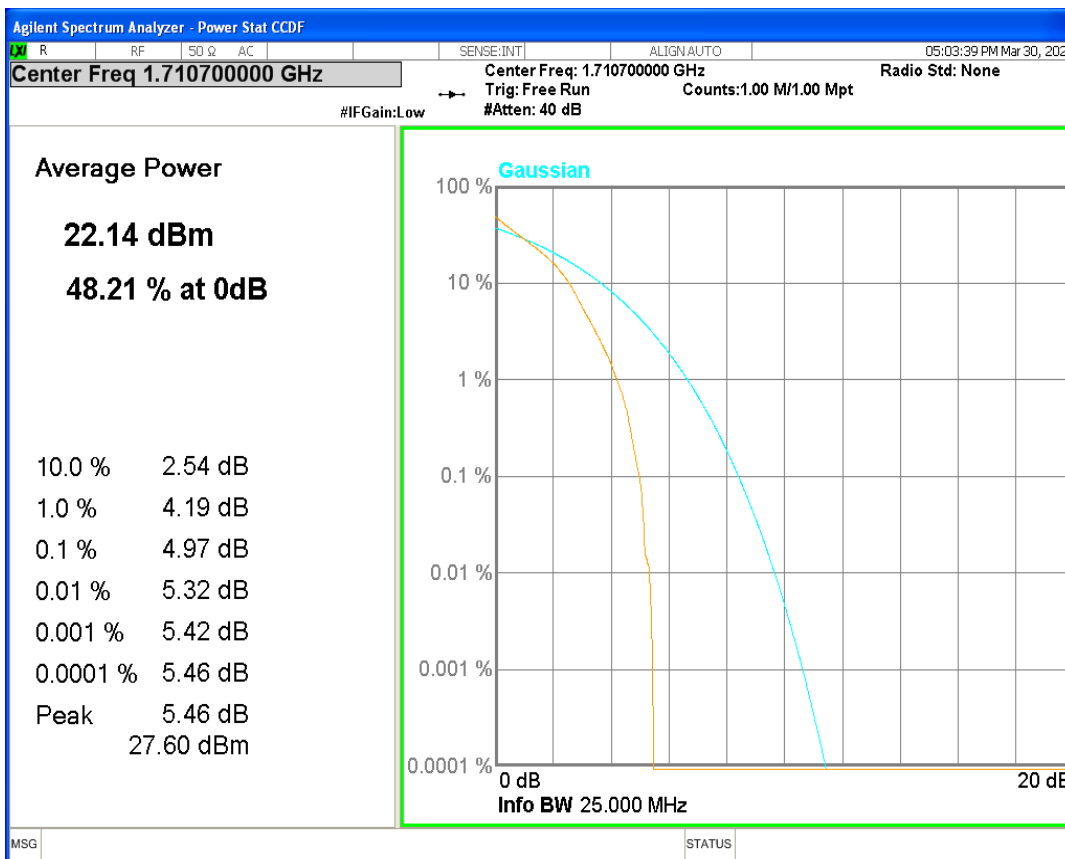

Band66 16QAM BW=5MHz Channel=131997 RB Size=1 Position=#0

Band66 16QAM BW=5MHz Channel=132322 RB Size=1 Position=#0

Band66 16QAM BW=5MHz Channel=132647 RB Size=1 Position=#0

Band66 QPSK BW=1.4MHz Channel=131979 RB Size=1 Position=#0