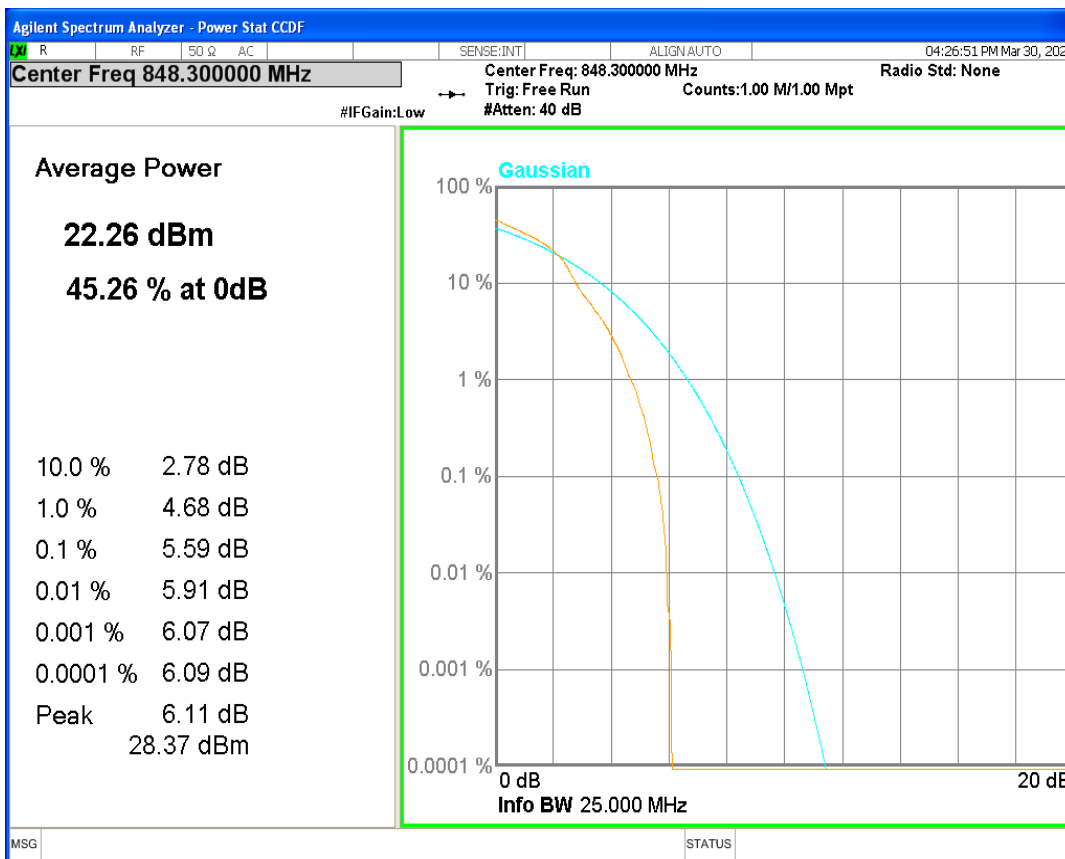

Band4 QPSK BW=5MHz Channel=20375 RB Size=1 Position=#0

Band5 16QAM BW=1.4MHz Channel=20407 RB Size=1 Position=#0

Band5 16QAM BW=1.4MHz Channel=20525 RB Size=1 Position=#0

Band5 16QAM BW=1.4MHz Channel=20643 RB Size=1 Position=#0