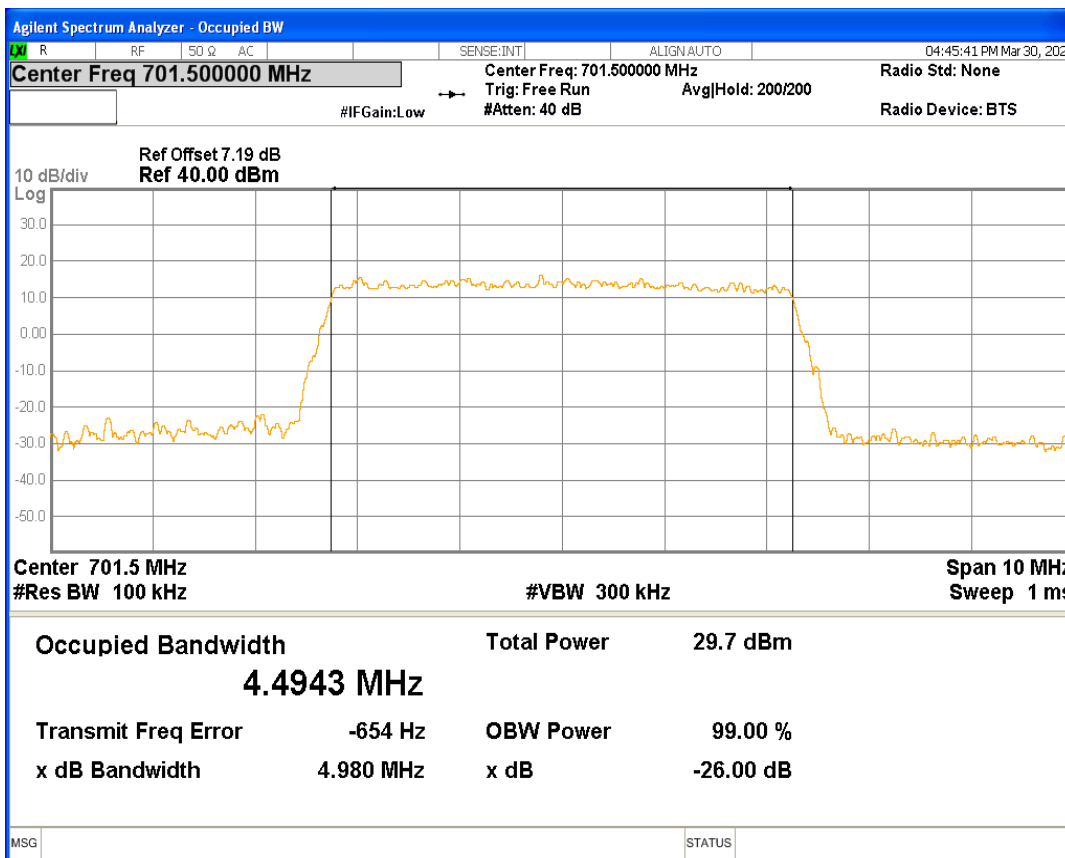

Band12 16QAM BW=5MHz Channel=23095 RB Size=25 Position=#0