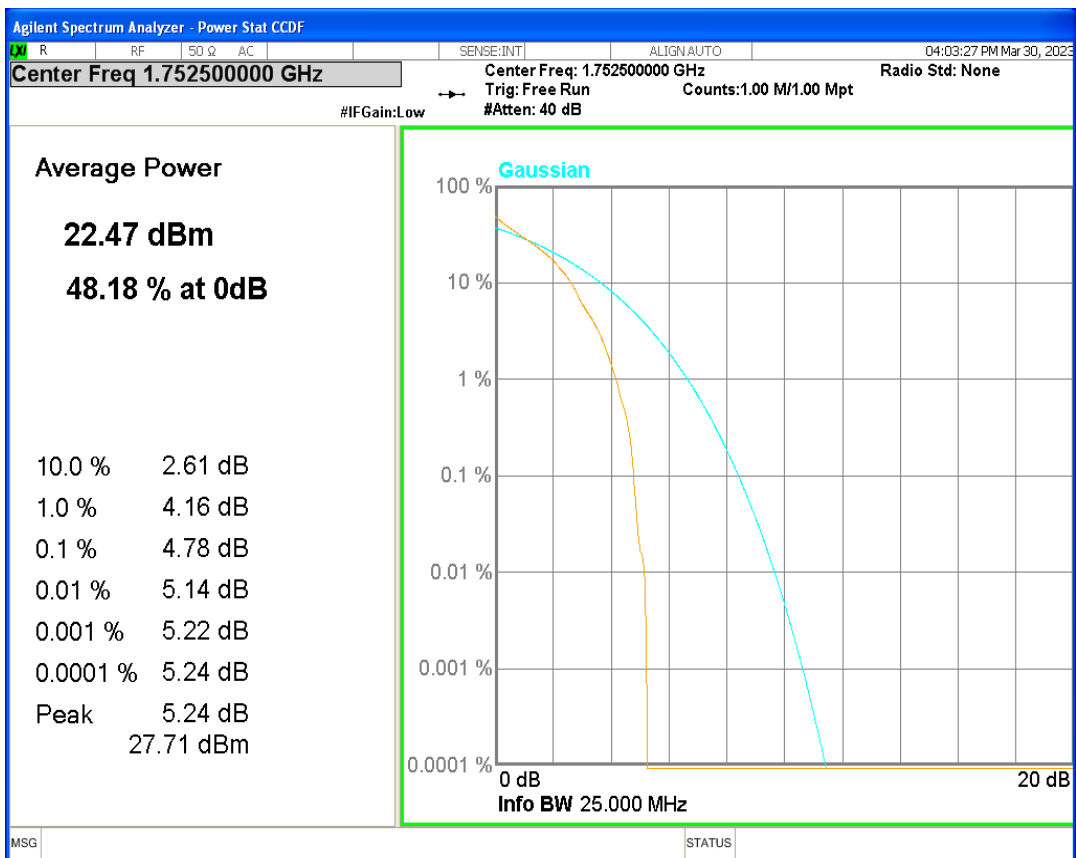

Band4 QPSK BW=5MHz Channel=20375 RB Size=1 Position=#0