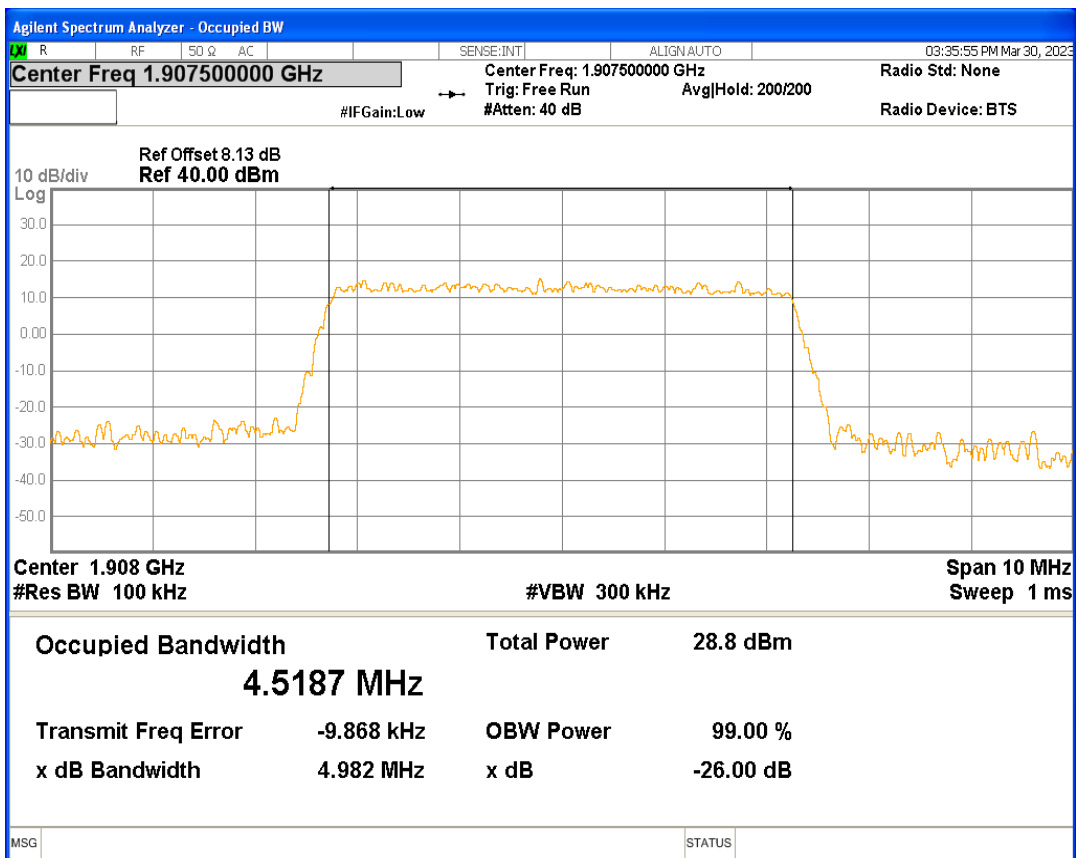

Band2 QPSK BW=1.4MHz Channel=18607 RB Size=6 Position=#0