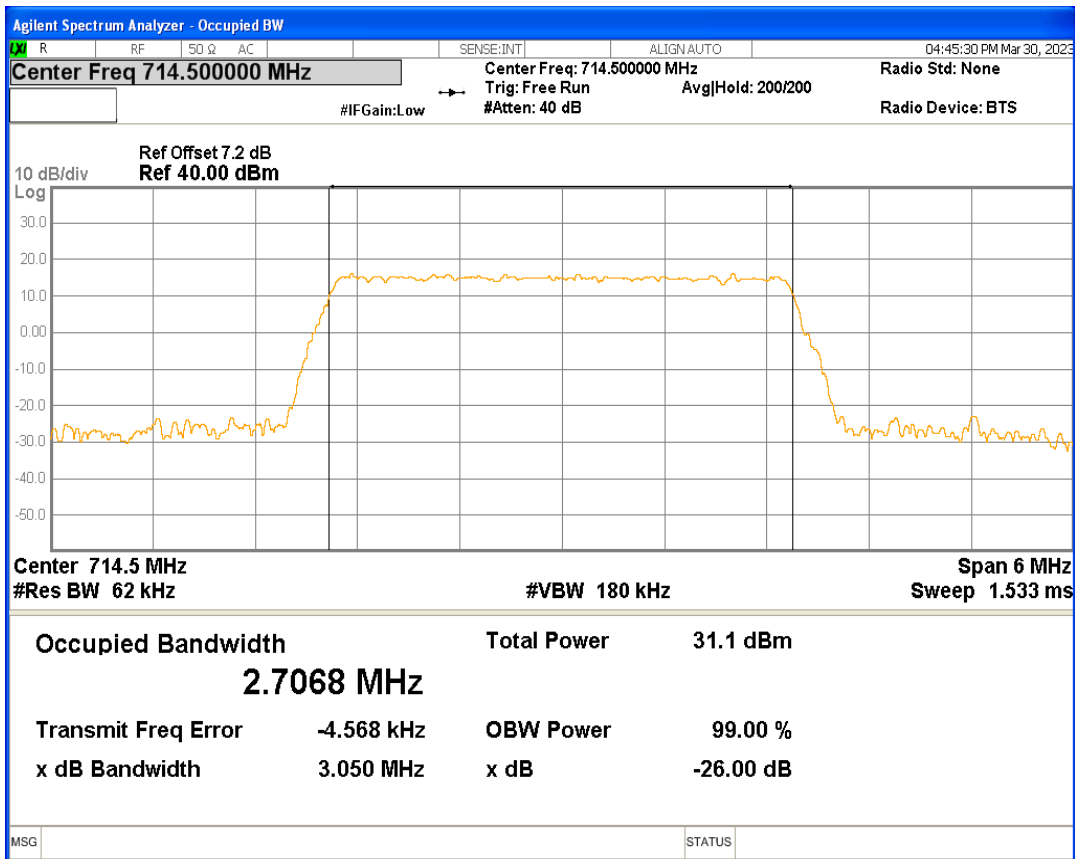

Band12 QPSK BW=5MHz Channel=23035 RB Size=25 Position=#0