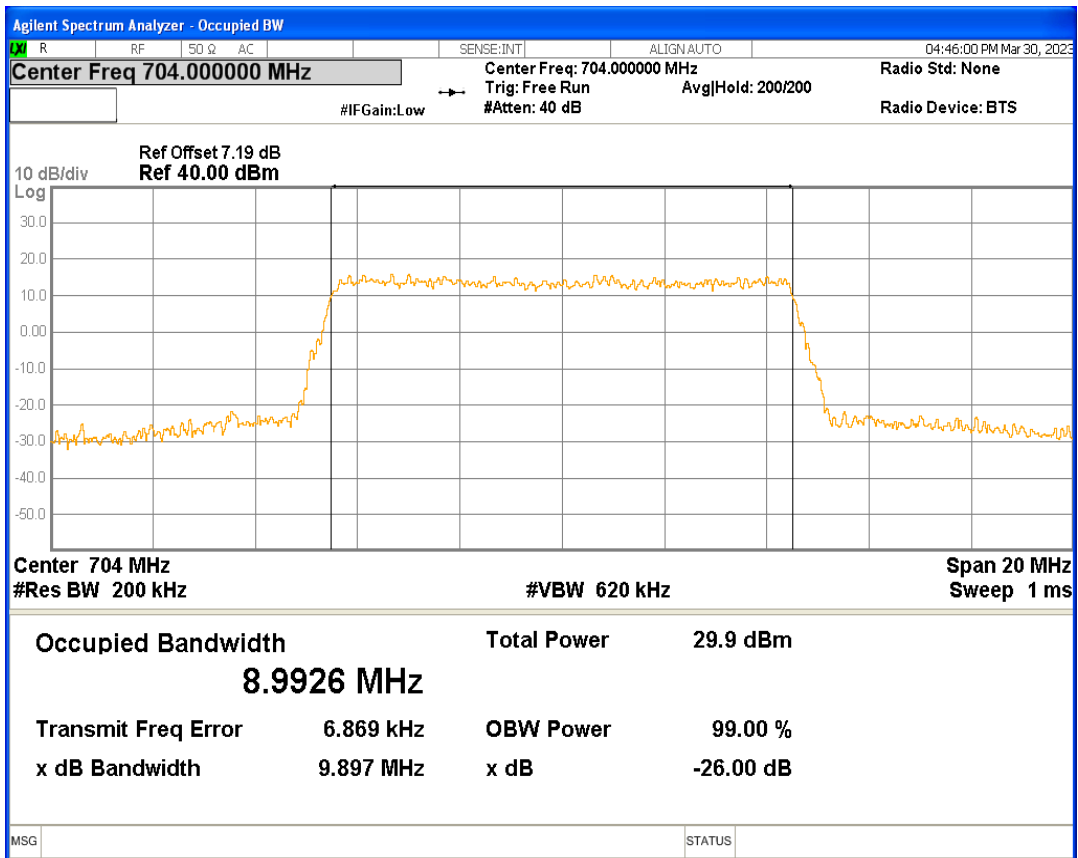

Band12 16QAM BW=1.4MHz Channel=23017 RB Size=6 Position=#0

Band12 16QAM BW=1.4MHz Channel=23095 RB Size=6 Position=#0

Band12 16QAM BW=1.4MHz Channel=23173 RB Size=6 Position=#0

Band12 16QAM BW=10MHz Channel=23060 RB Size=50 Position=#0