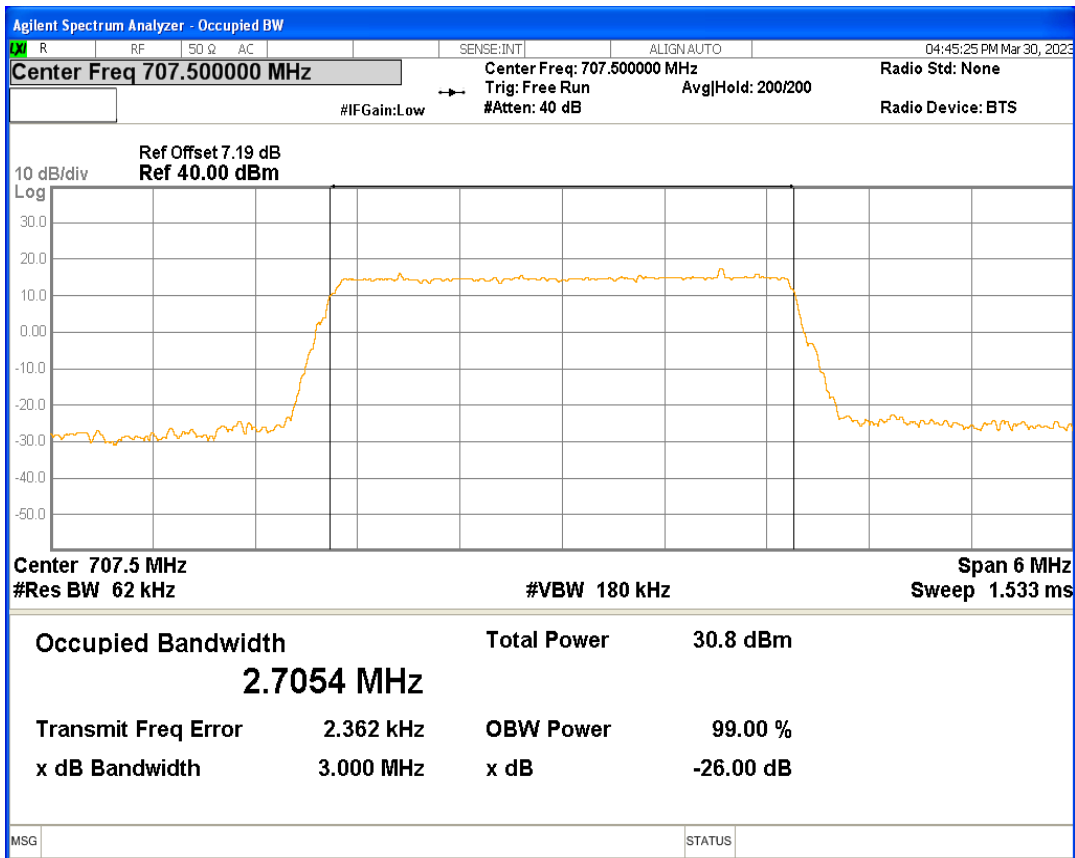

Band12 QPSK BW=10MHz Channel=23095 RB Size=50 Position=#0

Band12 QPSK BW=10MHz Channel=23130 RB Size=50 Position=#0

Band12 QPSK BW=3MHz Channel=23025 RB Size=15 Position=#0

Band12 QPSK BW=3MHz Channel=23095 RB Size=15 Position=#0