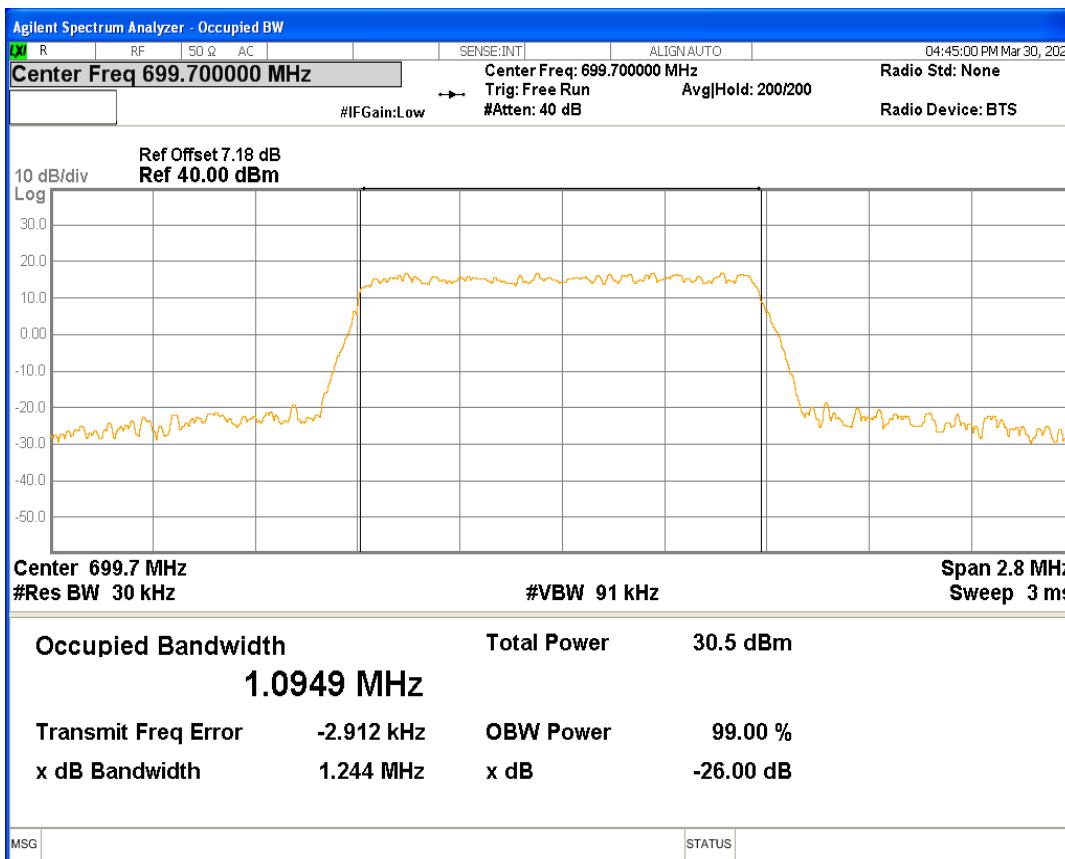

Band12 QPSK BW=1.4MHz Channel=23095 RB Size=6 Position=#0