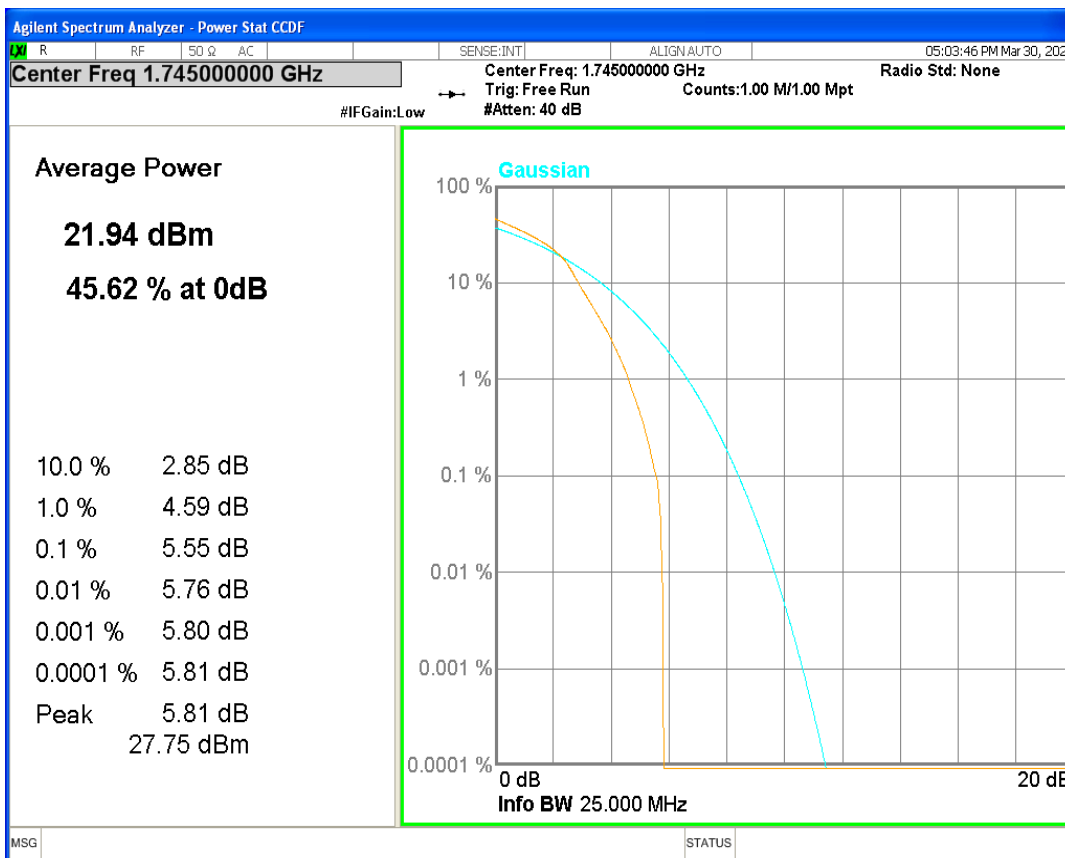

Band66 16QAM BW=1.4MHz Channel=132322 RB Size=1 Position=#0