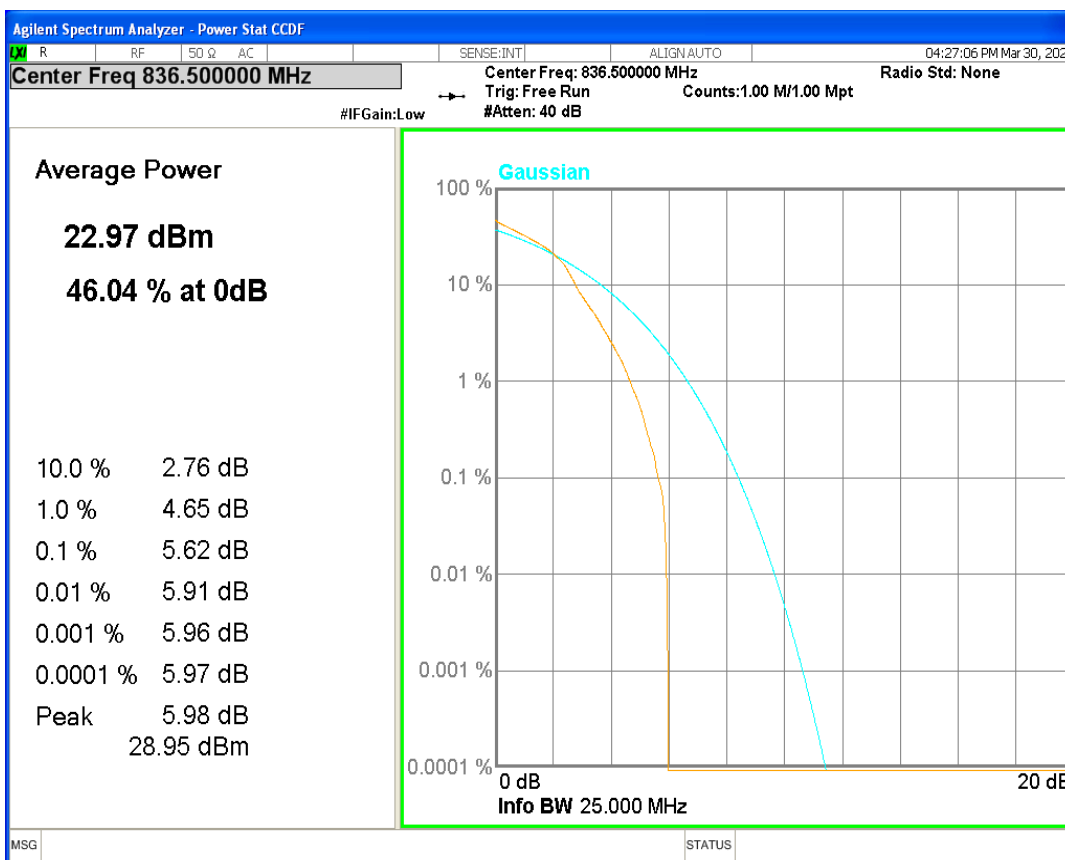

Band5 16QAM BW=3MHz Channel=20525 RB Size=1 Position=#0