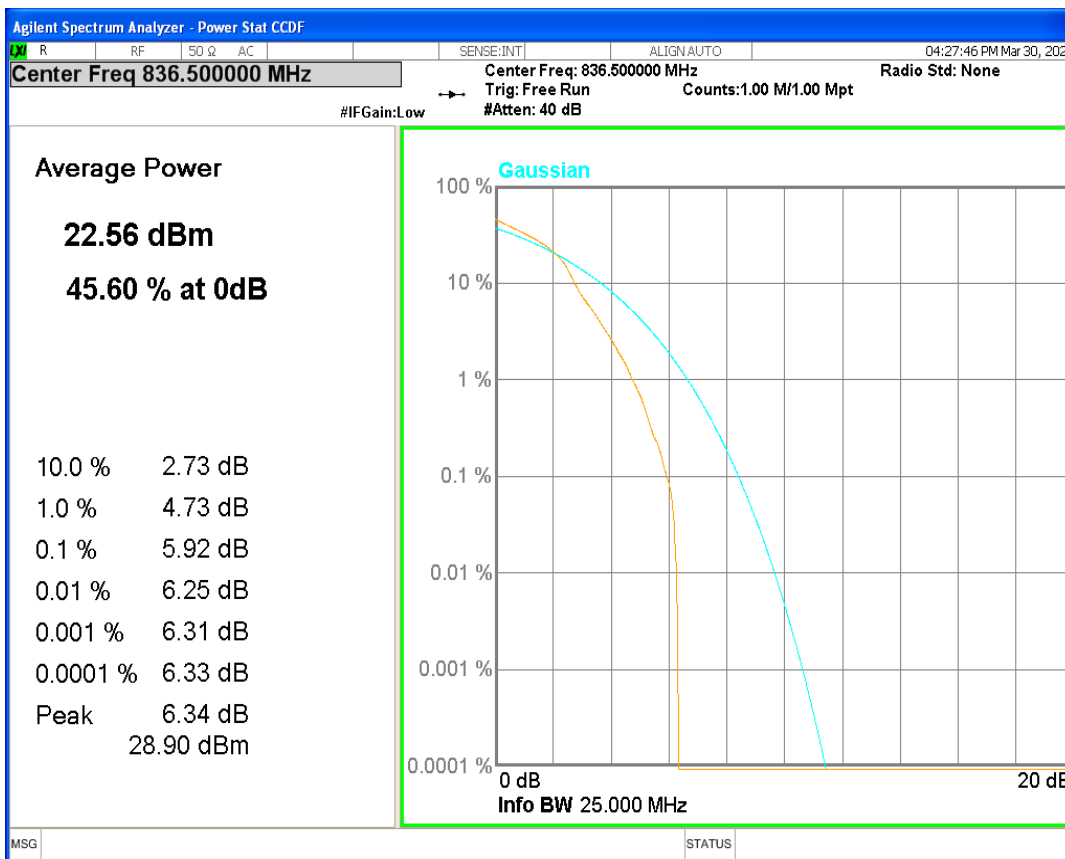

Band5 16QAM BW=10MHz Channel=20525 RB Size=1 Position=#0