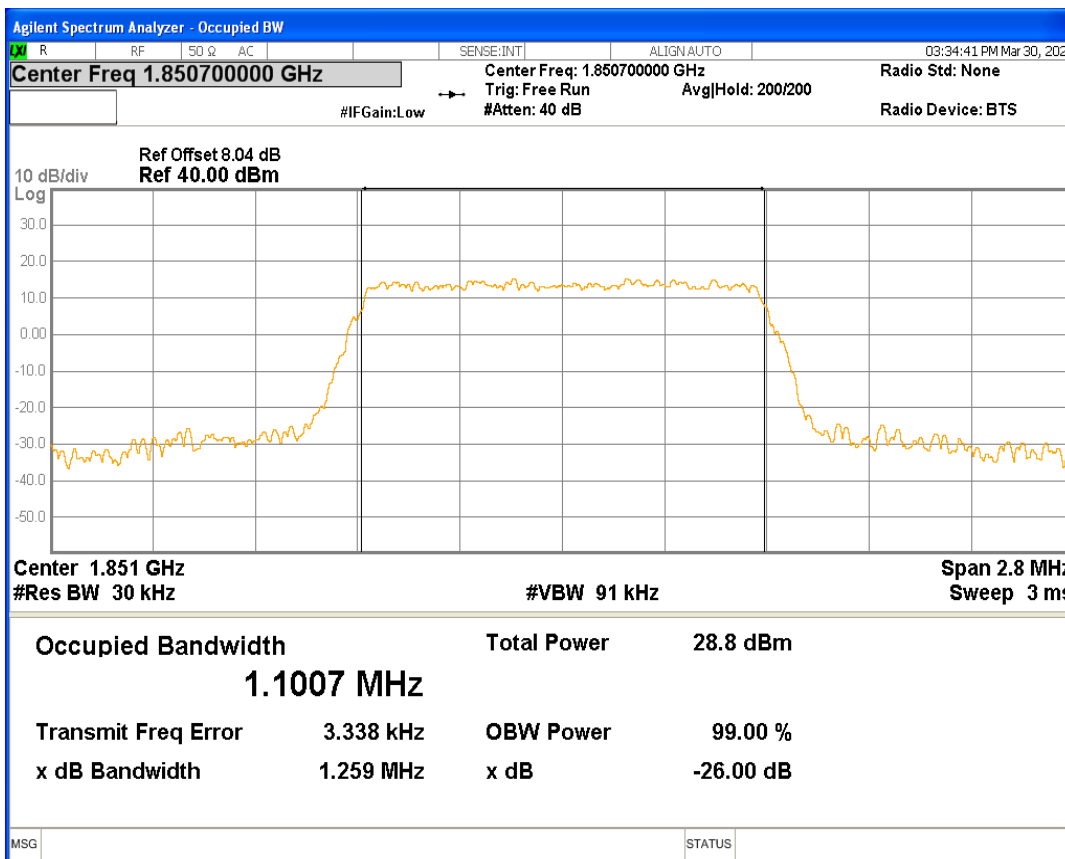

Band2 16QAM BW=1.4MHz Channel=18900 RB Size=6 Position=#0