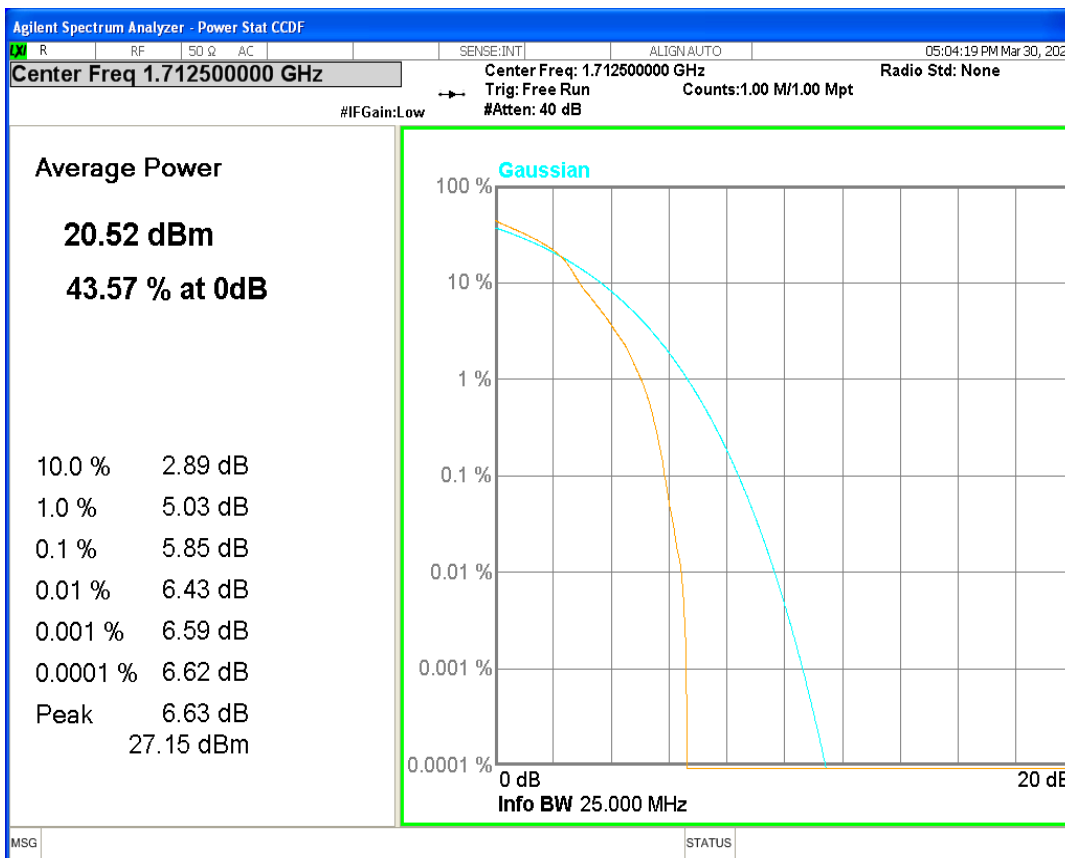

Band66 16QAM BW=5MHz Channel=131997 RB Size=1 Position=#0