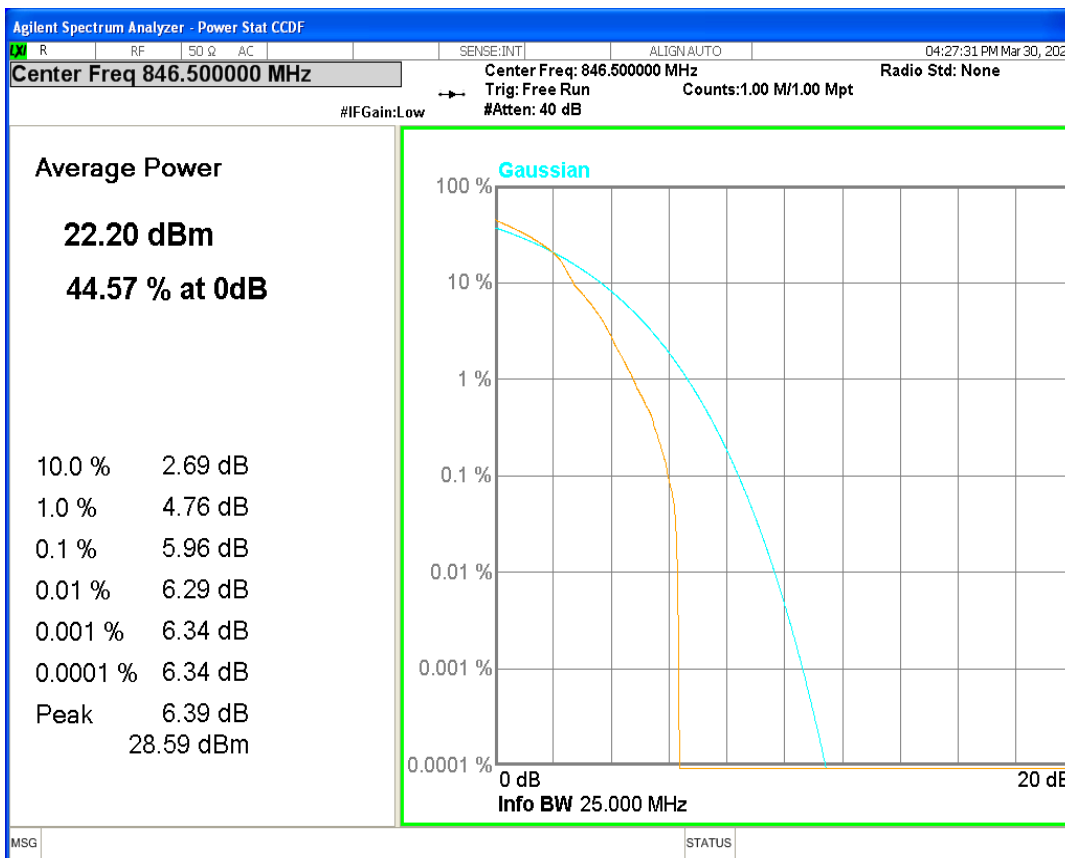

Band5 16QAM BW=5MHz Channel=20625 RB Size=1 Position=#0