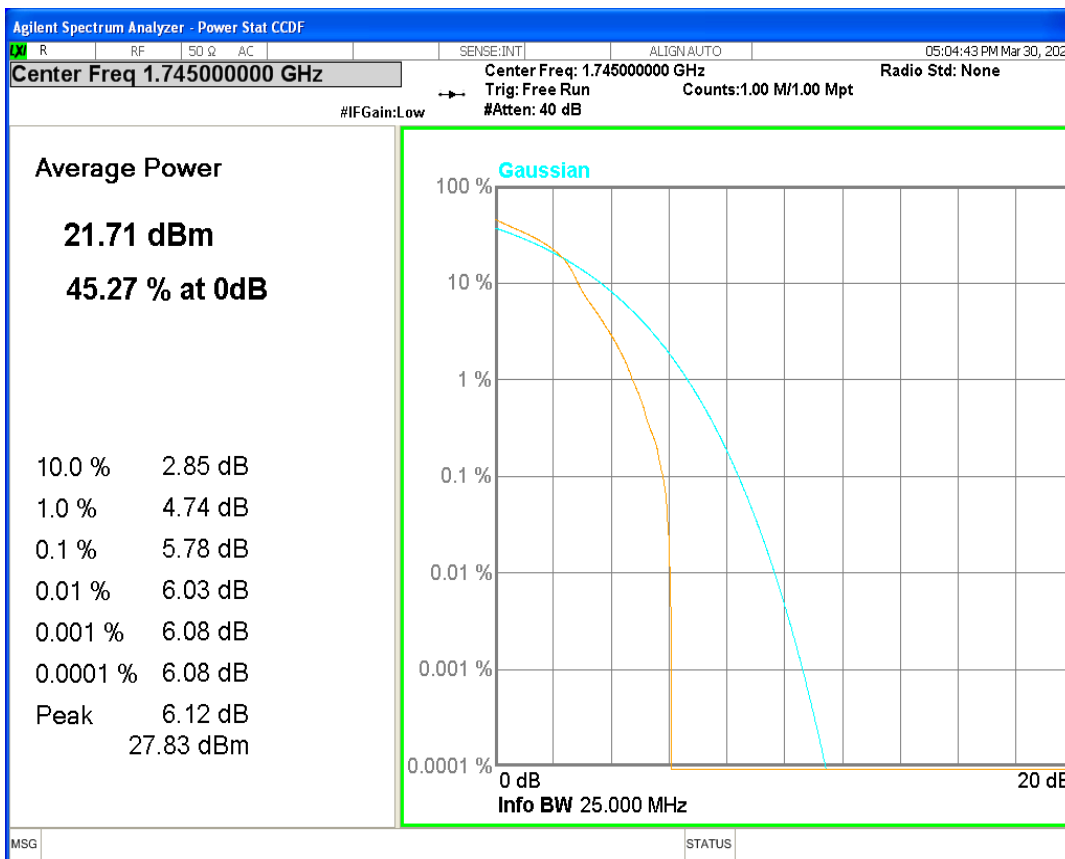

Band66 16QAM BW=10MHz Channel=132322 RB Size=1 Position=#0