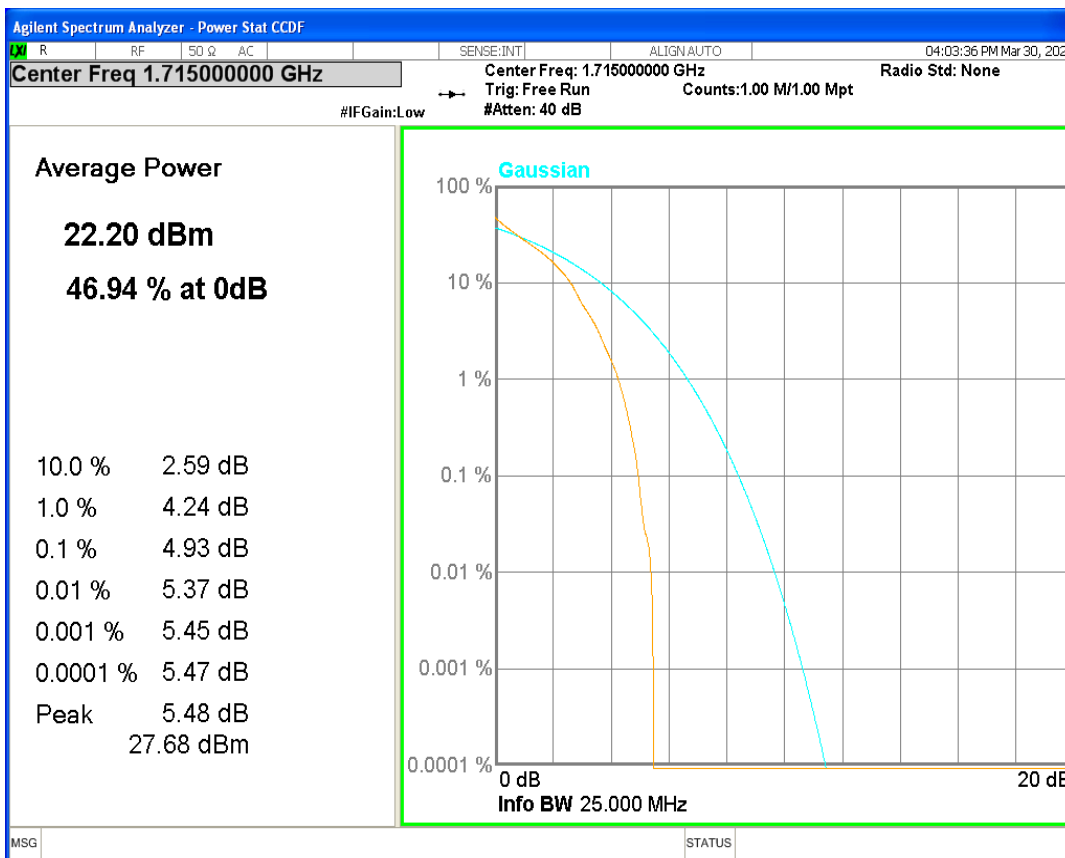

Band4 QPSK BW=10MHz Channel=20000 RB Size=1 Position=#0