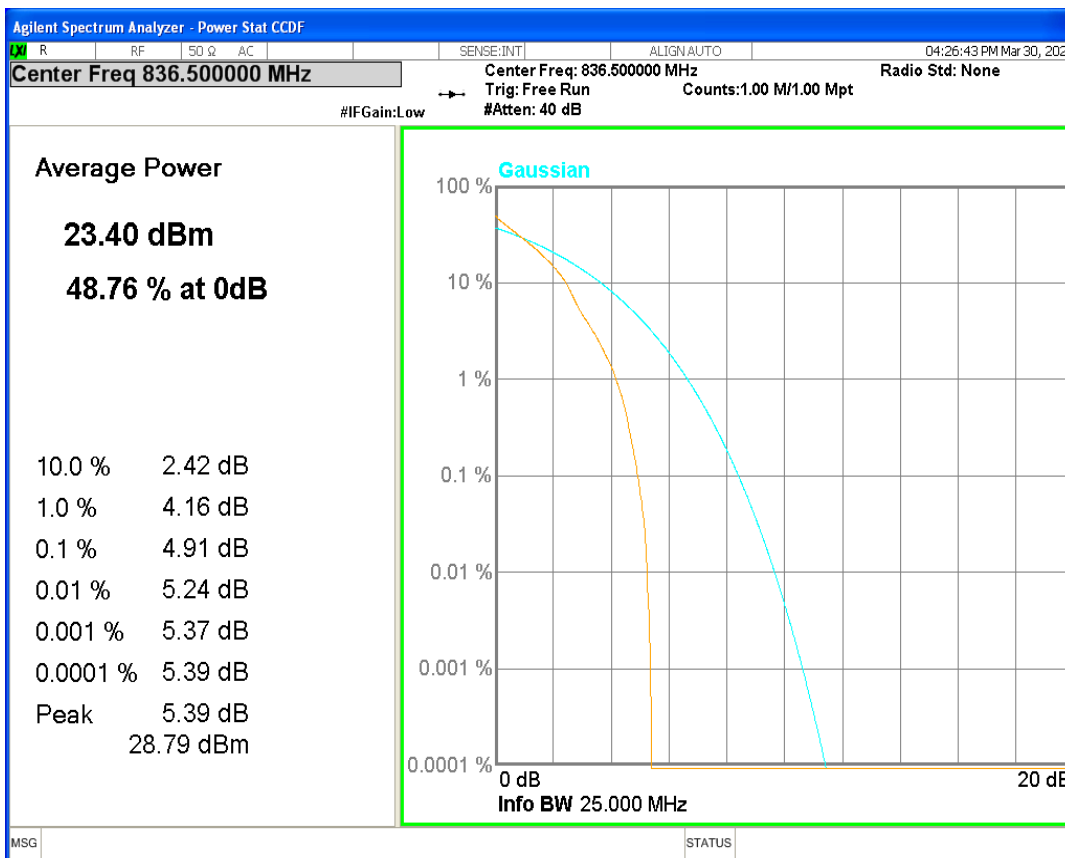

Band5 QPSK BW=1.4MHz Channel=20525 RB Size=1 Position=#0