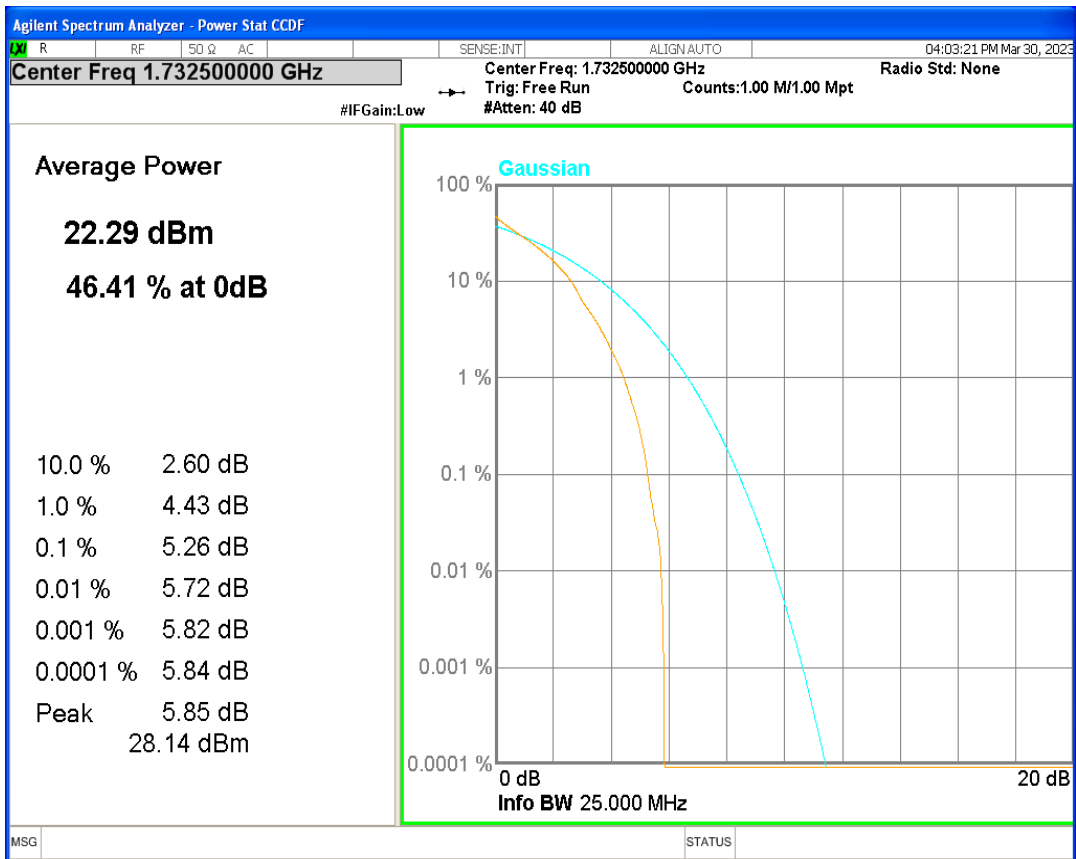

Band4 QPSK BW=3MHz Channel=20175 RB Size=1 Position=#0

Band4 QPSK BW=3MHz Channel=20385 RB Size=1 Position=#0

Band4 QPSK BW=5MHz Channel=19975 RB Size=1 Position=#0

Band4 QPSK BW=5MHz Channel=20175 RB Size=1 Position=#0