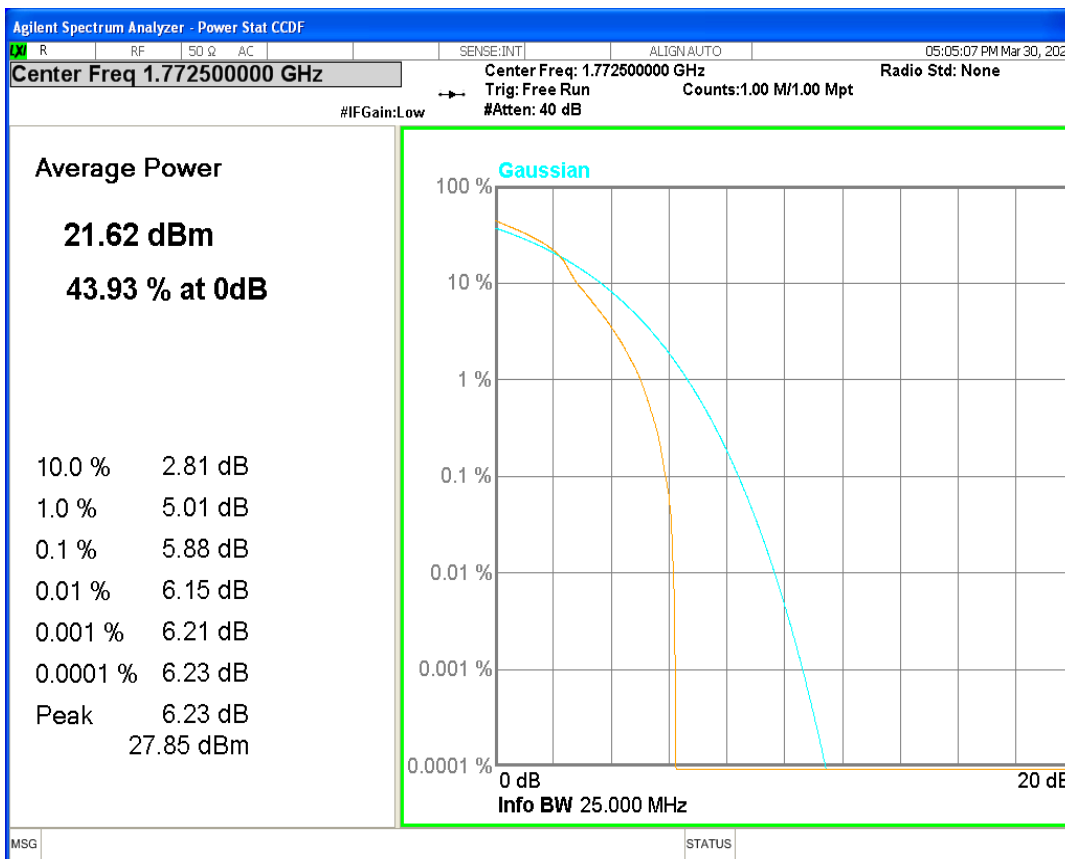

Band66 16QAM BW=15MHz Channel=132597 RB Size=1 Position=#0