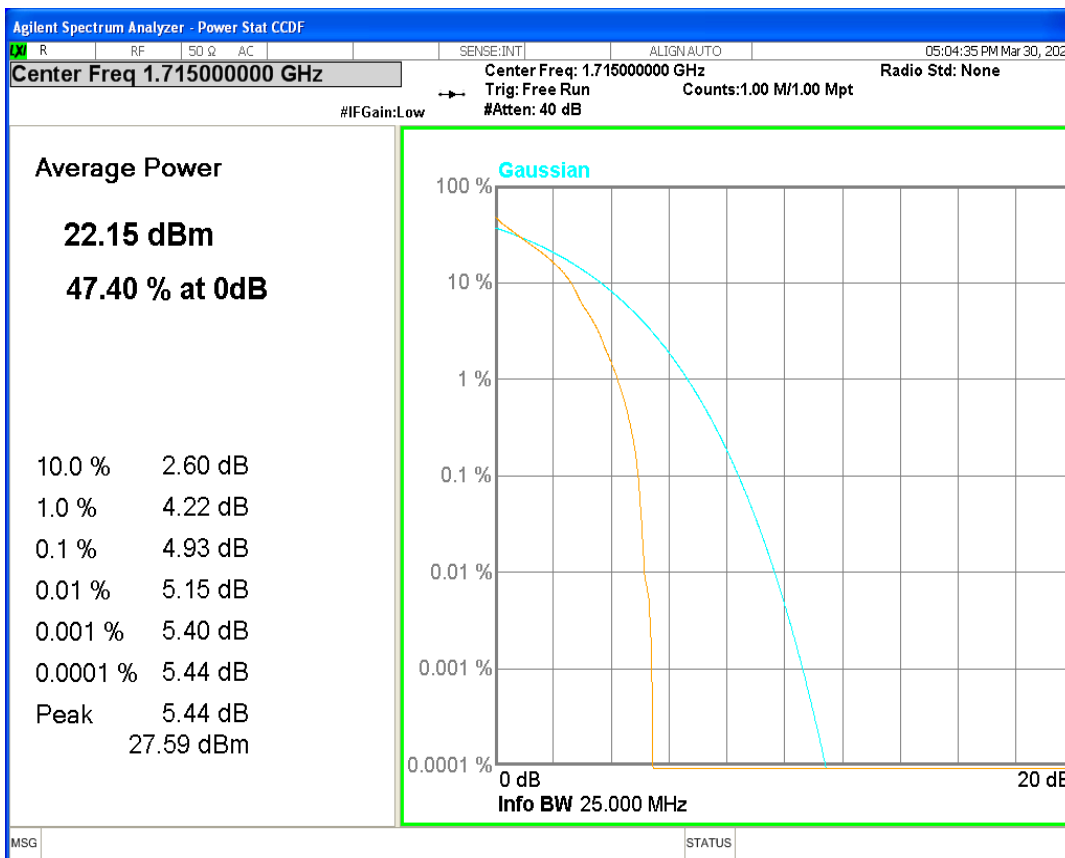

Band66 QPSK BW=10MHz Channel=132022 RB Size=1 Position=#0