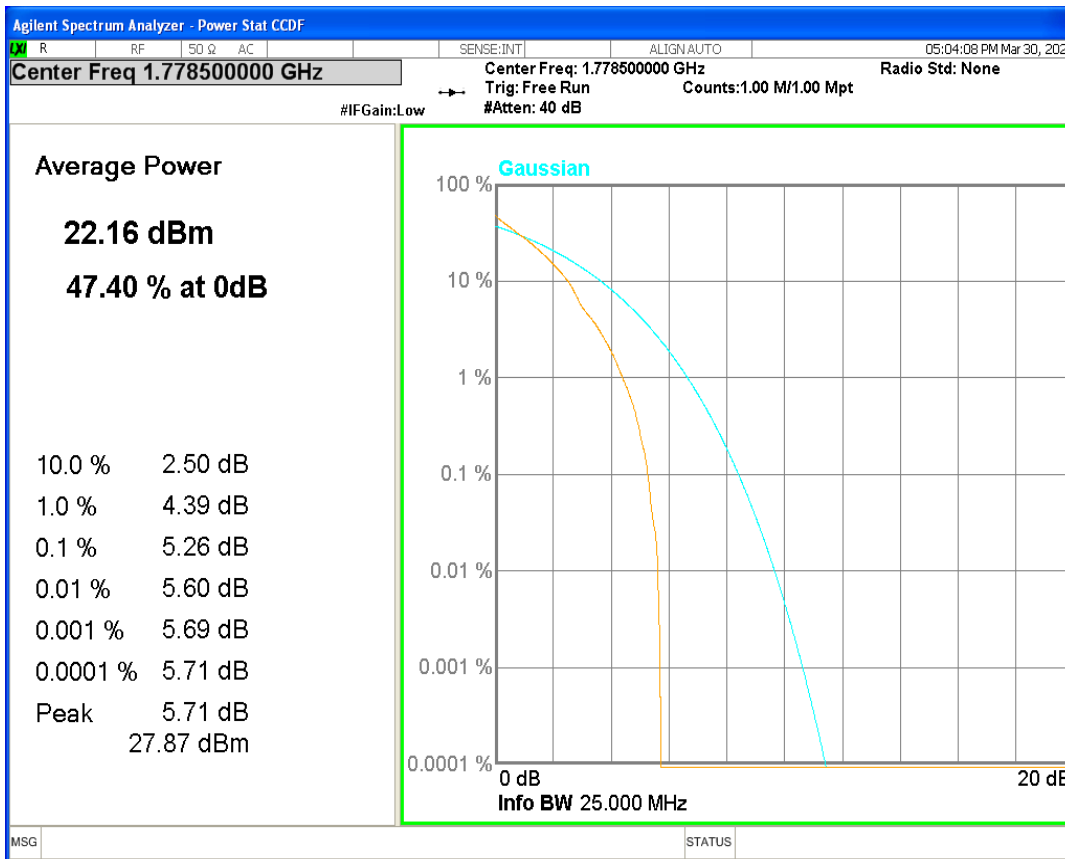

Band66 QPSK BW=3MHz Channel=132657 RB Size=1 Position=#0