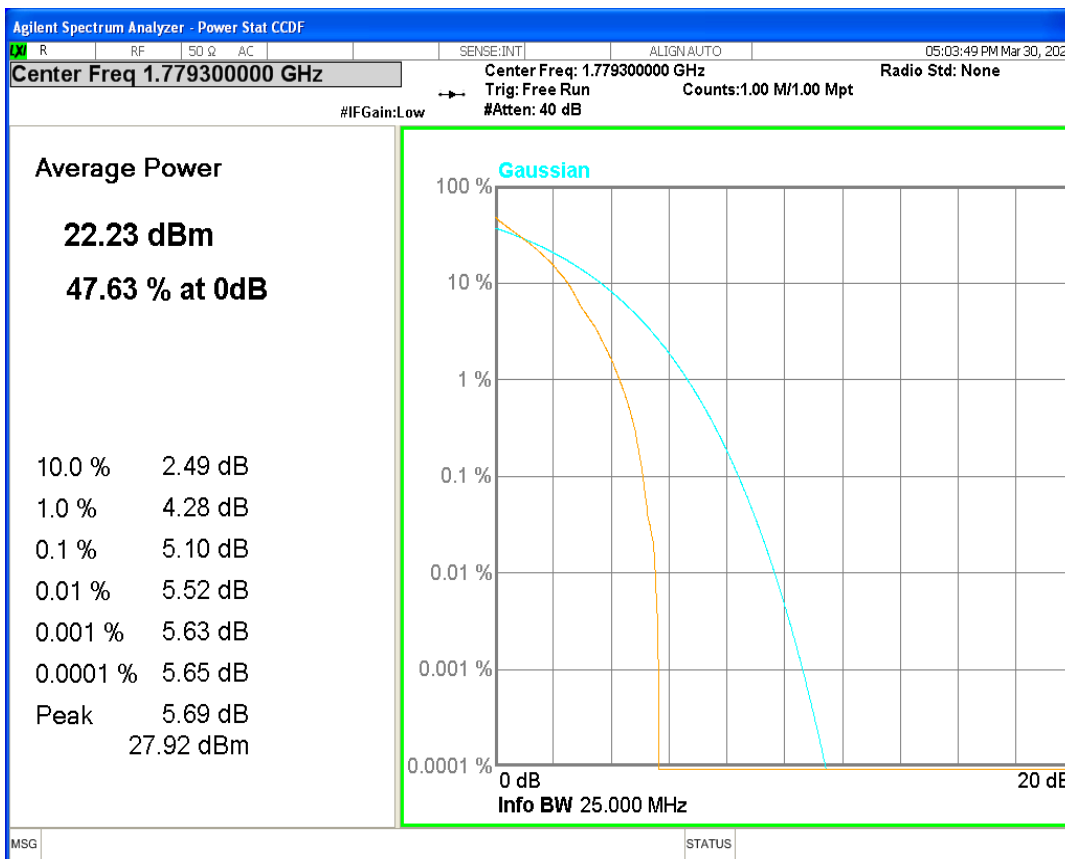

Band66 QPSK BW=1.4MHz Channel=132665 RB Size=1 Position=#0