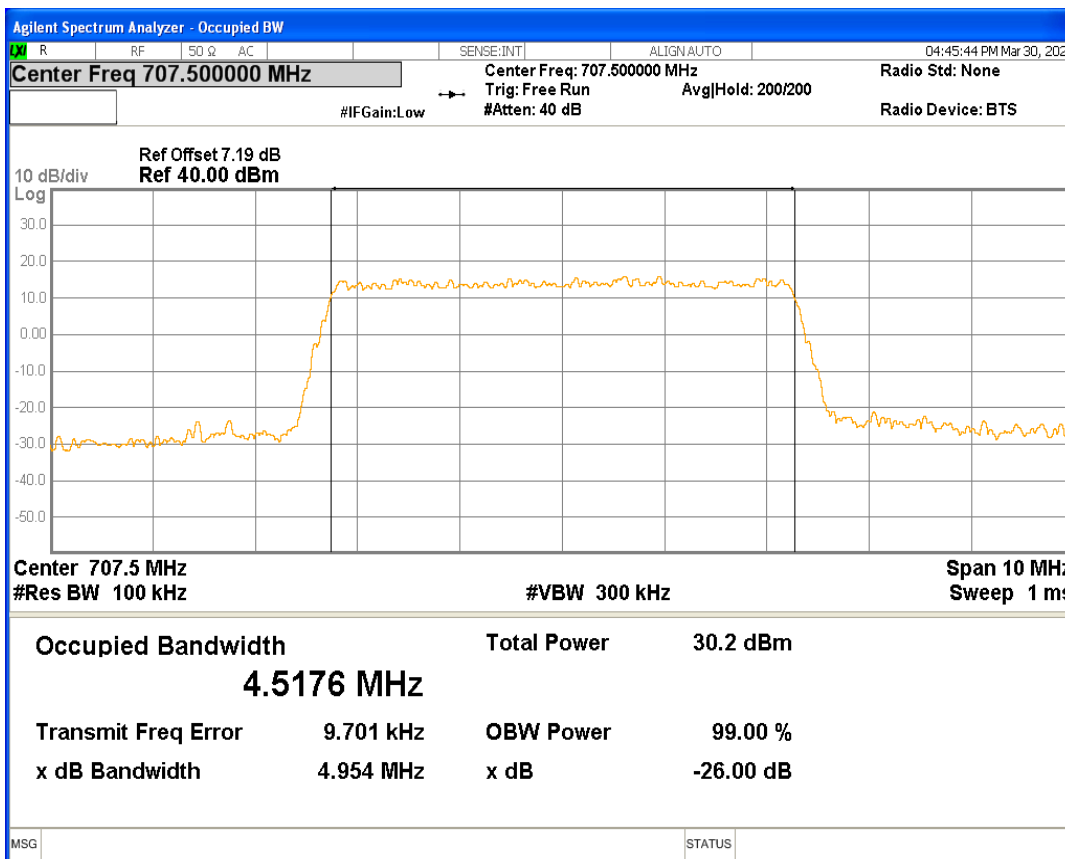

Band12 QPSK BW=5MHz Channel=23155 RB Size=25 Position=#0