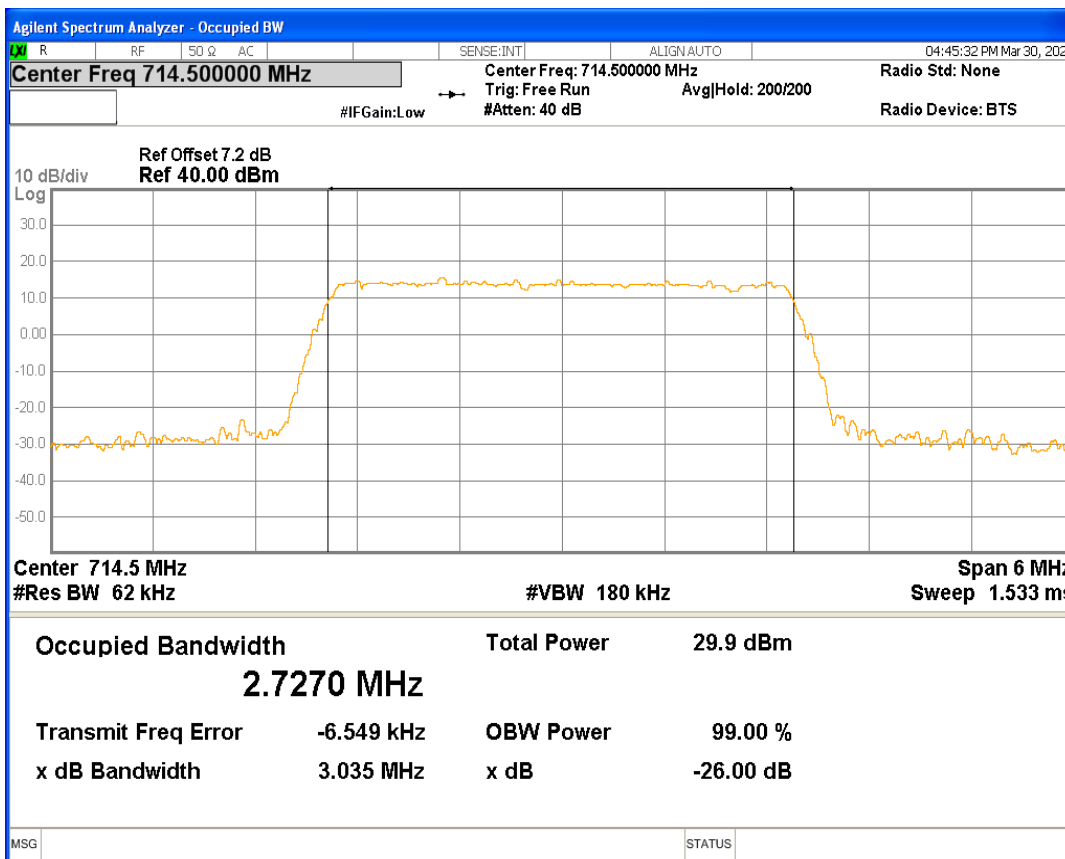

Band12 16QAM BW=5MHz Channel=23035 RB Size=25 Position=#0