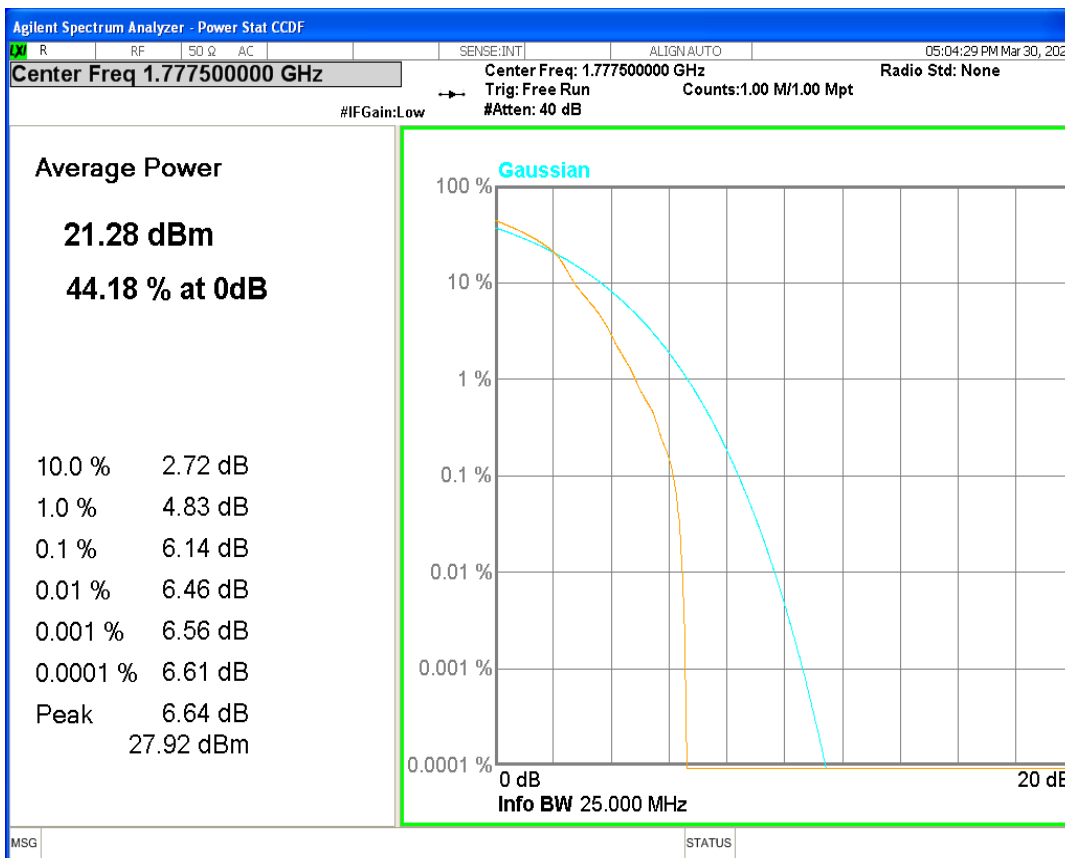

Band66 16QAM BW=5MHz Channel=132647 RB Size=1 Position=#0