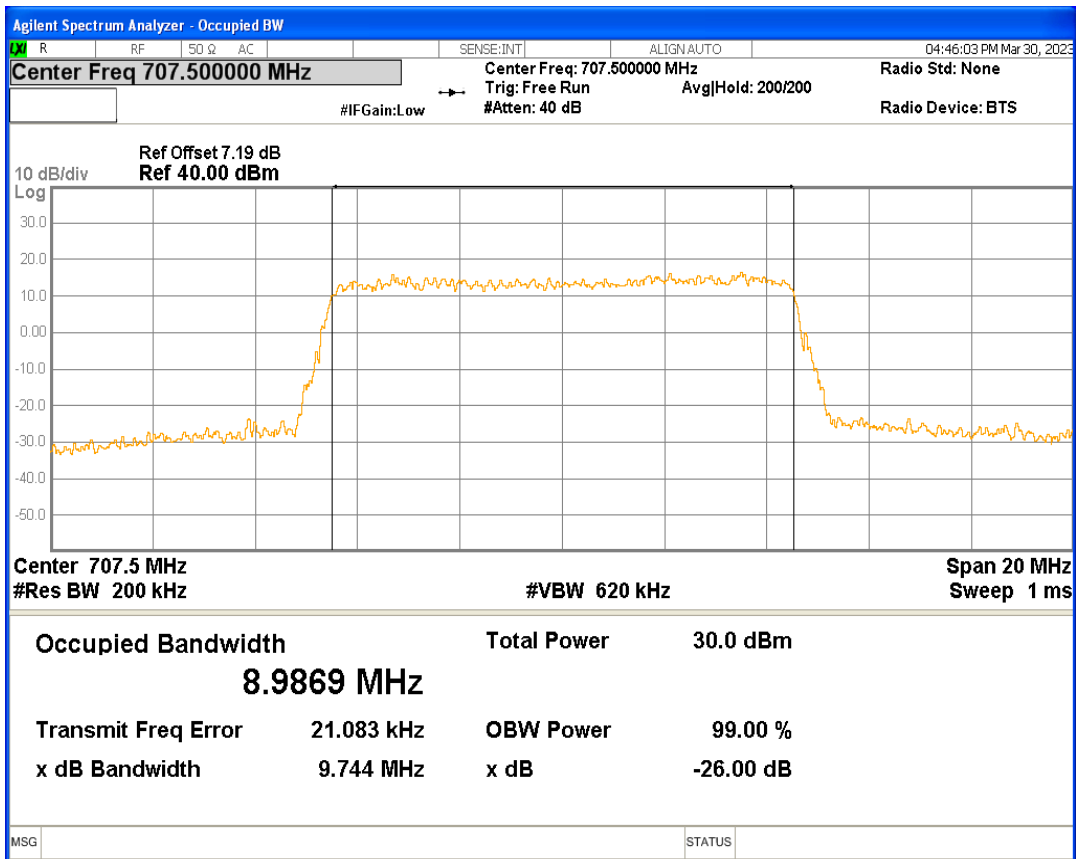

Band12 QPSK BW=10MHz Channel=23130 RB Size=50 Position=#0