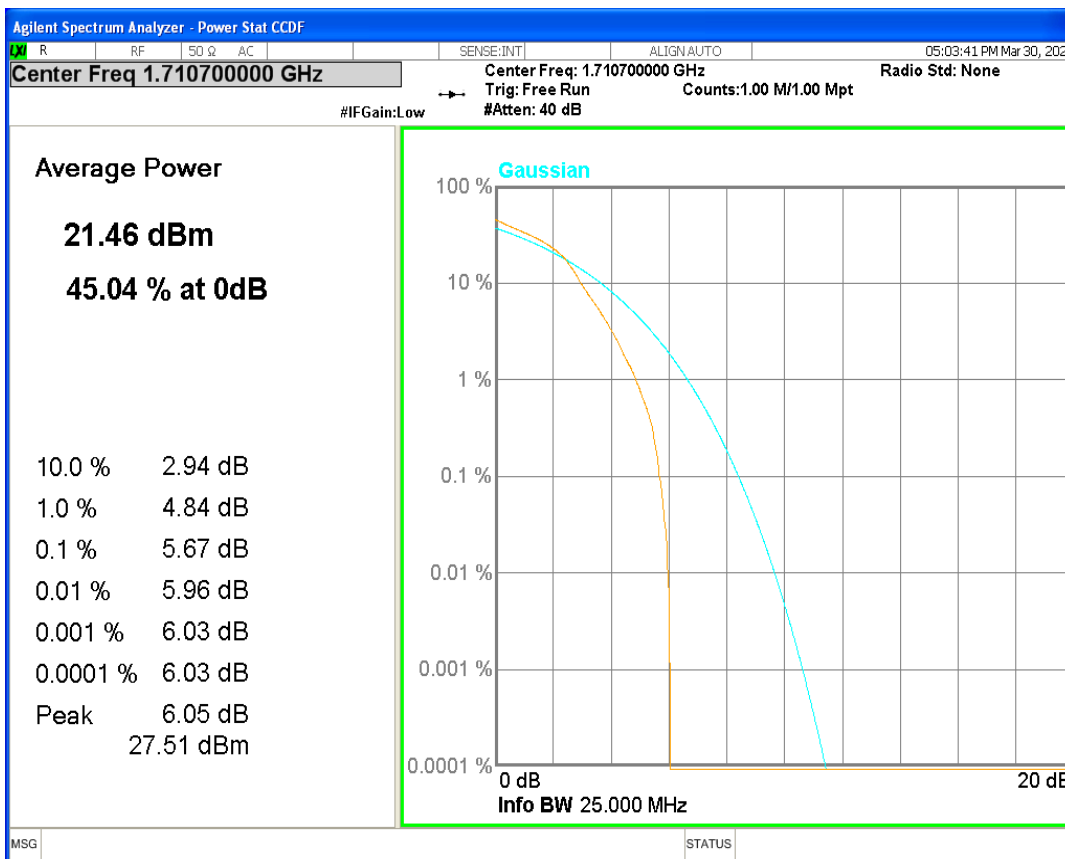

Band66 16QAM BW=1.4MHz Channel=131979 RB Size=1 Position=#0