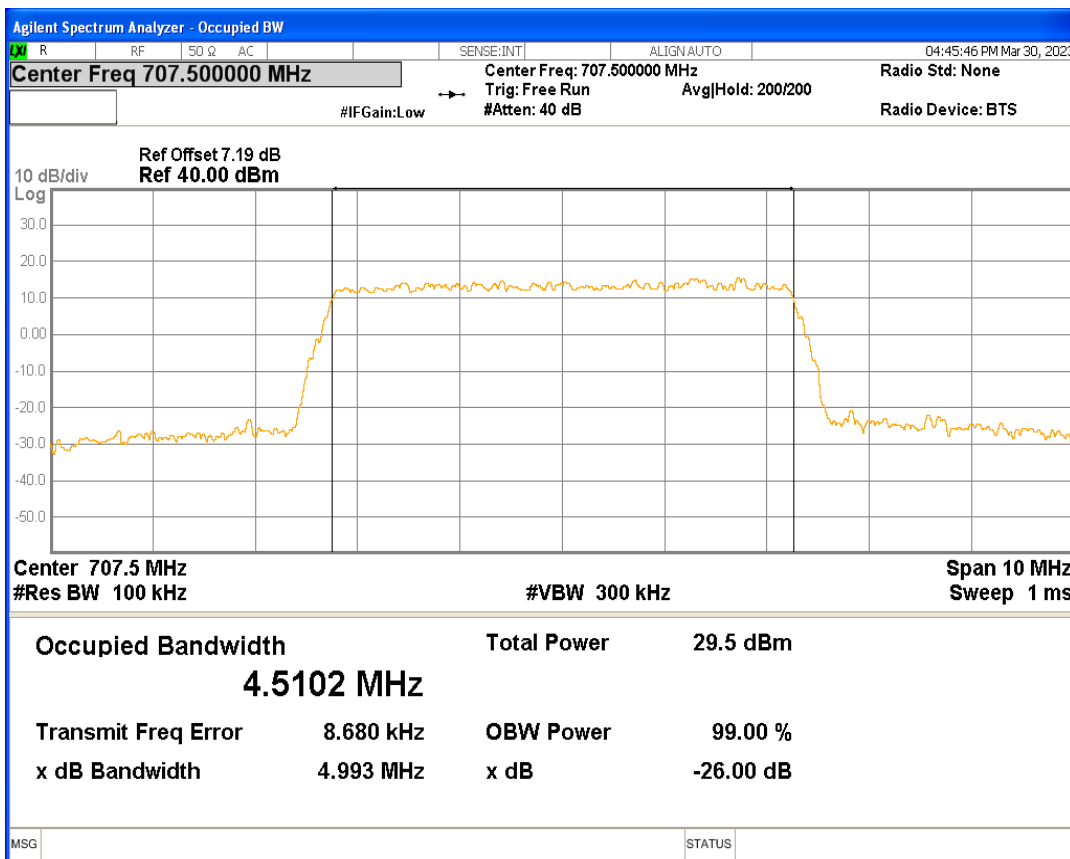

Band12 16QAM BW=5MHz Channel=23155 RB Size=25 Position=#0