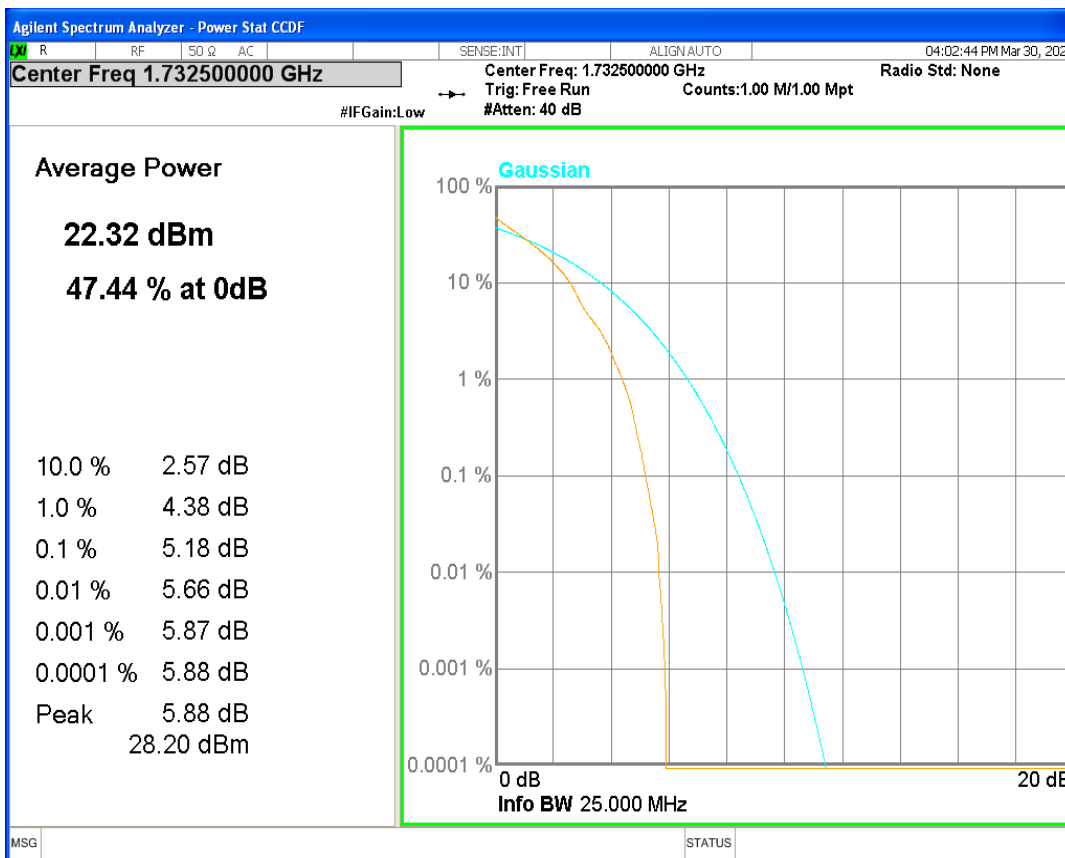

Band4 QPSK BW=1.4MHz Channel=20175 RB Size=1 Position=#0