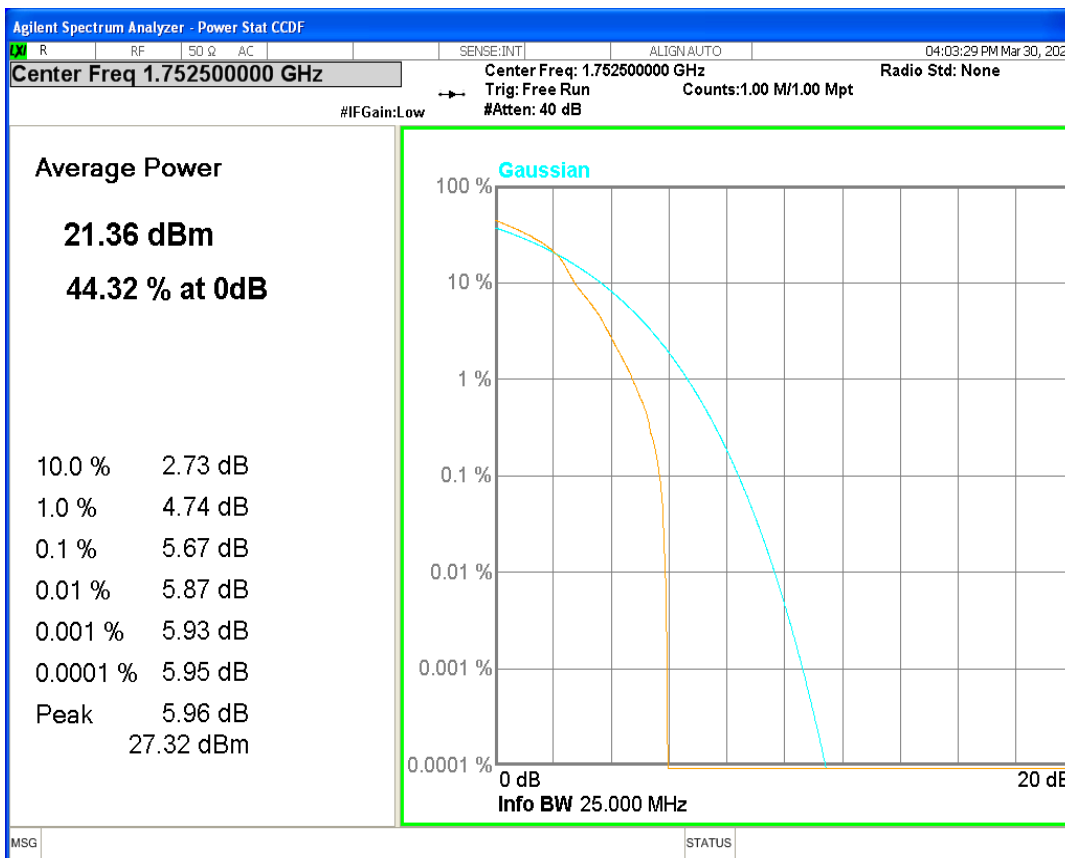

Band4 16QAM BW=5MHz Channel=19975 RB Size=1 Position=#0

Band4 16QAM BW=5MHz Channel=20175 RB Size=1 Position=#0

Band4 16QAM BW=5MHz Channel=20375 RB Size=1 Position=#0

Band4 QPSK BW=1.4MHz Channel=19957 RB Size=1 Position=#0