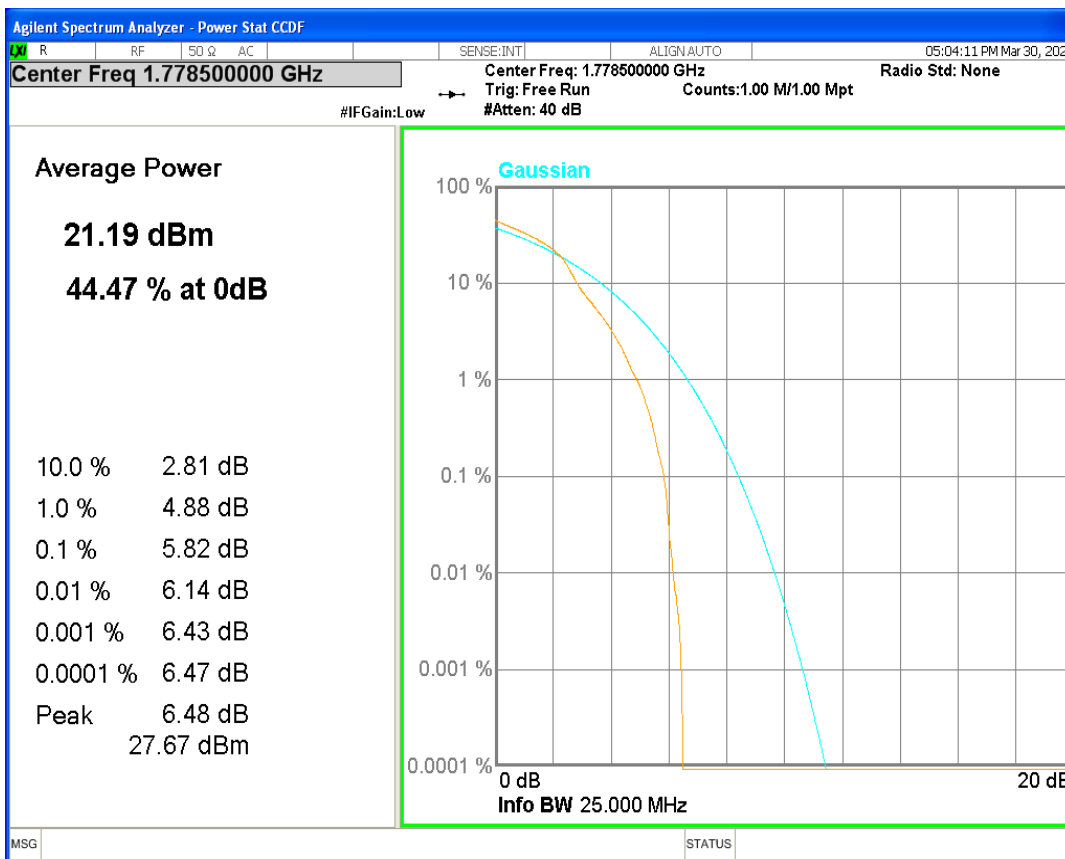

Band66 16QAM BW=20MHz Channel=132572 RB Size=1 Position=#0

Band66 16QAM BW=3MHz Channel=131987 RB Size=1 Position=#0

Band66 16QAM BW=3MHz Channel=132322 RB Size=1 Position=#0

Band66 16QAM BW=3MHz Channel=132657 RB Size=1 Position=#0