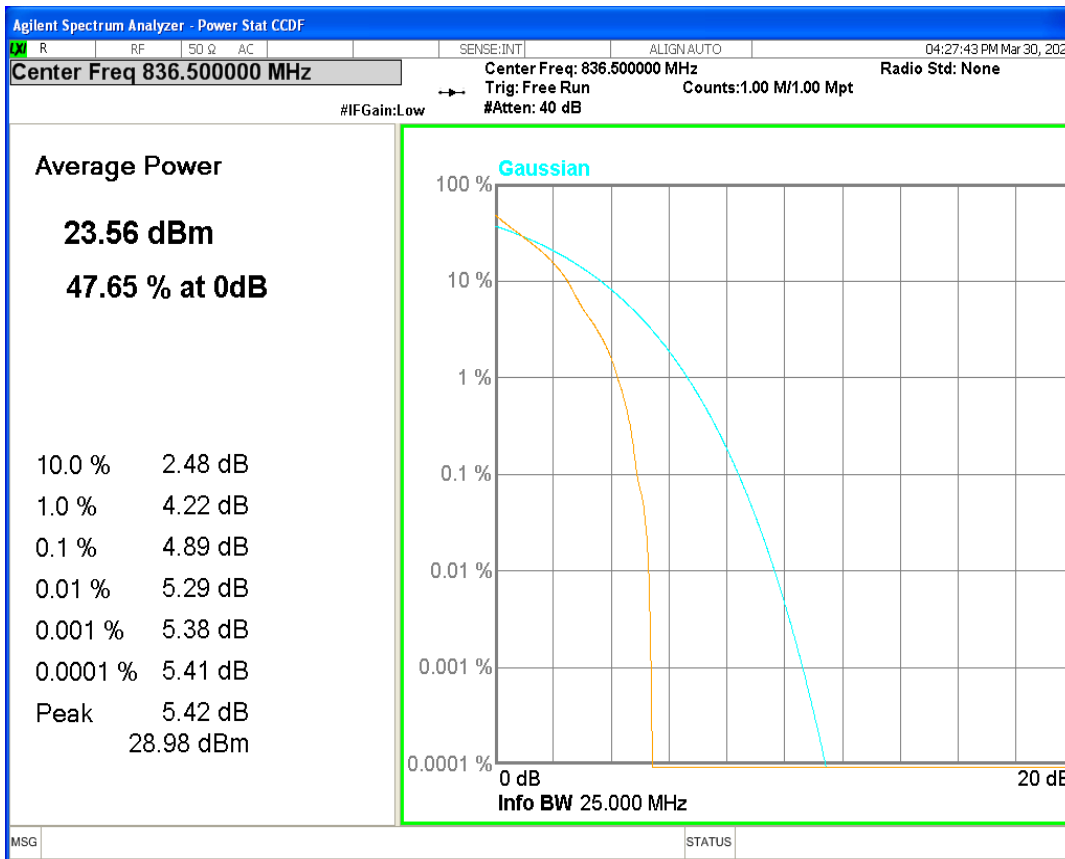

Band5 QPSK BW=10MHz Channel=20525 RB Size=1 Position=#0