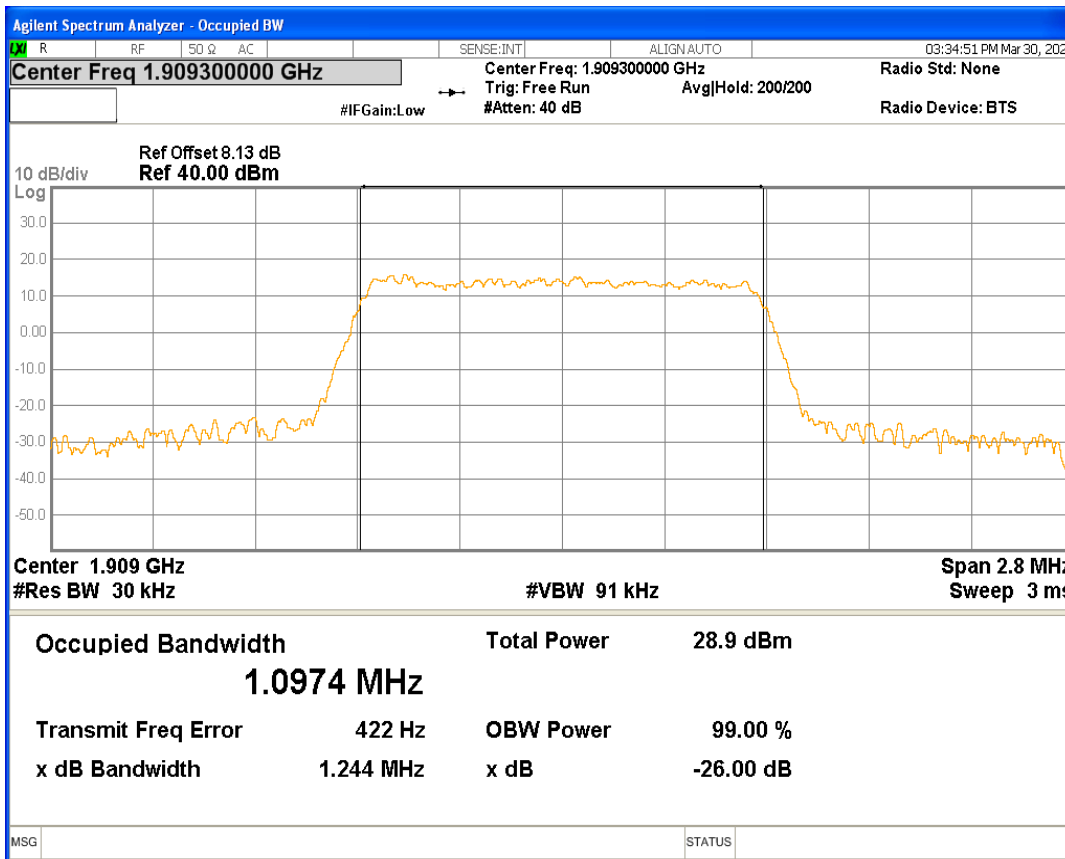

Band2 16QAM BW=10MHz Channel=18650 RB Size=50 Position=#0