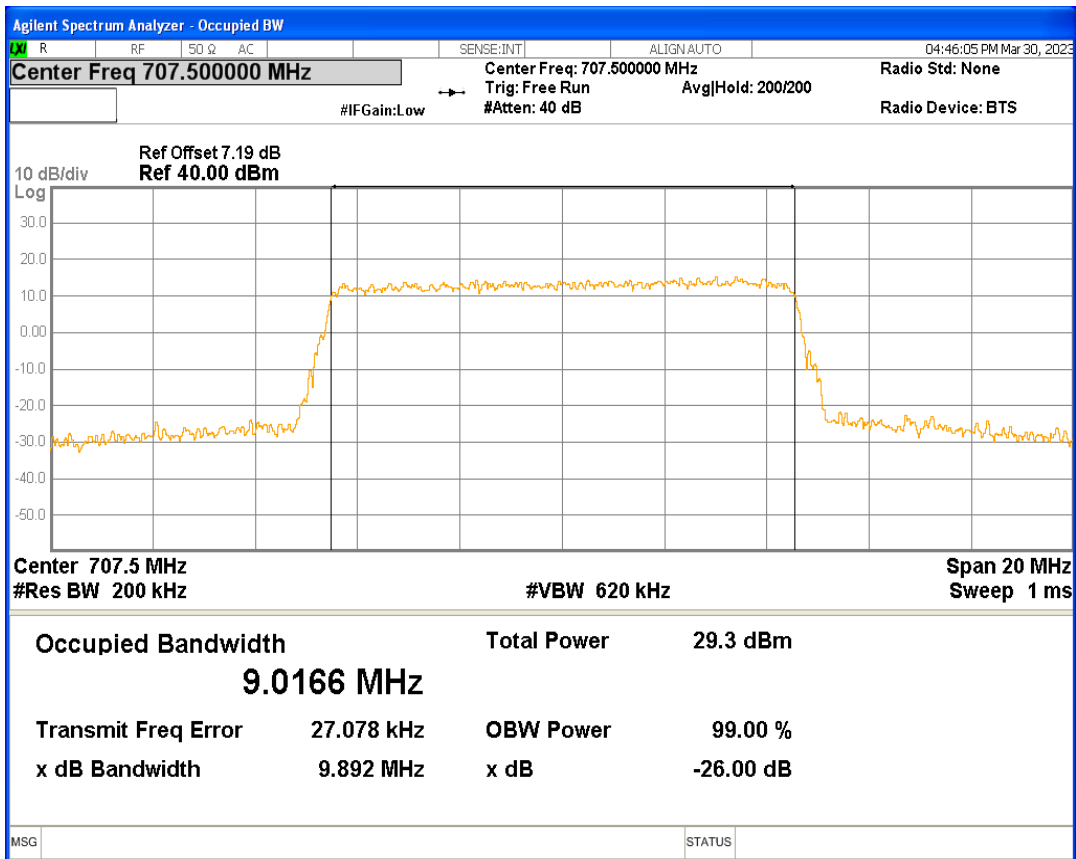

Band12 16QAM BW=10MHz Channel=23130 RB Size=50 Position=#0