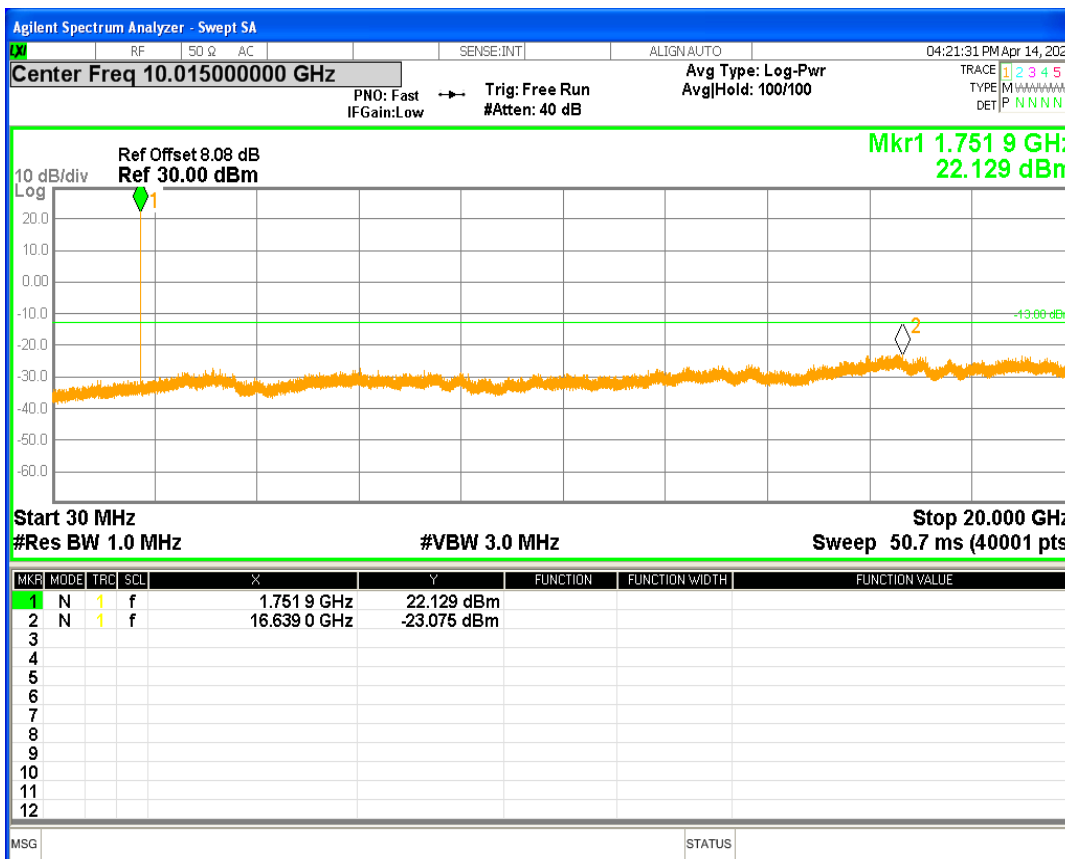

HSUPA Band4 Subtest1 Channel=1513

WCDMA Band4 Channel=1312

WCDMA Band4 Channel=1450

WCDMA Band4 Channel=1513

HSDPA Band5 Subtest1 Channel=4132

HSDPA Band5 Subtest1 Channel=4182

HSDPA Band5 Subtest1 Channel=4233