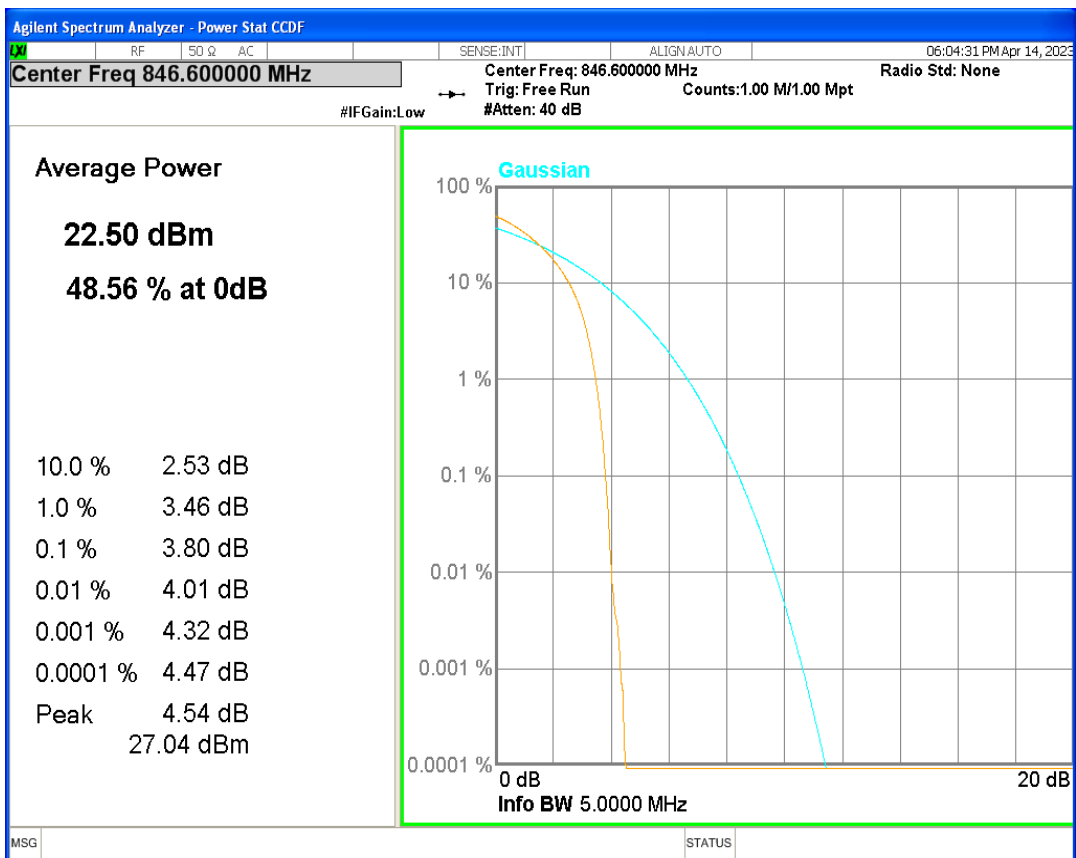

HSUPA Band5 Subtest3 Channel=4233