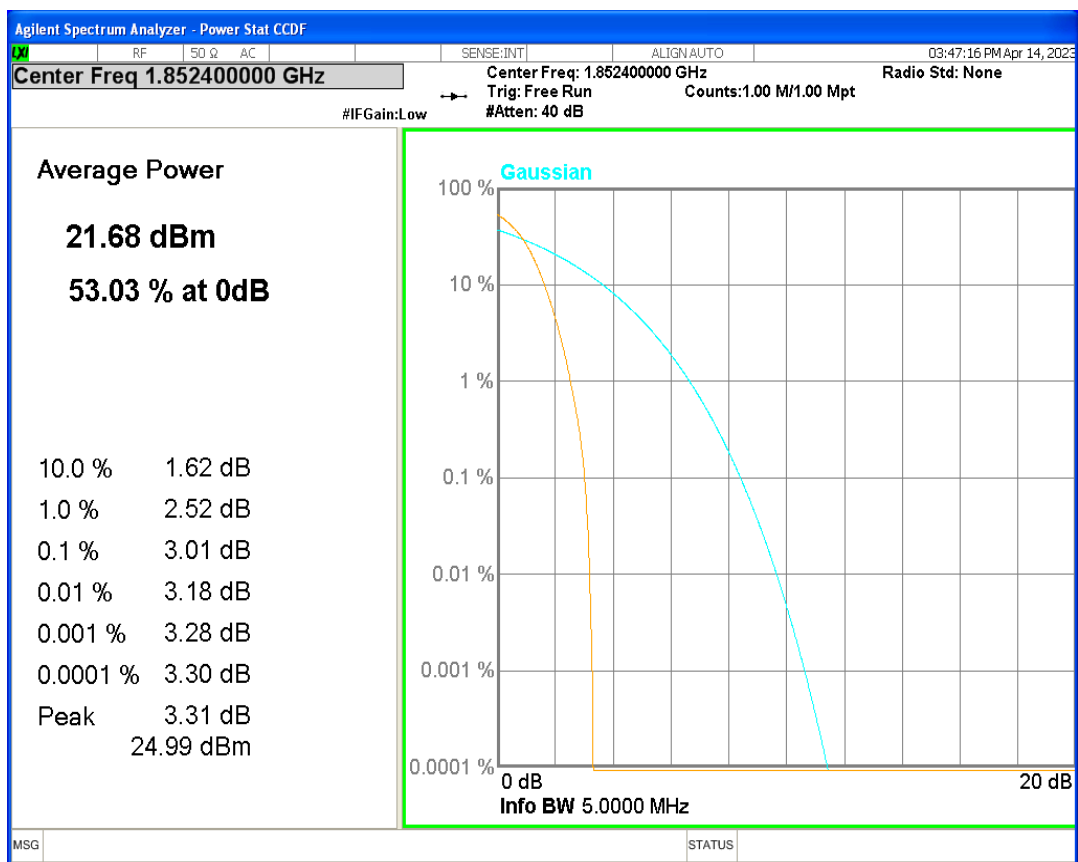

HSUPA Band5 Subtest4	4182	836.4	2.84	13	PASS
HSUPA Band5 Subtest5	4182	836.4	3.48	13	PASS
HSUPA Band5 Subtest1	4233	846.6	3.24	13	PASS
HSUPA Band5 Subtest2	4233	846.6	2.84	13	PASS
HSUPA Band5 Subtest3	4233	846.6	3.80	13	PASS
HSUPA Band5 Subtest4	4233	846.6	2.87	13	PASS
HSUPA Band5 Subtest5	4233	846.6	3.51	13	PASS
WCDMA Band5	4132	826.4	2.74	13	PASS
WCDMA Band5	4182	836.4	2.73	13	PASS
WCDMA Band5	4233	846.6	2.78	13	PASS

HSDPA Band2 Subtest1 Channel=9262