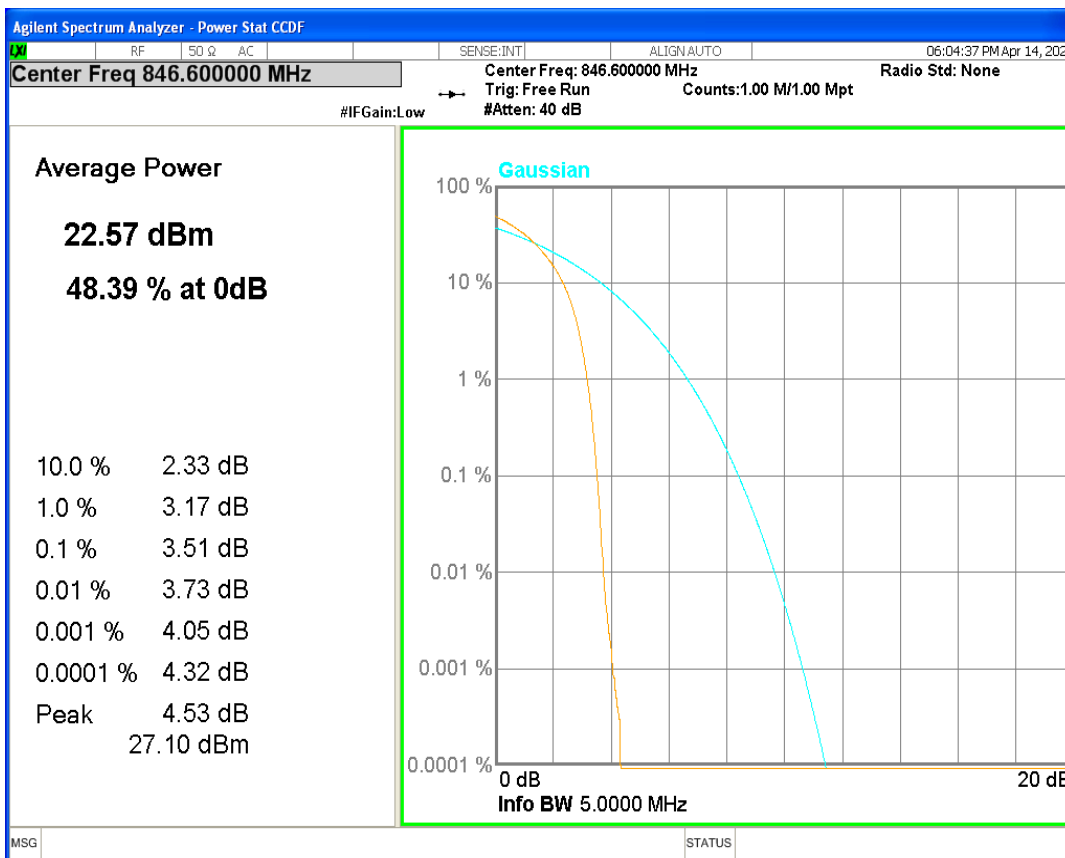

HSUPA Band5 Subtest5 Channel=4132

HSUPA Band5 Subtest5 Channel=4182

HSUPA Band5 Subtest5 Channel=4233

WCDMA Band5 Channel=4132

WCDMA Band5 Channel=4182

WCDMA Band5 Channel=4233

04 Occupied bandwidth

Band	Channel	Frequency (MHz)	99% OBW (kHz)	-26dB EBW (kHz)	Verdict
HSDPA Band2 Subtest1	9262	1852.4	4160.175	4663.109	PASS
HSDPA Band2 Subtest1	9400	1880	4169.818	4676.808	PASS
HSDPA Band2 Subtest1	9538	1907.6	4152.570	4667.022	PASS
HSUPA Band2 Subtest1	9262	1852.4	4162.604	4652.356	PASS
HSUPA Band2 Subtest1	9400	1880	4168.489	4681.137	PASS
HSUPA Band2 Subtest1	9538	1907.6	4152.512	4642.669	PASS
WCDMA Band2	9262	1852.4	4156.775	4683.893	PASS
WCDMA Band2	9400	1880	4156.928	4663.037	PASS
WCDMA Band2	9538	1907.6	4160.807	4672.062	PASS
HSDPA Band4 Subtest1	1312	1712.4	4135.485	4667.525	PASS
HSDPA Band4 Subtest1	1450	1740	4174.584	4662.688	PASS
HSDPA Band4 Subtest1	1513	1752.6	4166.677	4659.195	PASS
HSUPA Band4 Subtest1	1312	1712.4	4178.992	4681.300	PASS
HSUPA Band4 Subtest1	1450	1740	4157.435	4679.814	PASS
HSUPA Band4 Subtest1	1513	1752.6	4139.229	4669.381	PASS
WCDMA Band4	1312	1712.4	4149.265	4670.778	PASS
WCDMA Band4	1450	1740	4157.398	4649.033	PASS
WCDMA Band4	1513	1752.6	4174.401	4692.368	PASS
HSDPA Band5 Subtest1	4132	826.4	4180.073	4678.175	PASS
HSDPA Band5 Subtest1	4182	836.4	4157.704	4681.630	PASS
HSDPA Band5 Subtest1	4233	846.6	4161.544	4691.990	PASS