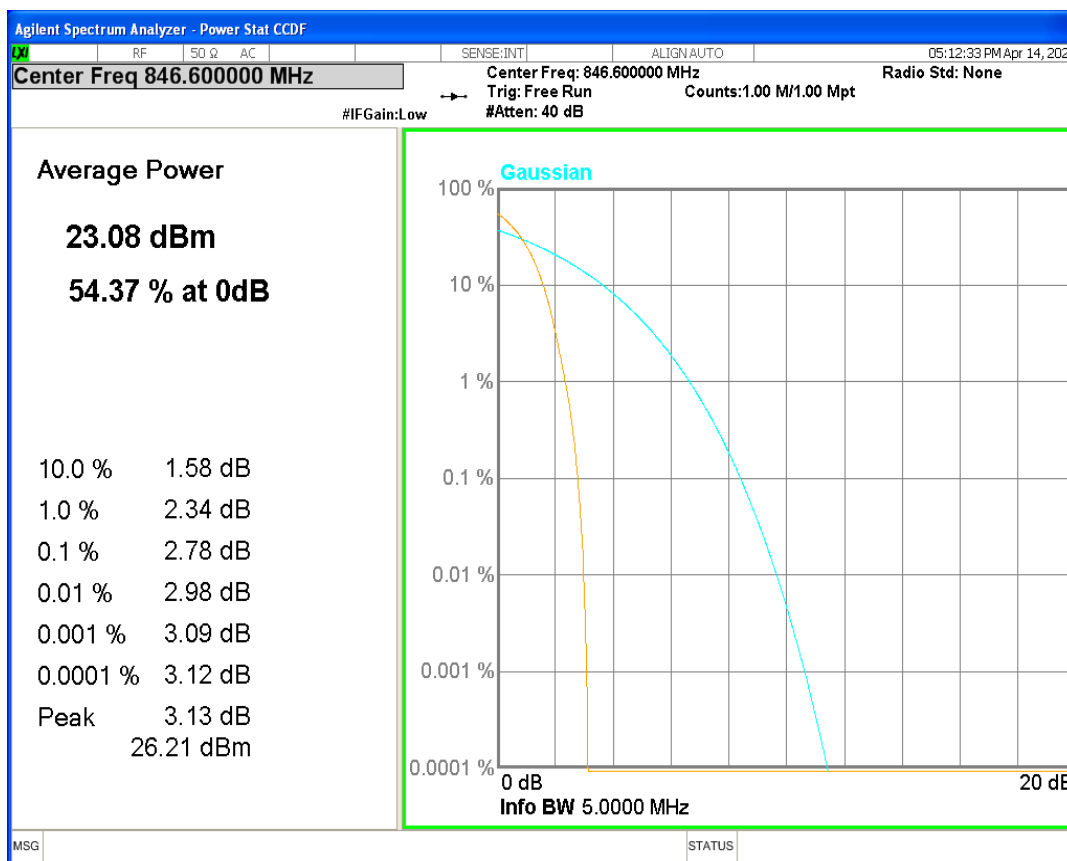

HSUPA Band5 Subtest5 Channel=4132

HSUPA Band5 Subtest5 Channel=4182

HSUPA Band5 Subtest5 Channel=4233

WCDMA Band5 Channel=4132

WCDMA Band5 Channel=4182

WCDMA Band5 Channel=4233

04 Occupied bandwidth

Band	Channel	Frequency (MHz)	99% OBW (kHz)	-26dB EBW (kHz)	Verdict
HSDPA Band2 Subtest1	9262	1852.4	4160.175	4663.109	PASS
HSDPA Band2 Subtest1	9400	1880	4169.818	4676.808	PASS
HSDPA Band2 Subtest1	9538	1907.6	4152.570	4667.022	PASS
HSUPA Band2 Subtest1	9262	1852.4	4162.604	4652.356	PASS
HSUPA Band2 Subtest1	9400	1880	4168.489	4681.137	PASS
HSUPA Band2 Subtest1	9538	1907.6	4152.512	4642.669	PASS
WCDMA Band2	9262	1852.4	4156.775	4683.893	PASS
WCDMA Band2	9400	1880	4156.928	4663.037	PASS
WCDMA Band2	9538	1907.6	4160.807	4672.062	PASS
HSDPA Band4 Subtest1	1312	1712.4	4135.485	4667.525	PASS
HSDPA Band4 Subtest1	1450	1740	4174.584	4662.688	PASS
HSDPA Band4 Subtest1	1513	1752.6	4166.677	4659.195	PASS
HSUPA Band4 Subtest1	1312	1712.4	4178.992	4681.300	PASS
HSUPA Band4 Subtest1	1450	1740	4157.435	4679.814	PASS
HSUPA Band4 Subtest1	1513	1752.6	4139.229	4669.381	PASS
WCDMA Band4	1312	1712.4	4149.265	4670.778	PASS
WCDMA Band4	1450	1740	4157.398	4649.033	PASS
WCDMA Band4	1513	1752.6	4174.401	4692.368	PASS
HSDPA Band5 Subtest1	4132	826.4	4180.073	4678.175	PASS
HSDPA Band5 Subtest1	4182	836.4	4157.704	4681.630	PASS
HSDPA Band5 Subtest1	4233	846.6	4161.544	4691.990	PASS