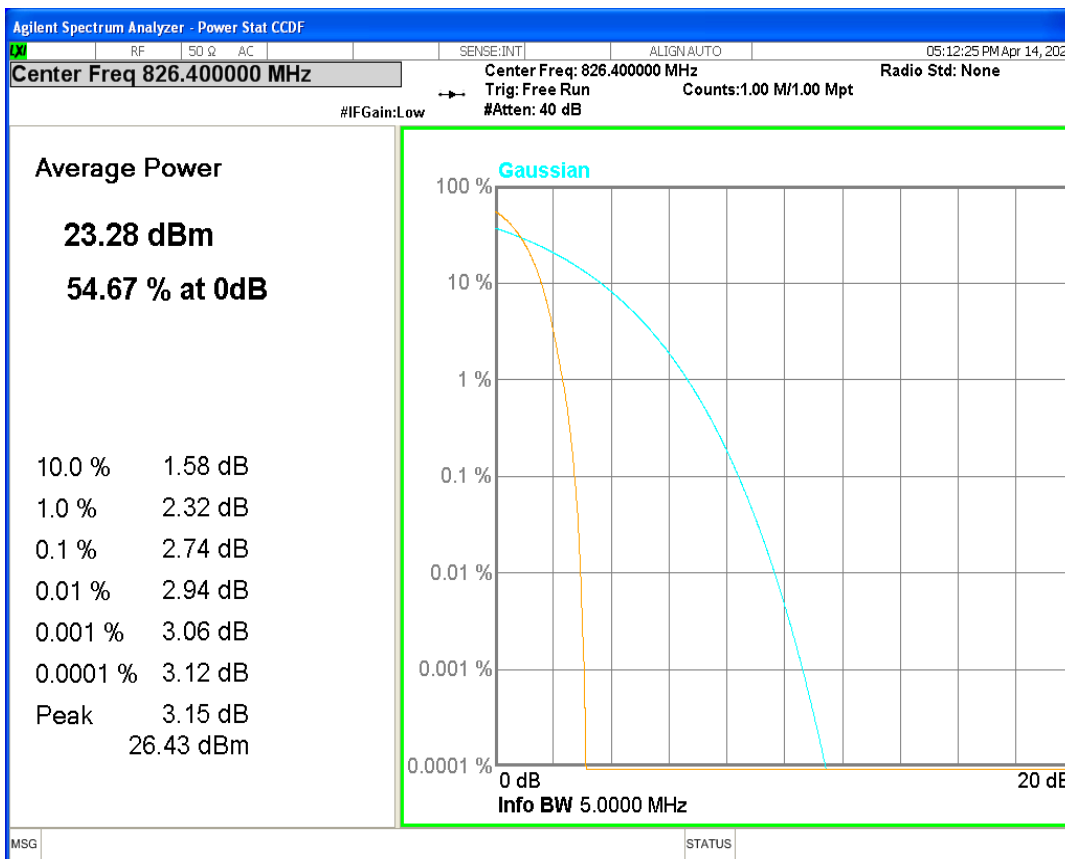

HSUPA Band5 Subtest5 Channel=4132

HSUPA Band5 Subtest5 Channel=4182

HSUPA Band5 Subtest5 Channel=4233

WCDMA Band5 Channel=4132

WCDMA Band5 Channel=4182

WCDMA Band5 Channel=4233

04 Occupied bandwidth

Band	Channel	Frequency (MHz)	99% OBW (kHz)	-26dB EBW (kHz)	Verdict
HSDPA Band2 Subtest1	9262	1852.4	4160.175	4663.109	PASS
HSDPA Band2 Subtest1	9400	1880	4169.818	4676.808	PASS
HSDPA Band2 Subtest1	9538	1907.6	4152.570	4667.022	PASS
HSUPA Band2 Subtest1	9262	1852.4	4162.604	4652.356	PASS
HSUPA Band2 Subtest1	9400	1880	4168.489	4681.137	PASS
HSUPA Band2 Subtest1	9538	1907.6	4152.512	4642.669	PASS
WCDMA Band2	9262	1852.4	4156.775	4683.893	PASS
WCDMA Band2	9400	1880	4156.928	4663.037	PASS
WCDMA Band2	9538	1907.6	4160.807	4672.062	PASS
HSDPA Band4 Subtest1	1312	1712.4	4135.485	4667.525	PASS
HSDPA Band4 Subtest1	1450	1740	4174.584	4662.688	PASS
HSDPA Band4 Subtest1	1513	1752.6	4166.677	4659.195	PASS
HSUPA Band4 Subtest1	1312	1712.4	4178.992	4681.300	PASS
HSUPA Band4 Subtest1	1450	1740	4157.435	4679.814	PASS
HSUPA Band4 Subtest1	1513	1752.6	4139.229	4669.381	PASS
WCDMA Band4	1312	1712.4	4149.265	4670.778	PASS
WCDMA Band4	1450	1740	4157.398	4649.033	PASS
WCDMA Band4	1513	1752.6	4174.401	4692.368	PASS
HSDPA Band5 Subtest1	4132	826.4	4180.073	4678.175	PASS
HSDPA Band5 Subtest1	4182	836.4	4157.704	4681.630	PASS
HSDPA Band5 Subtest1	4233	846.6	4161.544	4691.990	PASS