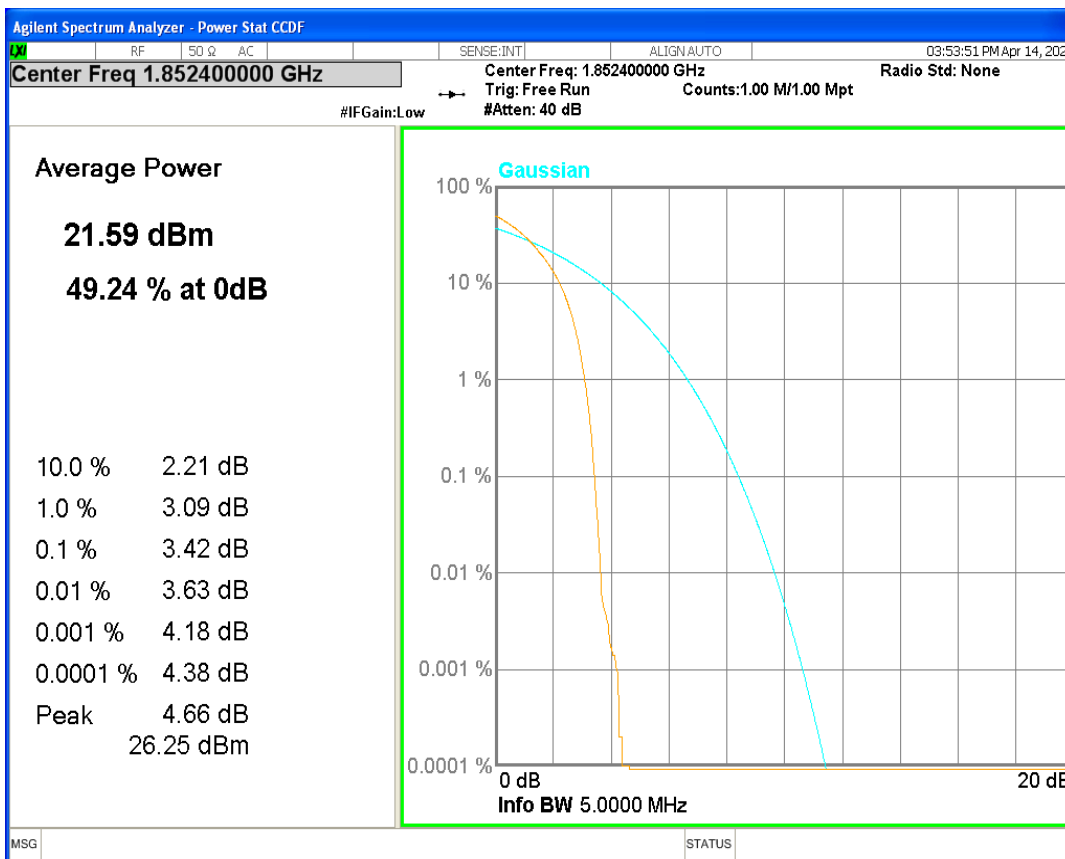

HSDPA Band2 Subtest1 Channel=9262

HSDPA Band2 Subtest1 Channel=9400

HSDPA Band2 Subtest1 Channel=9538

HSUPA Band2 Subtest1 Channel=9262

HSUPA Band2 Subtest1 Channel=9400

HSUPA Band2 Subtest1 Channel=9538

WCDMA Band2 Channel=9262