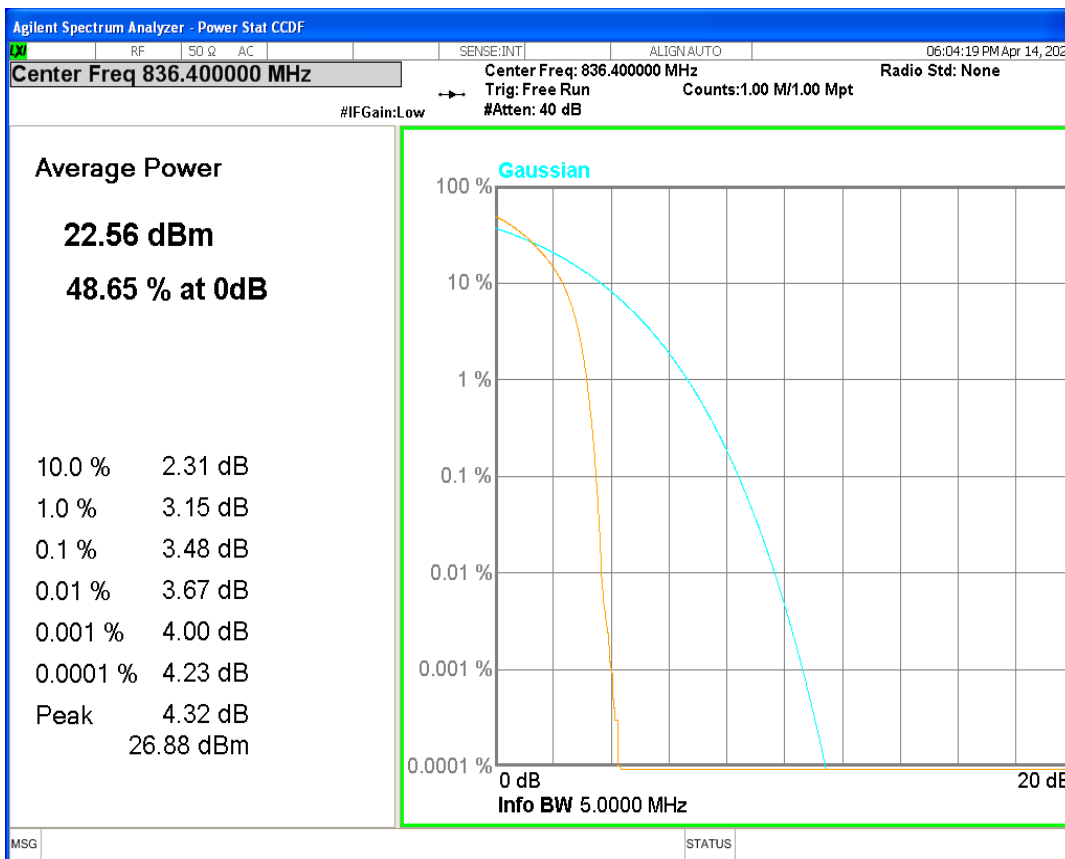

HSUPA Band5 Subtest5 Channel=4132

HSUPA Band5 Subtest5 Channel=4182

HSUPA Band5 Subtest5 Channel=4233

WCDMA Band5 Channel=4132

WCDMA Band5 Channel=4182

WCDMA Band5 Channel=4233

04 Occupied bandwidth

Band	Channel	Frequency (MHz)	99% OBW (kHz)	-26dB EBW (kHz)	Verdict
HSDPA Band2 Subtest1	9262	1852.4	4160.175	4663.109	PASS
HSDPA Band2 Subtest1	9400	1880	4169.818	4676.808	PASS
HSDPA Band2 Subtest1	9538	1907.6	4152.570	4667.022	PASS
HSUPA Band2 Subtest1	9262	1852.4	4162.604	4652.356	PASS
HSUPA Band2 Subtest1	9400	1880	4168.489	4681.137	PASS
HSUPA Band2 Subtest1	9538	1907.6	4152.512	4642.669	PASS
WCDMA Band2	9262	1852.4	4156.775	4683.893	PASS
WCDMA Band2	9400	1880	4156.928	4663.037	PASS
WCDMA Band2	9538	1907.6	4160.807	4672.062	PASS
HSDPA Band4 Subtest1	1312	1712.4	4135.485	4667.525	PASS
HSDPA Band4 Subtest1	1450	1740	4174.584	4662.688	PASS
HSDPA Band4 Subtest1	1513	1752.6	4166.677	4659.195	PASS
HSUPA Band4 Subtest1	1312	1712.4	4178.992	4681.300	PASS
HSUPA Band4 Subtest1	1450	1740	4157.435	4679.814	PASS
HSUPA Band4 Subtest1	1513	1752.6	4139.229	4669.381	PASS
WCDMA Band4	1312	1712.4	4149.265	4670.778	PASS
WCDMA Band4	1450	1740	4157.398	4649.033	PASS
WCDMA Band4	1513	1752.6	4174.401	4692.368	PASS
HSDPA Band5 Subtest1	4132	826.4	4180.073	4678.175	PASS
HSDPA Band5 Subtest1	4182	836.4	4157.704	4681.630	PASS
HSDPA Band5 Subtest1	4233	846.6	4161.544	4691.990	PASS