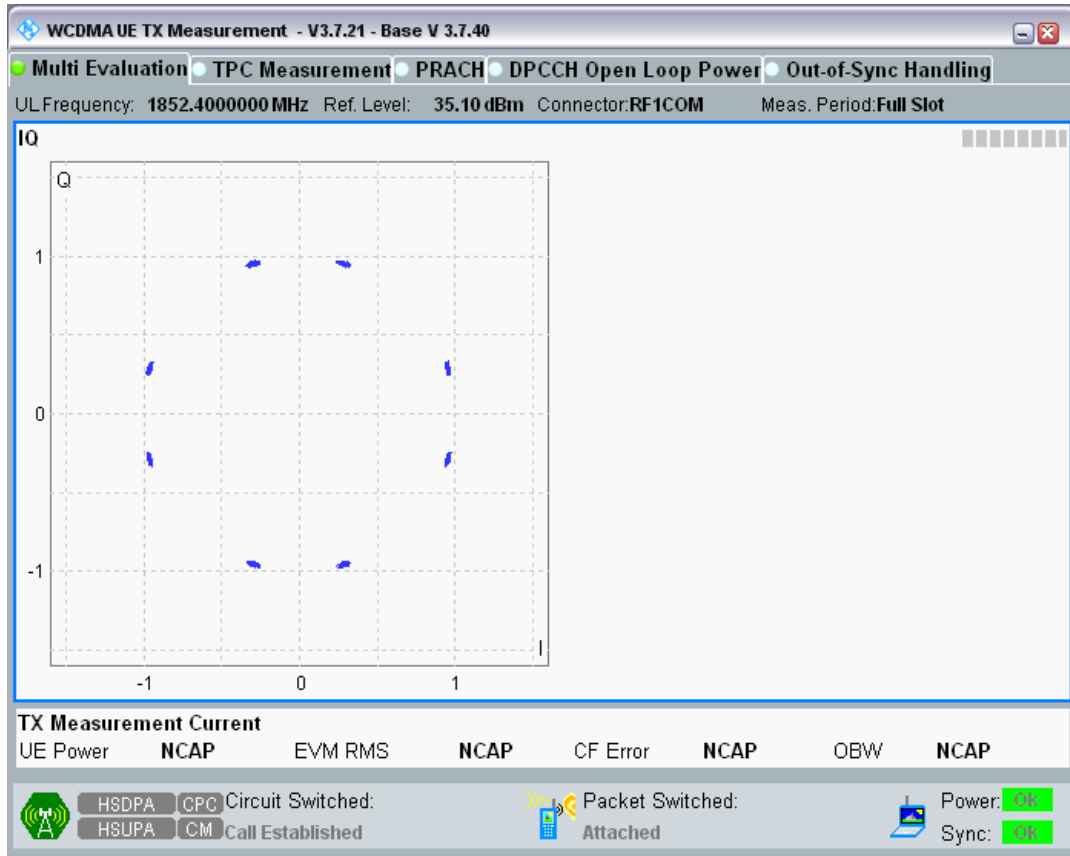

WCDMA Band4	1312	1712.4	PASS
WCDMA Band4	1450	1740	PASS
WCDMA Band4	1513	1752.6	PASS
WCDMA Band5	4132	826.4	PASS
WCDMA Band5	4182	836.4	PASS
WCDMA Band5	4233	846.6	PASS

WCDMA Band2 Channel=9262