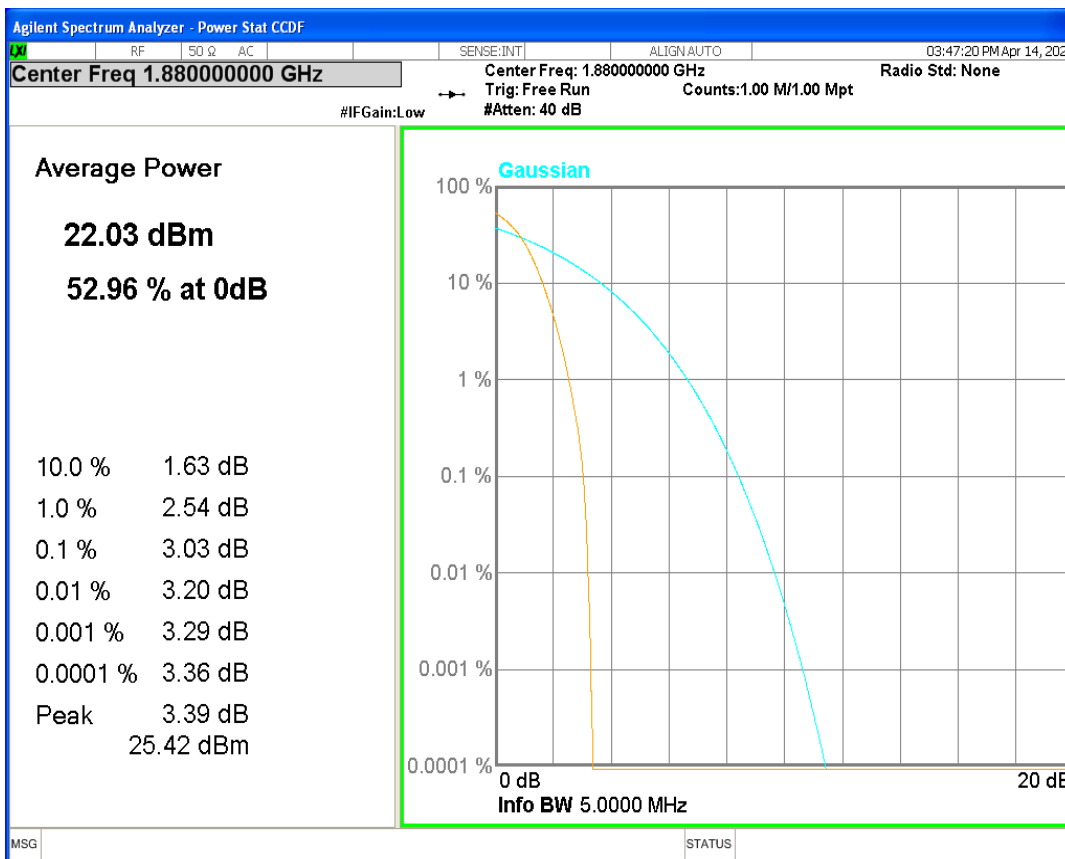

HSDPA Band2 Subtest1 Channel=9400