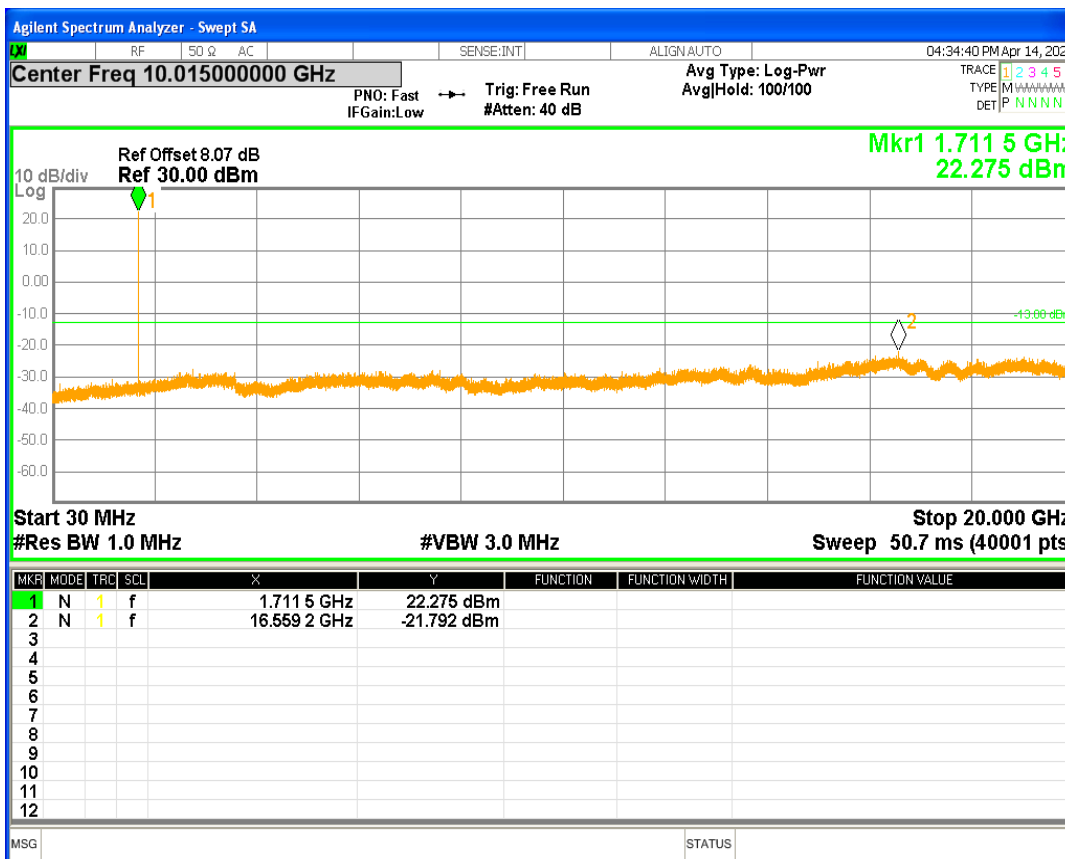

HSDPA Band4 Subtest1 Channel=1312