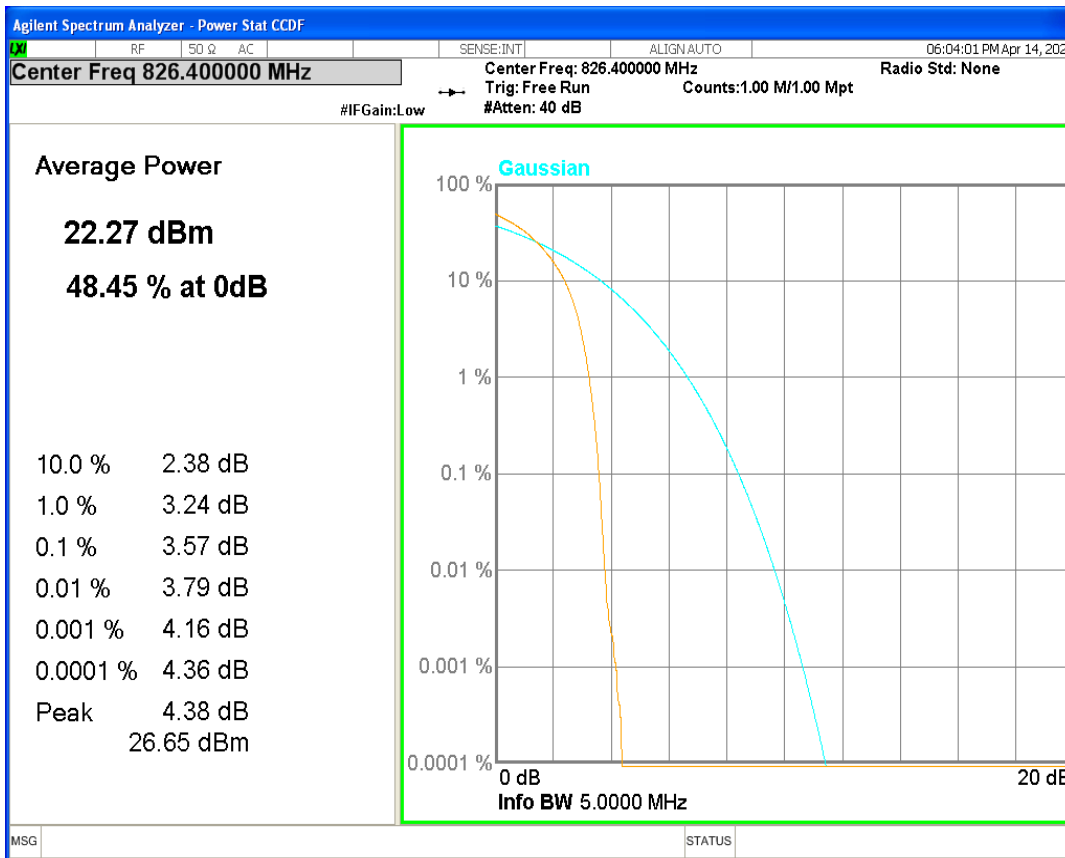

HSUPA Band5 Subtest5 Channel=4132

HSUPA Band5 Subtest5 Channel=4182

HSUPA Band5 Subtest5 Channel=4233

WCDMA Band5 Channel=4132

WCDMA Band5 Channel=4182

WCDMA Band5 Channel=4233

04 Occupied bandwidth

Band	Channel	Frequency (MHz)	99% OBW (kHz)	-26dB EBW (kHz)	Verdict
HSDPA Band2 Subtest1	9262	1852.4	4160.175	4663.109	PASS
HSDPA Band2 Subtest1	9400	1880	4169.818	4676.808	PASS
HSDPA Band2 Subtest1	9538	1907.6	4152.570	4667.022	PASS
HSUPA Band2 Subtest1	9262	1852.4	4162.604	4652.356	PASS
HSUPA Band2 Subtest1	9400	1880	4168.489	4681.137	PASS
HSUPA Band2 Subtest1	9538	1907.6	4152.512	4642.669	PASS
WCDMA Band2	9262	1852.4	4156.775	4683.893	PASS
WCDMA Band2	9400	1880	4156.928	4663.037	PASS
WCDMA Band2	9538	1907.6	4160.807	4672.062	PASS
HSDPA Band4 Subtest1	1312	1712.4	4135.485	4667.525	PASS
HSDPA Band4 Subtest1	1450	1740	4174.584	4662.688	PASS
HSDPA Band4 Subtest1	1513	1752.6	4166.677	4659.195	PASS
HSUPA Band4 Subtest1	1312	1712.4	4178.992	4681.300	PASS
HSUPA Band4 Subtest1	1450	1740	4157.435	4679.814	PASS
HSUPA Band4 Subtest1	1513	1752.6	4139.229	4669.381	PASS
WCDMA Band4	1312	1712.4	4149.265	4670.778	PASS
WCDMA Band4	1450	1740	4157.398	4649.033	PASS
WCDMA Band4	1513	1752.6	4174.401	4692.368	PASS
HSDPA Band5 Subtest1	4132	826.4	4180.073	4678.175	PASS
HSDPA Band5 Subtest1	4182	836.4	4157.704	4681.630	PASS
HSDPA Band5 Subtest1	4233	846.6	4161.544	4691.990	PASS