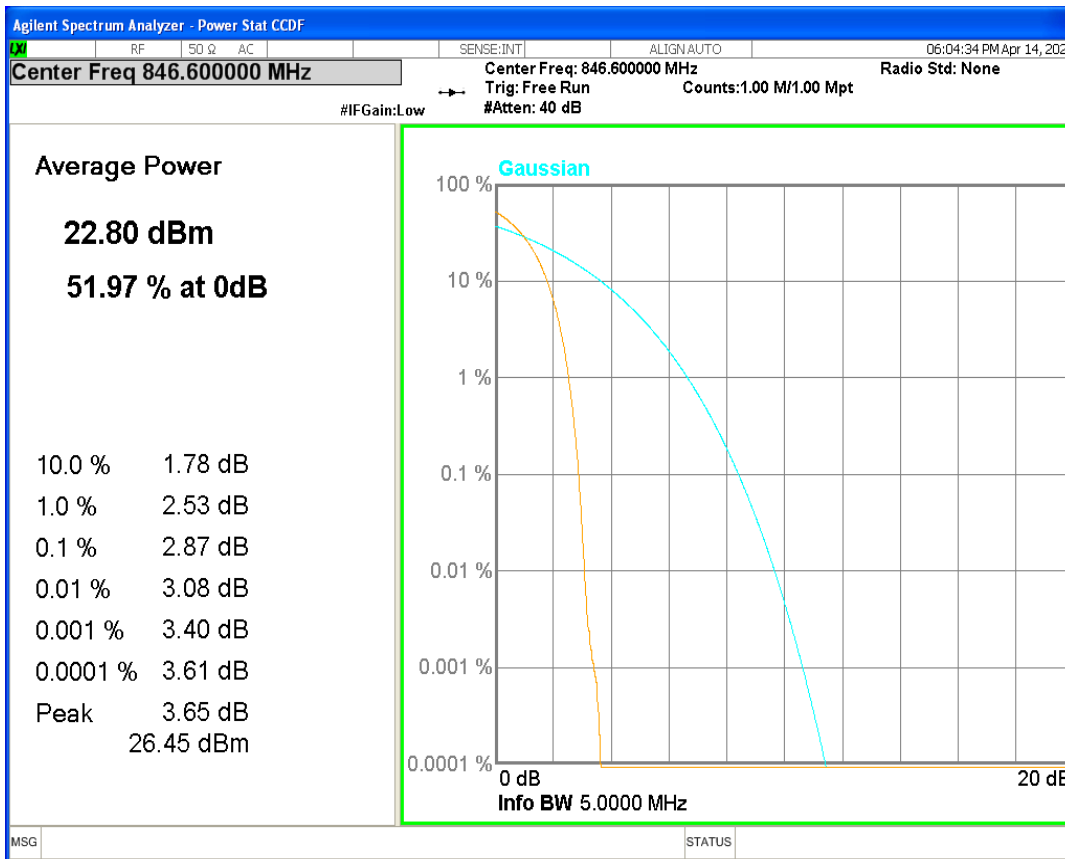

HSUPA Band5 Subtest5 Channel=4132

HSUPA Band5 Subtest5 Channel=4182

HSUPA Band5 Subtest5 Channel=4233

WCDMA Band5 Channel=4132

WCDMA Band5 Channel=4182

WCDMA Band5 Channel=4233

04 Occupied bandwidth

Band	Channel	Frequency (MHz)	99% OBW (kHz)	-26dB EBW (kHz)	Verdict
HSDPA Band2 Subtest1	9262	1852.4	4160.175	4663.109	PASS
HSDPA Band2 Subtest1	9400	1880	4169.818	4676.808	PASS
HSDPA Band2 Subtest1	9538	1907.6	4152.570	4667.022	PASS
HSUPA Band2 Subtest1	9262	1852.4	4162.604	4652.356	PASS
HSUPA Band2 Subtest1	9400	1880	4168.489	4681.137	PASS
HSUPA Band2 Subtest1	9538	1907.6	4152.512	4642.669	PASS
WCDMA Band2	9262	1852.4	4156.775	4683.893	PASS
WCDMA Band2	9400	1880	4156.928	4663.037	PASS
WCDMA Band2	9538	1907.6	4160.807	4672.062	PASS
HSDPA Band4 Subtest1	1312	1712.4	4135.485	4667.525	PASS
HSDPA Band4 Subtest1	1450	1740	4174.584	4662.688	PASS
HSDPA Band4 Subtest1	1513	1752.6	4166.677	4659.195	PASS
HSUPA Band4 Subtest1	1312	1712.4	4178.992	4681.300	PASS
HSUPA Band4 Subtest1	1450	1740	4157.435	4679.814	PASS
HSUPA Band4 Subtest1	1513	1752.6	4139.229	4669.381	PASS
WCDMA Band4	1312	1712.4	4149.265	4670.778	PASS
WCDMA Band4	1450	1740	4157.398	4649.033	PASS
WCDMA Band4	1513	1752.6	4174.401	4692.368	PASS
HSDPA Band5 Subtest1	4132	826.4	4180.073	4678.175	PASS
HSDPA Band5 Subtest1	4182	836.4	4157.704	4681.630	PASS
HSDPA Band5 Subtest1	4233	846.6	4161.544	4691.990	PASS