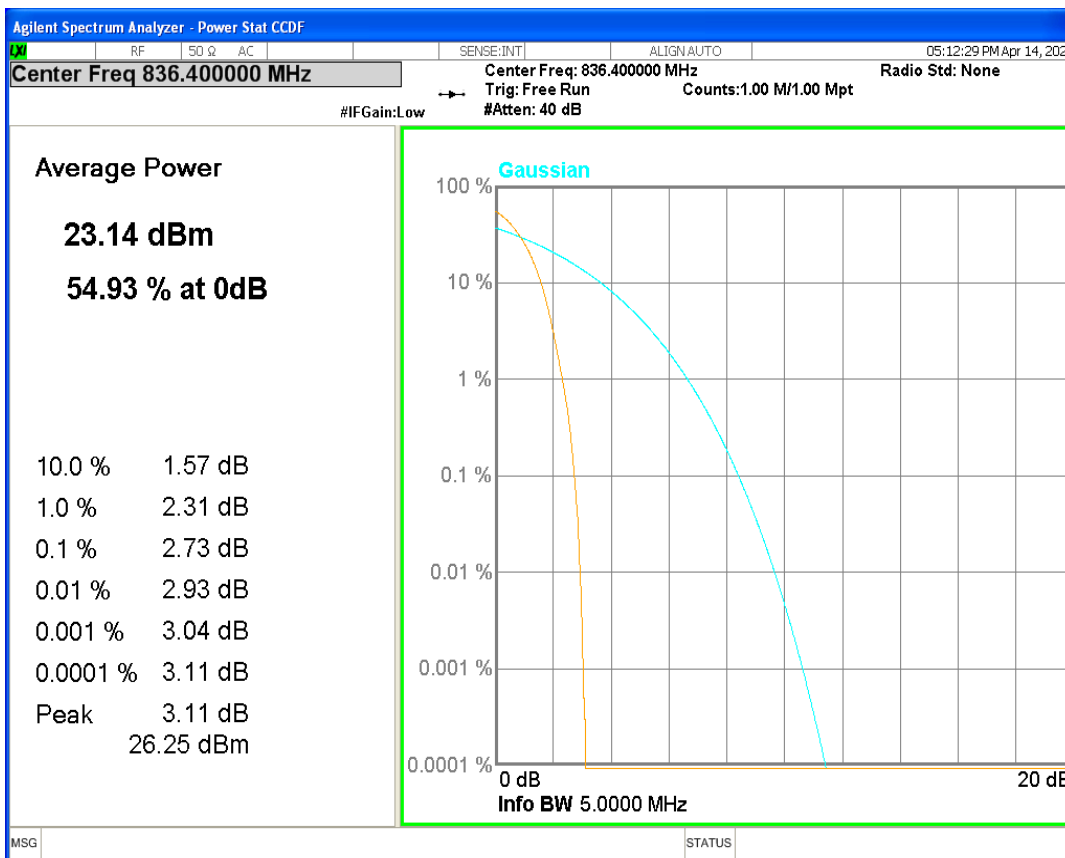

HSUPA Band5 Subtest5 Channel=4132

HSUPA Band5 Subtest5 Channel=4182

HSUPA Band5 Subtest5 Channel=4233

WCDMA Band5 Channel=4132

WCDMA Band5 Channel=4182

WCDMA Band5 Channel=4233

04 Occupied bandwidth

Band	Channel	Frequency (MHz)	99% OBW (kHz)	-26dB EBW (kHz)	Verdict
HSDPA Band2 Subtest1	9262	1852.4	4160.175	4663.109	PASS
HSDPA Band2 Subtest1	9400	1880	4169.818	4676.808	PASS
HSDPA Band2 Subtest1	9538	1907.6	4152.570	4667.022	PASS
HSUPA Band2 Subtest1	9262	1852.4	4162.604	4652.356	PASS
HSUPA Band2 Subtest1	9400	1880	4168.489	4681.137	PASS
HSUPA Band2 Subtest1	9538	1907.6	4152.512	4642.669	PASS
WCDMA Band2	9262	1852.4	4156.775	4683.893	PASS
WCDMA Band2	9400	1880	4156.928	4663.037	PASS
WCDMA Band2	9538	1907.6	4160.807	4672.062	PASS
HSDPA Band4 Subtest1	1312	1712.4	4135.485	4667.525	PASS
HSDPA Band4 Subtest1	1450	1740	4174.584	4662.688	PASS
HSDPA Band4 Subtest1	1513	1752.6	4166.677	4659.195	PASS
HSUPA Band4 Subtest1	1312	1712.4	4178.992	4681.300	PASS
HSUPA Band4 Subtest1	1450	1740	4157.435	4679.814	PASS
HSUPA Band4 Subtest1	1513	1752.6	4139.229	4669.381	PASS
WCDMA Band4	1312	1712.4	4149.265	4670.778	PASS
WCDMA Band4	1450	1740	4157.398	4649.033	PASS
WCDMA Band4	1513	1752.6	4174.401	4692.368	PASS
HSDPA Band5 Subtest1	4132	826.4	4180.073	4678.175	PASS
HSDPA Band5 Subtest1	4182	836.4	4157.704	4681.630	PASS
HSDPA Band5 Subtest1	4233	846.6	4161.544	4691.990	PASS