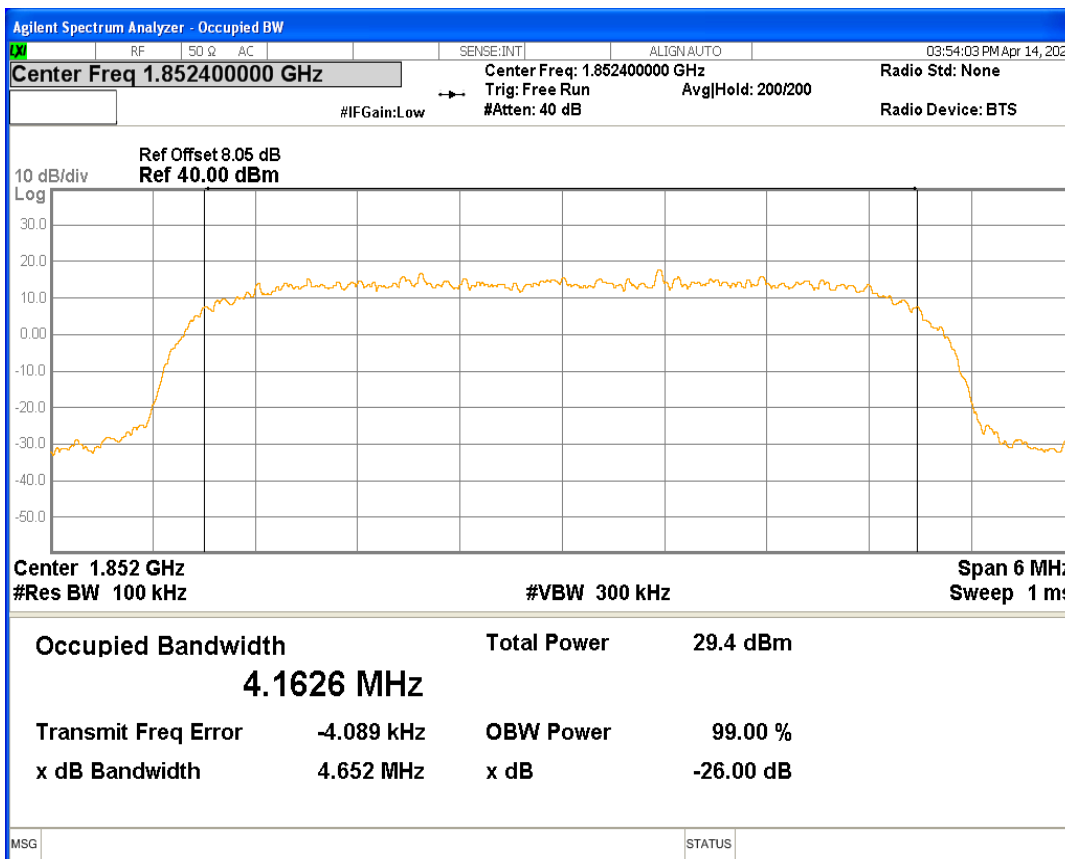

HSDPA Band2 Subtest1 Channel=9262

HSDPA Band2 Subtest1 Channel=9400

HSDPA Band2 Subtest1 Channel=9538

HSUPA Band2 Subtest1 Channel=9262

HSUPA Band2 Subtest1 Channel=9400

HSUPA Band2 Subtest1 Channel=9538

WCDMA Band2 Channel=9262