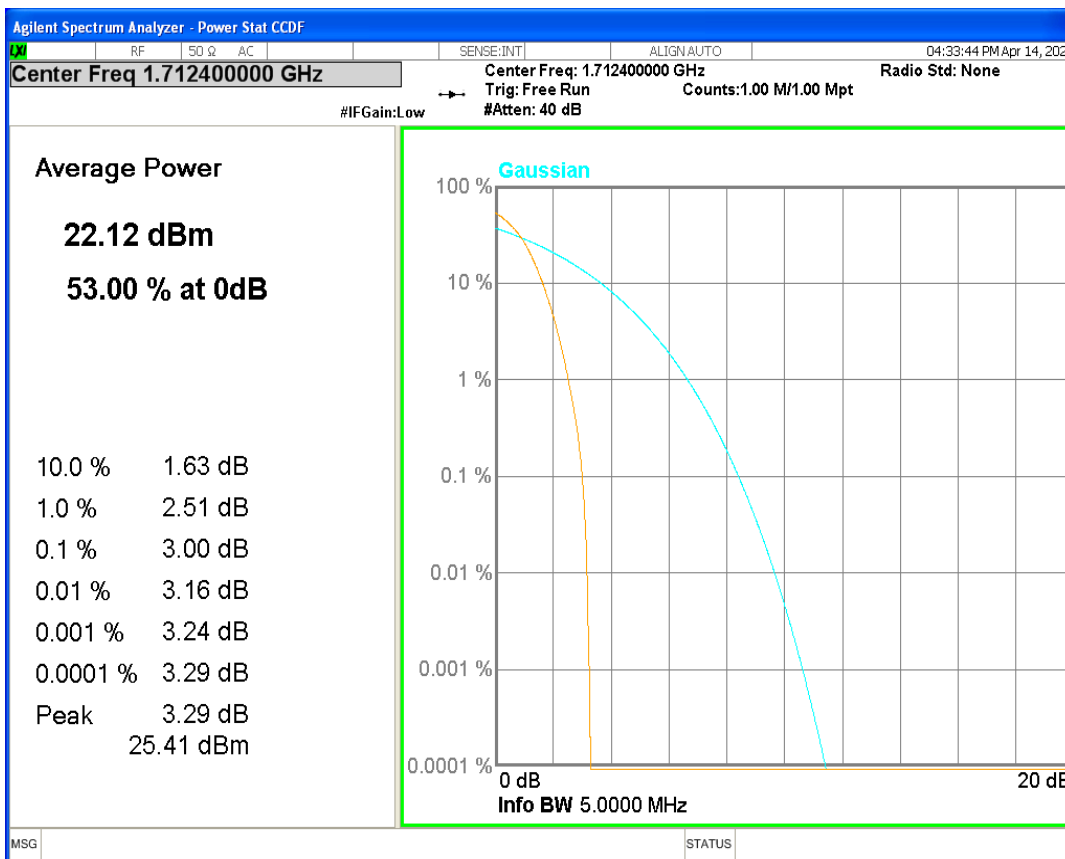

HSDPA Band4 Subtest1 Channel=1312