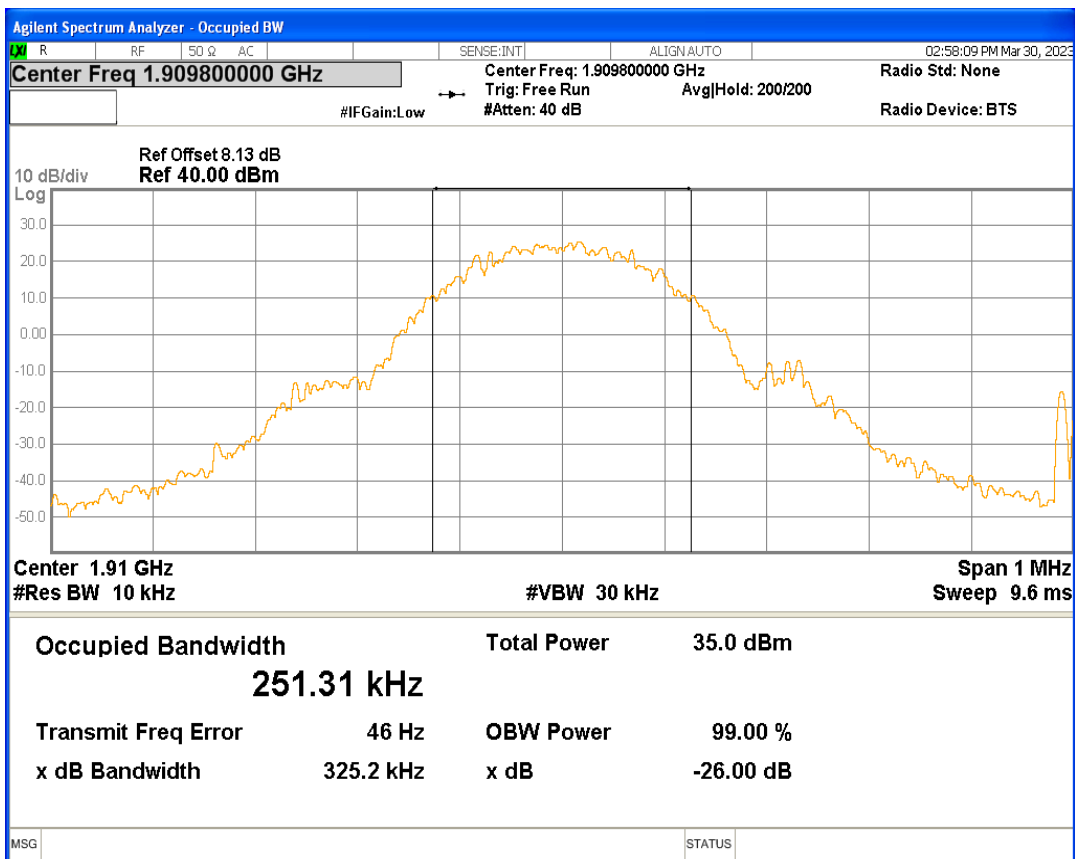

GPRS850 Channel=128