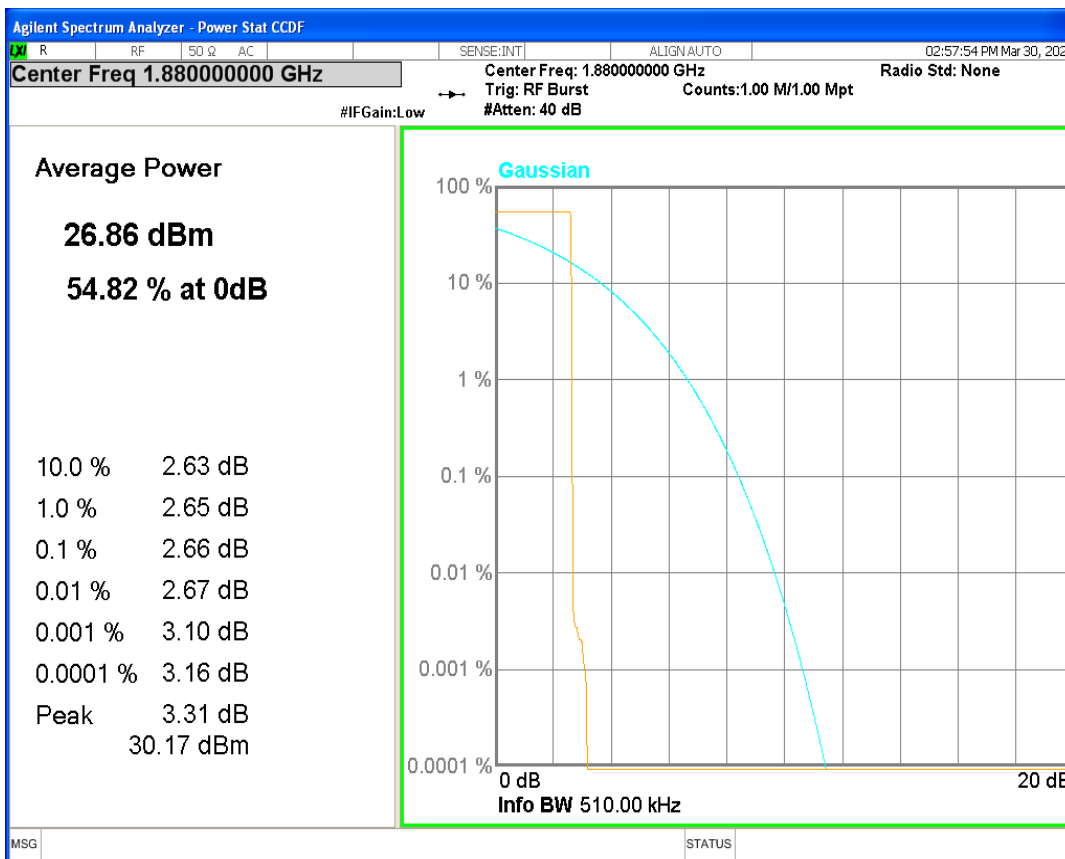

GPRS1900 Channel=661