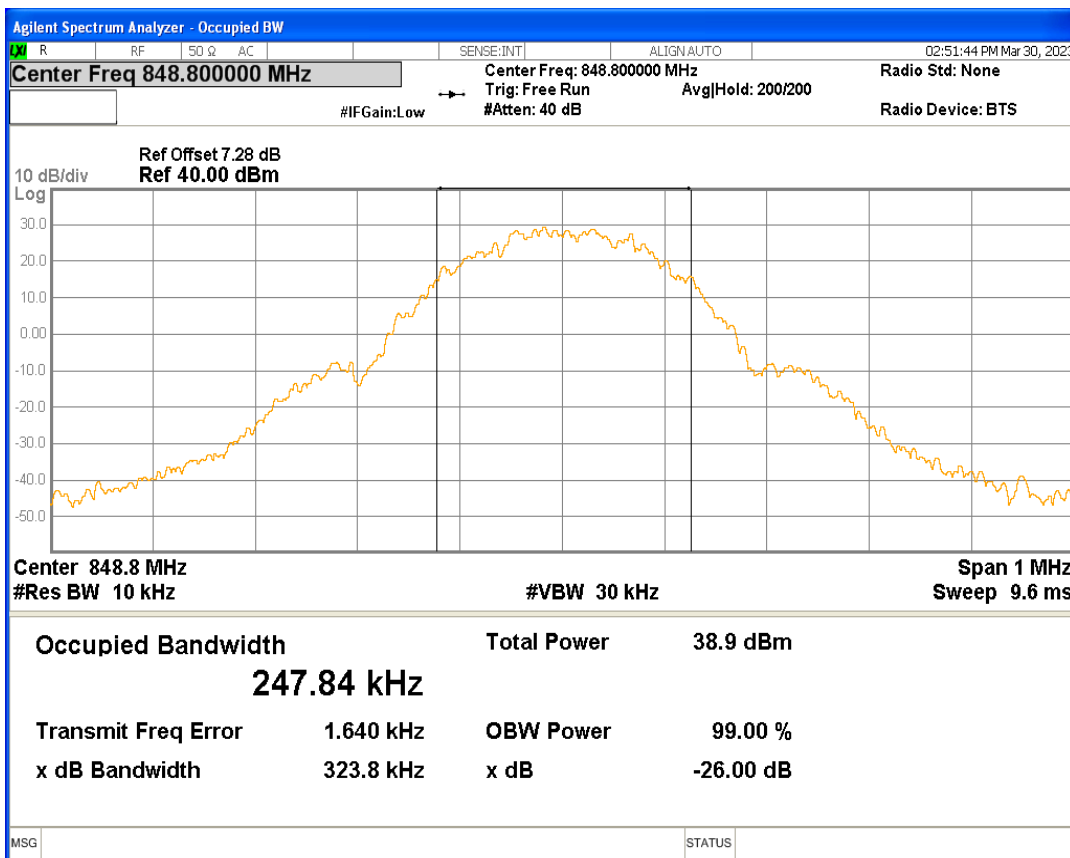

GPRS1900 Channel=512

GPRS1900 Channel=661

GPRS1900 Channel=810

GPRS850 Channel=128

GPRS850 Channel=190

GPRS850 Channel=251

11 Band edge

Band	Channel	Frequency (MHz)	Spur Freq (MHz)	Spur Level (dBm)	Limit (dBm)	Verdict
GPRS1900	512	1850.2	1849.98	-30.02	-13	PASS
GPRS1900	810	1909.8	1910.02	-29.72	-13	PASS
GPRS850	128	824.2	823.99	-28.46	-13	PASS
GPRS850	251	848.8	849.01	-26.60	-13	PASS

GPRS1900 Channel=512

GPRS1900 Channel=810

GPRS850 Channel=128

GPRS850 Channel=251