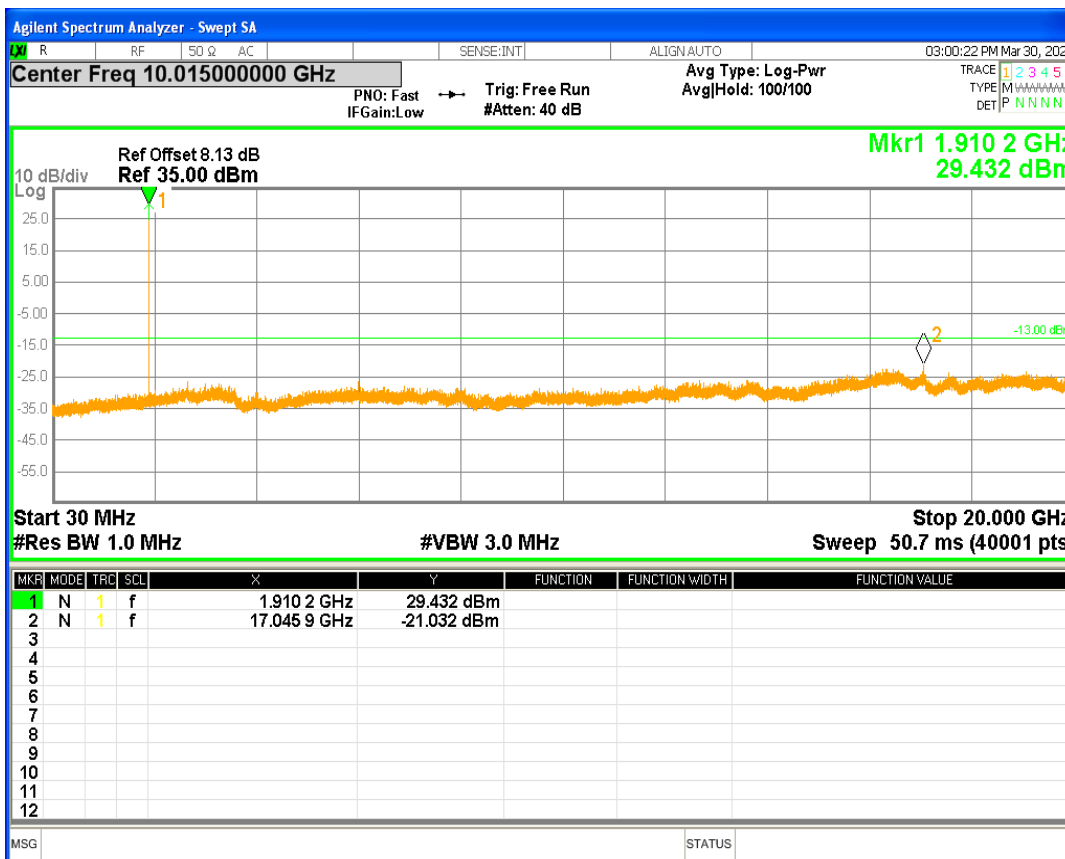

### 12 Out-of-band emissions

Band	Channel	Frequency (MHz)	Spur Freq (MHz)	Spur Level (dBm)	Limit (dBm)	Verdict
GPRS1900	512	1850.2	16593.62	-22.46	-13	PASS
GPRS1900	661	1880	16569.65	-22.72	-13	PASS
GPRS1900	810	1909.8	17045.94	-21.03	-13	PASS
GPRS850	128	824.2	3177.28	-27.50	-13	PASS
GPRS850	190	836.6	3153.60	-28.66	-13	PASS
GPRS850	251	848.8	3284.71	-28.46	-13	PASS

GPRS1900 Channel=512

GPRS1900 Channel=661

GPRS1900 Channel=810

GPRS850 Channel=128

GPRS850 Channel=190

GPRS850 Channel=251