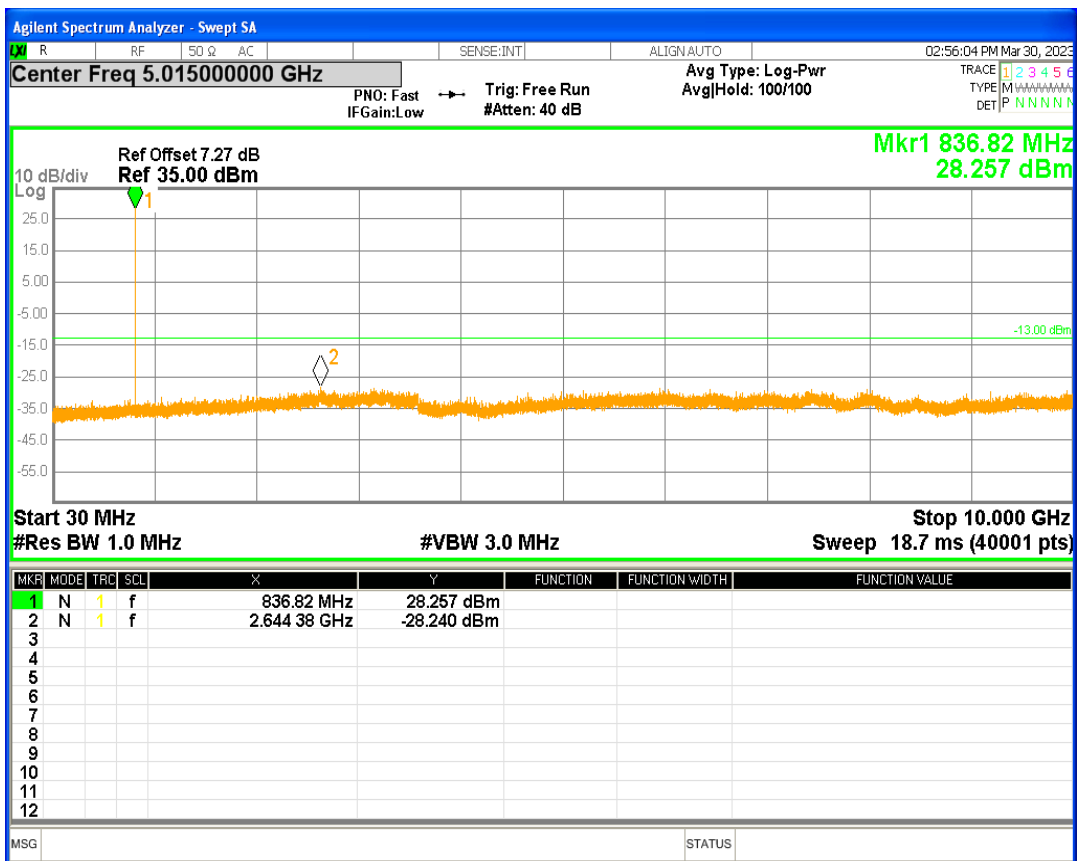

EGPRS1900 Channel=512

EGPRS1900 Channel=810

EGPRS850 Channel=128

EGPRS850 Channel=251

**18 Out-of-band emissions**

Band	Channel	Frequency (MHz)	Spur Freq (MHz)	Spur Level (dBm)	Limit (dBm)	Verdict
EGPRS1900	512	1850.2	18872.69	-22.29	-13	PASS
EGPRS1900	661	1880	19047.93	-22.44	-13	PASS
EGPRS1900	810	1909.8	16943.59	-22.61	-13	PASS
EGPRS850	128	824.2	6079.30	-28.19	-13	PASS
EGPRS850	190	836.6	2644.38	-28.23	-13	PASS
EGPRS850	251	848.8	2640.64	-28.62	-13	PASS

EGPRS1900 Channel=512

EGPRS1900 Channel=661

EGPRS1900 Channel=810

EGPRS850 Channel=128

EGPRS850 Channel=190

EGPRS850 Channel=251

09 Peak-to-Average Ratio

Band	Channel	Frequency (MHz)	Result (dB)	high Limit (dB)	Verdict
GPRS1900	512	1850.2	2.637806719	13.00	PASS
GPRS1900	661	1880	2.657927435	13.00	PASS
GPRS1900	810	1909.8	2.638964493	13.00	PASS
GPRS850	128	824.2	2.64848394	13.00	PASS
GPRS850	190	836.6	2.647341014	13.00	PASS
GPRS850	251	848.8	2.64595154	13.00	PASS

GPRS1900 Channel=512

GPRS1900 Channel=661

GPRS1900 Channel=810

GPRS850 Channel=128

**10 Occupied bandwidth**

Band	Channel	Frequency (MHz)	99% OBW (kHz)	-26dB EBW (kHz)	Verdict
GPRS1900	512	1850.2	243.659	304.441	PASS
GPRS1900	661	1880	245.614	307.073	PASS
GPRS1900	810	1909.8	251.305	325.211	PASS
GPRS850	128	824.2	245.175	311.380	PASS
GPRS850	190	836.6	242.347	323.222	PASS
GPRS850	251	848.8	247.838	323.834	PASS