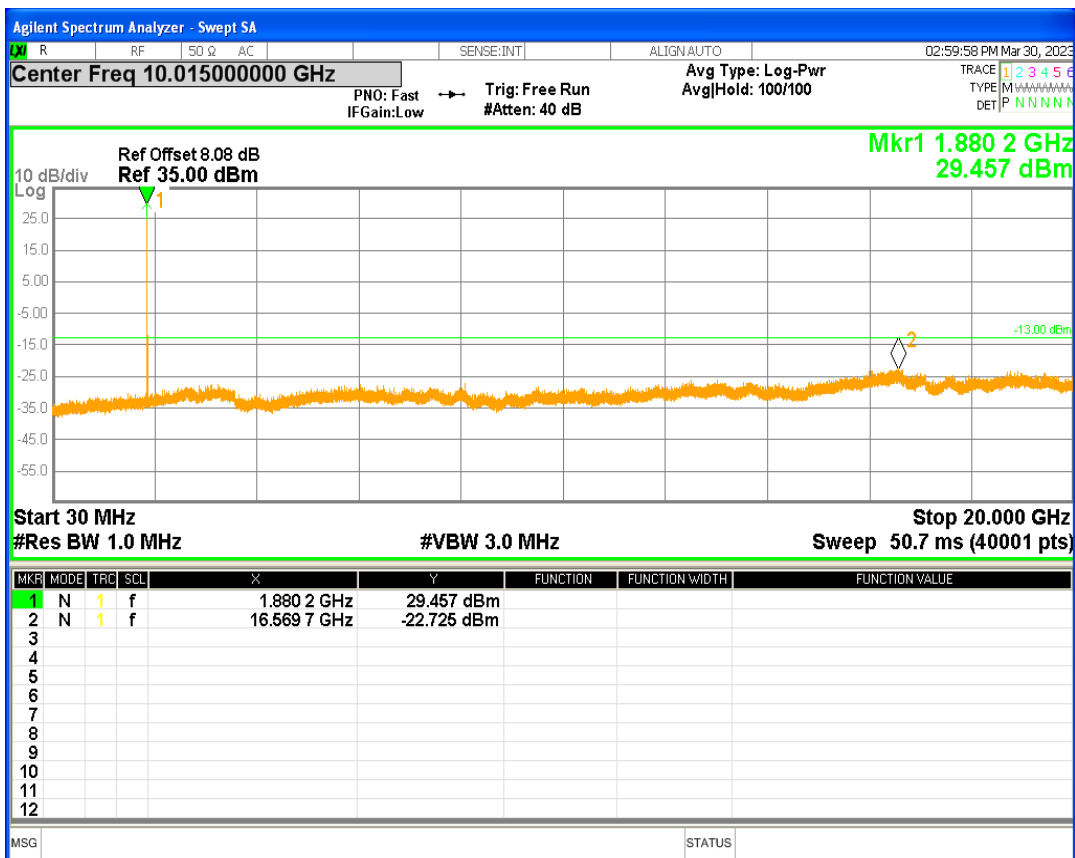

GPRS1900 Channel=810