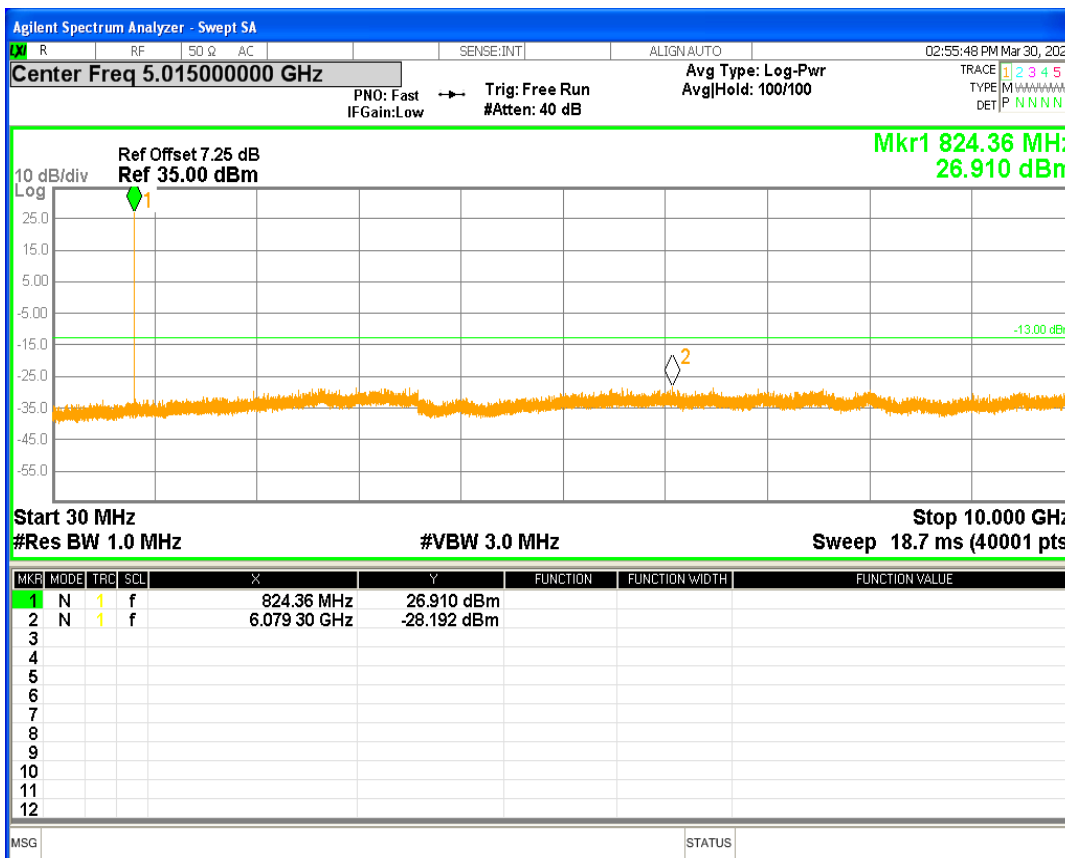

EGPRS1900 Channel=512

EGPRS1900 Channel=810

EGPRS850 Channel=128

EGPRS850 Channel=251

**18 Out-of-band emissions**

Band	Channel	Frequency (MHz)	Spur Freq (MHz)	Spur Level (dBm)	Limit (dBm)	Verdict
EGPRS1900	512	1850.2	18872.69	-22.29	-13	PASS
EGPRS1900	661	1880	19047.93	-22.44	-13	PASS
EGPRS1900	810	1909.8	16943.59	-22.61	-13	PASS
EGPRS850	128	824.2	6079.30	-28.19	-13	PASS
EGPRS850	190	836.6	2644.38	-28.23	-13	PASS
EGPRS850	251	848.8	2640.64	-28.62	-13	PASS

EGPRS1900 Channel=512

EGPRS1900 Channel=661

EGPRS1900 Channel=810

EGPRS850 Channel=128

EGPRS850 Channel=190

EGPRS850 Channel=251

09 Peak-to-Average Ratio

Band	Channel	Frequency (MHz)	Result (dB)	high Limit (dB)	Verdict
GPRS1900	512	1850.2	2.637806719	13.00	PASS
GPRS1900	661	1880	2.657927435	13.00	PASS
GPRS1900	810	1909.8	2.638964493	13.00	PASS
GPRS850	128	824.2	2.64848394	13.00	PASS
GPRS850	190	836.6	2.647341014	13.00	PASS
GPRS850	251	848.8	2.64595154	13.00	PASS

GPRS1900 Channel=512

GPRS1900 Channel=661

GPRS1900 Channel=810

GPRS850 Channel=128

**10 Occupied bandwidth**

Band	Channel	Frequency (MHz)	99% OBW (kHz)	-26dB EBW (kHz)	Verdict
GPRS1900	512	1850.2	243.659	304.441	PASS
GPRS1900	661	1880	245.614	307.073	PASS
GPRS1900	810	1909.8	251.305	325.211	PASS
GPRS850	128	824.2	245.175	311.380	PASS
GPRS850	190	836.6	242.347	323.222	PASS
GPRS850	251	848.8	247.838	323.834	PASS