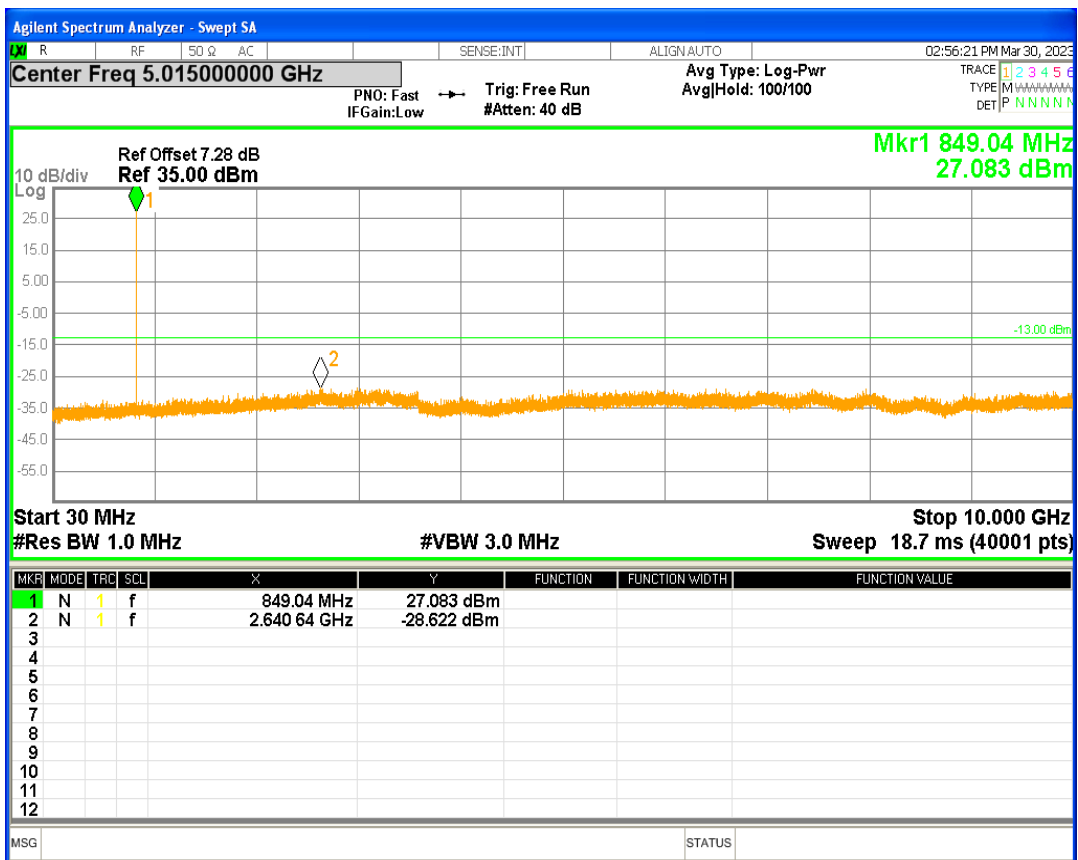

EGPRS1900 Channel=512

EGPRS1900 Channel=810

EGPRS850 Channel=128

EGPRS850 Channel=251

**18 Out-of-band emissions**

Band	Channel	Frequency (MHz)	Spur Freq (MHz)	Spur Level (dBm)	Limit (dBm)	Verdict
EGPRS1900	512	1850.2	18872.69	-22.29	-13	PASS
EGPRS1900	661	1880	19047.93	-22.44	-13	PASS
EGPRS1900	810	1909.8	16943.59	-22.61	-13	PASS
EGPRS850	128	824.2	6079.30	-28.19	-13	PASS
EGPRS850	190	836.6	2644.38	-28.23	-13	PASS
EGPRS850	251	848.8	2640.64	-28.62	-13	PASS

EGPRS1900 Channel=512

EGPRS1900 Channel=661

EGPRS1900 Channel=810

EGPRS850 Channel=128

EGPRS850 Channel=190

EGPRS850 Channel=251

09 Peak-to-Average Ratio

Band	Channel	Frequency (MHz)	Result (dB)	high Limit (dB)	Verdict
GPRS1900	512	1850.2	2.637806719	13.00	PASS
GPRS1900	661	1880	2.657927435	13.00	PASS
GPRS1900	810	1909.8	2.638964493	13.00	PASS
GPRS850	128	824.2	2.64848394	13.00	PASS
GPRS850	190	836.6	2.647341014	13.00	PASS
GPRS850	251	848.8	2.64595154	13.00	PASS

GPRS1900 Channel=512

GPRS1900 Channel=661

GPRS1900 Channel=810

GPRS850 Channel=128

**10 Occupied bandwidth**

Band	Channel	Frequency (MHz)	99% OBW (kHz)	-26dB EBW (kHz)	Verdict
GPRS1900	512	1850.2	243.659	304.441	PASS
GPRS1900	661	1880	245.614	307.073	PASS
GPRS1900	810	1909.8	251.305	325.211	PASS
GPRS850	128	824.2	245.175	311.380	PASS
GPRS850	190	836.6	242.347	323.222	PASS
GPRS850	251	848.8	247.838	323.834	PASS