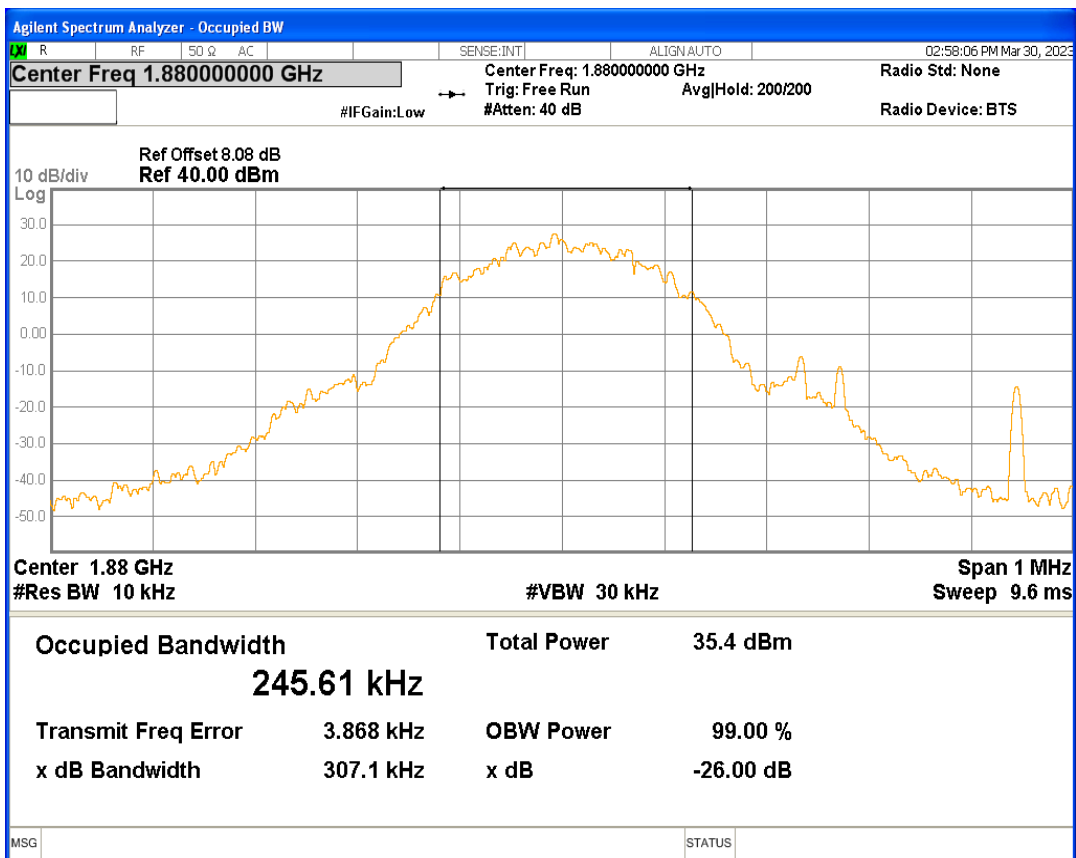

GPRS1900 Channel=512

GPRS1900 Channel=661

GPRS1900 Channel=810

GPRS850 Channel=128

**10 Occupied bandwidth**

Band	Channel	Frequency (MHz)	99% OBW (kHz)	-26dB EBW (kHz)	Verdict
GPRS1900	512	1850.2	243.659	304.441	PASS
GPRS1900	661	1880	245.614	307.073	PASS
GPRS1900	810	1909.8	251.305	325.211	PASS
GPRS850	128	824.2	245.175	311.380	PASS
GPRS850	190	836.6	242.347	323.222	PASS
GPRS850	251	848.8	247.838	323.834	PASS

GPRS1900 Channel=512

GPRS1900 Channel=661

GPRS1900 Channel=810

GPRS850 Channel=128

GPRS850 Channel=190

GPRS850 Channel=251

11 Band edge

Band	Channel	Frequency (MHz)	Spur Freq (MHz)	Spur Level (dBm)	Limit (dBm)	Verdict
GPRS1900	512	1850.2	1849.98	-30.02	-13	PASS
GPRS1900	810	1909.8	1910.02	-29.72	-13	PASS
GPRS850	128	824.2	823.99	-28.46	-13	PASS
GPRS850	251	848.8	849.01	-26.60	-13	PASS