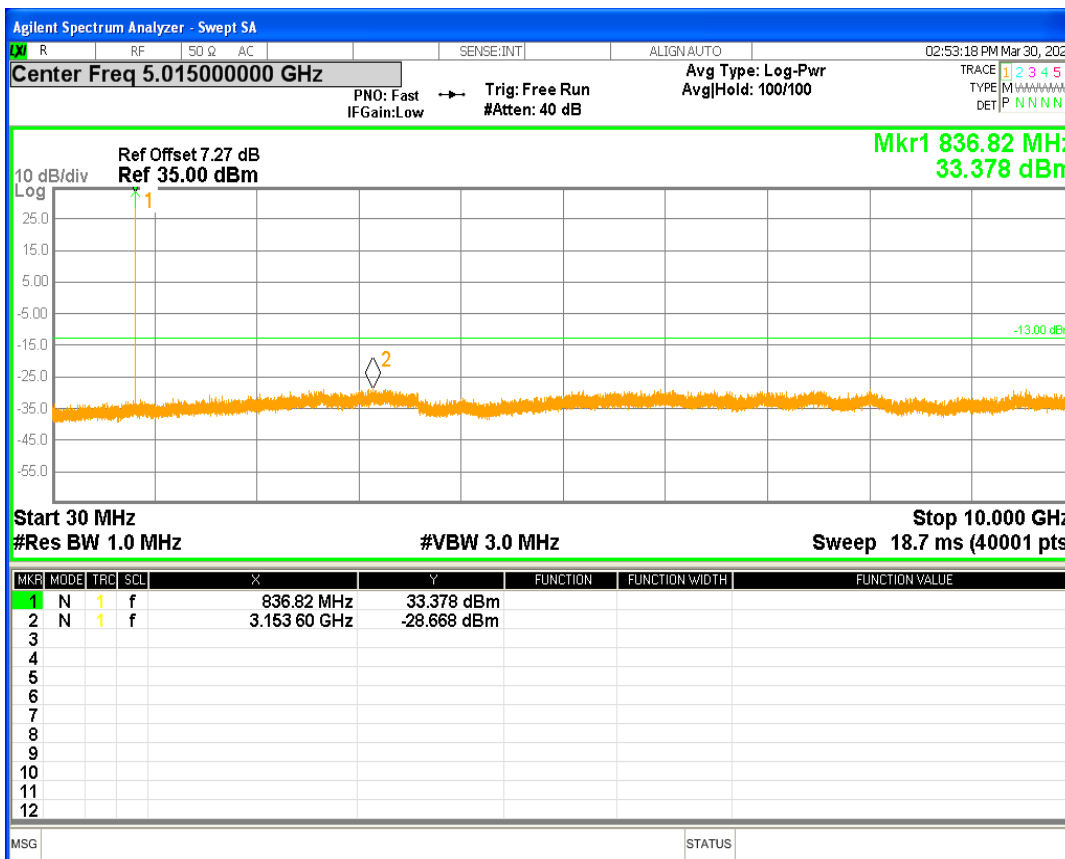

### 12 Out-of-band emissions

Band	Channel	Frequency (MHz)	Spur Freq (MHz)	Spur Level (dBm)	Limit (dBm)	Verdict
GPRS1900	512	1850.2	16593.62	-22.46	-13	PASS
GPRS1900	661	1880	16569.65	-22.72	-13	PASS
GPRS1900	810	1909.8	17045.94	-21.03	-13	PASS
GPRS850	128	824.2	3177.28	-27.50	-13	PASS
GPRS850	190	836.6	3153.60	-28.66	-13	PASS
GPRS850	251	848.8	3284.71	-28.46	-13	PASS

GPRS1900 Channel=512

GPRS1900 Channel=661

GPRS1900 Channel=810

GPRS850 Channel=128

GPRS850 Channel=190

GPRS850 Channel=251