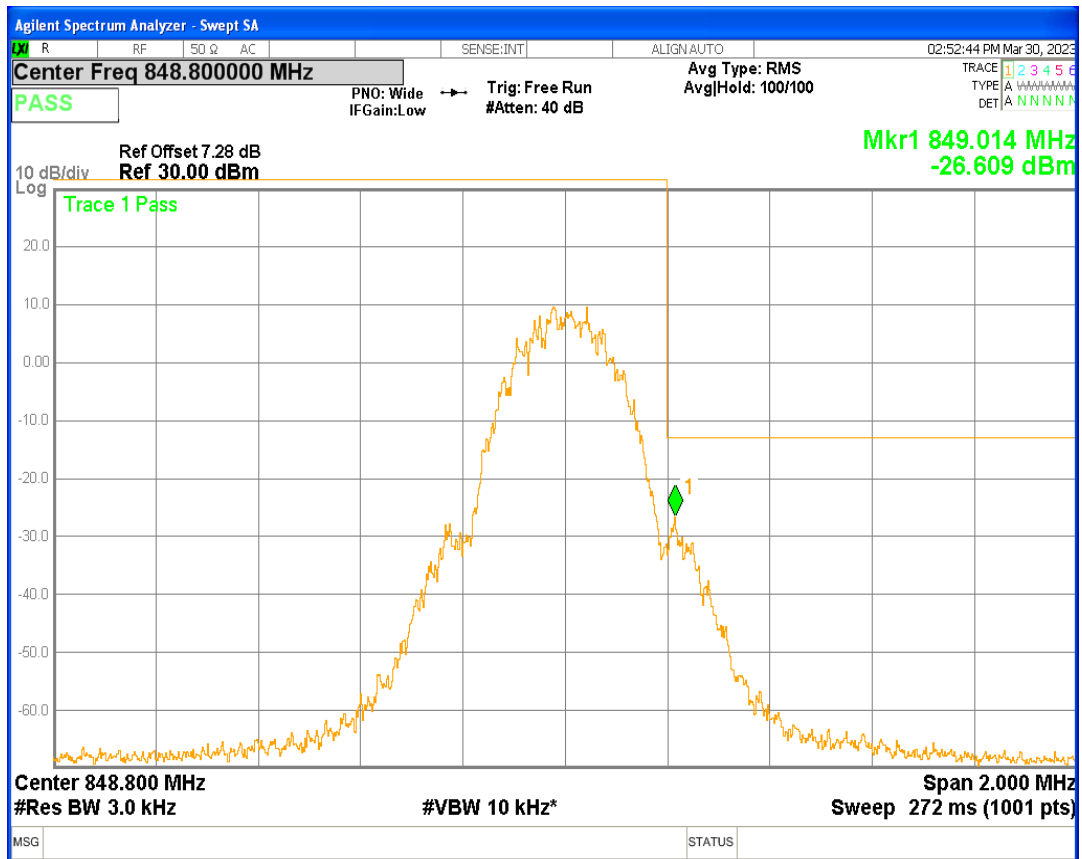

GPRS1900 Channel=512

GPRS1900 Channel=661

GPRS1900 Channel=810

GPRS850 Channel=128

GPRS850 Channel=190

GPRS850 Channel=251

11 Band edge

Band	Channel	Frequency (MHz)	Spur Freq (MHz)	Spur Level (dBm)	Limit (dBm)	Verdict
GPRS1900	512	1850.2	1849.98	-30.02	-13	PASS
GPRS1900	810	1909.8	1910.02	-29.72	-13	PASS
GPRS850	128	824.2	823.99	-28.46	-13	PASS
GPRS850	251	848.8	849.01	-26.60	-13	PASS

GPRS1900 Channel=512

GPRS1900 Channel=810

GPRS850 Channel=128

GPRS850 Channel=251

### 12 Out-of-band emissions

Band	Channel	Frequency (MHz)	Spur Freq (MHz)	Spur Level (dBm)	Limit (dBm)	Verdict
GPRS1900	512	1850.2	16593.62	-22.46	-13	PASS
GPRS1900	661	1880	16569.65	-22.72	-13	PASS
GPRS1900	810	1909.8	17045.94	-21.03	-13	PASS
GPRS850	128	824.2	3177.28	-27.50	-13	PASS
GPRS850	190	836.6	3153.60	-28.66	-13	PASS
GPRS850	251	848.8	3284.71	-28.46	-13	PASS