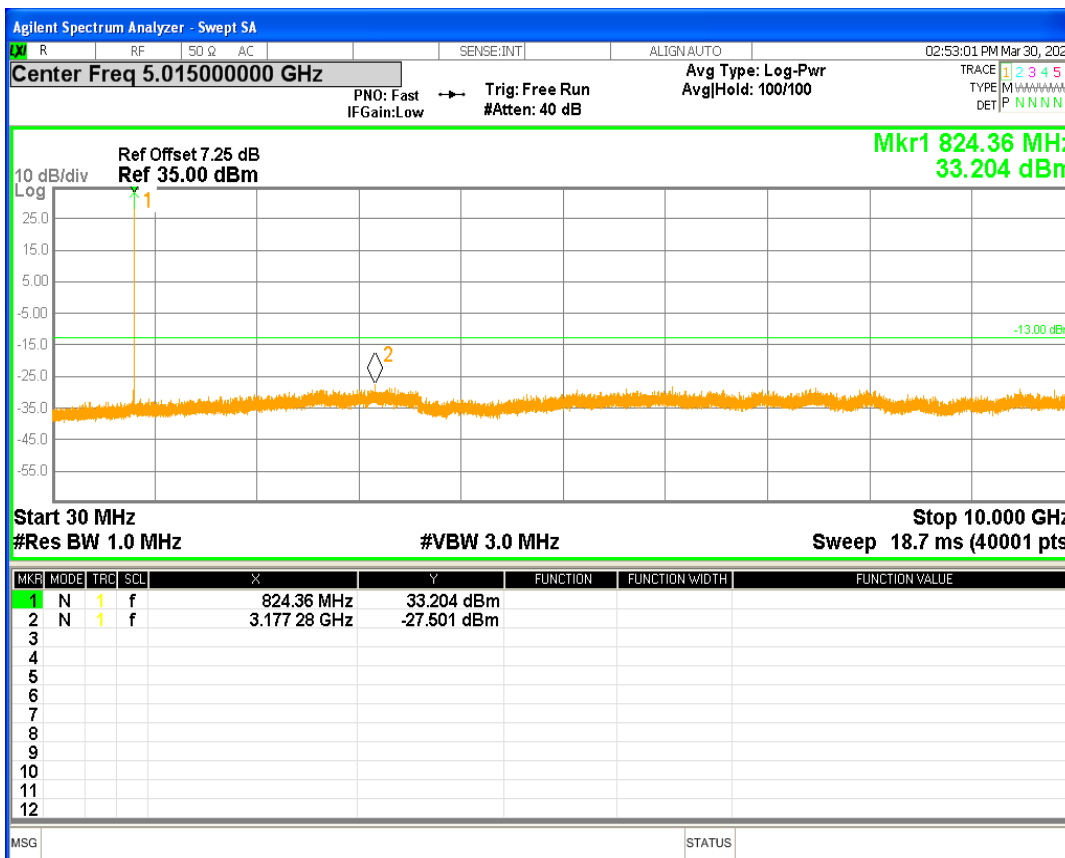

### 12 Out-of-band emissions

Band	Channel	Frequency (MHz)	Spur Freq (MHz)	Spur Level (dBm)	Limit (dBm)	Verdict
GPRS1900	512	1850.2	16593.62	-22.46	-13	PASS
GPRS1900	661	1880	16569.65	-22.72	-13	PASS
GPRS1900	810	1909.8	17045.94	-21.03	-13	PASS
GPRS850	128	824.2	3177.28	-27.50	-13	PASS
GPRS850	190	836.6	3153.60	-28.66	-13	PASS
GPRS850	251	848.8	3284.71	-28.46	-13	PASS

GPRS1900 Channel=512

GPRS1900 Channel=661

GPRS1900 Channel=810

GPRS850 Channel=128

GPRS850 Channel=190

GPRS850 Channel=251