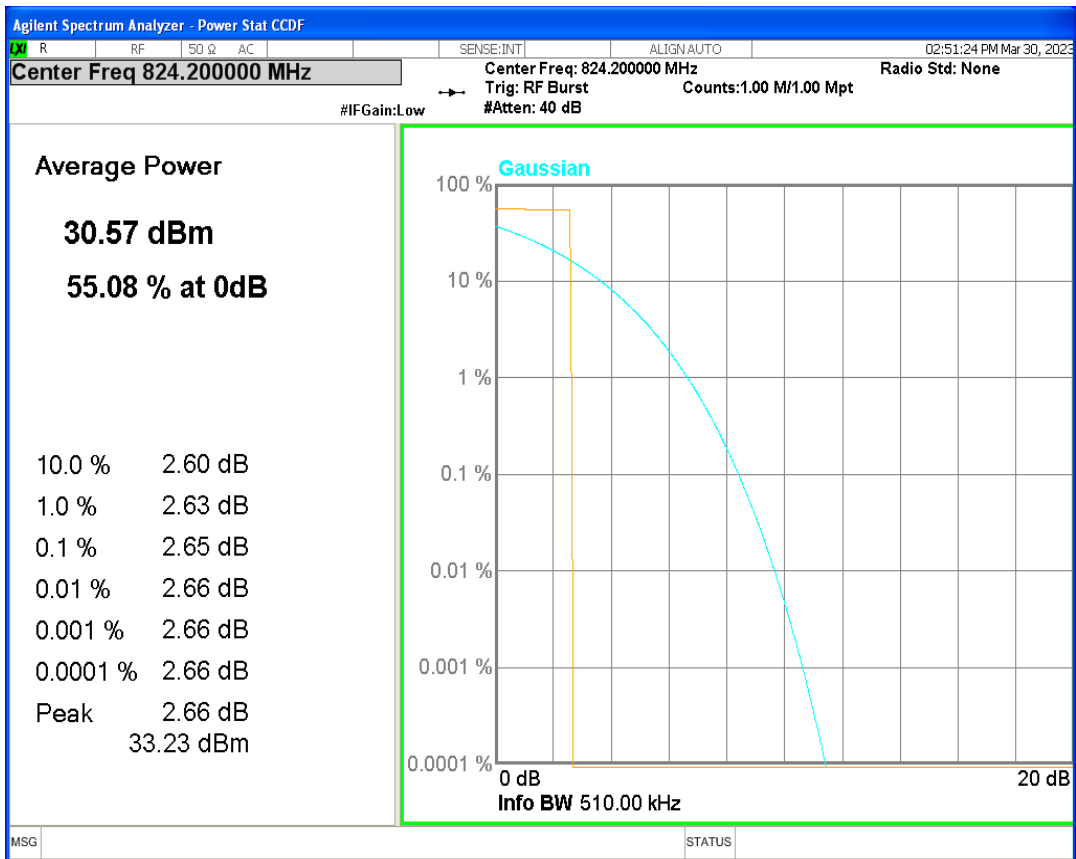

GPRS1900 Channel=512

GPRS1900 Channel=661

GPRS1900 Channel=810

GPRS850 Channel=128

**10 Occupied bandwidth**

Band	Channel	Frequency (MHz)	99% OBW (kHz)	-26dB EBW (kHz)	Verdict
GPRS1900	512	1850.2	243.659	304.441	PASS
GPRS1900	661	1880	245.614	307.073	PASS
GPRS1900	810	1909.8	251.305	325.211	PASS
GPRS850	128	824.2	245.175	311.380	PASS
GPRS850	190	836.6	242.347	323.222	PASS
GPRS850	251	848.8	247.838	323.834	PASS

GPRS1900 Channel=512

GPRS1900 Channel=661

GPRS1900 Channel=810

GPRS850 Channel=128

GPRS850 Channel=190

GPRS850 Channel=251

11 Band edge

Band	Channel	Frequency (MHz)	Spur Freq (MHz)	Spur Level (dBm)	Limit (dBm)	Verdict
GPRS1900	512	1850.2	1849.98	-30.02	-13	PASS
GPRS1900	810	1909.8	1910.02	-29.72	-13	PASS
GPRS850	128	824.2	823.99	-28.46	-13	PASS
GPRS850	251	848.8	849.01	-26.60	-13	PASS