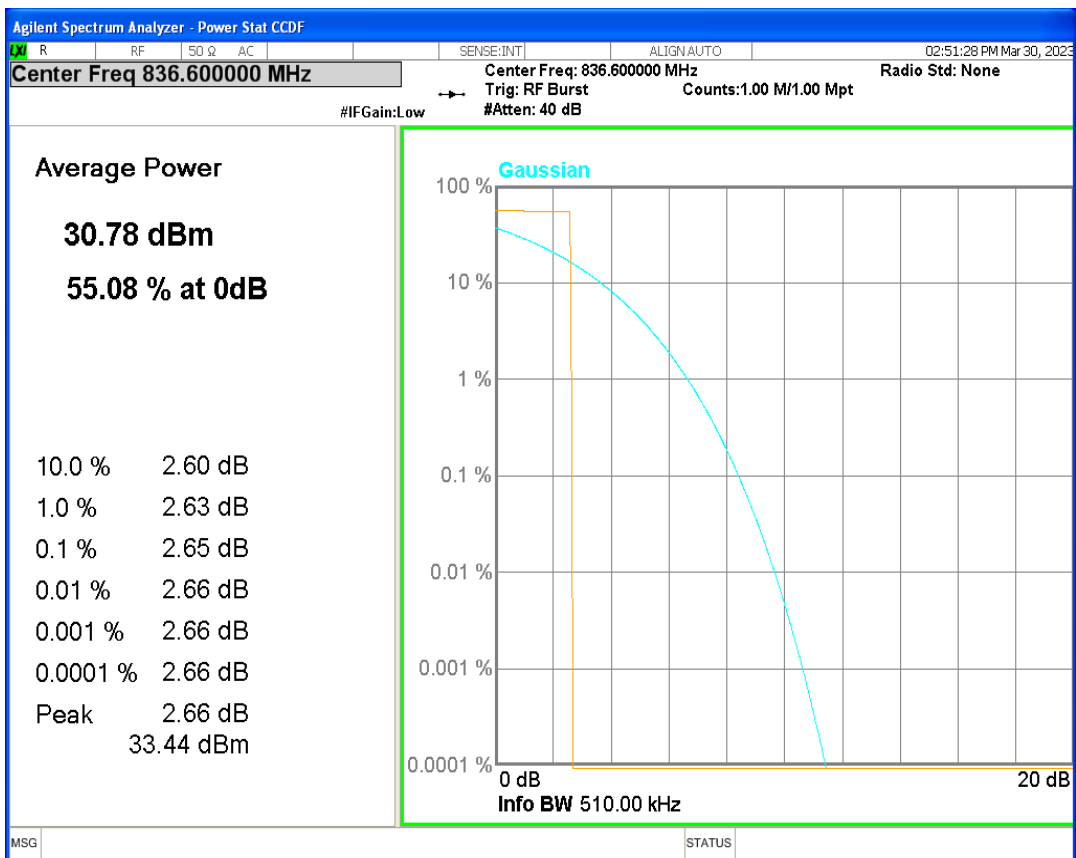

GPRS1900 Channel=512

GPRS1900 Channel=661

GPRS1900 Channel=810

GPRS850 Channel=128

**10 Occupied bandwidth**

Band	Channel	Frequency (MHz)	99% OBW (kHz)	-26dB EBW (kHz)	Verdict
GPRS1900	512	1850.2	243.659	304.441	PASS
GPRS1900	661	1880	245.614	307.073	PASS
GPRS1900	810	1909.8	251.305	325.211	PASS
GPRS850	128	824.2	245.175	311.380	PASS
GPRS850	190	836.6	242.347	323.222	PASS
GPRS850	251	848.8	247.838	323.834	PASS

GPRS1900 Channel=512

GPRS1900 Channel=661

GPRS1900 Channel=810

GPRS850 Channel=128

GPRS850 Channel=190

GPRS850 Channel=251

11 Band edge

Band	Channel	Frequency (MHz)	Spur Freq (MHz)	Spur Level (dBm)	Limit (dBm)	Verdict
GPRS1900	512	1850.2	1849.98	-30.02	-13	PASS
GPRS1900	810	1909.8	1910.02	-29.72	-13	PASS
GPRS850	128	824.2	823.99	-28.46	-13	PASS
GPRS850	251	848.8	849.01	-26.60	-13	PASS