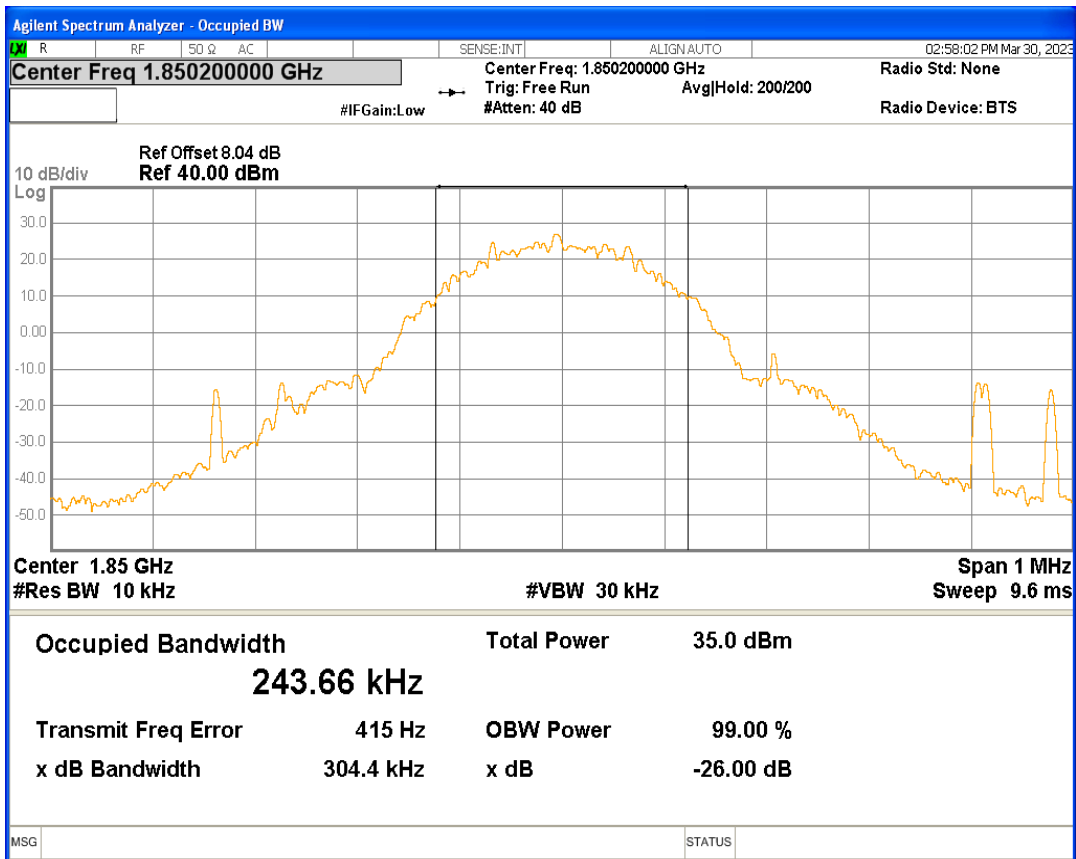

GPRS1900 Channel=661