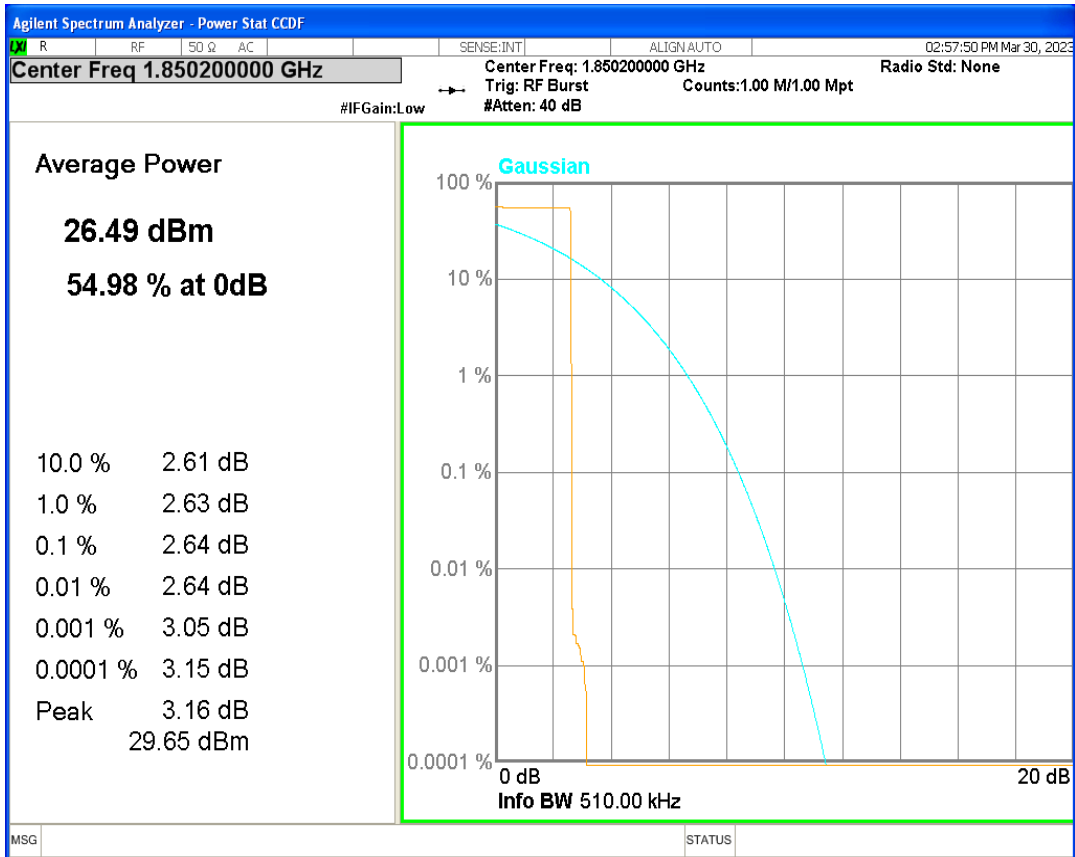

EGPRS1900 Channel=512

EGPRS1900 Channel=810

EGPRS850 Channel=128

EGPRS850 Channel=251

**18 Out-of-band emissions**

Band	Channel	Frequency (MHz)	Spur Freq (MHz)	Spur Level (dBm)	Limit (dBm)	Verdict
EGPRS1900	512	1850.2	18872.69	-22.29	-13	PASS
EGPRS1900	661	1880	19047.93	-22.44	-13	PASS
EGPRS1900	810	1909.8	16943.59	-22.61	-13	PASS
EGPRS850	128	824.2	6079.30	-28.19	-13	PASS
EGPRS850	190	836.6	2644.38	-28.23	-13	PASS
EGPRS850	251	848.8	2640.64	-28.62	-13	PASS

EGPRS1900 Channel=512

EGPRS1900 Channel=661

EGPRS1900 Channel=810

EGPRS850 Channel=128

EGPRS850 Channel=190

EGPRS850 Channel=251

09 Peak-to-Average Ratio

Band	Channel	Frequency (MHz)	Result (dB)	high Limit (dB)	Verdict
GPRS1900	512	1850.2	2.637806719	13.00	PASS
GPRS1900	661	1880	2.657927435	13.00	PASS
GPRS1900	810	1909.8	2.638964493	13.00	PASS
GPRS850	128	824.2	2.64848394	13.00	PASS
GPRS850	190	836.6	2.647341014	13.00	PASS
GPRS850	251	848.8	2.64595154	13.00	PASS

GPRS1900 Channel=512

GPRS1900 Channel=661

GPRS1900 Channel=810

GPRS850 Channel=128

**10 Occupied bandwidth**

Band	Channel	Frequency (MHz)	99% OBW (kHz)	-26dB EBW (kHz)	Verdict
GPRS1900	512	1850.2	243.659	304.441	PASS
GPRS1900	661	1880	245.614	307.073	PASS
GPRS1900	810	1909.8	251.305	325.211	PASS
GPRS850	128	824.2	245.175	311.380	PASS
GPRS850	190	836.6	242.347	323.222	PASS
GPRS850	251	848.8	247.838	323.834	PASS