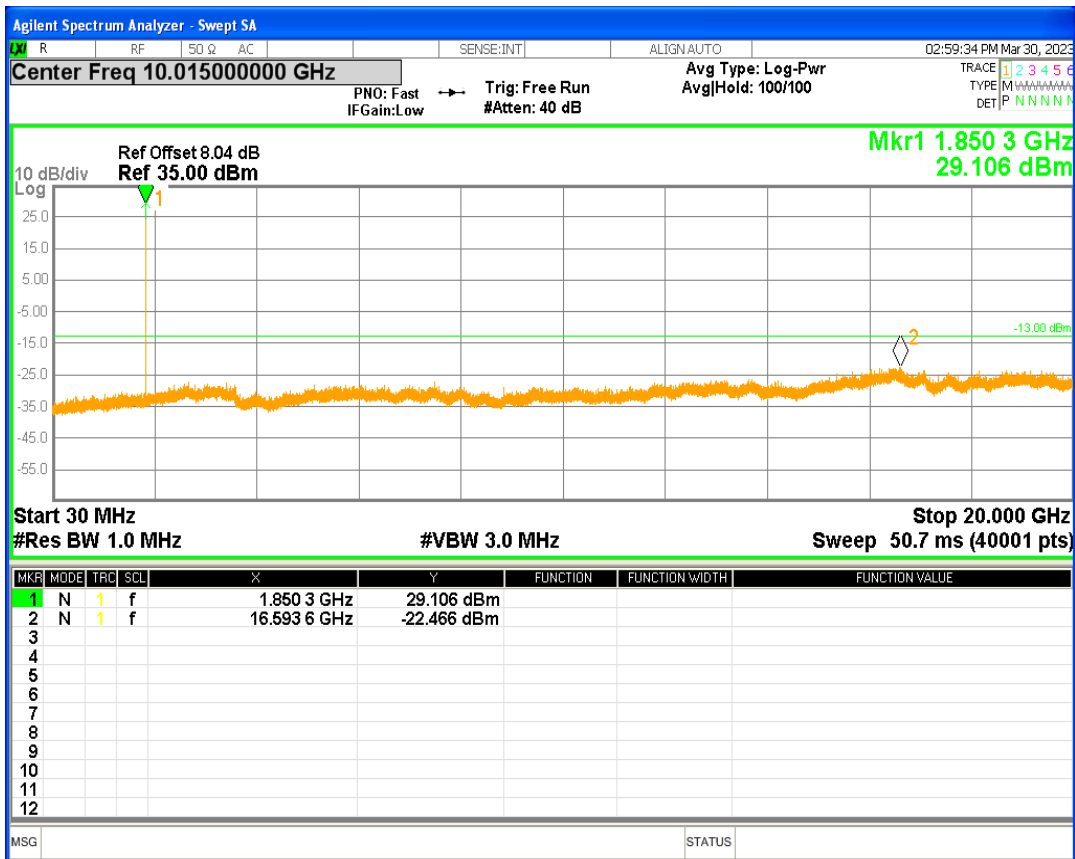

GPRS1900 Channel=661