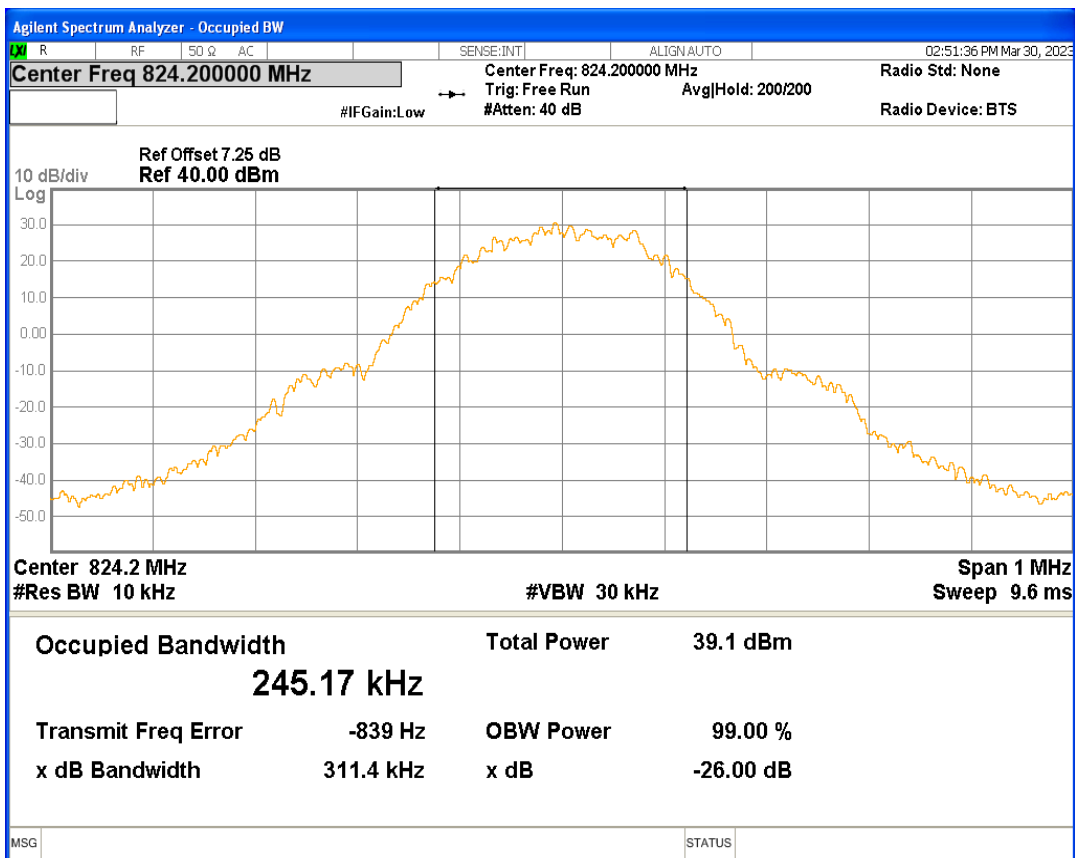

GPRS1900 Channel=512

GPRS1900 Channel=661

GPRS1900 Channel=810

GPRS850 Channel=128

GPRS850 Channel=190

GPRS850 Channel=251

11 Band edge

Band	Channel	Frequency (MHz)	Spur Freq (MHz)	Spur Level (dBm)	Limit (dBm)	Verdict
GPRS1900	512	1850.2	1849.98	-30.02	-13	PASS
GPRS1900	810	1909.8	1910.02	-29.72	-13	PASS
GPRS850	128	824.2	823.99	-28.46	-13	PASS
GPRS850	251	848.8	849.01	-26.60	-13	PASS

GPRS1900 Channel=512

GPRS1900 Channel=810

GPRS850 Channel=128

GPRS850 Channel=251