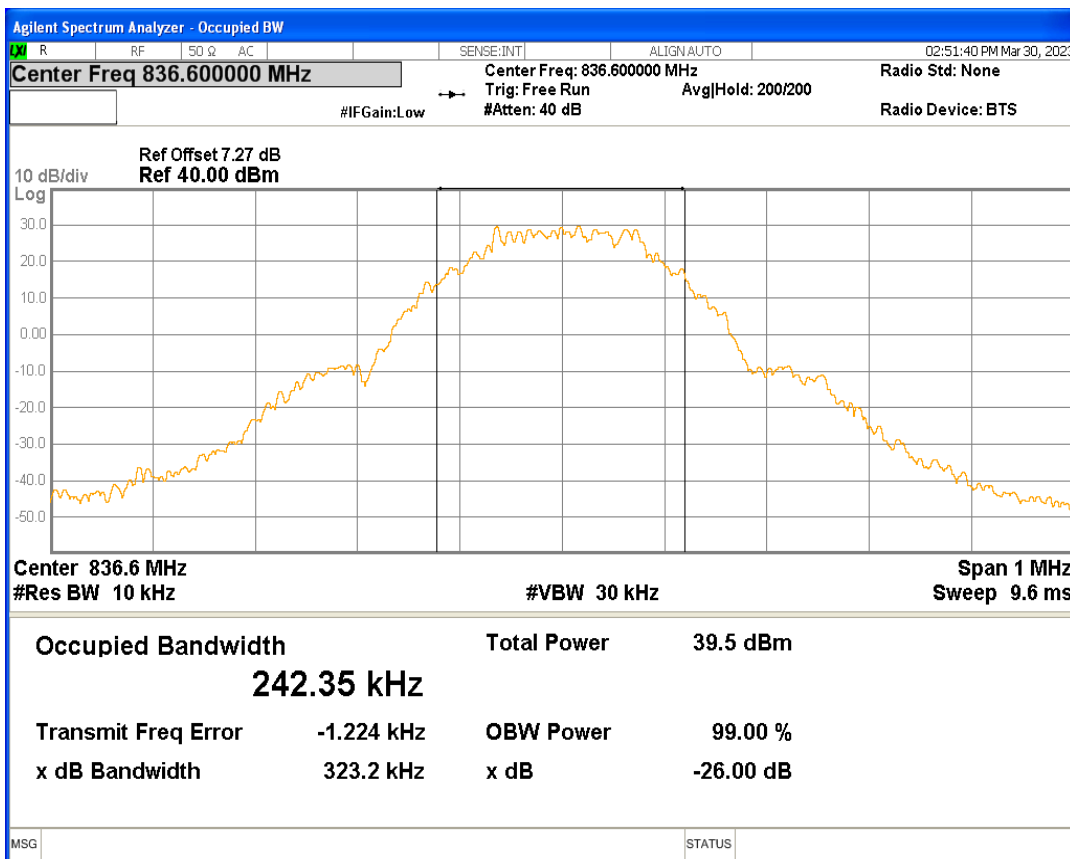

GPRS1900 Channel=512

GPRS1900 Channel=661

GPRS1900 Channel=810

GPRS850 Channel=128

GPRS850 Channel=190

GPRS850 Channel=251

11 Band edge

Band	Channel	Frequency (MHz)	Spur Freq (MHz)	Spur Level (dBm)	Limit (dBm)	Verdict
GPRS1900	512	1850.2	1849.98	-30.02	-13	PASS
GPRS1900	810	1909.8	1910.02	-29.72	-13	PASS
GPRS850	128	824.2	823.99	-28.46	-13	PASS
GPRS850	251	848.8	849.01	-26.60	-13	PASS

GPRS1900 Channel=512

GPRS1900 Channel=810

GPRS850 Channel=128

GPRS850 Channel=251