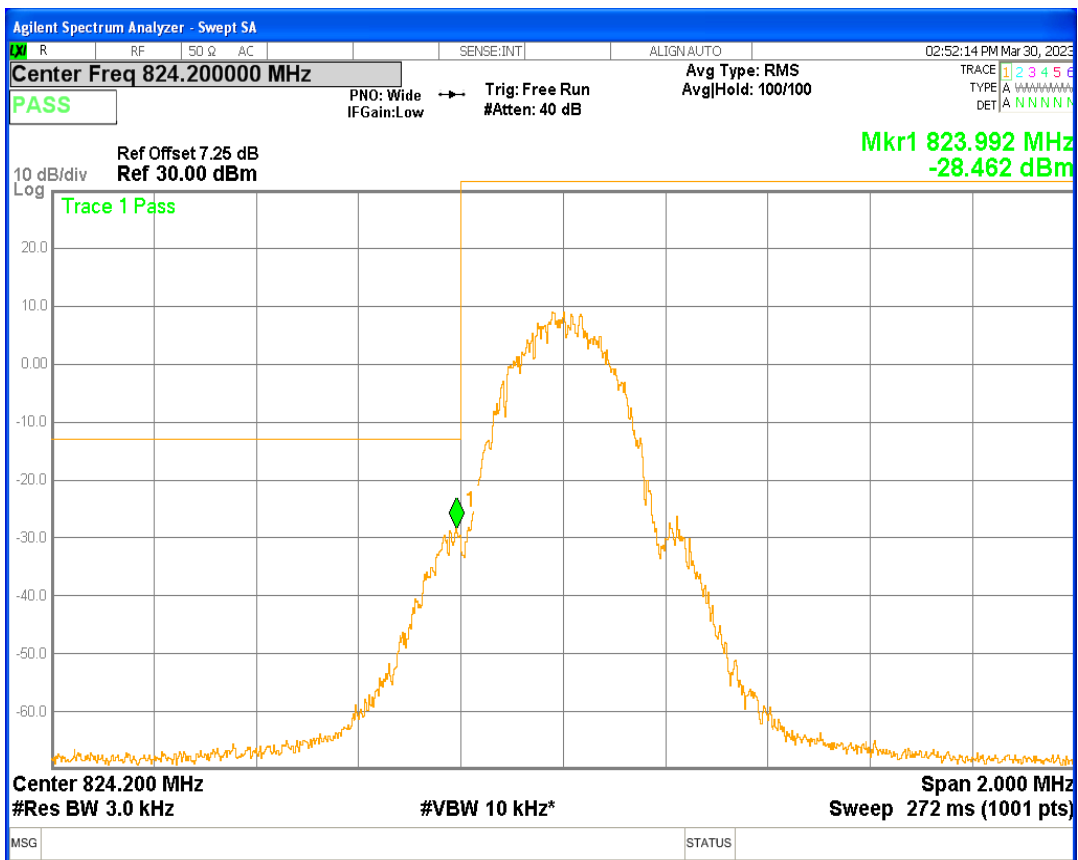

GPRS850 Channel=128