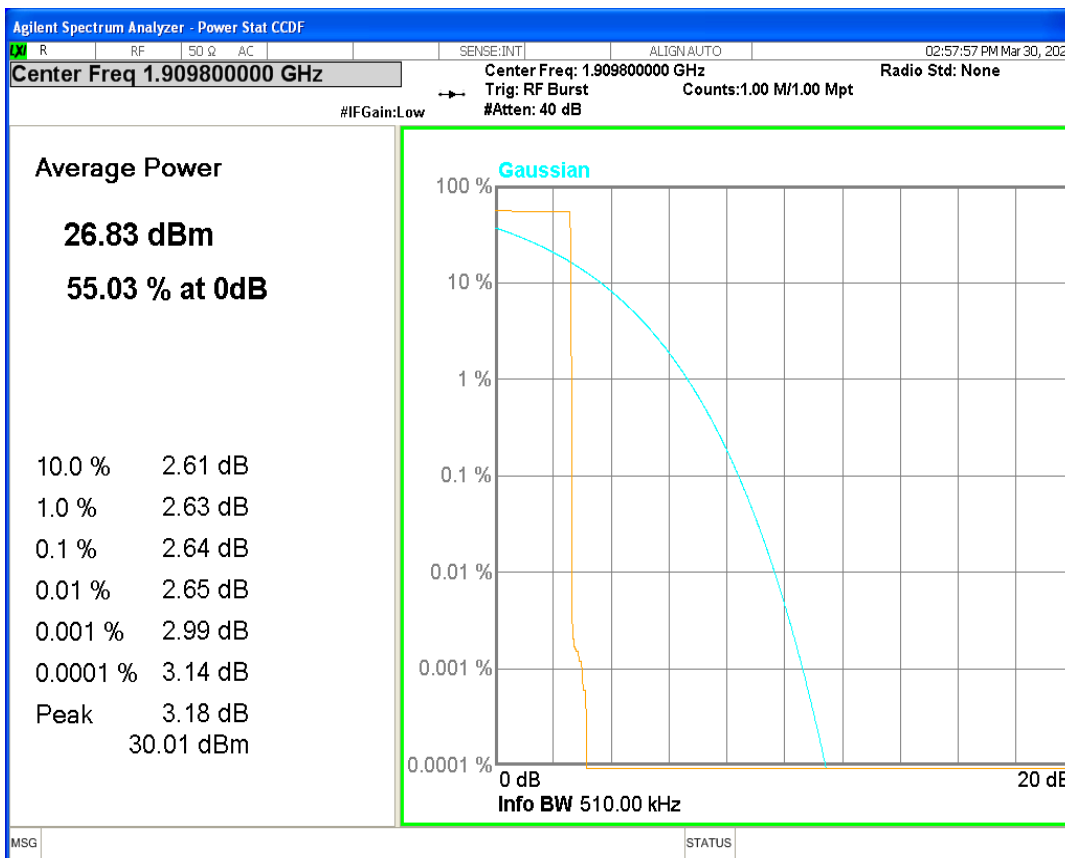

GPRS1900 Channel=810