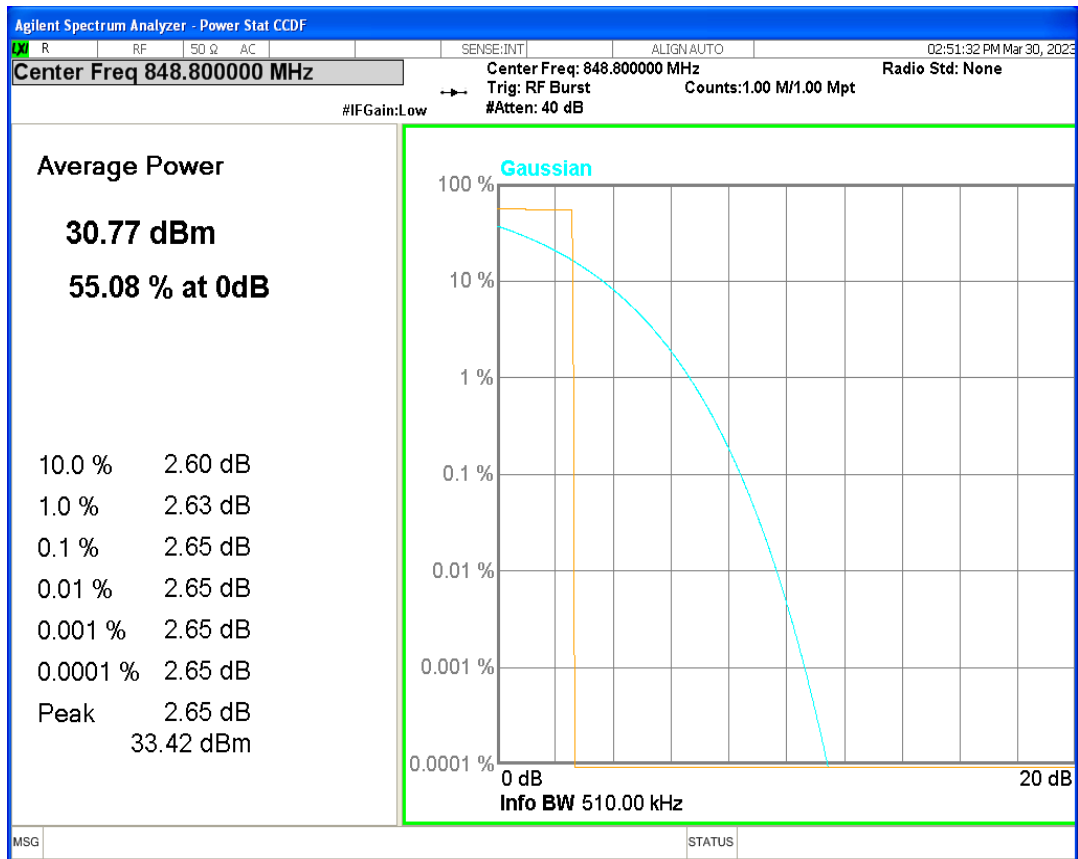

GPRS1900 Channel=512

GPRS1900 Channel=661

GPRS1900 Channel=810

GPRS850 Channel=128

**10 Occupied bandwidth**

Band	Channel	Frequency (MHz)	99% OBW (kHz)	-26dB EBW (kHz)	Verdict
GPRS1900	512	1850.2	243.659	304.441	PASS
GPRS1900	661	1880	245.614	307.073	PASS
GPRS1900	810	1909.8	251.305	325.211	PASS
GPRS850	128	824.2	245.175	311.380	PASS
GPRS850	190	836.6	242.347	323.222	PASS
GPRS850	251	848.8	247.838	323.834	PASS

GPRS1900 Channel=512

GPRS1900 Channel=661

GPRS1900 Channel=810

GPRS850 Channel=128

GPRS850 Channel=190

GPRS850 Channel=251

11 Band edge

Band	Channel	Frequency (MHz)	Spur Freq (MHz)	Spur Level (dBm)	Limit (dBm)	Verdict
GPRS1900	512	1850.2	1849.98	-30.02	-13	PASS
GPRS1900	810	1909.8	1910.02	-29.72	-13	PASS
GPRS850	128	824.2	823.99	-28.46	-13	PASS
GPRS850	251	848.8	849.01	-26.60	-13	PASS