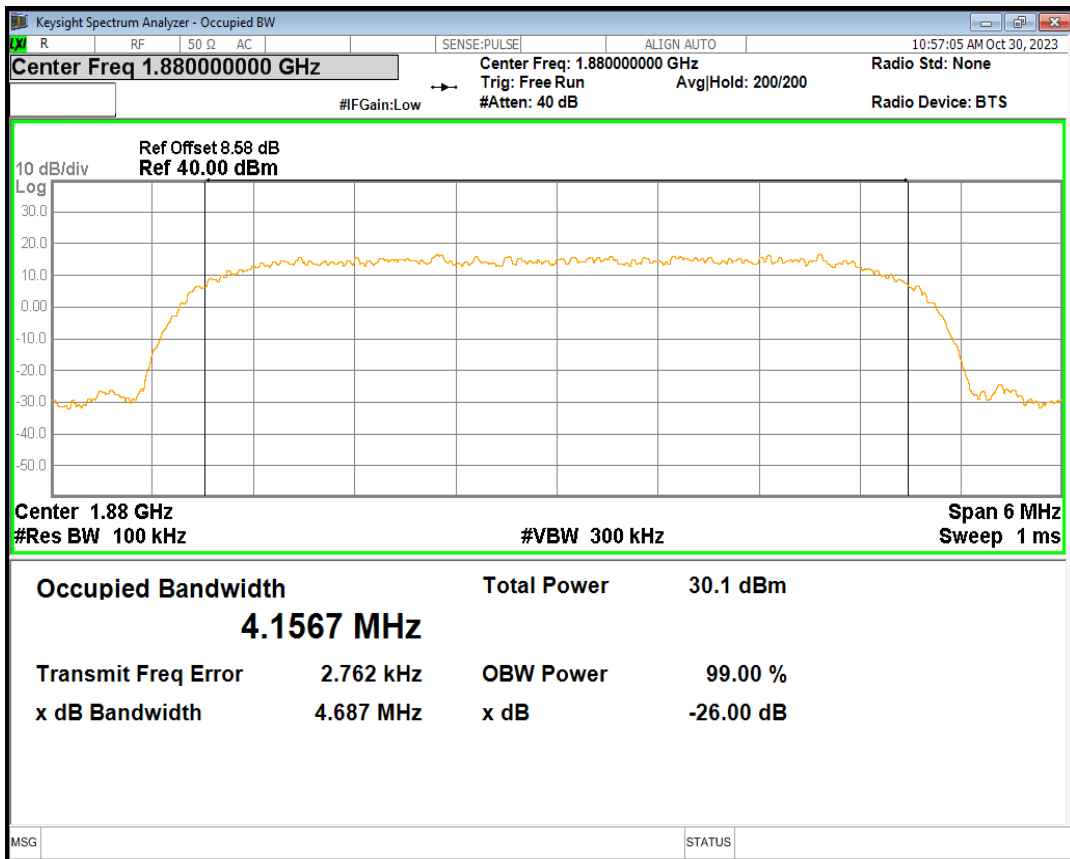

HSDPA Band2 Subtest1 Channel=9400