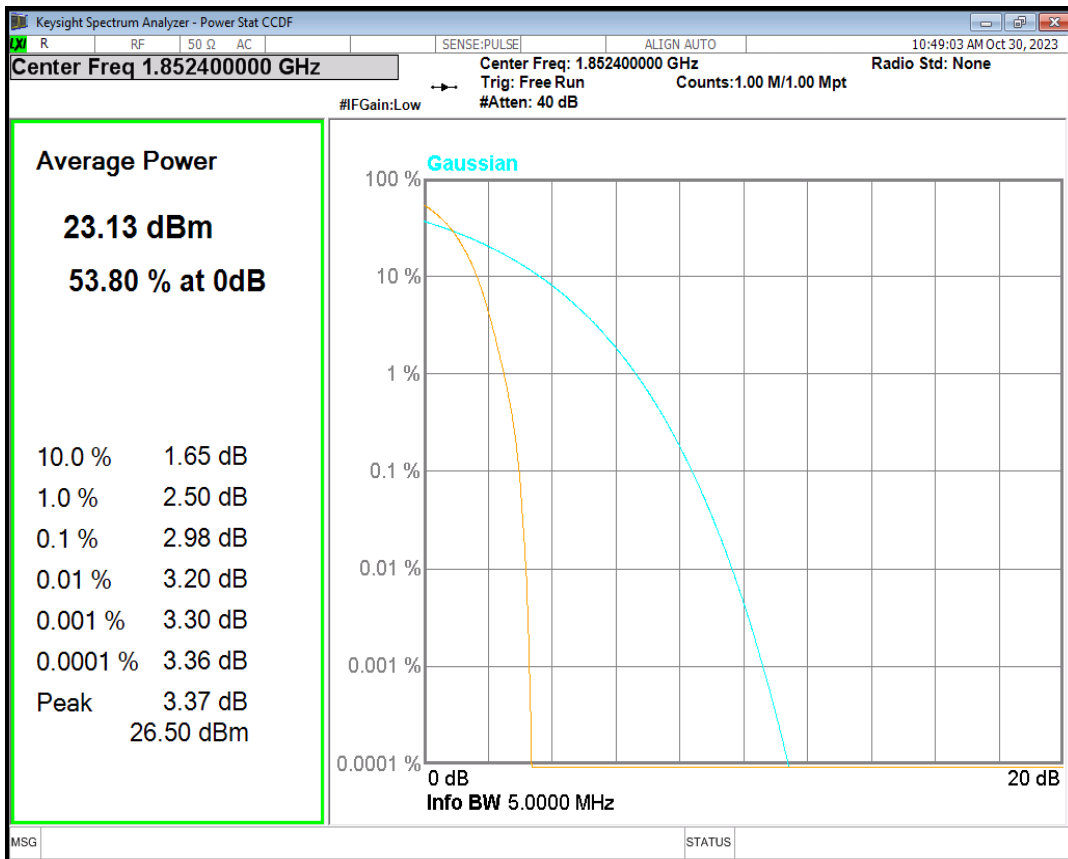

HSDPA Band2 Subtest1 Channel=9262

HSDPA Band2 Subtest1 Channel=9400

HSDPA Band2 Subtest1 Channel=9538

HSUPA Band2 Subtest1 Channel=9262

HSUPA Band2 Subtest1 Channel=9400

HSUPA Band2 Subtest1 Channel=9538

WCDMA Band2 Channel=9262