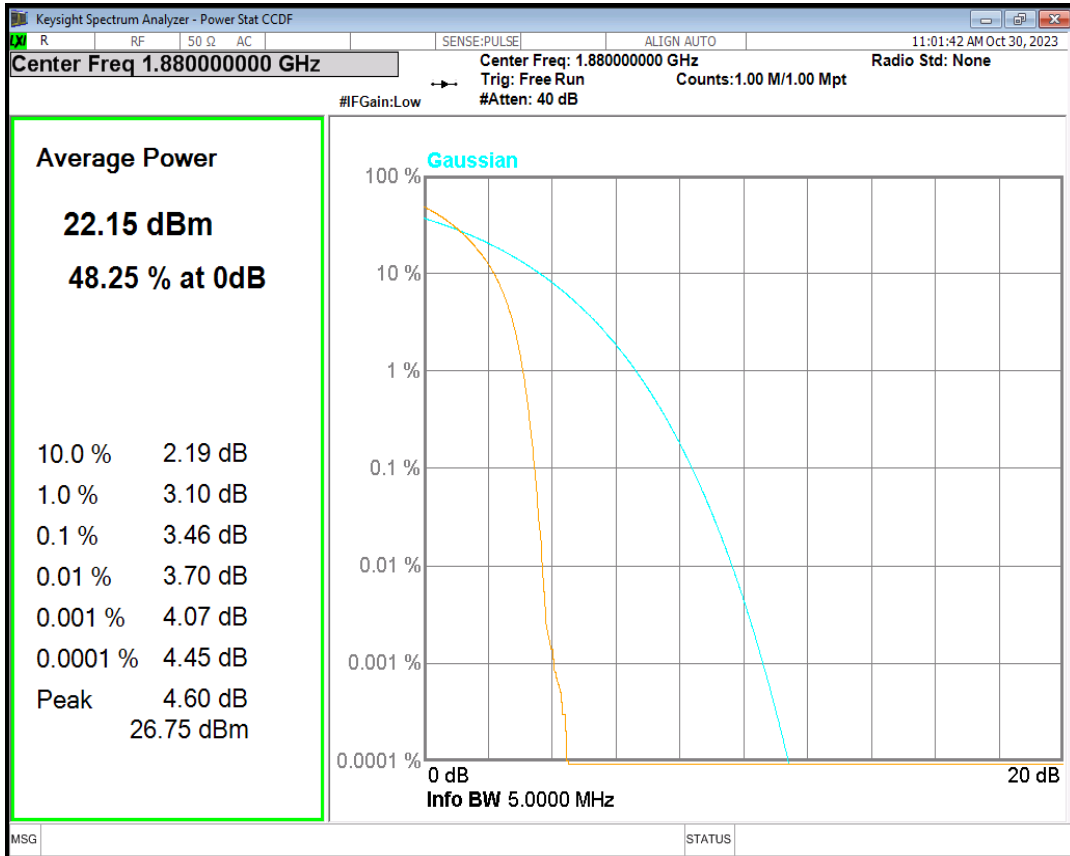

HSDPA Band2 Subtest1 Channel=9262

HSDPA Band2 Subtest1 Channel=9400

HSDPA Band2 Subtest1 Channel=9538

HSUPA Band2 Subtest1 Channel=9262

HSUPA Band2 Subtest1 Channel=9400

HSUPA Band2 Subtest1 Channel=9538

WCDMA Band2 Channel=9262