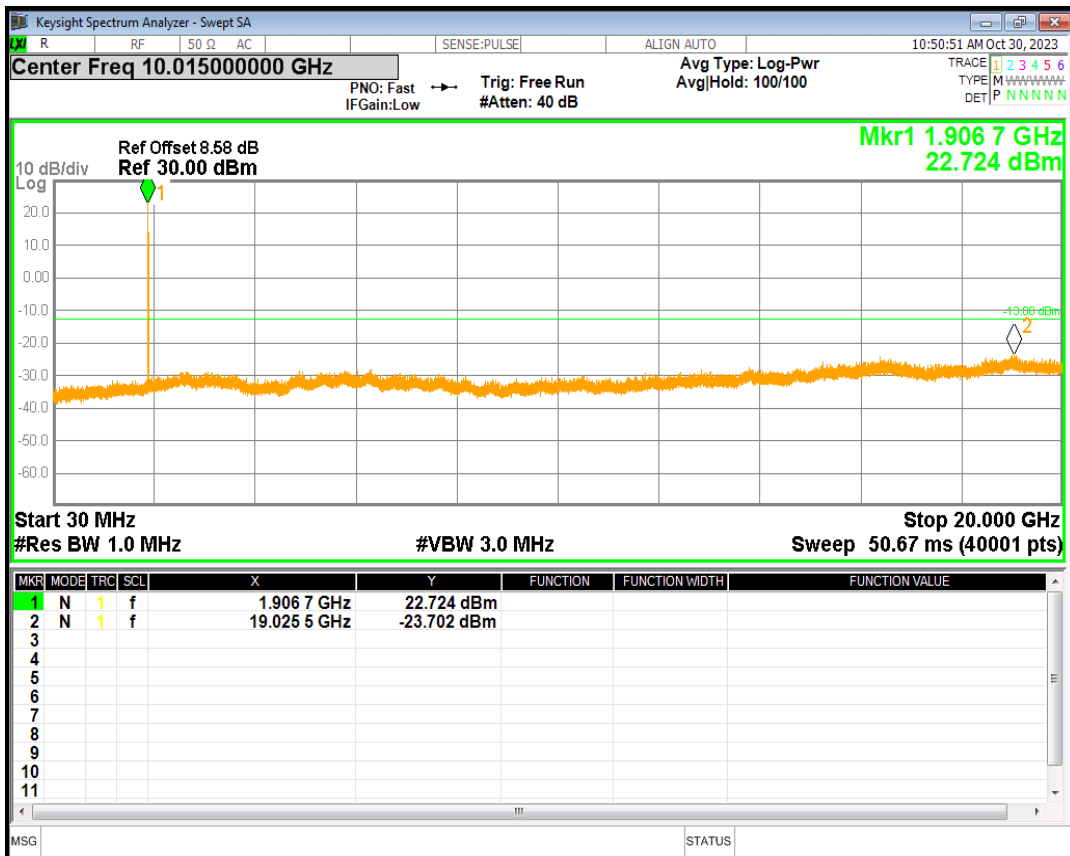

WCDMA Band2 Channel=9538