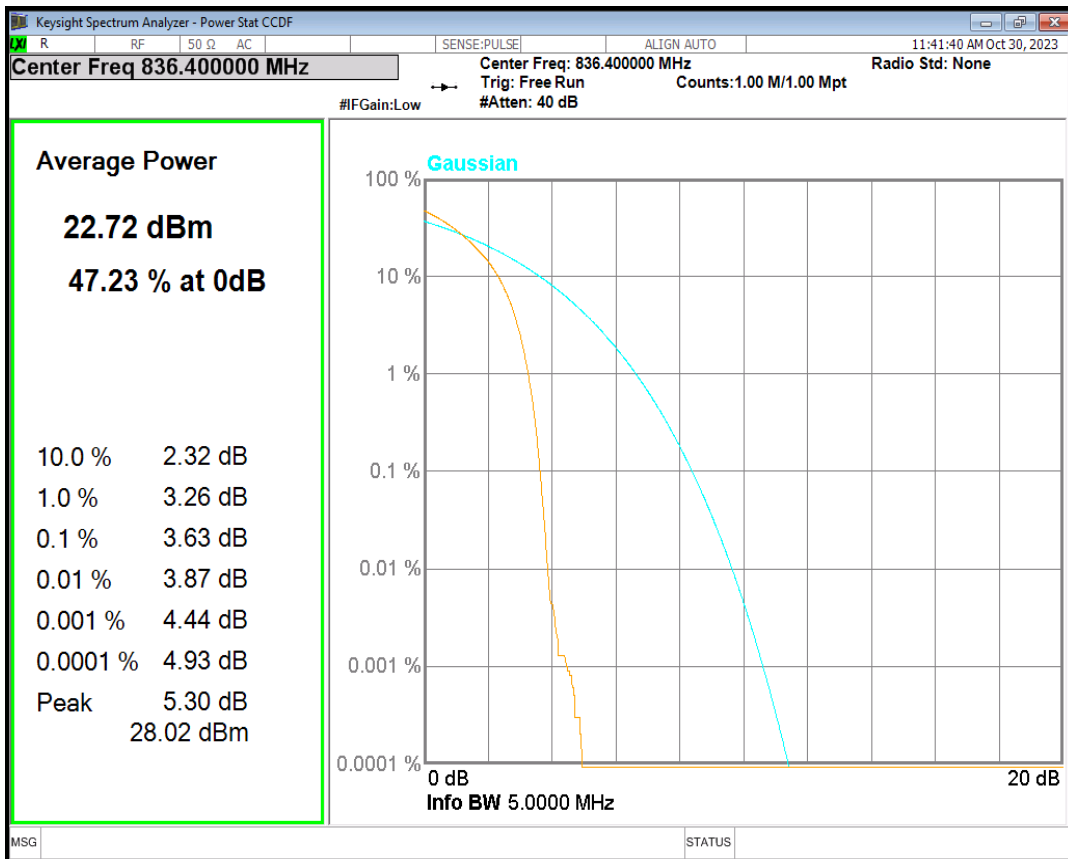

HSUPA Band5 Subtest1 Channel=4182