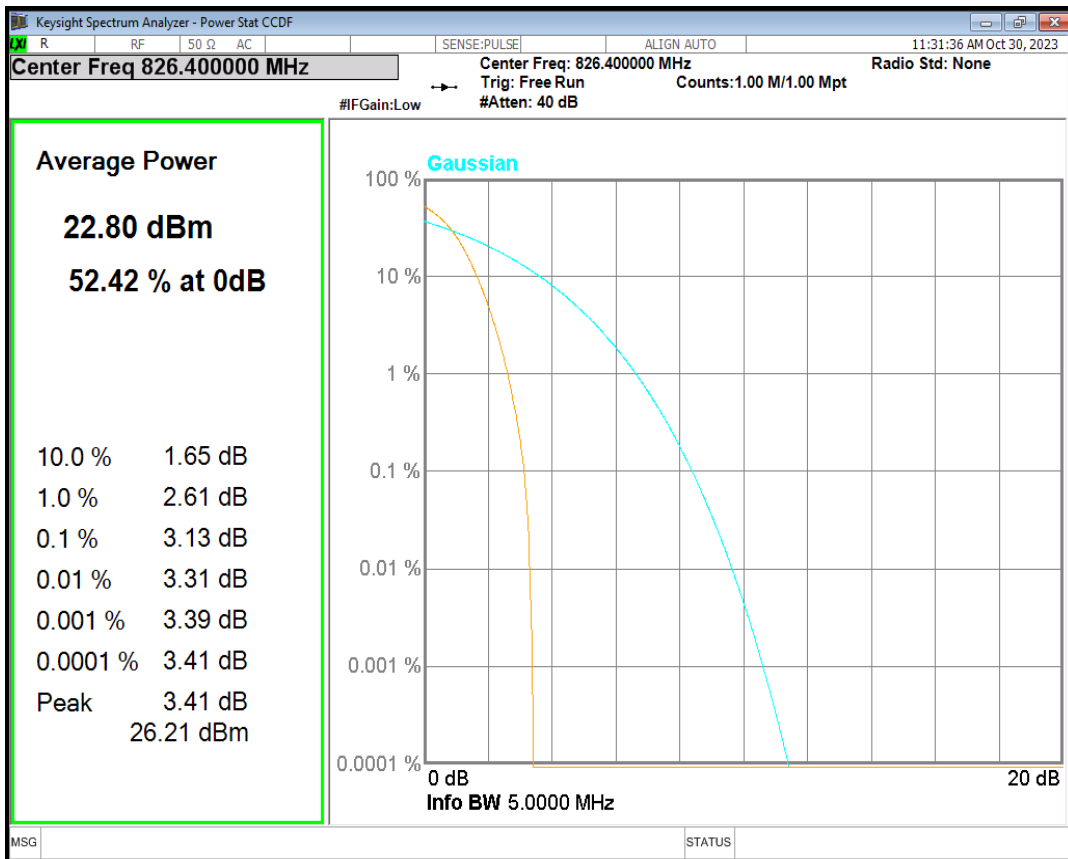

HSDPA Band5 Subtest1 Channel=4132