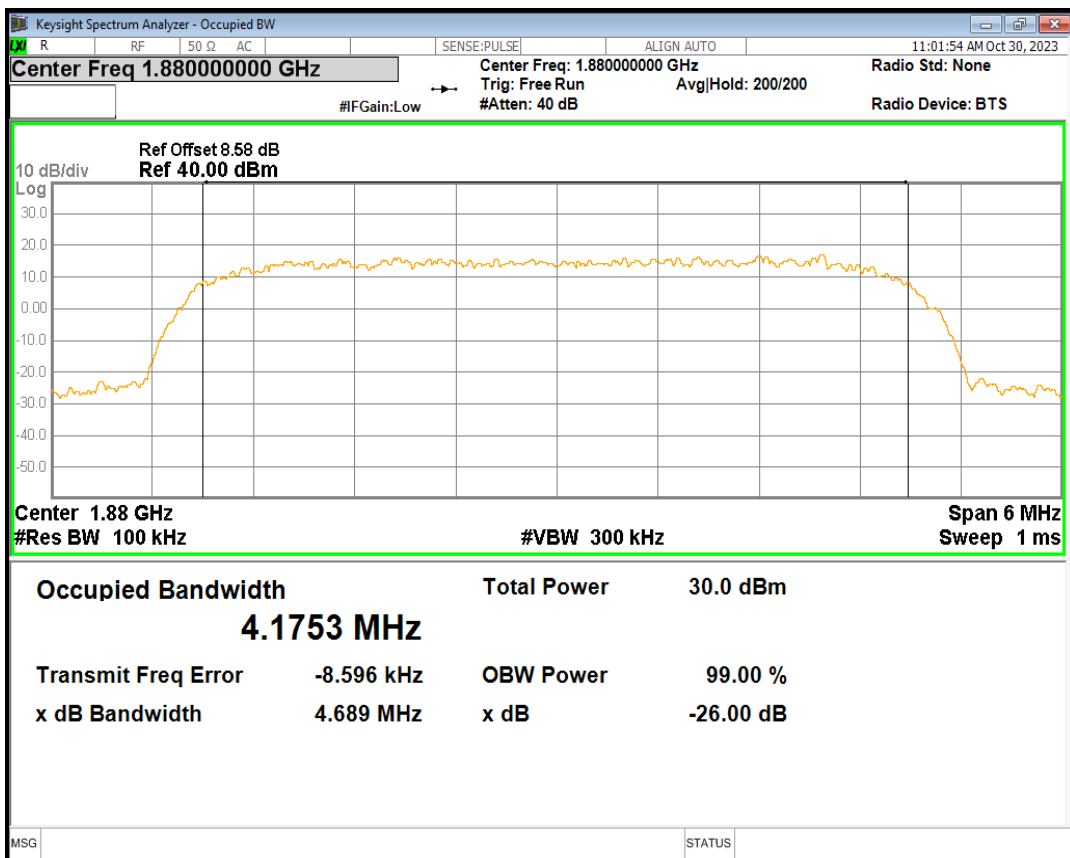

HSDPA Band2 Subtest1 Channel=9262

HSDPA Band2 Subtest1 Channel=9400

HSDPA Band2 Subtest1 Channel=9538

HSUPA Band2 Subtest1 Channel=9262

HSUPA Band2 Subtest1 Channel=9400

HSUPA Band2 Subtest1 Channel=9538

WCDMA Band2 Channel=9262