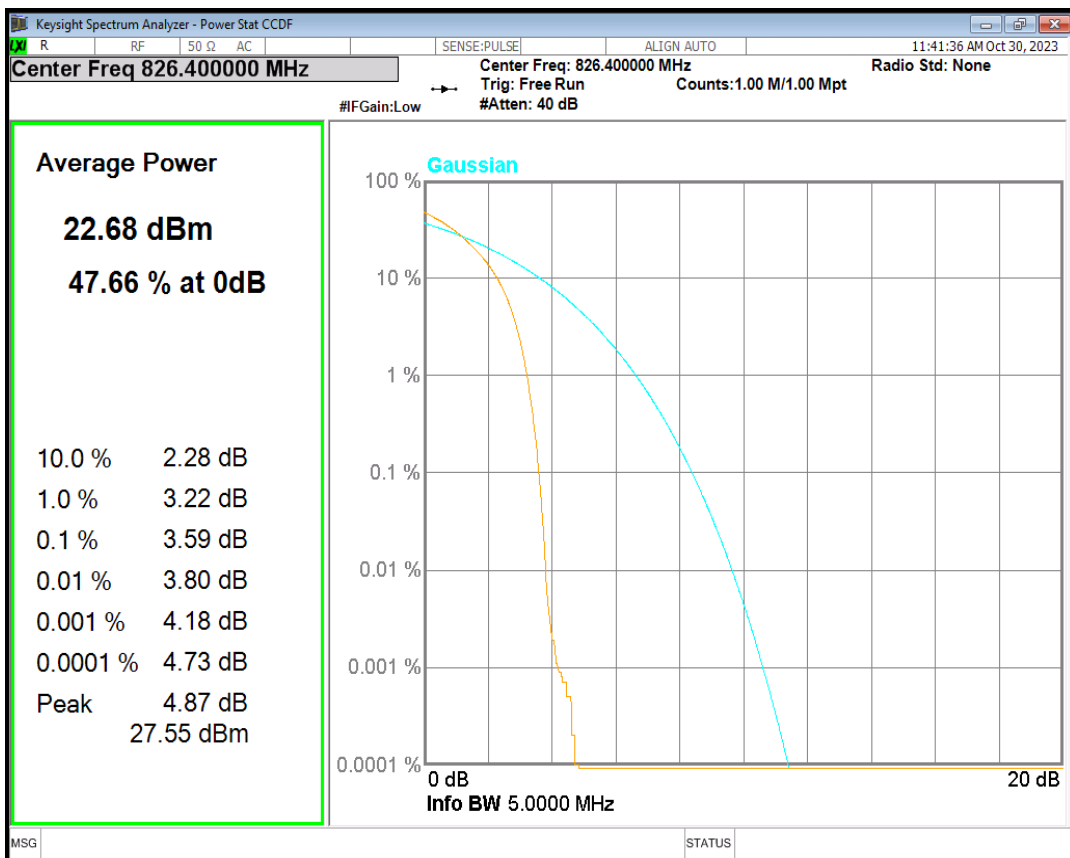

HSUPA Band5 Subtest1 Channel=4132