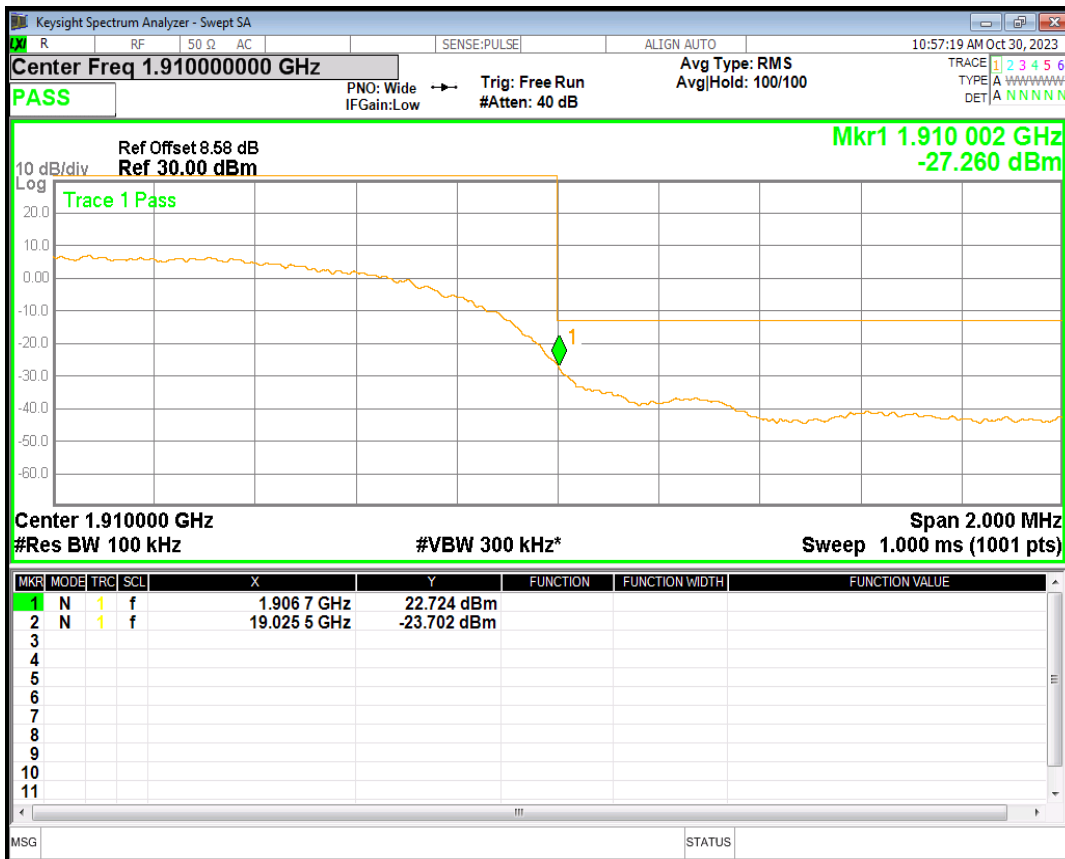

HSUPA Band5 Subtest1 Channel=4132

HSUPA Band5 Subtest1 Channel=4182

HSUPA Band5 Subtest1 Channel=4233

WCDMA Band5 Channel=4132

WCDMA Band5 Channel=4182

WCDMA Band5 Channel=4233

05 Band edge

Band	Channel	Frequency (MHz)	Spur Freq (MHz)	Spur Level (dBm)	Limit (dBm)	Verdict
HSDPA Band2 Subtest1	9262	1852.4	1850.00	-26.57	-13	PASS
HSDPA Band2 Subtest1	9538	1907.6	1910.00	-27.26	-13	PASS
HSUPA Band2 Subtest1	9262	1852.4	1850.00	-26.08	-13	PASS
HSUPA Band2 Subtest1	9538	1907.6	1910.00	-27.42	-13	PASS
WCDMA Band2	9262	1852.4	1850.00	-25.43	-13	PASS
WCDMA Band2	9538	1907.6	1910.00	-26.54	-13	PASS
HSDPA Band4 Subtest1	1312	1712.4	1710.00	-27.06	-13	PASS
HSDPA Band4 Subtest1	1513	1752.6	1755.00	-27.19	-13	PASS
HSUPA Band4 Subtest1	1312	1712.4	1710.00	-27.72	-13	PASS
HSUPA Band4 Subtest1	1513	1752.6	1755.00	-27.41	-13	PASS
WCDMA Band4	1312	1712.4	1710.00	-25.30	-13	PASS
WCDMA Band4	1513	1752.6	1755.00	-26.30	-13	PASS
HSDPA Band5 Subtest1	4132	826.4	824.00	-26.09	-13	PASS
HSDPA Band5 Subtest1	4233	846.6	849.00	-27.68	-13	PASS
HSUPA Band5 Subtest1	4132	826.4	824.00	-25.69	-13	PASS
HSUPA Band5 Subtest1	4233	846.6	849.00	-26.88	-13	PASS
WCDMA Band5	4132	826.4	824.00	-25.95	-13	PASS
WCDMA Band5	4233	846.6	849.00	-26.71	-13	PASS

HSDPA Band2 Subtest1 Channel=9262

HSDPA Band2 Subtest1 Channel=9538

HSUPA Band2 Subtest1 Channel=9262

HSUPA Band2 Subtest1 Channel=9538

WCDMA Band2 Channel=9262

WCDMA Band2 Channel=9538

HSDPA Band4 Subtest1 Channel=1312