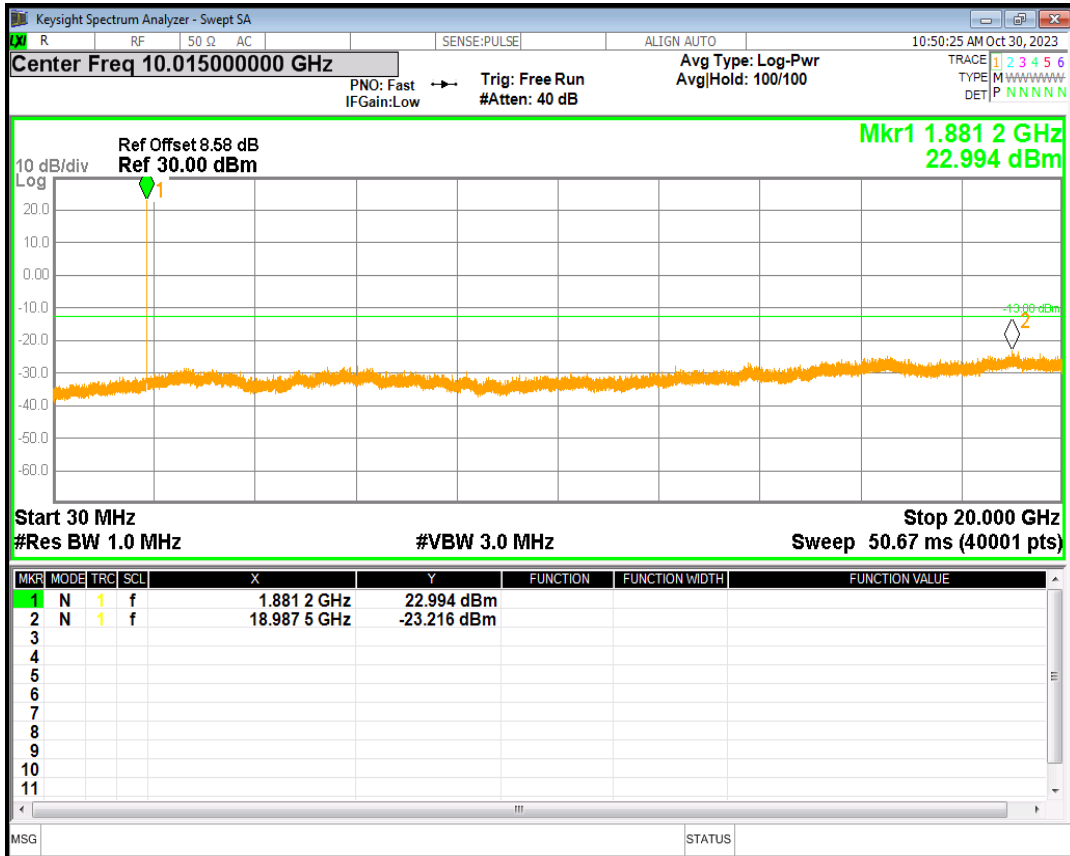

WCDMA Band2 Channel=9400