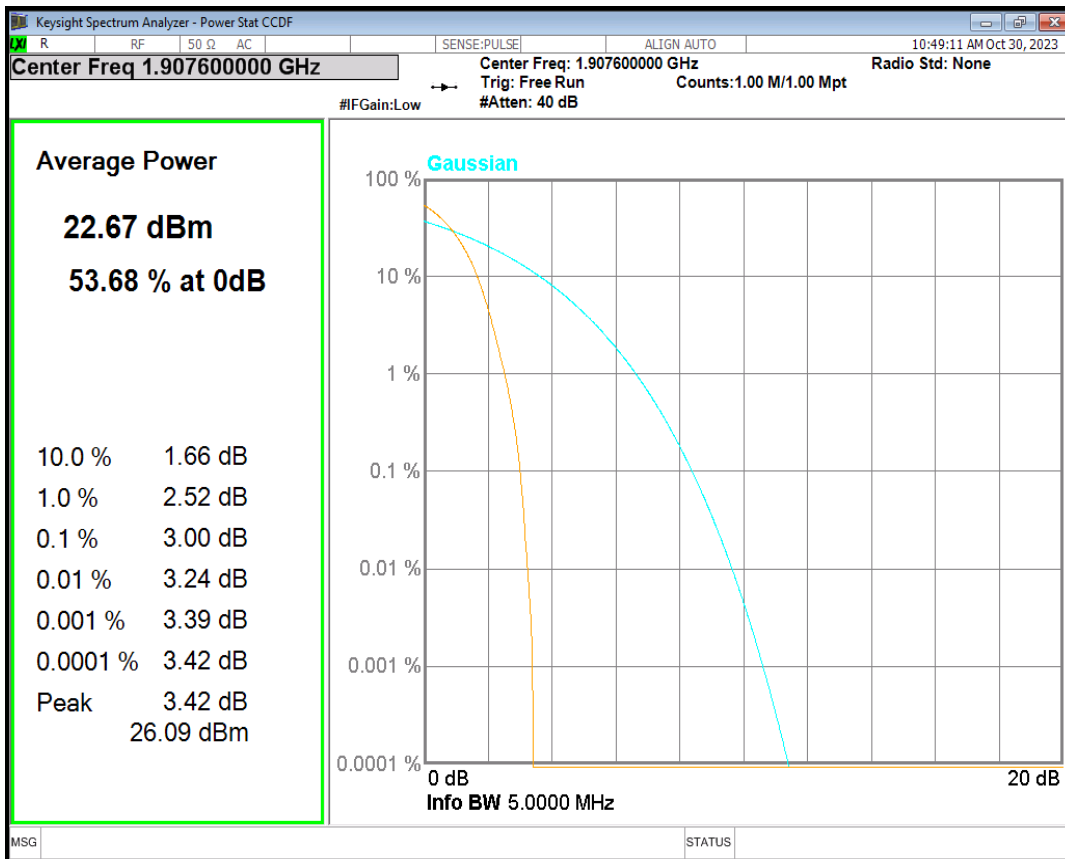

WCDMA Band2 Channel=9538