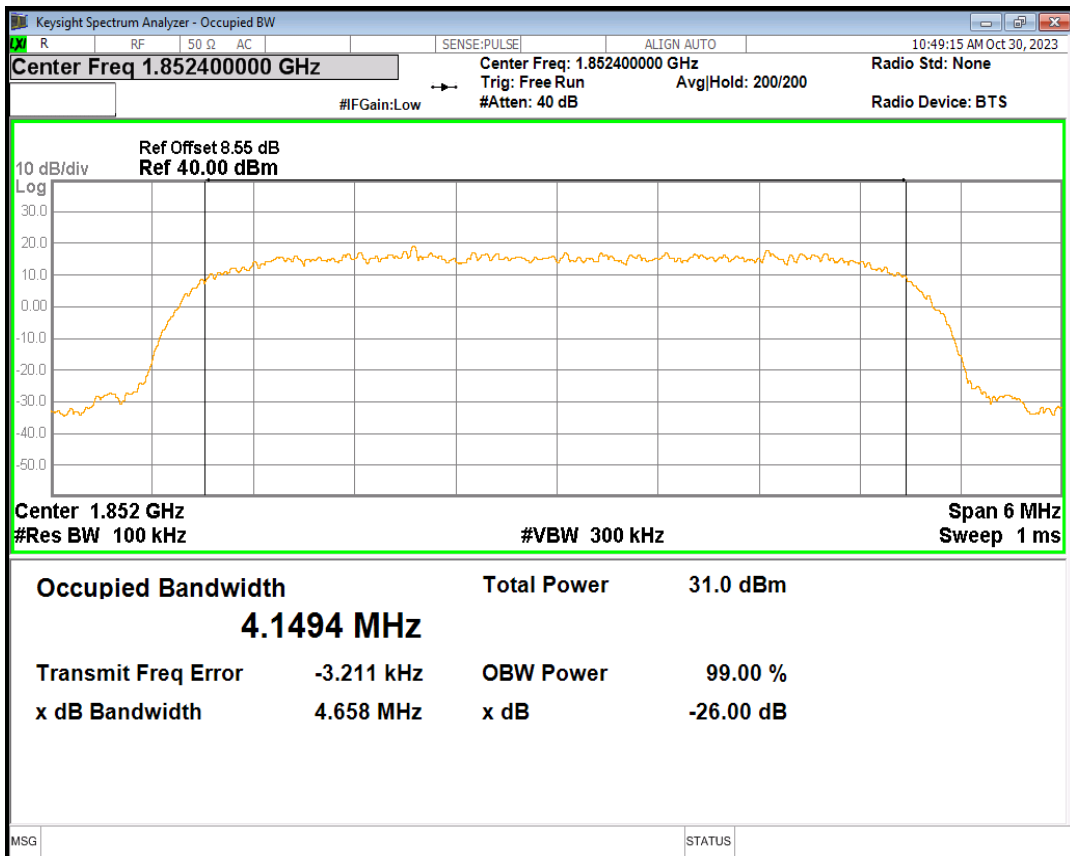

HSDPA Band2 Subtest1 Channel=9262

HSDPA Band2 Subtest1 Channel=9400

HSDPA Band2 Subtest1 Channel=9538

HSUPA Band2 Subtest1 Channel=9262

HSUPA Band2 Subtest1 Channel=9400

HSUPA Band2 Subtest1 Channel=9538

WCDMA Band2 Channel=9262