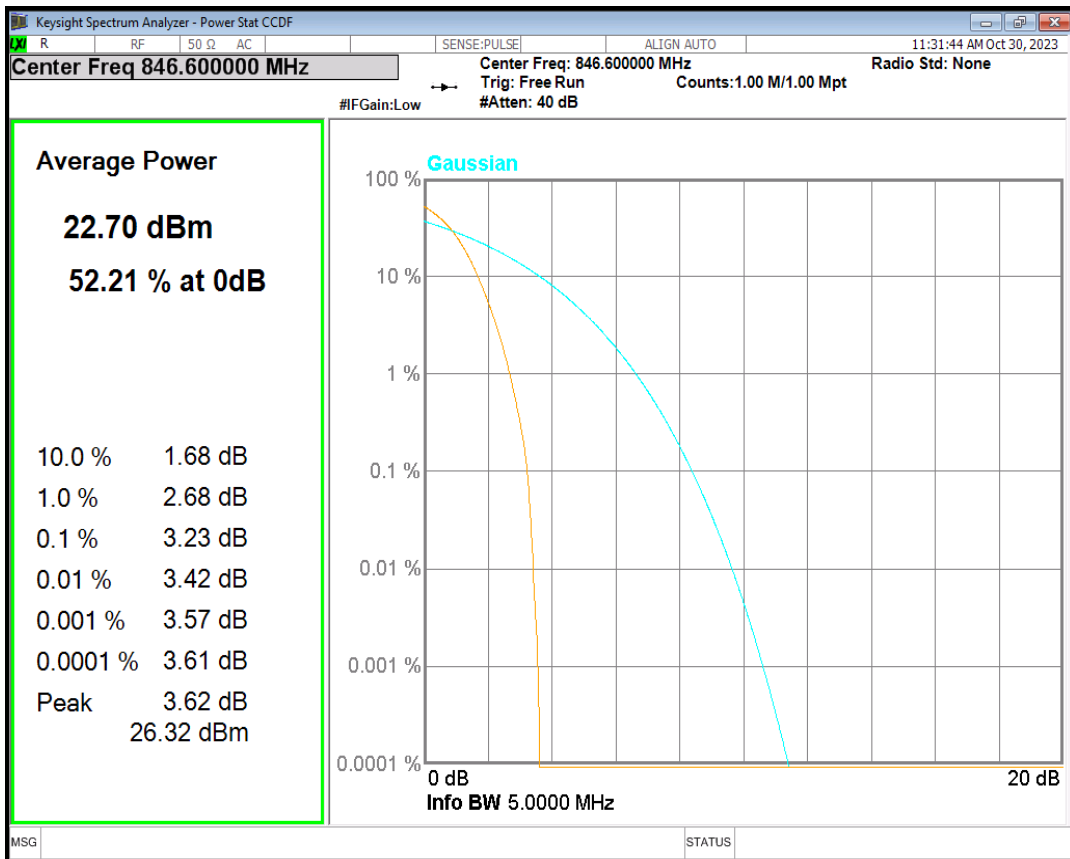

HSUPA Band4 Subtest1 Channel=1513

WCDMA Band4 Channel=1312

WCDMA Band4 Channel=1450

WCDMA Band4 Channel=1513

HSDPA Band5 Subtest1 Channel=4132

HSDPA Band5 Subtest1 Channel=4182

HSDPA Band5 Subtest1 Channel=4233