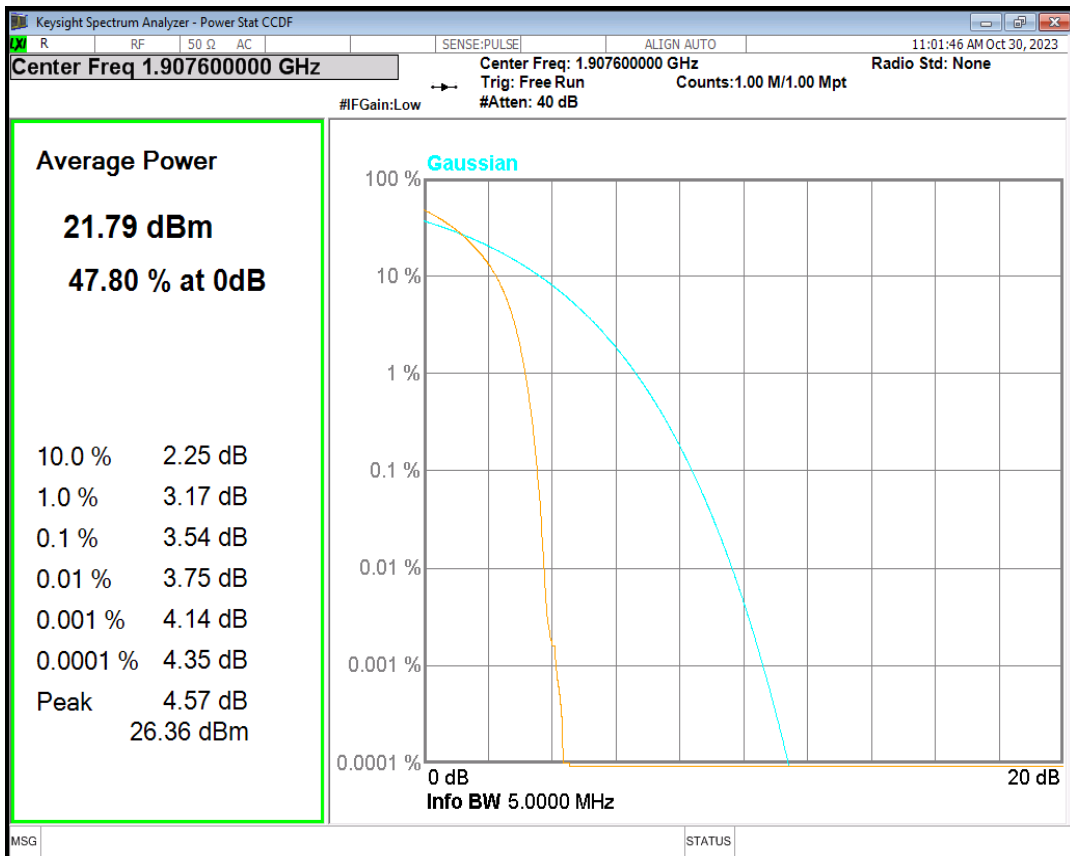

HSDPA Band2 Subtest1 Channel=9262

HSDPA Band2 Subtest1 Channel=9400

HSDPA Band2 Subtest1 Channel=9538

HSUPA Band2 Subtest1 Channel=9262

HSUPA Band2 Subtest1 Channel=9400

HSUPA Band2 Subtest1 Channel=9538

WCDMA Band2 Channel=9262