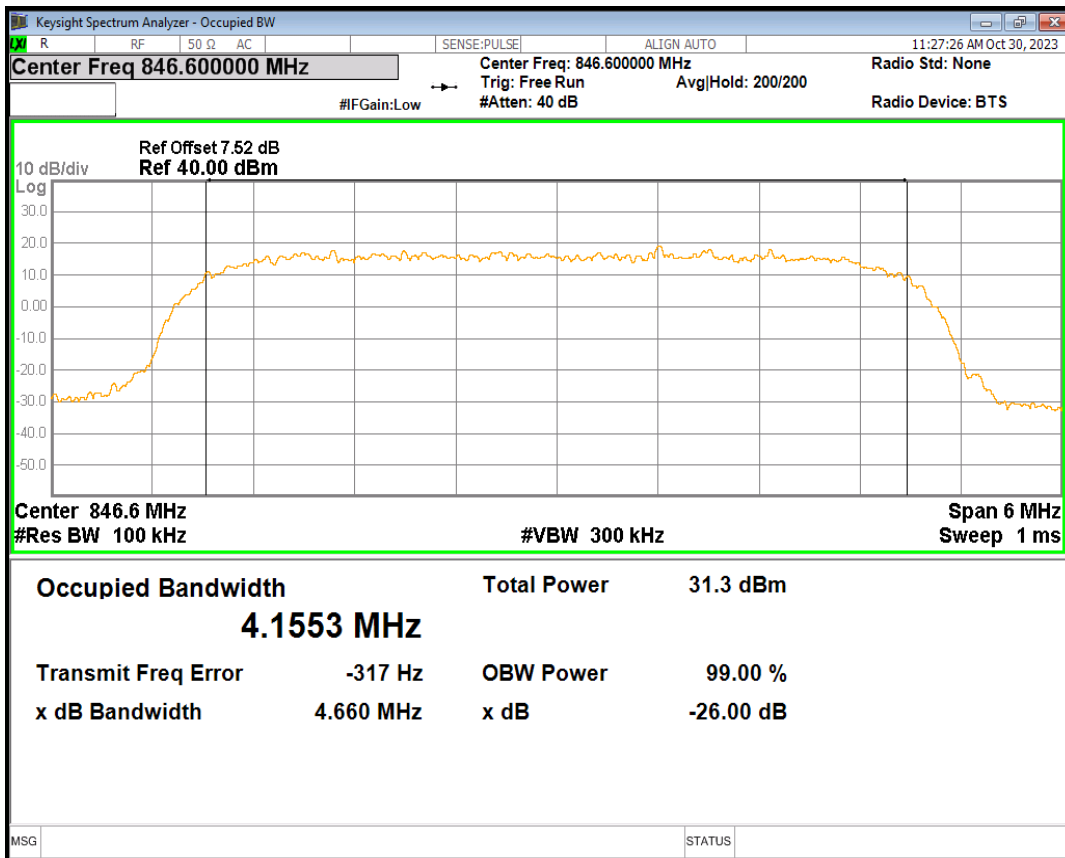

HSUPA Band5 Subtest1 Channel=4132

HSUPA Band5 Subtest1 Channel=4182

HSUPA Band5 Subtest1 Channel=4233

WCDMA Band5 Channel=4132

WCDMA Band5 Channel=4182

WCDMA Band5 Channel=4233

05 Band edge

Band	Channel	Frequency (MHz)	Spur Freq (MHz)	Spur Level (dBm)	Limit (dBm)	Verdict
HSDPA Band2 Subtest1	9262	1852.4	1850.00	-26.57	-13	PASS
HSDPA Band2 Subtest1	9538	1907.6	1910.00	-27.26	-13	PASS
HSUPA Band2 Subtest1	9262	1852.4	1850.00	-26.08	-13	PASS
HSUPA Band2 Subtest1	9538	1907.6	1910.00	-27.42	-13	PASS
WCDMA Band2	9262	1852.4	1850.00	-25.43	-13	PASS
WCDMA Band2	9538	1907.6	1910.00	-26.54	-13	PASS
HSDPA Band4 Subtest1	1312	1712.4	1710.00	-27.06	-13	PASS
HSDPA Band4 Subtest1	1513	1752.6	1755.00	-27.19	-13	PASS
HSUPA Band4 Subtest1	1312	1712.4	1710.00	-27.72	-13	PASS
HSUPA Band4 Subtest1	1513	1752.6	1755.00	-27.41	-13	PASS
WCDMA Band4	1312	1712.4	1710.00	-25.30	-13	PASS
WCDMA Band4	1513	1752.6	1755.00	-26.30	-13	PASS
HSDPA Band5 Subtest1	4132	826.4	824.00	-26.09	-13	PASS
HSDPA Band5 Subtest1	4233	846.6	849.00	-27.68	-13	PASS
HSUPA Band5 Subtest1	4132	826.4	824.00	-25.69	-13	PASS
HSUPA Band5 Subtest1	4233	846.6	849.00	-26.88	-13	PASS
WCDMA Band5	4132	826.4	824.00	-25.95	-13	PASS
WCDMA Band5	4233	846.6	849.00	-26.71	-13	PASS