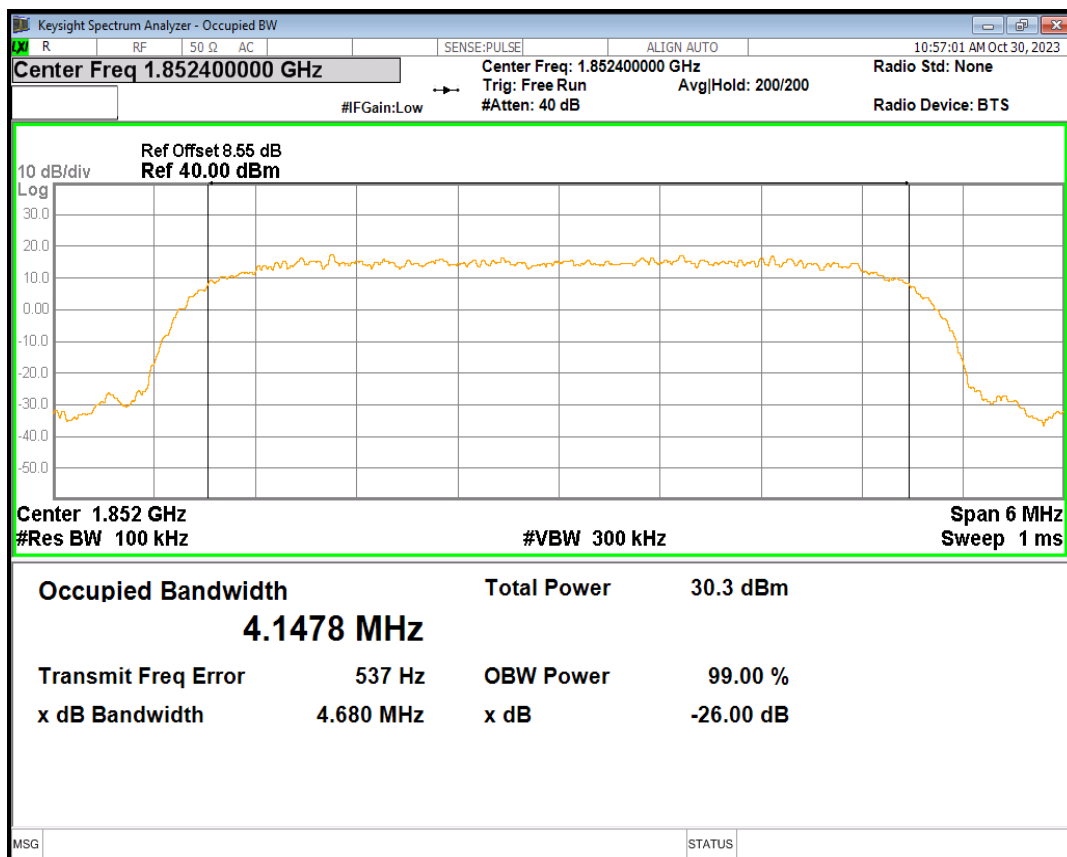

HSUPA Band5 Subtest1	4132	826.4	4159.598	4688.879	PASS
HSUPA Band5 Subtest1	4182	836.4	4161.739	4702.548	PASS
HSUPA Band5 Subtest1	4233	846.6	4162.508	4677.075	PASS
WCDMA Band5	4132	826.4	4163.617	4673.672	PASS
WCDMA Band5	4182	836.4	4163.689	4669.510	PASS
WCDMA Band5	4233	846.6	4155.291	4659.834	PASS

HSDPA Band2 Subtest1 Channel=9262