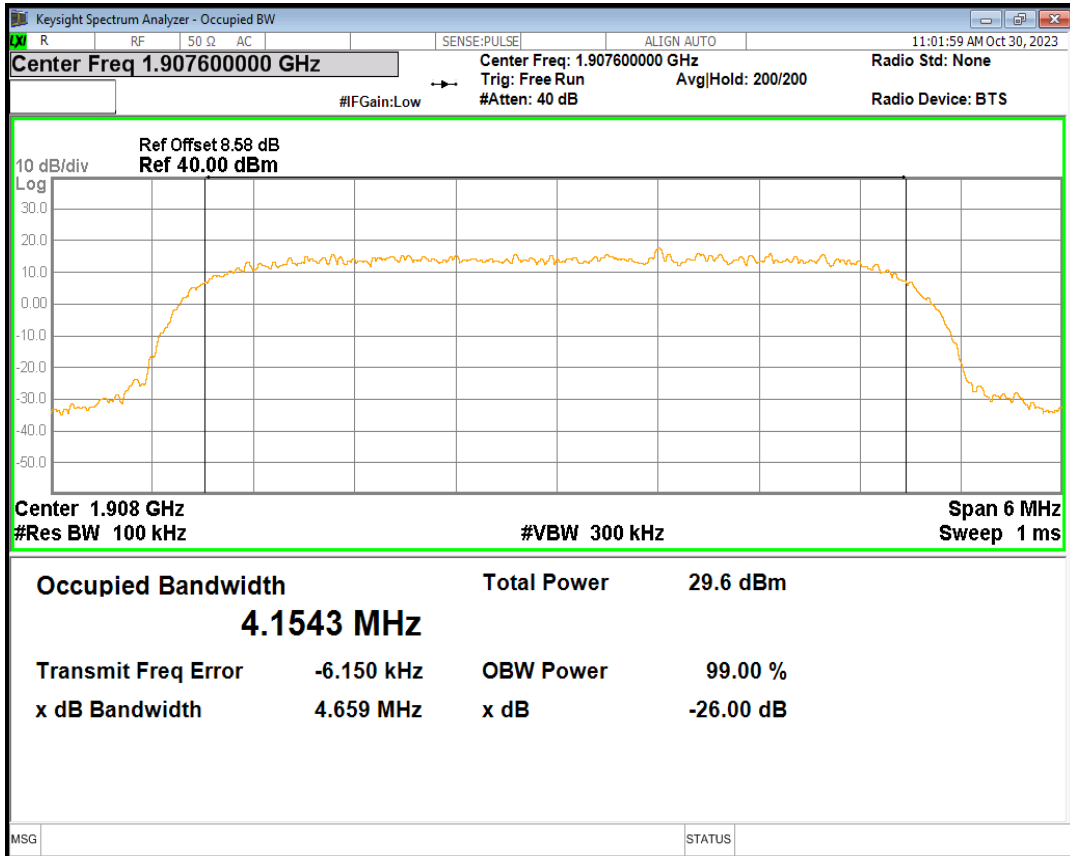

HSDPA Band2 Subtest1 Channel=9262

HSDPA Band2 Subtest1 Channel=9400

HSDPA Band2 Subtest1 Channel=9538

HSUPA Band2 Subtest1 Channel=9262

HSUPA Band2 Subtest1 Channel=9400

HSUPA Band2 Subtest1 Channel=9538

WCDMA Band2 Channel=9262