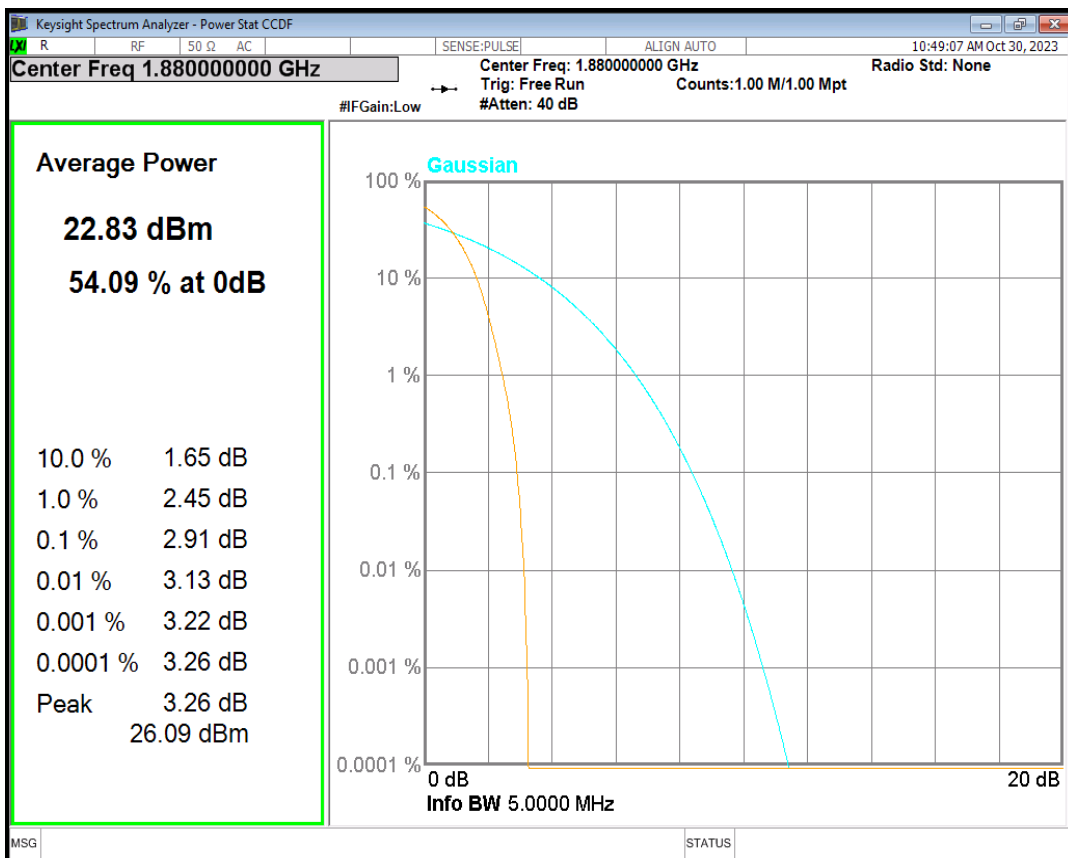

WCDMA Band2 Channel=9400