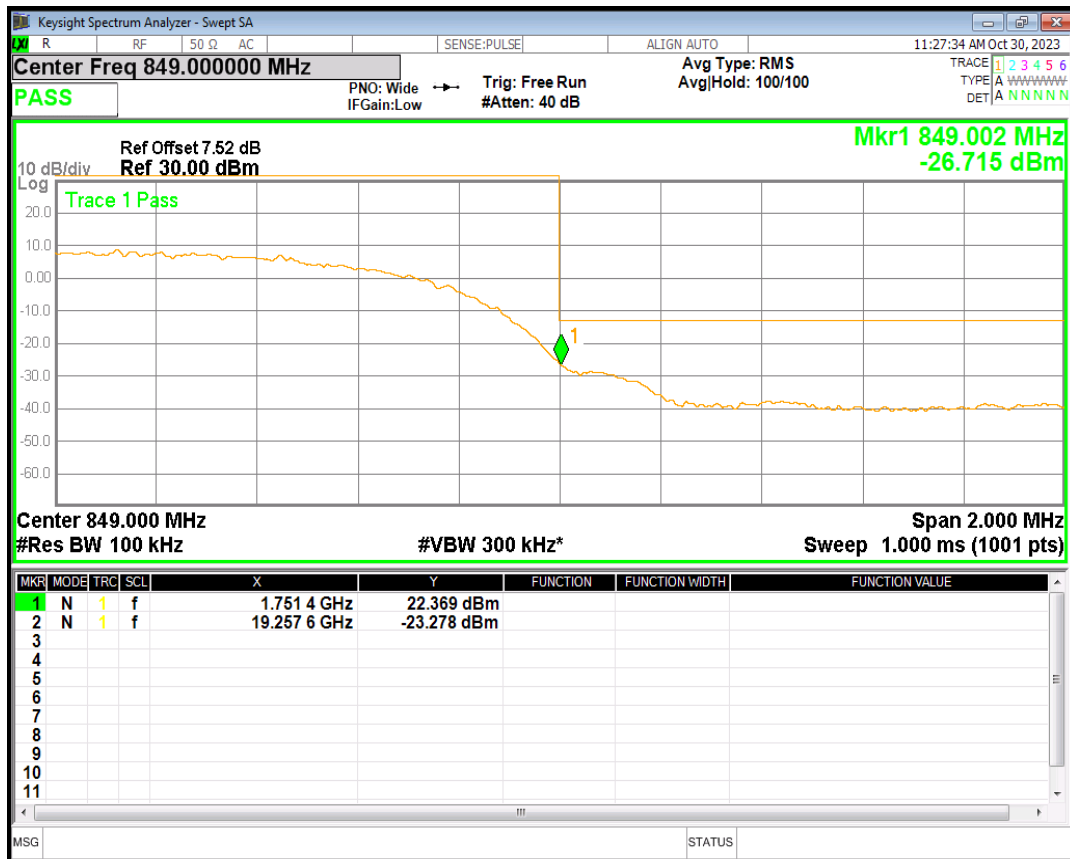

HSUPA Band5 Subtest1 Channel=4132

HSUPA Band5 Subtest1 Channel=4233

WCDMA Band5 Channel=4132

WCDMA Band5 Channel=4233

06 Out-of-band emissions

Band	Channel	Frequency (MHz)	Spur Freq (MHz)	Spur Level (dBm)	Limit (dBm)	Verdict
HSDPA Band2 Subtest1	9262	1852.4	19392.41	-23.54	-13	PASS
HSDPA Band2 Subtest1	9400	1880	18951.58	-24.09	-13	PASS
HSDPA Band2 Subtest1	9538	1907.6	19350.48	-24.22	-13	PASS
HSUPA Band2 Subtest1	9262	1852.4	19006.99	-23.87	-13	PASS
HSUPA Band2 Subtest1	9400	1880	19040.94	-23.52	-13	PASS
HSUPA Band2 Subtest1	9538	1907.6	18926.11	-23.69	-13	PASS
WCDMA Band2	9262	1852.4	19011.49	-23.87	-13	PASS
WCDMA Band2	9400	1880	18987.52	-23.21	-13	PASS
WCDMA Band2	9538	1907.6	19025.46	-23.70	-13	PASS
HSDPA Band4 Subtest1	1312	1712.4	19029.46	-24.14	-13	PASS
HSDPA Band4 Subtest1	1450	1740	18869.70	-23.96	-13	PASS
HSDPA Band4 Subtest1	1513	1752.6	19170.25	-23.16	-13	PASS
HSUPA Band4 Subtest1	1312	1712.4	19040.94	-24.36	-13	PASS
HSUPA Band4 Subtest1	1450	1740	19066.40	-23.67	-13	PASS
HSUPA Band4 Subtest1	1513	1752.6	19257.62	-23.27	-13	PASS
WCDMA Band4	1312	1712.4	19158.76	-23.08	-13	PASS
WCDMA Band4	1450	1740	19895.66	-24.13	-13	PASS
WCDMA Band4	1513	1752.6	18829.26	-24.15	-13	PASS
HSDPA Band5 Subtest1	4132	826.4	6160.55	-29.01	-13	PASS
HSDPA Band5 Subtest1	4182	836.4	5773.97	-29.10	-13	PASS
HSDPA Band5 Subtest1	4233	846.6	5672.27	-29.70	-13	PASS

HSUPA Band5 Subtest1	4132	826.4	5391.37	-29.22	-13	PASS
HSUPA Band5 Subtest1	4182	836.4	5695.20	-29.04	-13	PASS
HSUPA Band5 Subtest1	4233	846.6	5770.48	-29.69	-13	PASS
WCDMA Band5	4132	826.4	6045.90	-29.27	-13	PASS
WCDMA Band5	4182	836.4	5765.49	-29.38	-13	PASS
WCDMA Band5	4233	846.6	5785.18	-29.80	-13	PASS