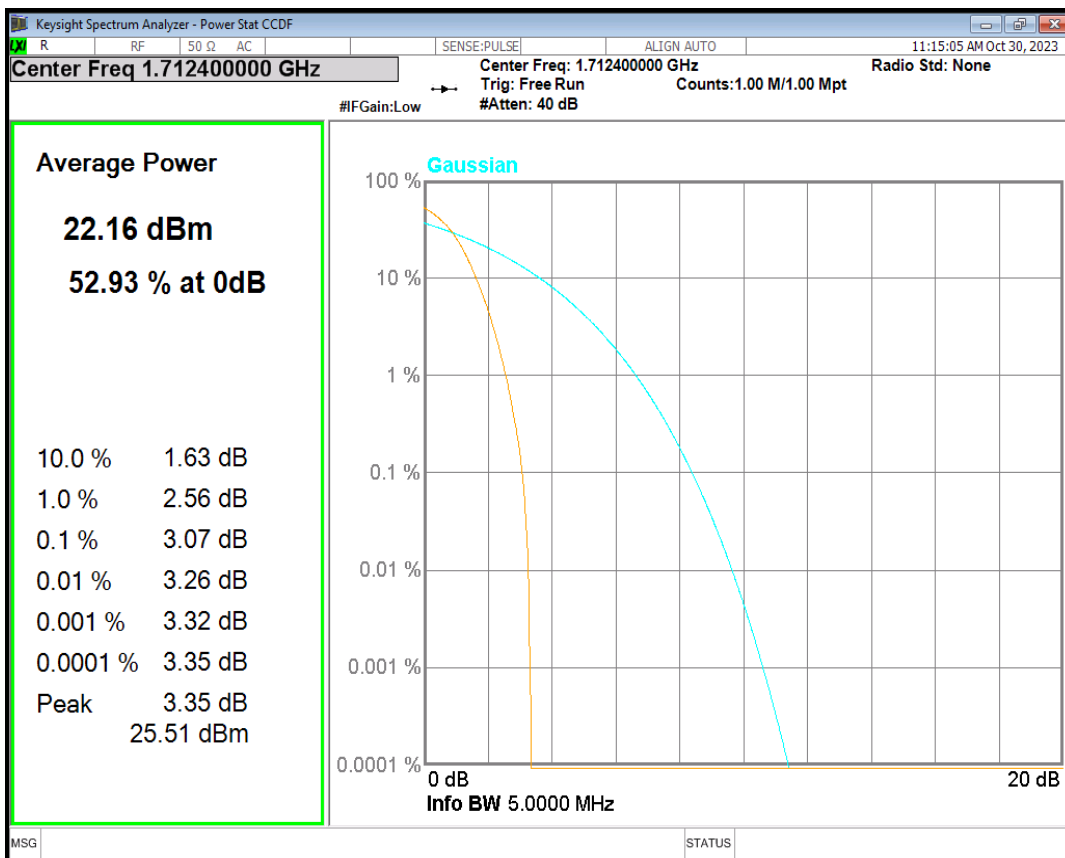

HSDPA Band4 Subtest1 Channel=1312