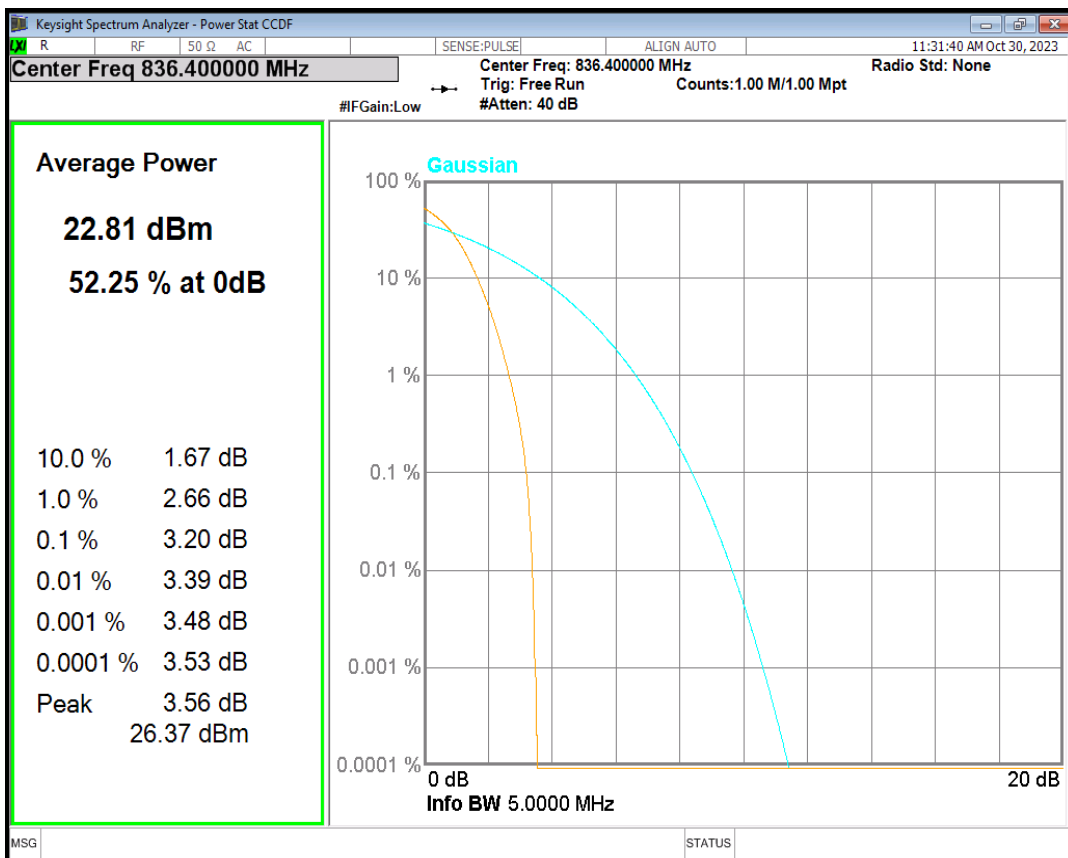

HSUPA Band4 Subtest1 Channel=1513

WCDMA Band4 Channel=1312

WCDMA Band4 Channel=1450

WCDMA Band4 Channel=1513

HSDPA Band5 Subtest1 Channel=4132

HSDPA Band5 Subtest1 Channel=4182

HSDPA Band5 Subtest1 Channel=4233