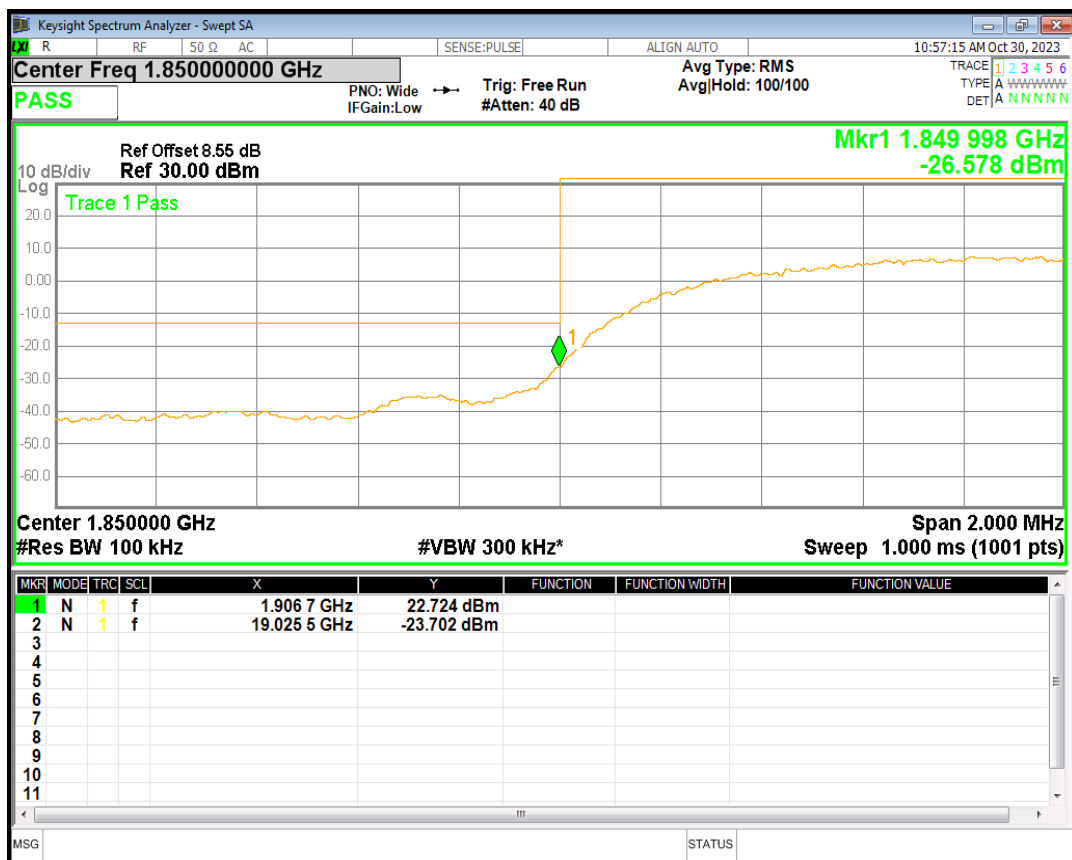

HSUPA Band5 Subtest1 Channel=4132

HSUPA Band5 Subtest1 Channel=4182

HSUPA Band5 Subtest1 Channel=4233

WCDMA Band5 Channel=4132

WCDMA Band5 Channel=4182

WCDMA Band5 Channel=4233

05 Band edge

Band	Channel	Frequency (MHz)	Spur Freq (MHz)	Spur Level (dBm)	Limit (dBm)	Verdict
HSDPA Band2 Subtest1	9262	1852.4	1850.00	-26.57	-13	PASS
HSDPA Band2 Subtest1	9538	1907.6	1910.00	-27.26	-13	PASS
HSUPA Band2 Subtest1	9262	1852.4	1850.00	-26.08	-13	PASS
HSUPA Band2 Subtest1	9538	1907.6	1910.00	-27.42	-13	PASS
WCDMA Band2	9262	1852.4	1850.00	-25.43	-13	PASS
WCDMA Band2	9538	1907.6	1910.00	-26.54	-13	PASS
HSDPA Band4 Subtest1	1312	1712.4	1710.00	-27.06	-13	PASS
HSDPA Band4 Subtest1	1513	1752.6	1755.00	-27.19	-13	PASS
HSUPA Band4 Subtest1	1312	1712.4	1710.00	-27.72	-13	PASS
HSUPA Band4 Subtest1	1513	1752.6	1755.00	-27.41	-13	PASS
WCDMA Band4	1312	1712.4	1710.00	-25.30	-13	PASS
WCDMA Band4	1513	1752.6	1755.00	-26.30	-13	PASS
HSDPA Band5 Subtest1	4132	826.4	824.00	-26.09	-13	PASS
HSDPA Band5 Subtest1	4233	846.6	849.00	-27.68	-13	PASS
HSUPA Band5 Subtest1	4132	826.4	824.00	-25.69	-13	PASS
HSUPA Band5 Subtest1	4233	846.6	849.00	-26.88	-13	PASS
WCDMA Band5	4132	826.4	824.00	-25.95	-13	PASS
WCDMA Band5	4233	846.6	849.00	-26.71	-13	PASS

HSDPA Band2 Subtest1 Channel=9262

HSDPA Band2 Subtest1 Channel=9538

HSUPA Band2 Subtest1 Channel=9262

HSUPA Band2 Subtest1 Channel=9538

WCDMA Band2 Channel=9262

WCDMA Band2 Channel=9538

HSDPA Band4 Subtest1 Channel=1312