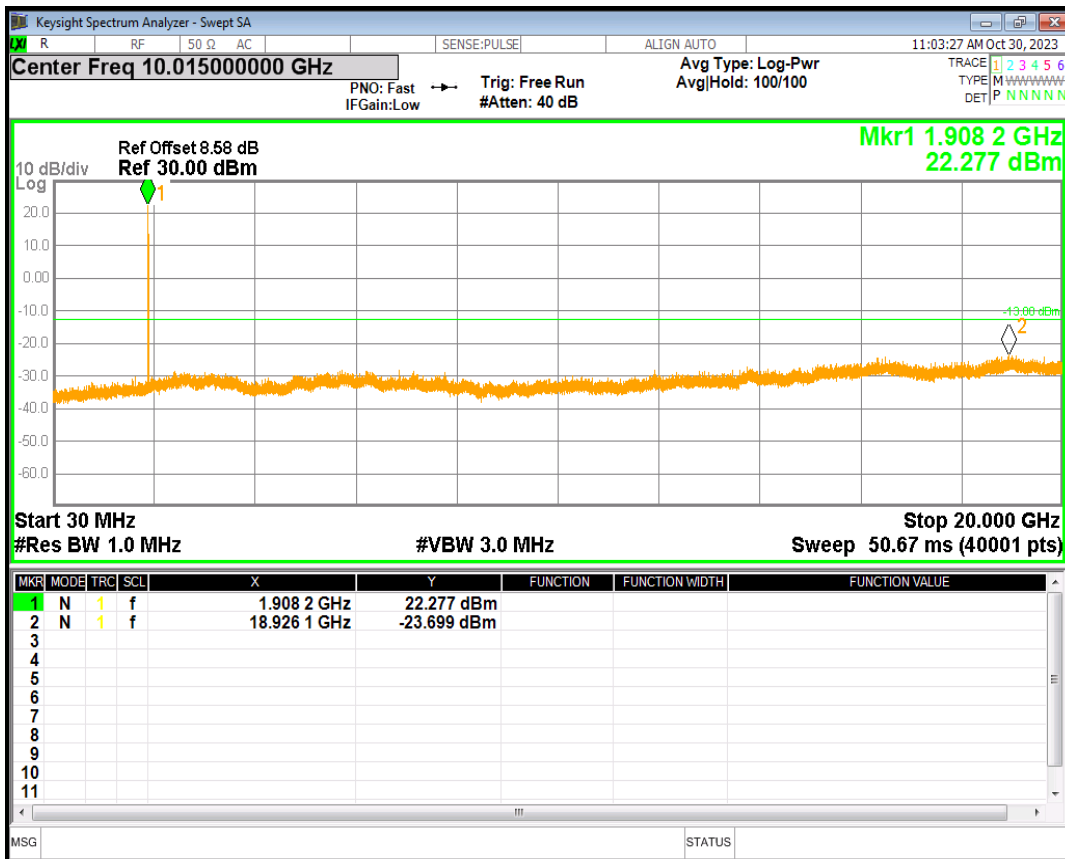

HSDPA Band2 Subtest1 Channel=9262

HSDPA Band2 Subtest1 Channel=9400

HSDPA Band2 Subtest1 Channel=9538

HSUPA Band2 Subtest1 Channel=9262

HSUPA Band2 Subtest1 Channel=9400

HSUPA Band2 Subtest1 Channel=9538

WCDMA Band2 Channel=9262