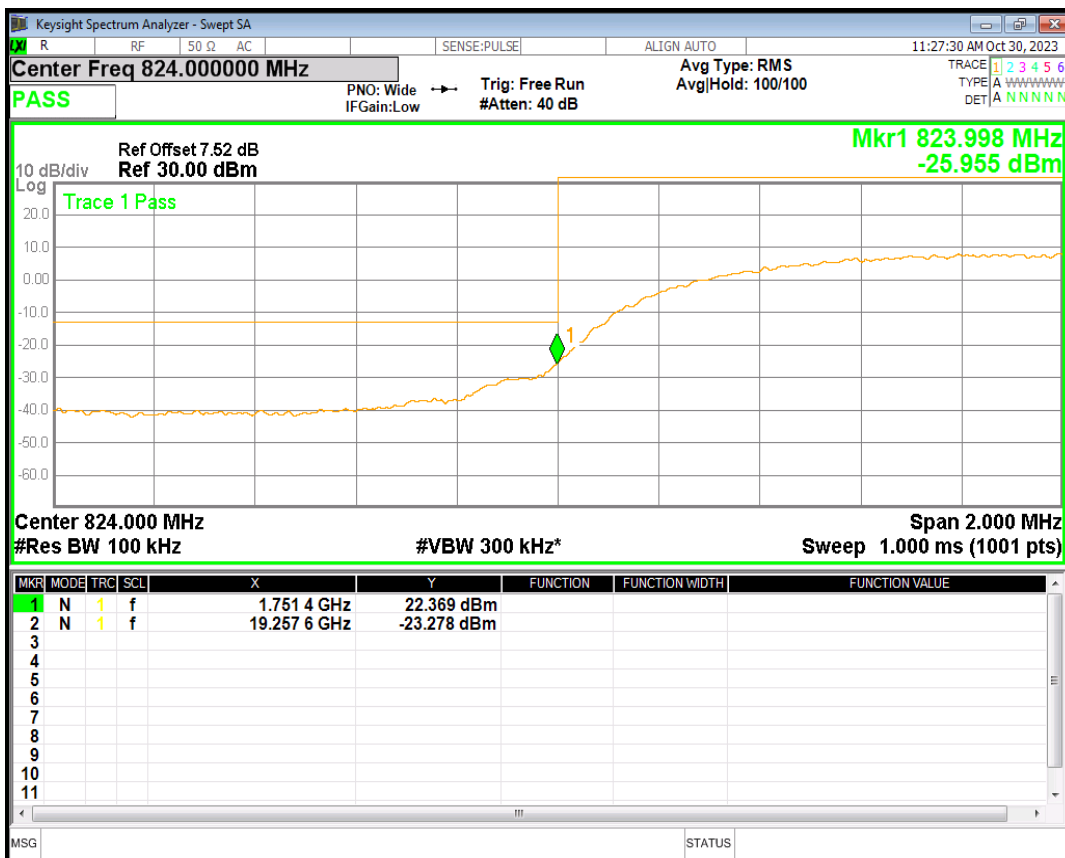

HSDPA Band4 Subtest1 Channel=1513

HSUPA Band4 Subtest1 Channel=1312

HSUPA Band4 Subtest1 Channel=1513

WCDMA Band4 Channel=1312

WCDMA Band4 Channel=1513

HSDPA Band5 Subtest1 Channel=4132

HSDPA Band5 Subtest1 Channel=4233

HSUPA Band5 Subtest1 Channel=4132

HSUPA Band5 Subtest1 Channel=4233

WCDMA Band5 Channel=4132

WCDMA Band5 Channel=4233

06 Out-of-band emissions

Band	Channel	Frequency (MHz)	Spur Freq (MHz)	Spur Level (dBm)	Limit (dBm)	Verdict
HSDPA Band2 Subtest1	9262	1852.4	19392.41	-23.54	-13	PASS
HSDPA Band2 Subtest1	9400	1880	18951.58	-24.09	-13	PASS
HSDPA Band2 Subtest1	9538	1907.6	19350.48	-24.22	-13	PASS
HSUPA Band2 Subtest1	9262	1852.4	19006.99	-23.87	-13	PASS
HSUPA Band2 Subtest1	9400	1880	19040.94	-23.52	-13	PASS
HSUPA Band2 Subtest1	9538	1907.6	18926.11	-23.69	-13	PASS
WCDMA Band2	9262	1852.4	19011.49	-23.87	-13	PASS
WCDMA Band2	9400	1880	18987.52	-23.21	-13	PASS
WCDMA Band2	9538	1907.6	19025.46	-23.70	-13	PASS
HSDPA Band4 Subtest1	1312	1712.4	19029.46	-24.14	-13	PASS
HSDPA Band4 Subtest1	1450	1740	18869.70	-23.96	-13	PASS
HSDPA Band4 Subtest1	1513	1752.6	19170.25	-23.16	-13	PASS
HSUPA Band4 Subtest1	1312	1712.4	19040.94	-24.36	-13	PASS
HSUPA Band4 Subtest1	1450	1740	19066.40	-23.67	-13	PASS
HSUPA Band4 Subtest1	1513	1752.6	19257.62	-23.27	-13	PASS
WCDMA Band4	1312	1712.4	19158.76	-23.08	-13	PASS
WCDMA Band4	1450	1740	19895.66	-24.13	-13	PASS
WCDMA Band4	1513	1752.6	18829.26	-24.15	-13	PASS
HSDPA Band5 Subtest1	4132	826.4	6160.55	-29.01	-13	PASS
HSDPA Band5 Subtest1	4182	836.4	5773.97	-29.10	-13	PASS
HSDPA Band5 Subtest1	4233	846.6	5672.27	-29.70	-13	PASS