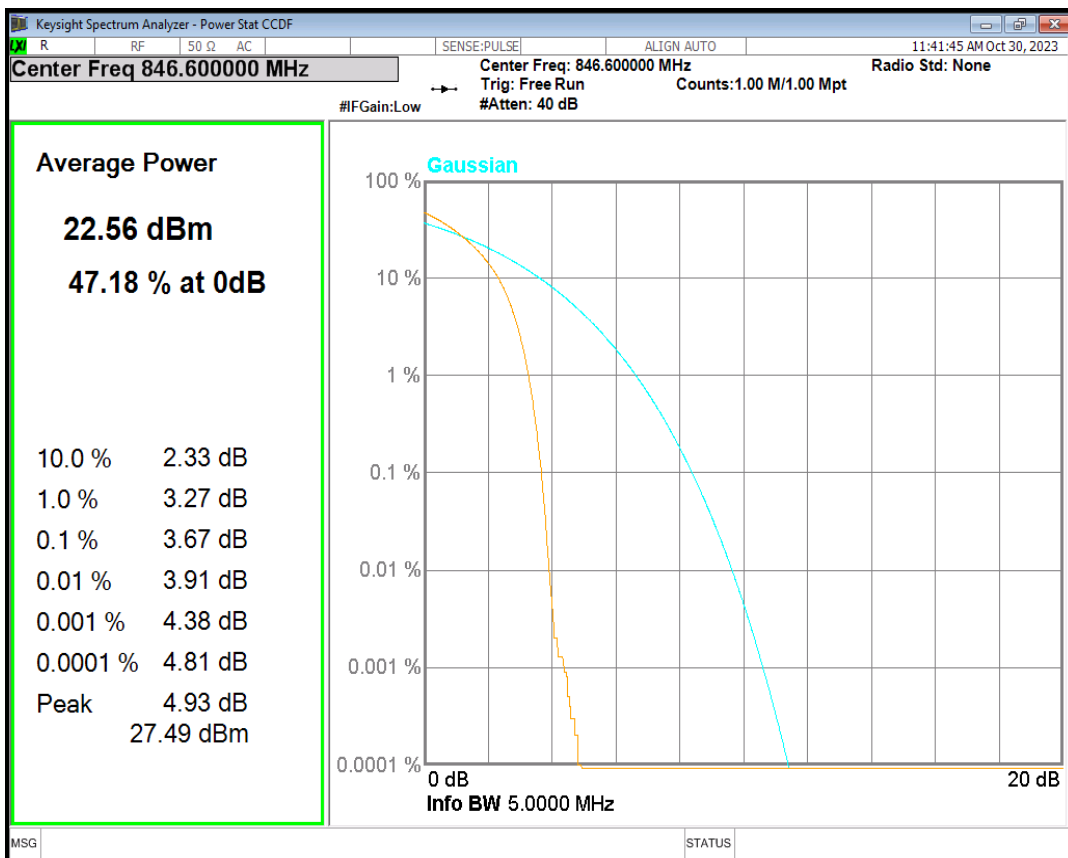

HSDPA Band5 Subtest1 Channel=4233