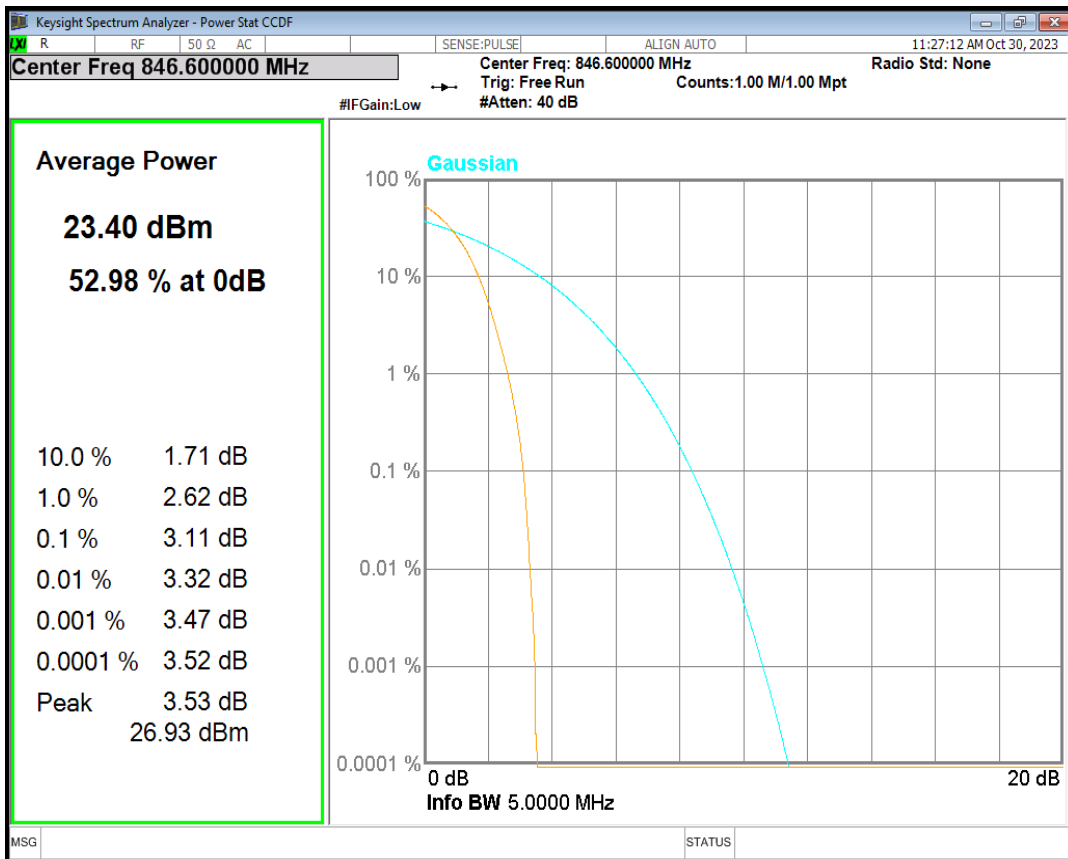

HSUPA Band5 Subtest1 Channel=4132

HSUPA Band5 Subtest1 Channel=4182

HSDPA Band5 Subtest1 Channel=4233

WCDMA Band5 Channel=4132

WCDMA Band5 Channel=4182

WCDMA Band5 Channel=4233

04 Occupied bandwidth

Band	Channel	Frequency (MHz)	99% OBW (kHz)	-26dB EBW (kHz)	Verdict
HSDPA Band2 Subtest1	9262	1852.4	4147.752	4679.754	PASS
HSDPA Band2 Subtest1	9400	1880	4156.711	4686.604	PASS
HSDPA Band2 Subtest1	9538	1907.6	4162.965	4664.302	PASS
HSUPA Band2 Subtest1	9262	1852.4	4173.188	4687.218	PASS
HSUPA Band2 Subtest1	9400	1880	4175.330	4688.799	PASS
HSUPA Band2 Subtest1	9538	1907.6	4154.316	4658.932	PASS
WCDMA Band2	9262	1852.4	4149.382	4658.458	PASS
WCDMA Band2	9400	1880	4162.604	4696.212	PASS
WCDMA Band2	9538	1907.6	4155.336	4675.566	PASS
HSDPA Band4 Subtest1	1312	1712.4	4154.029	4655.209	PASS
HSDPA Band4 Subtest1	1450	1740	4158.335	4674.470	PASS
HSDPA Band4 Subtest1	1513	1752.6	4162.140	4660.481	PASS
HSUPA Band4 Subtest1	1312	1712.4	4159.581	4682.263	PASS
HSUPA Band4 Subtest1	1450	1740	4158.067	4675.716	PASS
HSUPA Band4 Subtest1	1513	1752.6	4153.371	4674.941	PASS
WCDMA Band4	1312	1712.4	4157.178	4676.348	PASS
WCDMA Band4	1450	1740	4154.903	4681.932	PASS
WCDMA Band4	1513	1752.6	4157.555	4667.236	PASS
HSDPA Band5 Subtest1	4132	826.4	4173.733	4658.484	PASS
HSDPA Band5 Subtest1	4182	836.4	4148.056	4662.765	PASS
HSDPA Band5 Subtest1	4233	846.6	4157.541	4670.765	PASS