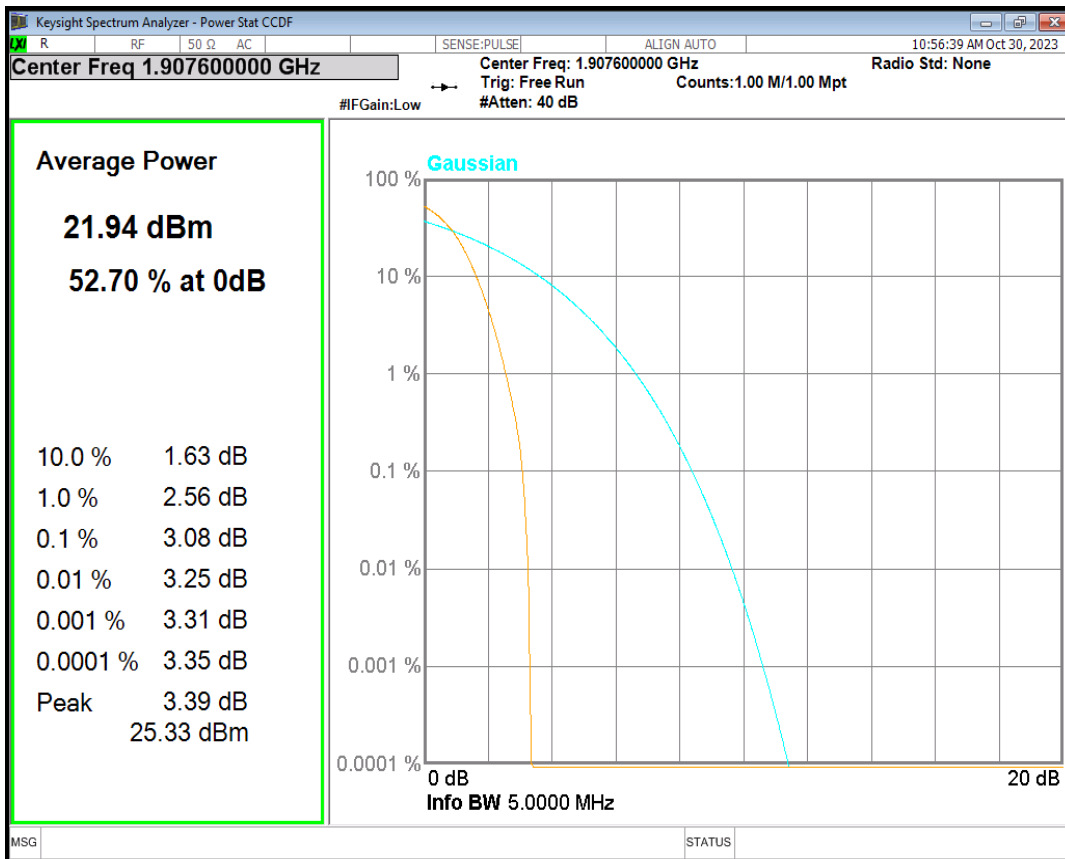

HSDPA Band2 Subtest1 Channel=9538