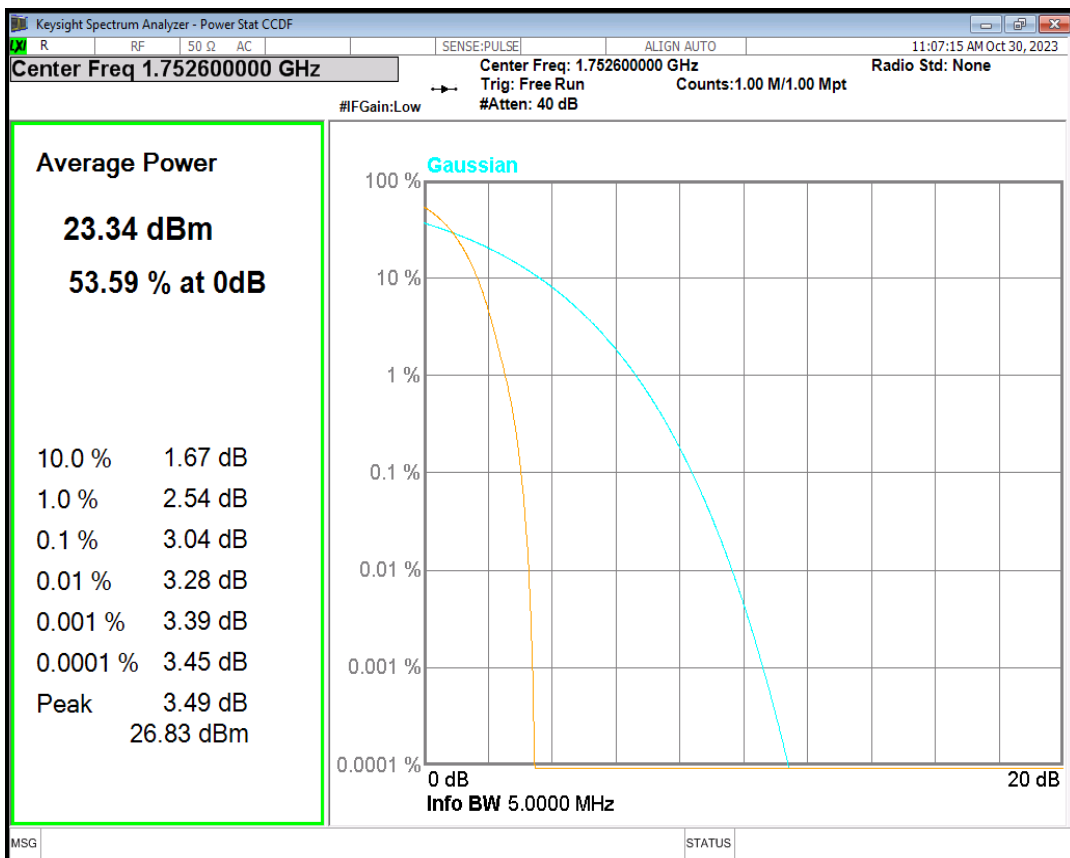

HSUPA Band4 Subtest1 Channel=1513

WCDMA Band4 Channel=1312

WCDMA Band4 Channel=1450

WCDMA Band4 Channel=1513

HSDPA Band5 Subtest1 Channel=4132

HSDPA Band5 Subtest1 Channel=4182

HSDPA Band5 Subtest1 Channel=4233