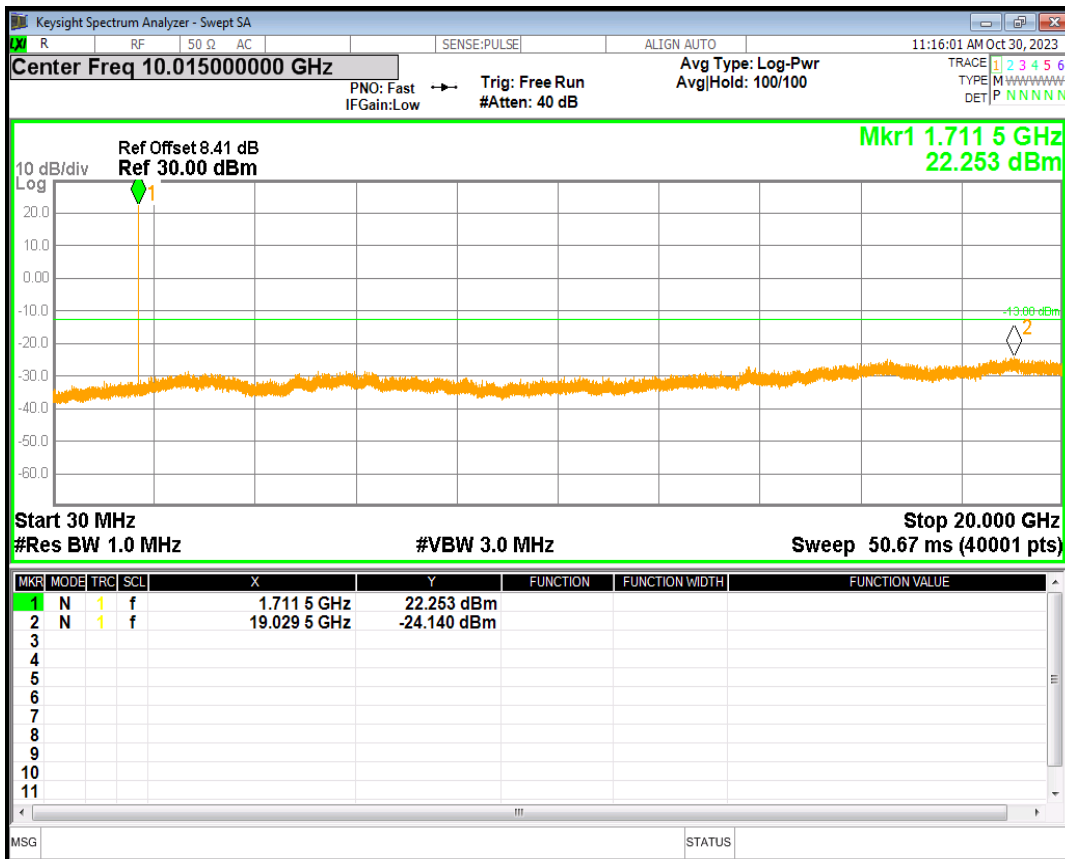

HSDPA Band4 Subtest1 Channel=1312