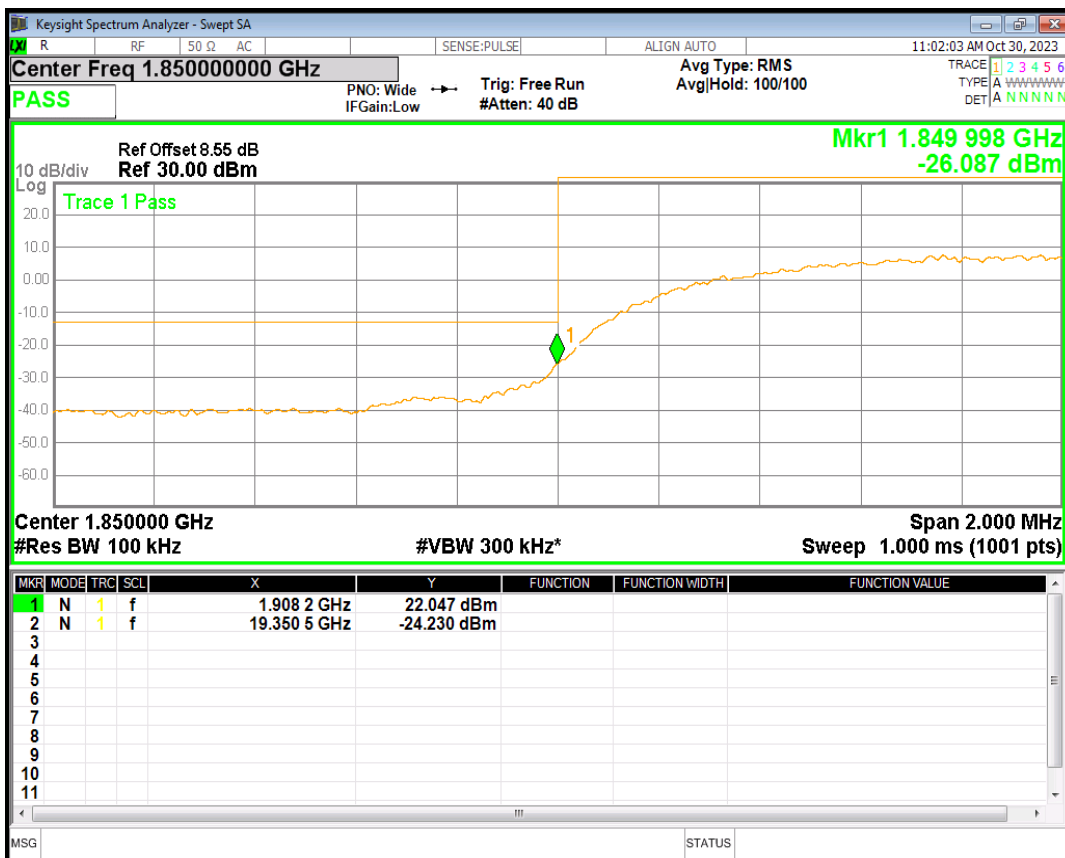

HSUPA Band5 Subtest1 Channel=4132

HSUPA Band5 Subtest1 Channel=4182

HSUPA Band5 Subtest1 Channel=4233

WCDMA Band5 Channel=4132

WCDMA Band5 Channel=4182

WCDMA Band5 Channel=4233

05 Band edge

Band	Channel	Frequency (MHz)	Spur Freq (MHz)	Spur Level (dBm)	Limit (dBm)	Verdict
HSDPA Band2 Subtest1	9262	1852.4	1850.00	-26.57	-13	PASS
HSDPA Band2 Subtest1	9538	1907.6	1910.00	-27.26	-13	PASS
HSUPA Band2 Subtest1	9262	1852.4	1850.00	-26.08	-13	PASS
HSUPA Band2 Subtest1	9538	1907.6	1910.00	-27.42	-13	PASS
WCDMA Band2	9262	1852.4	1850.00	-25.43	-13	PASS
WCDMA Band2	9538	1907.6	1910.00	-26.54	-13	PASS
HSDPA Band4 Subtest1	1312	1712.4	1710.00	-27.06	-13	PASS
HSDPA Band4 Subtest1	1513	1752.6	1755.00	-27.19	-13	PASS
HSUPA Band4 Subtest1	1312	1712.4	1710.00	-27.72	-13	PASS
HSUPA Band4 Subtest1	1513	1752.6	1755.00	-27.41	-13	PASS
WCDMA Band4	1312	1712.4	1710.00	-25.30	-13	PASS
WCDMA Band4	1513	1752.6	1755.00	-26.30	-13	PASS
HSDPA Band5 Subtest1	4132	826.4	824.00	-26.09	-13	PASS
HSDPA Band5 Subtest1	4233	846.6	849.00	-27.68	-13	PASS
HSUPA Band5 Subtest1	4132	826.4	824.00	-25.69	-13	PASS
HSUPA Band5 Subtest1	4233	846.6	849.00	-26.88	-13	PASS
WCDMA Band5	4132	826.4	824.00	-25.95	-13	PASS
WCDMA Band5	4233	846.6	849.00	-26.71	-13	PASS

HSDPA Band2 Subtest1 Channel=9262

HSDPA Band2 Subtest1 Channel=9538

HSUPA Band2 Subtest1 Channel=9262

HSUPA Band2 Subtest1 Channel=9538

WCDMA Band2 Channel=9262

WCDMA Band2 Channel=9538

HSDPA Band4 Subtest1 Channel=1312