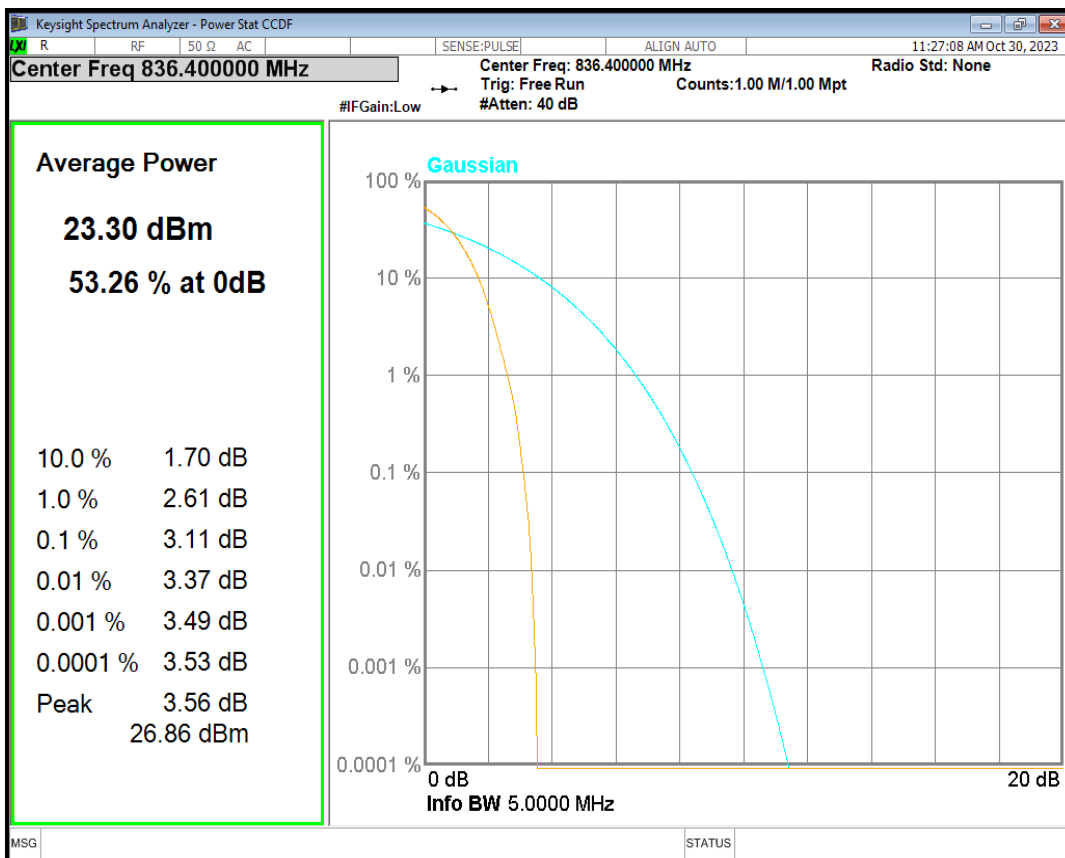

HSUPA Band5 Subtest1 Channel=4132

HSUPA Band5 Subtest1 Channel=4182

HSDPA Band5 Subtest1 Channel=4233

WCDMA Band5 Channel=4132

WCDMA Band5 Channel=4182

WCDMA Band5 Channel=4233

04 Occupied bandwidth

Band	Channel	Frequency (MHz)	99% OBW (kHz)	-26dB EBW (kHz)	Verdict
HSDPA Band2 Subtest1	9262	1852.4	4147.752	4679.754	PASS
HSDPA Band2 Subtest1	9400	1880	4156.711	4686.604	PASS
HSDPA Band2 Subtest1	9538	1907.6	4162.965	4664.302	PASS
HSUPA Band2 Subtest1	9262	1852.4	4173.188	4687.218	PASS
HSUPA Band2 Subtest1	9400	1880	4175.330	4688.799	PASS
HSUPA Band2 Subtest1	9538	1907.6	4154.316	4658.932	PASS
WCDMA Band2	9262	1852.4	4149.382	4658.458	PASS
WCDMA Band2	9400	1880	4162.604	4696.212	PASS
WCDMA Band2	9538	1907.6	4155.336	4675.566	PASS
HSDPA Band4 Subtest1	1312	1712.4	4154.029	4655.209	PASS
HSDPA Band4 Subtest1	1450	1740	4158.335	4674.470	PASS
HSDPA Band4 Subtest1	1513	1752.6	4162.140	4660.481	PASS
HSUPA Band4 Subtest1	1312	1712.4	4159.581	4682.263	PASS
HSUPA Band4 Subtest1	1450	1740	4158.067	4675.716	PASS
HSUPA Band4 Subtest1	1513	1752.6	4153.371	4674.941	PASS
WCDMA Band4	1312	1712.4	4157.178	4676.348	PASS
WCDMA Band4	1450	1740	4154.903	4681.932	PASS
WCDMA Band4	1513	1752.6	4157.555	4667.236	PASS
HSDPA Band5 Subtest1	4132	826.4	4173.733	4658.484	PASS
HSDPA Band5 Subtest1	4182	836.4	4148.056	4662.765	PASS
HSDPA Band5 Subtest1	4233	846.6	4157.541	4670.765	PASS