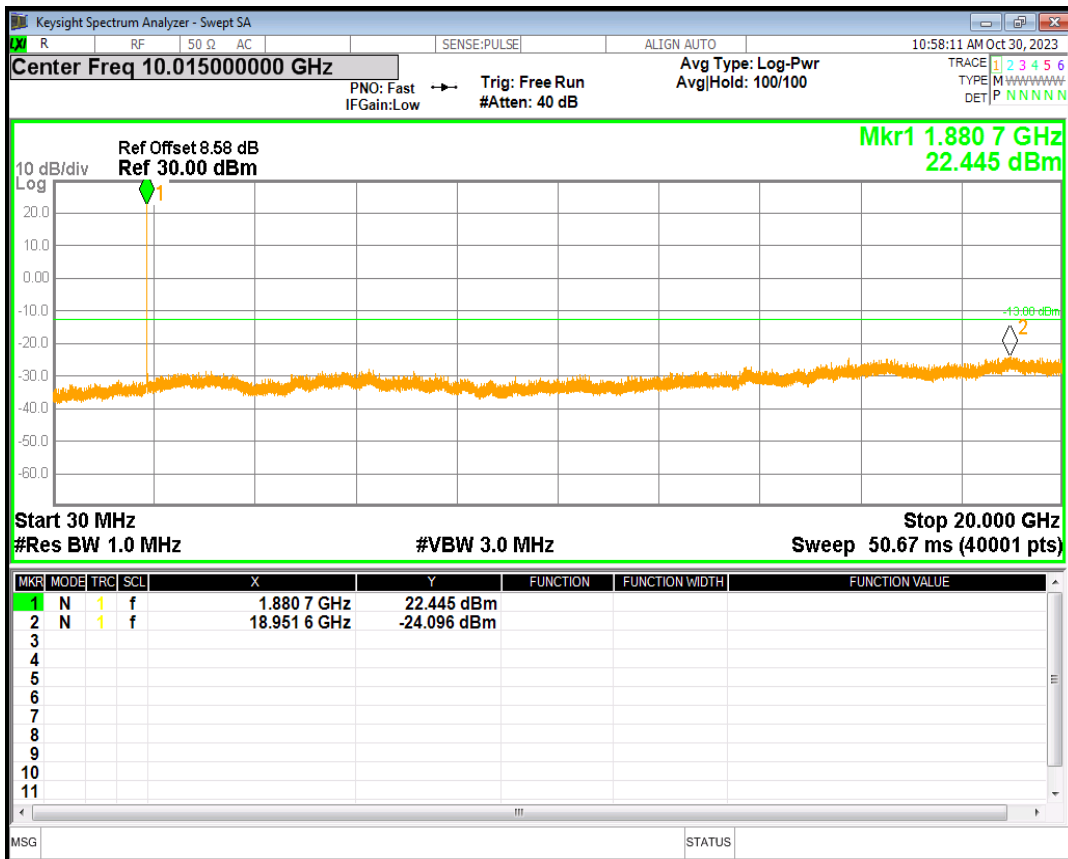

HSDPA Band2 Subtest1 Channel=9400