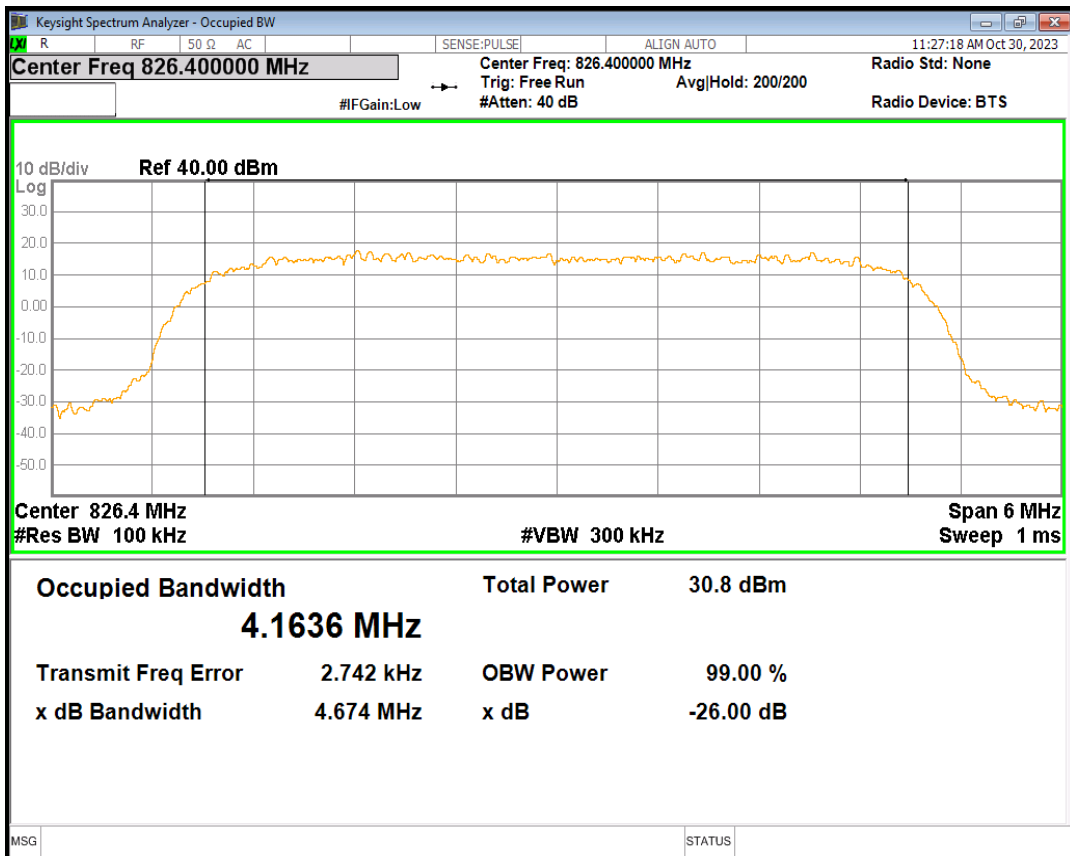

HSUPA Band5 Subtest1 Channel=4132

HSUPA Band5 Subtest1 Channel=4182

HSUPA Band5 Subtest1 Channel=4233

WCDMA Band5 Channel=4132

WCDMA Band5 Channel=4182

WCDMA Band5 Channel=4233

05 Band edge

Band	Channel	Frequency (MHz)	Spur Freq (MHz)	Spur Level (dBm)	Limit (dBm)	Verdict
HSDPA Band2 Subtest1	9262	1852.4	1850.00	-26.57	-13	PASS
HSDPA Band2 Subtest1	9538	1907.6	1910.00	-27.26	-13	PASS
HSUPA Band2 Subtest1	9262	1852.4	1850.00	-26.08	-13	PASS
HSUPA Band2 Subtest1	9538	1907.6	1910.00	-27.42	-13	PASS
WCDMA Band2	9262	1852.4	1850.00	-25.43	-13	PASS
WCDMA Band2	9538	1907.6	1910.00	-26.54	-13	PASS
HSDPA Band4 Subtest1	1312	1712.4	1710.00	-27.06	-13	PASS
HSDPA Band4 Subtest1	1513	1752.6	1755.00	-27.19	-13	PASS
HSUPA Band4 Subtest1	1312	1712.4	1710.00	-27.72	-13	PASS
HSUPA Band4 Subtest1	1513	1752.6	1755.00	-27.41	-13	PASS
WCDMA Band4	1312	1712.4	1710.00	-25.30	-13	PASS
WCDMA Band4	1513	1752.6	1755.00	-26.30	-13	PASS
HSDPA Band5 Subtest1	4132	826.4	824.00	-26.09	-13	PASS
HSDPA Band5 Subtest1	4233	846.6	849.00	-27.68	-13	PASS
HSUPA Band5 Subtest1	4132	826.4	824.00	-25.69	-13	PASS
HSUPA Band5 Subtest1	4233	846.6	849.00	-26.88	-13	PASS
WCDMA Band5	4132	826.4	824.00	-25.95	-13	PASS
WCDMA Band5	4233	846.6	849.00	-26.71	-13	PASS