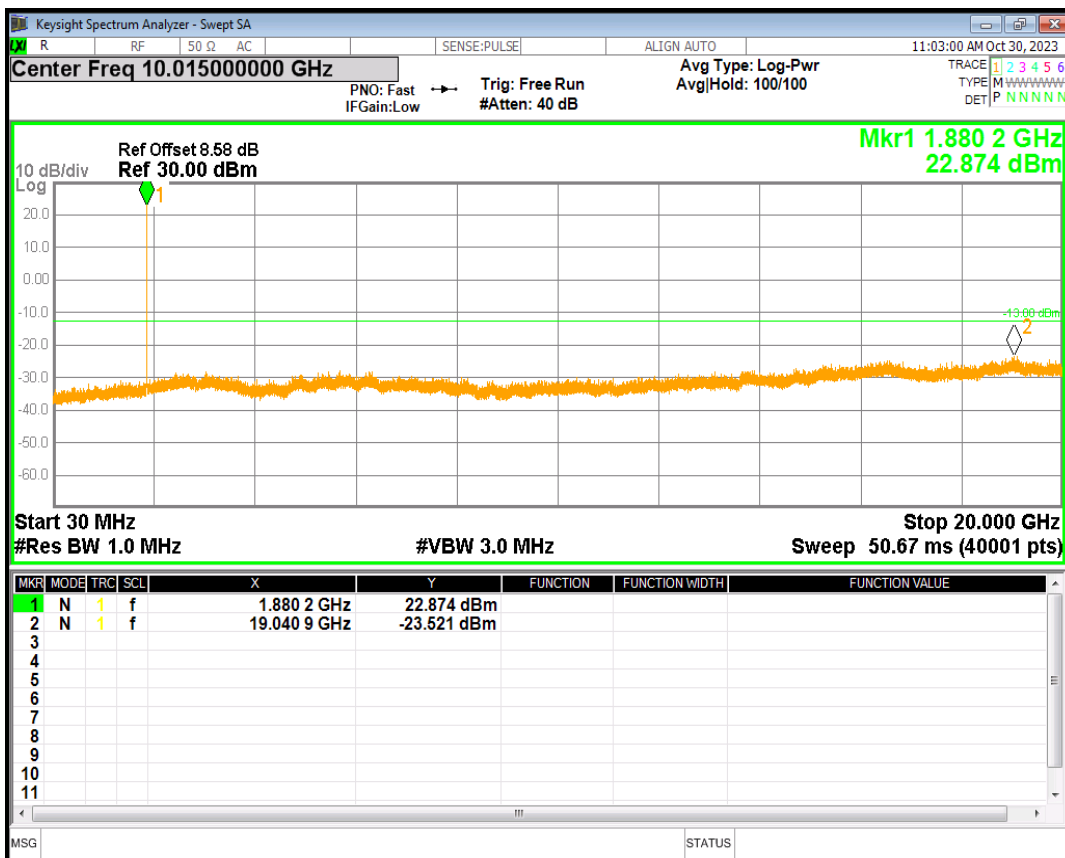

HSDPA Band2 Subtest1 Channel=9262

HSDPA Band2 Subtest1 Channel=9400

HSDPA Band2 Subtest1 Channel=9538

HSUPA Band2 Subtest1 Channel=9262

HSUPA Band2 Subtest1 Channel=9400

HSUPA Band2 Subtest1 Channel=9538

WCDMA Band2 Channel=9262