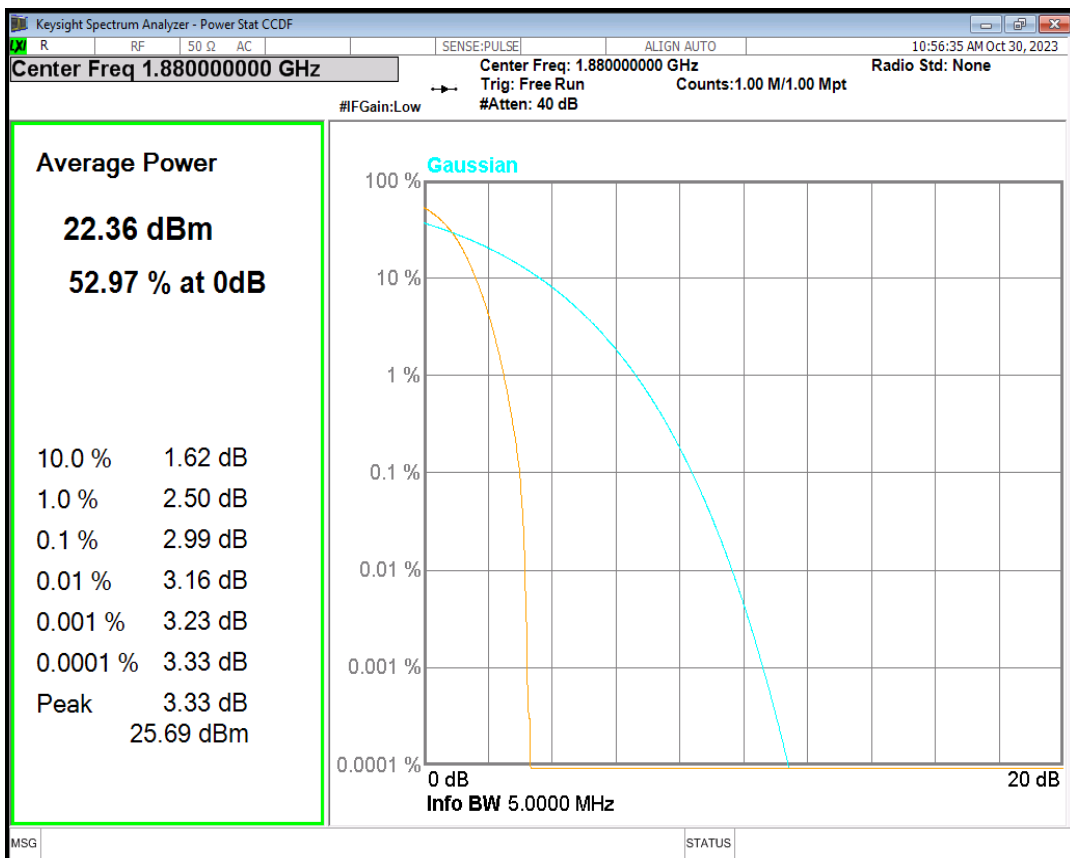

HSDPA Band2 Subtest1 Channel=9400