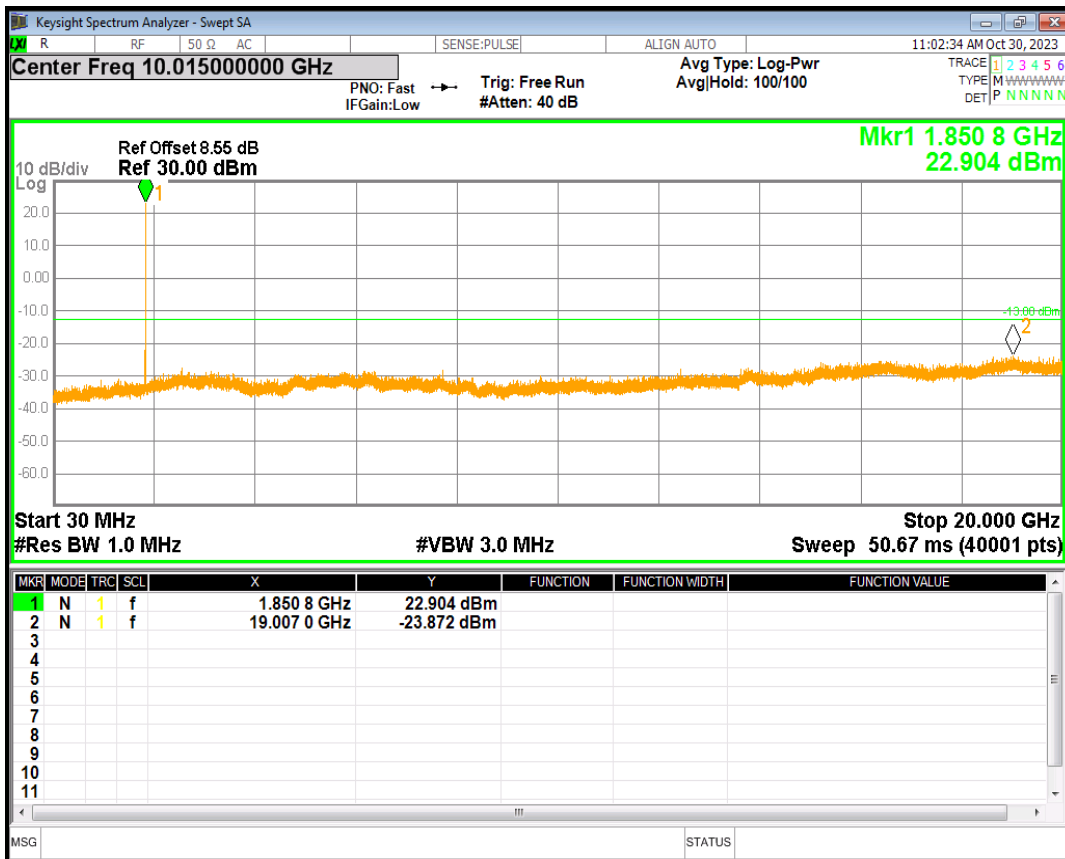

HSDPA Band2 Subtest1 Channel=9262

HSDPA Band2 Subtest1 Channel=9400

HSDPA Band2 Subtest1 Channel=9538

HSUPA Band2 Subtest1 Channel=9262

HSUPA Band2 Subtest1 Channel=9400

HSUPA Band2 Subtest1 Channel=9538

WCDMA Band2 Channel=9262