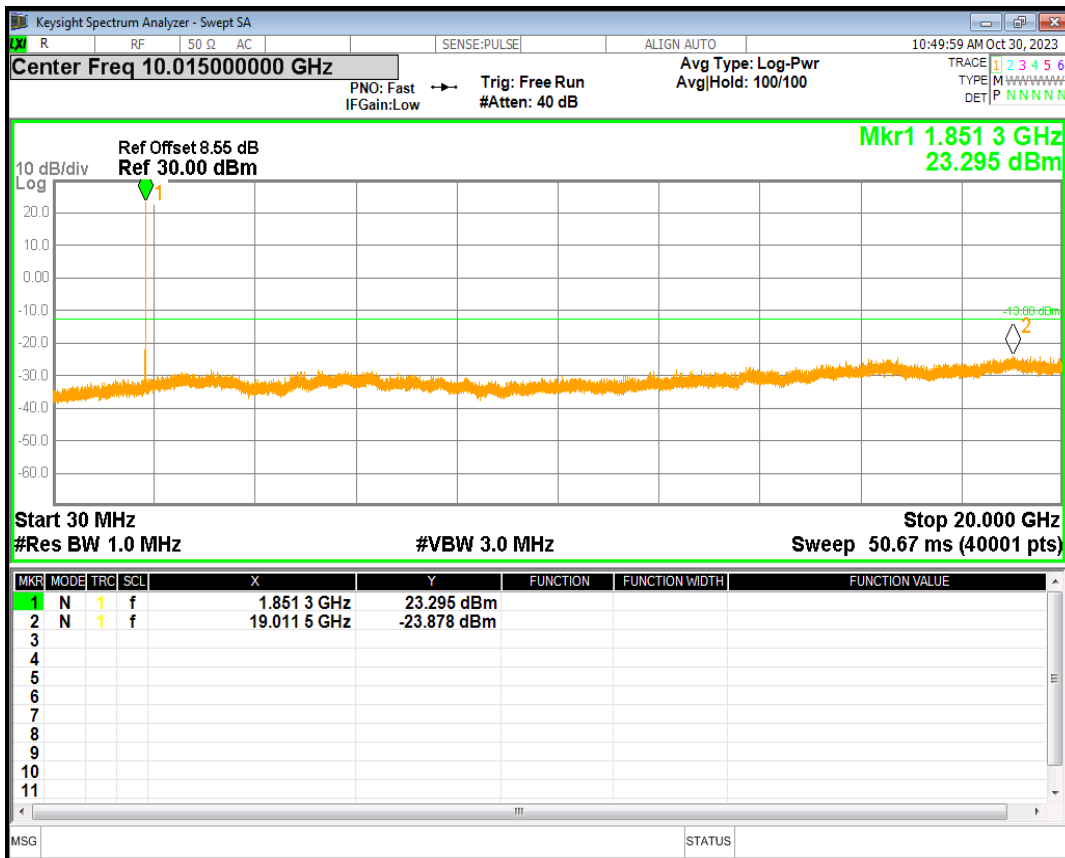

HSDPA Band2 Subtest1 Channel=9262

HSDPA Band2 Subtest1 Channel=9400

HSDPA Band2 Subtest1 Channel=9538

HSUPA Band2 Subtest1 Channel=9262

HSUPA Band2 Subtest1 Channel=9400

HSUPA Band2 Subtest1 Channel=9538

WCDMA Band2 Channel=9262