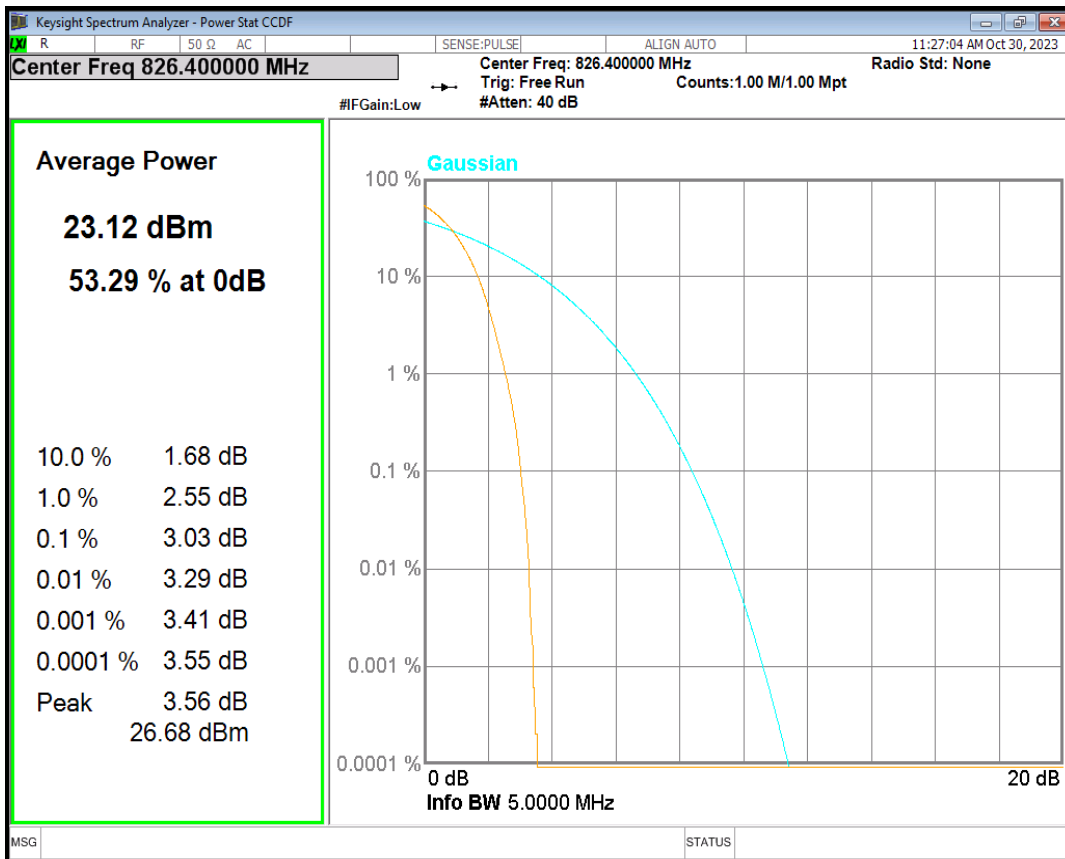

HSUPA Band5 Subtest1 Channel=4132

HSUPA Band5 Subtest1 Channel=4182

HSDPA Band5 Subtest1 Channel=4233

WCDMA Band5 Channel=4132

WCDMA Band5 Channel=4182

WCDMA Band5 Channel=4233

04 Occupied bandwidth

Band	Channel	Frequency (MHz)	99% OBW (kHz)	-26dB EBW (kHz)	Verdict
HSDPA Band2 Subtest1	9262	1852.4	4147.752	4679.754	PASS
HSDPA Band2 Subtest1	9400	1880	4156.711	4686.604	PASS
HSDPA Band2 Subtest1	9538	1907.6	4162.965	4664.302	PASS
HSUPA Band2 Subtest1	9262	1852.4	4173.188	4687.218	PASS
HSUPA Band2 Subtest1	9400	1880	4175.330	4688.799	PASS
HSUPA Band2 Subtest1	9538	1907.6	4154.316	4658.932	PASS
WCDMA Band2	9262	1852.4	4149.382	4658.458	PASS
WCDMA Band2	9400	1880	4162.604	4696.212	PASS
WCDMA Band2	9538	1907.6	4155.336	4675.566	PASS
HSDPA Band4 Subtest1	1312	1712.4	4154.029	4655.209	PASS
HSDPA Band4 Subtest1	1450	1740	4158.335	4674.470	PASS
HSDPA Band4 Subtest1	1513	1752.6	4162.140	4660.481	PASS
HSUPA Band4 Subtest1	1312	1712.4	4159.581	4682.263	PASS
HSUPA Band4 Subtest1	1450	1740	4158.067	4675.716	PASS
HSUPA Band4 Subtest1	1513	1752.6	4153.371	4674.941	PASS
WCDMA Band4	1312	1712.4	4157.178	4676.348	PASS
WCDMA Band4	1450	1740	4154.903	4681.932	PASS
WCDMA Band4	1513	1752.6	4157.555	4667.236	PASS
HSDPA Band5 Subtest1	4132	826.4	4173.733	4658.484	PASS
HSDPA Band5 Subtest1	4182	836.4	4148.056	4662.765	PASS
HSDPA Band5 Subtest1	4233	846.6	4157.541	4670.765	PASS