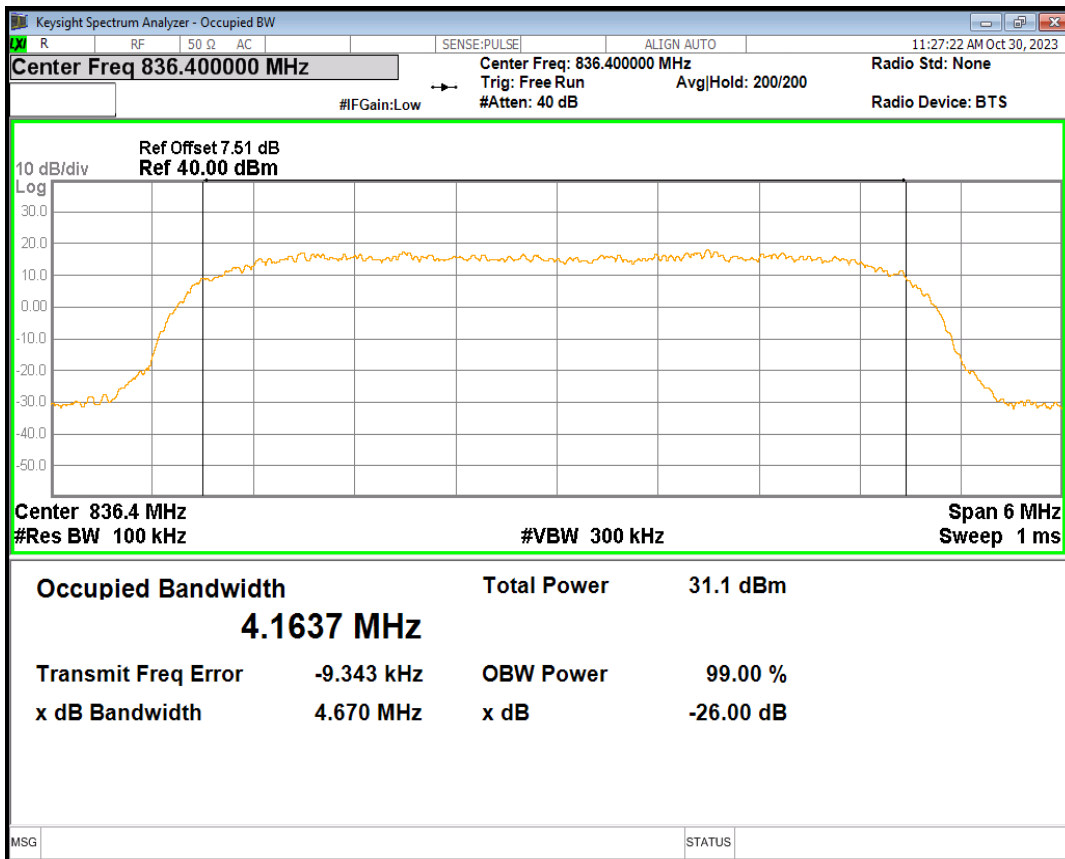

HSUPA Band5 Subtest1 Channel=4132

HSUPA Band5 Subtest1 Channel=4182

HSUPA Band5 Subtest1 Channel=4233

WCDMA Band5 Channel=4132

WCDMA Band5 Channel=4182

WCDMA Band5 Channel=4233

05 Band edge

Band	Channel	Frequency (MHz)	Spur Freq (MHz)	Spur Level (dBm)	Limit (dBm)	Verdict
HSDPA Band2 Subtest1	9262	1852.4	1850.00	-26.57	-13	PASS
HSDPA Band2 Subtest1	9538	1907.6	1910.00	-27.26	-13	PASS
HSUPA Band2 Subtest1	9262	1852.4	1850.00	-26.08	-13	PASS
HSUPA Band2 Subtest1	9538	1907.6	1910.00	-27.42	-13	PASS
WCDMA Band2	9262	1852.4	1850.00	-25.43	-13	PASS
WCDMA Band2	9538	1907.6	1910.00	-26.54	-13	PASS
HSDPA Band4 Subtest1	1312	1712.4	1710.00	-27.06	-13	PASS
HSDPA Band4 Subtest1	1513	1752.6	1755.00	-27.19	-13	PASS
HSUPA Band4 Subtest1	1312	1712.4	1710.00	-27.72	-13	PASS
HSUPA Band4 Subtest1	1513	1752.6	1755.00	-27.41	-13	PASS
WCDMA Band4	1312	1712.4	1710.00	-25.30	-13	PASS
WCDMA Band4	1513	1752.6	1755.00	-26.30	-13	PASS
HSDPA Band5 Subtest1	4132	826.4	824.00	-26.09	-13	PASS
HSDPA Band5 Subtest1	4233	846.6	849.00	-27.68	-13	PASS
HSUPA Band5 Subtest1	4132	826.4	824.00	-25.69	-13	PASS
HSUPA Band5 Subtest1	4233	846.6	849.00	-26.88	-13	PASS
WCDMA Band5	4132	826.4	824.00	-25.95	-13	PASS
WCDMA Band5	4233	846.6	849.00	-26.71	-13	PASS