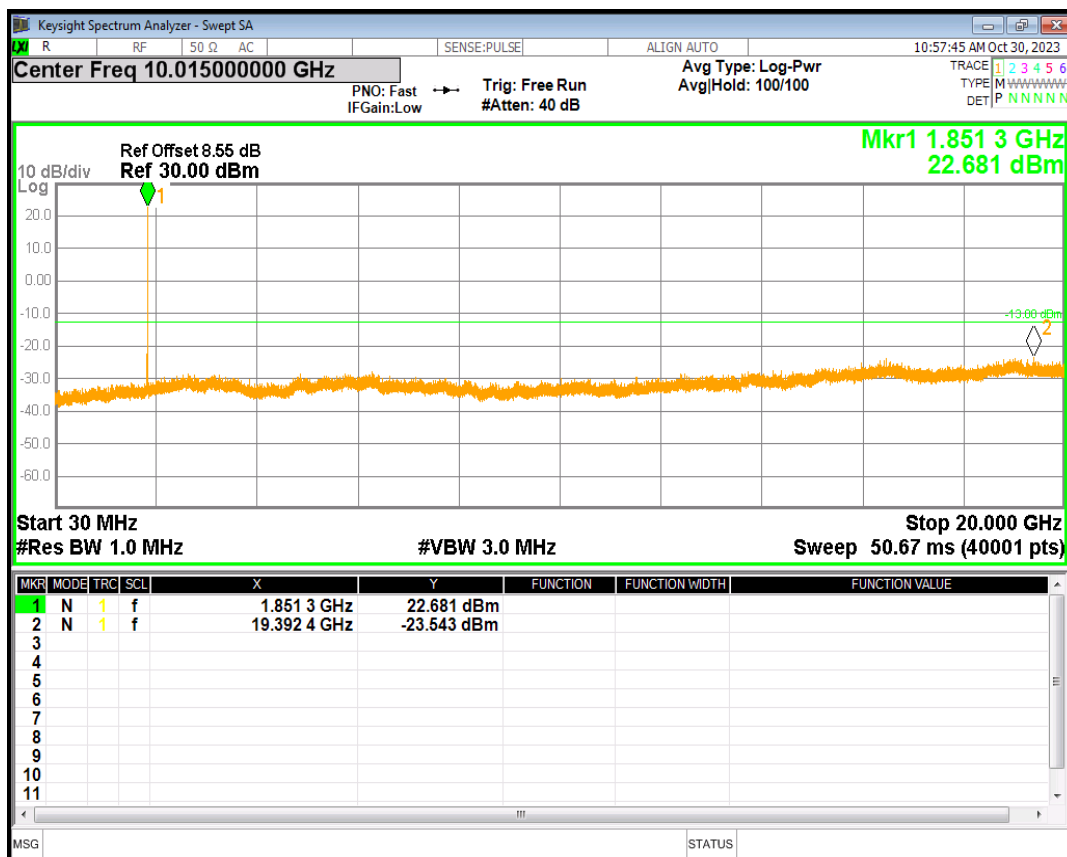

HSUPA Band5 Subtest1	4132	826.4	5391.37	-29.22	-13	PASS
HSUPA Band5 Subtest1	4182	836.4	5695.20	-29.04	-13	PASS
HSUPA Band5 Subtest1	4233	846.6	5770.48	-29.69	-13	PASS
WCDMA Band5	4132	826.4	6045.90	-29.27	-13	PASS
WCDMA Band5	4182	836.4	5765.49	-29.38	-13	PASS
WCDMA Band5	4233	846.6	5785.18	-29.80	-13	PASS

HSDPA Band2 Subtest1 Channel=9262