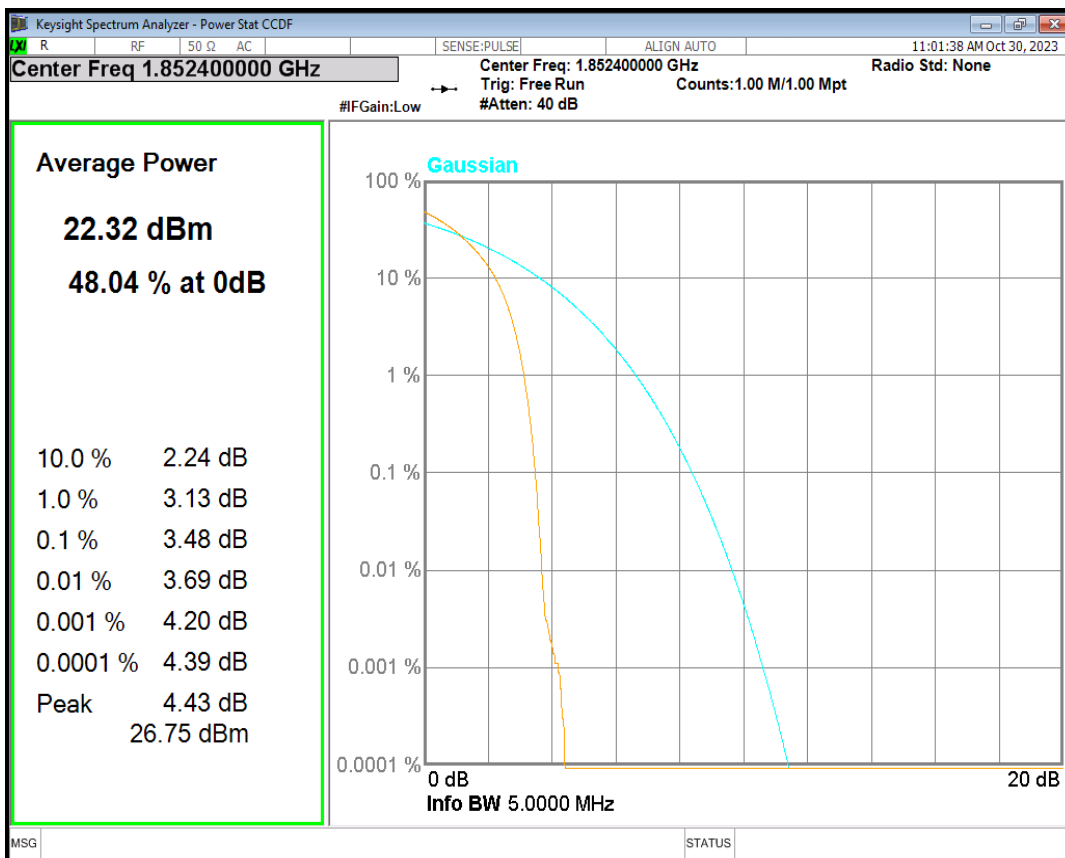

HSDPA Band2 Subtest1 Channel=9262

HSDPA Band2 Subtest1 Channel=9400

HSDPA Band2 Subtest1 Channel=9538

HSUPA Band2 Subtest1 Channel=9262

HSUPA Band2 Subtest1 Channel=9400

HSUPA Band2 Subtest1 Channel=9538

WCDMA Band2 Channel=9262