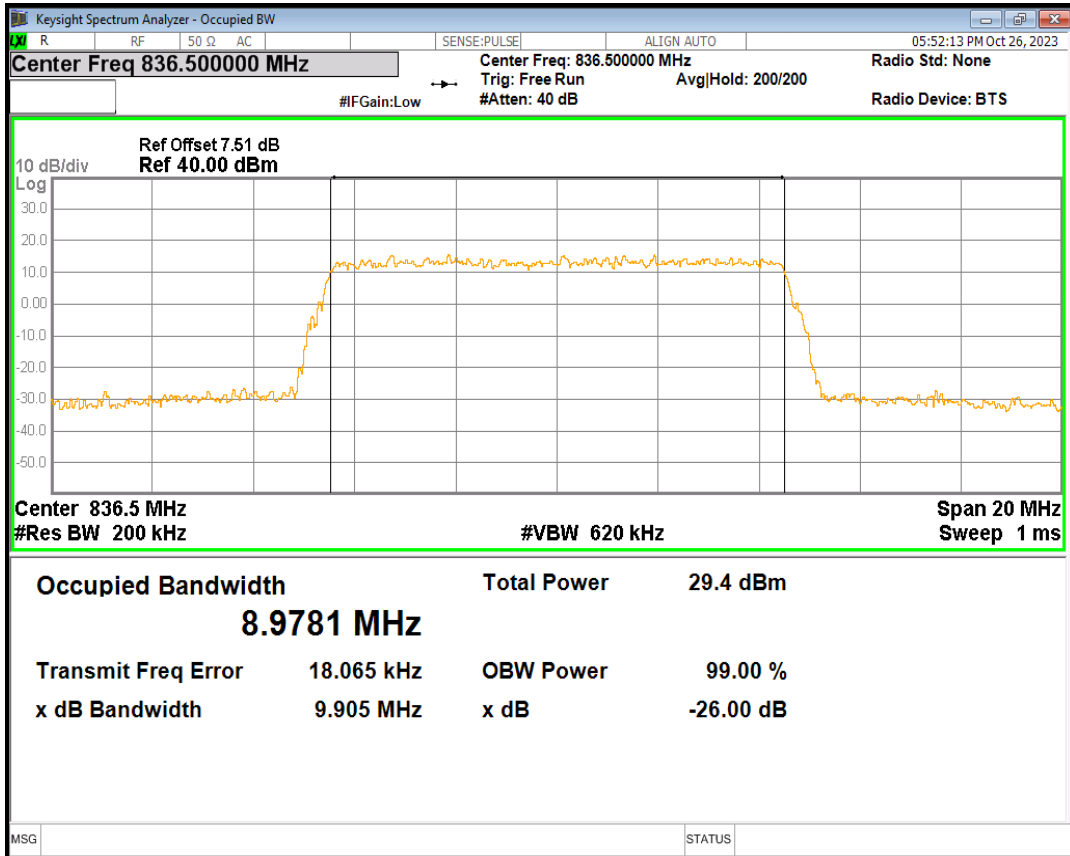

Band5 16QAM BW=10MHz Channel=20525 RB Size=50 Position=#0