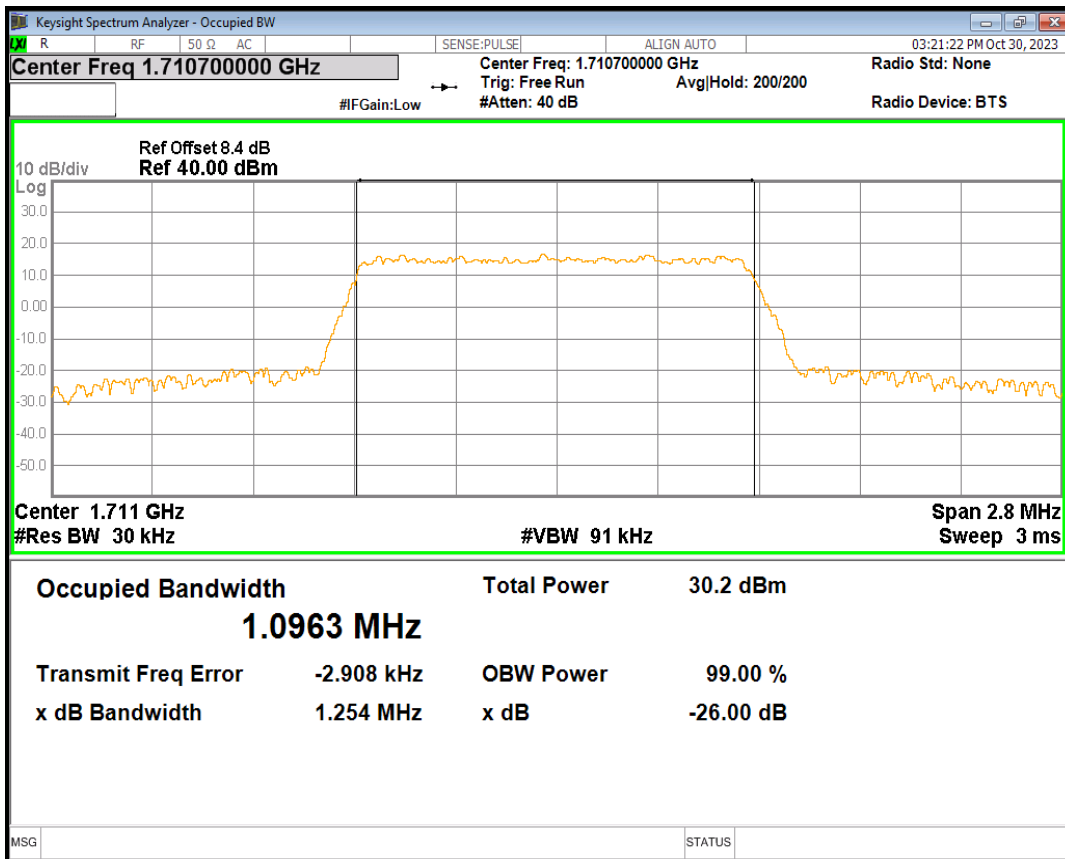

Band66 QPSK BW=1.4MHz Channel=132322 RB Size=6 Position=#0