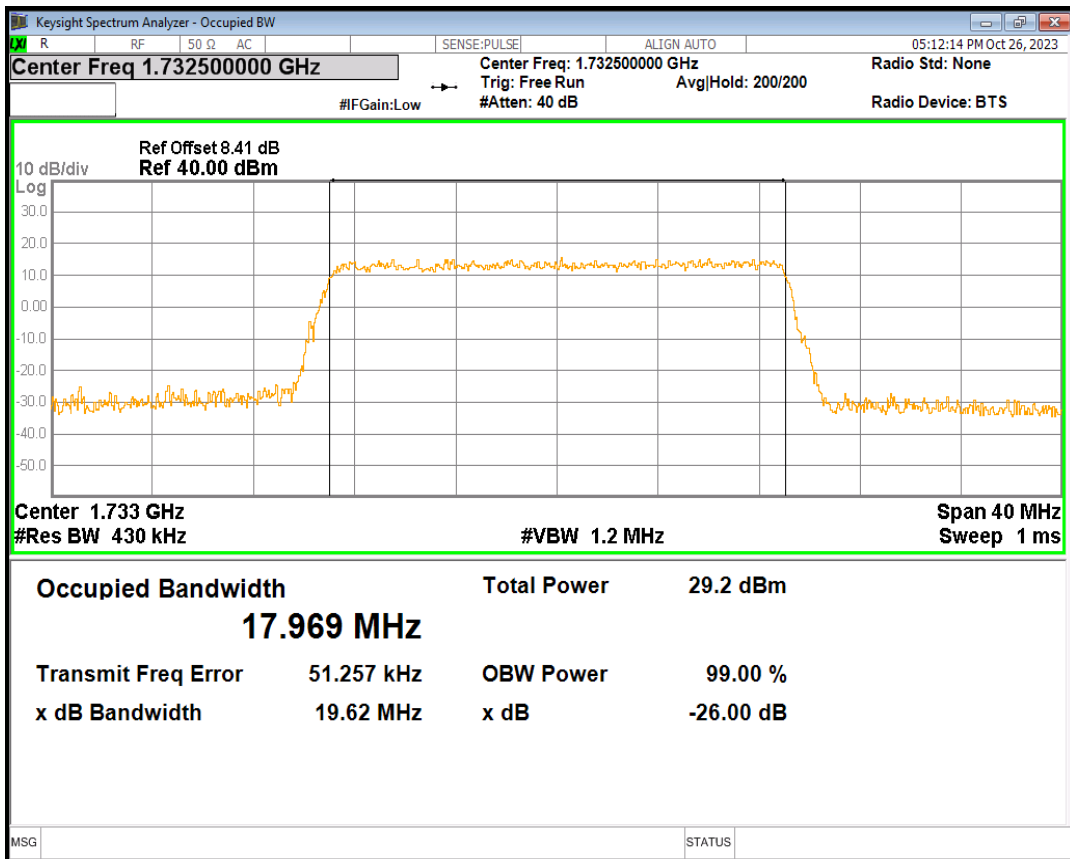

Band4 16QAM BW=20MHz Channel=20175 RB Size=100 Position=#0