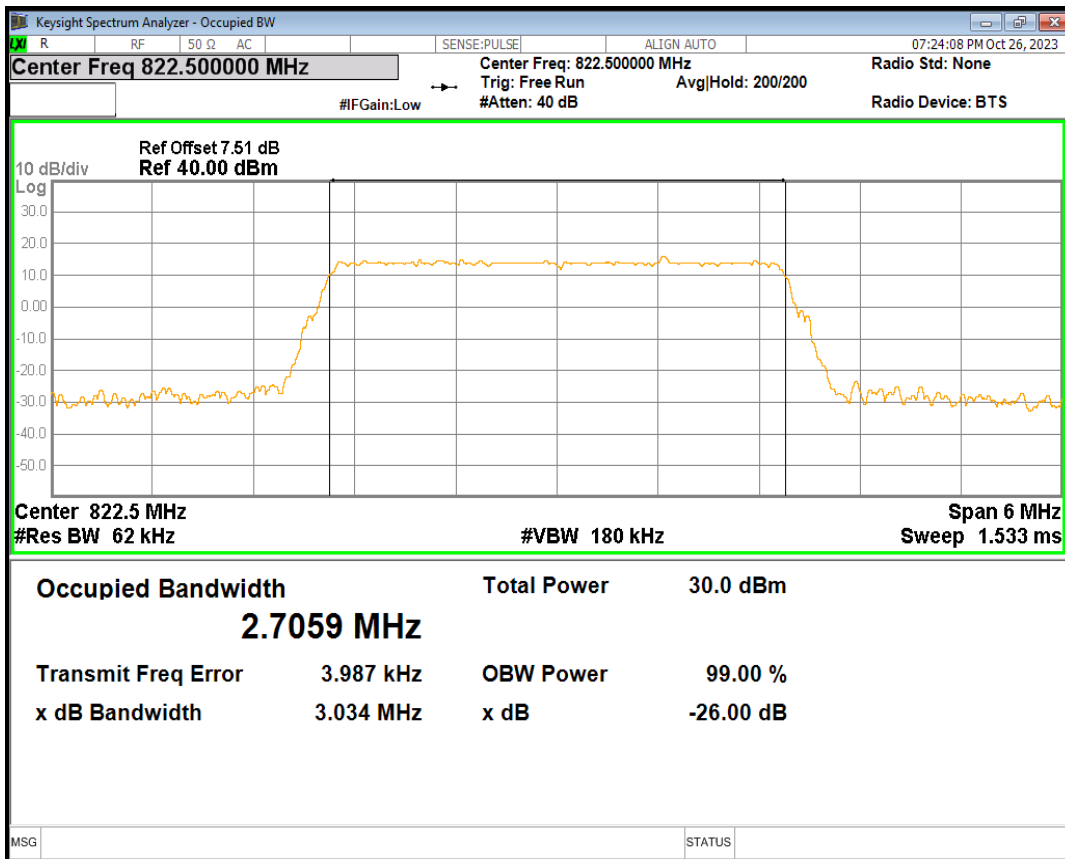

Band26(814-824) 16QAM BW=3MHz Channel=26740 RB Size=15 Position=#0

Band26(814-824) 16QAM BW=3MHz Channel=26775 RB Size=15 Position=#0

Band26(814-824) 16QAM BW=5MHz Channel=26715 RB Size=25 Position=#0

Band26(814-824) 16QAM BW=5MHz Channel=26740 RB Size=25 Position=#0