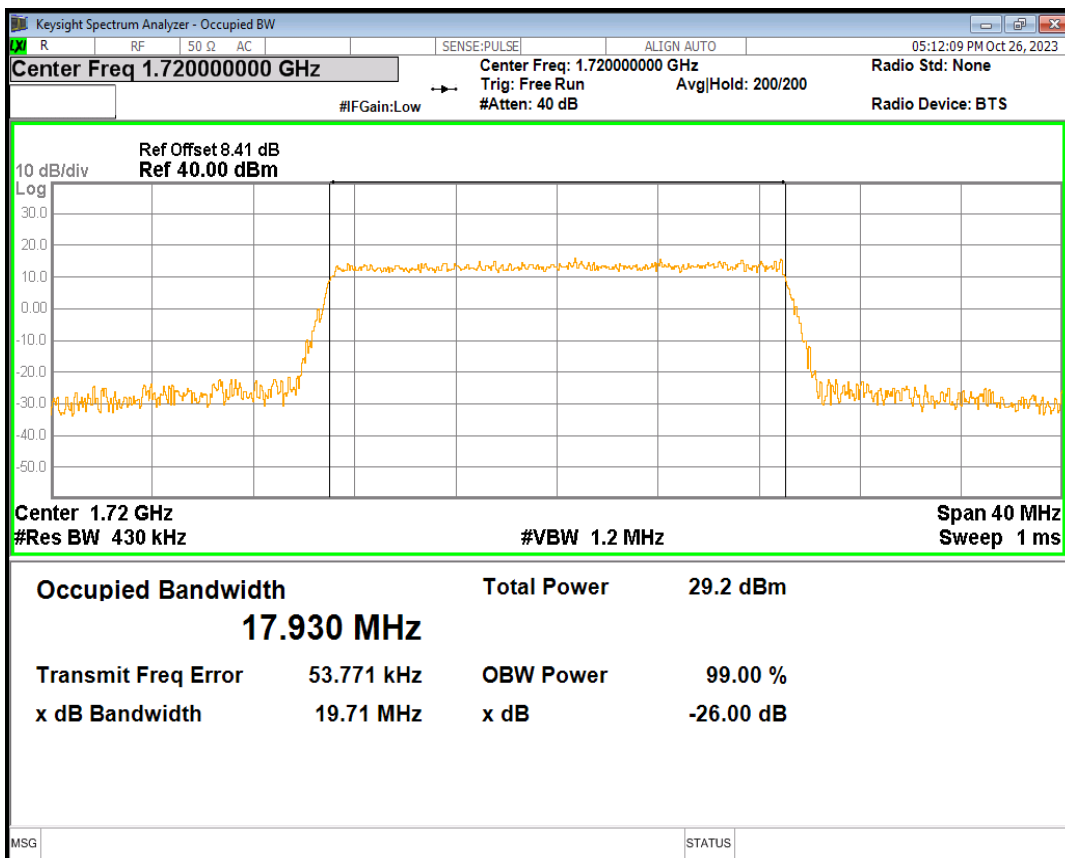

Band4 16QAM BW=20MHz Channel=20050 RB Size=100 Position=#0