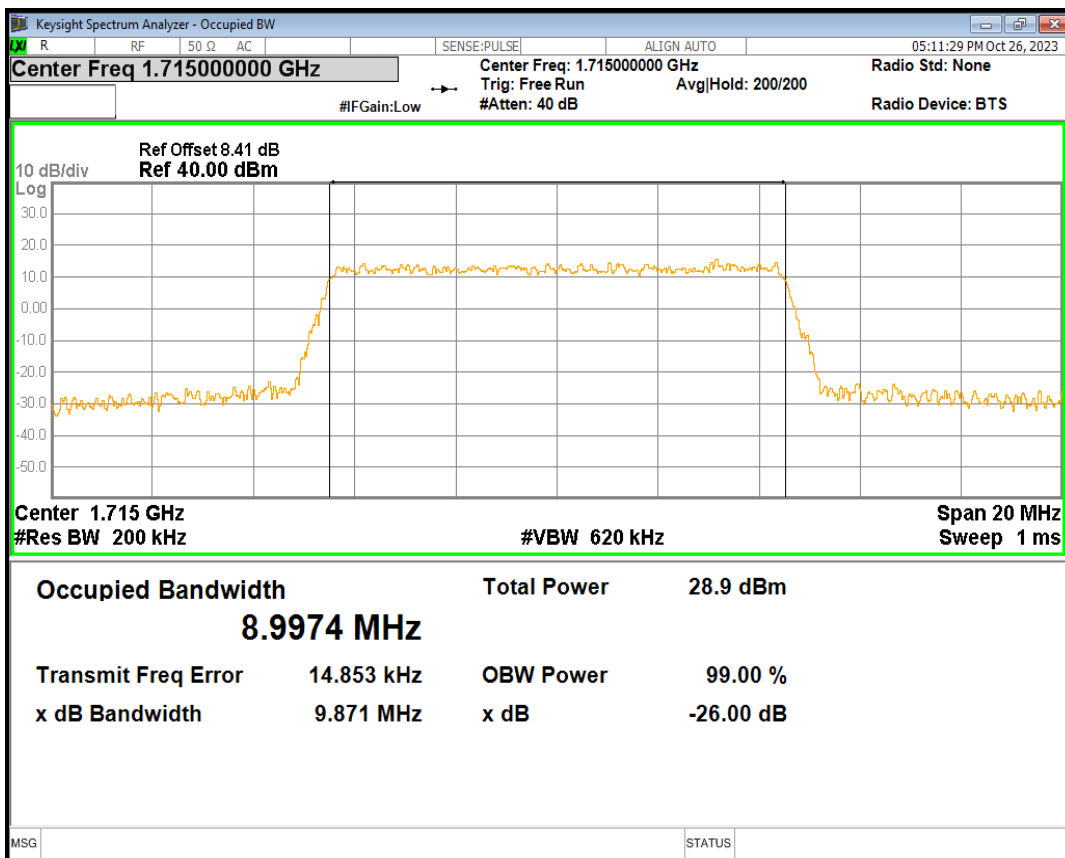

Band4 16QAM BW=1.4MHz Channel=19957 RB Size=6 Position=#0

Band4 16QAM BW=1.4MHz Channel=20175 RB Size=6 Position=#0

Band4 16QAM BW=1.4MHz Channel=20393 RB Size=6 Position=#0

Band4 16QAM BW=10MHz Channel=20000 RB Size=50 Position=#0