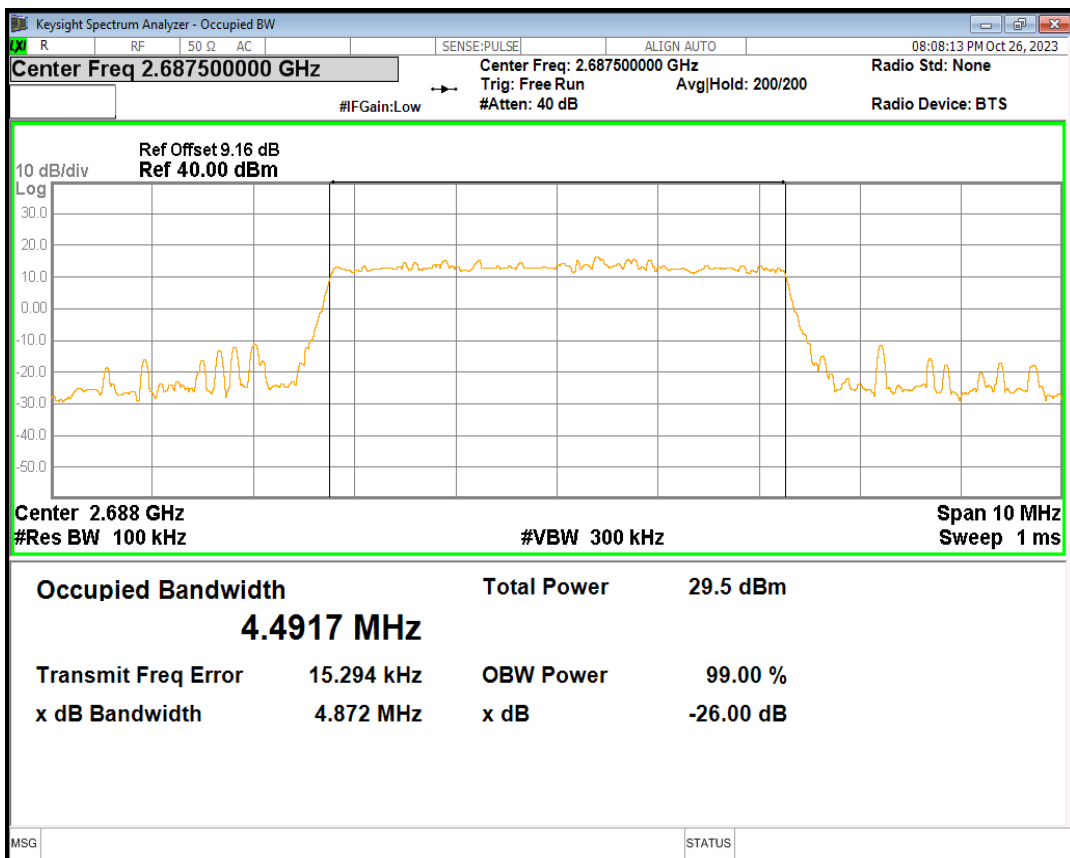

Band41 16QAM BW=20MHz Channel=41490 RB Size=100 Position=#0

Band41 16QAM BW=5MHz Channel=39675 RB Size=25 Position=#0

Band41 16QAM BW=5MHz Channel=40620 RB Size=25 Position=#0

Band41 16QAM BW=5MHz Channel=41565 RB Size=25 Position=#0