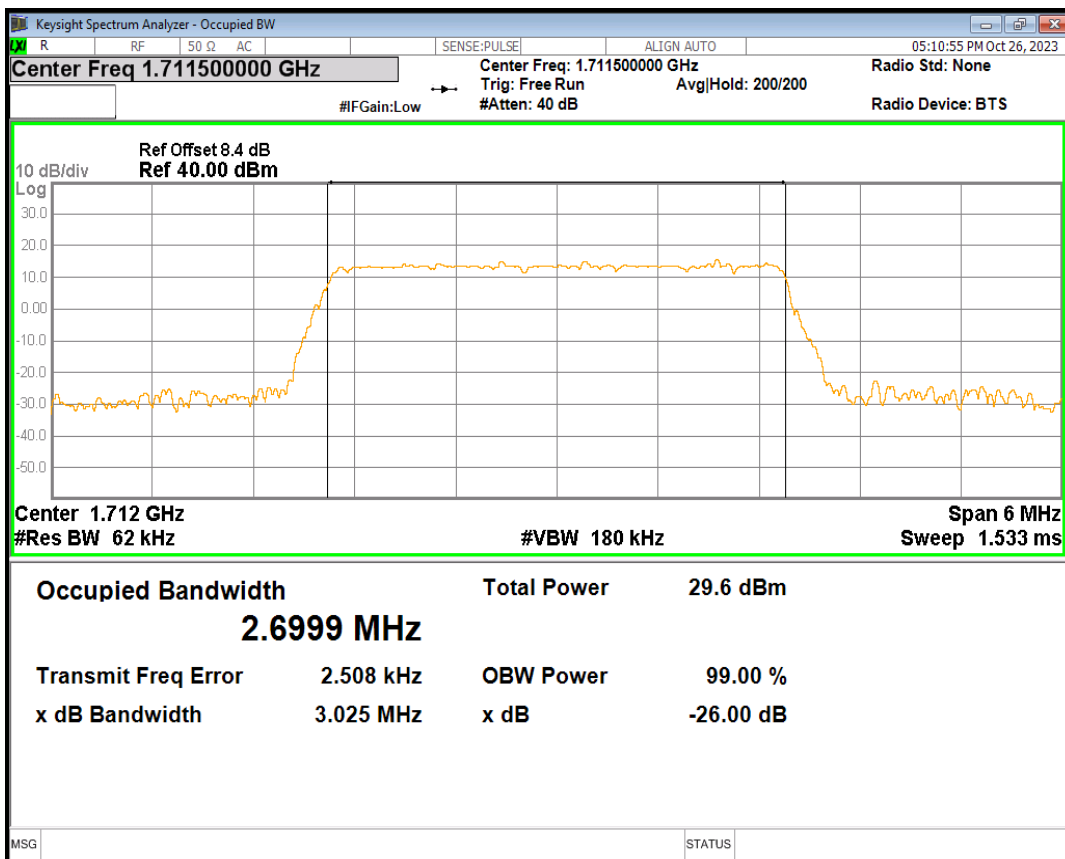

Band4 16QAM BW=3MHz Channel=19965 RB Size=15 Position=#0