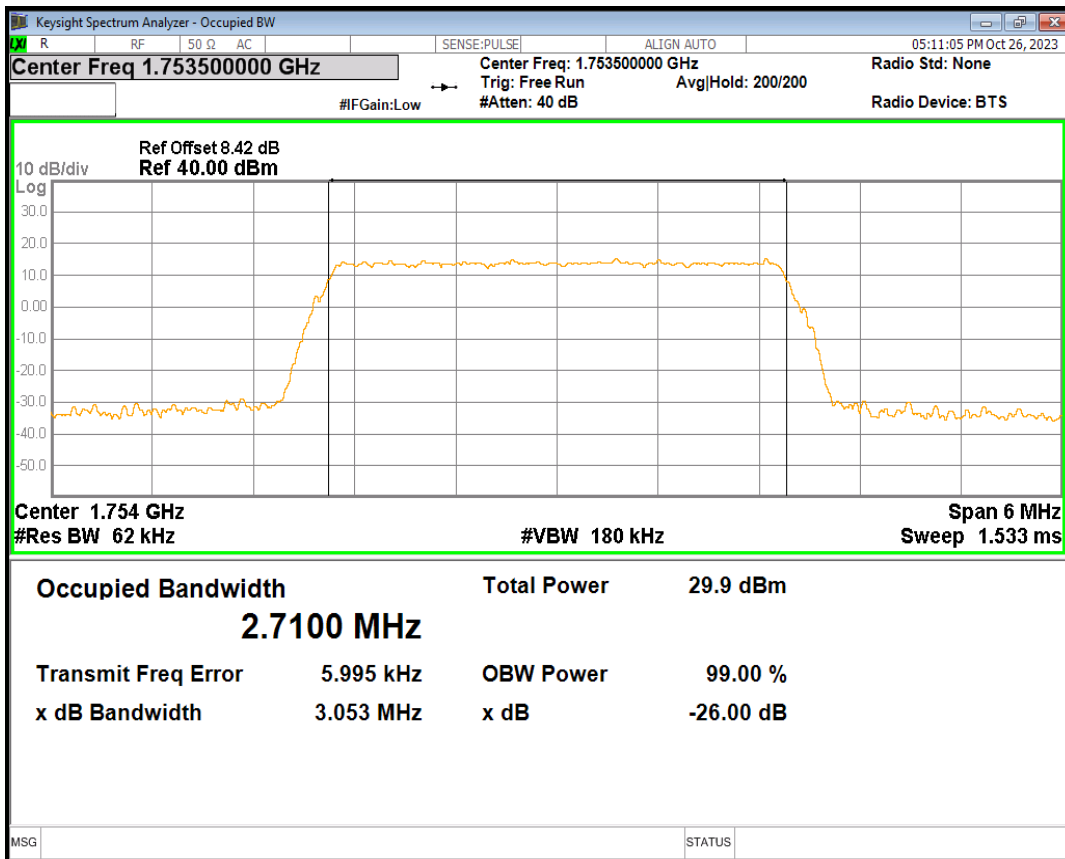

Band4 16QAM BW=3MHz Channel=20385 RB Size=15 Position=#0