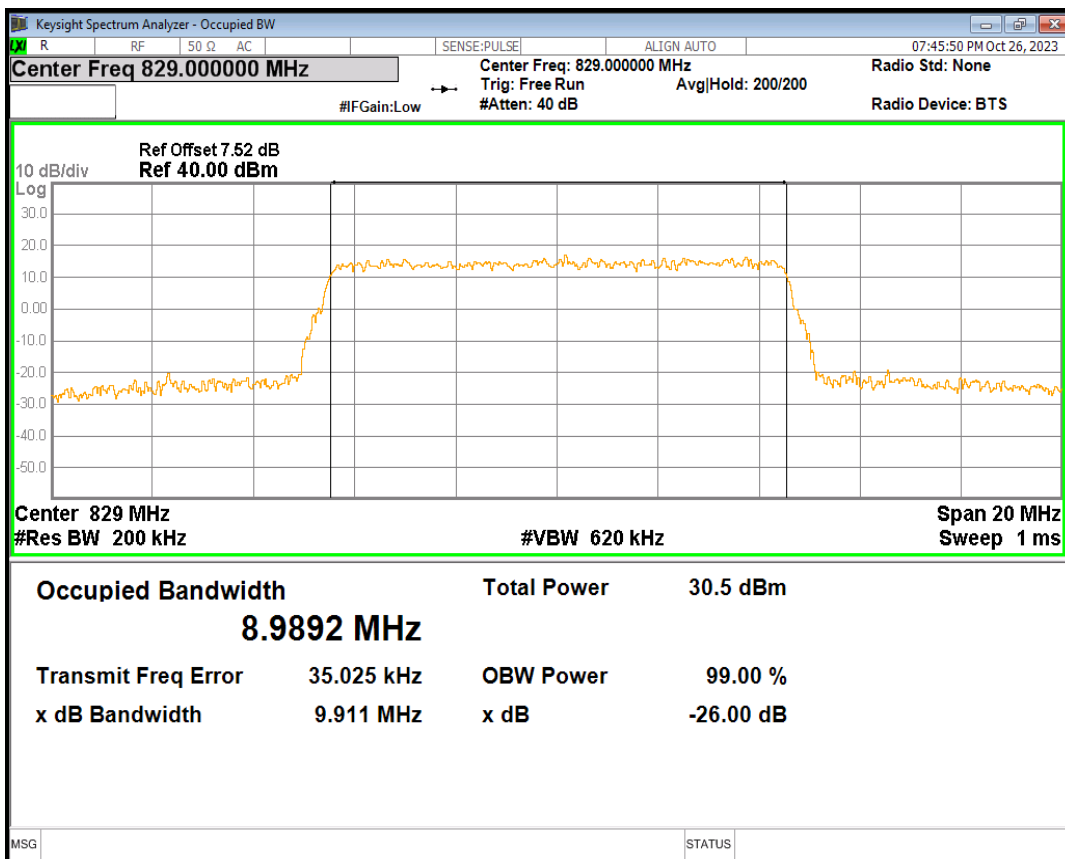

Band26(824-849) QPSK BW=10MHz Channel=26840 RB Size=50 Position=#0