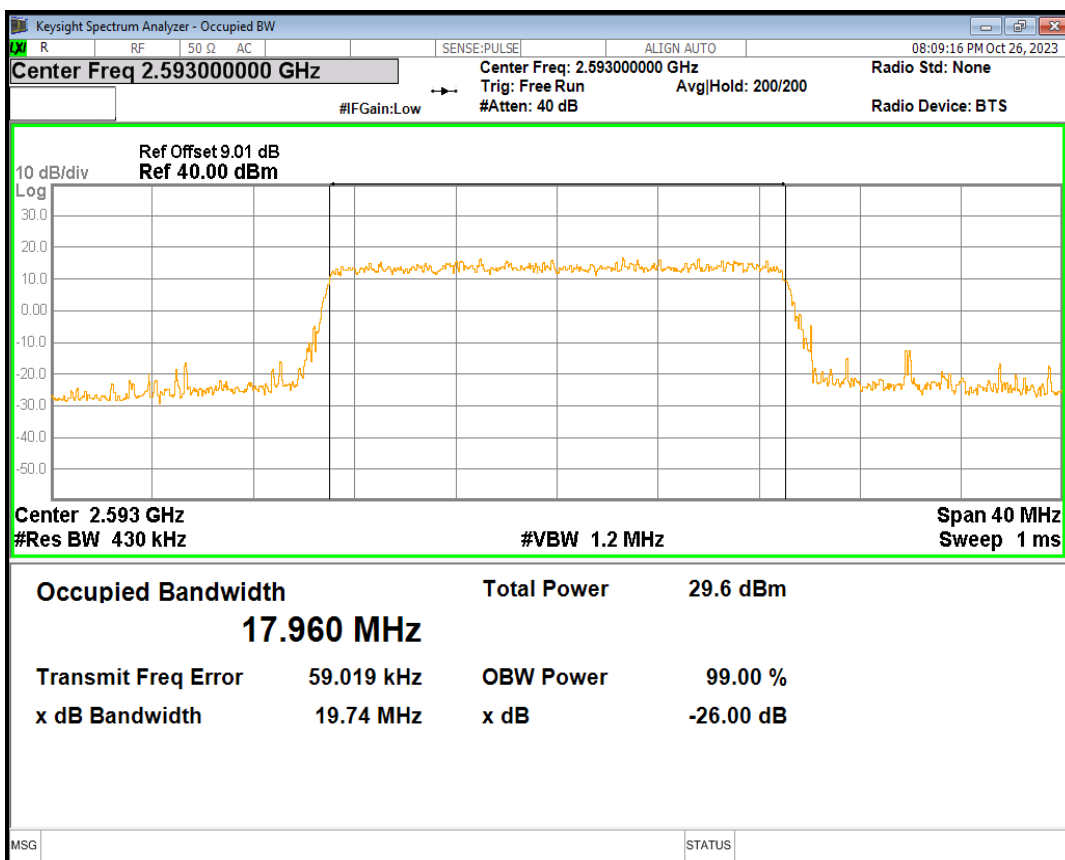

Band41 16QAM BW=15MHz Channel=40620 RB Size=75 Position=#0

Band41 16QAM BW=15MHz Channel=41515 RB Size=75 Position=#0

Band41 16QAM BW=20MHz Channel=39750 RB Size=100 Position=#0

Band41 16QAM BW=20MHz Channel=40620 RB Size=100 Position=#0