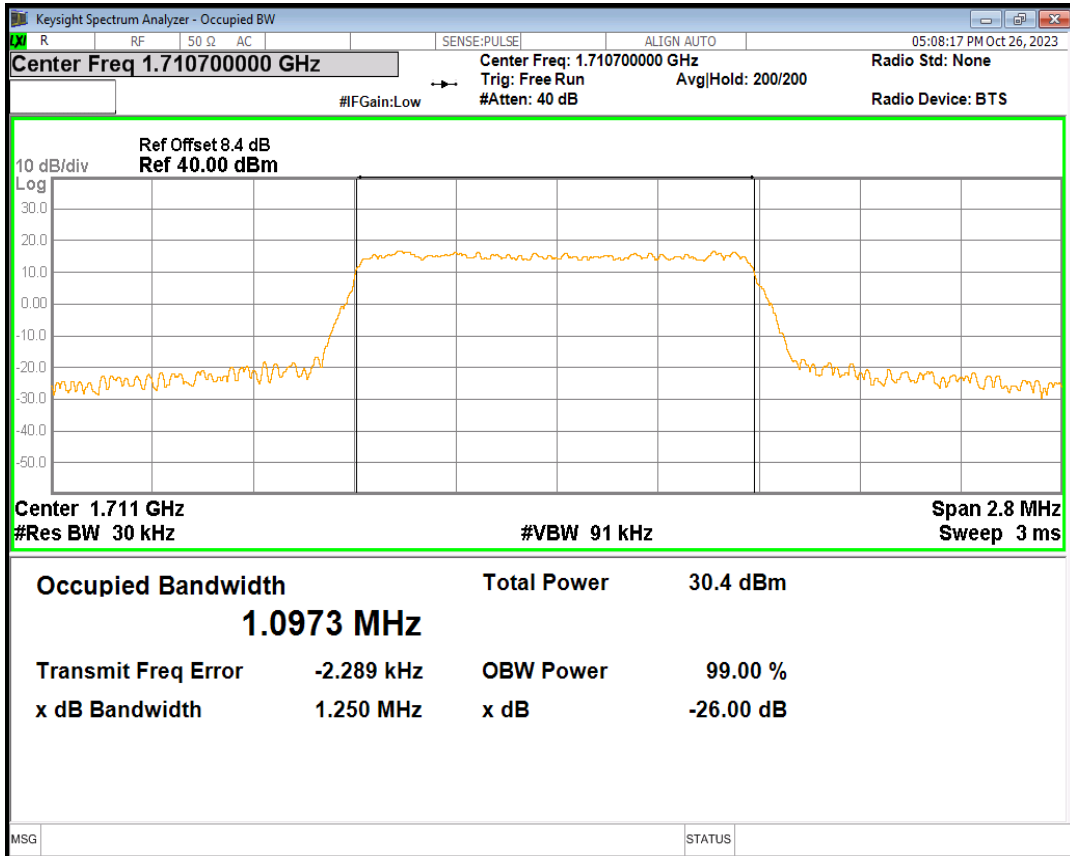

Band4 16QAM BW=5MHz Channel=20175 RB Size=25 Position=#0

Band4 16QAM BW=5MHz Channel=20375 RB Size=25 Position=#0

Band4 QPSK BW=1.4MHz Channel=19957 RB Size=6 Position=#0

Band4 QPSK BW=1.4MHz Channel=20175 RB Size=6 Position=#0