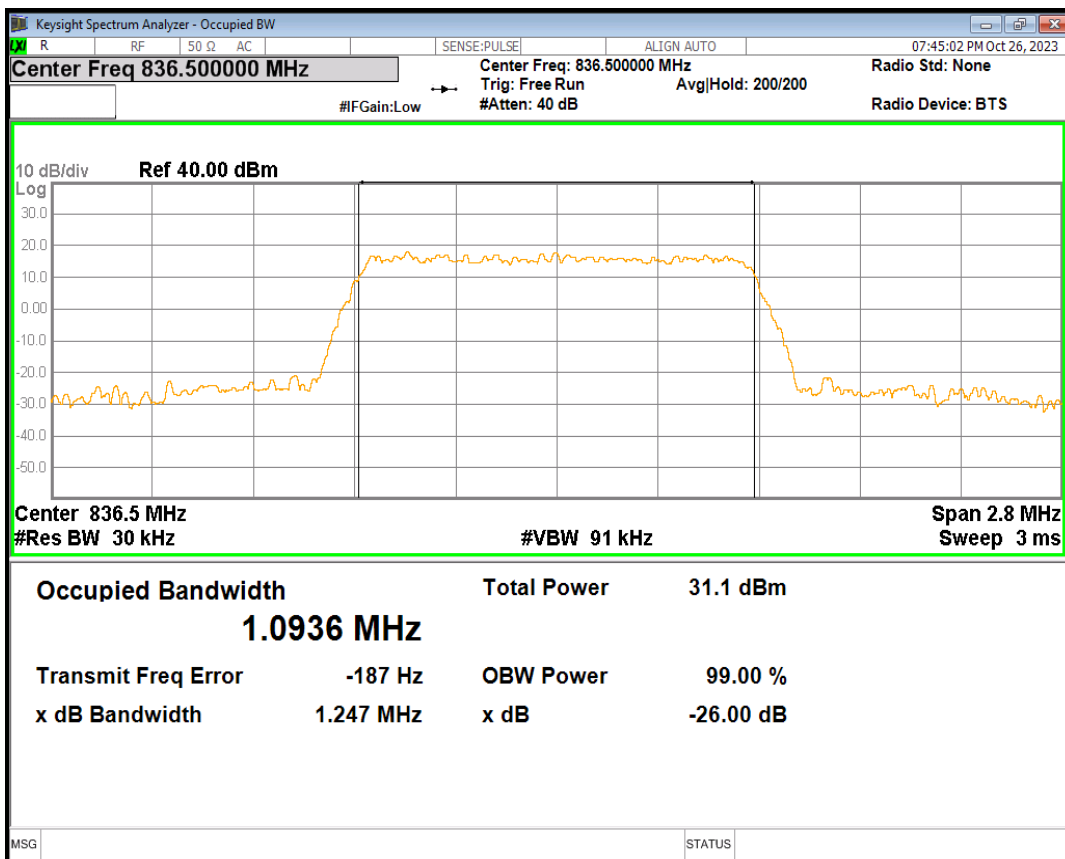

Band26(824-849) 16QAM BW=5MHz Channel=27015 RB Size=25 Position=#0

Band26(824-849) QPSK BW=1.4MHz Channel=26797 RB Size=6 Position=#0

Band26(824-849) QPSK BW=1.4MHz Channel=26915 RB Size=6 Position=#0

Band26(824-849) QPSK BW=1.4MHz Channel=27033 RB Size=6 Position=#0