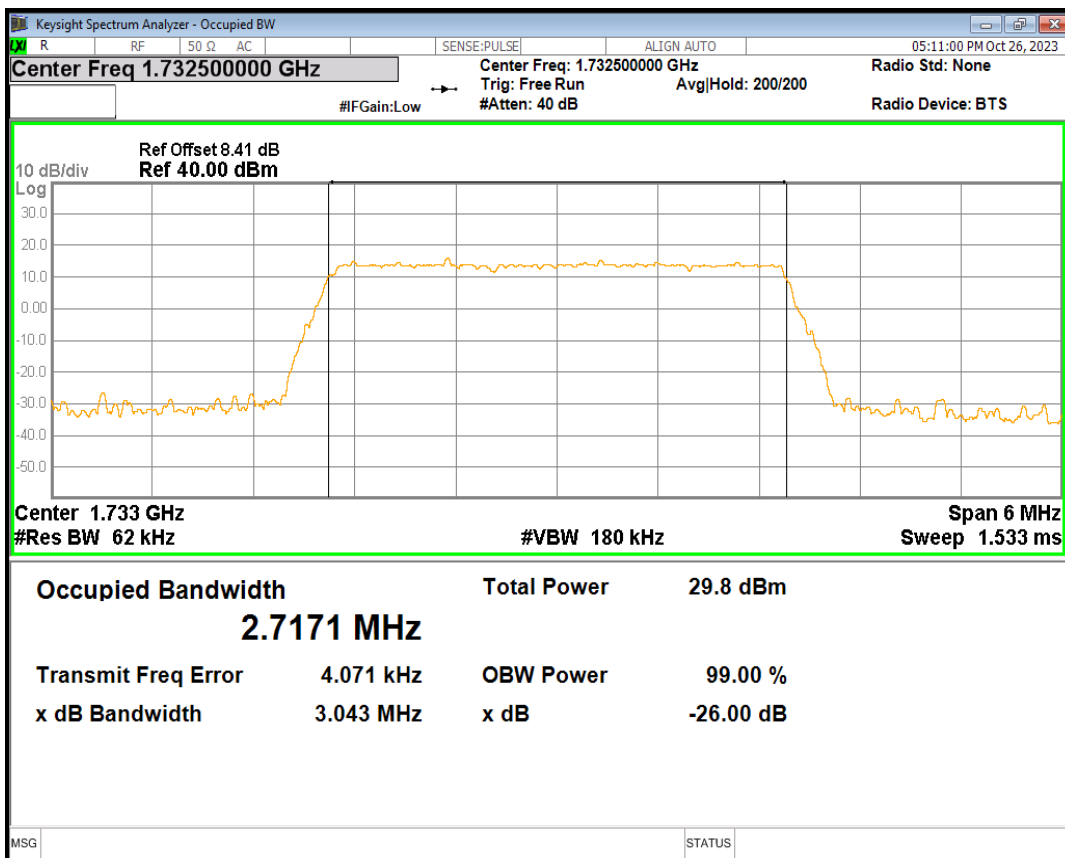

Band4 16QAM BW=3MHz Channel=20175 RB Size=15 Position=#0