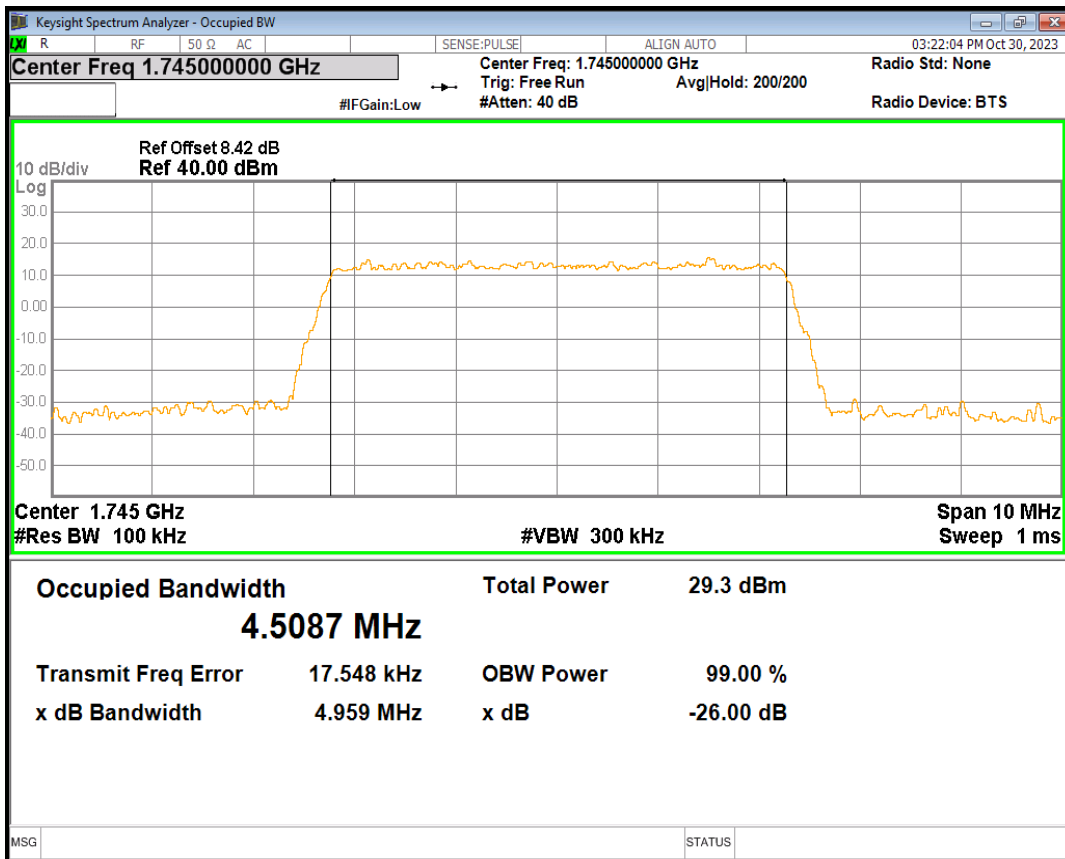

Band66 16QAM BW=5MHz Channel=132647 RB Size=25 Position=#0