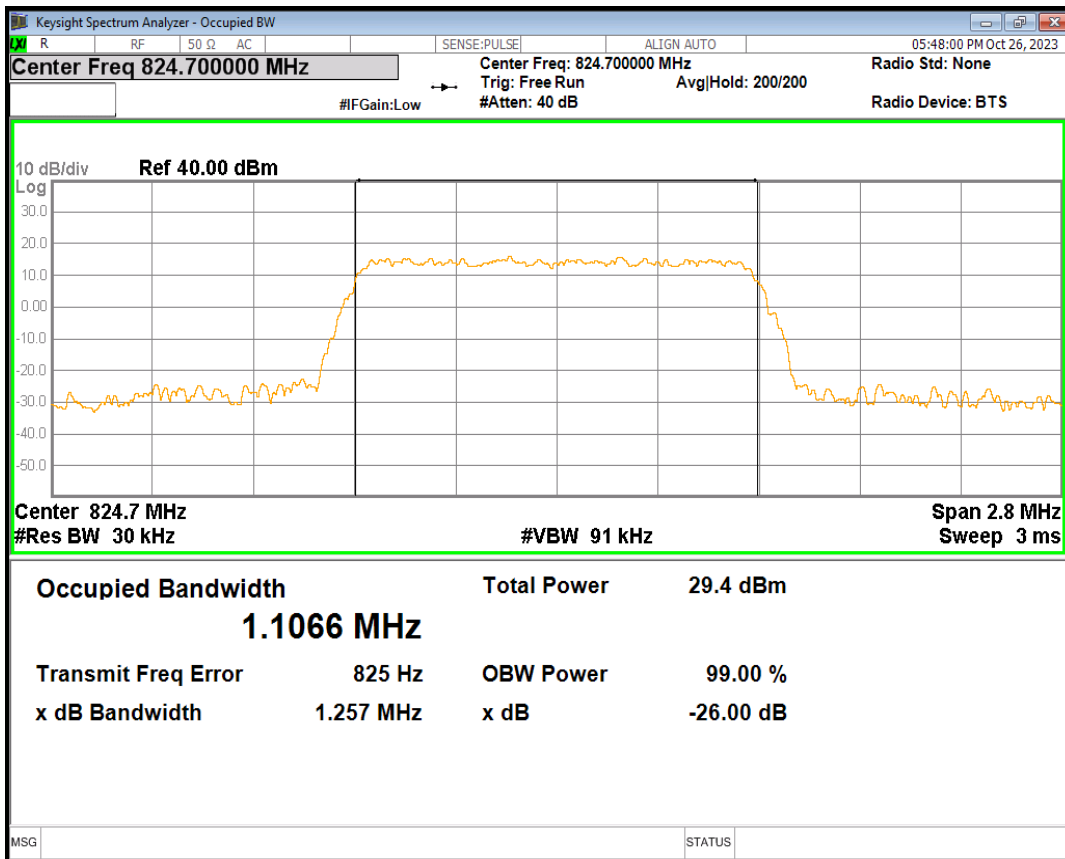

Band5 16QAM BW=1.4MHz Channel=20407 RB Size=6 Position=#0