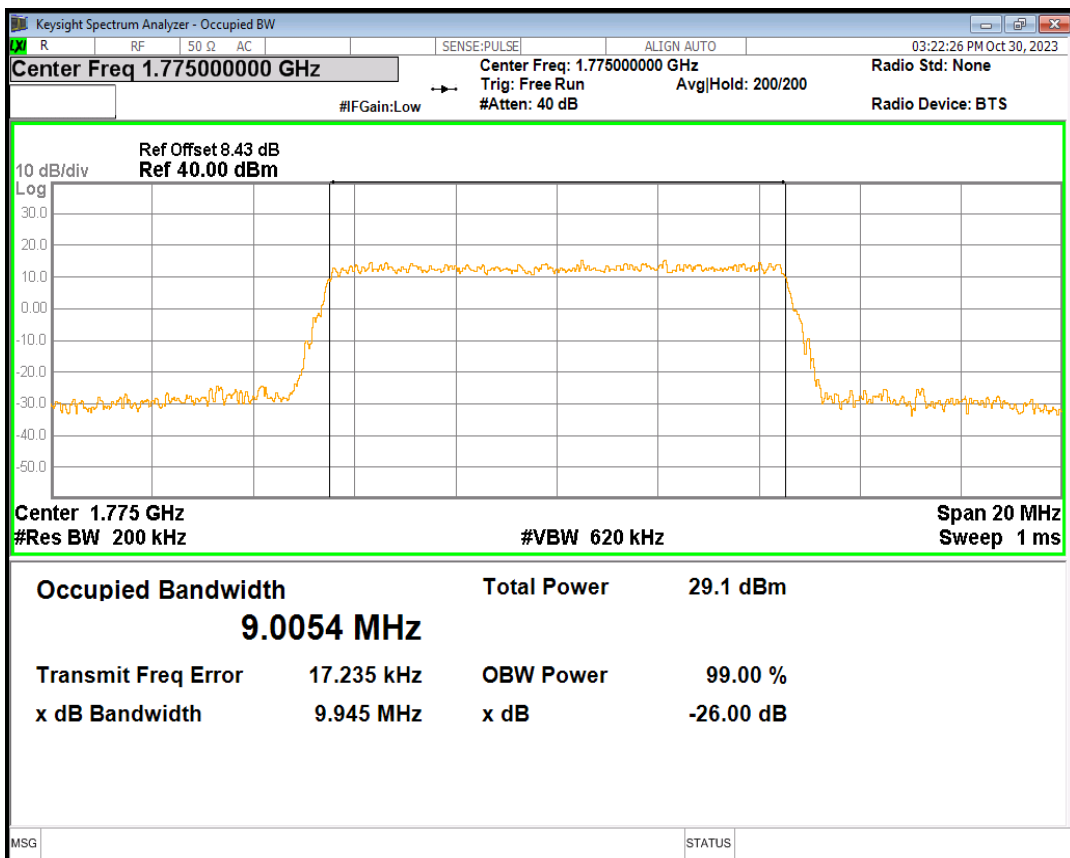

Band66 16QAM BW=10MHz Channel=132622 RB Size=50 Position=#0