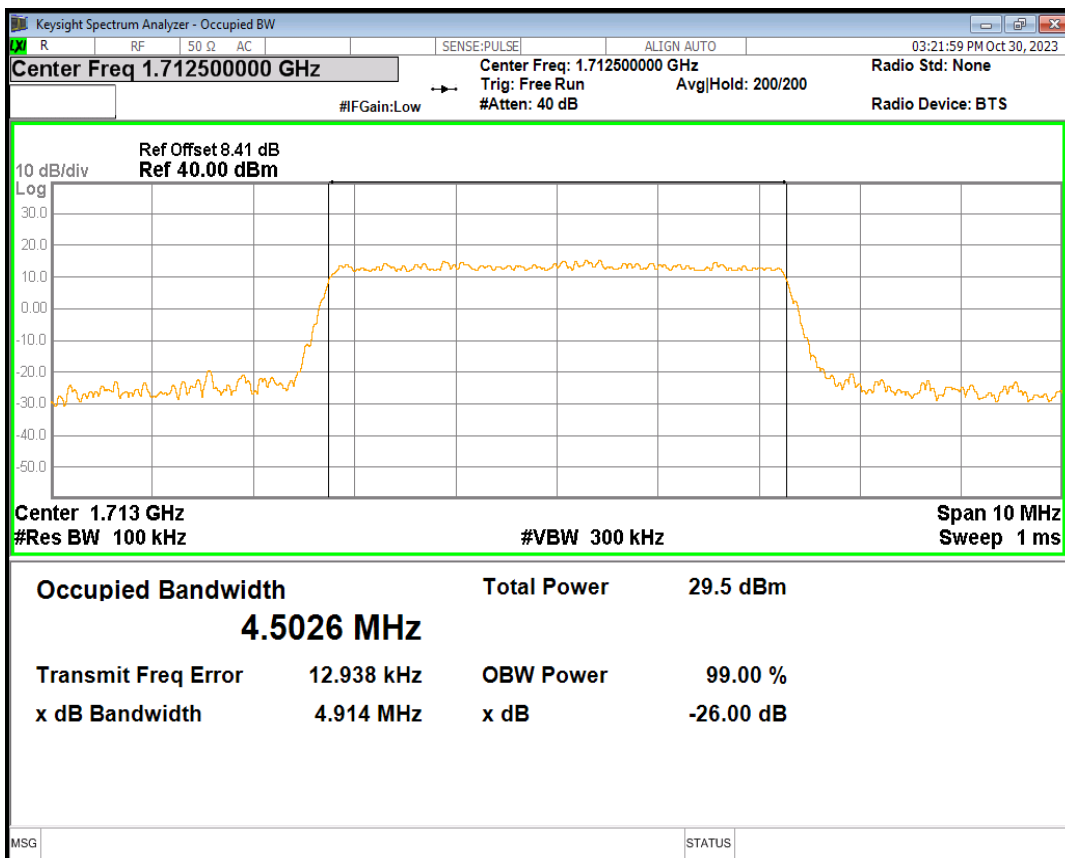

Band66 16QAM BW=3MHz Channel=131987 RB Size=15 Position=#0

Band66 16QAM BW=3MHz Channel=132322 RB Size=15 Position=#0

Band66 16QAM BW=3MHz Channel=132657 RB Size=15 Position=#0

Band66 16QAM BW=5MHz Channel=131997 RB Size=25 Position=#0