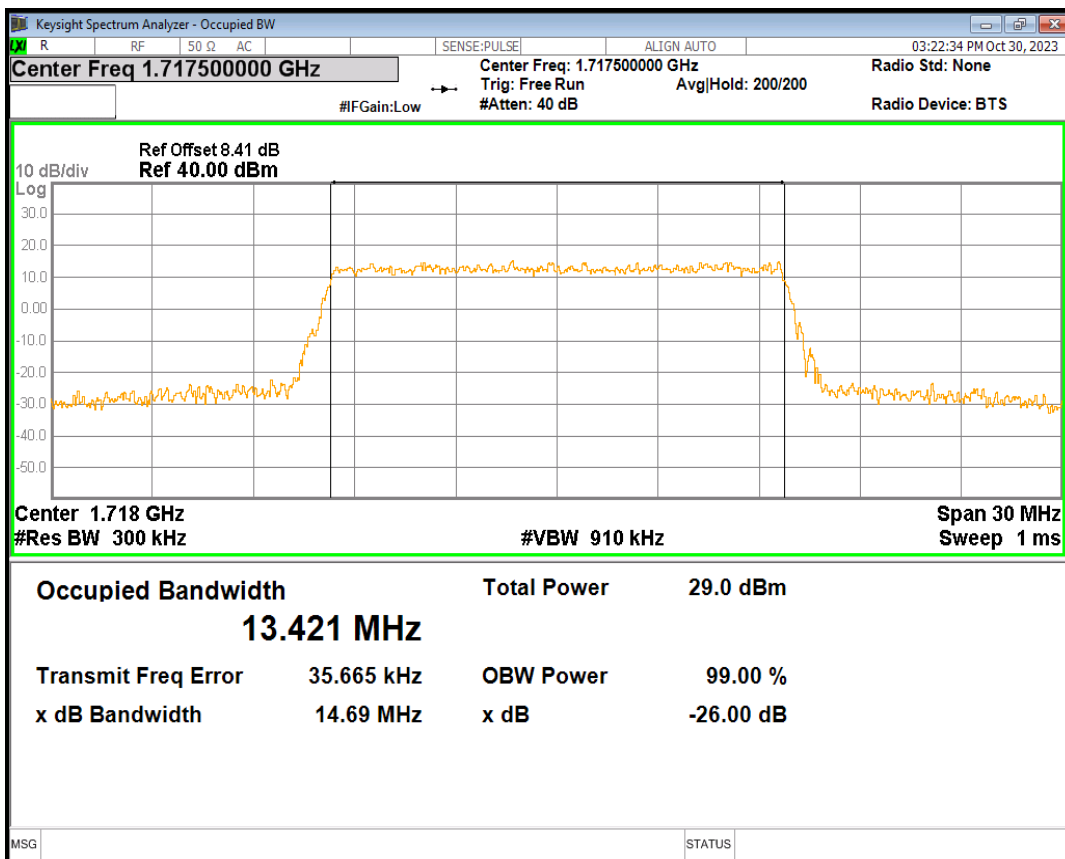

Band66 16QAM BW=15MHz Channel=132047 RB Size=75 Position=#0