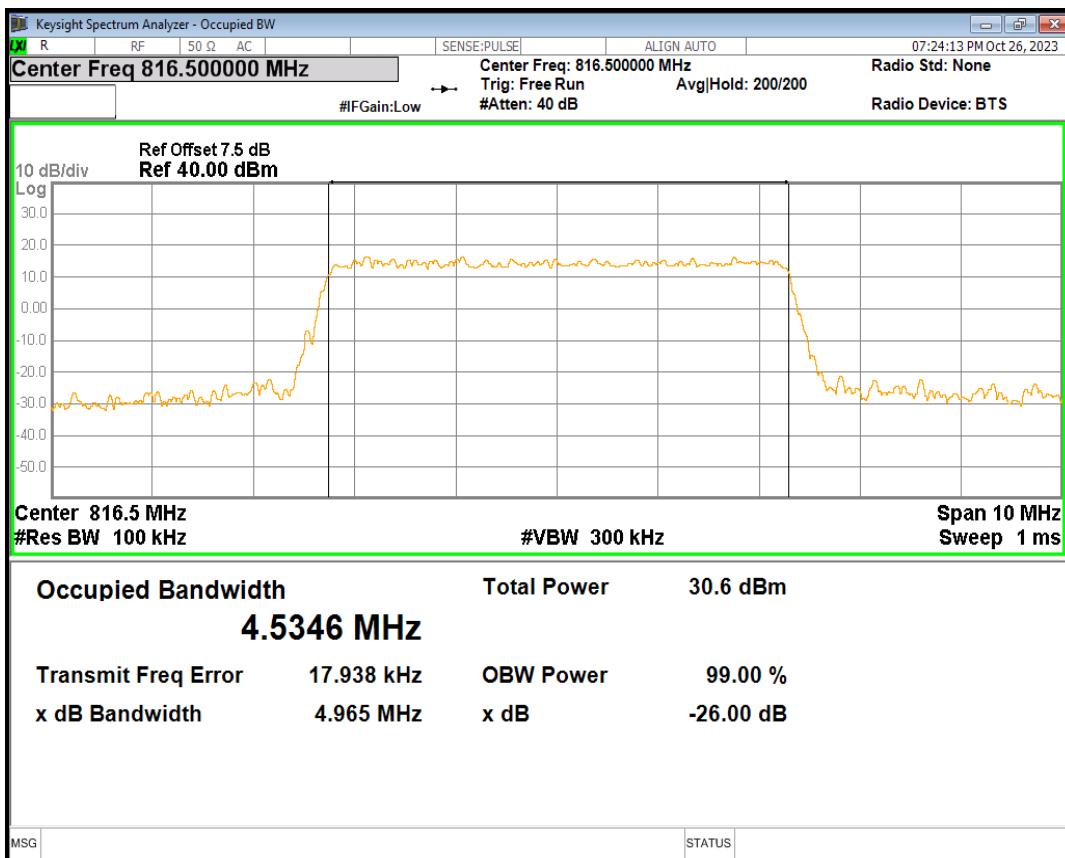

Band26(814-824) QPSK BW=5MHz Channel=26715 RB Size=25 Position=#0