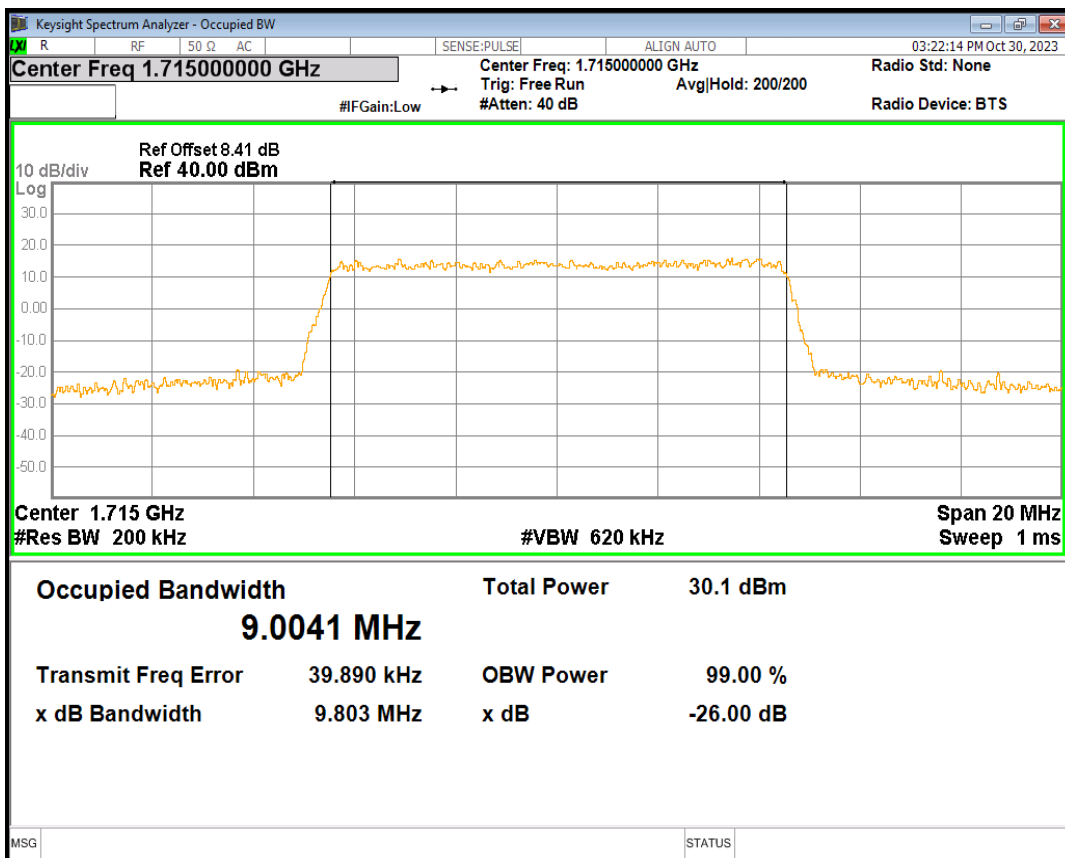

Band66 QPSK BW=10MHz Channel=132322 RB Size=50 Position=#0