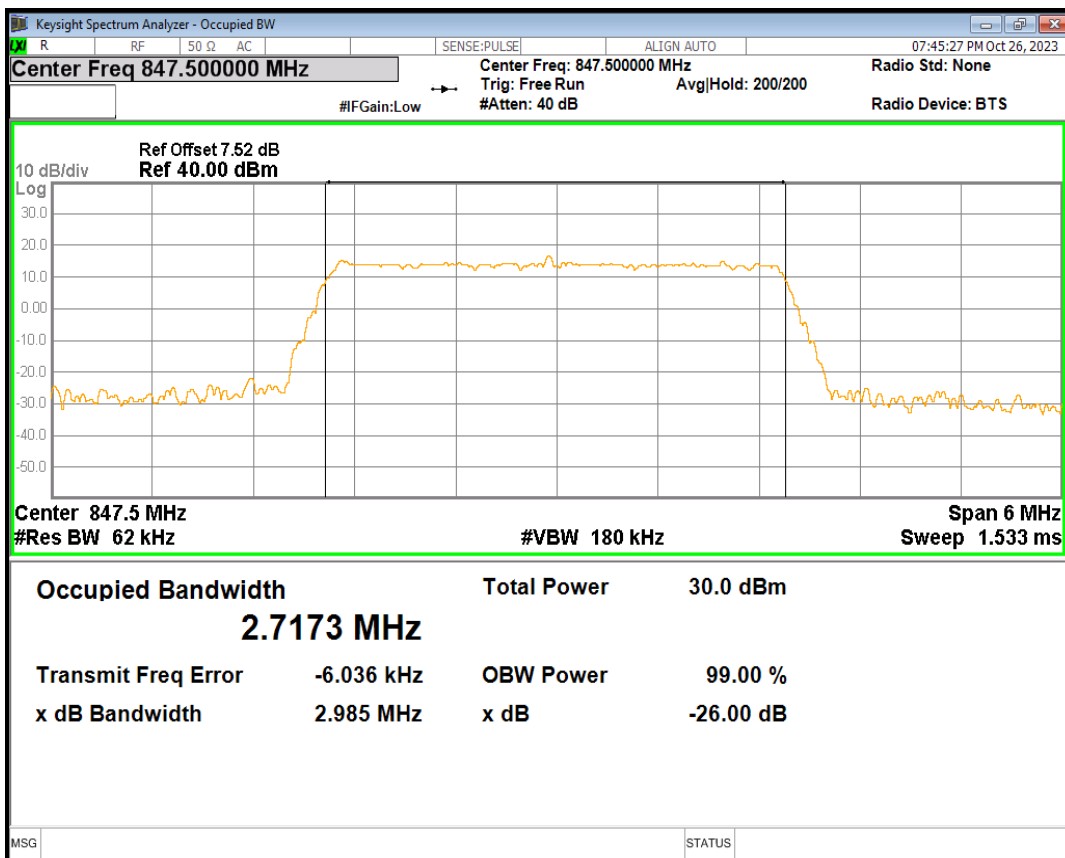

Band26(824-849) 16QAM BW=3MHz Channel=27025 RB Size=15 Position=#0