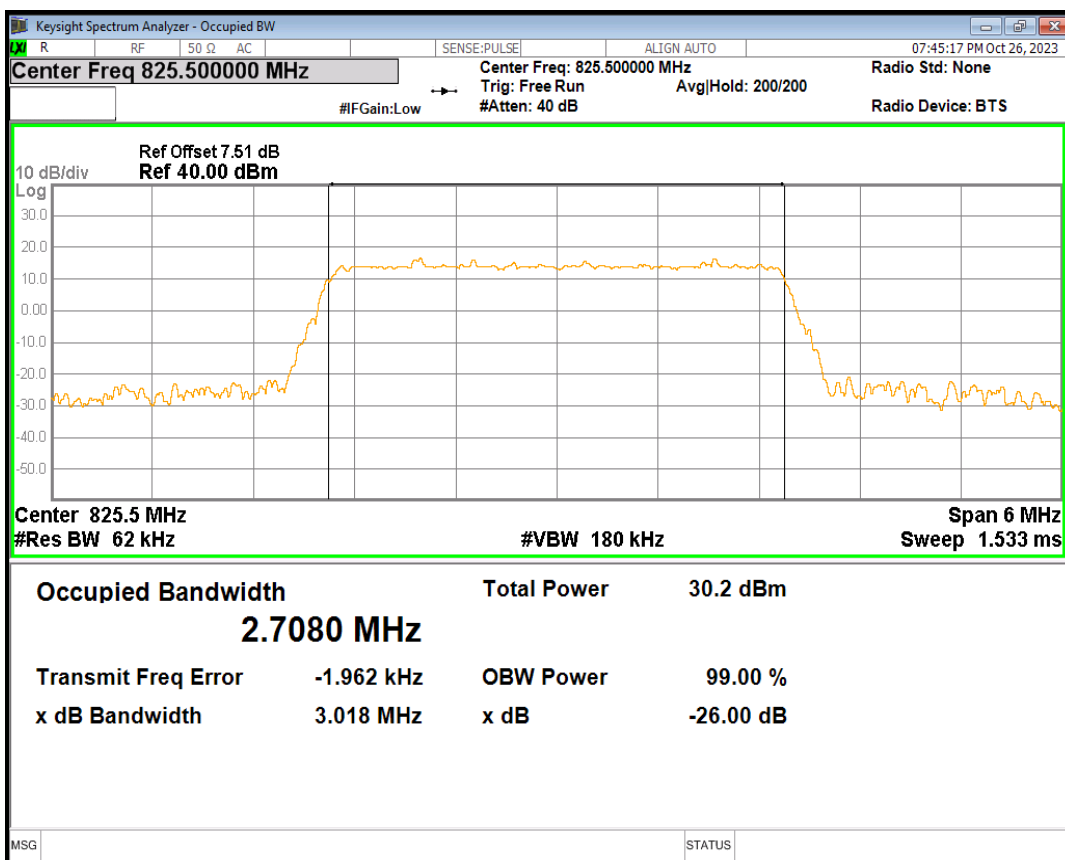

Band26(824-849) 16QAM BW=3MHz Channel=26805 RB Size=15 Position=#0