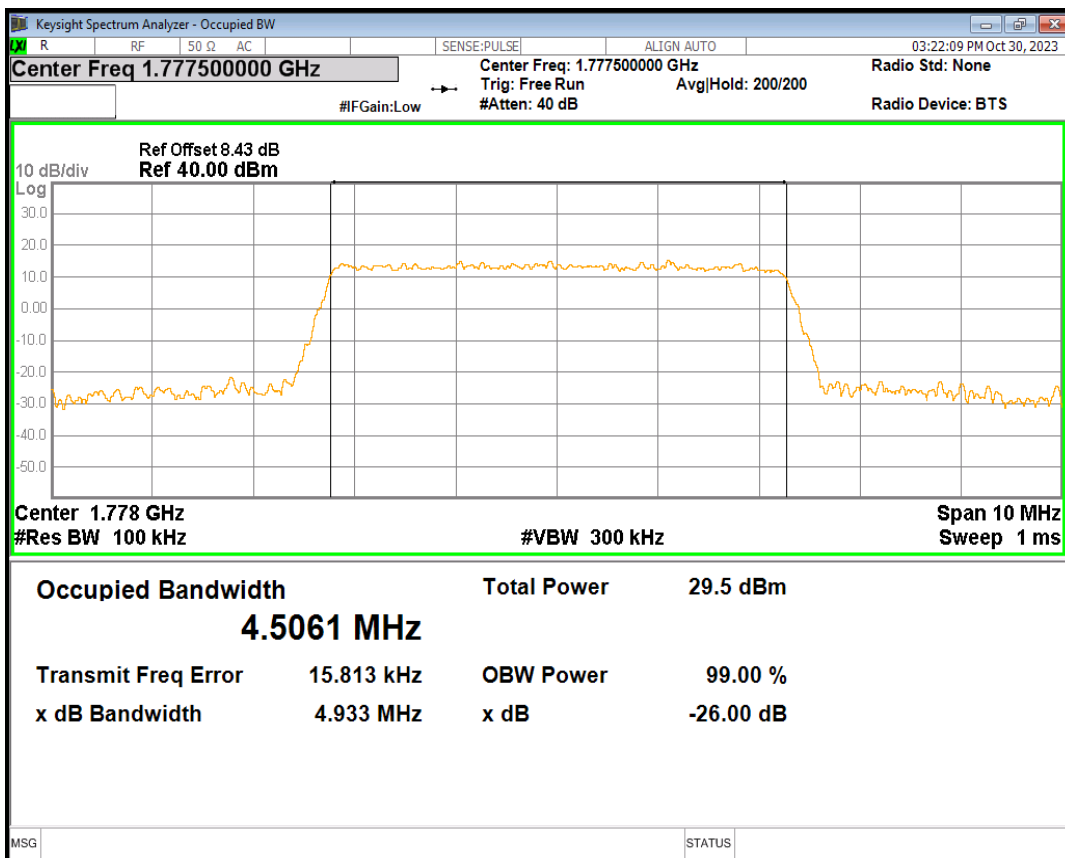

Band66 QPSK BW=1.4MHz Channel=131979 RB Size=6 Position=#0