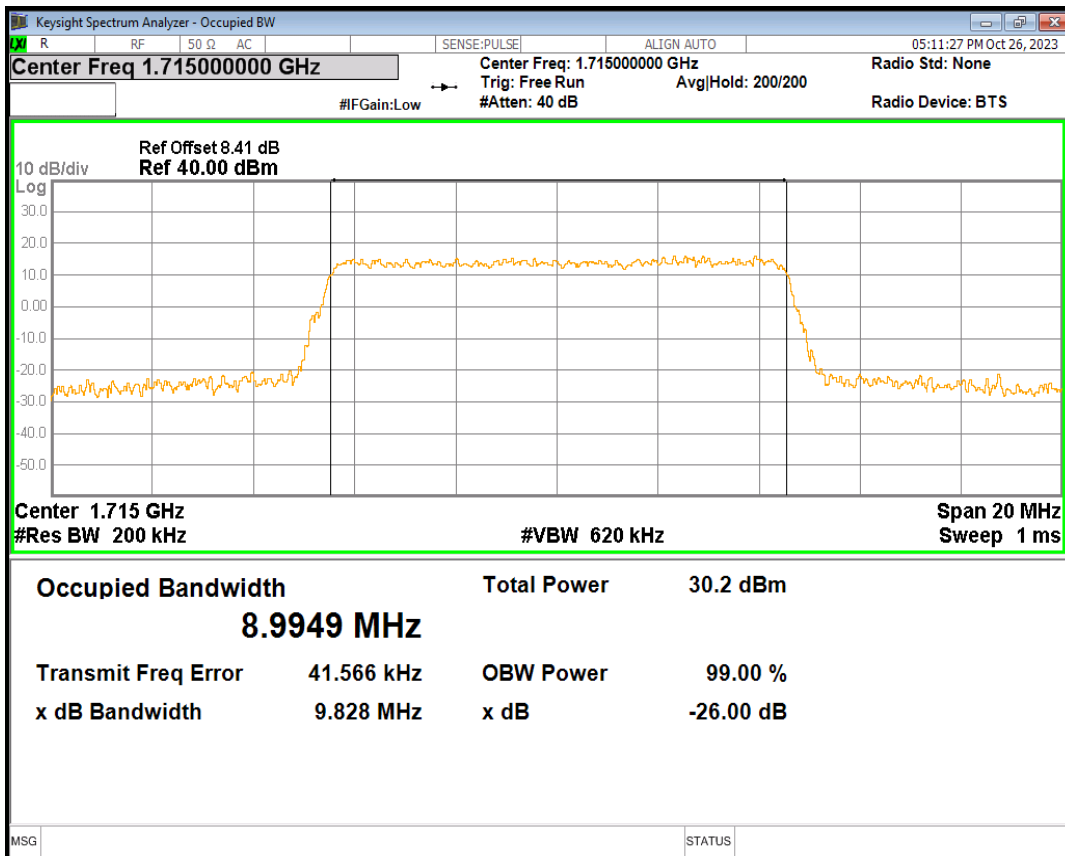

Band4 QPSK BW=10MHz Channel=20000 RB Size=50 Position=#0