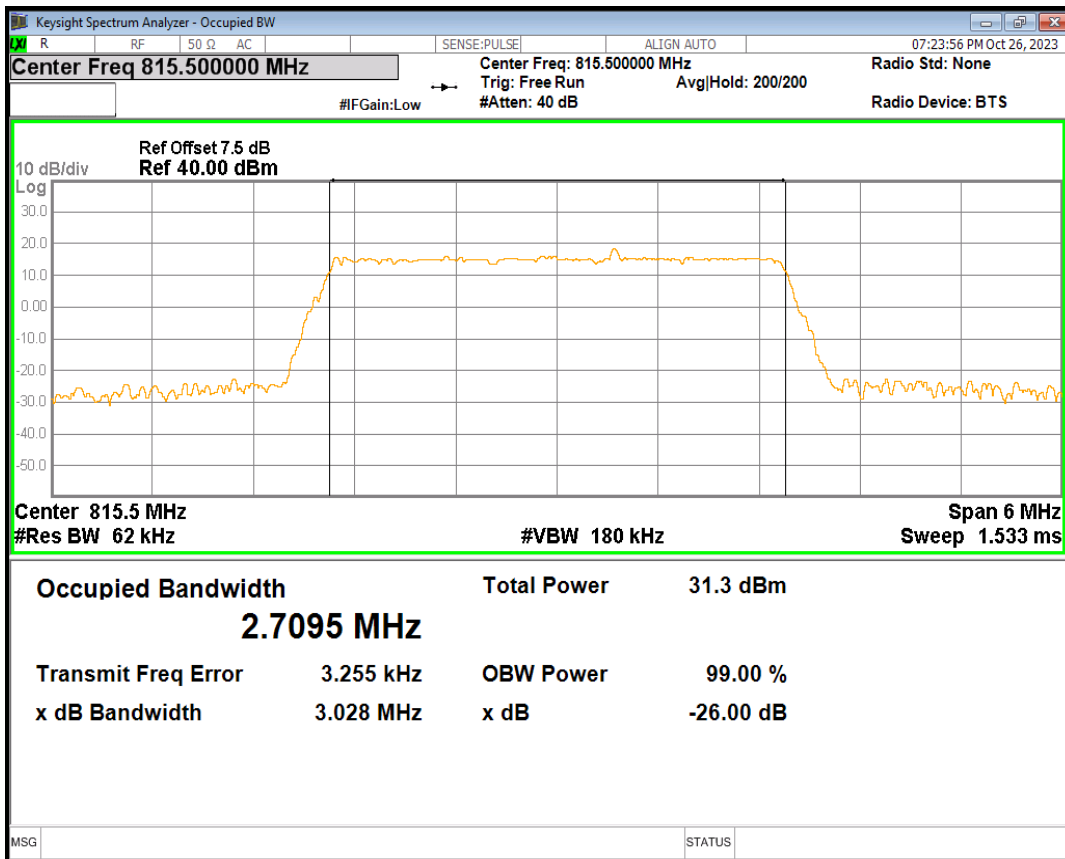

Band26(814-824) QPSK BW=3MHz Channel=26705 RB Size=15 Position=#0