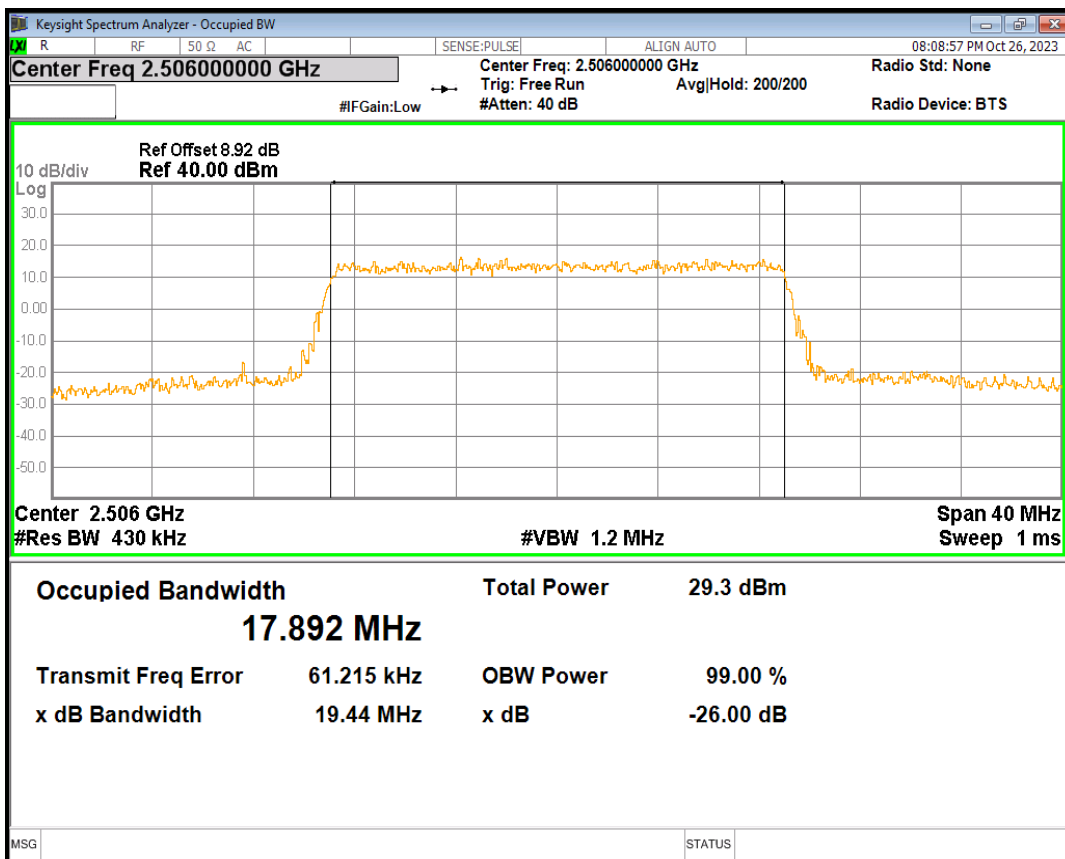

Band41 16QAM BW=20MHz Channel=39750 RB Size=100 Position=#0