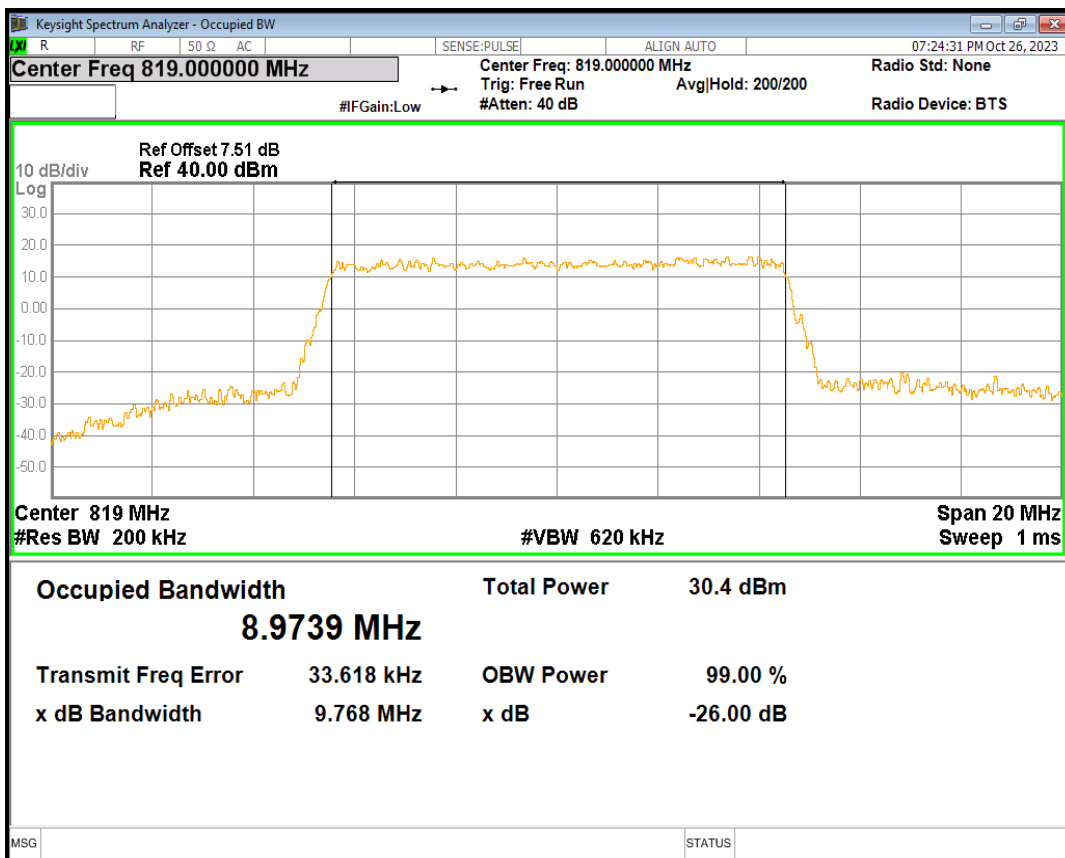

Band26(814-824) QPSK BW=10MHz Channel=26740 RB Size=50 Position=#0