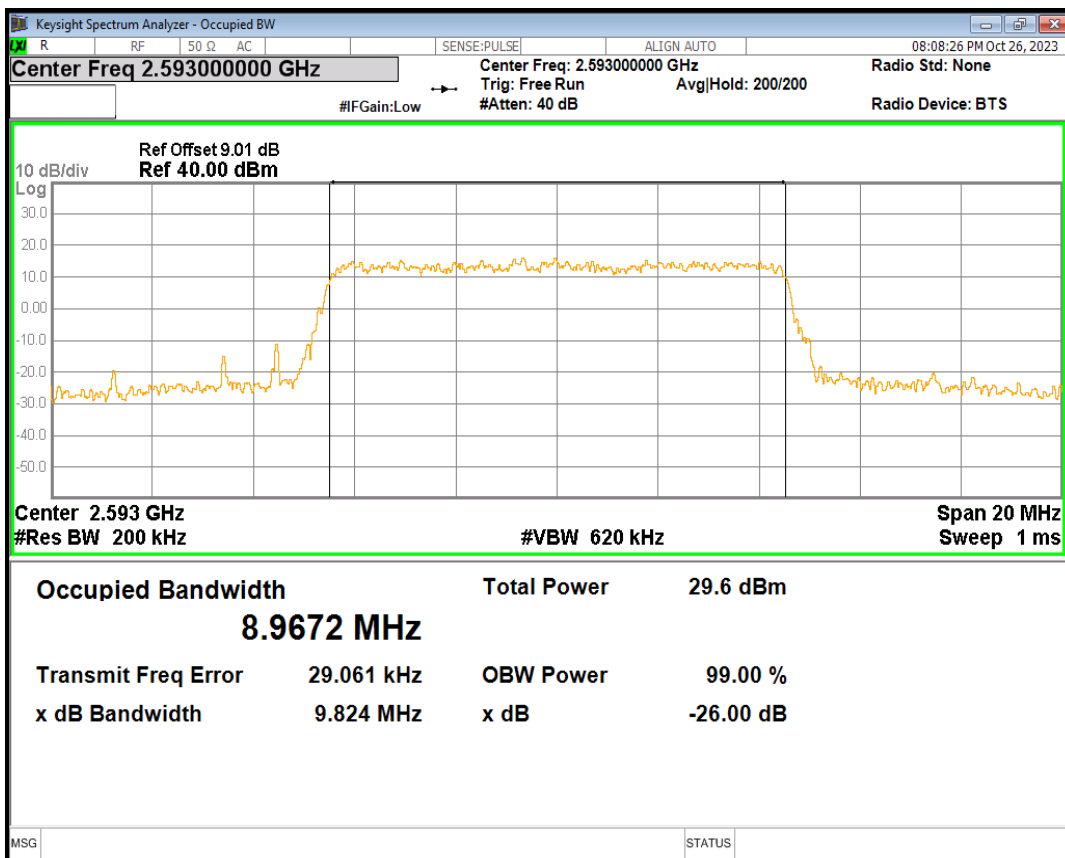

Band41 16QAM BW=10MHz Channel=40620 RB Size=50 Position=#0