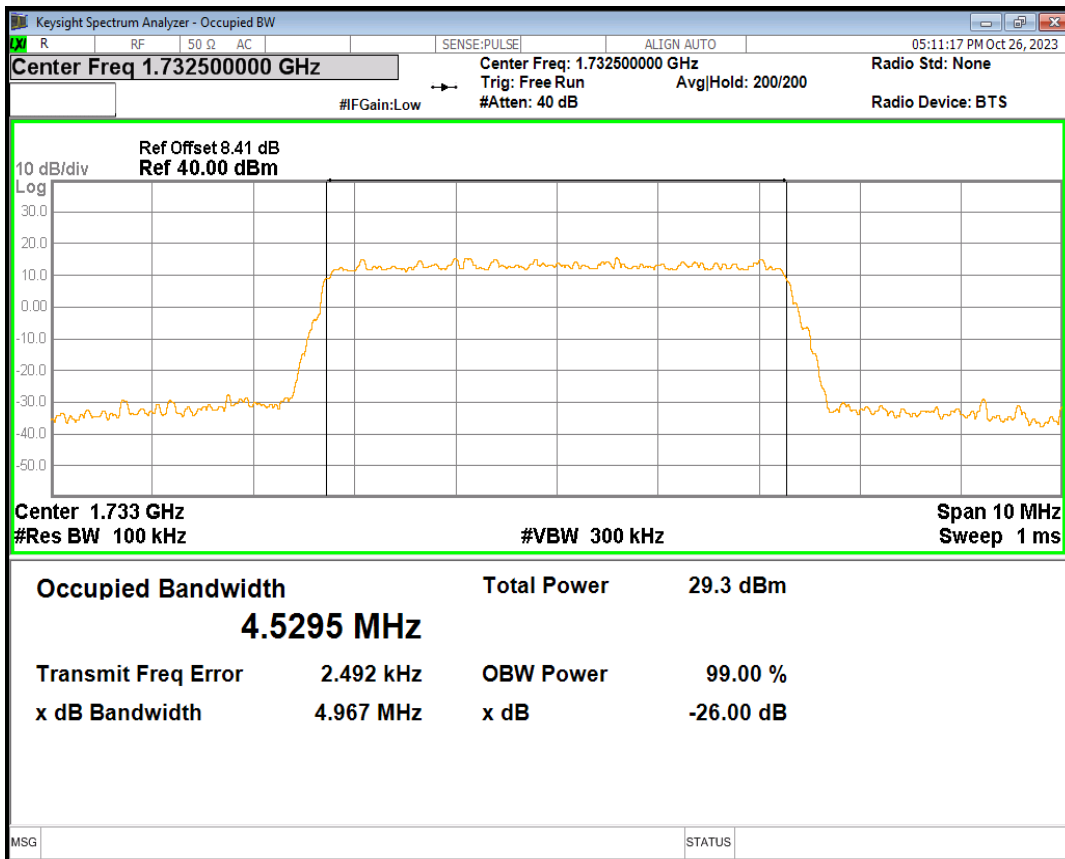

Band4 16QAM BW=5MHz Channel=20175 RB Size=25 Position=#0