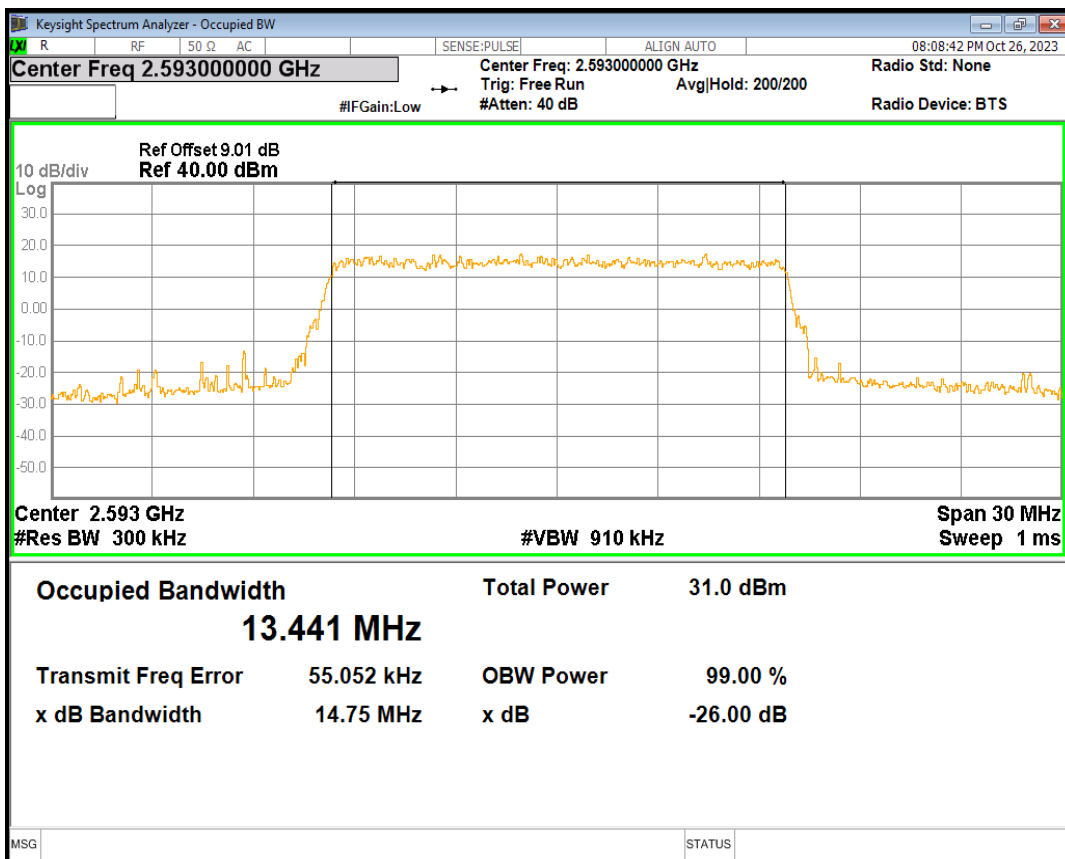

Band41 QPSK BW=15MHz Channel=40620 RB Size=75 Position=#0