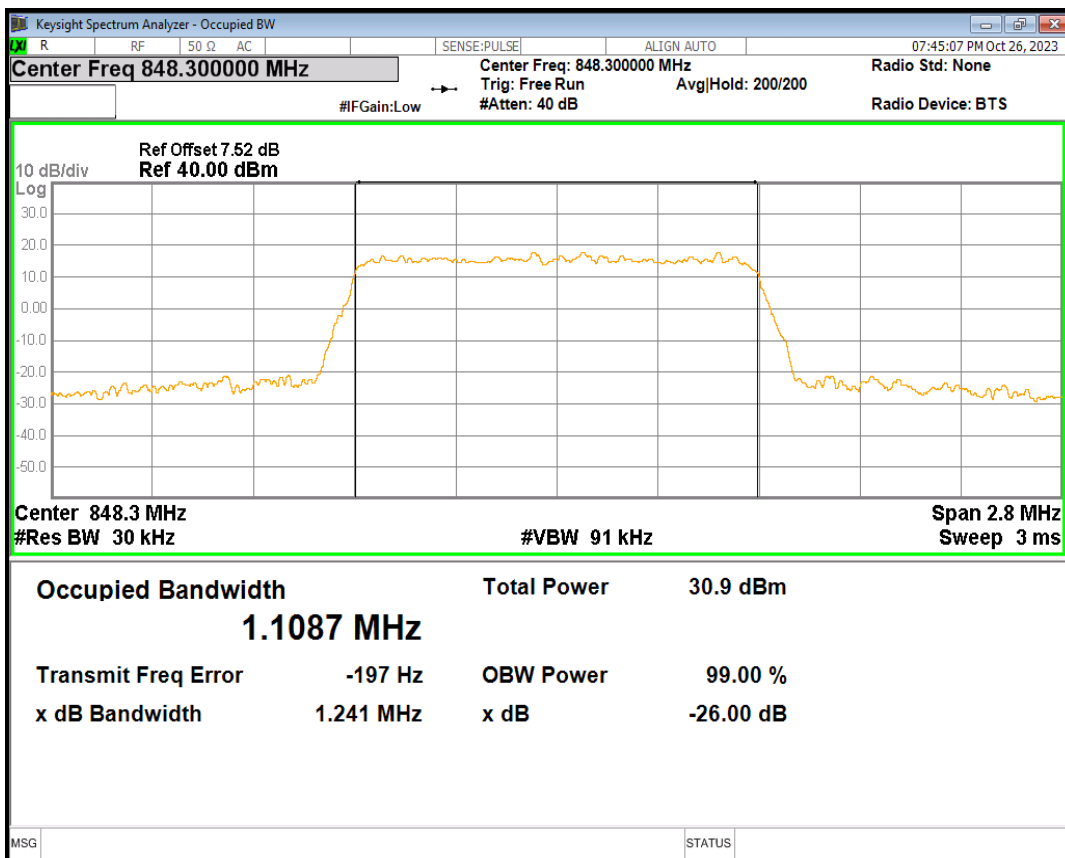

Band26(824-849) 16QAM BW=5MHz Channel=27015 RB Size=25 Position=#0

Band26(824-849) QPSK BW=1.4MHz Channel=26797 RB Size=6 Position=#0

Band26(824-849) QPSK BW=1.4MHz Channel=26915 RB Size=6 Position=#0

Band26(824-849) QPSK BW=1.4MHz Channel=27033 RB Size=6 Position=#0