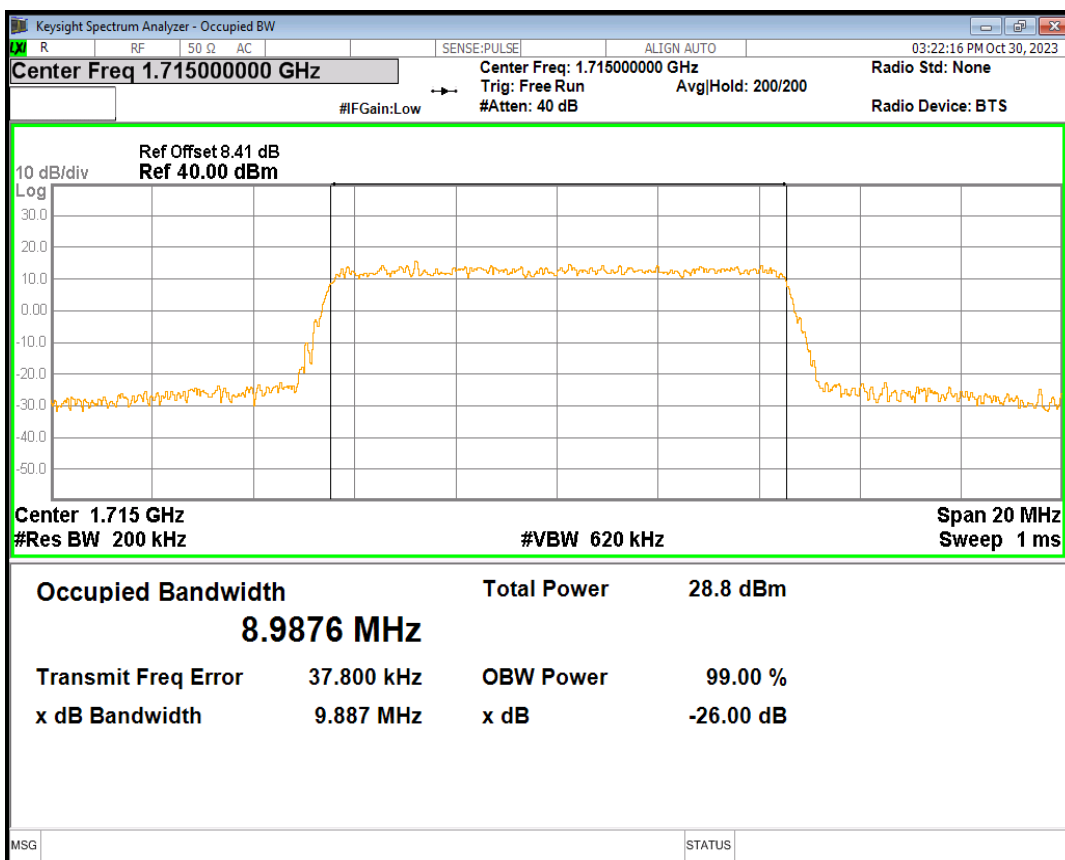

Band66 16QAM BW=1.4MHz Channel=131979 RB Size=6 Position=#0

Band66 16QAM BW=1.4MHz Channel=132322 RB Size=6 Position=#0

Band66 16QAM BW=1.4MHz Channel=132665 RB Size=6 Position=#0

Band66 16QAM BW=10MHz Channel=132022 RB Size=50 Position=#0