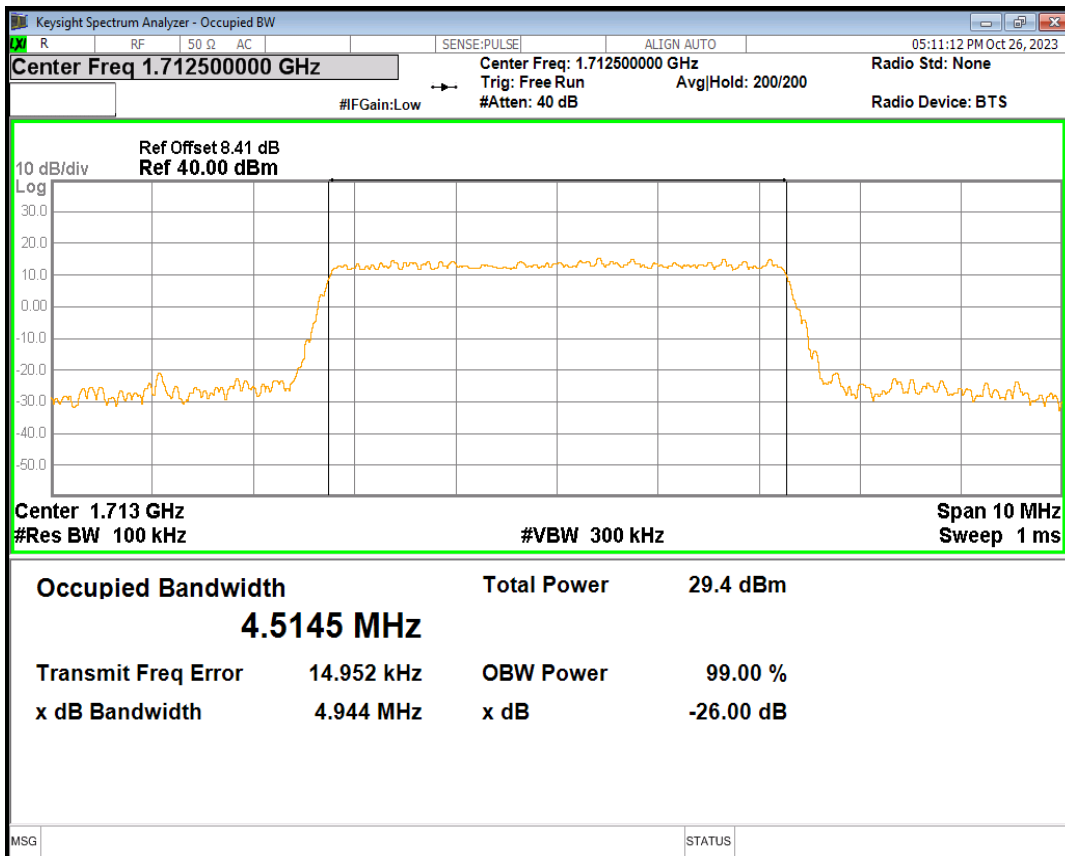

Band4 16QAM BW=3MHz Channel=19965 RB Size=15 Position=#0

Band4 16QAM BW=3MHz Channel=20175 RB Size=15 Position=#0

Band4 16QAM BW=3MHz Channel=20385 RB Size=15 Position=#0

Band4 16QAM BW=5MHz Channel=19975 RB Size=25 Position=#0