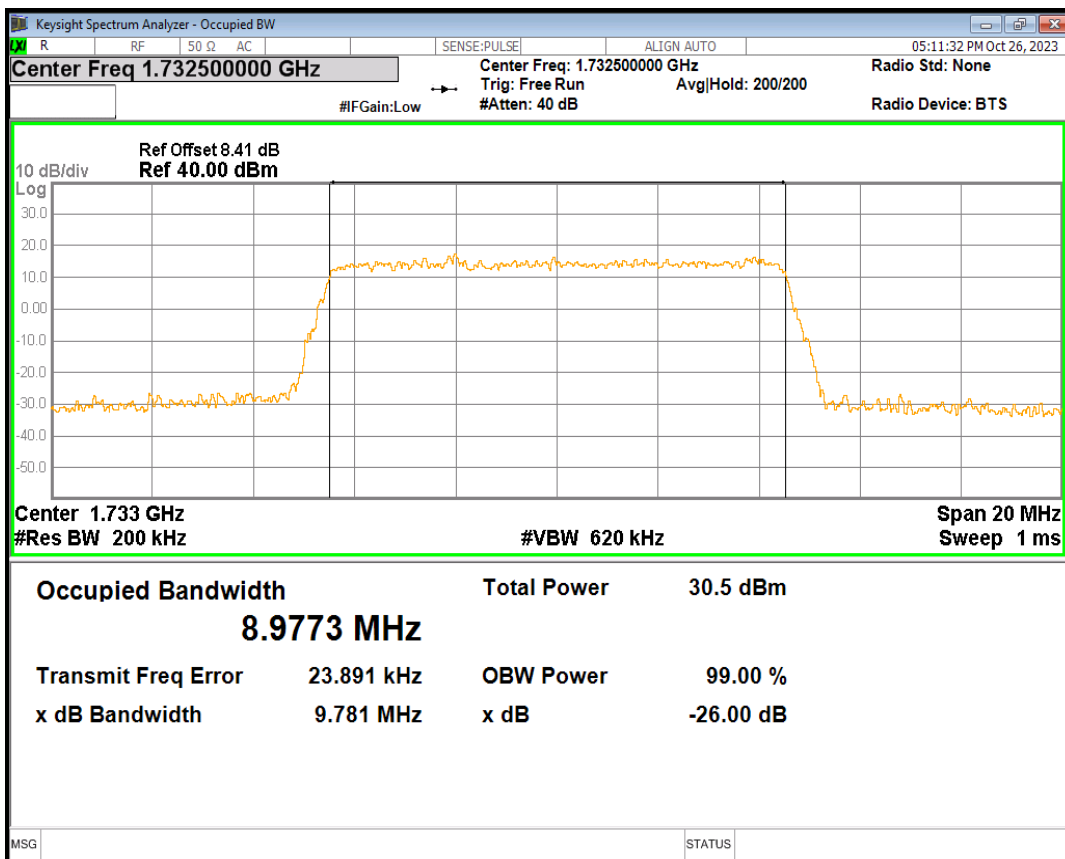

Band4 QPSK BW=10MHz Channel=20175 RB Size=50 Position=#0