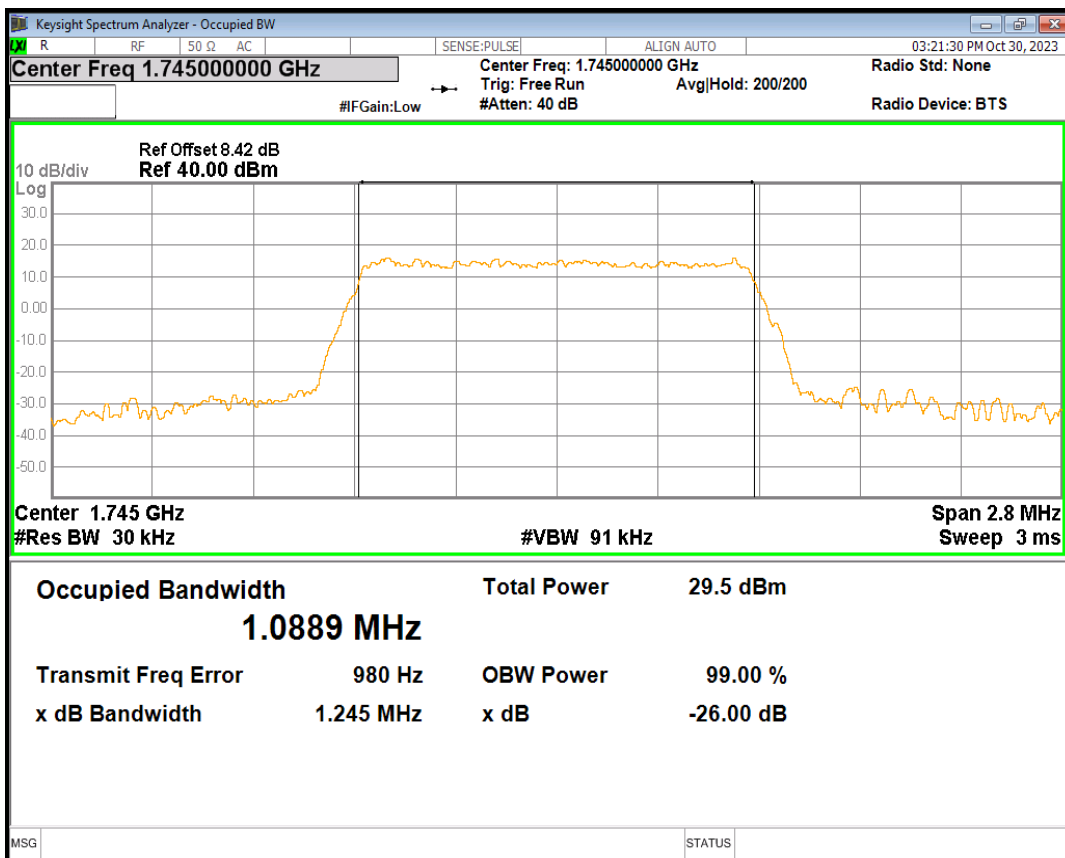

Band66 16QAM BW=1.4MHz Channel=132322 RB Size=6 Position=#0