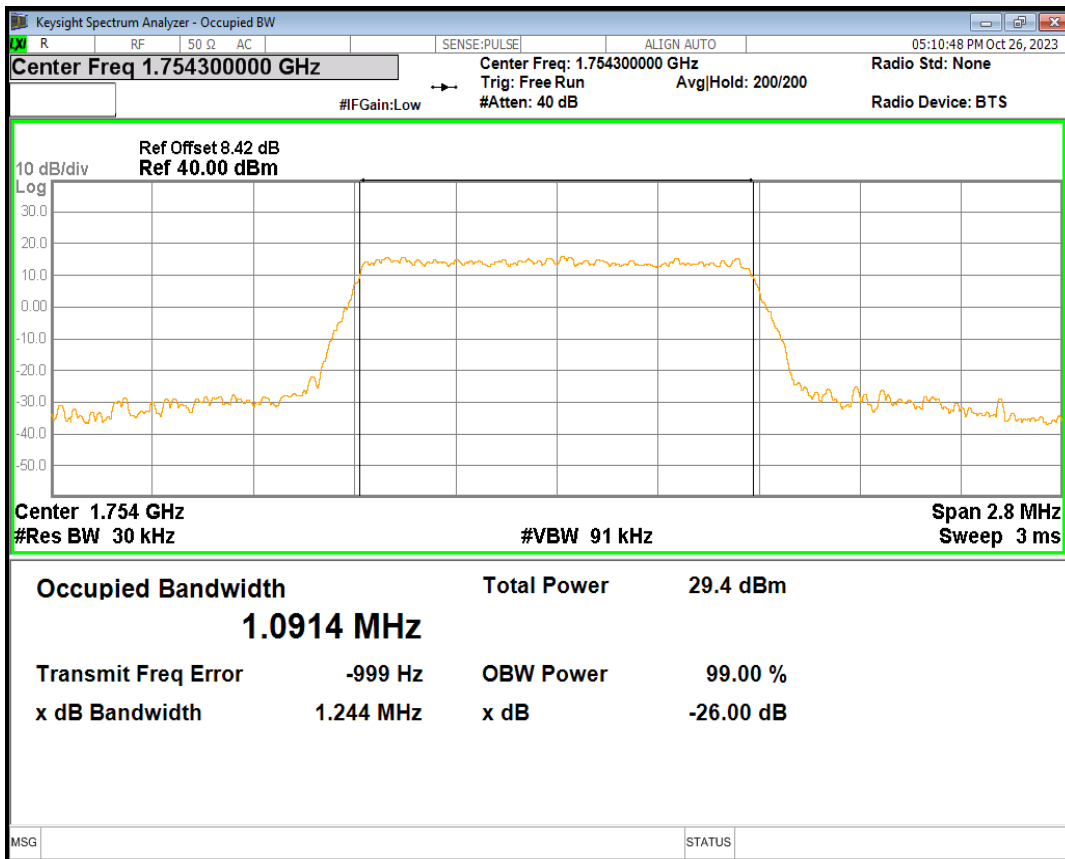

Band4 16QAM BW=1.4MHz Channel=19957 RB Size=6 Position=#0

Band4 16QAM BW=1.4MHz Channel=20175 RB Size=6 Position=#0

Band4 16QAM BW=1.4MHz Channel=20393 RB Size=6 Position=#0

Band4 16QAM BW=10MHz Channel=20000 RB Size=50 Position=#0