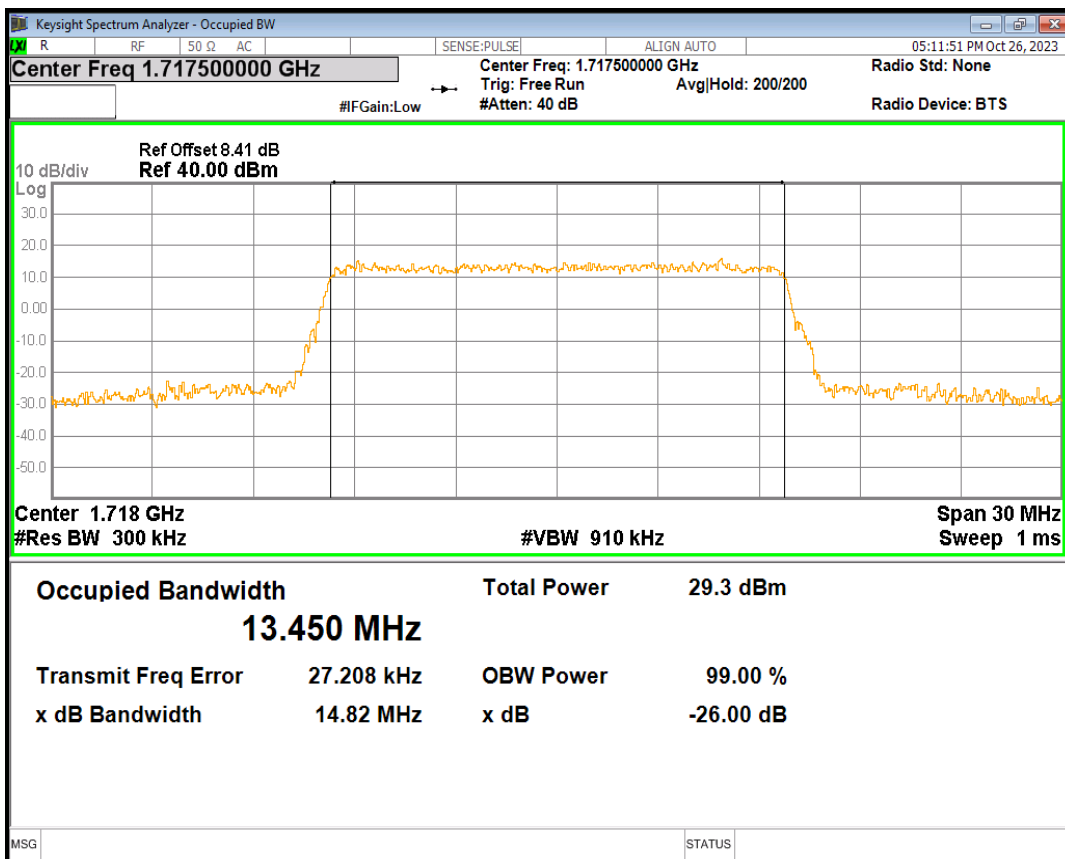

Band4 16QAM BW=15MHz Channel=20025 RB Size=75 Position=#0