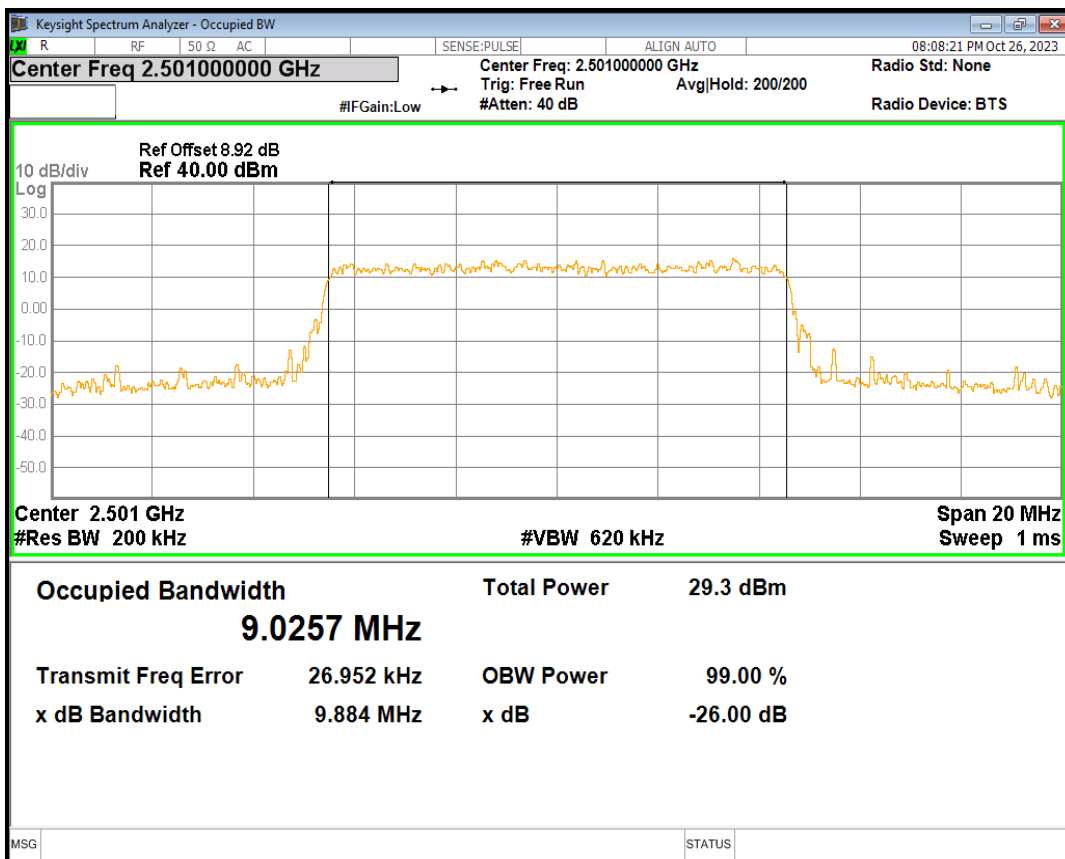

Band41 16QAM BW=10MHz Channel=39700 RB Size=50 Position=#0