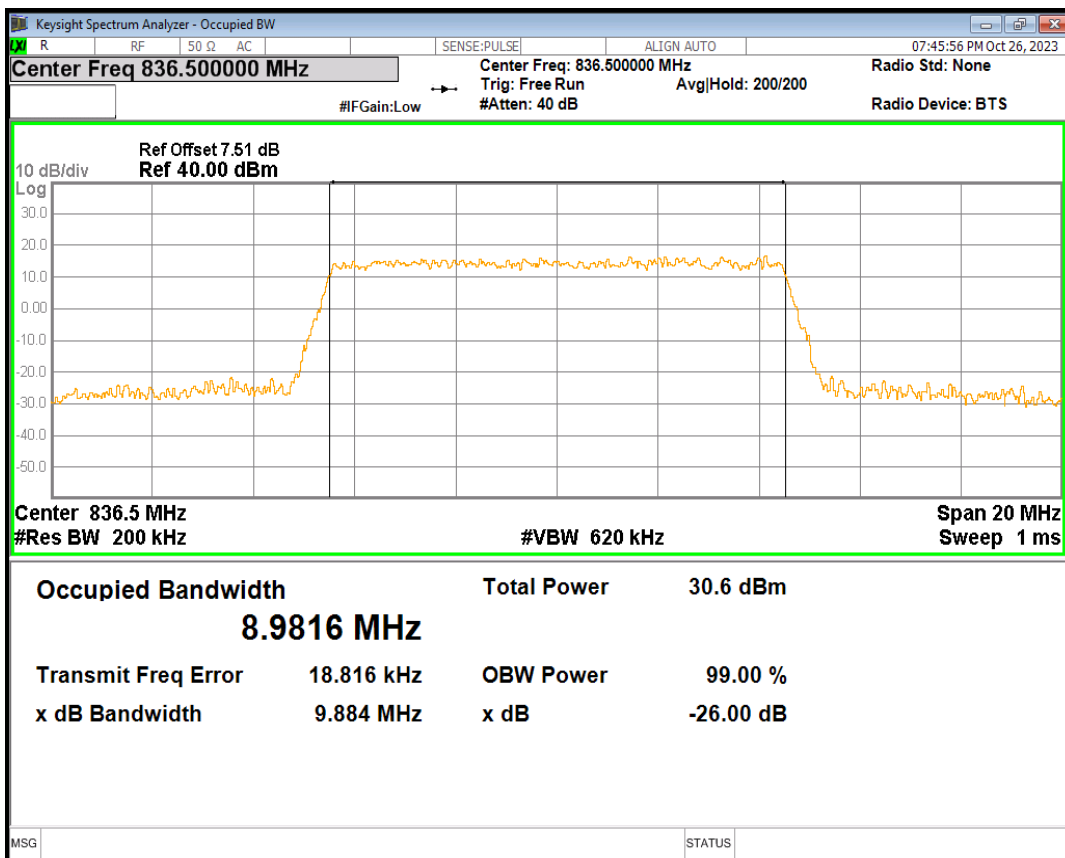

Band26(824-849) QPSK BW=10MHz Channel=26915 RB Size=50 Position=#0