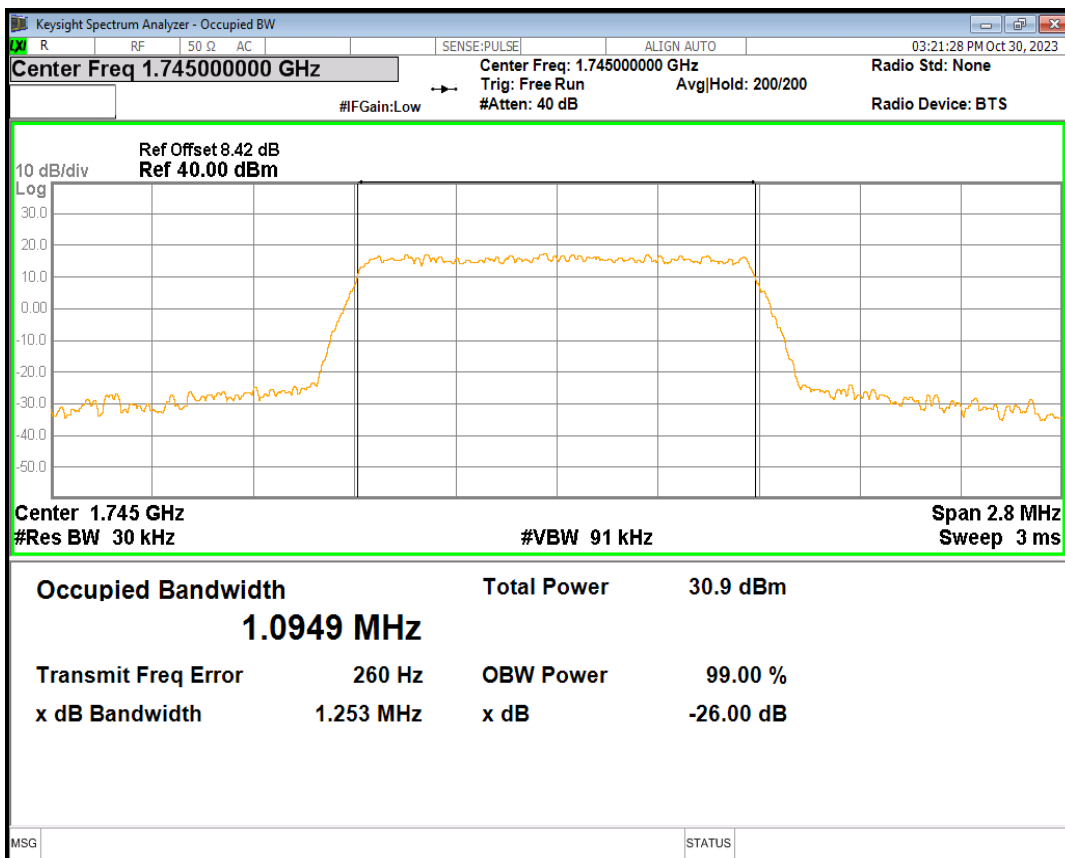

Band66 16QAM BW=5MHz Channel=132322 RB Size=25 Position=#0

Band66 16QAM BW=5MHz Channel=132647 RB Size=25 Position=#0

Band66 QPSK BW=1.4MHz Channel=131979 RB Size=6 Position=#0

Band66 QPSK BW=1.4MHz Channel=132322 RB Size=6 Position=#0