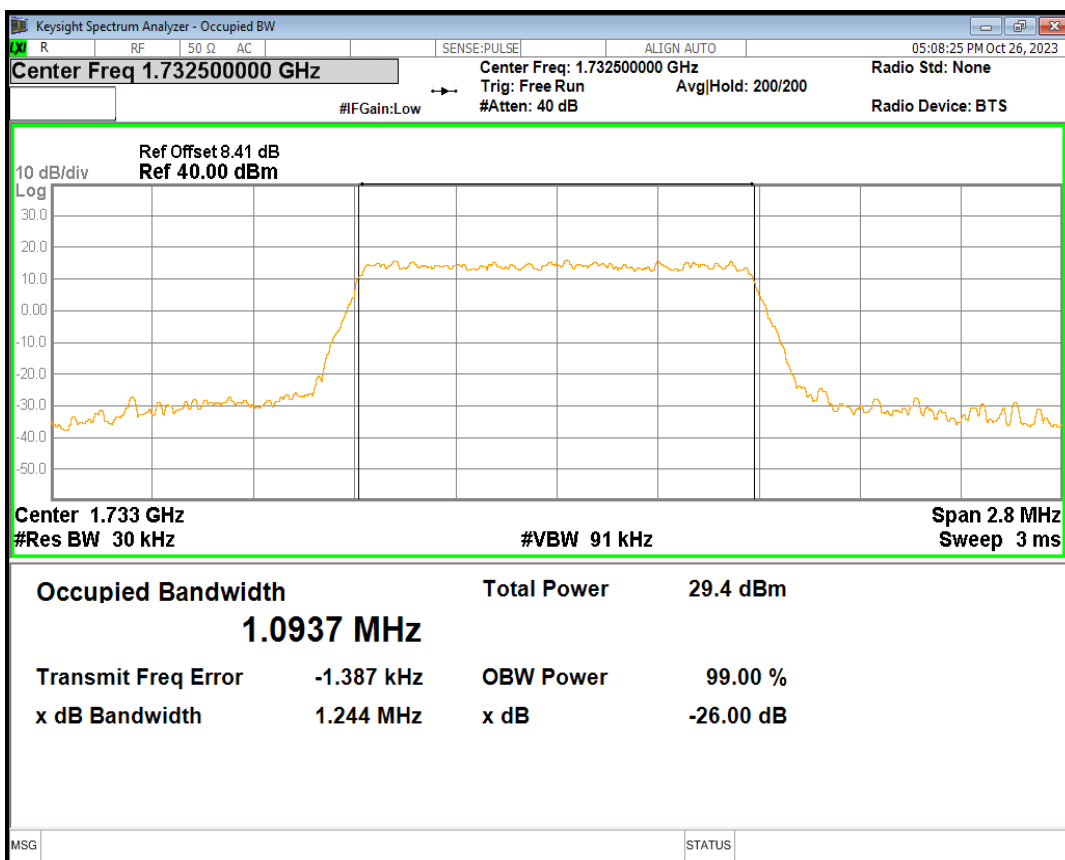

Band4 16QAM BW=1.4MHz Channel=20175 RB Size=6 Position=#0