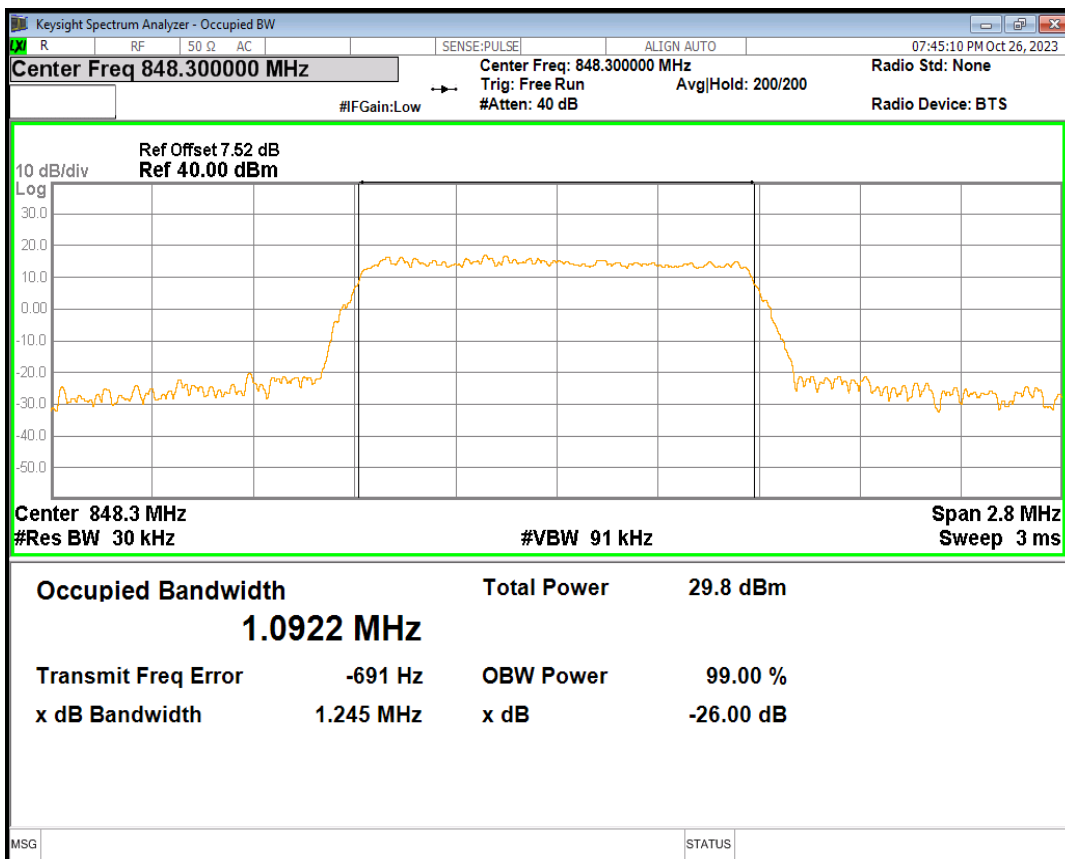

Band26(824-849) 16QAM BW=1.4MHz Channel=27033 RB Size=6 Position=#0