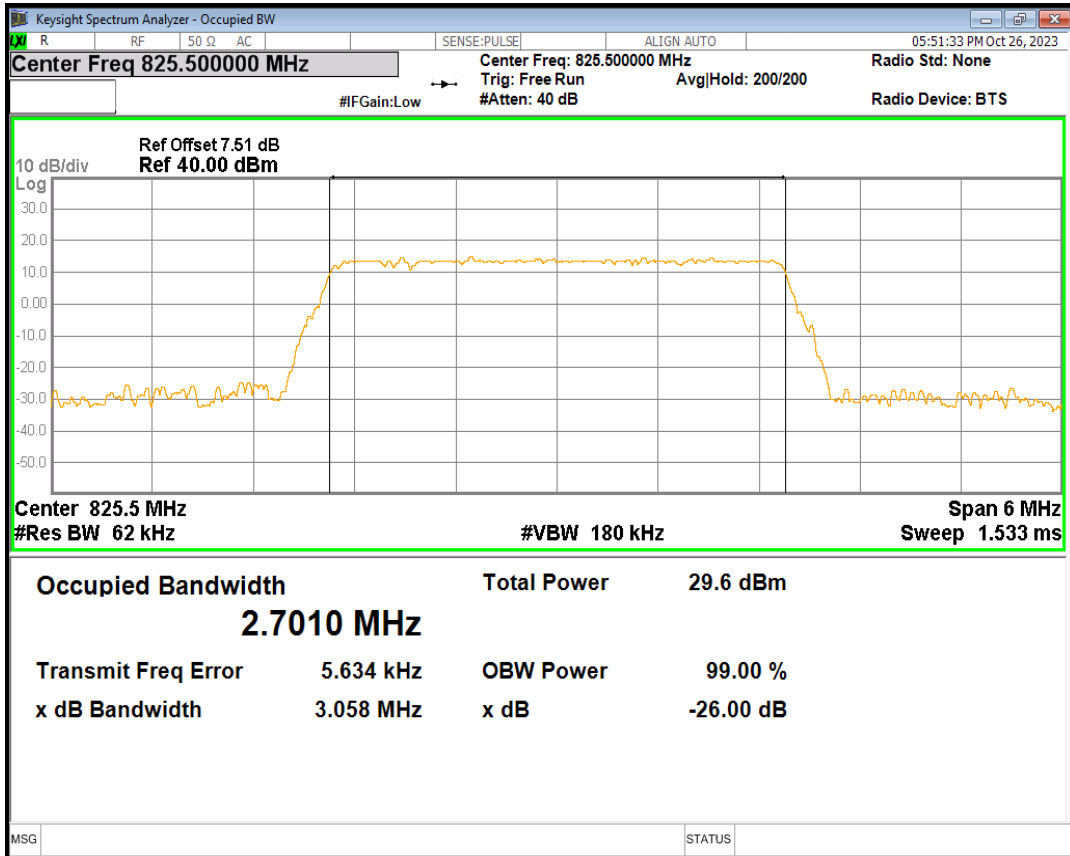

Band5 16QAM BW=10MHz Channel=20525 RB Size=50 Position=#0

Band5 16QAM BW=10MHz Channel=20600 RB Size=50 Position=#0

Band5 16QAM BW=3MHz Channel=20415 RB Size=15 Position=#0

Band5 16QAM BW=3MHz Channel=20525 RB Size=15 Position=#0