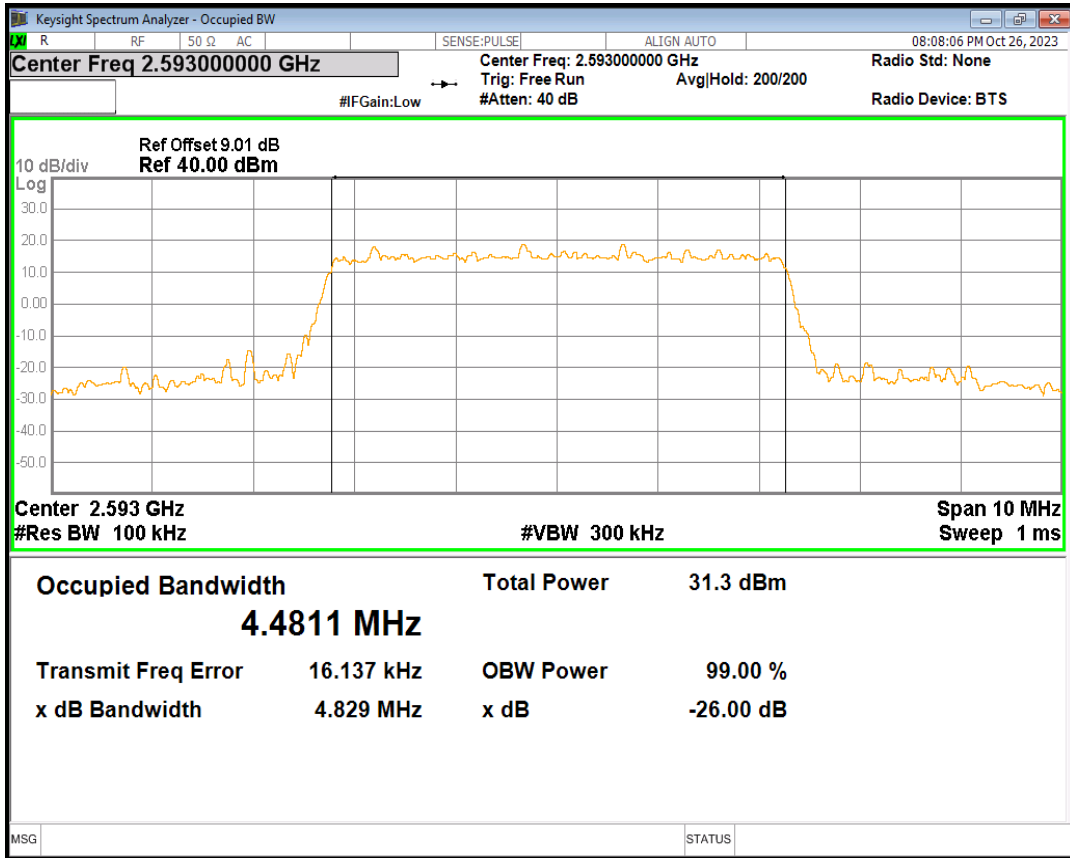

Band41 QPSK BW=5MHz Channel=40620 RB Size=25 Position=#0