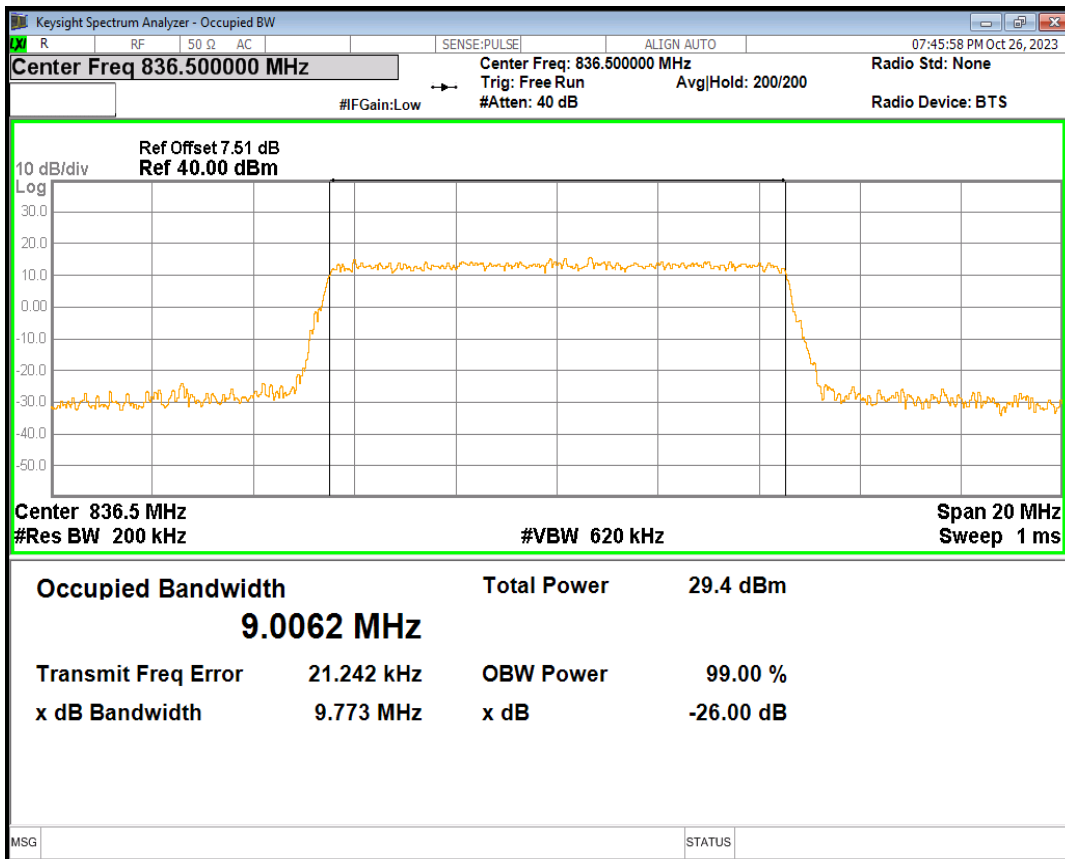

Band26(824-849) 16QAM BW=10MHz Channel=26915 RB Size=50 Position=#0