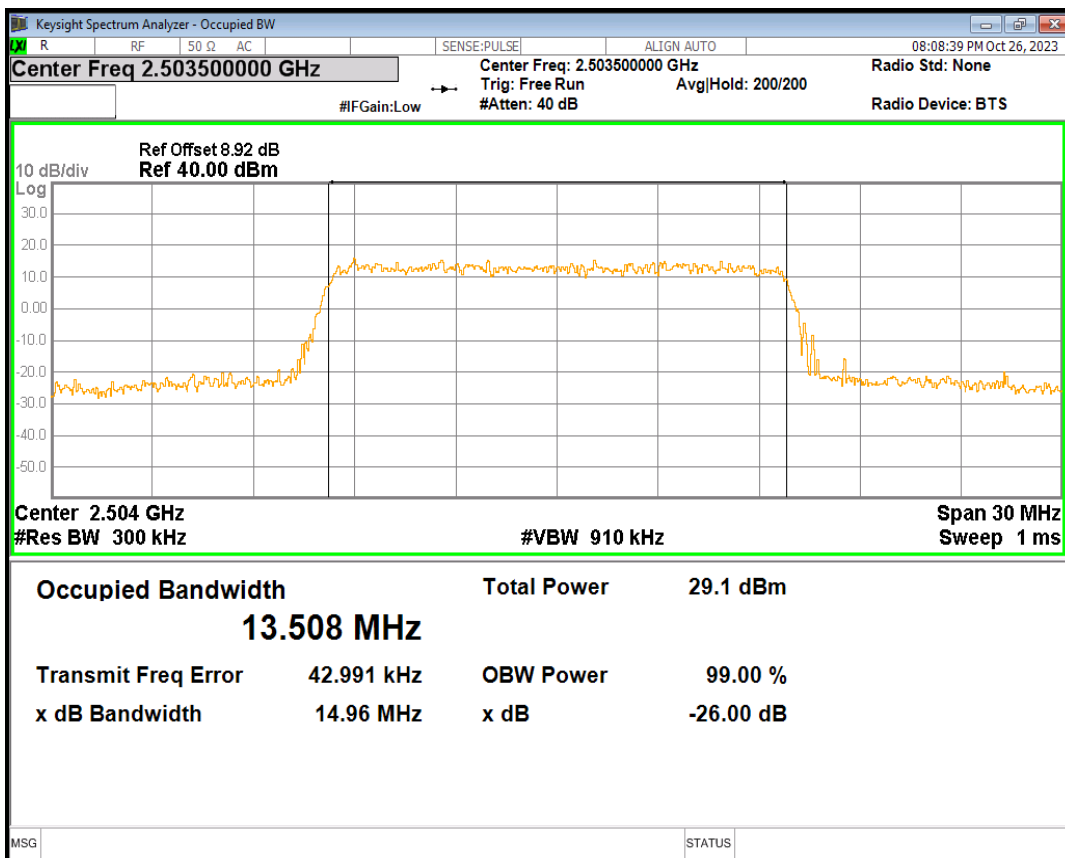

Band41 16QAM BW=10MHz Channel=39700 RB Size=50 Position=#0

Band41 16QAM BW=10MHz Channel=40620 RB Size=50 Position=#0

Band41 16QAM BW=10MHz Channel=41540 RB Size=50 Position=#0

Band41 16QAM BW=15MHz Channel=39725 RB Size=75 Position=#0