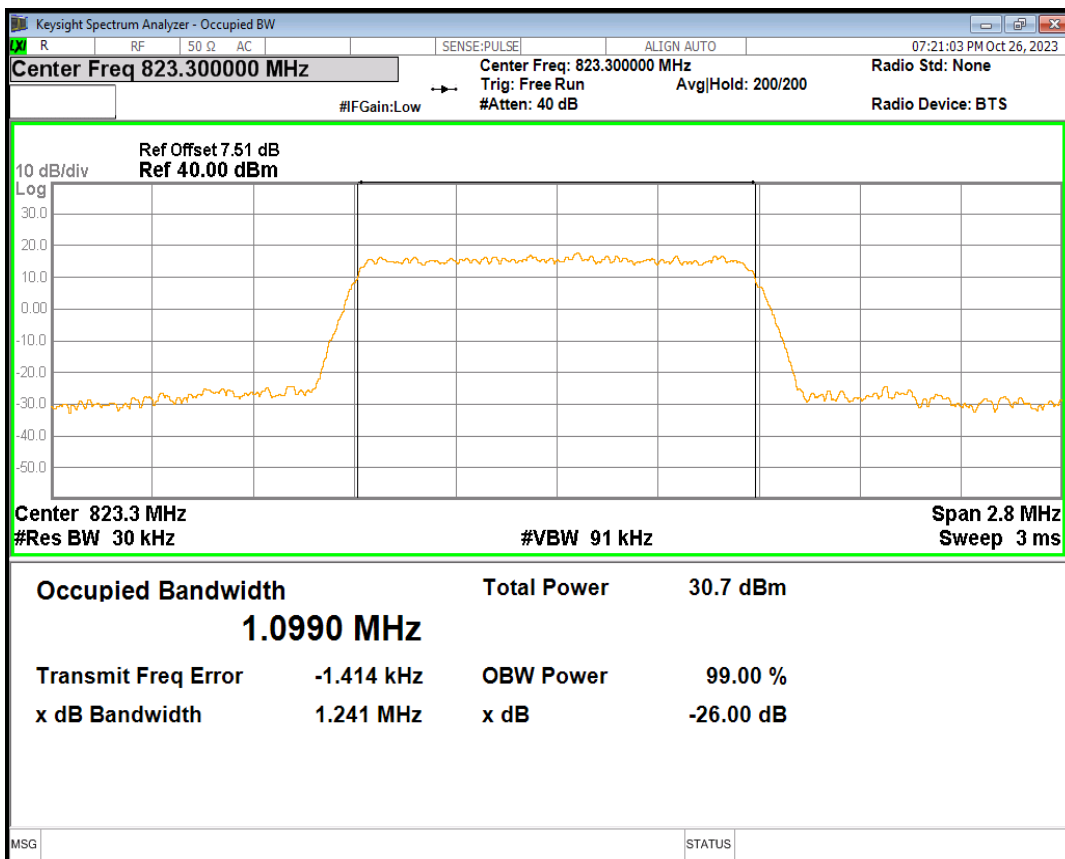

Band26(814-824) 16QAM BW=5MHz Channel=26765 RB Size=25 Position=#0

Band26(814-824) QPSK BW=1.4MHz Channel=26697 RB Size=6 Position=#0

Band26(814-824) QPSK BW=1.4MHz Channel=26740 RB Size=6 Position=#0

Band26(814-824) QPSK BW=1.4MHz Channel=26783 RB Size=6 Position=#0