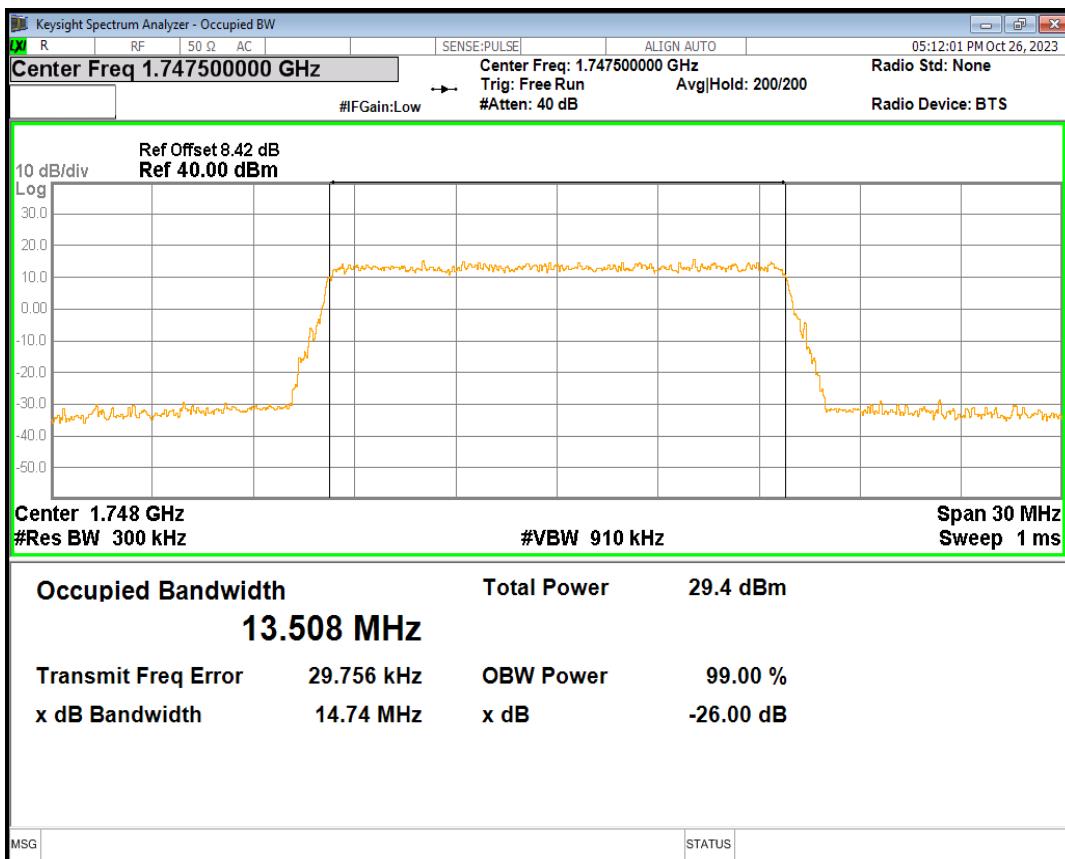

Band4 16QAM BW=15MHz Channel=20325 RB Size=75 Position=#0