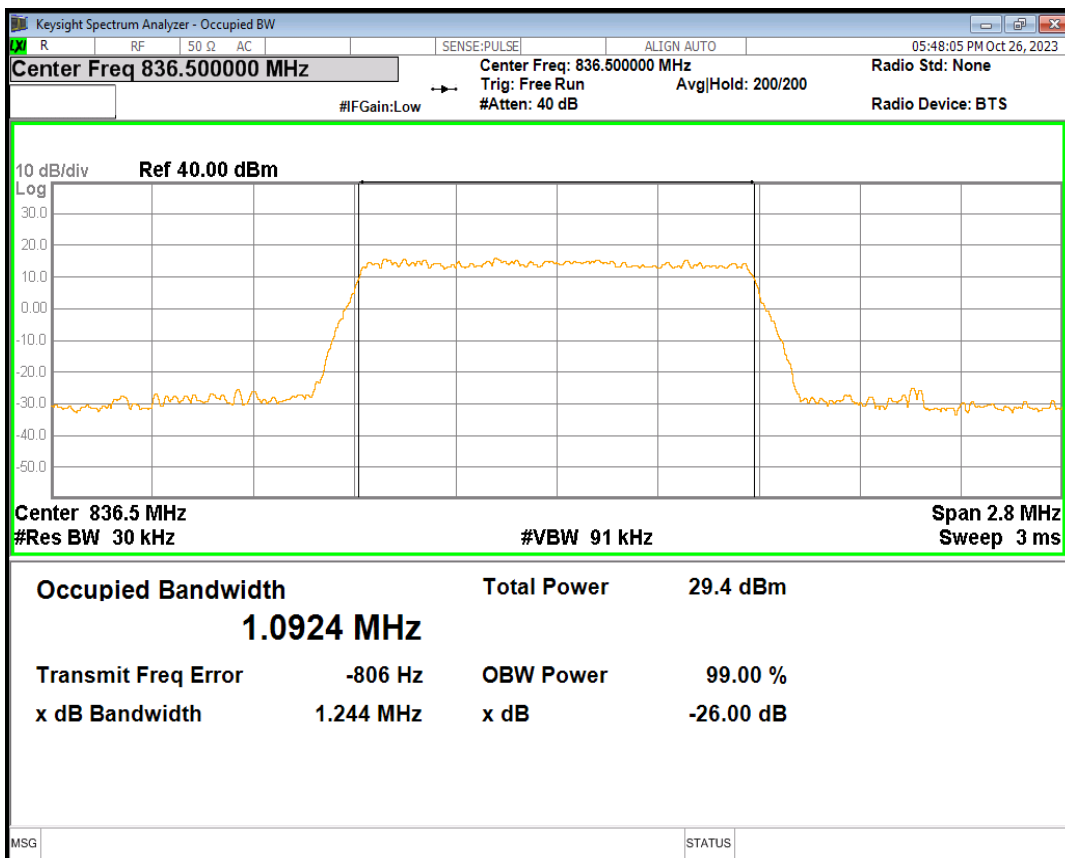

Band5 16QAM BW=1.4MHz Channel=20525 RB Size=6 Position=#0