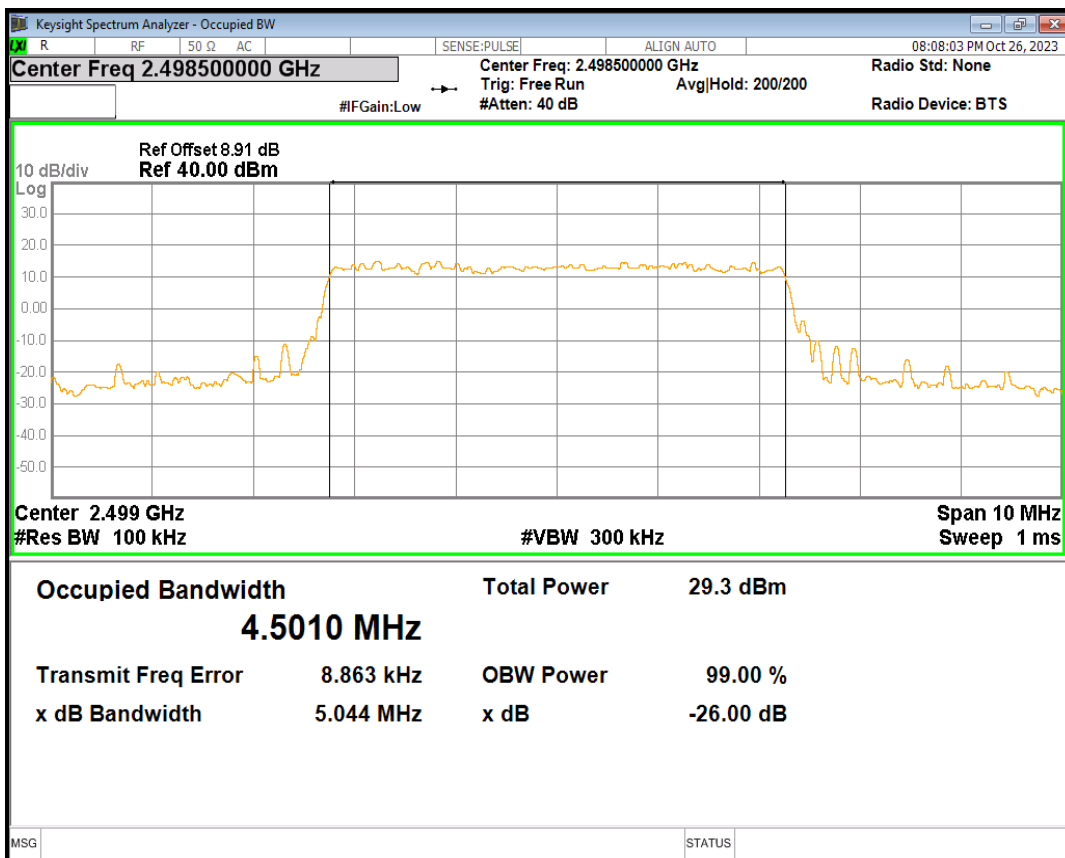

Band41 16QAM BW=5MHz Channel=39675 RB Size=25 Position=#0