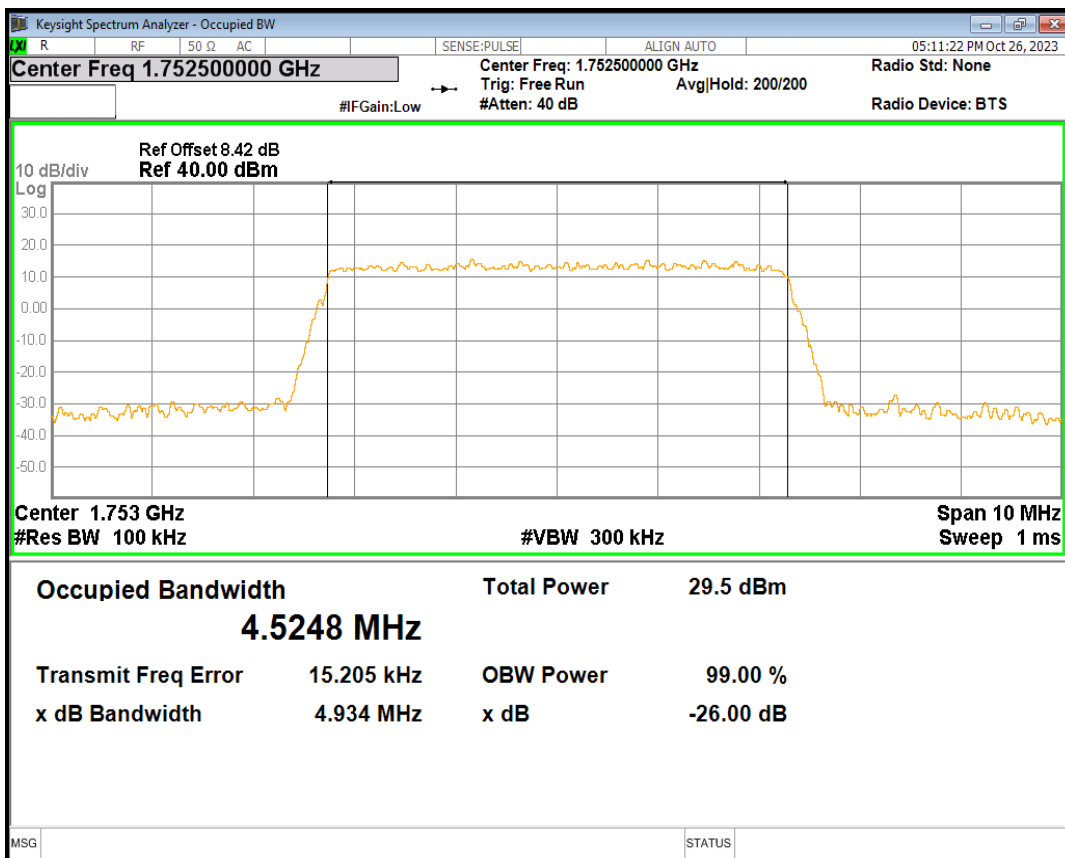

Band4 16QAM BW=5MHz Channel=20375 RB Size=25 Position=#0