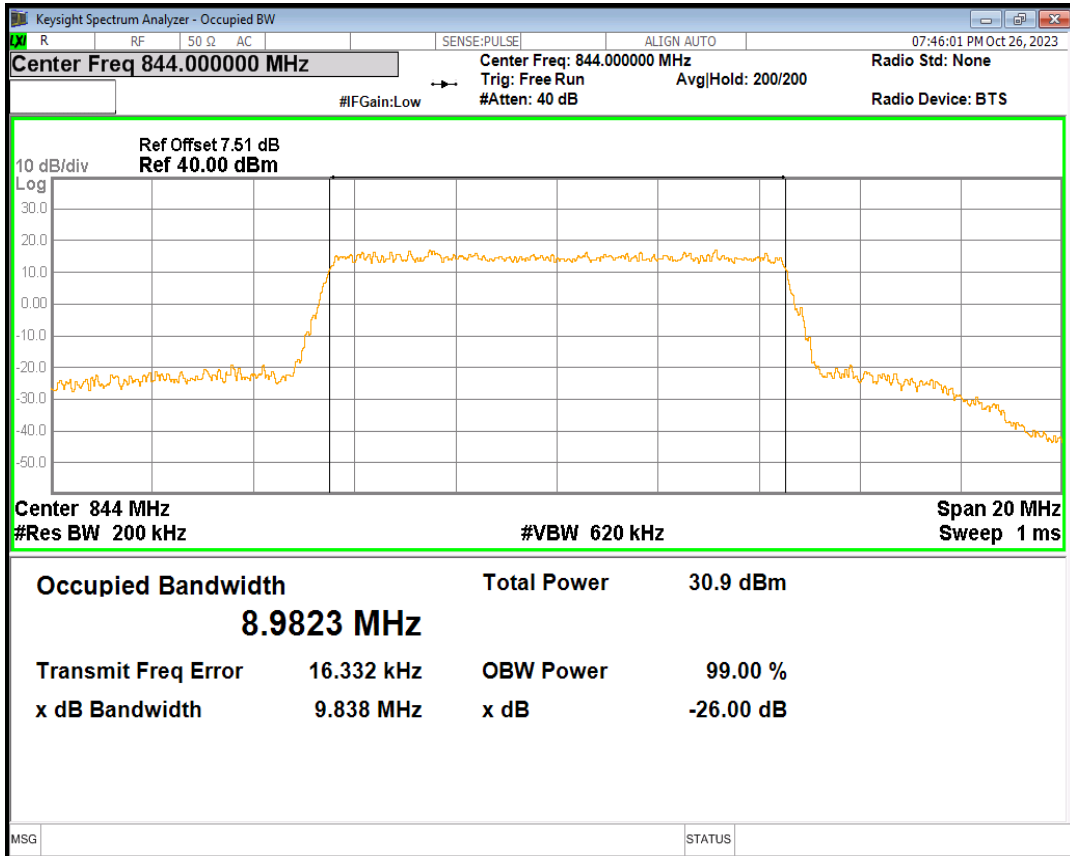

Band26(824-849) QPSK BW=10MHz Channel=26990 RB Size=50 Position=#0