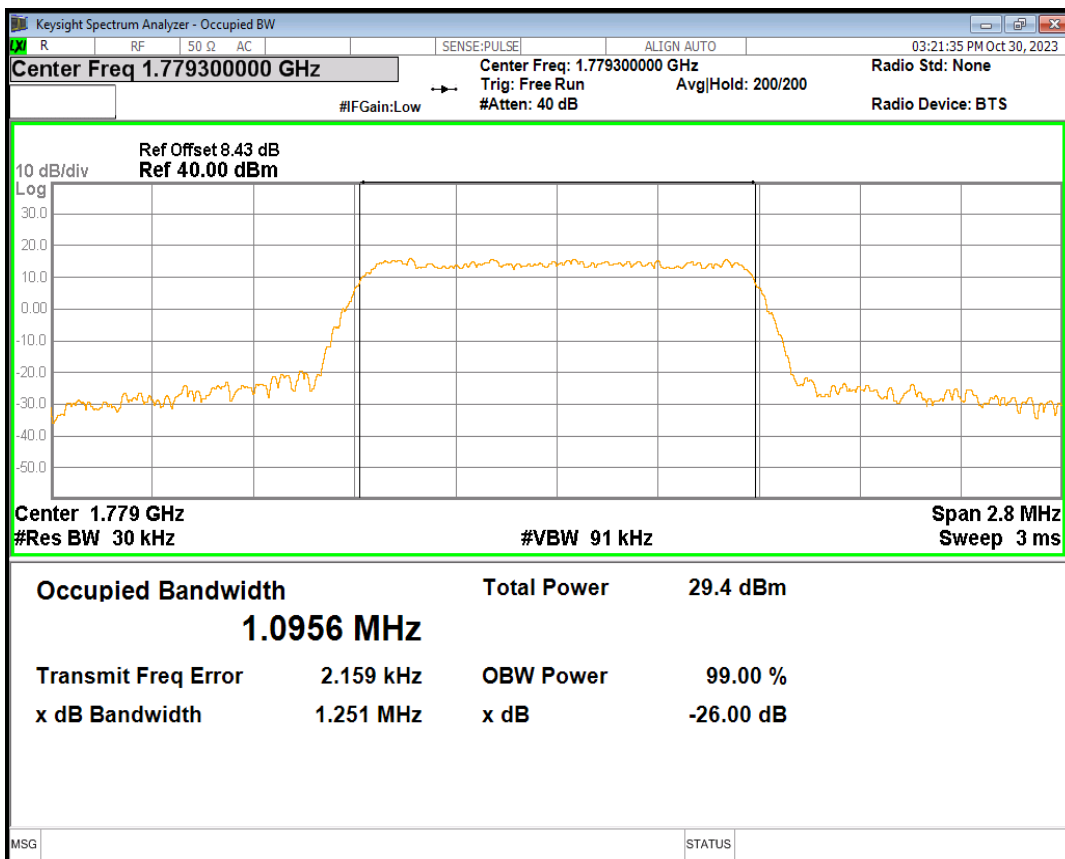

Band66 16QAM BW=1.4MHz Channel=132665 RB Size=6 Position=#0