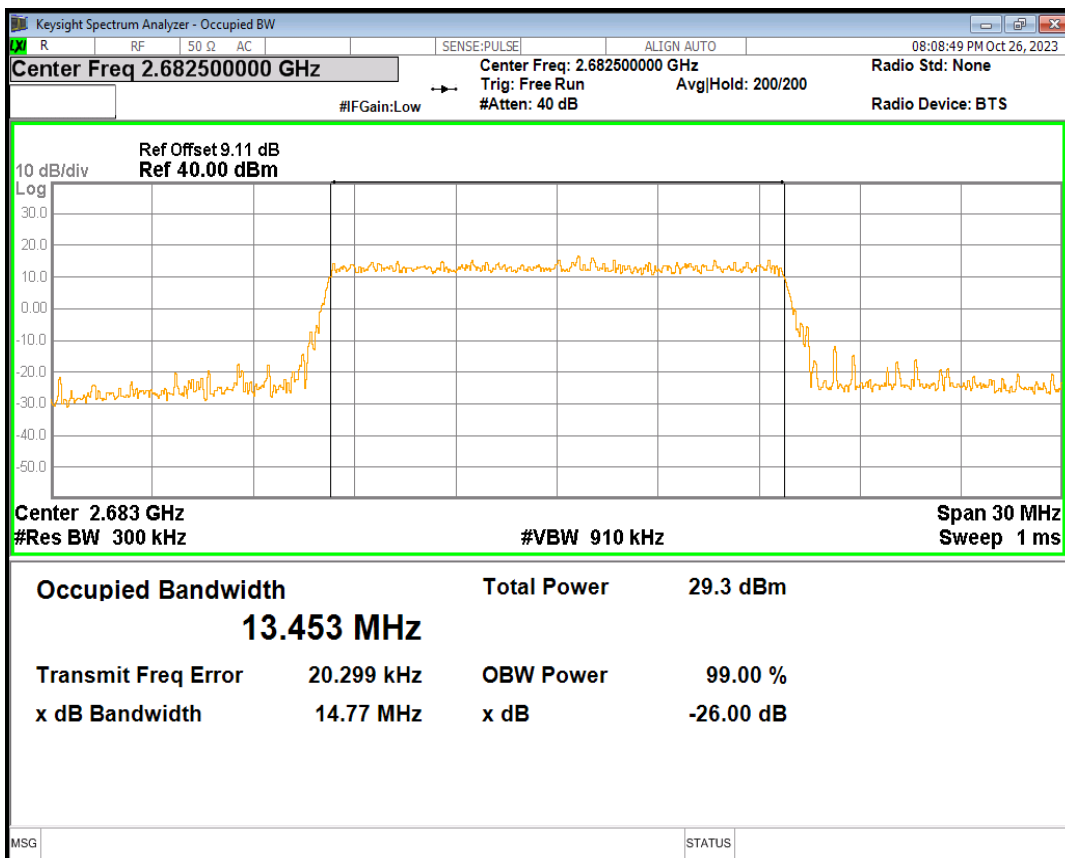

Band41 16QAM BW=15MHz Channel=41515 RB Size=75 Position=#0