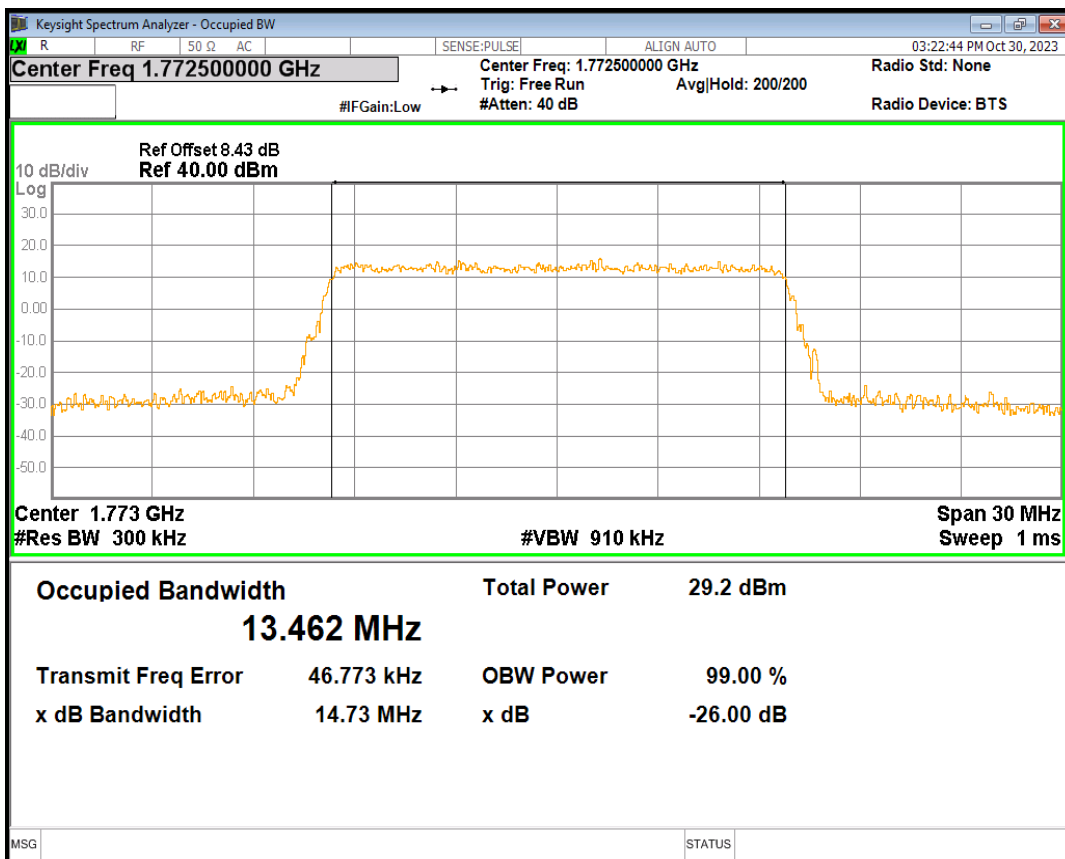

Band66 16QAM BW=15MHz Channel=132597 RB Size=75 Position=#0