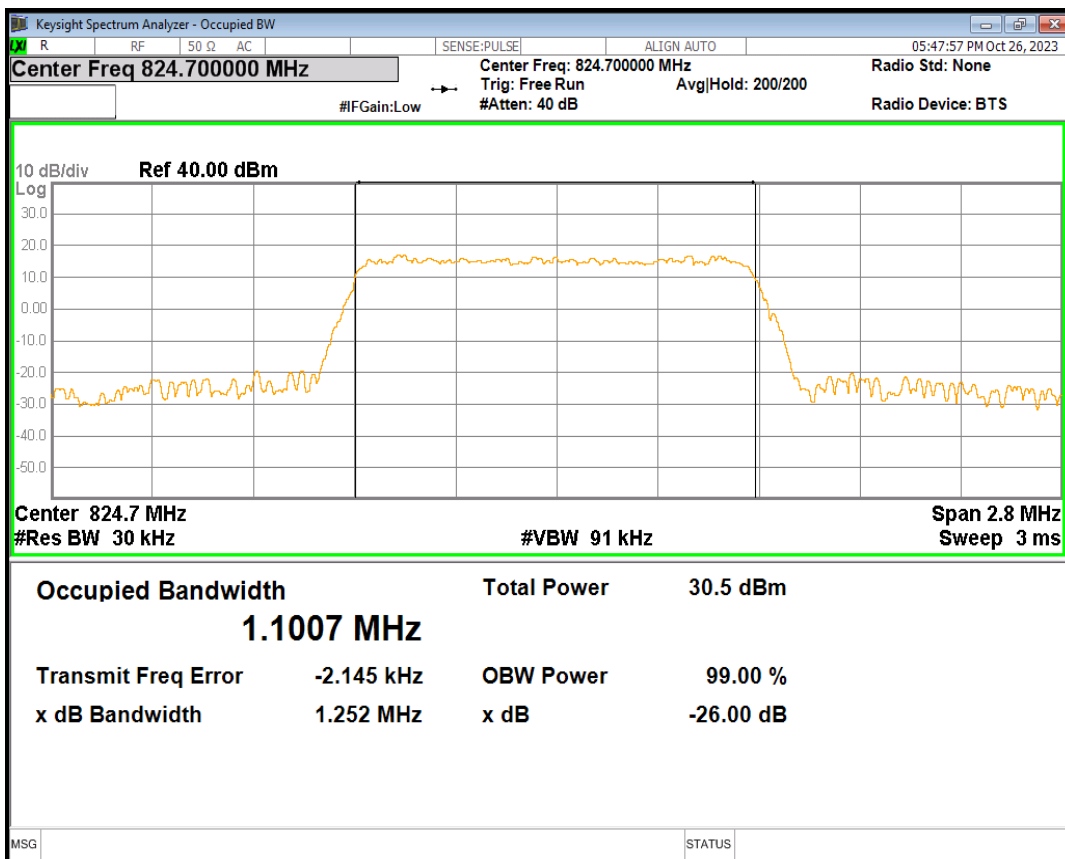

Band5 QPSK BW=1.4MHz Channel=20407 RB Size=6 Position=#0