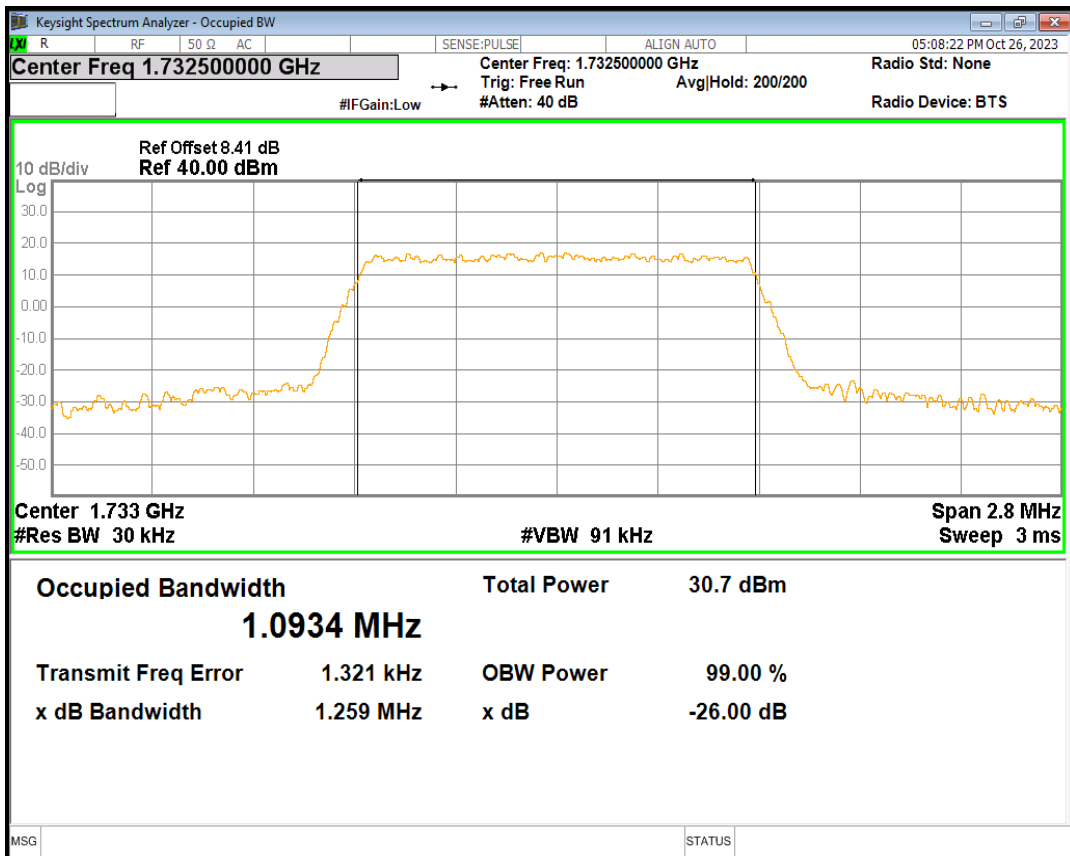

Band4 16QAM BW=5MHz Channel=20175 RB Size=25 Position=#0

Band4 16QAM BW=5MHz Channel=20375 RB Size=25 Position=#0

Band4 QPSK BW=1.4MHz Channel=19957 RB Size=6 Position=#0

Band4 QPSK BW=1.4MHz Channel=20175 RB Size=6 Position=#0