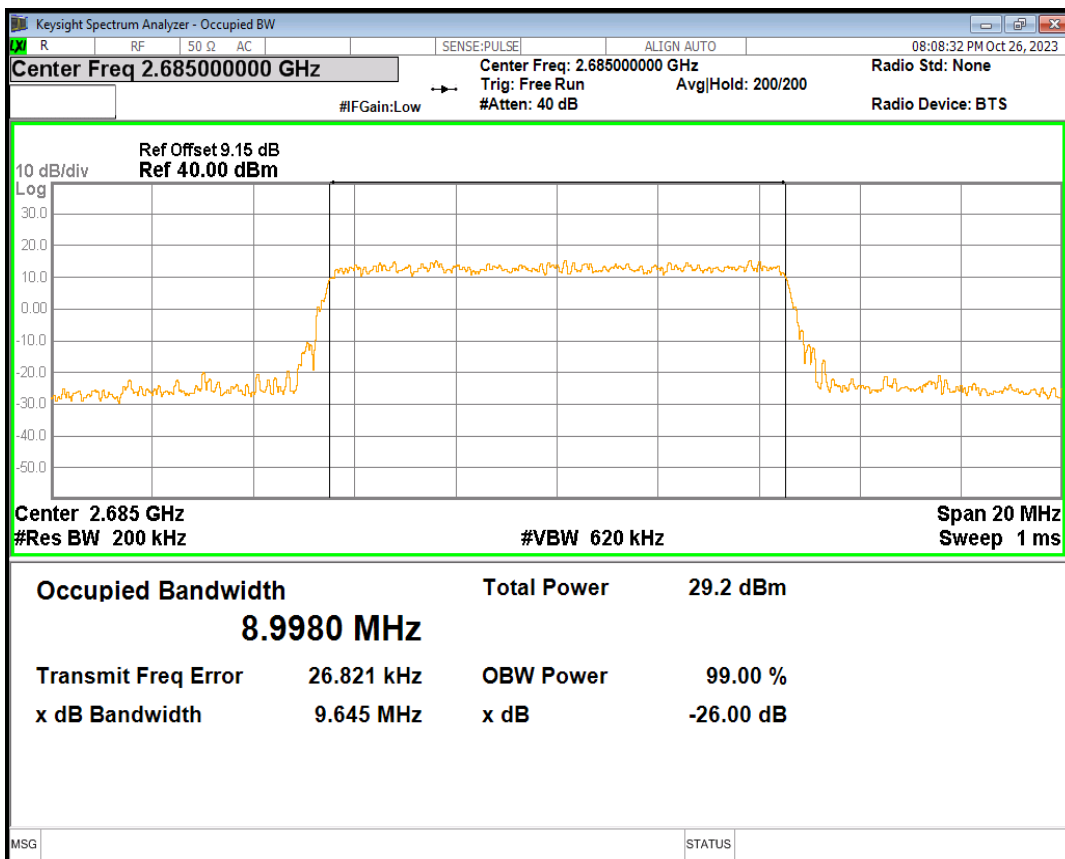

Band41 16QAM BW=10MHz Channel=41540 RB Size=50 Position=#0