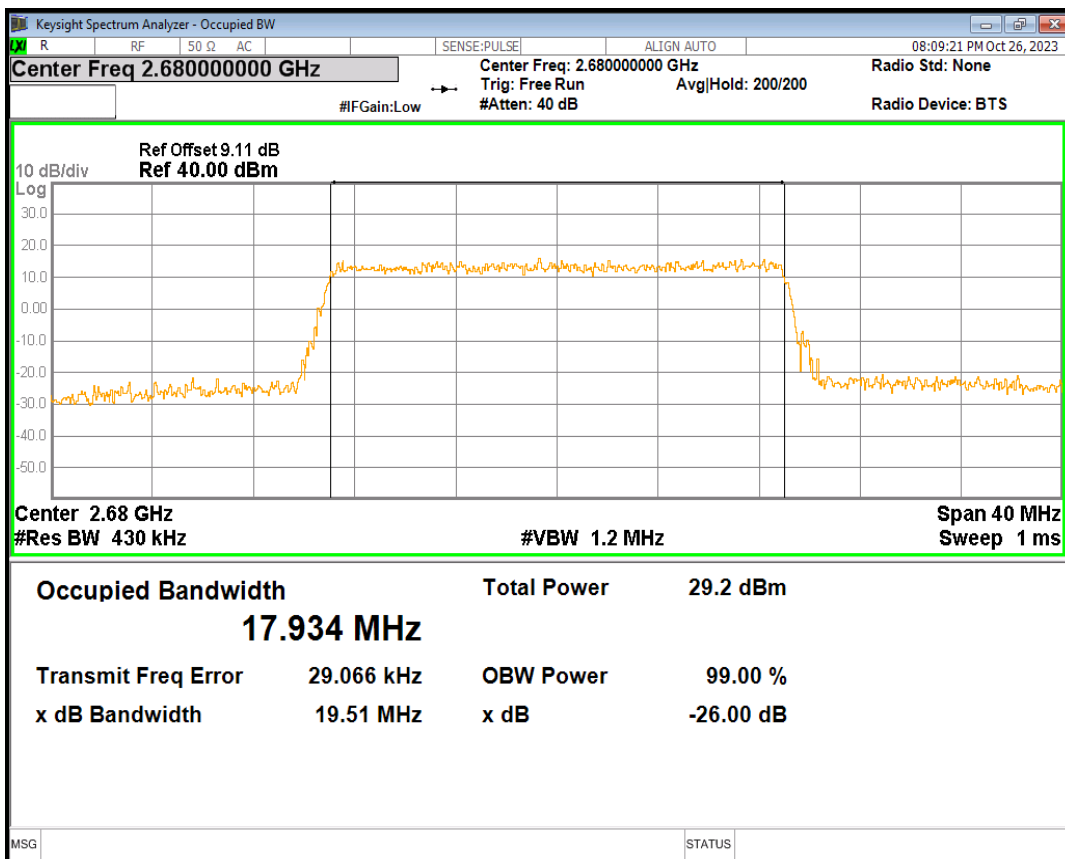

Band41 16QAM BW=20MHz Channel=41490 RB Size=100 Position=#0