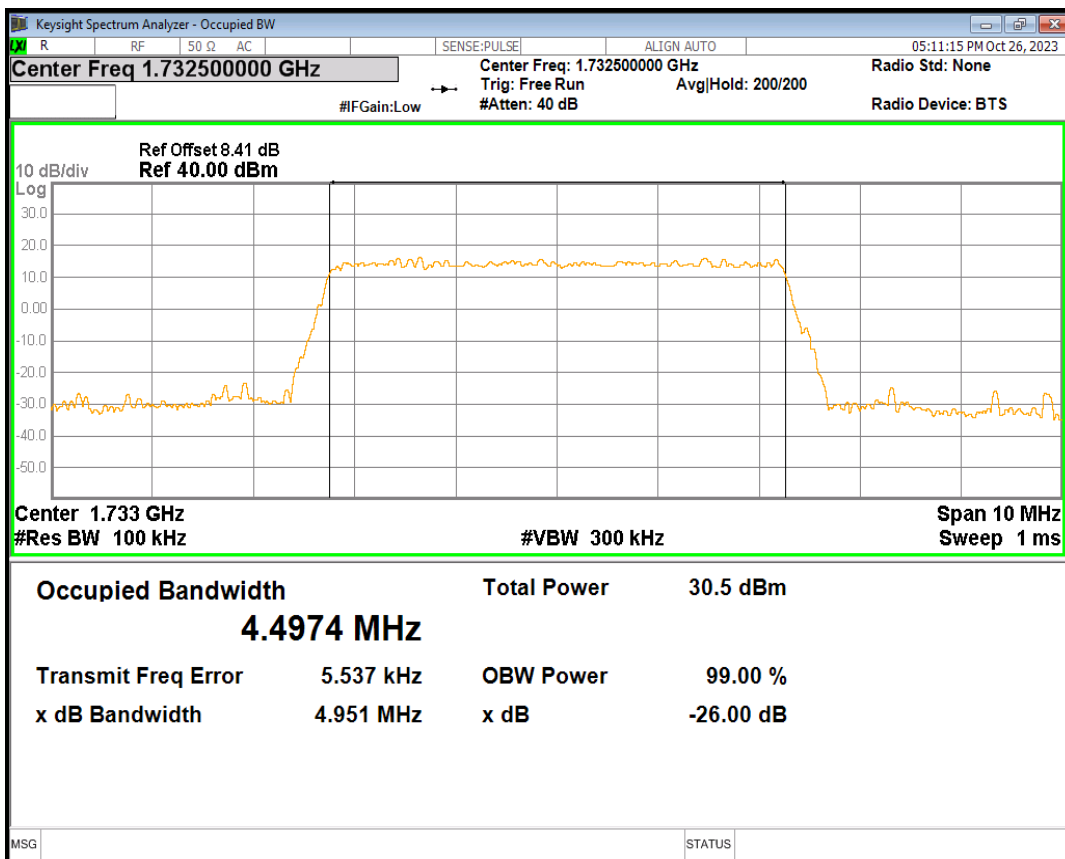

Band4 QPSK BW=3MHz Channel=20385 RB Size=15 Position=#0

Band4 QPSK BW=5MHz Channel=19975 RB Size=25 Position=#0

Band4 QPSK BW=5MHz Channel=20175 RB Size=25 Position=#0

Band4 QPSK BW=5MHz Channel=20375 RB Size=25 Position=#0