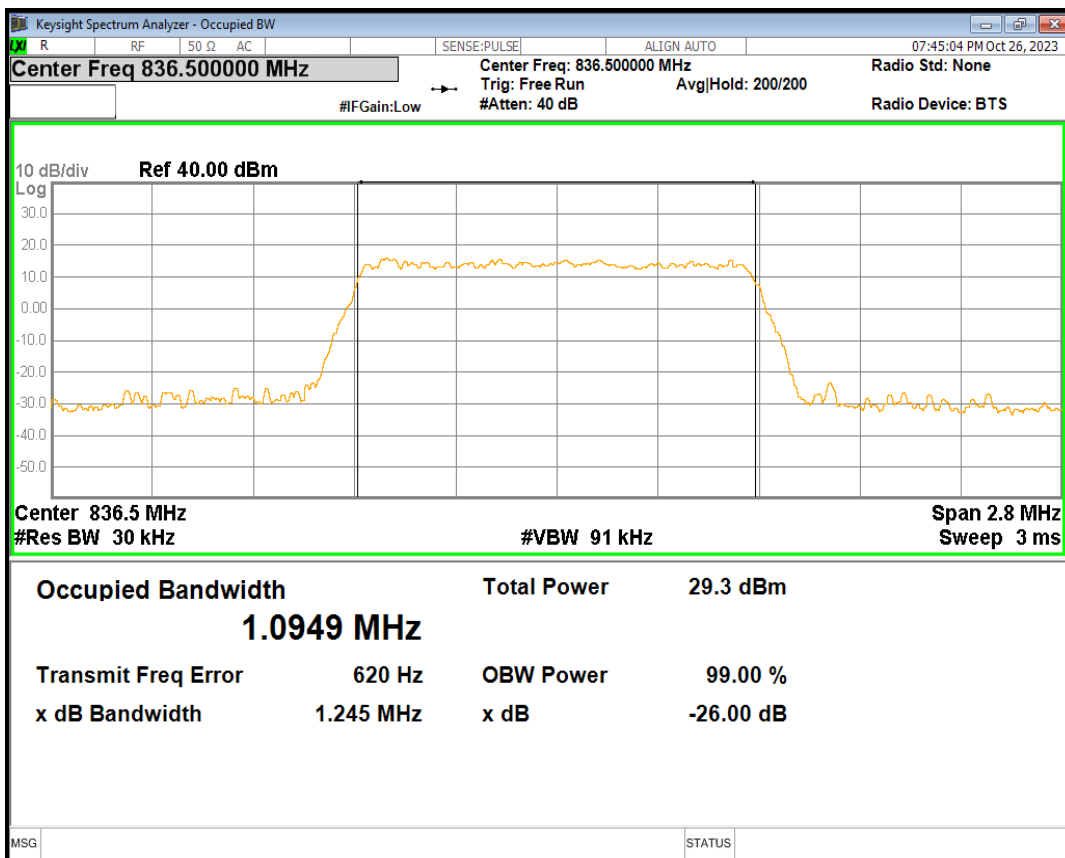

Band26(824-849) 16QAM BW=1.4MHz Channel=26915 RB Size=6 Position=#0