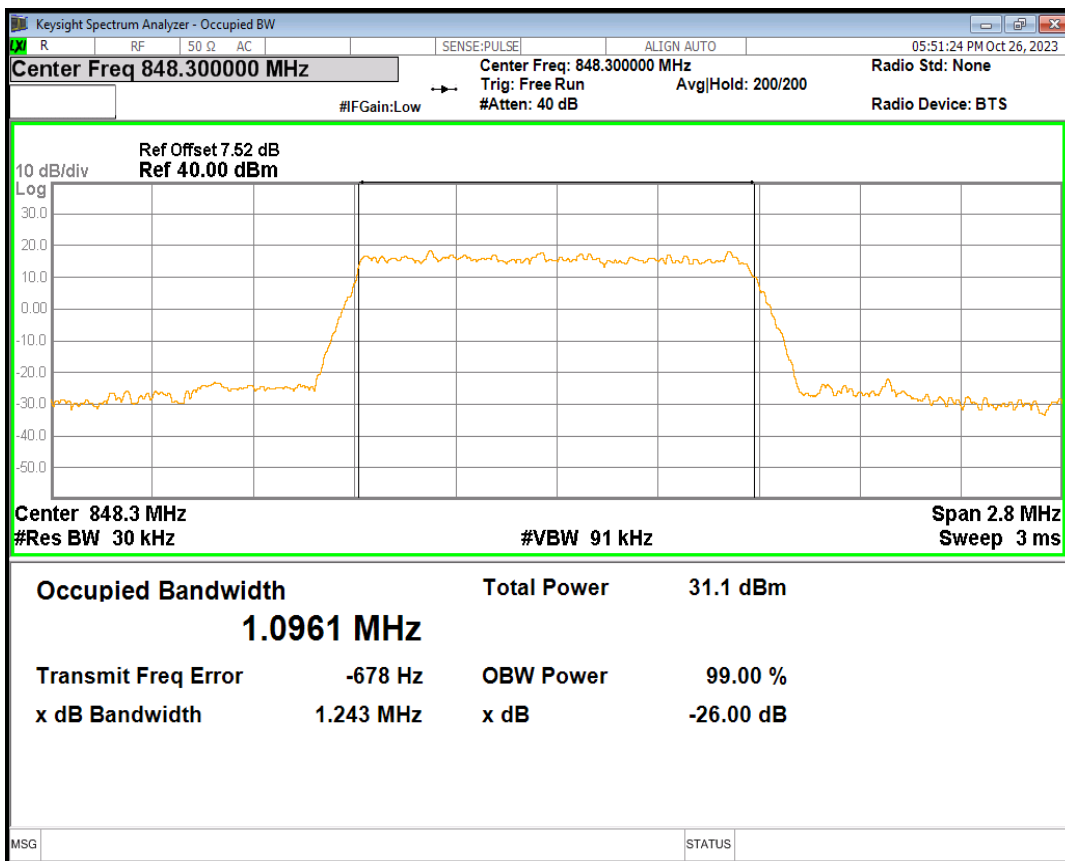

Band5 QPSK BW=1.4MHz Channel=20643 RB Size=6 Position=#0