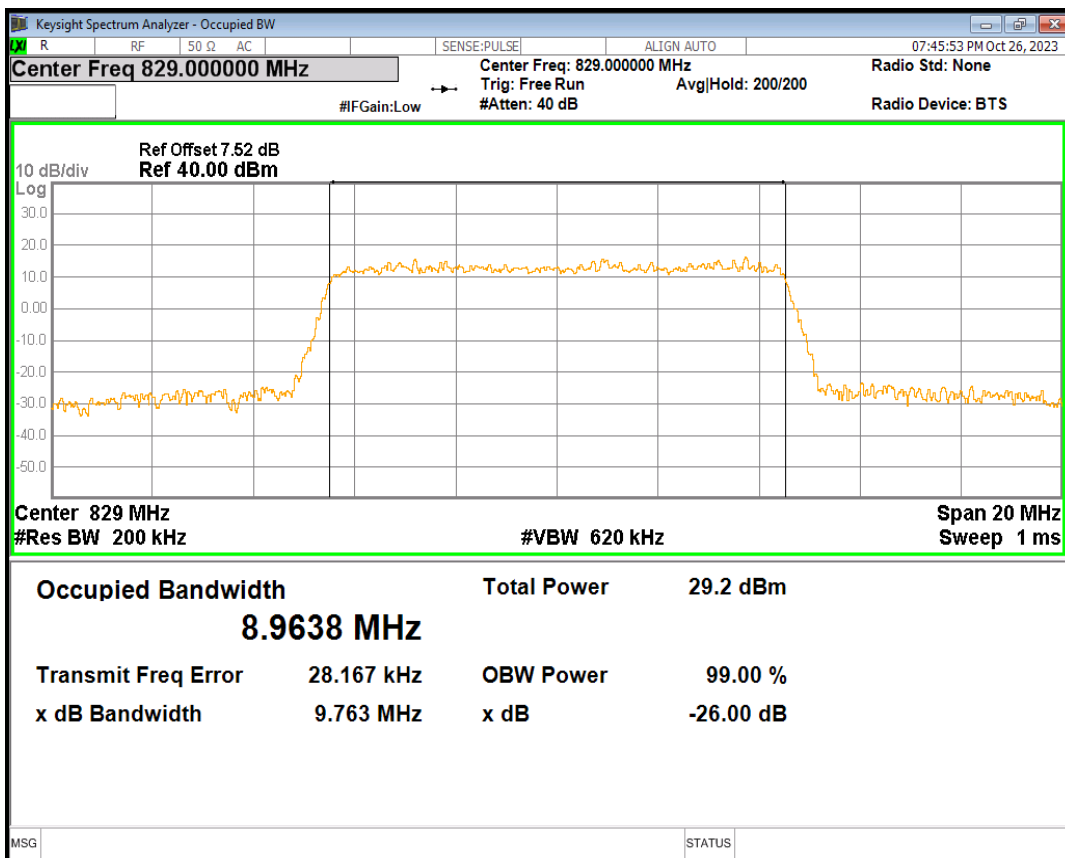

Band26(824-849) 16QAM BW=10MHz Channel=26840 RB Size=50 Position=#0