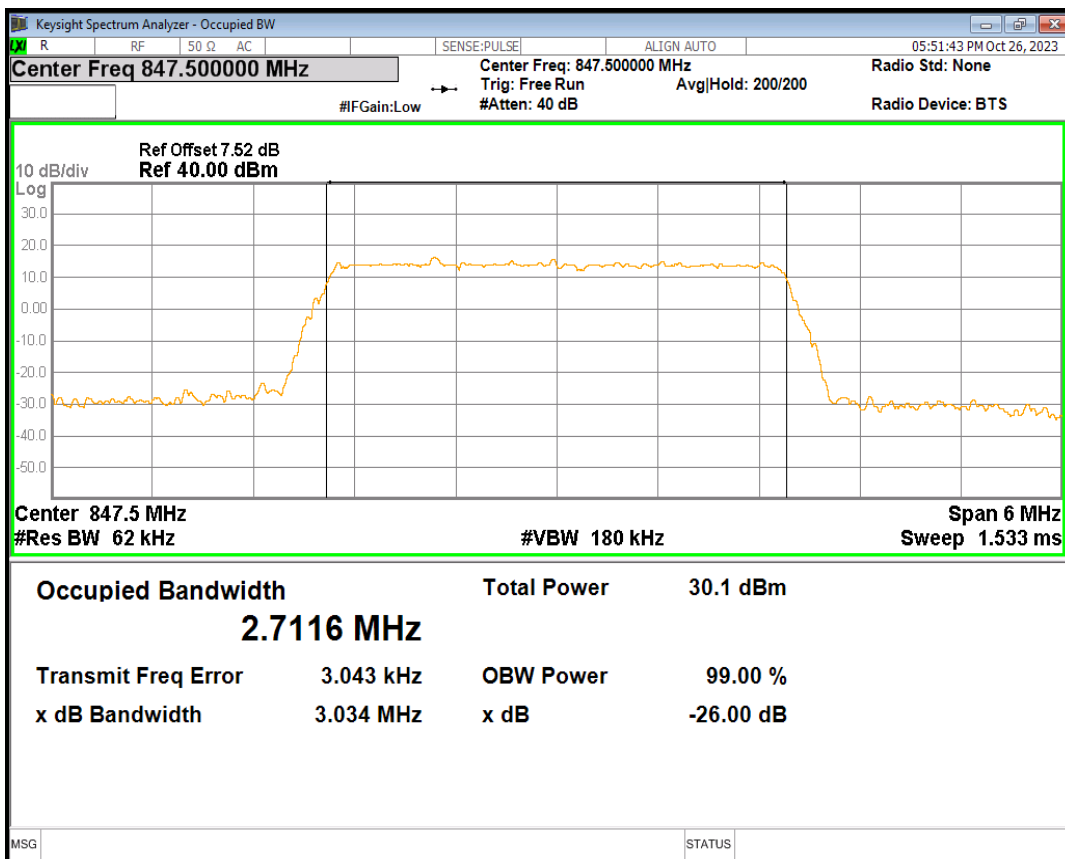

Band5 16QAM BW=3MHz Channel=20635 RB Size=15 Position=#0