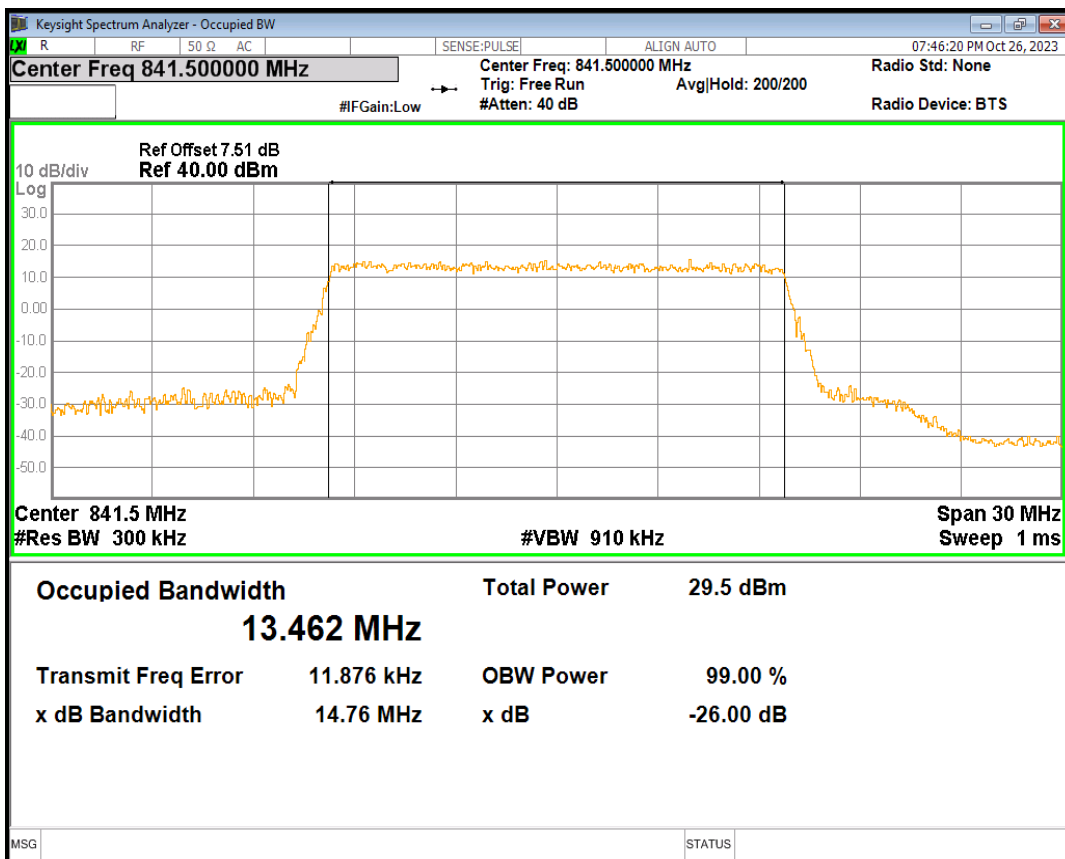

Band26(824-849) 16QAM BW=15MHz Channel=26965 RB Size=75 Position=#0