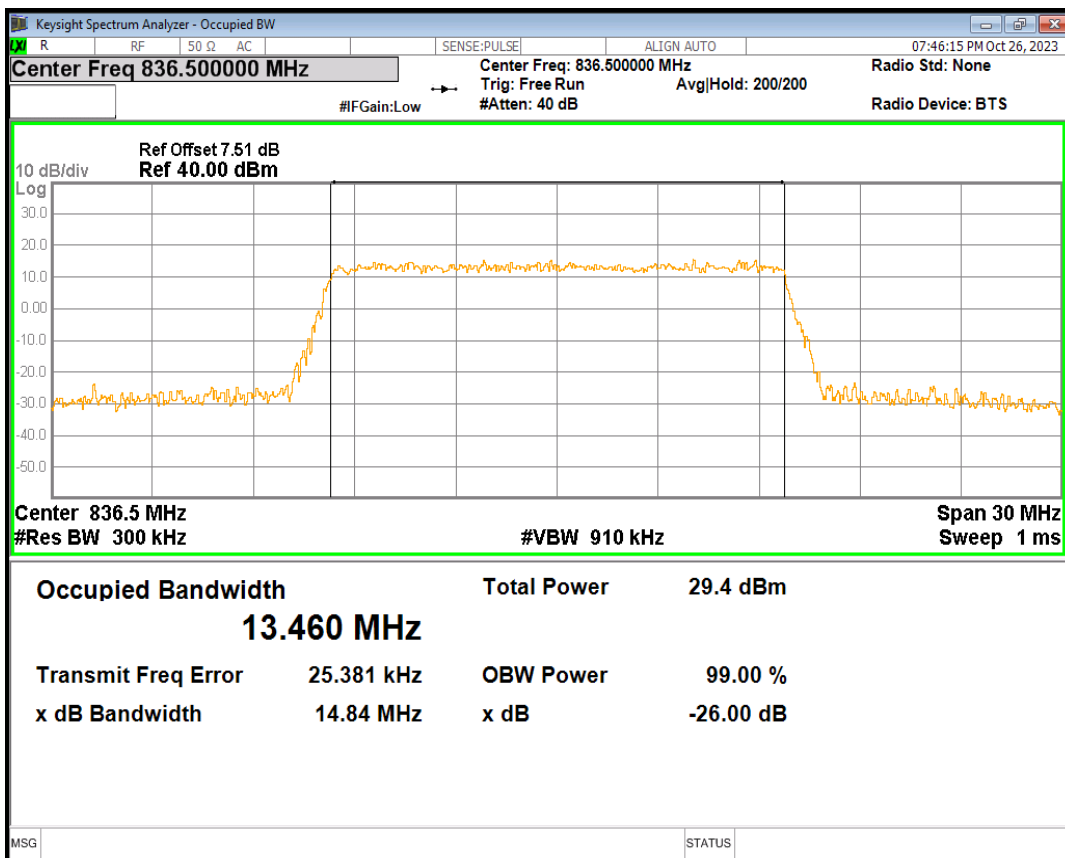

Band26(824-849) 16QAM BW=15MHz Channel=26915 RB Size=75 Position=#0