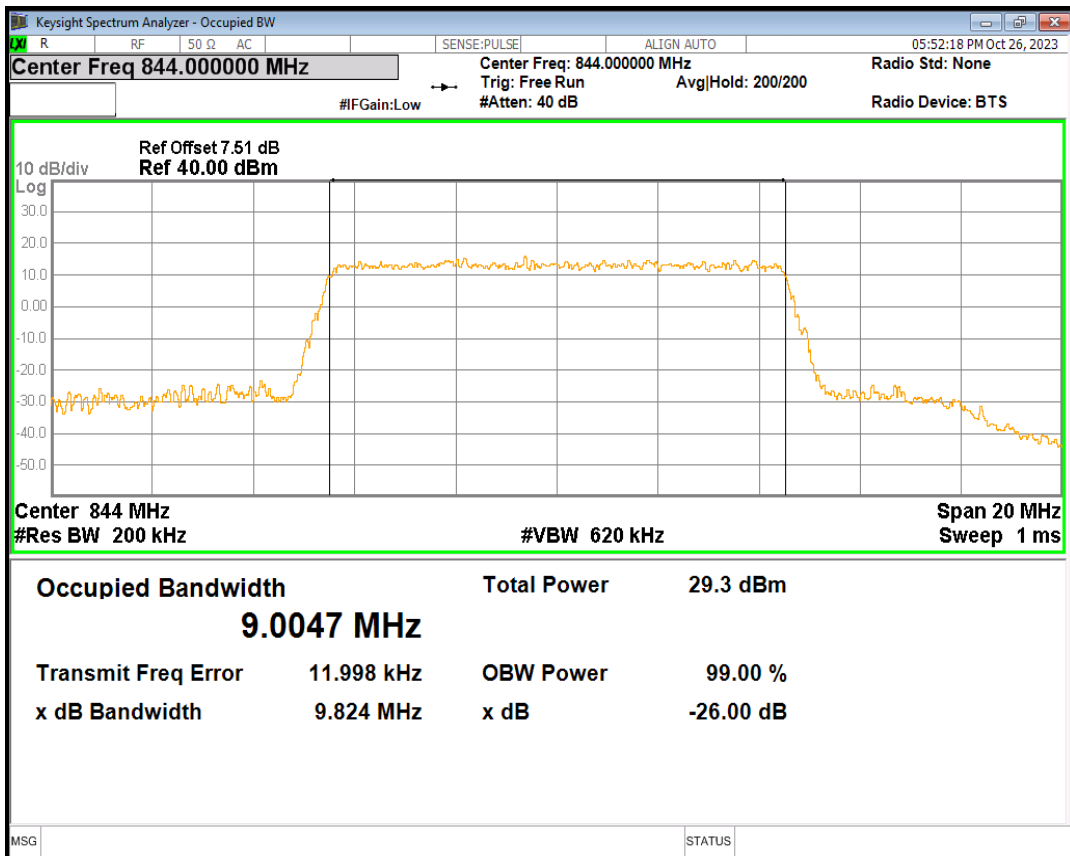

Band5 16QAM BW=10MHz Channel=20600 RB Size=50 Position=#0