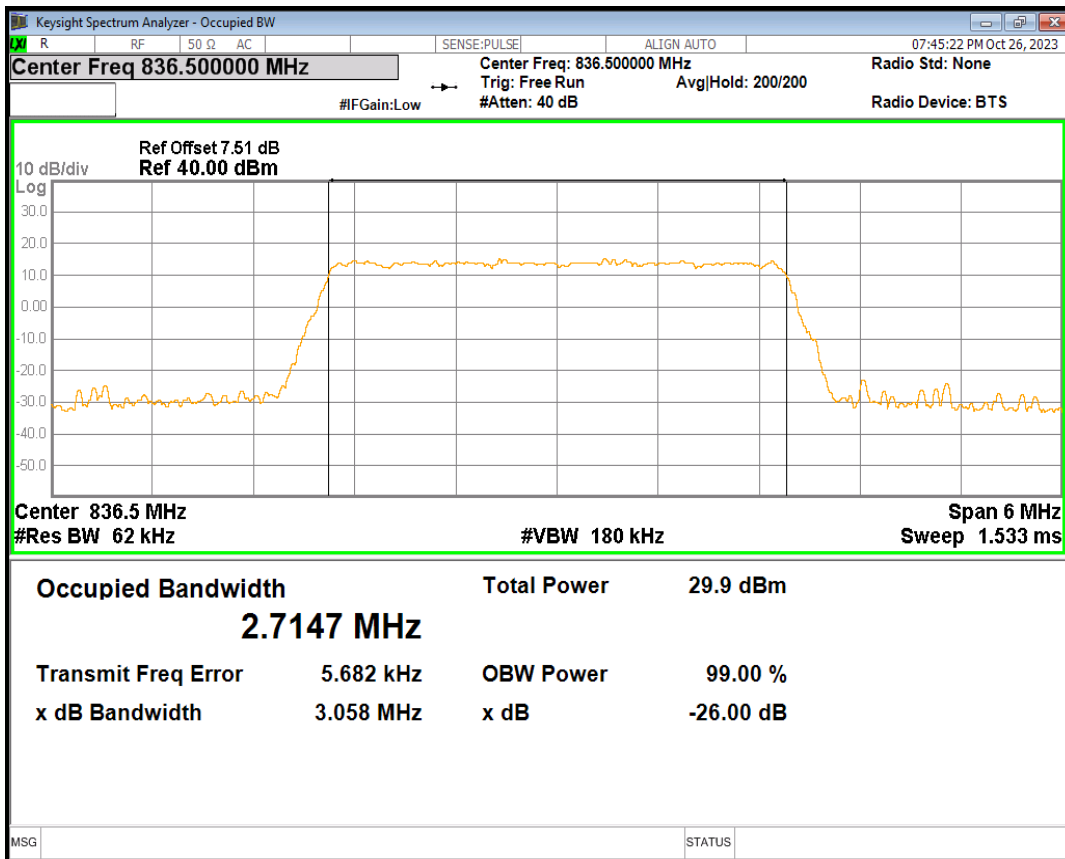

Band26(824-849) 16QAM BW=3MHz Channel=26915 RB Size=15 Position=#0