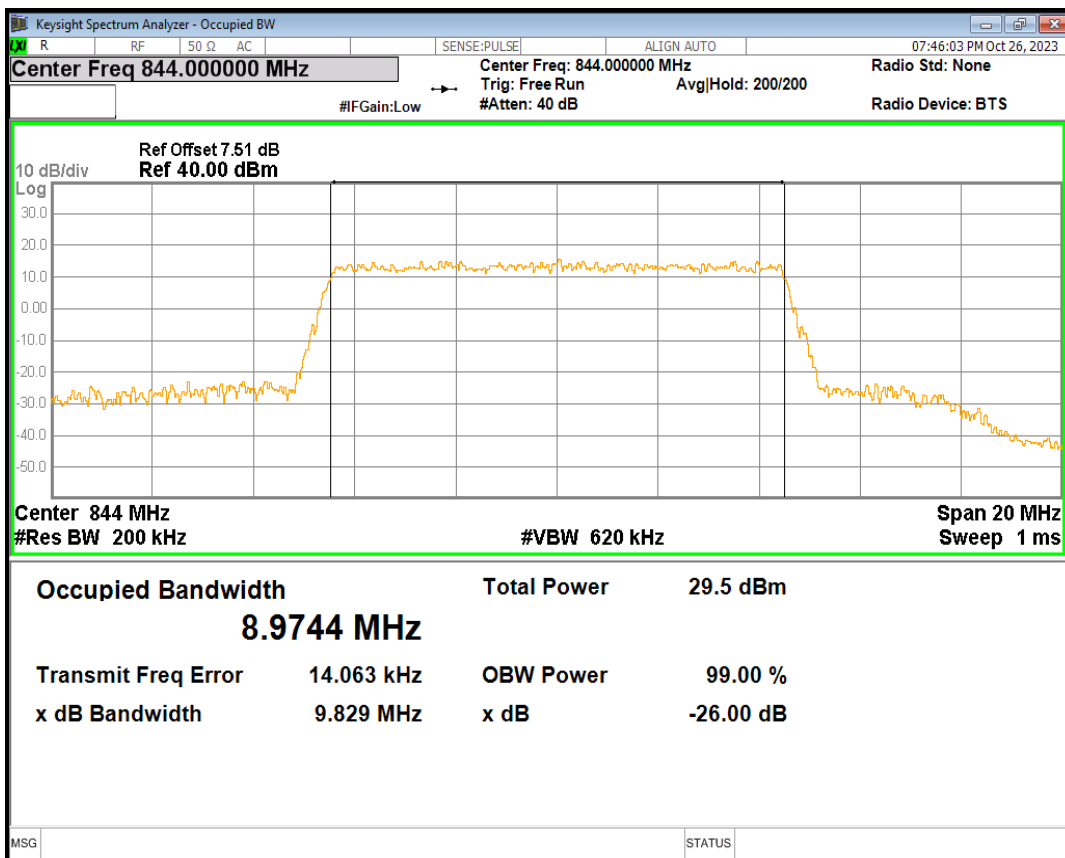

Band26(824-849) 16QAM BW=10MHz Channel=26990 RB Size=50 Position=#0