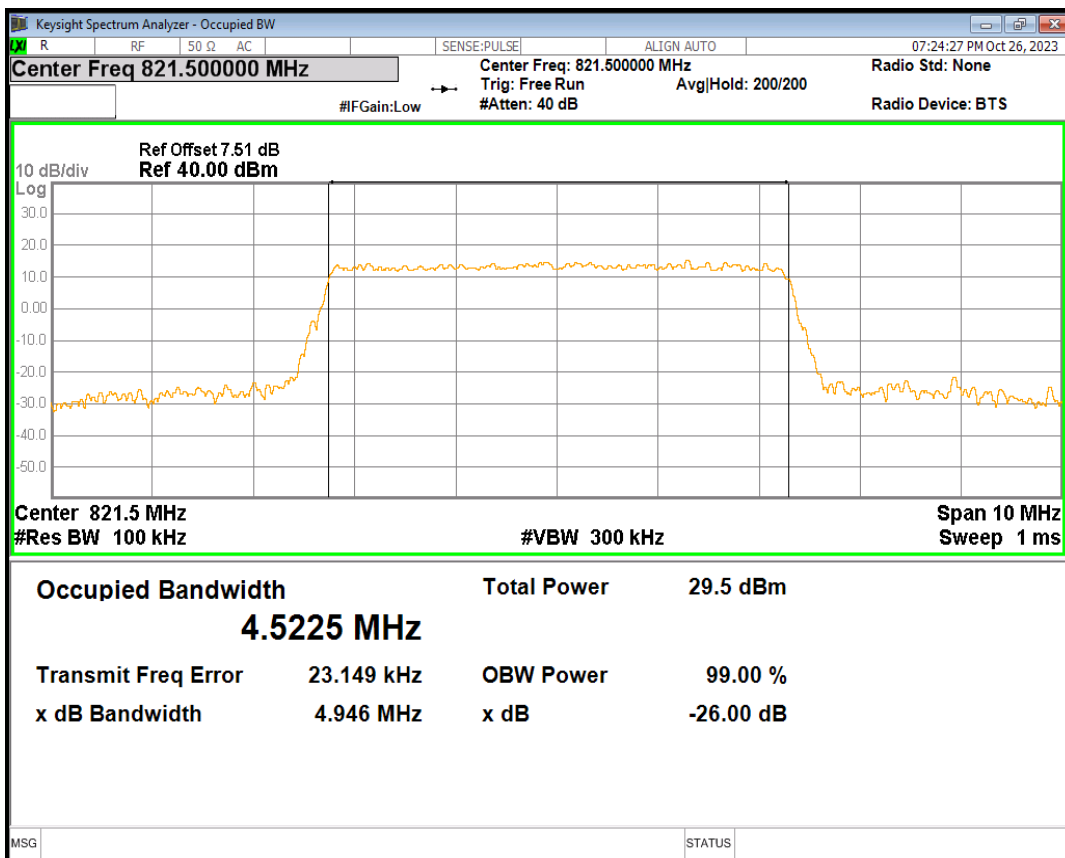

Band26(814-824) 16QAM BW=5MHz Channel=26765 RB Size=25 Position=#0