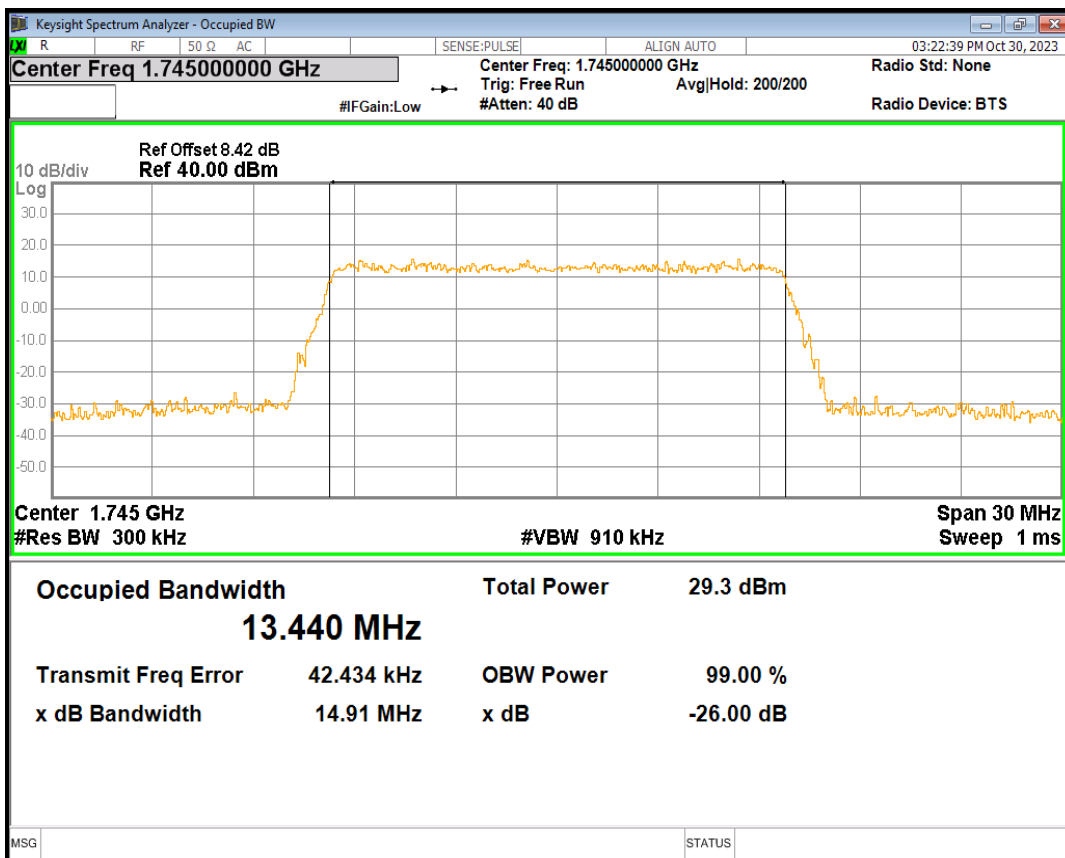

Band66 16QAM BW=10MHz Channel=132322 RB Size=50 Position=#0

Band66 16QAM BW=10MHz Channel=132622 RB Size=50 Position=#0

Band66 16QAM BW=15MHz Channel=132047 RB Size=75 Position=#0

Band66 16QAM BW=15MHz Channel=132322 RB Size=75 Position=#0