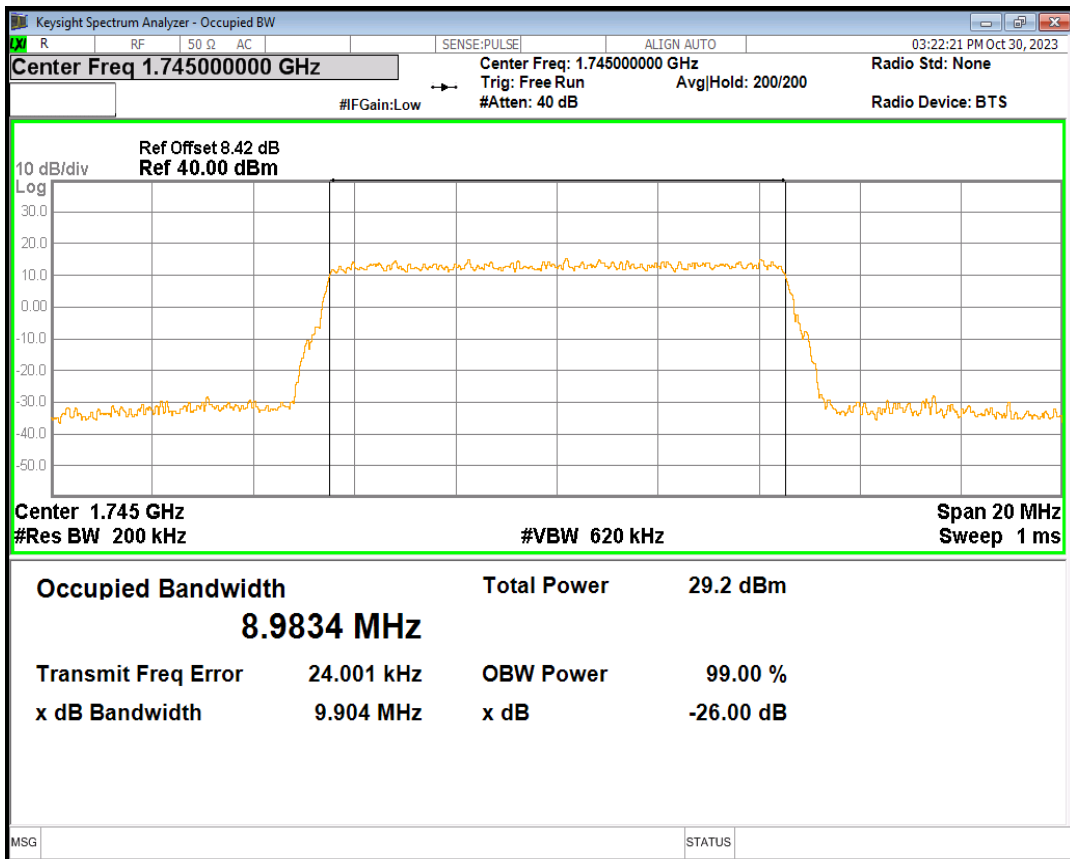

Band66 16QAM BW=10MHz Channel=132322 RB Size=50 Position=#0