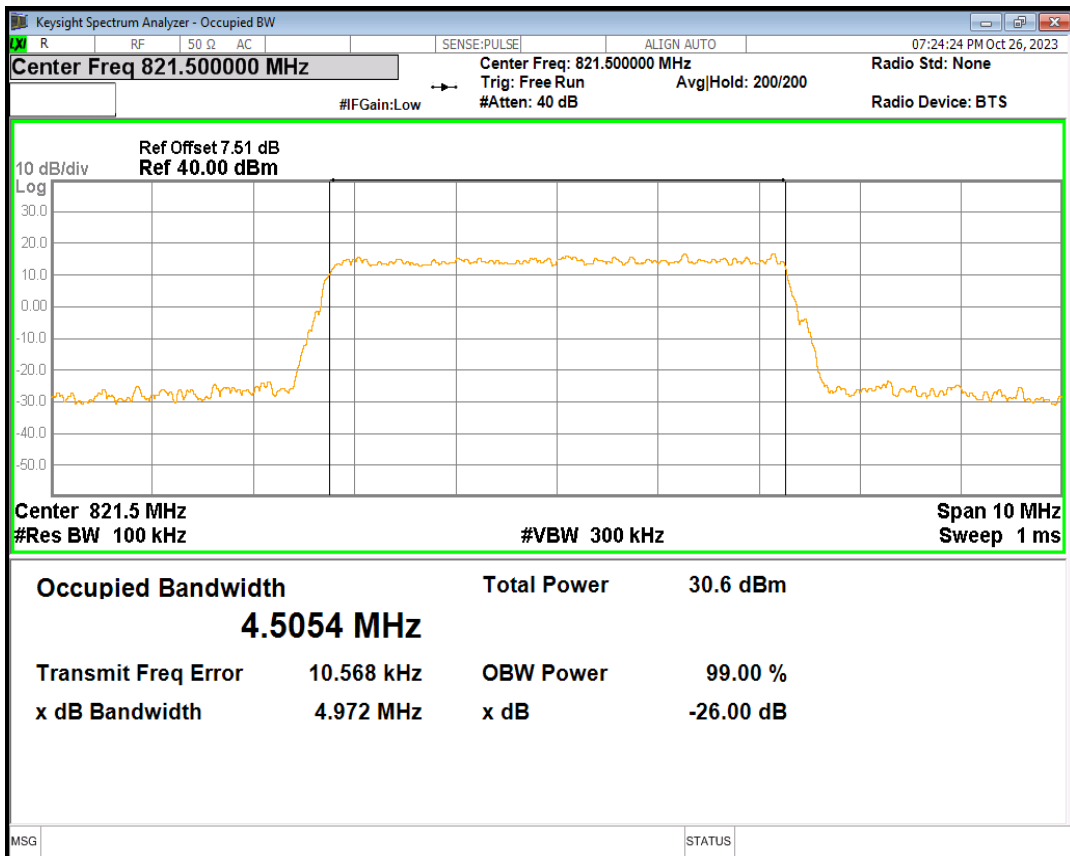

Band26(814-824) QPSK BW=5MHz Channel=26765 RB Size=25 Position=#0