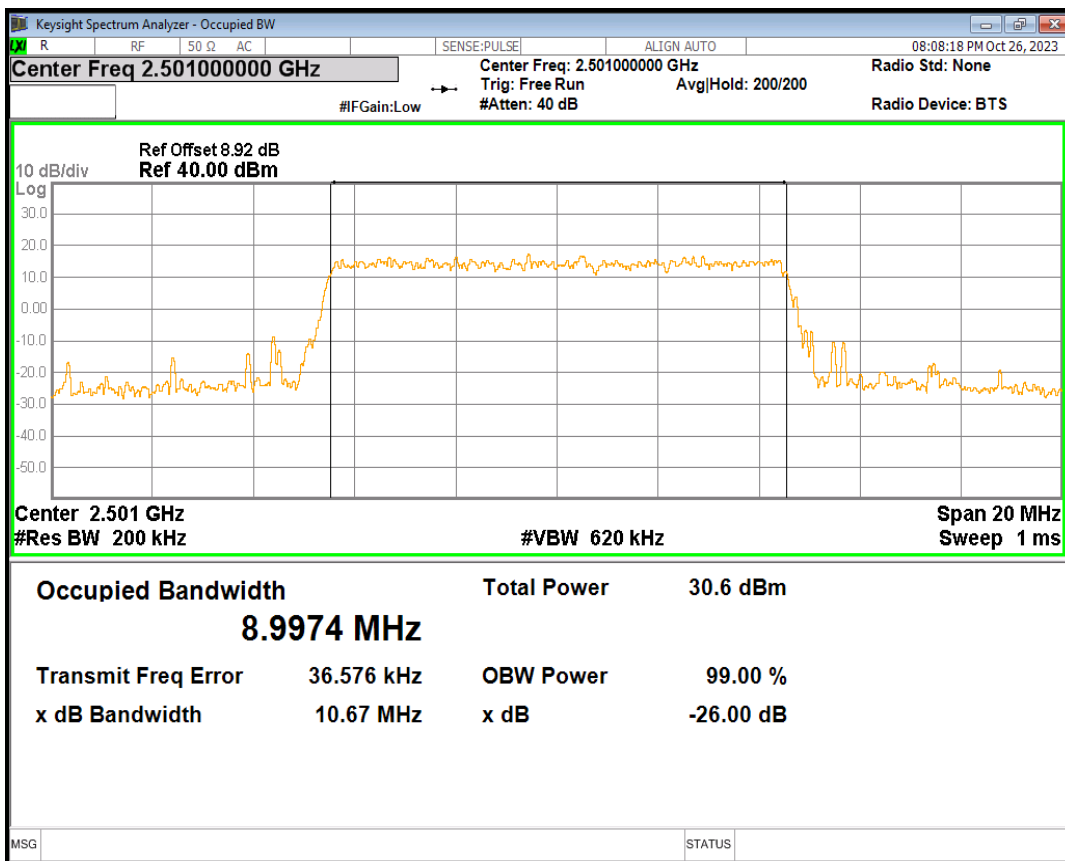

Band41 QPSK BW=10MHz Channel=39700 RB Size=50 Position=#0