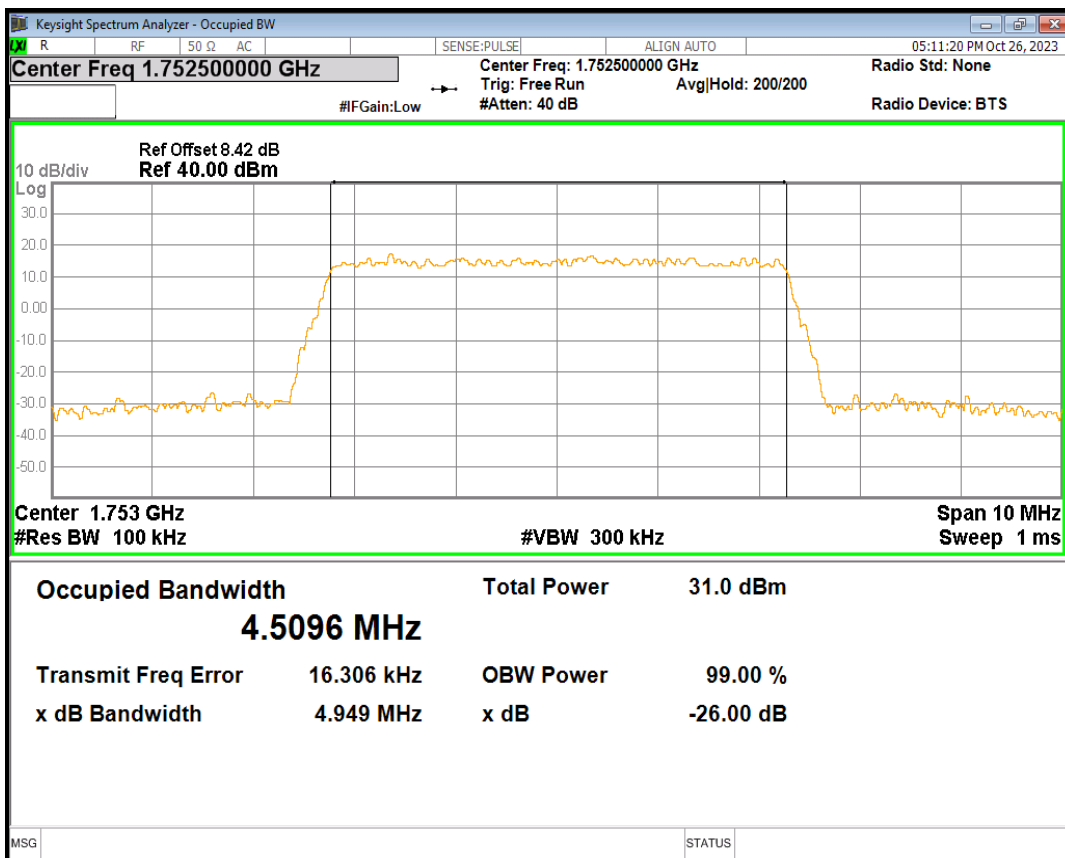

Band4 QPSK BW=3MHz Channel=20385 RB Size=15 Position=#0

Band4 QPSK BW=5MHz Channel=19975 RB Size=25 Position=#0

Band4 QPSK BW=5MHz Channel=20175 RB Size=25 Position=#0

Band4 QPSK BW=5MHz Channel=20375 RB Size=25 Position=#0