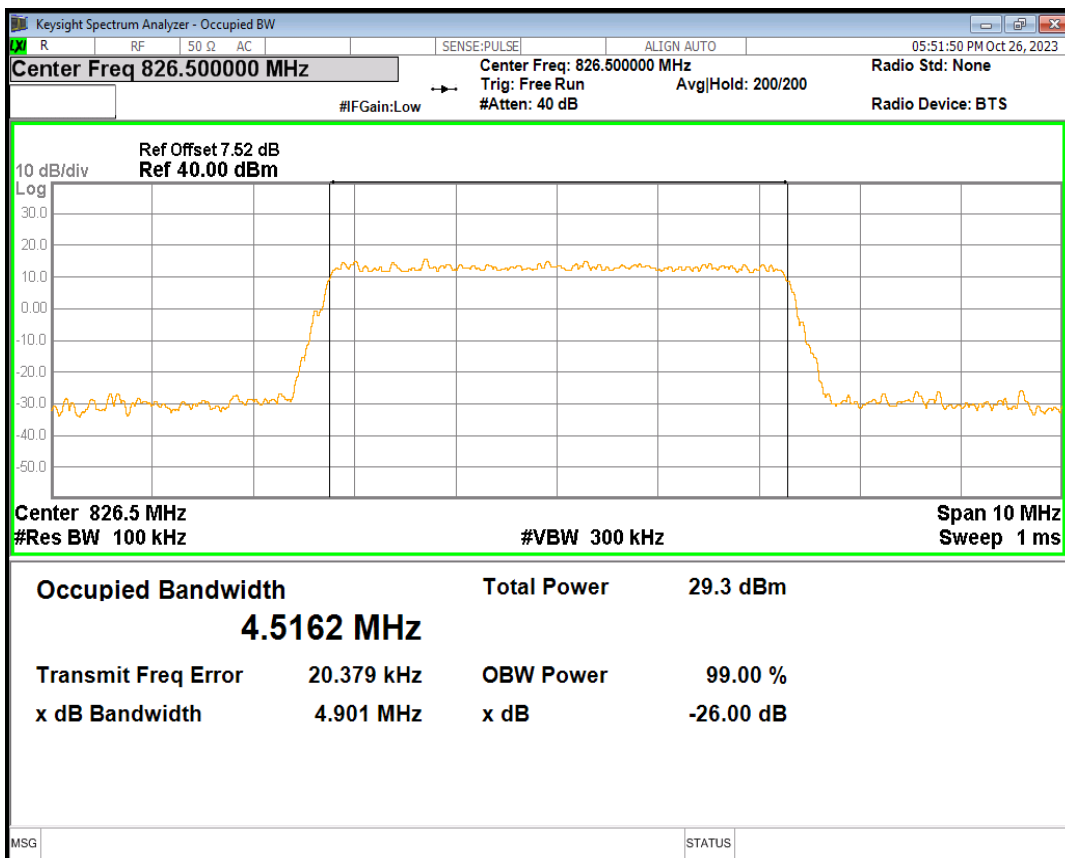

Band5 16QAM BW=5MHz Channel=20425 RB Size=25 Position=#0