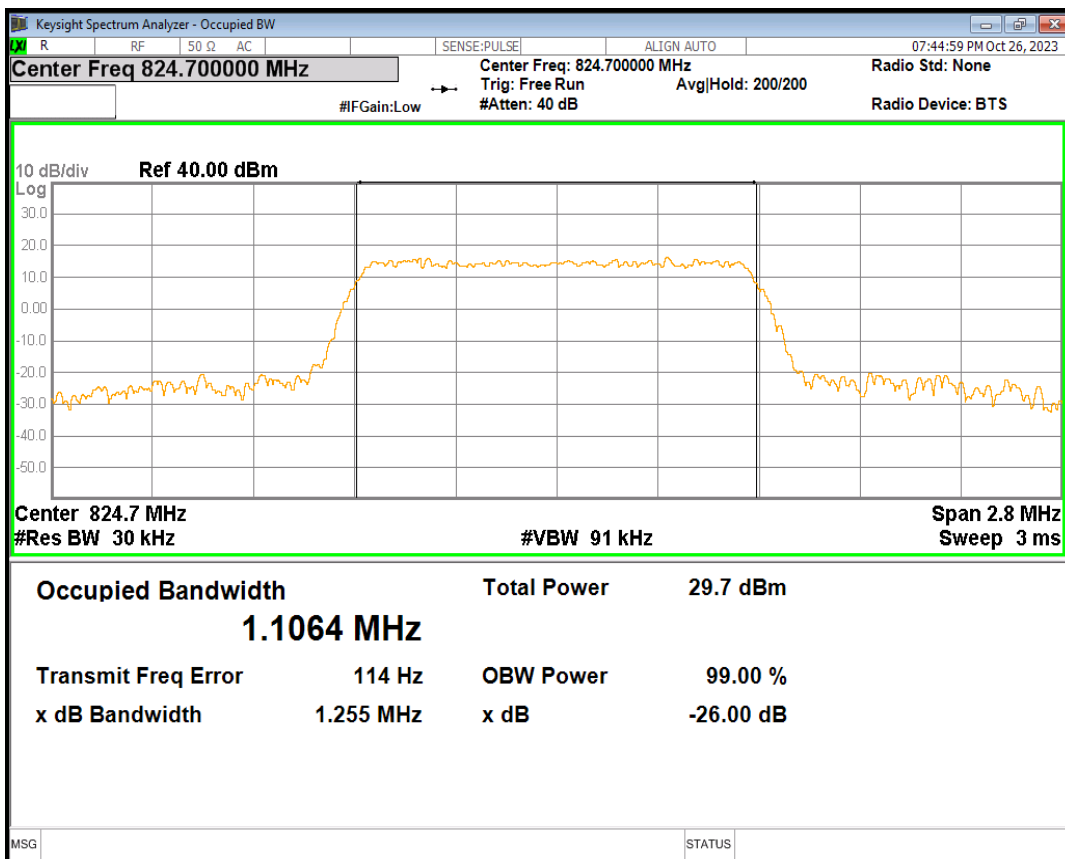

Band26(814-824) QPSK BW=5MHz Channel=26715 RB Size=25 Position=#0

Band26(814-824) QPSK BW=5MHz Channel=26740 RB Size=25 Position=#0

Band26(814-824) QPSK BW=5MHz Channel=26765 RB Size=25 Position=#0

Band26(824-849) 16QAM BW=1.4MHz Channel=26797 RB Size=6 Position=#0