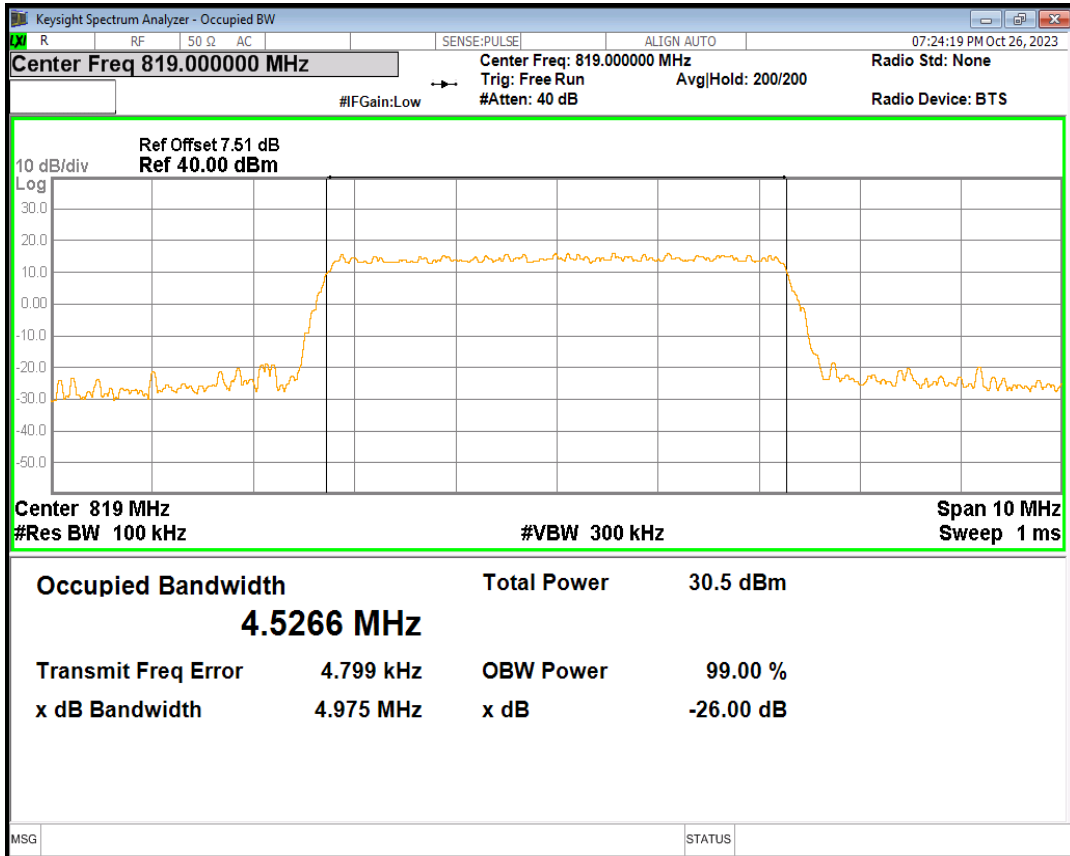

Band26(814-824) QPSK BW=5MHz Channel=26740 RB Size=25 Position=#0