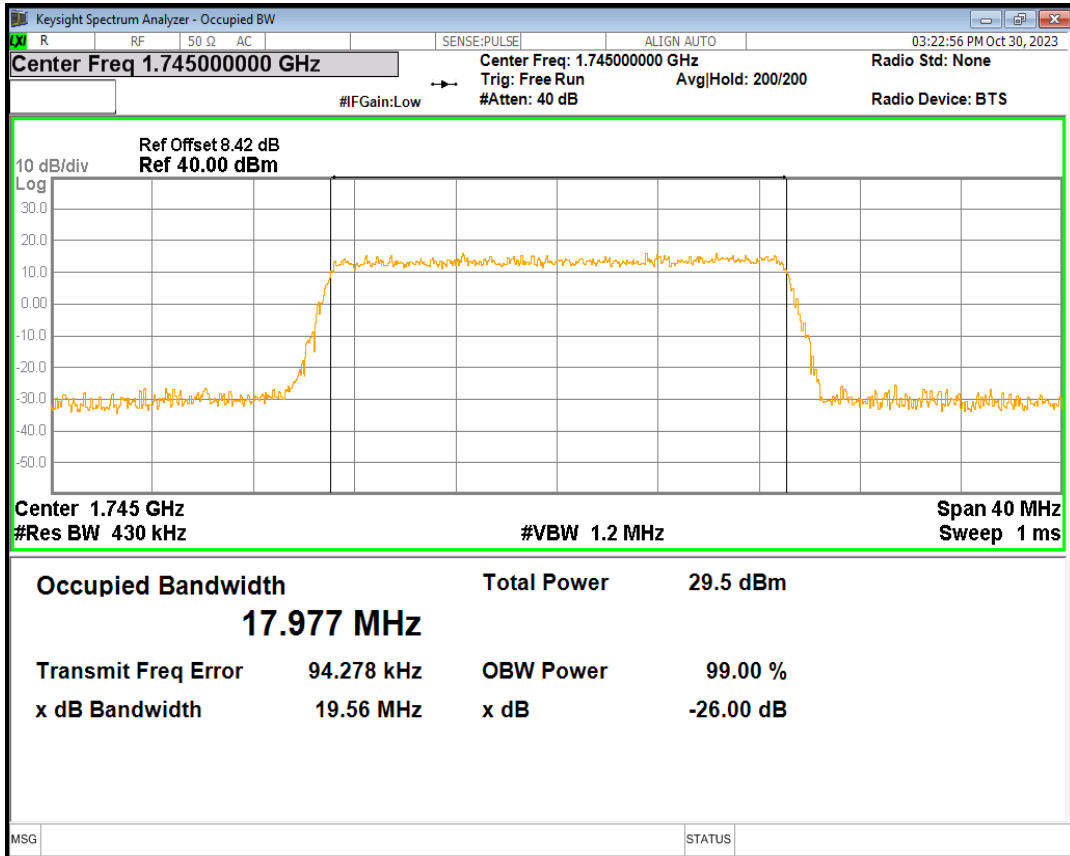

Band66 16QAM BW=20MHz Channel=132322 RB Size=100 Position=#0

Band66 16QAM BW=20MHz Channel=132572 RB Size=100 Position=#0