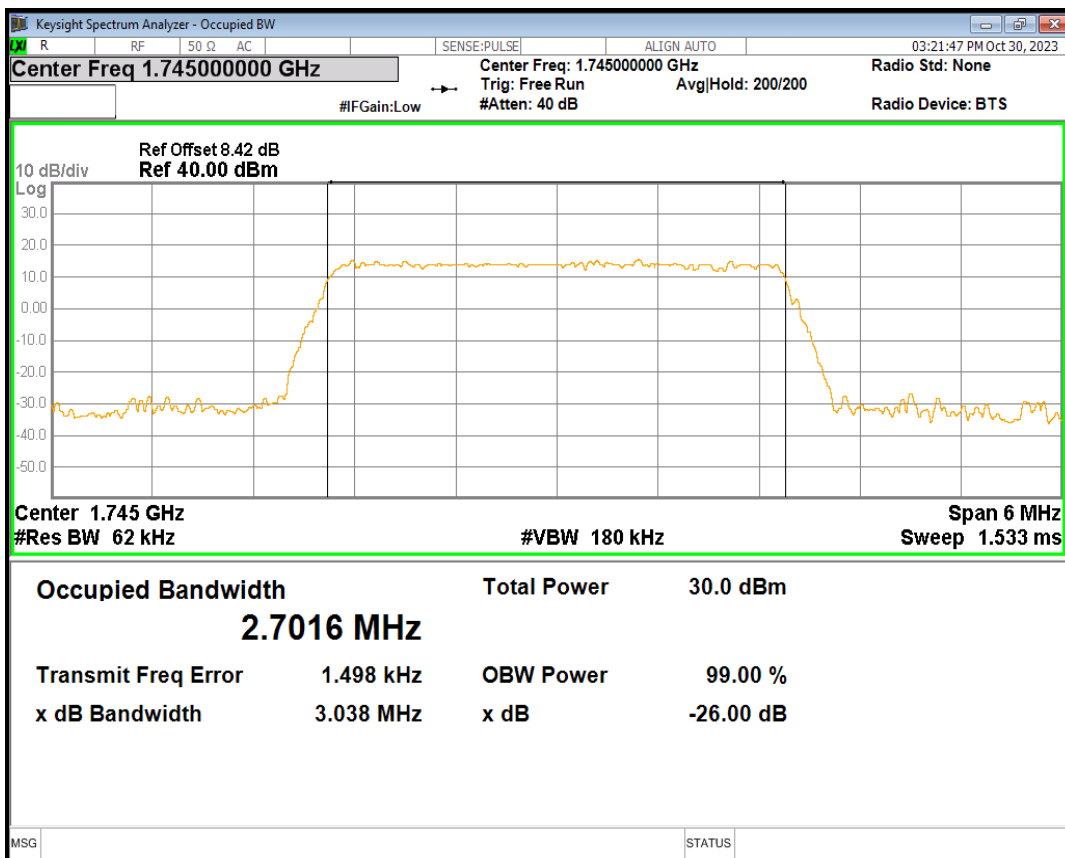

Band66 16QAM BW=3MHz Channel=132657 RB Size=15 Position=#0