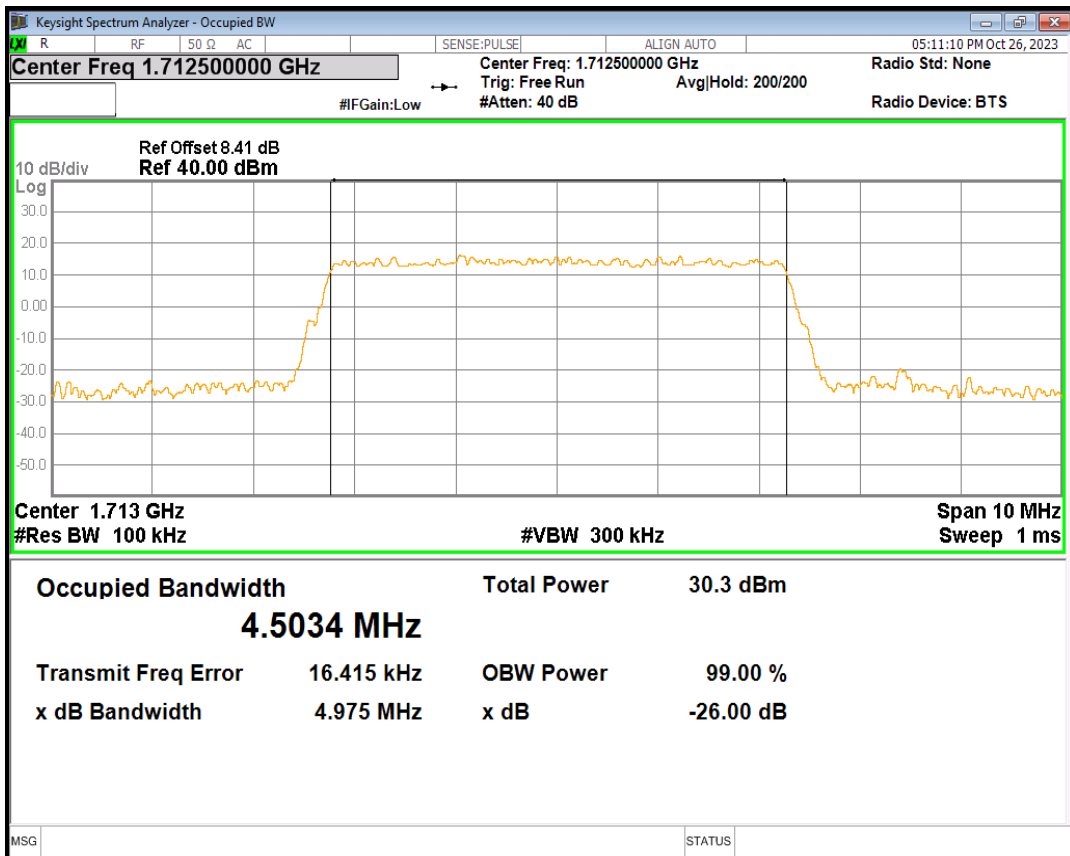

Band4 QPSK BW=5MHz Channel=19975 RB Size=25 Position=#0