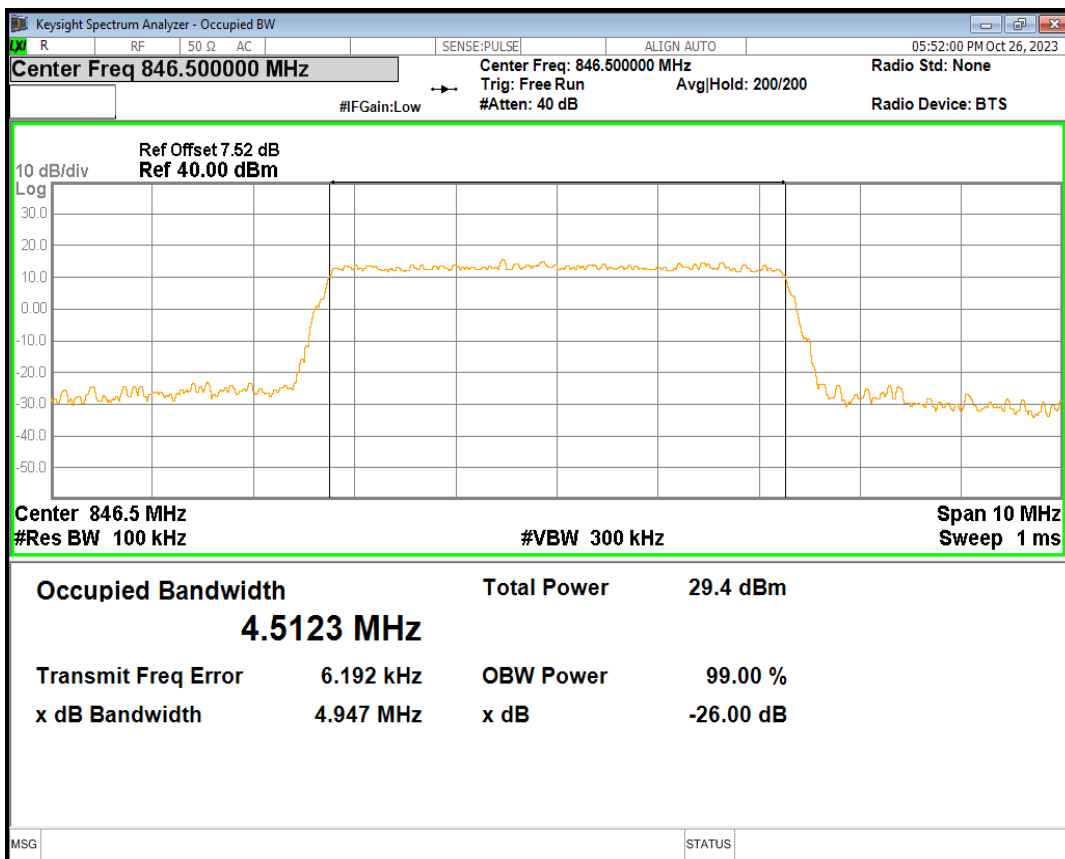

Band5 16QAM BW=5MHz Channel=20625 RB Size=25 Position=#0