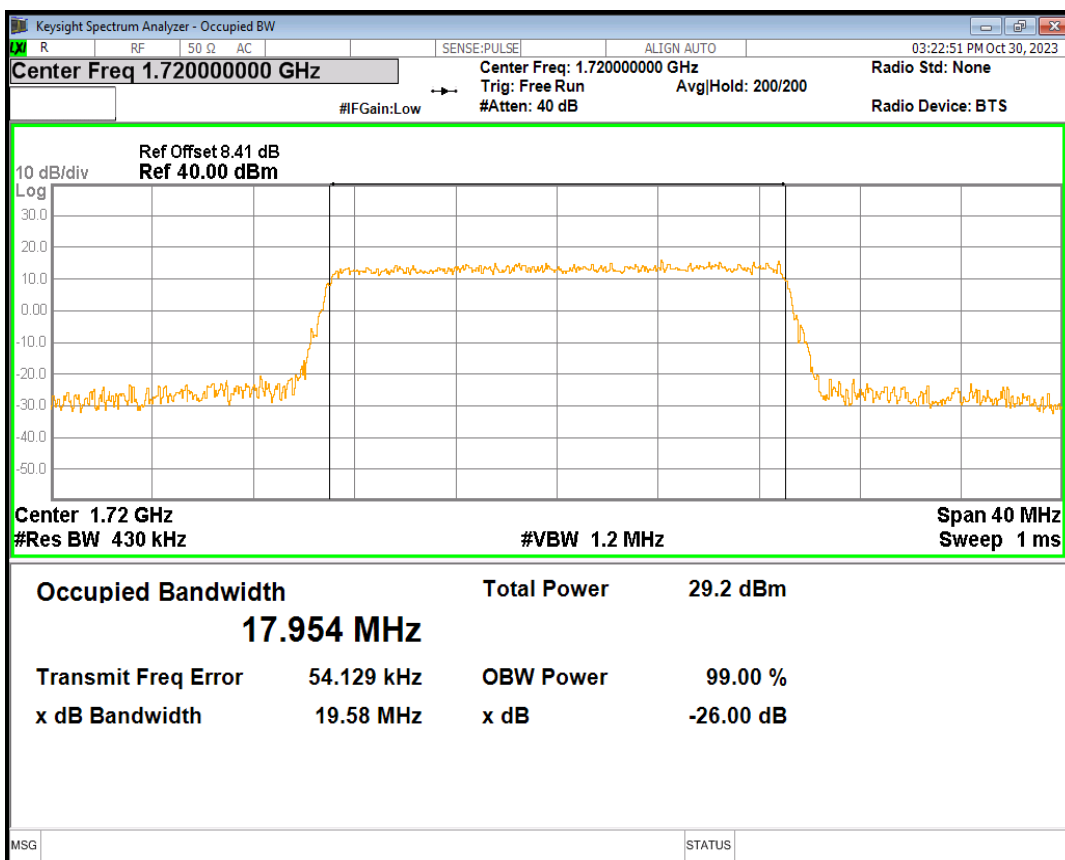

Band66 16QAM BW=20MHz Channel=132072 RB Size=100 Position=#0