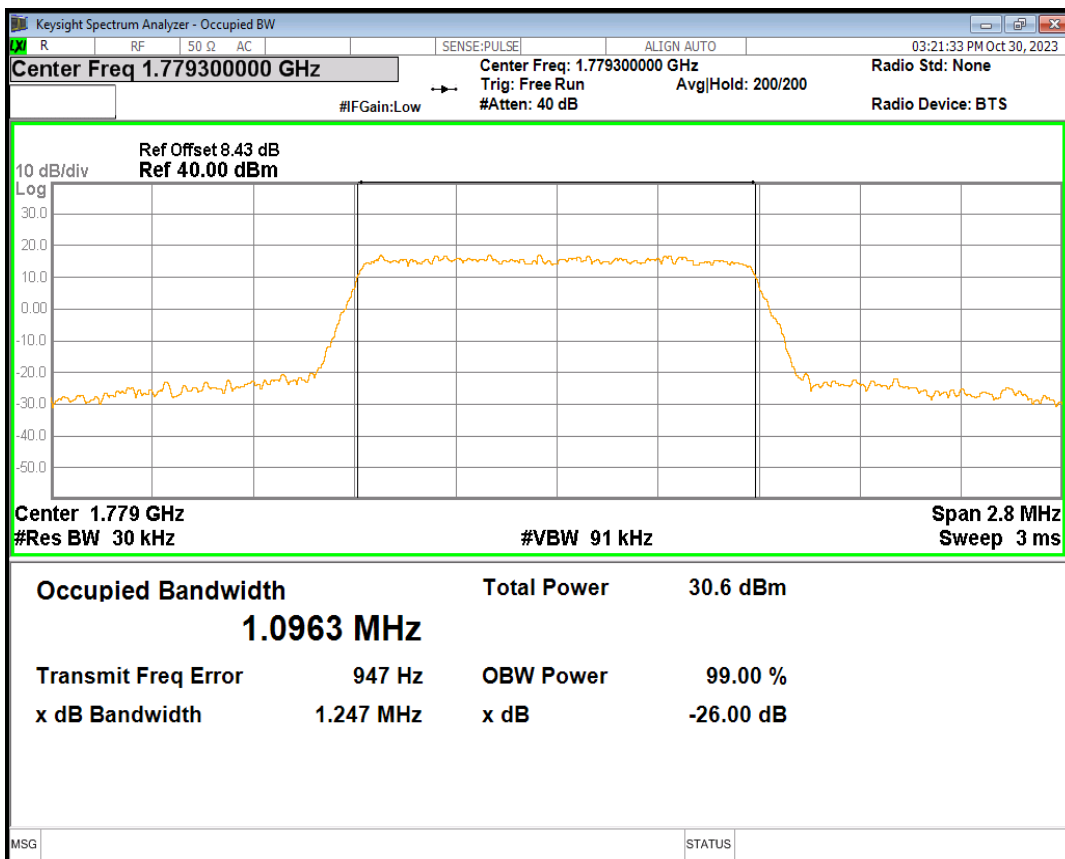

Band66 QPSK BW=10MHz Channel=132022 RB Size=50 Position=#0