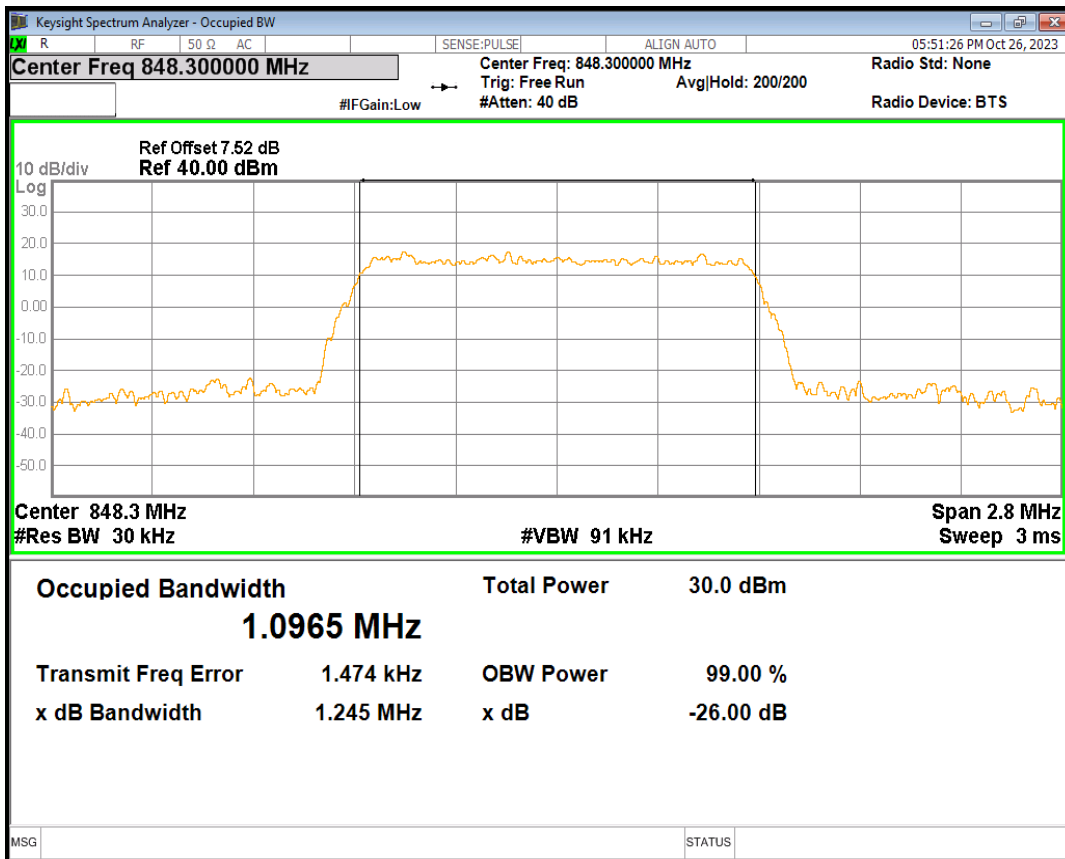

Band5 16QAM BW=1.4MHz Channel=20643 RB Size=6 Position=#0