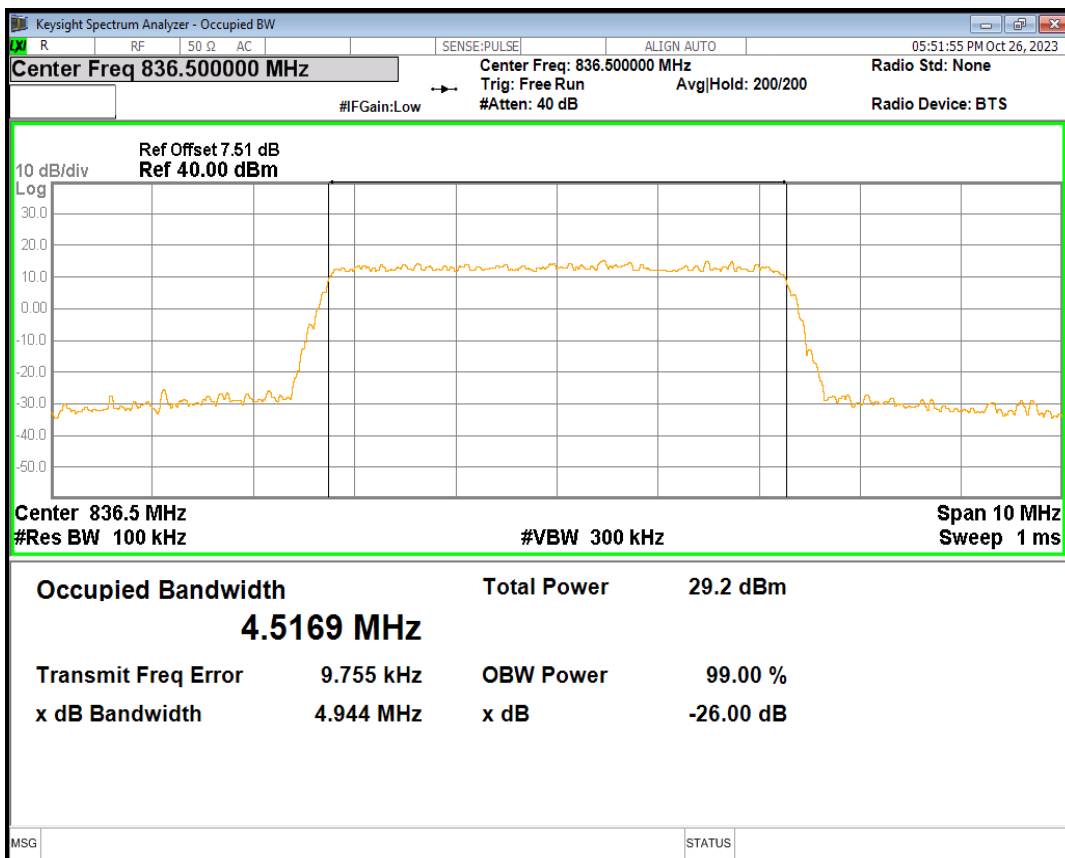

Band5 16QAM BW=3MHz Channel=20635 RB Size=15 Position=#0

Band5 16QAM BW=5MHz Channel=20425 RB Size=25 Position=#0

Band5 16QAM BW=5MHz Channel=20625 RB Size=25 Position=#0

Band5 16QAM BW=5MHz Channel=20525 RB Size=25 Position=#0