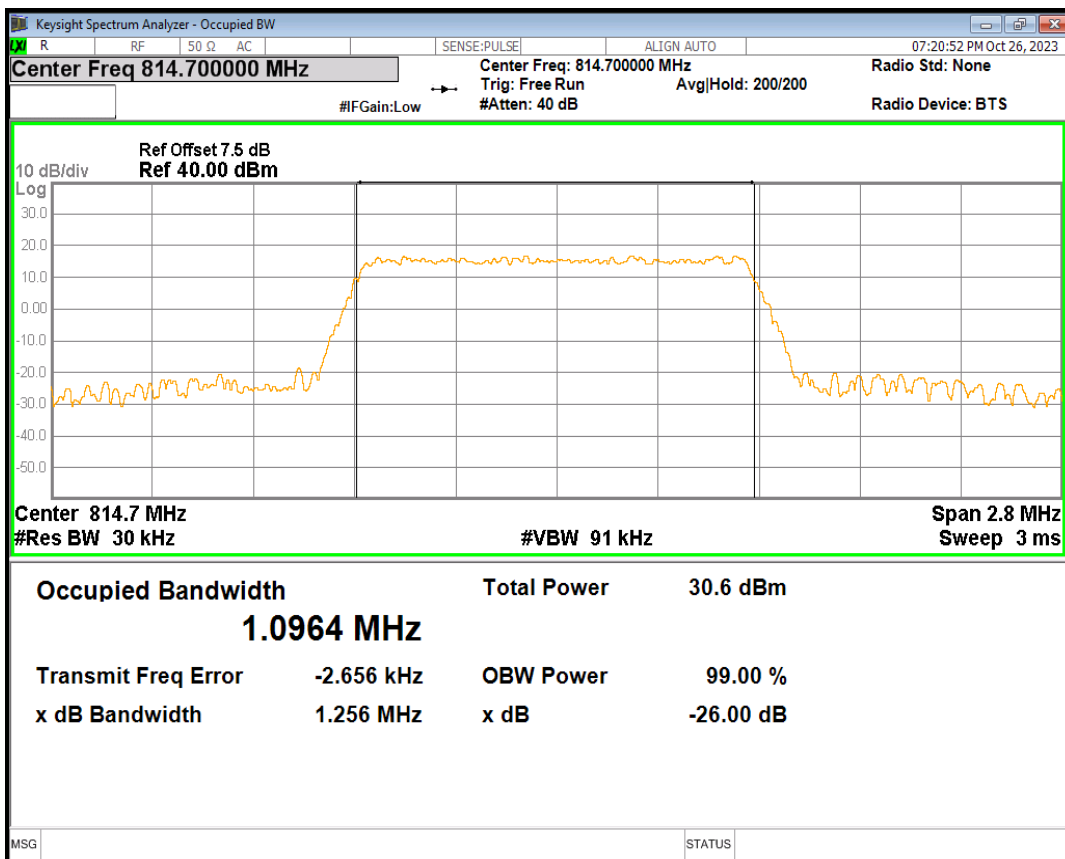

Band26(814-824) QPSK BW=1.4MHz Channel=26697 RB Size=6 Position=#0