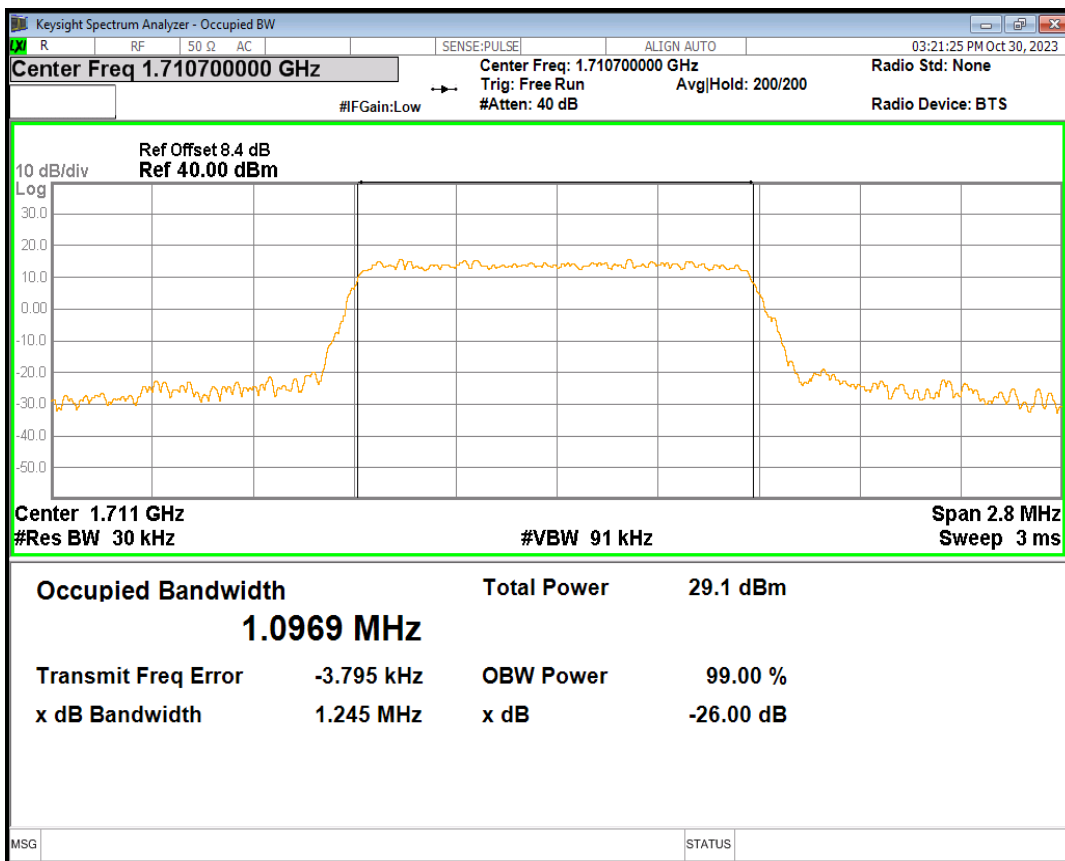

Band66 16QAM BW=1.4MHz Channel=131979 RB Size=6 Position=#0