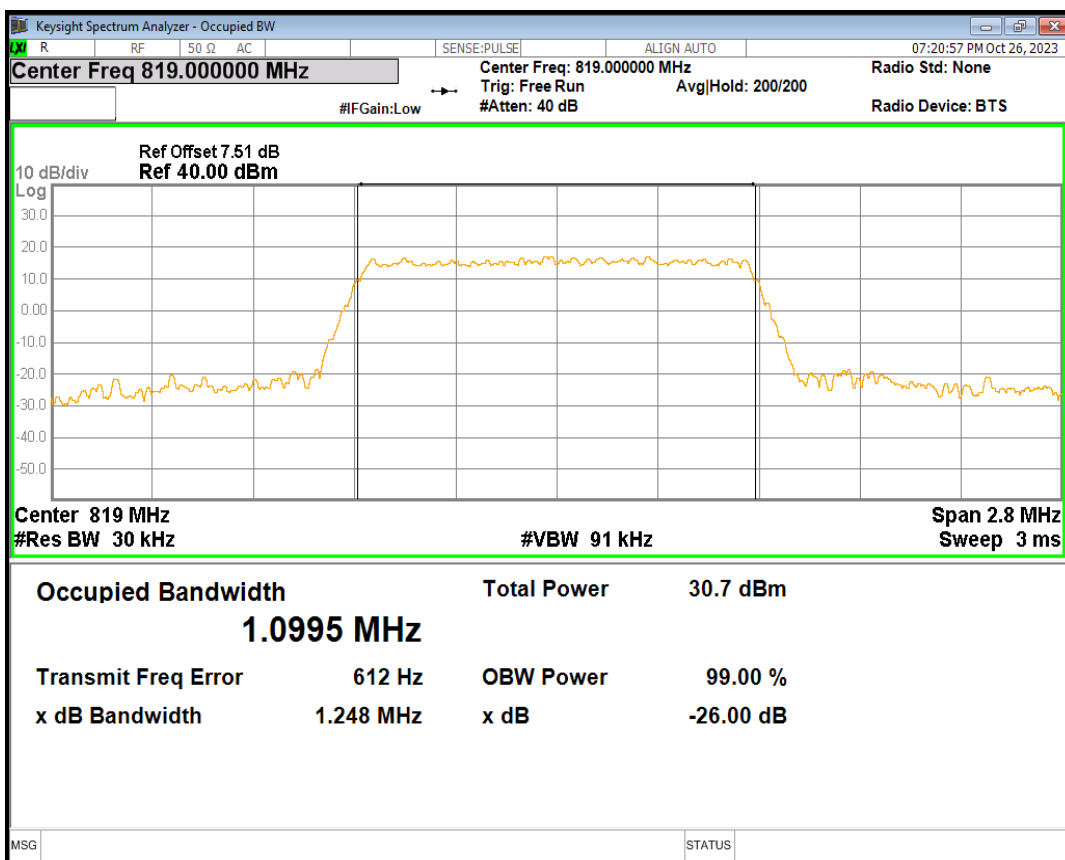

Band26(814-824) QPSK BW=1.4MHz Channel=26740 RB Size=6 Position=#0