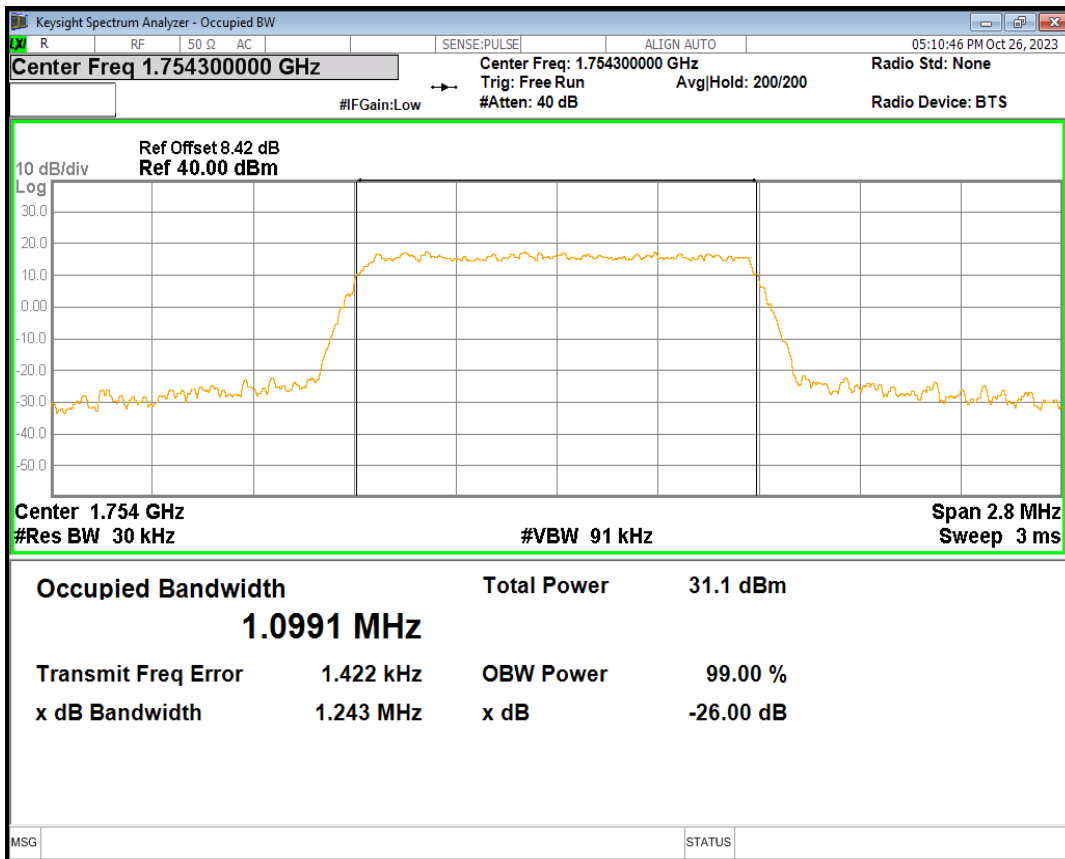

Band4 QPSK BW=1.4MHz Channel=20393 RB Size=6 Position=#0