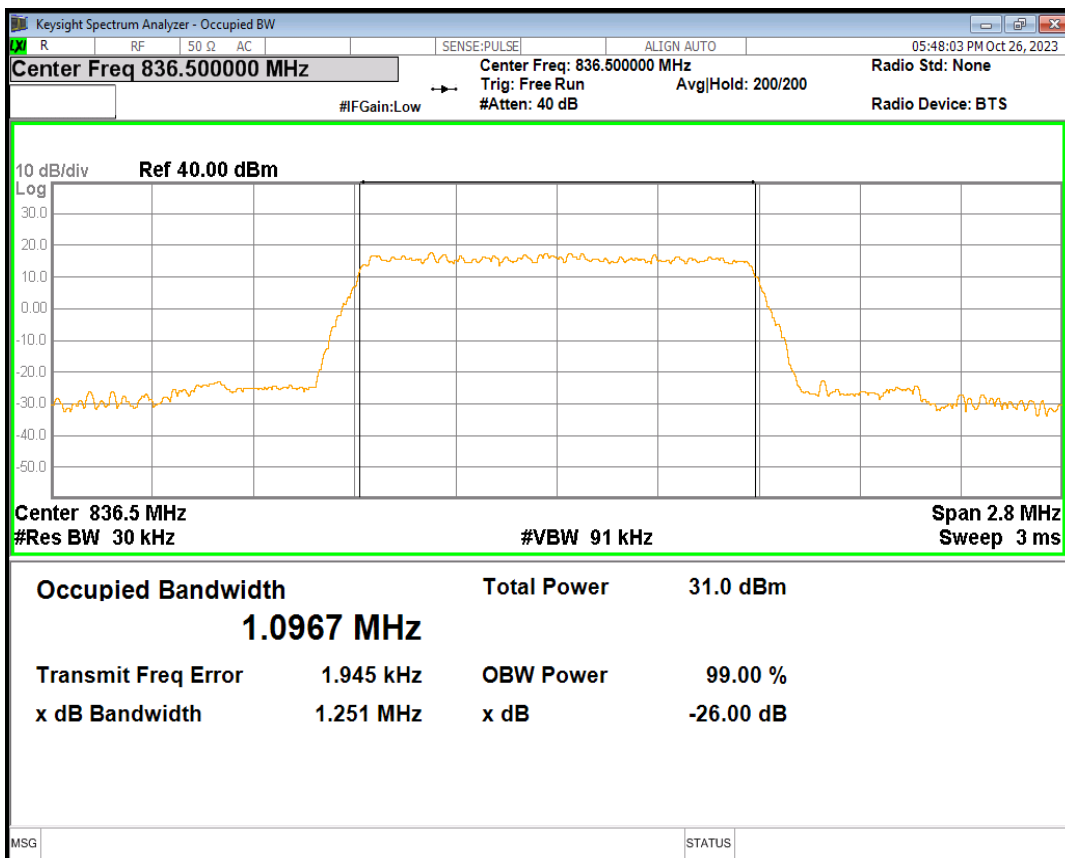

Band5 QPSK BW=1.4MHz Channel=20525 RB Size=6 Position=#0