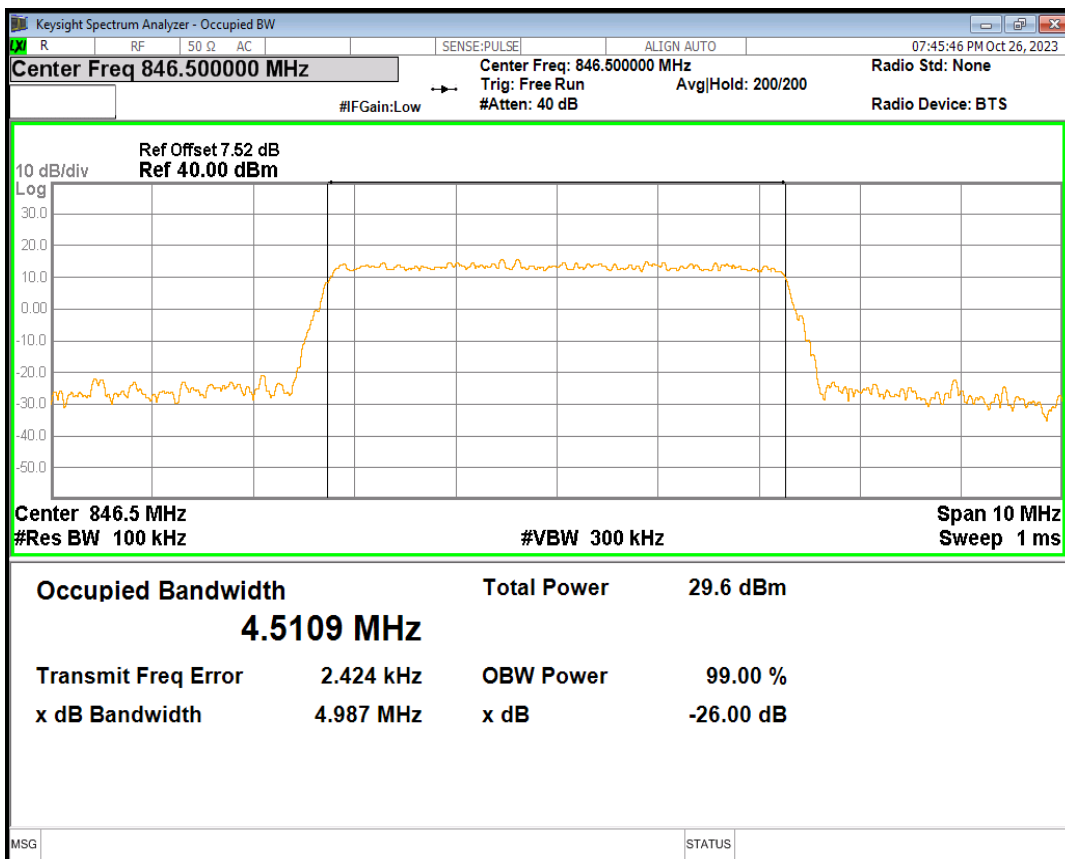

Band26(824-849) 16QAM BW=5MHz Channel=27015 RB Size=25 Position=#0