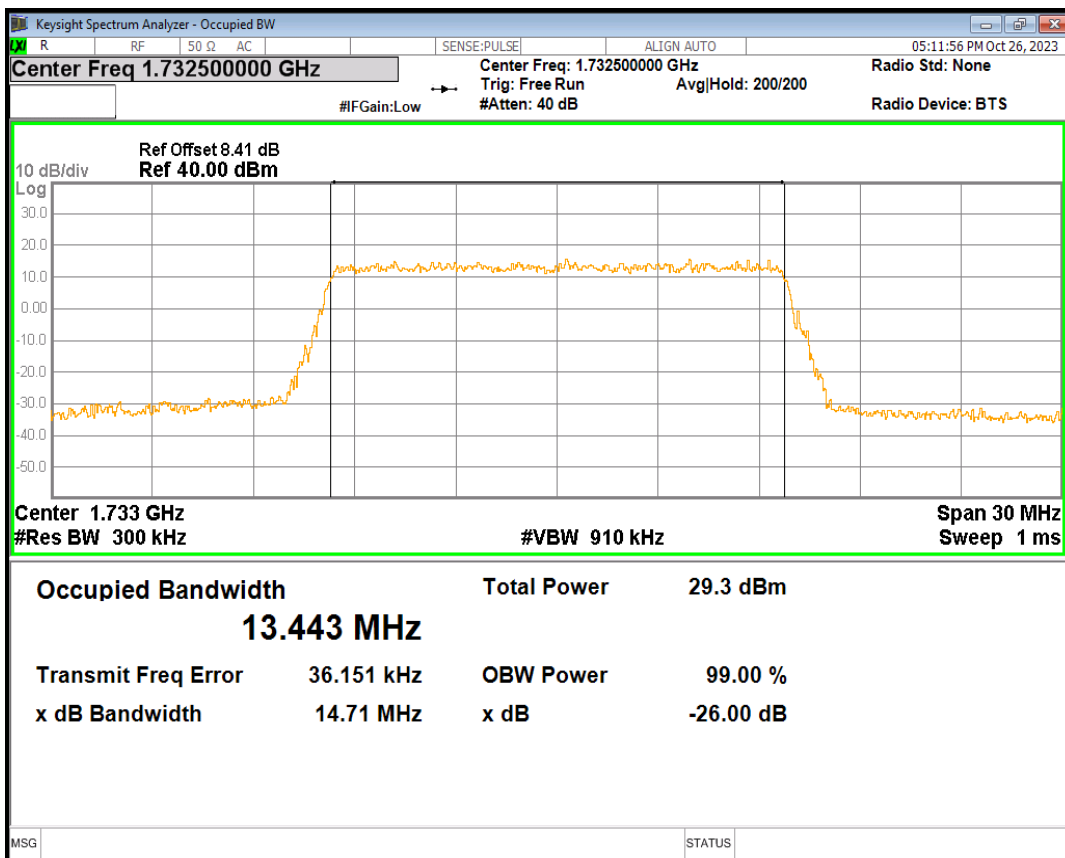

Band4 16QAM BW=10MHz Channel=20175 RB Size=50 Position=#0

Band4 16QAM BW=10MHz Channel=20350 RB Size=50 Position=#0

Band4 16QAM BW=15MHz Channel=20025 RB Size=75 Position=#0

Band4 16QAM BW=15MHz Channel=20175 RB Size=75 Position=#0