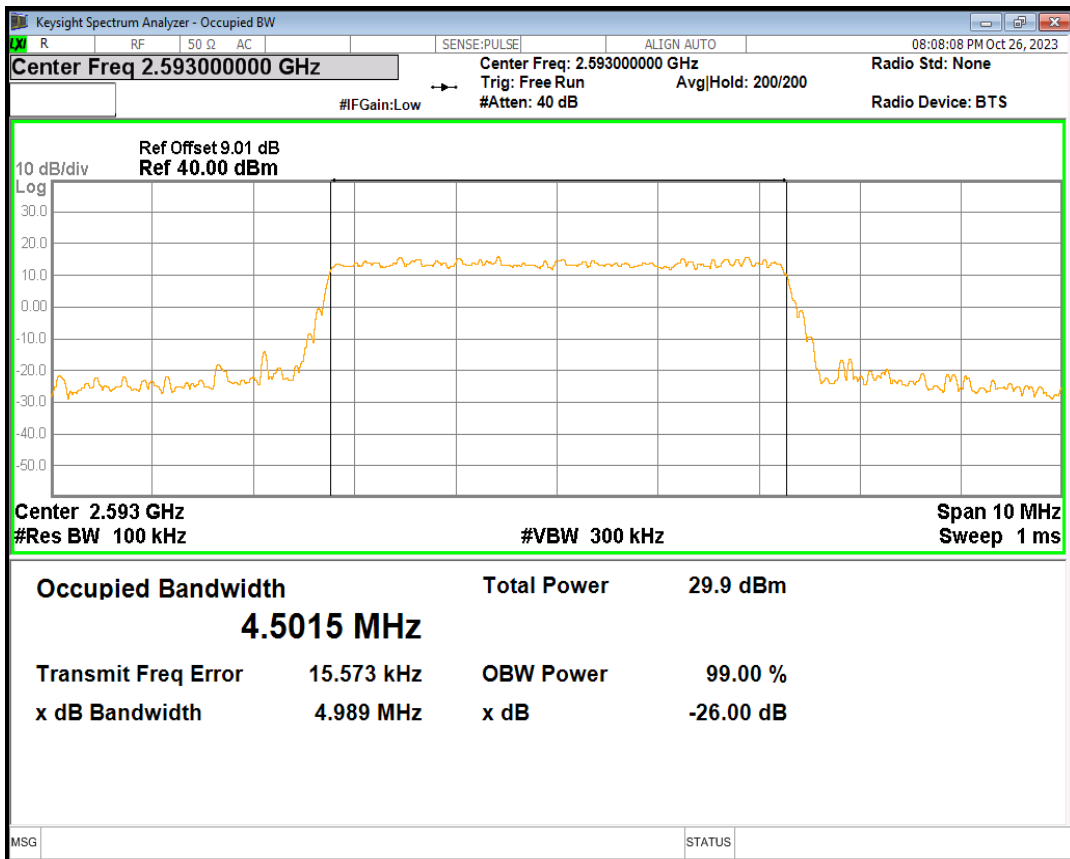

Band41 16QAM BW=5MHz Channel=40620 RB Size=25 Position=#0