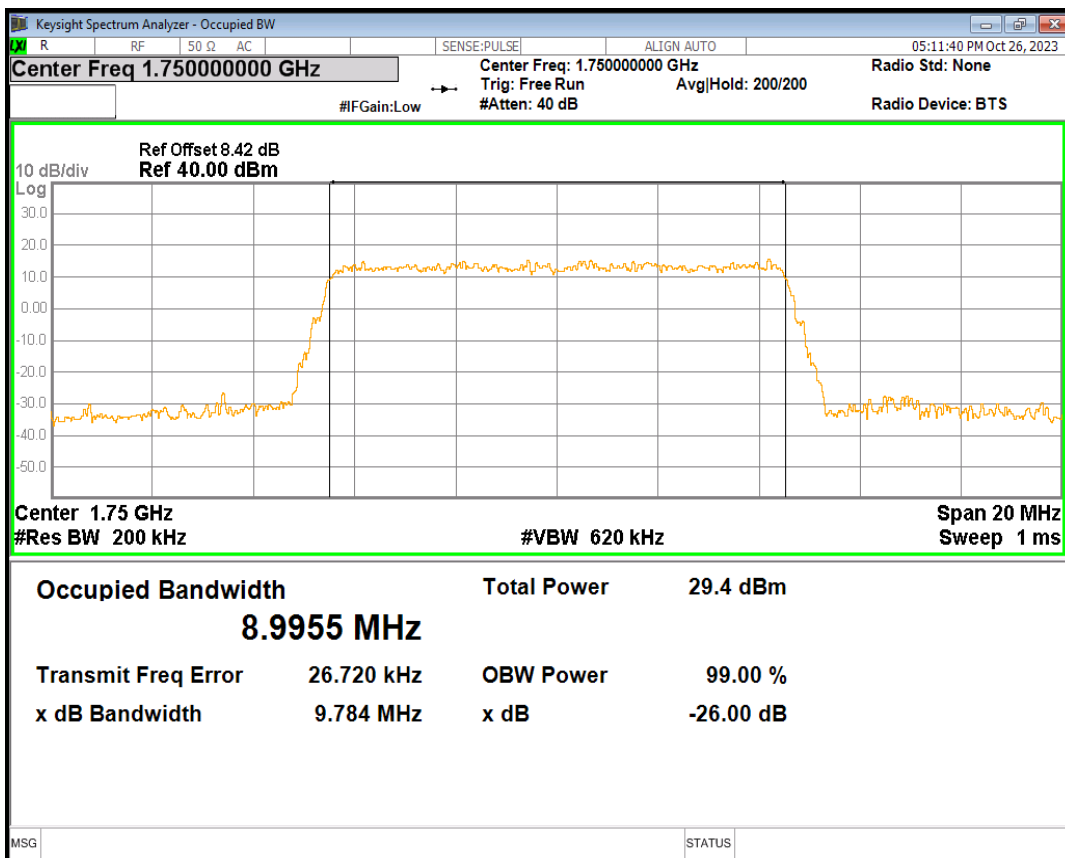

Band4 16QAM BW=10MHz Channel=20350 RB Size=50 Position=#0