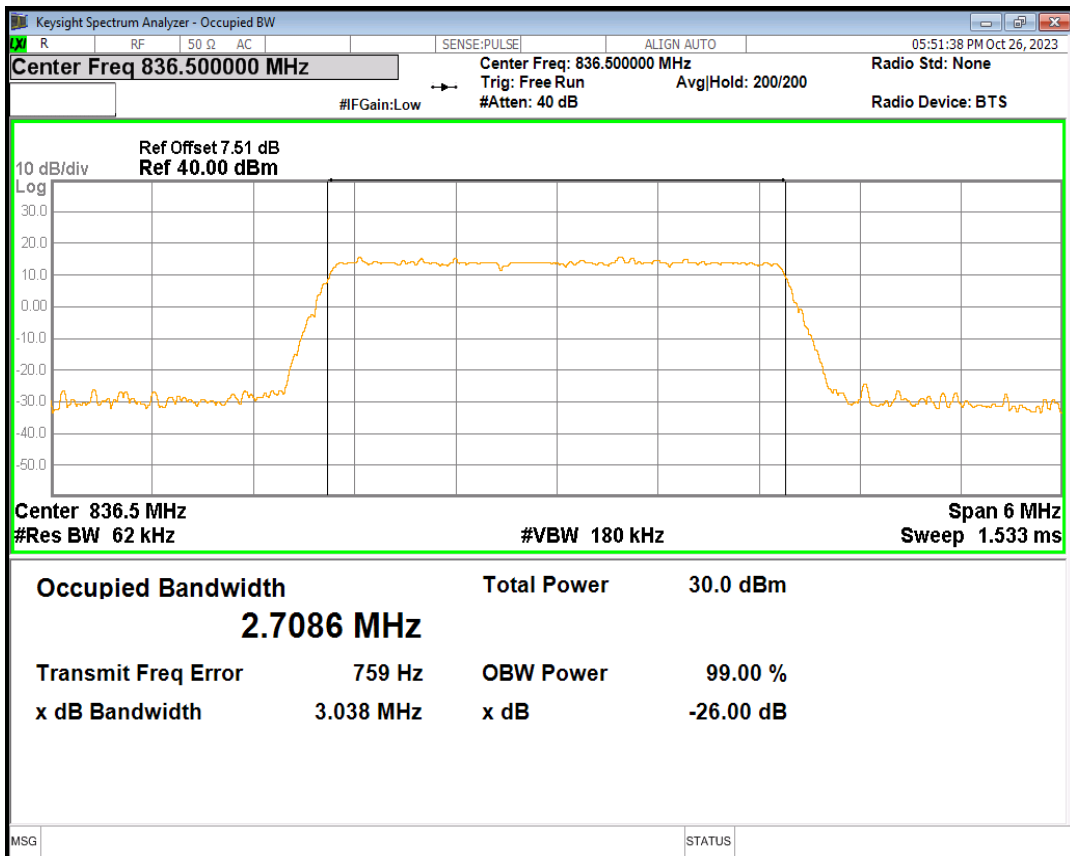

Band5 16QAM BW=10MHz Channel=20525 RB Size=50 Position=#0

Band5 16QAM BW=10MHz Channel=20600 RB Size=50 Position=#0

Band5 16QAM BW=3MHz Channel=20415 RB Size=15 Position=#0

Band5 16QAM BW=3MHz Channel=20525 RB Size=15 Position=#0