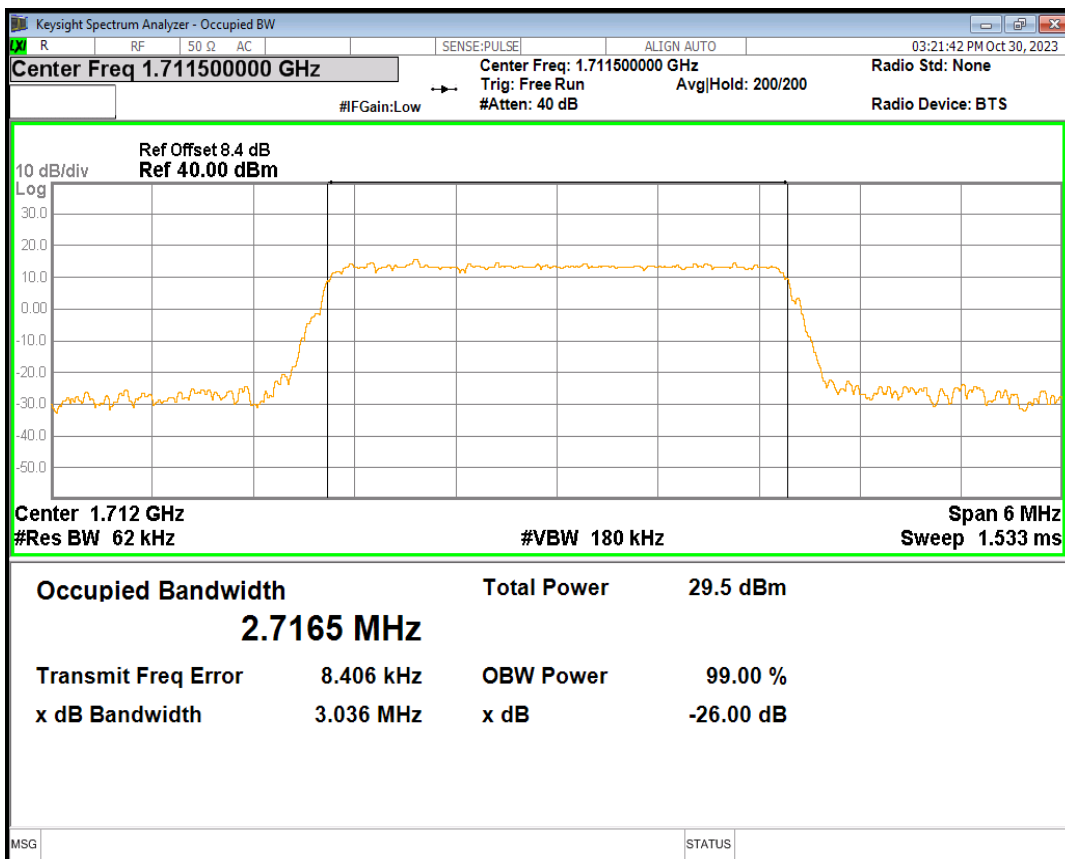

Band66 16QAM BW=3MHz Channel=132322 RB Size=15 Position=#0