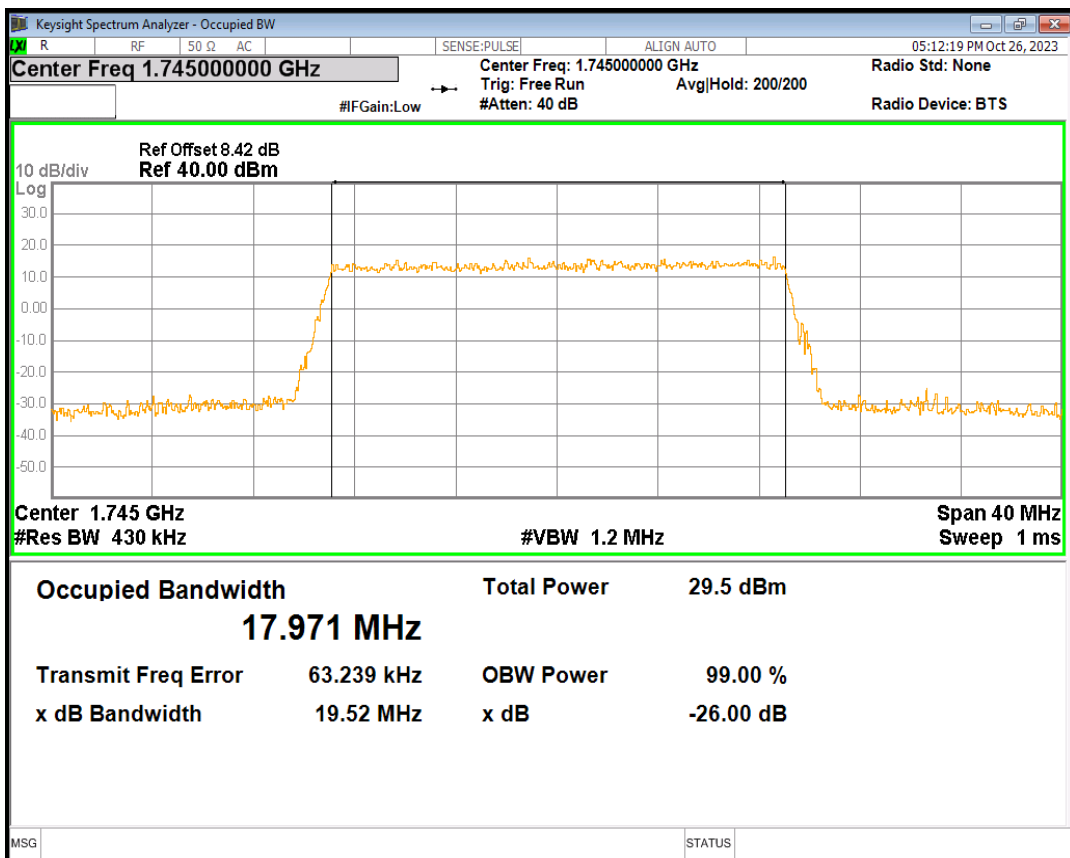

Band4 16QAM BW=15MHz Channel=20325 RB Size=75 Position=#0

Band4 16QAM BW=20MHz Channel=20050 RB Size=100 Position=#0

Band4 16QAM BW=20MHz Channel=20175 RB Size=100 Position=#0

Band4 16QAM BW=20MHz Channel=20300 RB Size=100 Position=#0