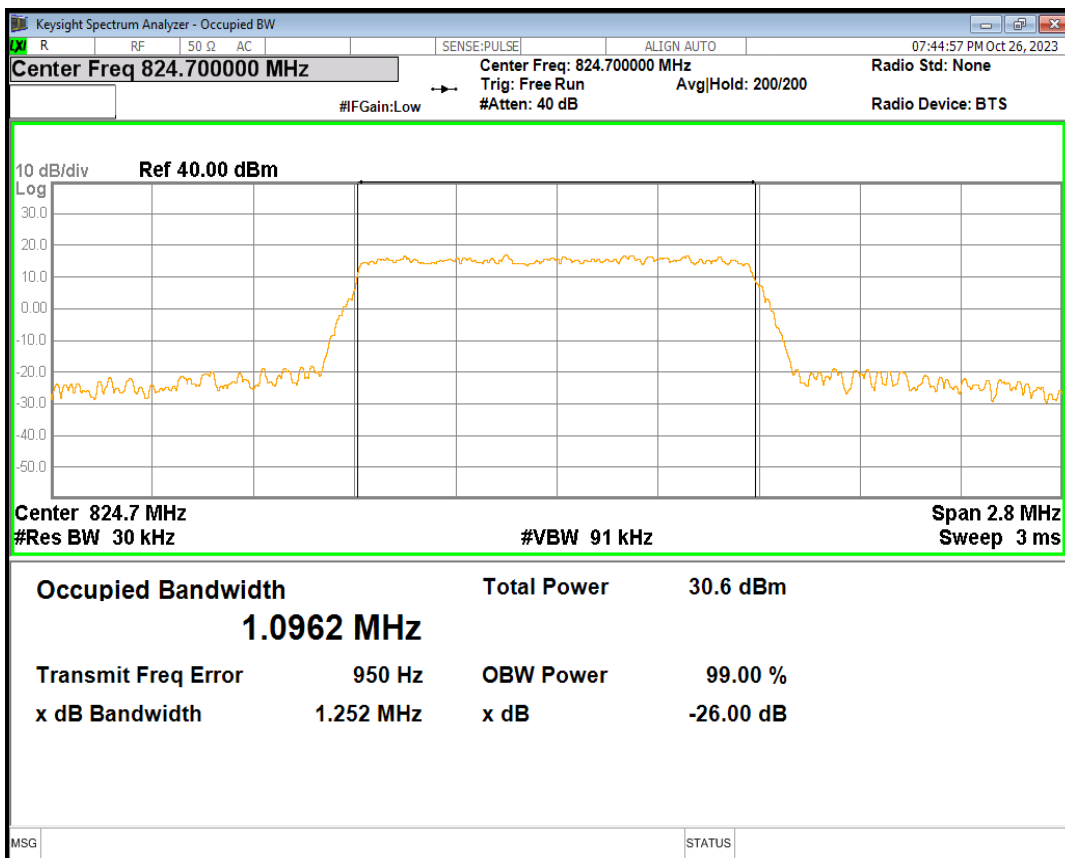

Band26(824-849) QPSK BW=1.4MHz Channel=26797 RB Size=6 Position=#0