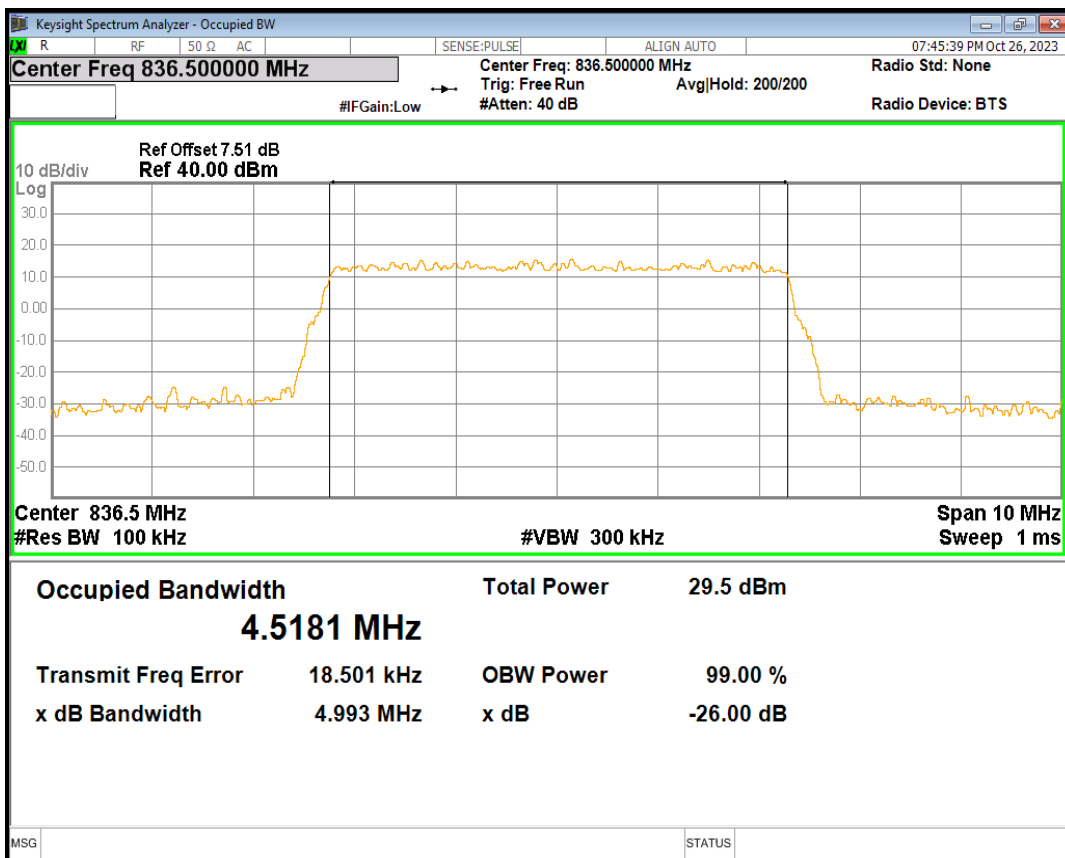

Band26(824-849) 16QAM BW=3MHz Channel=26915 RB Size=15 Position=#0

Band26(824-849) 16QAM BW=3MHz Channel=27025 RB Size=15 Position=#0

Band26(824-849) 16QAM BW=5MHz Channel=26815 RB Size=25 Position=#0

Band26(824-849) 16QAM BW=5MHz Channel=26915 RB Size=25 Position=#0