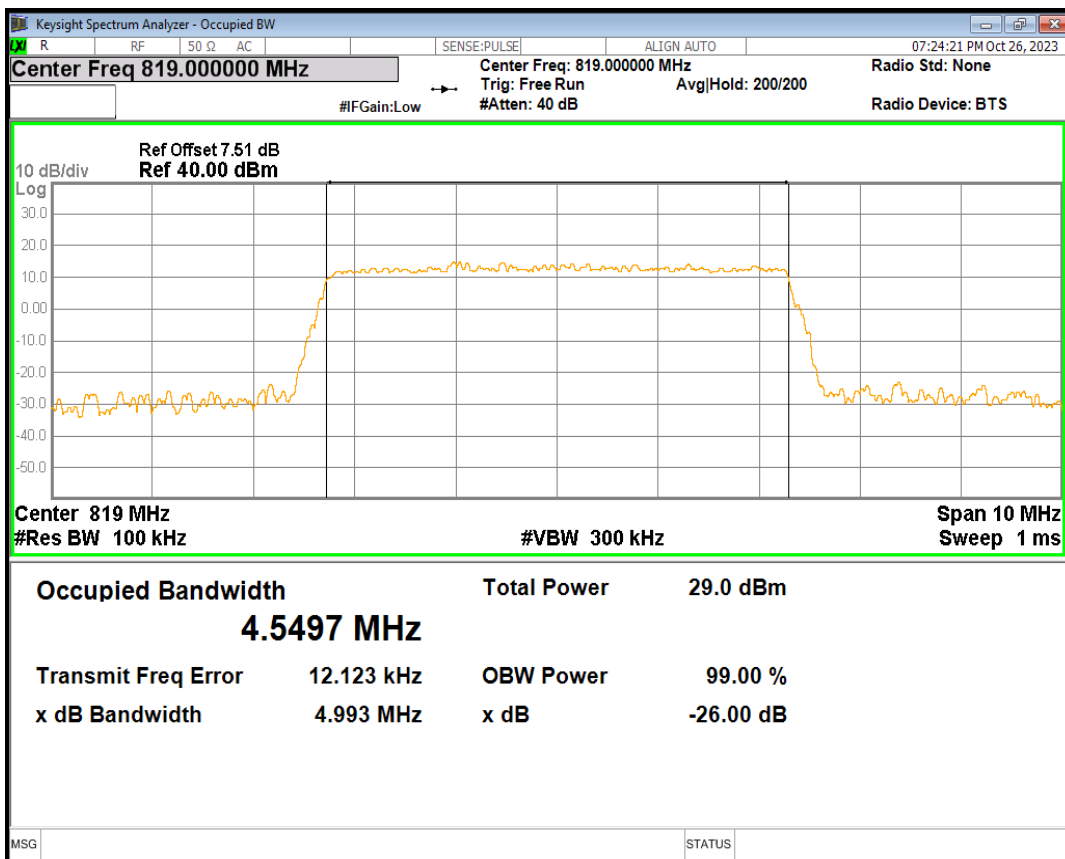

Band26(814-824) 16QAM BW=3MHz Channel=26740 RB Size=15 Position=#0

Band26(814-824) 16QAM BW=3MHz Channel=26775 RB Size=15 Position=#0

Band26(814-824) 16QAM BW=5MHz Channel=26715 RB Size=25 Position=#0

Band26(814-824) 16QAM BW=5MHz Channel=26740 RB Size=25 Position=#0