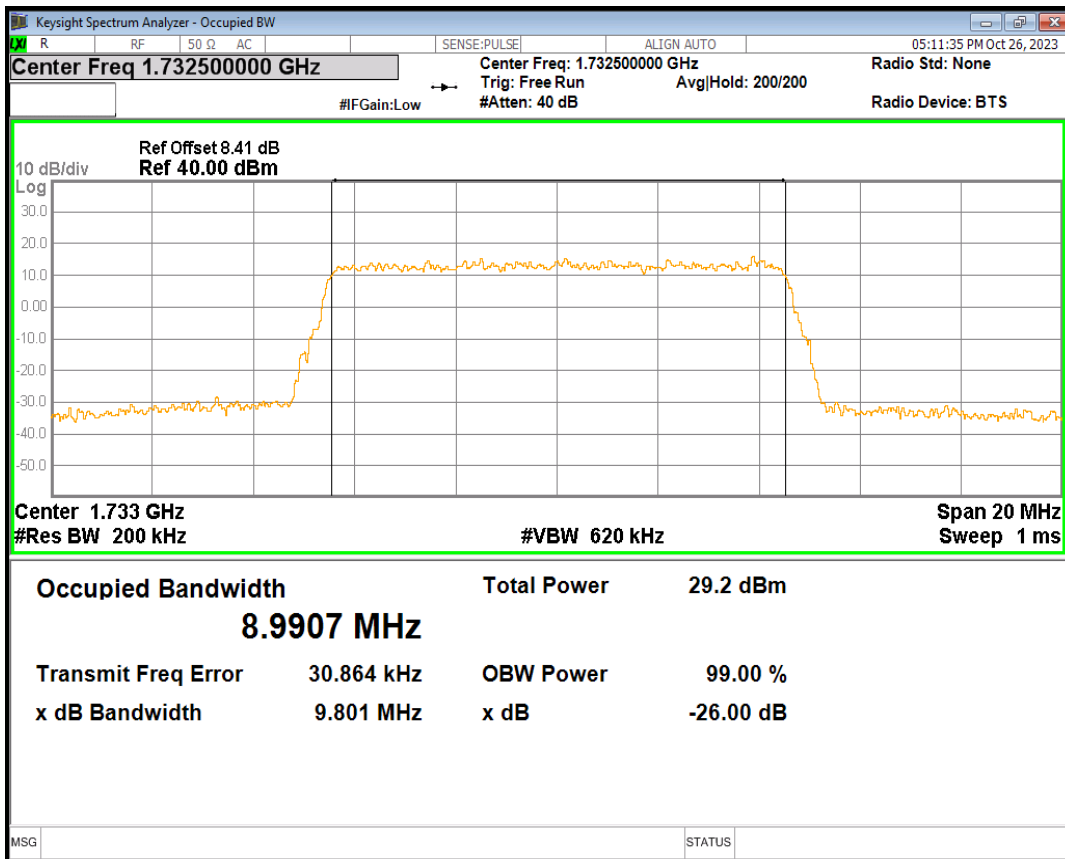

Band4 16QAM BW=10MHz Channel=20175 RB Size=50 Position=#0