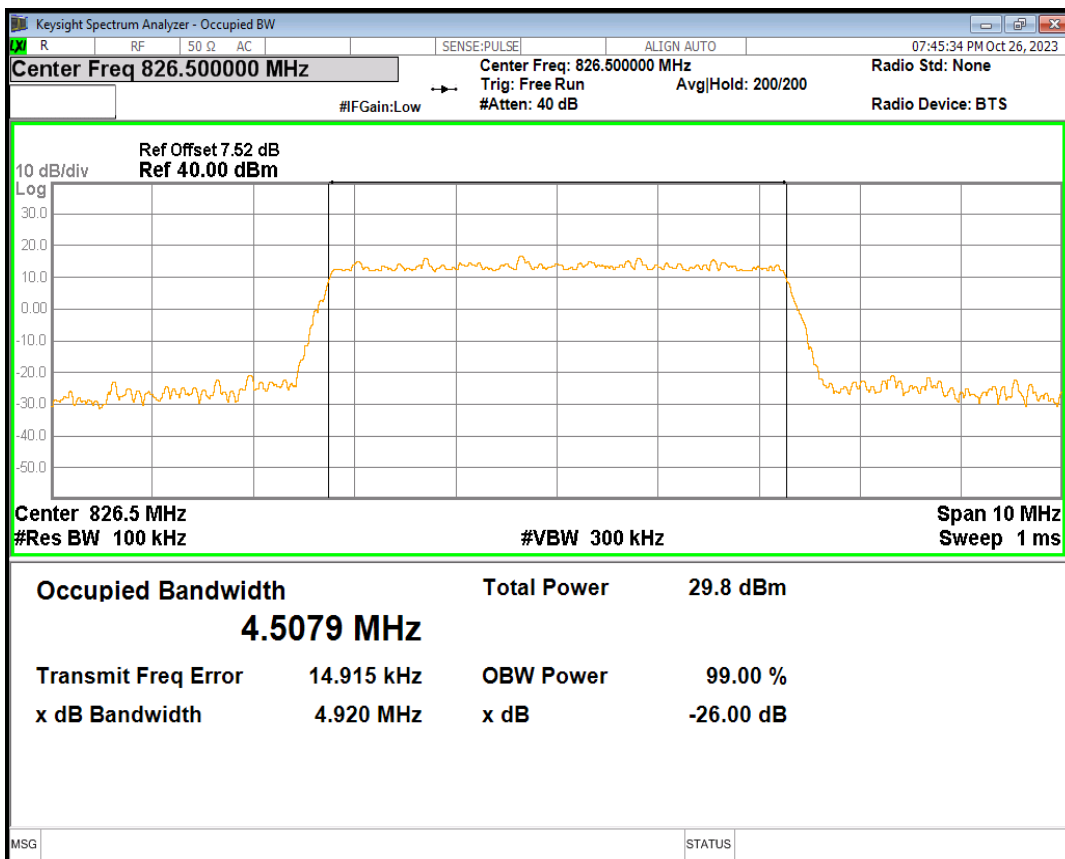

Band26(824-849) 16QAM BW=5MHz Channel=26815 RB Size=25 Position=#0