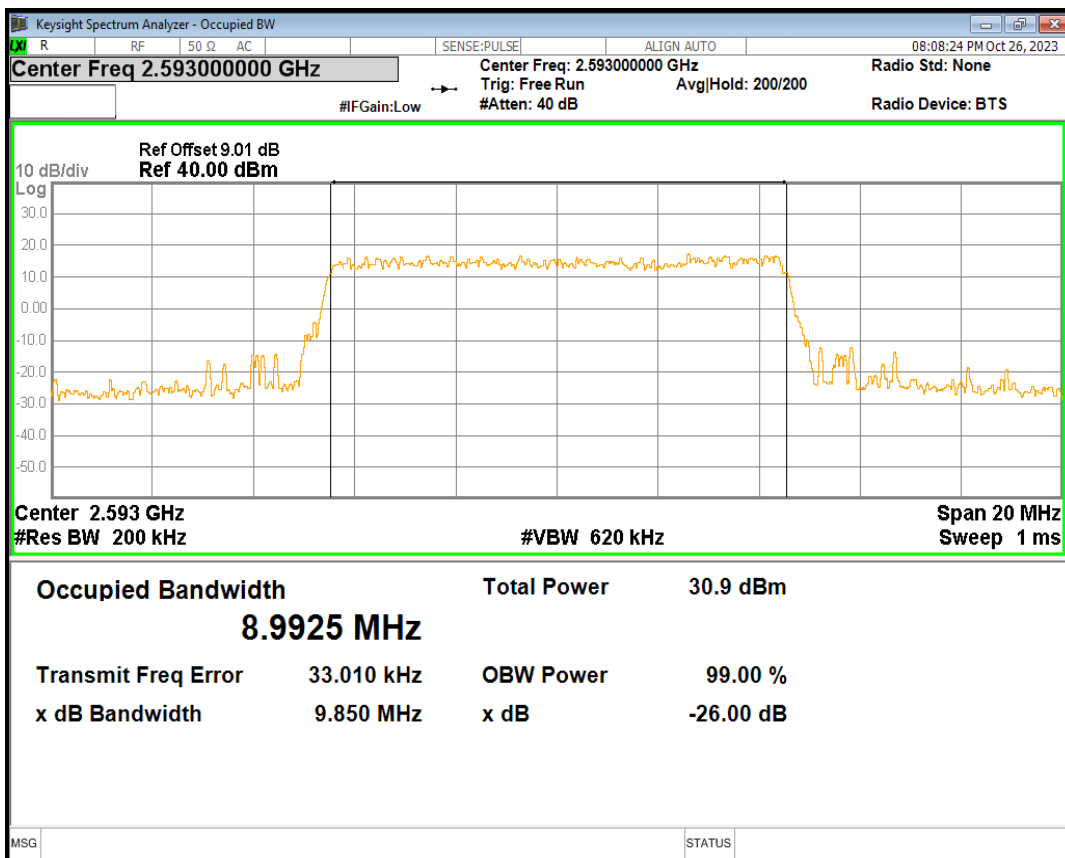

Band41 QPSK BW=10MHz Channel=40620 RB Size=50 Position=#0