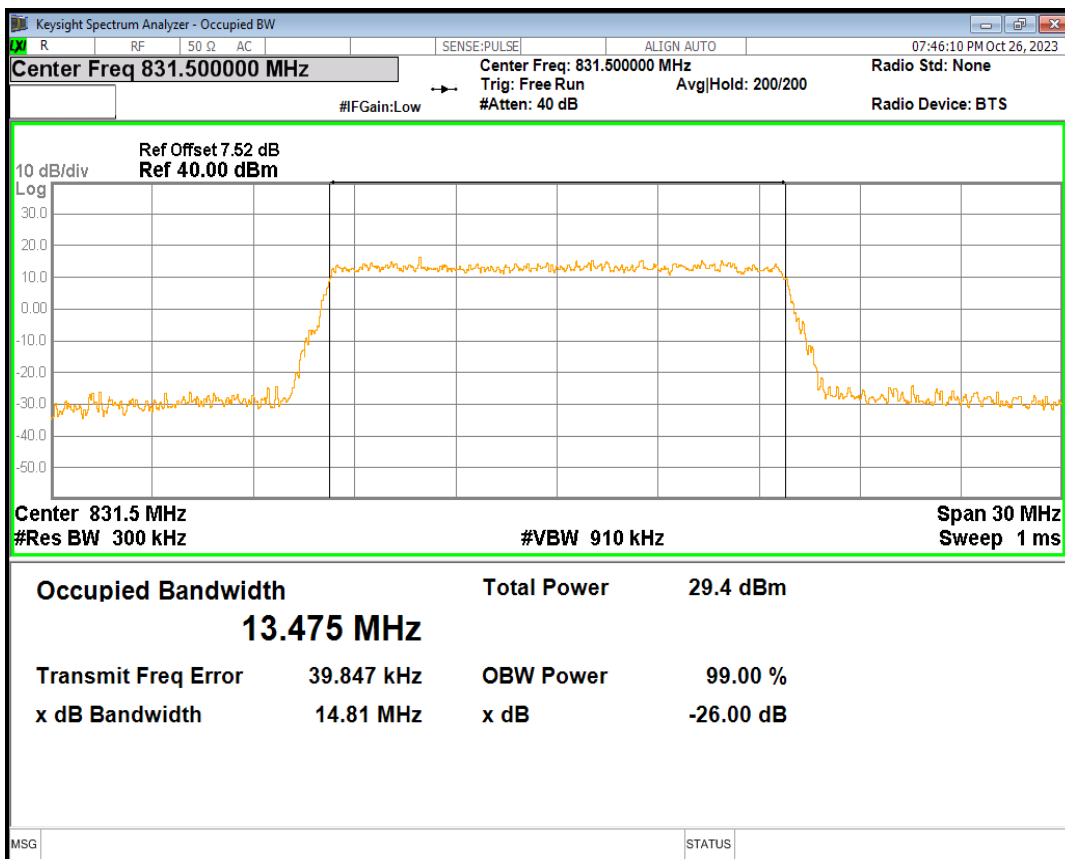

Band26(824-849) 16QAM BW=15MHz Channel=26865 RB Size=75 Position=#0