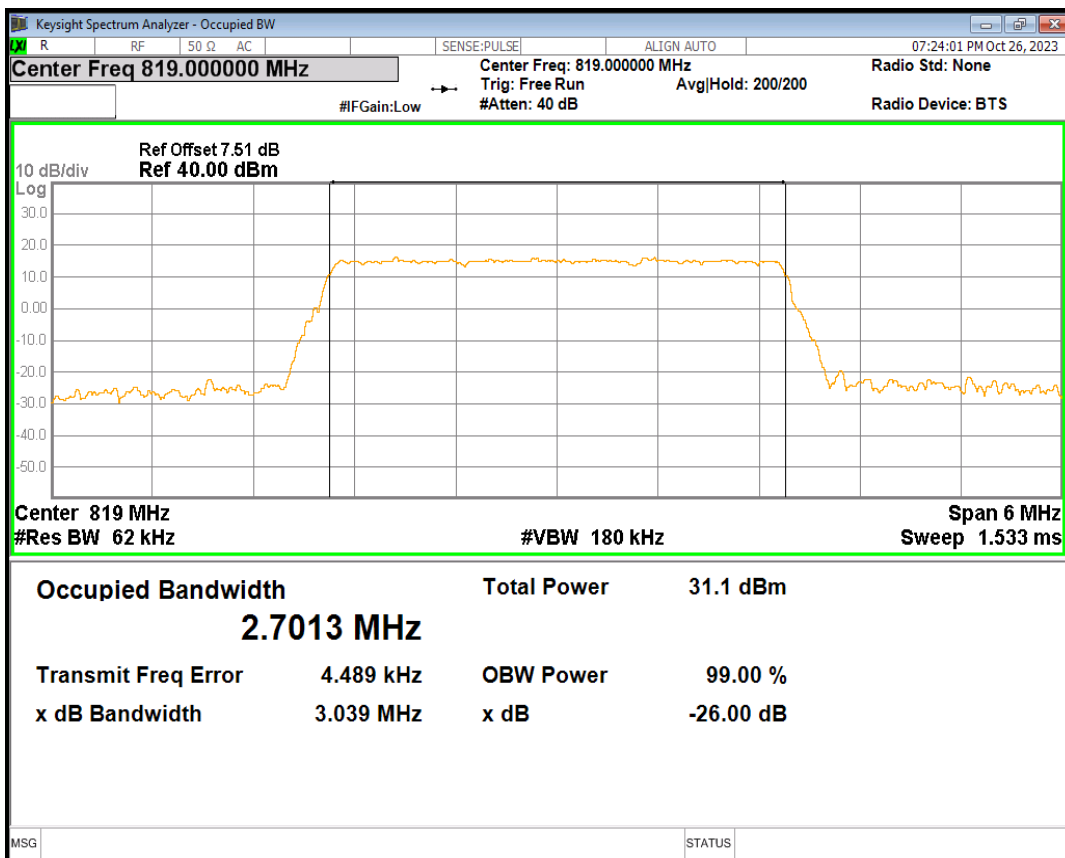

Band26(814-824) QPSK BW=3MHz Channel=26740 RB Size=15 Position=#0