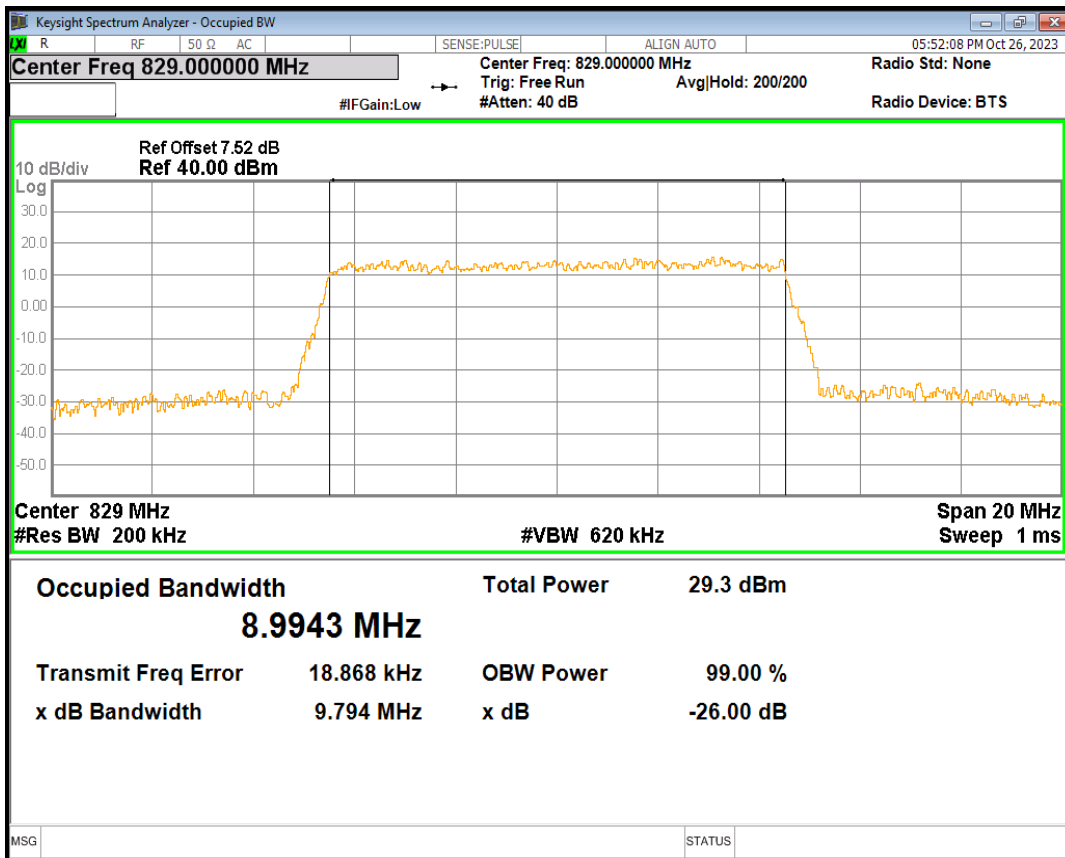

Band5 16QAM BW=1.4MHz Channel=20407 RB Size=6 Position=#0

Band5 16QAM BW=1.4MHz Channel=20525 RB Size=6 Position=#0

Band5 16QAM BW=1.4MHz Channel=20643 RB Size=6 Position=#0

Band5 16QAM BW=10MHz Channel=20450 RB Size=50 Position=#0