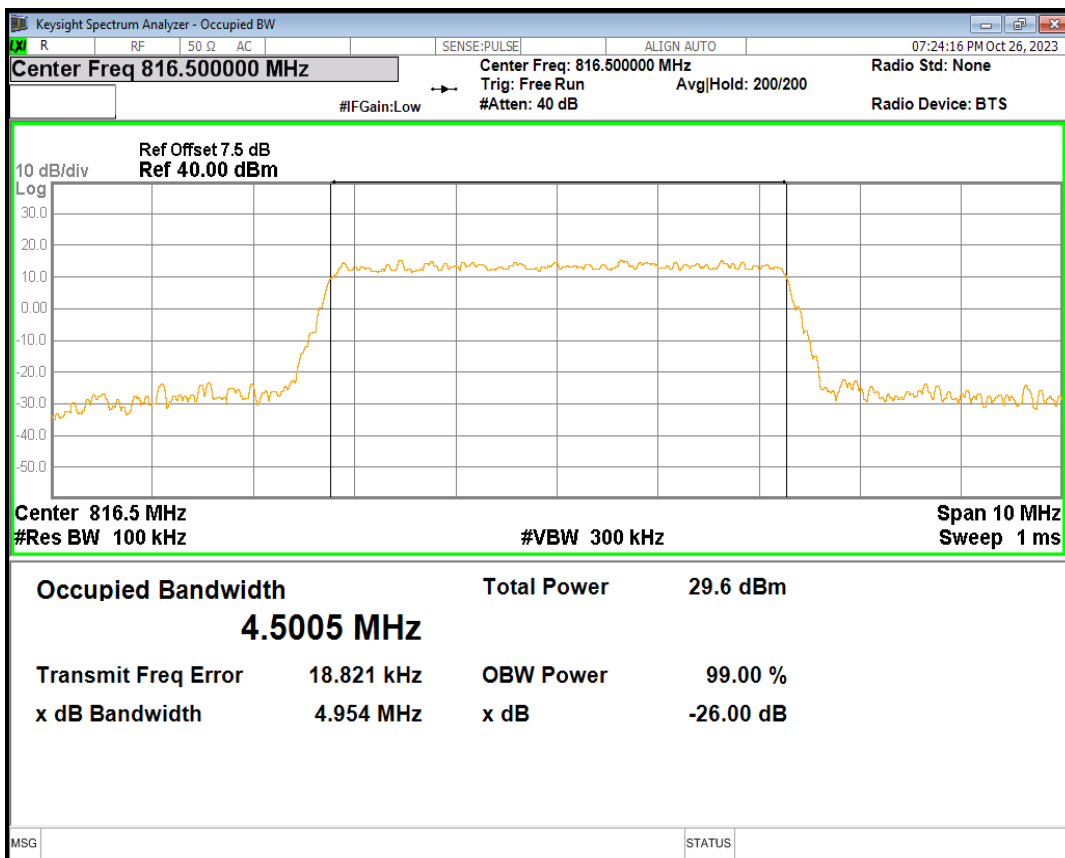

Band26(814-824) 16QAM BW=3MHz Channel=26740 RB Size=15 Position=#0

Band26(814-824) 16QAM BW=3MHz Channel=26775 RB Size=15 Position=#0

Band26(814-824) 16QAM BW=5MHz Channel=26715 RB Size=25 Position=#0

Band26(814-824) 16QAM BW=5MHz Channel=26740 RB Size=25 Position=#0