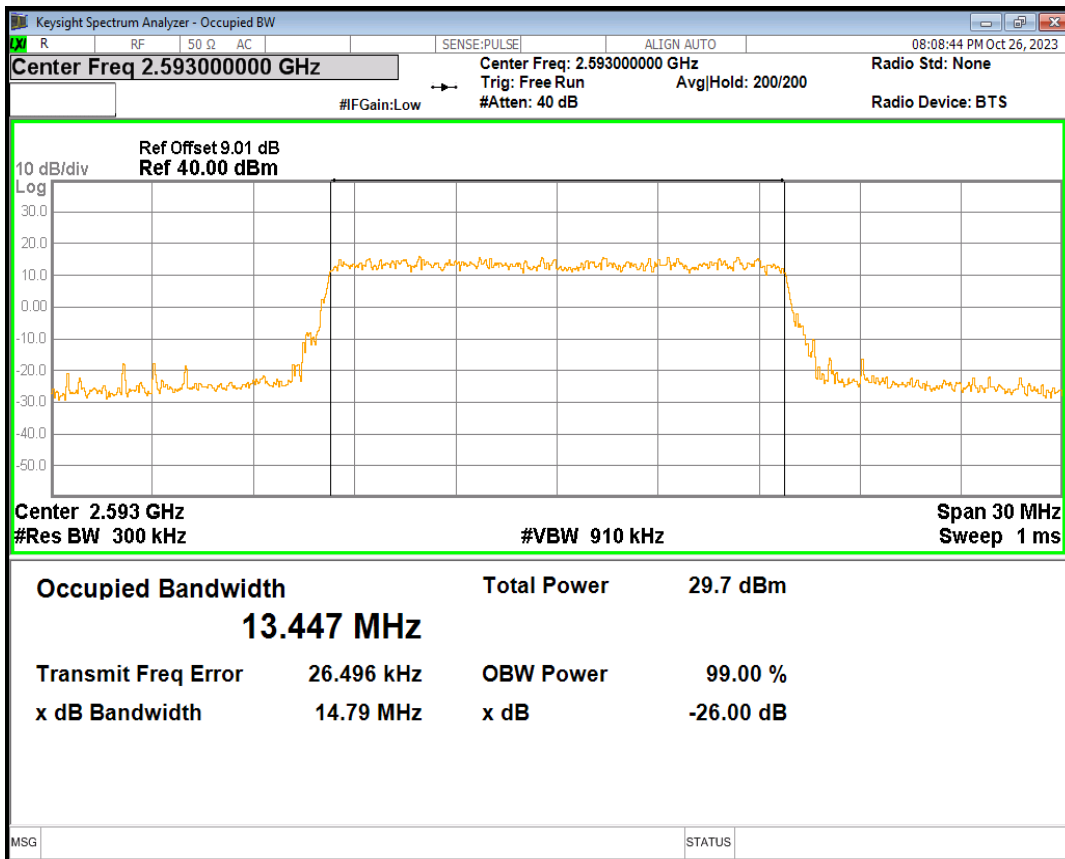

Band41 16QAM BW=15MHz Channel=40620 RB Size=75 Position=#0