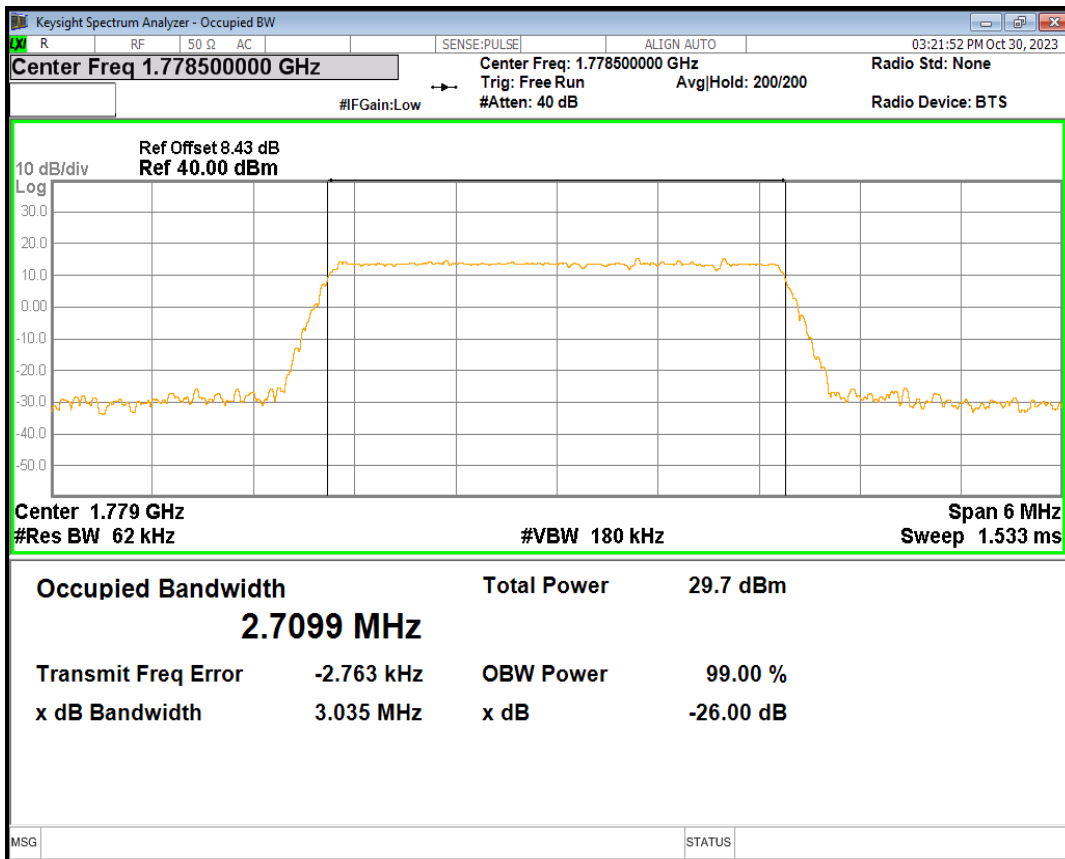

Band66 16QAM BW=3MHz Channel=131987 RB Size=15 Position=#0

Band66 16QAM BW=3MHz Channel=132322 RB Size=15 Position=#0

Band66 16QAM BW=3MHz Channel=132657 RB Size=15 Position=#0

Band66 16QAM BW=5MHz Channel=131997 RB Size=25 Position=#0