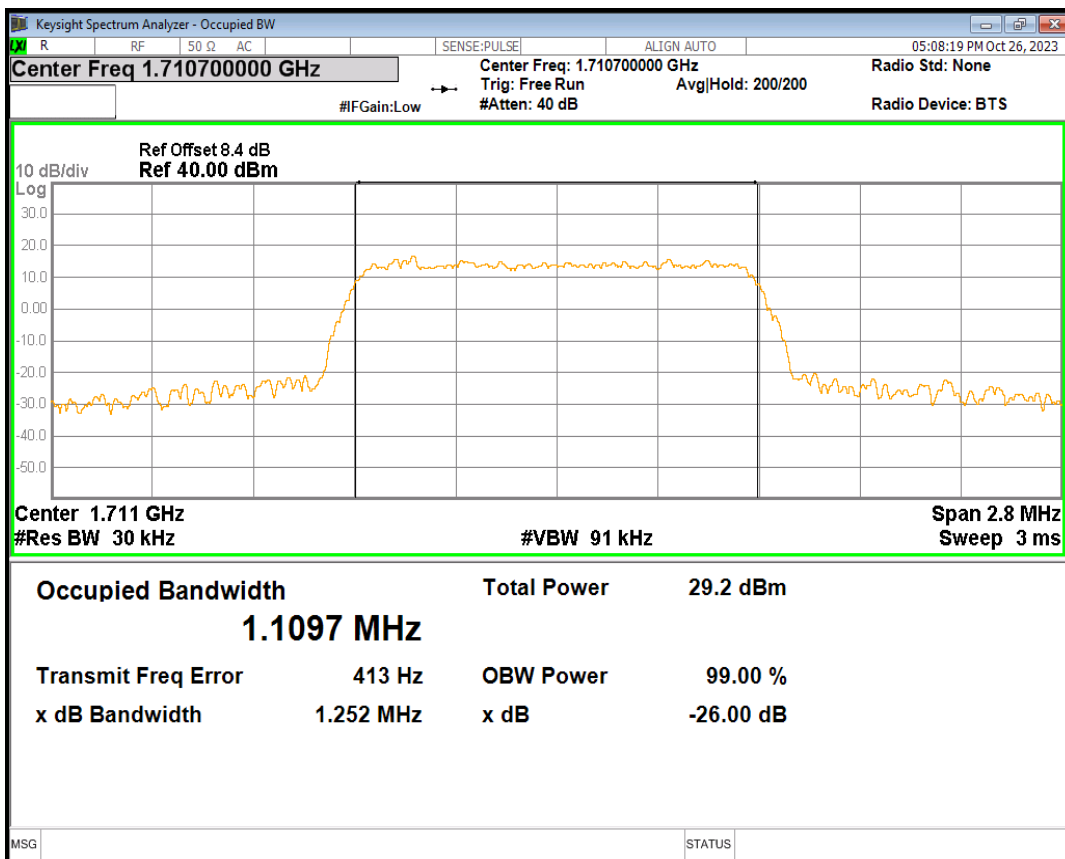

Band4 16QAM BW=1.4MHz Channel=19957 RB Size=6 Position=#0