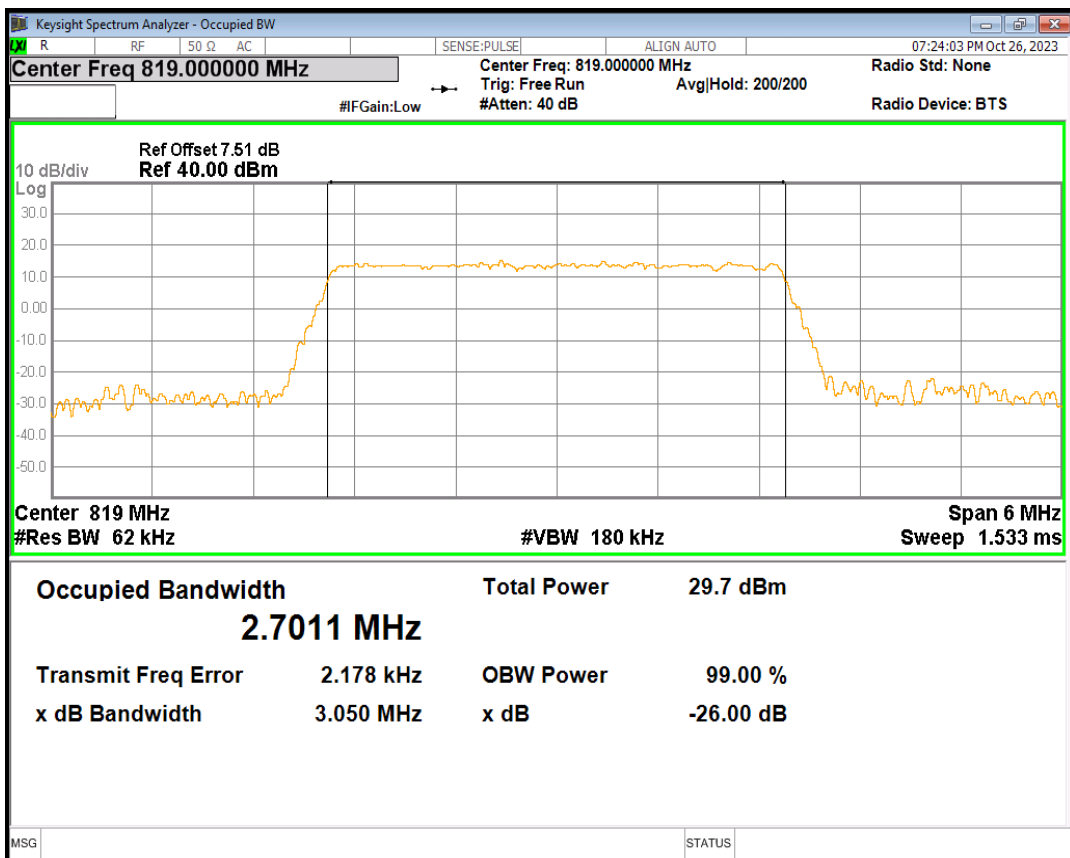

Band26(814-824) 16QAM BW=3MHz Channel=26740 RB Size=15 Position=#0

Band26(814-824) 16QAM BW=3MHz Channel=26775 RB Size=15 Position=#0

Band26(814-824) 16QAM BW=5MHz Channel=26715 RB Size=25 Position=#0

Band26(814-824) 16QAM BW=5MHz Channel=26740 RB Size=25 Position=#0