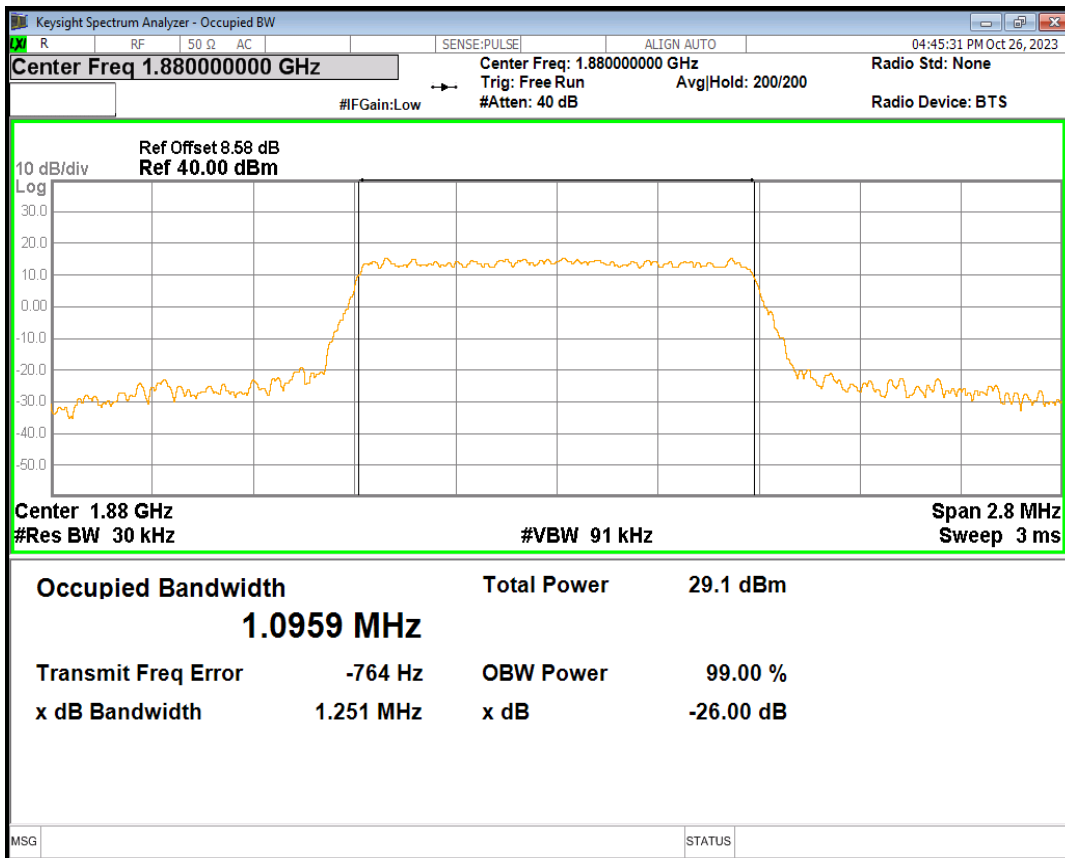

Band2 16QAM BW=1.4MHz Channel=19193 RB Size=6 Position=#0