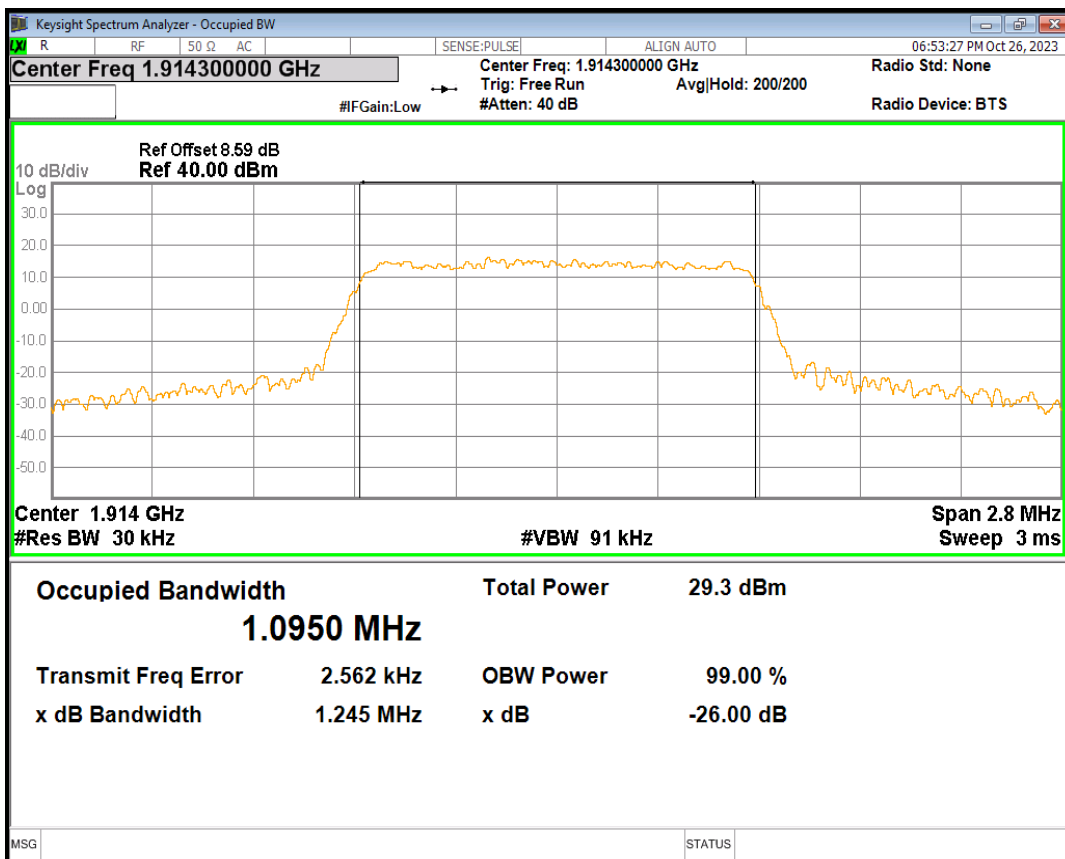

Band25 16QAM BW=10MHz Channel=26090 RB Size=50 Position=#0