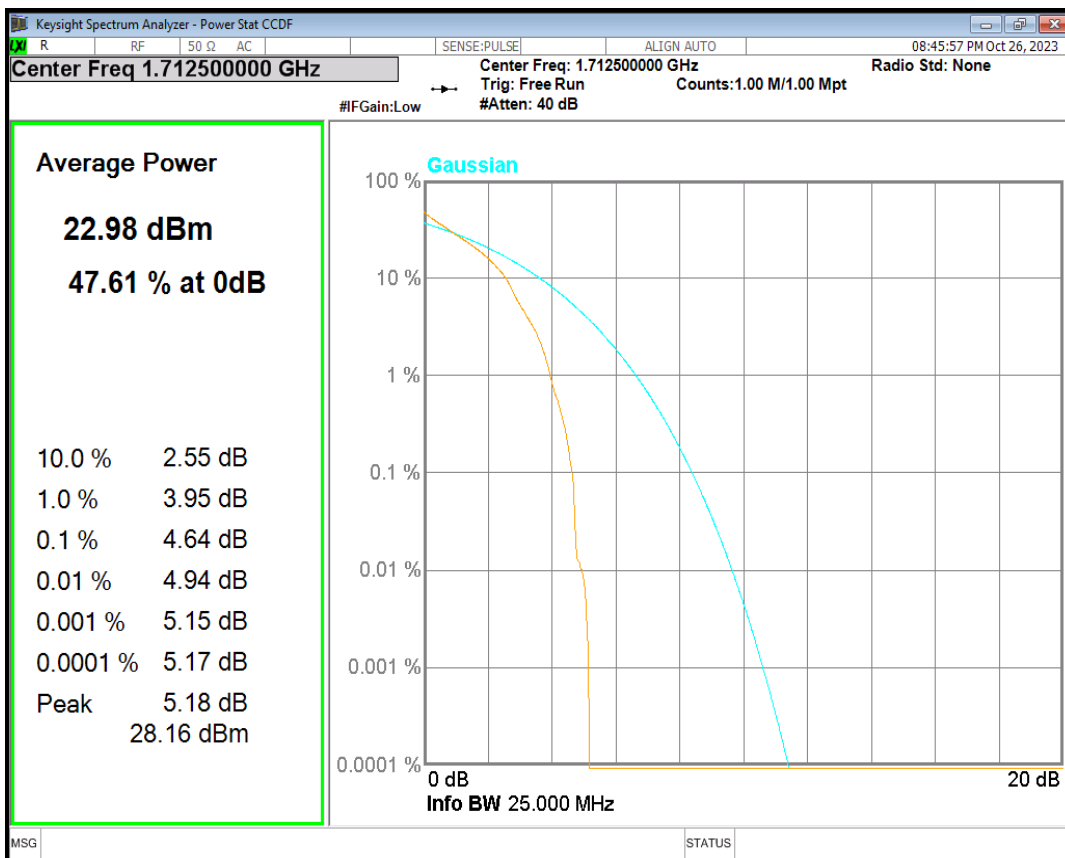

Band66 QPSK BW=5MHz Channel=131997 RB Size=1 Position=#0