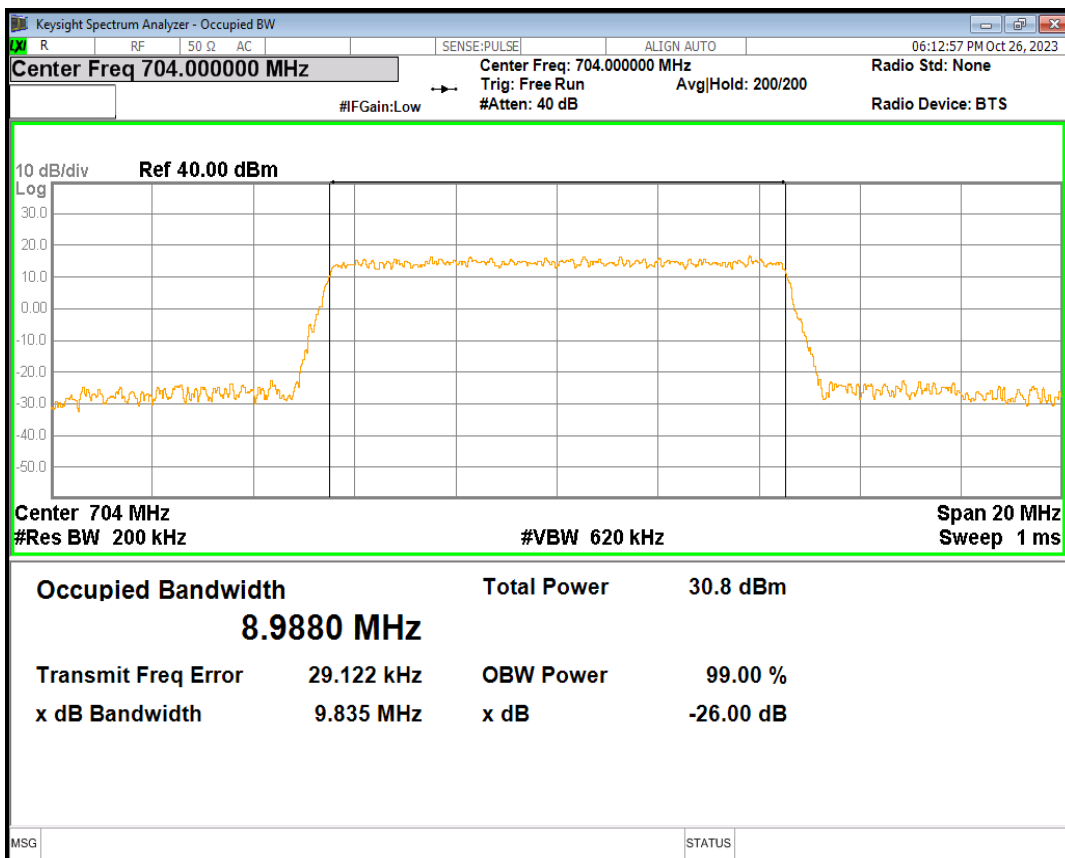

Band12 QPSK BW=1.4MHz Channel=23017 RB Size=6 Position=#0

Band12 QPSK BW=1.4MHz Channel=23095 RB Size=6 Position=#0

Band12 QPSK BW=1.4MHz Channel=23173 RB Size=6 Position=#0

Band12 QPSK BW=10MHz Channel=23060 RB Size=50 Position=#0