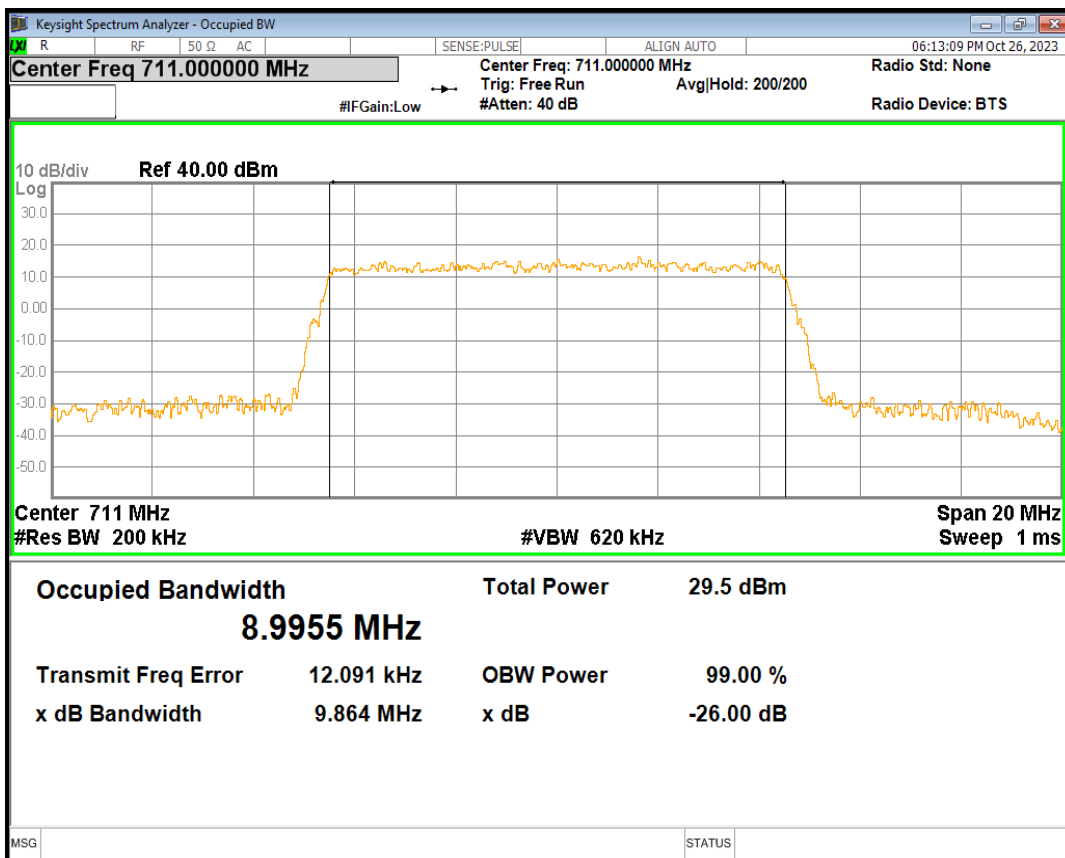

Band12 16QAM BW=3MHz Channel=23025 RB Size=15 Position=#0