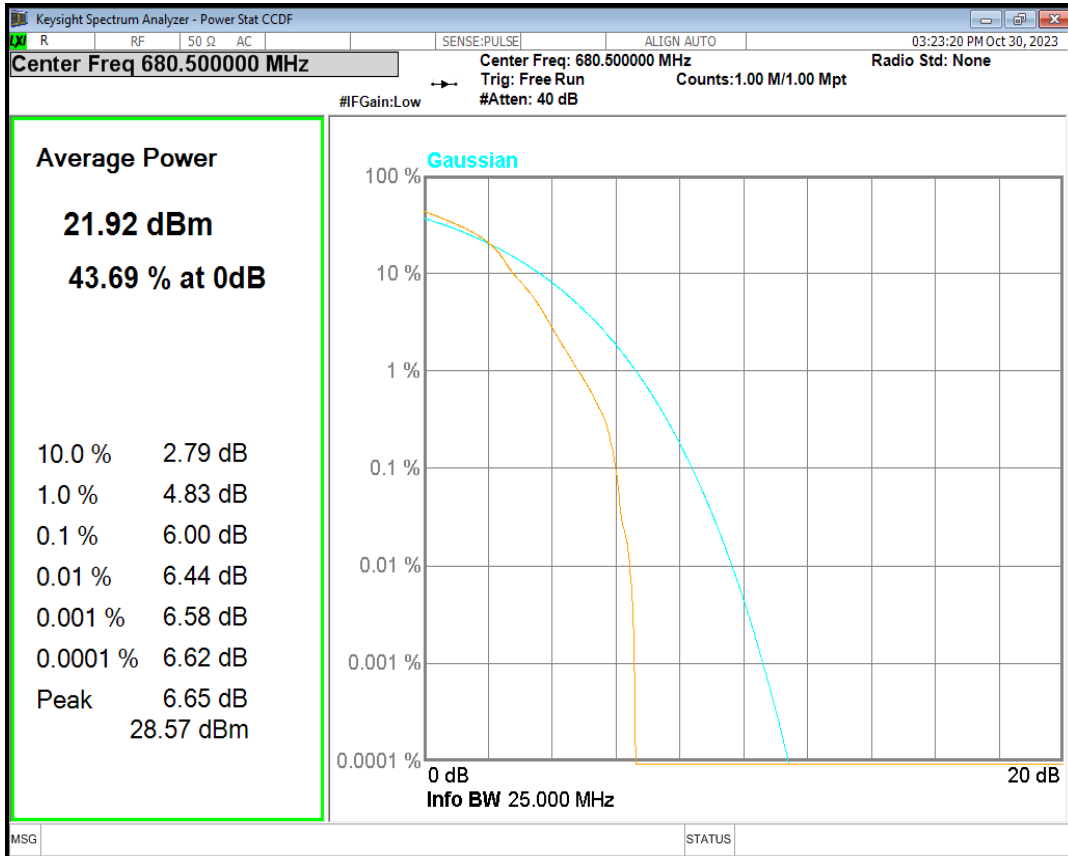

Band71 16QAM BW=5MHz Channel=133297 RB Size=1 Position=#0