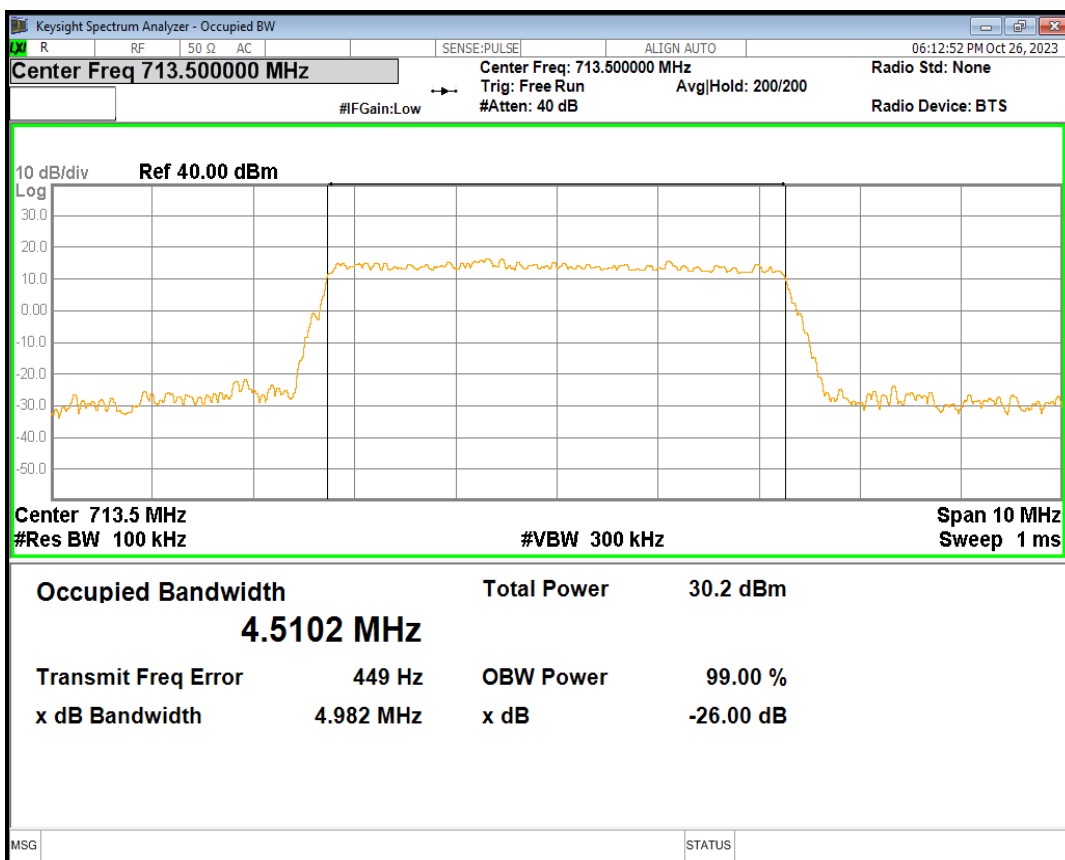

Band12 16QAM BW=3MHz Channel=23165 RB Size=15 Position=#0

Band12 16QAM BW=5MHz Channel=23035 RB Size=25 Position=#0

Band12 16QAM BW=5MHz Channel=23095 RB Size=25 Position=#0

Band12 16QAM BW=5MHz Channel=23155 RB Size=25 Position=#0