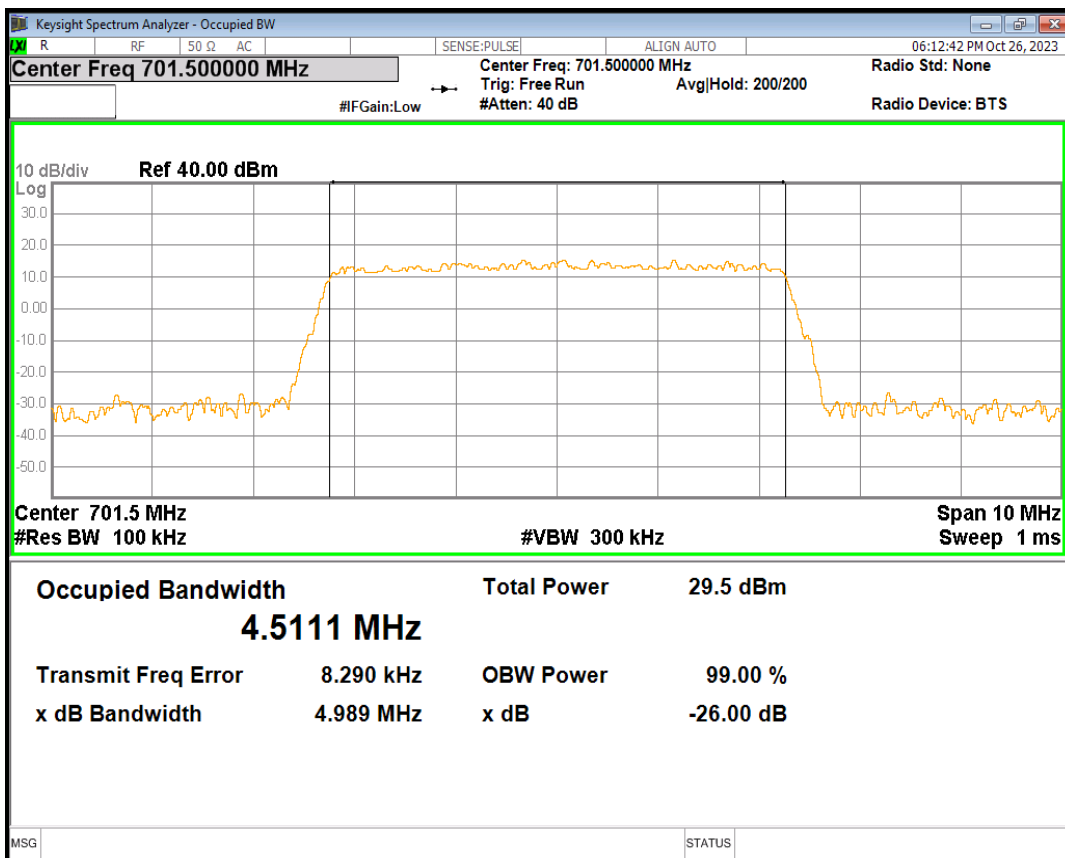

Band12 16QAM BW=5MHz Channel=23095 RB Size=25 Position=#0