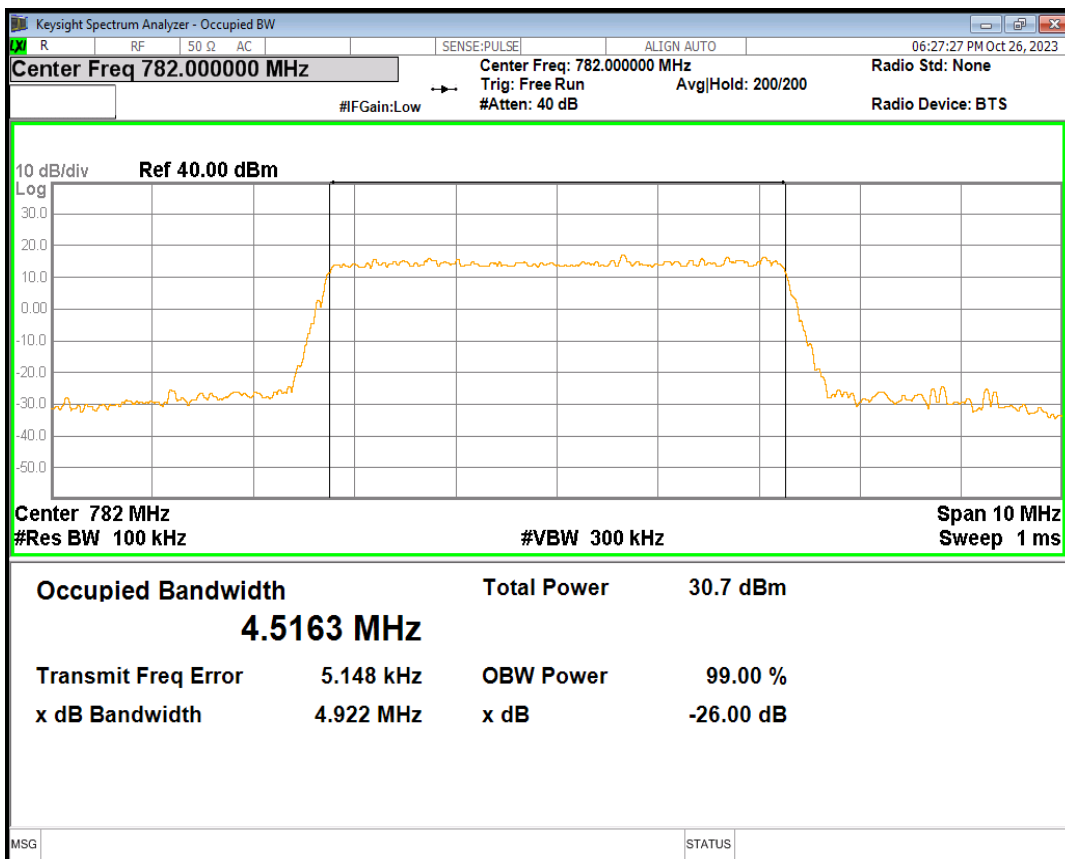

Band13 QPSK BW=5MHz Channel=23255 RB Size=25 Position=#0