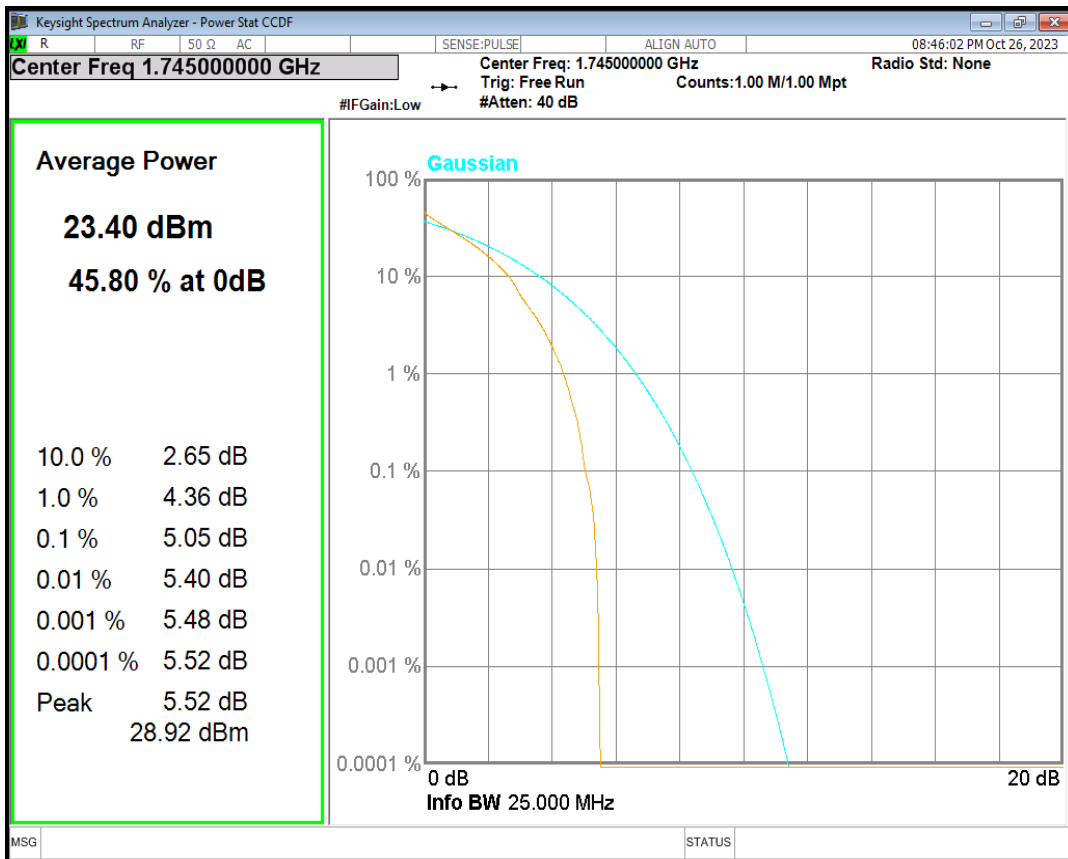

Band66 QPSK BW=5MHz Channel=132322 RB Size=1 Position=#0