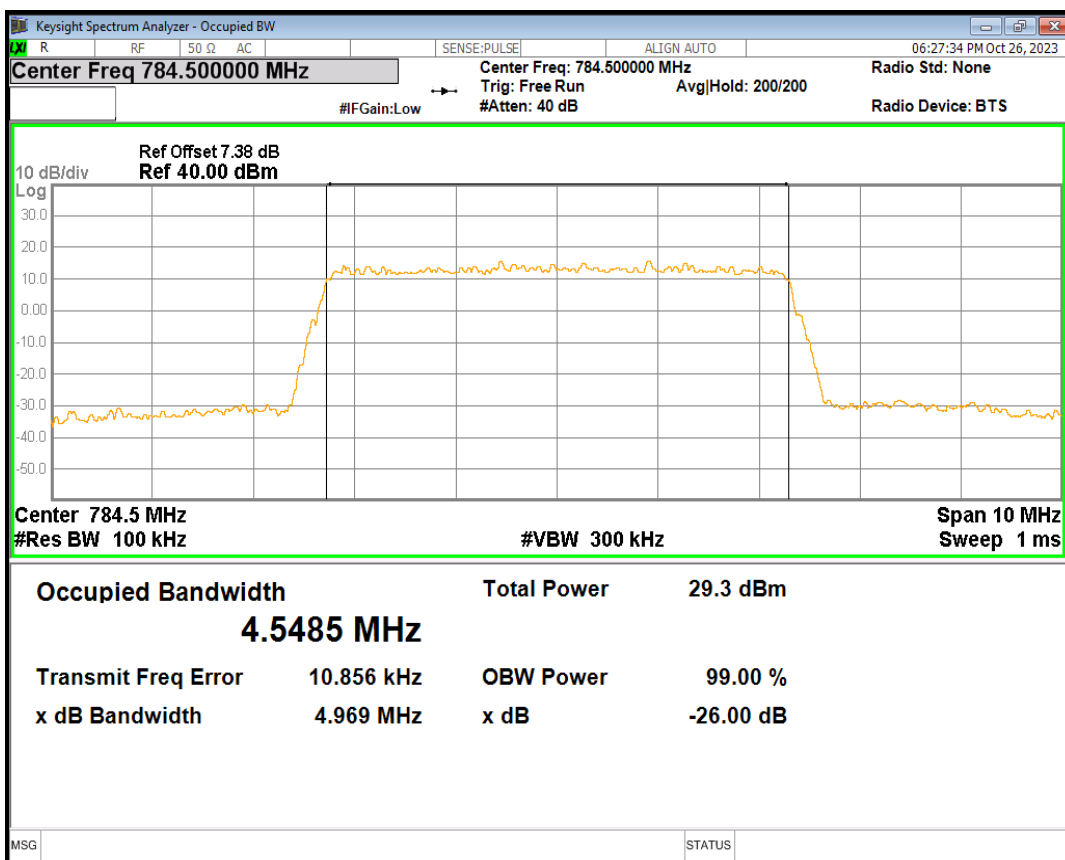

Band13 16QAM BW=10MHz Channel=23230 RB Size=50 Position=#0

Band13 16QAM BW=5MHz Channel=23205 RB Size=25 Position=#0

Band13 16QAM BW=5MHz Channel=23230 RB Size=25 Position=#0

Band13 16QAM BW=5MHz Channel=23255 RB Size=25 Position=#0