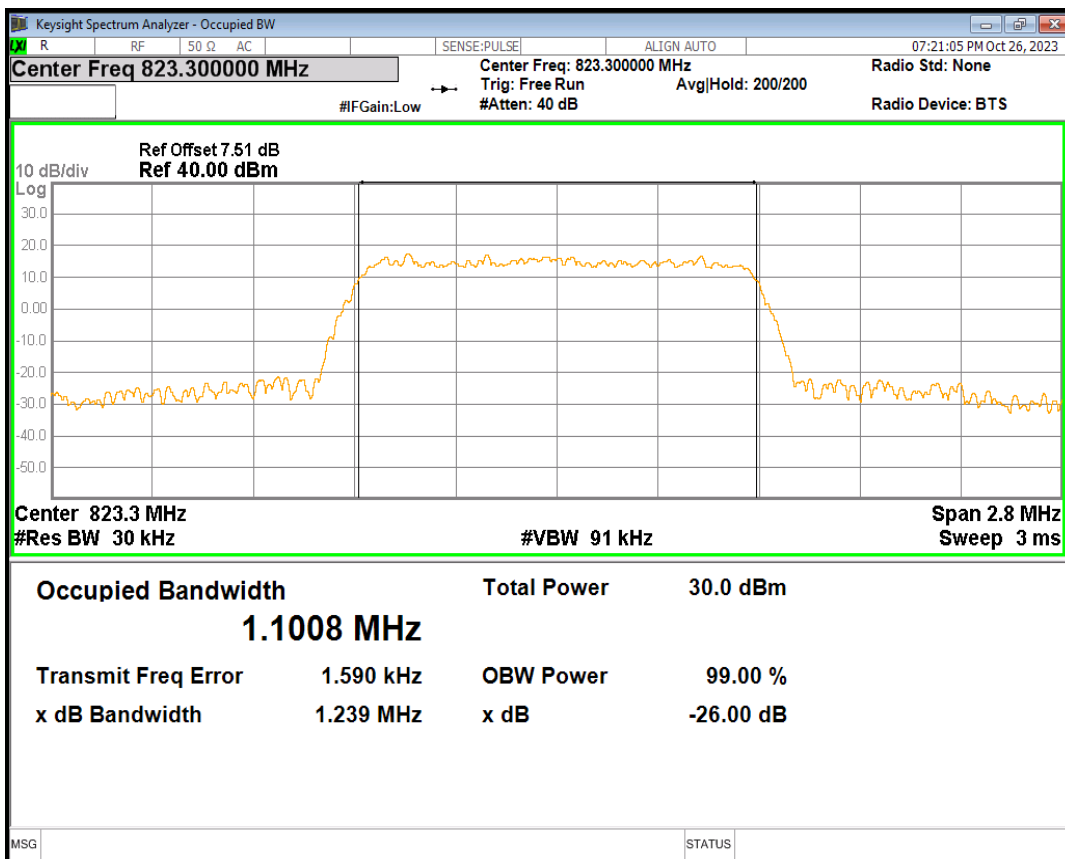

Band26(814-824) 16QAM BW=10MHz Channel=26740 RB Size=50 Position=#0