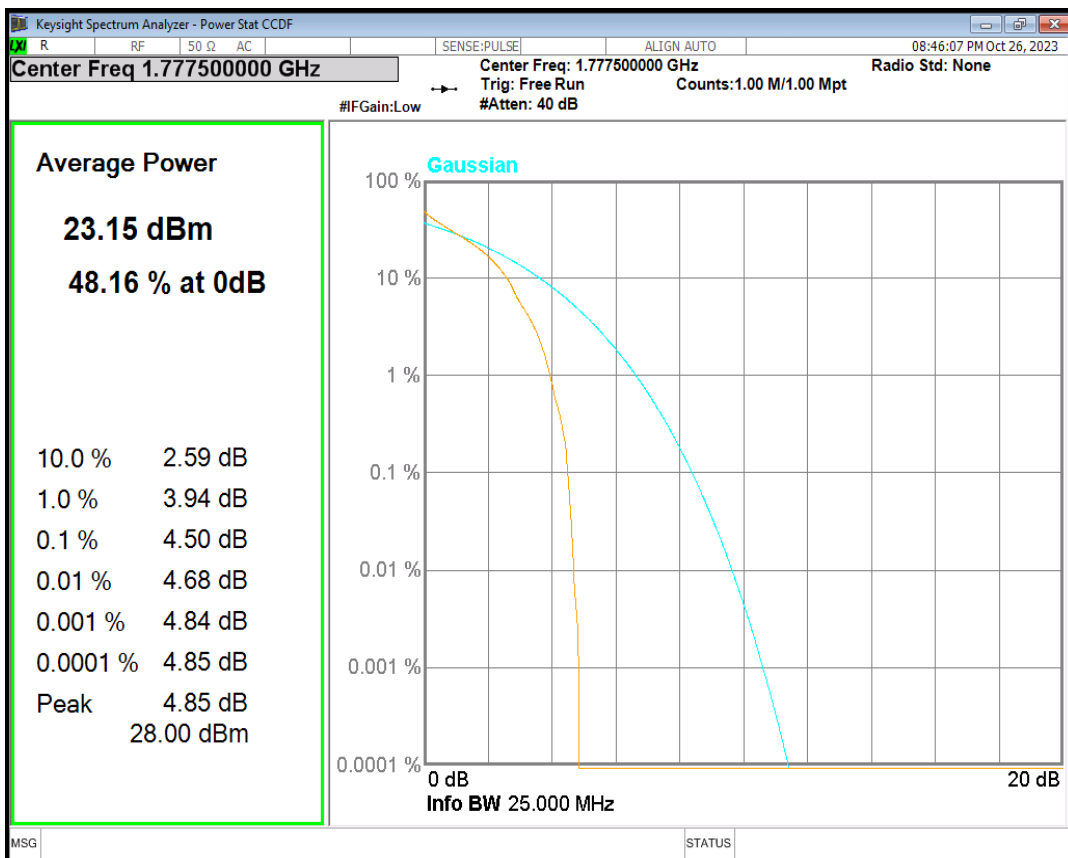

Band66 QPSK BW=5MHz Channel=132647 RB Size=1 Position=#0