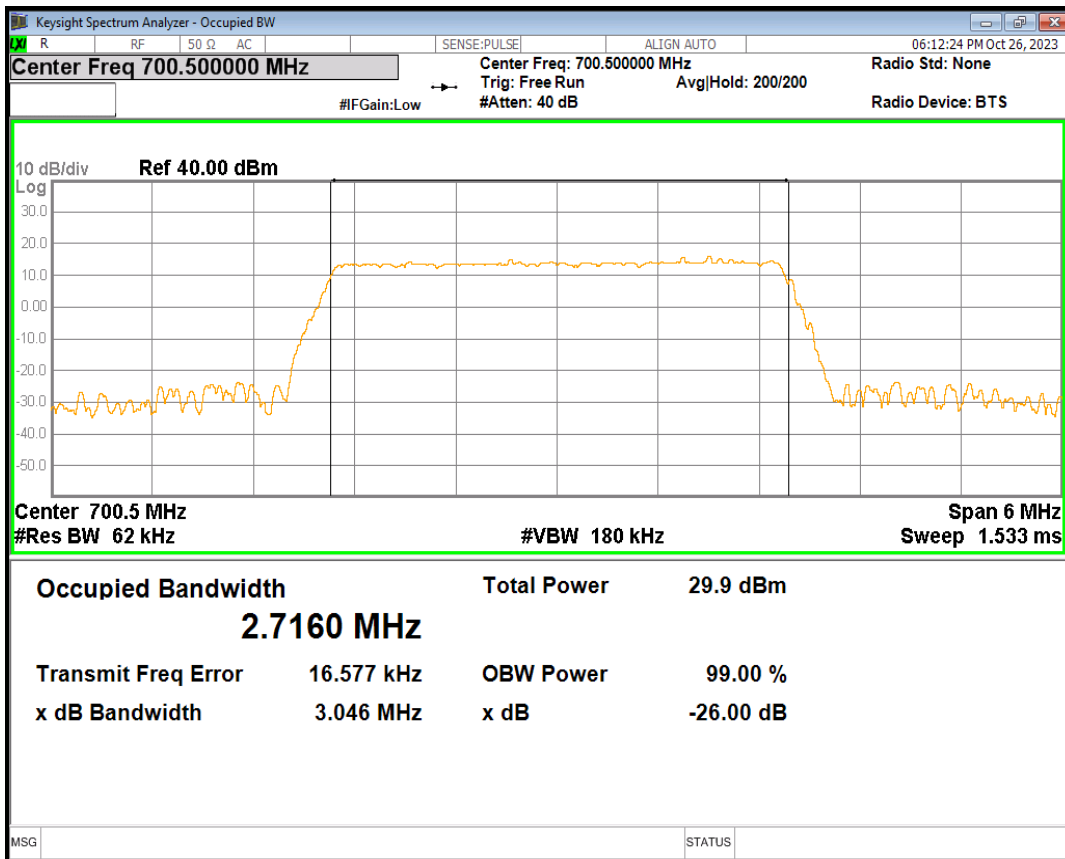

Band12 16QAM BW=3MHz Channel=23095 RB Size=15 Position=#0