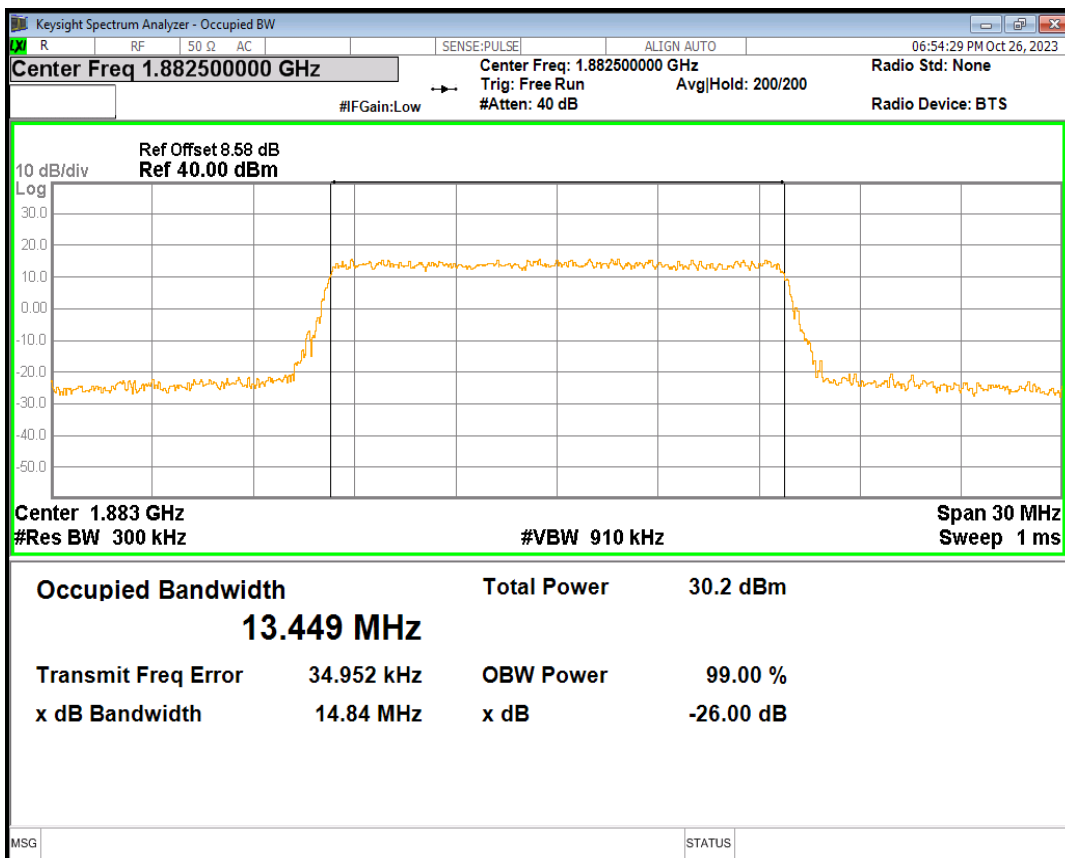

Band25 QPSK BW=15MHz Channel=26615 RB Size=75 Position=#0