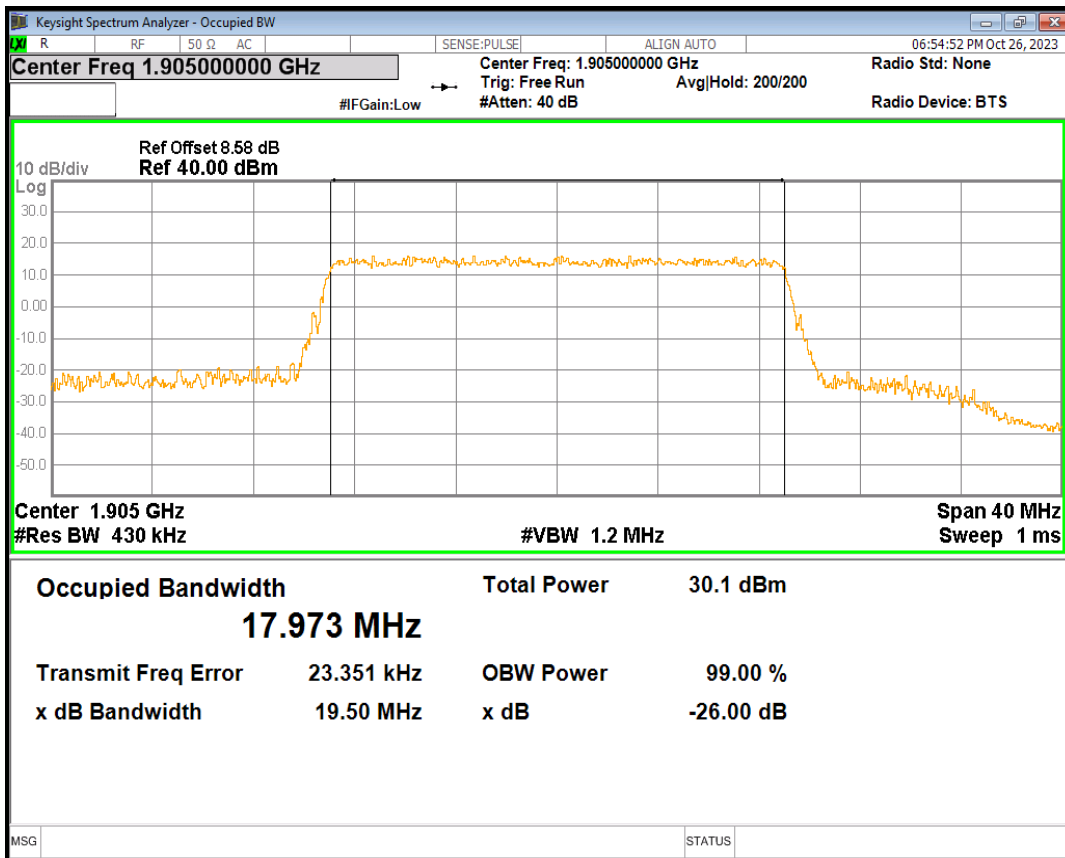

Band25 QPSK BW=3MHz Channel=26055 RB Size=15 Position=#0