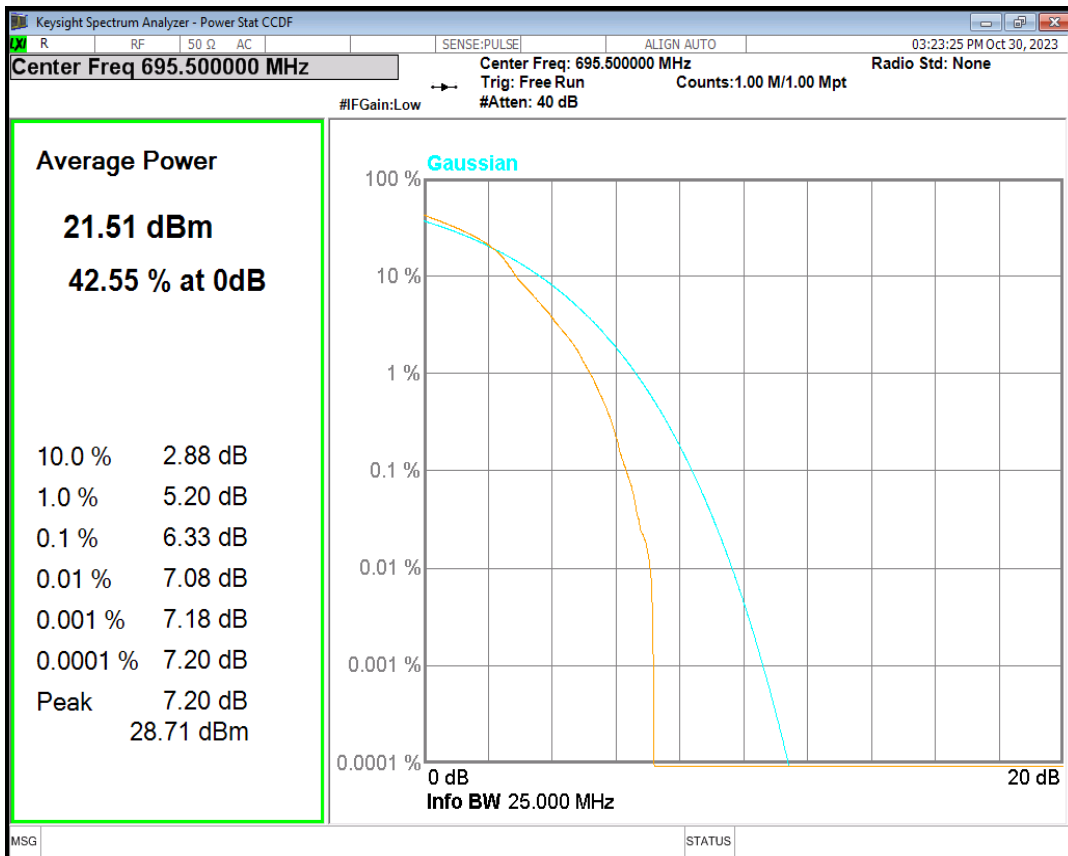

Band71 16QAM BW=5MHz Channel=133447 RB Size=1 Position=#0