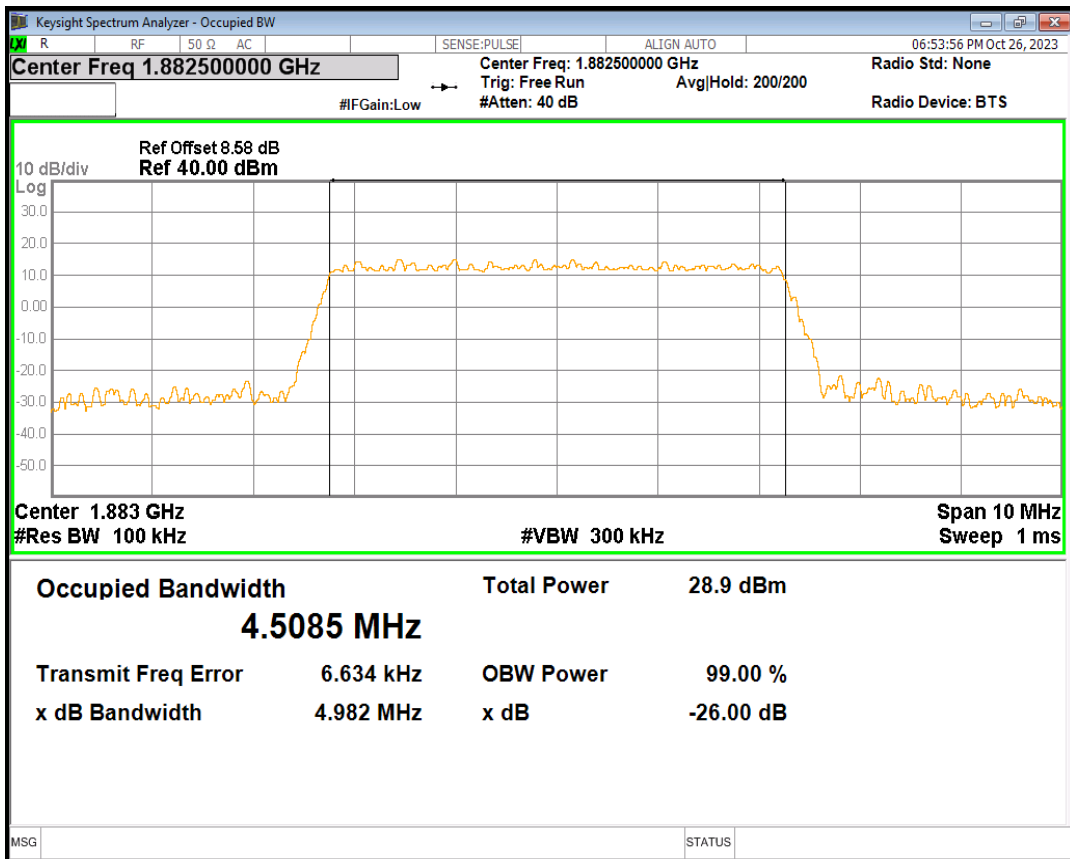

Band25 16QAM BW=5MHz Channel=26665 RB Size=25 Position=#0