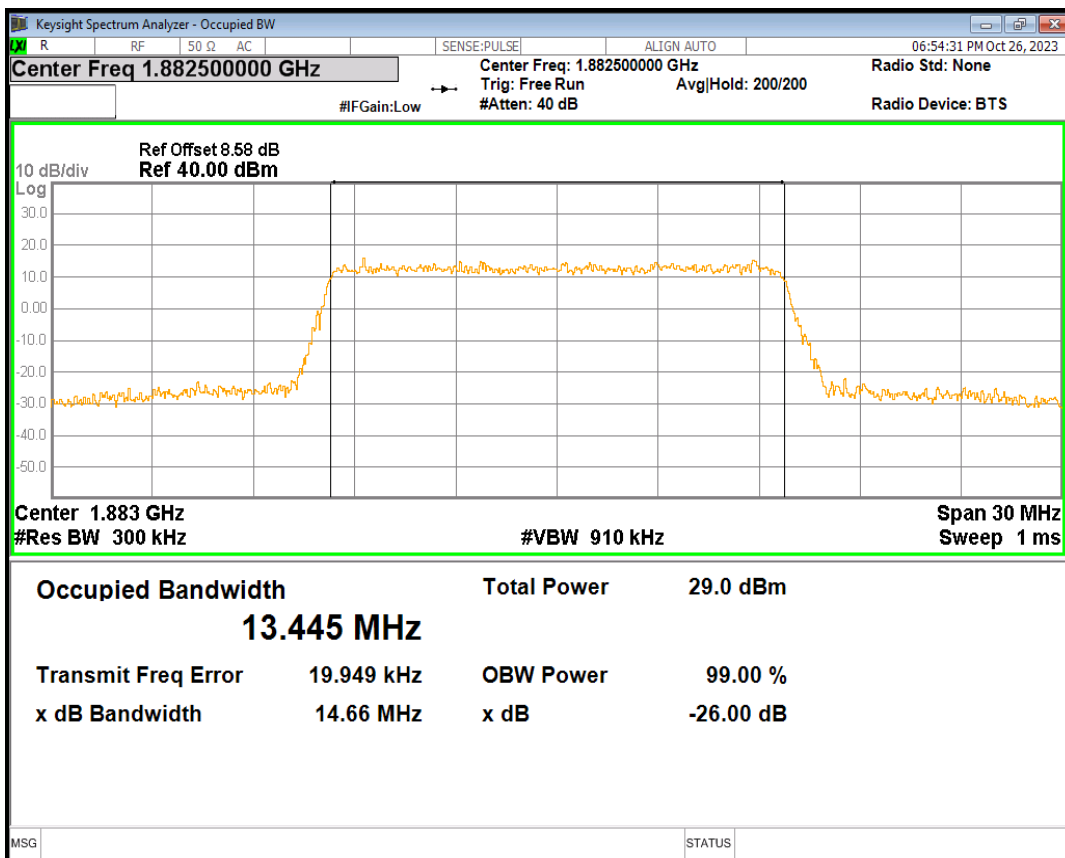

Band25 16QAM BW=10MHz Channel=26365 RB Size=50 Position=#0

Band25 16QAM BW=10MHz Channel=26640 RB Size=50 Position=#0

Band25 16QAM BW=15MHz Channel=26115 RB Size=75 Position=#0

Band25 16QAM BW=15MHz Channel=26365 RB Size=75 Position=#0