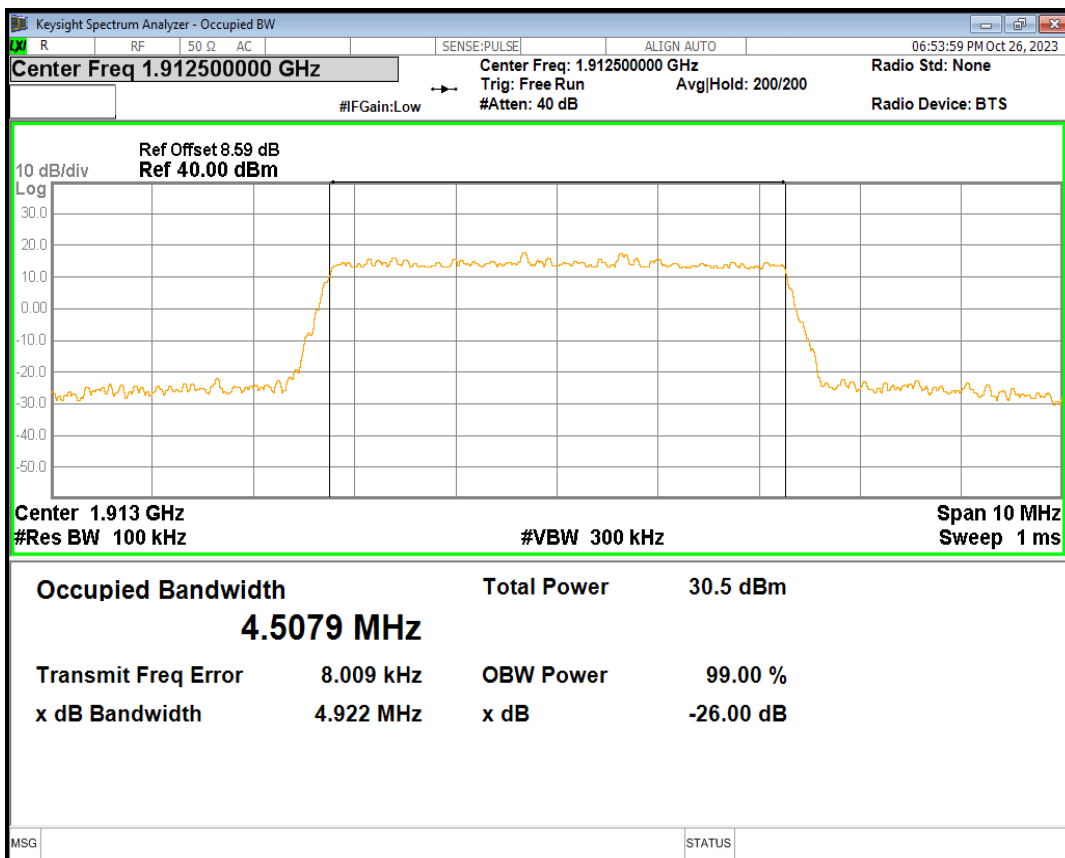

Band25 QPSK BW=3MHz Channel=26675 RB Size=15 Position=#0

Band25 QPSK BW=5MHz Channel=26065 RB Size=25 Position=#0

Band25 QPSK BW=5MHz Channel=26365 RB Size=25 Position=#0

Band25 QPSK BW=5MHz Channel=26665 RB Size=25 Position=#0