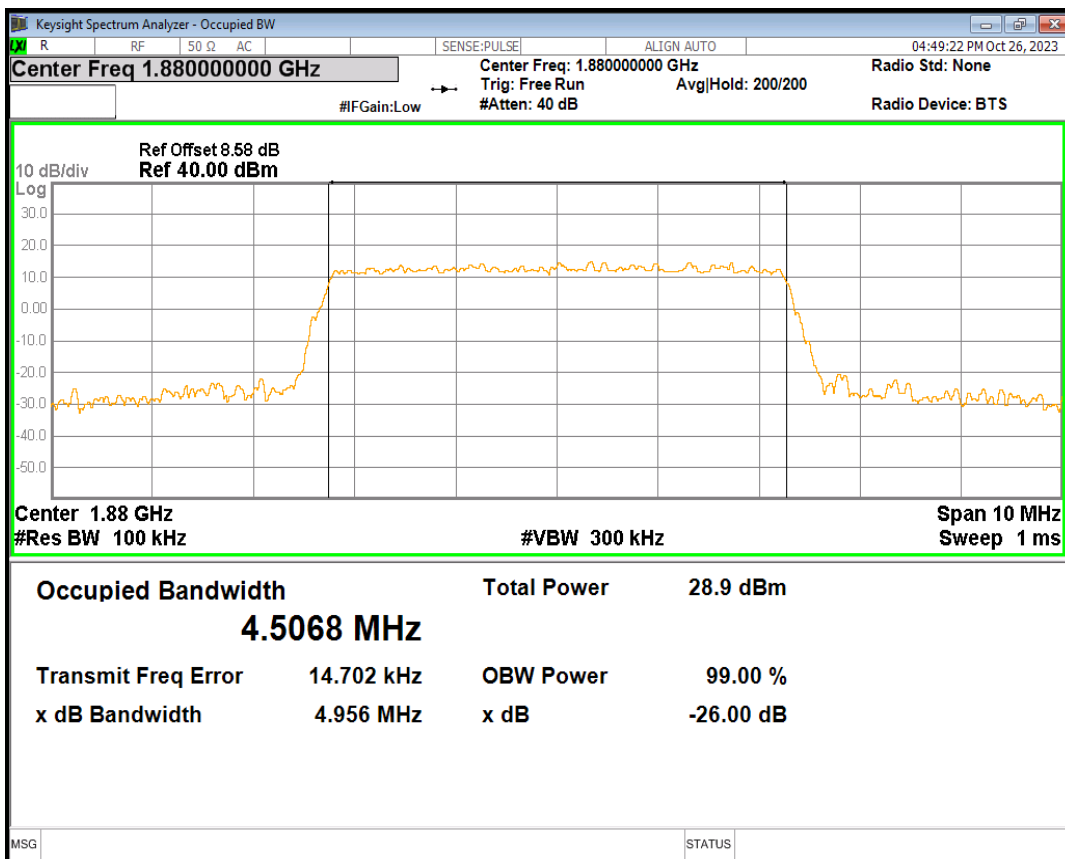

Band2 16QAM BW=5MHz Channel=19175 RB Size=25 Position=#0