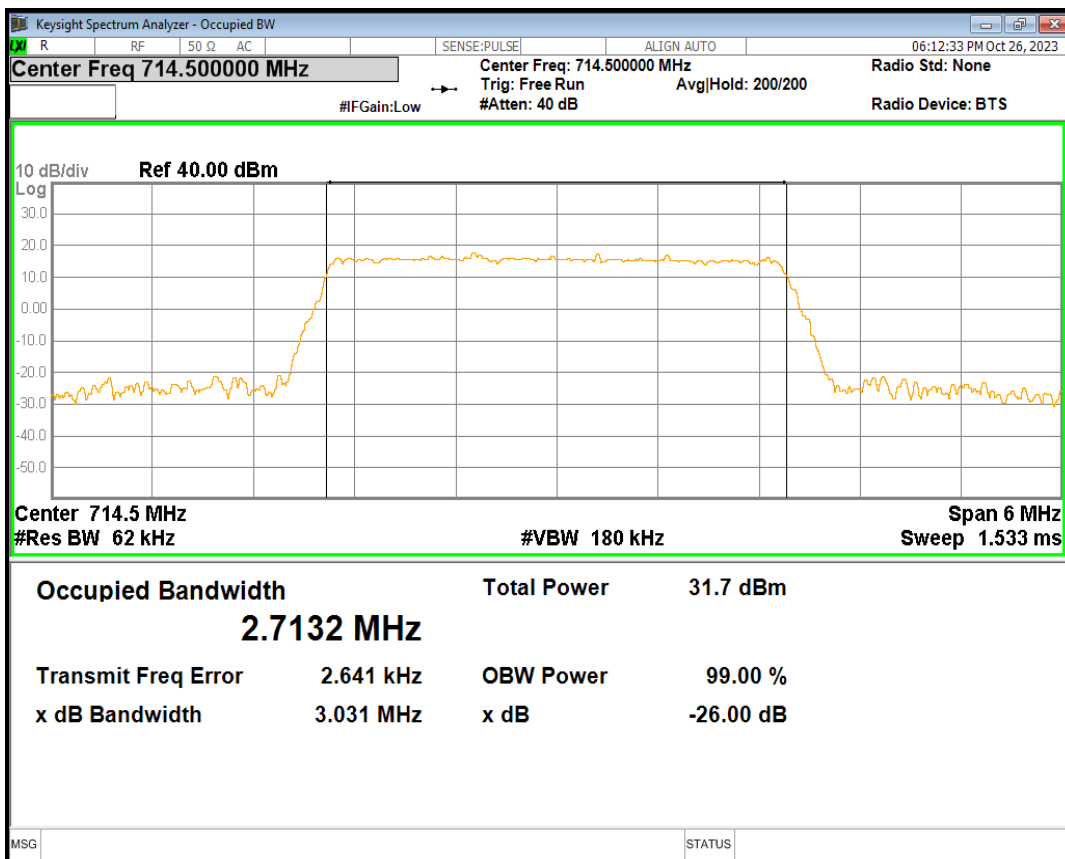

Band12 QPSK BW=5MHz Channel=23035 RB Size=25 Position=#0