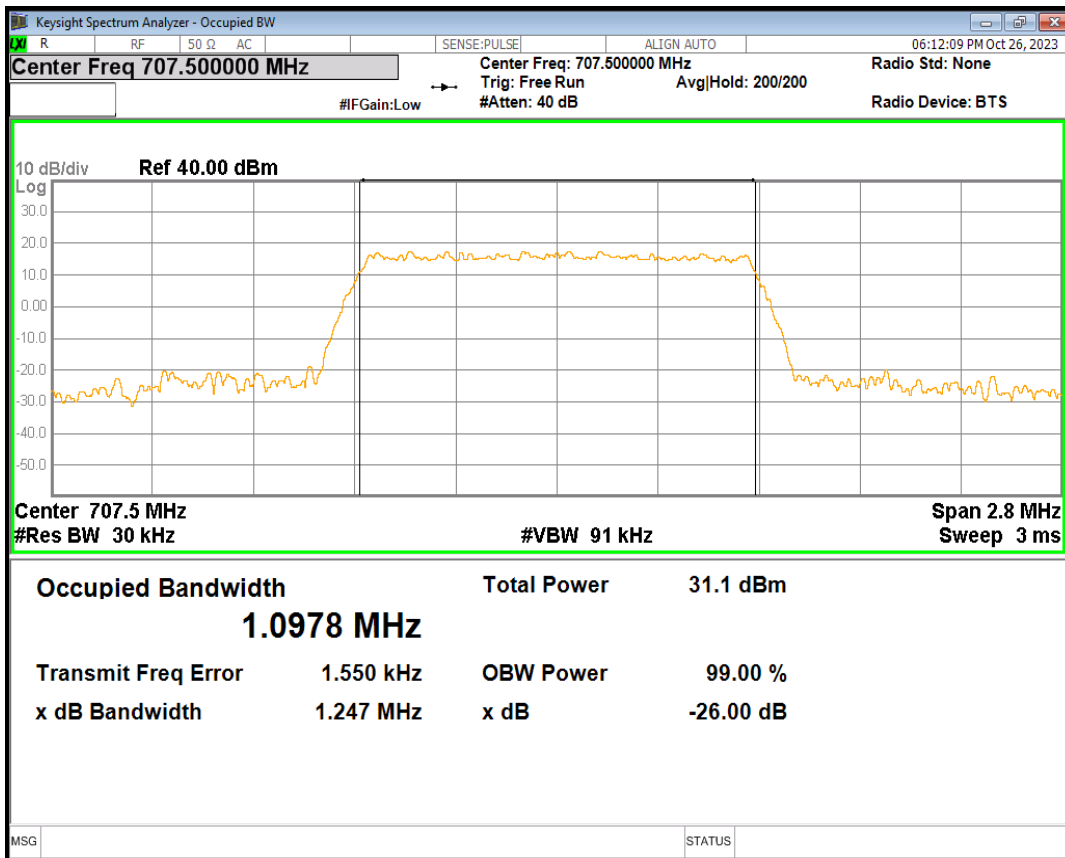

Band12 QPSK BW=1.4MHz Channel=23173 RB Size=6 Position=#0