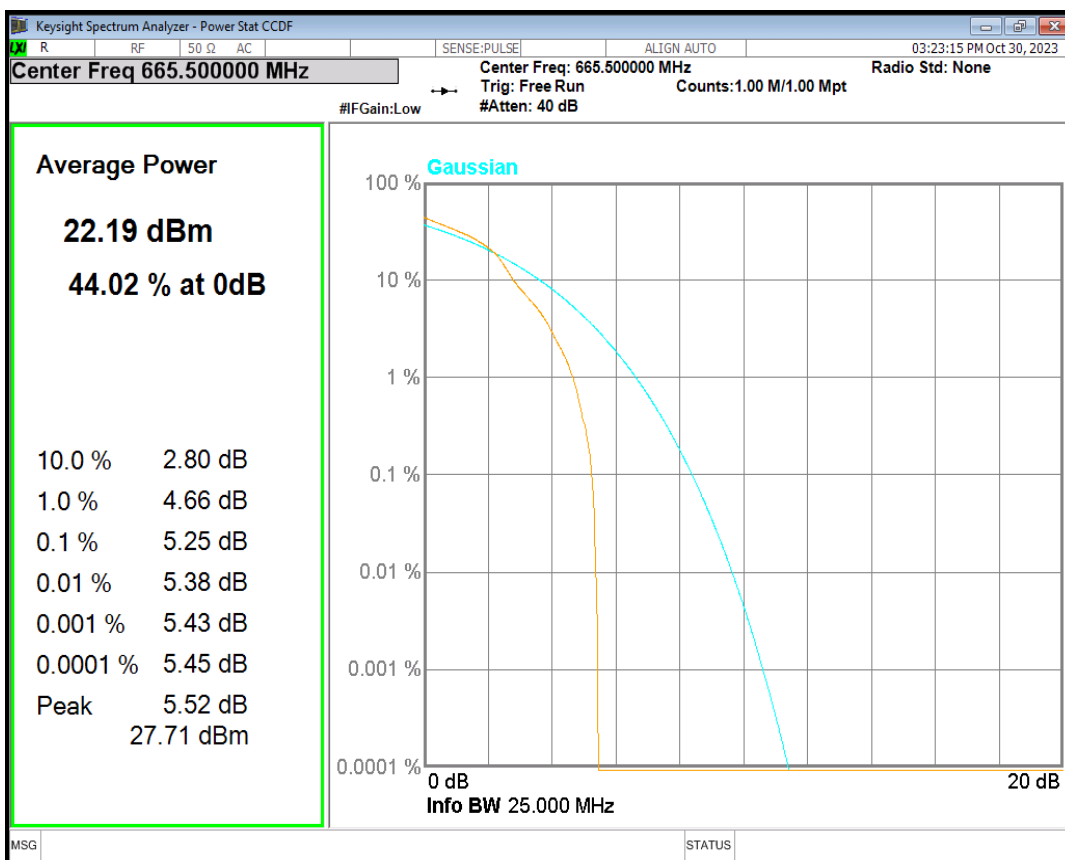

Band71 16QAM BW=5MHz Channel=133147 RB Size=1 Position=#0