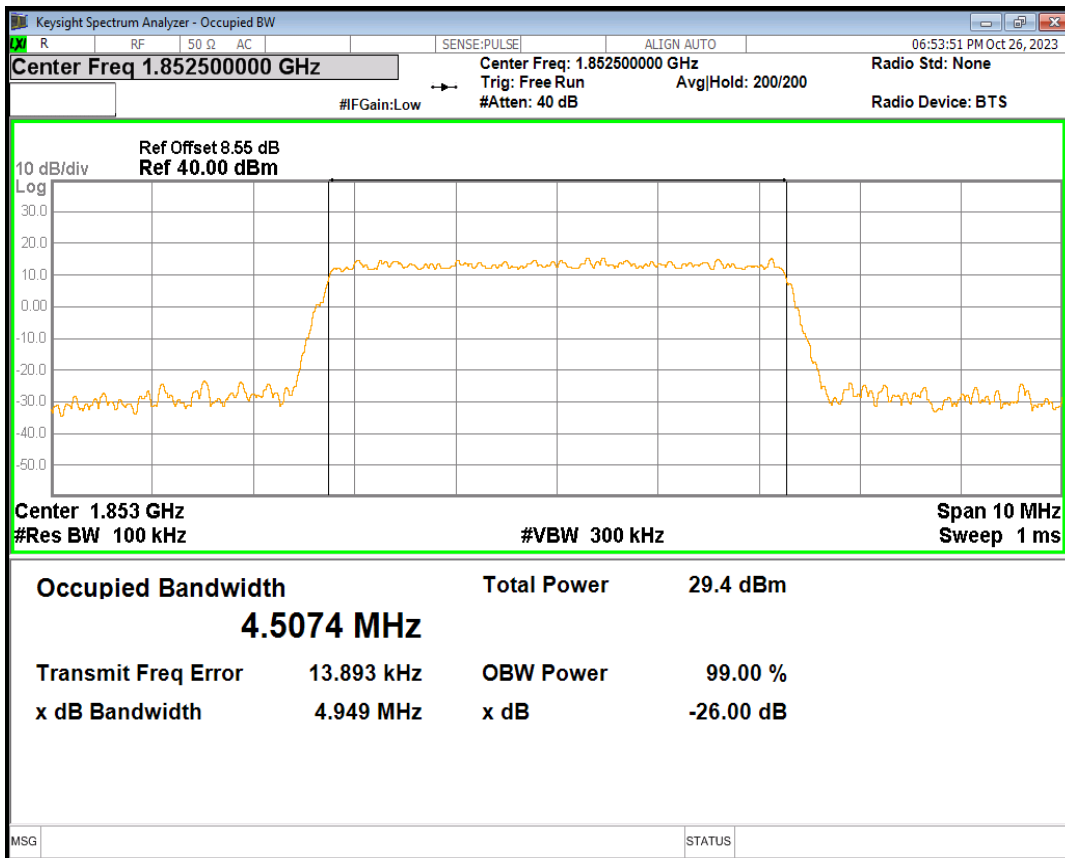

Band25 16QAM BW=3MHz Channel=26055 RB Size=15 Position=#0

Band25 16QAM BW=3MHz Channel=26365 RB Size=15 Position=#0

Band25 16QAM BW=3MHz Channel=26675 RB Size=15 Position=#0

Band25 16QAM BW=5MHz Channel=26065 RB Size=25 Position=#0