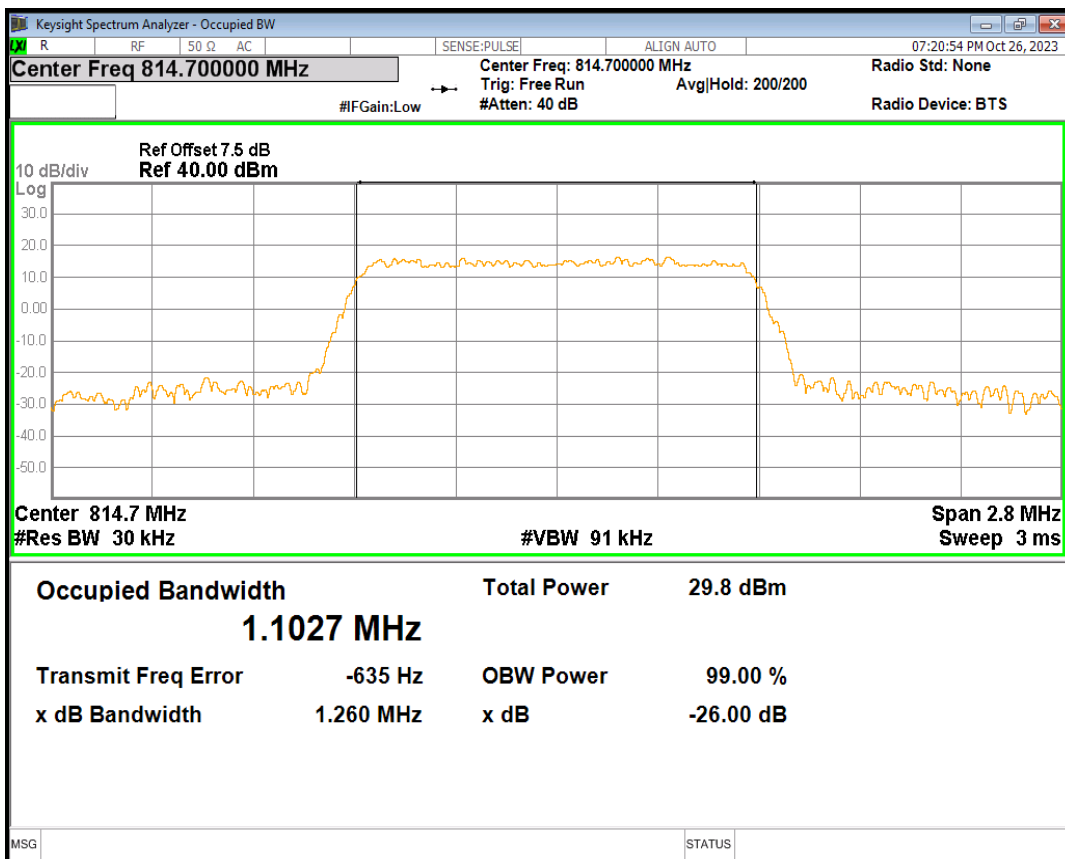

Band26(814-824) 16QAM BW=1.4MHz Channel=26740 RB Size=6 Position=#0