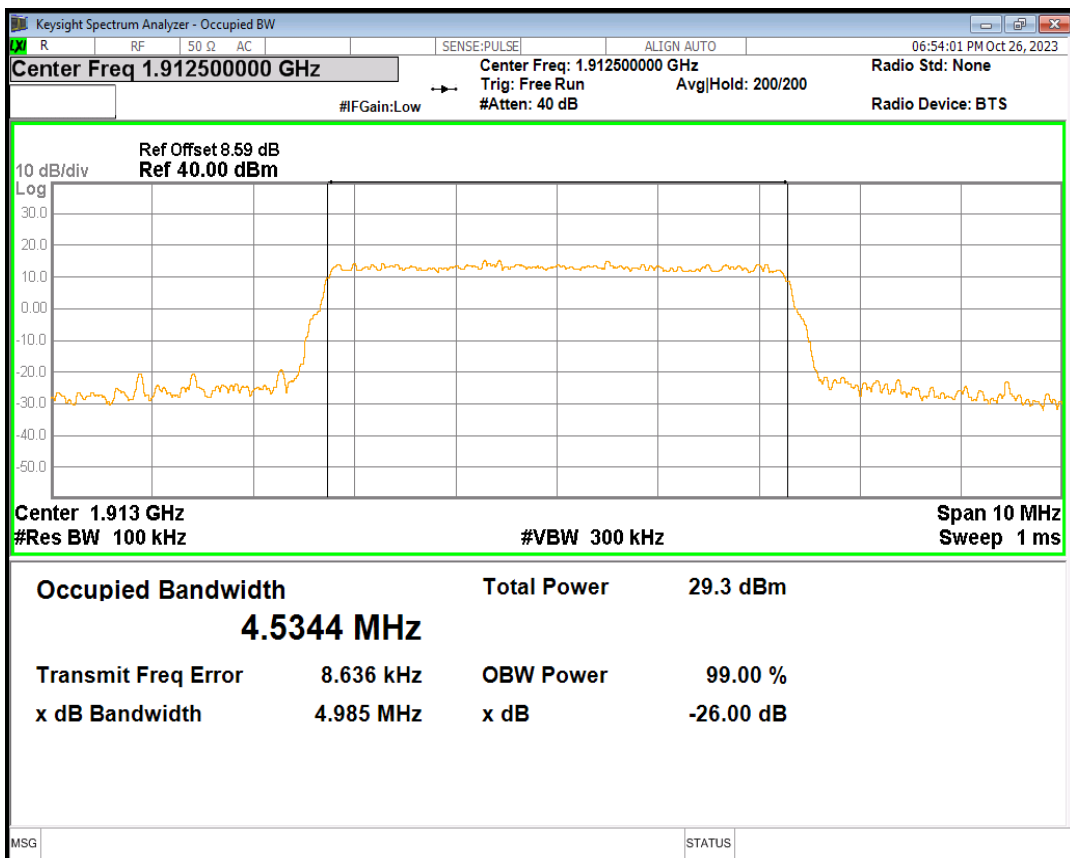

Band25 QPSK BW=1.4MHz Channel=26047 RB Size=6 Position=#0