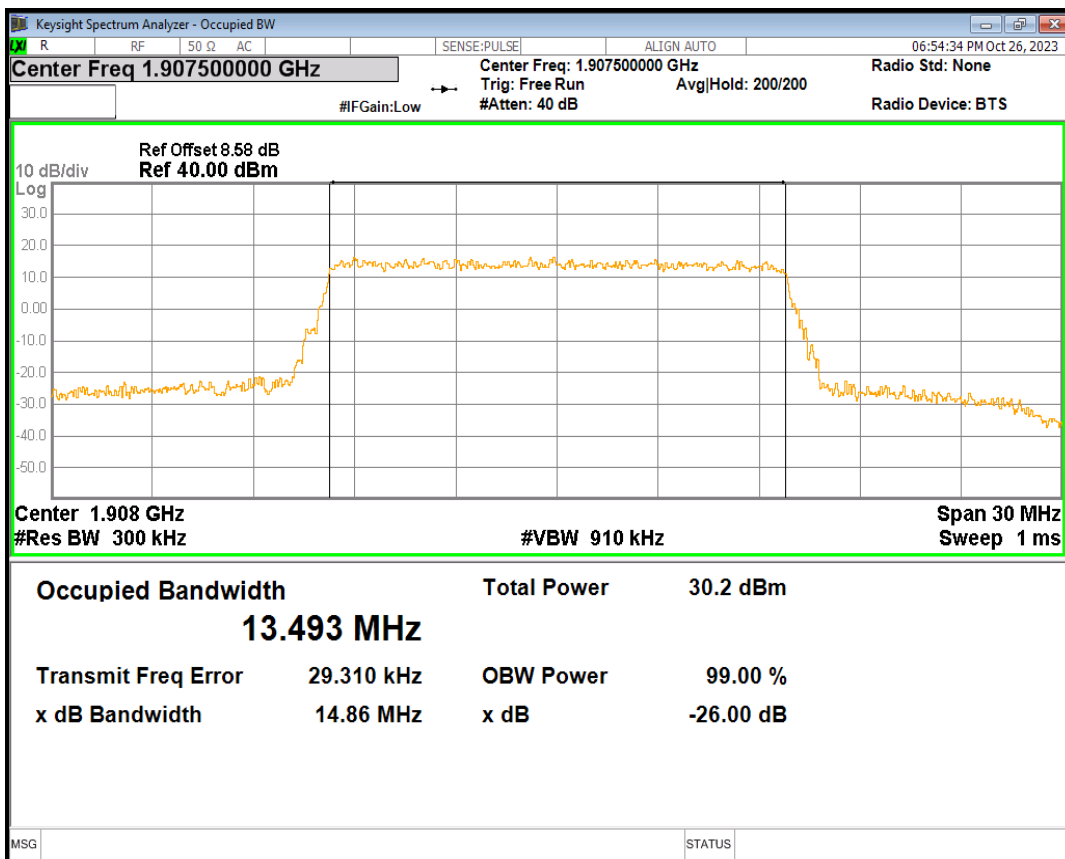

Band25 QPSK BW=20MHz Channel=26140 RB Size=100 Position=#0