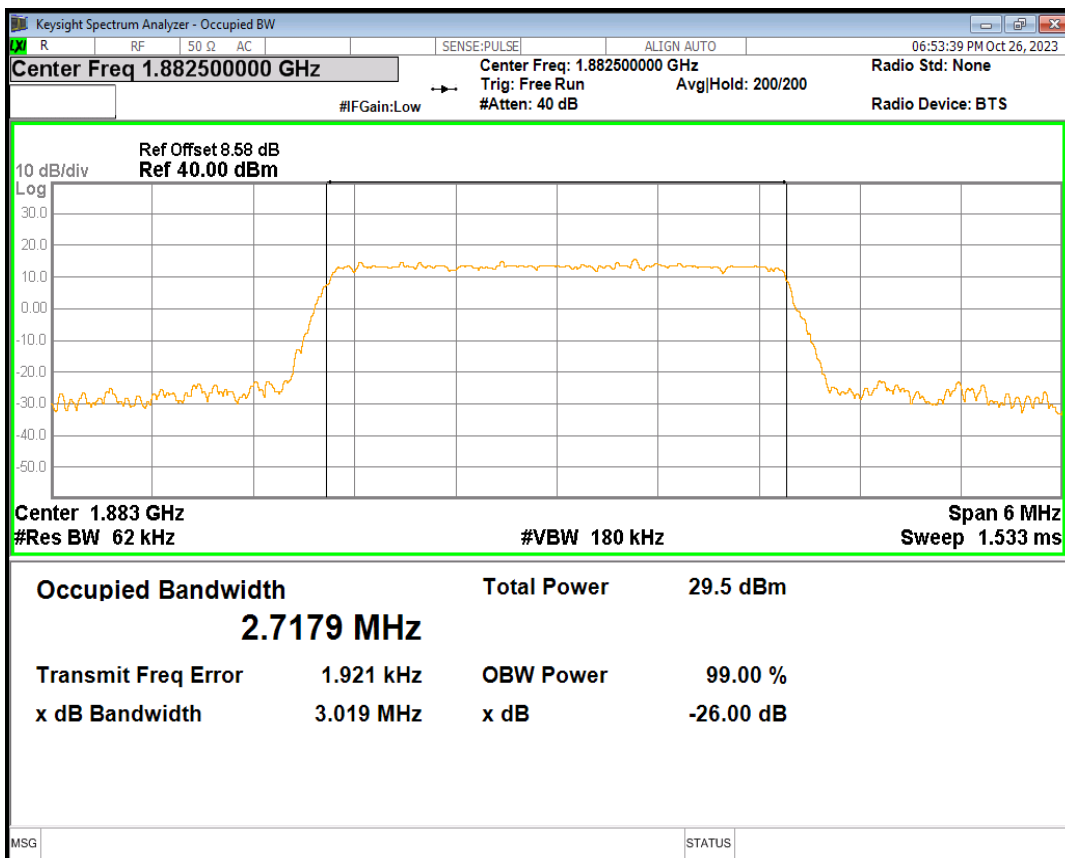

Band25 16QAM BW=3MHz Channel=26675 RB Size=15 Position=#0