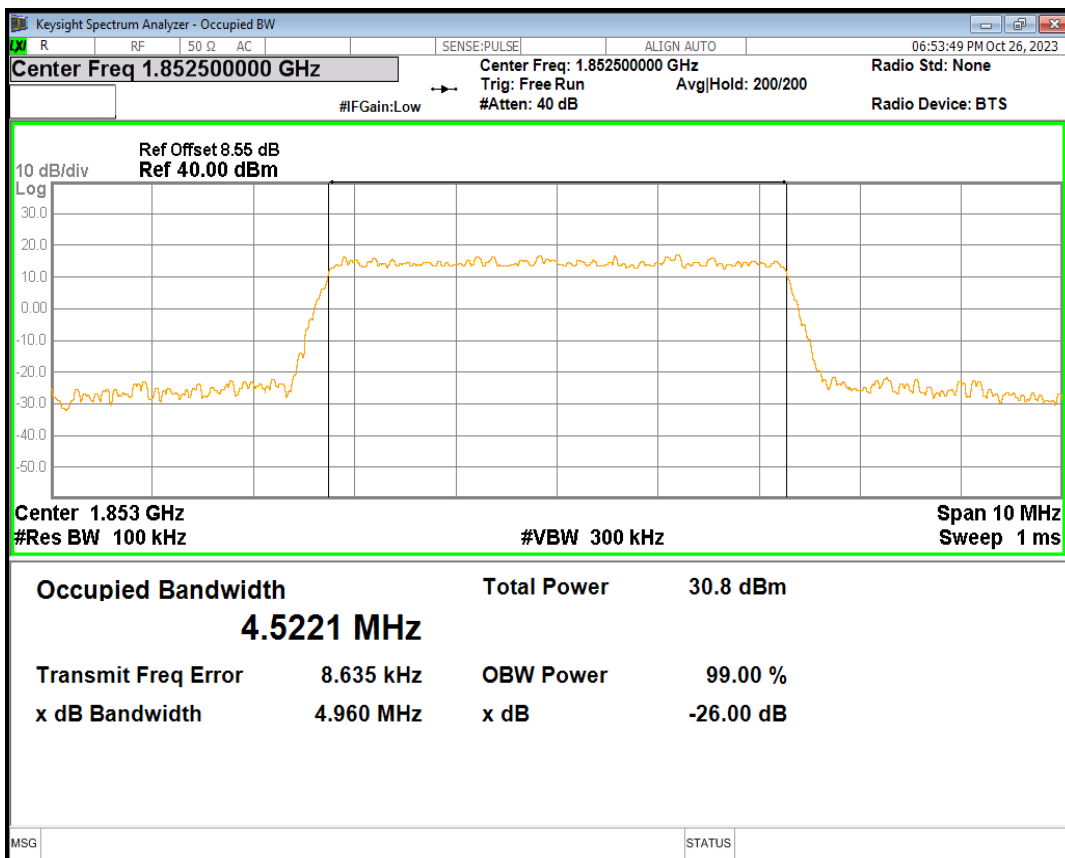

Band25 QPSK BW=5MHz Channel=26365 RB Size=25 Position=#0