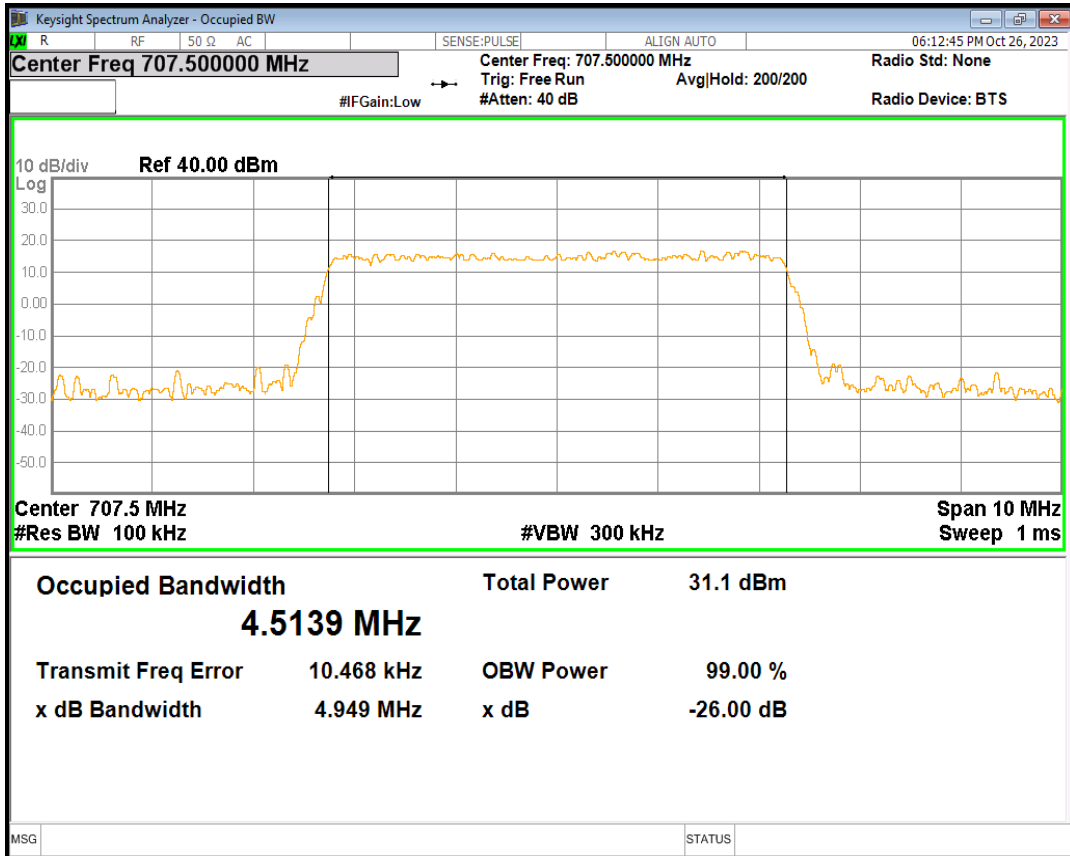

Band12 QPSK BW=5MHz Channel=23155 RB Size=25 Position=#0