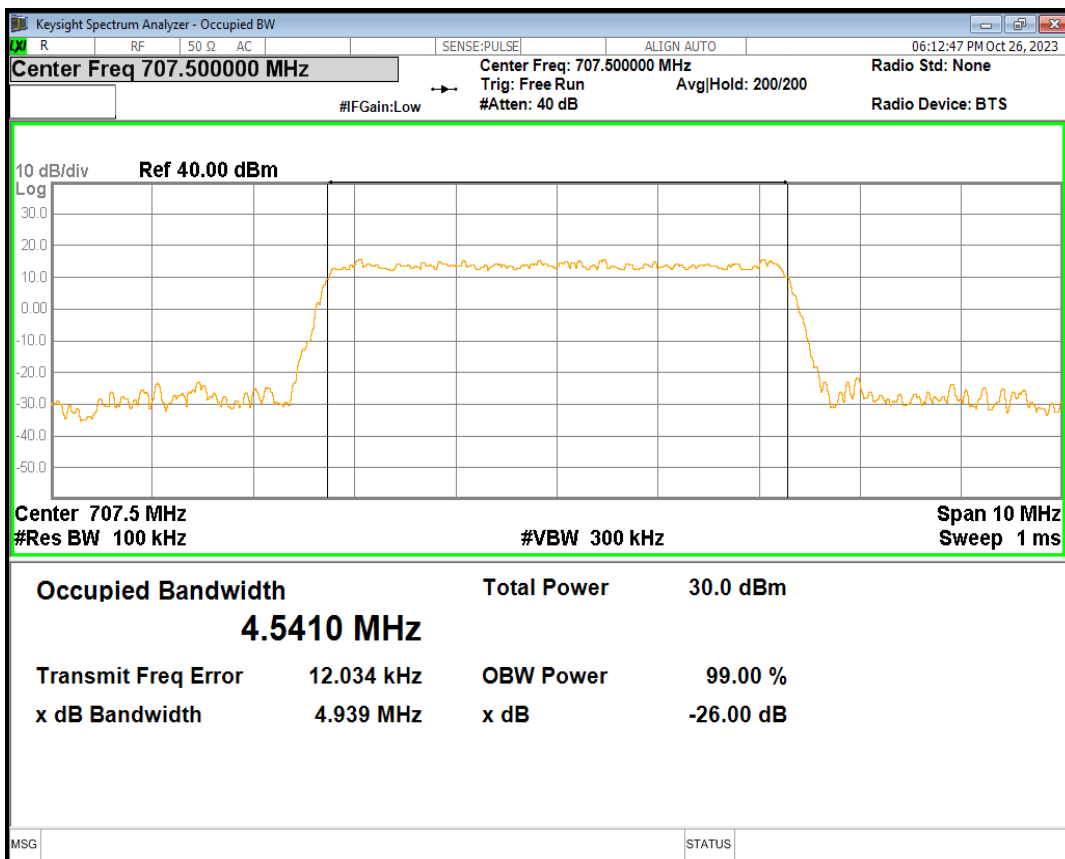

Band12 16QAM BW=5MHz Channel=23155 RB Size=25 Position=#0