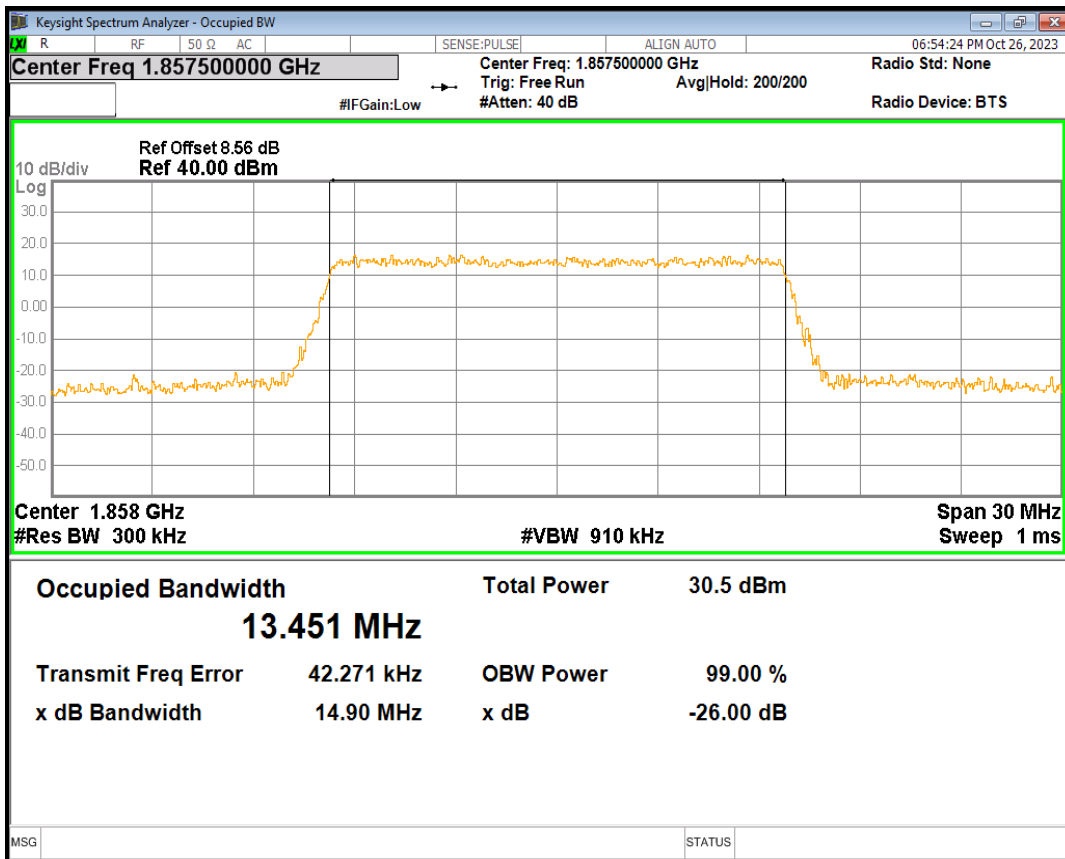

Band25 QPSK BW=15MHz Channel=26365 RB Size=75 Position=#0