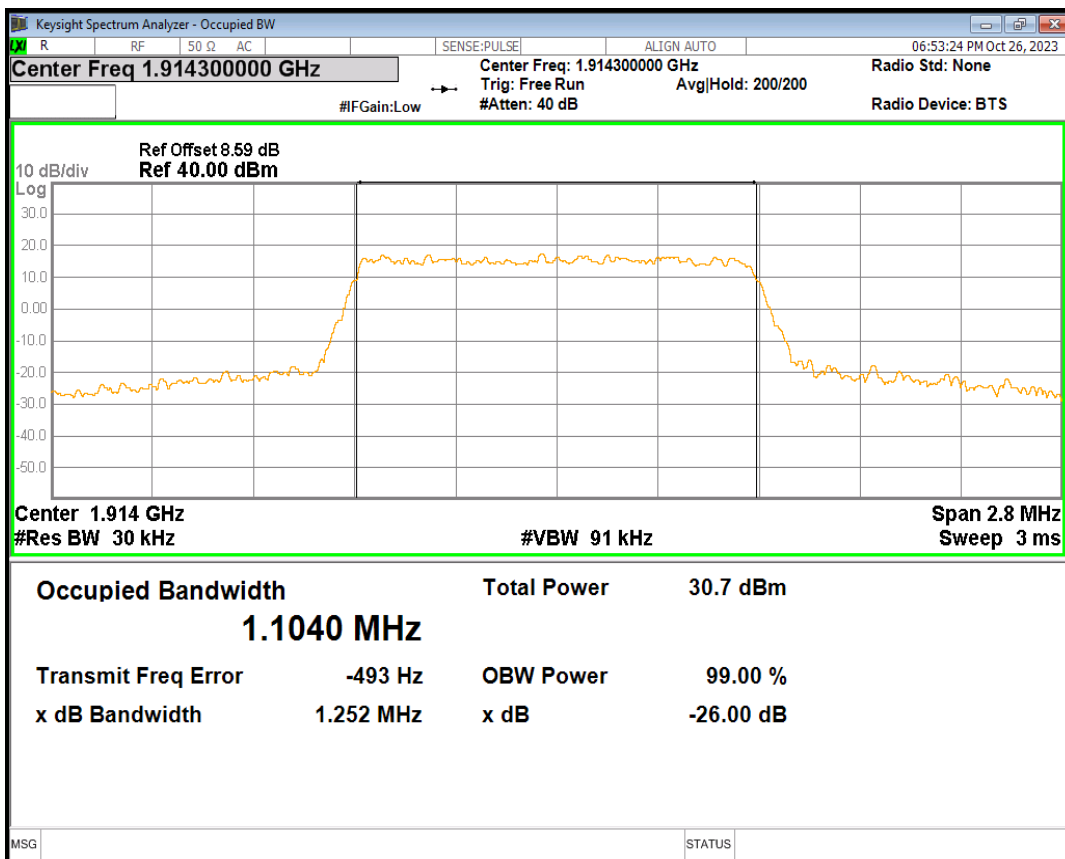

Band25 QPSK BW=10MHz Channel=26090 RB Size=50 Position=#0