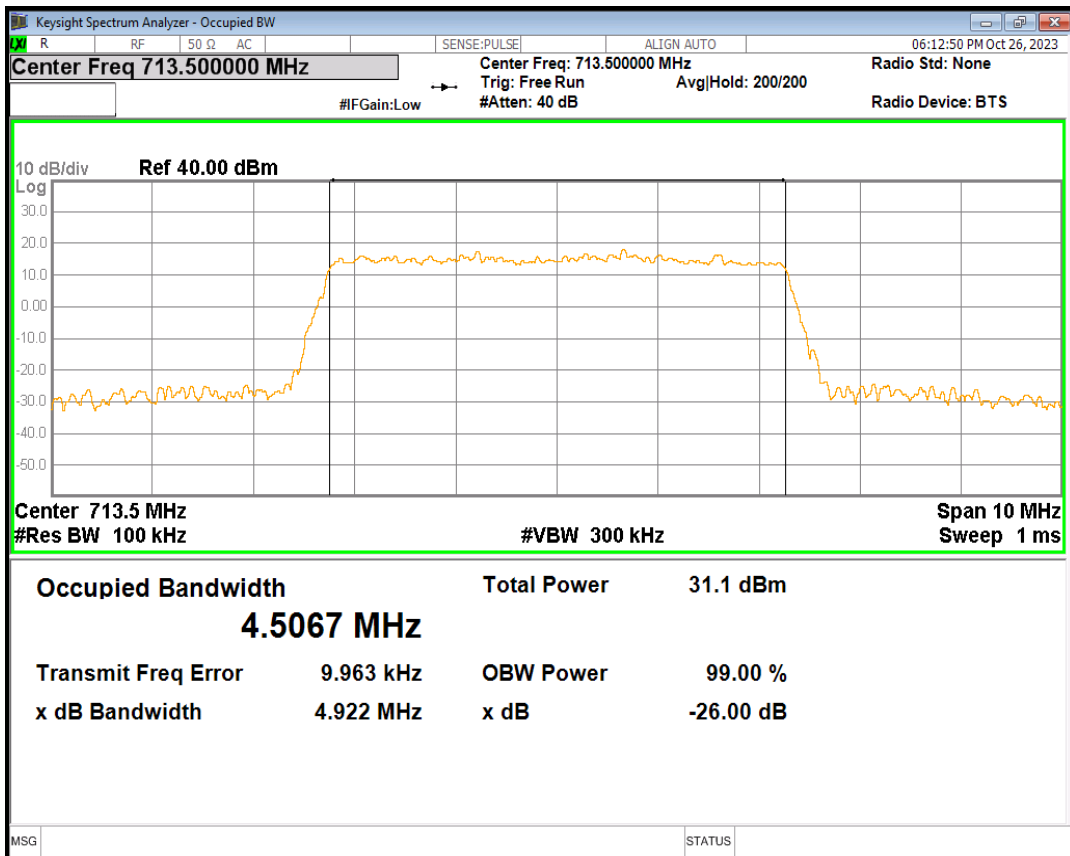

Band12 QPSK BW=3MHz Channel=23165 RB Size=15 Position=#0

Band12 QPSK BW=5MHz Channel=23035 RB Size=25 Position=#0

Band12 QPSK BW=5MHz Channel=23095 RB Size=25 Position=#0

Band12 QPSK BW=5MHz Channel=23155 RB Size=25 Position=#0