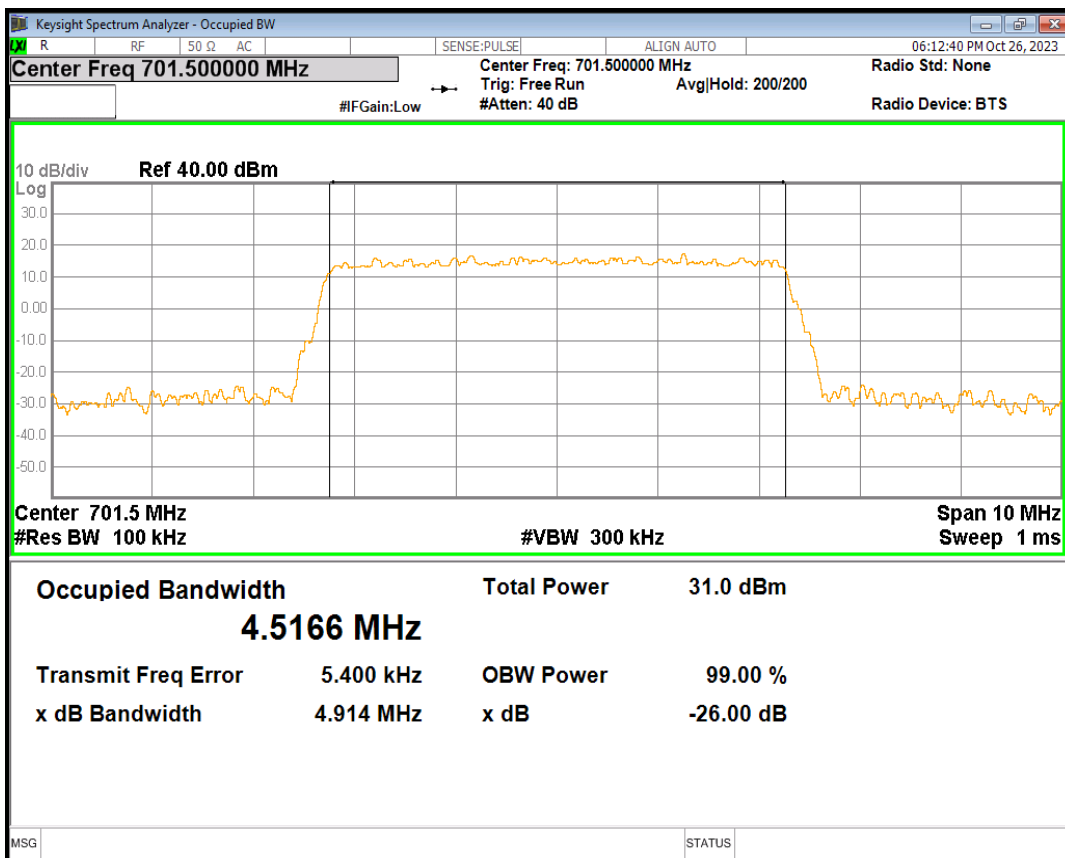

Band12 QPSK BW=5MHz Channel=23095 RB Size=25 Position=#0