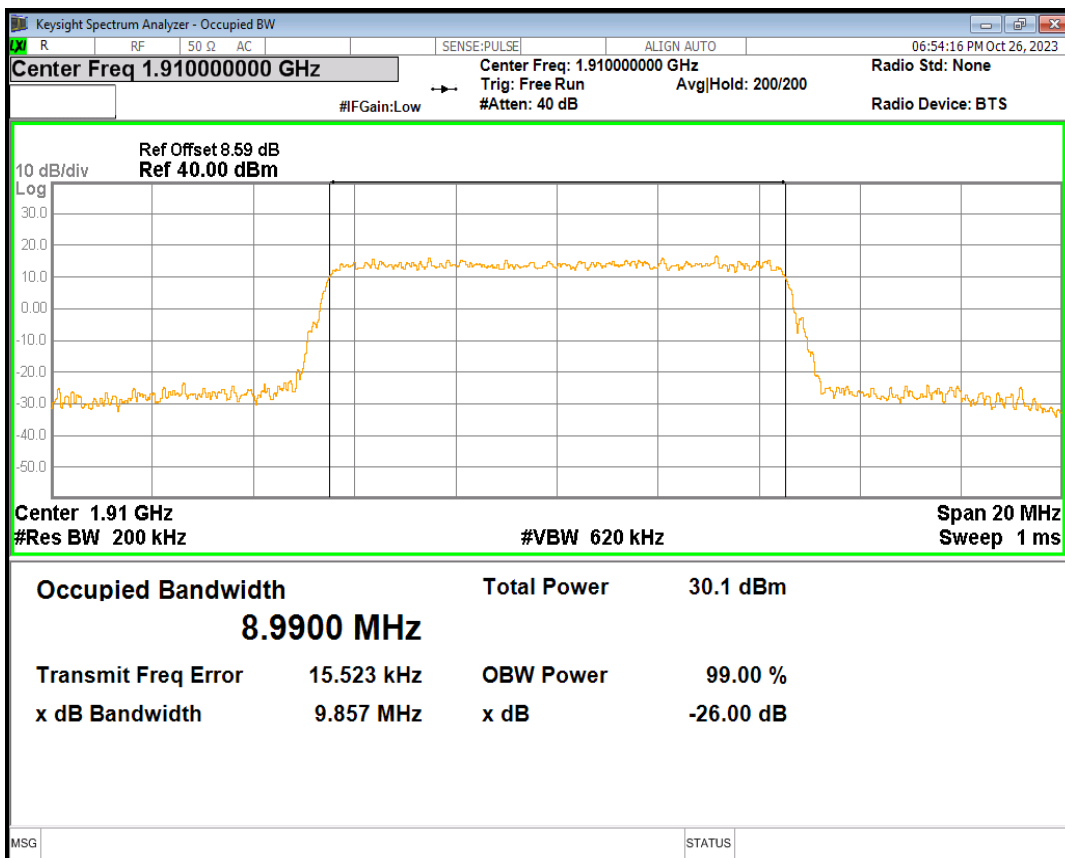

Band25 QPSK BW=1.4MHz Channel=26683 RB Size=6 Position=#0

Band25 QPSK BW=10MHz Channel=26090 RB Size=50 Position=#0

Band25 QPSK BW=10MHz Channel=26365 RB Size=50 Position=#0

Band25 QPSK BW=10MHz Channel=26640 RB Size=50 Position=#0