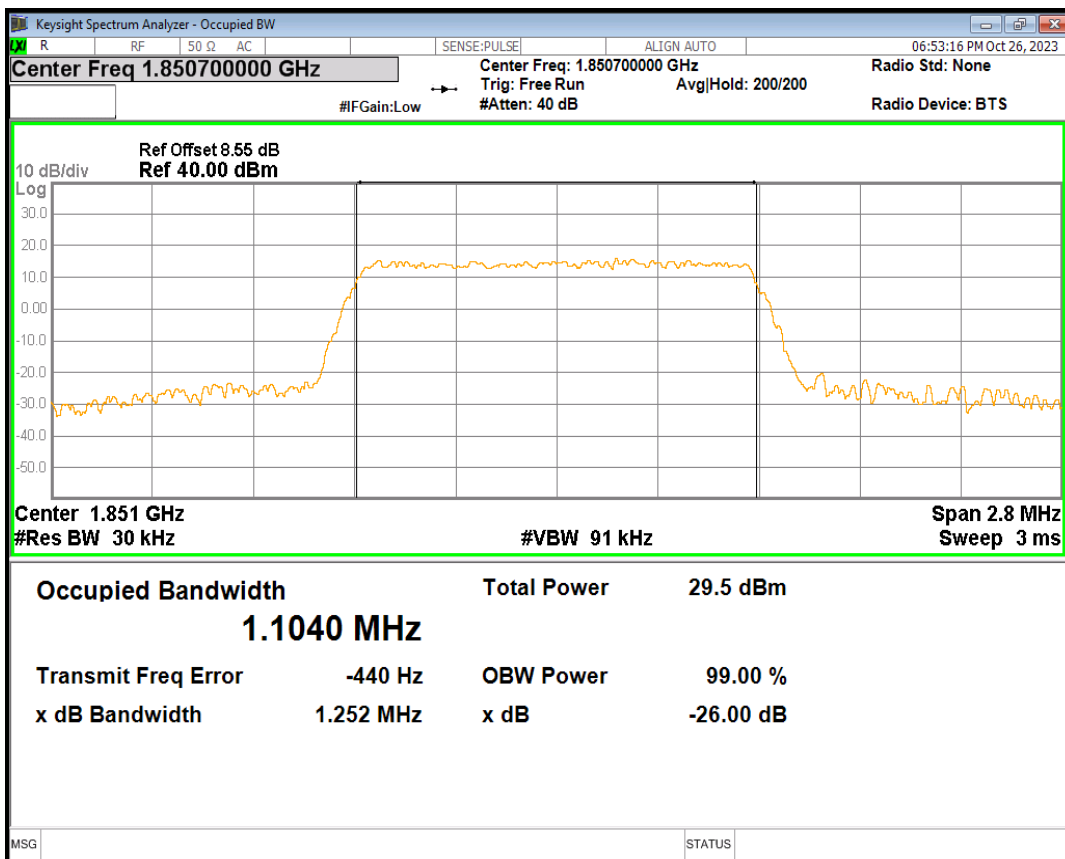

Band25 16QAM BW=1.4MHz Channel=26365 RB Size=6 Position=#0