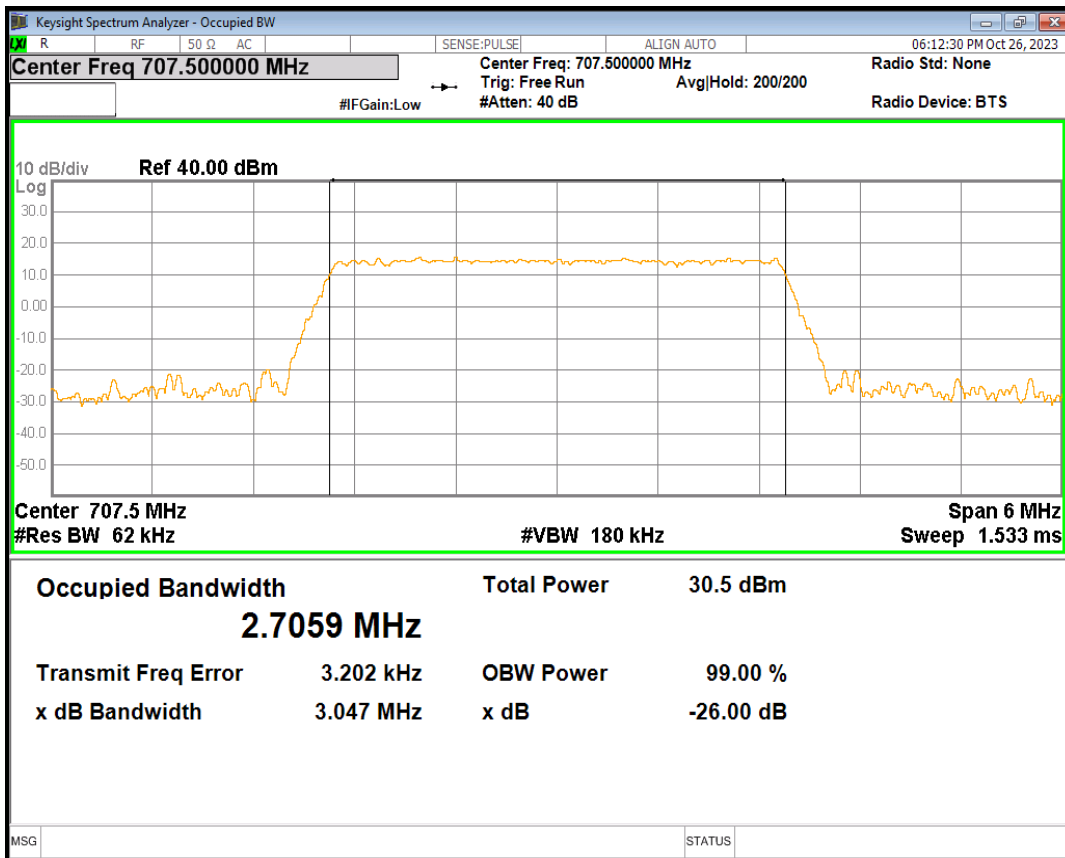

Band12 16QAM BW=10MHz Channel=23095 RB Size=50 Position=#0

Band12 16QAM BW=10MHz Channel=23130 RB Size=50 Position=#0

Band12 16QAM BW=3MHz Channel=23025 RB Size=15 Position=#0

Band12 16QAM BW=3MHz Channel=23095 RB Size=15 Position=#0