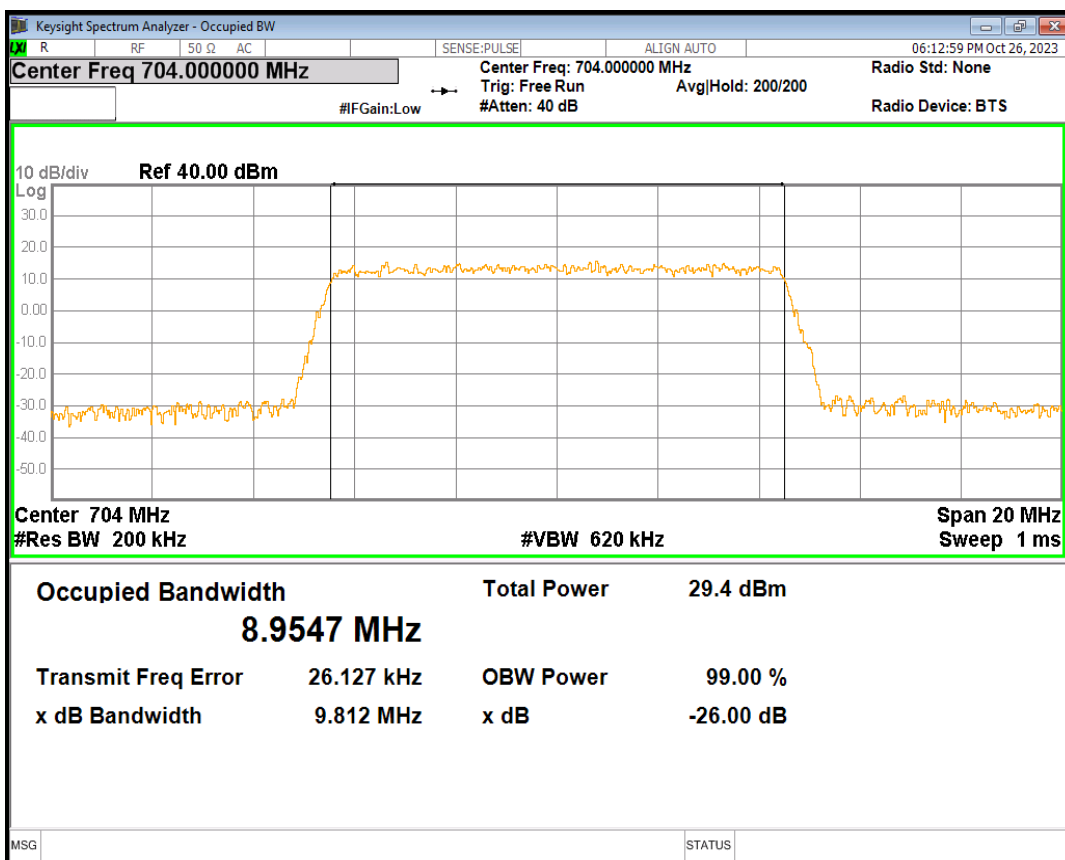

Band12 16QAM BW=1.4MHz Channel=23017 RB Size=6 Position=#0

Band12 16QAM BW=1.4MHz Channel=23095 RB Size=6 Position=#0

Band12 16QAM BW=1.4MHz Channel=23173 RB Size=6 Position=#0

Band12 16QAM BW=10MHz Channel=23060 RB Size=50 Position=#0