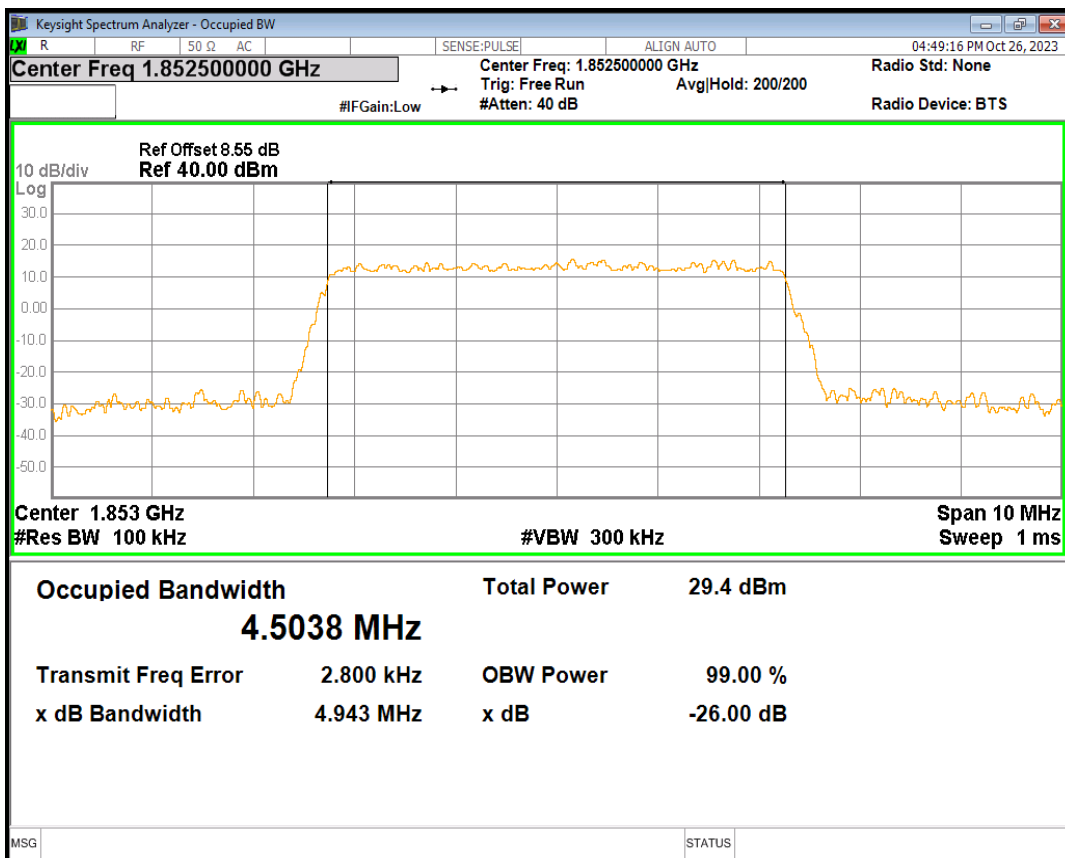

Band2 16QAM BW=3MHz Channel=18615 RB Size=15 Position=#0

Band2 16QAM BW=3MHz Channel=18900 RB Size=15 Position=#0

Band2 16QAM BW=3MHz Channel=19185 RB Size=15 Position=#0

Band2 16QAM BW=5MHz Channel=18625 RB Size=25 Position=#0