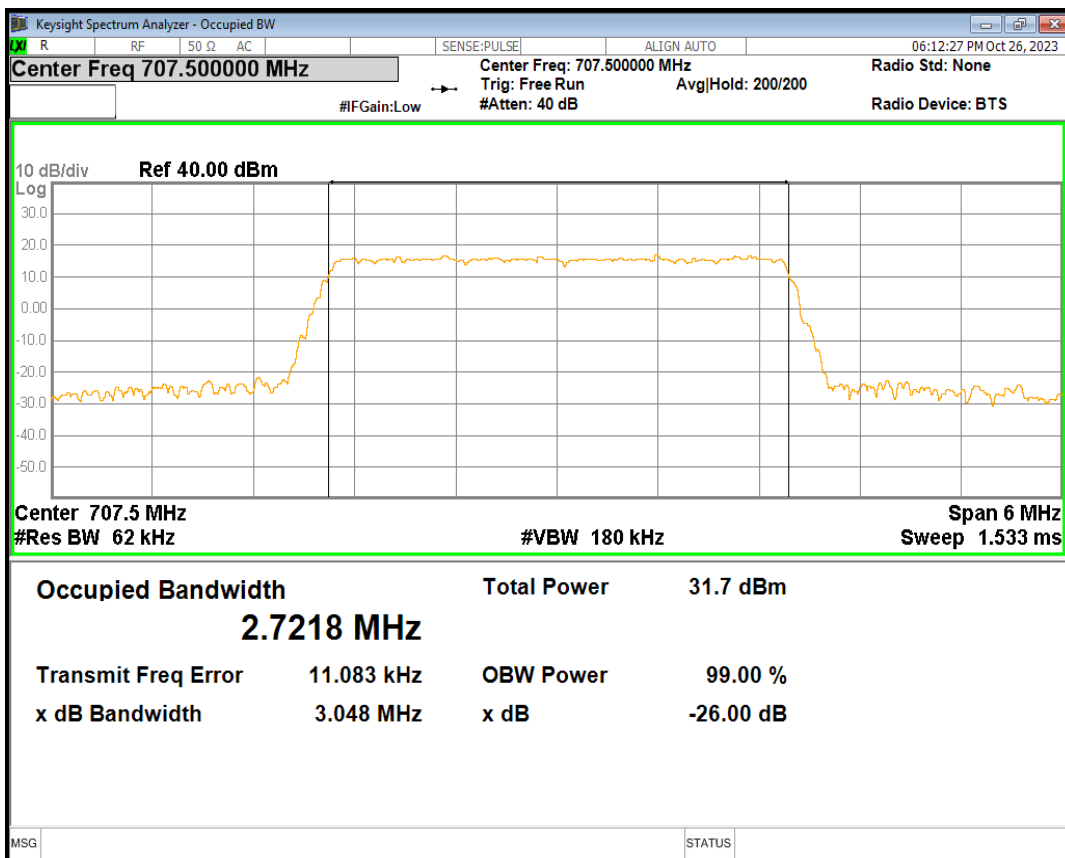

Band12 QPSK BW=10MHz Channel=23095 RB Size=50 Position=#0

Band12 QPSK BW=10MHz Channel=23130 RB Size=50 Position=#0

Band12 QPSK BW=3MHz Channel=23025 RB Size=15 Position=#0

Band12 QPSK BW=3MHz Channel=23095 RB Size=15 Position=#0