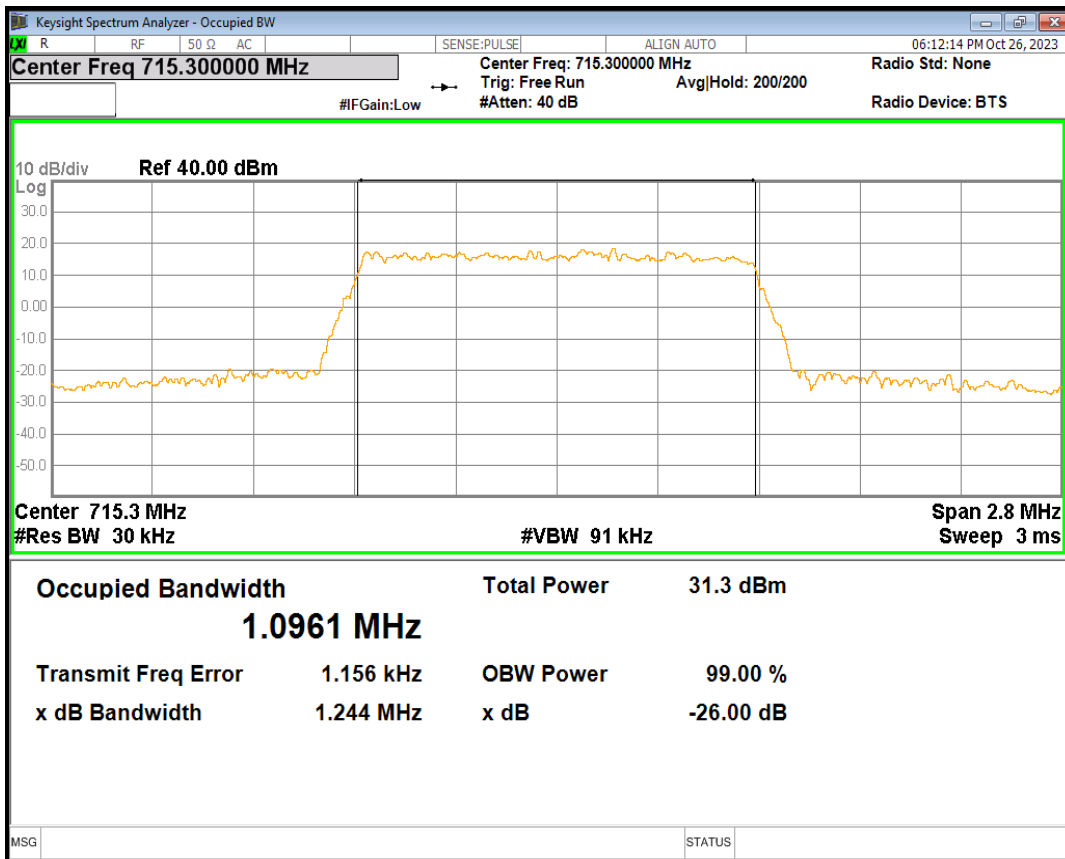

Band12 QPSK BW=10MHz Channel=23060 RB Size=50 Position=#0