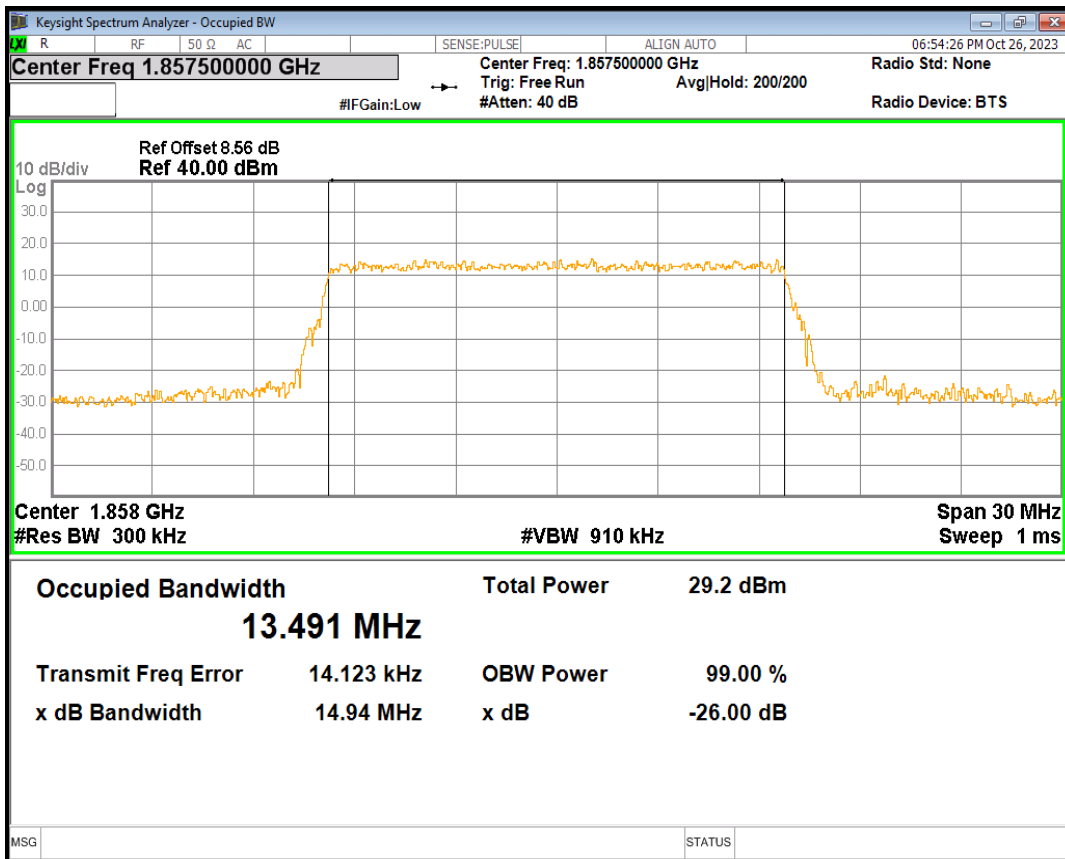

Band25 16QAM BW=15MHz Channel=26365 RB Size=75 Position=#0