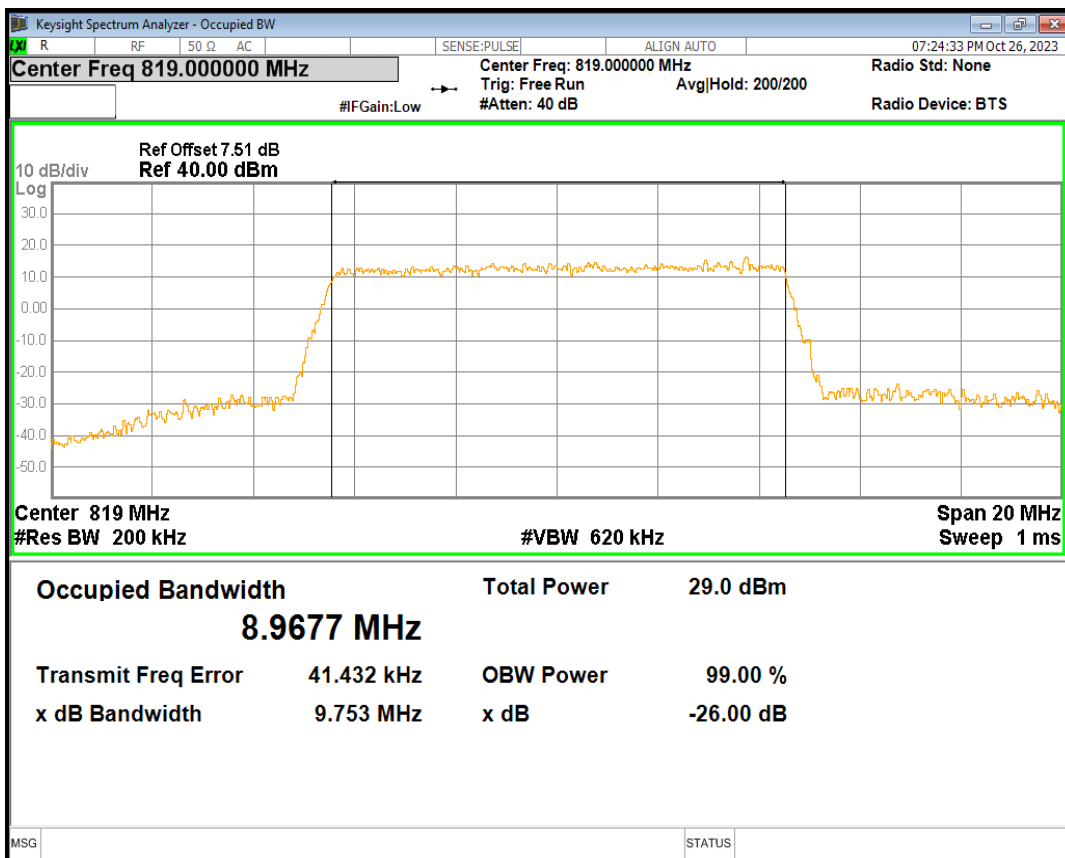

Band26(814-824) 16QAM BW=3MHz Channel=26705 RB Size=15 Position=#0