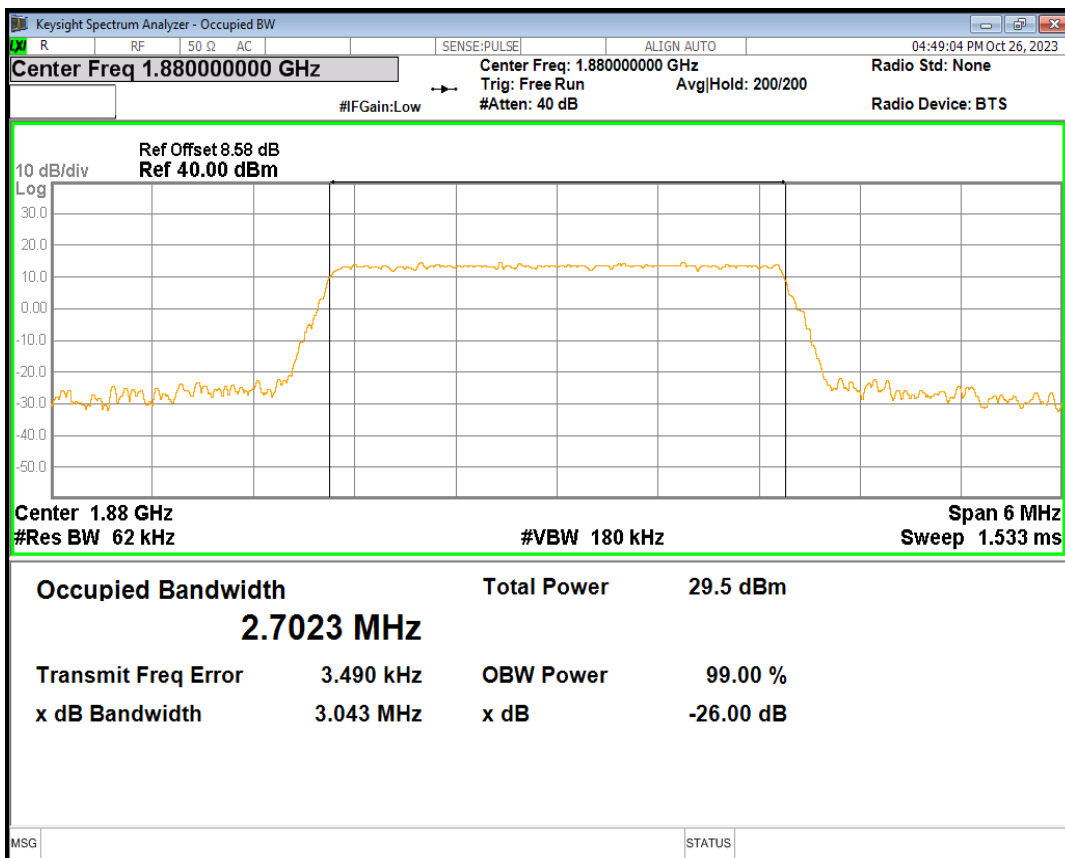

Band2 16QAM BW=3MHz Channel=19185 RB Size=15 Position=#0