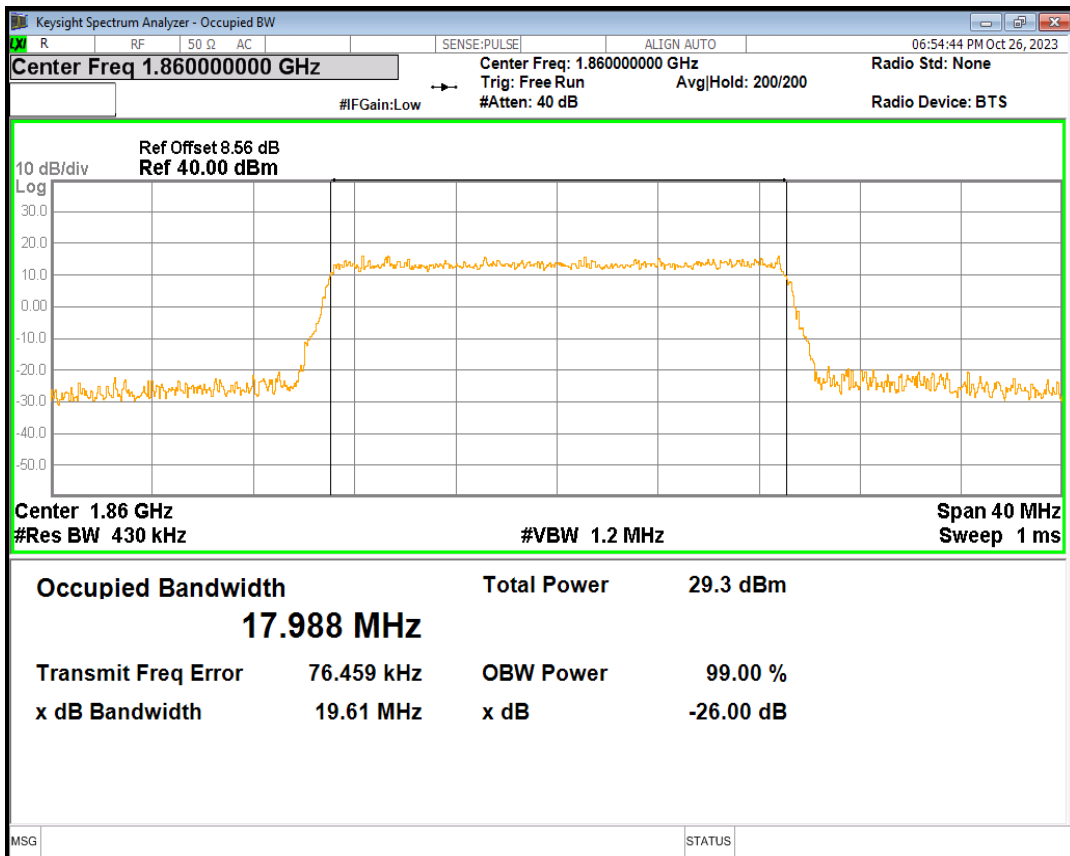

Band25 16QAM BW=20MHz Channel=26365 RB Size=100 Position=#0