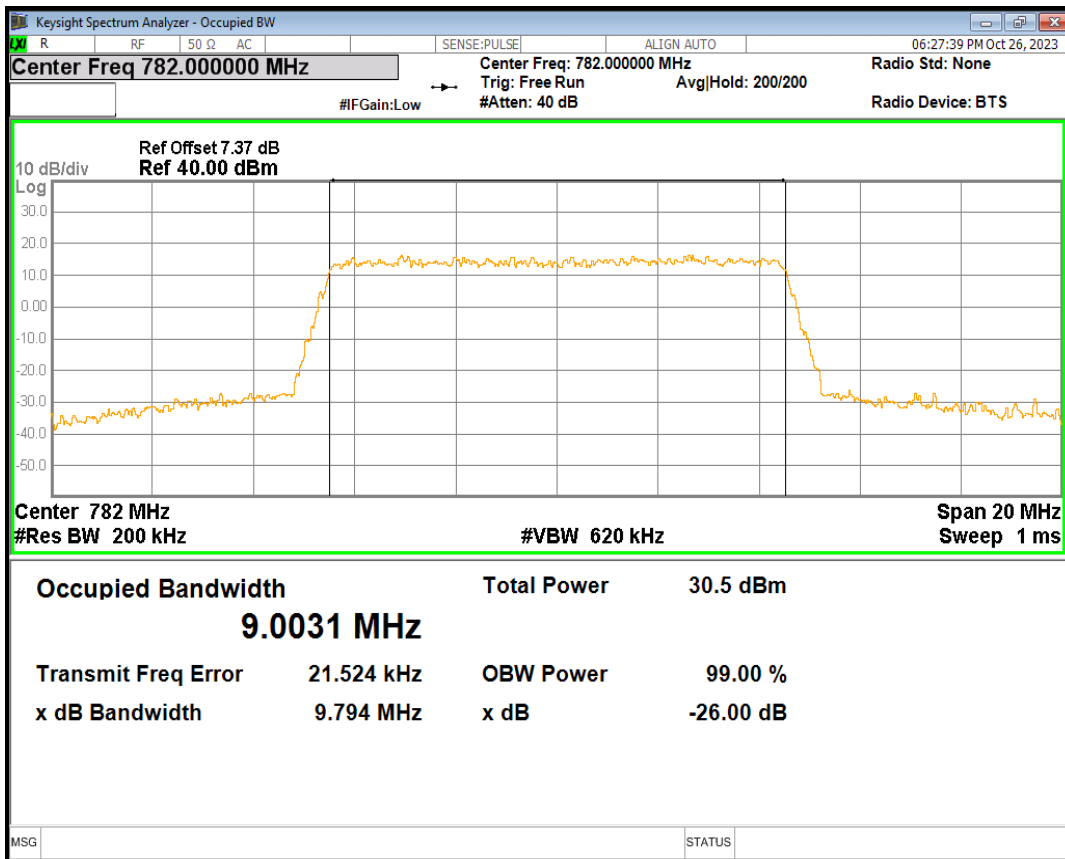

Band13 QPSK BW=5MHz Channel=23205 RB Size=25 Position=#0