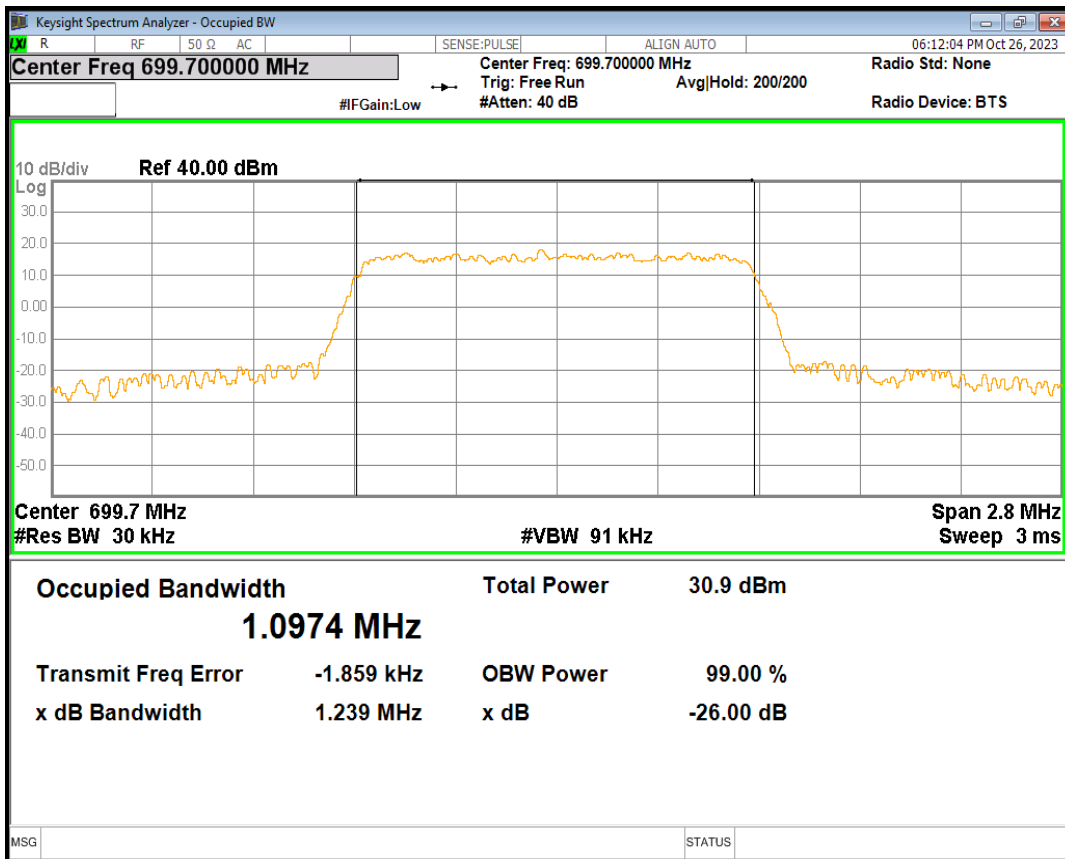

Band12 QPSK BW=1.4MHz Channel=23095 RB Size=6 Position=#0