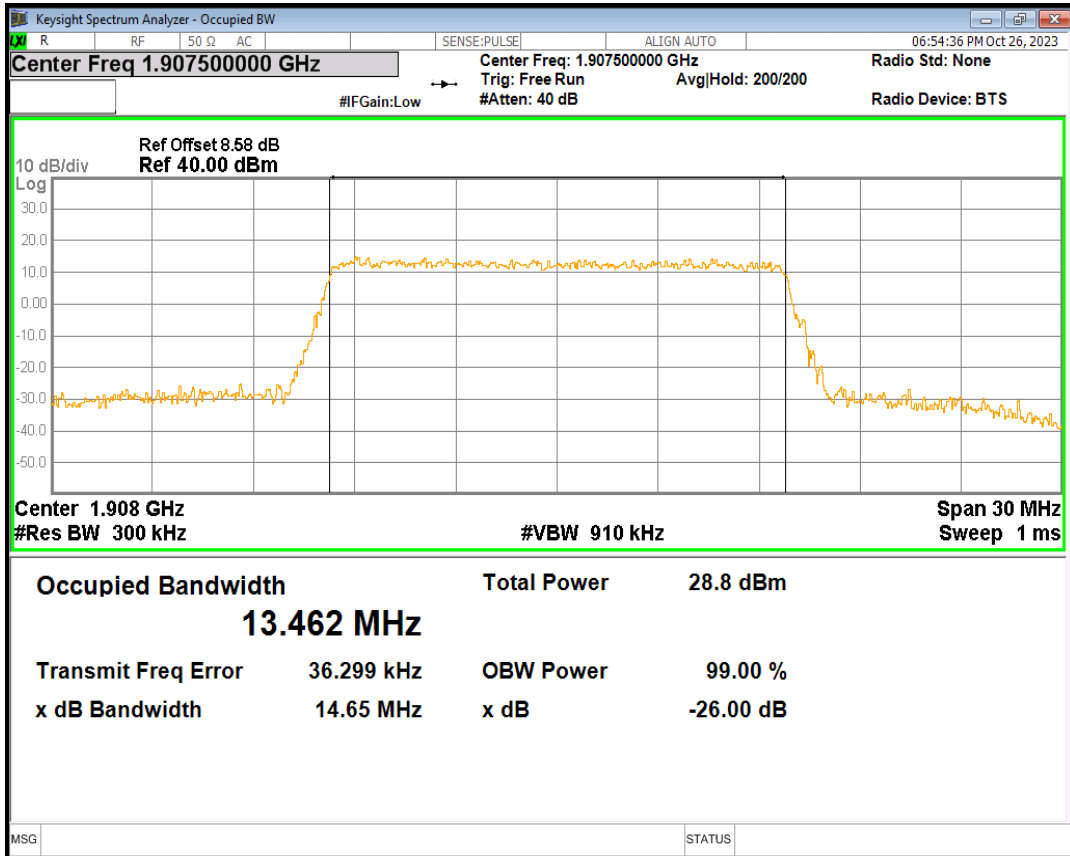

Band25 16QAM BW=20MHz Channel=26140 RB Size=100 Position=#0