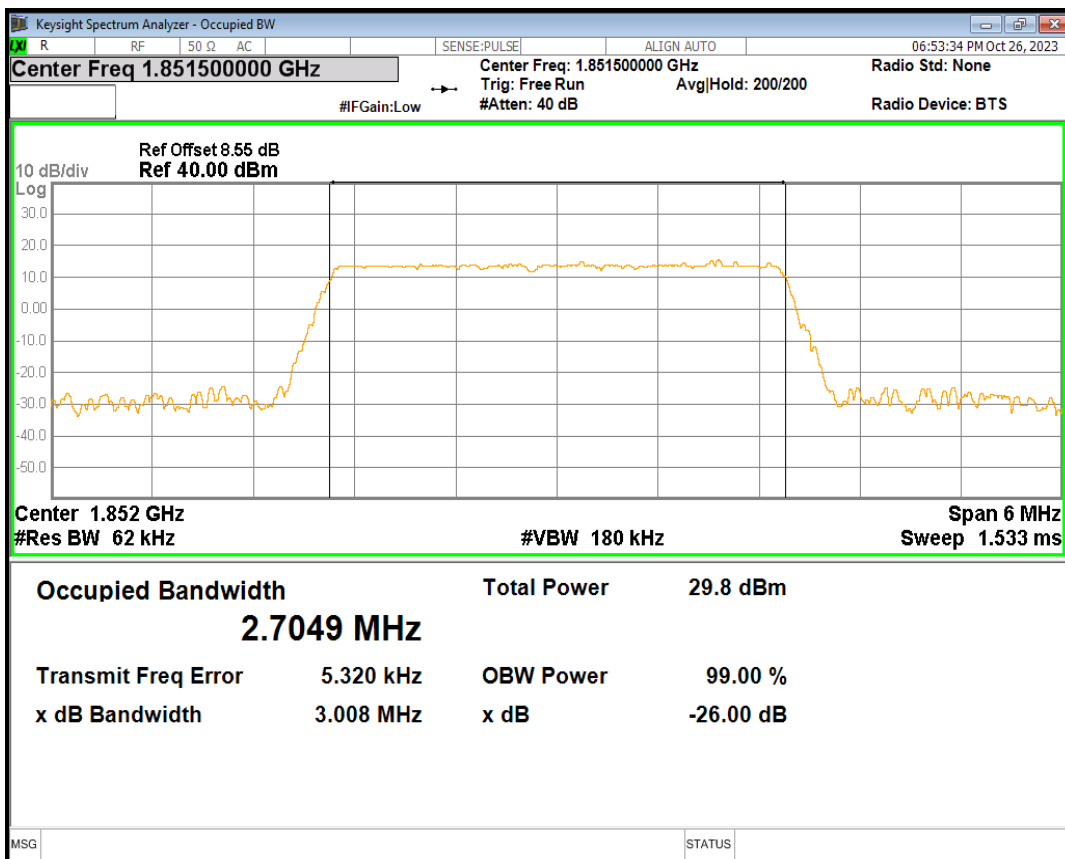

Band25 16QAM BW=3MHz Channel=26365 RB Size=15 Position=#0