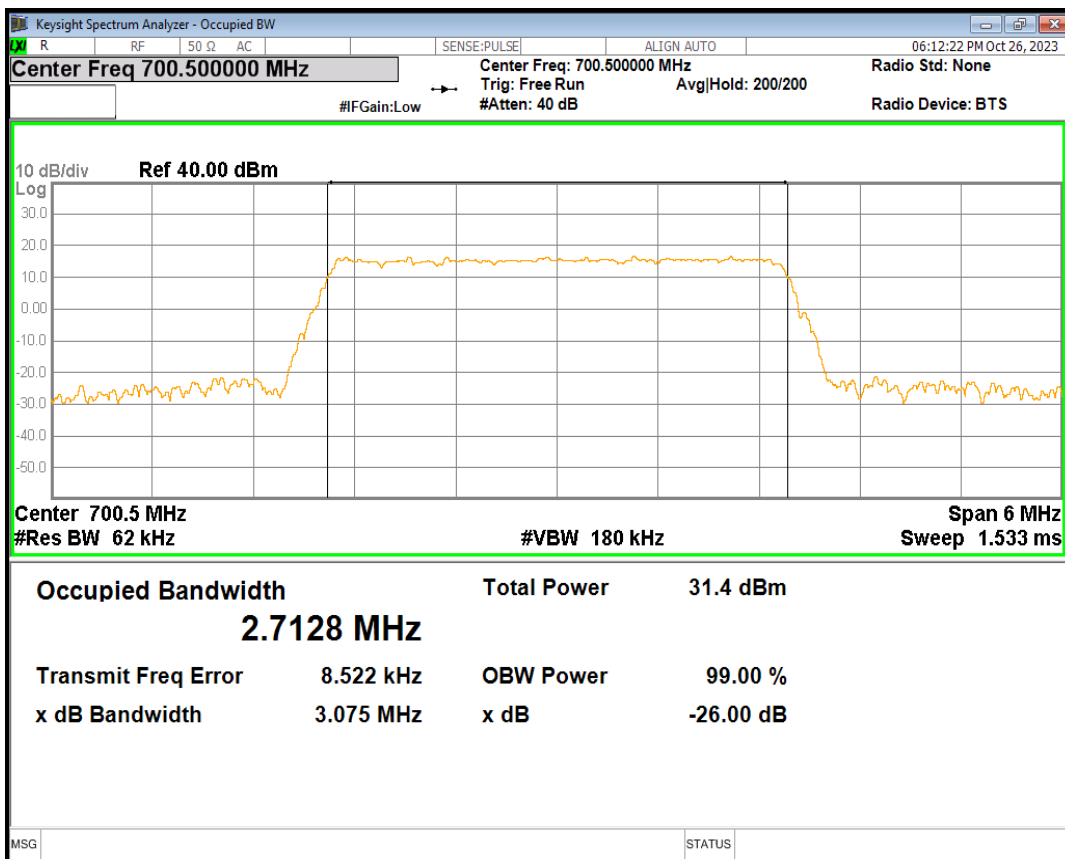

Band12 QPSK BW=3MHz Channel=23095 RB Size=15 Position=#0