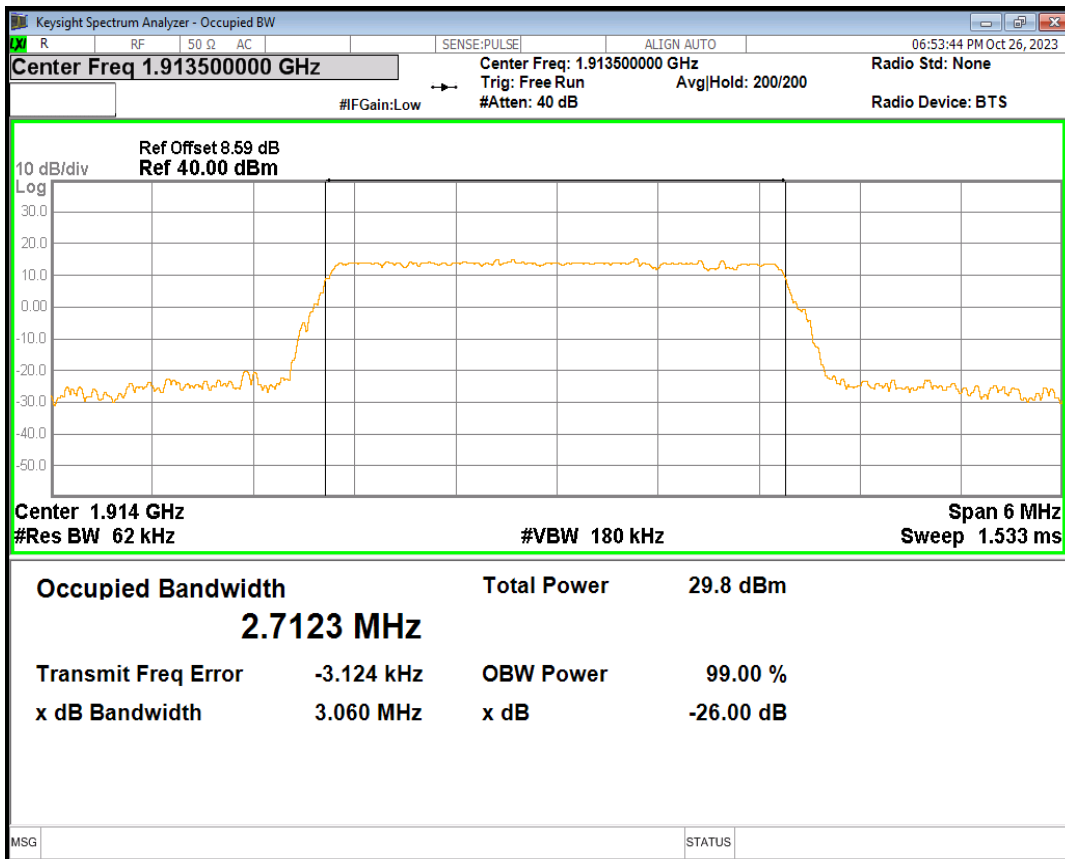

Band25 16QAM BW=5MHz Channel=26065 RB Size=25 Position=#0