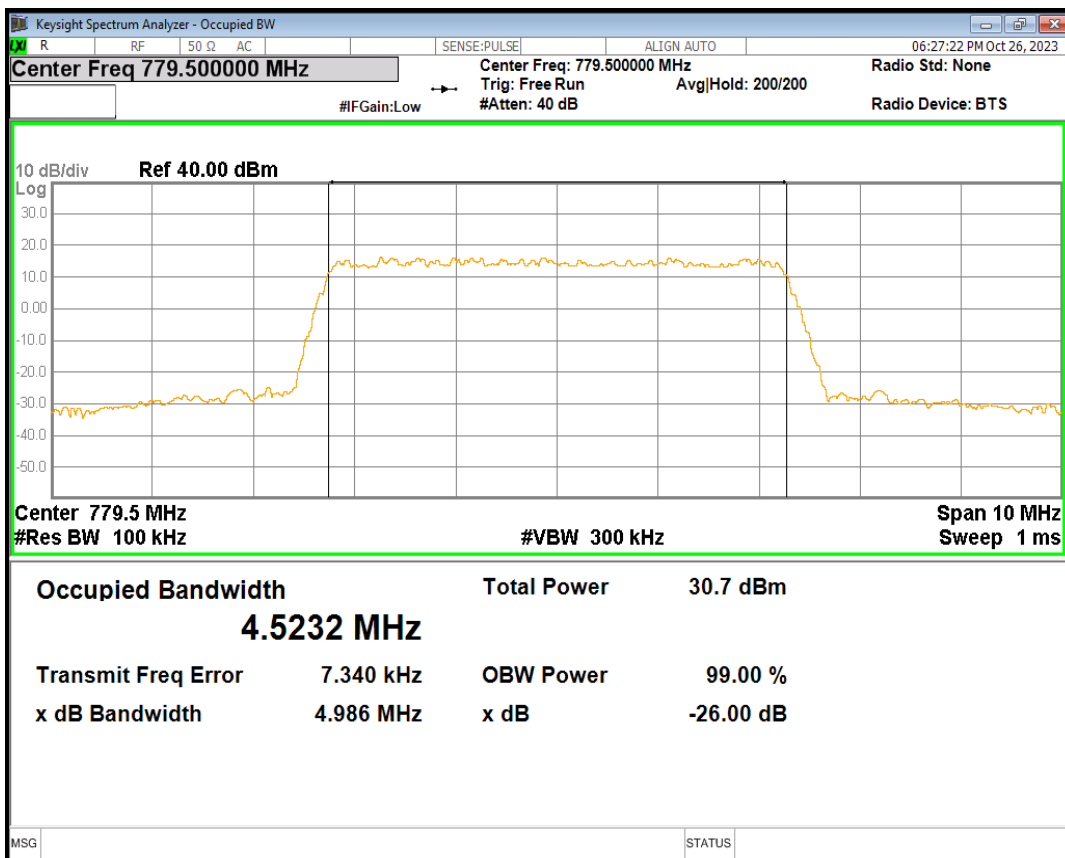

Band13 QPSK BW=5MHz Channel=23230 RB Size=25 Position=#0