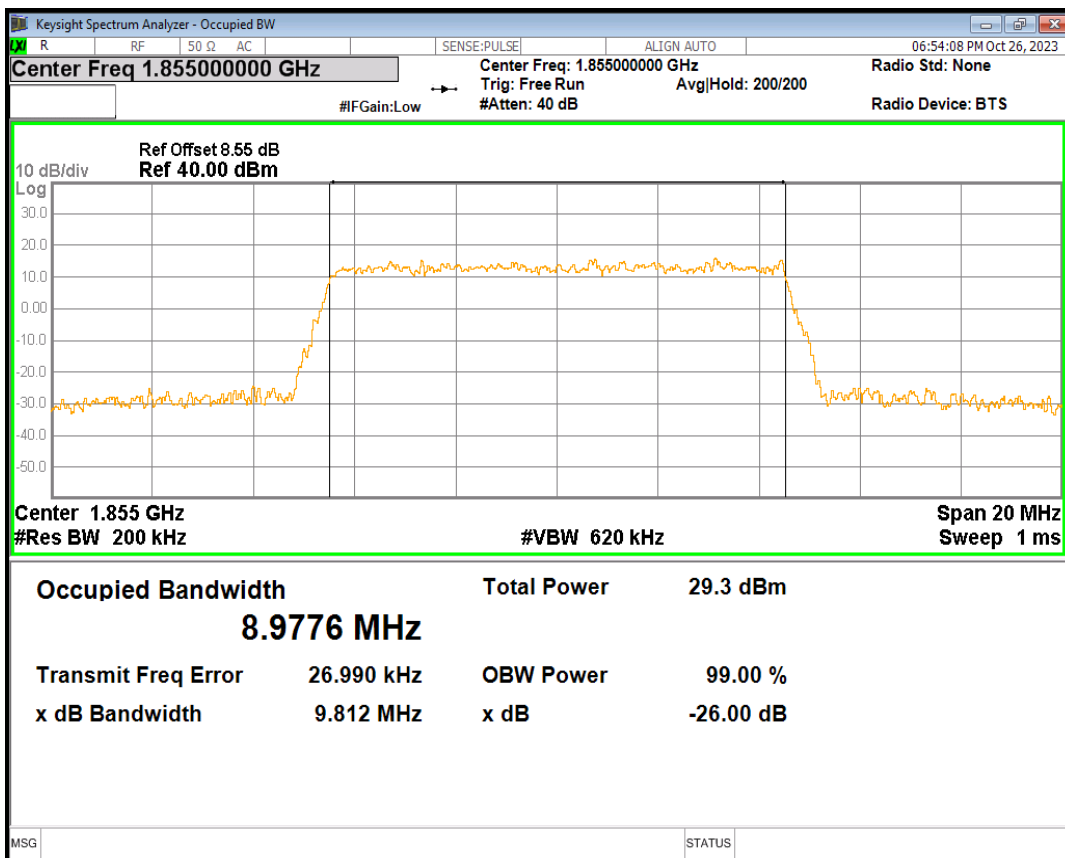

Band25 16QAM BW=1.4MHz Channel=26047 RB Size=6 Position=#0

Band25 16QAM BW=1.4MHz Channel=26365 RB Size=6 Position=#0

Band25 16QAM BW=1.4MHz Channel=26683 RB Size=6 Position=#0

Band25 16QAM BW=10MHz Channel=26090 RB Size=50 Position=#0