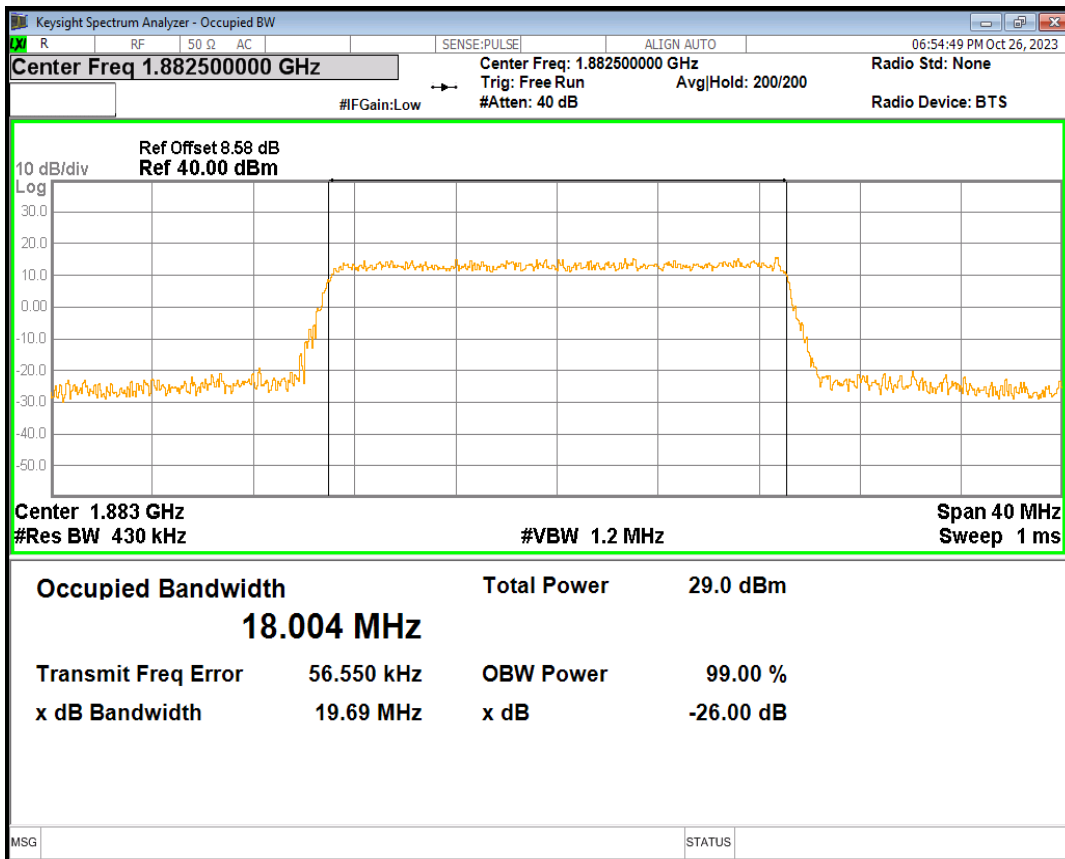

Band25 16QAM BW=20MHz Channel=26590 RB Size=100 Position=#0