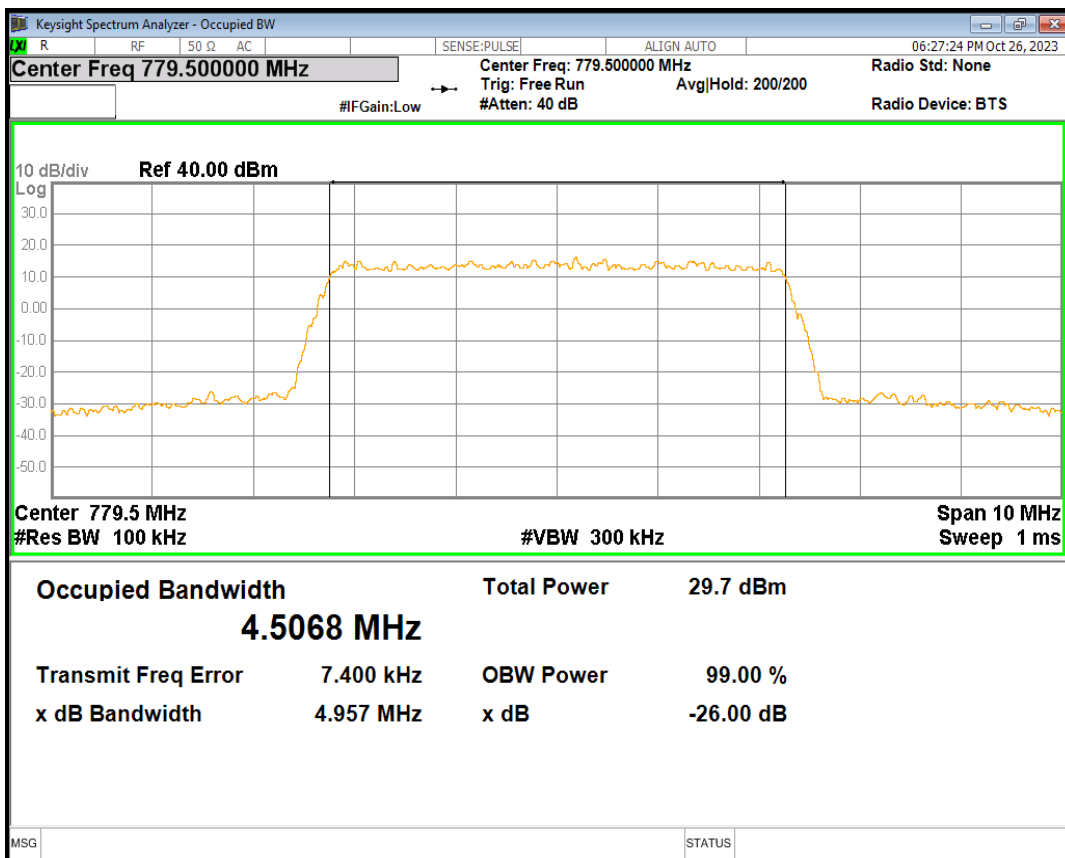

Band13 16QAM BW=5MHz Channel=23230 RB Size=25 Position=#0