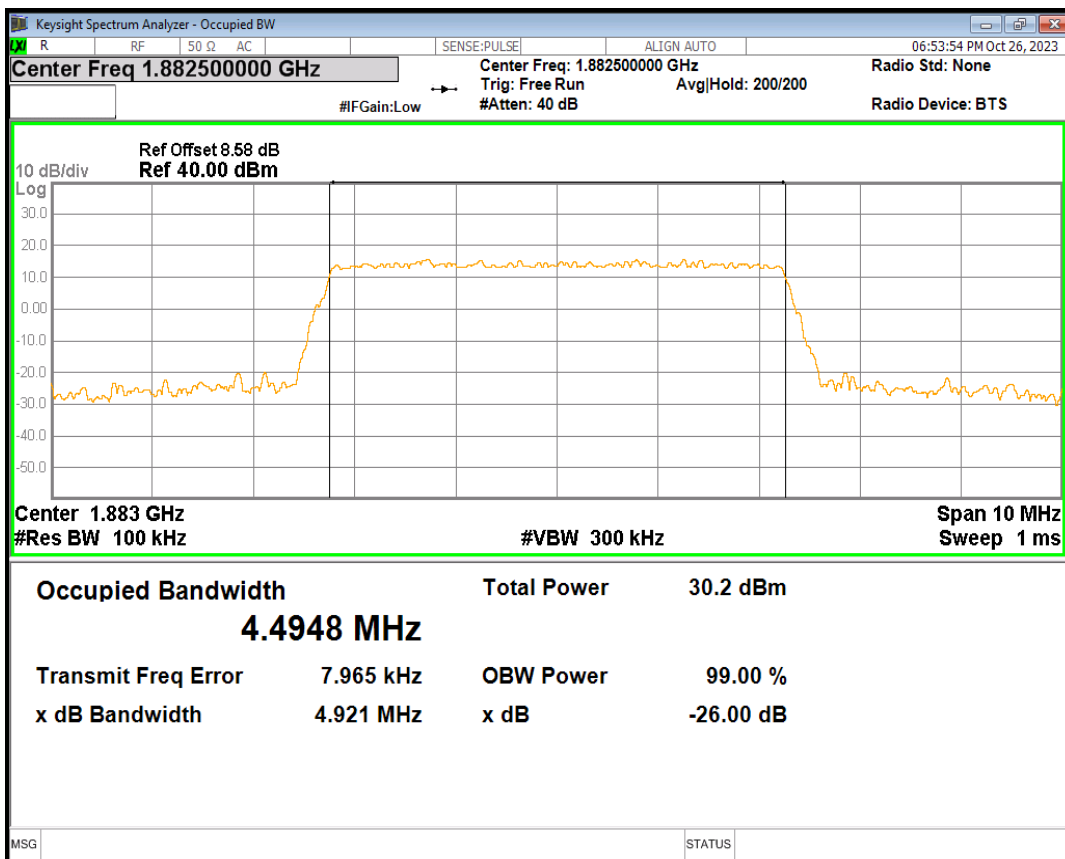

Band25 QPSK BW=5MHz Channel=26665 RB Size=25 Position=#0