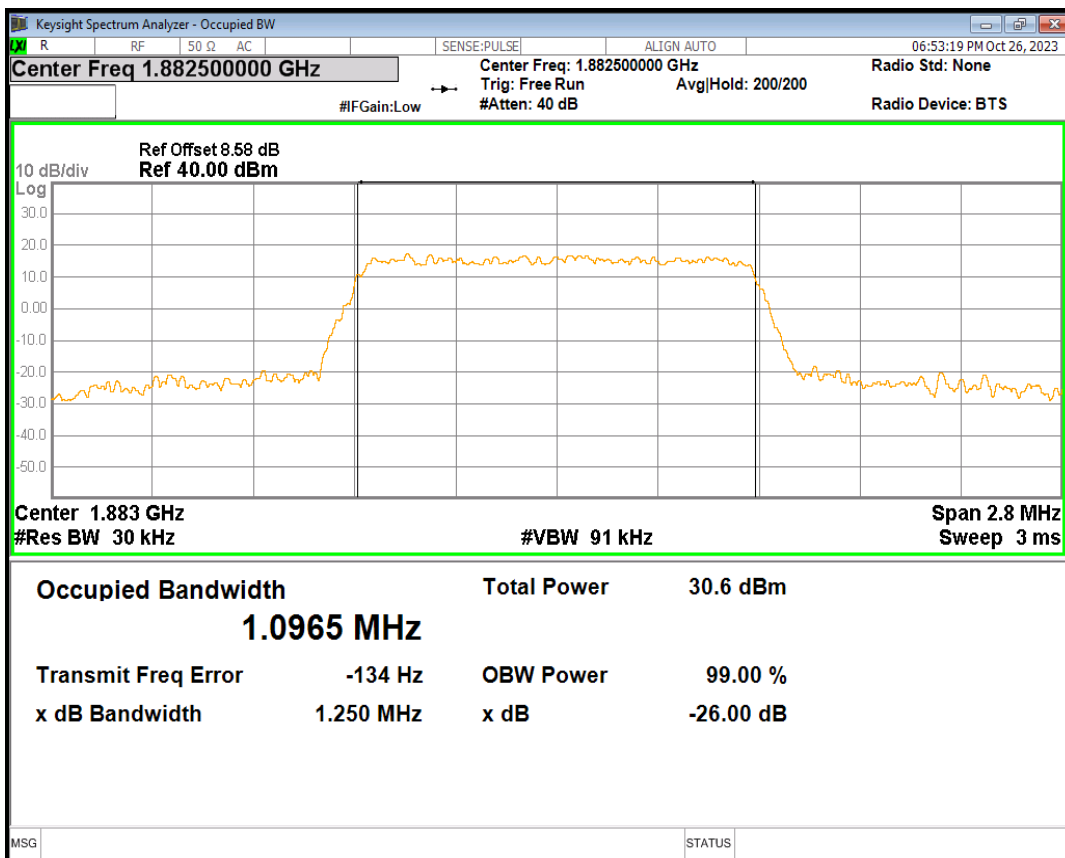

Band25 16QAM BW=5MHz Channel=26365 RB Size=25 Position=#0

Band25 16QAM BW=5MHz Channel=26665 RB Size=25 Position=#0

Band25 QPSK BW=1.4MHz Channel=26047 RB Size=6 Position=#0

Band25 QPSK BW=1.4MHz Channel=26365 RB Size=6 Position=#0