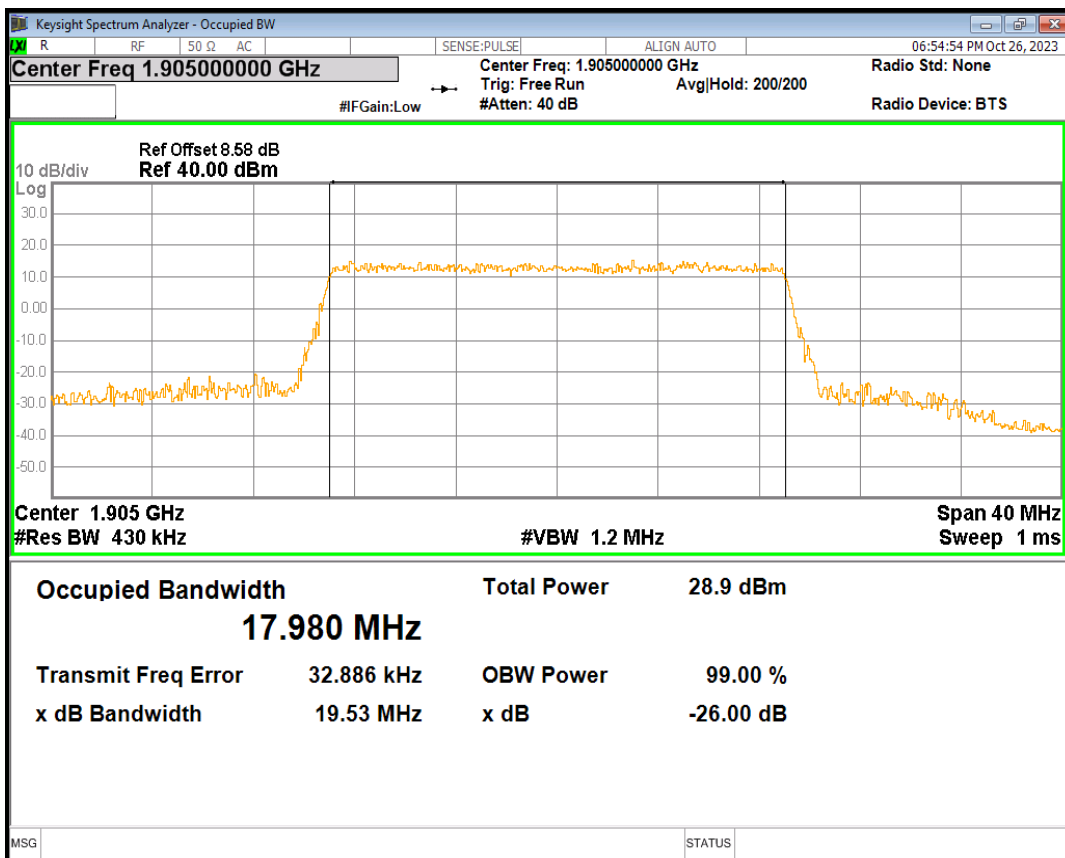

Band25 16QAM BW=15MHz Channel=26615 RB Size=75 Position=#0

Band25 16QAM BW=20MHz Channel=26140 RB Size=100 Position=#0

Band25 16QAM BW=20MHz Channel=26365 RB Size=100 Position=#0

Band25 16QAM BW=20MHz Channel=26590 RB Size=100 Position=#0