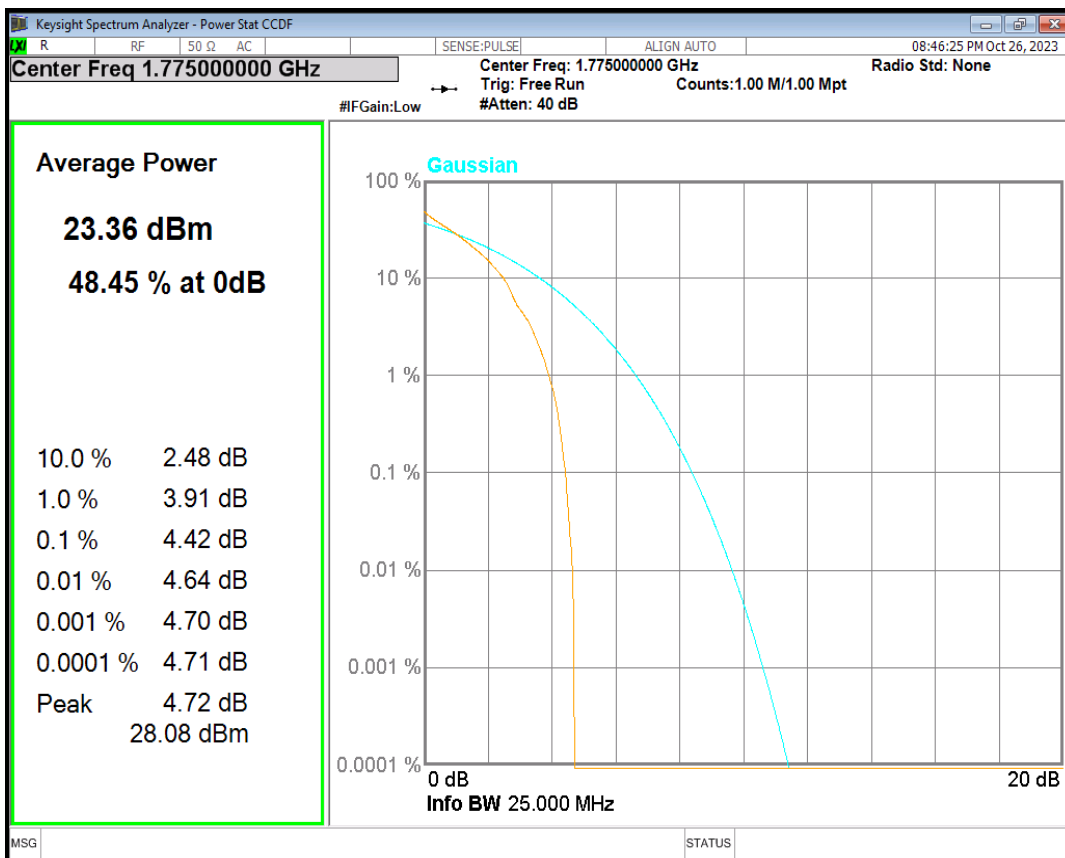

Band66 QPSK BW=10MHz Channel=132622 RB Size=1 Position=#0

Band66 QPSK BW=15MHz Channel=132047 RB Size=1 Position=#0