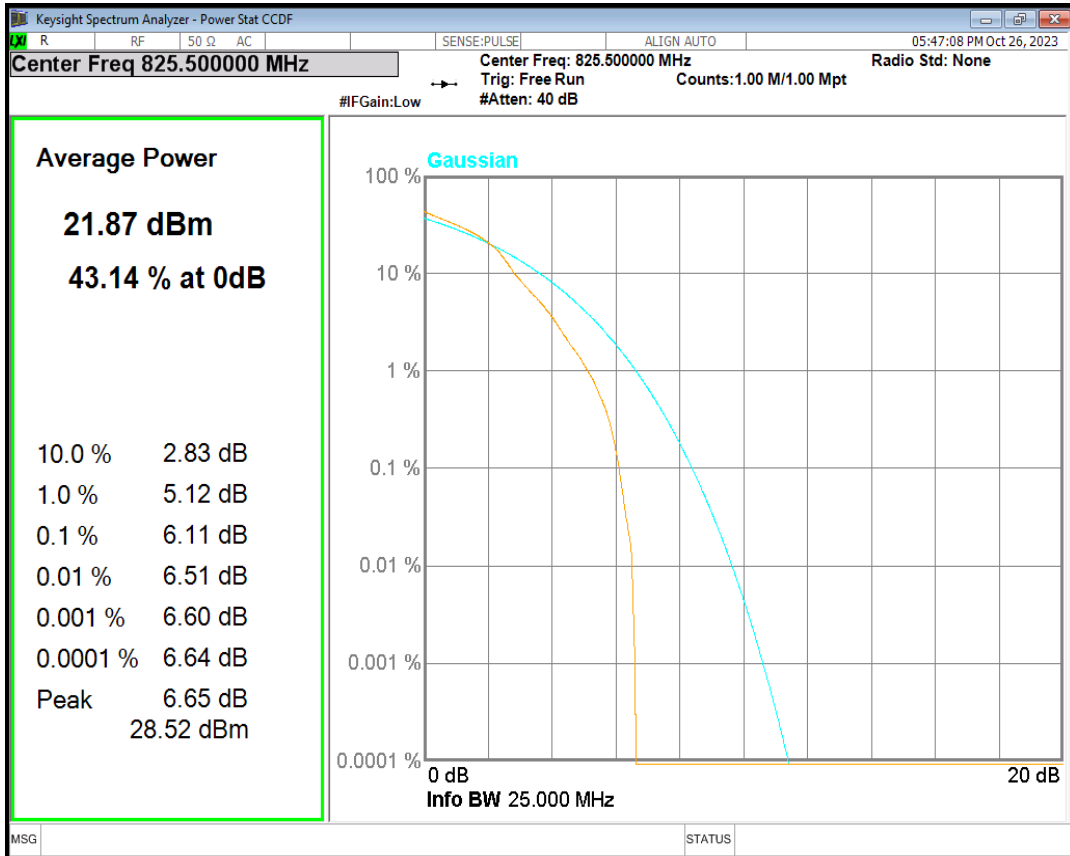

Band5 16QAM BW=3MHz Channel=20415 RB Size=1 Position=#0

Band5 16QAM BW=3MHz Channel=20525 RB Size=1 Position=#0