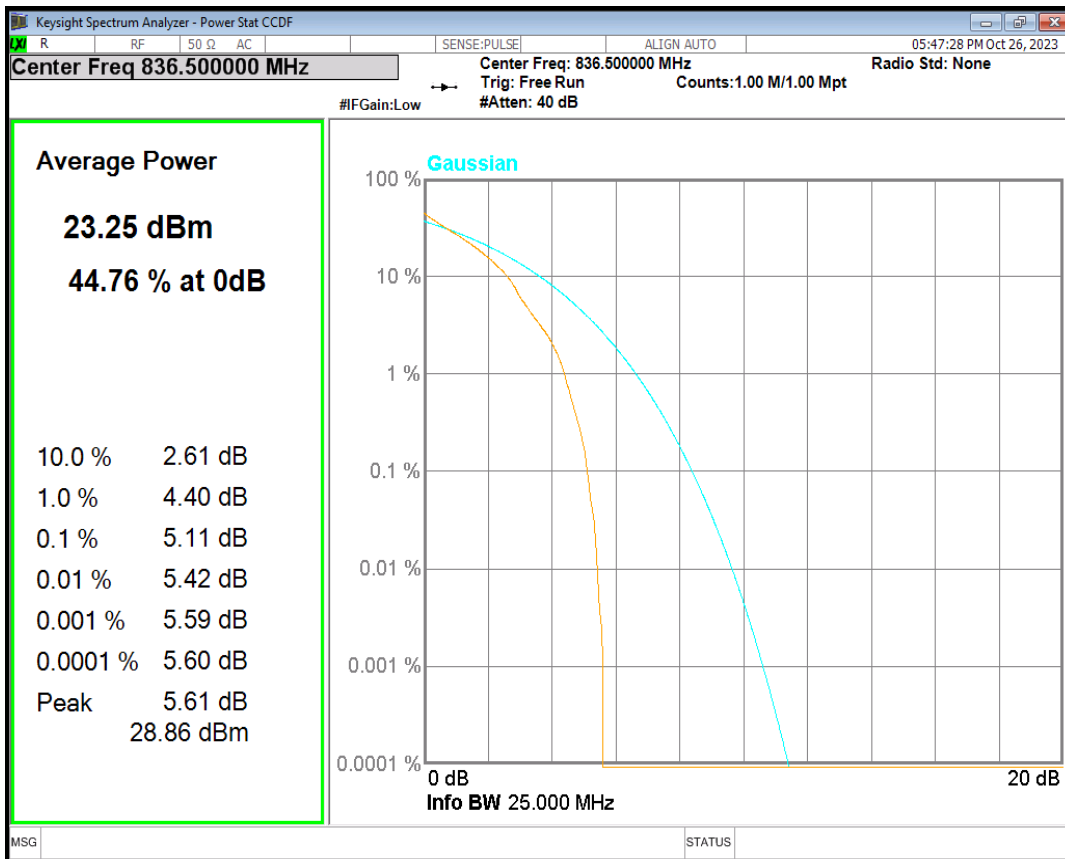

Band5 QPSK BW=5MHz Channel=20525 RB Size=1 Position=#0

Band5 QPSK BW=5MHz Channel=20625 RB Size=1 Position=#0