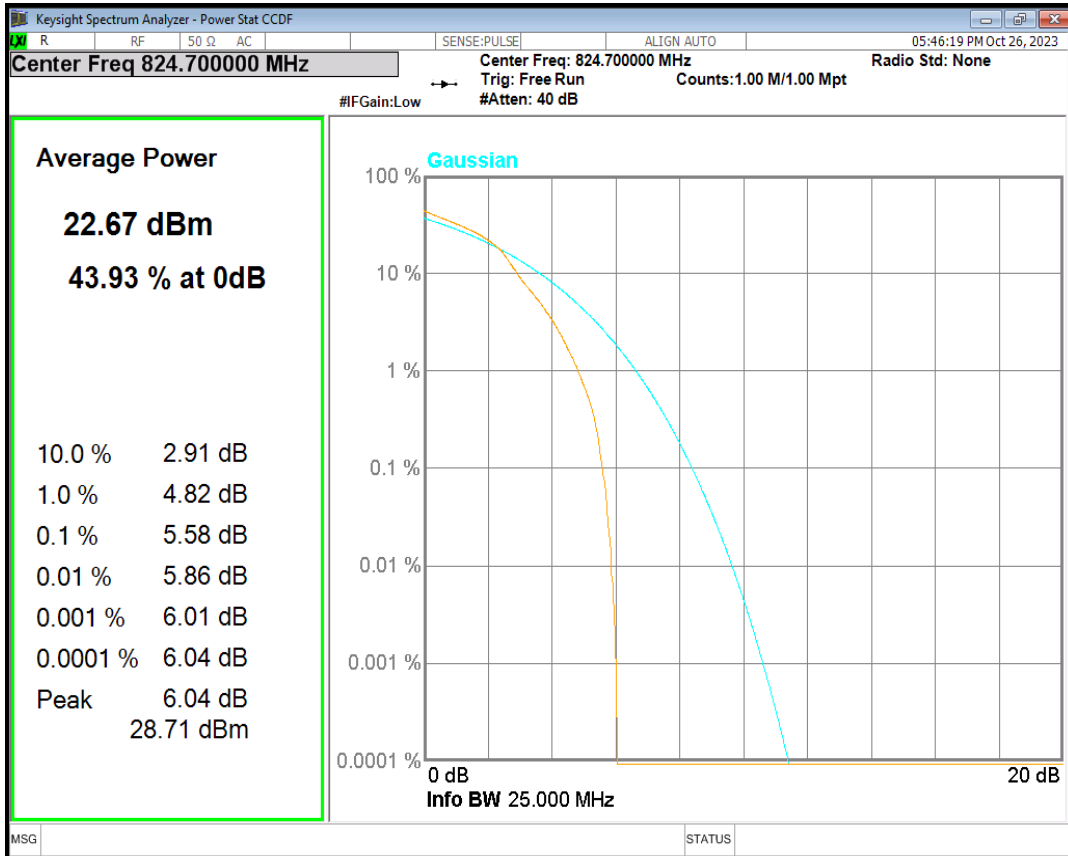

Band41 QPSK BW=5MHz Channel=39675 RB Size=1 Position=#0

Band41 QPSK BW=5MHz Channel=40620 RB Size=1 Position=#0

Band41 QPSK BW=5MHz Channel=41565 RB Size=1 Position=#0

Band5 16QAM BW=1.4MHz Channel=20407 RB Size=1 Position=#0