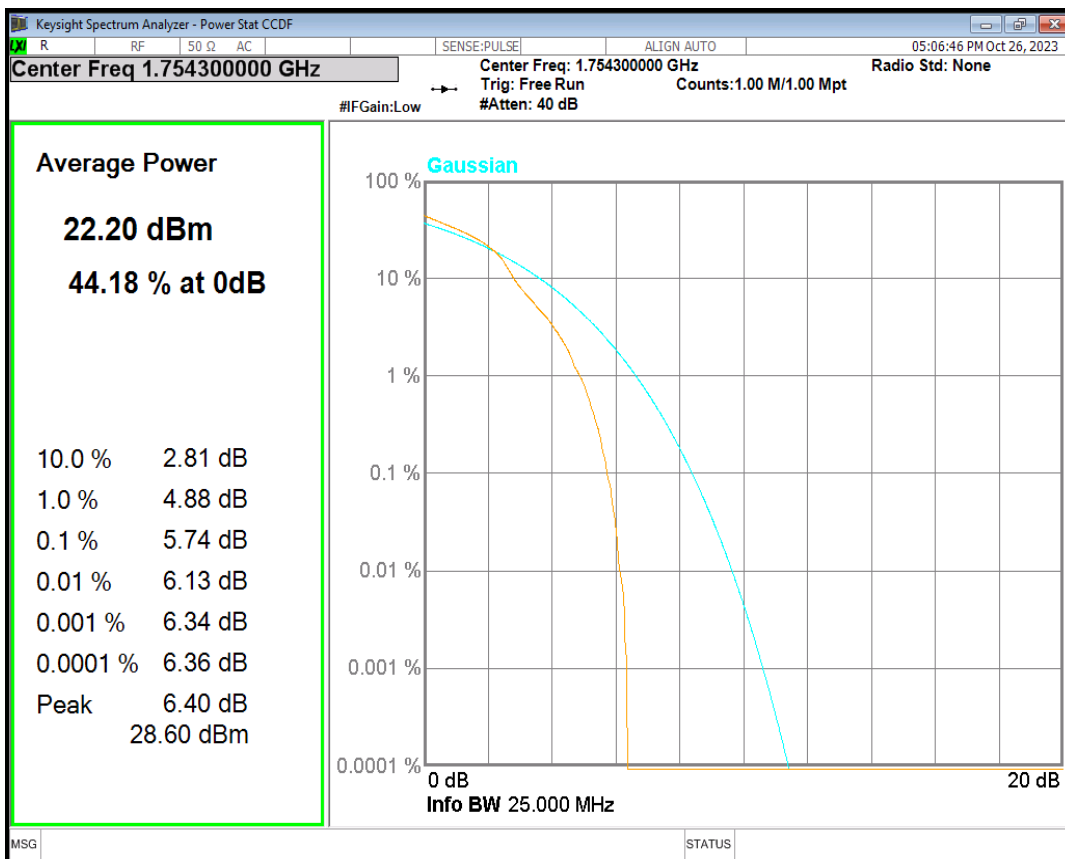

Band4 16QAM BW=1.4MHz Channel=20393 RB Size=1 Position=#0

Band4 16QAM BW=10MHz Channel=20000 RB Size=1 Position=#0