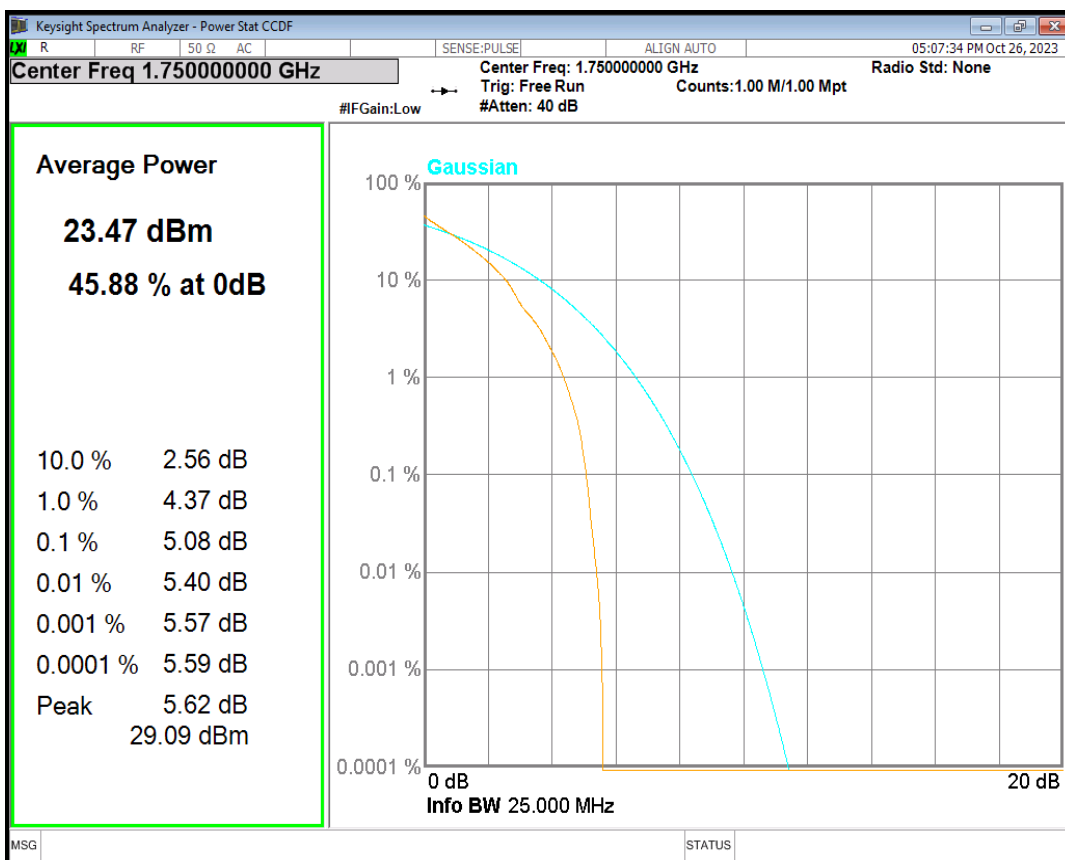

Band4 QPSK BW=10MHz Channel=20350 RB Size=1 Position=#0

Band4 QPSK BW=15MHz Channel=20025 RB Size=1 Position=#0