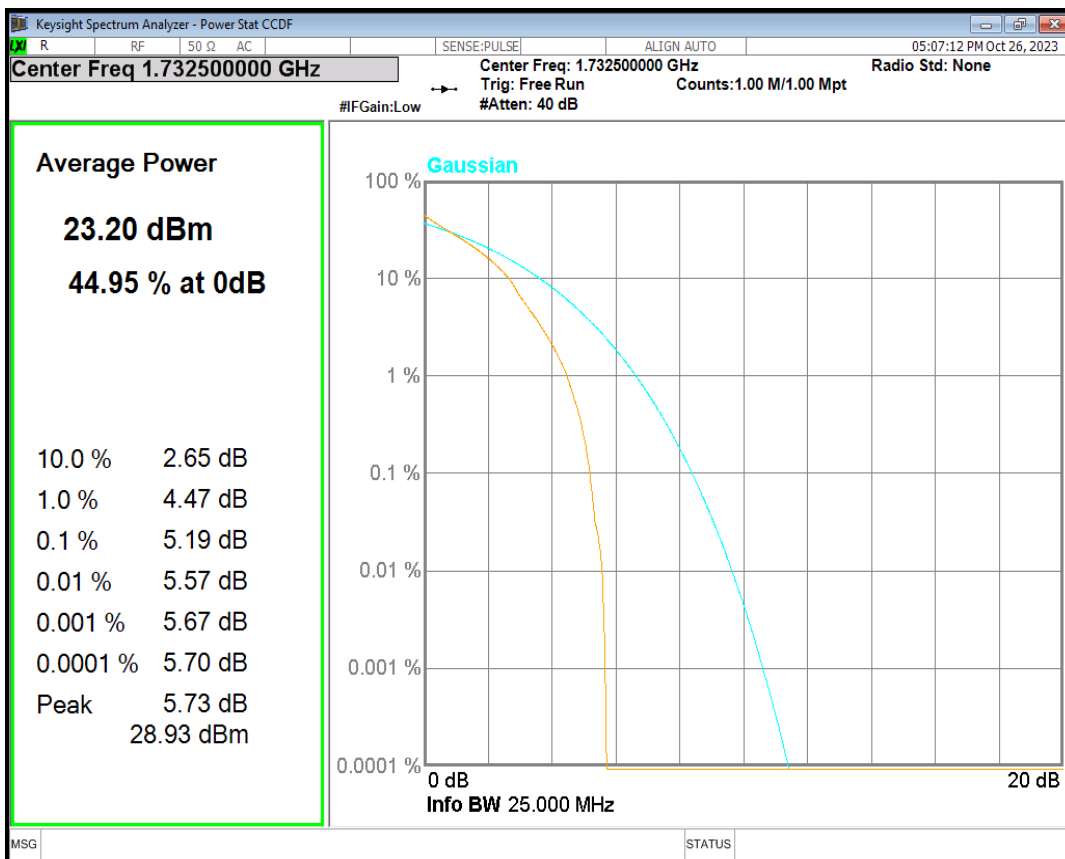

Band4 QPSK BW=5MHz Channel=20175 RB Size=1 Position=#0

Band4 QPSK BW=5MHz Channel=20375 RB Size=1 Position=#0