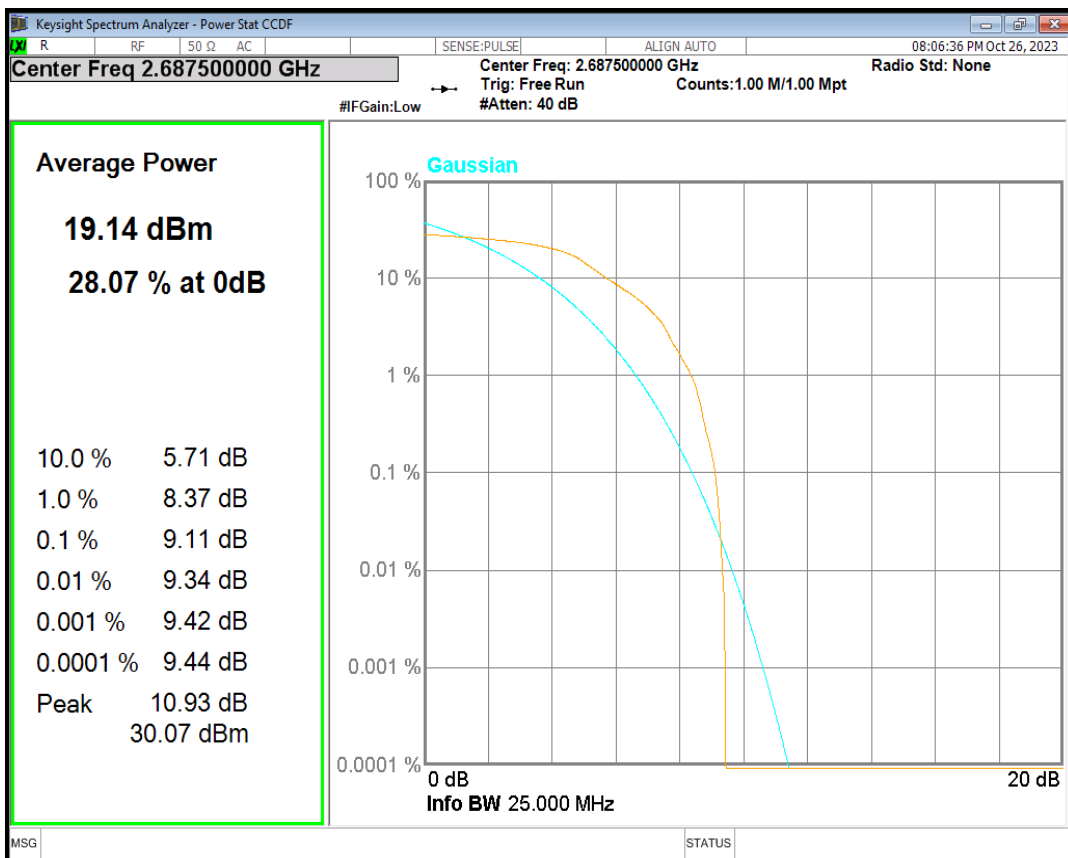

Band41 QPSK BW=5MHz Channel=41565 RB Size=1 Position=#0

Band5 16QAM BW=1.4MHz Channel=20407 RB Size=1 Position=#0