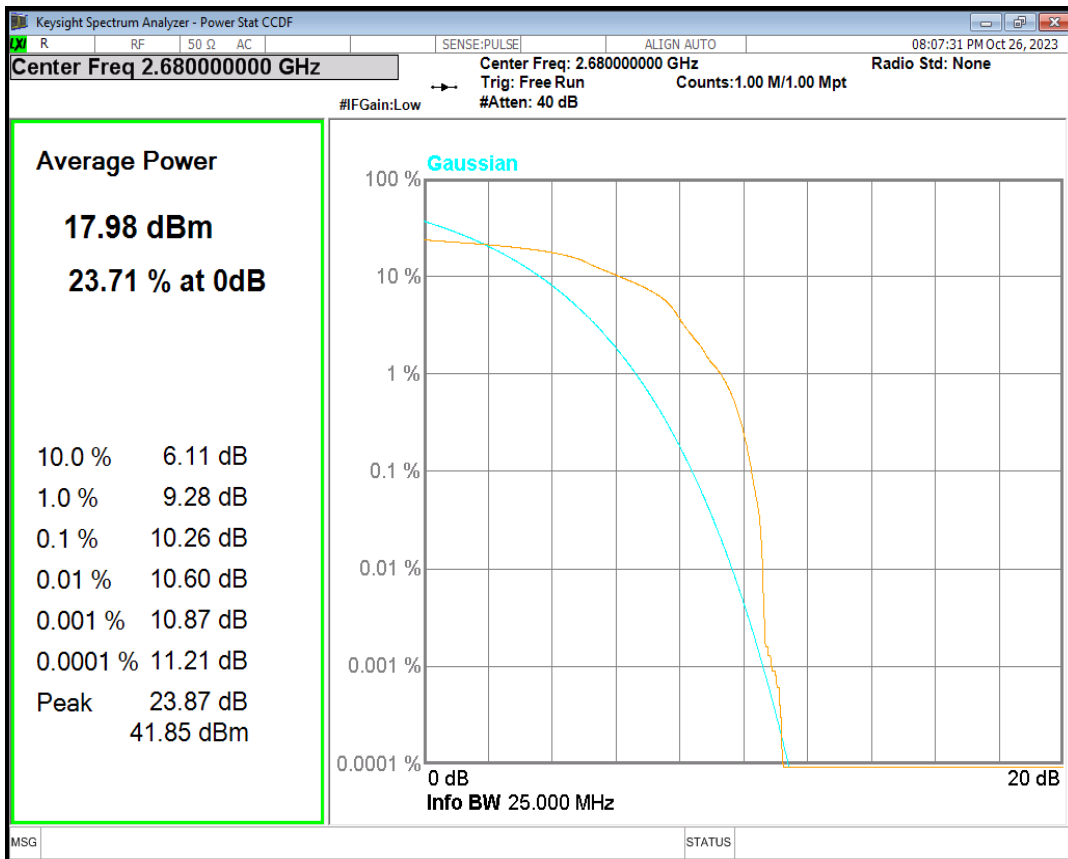

Band41 16QAM BW=15MHz Channel=41515 RB Size=1 Position=#0

Band41 16QAM BW=20MHz Channel=39750 RB Size=1 Position=#0

Band41 16QAM BW=20MHz Channel=40620 RB Size=1 Position=#0

Band41 16QAM BW=20MHz Channel=41490 RB Size=1 Position=#0