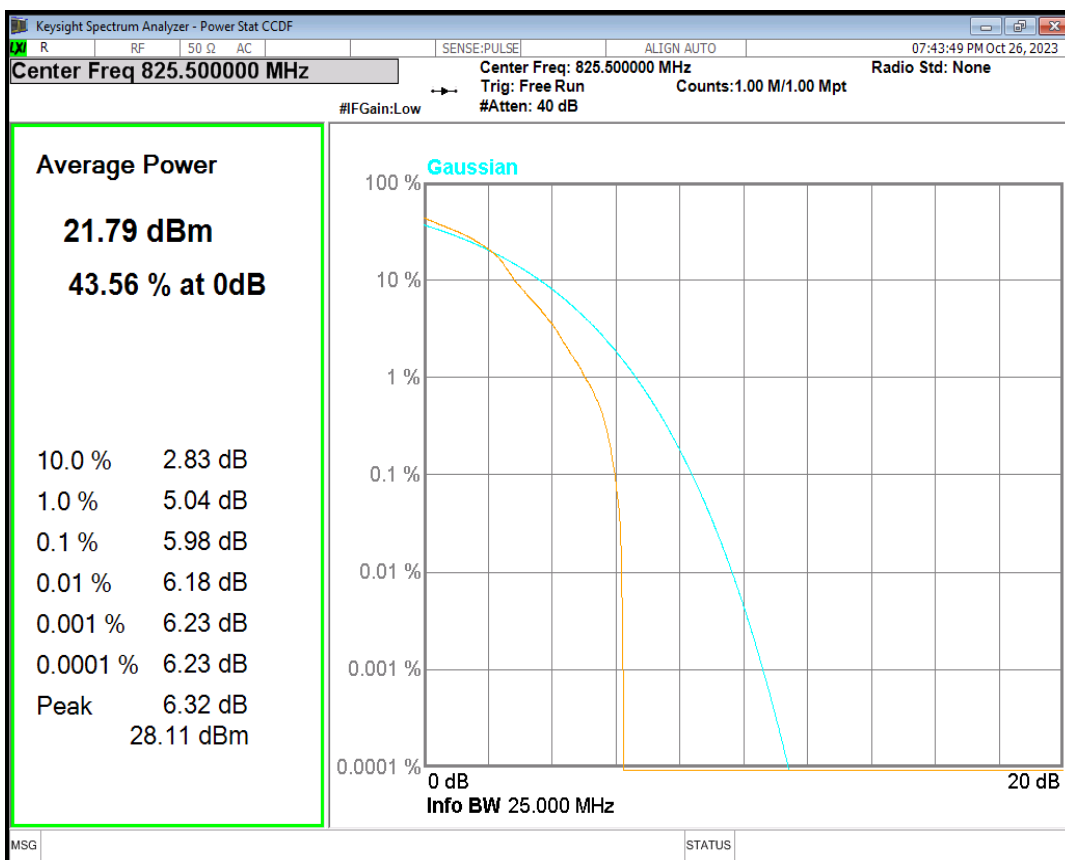

Band26(824-849) 16QAM BW=15MHz Channel=26915 RB Size=1 Position=#0

Band26(824-849) 16QAM BW=15MHz Channel=26965 RB Size=1 Position=#0

Band26(824-849) 16QAM BW=3MHz Channel=26805 RB Size=1 Position=#0

Band26(824-849) 16QAM BW=3MHz Channel=26915 RB Size=1 Position=#0