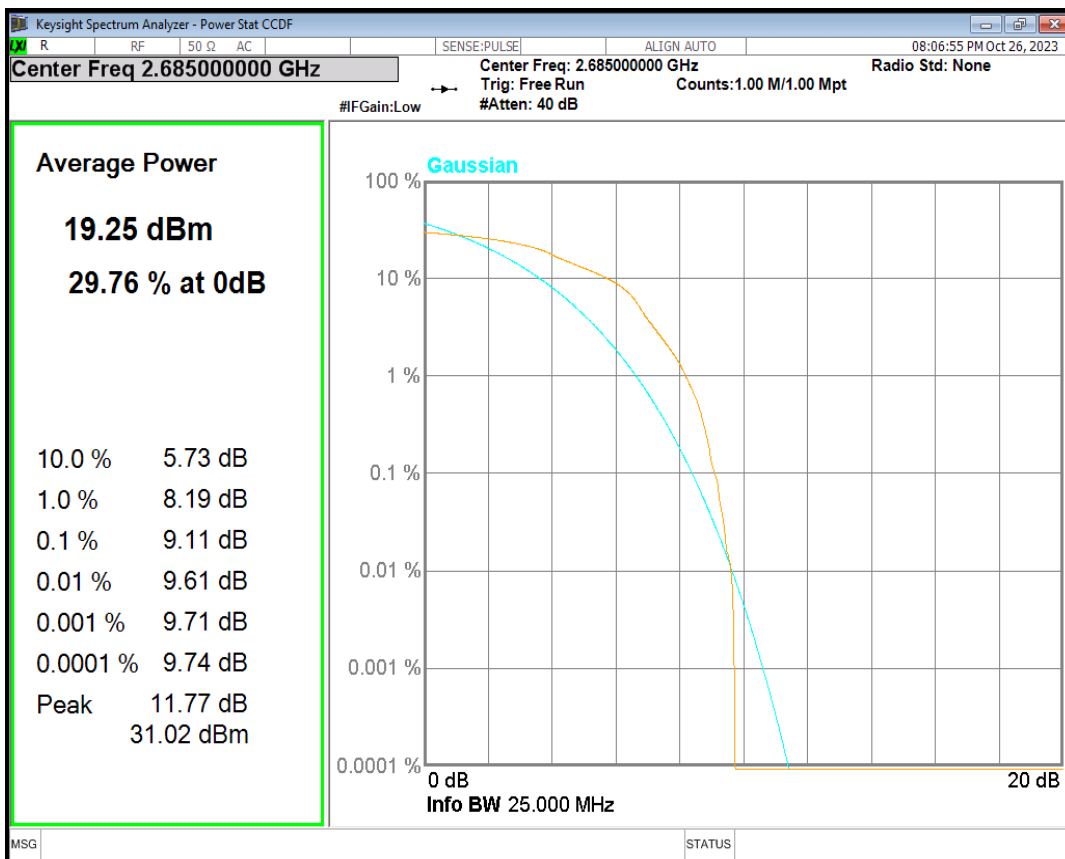

Band41 16QAM BW=10MHz Channel=41540 RB Size=1 Position=#0

Band41 16QAM BW=15MHz Channel=39725 RB Size=1 Position=#0