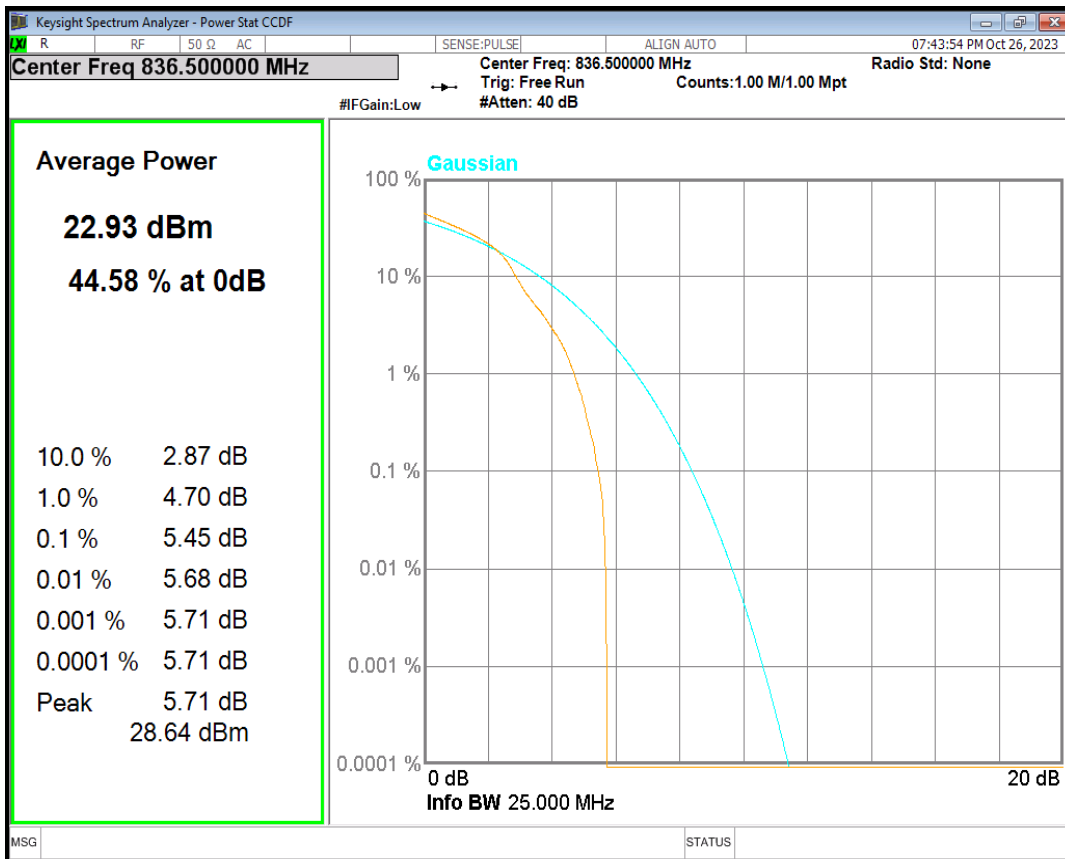

Band26(824-849) 16QAM BW=15MHz Channel=26915 RB Size=1 Position=#0

Band26(824-849) 16QAM BW=15MHz Channel=26965 RB Size=1 Position=#0

Band26(824-849) 16QAM BW=3MHz Channel=26805 RB Size=1 Position=#0

Band26(824-849) 16QAM BW=3MHz Channel=26915 RB Size=1 Position=#0