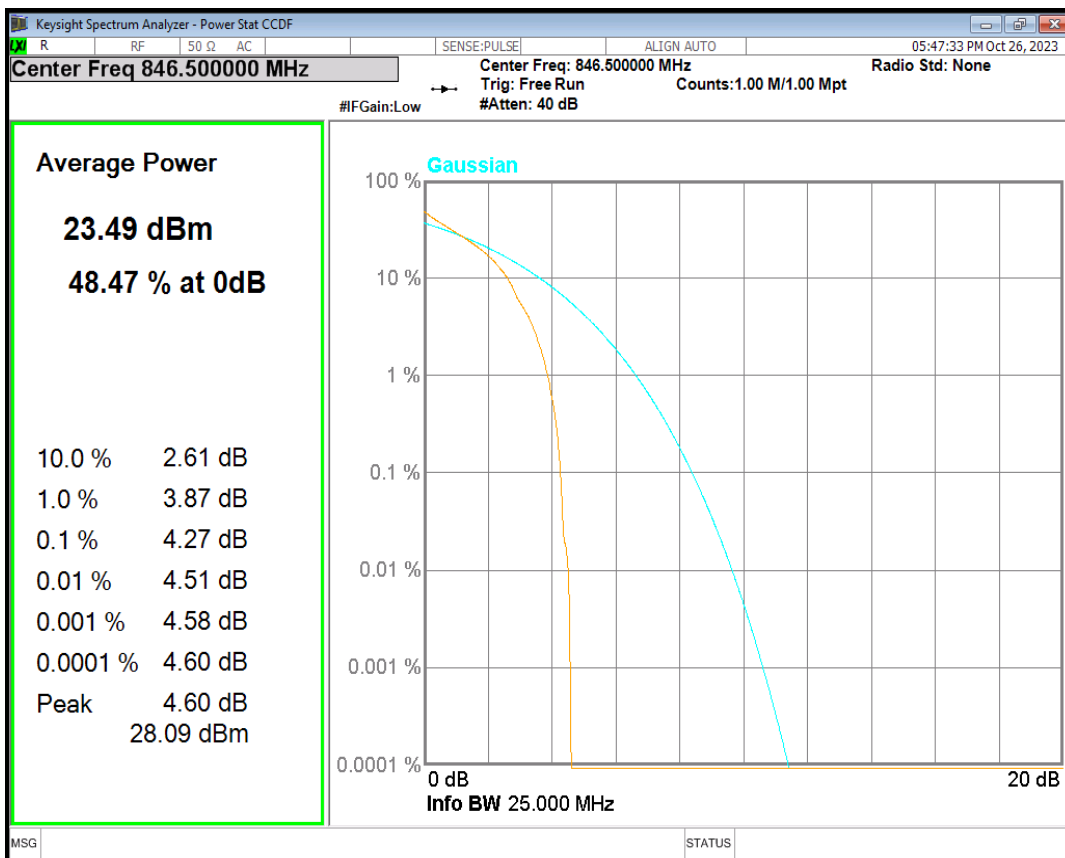

Band5 QPSK BW=5MHz Channel=20625 RB Size=1 Position=#0

Band66 16QAM BW=1.4MHz Channel=131979 RB Size=1 Position=#0