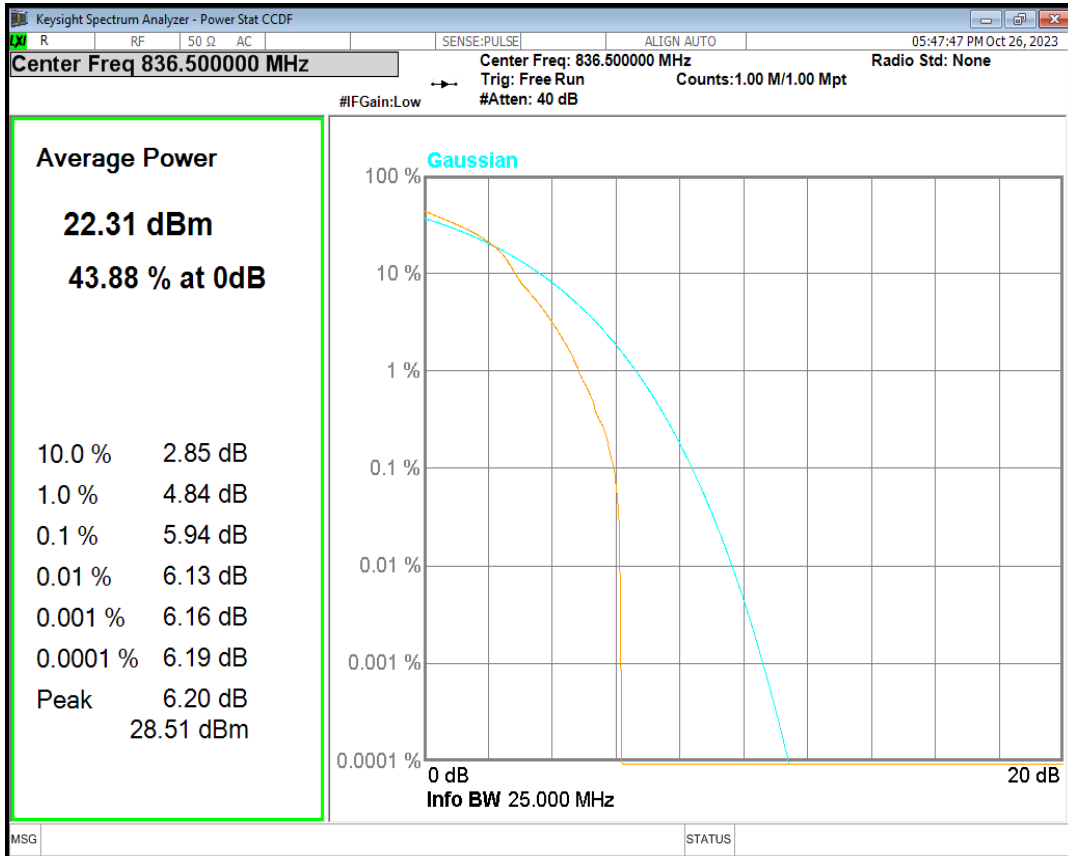

Band5 16QAM BW=1.4MHz Channel=20525 RB Size=1 Position=#0

Band5 16QAM BW=1.4MHz Channel=20643 RB Size=1 Position=#0

Band5 16QAM BW=10MHz Channel=20450 RB Size=1 Position=#0

Band5 16QAM BW=10MHz Channel=20525 RB Size=1 Position=#0