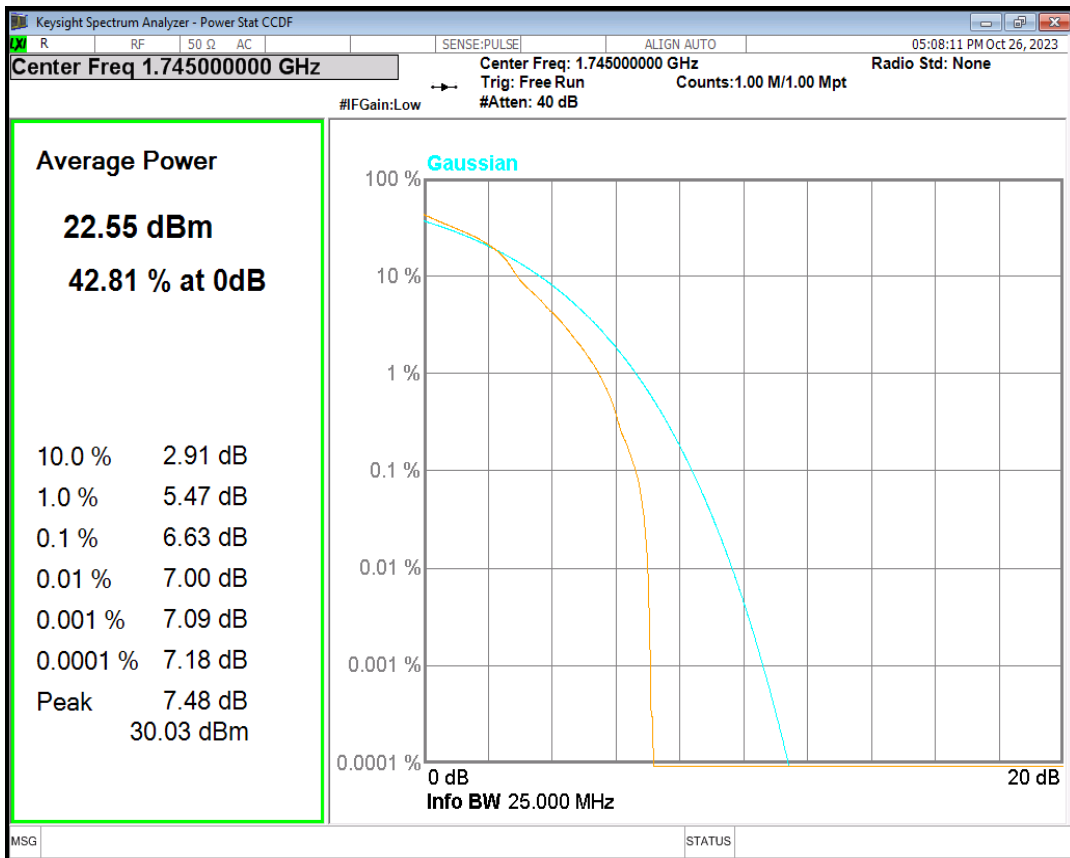

Band4 16QAM BW=20MHz Channel=20300 RB Size=1 Position=#0

Band4 16QAM BW=3MHz Channel=19965 RB Size=1 Position=#0