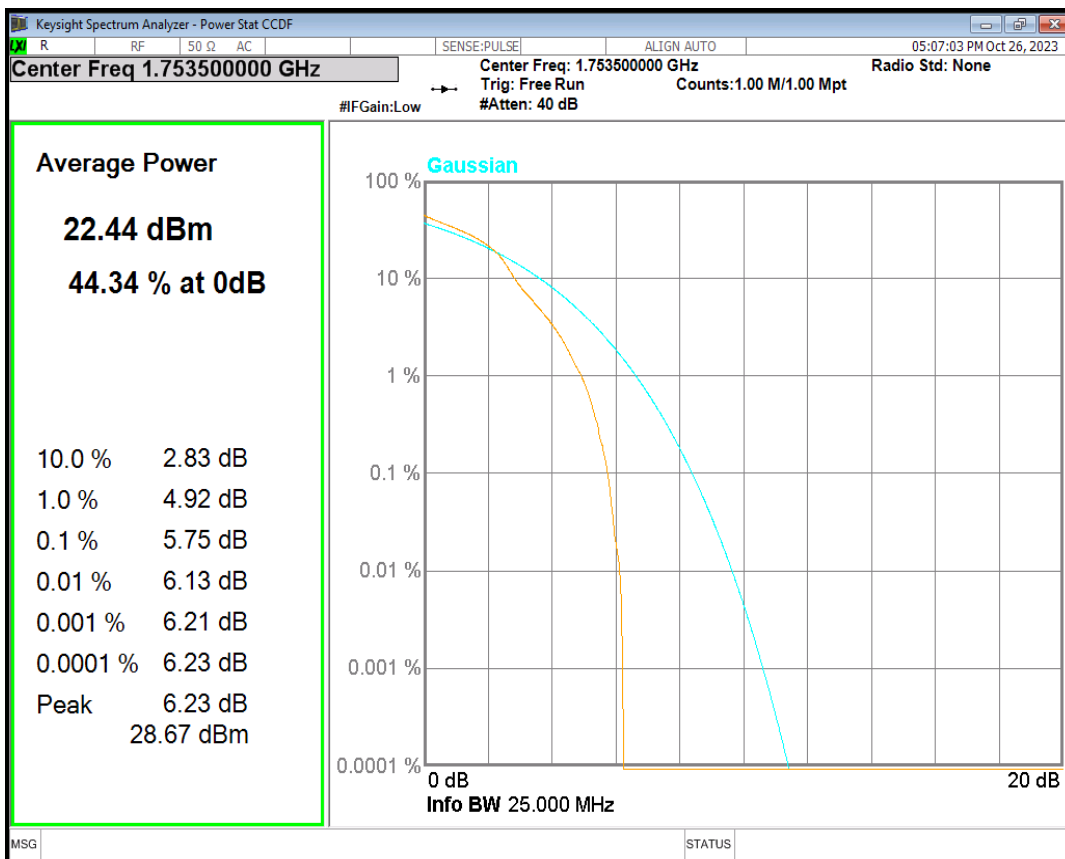

Band4 16QAM BW=3MHz Channel=20385 RB Size=1 Position=#0

Band4 16QAM BW=5MHz Channel=19975 RB Size=1 Position=#0