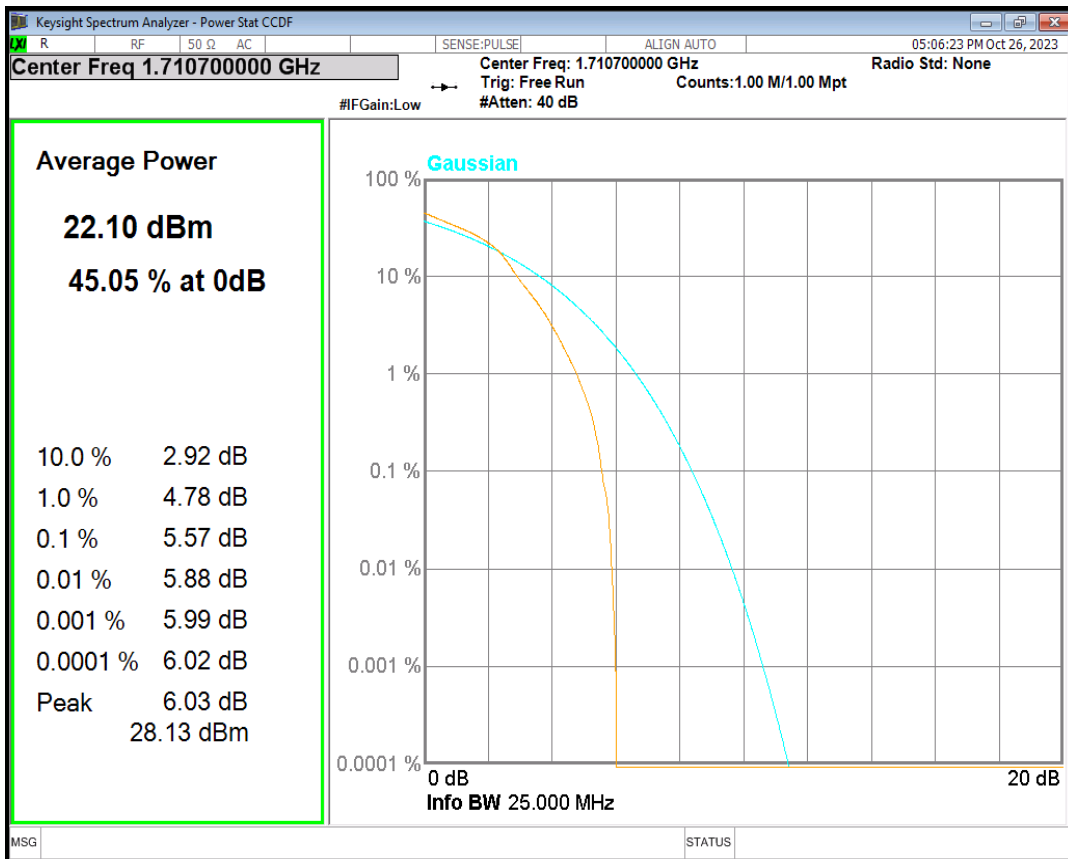

Band26(824-849) QPSK BW=5MHz Channel=26815 RB Size=1 Position=#0

Band26(824-849) QPSK BW=5MHz Channel=26915 RB Size=1 Position=#0

Band26(824-849) QPSK BW=5MHz Channel=27015 RB Size=1 Position=#0

Band4 16QAM BW=1.4MHz Channel=19957 RB Size=1 Position=#0