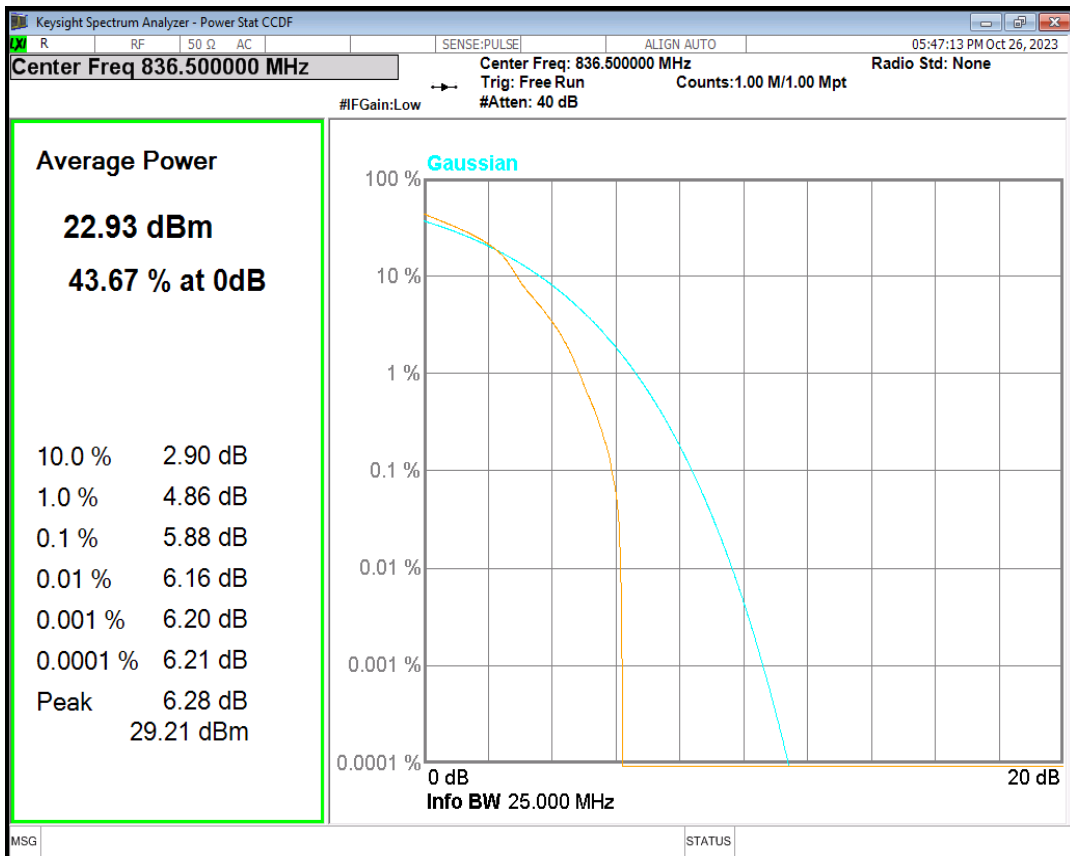

Band5 16QAM BW=3MHz Channel=20525 RB Size=1 Position=#0

Band5 16QAM BW=3MHz Channel=20635 RB Size=1 Position=#0