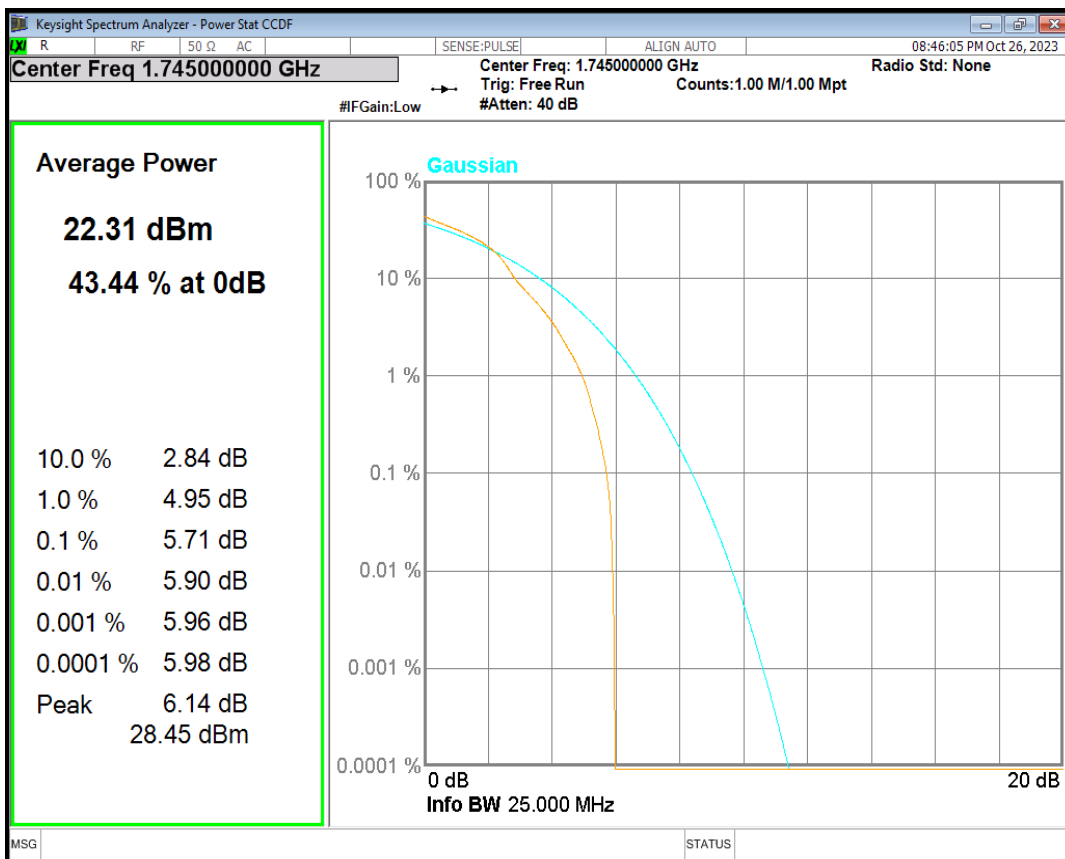

Band66 16QAM BW=3MHz Channel=132322 RB Size=1 Position=#0

Band66 16QAM BW=3MHz Channel=132657 RB Size=1 Position=#0

Band66 16QAM BW=5MHz Channel=131997 RB Size=1 Position=#0

Band66 16QAM BW=5MHz Channel=132322 RB Size=1 Position=#0