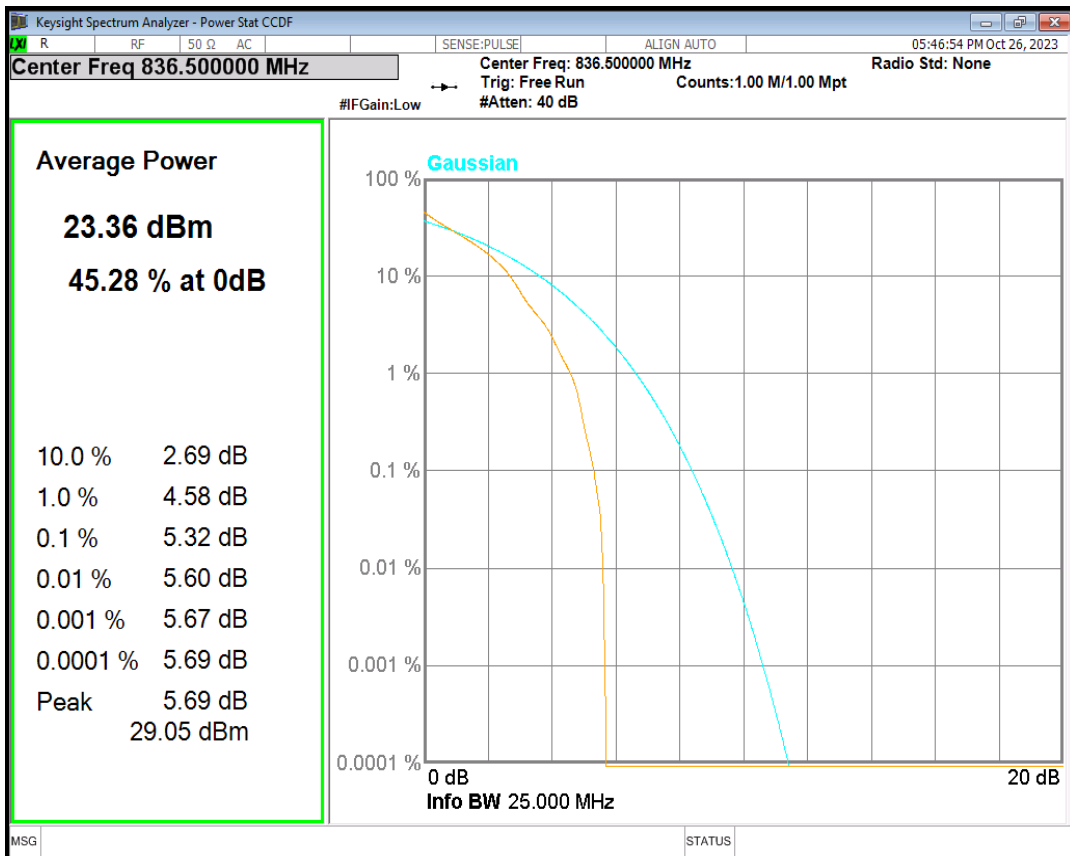

Band5 QPSK BW=1.4MHz Channel=20525 RB Size=1 Position=#0

Band5 QPSK BW=1.4MHz Channel=20643 RB Size=1 Position=#0