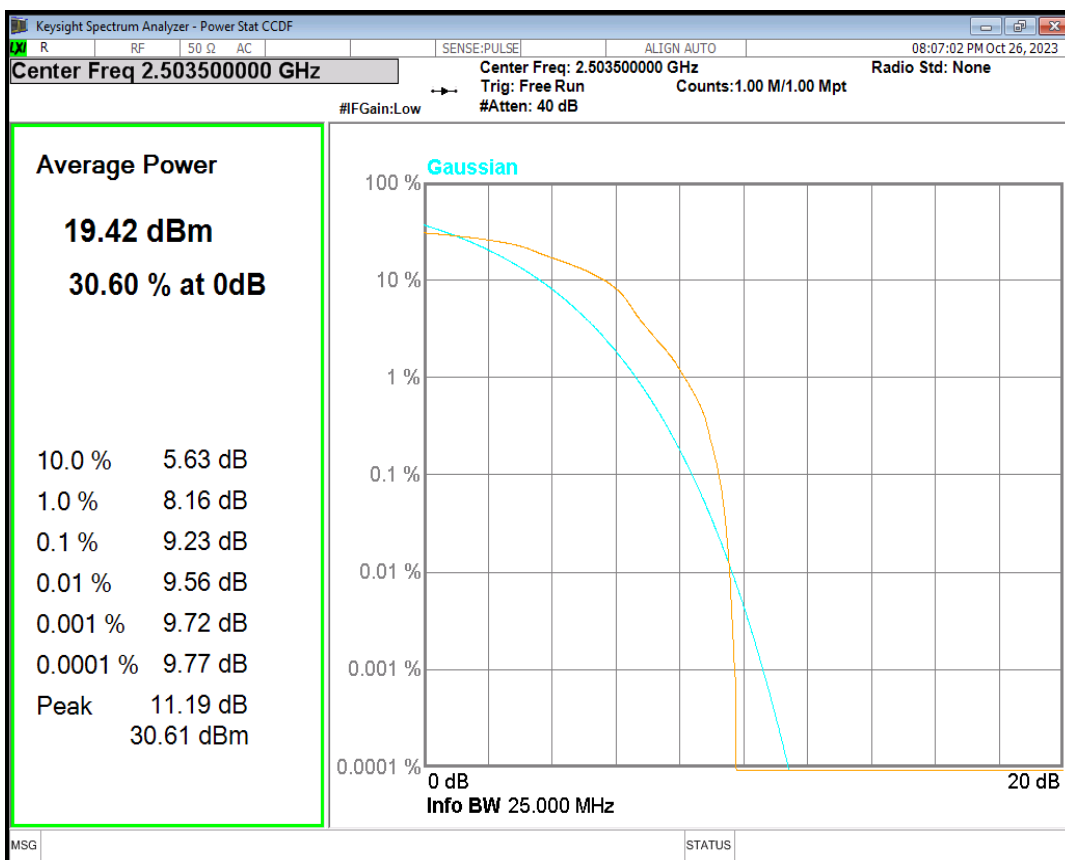

Band41 16QAM BW=15MHz Channel=39725 RB Size=1 Position=#0

Band41 16QAM BW=15MHz Channel=40620 RB Size=1 Position=#0