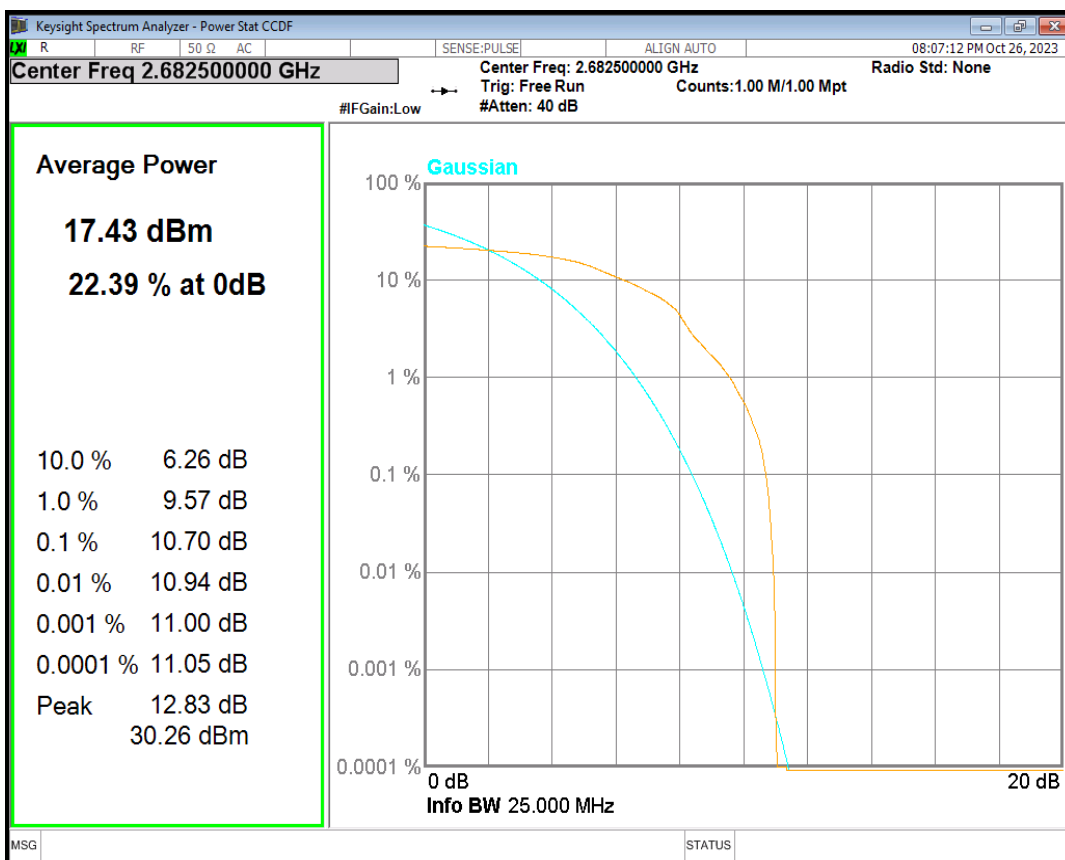

Band41 16QAM BW=15MHz Channel=41515 RB Size=1 Position=#0

Band41 16QAM BW=20MHz Channel=39750 RB Size=1 Position=#0