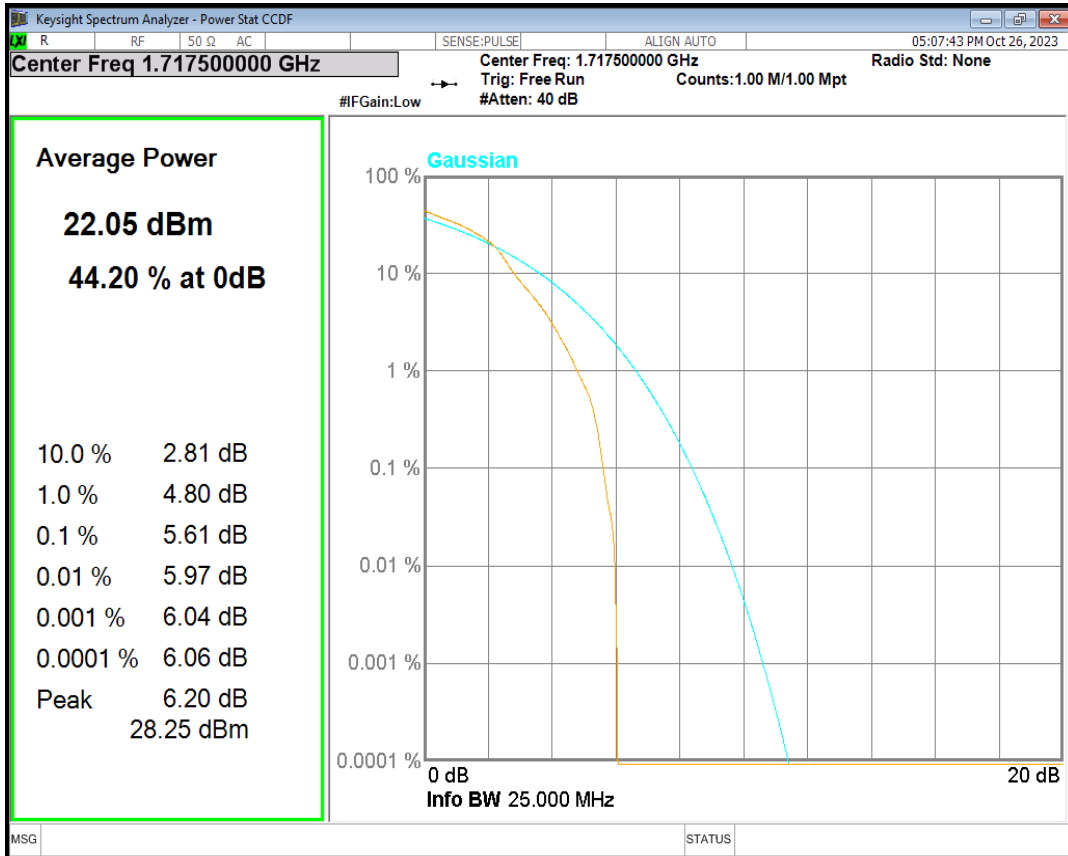

Band4 16QAM BW=15MHz Channel=20025 RB Size=1 Position=#0

Band4 16QAM BW=15MHz Channel=20175 RB Size=1 Position=#0