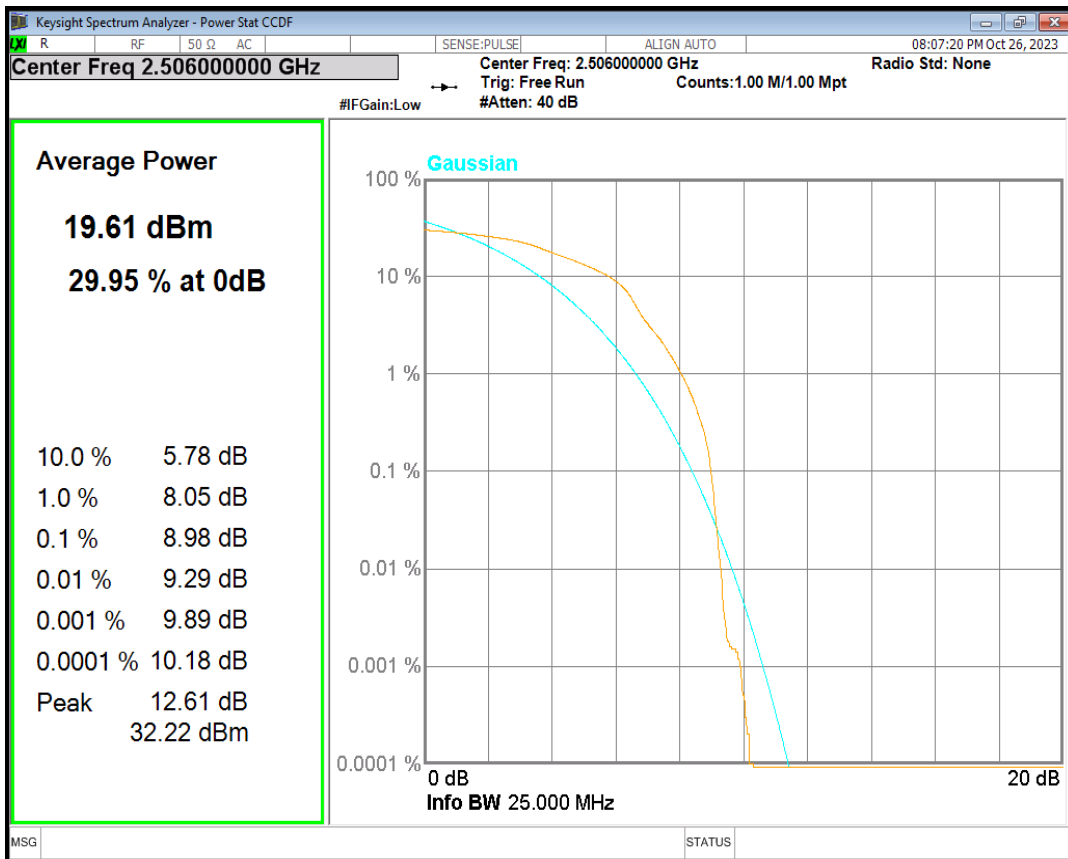

Band41 16QAM BW=20MHz Channel=39750 RB Size=1 Position=#0

Band41 16QAM BW=20MHz Channel=40620 RB Size=1 Position=#0