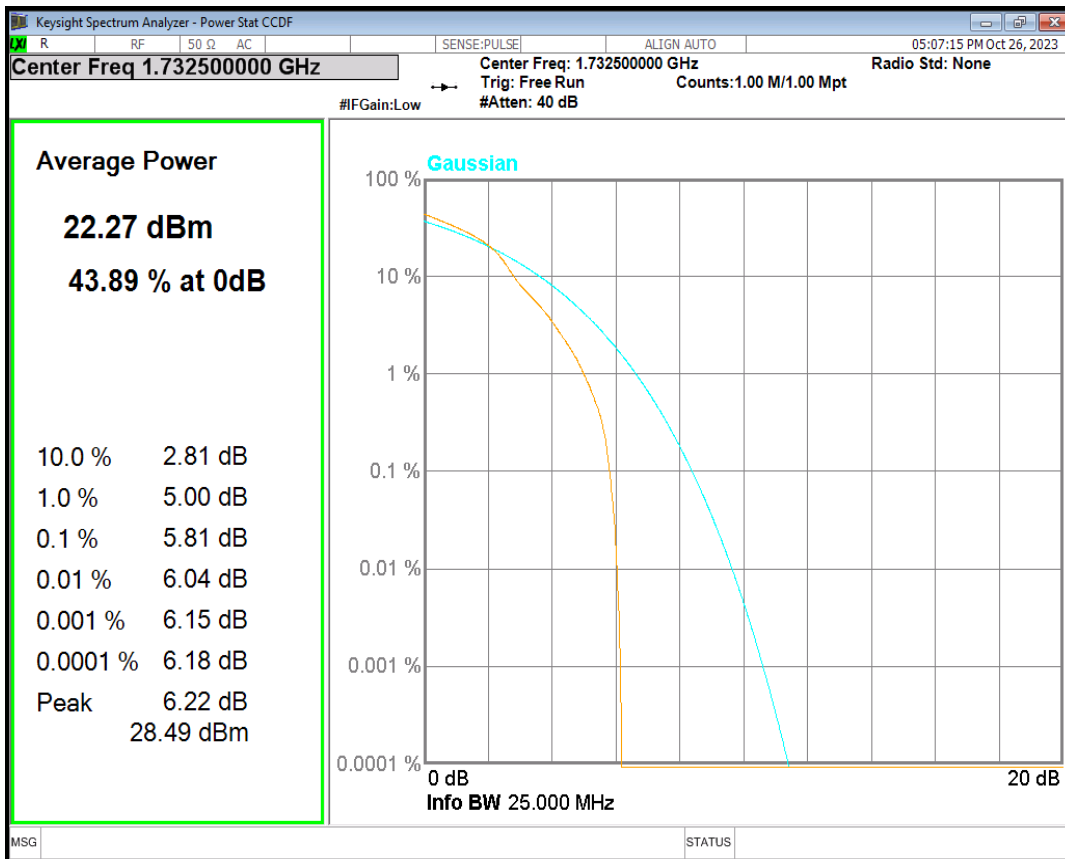

Band4 16QAM BW=3MHz Channel=20175 RB Size=1 Position=#0

Band4 16QAM BW=3MHz Channel=20385 RB Size=1 Position=#0

Band4 16QAM BW=5MHz Channel=19975 RB Size=1 Position=#0

Band4 16QAM BW=5MHz Channel=20175 RB Size=1 Position=#0