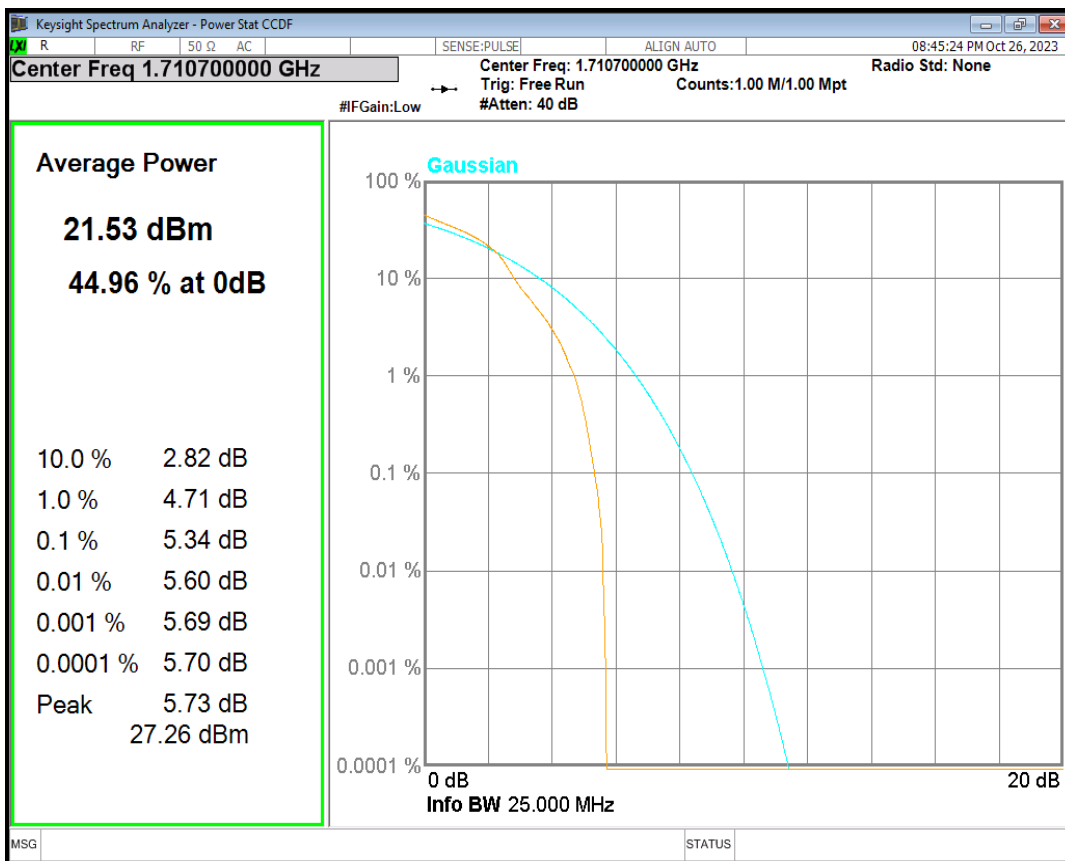

Band5 QPSK BW=5MHz Channel=20425 RB Size=1 Position=#0

Band5 QPSK BW=5MHz Channel=20525 RB Size=1 Position=#0

Band5 QPSK BW=5MHz Channel=20625 RB Size=1 Position=#0

Band66 16QAM BW=1.4MHz Channel=131979 RB Size=1 Position=#0