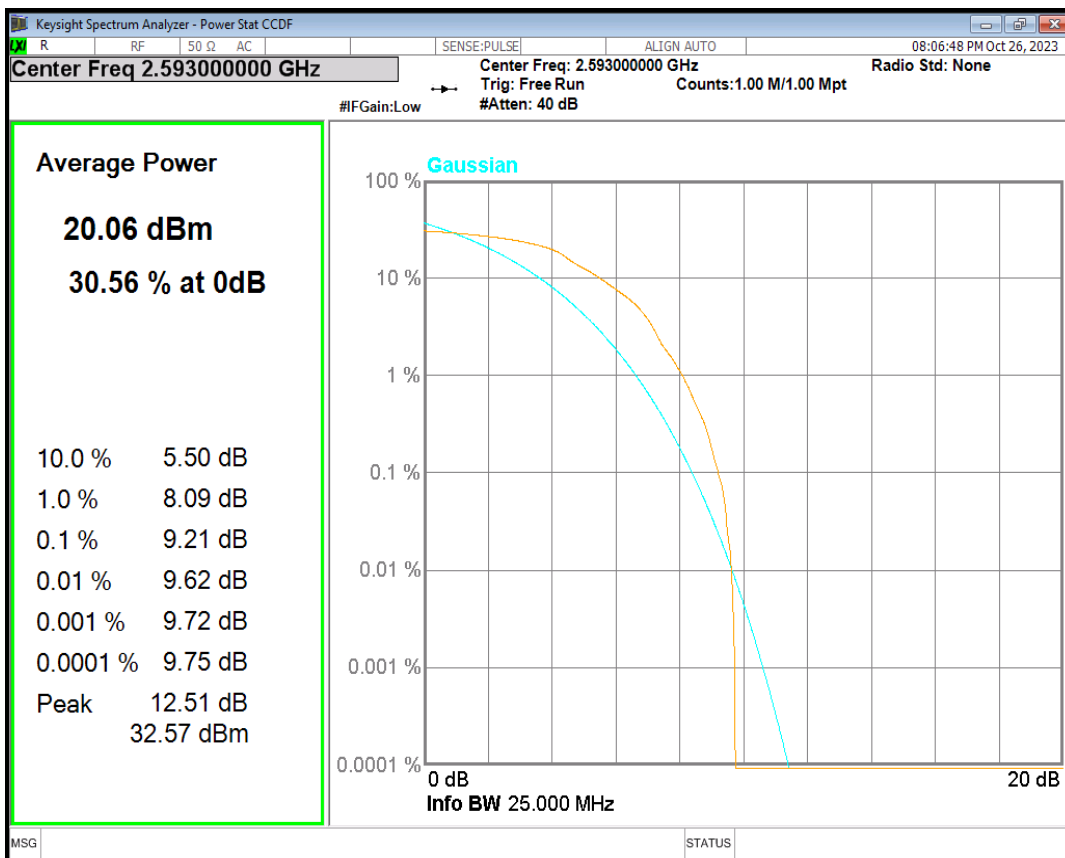

Band41 QPSK BW=10MHz Channel=40620 RB Size=1 Position=#0

Band41 QPSK BW=10MHz Channel=41540 RB Size=1 Position=#0