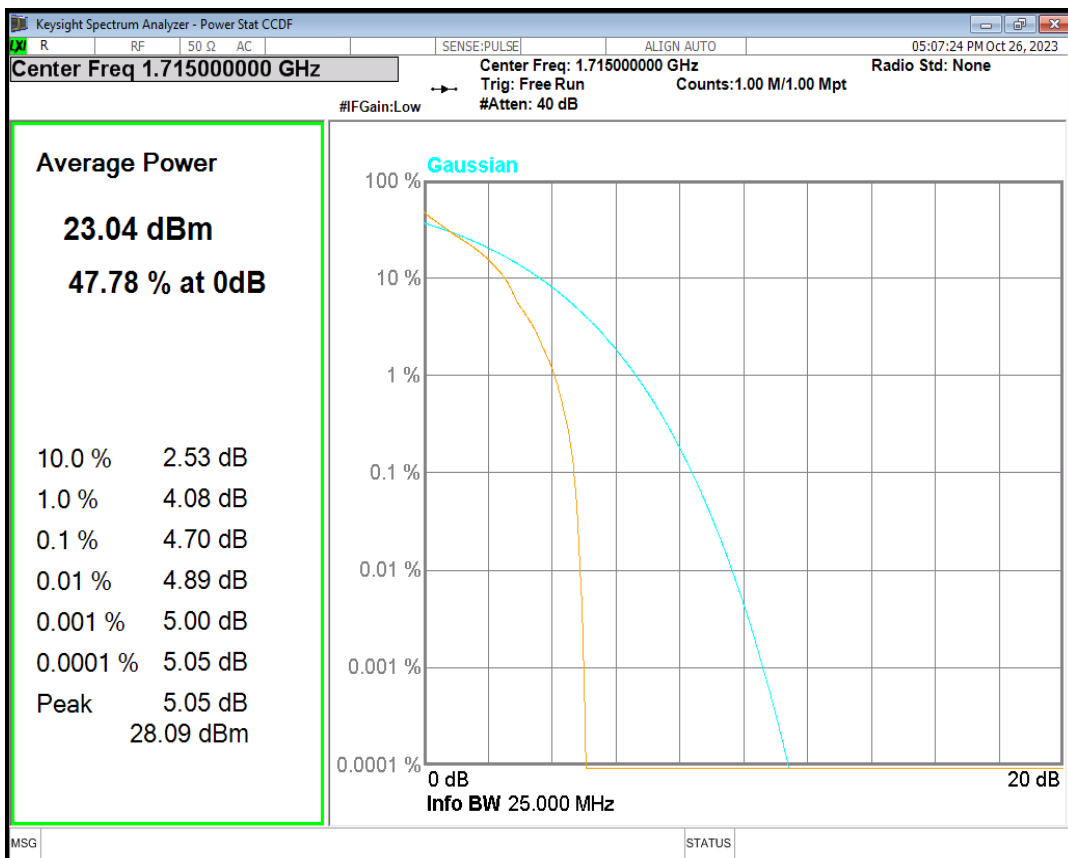

Band4 QPSK BW=10MHz Channel=20000 RB Size=1 Position=#0

Band4 QPSK BW=10MHz Channel=20175 RB Size=1 Position=#0