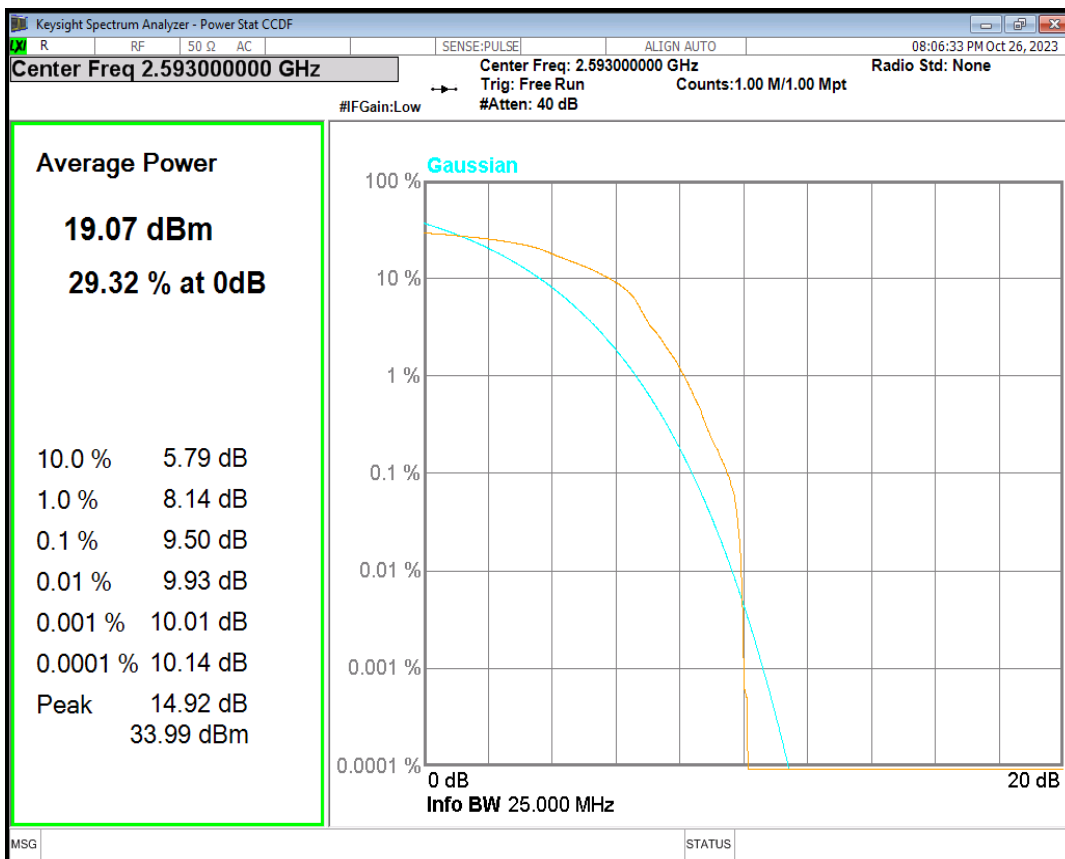

Band41 16QAM BW=5MHz Channel=40620 RB Size=1 Position=#0

Band41 16QAM BW=5MHz Channel=41565 RB Size=1 Position=#0