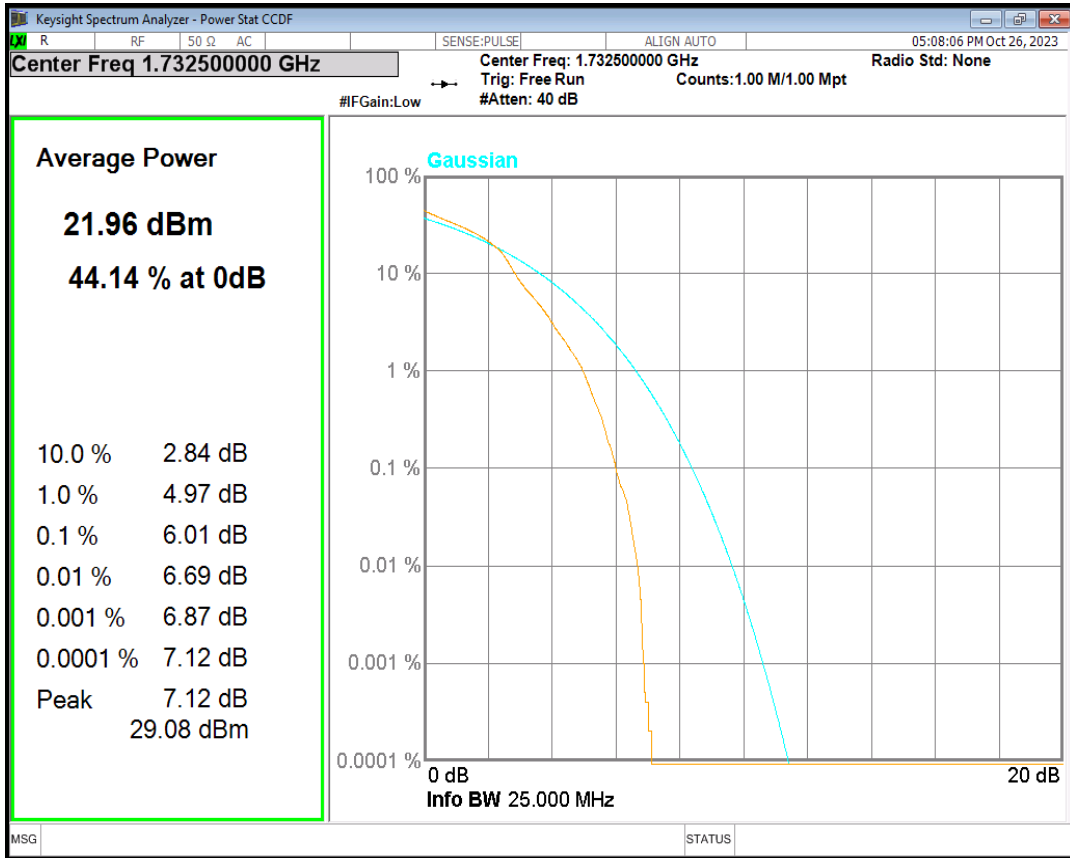

Band4 16QAM BW=20MHz Channel=20175 RB Size=1 Position=#0

Band4 16QAM BW=20MHz Channel=20300 RB Size=1 Position=#0