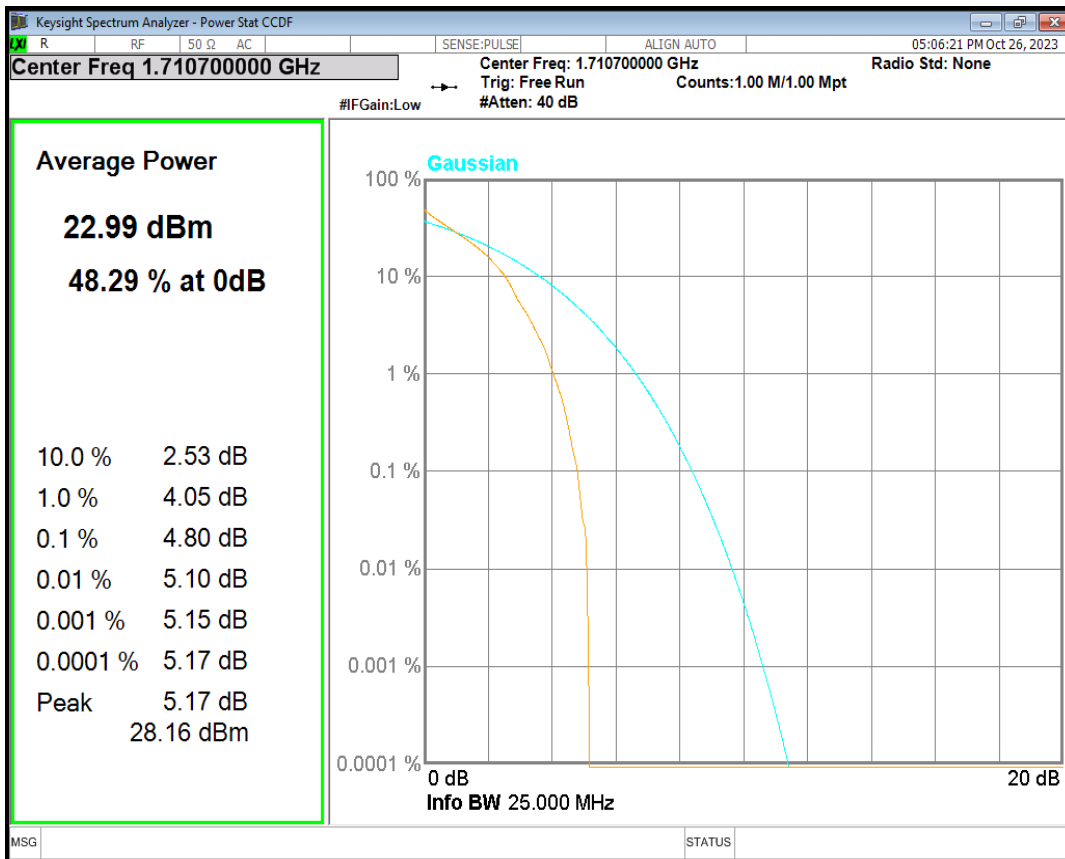

Band4 QPSK BW=1.4MHz Channel=19957 RB Size=1 Position=#0

Band4 QPSK BW=1.4MHz Channel=20175 RB Size=1 Position=#0