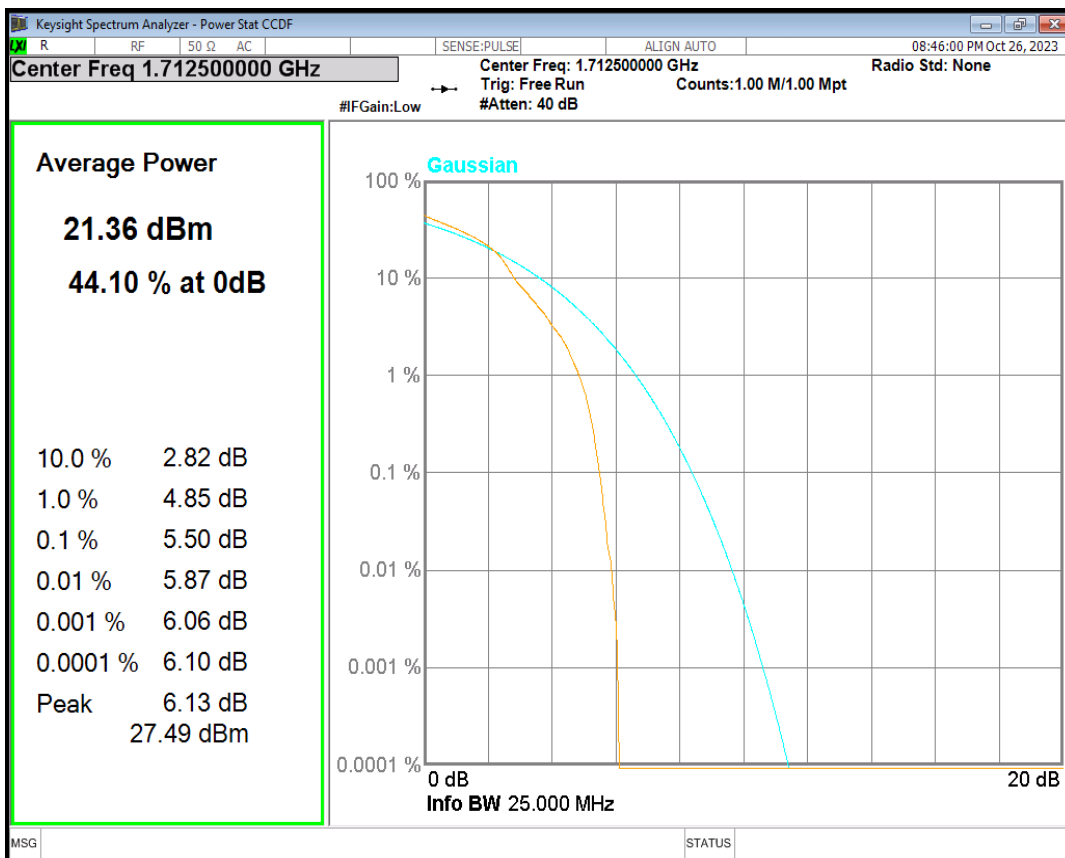

Band66 16QAM BW=5MHz Channel=131997 RB Size=1 Position=#0

Band66 16QAM BW=5MHz Channel=132322 RB Size=1 Position=#0