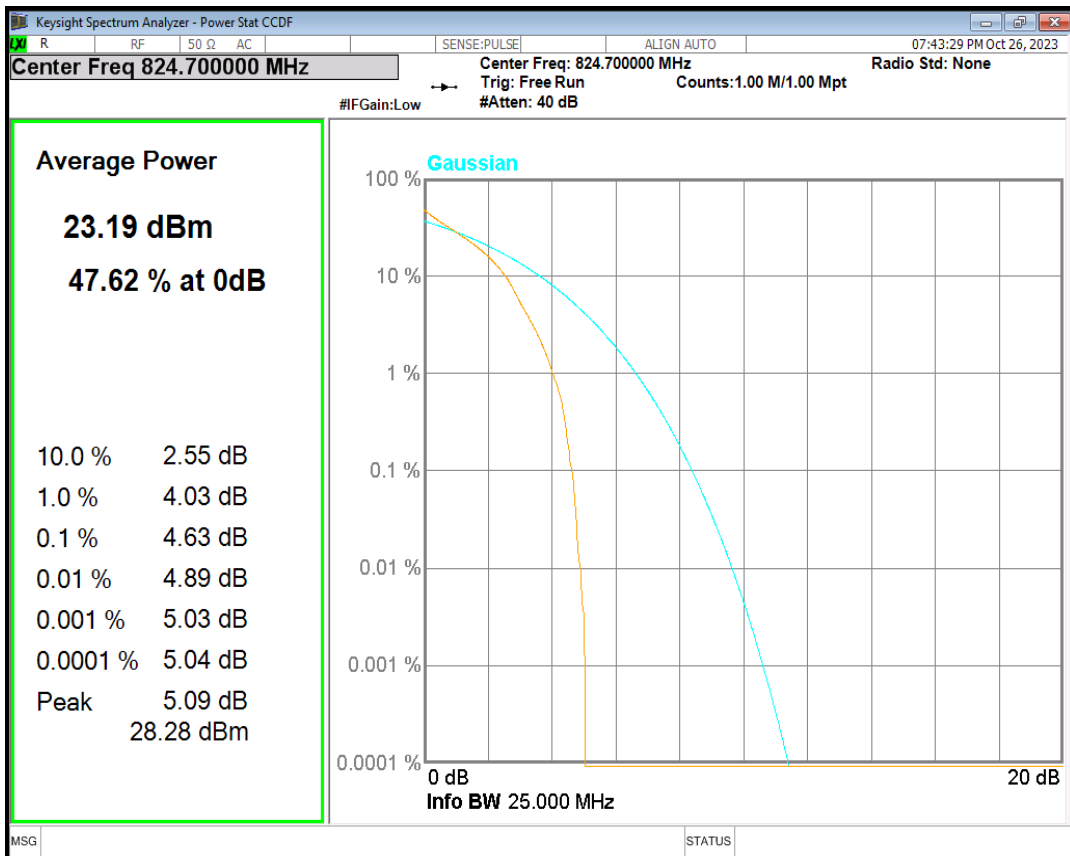

Band26(824-849) QPSK BW=1.4MHz Channel=26797 RB Size=1 Position=#0

Band26(824-849) QPSK BW=1.4MHz Channel=26915 RB Size=1 Position=#0