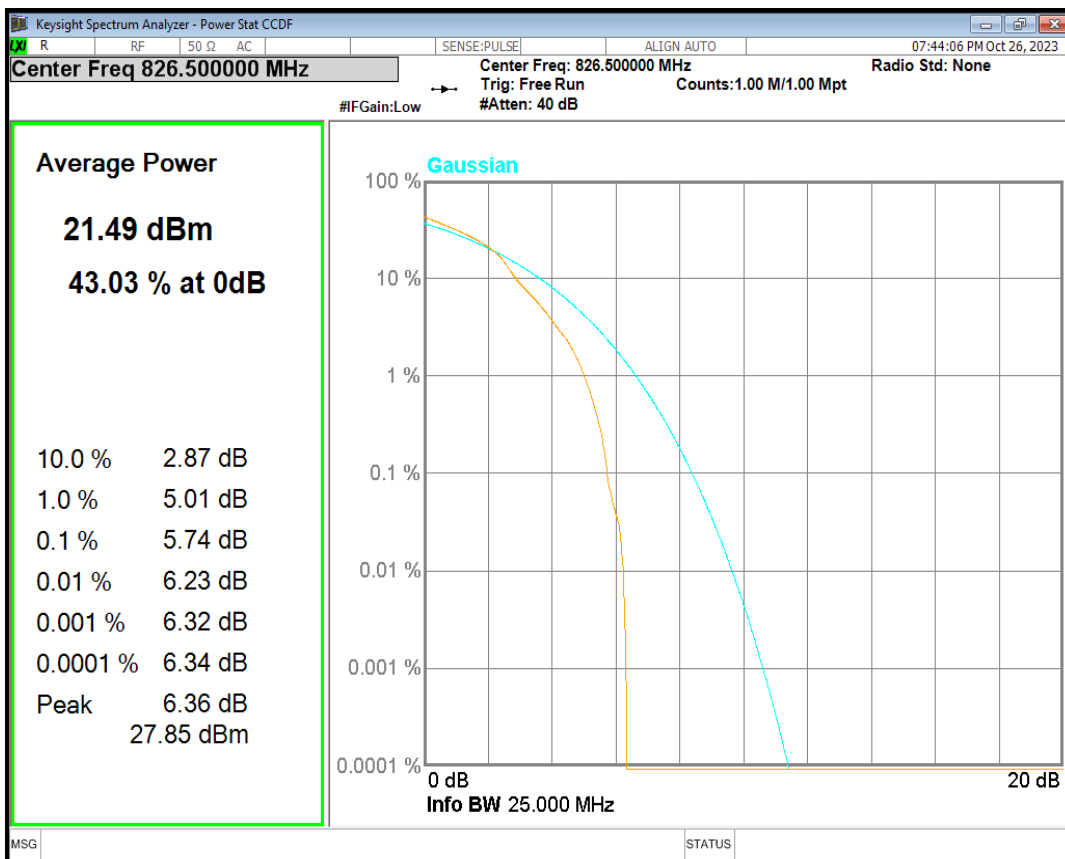

Band26(824-849) 16QAM BW=5MHz Channel=26815 RB Size=1 Position=#0

Band26(824-849) 16QAM BW=5MHz Channel=26915 RB Size=1 Position=#0