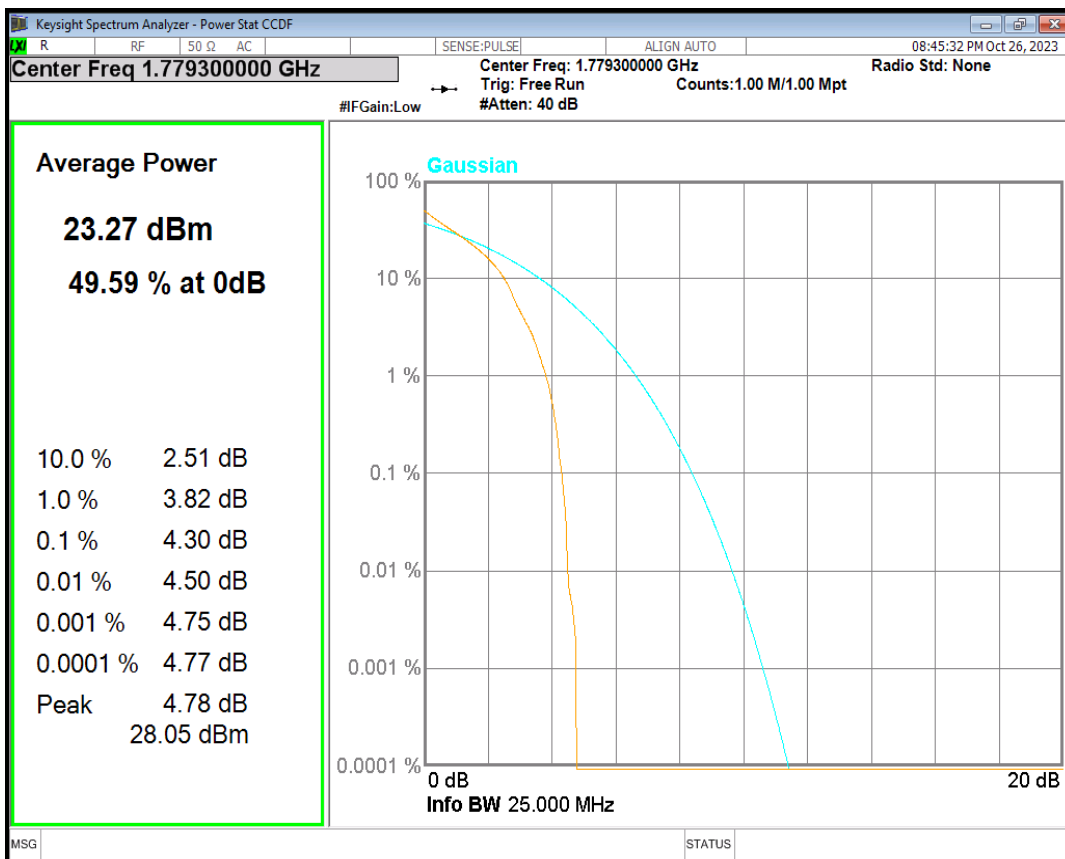

Band66 16QAM BW=5MHz Channel=132647 RB Size=1 Position=#0

Band66 QPSK BW=1.4MHz Channel=131979 RB Size=1 Position=#0

Band66 QPSK BW=1.4MHz Channel=132322 RB Size=1 Position=#0

Band66 QPSK BW=1.4MHz Channel=132665 RB Size=1 Position=#0