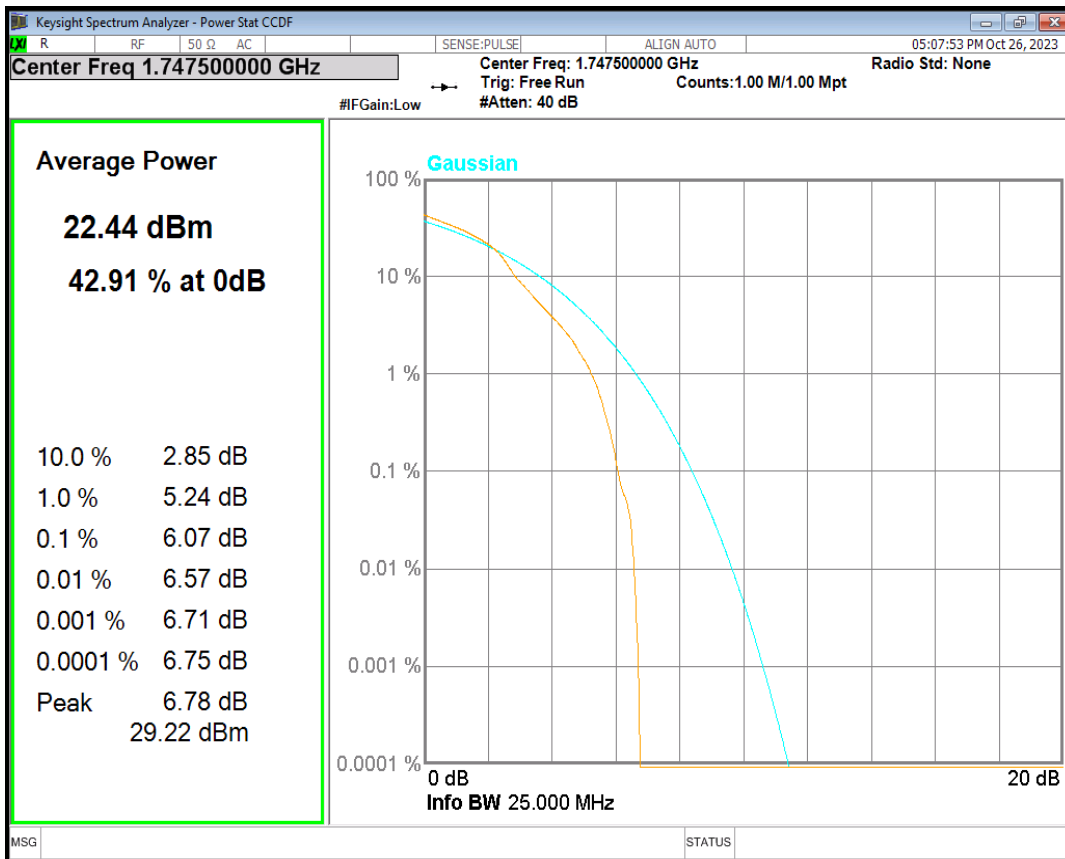

Band4 16QAM BW=10MHz Channel=20350 RB Size=1 Position=#0

Band4 16QAM BW=15MHz Channel=20025 RB Size=1 Position=#0

Band4 16QAM BW=15MHz Channel=20175 RB Size=1 Position=#0

Band4 16QAM BW=15MHz Channel=20325 RB Size=1 Position=#0