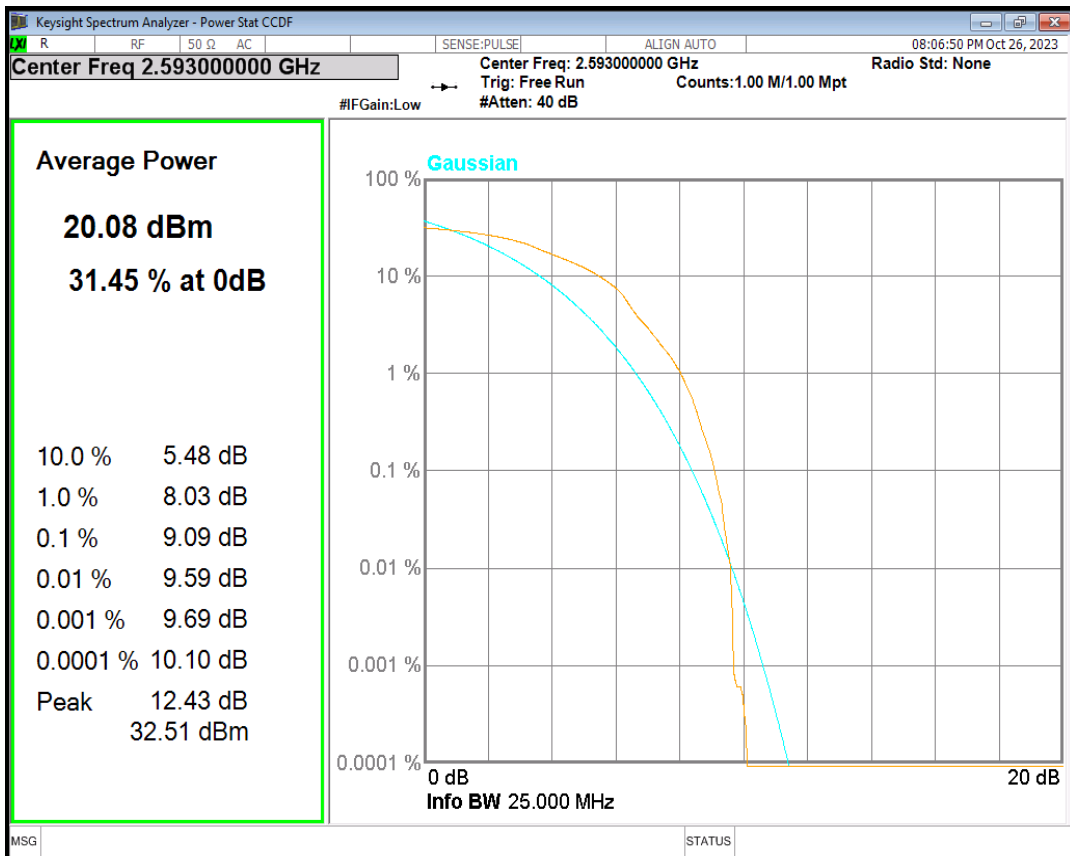

Band41 16QAM BW=10MHz Channel=40620 RB Size=1 Position=#0

Band41 16QAM BW=10MHz Channel=41540 RB Size=1 Position=#0