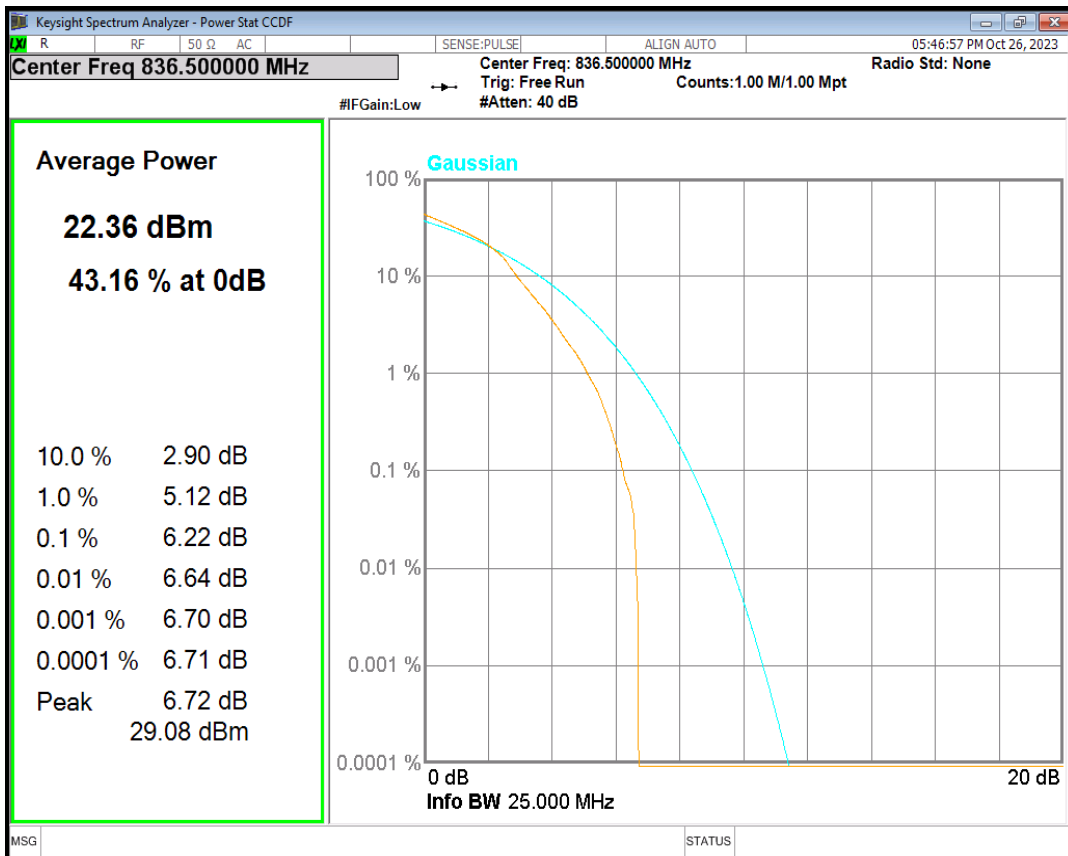

Band5 16QAM BW=1.4MHz Channel=20525 RB Size=1 Position=#0

Band5 16QAM BW=1.4MHz Channel=20643 RB Size=1 Position=#0