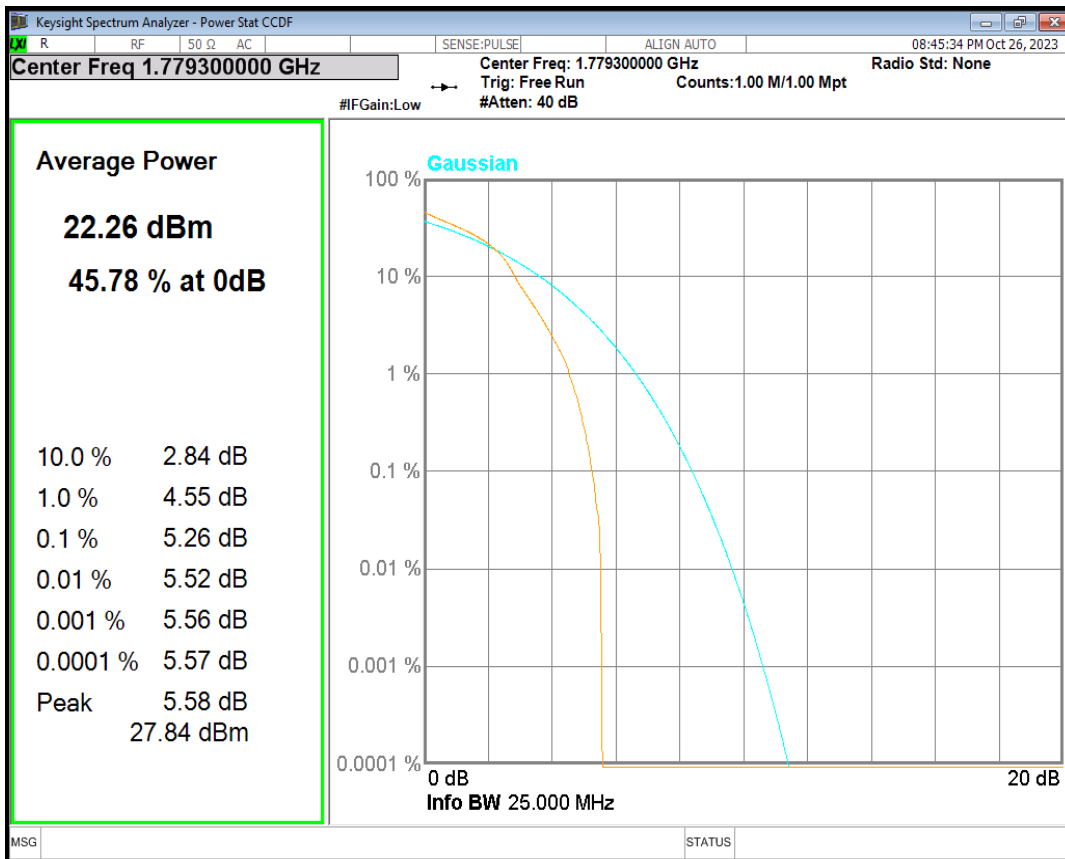

Band66 16QAM BW=1.4MHz Channel=132665 RB Size=1 Position=#0

Band66 16QAM BW=10MHz Channel=132022 RB Size=1 Position=#0