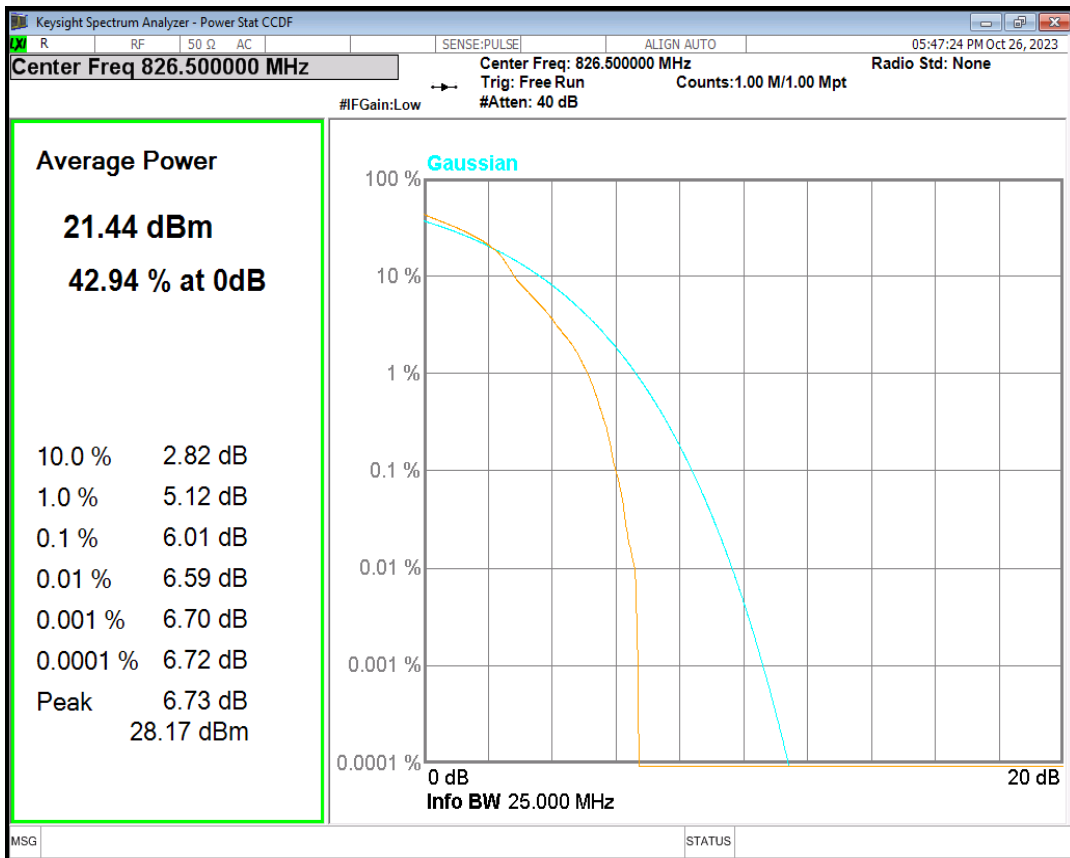

Band5 16QAM BW=5MHz Channel=20425 RB Size=1 Position=#0

Band5 16QAM BW=5MHz Channel=20525 RB Size=1 Position=#0