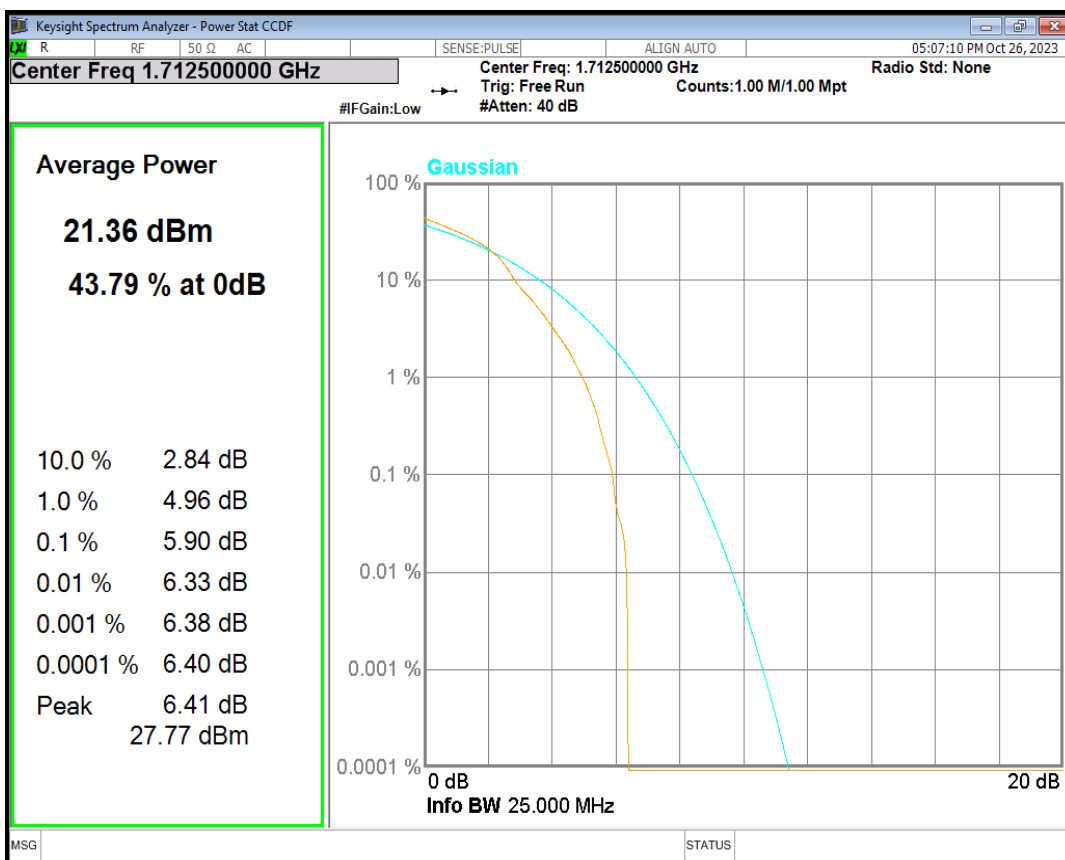

Band4 16QAM BW=5MHz Channel=19975 RB Size=1 Position=#0

Band4 16QAM BW=5MHz Channel=20175 RB Size=1 Position=#0