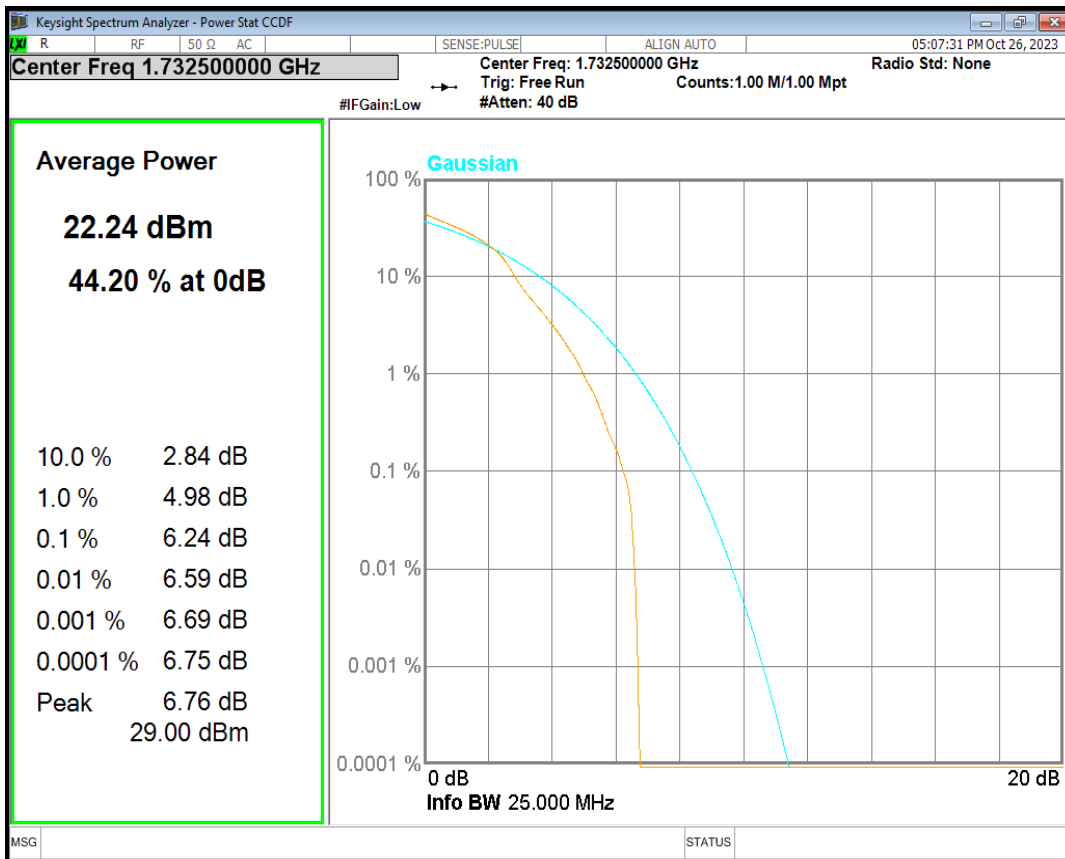

Band4 16QAM BW=1.4MHz Channel=20175 RB Size=1 Position=#0

Band4 16QAM BW=1.4MHz Channel=20393 RB Size=1 Position=#0

Band4 16QAM BW=10MHz Channel=20000 RB Size=1 Position=#0

Band4 16QAM BW=10MHz Channel=20175 RB Size=1 Position=#0