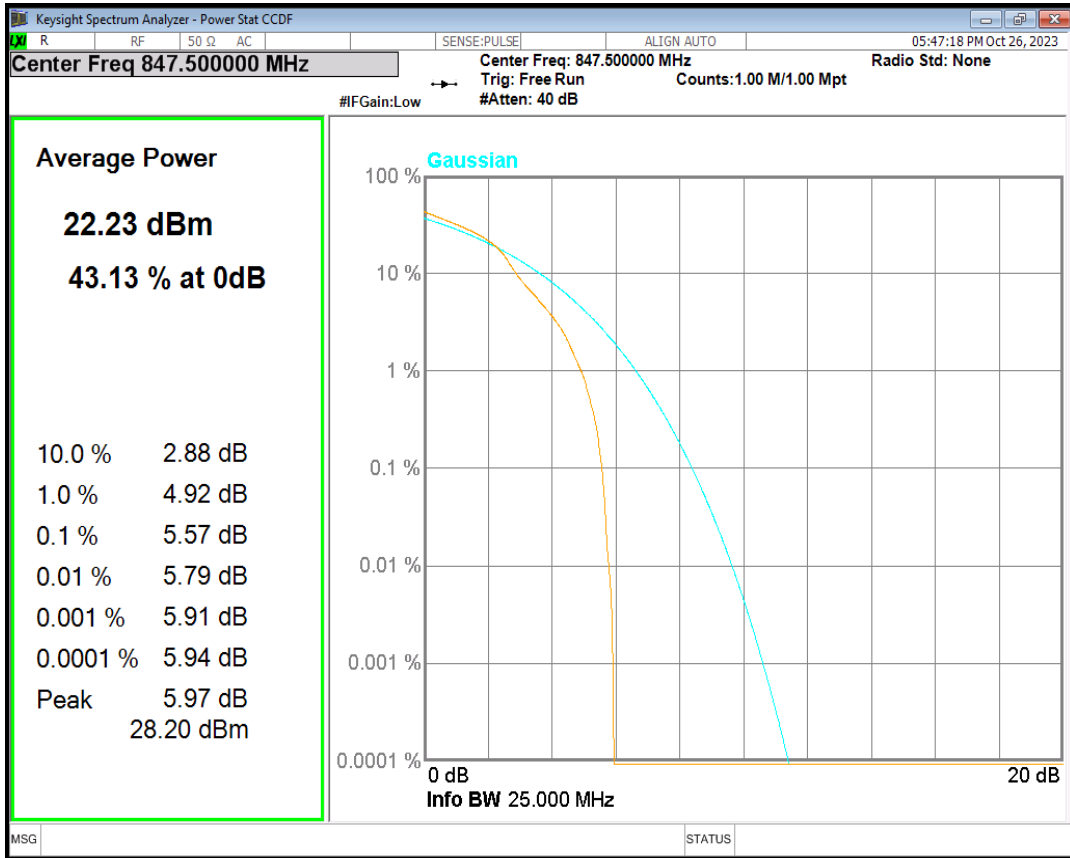

Band5 16QAM BW=10MHz Channel=20600 RB Size=1 Position=#0

Band5 16QAM BW=3MHz Channel=20415 RB Size=1 Position=#0

Band5 16QAM BW=3MHz Channel=20525 RB Size=1 Position=#0

Band5 16QAM BW=3MHz Channel=20635 RB Size=1 Position=#0