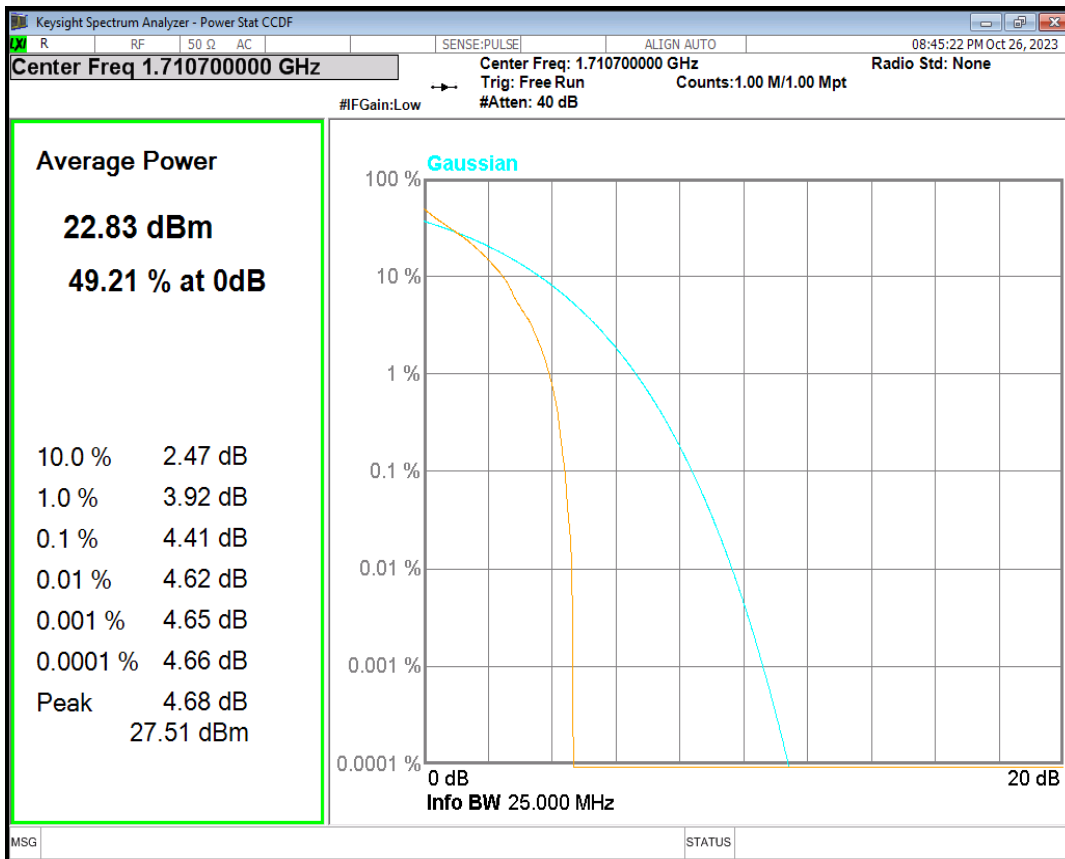

Band66 QPSK BW=1.4MHz Channel=131979 RB Size=1 Position=#0

Band66 QPSK BW=1.4MHz Channel=132322 RB Size=1 Position=#0