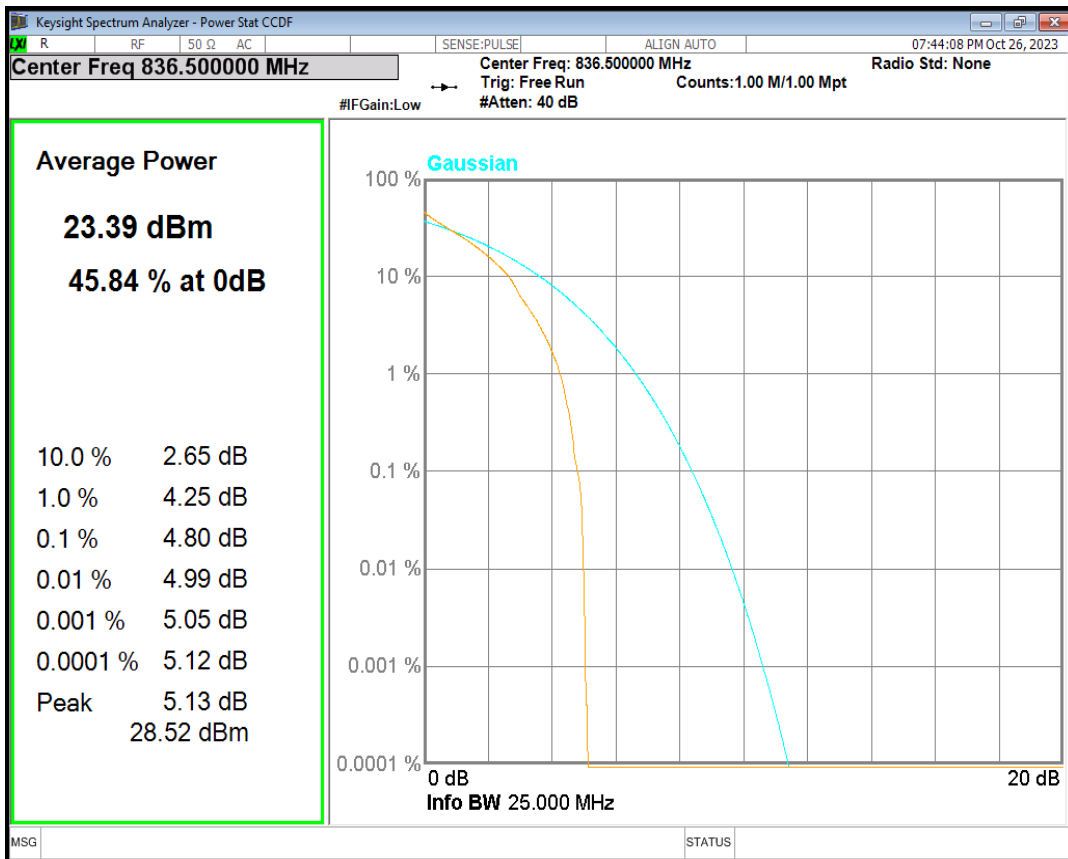

Band26(824-849) QPSK BW=5MHz Channel=26915 RB Size=1 Position=#0

Band26(824-849) QPSK BW=5MHz Channel=27015 RB Size=1 Position=#0