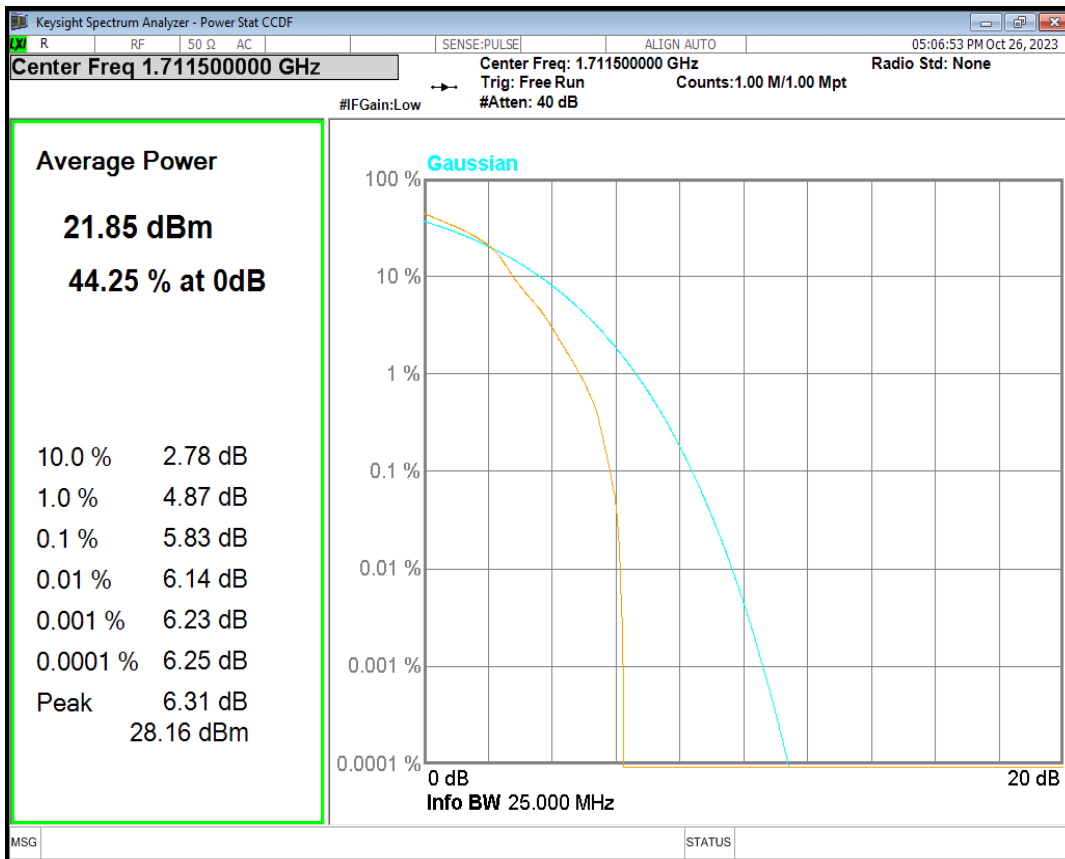

Band4 16QAM BW=20MHz Channel=20050 RB Size=1 Position=#0

Band4 16QAM BW=20MHz Channel=20175 RB Size=1 Position=#0

Band4 16QAM BW=20MHz Channel=20300 RB Size=1 Position=#0

Band4 16QAM BW=3MHz Channel=19965 RB Size=1 Position=#0