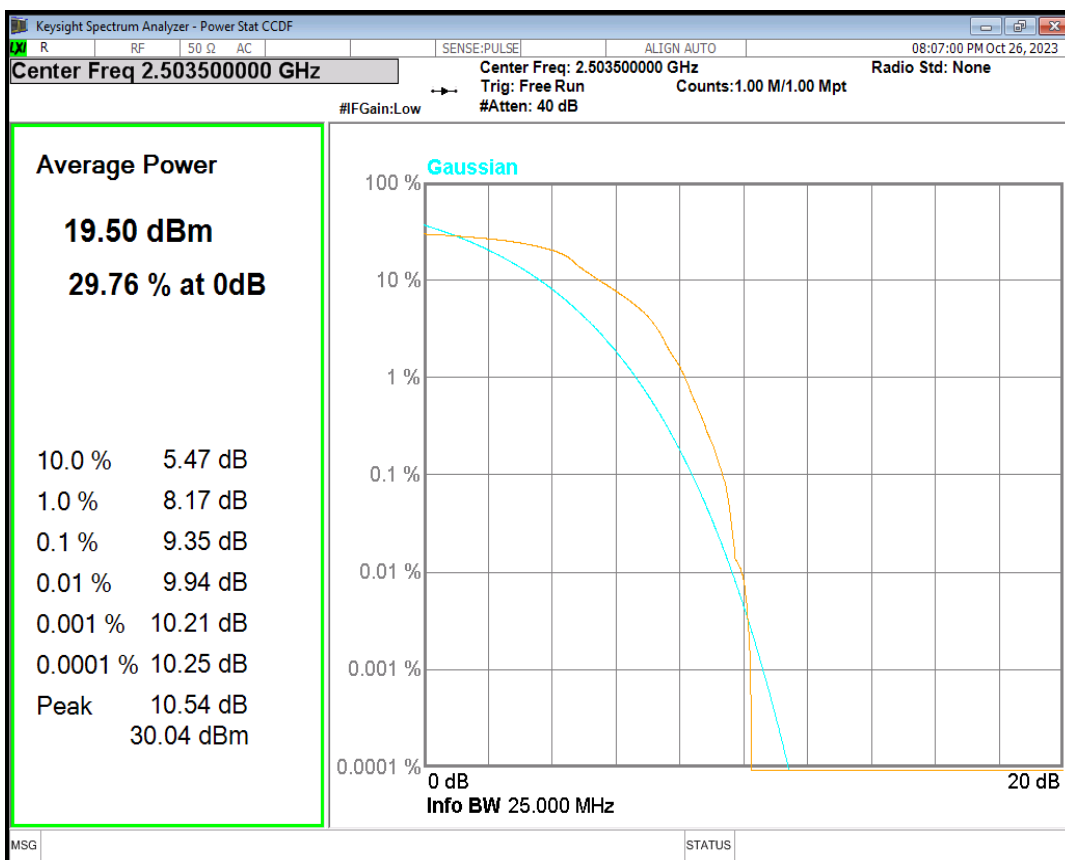

Band41 QPSK BW=15MHz Channel=39725 RB Size=1 Position=#0

Band41 QPSK BW=15MHz Channel=40620 RB Size=1 Position=#0