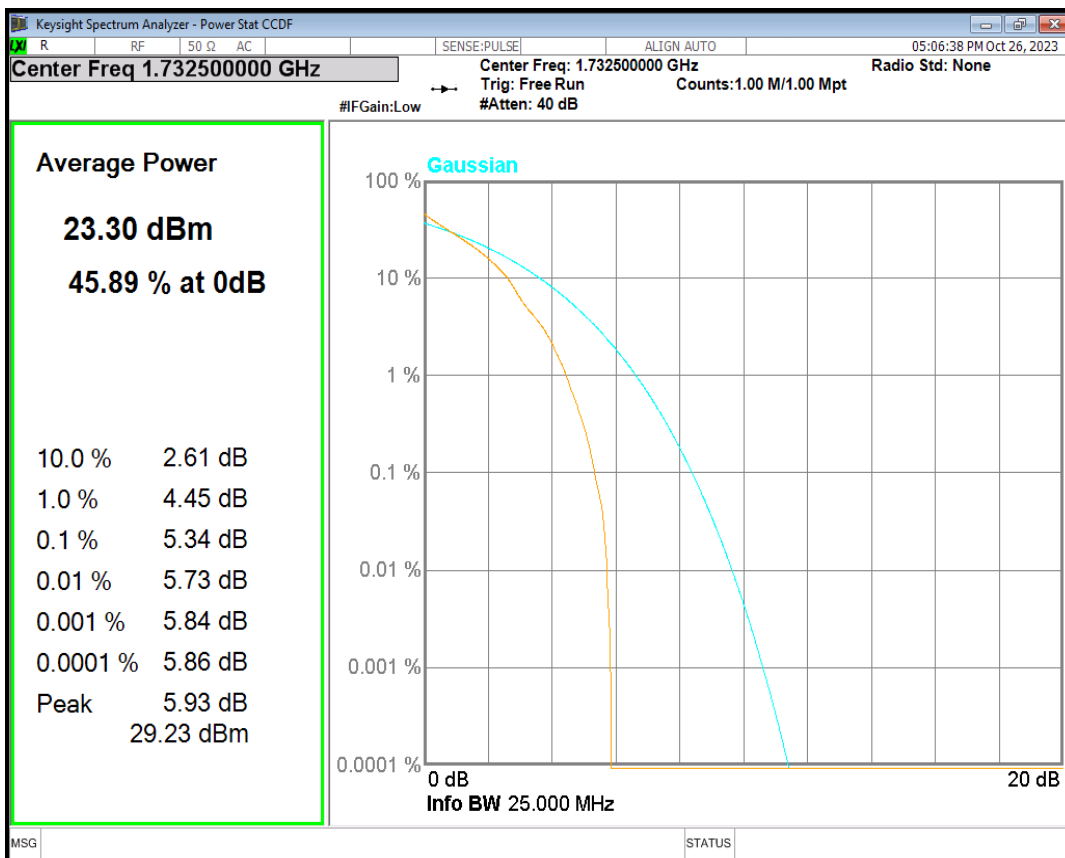

Band4 QPSK BW=1.4MHz Channel=20175 RB Size=1 Position=#0

Band4 QPSK BW=1.4MHz Channel=20393 RB Size=1 Position=#0