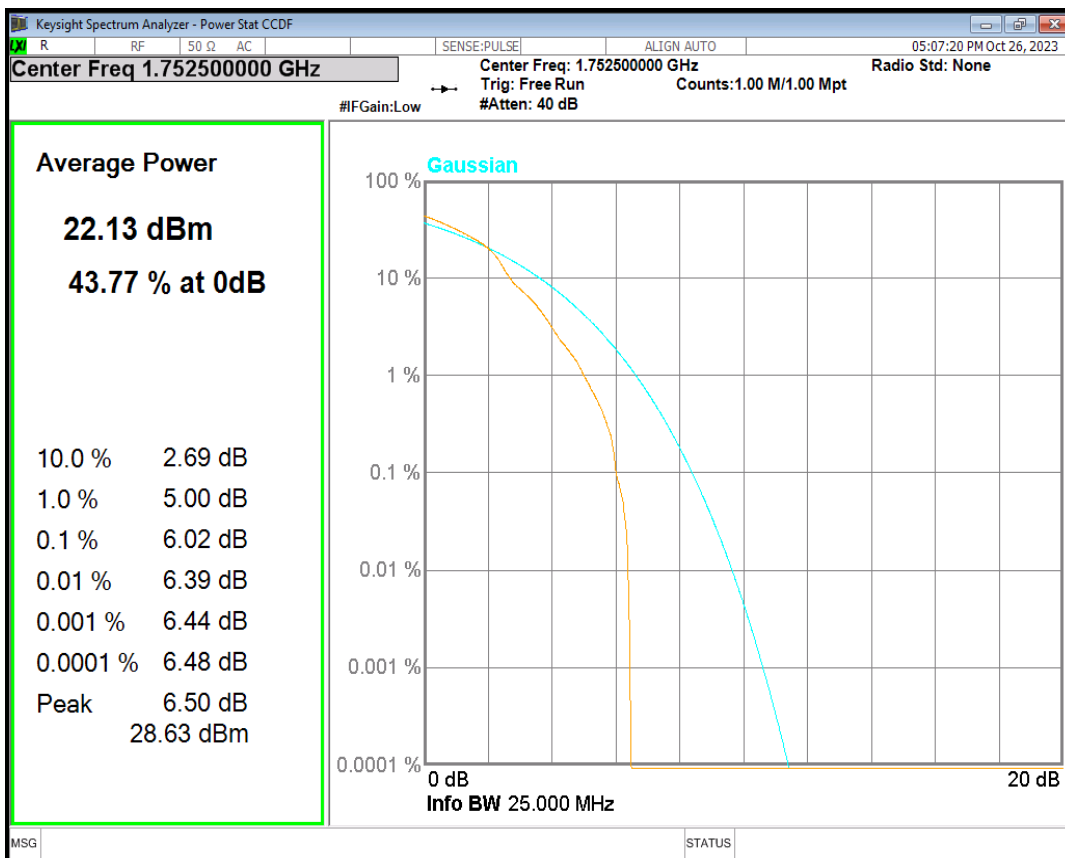

Band4 16QAM BW=5MHz Channel=20375 RB Size=1 Position=#0

Band4 QPSK BW=1.4MHz Channel=19957 RB Size=1 Position=#0