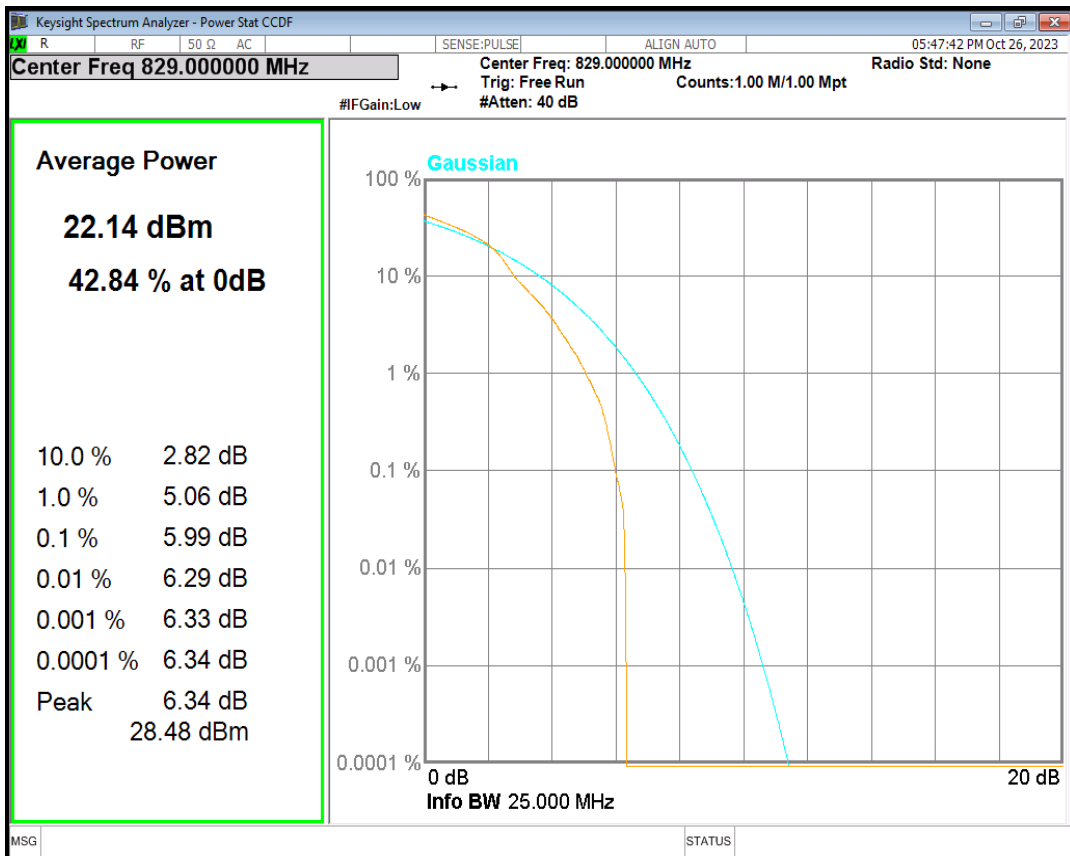

Band5 16QAM BW=10MHz Channel=20450 RB Size=1 Position=#0

Band5 16QAM BW=10MHz Channel=20525 RB Size=1 Position=#0