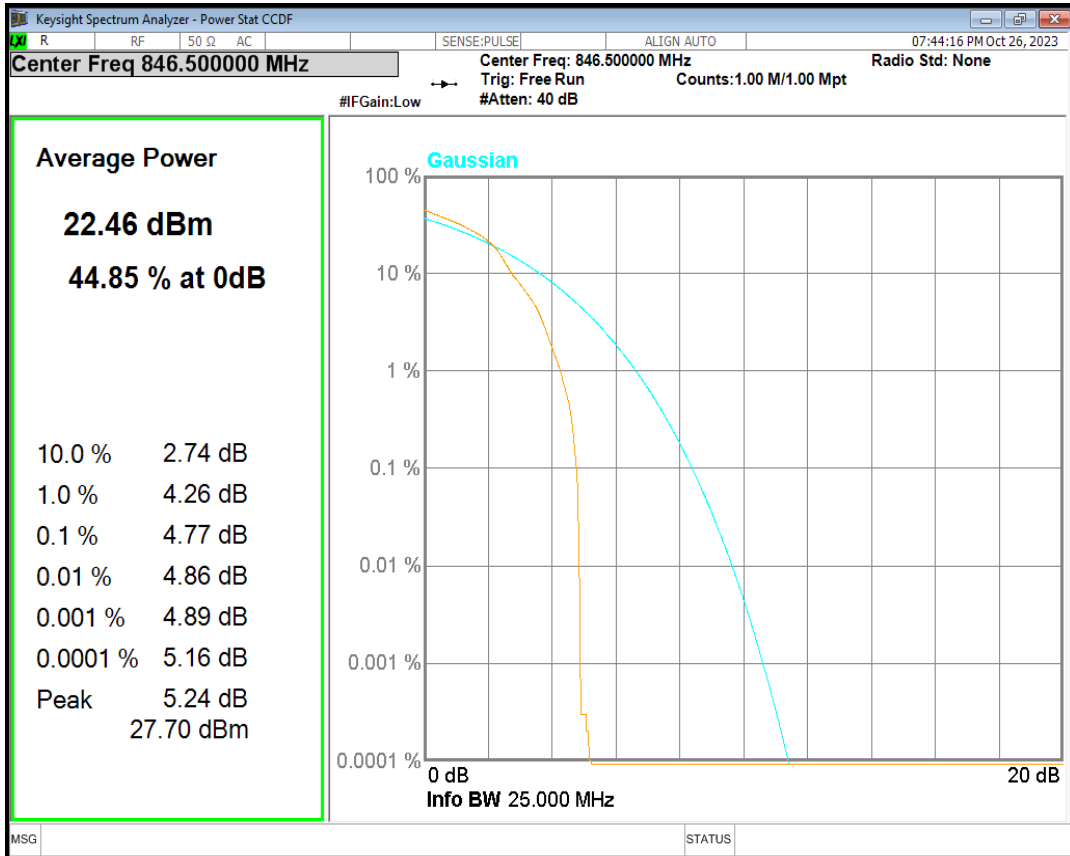

Band26(824-849) 16QAM BW=3MHz Channel=27025 RB Size=1 Position=#0

Band26(824-849) 16QAM BW=5MHz Channel=26815 RB Size=1 Position=#0

Band26(824-849) 16QAM BW=5MHz Channel=26915 RB Size=1 Position=#0

Band26(824-849) 16QAM BW=5MHz Channel=27015 RB Size=1 Position=#0