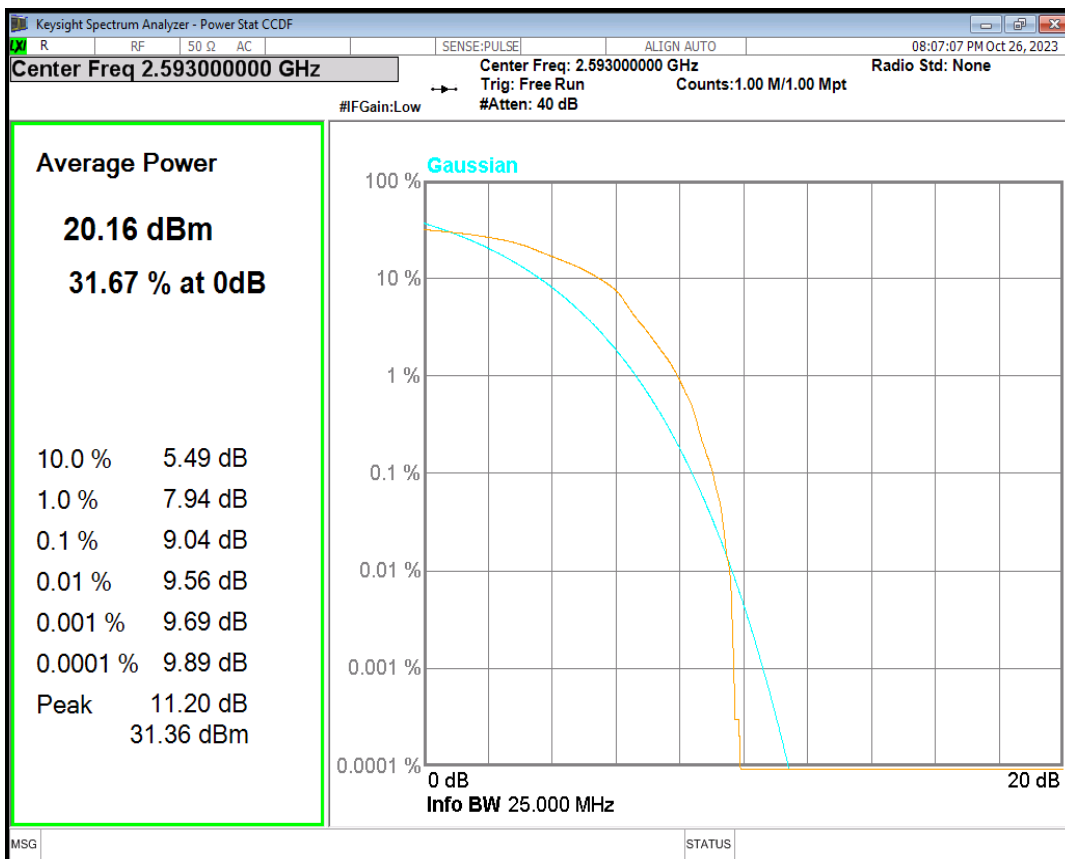

Band41 16QAM BW=10MHz Channel=40620 RB Size=1 Position=#0

Band41 16QAM BW=10MHz Channel=41540 RB Size=1 Position=#0

Band41 16QAM BW=15MHz Channel=39725 RB Size=1 Position=#0

Band41 16QAM BW=15MHz Channel=40620 RB Size=1 Position=#0