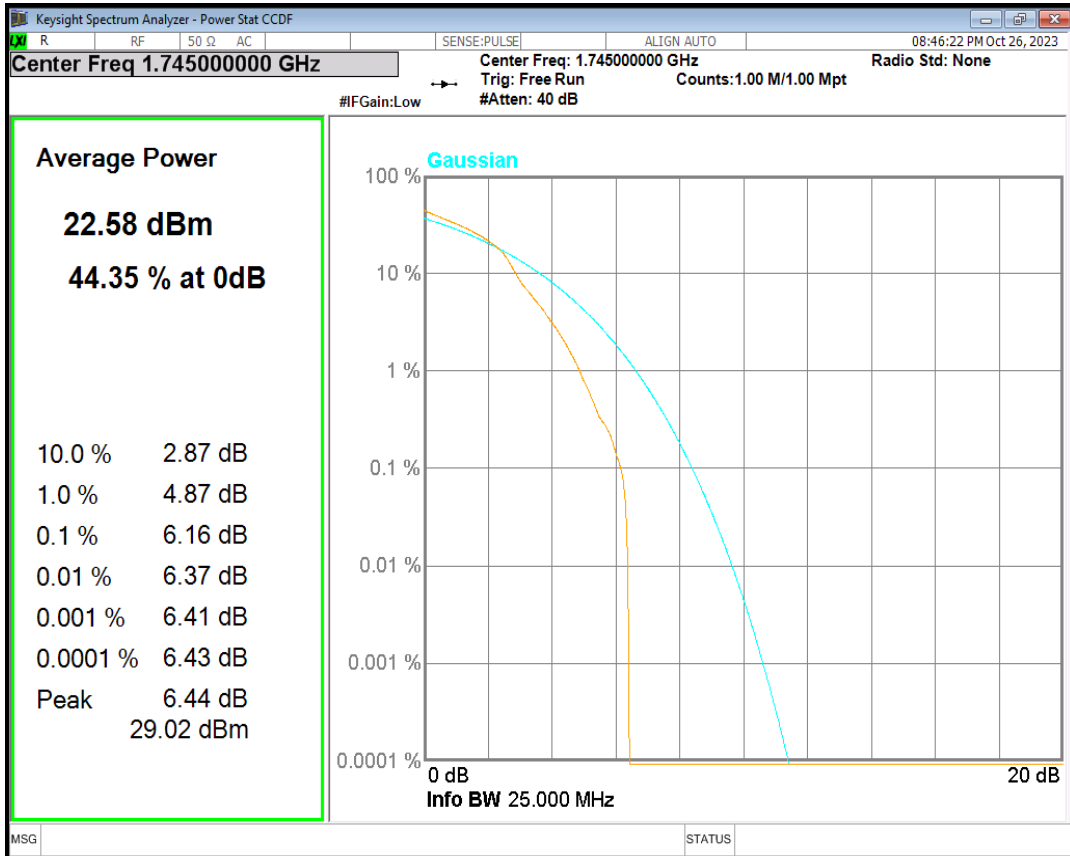

Band66 16QAM BW=1.4MHz Channel=132322 RB Size=1 Position=#0

Band66 16QAM BW=1.4MHz Channel=132665 RB Size=1 Position=#0

Band66 16QAM BW=10MHz Channel=132022 RB Size=1 Position=#0

Band66 16QAM BW=10MHz Channel=132322 RB Size=1 Position=#0