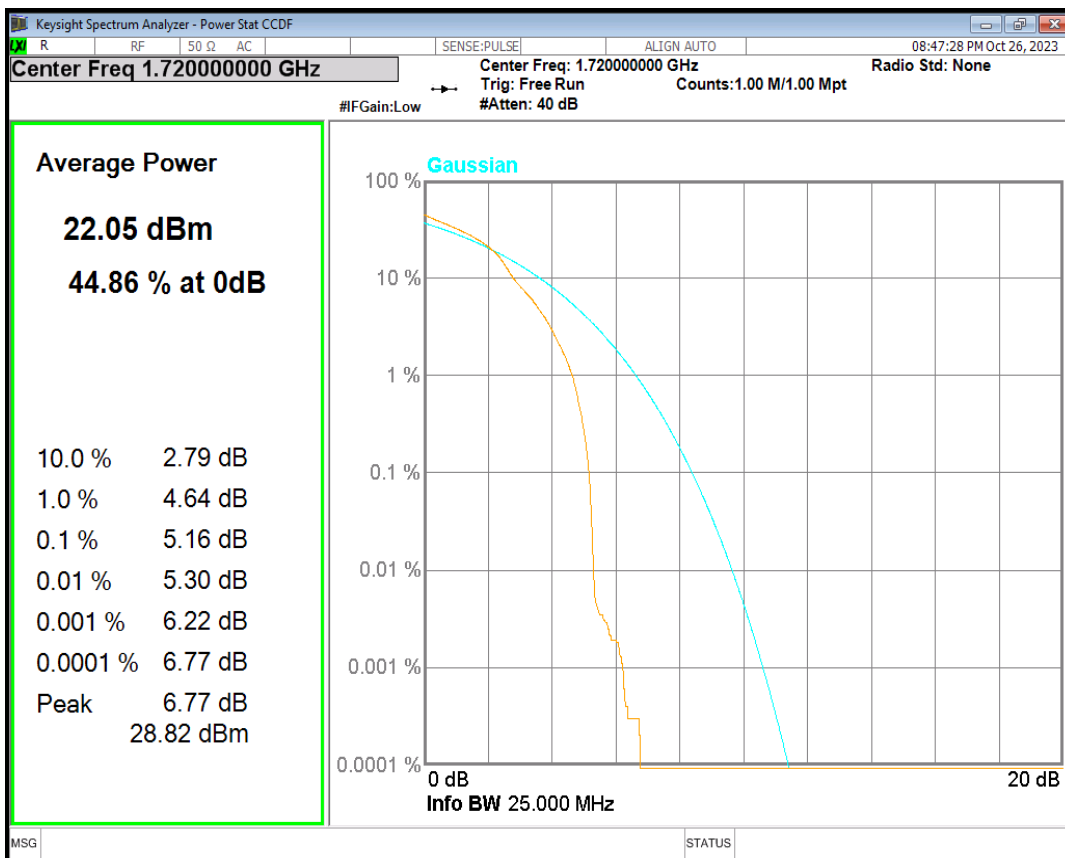

Band66 16QAM BW=20MHz Channel=132072 RB Size=1 Position=#0

Band66 16QAM BW=20MHz Channel=132322 RB Size=1 Position=#0