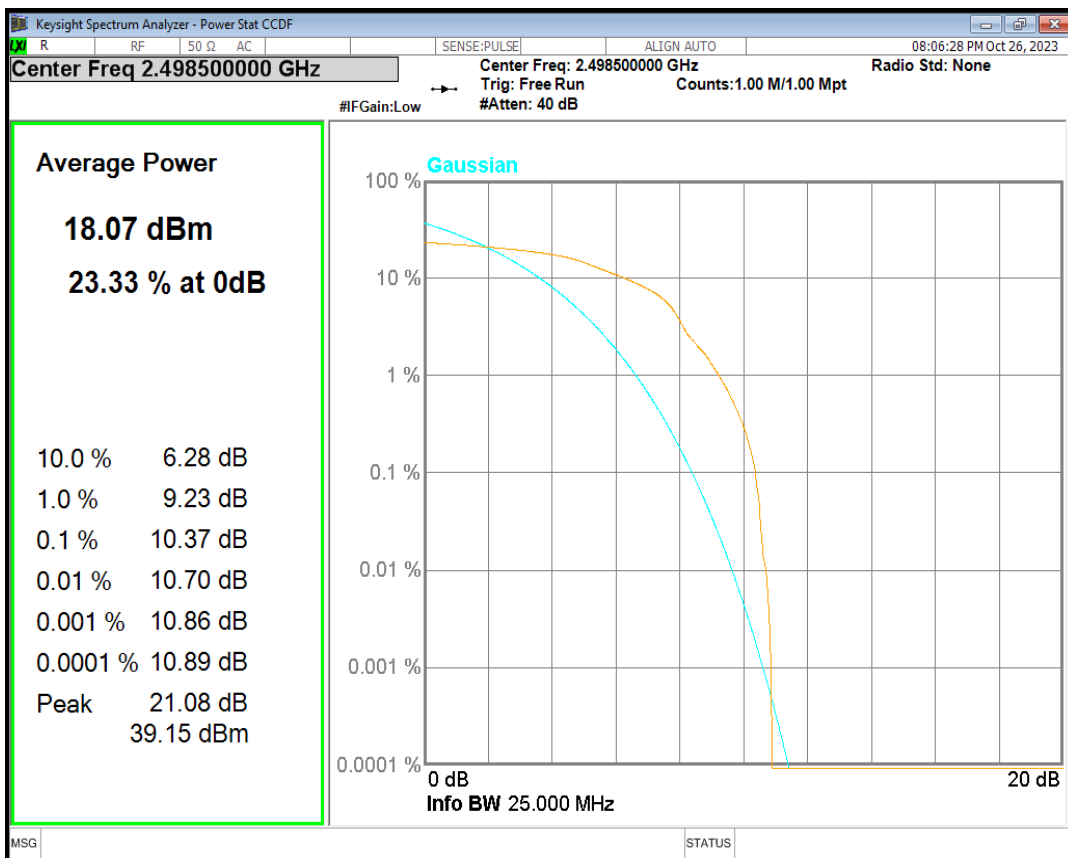

Band41 16QAM BW=5MHz Channel=39675 RB Size=1 Position=#0

Band41 16QAM BW=5MHz Channel=40620 RB Size=1 Position=#0