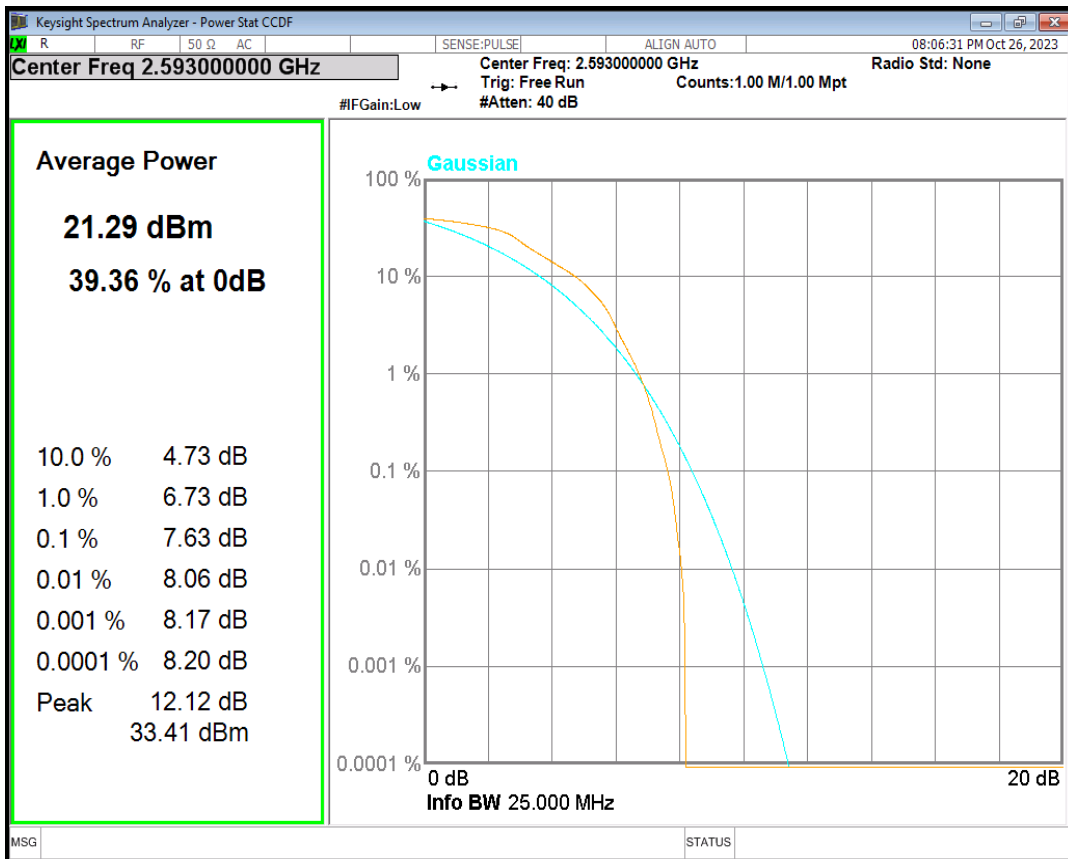

Band41 QPSK BW=5MHz Channel=40620 RB Size=1 Position=#0

Band41 QPSK BW=5MHz Channel=41565 RB Size=1 Position=#0