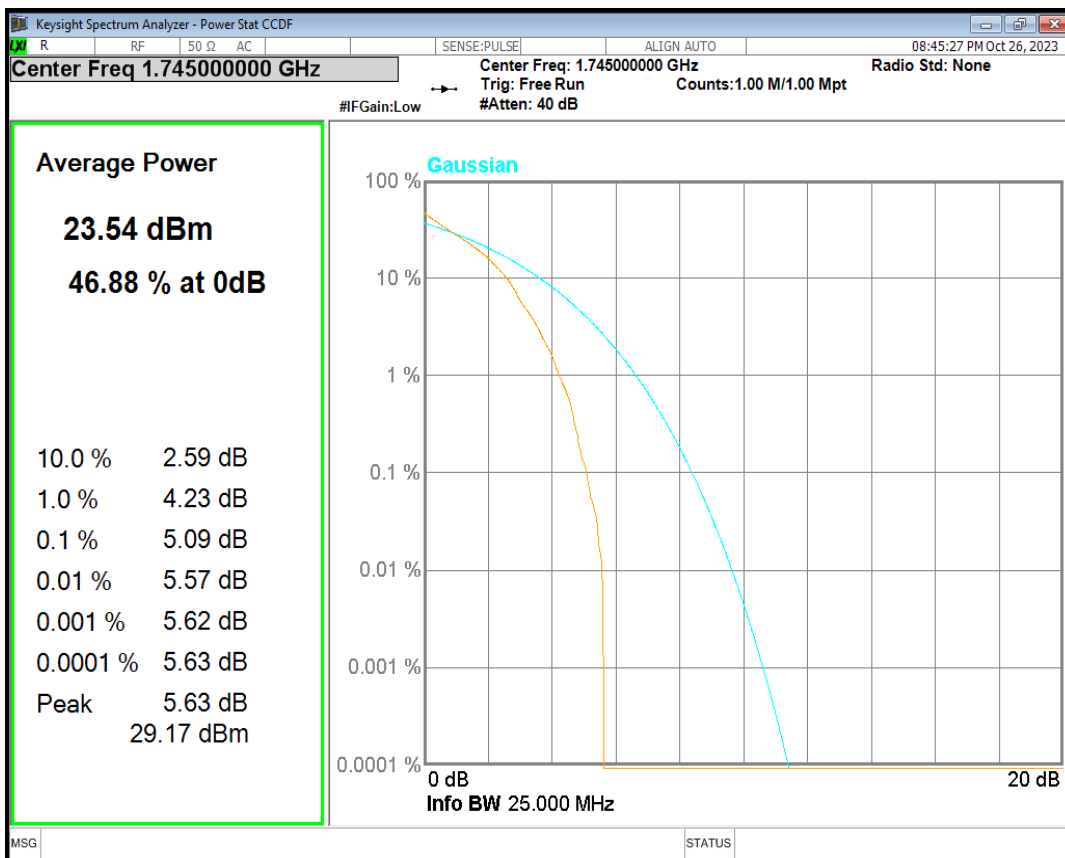

Band66 QPSK BW=1.4MHz Channel=132322 RB Size=1 Position=#0

Band66 QPSK BW=1.4MHz Channel=132665 RB Size=1 Position=#0