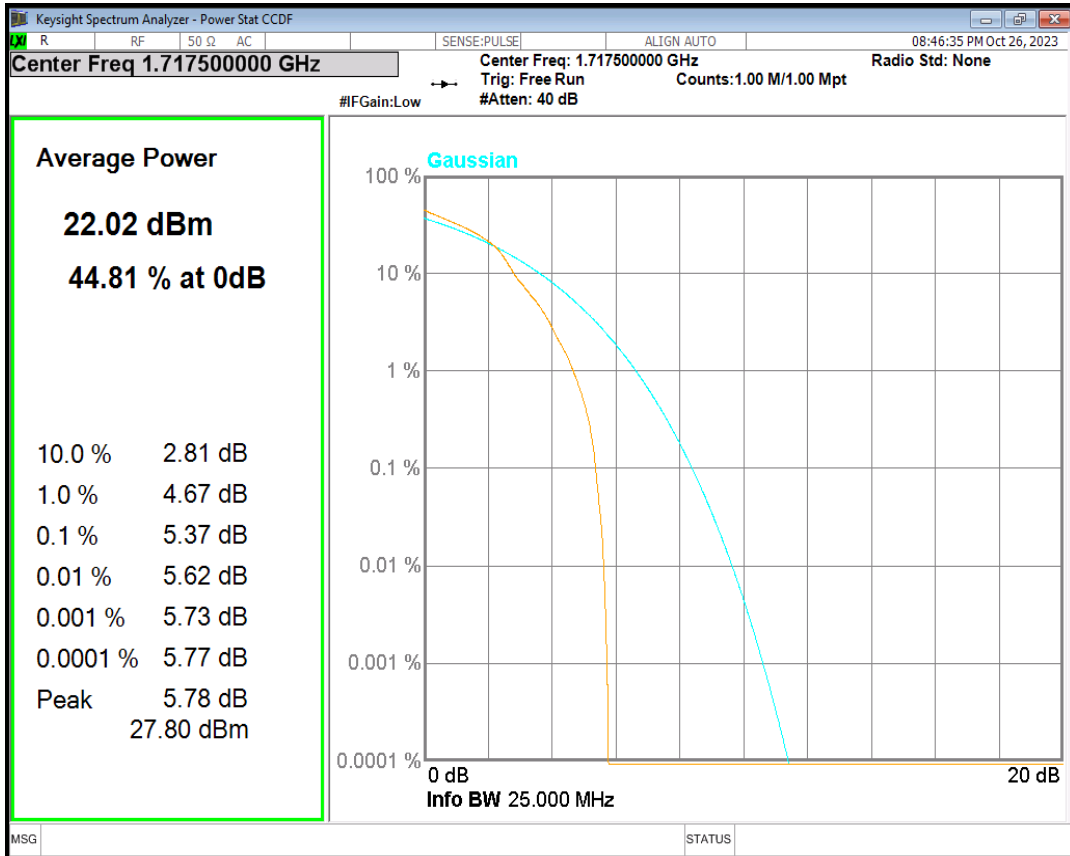

Band66 16QAM BW=15MHz Channel=132047 RB Size=1 Position=#0

Band66 16QAM BW=15MHz Channel=132322 RB Size=1 Position=#0