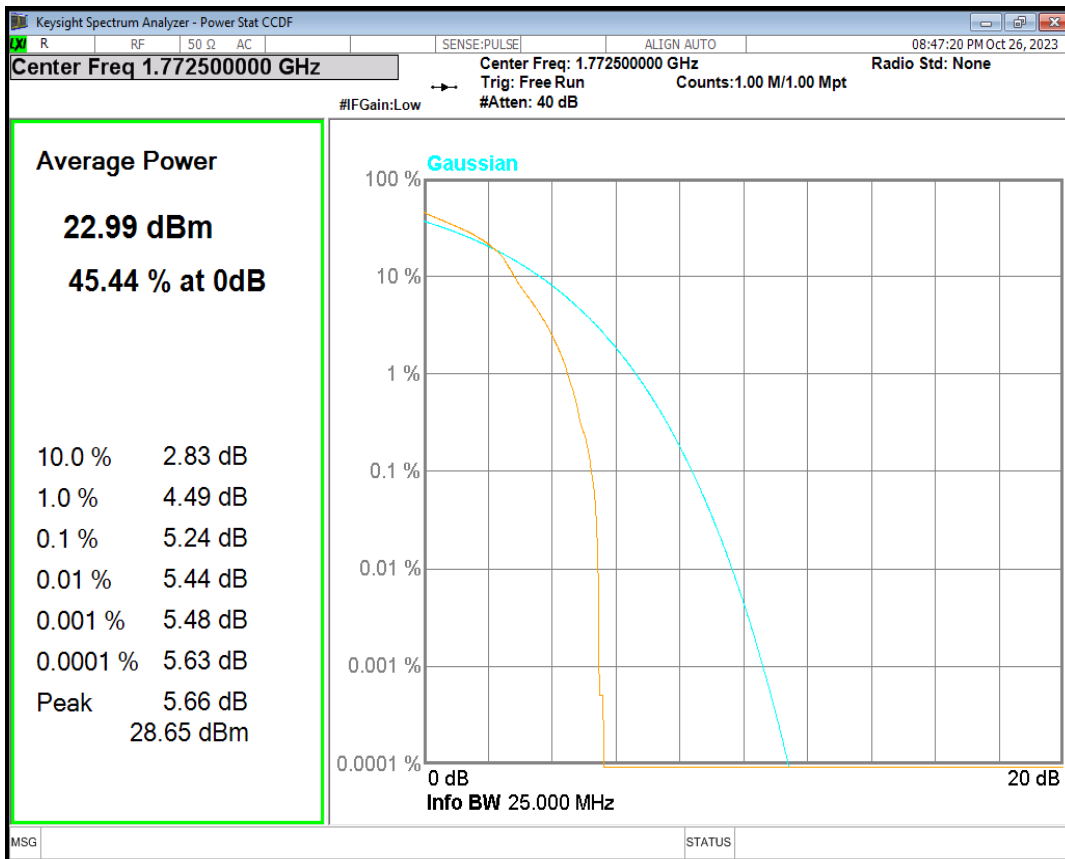

Band66 16QAM BW=10MHz Channel=132622 RB Size=1 Position=#0

Band66 16QAM BW=15MHz Channel=132047 RB Size=1 Position=#0

Band66 16QAM BW=15MHz Channel=132322 RB Size=1 Position=#0

Band66 16QAM BW=15MHz Channel=132597 RB Size=1 Position=#0