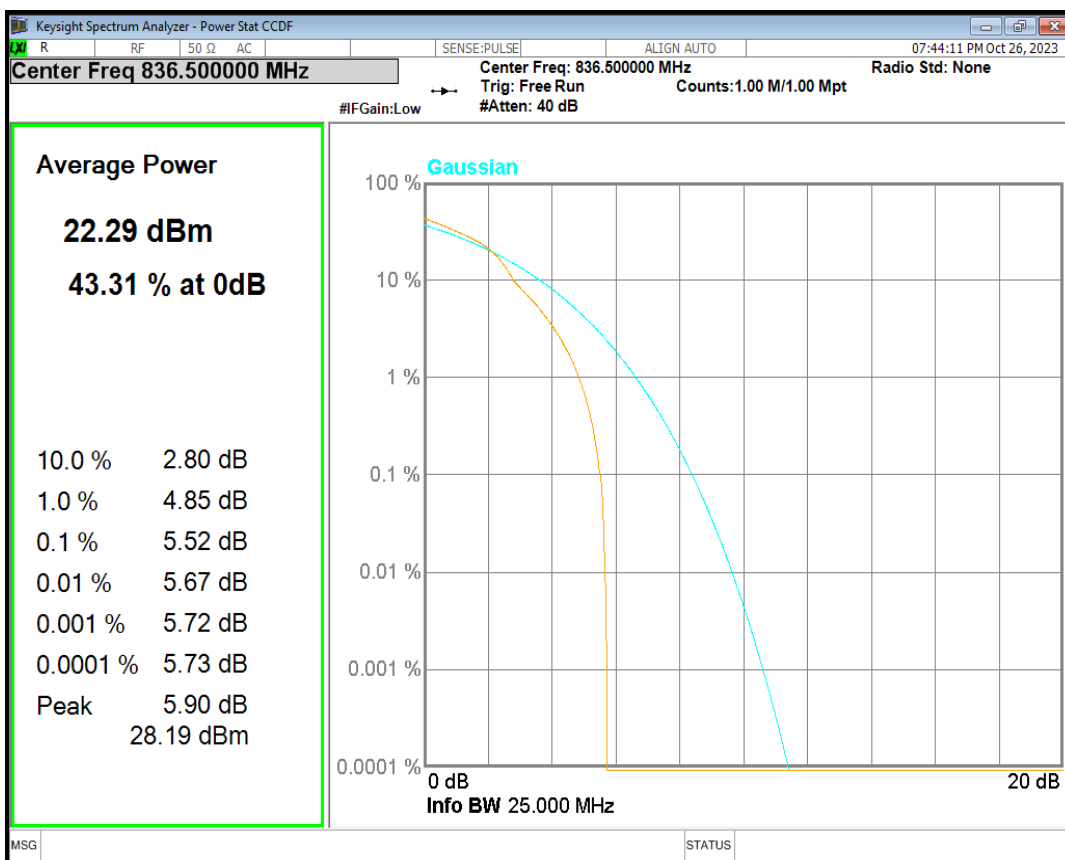

Band26(824-849) 16QAM BW=5MHz Channel=26915 RB Size=1 Position=#0

Band26(824-849) 16QAM BW=5MHz Channel=27015 RB Size=1 Position=#0