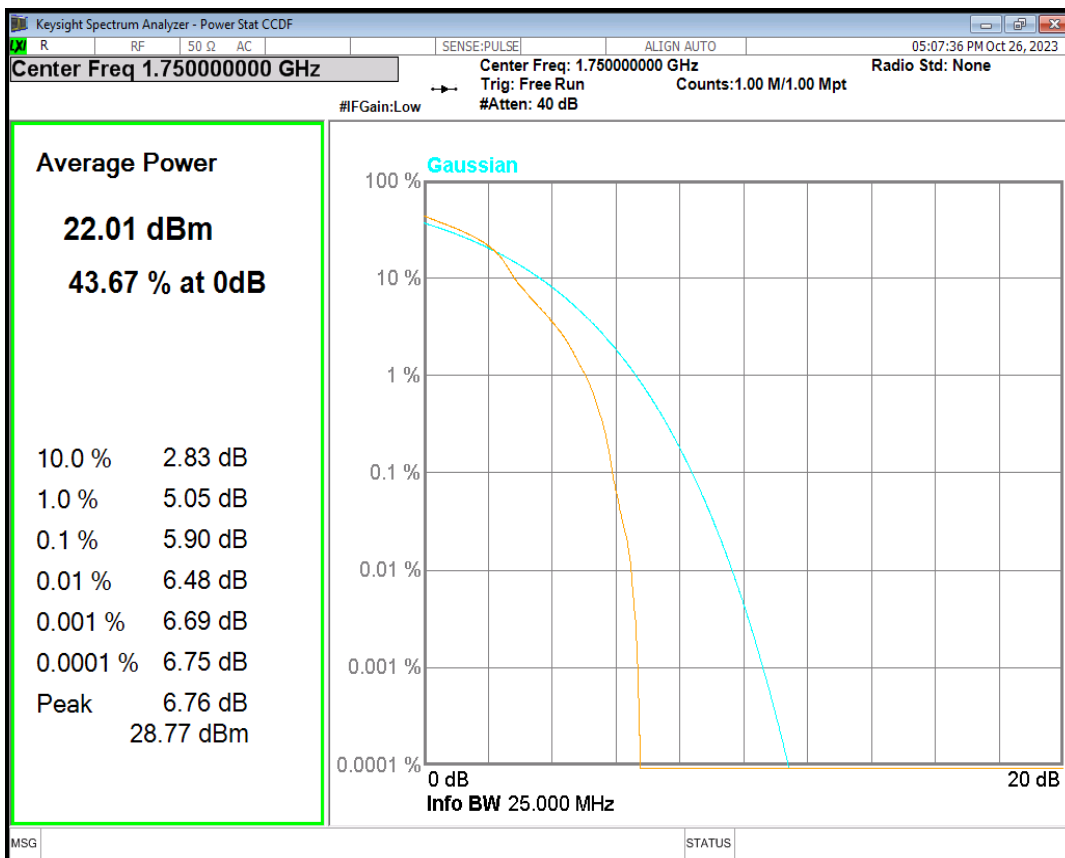

Band4 16QAM BW=10MHz Channel=20350 RB Size=1 Position=#0

Band4 16QAM BW=15MHz Channel=20025 RB Size=1 Position=#0