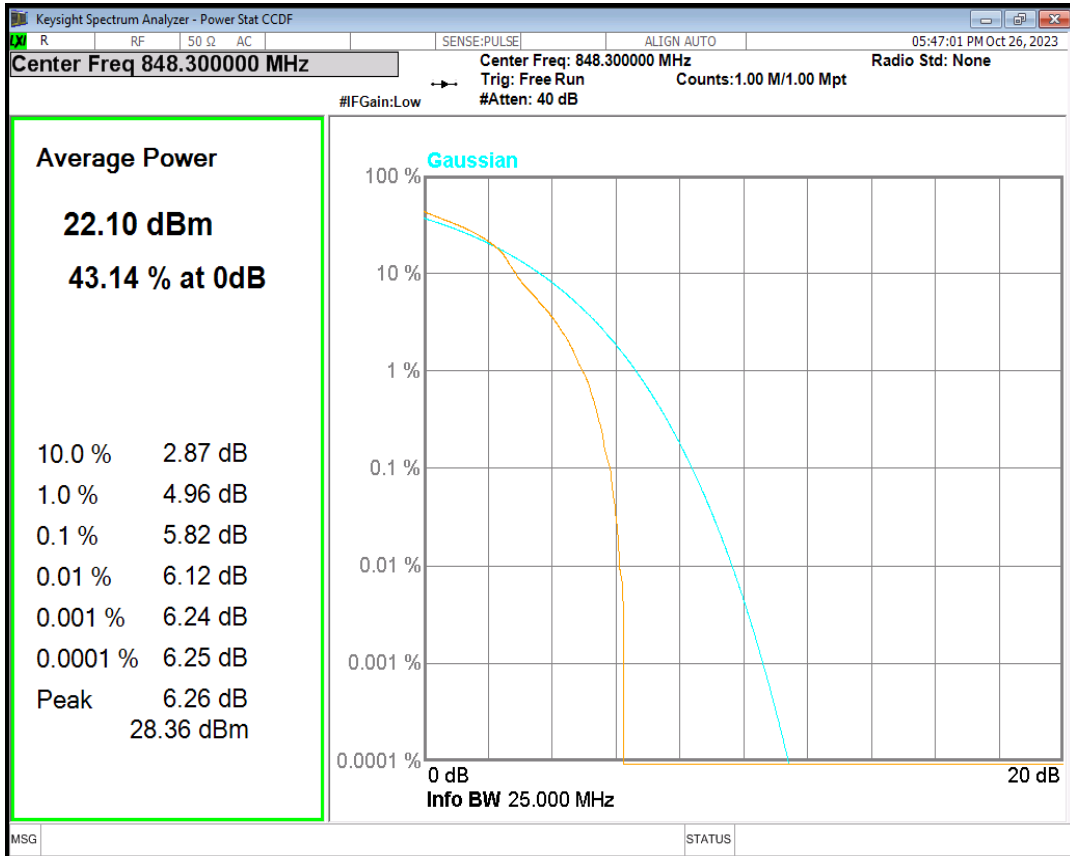

Band5 16QAM BW=1.4MHz Channel=20643 RB Size=1 Position=#0

Band5 16QAM BW=10MHz Channel=20450 RB Size=1 Position=#0