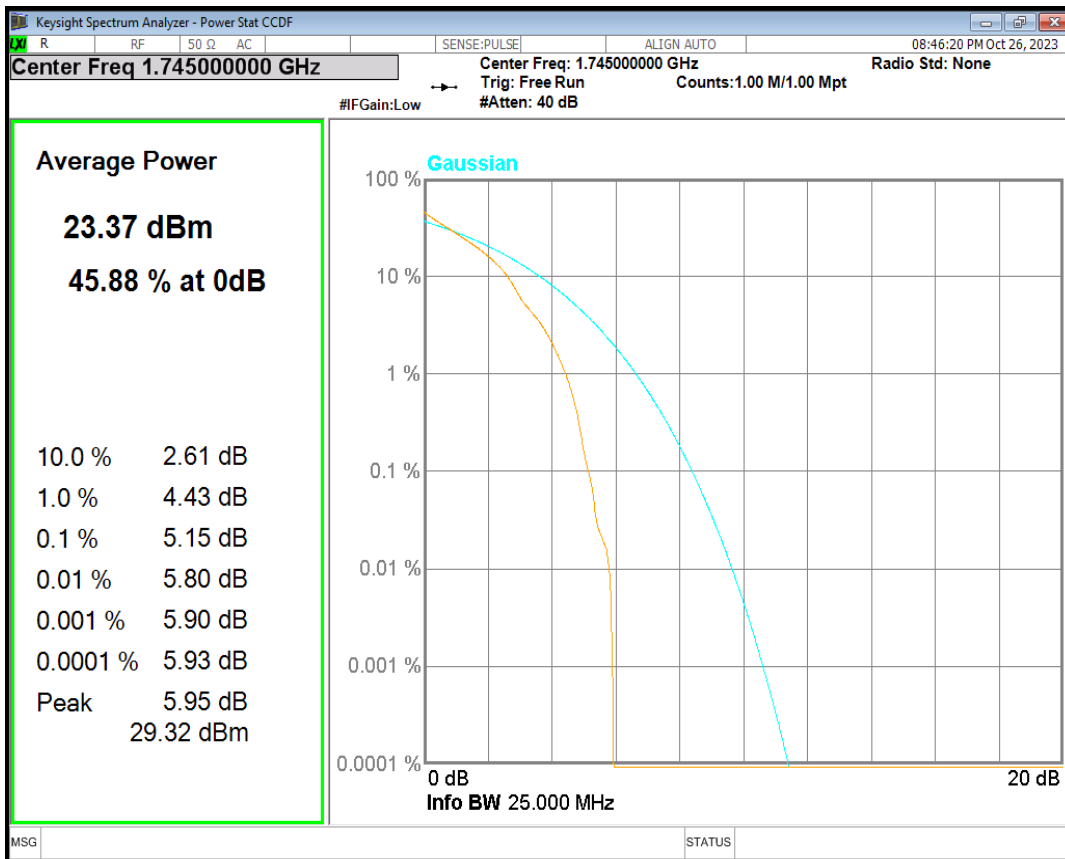

Band66 QPSK BW=10MHz Channel=132322 RB Size=1 Position=#0

Band66 QPSK BW=10MHz Channel=132622 RB Size=1 Position=#0