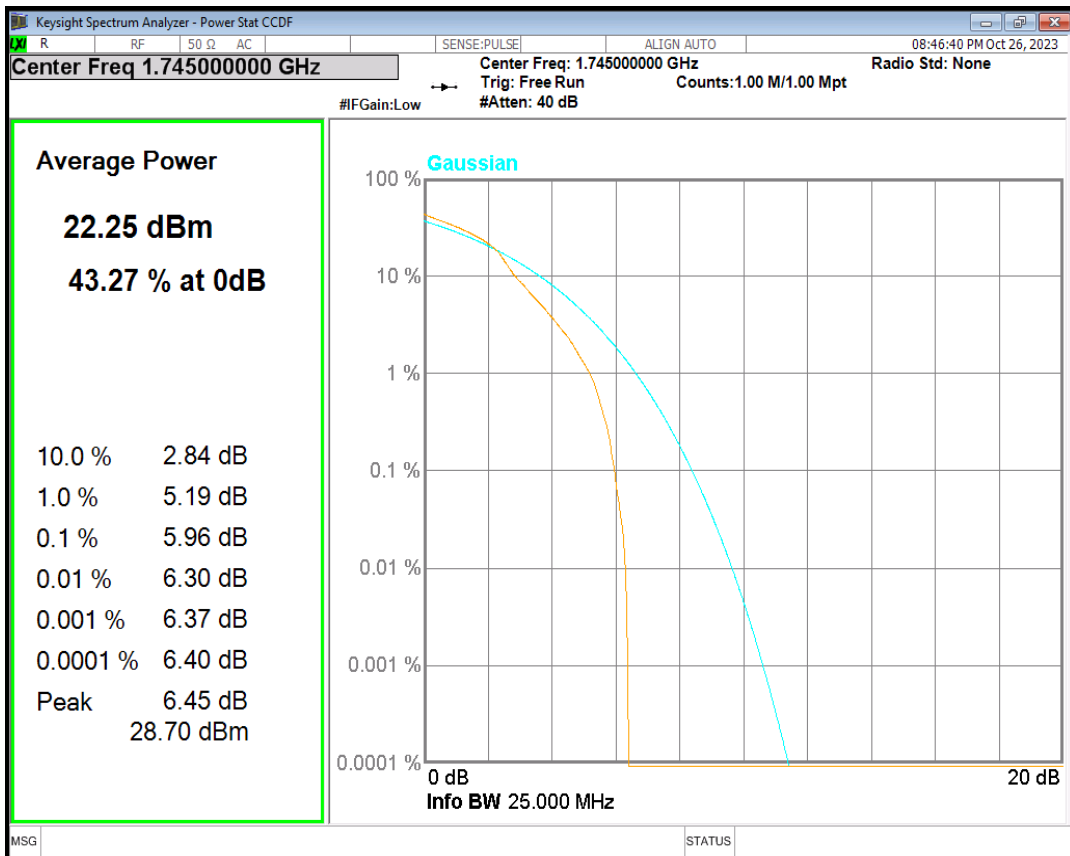

Band66 16QAM BW=15MHz Channel=132322 RB Size=1 Position=#0

Band66 16QAM BW=15MHz Channel=132597 RB Size=1 Position=#0