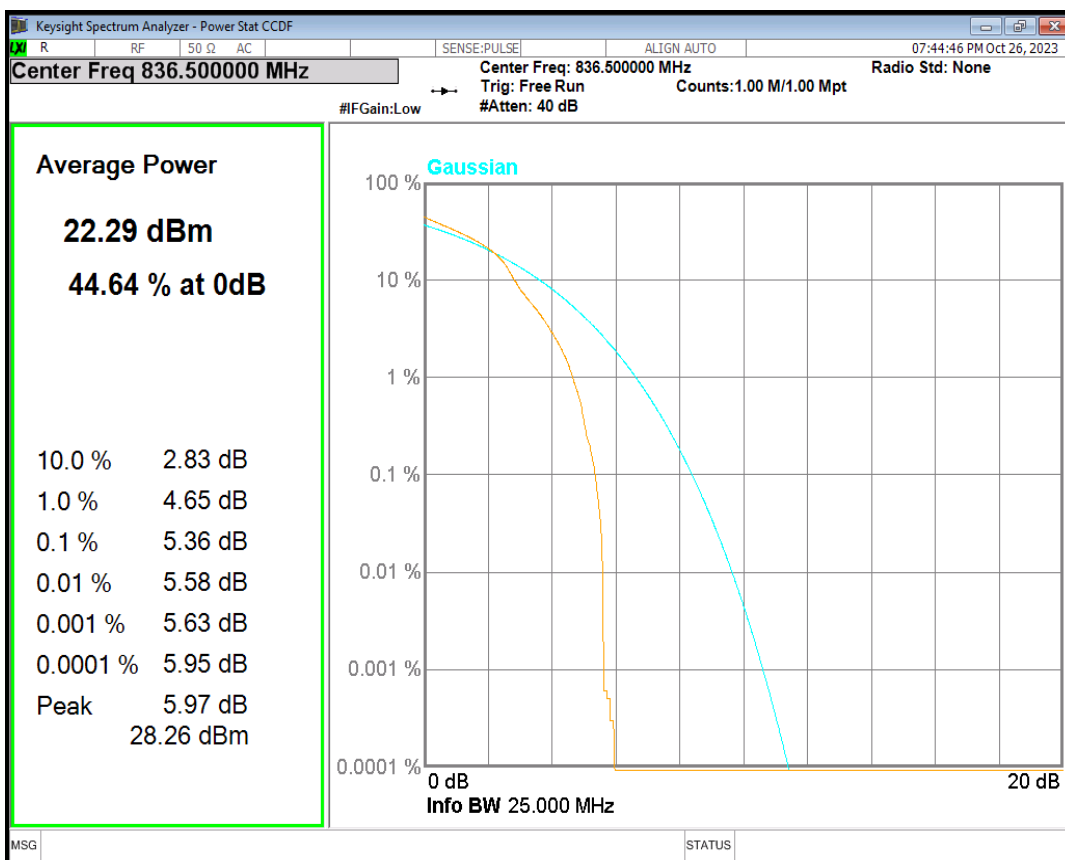

Band26(824-849) 16QAM BW=15MHz Channel=26915 RB Size=1 Position=#0

Band26(824-849) 16QAM BW=15MHz Channel=26965 RB Size=1 Position=#0

Band26(824-849) 16QAM BW=3MHz Channel=26805 RB Size=1 Position=#0

Band26(824-849) 16QAM BW=3MHz Channel=26915 RB Size=1 Position=#0