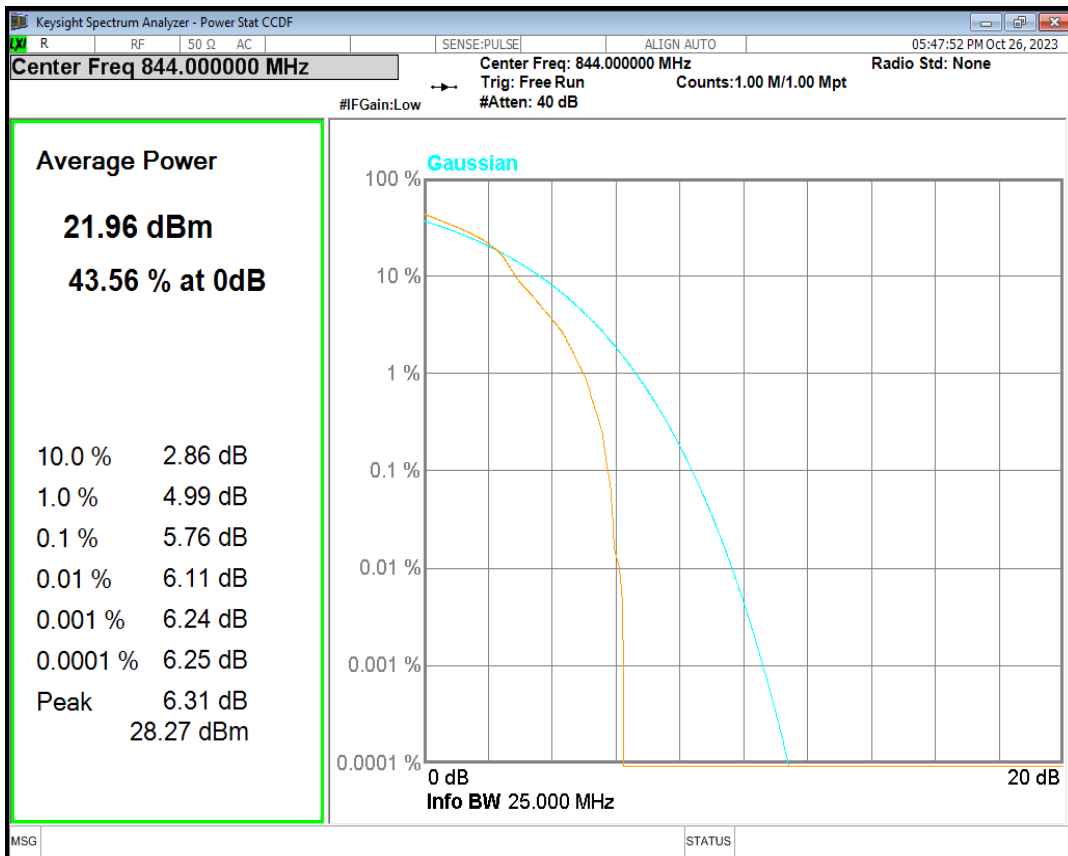

Band5 16QAM BW=10MHz Channel=20600 RB Size=1 Position=#0

Band5 16QAM BW=3MHz Channel=20415 RB Size=1 Position=#0