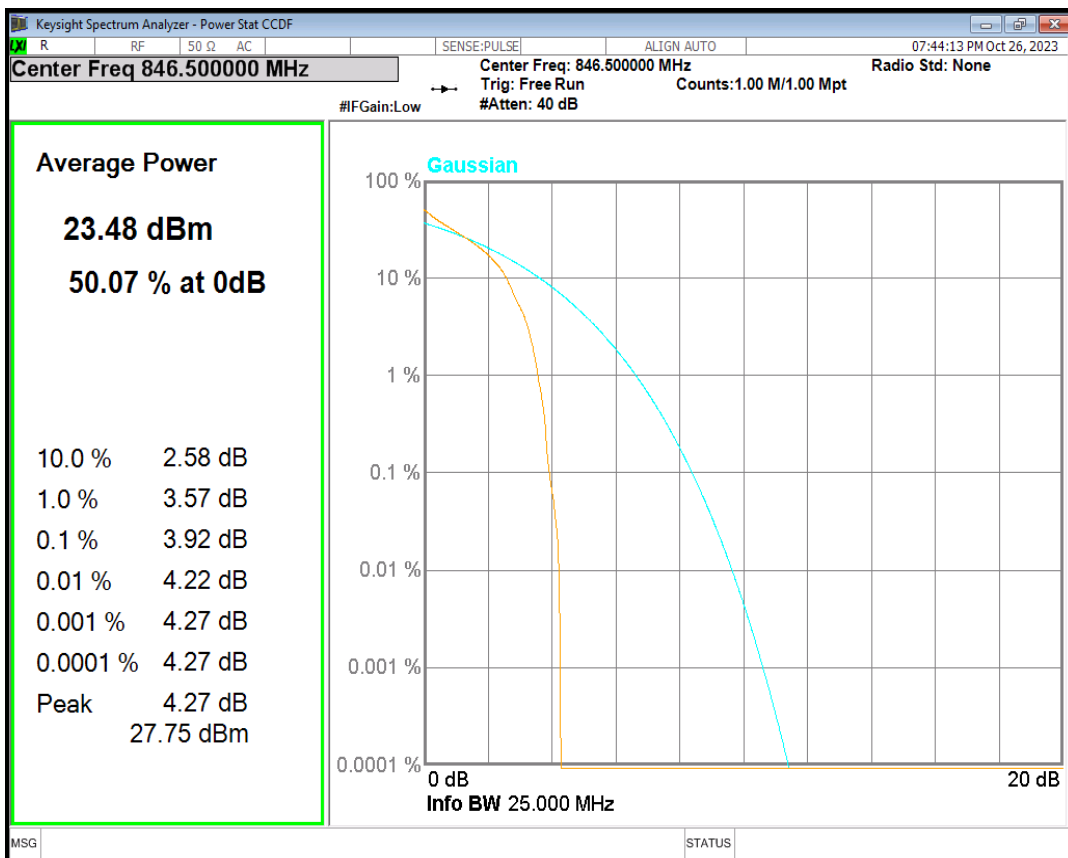

Band26(824-849) QPSK BW=5MHz Channel=27015 RB Size=1 Position=#0

Band4 16QAM BW=1.4MHz Channel=19957 RB Size=1 Position=#0