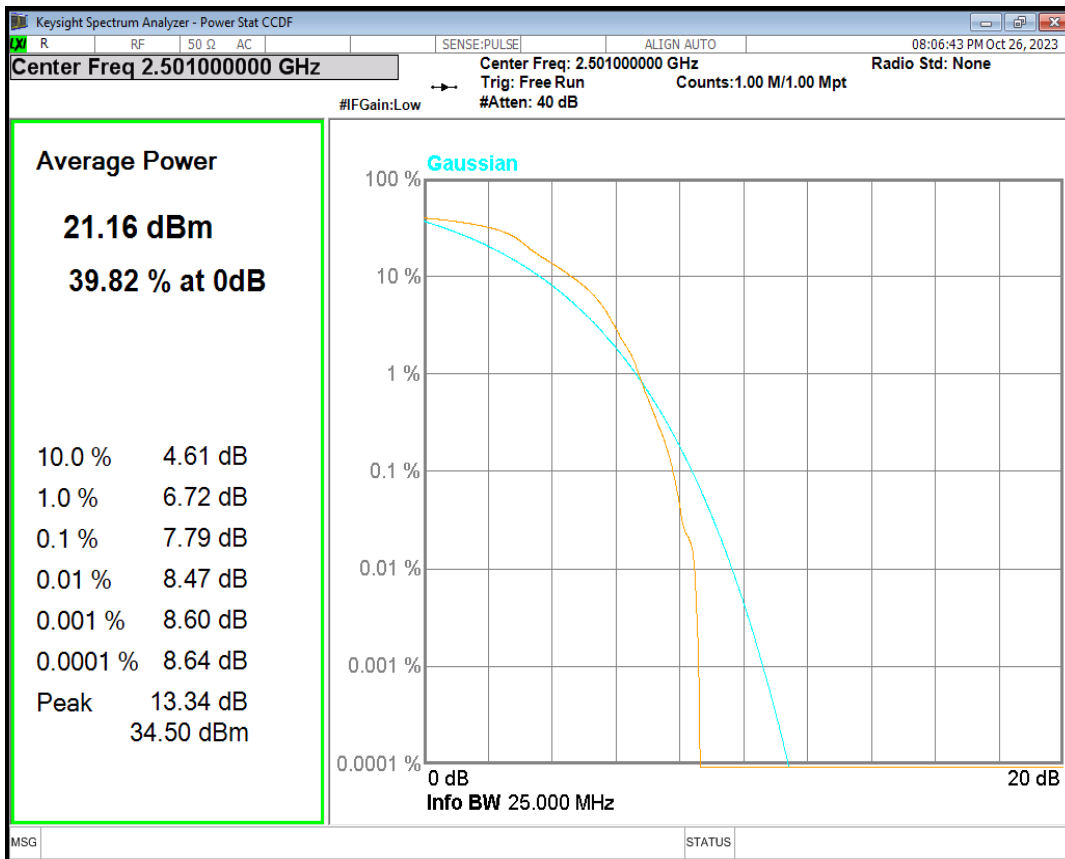

Band41 16QAM BW=5MHz Channel=39675 RB Size=1 Position=#0

Band41 16QAM BW=5MHz Channel=40620 RB Size=1 Position=#0

Band41 16QAM BW=5MHz Channel=41565 RB Size=1 Position=#0

Band41 QPSK BW=10MHz Channel=39700 RB Size=1 Position=#0