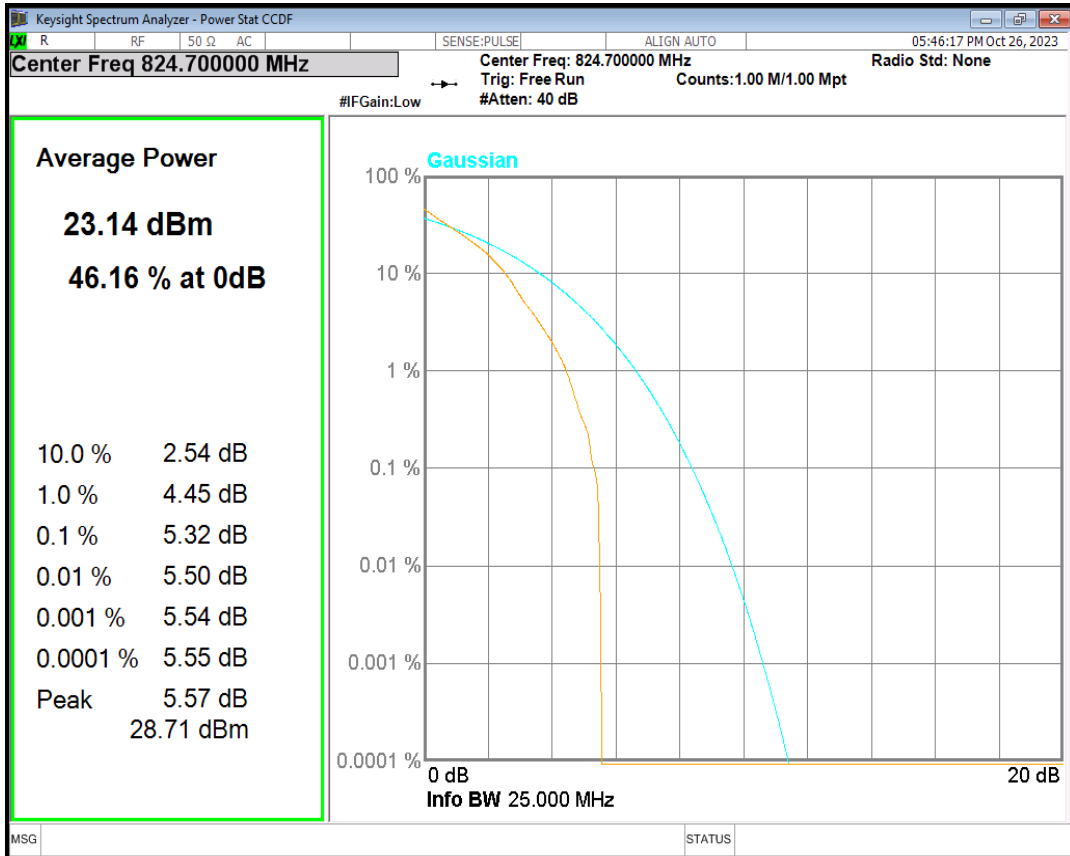

Band5 16QAM BW=5MHz Channel=20425 RB Size=1 Position=#0

Band5 16QAM BW=5MHz Channel=20525 RB Size=1 Position=#0

Band5 16QAM BW=5MHz Channel=20625 RB Size=1 Position=#0

Band5 QPSK BW=1.4MHz Channel=20407 RB Size=1 Position=#0