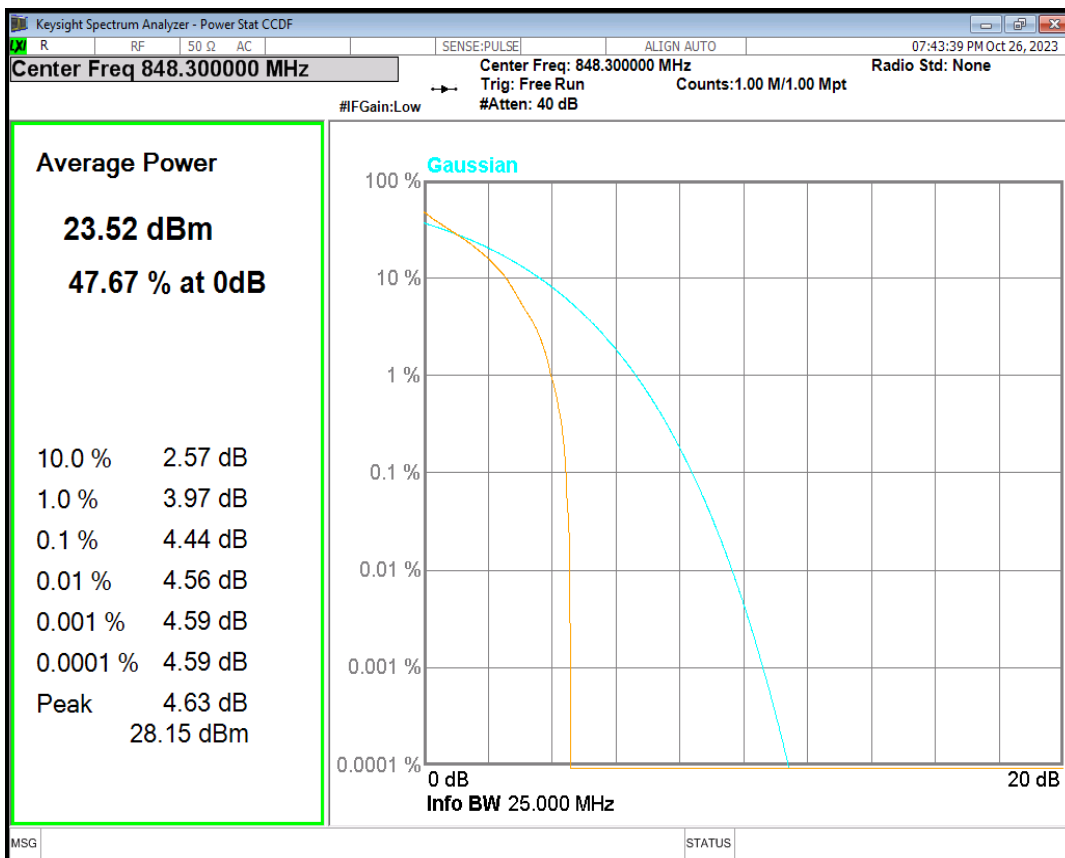

Band26(824-849) QPSK BW=1.4MHz Channel=27033 RB Size=1 Position=#0

Band26(824-849) QPSK BW=10MHz Channel=26840 RB Size=1 Position=#0