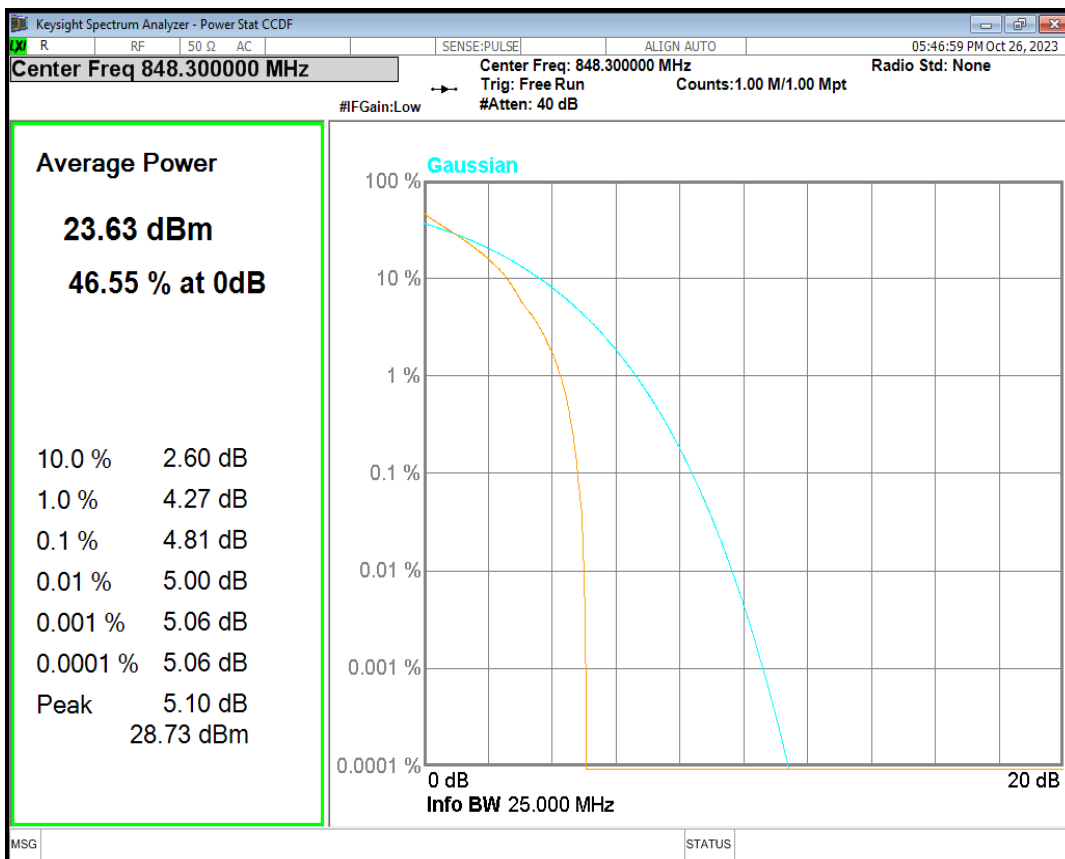

Band5 QPSK BW=1.4MHz Channel=20643 RB Size=1 Position=#0

Band5 QPSK BW=10MHz Channel=20450 RB Size=1 Position=#0