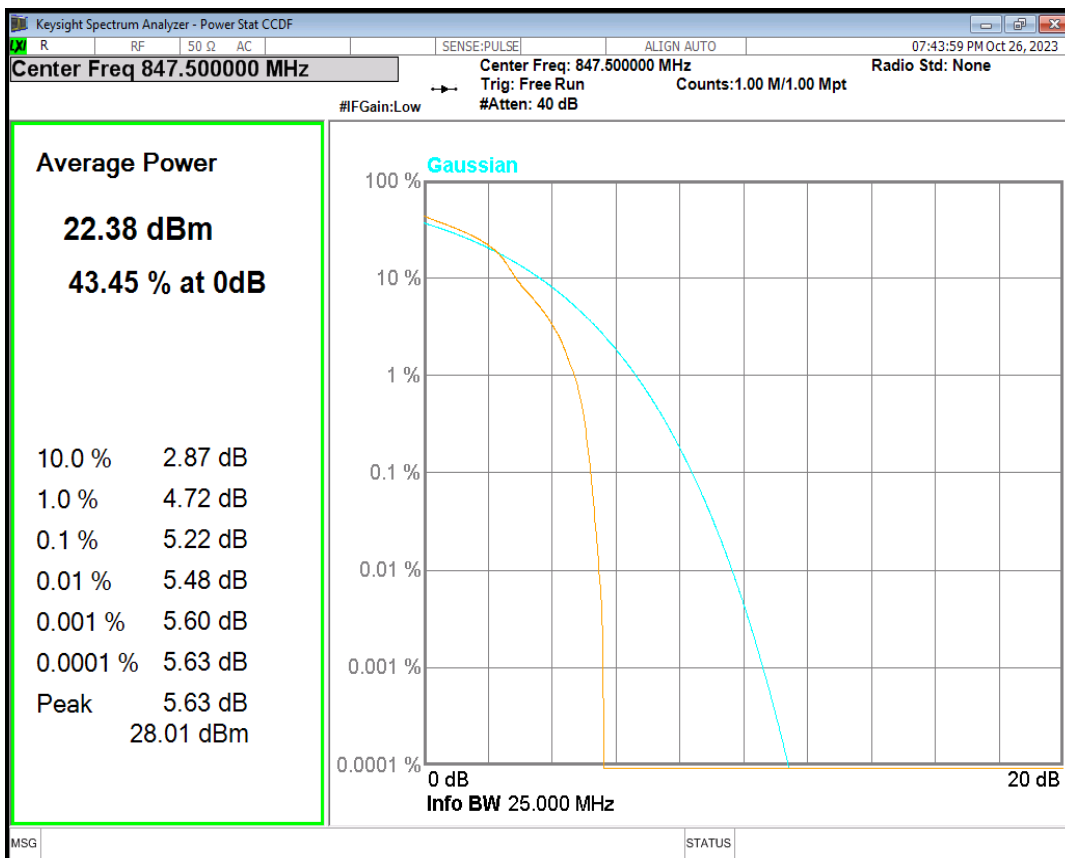

Band26(824-849) 16QAM BW=3MHz Channel=27025 RB Size=1 Position=#0

Band26(824-849) 16QAM BW=5MHz Channel=26815 RB Size=1 Position=#0