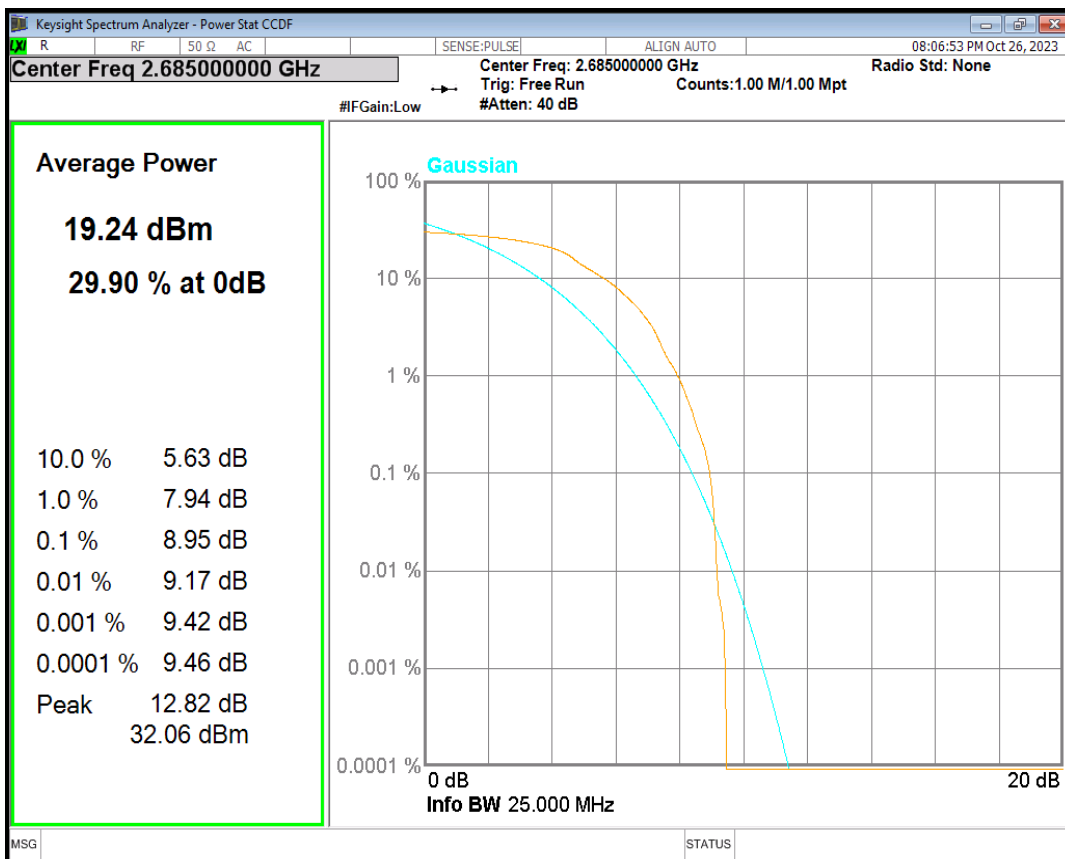

Band41 QPSK BW=10MHz Channel=41540 RB Size=1 Position=#0

Band41 QPSK BW=15MHz Channel=39725 RB Size=1 Position=#0