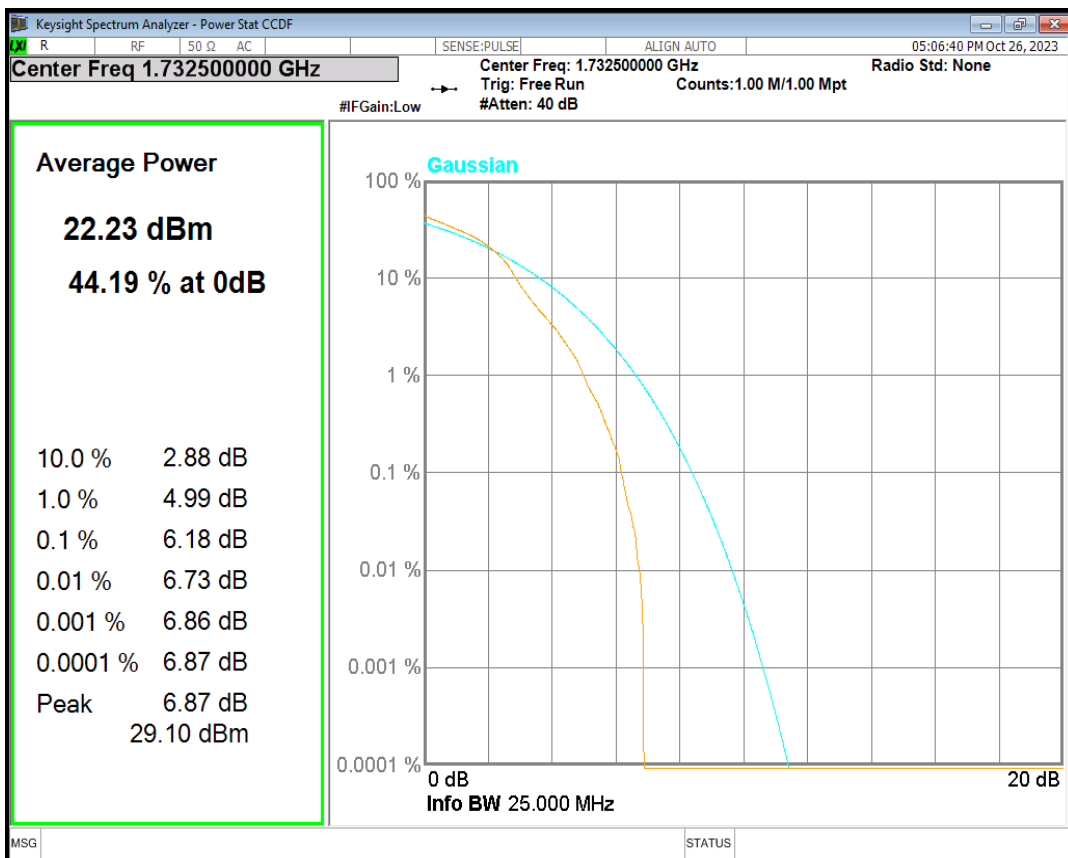

Band4 16QAM BW=1.4MHz Channel=20175 RB Size=1 Position=#0

Band4 16QAM BW=1.4MHz Channel=20393 RB Size=1 Position=#0