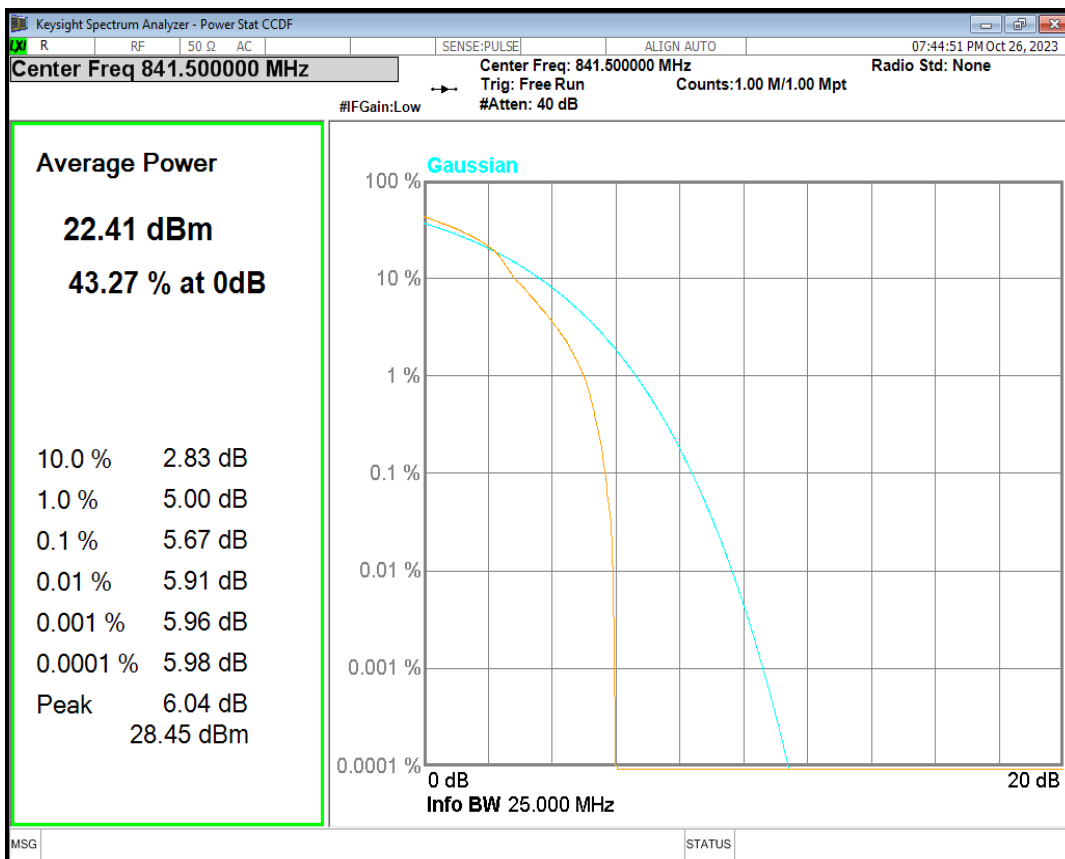

Band26(824-849) 16QAM BW=15MHz Channel=26915 RB Size=1 Position=#0

Band26(824-849) 16QAM BW=15MHz Channel=26965 RB Size=1 Position=#0

Band26(824-849) 16QAM BW=3MHz Channel=26805 RB Size=1 Position=#0

Band26(824-849) 16QAM BW=3MHz Channel=26915 RB Size=1 Position=#0