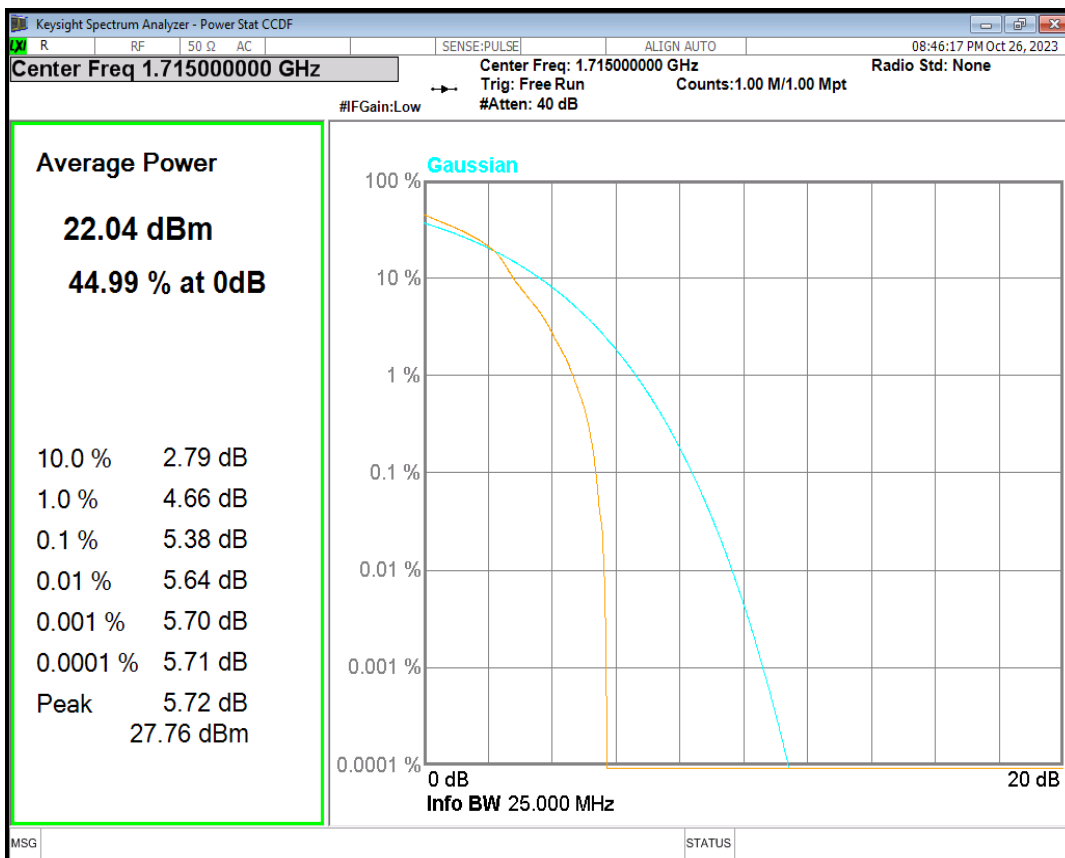

Band66 16QAM BW=10MHz Channel=132022 RB Size=1 Position=#0

Band66 16QAM BW=10MHz Channel=132322 RB Size=1 Position=#0