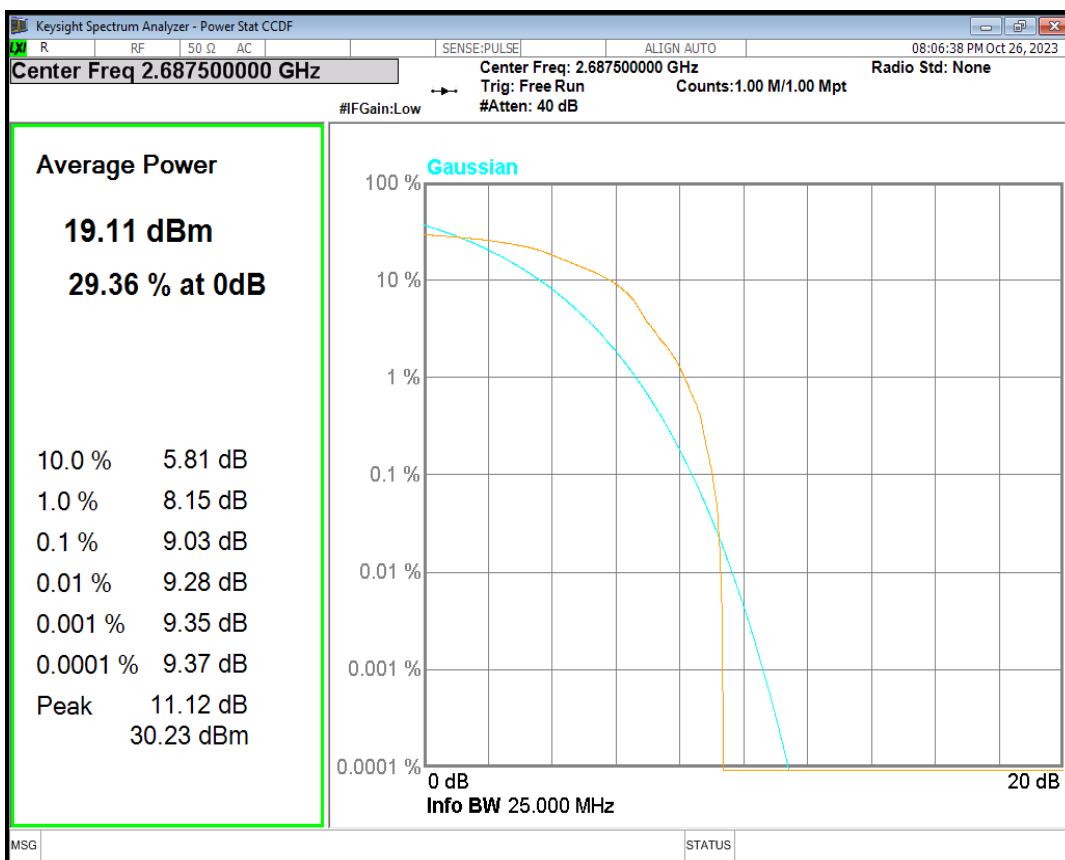

Band41 16QAM BW=5MHz Channel=41565 RB Size=1 Position=#0

Band41 QPSK BW=10MHz Channel=39700 RB Size=1 Position=#0