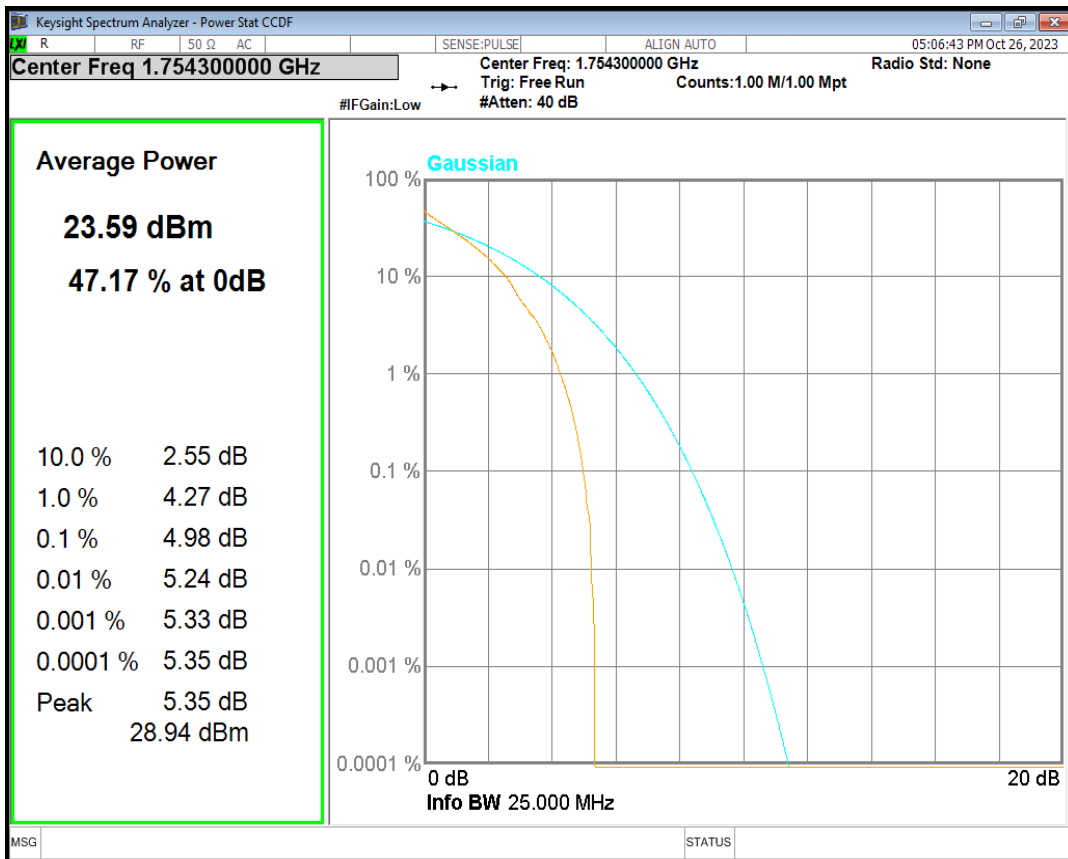

Band4 16QAM BW=5MHz Channel=20375 RB Size=1 Position=#0

Band4 QPSK BW=1.4MHz Channel=19957 RB Size=1 Position=#0

Band4 QPSK BW=1.4MHz Channel=20175 RB Size=1 Position=#0

Band4 QPSK BW=1.4MHz Channel=20393 RB Size=1 Position=#0