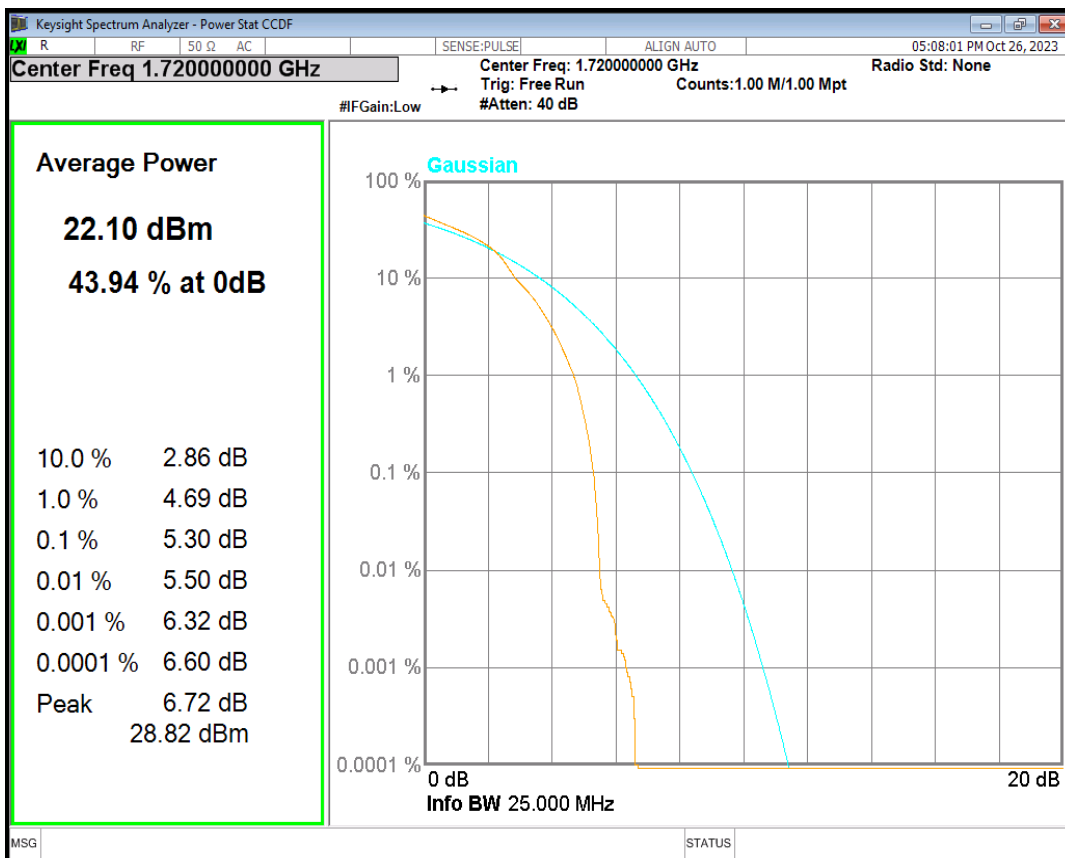

Band4 16QAM BW=20MHz Channel=20050 RB Size=1 Position=#0

Band4 16QAM BW=20MHz Channel=20175 RB Size=1 Position=#0