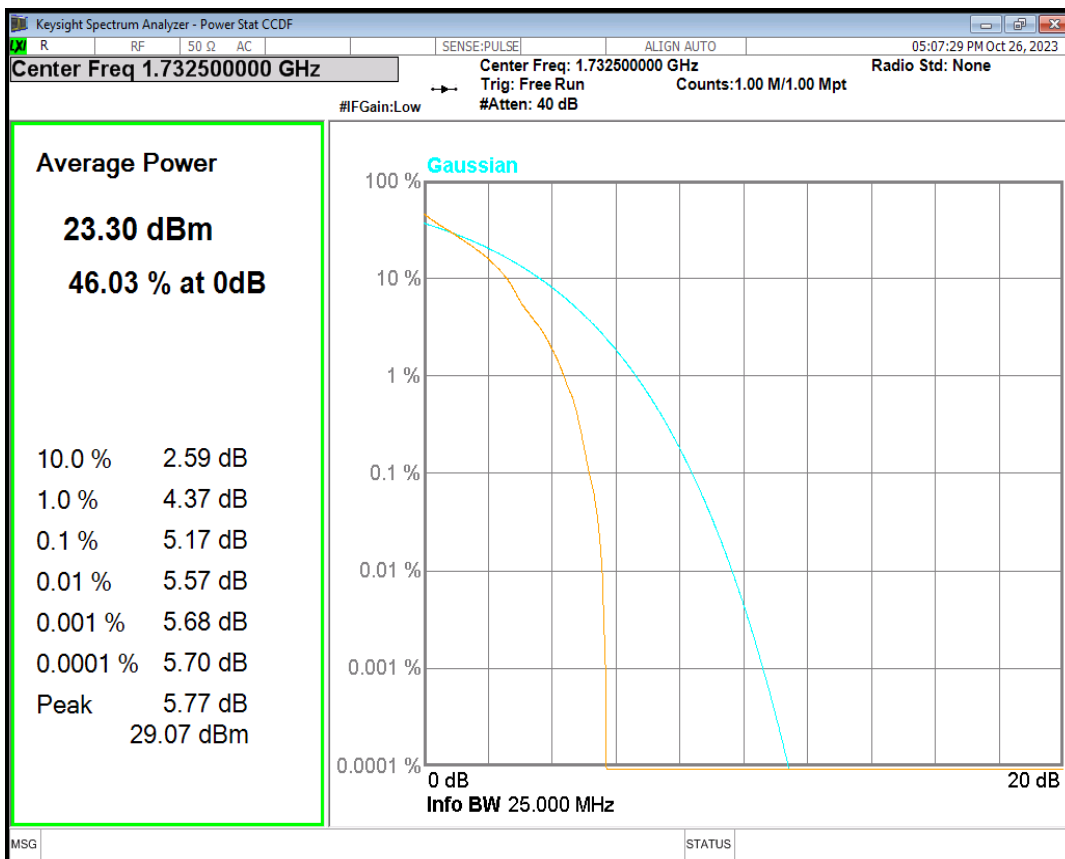

Band4 QPSK BW=10MHz Channel=20175 RB Size=1 Position=#0

Band4 QPSK BW=10MHz Channel=20350 RB Size=1 Position=#0