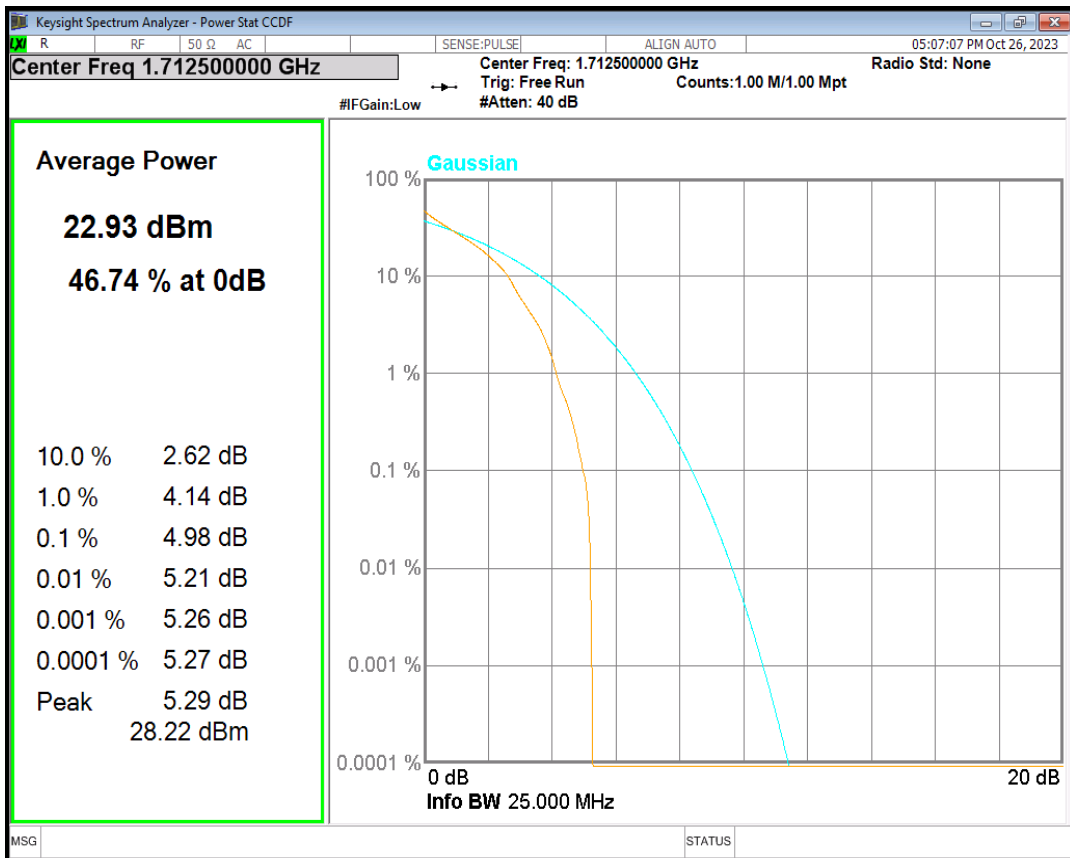

Band4 QPSK BW=5MHz Channel=19975 RB Size=1 Position=#0

Band4 QPSK BW=5MHz Channel=20175 RB Size=1 Position=#0