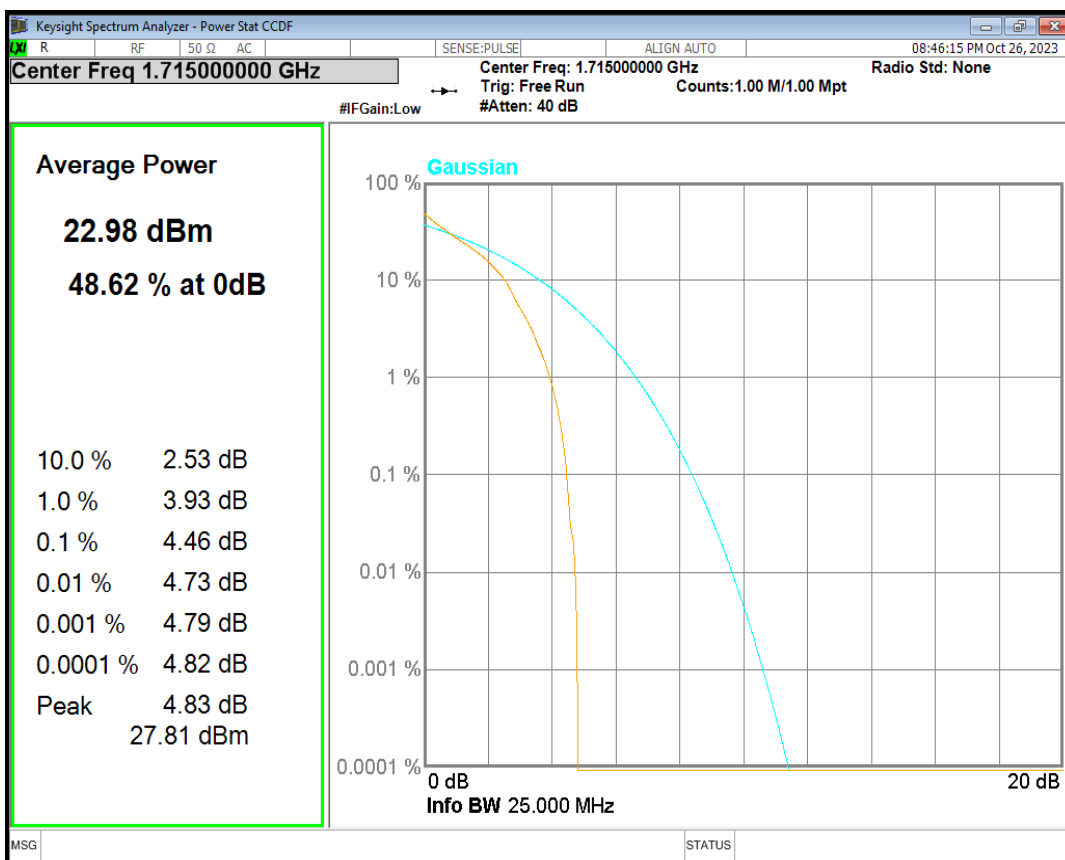

Band66 QPSK BW=10MHz Channel=132022 RB Size=1 Position=#0

Band66 QPSK BW=10MHz Channel=132322 RB Size=1 Position=#0