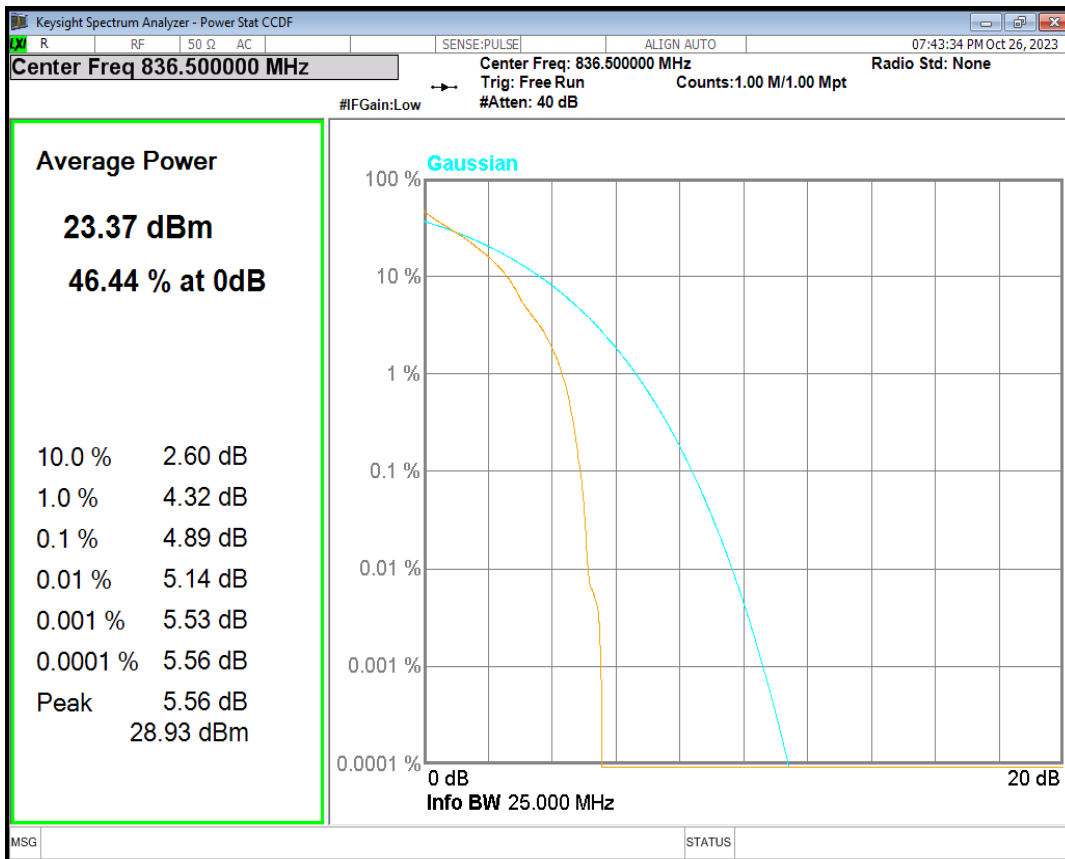

Band26(824-849) QPSK BW=1.4MHz Channel=26915 RB Size=1 Position=#0

Band26(824-849) QPSK BW=1.4MHz Channel=27033 RB Size=1 Position=#0