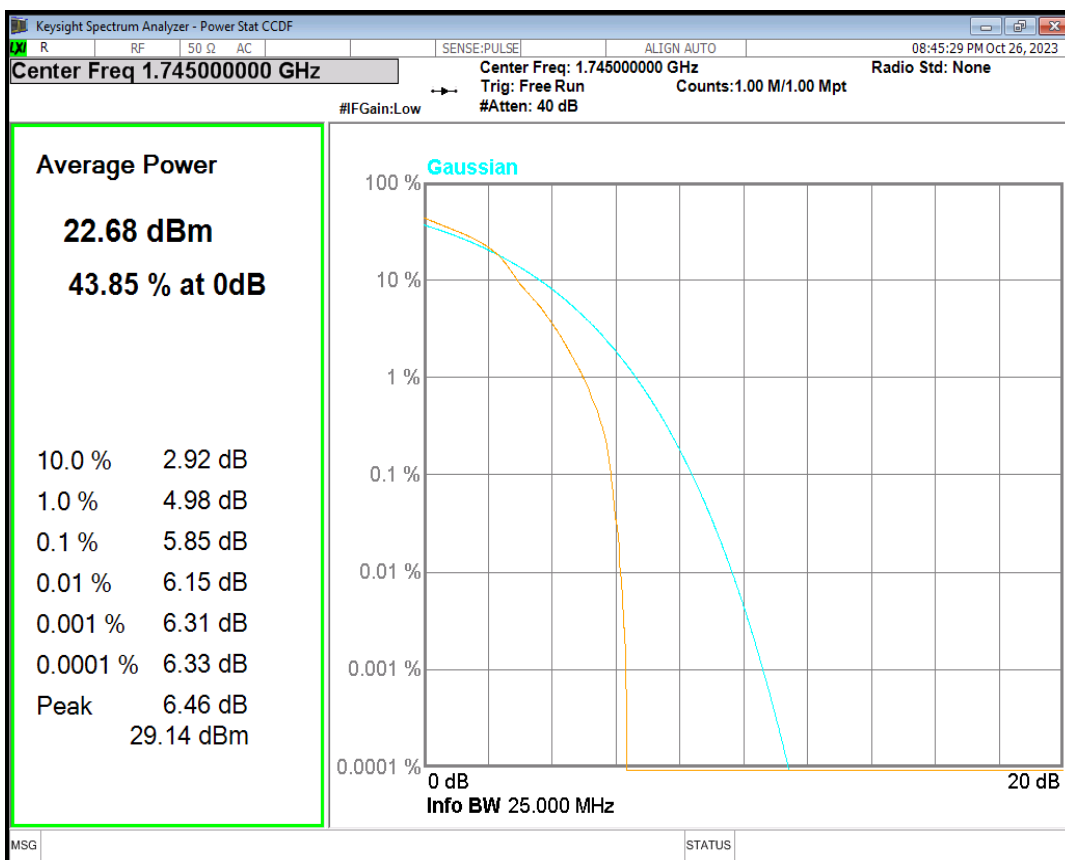

Band66 16QAM BW=1.4MHz Channel=132322 RB Size=1 Position=#0

Band66 16QAM BW=1.4MHz Channel=132665 RB Size=1 Position=#0