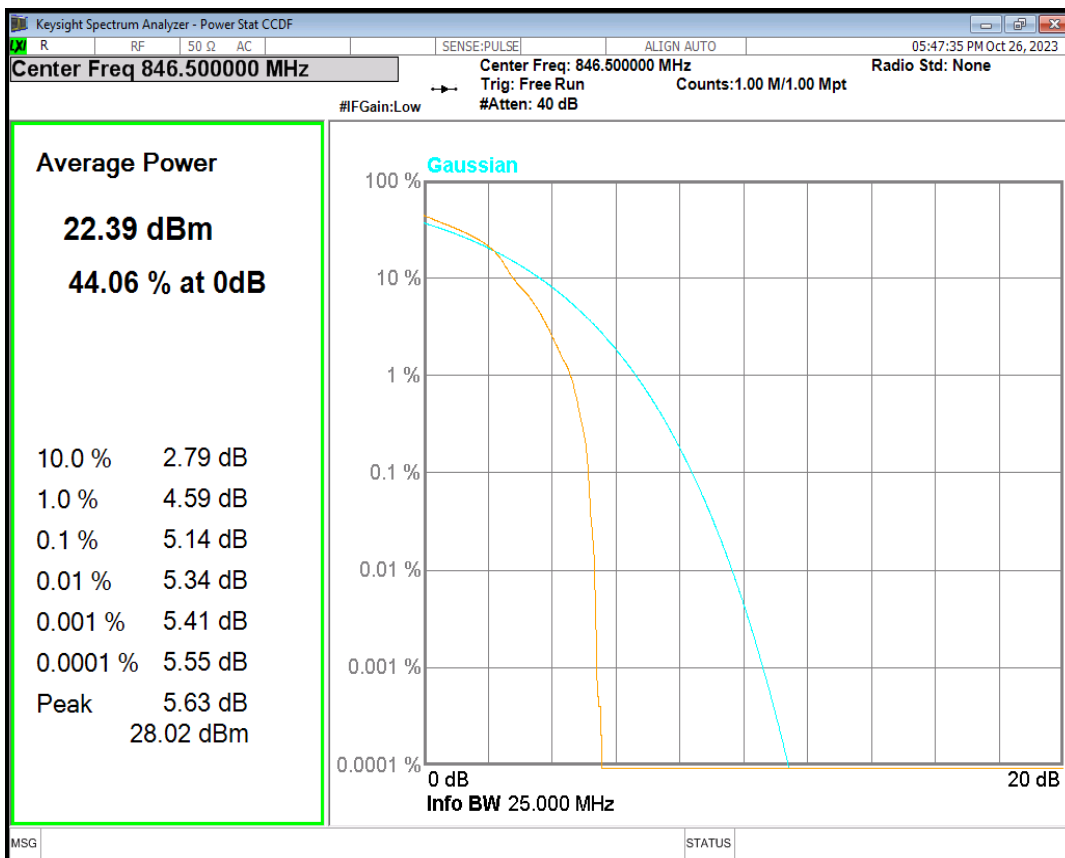

Band5 16QAM BW=5MHz Channel=20625 RB Size=1 Position=#0

Band5 QPSK BW=1.4MHz Channel=20407 RB Size=1 Position=#0