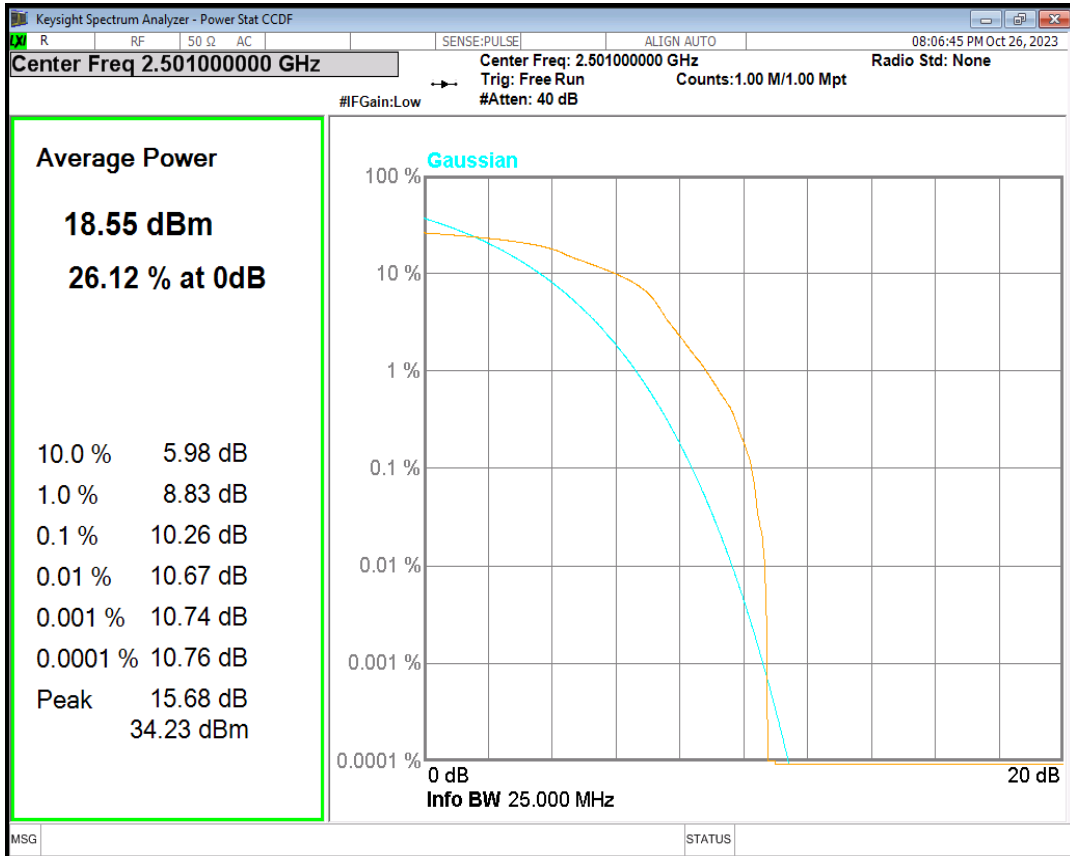

Band4 QPSK BW=5MHz Channel=19975 RB Size=1 Position=#0

Band4 QPSK BW=5MHz Channel=20175 RB Size=1 Position=#0

Band4 QPSK BW=5MHz Channel=20375 RB Size=1 Position=#0

Band41 16QAM BW=10MHz Channel=39700 RB Size=1 Position=#0