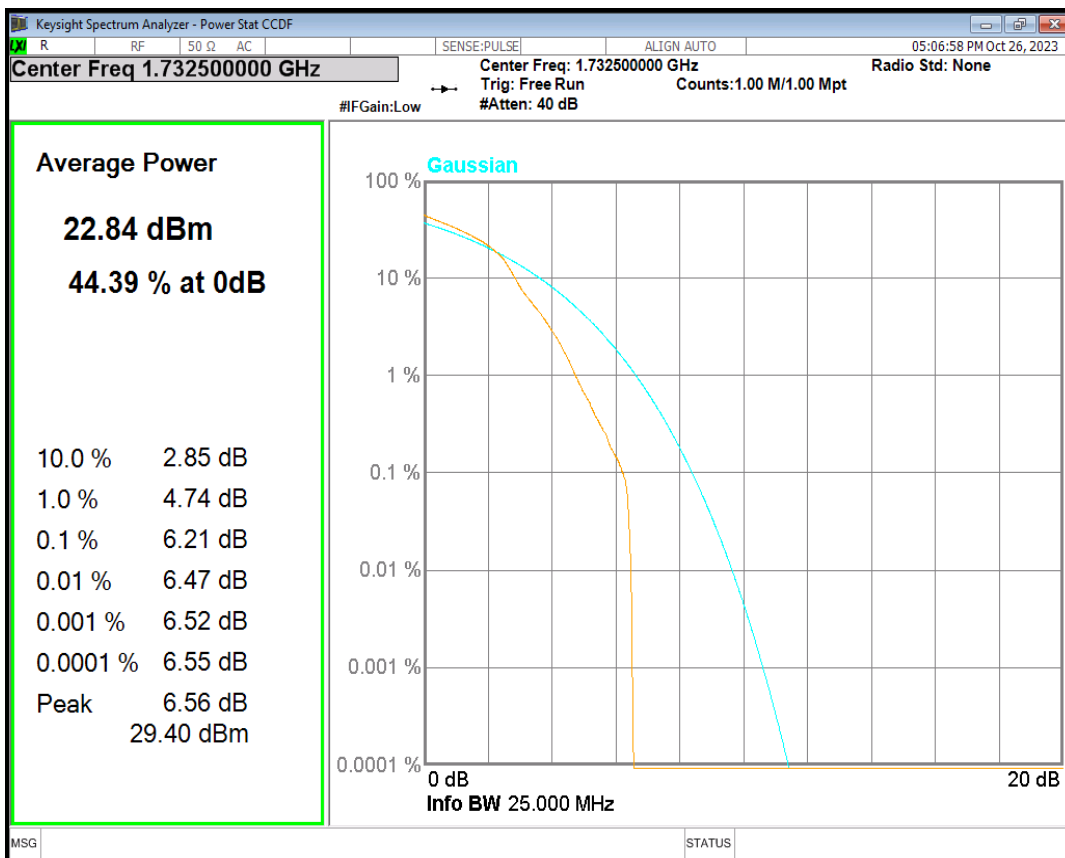

Band4 16QAM BW=3MHz Channel=20175 RB Size=1 Position=#0

Band4 16QAM BW=3MHz Channel=20385 RB Size=1 Position=#0