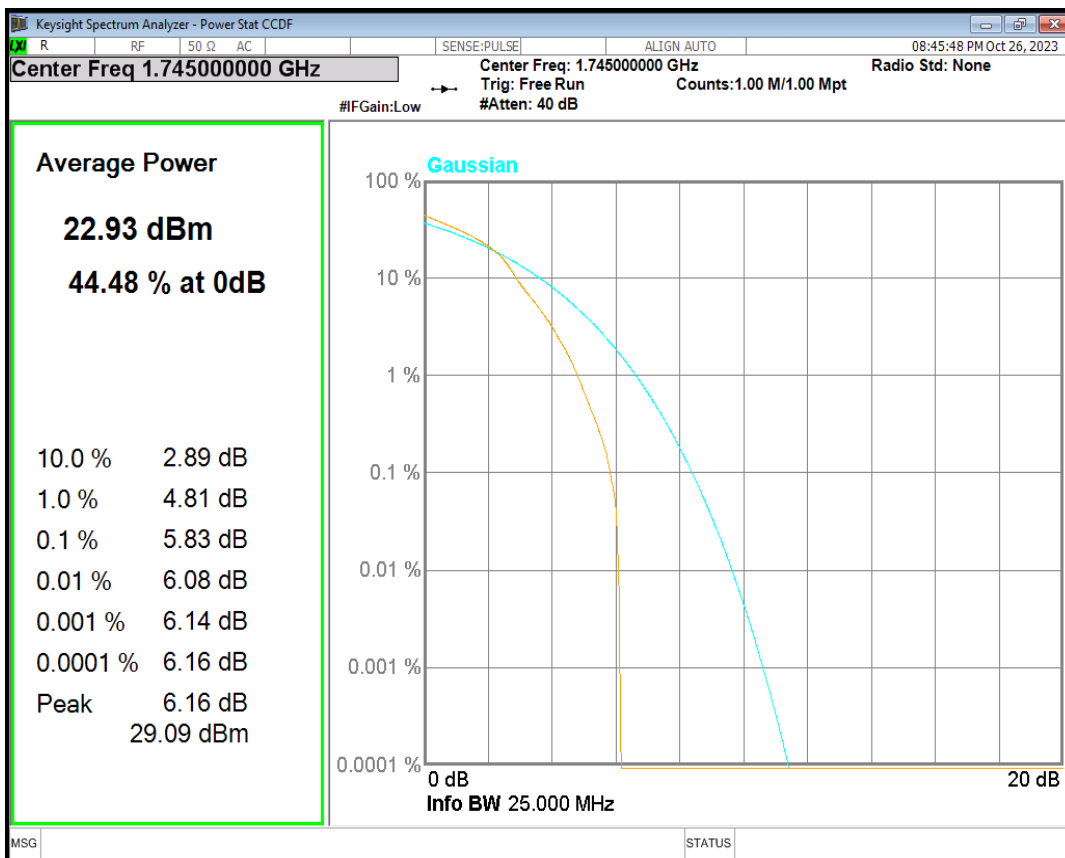

Band66 16QAM BW=3MHz Channel=132322 RB Size=1 Position=#0

Band66 16QAM BW=3MHz Channel=132657 RB Size=1 Position=#0