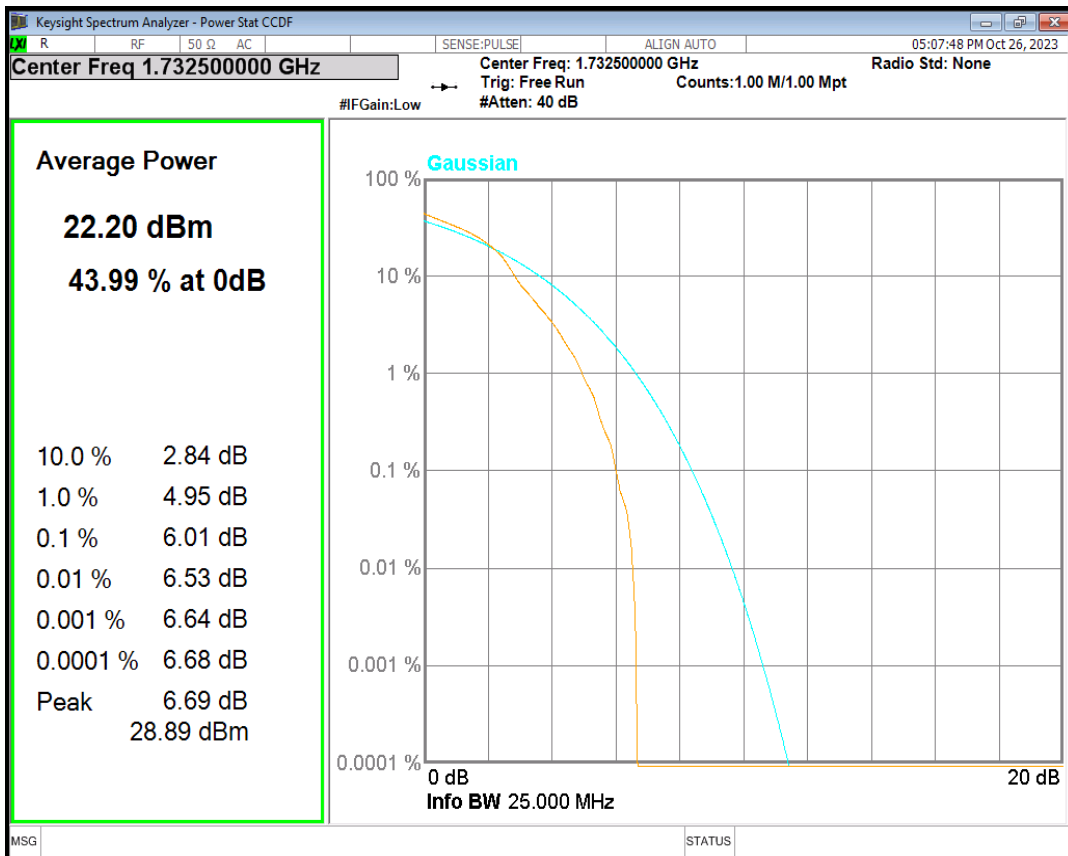

Band4 16QAM BW=15MHz Channel=20175 RB Size=1 Position=#0

Band4 16QAM BW=15MHz Channel=20325 RB Size=1 Position=#0