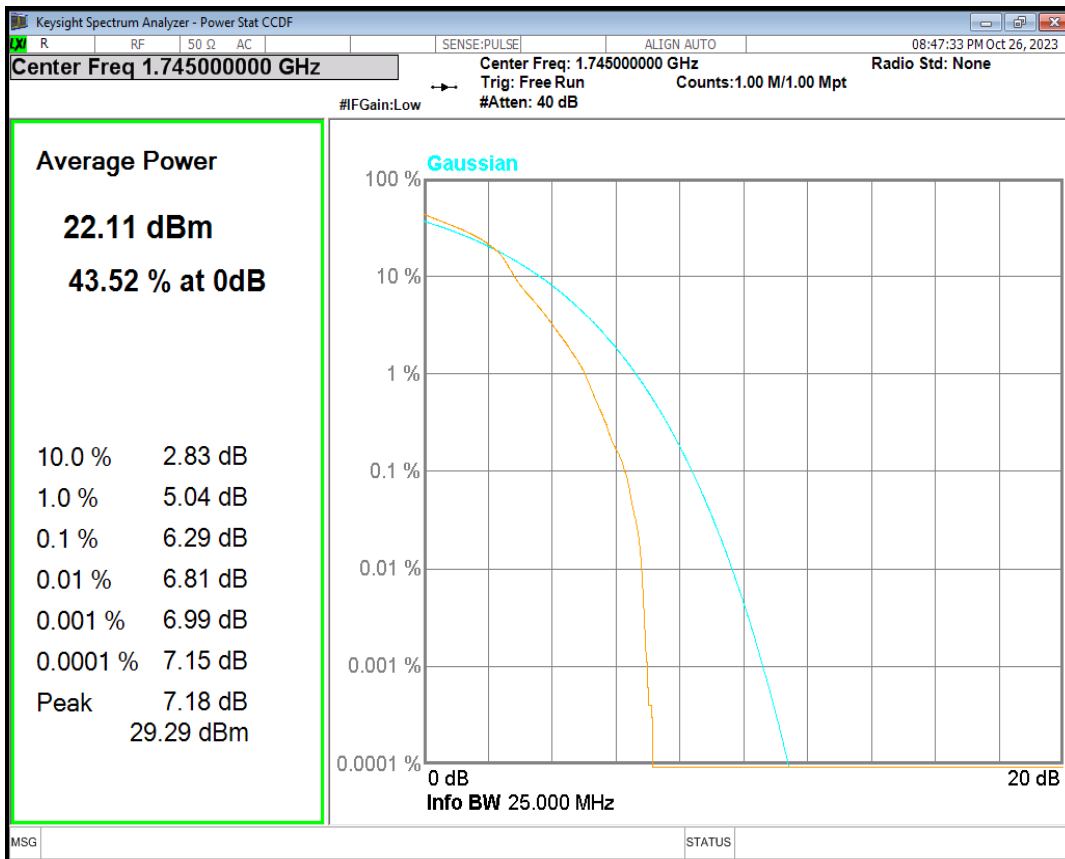

Band66 16QAM BW=20MHz Channel=132322 RB Size=1 Position=#0

Band66 16QAM BW=20MHz Channel=132572 RB Size=1 Position=#0