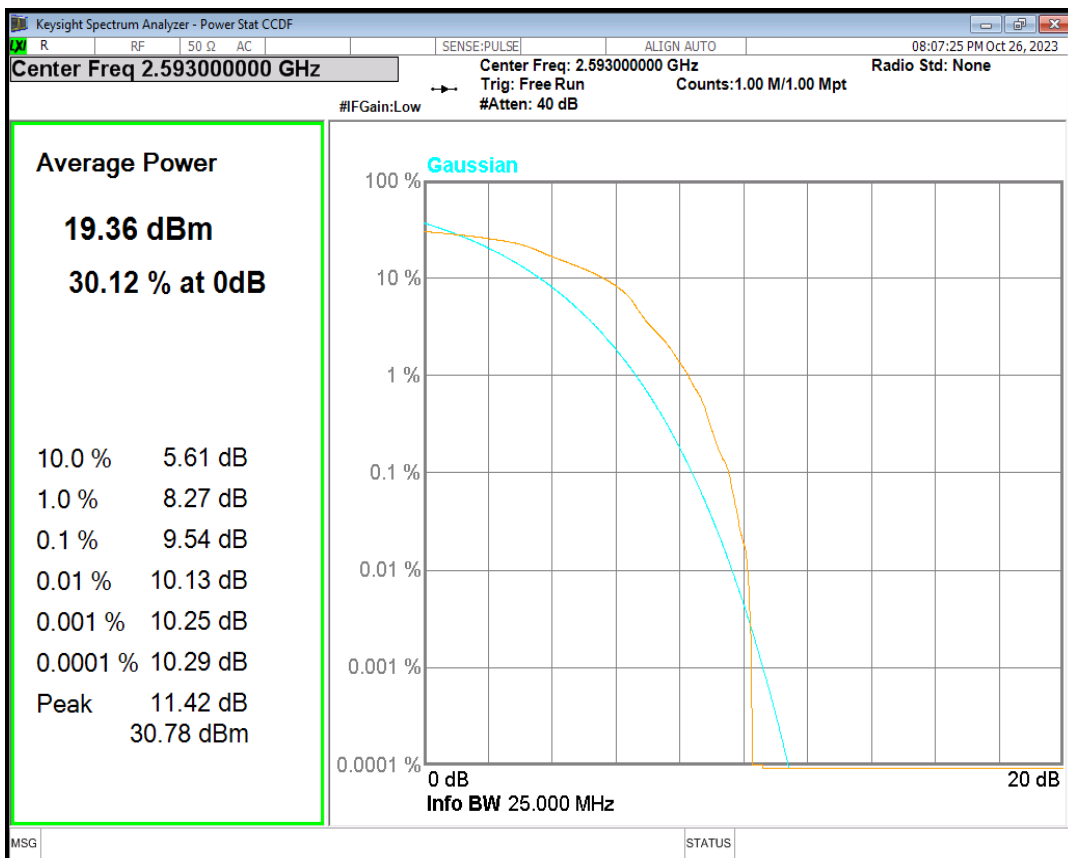

Band41 16QAM BW=20MHz Channel=40620 RB Size=1 Position=#0

Band41 16QAM BW=20MHz Channel=41490 RB Size=1 Position=#0