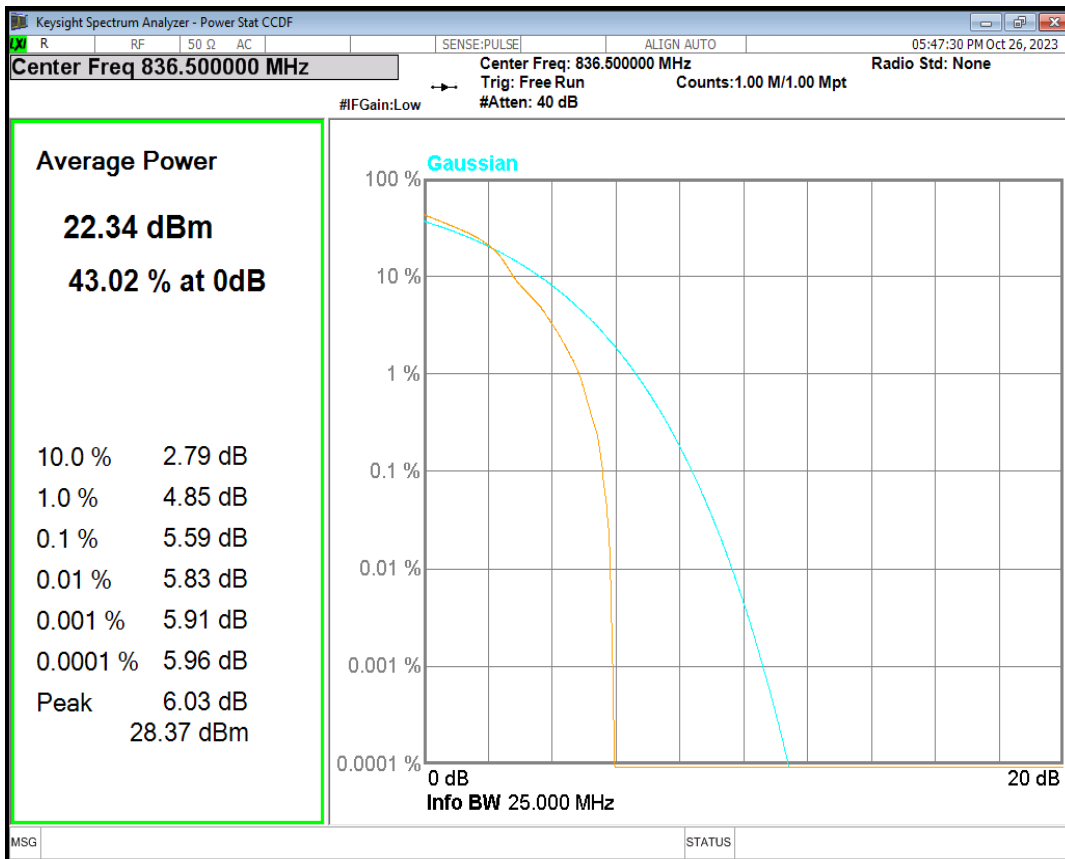

Band5 16QAM BW=5MHz Channel=20525 RB Size=1 Position=#0

Band5 16QAM BW=5MHz Channel=20625 RB Size=1 Position=#0