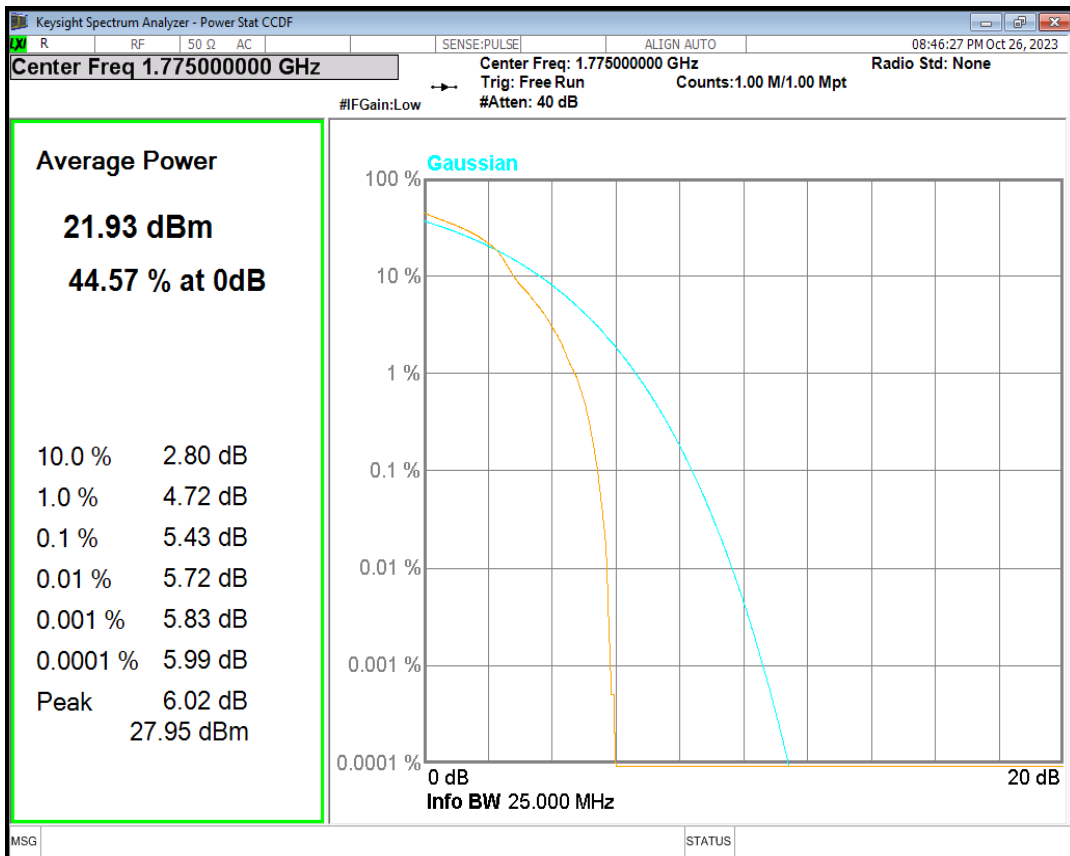

Band66 16QAM BW=10MHz Channel=132622 RB Size=1 Position=#0

Band66 16QAM BW=15MHz Channel=132047 RB Size=1 Position=#0