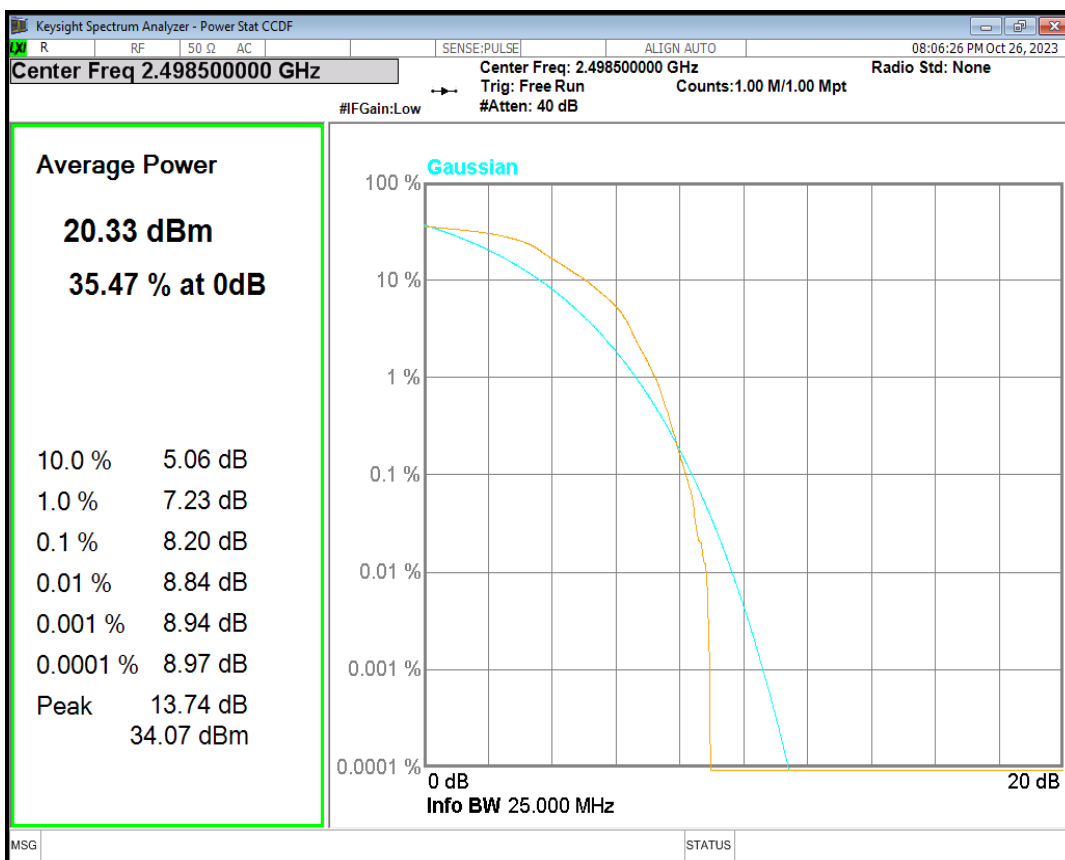

Band41 QPSK BW=5MHz Channel=39675 RB Size=1 Position=#0

Band41 QPSK BW=5MHz Channel=40620 RB Size=1 Position=#0