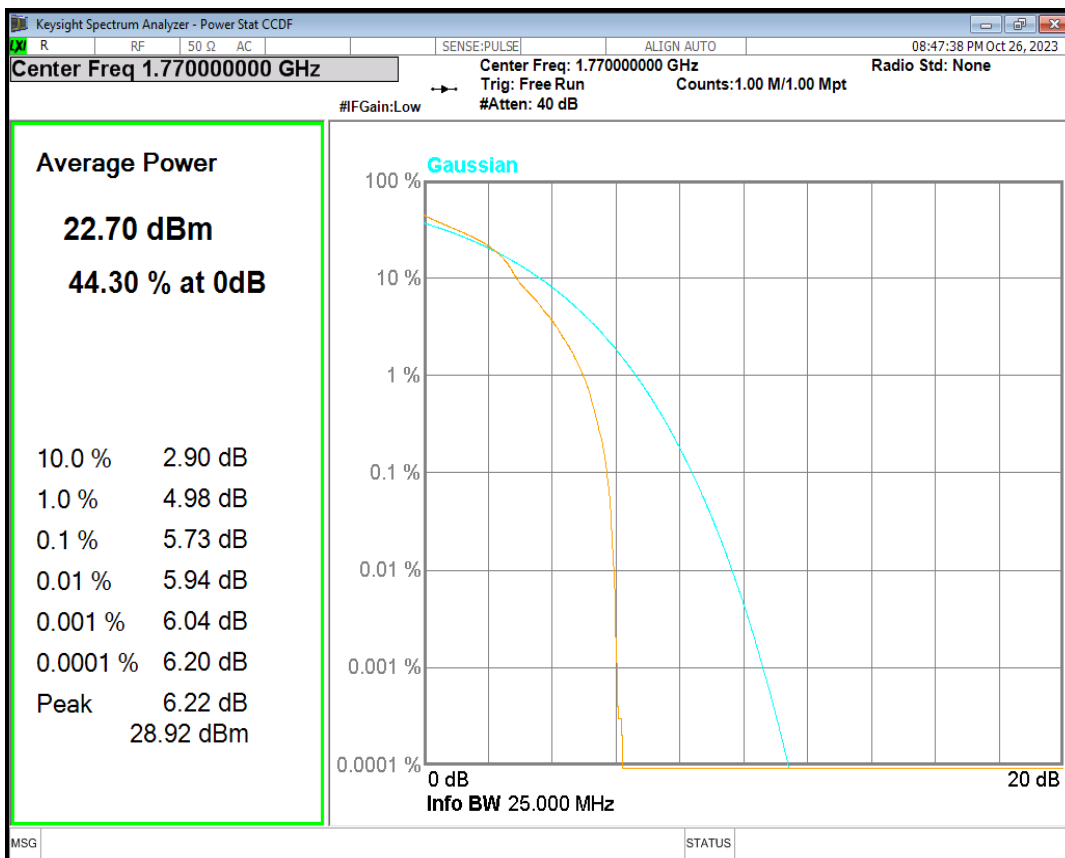

Band66 16QAM BW=20MHz Channel=132572 RB Size=1 Position=#0

Band66 16QAM BW=3MHz Channel=131987 RB Size=1 Position=#0