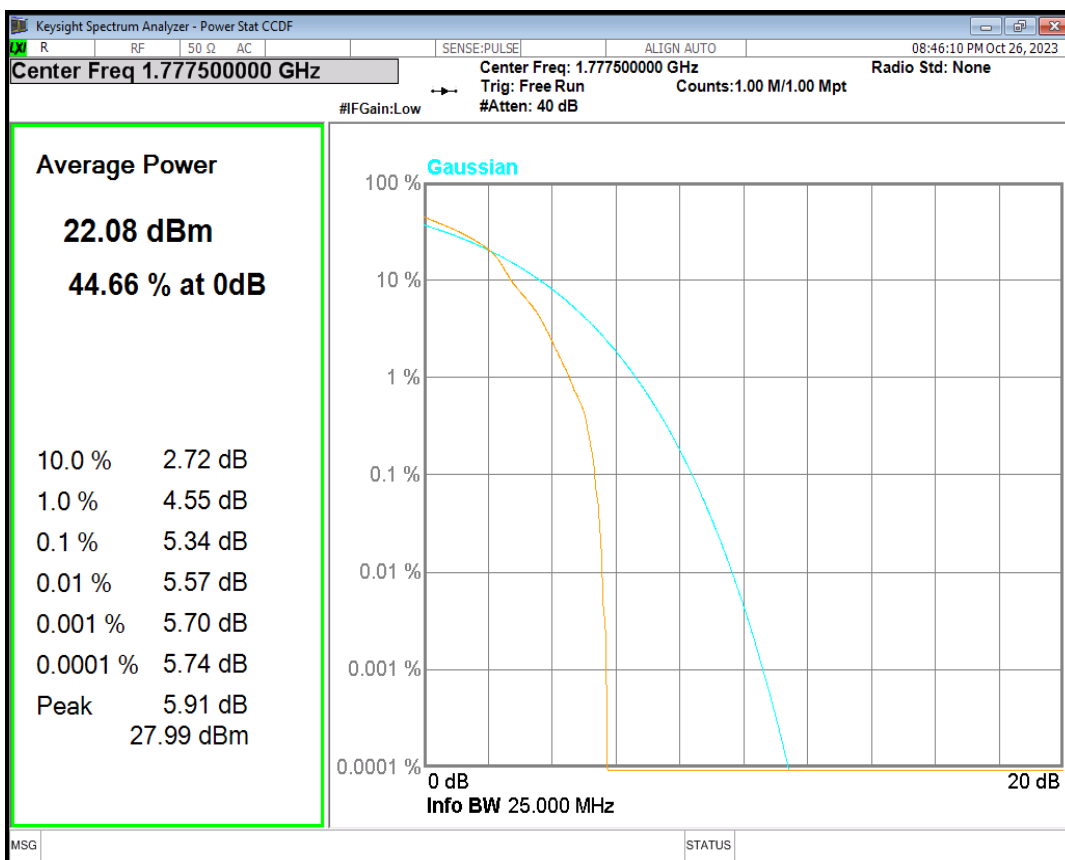

Band66 16QAM BW=5MHz Channel=132647 RB Size=1 Position=#0

Band66 QPSK BW=1.4MHz Channel=131979 RB Size=1 Position=#0