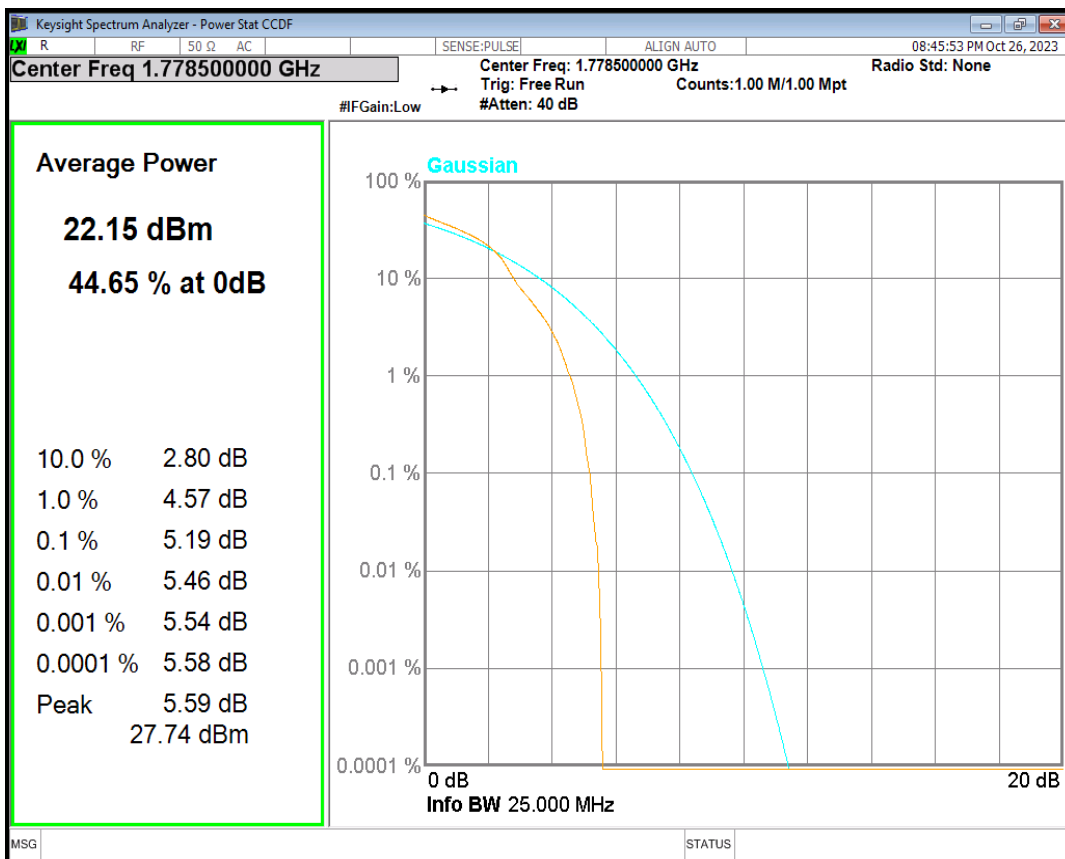

Band66 16QAM BW=3MHz Channel=132657 RB Size=1 Position=#0

Band66 16QAM BW=5MHz Channel=131997 RB Size=1 Position=#0