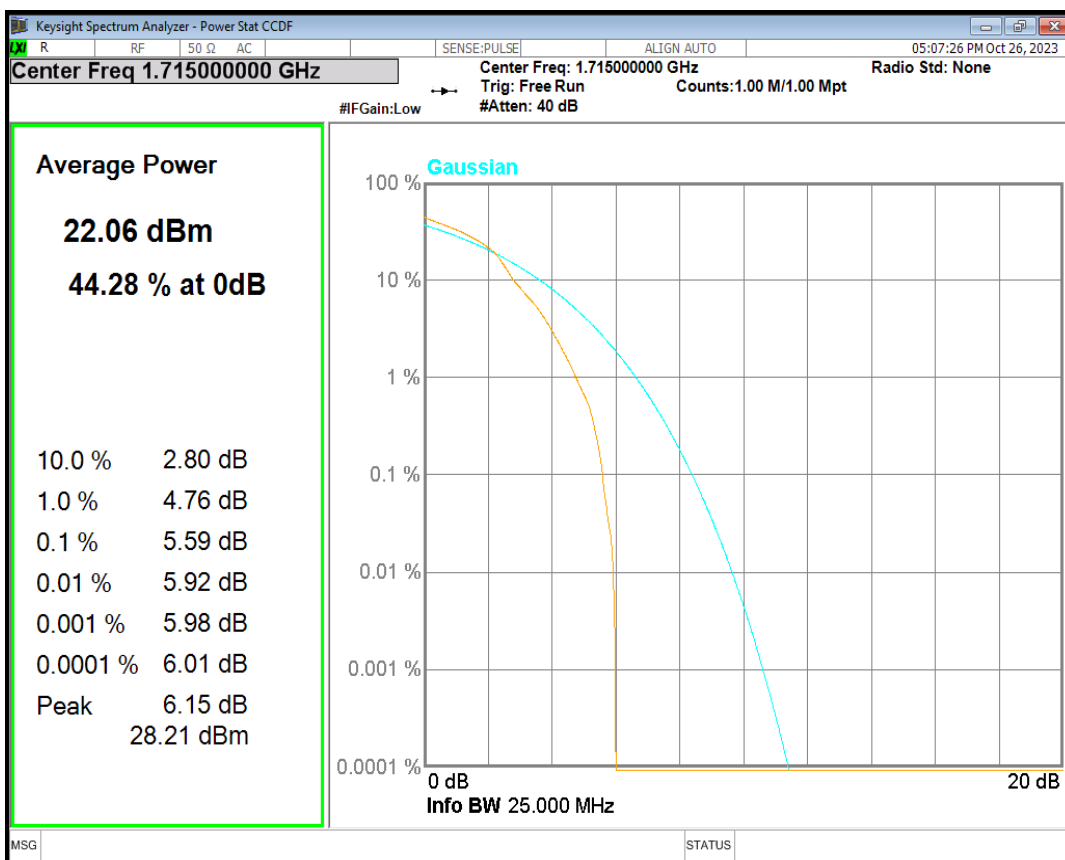

Band4 16QAM BW=10MHz Channel=20000 RB Size=1 Position=#0

Band4 16QAM BW=10MHz Channel=20175 RB Size=1 Position=#0