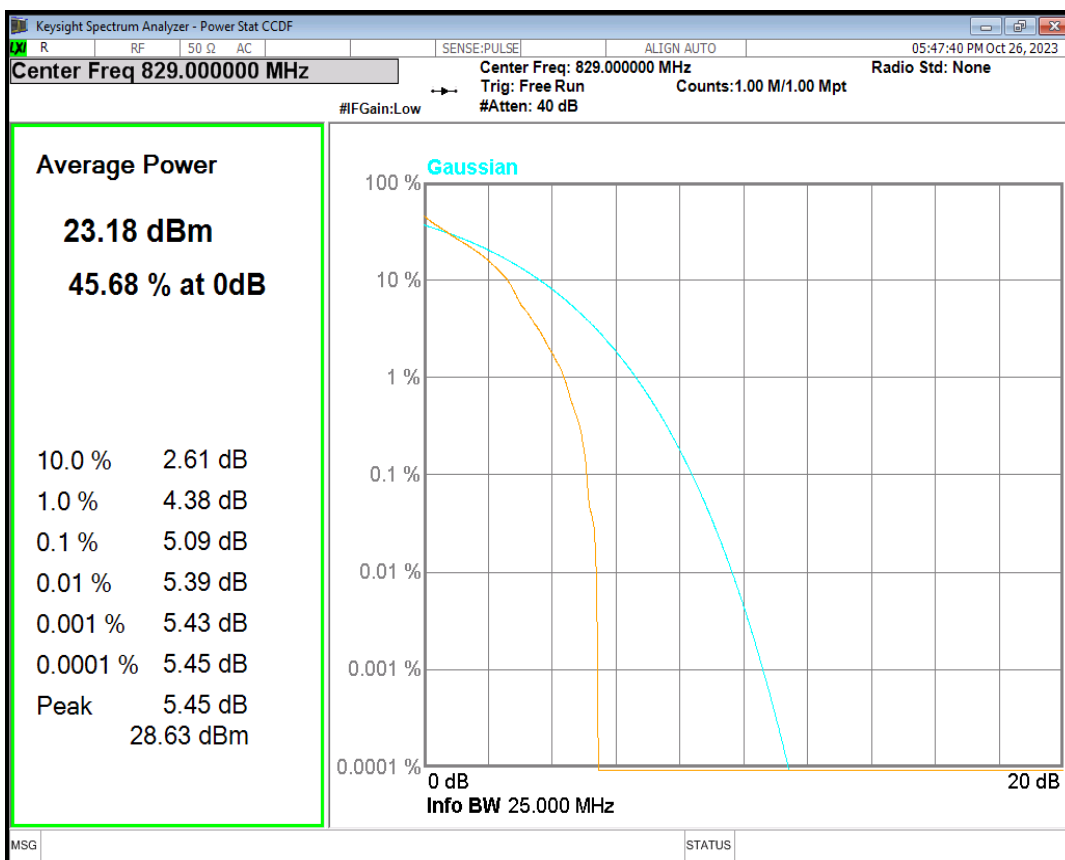

Band5 QPSK BW=10MHz Channel=20450 RB Size=1 Position=#0

Band5 QPSK BW=10MHz Channel=20525 RB Size=1 Position=#0