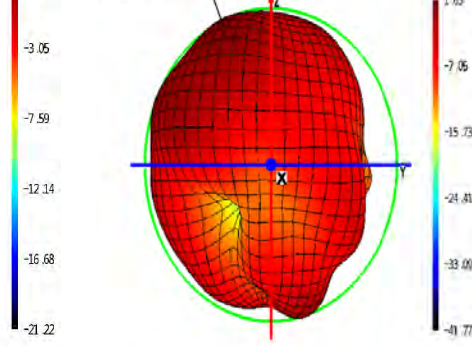

( GPS antenna ) + ( 2.4GWIFI/BT antenna ) apple

Map

MAX: 1.49dBi  
MIN: -21.22dBi

MAX: 1.63dBi  
MIN: -41.77dBi

( GPS antenna ) + ( 2.4G WIFI/BT antenna )

PolarGraphs/EtotalGraphs