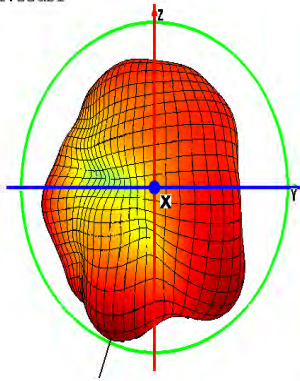

( GPS antenna ) + ( 2.4GWIFI/BT antenna ) apple

Map

MAX: 1.49dBi  
MIN: -21.22dBi

MAX: 1.63dBi  
MIN: -41.77dBi

( GPS antenna ) + ( 2.4G WIFI/BT antenna )

PolarGraphs/EtotalGraphs