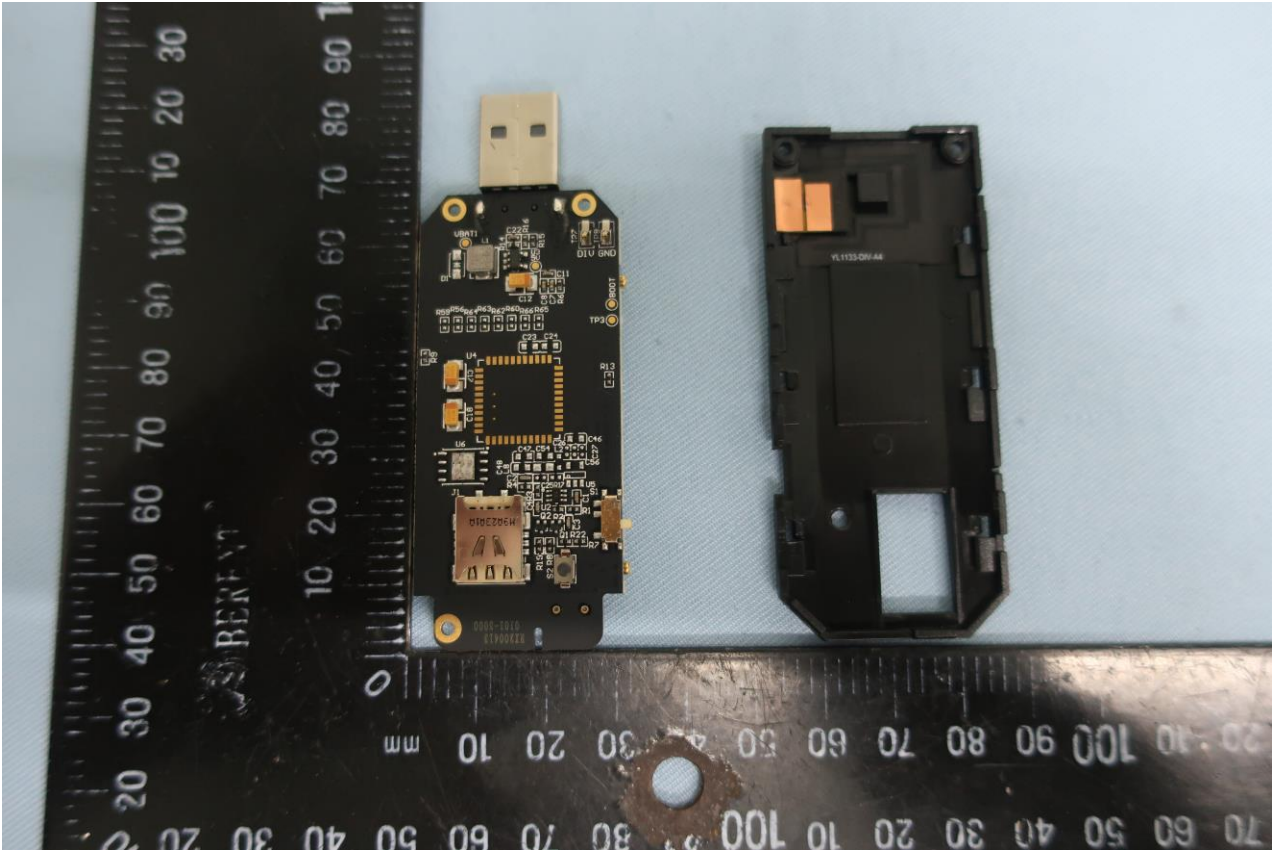

Brand Name: WHOOP / Model Name: WHT-25LT