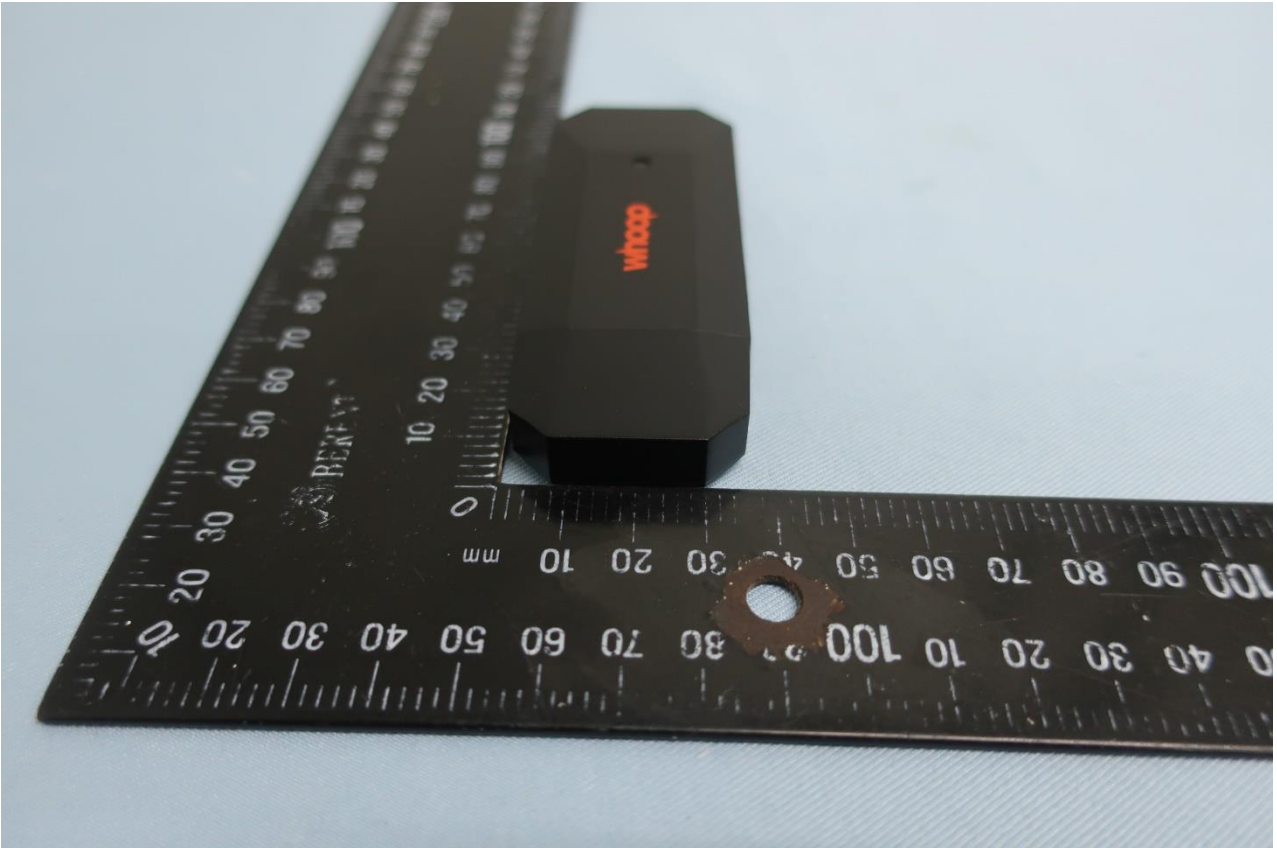

1. External Photograph of EUT

Brand Name: WHOOP / Model Name: WHT-25LT

Brand Name: WHOOP / Model Name: WHT-25LT

Brand Name: WHOOP / Model Name: WHT-25LT

Brand Name: WHOOP / Model Name: WHT-25LT

Brand Name: WHOOP / Model Name: WHT-25LT

Brand Name: WHOOP / Model Name: WHT-25LT