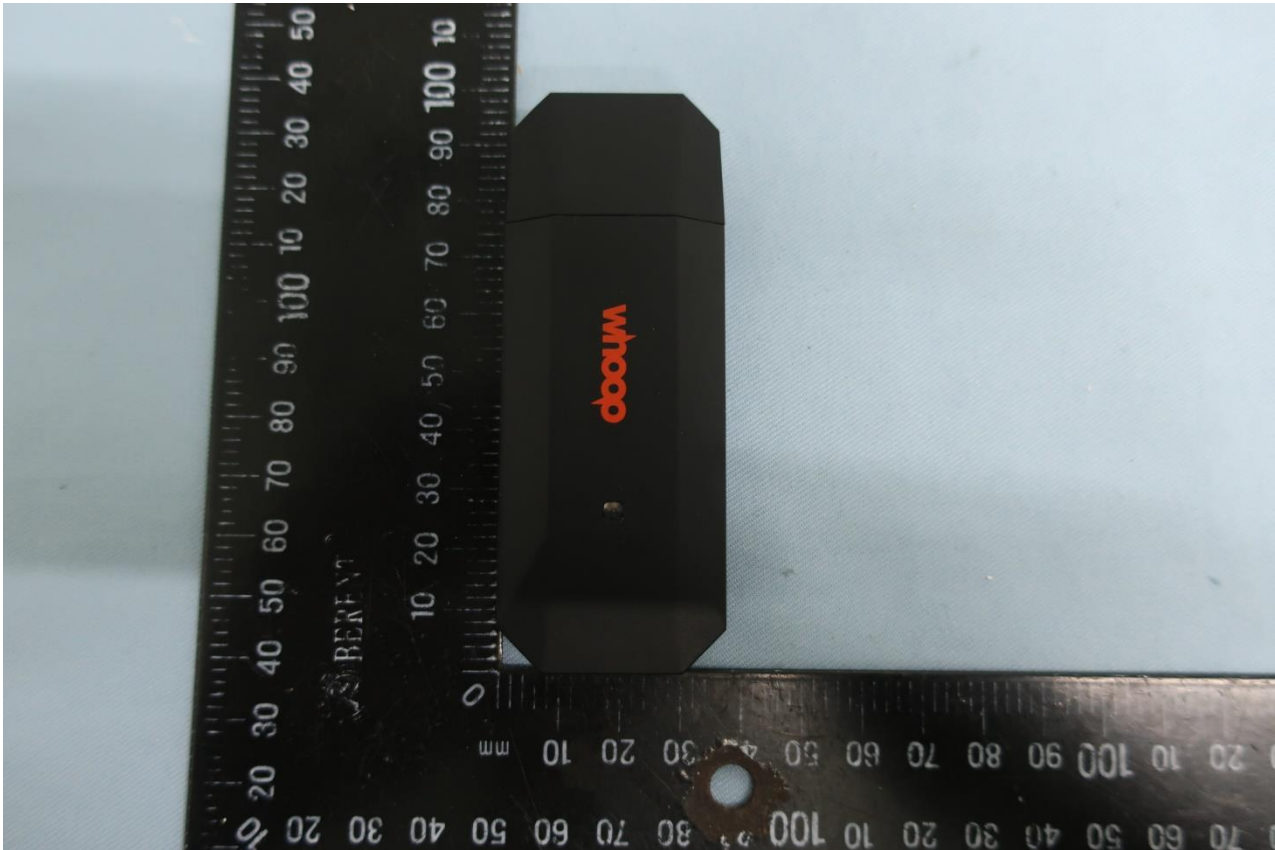

1. External Photograph of EUT

Brand Name: WHOOP / Model Name: WHT-25LT

Brand Name: WHOOP / Model Name: WHT-25LT

Brand Name: WHOOP / Model Name: WHT-25LT

Brand Name: WHOOP / Model Name: WHT-25LT

Brand Name: WHOOP / Model Name: WHT-25LT

Brand Name: WHOOP / Model Name: WHT-25LT