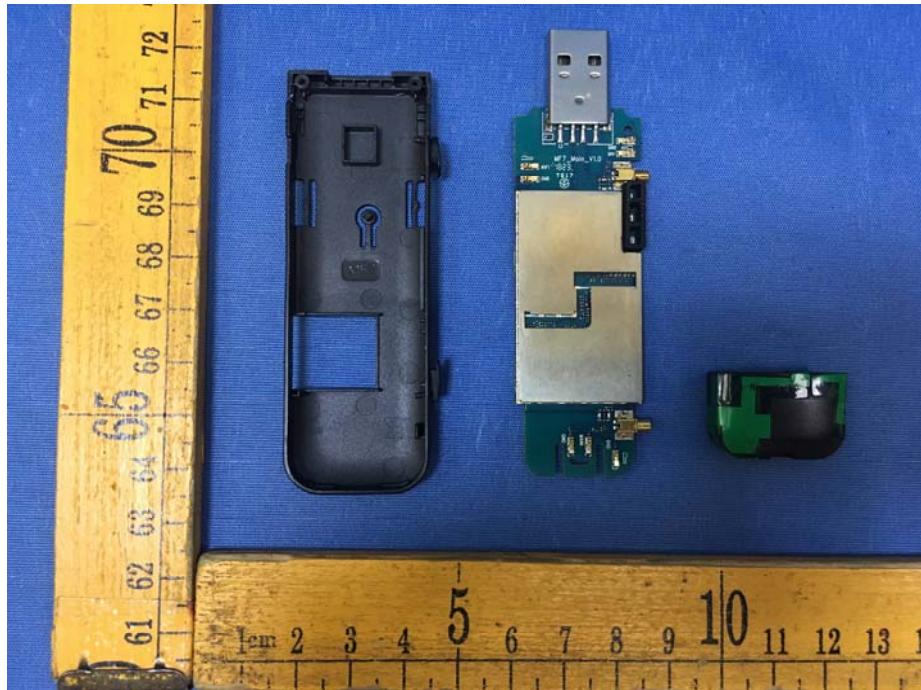

EUT – Internal View Model WHS-4LT FCC ID: 2AP7L-WHS4LT

Appendix WTS18S07116993W_Photo

Appendix WTS18S07116993W_Photo

====End=====