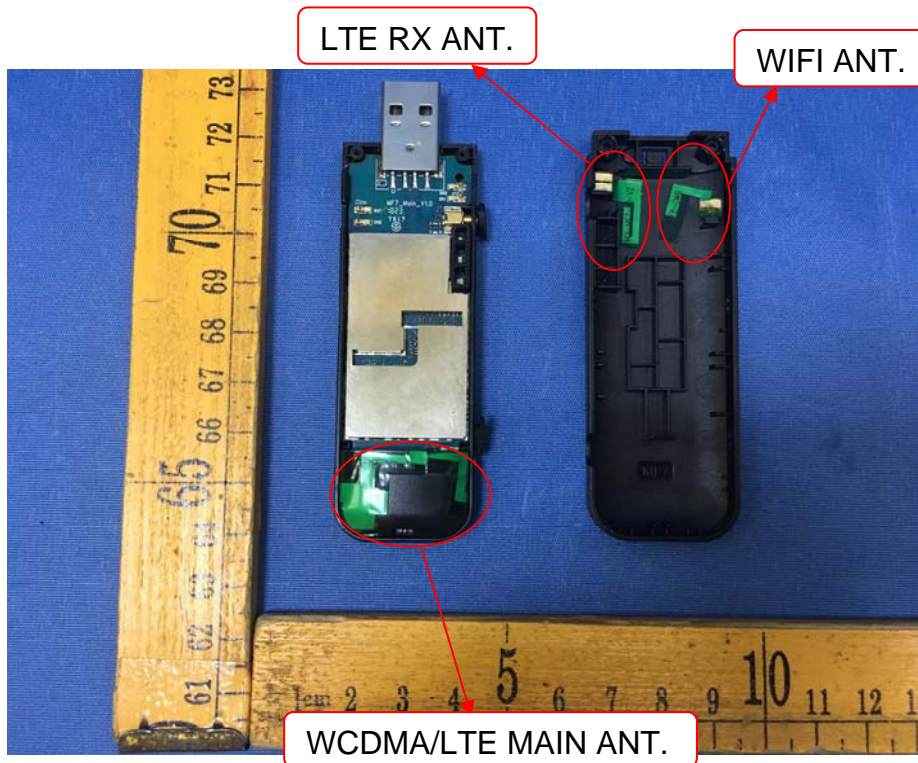

EUT – Internal View Model WHS-4LT FCC ID: 2AP7L-WHS4LT

Appendix WTS18S07116993W_Photo

Appendix WTS18S07116993W_Photo

====End=====