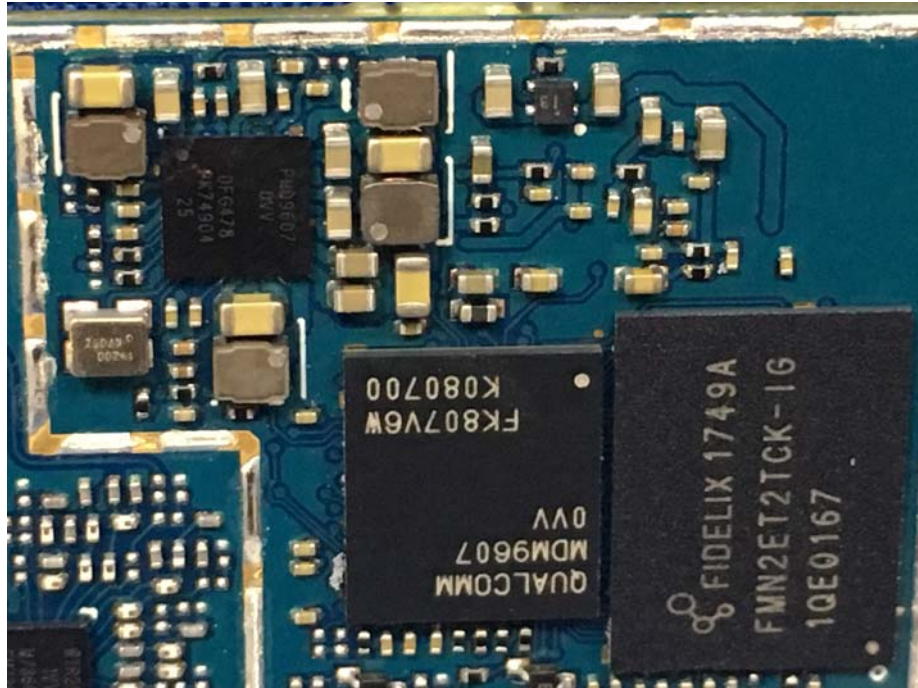

EUT – Internal View Model WHS-4LT FCC ID: 2AP7L-WHS4LT

Appendix WTS18S07116993W_Photo

Appendix WTS18S07116993W_Photo

====End=====