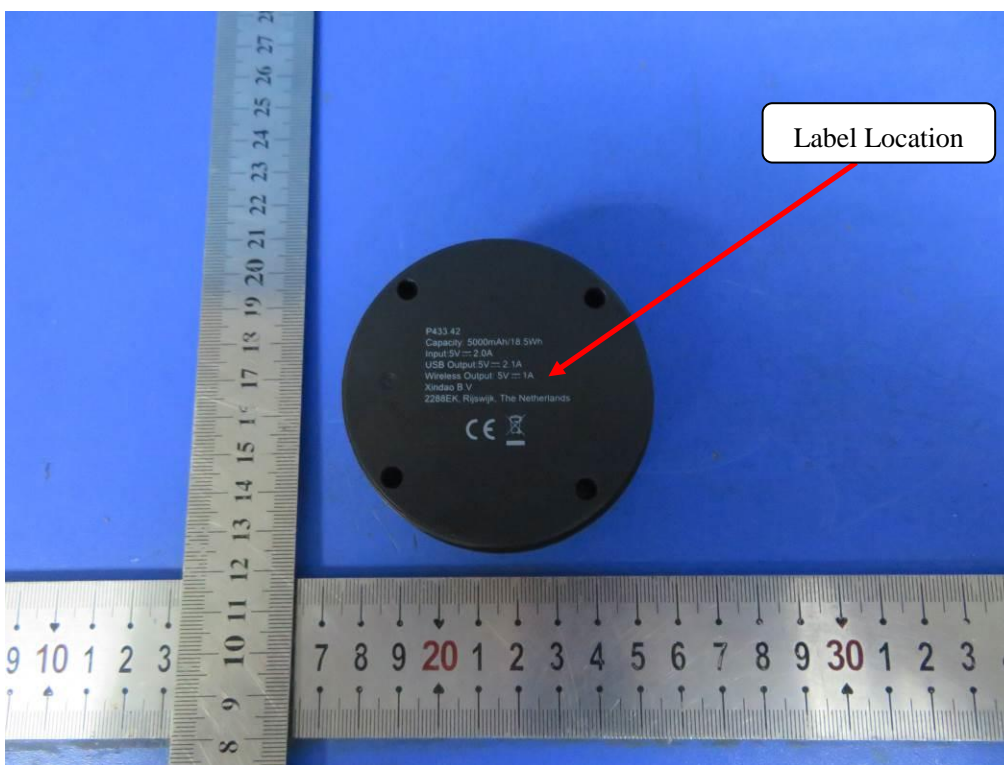

Label and Location

Bottle with wireless charging
Model No.: 62140
FCC ID: 2AP7I-62140
This device complies with part 18 of the FCC Rules.
Operation is subject to the following two conditions:
(1) This device may not cause harmful interference,
and (2) this device must accept any interference
received, including interference that may cause
undesired operation.

Size: 3.0x2.0cm

Bottle with wireless charging
Model No.: 62143
FCC ID: 2AP7I-62140
This device complies with part 18 of the FCC Rules.
Operation is subject to the following two conditions:
(1) This device may not cause harmful interference,
and (2) this device must accept any interference
received, including interference that may cause
undesired operation.

Size: 3.0x2.0cm