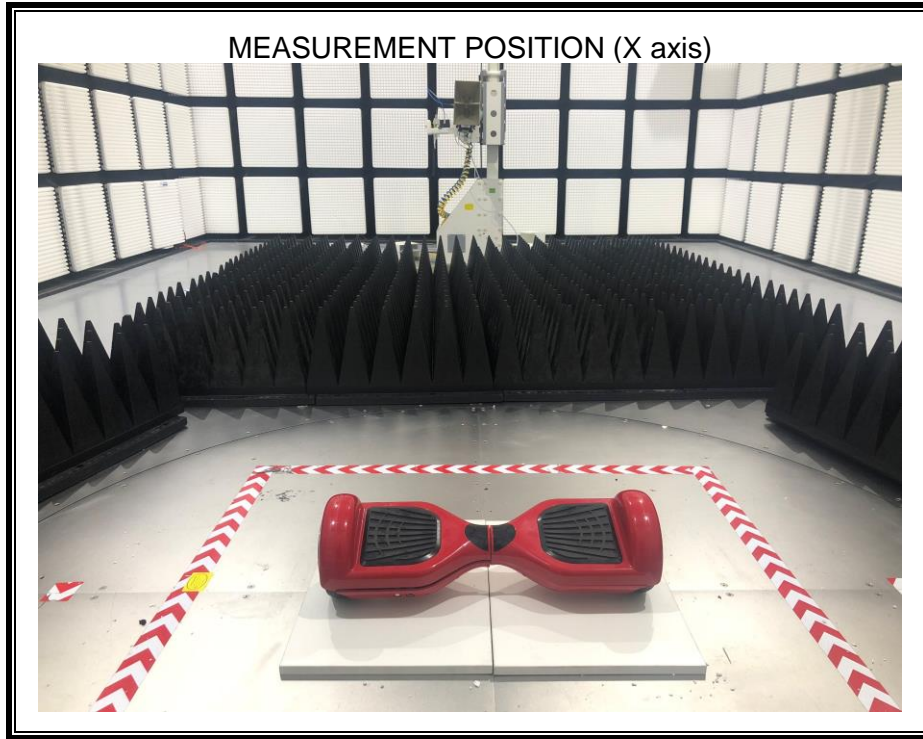

Appendix II

Setup Photographs

RADIATED RF MEASUREMENT SETUP (ABOVE 1 GHz)

MEASUREMENT POSITION (Z axis)

RADIATED RF MEASUREMENT SETUP (30MHz~1GHz)

POWERLINE CONDUCTED EMISSIONS MEASUREMENT SETUP