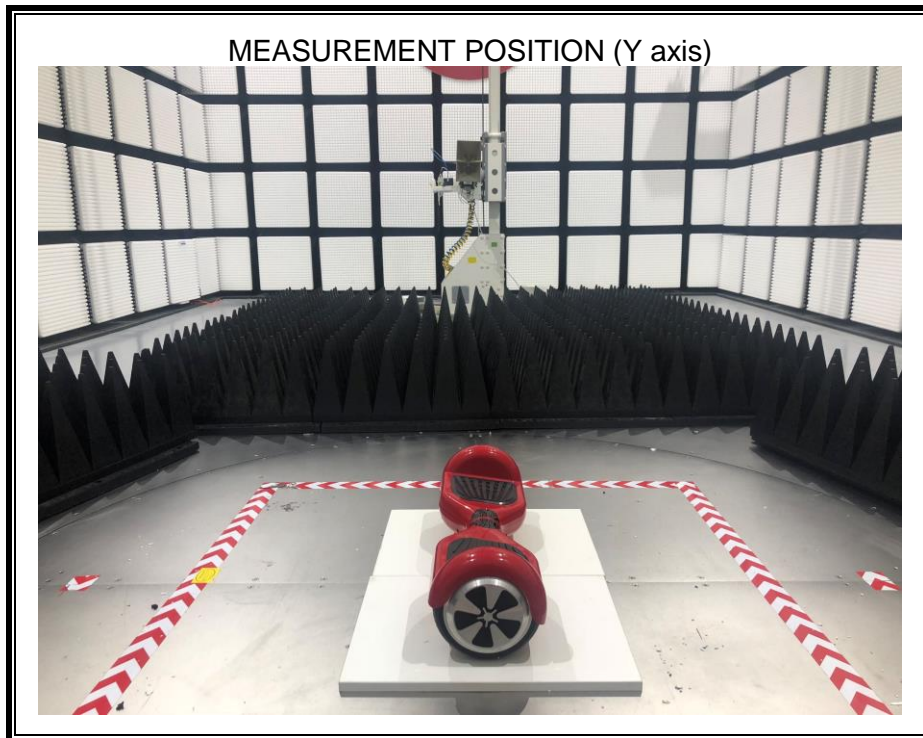

Appendix II

Setup Photographs

RADIATED RF MEASUREMENT SETUP (ABOVE 1 GHz)

MEASUREMENT POSITION (Z axis)

RADIATED RF MEASUREMENT SETUP (30MHz~1GHz)

POWERLINE CONDUCTED EMISSIONS MEASUREMENT SETUP