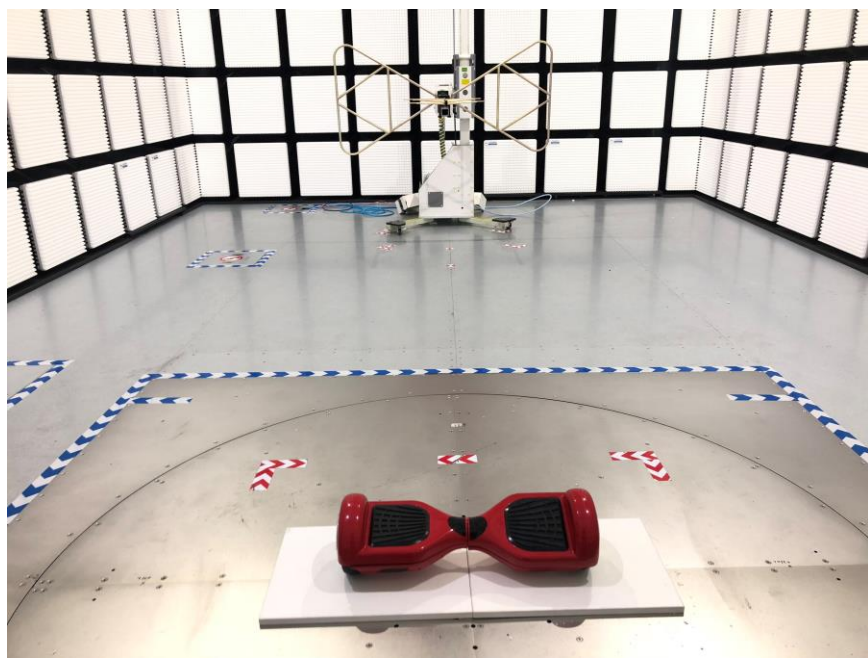

Appendix II

Setup Photographs

RADIATED RF MEASUREMENT SETUP (ABOVE 1 GHz)

MEASUREMENT POSITION (Z axis)

RADIATED RF MEASUREMENT SETUP (30MHz~1GHz)

POWERLINE CONDUCTED EMISSIONS MEASUREMENT SETUP