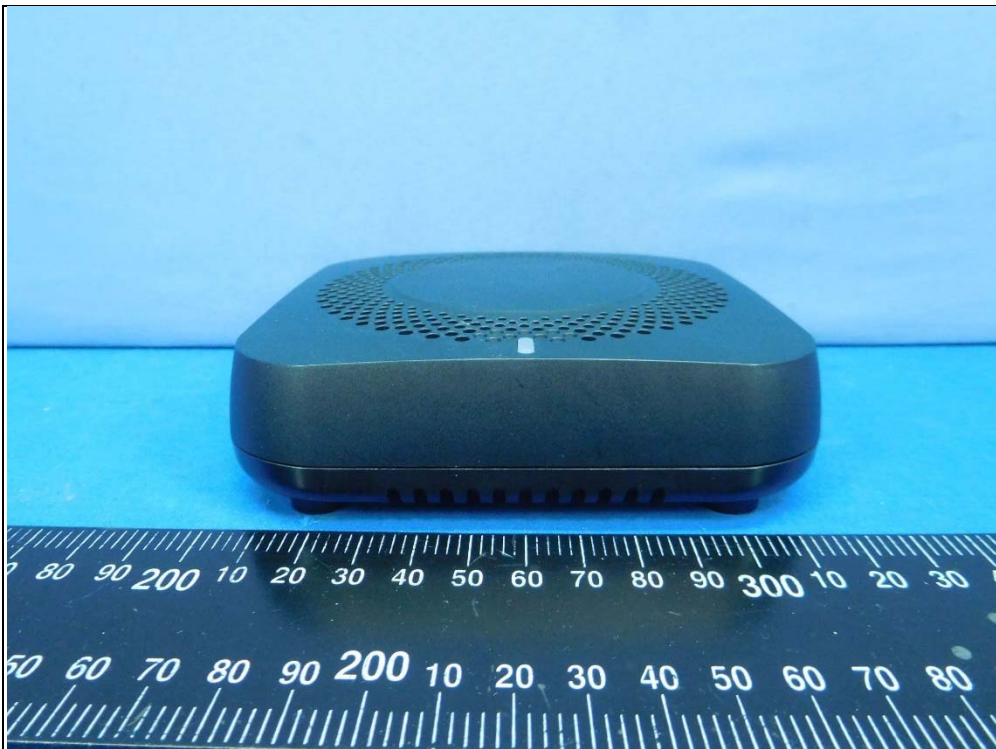

CONSTRUCTION PHOTOS OF EUT

Model No.: CYCQ24-120200U

Model No.: A3P-1200200VU

Model No.: WB-24J12FU