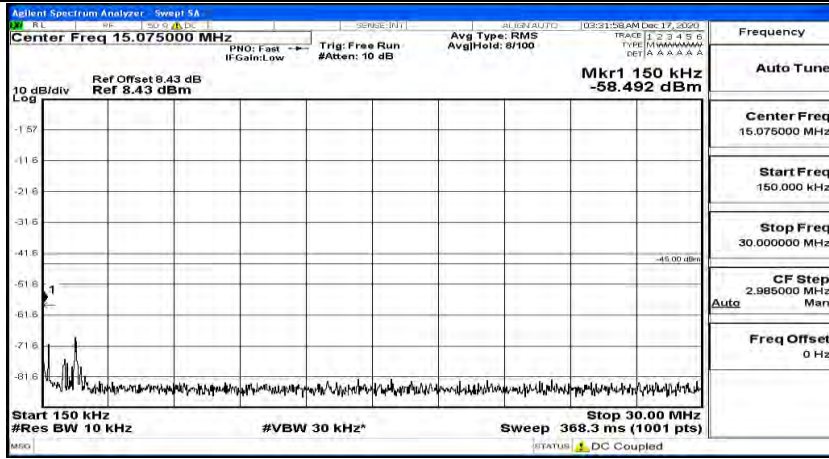

(Channel Bandwidth:20 MHz) LCH_16QAM_1RB#99

(Channel Bandwidth:20 MHz)_MCH_16QAM_1RB#0

(Channel Bandwidth:20 MHz)_MCH_16QAM_1RB#49

(Channel Bandwidth:20 MHz)_MCH_16QAM_1RB#99

(Channel Bandwidth:20 MHz)_HCH_16QAM_1RB#0