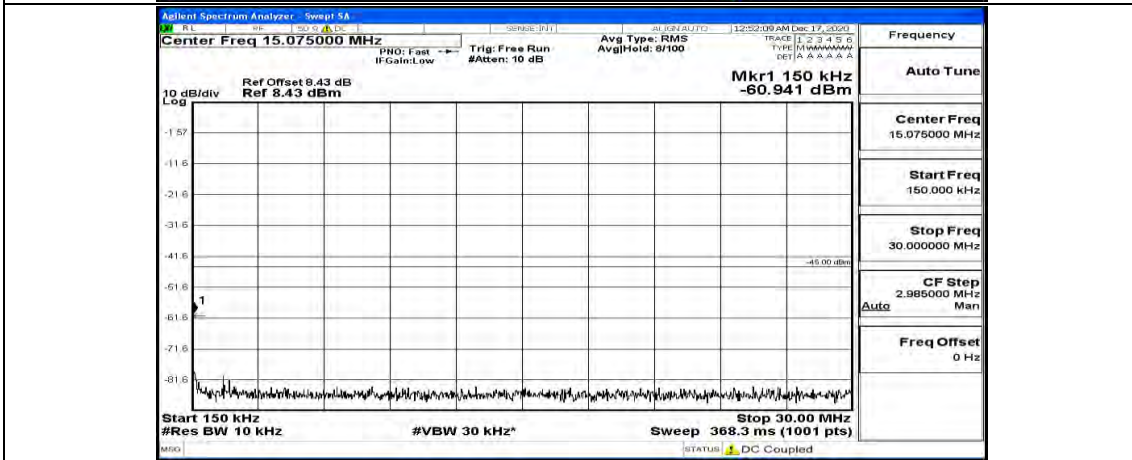

Channel Bandwidth: 10 MHz_HCH_16QAM_1RB#49

Channel Bandwidth: 15 MHz

(Channel Bandwidth:15 MHz)_LCH_QPSK_1RB#0

(Channel Bandwidth:15 MHz)_LCH_QPSK_1RB#37

(Channel Bandwidth:15 MHz)_LCH_QPSK_1RB#74

(Channel Bandwidth:15 MHz)_MCH_QPSK_1RB#0

(Channel Bandwidth:15 MHz)_MCH_QPSK_1RB#37

(Channel Bandwidth:15 MHz)_MCH_QPSK_1RB#74

(Channel Bandwidth:15 MHz)_HCH_QPSK_1RB#0

(Channel Bandwidth:15 MHz)_HCH_QPSK_1RB#37

(Channel Bandwidth:15 MHz)_HCH_QPSK_1RB#74