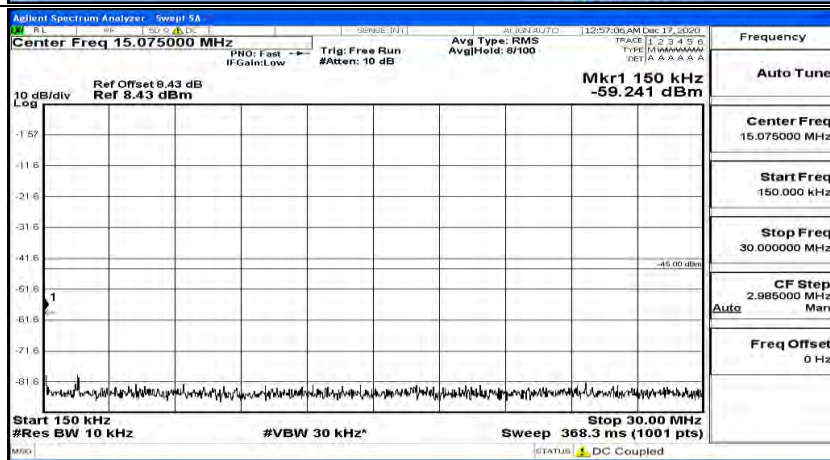

(Channel Bandwidth:15 MHz)_MCH_16QAM_1RB#74

(Channel Bandwidth:15 MHz)_HCH_16QAM_1RB#0

(Channel Bandwidth:15 MHz)_HCH_16QAM_1RB#37

(Channel Bandwidth:15 MHz)_HCH_16QAM_1RB#74

Channel Bandwidth: 20 MHz

(Channel Bandwidth:20 MHz)_LCH_QPSK_1RB#0