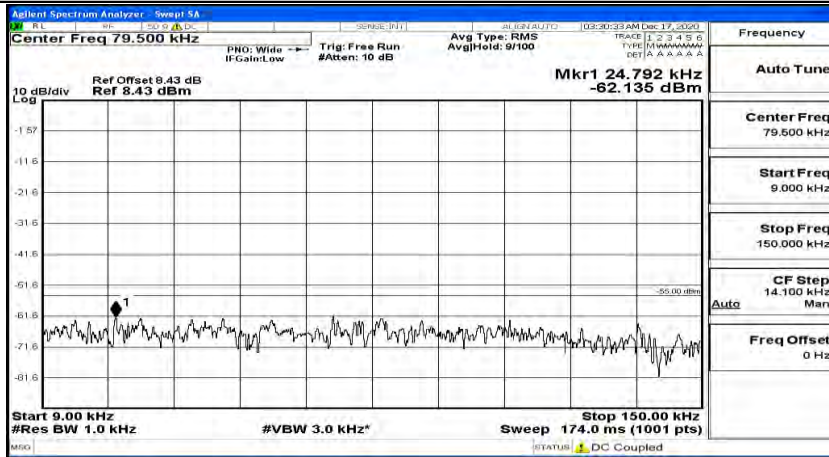

(Channel Bandwidth:20 MHz)_MCH_16QAM_1RB#0

(Channel Bandwidth:20 MHz)_MCH_16QAM_1RB#49