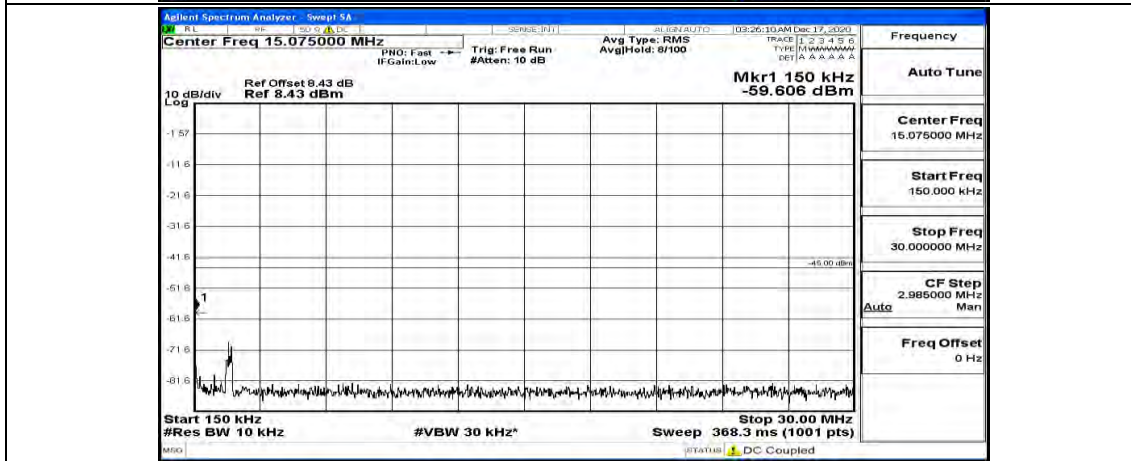

Channel Bandwidth: 10 MHz_HCH_16QAM_1RB#49

Channel Bandwidth: 15 MHz

(Channel Bandwidth:15 MHz)_LCH_QPSK_1RB#0

(Channel Bandwidth:15 MHz)_LCH_QPSK_1RB#37

(Channel Bandwidth:15 MHz)_LCH_QPSK_1RB#74

(Channel Bandwidth:15 MHz)_MCH_QPSK_1RB#0

(Channel Bandwidth:15 MHz)_MCH_QPSK_1RB#37

(Channel Bandwidth:15 MHz)_MCH_QPSK_1RB#74

(Channel Bandwidth:15 MHz)_HCH_QPSK_1RB#0

(Channel Bandwidth:15 MHz)_HCH_QPSK_1RB#37

(Channel Bandwidth:15 MHz)_HCH_QPSK_1RB#74