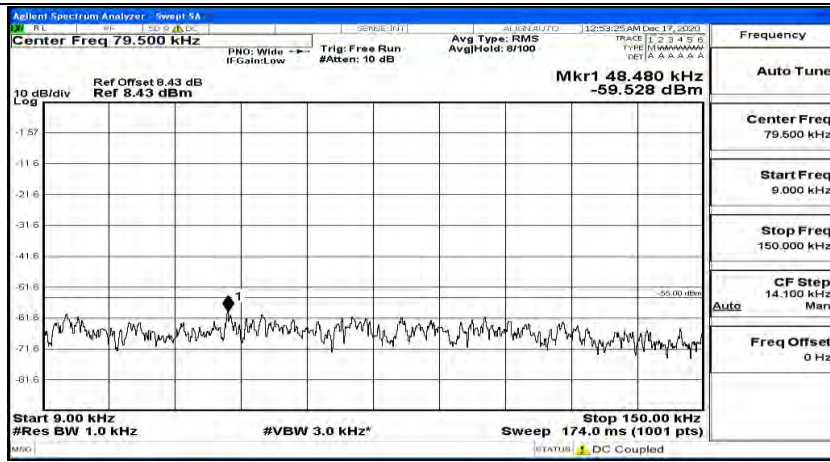

Channel Bandwidth: 10 MHz_HCH_16QAM_1RB#49

Channel Bandwidth: 15 MHz

(Channel Bandwidth:15 MHz)_LCH_QPSK_1RB#0

(Channel Bandwidth:15 MHz)_LCH_QPSK_1RB#37

(Channel Bandwidth:15 MHz)_LCH_QPSK_1RB#74

(Channel Bandwidth:15 MHz)_MCH_QPSK_1RB#0