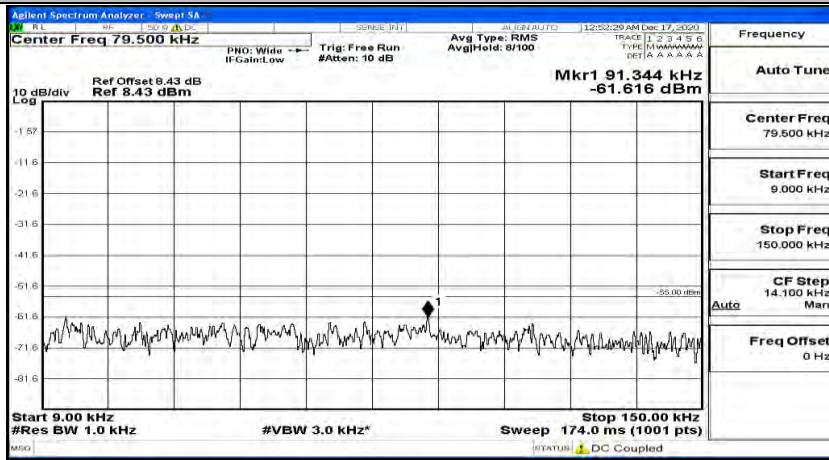

Channel Bandwidth: 10 MHz_HCH_16QAM_1RB#49

Channel Bandwidth: 15 MHz

(Channel Bandwidth:15 MHz)_LCH_QPSK_1RB#0

(Channel Bandwidth:15 MHz)_LCH_QPSK_1RB#37

(Channel Bandwidth:15 MHz)_LCH_QPSK_1RB#74

(Channel Bandwidth:15 MHz)_MCH_QPSK_1RB#0