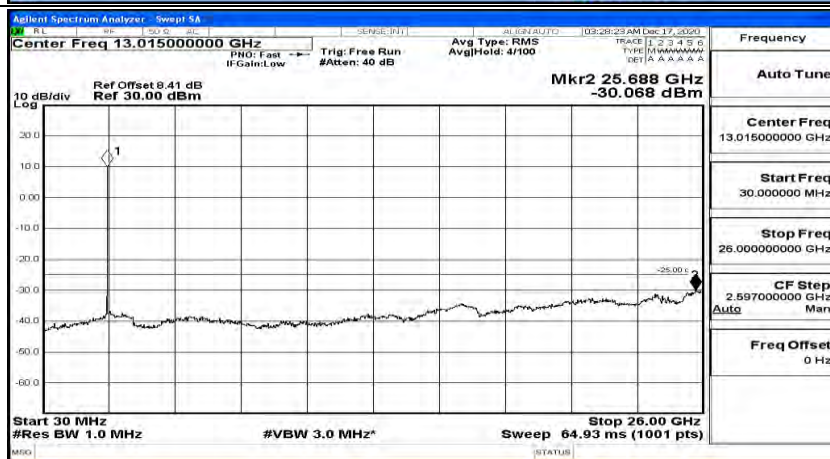

(Channel Bandwidth:15 MHz)_MCH_16QAM_1RB#74

(Channel Bandwidth:15 MHz)_HCH_16QAM_1RB#0

(Channel Bandwidth:15 MHz)_HCH_16QAM_1RB#37

(Channel Bandwidth:15 MHz)_HCH_16QAM_1RB#74

Channel Bandwidth: 20 MHz

(Channel Bandwidth:20 MHz)_LCH_QPSK_1RB#0