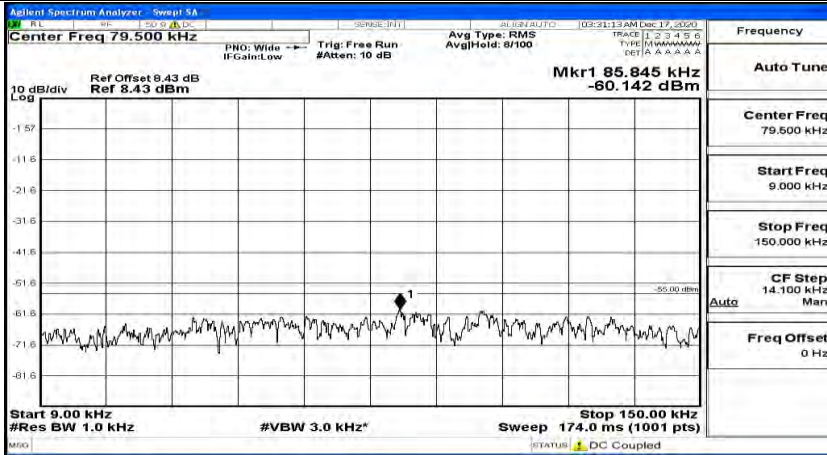

(Channel Bandwidth:20 MHz)_HCH_QPSK_1RB#0

(Channel Bandwidth:20 MHz)_HCH_QPSK_1RB#49