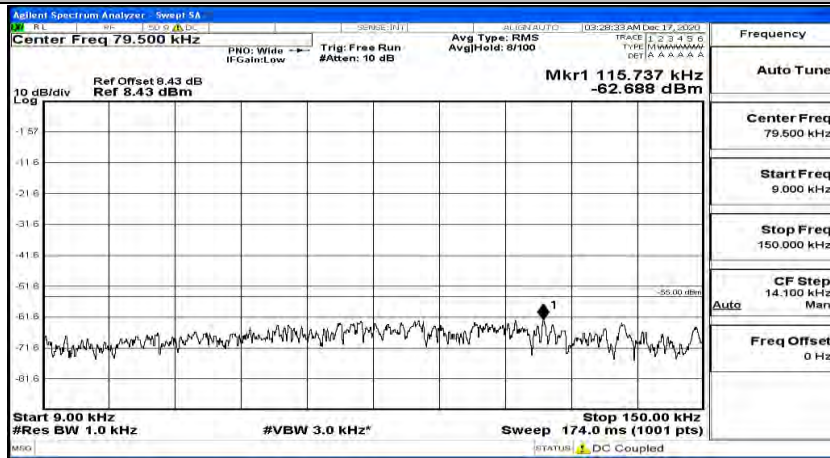

(Channel Bandwidth:15 MHz)_MCH_16QAM_1RB#74

(Channel Bandwidth:15 MHz)_HCH_16QAM_1RB#0

(Channel Bandwidth:15 MHz)_HCH_16QAM_1RB#37

(Channel Bandwidth:15 MHz)_HCH_16QAM_1RB#74

Channel Bandwidth: 20 MHz

(Channel Bandwidth:20 MHz)_LCH_QPSK_1RB#0