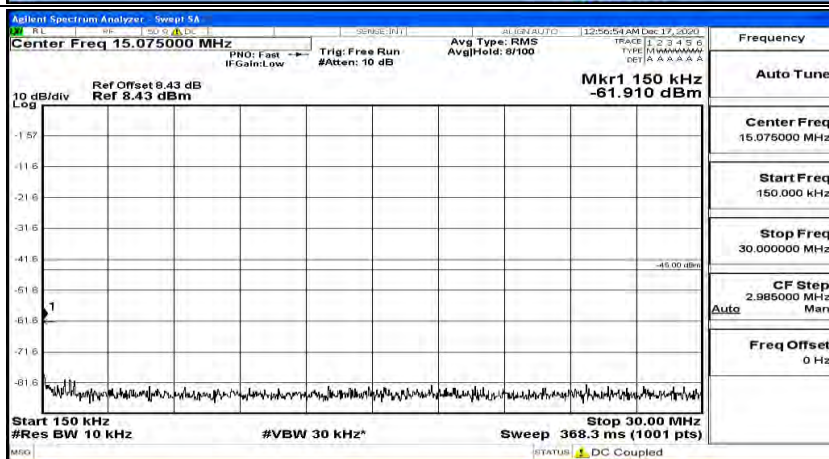

(Channel Bandwidth:15 MHz)_MCH_16QAM_1RB#74

(Channel Bandwidth:15 MHz)_HCH_16QAM_1RB#0

(Channel Bandwidth:15 MHz)_HCH_16QAM_1RB#37

(Channel Bandwidth:15 MHz)_HCH_16QAM_1RB#74

Channel Bandwidth: 20 MHz

(Channel Bandwidth:20 MHz)_LCH_QPSK_1RB#0