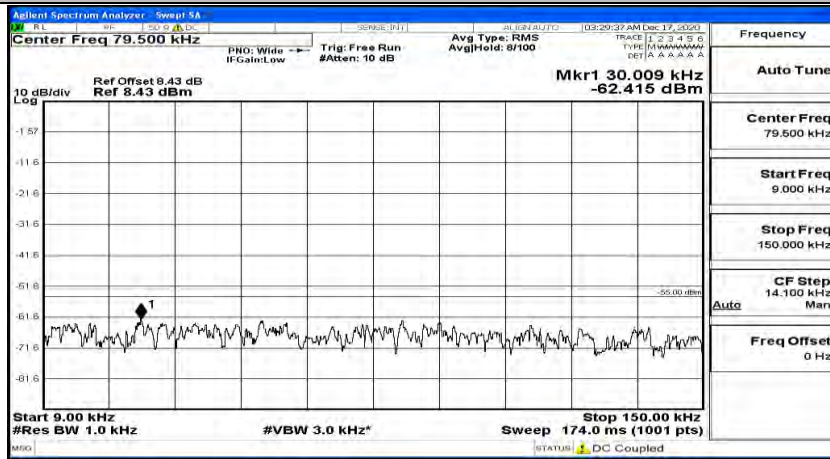

(Channel Bandwidth:20 MHz) LCH_16QAM_1RB#99