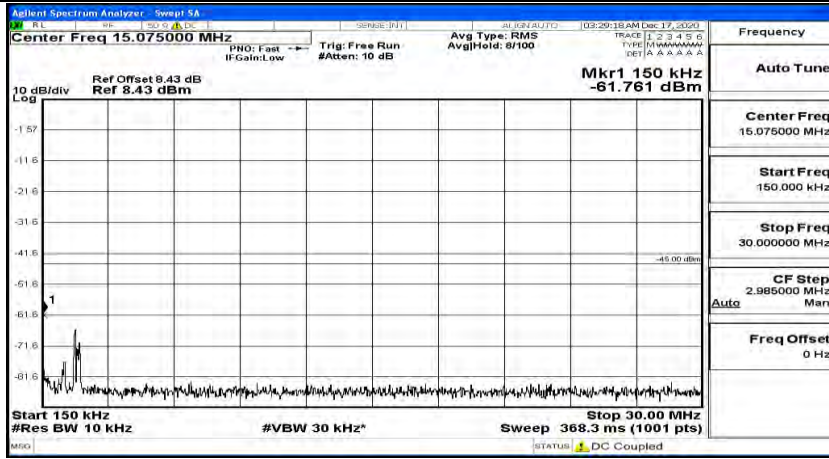

(Channel Bandwidth:20 MHz)_HCH_QPSK_1RB#0

(Channel Bandwidth:20 MHz)_HCH_QPSK_1RB#49

(Channel Bandwidth:20 MHz)_HCH_QPSK_1RB#99

(Channel Bandwidth:20 MHz)_LCH_16QAM_1RB#0

(Channel Bandwidth:20 MHz) LCH_16QAM_1RB#49