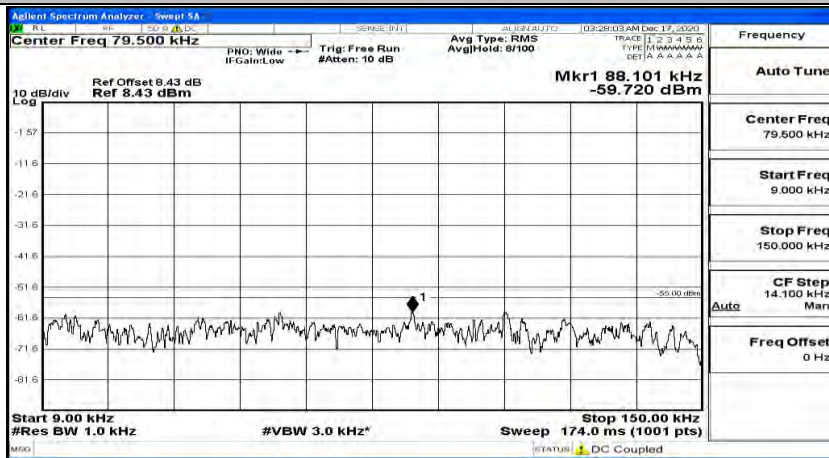

(Channel Bandwidth:15 MHz)_MCH_16QAM_1RB#74

(Channel Bandwidth:15 MHz)_HCH_16QAM_1RB#0

(Channel Bandwidth:15 MHz)_HCH_16QAM_1RB#37

(Channel Bandwidth:15 MHz)_HCH_16QAM_1RB#74

Channel Bandwidth: 20 MHz

(Channel Bandwidth:20 MHz)_LCH_QPSK_1RB#0