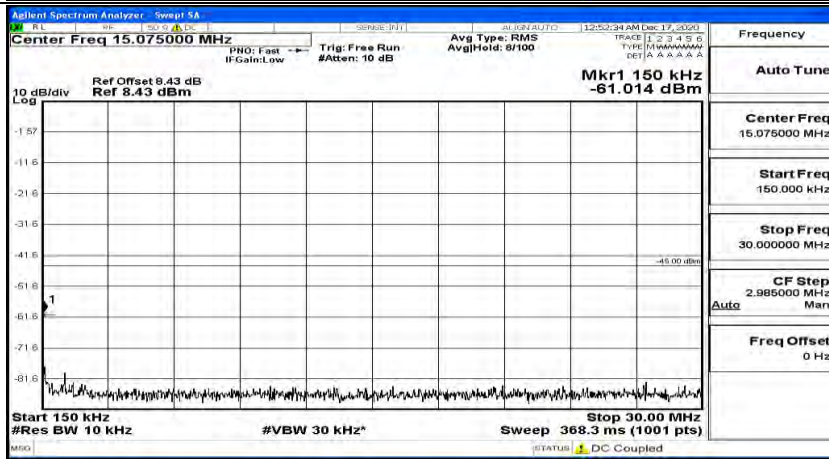

Channel Bandwidth: 10 MHz_HCH_16QAM_1RB#49

Channel Bandwidth: 15 MHz

(Channel Bandwidth:15 MHz)_LCH_QPSK_1RB#0

(Channel Bandwidth:15 MHz)_LCH_QPSK_1RB#37

(Channel Bandwidth:15 MHz)_LCH_QPSK_1RB#74

(Channel Bandwidth:15 MHz)_MCH_QPSK_1RB#0

(Channel Bandwidth:15 MHz)_MCH_QPSK_1RB#37

(Channel Bandwidth:15 MHz)_MCH_QPSK_1RB#74

(Channel Bandwidth:15 MHz)_HCH_QPSK_1RB#0

(Channel Bandwidth:15 MHz)_HCH_QPSK_1RB#37

(Channel Bandwidth:15 MHz)_HCH_QPSK_1RB#74