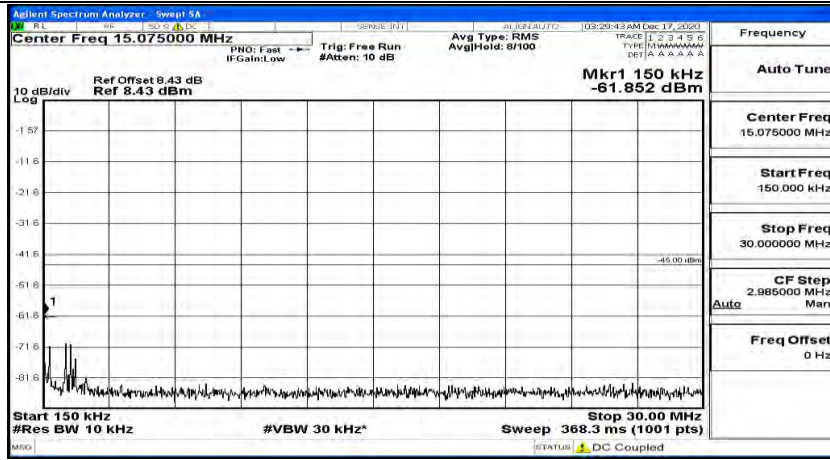

(Channel Bandwidth:20 MHz) LCH_16QAM_1RB#99