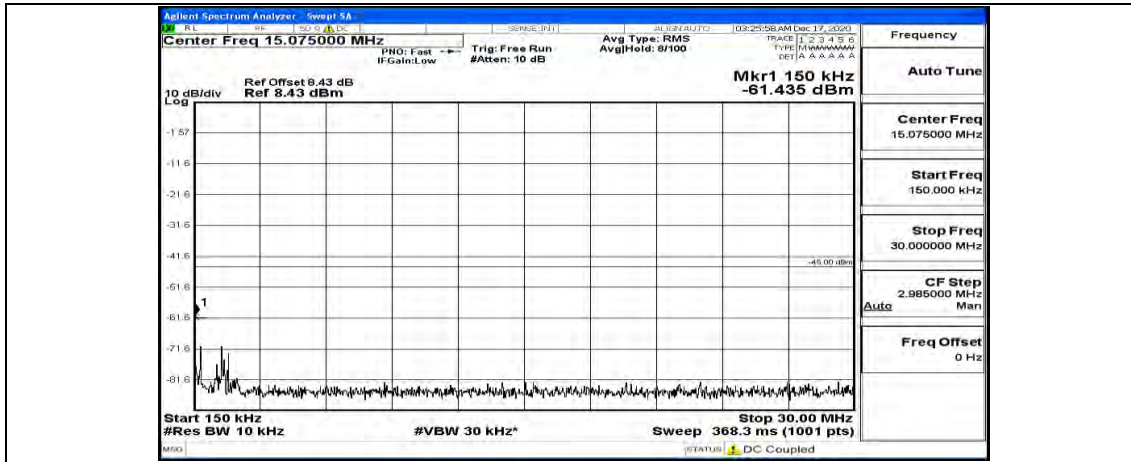

Channel Bandwidth: 10 MHz_HCH_16QAM_1RB#49

Channel Bandwidth: 15 MHz

(Channel Bandwidth:15 MHz)_LCH_QPSK_1RB#0

(Channel Bandwidth:15 MHz)_LCH_QPSK_1RB#37

(Channel Bandwidth:15 MHz)_LCH_QPSK_1RB#74

(Channel Bandwidth:15 MHz)_MCH_QPSK_1RB#0

(Channel Bandwidth:15 MHz)_MCH_QPSK_1RB#37

(Channel Bandwidth:15 MHz)_MCH_QPSK_1RB#74

(Channel Bandwidth:15 MHz)_HCH_QPSK_1RB#0

(Channel Bandwidth:15 MHz)_HCH_QPSK_1RB#37

(Channel Bandwidth:15 MHz)_HCH_QPSK_1RB#74