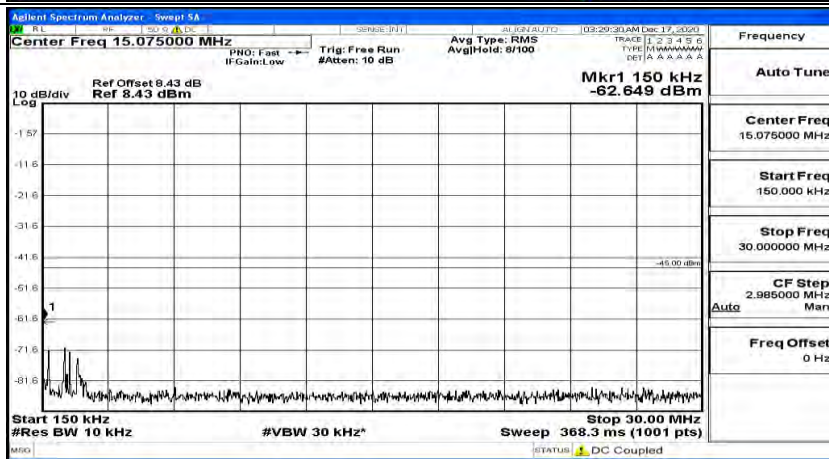

(Channel Bandwidth:20 MHz)_HCH_QPSK_1RB#0

(Channel Bandwidth:20 MHz)_HCH_QPSK_1RB#49

(Channel Bandwidth:20 MHz)_HCH_QPSK_1RB#99

(Channel Bandwidth:20 MHz)_LCH_16QAM_1RB#0

(Channel Bandwidth:20 MHz) LCH_16QAM_1RB#49