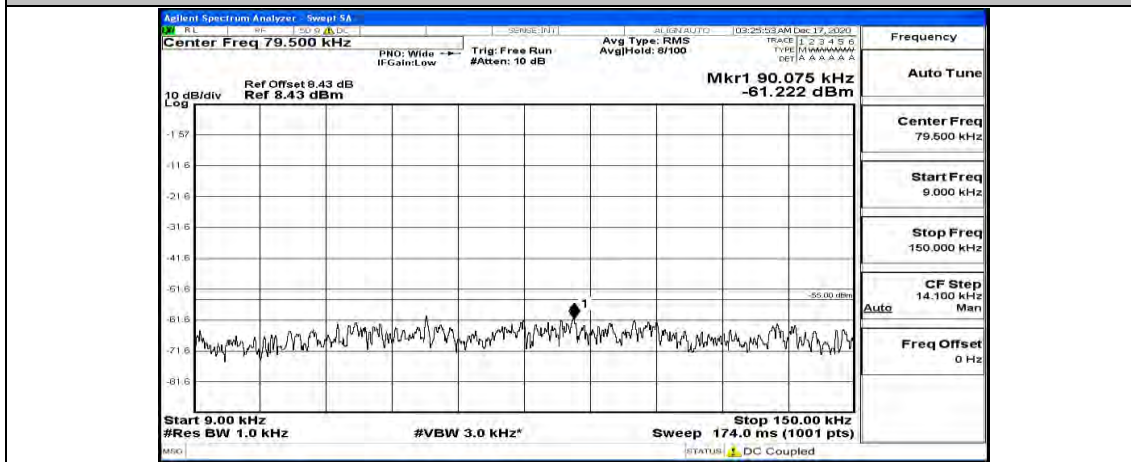

Channel Bandwidth: 10 MHz_HCH_16QAM_1RB#49

Channel Bandwidth: 15 MHz

(Channel Bandwidth:15 MHz)_LCH_QPSK_1RB#0

(Channel Bandwidth:15 MHz)_LCH_QPSK_1RB#37

(Channel Bandwidth:15 MHz)_LCH_QPSK_1RB#74

(Channel Bandwidth:15 MHz)_MCH_QPSK_1RB#0