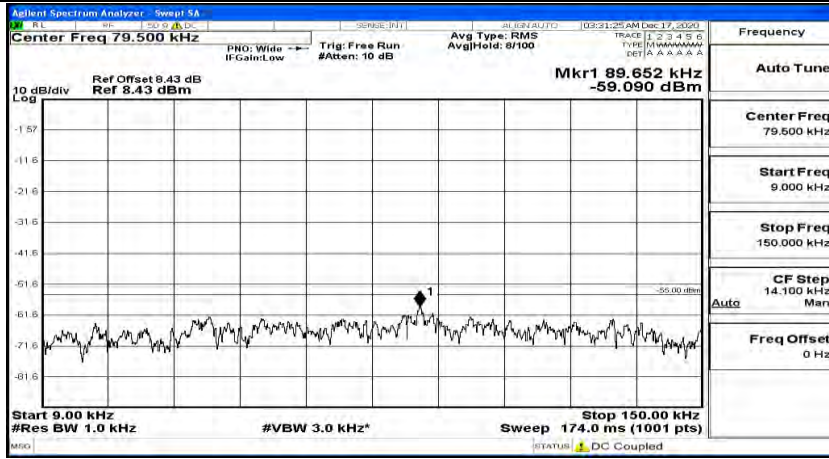

(Channel Bandwidth:20 MHz)_HCH_QPSK_1RB#99