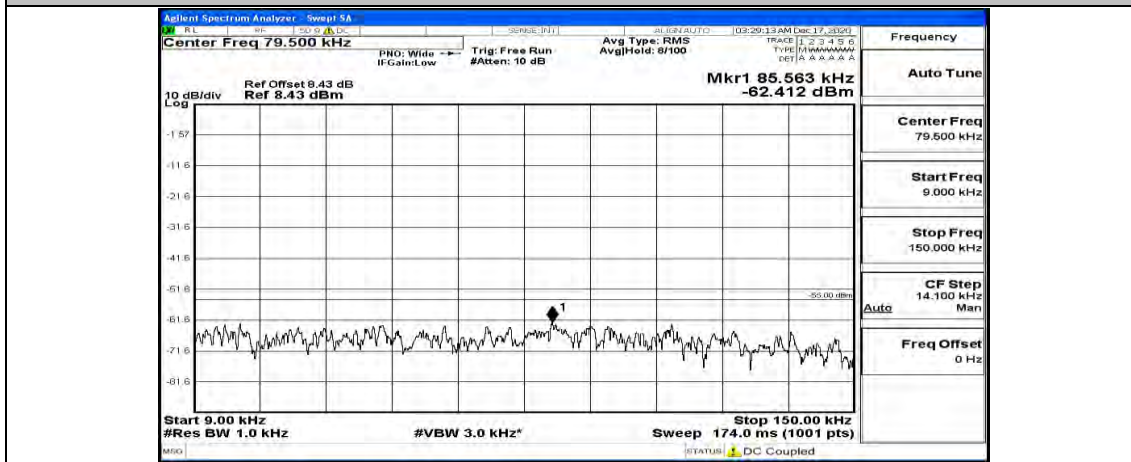

(Channel Bandwidth:20 MHz)_HCH_QPSK_1RB#0

(Channel Bandwidth:20 MHz)_HCH_QPSK_1RB#49

(Channel Bandwidth:20 MHz)_HCH_QPSK_1RB#99

(Channel Bandwidth:20 MHz)_LCH_16QAM_1RB#0

(Channel Bandwidth:20 MHz) LCH_16QAM_1RB#49