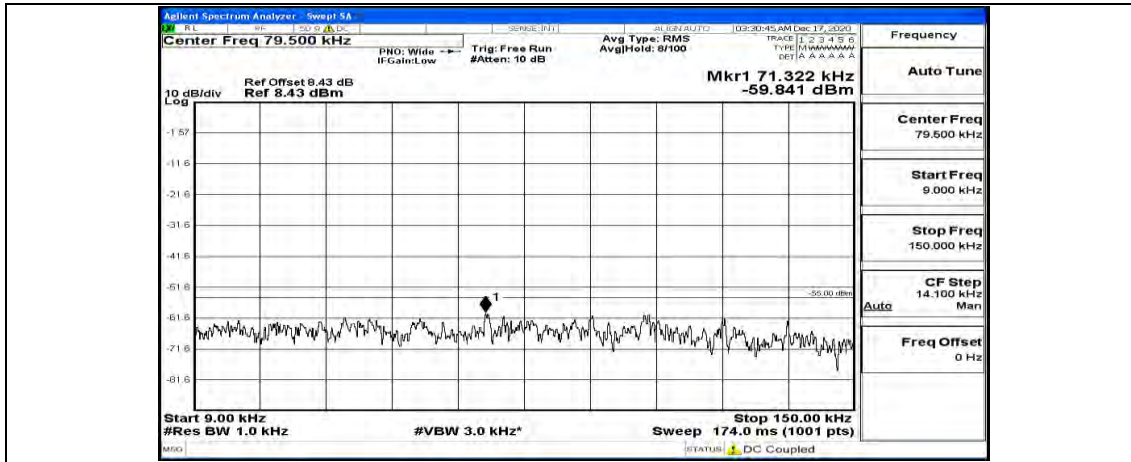

(Channel Bandwidth:20 MHz)_MCH_16QAM_1RB#99