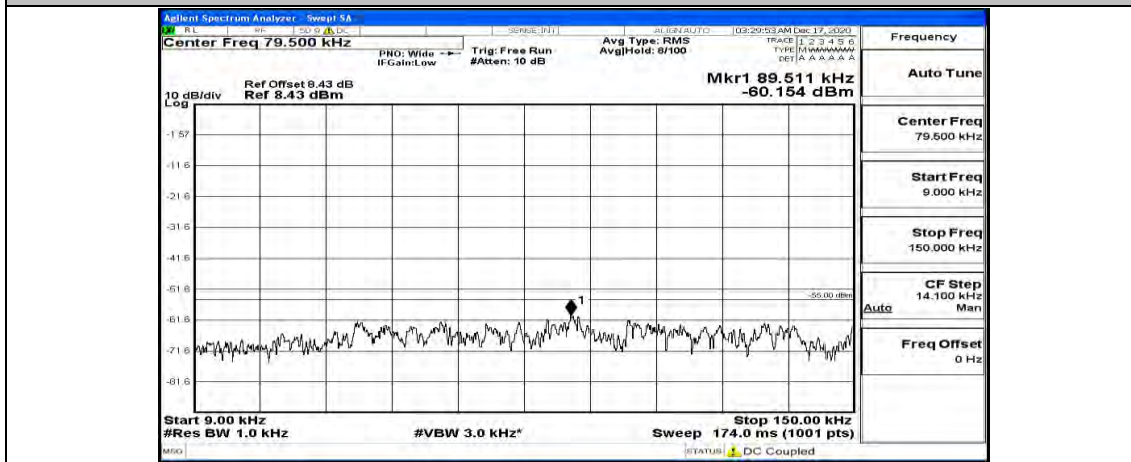

(Channel Bandwidth:20 MHz)_LCH_QPSK_1RB#49

(Channel Bandwidth:20 MHz)_LCH_QPSK_1RB#99

(Channel Bandwidth:20 MHz)_MCH_QPSK_1RB#0

(Channel Bandwidth:20 MHz)_MCH_QPSK_1RB#49

(Channel Bandwidth:20 MHz)_MCH_QPSK_1RB#99