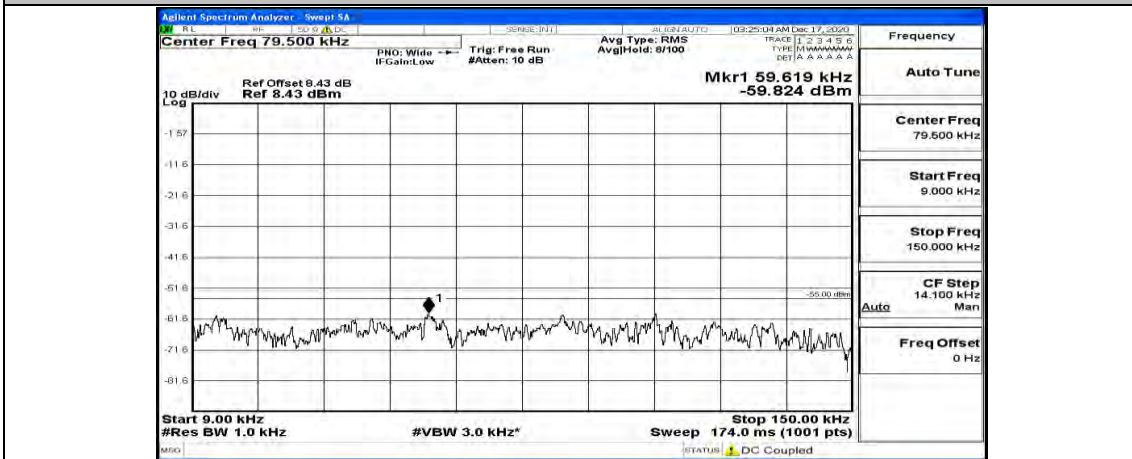

Channel Bandwidth: 10 MHz_HCH_16QAM_1RB#49

Channel Bandwidth: 15 MHz

(Channel Bandwidth:15 MHz)_LCH_QPSK_1RB#0

(Channel Bandwidth:15 MHz)_LCH_QPSK_1RB#37

(Channel Bandwidth:15 MHz)_LCH_QPSK_1RB#74

(Channel Bandwidth:15 MHz)_MCH_QPSK_1RB#0