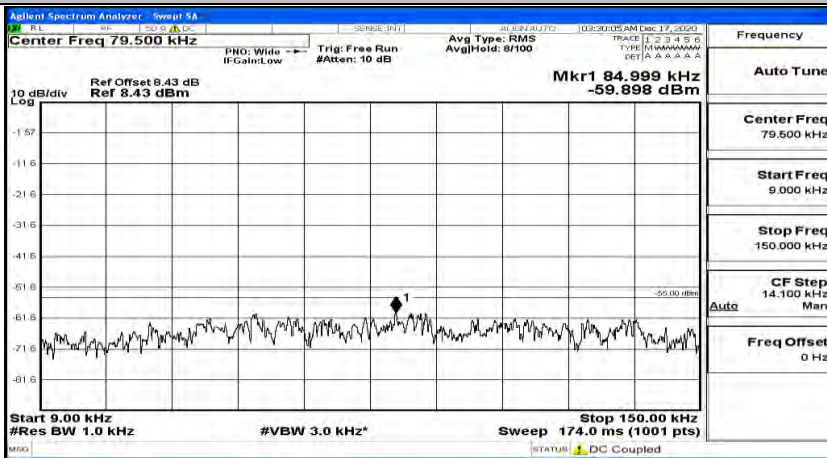

(Channel Bandwidth:20 MHz)_LCH_QPSK_1RB#49

(Channel Bandwidth:20 MHz)_LCH_QPSK_1RB#99

(Channel Bandwidth:20 MHz)_MCH_QPSK_1RB#0

(Channel Bandwidth:20 MHz)_MCH_QPSK_1RB#49

(Channel Bandwidth:20 MHz)_MCH_QPSK_1RB#99