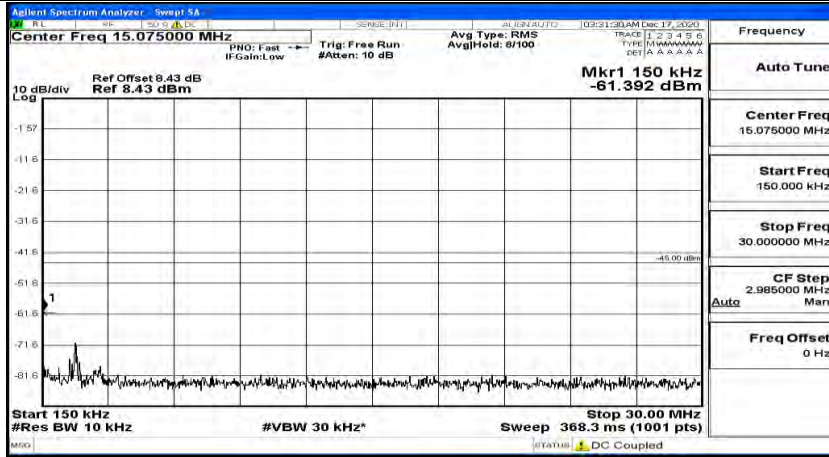

(Channel Bandwidth:20 MHz)_HCH_QPSK_1RB#99