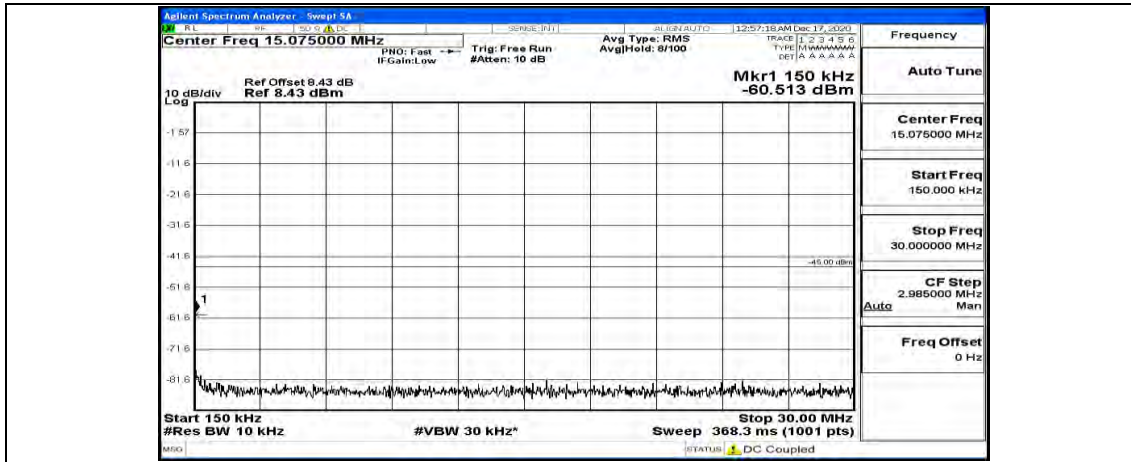

(Channel Bandwidth:20 MHz)_HCH_QPSK_1RB#0

(Channel Bandwidth:20 MHz)_HCH_QPSK_1RB#49

(Channel Bandwidth:20 MHz)_HCH_QPSK_1RB#99

(Channel Bandwidth:20 MHz)_LCH_16QAM_1RB#0

(Channel Bandwidth:20 MHz) LCH_16QAM_1RB#49