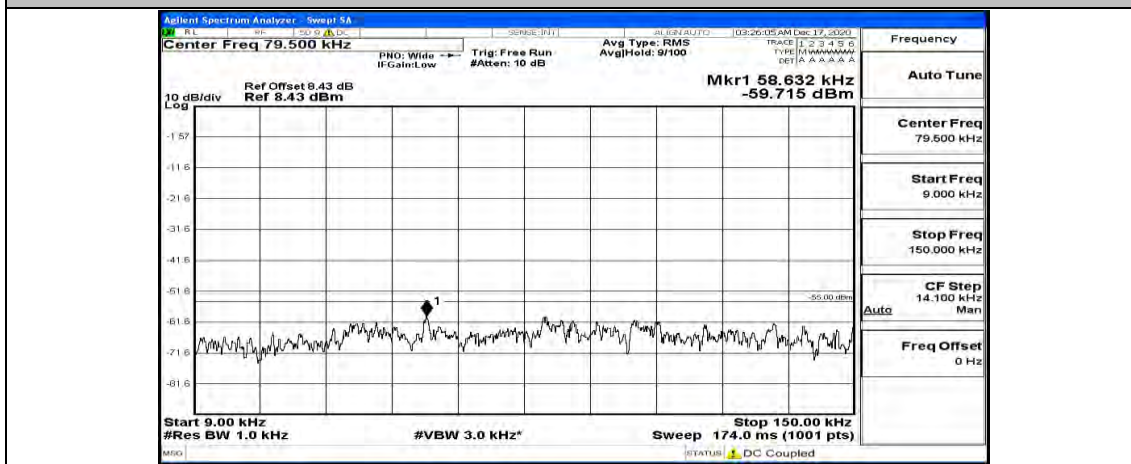

(Channel Bandwidth:15 MHz)_MCH_QPSK_1RB#37