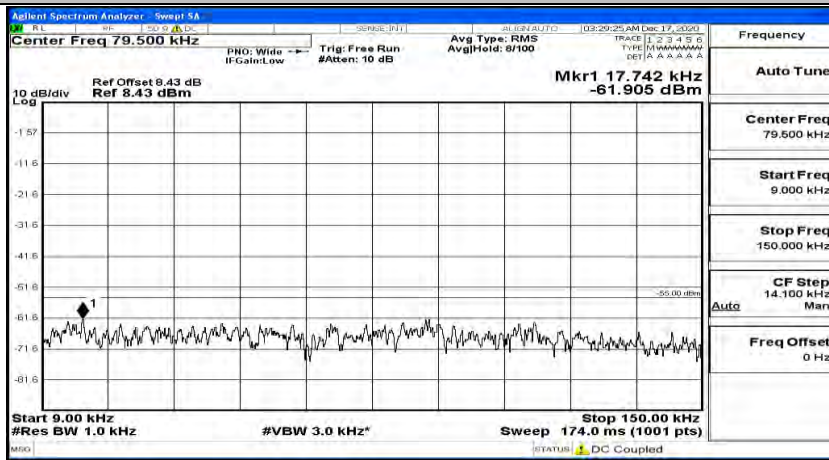

(Channel Bandwidth:20 MHz)_HCH_QPSK_1RB#0

(Channel Bandwidth:20 MHz)_HCH_QPSK_1RB#49

(Channel Bandwidth:20 MHz)_HCH_QPSK_1RB#99

(Channel Bandwidth:20 MHz)_LCH_16QAM_1RB#0

(Channel Bandwidth:20 MHz) LCH_16QAM_1RB#49