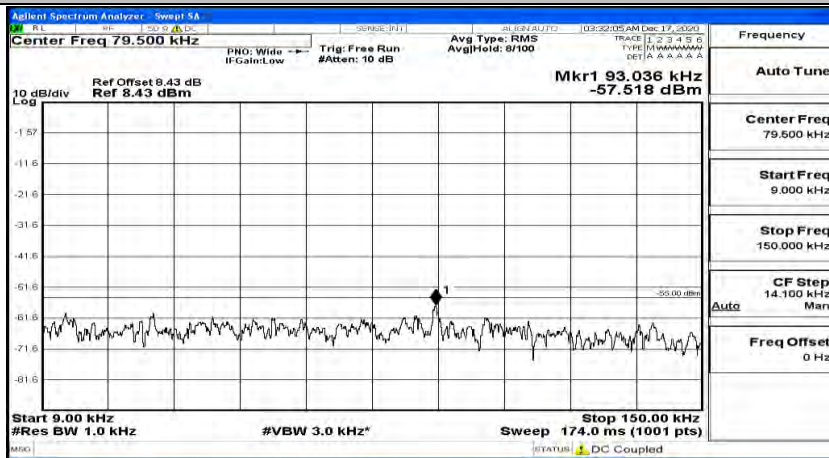

(Channel Bandwidth:20 MHz) HCH_16QAM_1RB#49