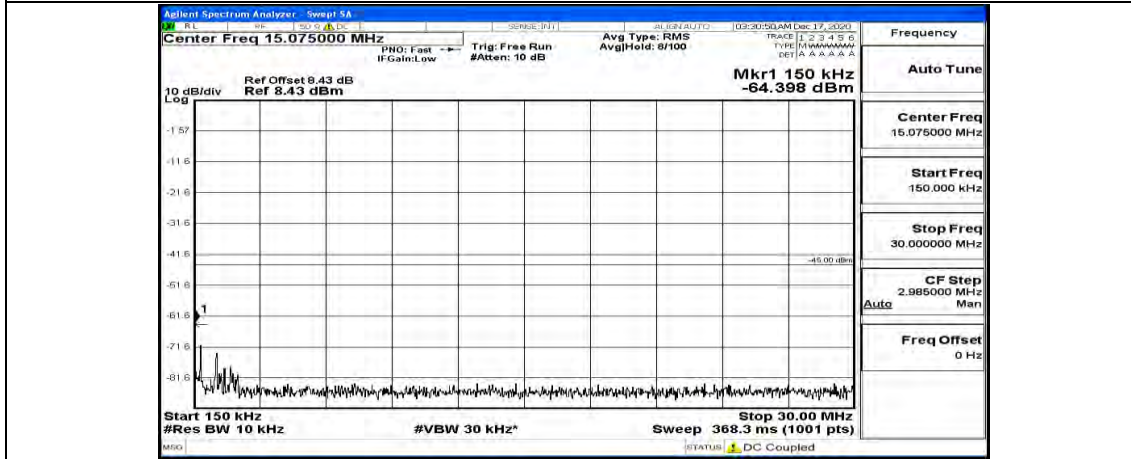

(Channel Bandwidth:20 MHz)_MCH_16QAM_1RB#99