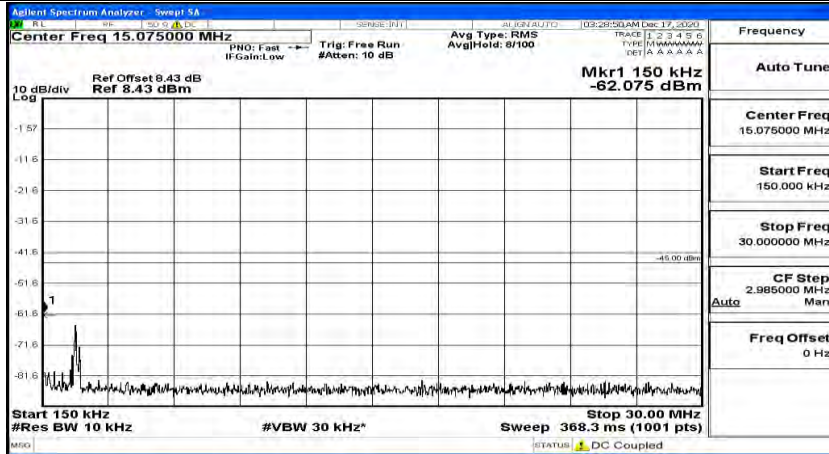

(Channel Bandwidth:20 MHz)_LCH_QPSK_1RB#99