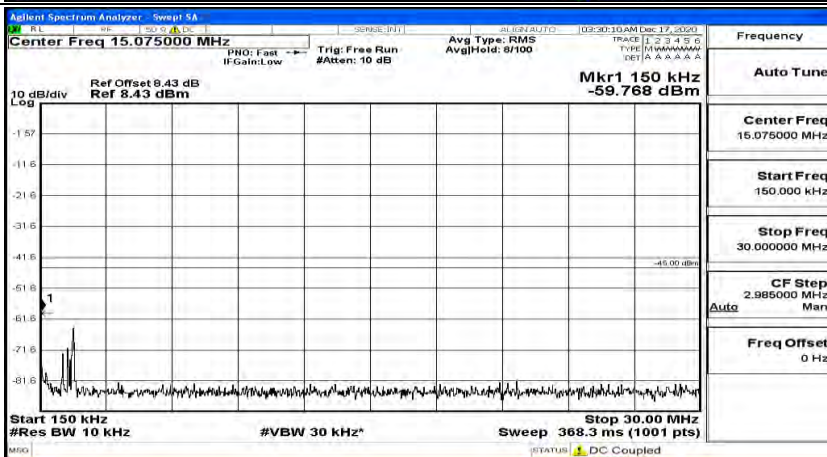

(Channel Bandwidth:20 MHz)_LCH_QPSK_1RB#49

(Channel Bandwidth:20 MHz)_LCH_QPSK_1RB#99

(Channel Bandwidth:20 MHz)_MCH_QPSK_1RB#0

(Channel Bandwidth:20 MHz)_MCH_QPSK_1RB#49

(Channel Bandwidth:20 MHz)_MCH_QPSK_1RB#99