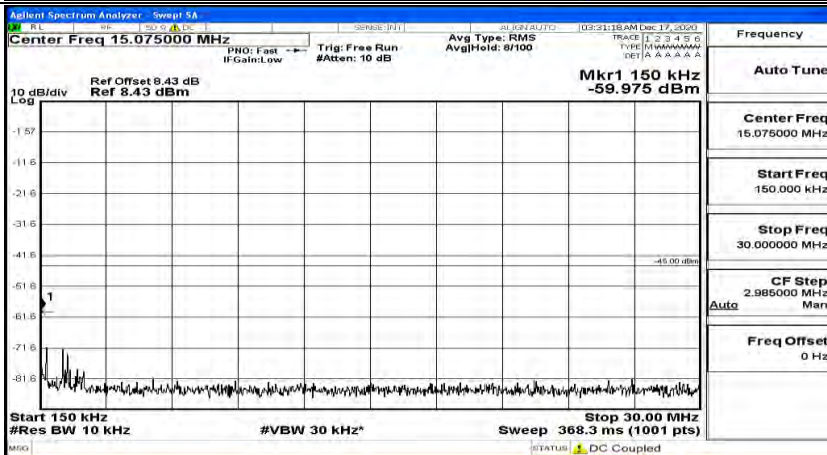

(Channel Bandwidth:20 MHz)_HCH_QPSK_1RB#0

(Channel Bandwidth:20 MHz)_HCH_QPSK_1RB#49