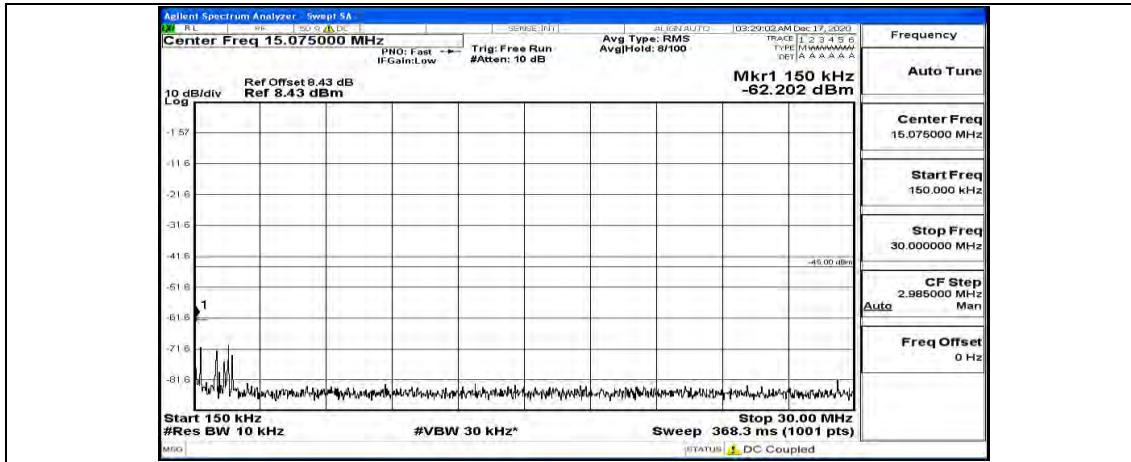

(Channel Bandwidth:20 MHz)_MCH_QPSK_1RB#0