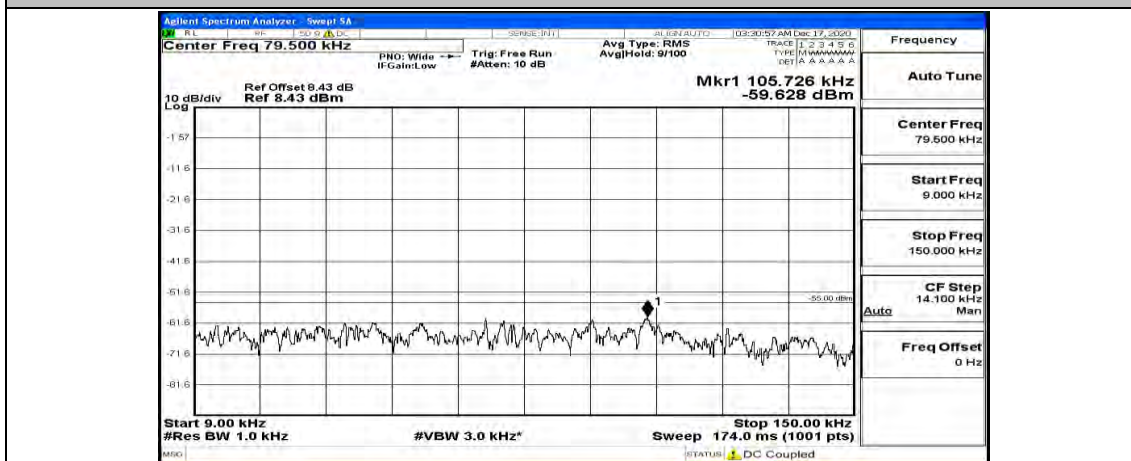

(Channel Bandwidth:20 MHz) LCH_16QAM_1RB#99

(Channel Bandwidth:20 MHz)_MCH_16QAM_1RB#0

(Channel Bandwidth:20 MHz)_MCH_16QAM_1RB#49

(Channel Bandwidth:20 MHz)_MCH_16QAM_1RB#99

(Channel Bandwidth:20 MHz)_HCH_16QAM_1RB#0