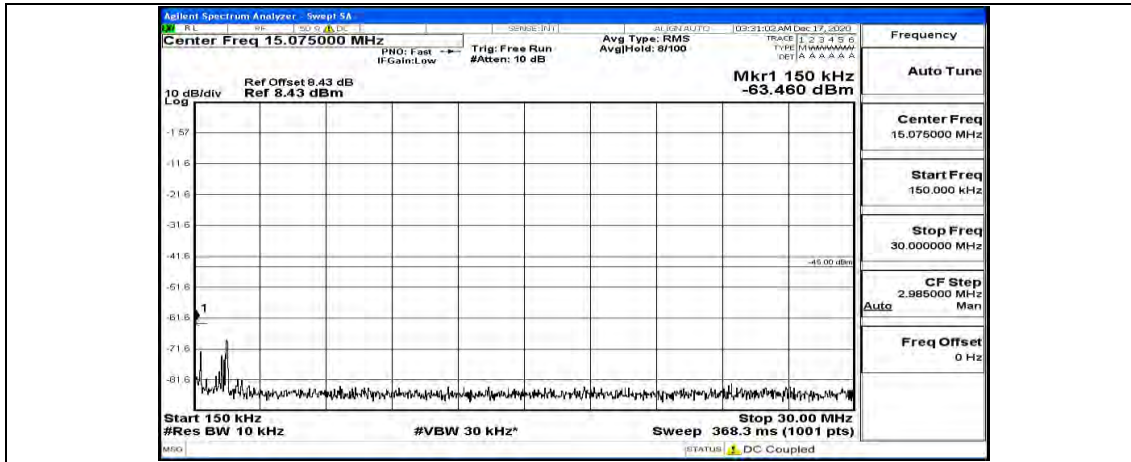

(Channel Bandwidth:20 MHz) LCH_16QAM_1RB#99

(Channel Bandwidth:20 MHz)_MCH_16QAM_1RB#0

(Channel Bandwidth:20 MHz)_MCH_16QAM_1RB#49

(Channel Bandwidth:20 MHz)_MCH_16QAM_1RB#99

(Channel Bandwidth:20 MHz)_HCH_16QAM_1RB#0