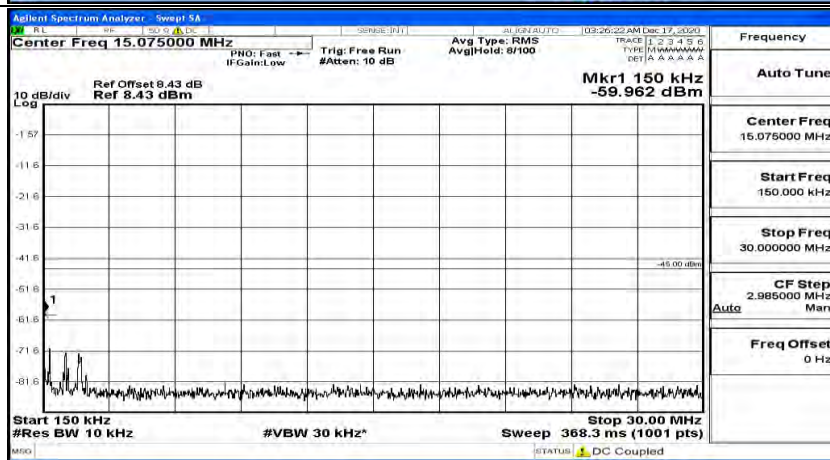

(Channel Bandwidth:15 MHz)_MCH_QPSK_1RB#74