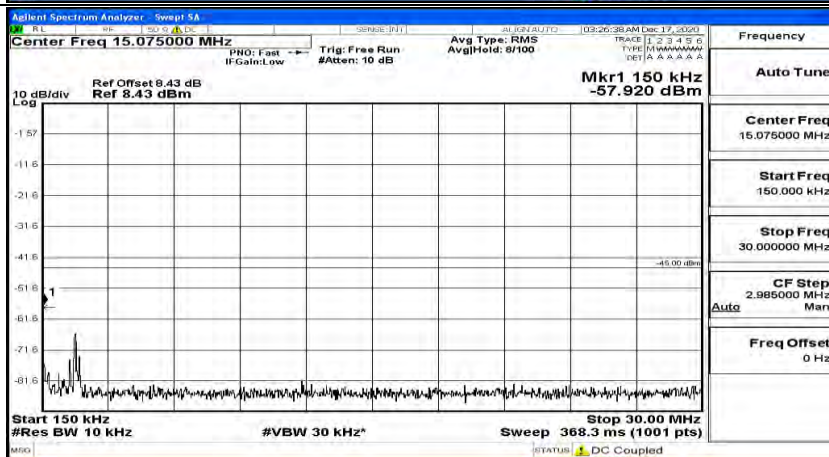

(Channel Bandwidth:15 MHz)_LCH_16QAM_1RB#0

(Channel Bandwidth:15 MHz) LCH_16QAM_1RB#37

(Channel Bandwidth:15 MHz) LCH_16QAM_1RB#74

(Channel Bandwidth:15 MHz)_MCH_16QAM_1RB#0

(Channel Bandwidth:15 MHz)_MCH_16QAM_1RB#37