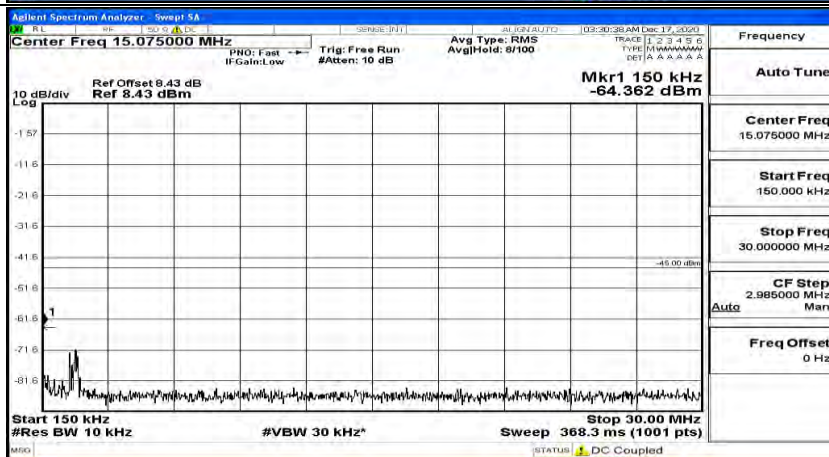

(Channel Bandwidth:20 MHz)_MCH_16QAM_1RB#0

(Channel Bandwidth:20 MHz)_MCH_16QAM_1RB#49