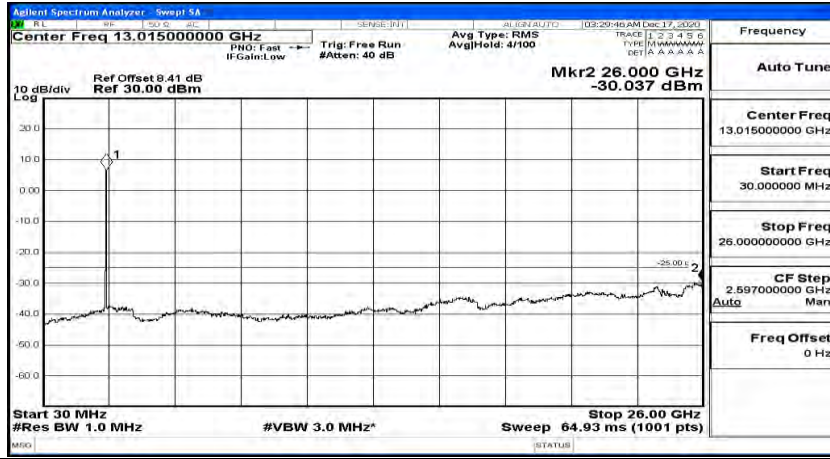

(Channel Bandwidth:20 MHz) LCH_16QAM_1RB#99