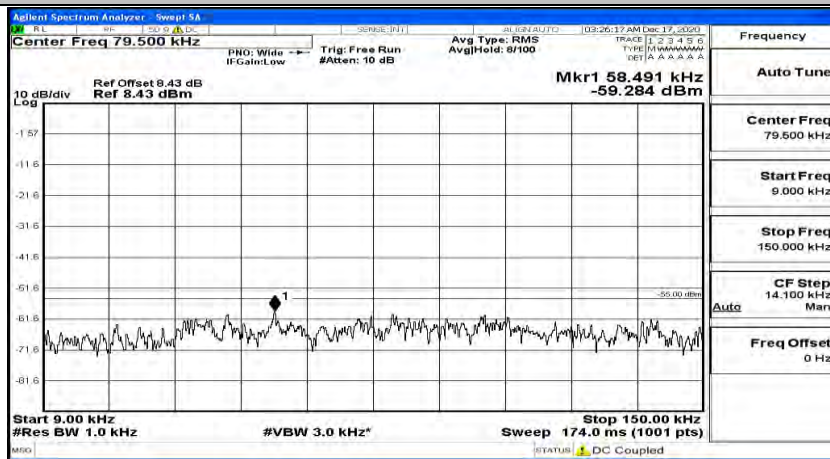

(Channel Bandwidth:15 MHz)_MCH_QPSK_1RB#74