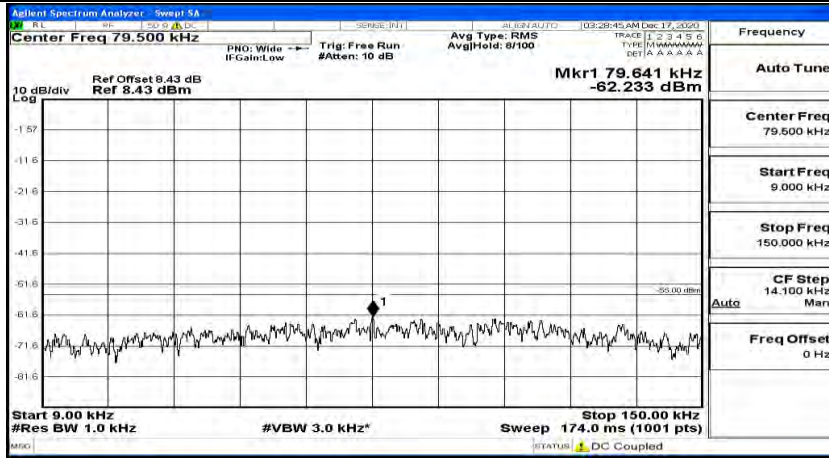

(Channel Bandwidth:20 MHz)_LCH_QPSK_1RB#49