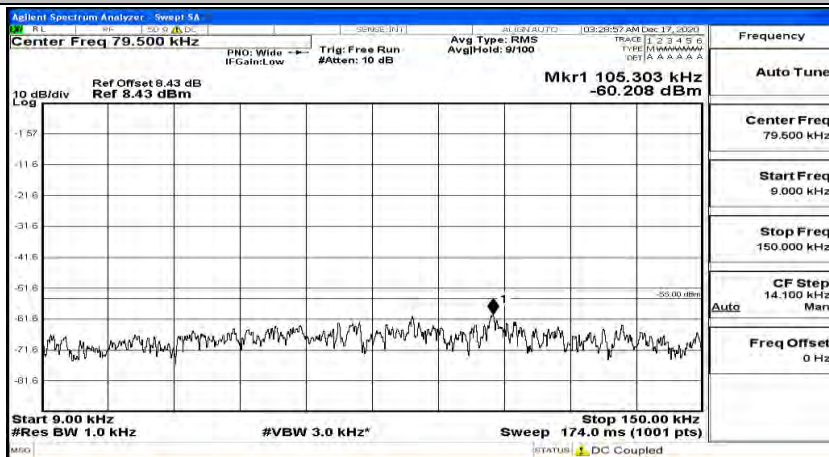

(Channel Bandwidth:20 MHz)_LCH_QPSK_1RB#99