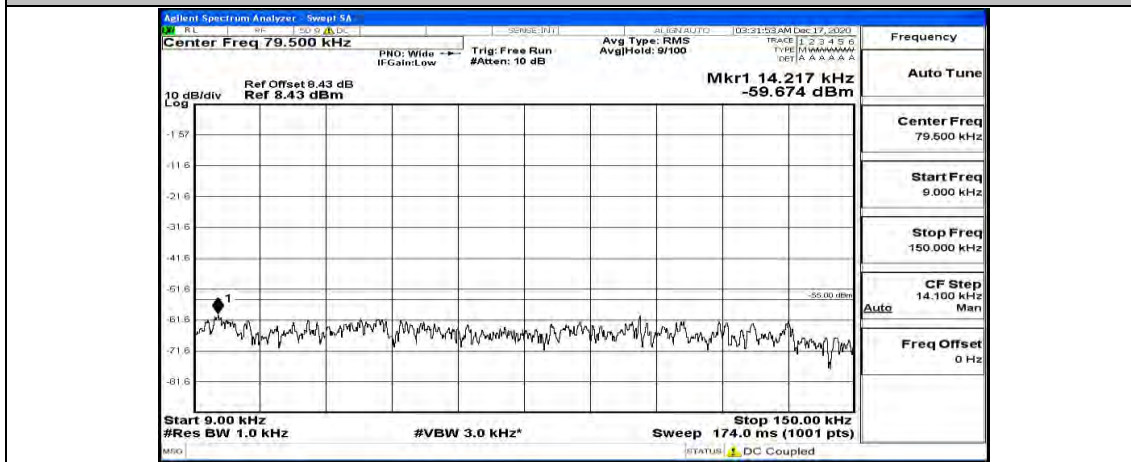

(Channel Bandwidth:20 MHz) LCH_16QAM_1RB#99

(Channel Bandwidth:20 MHz)_MCH_16QAM_1RB#0

(Channel Bandwidth:20 MHz)_MCH_16QAM_1RB#49

(Channel Bandwidth:20 MHz)_MCH_16QAM_1RB#99

(Channel Bandwidth:20 MHz)_HCH_16QAM_1RB#0