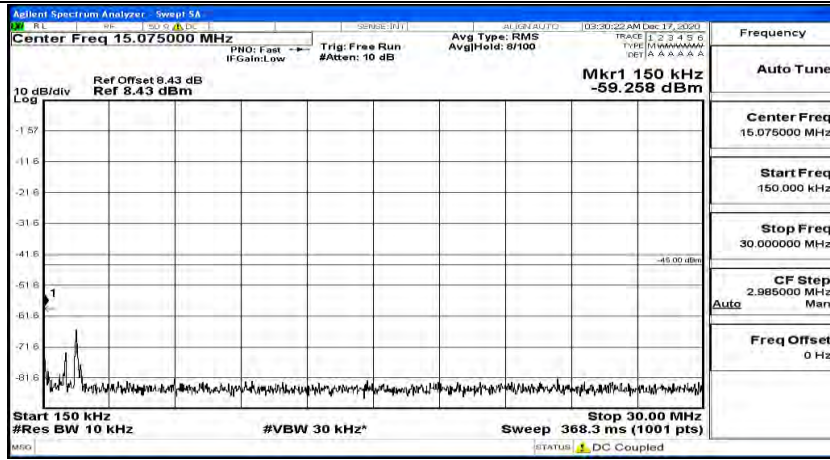

(Channel Bandwidth:20 MHz)_LCH_QPSK_1RB#49

(Channel Bandwidth:20 MHz)_LCH_QPSK_1RB#99

(Channel Bandwidth:20 MHz)_MCH_QPSK_1RB#0

(Channel Bandwidth:20 MHz)_MCH_QPSK_1RB#49

(Channel Bandwidth:20 MHz)_MCH_QPSK_1RB#99