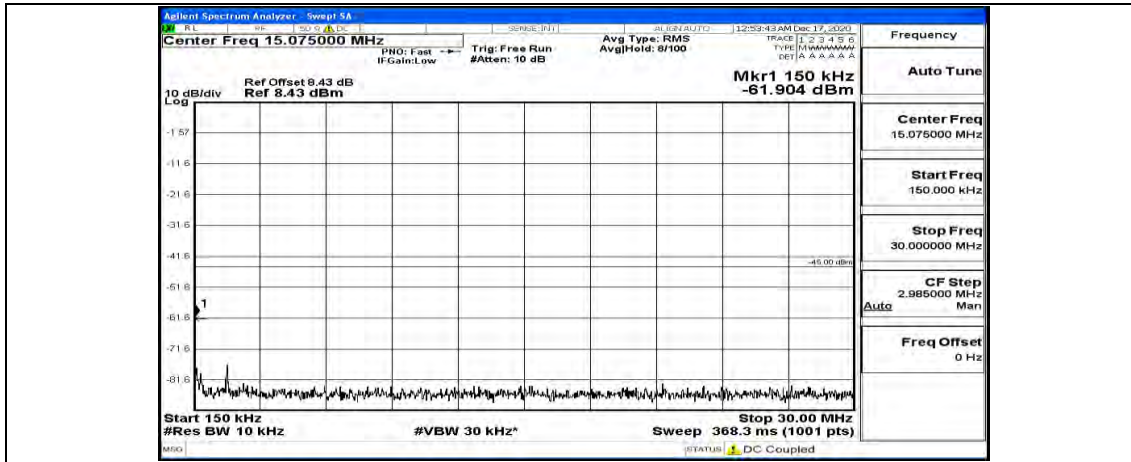

Channel Bandwidth: 10 MHz_HCH_16QAM_1RB#49

Channel Bandwidth: 15 MHz

(Channel Bandwidth:15 MHz)_LCH_QPSK_1RB#0

(Channel Bandwidth:15 MHz)_LCH_QPSK_1RB#37

(Channel Bandwidth:15 MHz)_LCH_QPSK_1RB#74

(Channel Bandwidth:15 MHz)_MCH_QPSK_1RB#0

(Channel Bandwidth:15 MHz)_MCH_QPSK_1RB#37

(Channel Bandwidth:15 MHz)_MCH_QPSK_1RB#74

(Channel Bandwidth:15 MHz)_HCH_QPSK_1RB#0

(Channel Bandwidth:15 MHz)_HCH_QPSK_1RB#37

(Channel Bandwidth:15 MHz)_HCH_QPSK_1RB#74