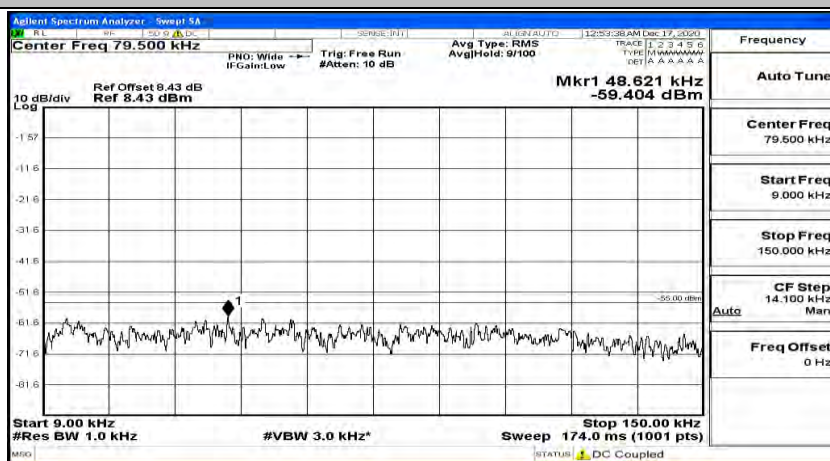

Channel Bandwidth: 10 MHz_HCH_16QAM_1RB#49

Channel Bandwidth: 15 MHz

(Channel Bandwidth:15 MHz)_LCH_QPSK_1RB#0

(Channel Bandwidth:15 MHz)_LCH_QPSK_1RB#37

(Channel Bandwidth:15 MHz)_LCH_QPSK_1RB#74

(Channel Bandwidth:15 MHz)_MCH_QPSK_1RB#0