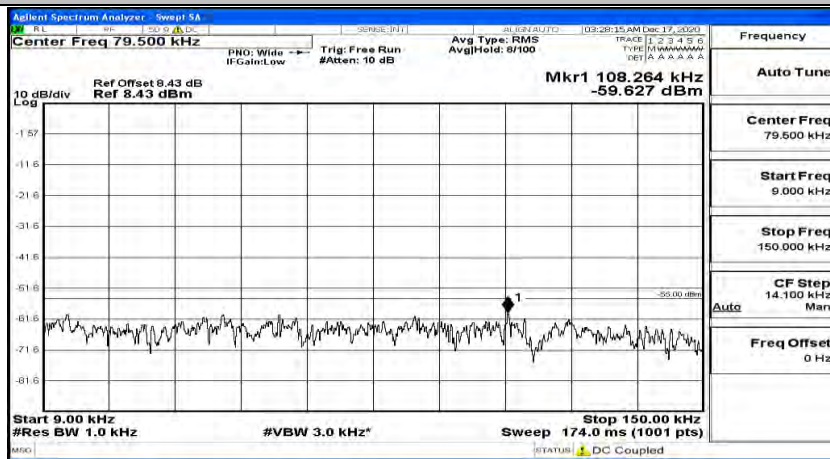

(Channel Bandwidth:15 MHz)_MCH_16QAM_1RB#74

(Channel Bandwidth:15 MHz)_HCH_16QAM_1RB#0

(Channel Bandwidth:15 MHz)_HCH_16QAM_1RB#37

(Channel Bandwidth:15 MHz)_HCH_16QAM_1RB#74

Channel Bandwidth: 20 MHz

(Channel Bandwidth:20 MHz)_LCH_QPSK_1RB#0