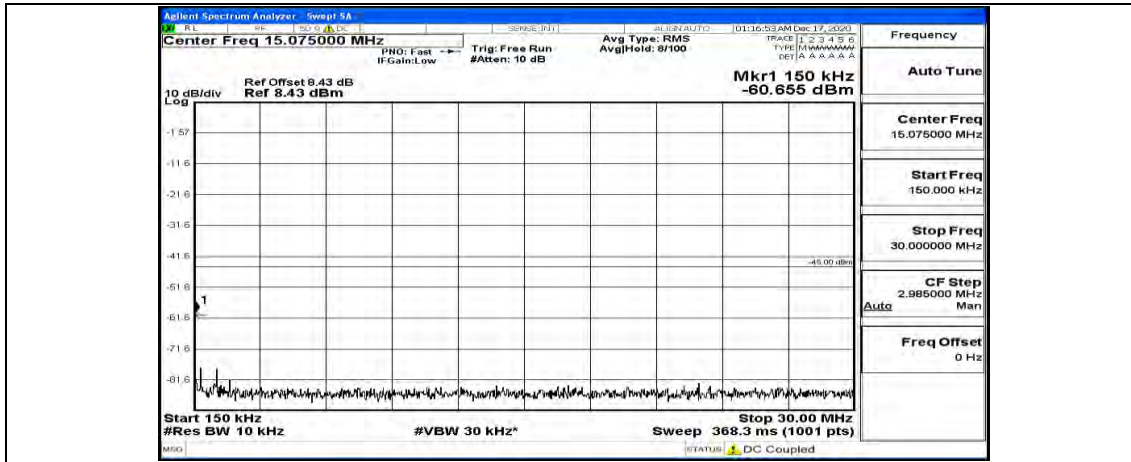

(Channel Bandwidth:15 MHz)_MCH_QPSK_1RB#37

(Channel Bandwidth:15 MHz)_MCH_QPSK_1RB#74

(Channel Bandwidth:15 MHz)_HCH_QPSK_1RB#0

(Channel Bandwidth:15 MHz)_HCH_QPSK_1RB#37

(Channel Bandwidth:15 MHz)_HCH_QPSK_1RB#74

(Channel Bandwidth:15 MHz)_LCH_16QAM_1RB#0

(Channel Bandwidth:15 MHz) LCH_16QAM_1RB#37

(Channel Bandwidth:15 MHz) LCH_16QAM_1RB#74

(Channel Bandwidth:15 MHz)_MCH_16QAM_1RB#0

(Channel Bandwidth:15 MHz)_MCH_16QAM_1RB#37