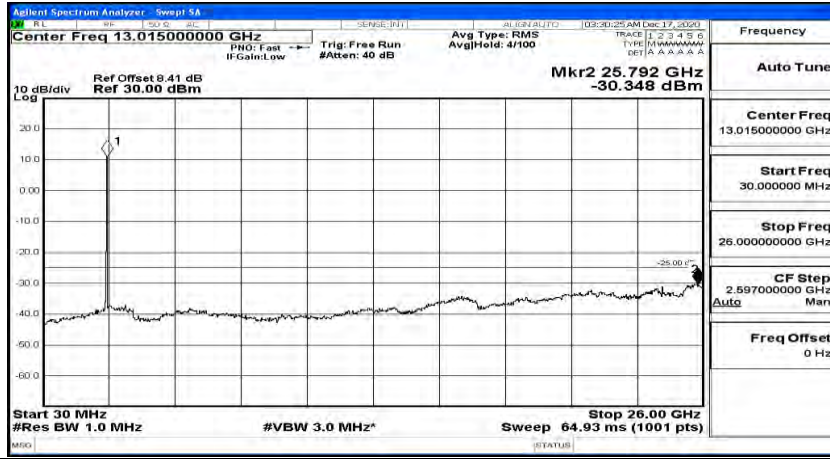

(Channel Bandwidth:20 MHz)_LCH_QPSK_1RB#49

(Channel Bandwidth:20 MHz)_LCH_QPSK_1RB#99

(Channel Bandwidth:20 MHz)_MCH_QPSK_1RB#0

(Channel Bandwidth:20 MHz)_MCH_QPSK_1RB#49

(Channel Bandwidth:20 MHz)_MCH_QPSK_1RB#99