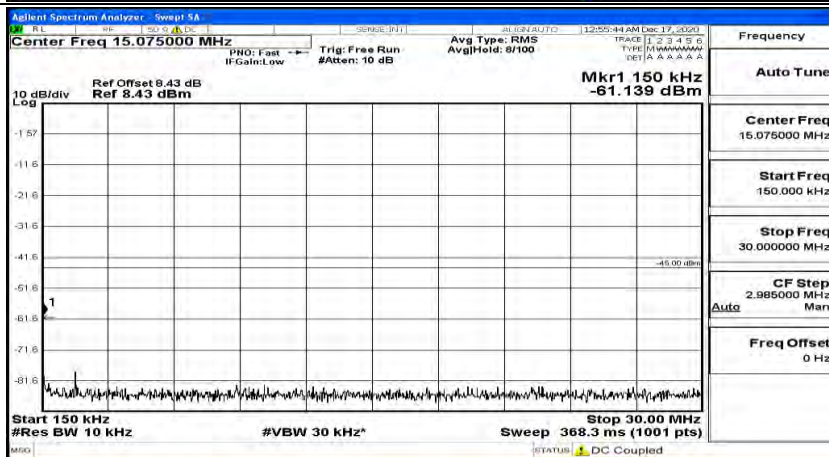

(Channel Bandwidth:15 MHz) LCH_16QAM_1RB#37