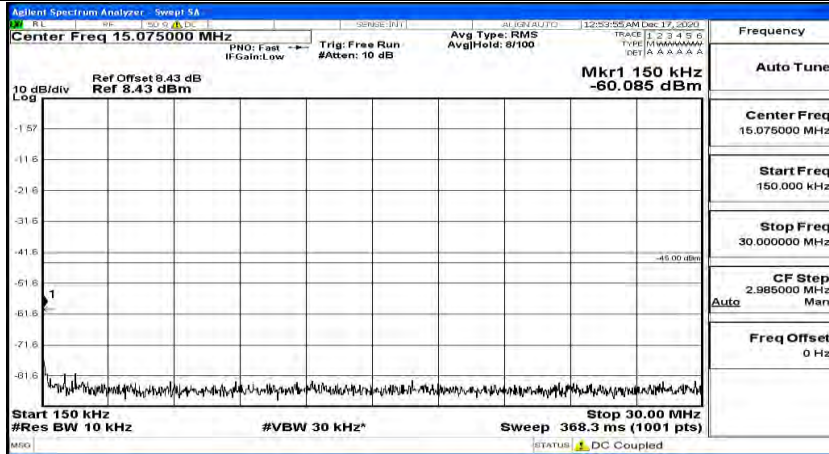

(Channel Bandwidth:15 MHz)_MCH_QPSK_1RB#37

(Channel Bandwidth:15 MHz)_MCH_QPSK_1RB#74

(Channel Bandwidth:15 MHz)_HCH_QPSK_1RB#0

(Channel Bandwidth:15 MHz)_HCH_QPSK_1RB#37

(Channel Bandwidth:15 MHz)_HCH_QPSK_1RB#74

(Channel Bandwidth:15 MHz)_LCH_16QAM_1RB#0

(Channel Bandwidth:15 MHz) LCH_16QAM_1RB#37

(Channel Bandwidth:15 MHz) LCH_16QAM_1RB#74

(Channel Bandwidth:15 MHz)_MCH_16QAM_1RB#0

(Channel Bandwidth:15 MHz)_MCH_16QAM_1RB#37