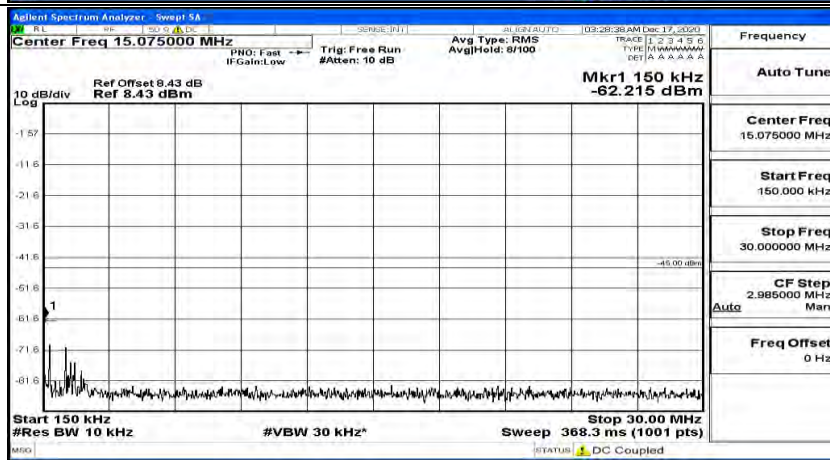

(Channel Bandwidth:15 MHz)_MCH_16QAM_1RB#74

(Channel Bandwidth:15 MHz)_HCH_16QAM_1RB#0

(Channel Bandwidth:15 MHz)_HCH_16QAM_1RB#37

(Channel Bandwidth:15 MHz)_HCH_16QAM_1RB#74

Channel Bandwidth: 20 MHz

(Channel Bandwidth:20 MHz)_LCH_QPSK_1RB#0