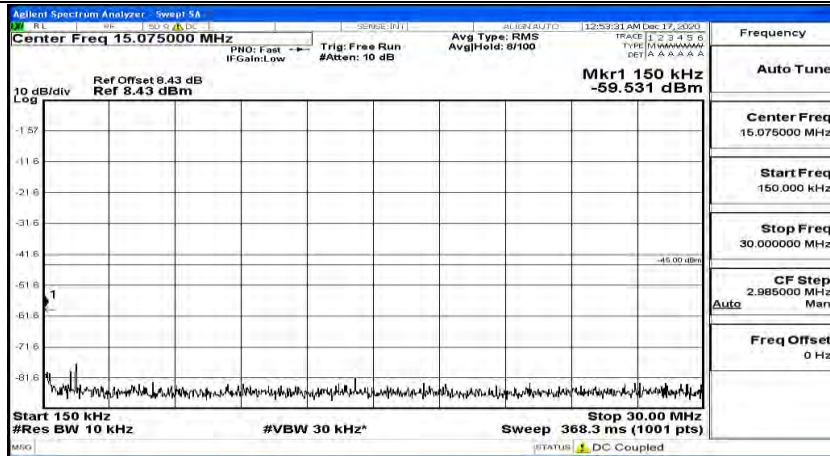

Channel Bandwidth: 10 MHz_HCH_16QAM_1RB#49

Channel Bandwidth: 15 MHz

(Channel Bandwidth:15 MHz)_LCH_QPSK_1RB#0

(Channel Bandwidth:15 MHz)_LCH_QPSK_1RB#37

(Channel Bandwidth:15 MHz)_LCH_QPSK_1RB#74

(Channel Bandwidth:15 MHz)_MCH_QPSK_1RB#0

(Channel Bandwidth:15 MHz)_MCH_QPSK_1RB#37

(Channel Bandwidth:15 MHz)_MCH_QPSK_1RB#74

(Channel Bandwidth:15 MHz)_HCH_QPSK_1RB#0

(Channel Bandwidth:15 MHz)_HCH_QPSK_1RB#37

(Channel Bandwidth:15 MHz)_HCH_QPSK_1RB#74