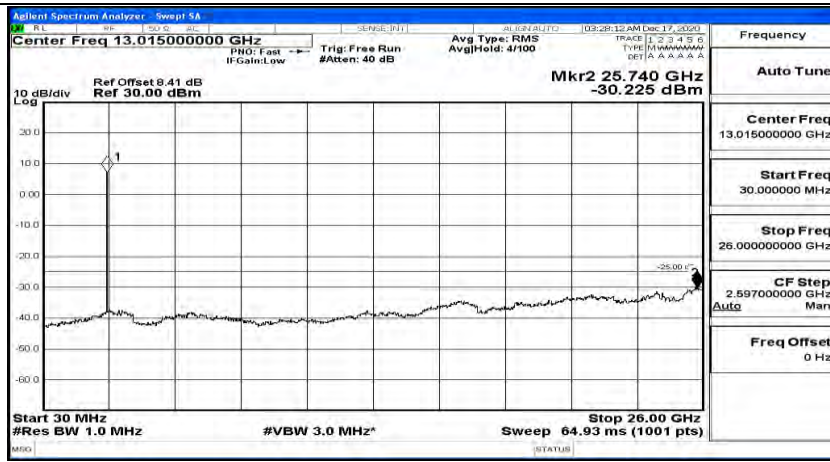

(Channel Bandwidth:15 MHz)_MCH_16QAM_1RB#74

(Channel Bandwidth:15 MHz)_HCH_16QAM_1RB#0

(Channel Bandwidth:15 MHz)_HCH_16QAM_1RB#37

(Channel Bandwidth:15 MHz)_HCH_16QAM_1RB#74

Channel Bandwidth: 20 MHz

(Channel Bandwidth:20 MHz)_LCH_QPSK_1RB#0