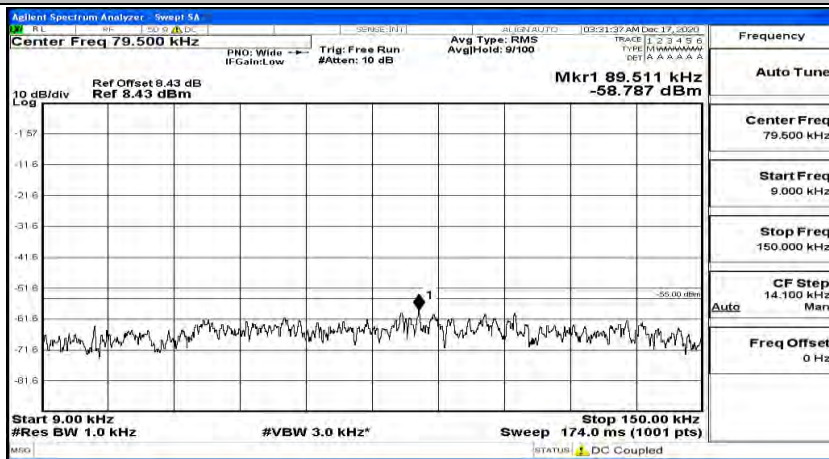

(Channel Bandwidth:20 MHz)_HCH_QPSK_1RB#99