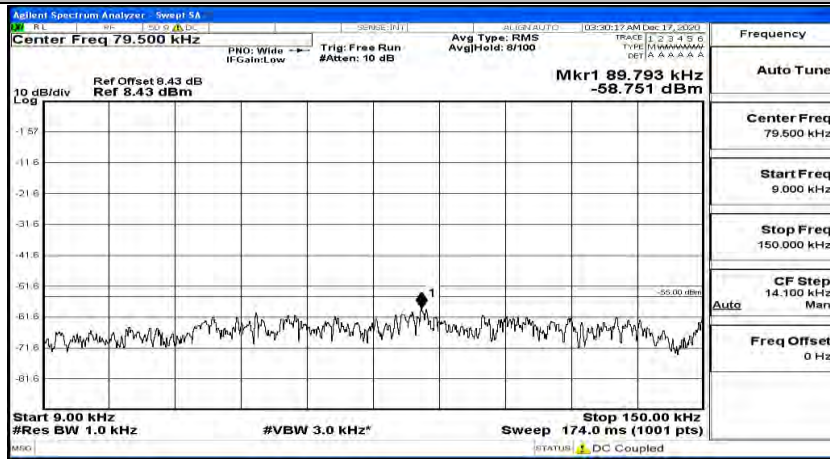

(Channel Bandwidth:20 MHz)_LCH_QPSK_1RB#49

(Channel Bandwidth:20 MHz)_LCH_QPSK_1RB#99

(Channel Bandwidth:20 MHz)_MCH_QPSK_1RB#0

(Channel Bandwidth:20 MHz)_MCH_QPSK_1RB#49

(Channel Bandwidth:20 MHz)_MCH_QPSK_1RB#99