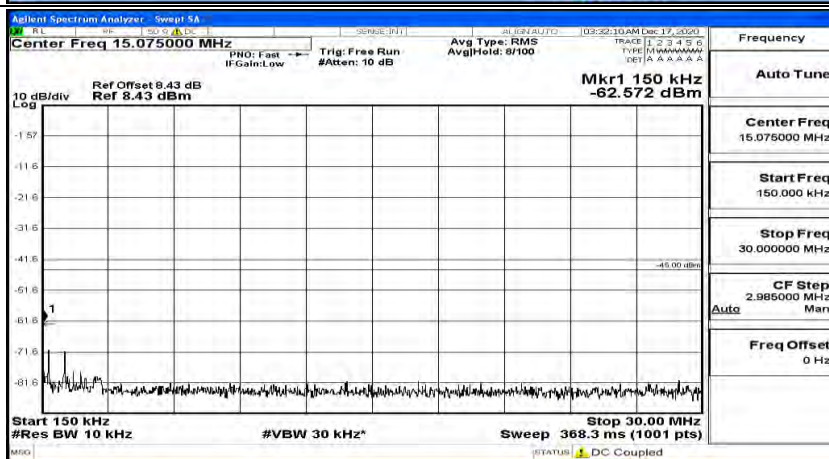

(Channel Bandwidth:20 MHz) HCH_16QAM_1RB#49