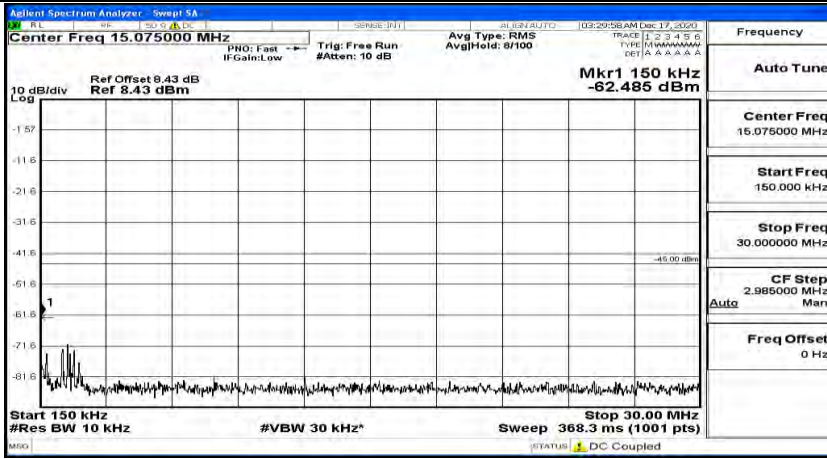

(Channel Bandwidth:20 MHz)_LCH_QPSK_1RB#49

(Channel Bandwidth:20 MHz)_LCH_QPSK_1RB#99

(Channel Bandwidth:20 MHz)_MCH_QPSK_1RB#0

(Channel Bandwidth:20 MHz)_MCH_QPSK_1RB#49

(Channel Bandwidth:20 MHz)_MCH_QPSK_1RB#99