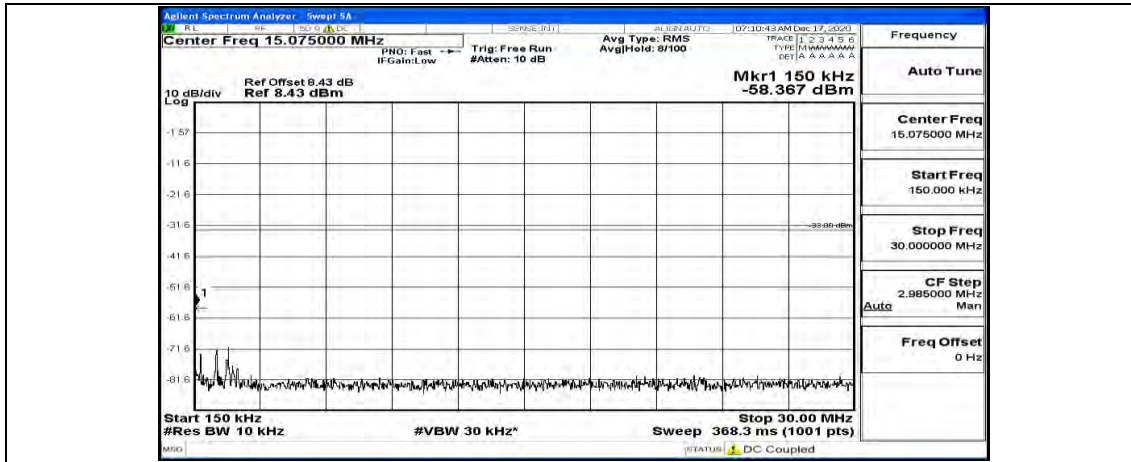

(Channel Bandwidth:20 MHz)_LCH_16QAM_1RB#0