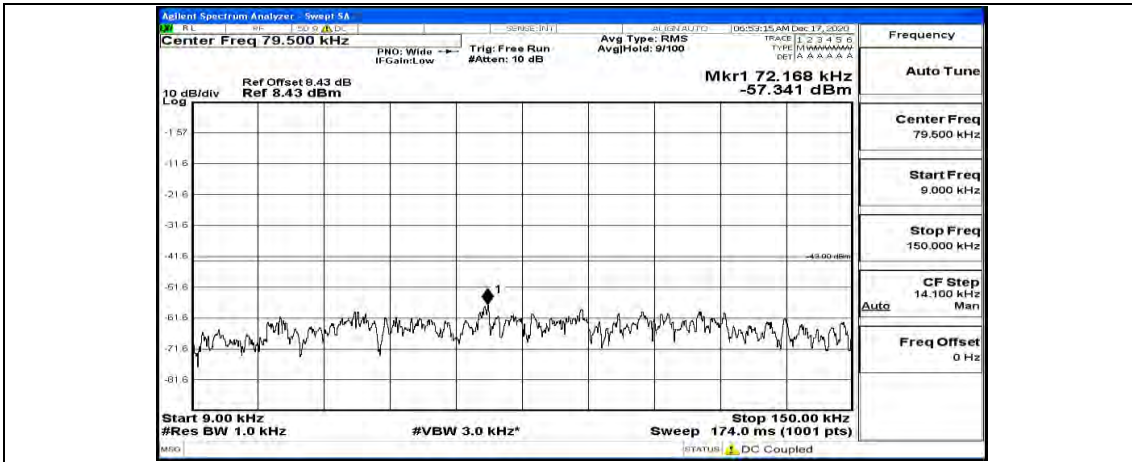

Frequency
Auto Tune
Center Freq 79.500 kHz
Start Freq 9.000 kHz
Stop Freq 150.000 kHz
CF Step 14.100 kHz Man
Freq Offset 0 Hz

Frequency
Auto Tune
Center Freq 15.075000 MHz
Start Freq 150.000 kHz
Stop Freq 30.000000 MHz
CF Step 2.985000 MHz Man
Freq Offset 0 Hz

Frequency
Auto Tune
Center Freq 13.015000000 GHz
Start Freq 30.000000 MHz
Stop Freq 26.000000000 GHz
CF Step 2.597000000 GHz Man
Freq Offset 0 Hz

Channel Bandwidth: 10 MHz_HCH_QPSK_1RB#24

Channel Bandwidth: 10 MHz_HCH_QPSK_1RB#49