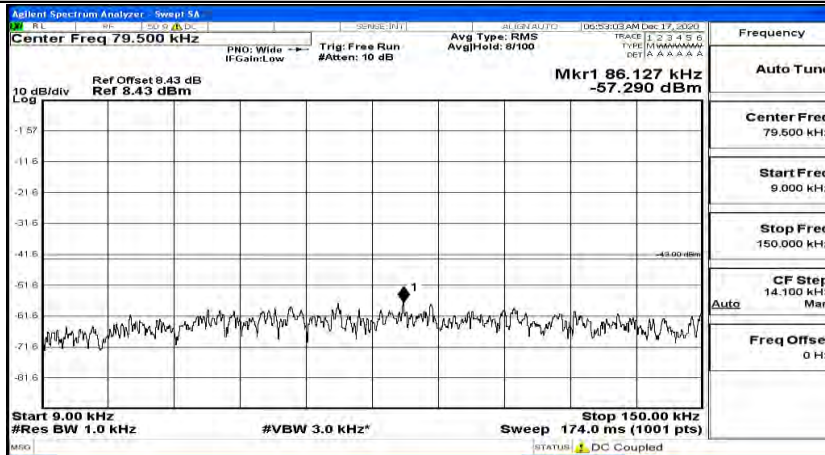

Channel Bandwidth: 10 MHz

Channel Bandwidth: 10 MHz_LCH_QPSK_1RB#49

Channel Bandwidth: 10 MHz_MCH_QPSK_1RB#0

Channel Bandwidth: 10 MHz_MCH_QPSK_1RB#24

Channel Bandwidth: 10 MHz_MCH_QPSK_1RB#49

Channel Bandwidth: 10 MHz_HCH_QPSK_1RB#0

Frequency
Auto Tune
Center Freq 79.500 kHz
Start Freq 9.000 kHz
Stop Freq 150.000 kHz
CF Step 14.100 kHz Man
Freq Offset 0 Hz

Frequency
Auto Tune
Center Freq 15.075000 MHz
Start Freq 150.000 kHz
Stop Freq 30.000000 MHz
CF Step 2.985000 MHz Man
Freq Offset 0 Hz