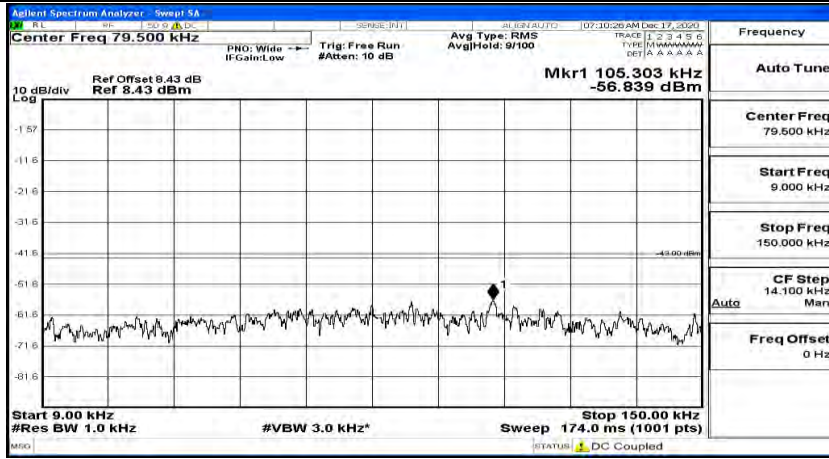

(Channel Bandwidth:20 MHz)_MCH_QPSK_1RB#0

(Channel Bandwidth:20 MHz)_MCH_QPSK_1RB#49

(Channel Bandwidth:20 MHz)_MCH_QPSK_1RB#99

(Channel Bandwidth:20 MHz)_HCH_QPSK_1RB#0

(Channel Bandwidth:20 MHz)_HCH_QPSK_1RB#49