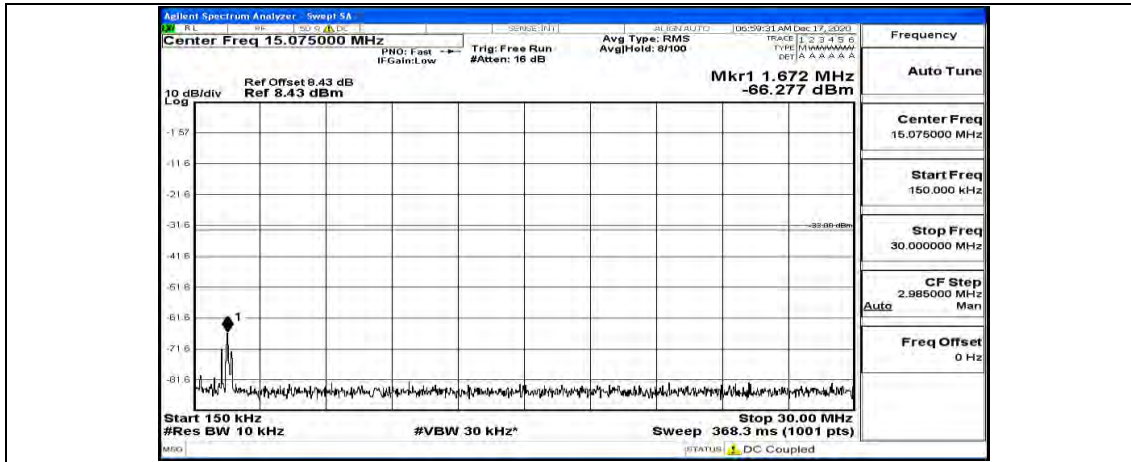

(Channel Bandwidth:15 MHz)_HCH_16QAM_1RB#37

(Channel Bandwidth:15 MHz)_HCH_16QAM_1RB#74

Channel Bandwidth: 20 MHz

(Channel Bandwidth:20 MHz)_LCH_QPSK_1RB#0

(Channel Bandwidth:20 MHz)_LCH_QPSK_1RB#49

(Channel Bandwidth:20 MHz)_LCH_QPSK_1RB#99