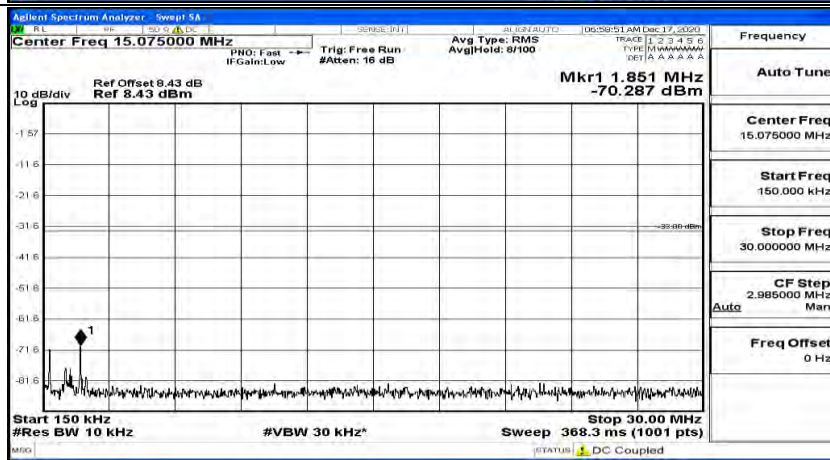

(Channel Bandwidth:15 MHz)_HCH_16QAM_1RB#37

(Channel Bandwidth:15 MHz)_HCH_16QAM_1RB#74

Channel Bandwidth: 20 MHz

(Channel Bandwidth:20 MHz)_LCH_QPSK_1RB#0

(Channel Bandwidth:20 MHz)_LCH_QPSK_1RB#49

(Channel Bandwidth:20 MHz)_LCH_QPSK_1RB#99