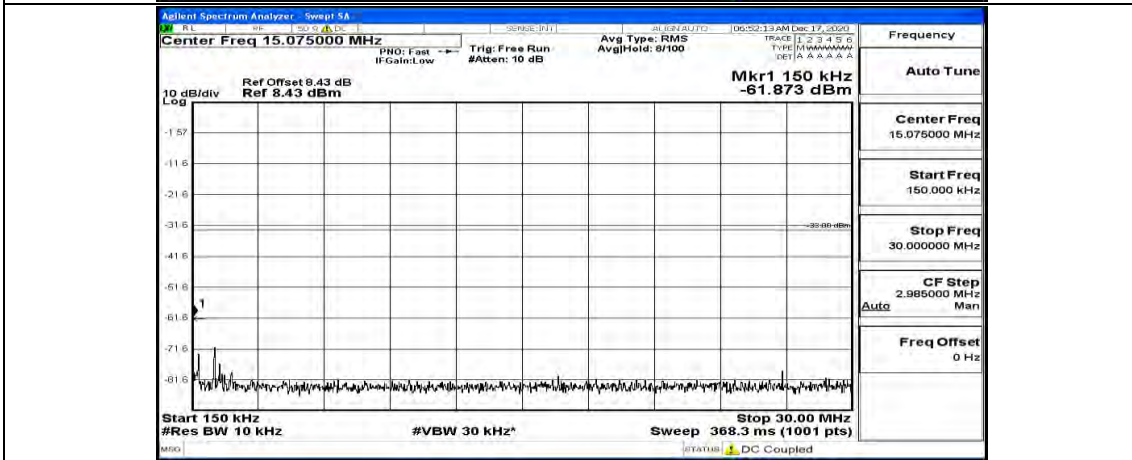

Channel Bandwidth: 10 MHz

Channel Bandwidth: 10 MHz_LCH_QPSK_1RB#49

Channel Bandwidth: 10 MHz_MCH_QPSK_1RB#0

Channel Bandwidth: 10 MHz_MCH_QPSK_1RB#24

Channel Bandwidth: 10 MHz_MCH_QPSK_1RB#49

Channel Bandwidth: 10 MHz_HCH_QPSK_1RB#0

Frequency
Auto Tune
Center Freq 79.500 kHz
Start Freq 9.000 kHz
Stop Freq 150.000 kHz
CF Step 14.100 kHz Man
Freq Offset 0 Hz

Frequency
Auto Tune
Center Freq 15.075000 MHz
Start Freq 150.000 kHz
Stop Freq 30.000000 MHz
CF Step 2.985000 MHz Man
Freq Offset 0 Hz