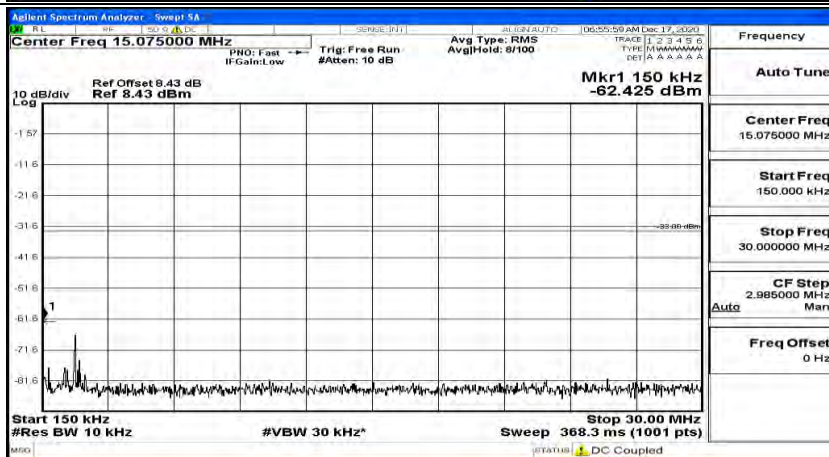

(Channel Bandwidth:15 MHz)_LCH_QPSK_1RB#37

(Channel Bandwidth:15 MHz)_LCH_QPSK_1RB#74

(Channel Bandwidth:15 MHz)_MCH_QPSK_1RB#0

(Channel Bandwidth:15 MHz)_MCH_QPSK_1RB#37

(Channel Bandwidth:15 MHz)_MCH_QPSK_1RB#74