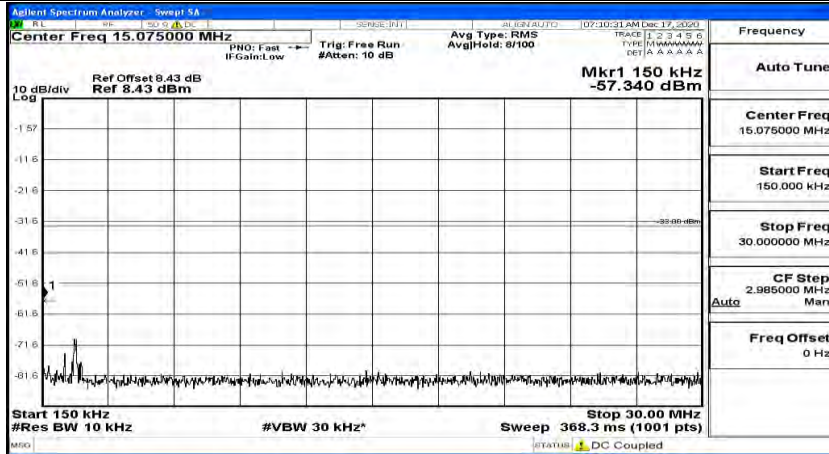

(Channel Bandwidth:20 MHz)_MCH_QPSK_1RB#0

(Channel Bandwidth:20 MHz)_MCH_QPSK_1RB#49

(Channel Bandwidth:20 MHz)_MCH_QPSK_1RB#99

(Channel Bandwidth:20 MHz)_HCH_QPSK_1RB#0

(Channel Bandwidth:20 MHz)_HCH_QPSK_1RB#49