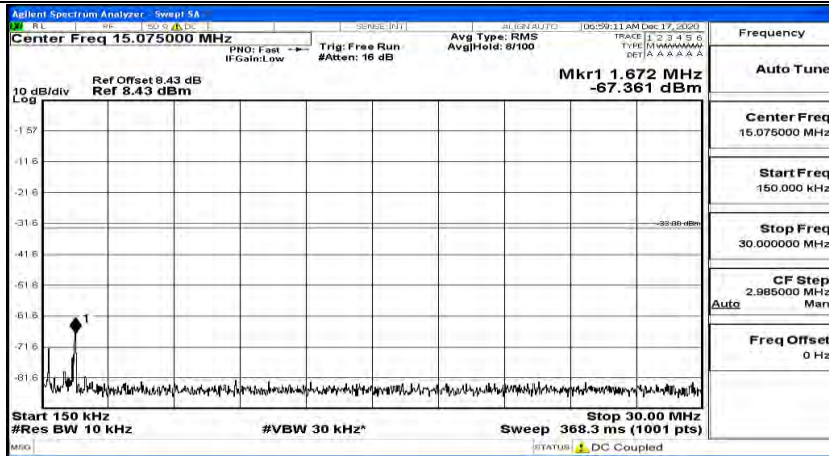

(Channel Bandwidth:15 MHz)_HCH_16QAM_1RB#37

(Channel Bandwidth:15 MHz)_HCH_16QAM_1RB#74

Channel Bandwidth: 20 MHz

(Channel Bandwidth:20 MHz)_LCH_QPSK_1RB#0

(Channel Bandwidth:20 MHz)_LCH_QPSK_1RB#49

(Channel Bandwidth:20 MHz)_LCH_QPSK_1RB#99