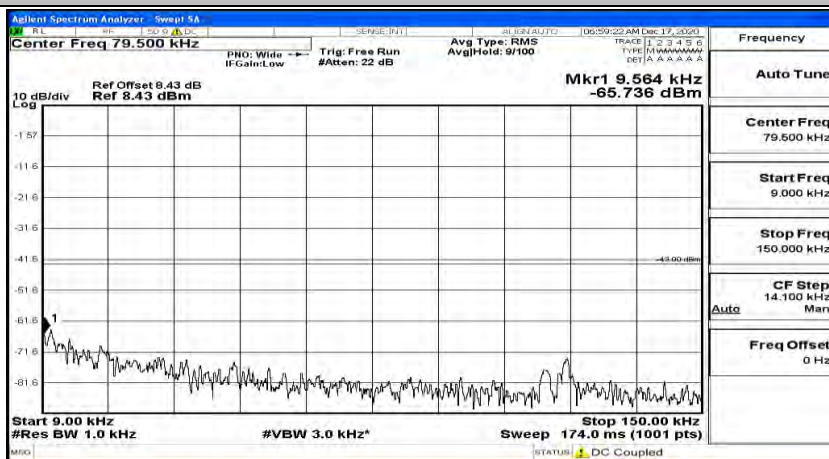

(Channel Bandwidth:15 MHz)_HCH_16QAM_1RB#37

(Channel Bandwidth:15 MHz)_HCH_16QAM_1RB#74

Channel Bandwidth: 20 MHz

(Channel Bandwidth:20 MHz)_LCH_QPSK_1RB#0

(Channel Bandwidth:20 MHz)_LCH_QPSK_1RB#49

(Channel Bandwidth:20 MHz)_LCH_QPSK_1RB#99