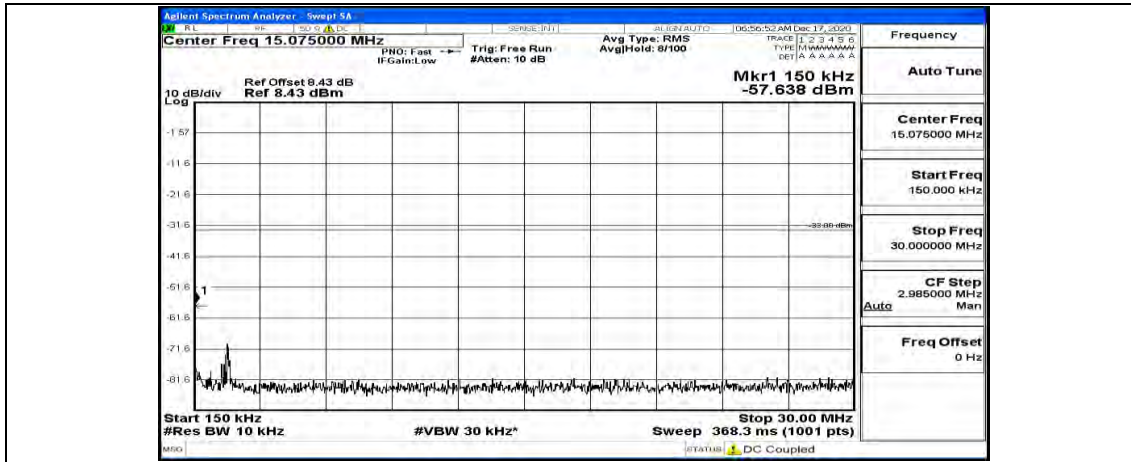

(Channel Bandwidth:15 MHz) LCH_16QAM_1RB#74

(Channel Bandwidth:15 MHz)_MCH_16QAM_1RB#0

(Channel Bandwidth:15 MHz)_MCH_16QAM_1RB#37

(Channel Bandwidth:15 MHz)_MCH_16QAM_1RB#74

(Channel Bandwidth:15 MHz)_HCH_16QAM_1RB#0