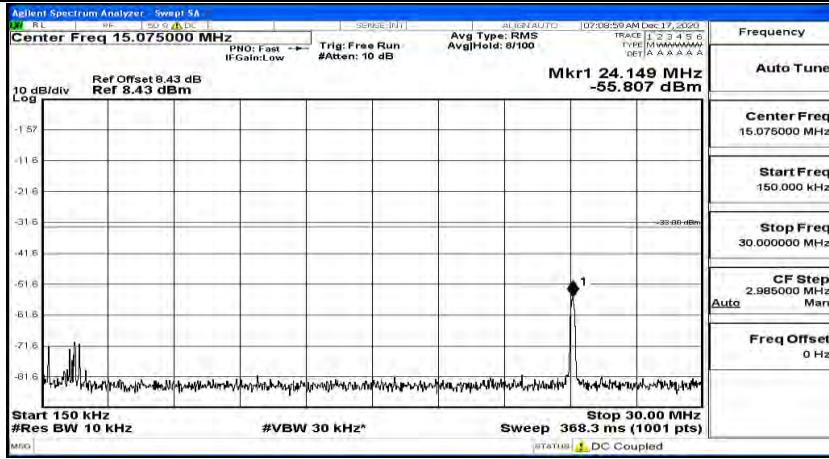

(Channel Bandwidth:20 MHz)_MCH_QPSK_1RB#49