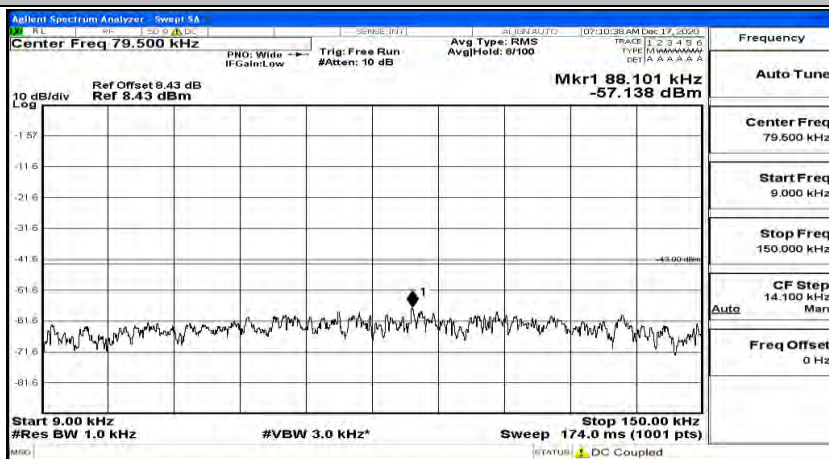

(Channel Bandwidth:20 MHz)_HCH_QPSK_1RB#99