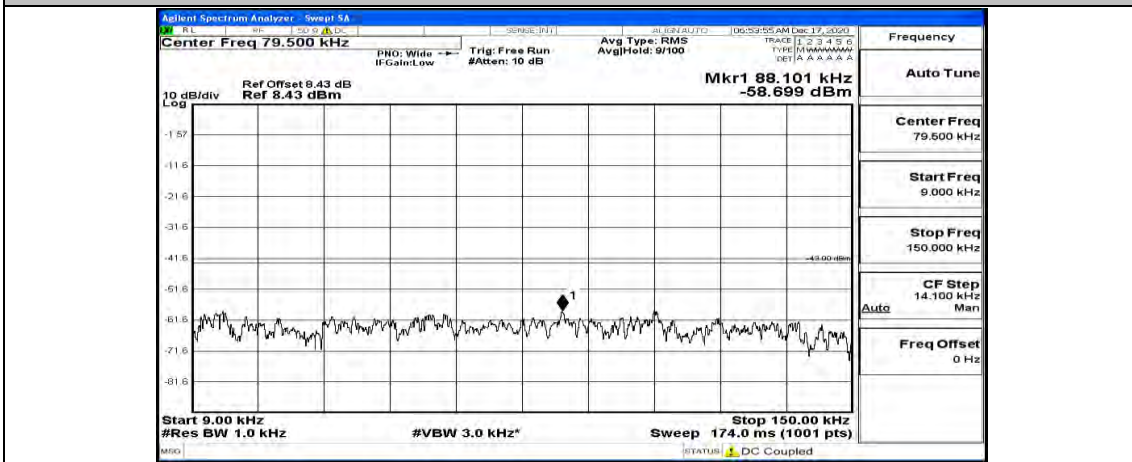

Channel Bandwidth: 10 MHz_MCH_16QAM_1RB#49

Channel Bandwidth: 10 MHz_HCH_16QAM_1RB#0

Channel Bandwidth: 10 MHz_HCH_16QAM_1RB#24

Channel Bandwidth: 10 MHz_HCH_16QAM_1RB#49

Channel Bandwidth: 15 MHz

(Channel Bandwidth:15 MHz)_LCH_QPSK_1RB#0