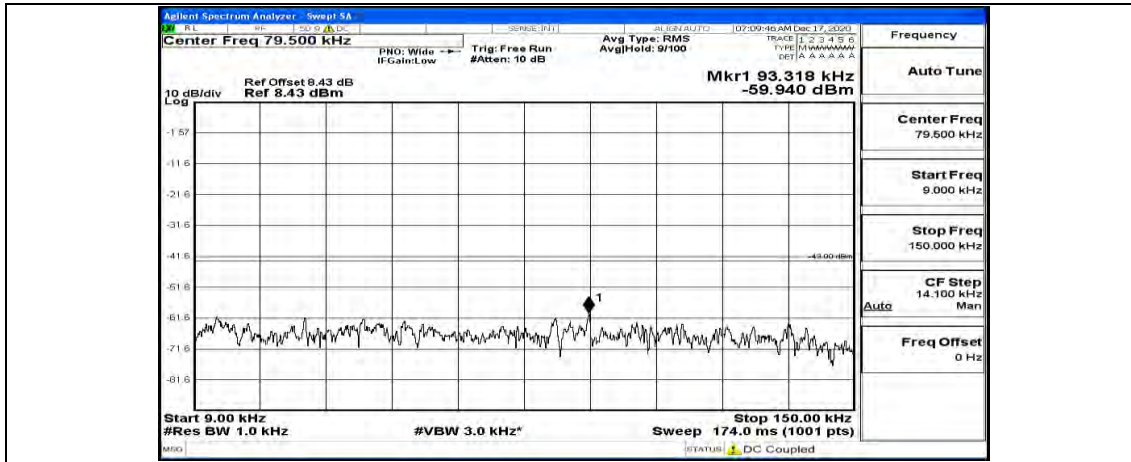

(Channel Bandwidth:20 MHz)_MCH_16QAM_1RB#99