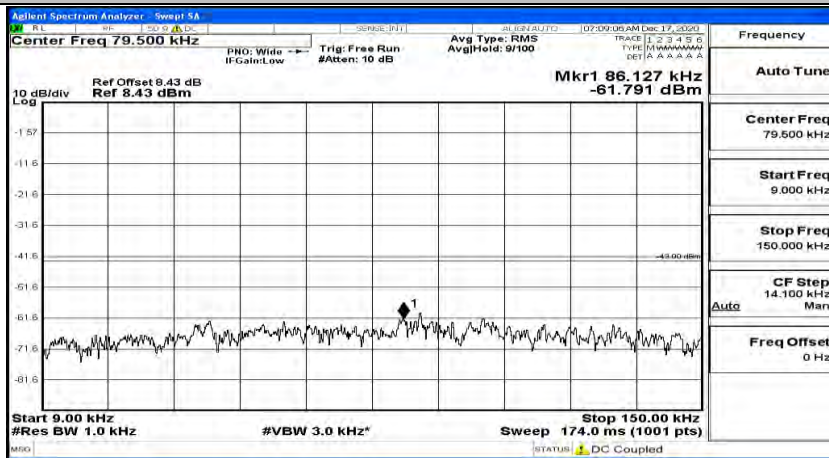

(Channel Bandwidth:20 MHz)_MCH_QPSK_1RB#49