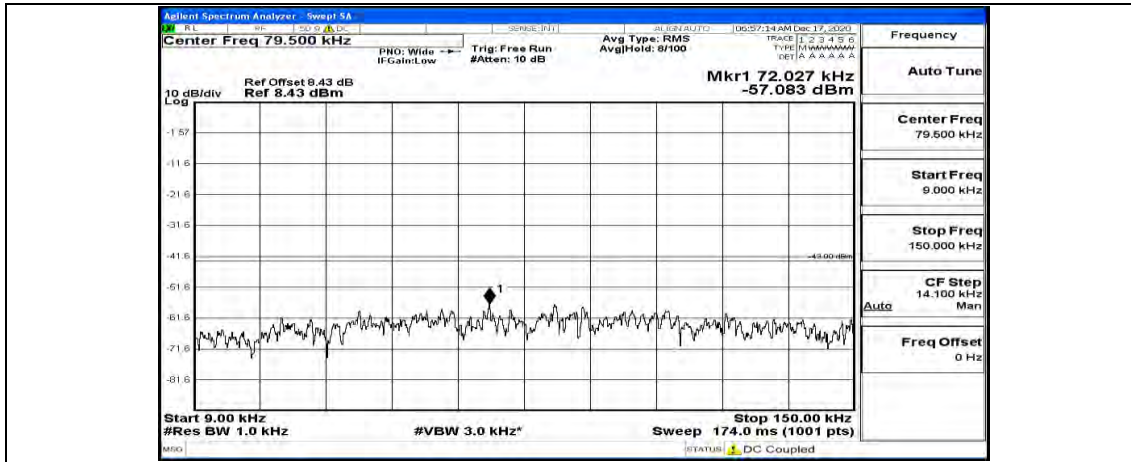

(Channel Bandwidth:15 MHz)_HCH_QPSK_1RB#74