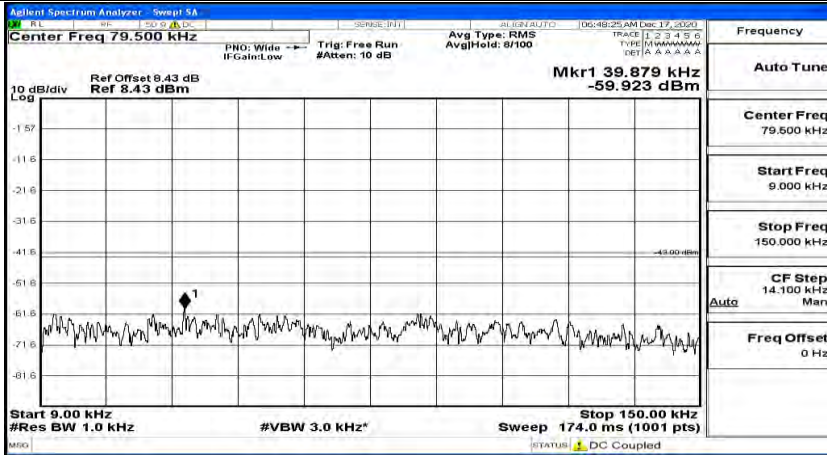

(Channel Bandwidth: 5 MHz)_HCH_QPSK_1RB#24

(Channel Bandwidth: 5 MHz)_LCH_16QAM_1RB#0

(Channel Bandwidth: 5 MHz)_LCH_16QAM_1RB#12

(Channel Bandwidth: 5 MHz) LCH_16QAM_1RB#24

(Channel Bandwidth: 5 MHz)_MCH_16QAM_1RB#0