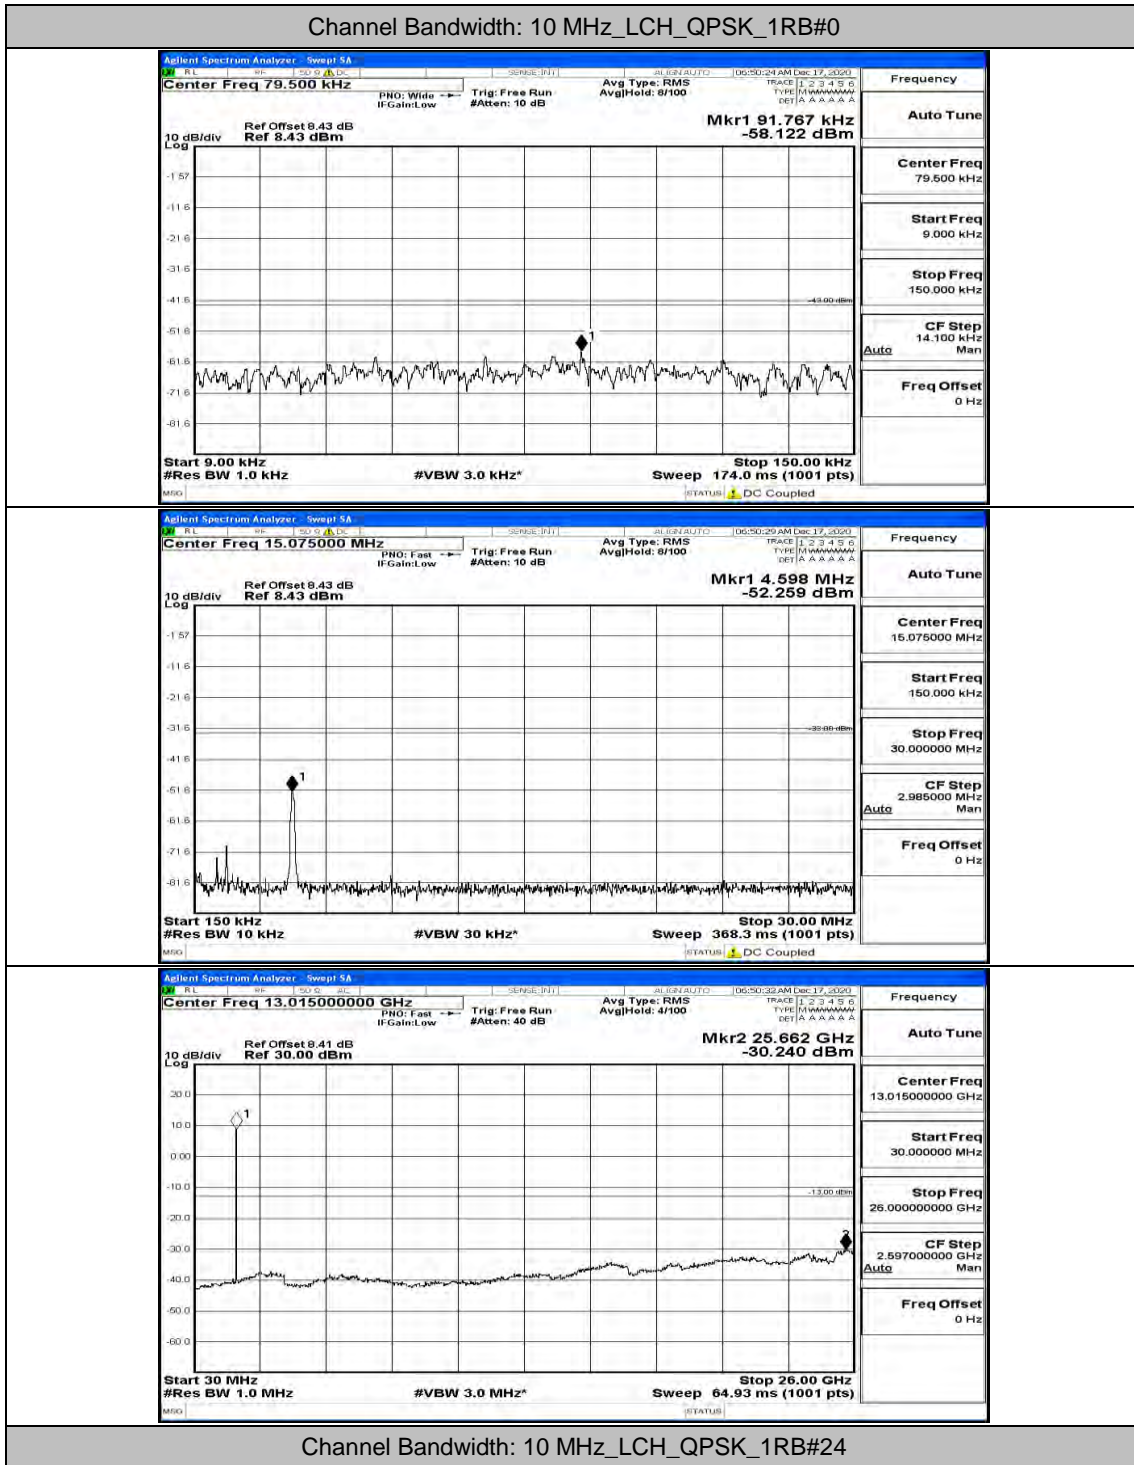

Channel Bandwidth: 10 MHz