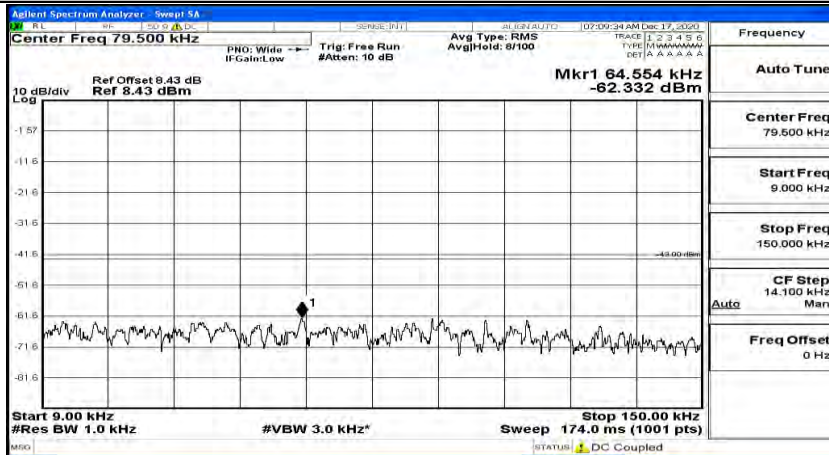

(Channel Bandwidth:20 MHz)_HCH_QPSK_1RB#99

(Channel Bandwidth:20 MHz)_LCH_16QAM_1RB#0

(Channel Bandwidth:20 MHz) LCH_16QAM_1RB#49

(Channel Bandwidth:20 MHz) LCH_16QAM_1RB#99

(Channel Bandwidth:20 MHz)_MCH_16QAM_1RB#0