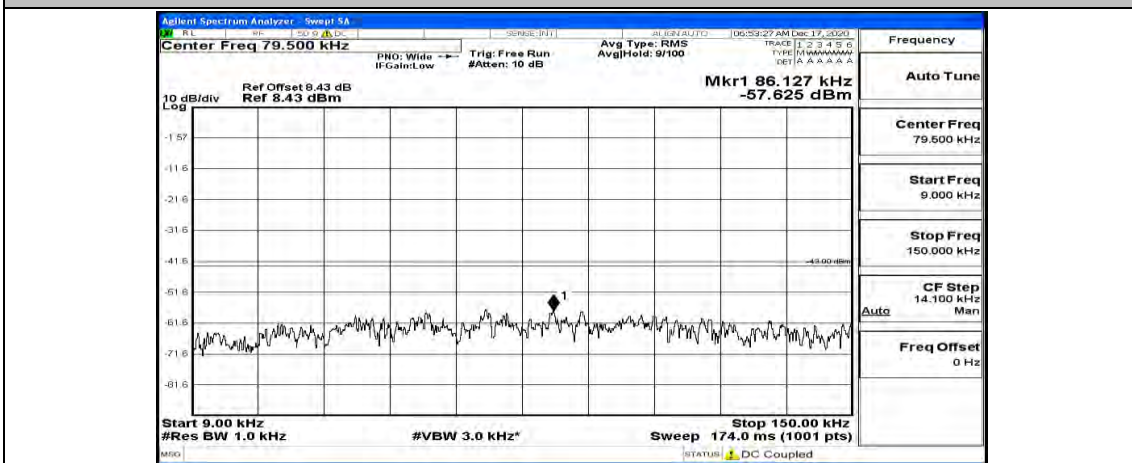

Frequency
Auto Tune
Center Freq 79.500 kHz
Start Freq 9.000 kHz
Stop Freq 150.000 kHz
CF Step 14.100 kHz Man
Freq Offset 0 Hz

Frequency
Auto Tune
Center Freq 15.075000 MHz
Start Freq 150.000 kHz
Stop Freq 30.000000 MHz
CF Step 2.985000 MHz Man
Freq Offset 0 Hz

Frequency
Auto Tune
Center Freq 13.015000000 GHz
Start Freq 30.000000 MHz
Stop Freq 26.000000000 GHz
CF Step 2.597000000 GHz Man
Freq Offset 0 Hz

Channel Bandwidth: 10 MHz_HCH_QPSK_1RB#24

Channel Bandwidth: 10 MHz_HCH_QPSK_1RB#49