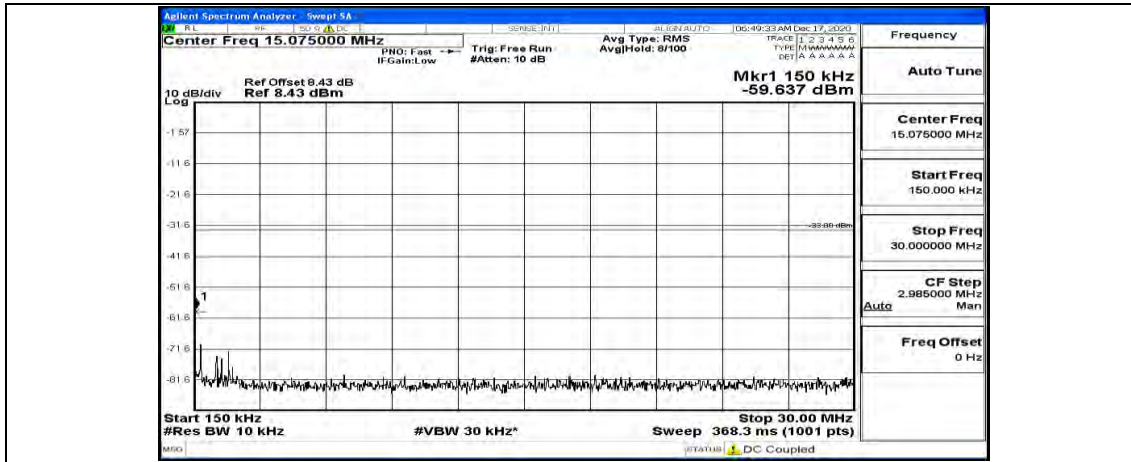

(Channel Bandwidth: 5 MHz)_MCH_QPSK_1RB#0

(Channel Bandwidth: 5 MHz) MCH_QPSK_1RB#12

(Channel Bandwidth: 5 MHz) MCH_QPSK_1RB#24

(Channel Bandwidth: 5 MHz)_HCH_QPSK_1RB#0

(Channel Bandwidth: 5 MHz)_HCH_QPSK_1RB#12

(Channel Bandwidth: 5 MHz)_HCH_QPSK_1RB#24

(Channel Bandwidth: 5 MHz)_LCH_16QAM_1RB#0

(Channel Bandwidth: 5 MHz)_LCH_16QAM_1RB#12

(Channel Bandwidth: 5 MHz) LCH_16QAM_1RB#24

(Channel Bandwidth: 5 MHz)_MCH_16QAM_1RB#0