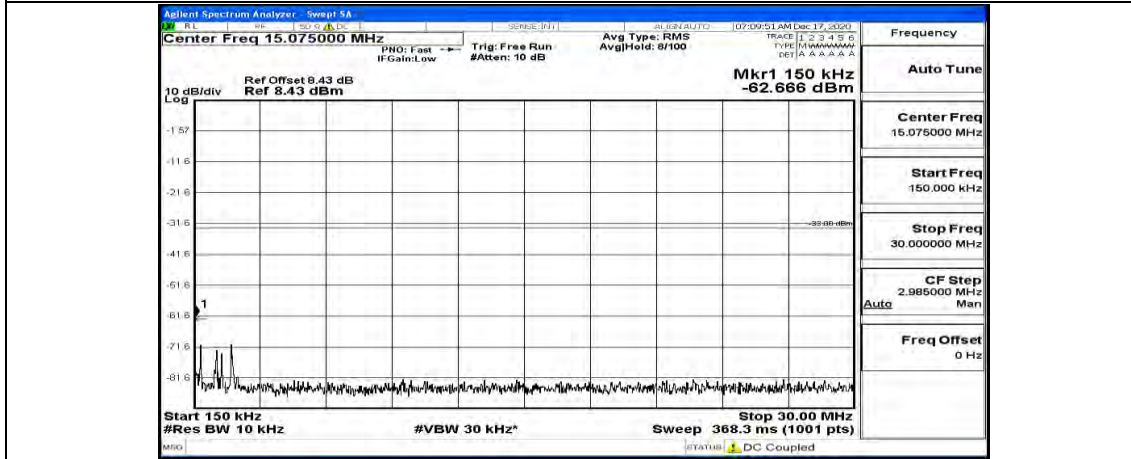

(Channel Bandwidth:20 MHz)_MCH_16QAM_1RB#99