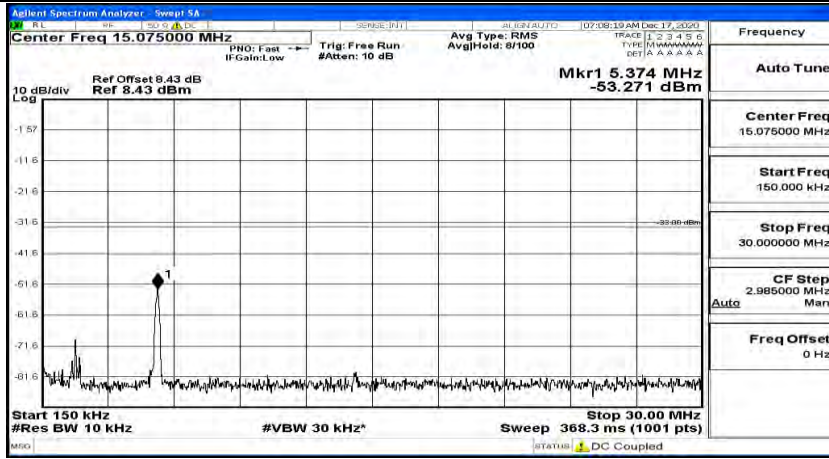

(Channel Bandwidth:20 MHz) LCH_16QAM_1RB#49