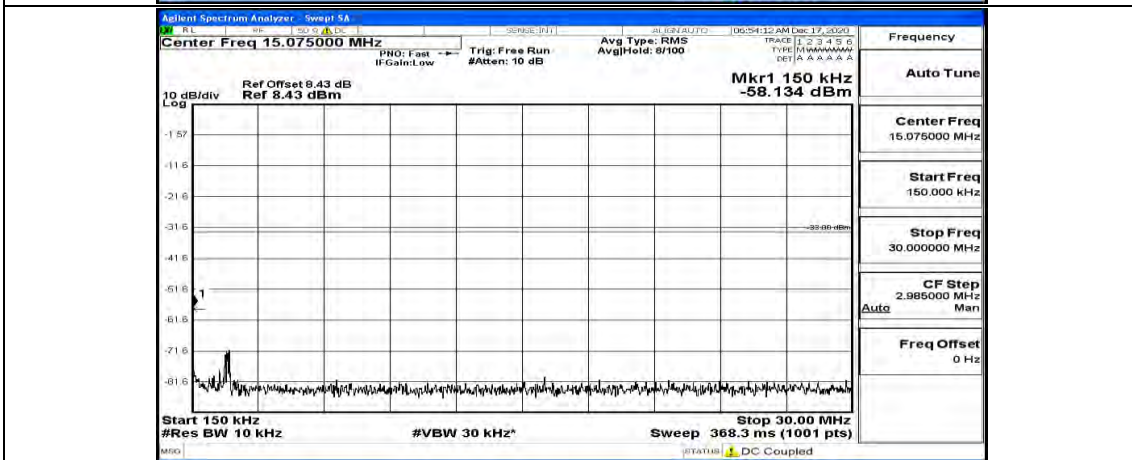

Channel Bandwidth: 10 MHz_MCH_16QAM_1RB#49

Channel Bandwidth: 10 MHz_HCH_16QAM_1RB#0

Channel Bandwidth: 10 MHz_HCH_16QAM_1RB#24

Channel Bandwidth: 10 MHz_HCH_16QAM_1RB#49

Channel Bandwidth: 15 MHz

(Channel Bandwidth:15 MHz)_LCH_QPSK_1RB#0