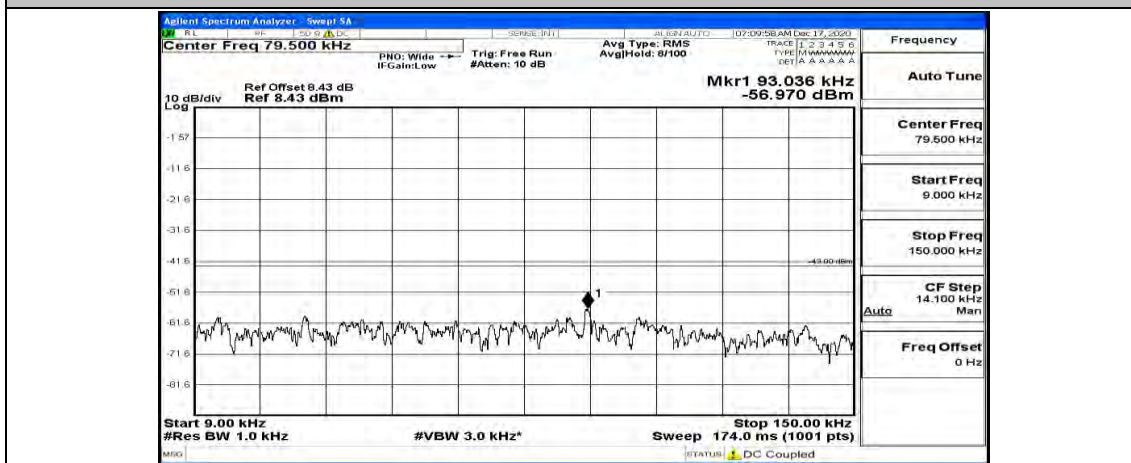

(Channel Bandwidth:20 MHz)_MCH_16QAM_1RB#99