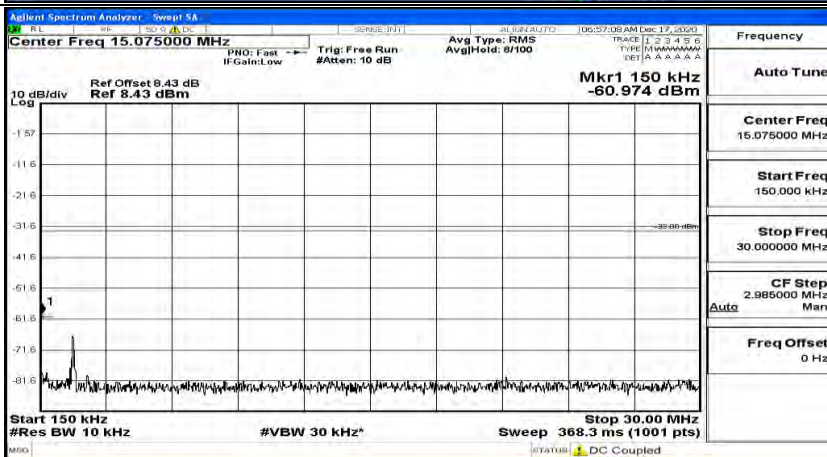

(Channel Bandwidth:15 MHz)_HCH_QPSK_1RB#0

(Channel Bandwidth:15 MHz)_HCH_QPSK_1RB#37