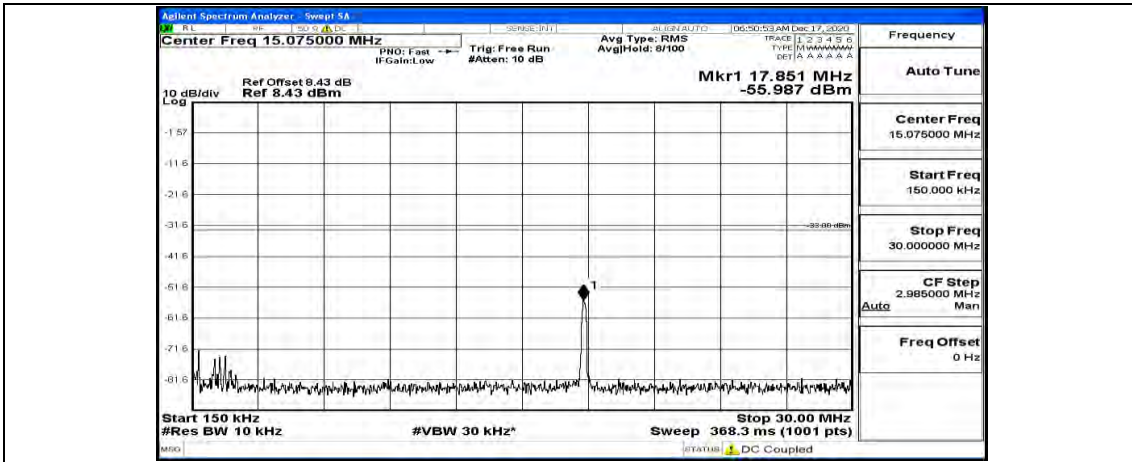

Channel Bandwidth: 10 MHz_MCH_QPSK_1RB#0