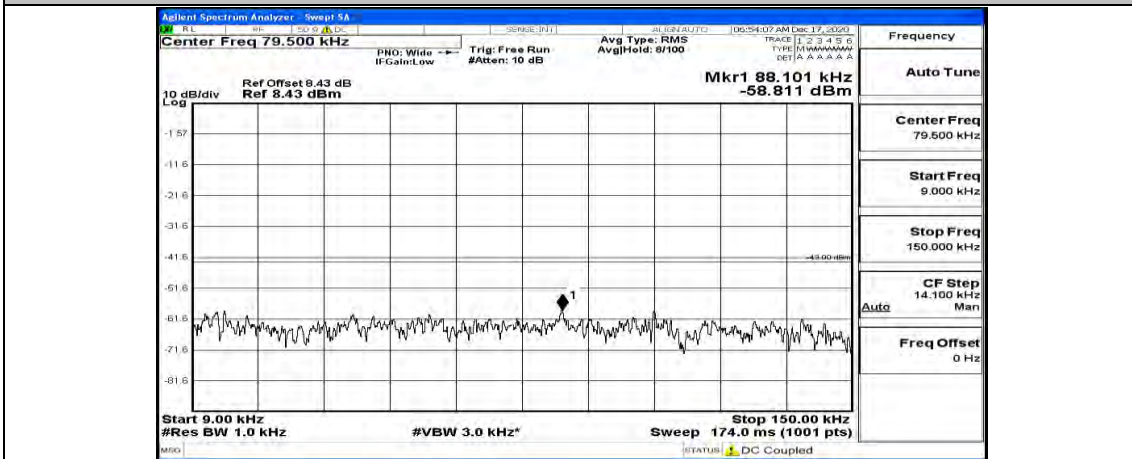

Channel Bandwidth: 10 MHz_MCH_16QAM_1RB#49

Channel Bandwidth: 10 MHz_HCH_16QAM_1RB#0

Channel Bandwidth: 10 MHz_HCH_16QAM_1RB#24

Channel Bandwidth: 10 MHz_HCH_16QAM_1RB#49

Channel Bandwidth: 15 MHz

(Channel Bandwidth:15 MHz)_LCH_QPSK_1RB#0