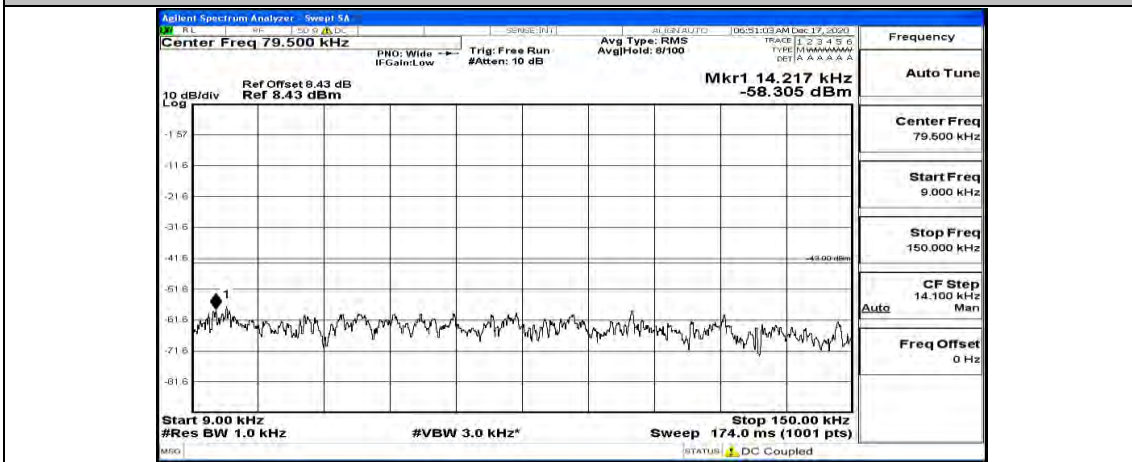

Channel Bandwidth: 10 MHz_LCH_16QAM_1RB#0