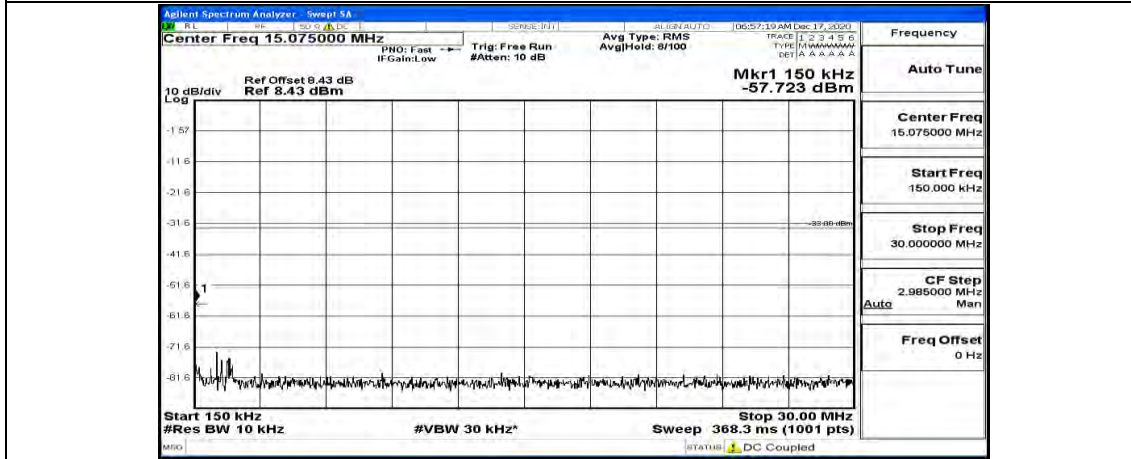

(Channel Bandwidth:15 MHz)_HCH_QPSK_1RB#74