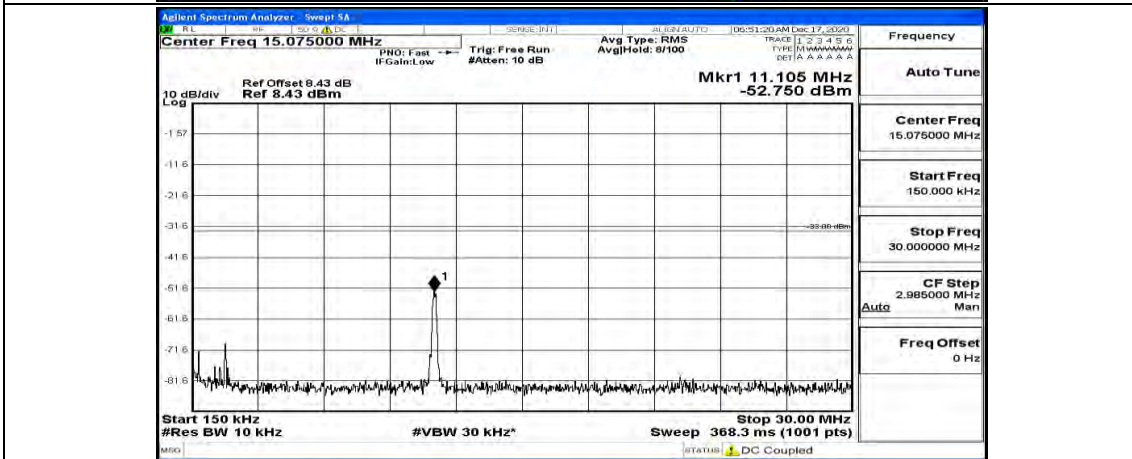

Channel Bandwidth: 10 MHz_LCH_16QAM_1RB#24