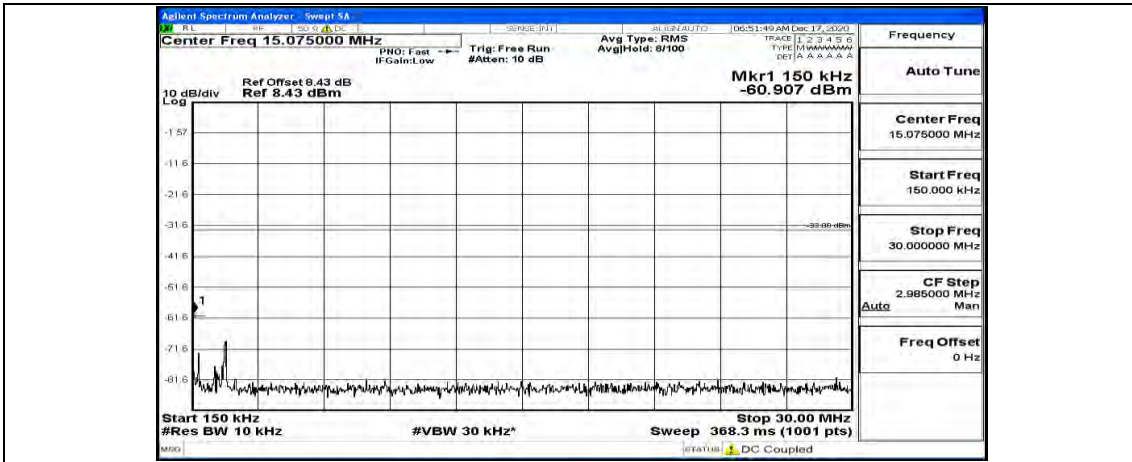

Channel Bandwidth: 10 MHz

Channel Bandwidth: 10 MHz_LCH_QPSK_1RB#49

Channel Bandwidth: 10 MHz_MCH_QPSK_1RB#0

Channel Bandwidth: 10 MHz_MCH_QPSK_1RB#24

Channel Bandwidth: 10 MHz_MCH_QPSK_1RB#49

Channel Bandwidth: 10 MHz_HCH_QPSK_1RB#0

Frequency
Auto Tune
Center Freq 79.500 kHz
Start Freq 9.000 kHz
Stop Freq 150.000 kHz
CF Step 14.100 kHz Man
Freq Offset 0 Hz

Frequency
Auto Tune
Center Freq 15.075000 MHz
Start Freq 150.000 kHz
Stop Freq 30.000000 MHz
CF Step 2.985000 MHz Man
Freq Offset 0 Hz