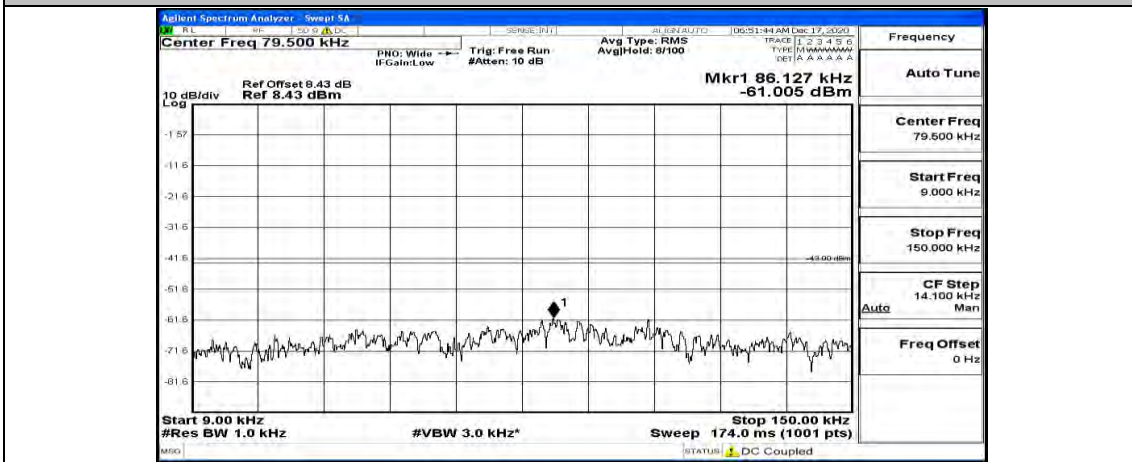

Channel Bandwidth: 10 MHz

Channel Bandwidth: 10 MHz_LCH_QPSK_1RB#49

Channel Bandwidth: 10 MHz_MCH_QPSK_1RB#0

Channel Bandwidth: 10 MHz_MCH_QPSK_1RB#24

Channel Bandwidth: 10 MHz_MCH_QPSK_1RB#49

Channel Bandwidth: 10 MHz_HCH_QPSK_1RB#0

Frequency
Auto Tune
Center Freq 79.500 kHz
Start Freq 9.000 kHz
Stop Freq 150.000 kHz
CF Step 14.100 kHz Man
Freq Offset 0 Hz

Frequency
Auto Tune
Center Freq 15.075000 MHz
Start Freq 150.000 kHz
Stop Freq 30.000000 MHz
CF Step 2.985000 MHz Man
Freq Offset 0 Hz