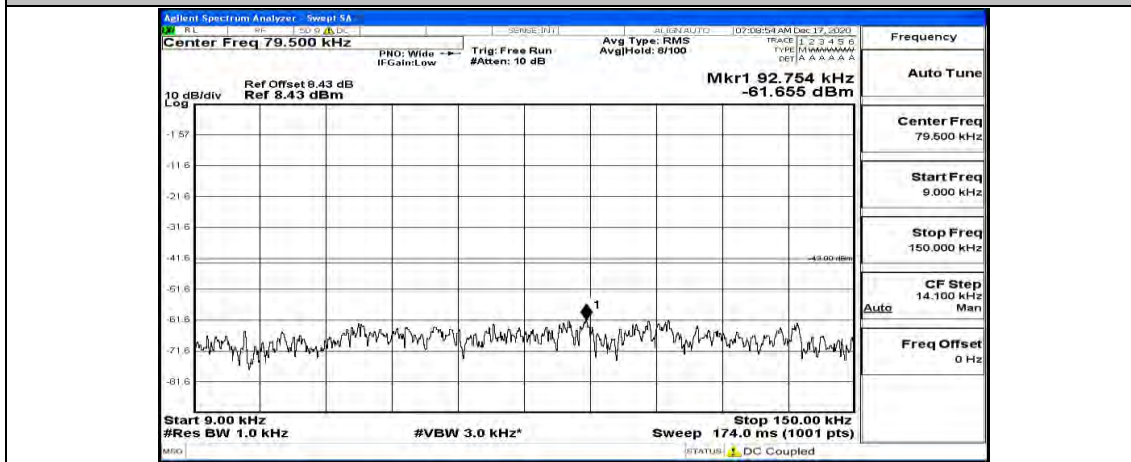

(Channel Bandwidth:20 MHz)_MCH_QPSK_1RB#0