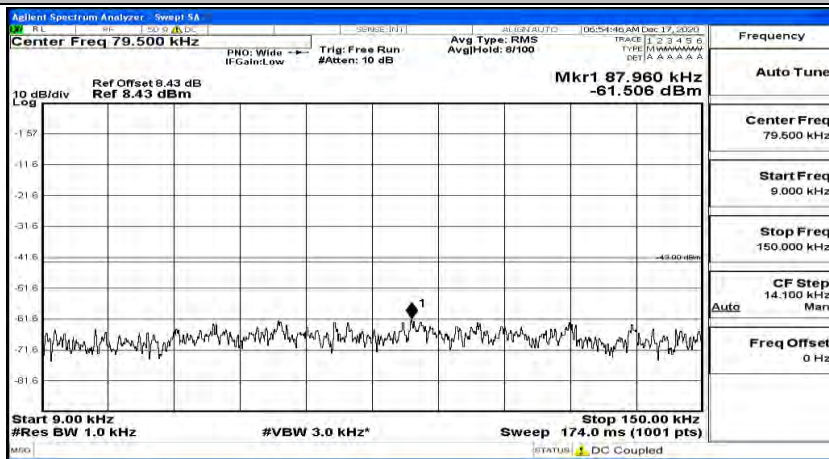

(Channel Bandwidth:15 MHz)_LCH_QPSK_1RB#74