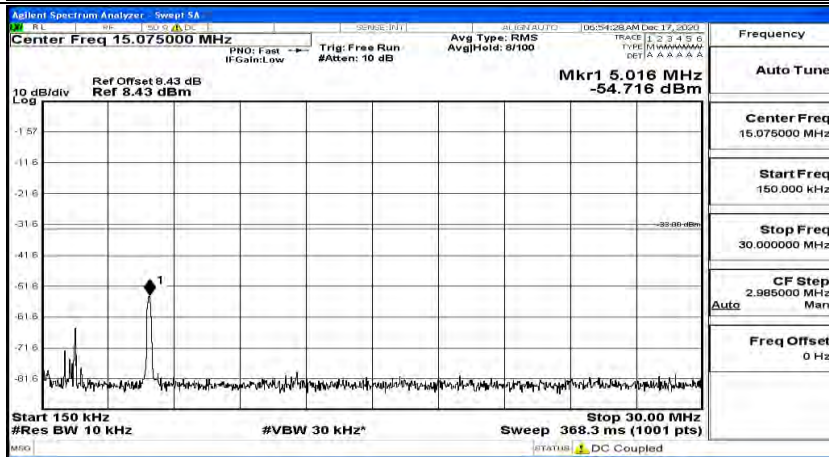

Channel Bandwidth: 10 MHz_MCH_16QAM_1RB#49

Channel Bandwidth: 10 MHz_HCH_16QAM_1RB#0

Channel Bandwidth: 10 MHz_HCH_16QAM_1RB#24

Channel Bandwidth: 10 MHz_HCH_16QAM_1RB#49

Channel Bandwidth: 15 MHz

(Channel Bandwidth:15 MHz)_LCH_QPSK_1RB#0