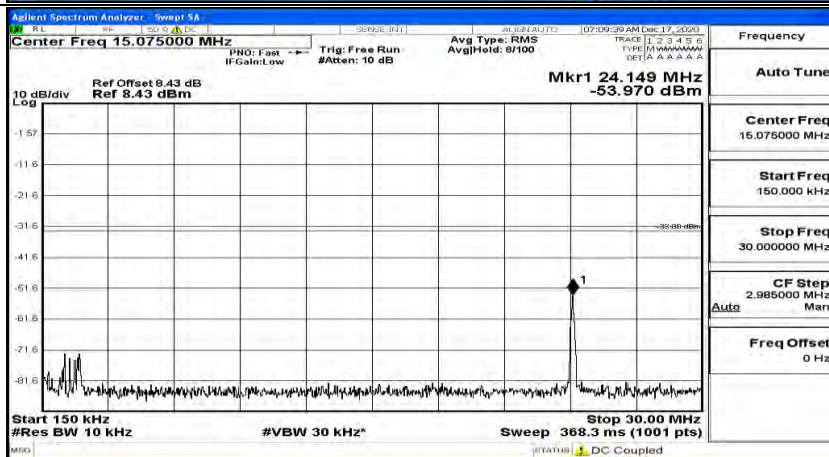

(Channel Bandwidth:20 MHz)_HCH_QPSK_1RB#99

(Channel Bandwidth:20 MHz)_LCH_16QAM_1RB#0

(Channel Bandwidth:20 MHz) LCH_16QAM_1RB#49

(Channel Bandwidth:20 MHz) LCH_16QAM_1RB#99

(Channel Bandwidth:20 MHz)_MCH_16QAM_1RB#0