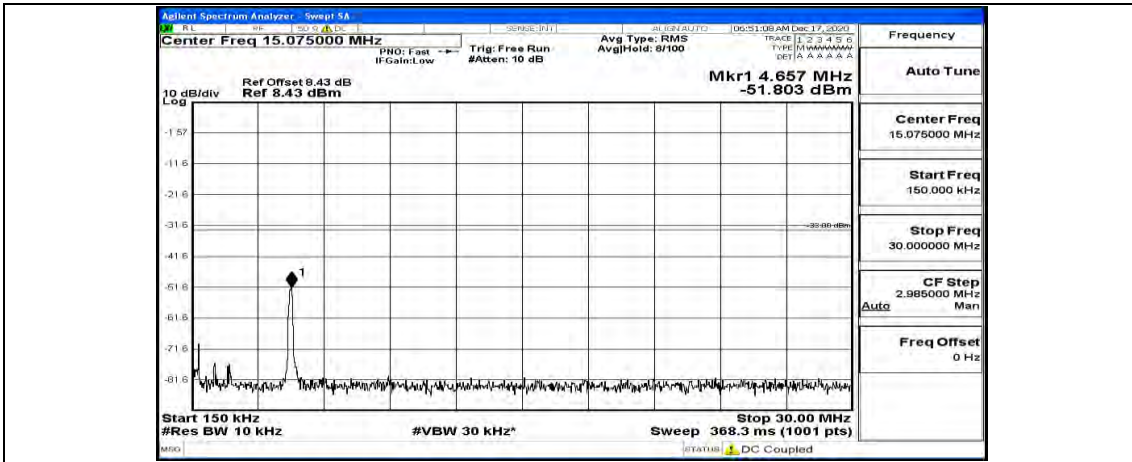

Channel Bandwidth: 10 MHz_LCH_16QAM_1RB#24