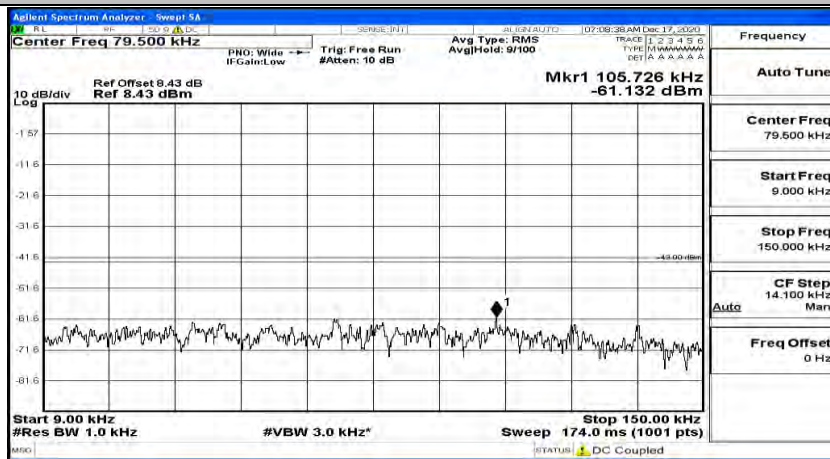

(Channel Bandwidth:20 MHz)_HCH_QPSK_1RB#99

(Channel Bandwidth:20 MHz)_LCH_16QAM_1RB#0

(Channel Bandwidth:20 MHz) LCH_16QAM_1RB#49

(Channel Bandwidth:20 MHz) LCH_16QAM_1RB#99

(Channel Bandwidth:20 MHz)_MCH_16QAM_1RB#0