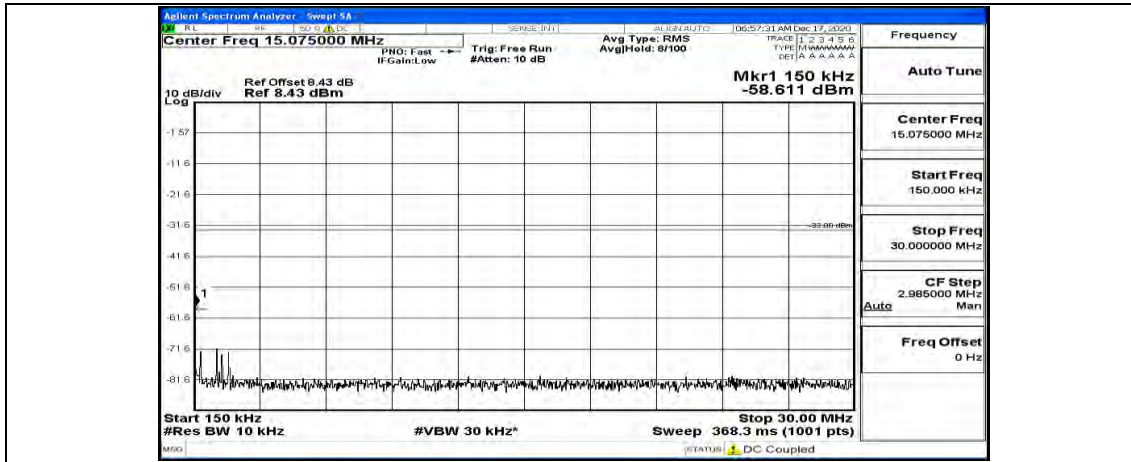

(Channel Bandwidth:15 MHz)_HCH_QPSK_1RB#0

(Channel Bandwidth:15 MHz)_HCH_QPSK_1RB#37

(Channel Bandwidth:15 MHz)_HCH_QPSK_1RB#74

(Channel Bandwidth:15 MHz)_LCH_16QAM_1RB#0

(Channel Bandwidth:15 MHz) LCH_16QAM_1RB#37