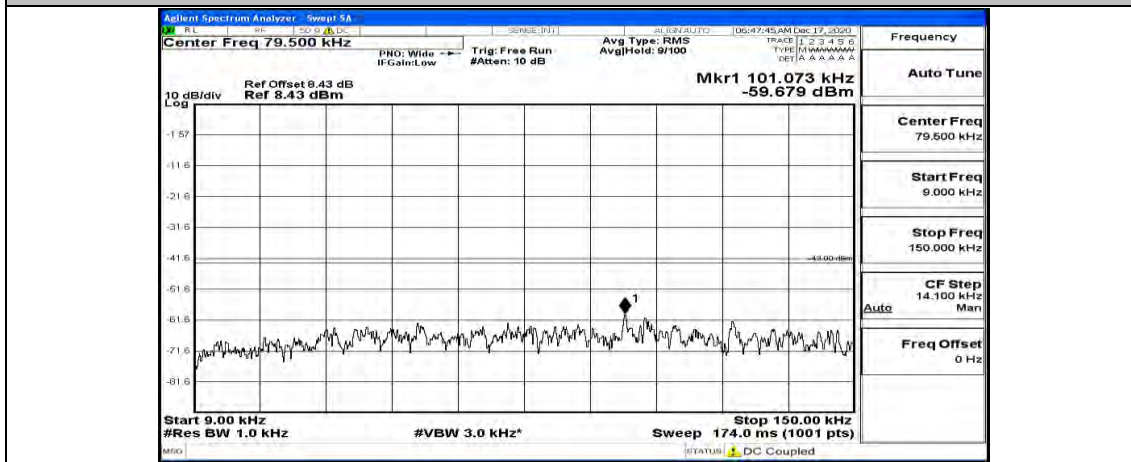

(Channel Bandwidth: 5 MHz)_MCH_QPSK_1RB#0

(Channel Bandwidth: 5 MHz) MCH_QPSK_1RB#12

(Channel Bandwidth: 5 MHz) MCH_QPSK_1RB#24

(Channel Bandwidth: 5 MHz)_HCH_QPSK_1RB#0

(Channel Bandwidth: 5 MHz)_HCH_QPSK_1RB#12