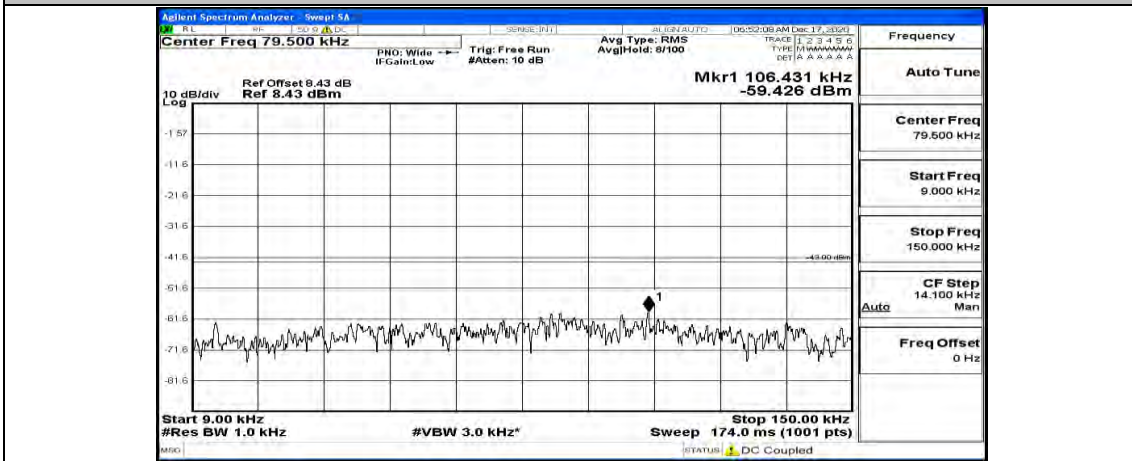

Channel Bandwidth: 10 MHz

Channel Bandwidth: 10 MHz_LCH_QPSK_1RB#49

Channel Bandwidth: 10 MHz_MCH_QPSK_1RB#0

Channel Bandwidth: 10 MHz_MCH_QPSK_1RB#24

Channel Bandwidth: 10 MHz_MCH_QPSK_1RB#49

Channel Bandwidth: 10 MHz_HCH_QPSK_1RB#0

Frequency
Auto Tune
Center Freq 79.500 kHz
Start Freq 9.000 kHz
Stop Freq 150.000 kHz
CF Step 14.100 kHz Man
Freq Offset 0 Hz

Frequency
Auto Tune
Center Freq 15.075000 MHz
Start Freq 150.000 kHz
Stop Freq 30.000000 MHz
CF Step 2.985000 MHz Man
Freq Offset 0 Hz