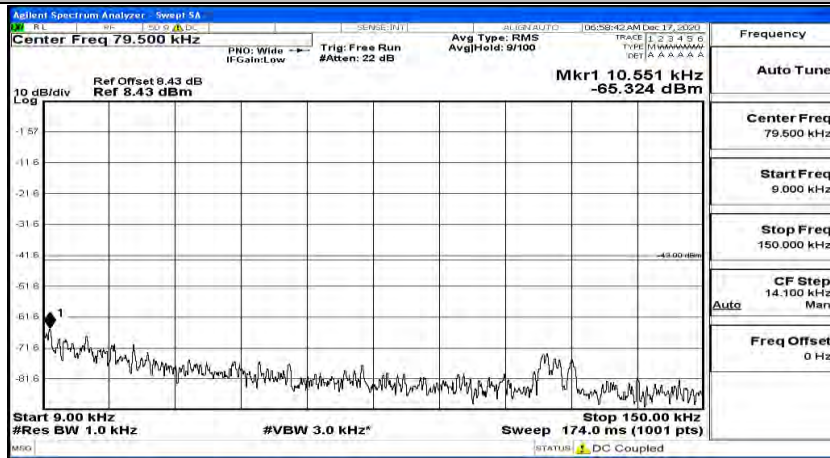

(Channel Bandwidth:15 MHz)_HCH_16QAM_1RB#37

(Channel Bandwidth:15 MHz)_HCH_16QAM_1RB#74

Channel Bandwidth: 20 MHz

(Channel Bandwidth:20 MHz)_LCH_QPSK_1RB#0

(Channel Bandwidth:20 MHz)_LCH_QPSK_1RB#49

(Channel Bandwidth:20 MHz)_LCH_QPSK_1RB#99