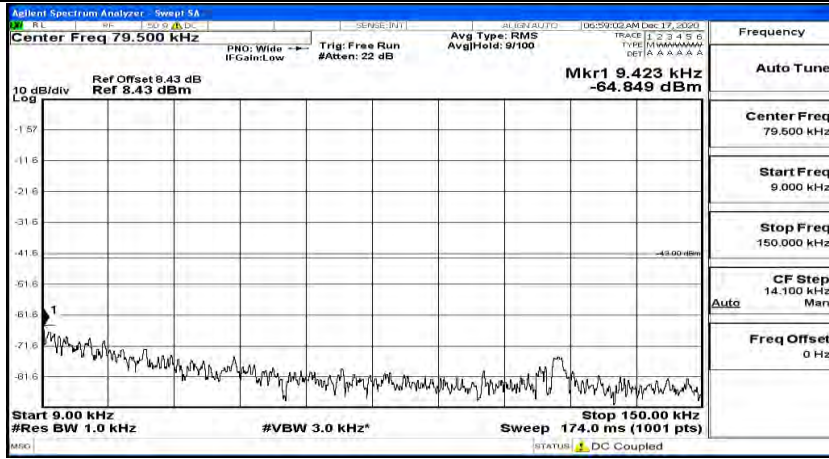

(Channel Bandwidth:15 MHz)_HCH_16QAM_1RB#37

(Channel Bandwidth:15 MHz)_HCH_16QAM_1RB#74

Channel Bandwidth: 20 MHz

(Channel Bandwidth:20 MHz)_LCH_QPSK_1RB#0

(Channel Bandwidth:20 MHz)_LCH_QPSK_1RB#49

(Channel Bandwidth:20 MHz)_LCH_QPSK_1RB#99