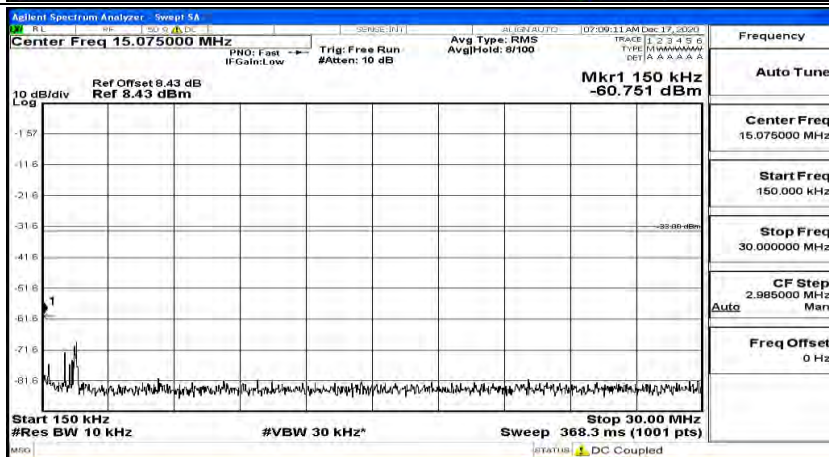

(Channel Bandwidth:20 MHz)_MCH_QPSK_1RB#49