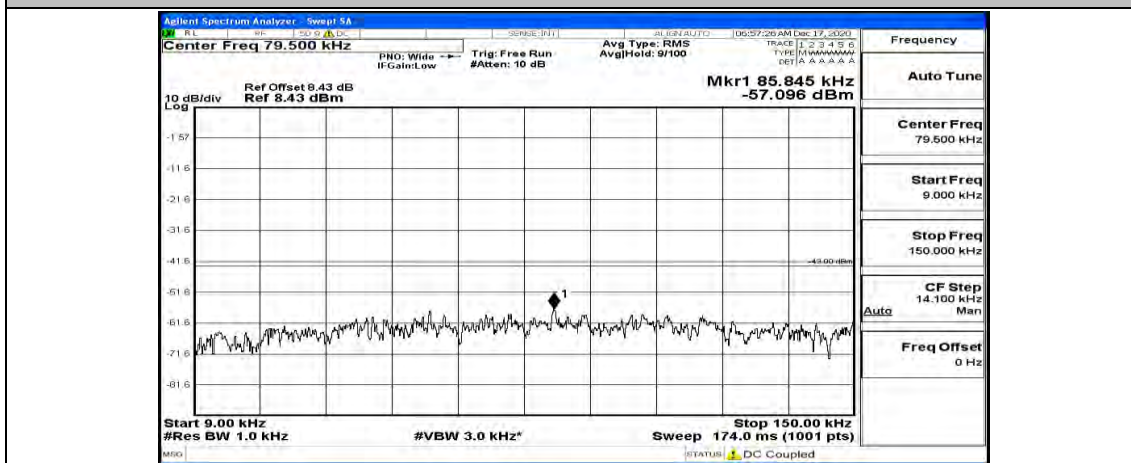

(Channel Bandwidth:15 MHz)_HCH_QPSK_1RB#74