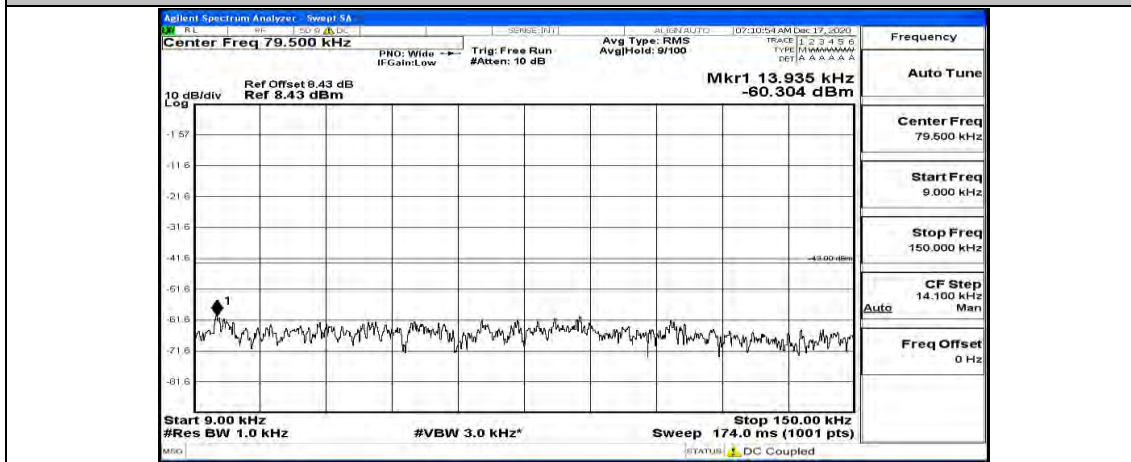

(Channel Bandwidth:20 MHz)_MCH_16QAM_1RB#49

(Channel Bandwidth:20 MHz)_MCH_16QAM_1RB#99

(Channel Bandwidth:20 MHz)_HCH_16QAM_1RB#0

(Channel Bandwidth:20 MHz)_HCH_16QAM_1RB#49

(Channel Bandwidth:20 MHz)_HCH_16QAM_1RB#99