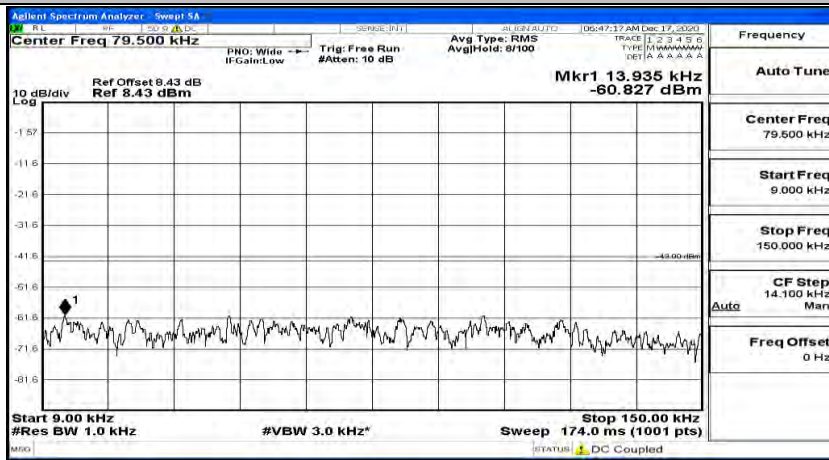

(Channel Bandwidth: 5 MHz)_HCH_QPSK_1RB#24

(Channel Bandwidth: 5 MHz)_LCH_16QAM_1RB#0

(Channel Bandwidth: 5 MHz)_LCH_16QAM_1RB#12

(Channel Bandwidth: 5 MHz) LCH_16QAM_1RB#24

(Channel Bandwidth: 5 MHz)_MCH_16QAM_1RB#0