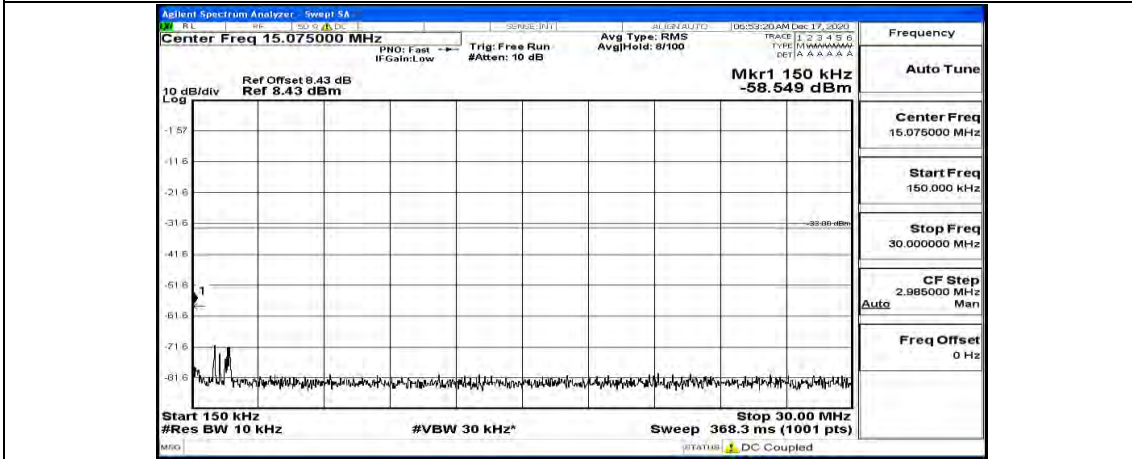

Frequency
Auto Tune
Center Freq 79.500 kHz
Start Freq 9.000 kHz
Stop Freq 150.000 kHz
CF Step 14.100 kHz Man
Freq Offset 0 Hz

Frequency
Auto Tune
Center Freq 15.075000 MHz
Start Freq 150.000 kHz
Stop Freq 30.000000 MHz
CF Step 2.985000 MHz Man
Freq Offset 0 Hz

Frequency
Auto Tune
Center Freq 13.015000000 GHz
Start Freq 30.000000 MHz
Stop Freq 26.000000000 GHz
CF Step 2.597000000 GHz Man
Freq Offset 0 Hz

Channel Bandwidth: 10 MHz_HCH_QPSK_1RB#24

Channel Bandwidth: 10 MHz_HCH_QPSK_1RB#49