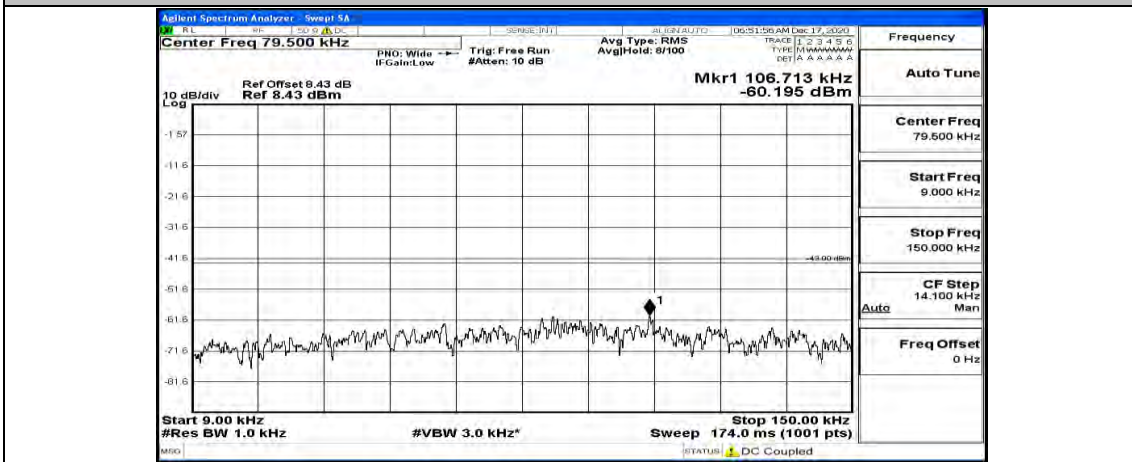

Channel Bandwidth: 10 MHz

Channel Bandwidth: 10 MHz_LCH_QPSK_1RB#49

Channel Bandwidth: 10 MHz_MCH_QPSK_1RB#0

Channel Bandwidth: 10 MHz_MCH_QPSK_1RB#24

Channel Bandwidth: 10 MHz_MCH_QPSK_1RB#49

Channel Bandwidth: 10 MHz_HCH_QPSK_1RB#0

Frequency
Auto Tune
Center Freq 79.500 kHz
Start Freq 9.000 kHz
Stop Freq 150.000 kHz
CF Step 14.100 kHz Man
Freq Offset 0 Hz

Frequency
Auto Tune
Center Freq 15.075000 MHz
Start Freq 150.000 kHz
Stop Freq 30.000000 MHz
CF Step 2.985000 MHz Man
Freq Offset 0 Hz