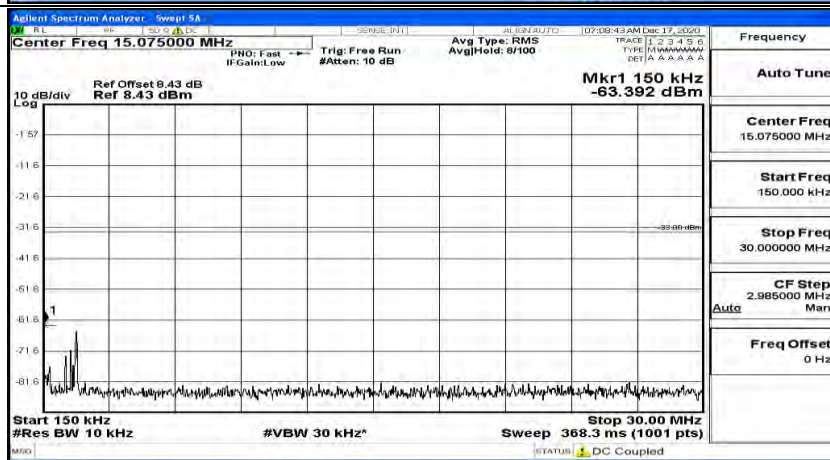

(Channel Bandwidth:20 MHz)_HCH_QPSK_1RB#99

(Channel Bandwidth:20 MHz)_LCH_16QAM_1RB#0

(Channel Bandwidth:20 MHz) LCH_16QAM_1RB#49

(Channel Bandwidth:20 MHz) LCH_16QAM_1RB#99

(Channel Bandwidth:20 MHz)_MCH_16QAM_1RB#0