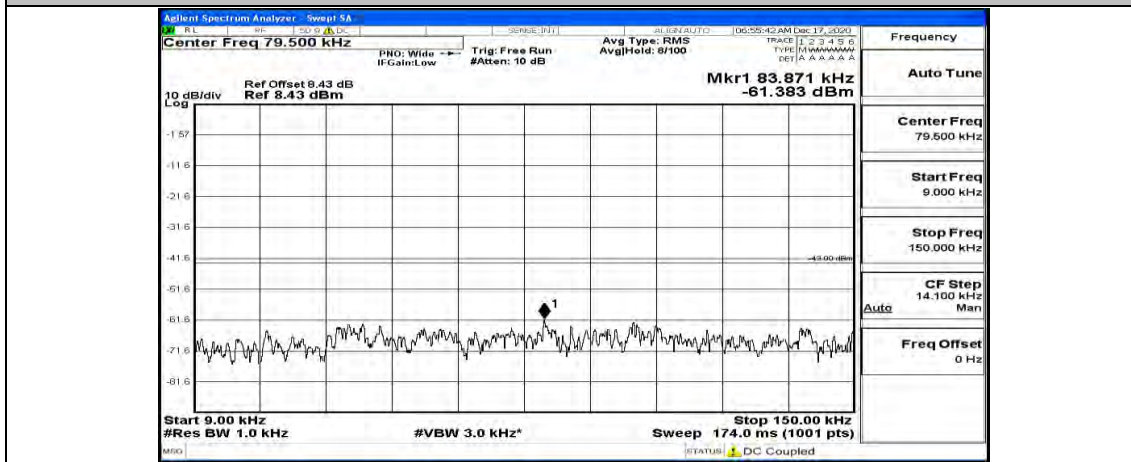

(Channel Bandwidth:15 MHz)_LCH_QPSK_1RB#37

(Channel Bandwidth:15 MHz)_LCH_QPSK_1RB#74

(Channel Bandwidth:15 MHz)_MCH_QPSK_1RB#0

(Channel Bandwidth:15 MHz)_MCH_QPSK_1RB#37

(Channel Bandwidth:15 MHz)_MCH_QPSK_1RB#74