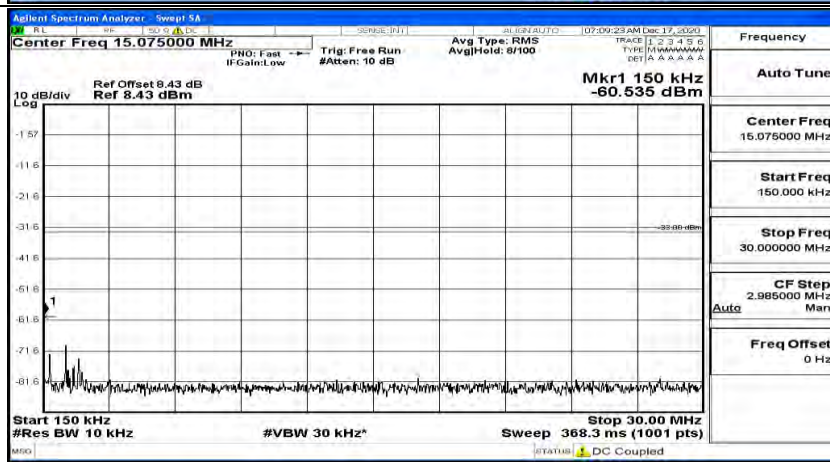

(Channel Bandwidth:20 MHz)_MCH_QPSK_1RB#0

(Channel Bandwidth:20 MHz)_MCH_QPSK_1RB#49

(Channel Bandwidth:20 MHz)_MCH_QPSK_1RB#99

(Channel Bandwidth:20 MHz)_HCH_QPSK_1RB#0

(Channel Bandwidth:20 MHz)_HCH_QPSK_1RB#49