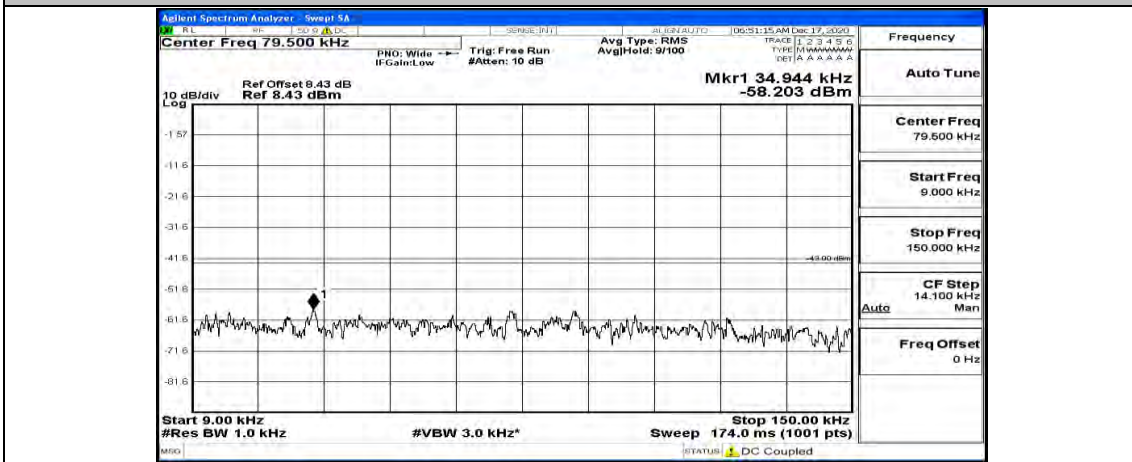

Channel Bandwidth: 10 MHz_LCH_16QAM_1RB#24