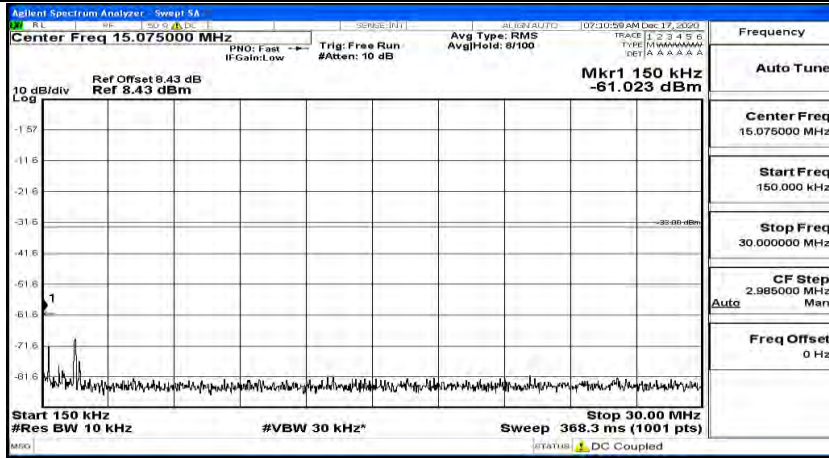

(Channel Bandwidth:20 MHz)_MCH_16QAM_1RB#49

(Channel Bandwidth:20 MHz)_MCH_16QAM_1RB#99

(Channel Bandwidth:20 MHz)_HCH_16QAM_1RB#0

(Channel Bandwidth:20 MHz)_HCH_16QAM_1RB#49

(Channel Bandwidth:20 MHz)_HCH_16QAM_1RB#99