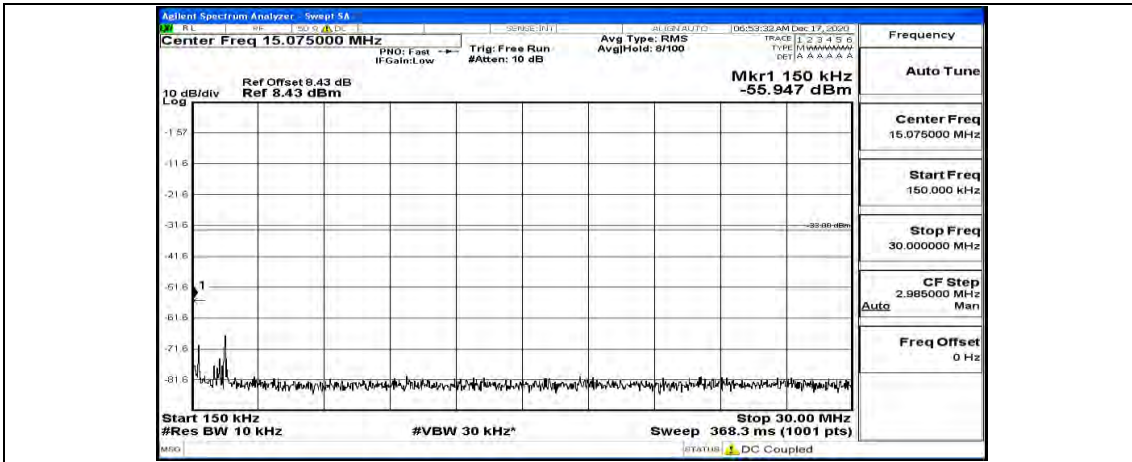

Frequency
Auto Tune
Center Freq 79.500 kHz
Start Freq 9.000 kHz
Stop Freq 150.000 kHz
CF Step 14.100 kHz Man
Freq Offset 0 Hz

Frequency
Auto Tune
Center Freq 15.075000 MHz
Start Freq 150.000 kHz
Stop Freq 30.000000 MHz
CF Step 2.985000 MHz Man
Freq Offset 0 Hz

Frequency
Auto Tune
Center Freq 13.015000000 GHz
Start Freq 30.000000 MHz
Stop Freq 26.000000000 GHz
CF Step 2.597000000 GHz Man
Freq Offset 0 Hz

Channel Bandwidth: 10 MHz_HCH_QPSK_1RB#24

Channel Bandwidth: 10 MHz_HCH_QPSK_1RB#49