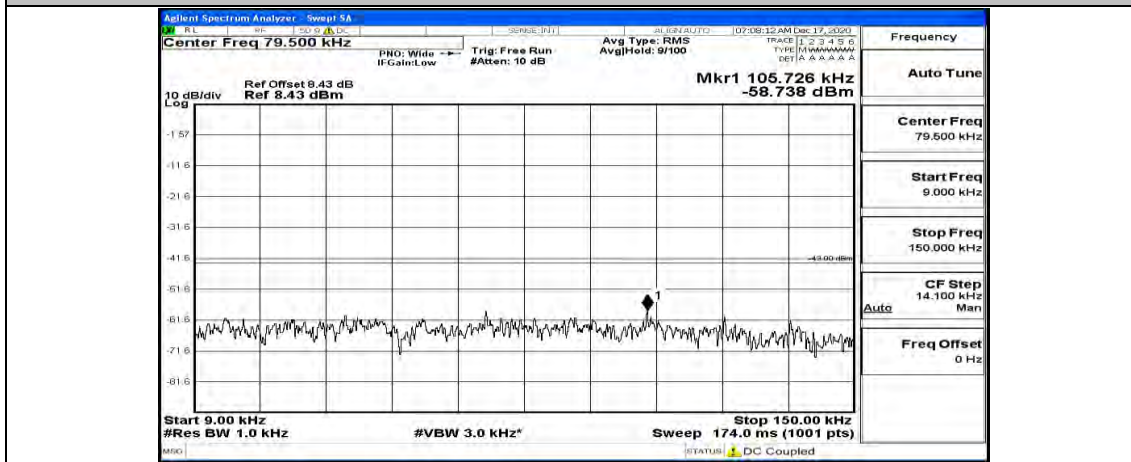

(Channel Bandwidth:20 MHz)_LCH_16QAM_1RB#0