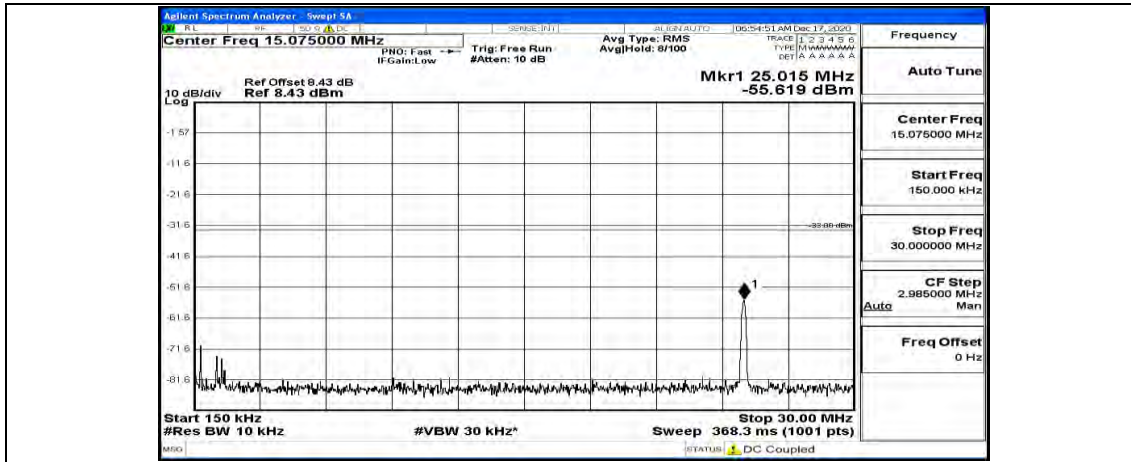

(Channel Bandwidth:15 MHz)_MCH_QPSK_1RB#0