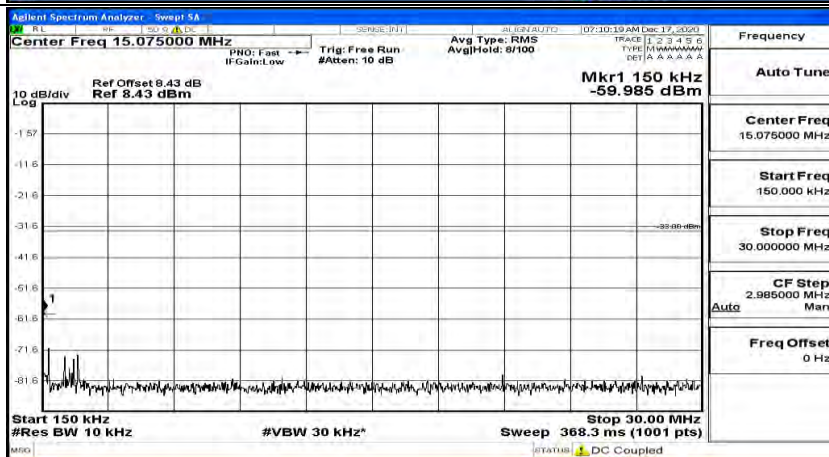

(Channel Bandwidth:20 MHz)_MCH_QPSK_1RB#0

(Channel Bandwidth:20 MHz)_MCH_QPSK_1RB#49

(Channel Bandwidth:20 MHz)_MCH_QPSK_1RB#99

(Channel Bandwidth:20 MHz)_HCH_QPSK_1RB#0

(Channel Bandwidth:20 MHz)_HCH_QPSK_1RB#49