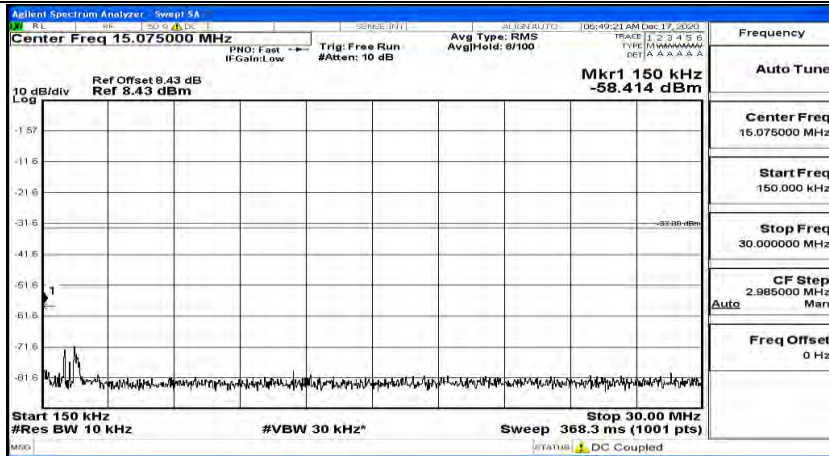

(Channel Bandwidth: 5 MHz)_MCH_QPSK_1RB#0

(Channel Bandwidth: 5 MHz) MCH_QPSK_1RB#12

(Channel Bandwidth: 5 MHz) MCH_QPSK_1RB#24

(Channel Bandwidth: 5 MHz)_HCH_QPSK_1RB#0

(Channel Bandwidth: 5 MHz)_HCH_QPSK_1RB#12

(Channel Bandwidth: 5 MHz)_HCH_QPSK_1RB#24

(Channel Bandwidth: 5 MHz)_LCH_16QAM_1RB#0

(Channel Bandwidth: 5 MHz)_LCH_16QAM_1RB#12

(Channel Bandwidth: 5 MHz) LCH_16QAM_1RB#24

(Channel Bandwidth: 5 MHz)_MCH_16QAM_1RB#0