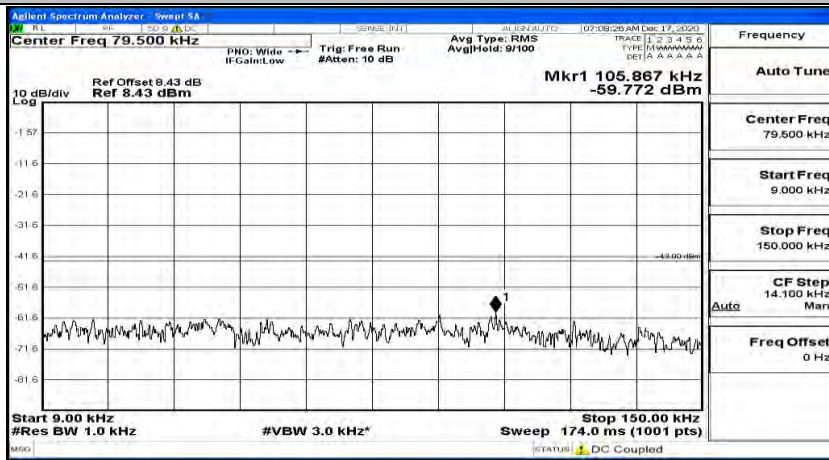

(Channel Bandwidth:20 MHz)_HCH_QPSK_1RB#99

(Channel Bandwidth:20 MHz)_LCH_16QAM_1RB#0

(Channel Bandwidth:20 MHz) LCH_16QAM_1RB#49

(Channel Bandwidth:20 MHz) LCH_16QAM_1RB#99

(Channel Bandwidth:20 MHz)_MCH_16QAM_1RB#0