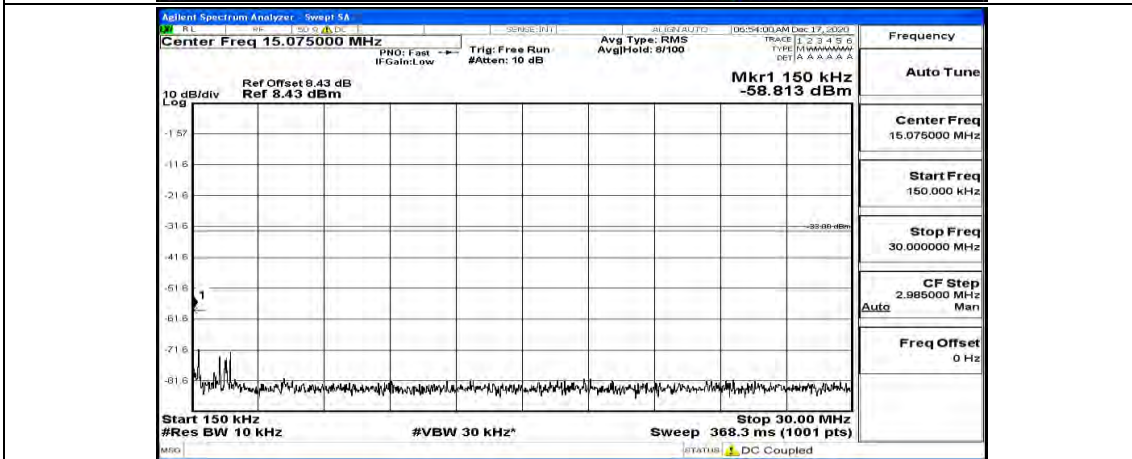

Channel Bandwidth: 10 MHz_MCH_16QAM_1RB#49

Channel Bandwidth: 10 MHz_HCH_16QAM_1RB#0

Channel Bandwidth: 10 MHz_HCH_16QAM_1RB#24

Channel Bandwidth: 10 MHz_HCH_16QAM_1RB#49

Channel Bandwidth: 15 MHz

(Channel Bandwidth:15 MHz)_LCH_QPSK_1RB#0