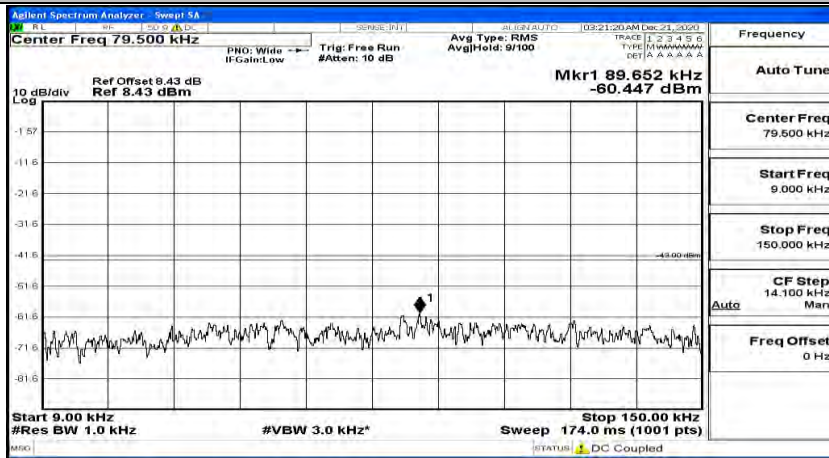

(Channel Bandwidth: 3 MHz)\_HCH\_16QAM\_1RB#14

Channel Bandwidth: 5 MHz

(Channel Bandwidth: 5 MHz)\_LCH\_QPSK\_1RB#0

(Channel Bandwidth: 5 MHz)\_LCH\_QPSK\_1RB#12

(Channel Bandwidth: 5 MHz)\_LCH\_QPSK\_1RB#24