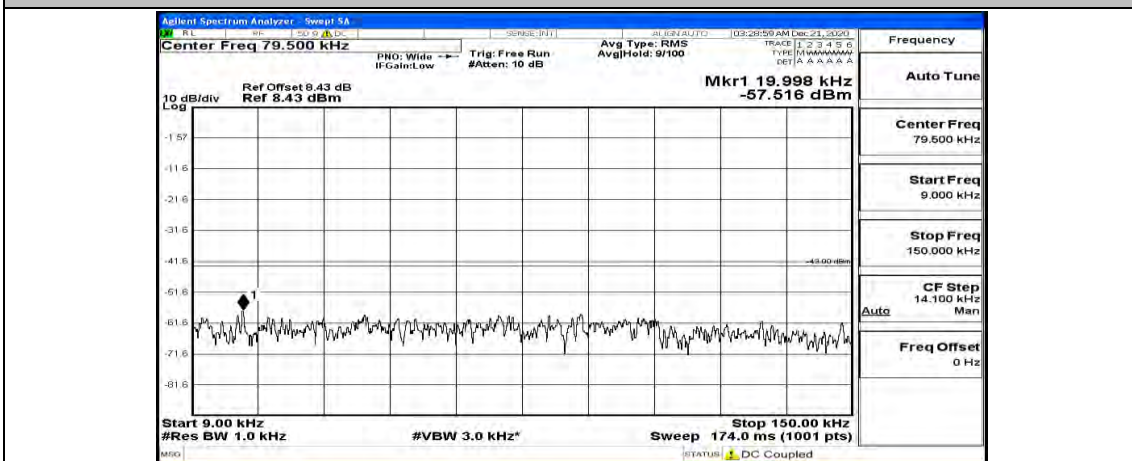

Channel Bandwidth: 10 MHz\_LCH\_16QAM\_1RB#49

Channel Bandwidth: 10 MHz\_MCH\_16QAM\_1RB#0

Channel Bandwidth: 10 MHz\_MCH\_16QAM\_1RB#24

Channel Bandwidth: 10 MHz\_MCH\_16QAM\_1RB#49

Channel Bandwidth: 10 MHz\_HCH\_16QAM\_1RB#0