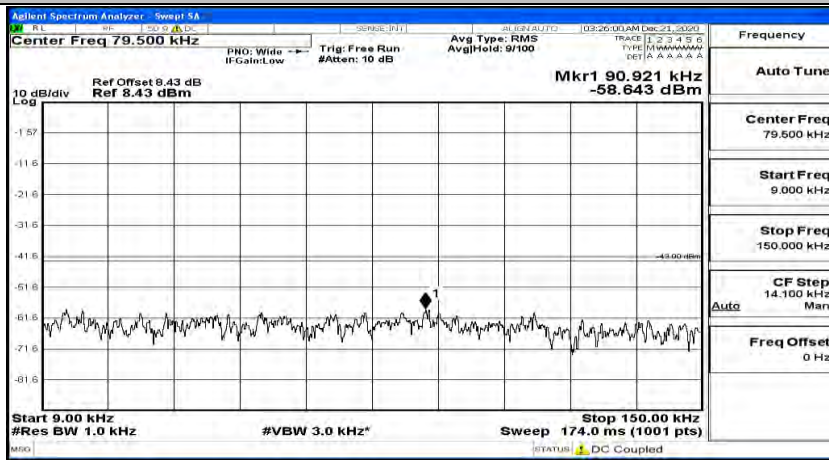

(Channel Bandwidth: 5 MHz)\_MCH\_16QAM\_1RB#12

(Channel Bandwidth: 5 MHz)\_MCH\_16QAM\_1RB#24

(Channel Bandwidth: 5 MHz)\_HCH\_16QAM\_1RB#0

(Channel Bandwidth: 5 MHz)\_HCH\_16QAM\_1RB#12

(Channel Bandwidth: 5 MHz)\_HCH\_16QAM\_1RB#24