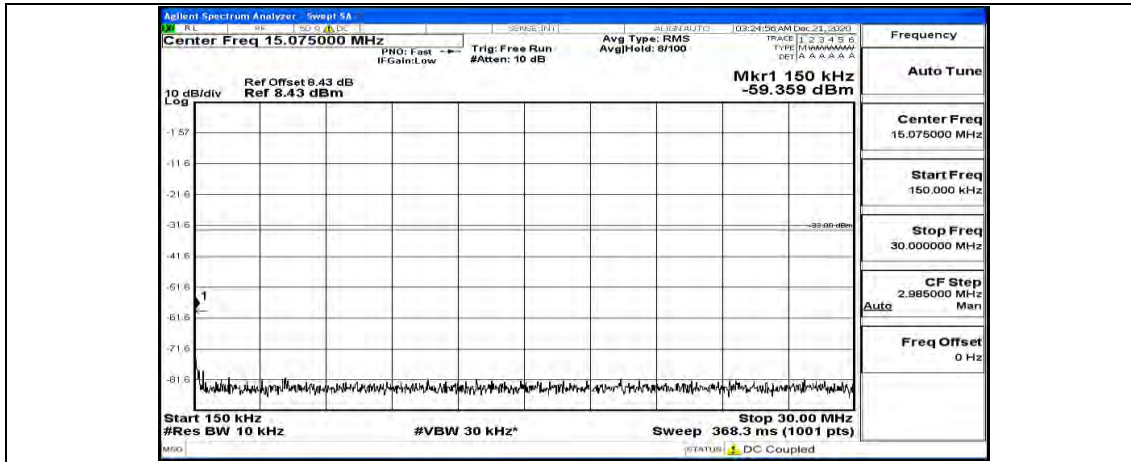

(Channel Bandwidth: 5 MHz)\_MCH\_QPSK\_1RB#0

(Channel Bandwidth: 5 MHz) MCH\_QPSK\_1RB#12

(Channel Bandwidth: 5 MHz) MCH\_QPSK\_1RB#24

(Channel Bandwidth: 5 MHz)\_HCH\_QPSK\_1RB#0

(Channel Bandwidth: 5 MHz)\_HCH\_QPSK\_1RB#12

(Channel Bandwidth: 5 MHz)\_HCH\_QPSK\_1RB#24

(Channel Bandwidth: 5 MHz)\_LCH\_16QAM\_1RB#0

(Channel Bandwidth: 5 MHz)\_LCH\_16QAM\_1RB#12

(Channel Bandwidth: 5 MHz) LCH\_16QAM\_1RB#24

(Channel Bandwidth: 5 MHz)\_MCH\_16QAM\_1RB#0

(Channel Bandwidth: 5 MHz)\_MCH\_16QAM\_1RB#12

(Channel Bandwidth: 5 MHz)\_MCH\_16QAM\_1RB#24

(Channel Bandwidth: 5 MHz)\_HCH\_16QAM\_1RB#0

(Channel Bandwidth: 5 MHz)\_HCH\_16QAM\_1RB#12

(Channel Bandwidth: 5 MHz)\_HCH\_16QAM\_1RB#24