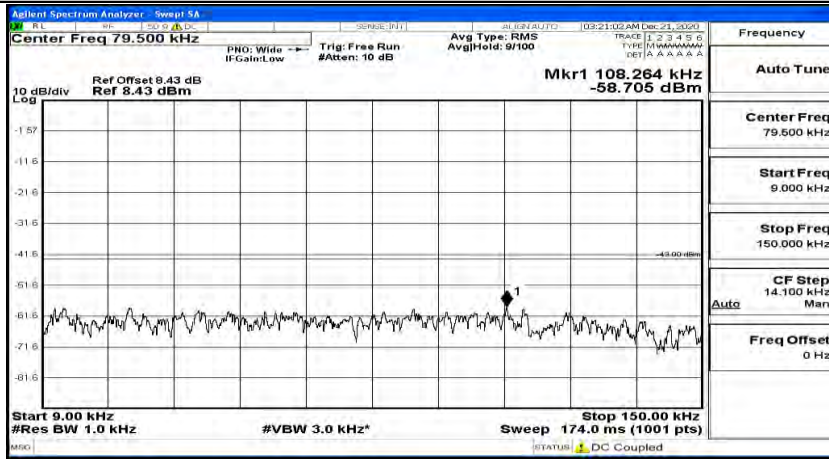

(Channel Bandwidth: 3 MHz)\_HCH\_16QAM\_1RB#14

Channel Bandwidth: 5 MHz

(Channel Bandwidth: 5 MHz)\_LCH\_QPSK\_1RB#0

(Channel Bandwidth: 5 MHz)\_LCH\_QPSK\_1RB#12

(Channel Bandwidth: 5 MHz)\_LCH\_QPSK\_1RB#24