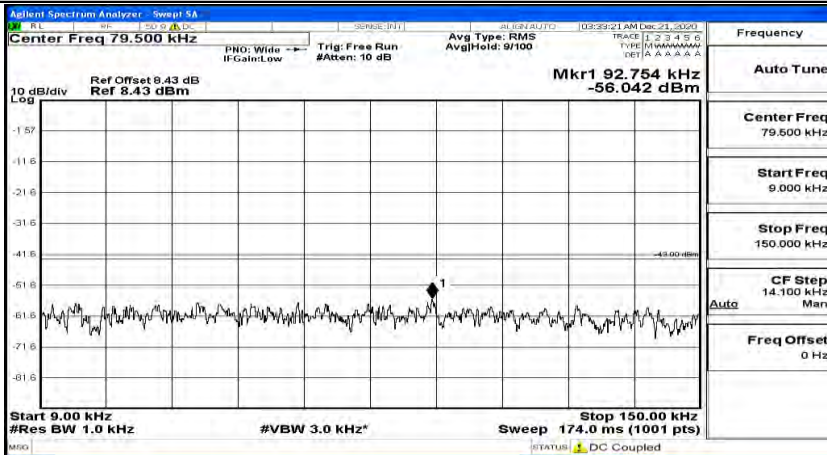

(Channel Bandwidth:15 MHz)_MCH_16QAM_1RB#0

(Channel Bandwidth:15 MHz)_MCH_16QAM_1RB#37