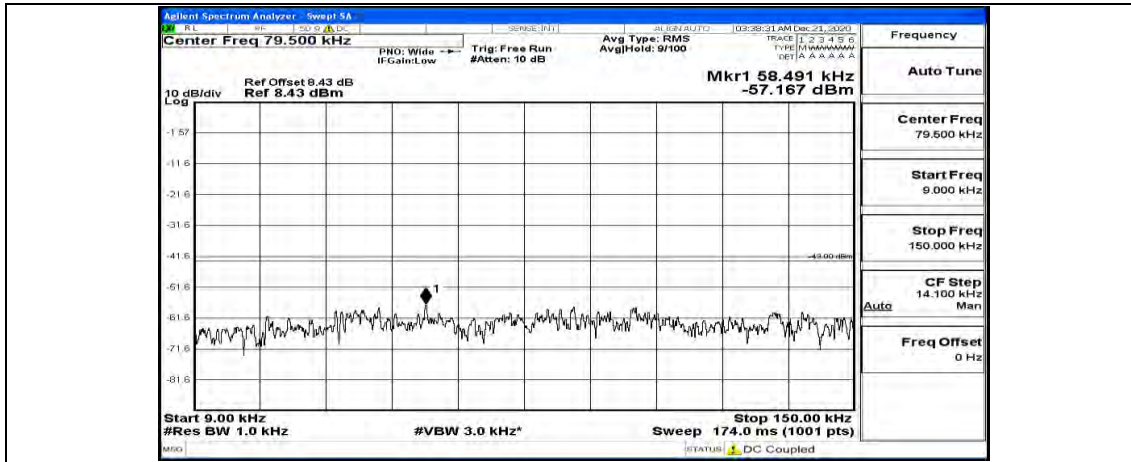

(Channel Bandwidth:15 MHz)_HCH_QPSK_1RB#74