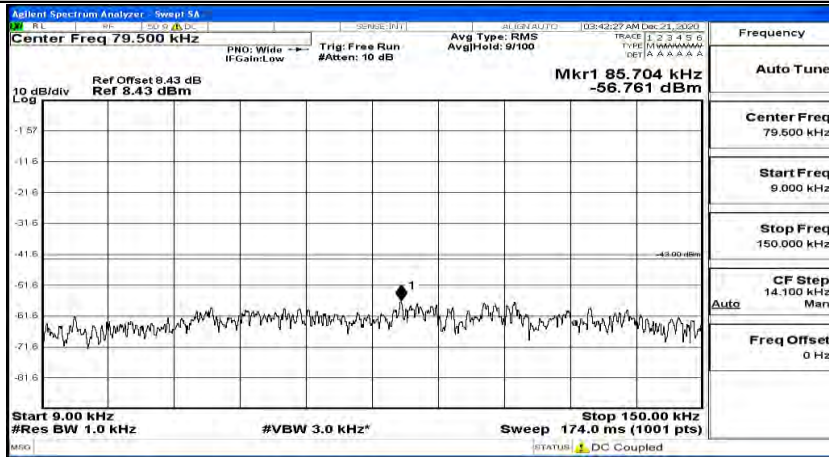

(Channel Bandwidth:20 MHz)\_MCH\_QPSK\_1RB#0

(Channel Bandwidth:20 MHz)\_MCH\_QPSK\_1RB#49

(Channel Bandwidth:20 MHz)\_MCH\_QPSK\_1RB#99

(Channel Bandwidth:20 MHz)\_HCH\_QPSK\_1RB#0

(Channel Bandwidth:20 MHz)\_HCH\_QPSK\_1RB#49