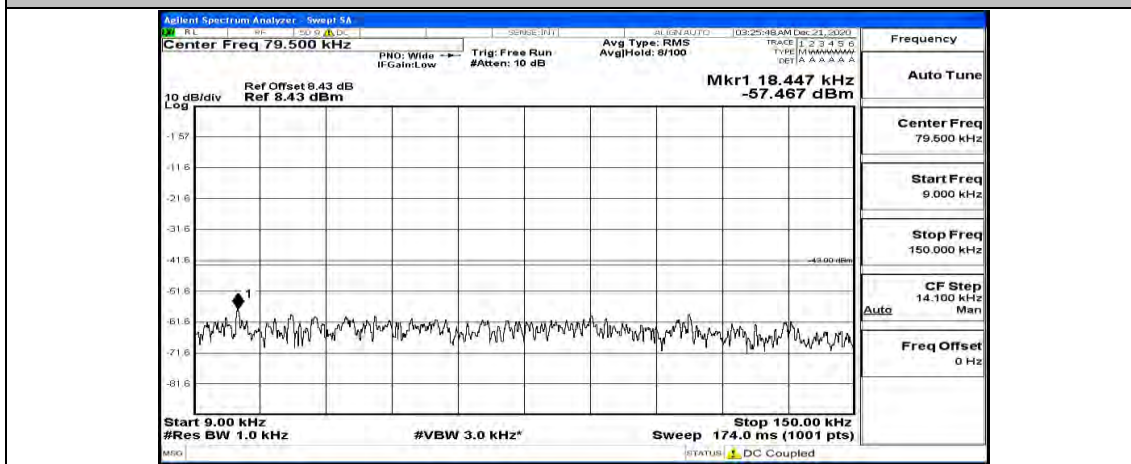

(Channel Bandwidth: 5 MHz)\_MCH\_16QAM\_1RB#12

(Channel Bandwidth: 5 MHz)\_MCH\_16QAM\_1RB#24

(Channel Bandwidth: 5 MHz)\_HCH\_16QAM\_1RB#0

(Channel Bandwidth: 5 MHz)\_HCH\_16QAM\_1RB#12

(Channel Bandwidth: 5 MHz)\_HCH\_16QAM\_1RB#24