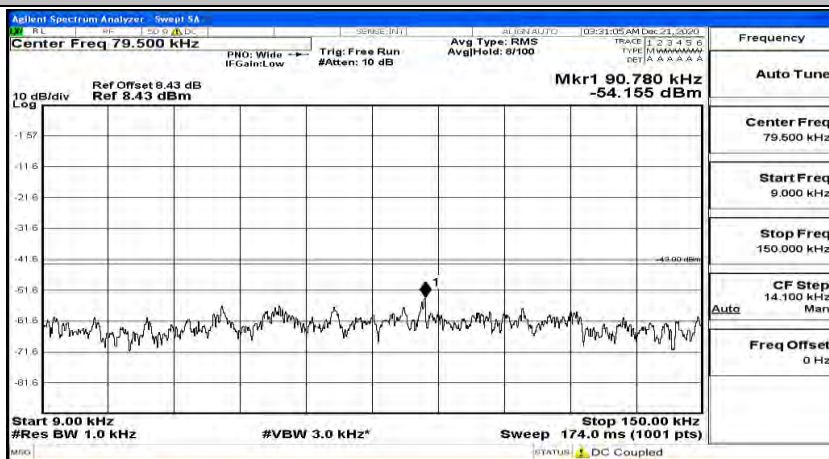

(Channel Bandwidth:15 MHz)_LCH_QPSK_1RB#74