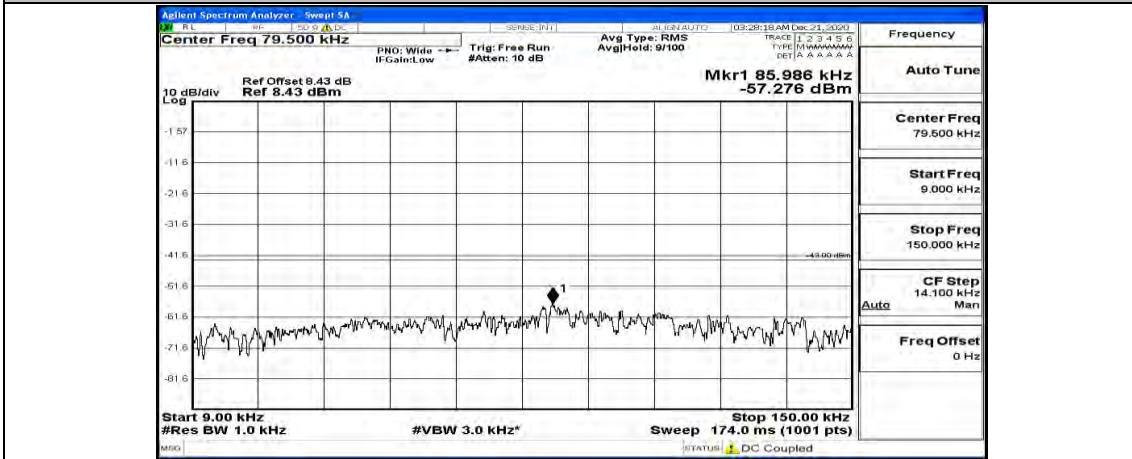

Channel Bandwidth: 10 MHz

Channel Bandwidth: 10 MHz\_LCH\_QPSK\_1RB#49

Channel Bandwidth: 10 MHz\_MCH\_QPSK\_1RB#0

Channel Bandwidth: 10 MHz\_MCH\_QPSK\_1RB#24

Channel Bandwidth: 10 MHz\_MCH\_QPSK\_1RB#49