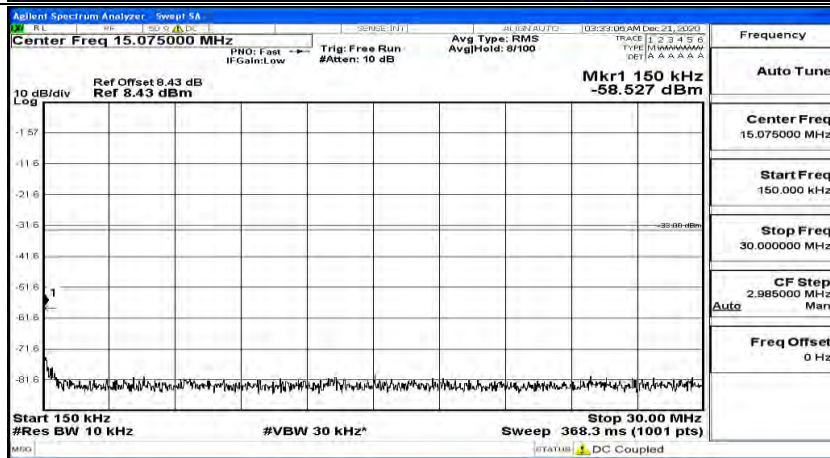

(Channel Bandwidth:15 MHz)\_LCH\_QPSK\_1RB#74

(Channel Bandwidth:15 MHz)\_MCH\_QPSK\_1RB#0

(Channel Bandwidth:15 MHz)\_MCH\_QPSK\_1RB#37

(Channel Bandwidth:15 MHz)\_MCH\_QPSK\_1RB#74

(Channel Bandwidth:15 MHz)\_HCH\_QPSK\_1RB#0