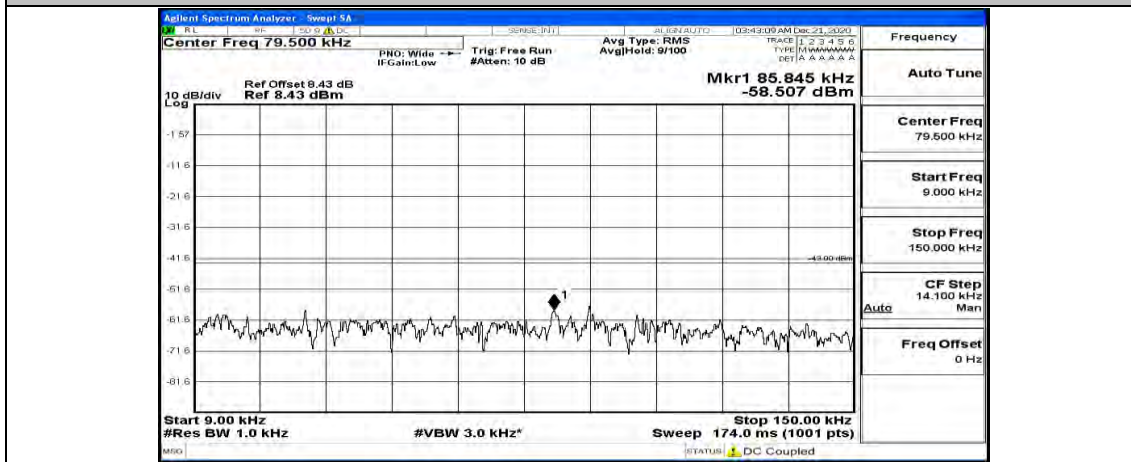

(Channel Bandwidth:20 MHz)\_MCH\_16QAM\_1RB#49

(Channel Bandwidth:20 MHz)\_MCH\_16QAM\_1RB#99

(Channel Bandwidth:20 MHz)\_HCH\_16QAM\_1RB#0

(Channel Bandwidth:20 MHz) HCH\_16QAM\_1RB#49

(Channel Bandwidth:20 MHz)\_HCH\_16QAM\_1RB#99