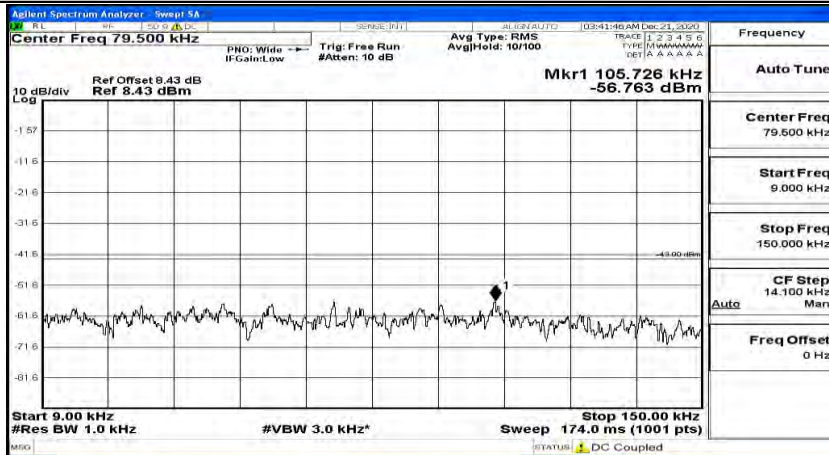

(Channel Bandwidth:20 MHz)\_HCH\_QPSK\_1RB#99

(Channel Bandwidth:20 MHz)\_LCH\_16QAM\_1RB#0

(Channel Bandwidth:20 MHz) LCH\_16QAM\_1RB#49

(Channel Bandwidth:20 MHz) LCH\_16QAM\_1RB#99

(Channel Bandwidth:20 MHz)\_MCH\_16QAM\_1RB#0