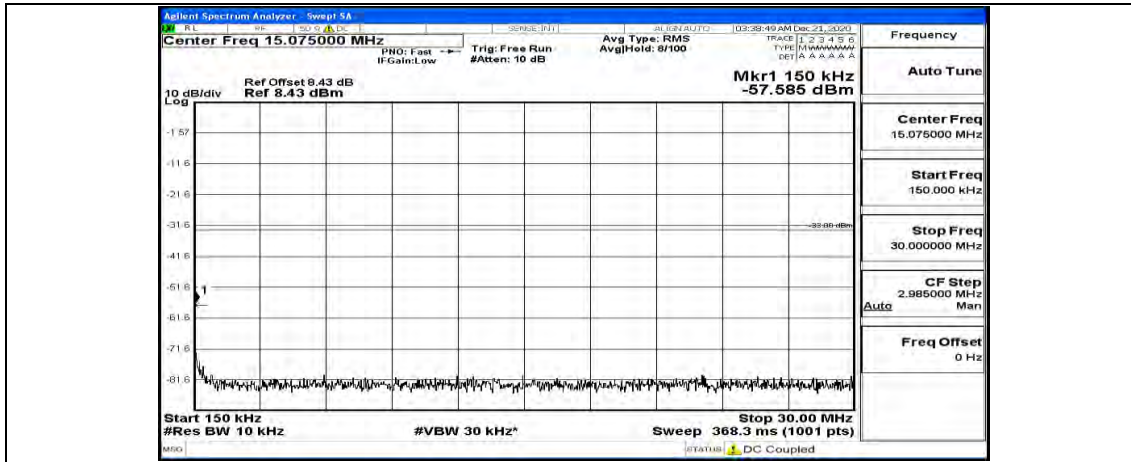

(Channel Bandwidth:15 MHz)_LCH_16QAM_1RB#0