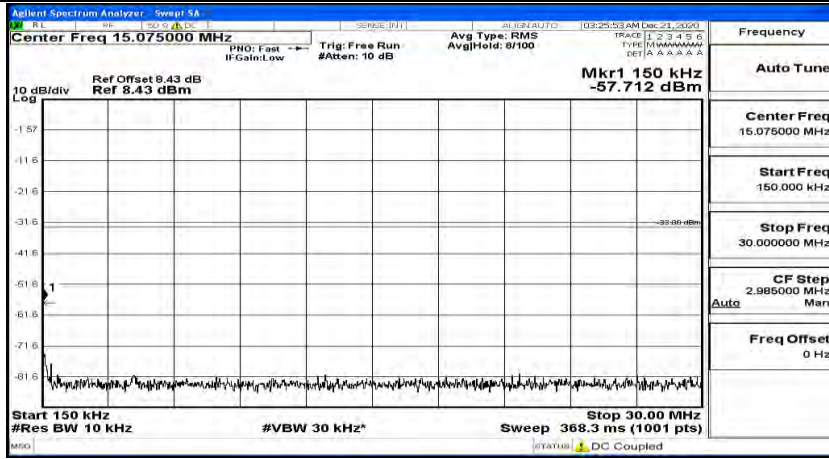

(Channel Bandwidth: 5 MHz)\_MCH\_16QAM\_1RB#12

(Channel Bandwidth: 5 MHz)\_MCH\_16QAM\_1RB#24

(Channel Bandwidth: 5 MHz)\_HCH\_16QAM\_1RB#0

(Channel Bandwidth: 5 MHz)\_HCH\_16QAM\_1RB#12

(Channel Bandwidth: 5 MHz)\_HCH\_16QAM\_1RB#24