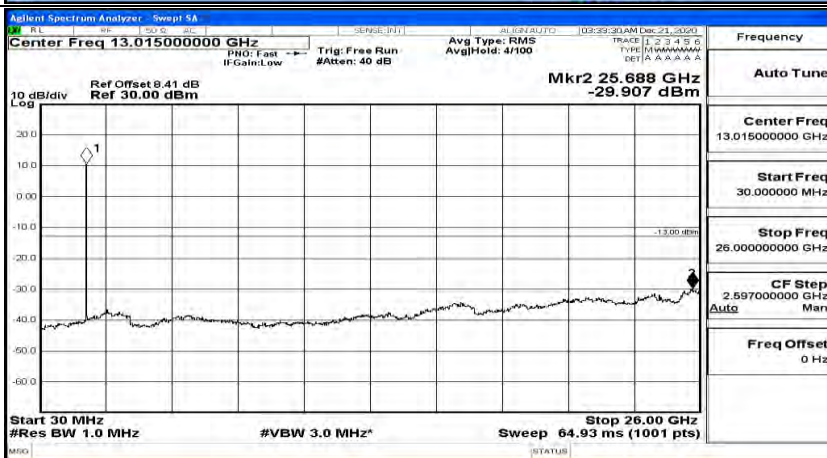

(Channel Bandwidth:15 MHz)_MCH_16QAM_1RB#0

(Channel Bandwidth:15 MHz)_MCH_16QAM_1RB#37