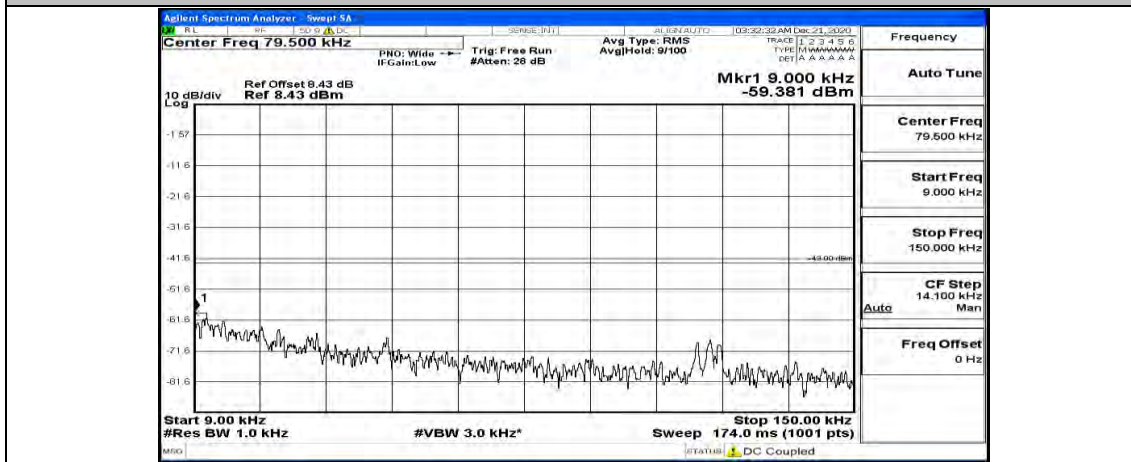

(Channel Bandwidth:15 MHz)_MCH_QPSK_1RB#0