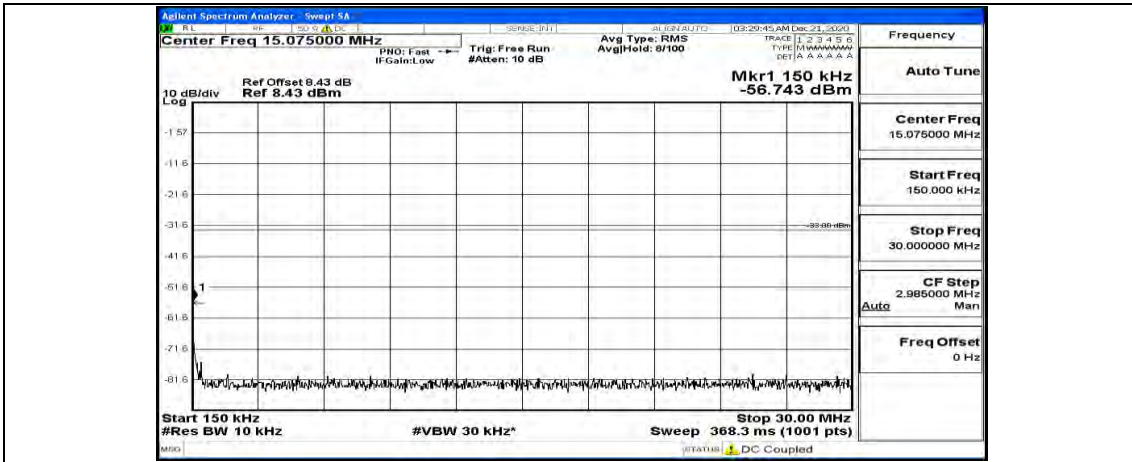

Channel Bandwidth: 10 MHz\_HCH\_QPSK\_1RB#0

Channel Bandwidth: 10 MHz\_HCH\_QPSK\_1RB#24

Channel Bandwidth: 10 MHz\_HCH\_QPSK\_1RB#49

Channel Bandwidth: 10 MHz\_LCH\_16QAM\_1RB#0

Channel Bandwidth: 10 MHz\_LCH\_16QAM\_1RB#24