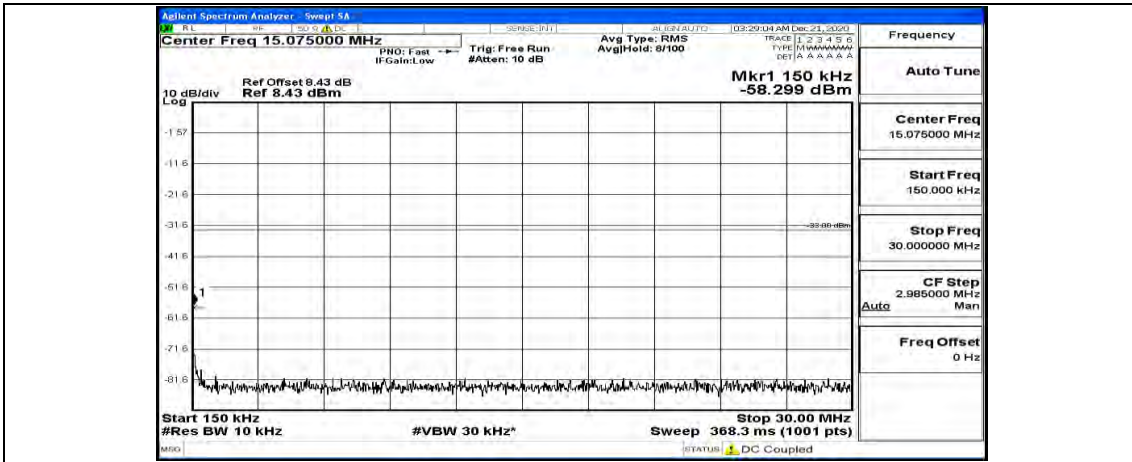

Channel Bandwidth: 10 MHz\_LCH\_16QAM\_1RB#49

Channel Bandwidth: 10 MHz\_MCH\_16QAM\_1RB#0

Channel Bandwidth: 10 MHz\_MCH\_16QAM\_1RB#24

Channel Bandwidth: 10 MHz\_MCH\_16QAM\_1RB#49

Channel Bandwidth: 10 MHz\_HCH\_16QAM\_1RB#0