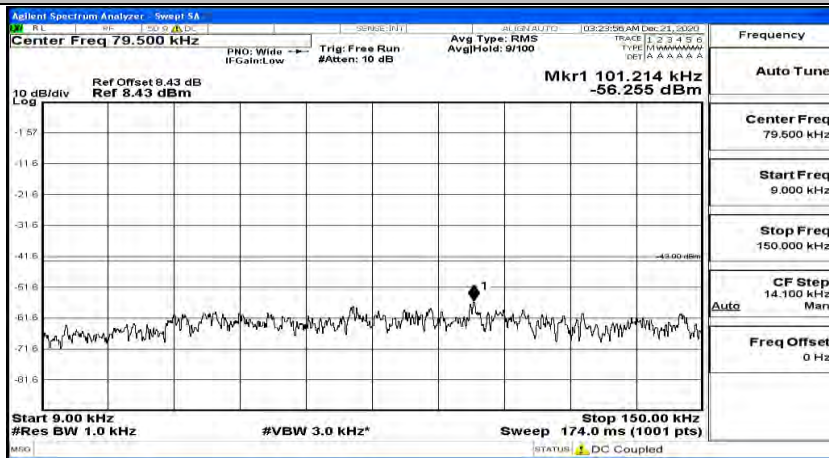

(Channel Bandwidth: 5 MHz) MCH_QPSK_1RB#12