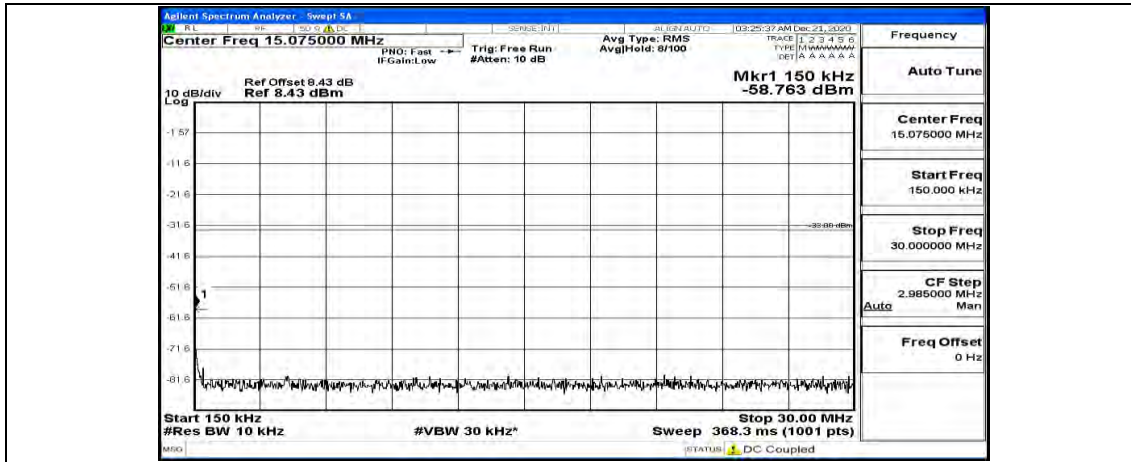

(Channel Bandwidth: 5 MHz)\_MCH\_QPSK\_1RB#0

(Channel Bandwidth: 5 MHz) MCH\_QPSK\_1RB#12

(Channel Bandwidth: 5 MHz) MCH\_QPSK\_1RB#24

(Channel Bandwidth: 5 MHz)\_HCH\_QPSK\_1RB#0

(Channel Bandwidth: 5 MHz)\_HCH\_QPSK\_1RB#12

(Channel Bandwidth: 5 MHz)\_HCH\_QPSK\_1RB#24

(Channel Bandwidth: 5 MHz)\_LCH\_16QAM\_1RB#0

(Channel Bandwidth: 5 MHz)\_LCH\_16QAM\_1RB#12

(Channel Bandwidth: 5 MHz) LCH\_16QAM\_1RB#24

(Channel Bandwidth: 5 MHz)\_MCH\_16QAM\_1RB#0