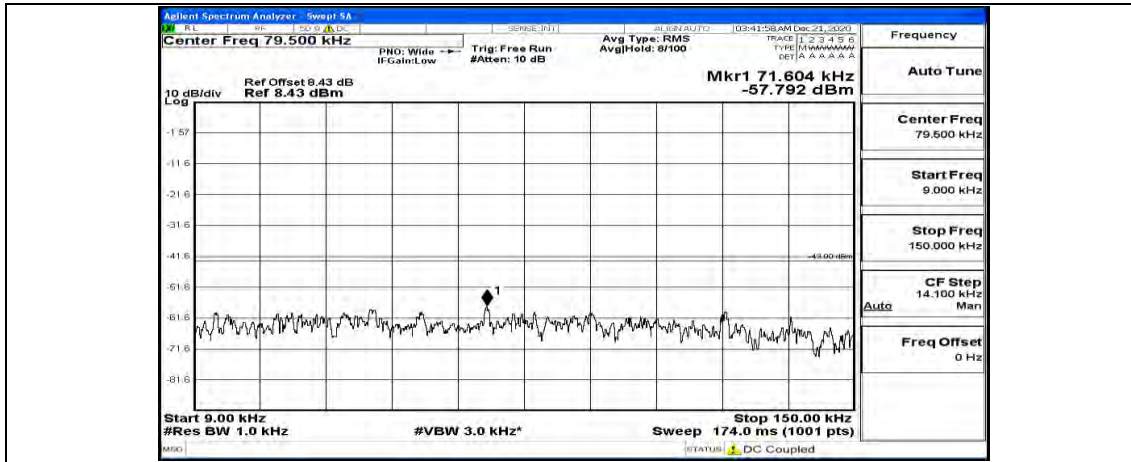

(Channel Bandwidth:20 MHz)_MCH_16QAM_1RB#99