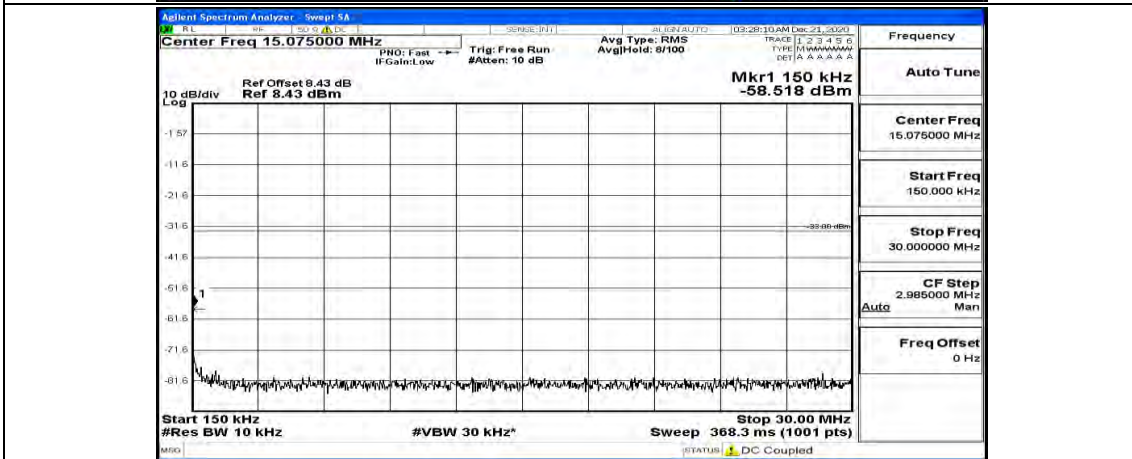

Channel Bandwidth: 10 MHz

Channel Bandwidth: 10 MHz\_LCH\_QPSK\_1RB#49

Channel Bandwidth: 10 MHz\_MCH\_QPSK\_1RB#0

Channel Bandwidth: 10 MHz\_MCH\_QPSK\_1RB#24

Channel Bandwidth: 10 MHz\_MCH\_QPSK\_1RB#49