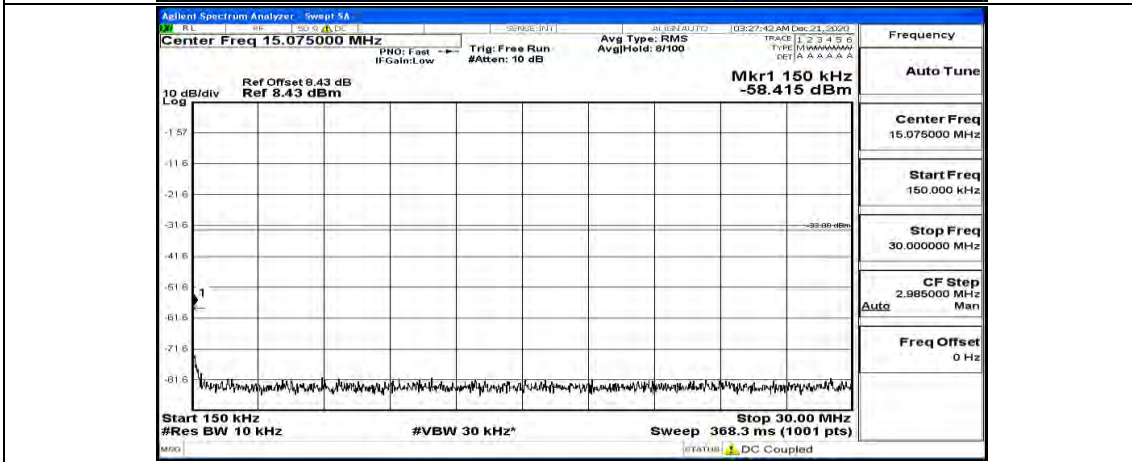

Channel Bandwidth: 10 MHz_LCH_16QAM_1RB#49