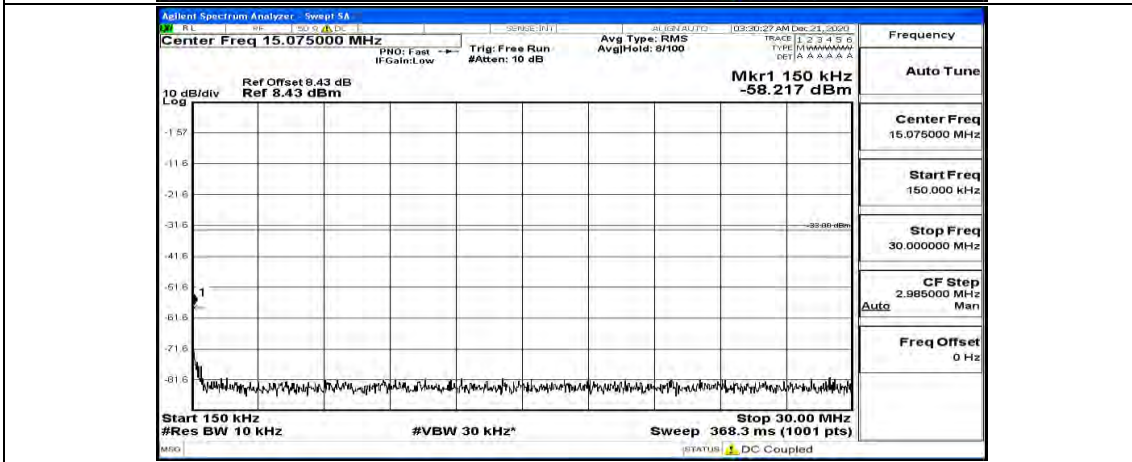

Channel Bandwidth: 10 MHz_HCH_16QAM_1RB#49