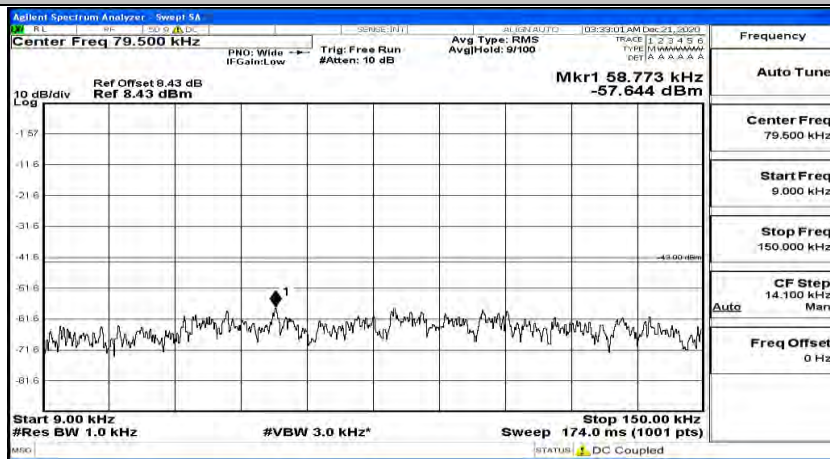

(Channel Bandwidth:15 MHz)\_LCH\_QPSK\_1RB#74

(Channel Bandwidth:15 MHz)\_MCH\_QPSK\_1RB#0

(Channel Bandwidth:15 MHz)\_MCH\_QPSK\_1RB#37

(Channel Bandwidth:15 MHz)\_MCH\_QPSK\_1RB#74

(Channel Bandwidth:15 MHz)\_HCH\_QPSK\_1RB#0