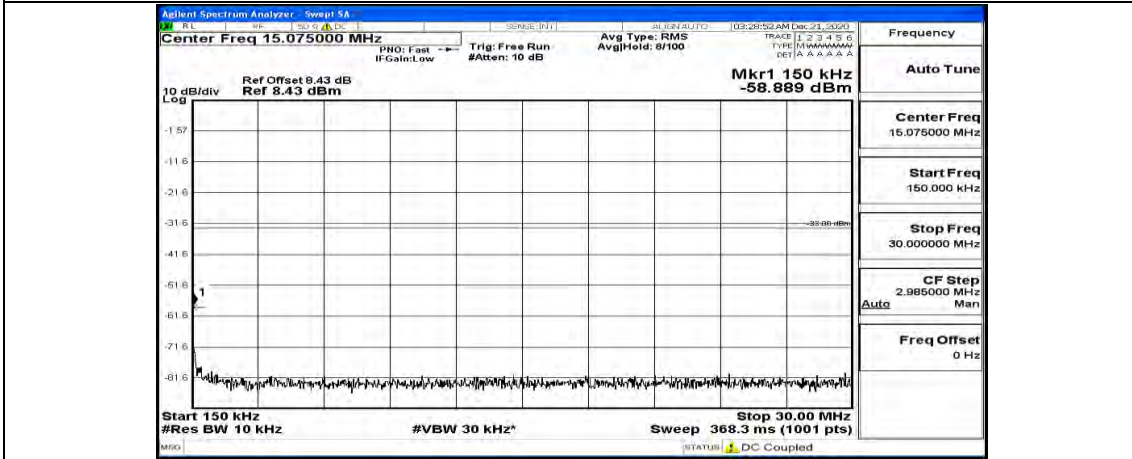

Channel Bandwidth: 10 MHz_MCH_16QAM_1RB#49