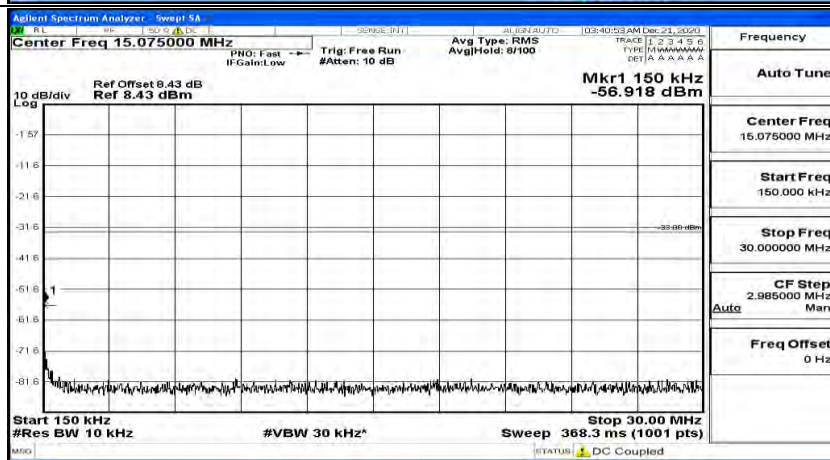

(Channel Bandwidth:20 MHz)\_HCH\_QPSK\_1RB#99

(Channel Bandwidth:20 MHz)\_LCH\_16QAM\_1RB#0

(Channel Bandwidth:20 MHz) LCH\_16QAM\_1RB#49

(Channel Bandwidth:20 MHz) LCH\_16QAM\_1RB#99

(Channel Bandwidth:20 MHz)\_MCH\_16QAM\_1RB#0