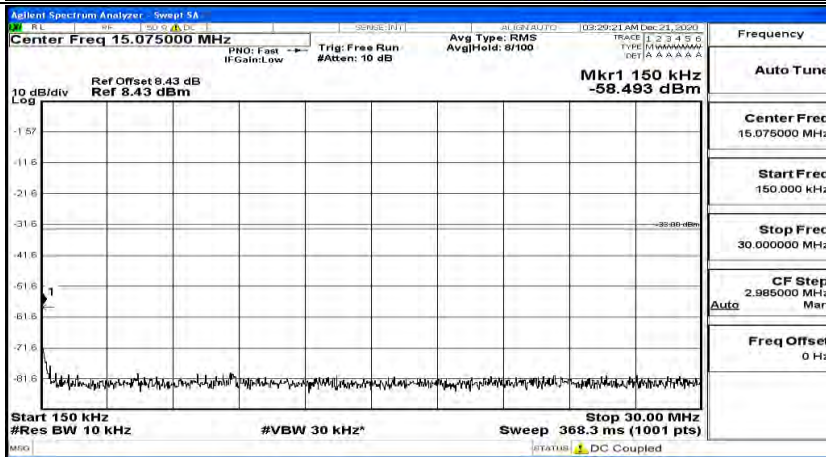

Channel Bandwidth: 10 MHz_HCH_QPSK_1RB#0

Channel Bandwidth: 10 MHz_HCH_QPSK_1RB#24