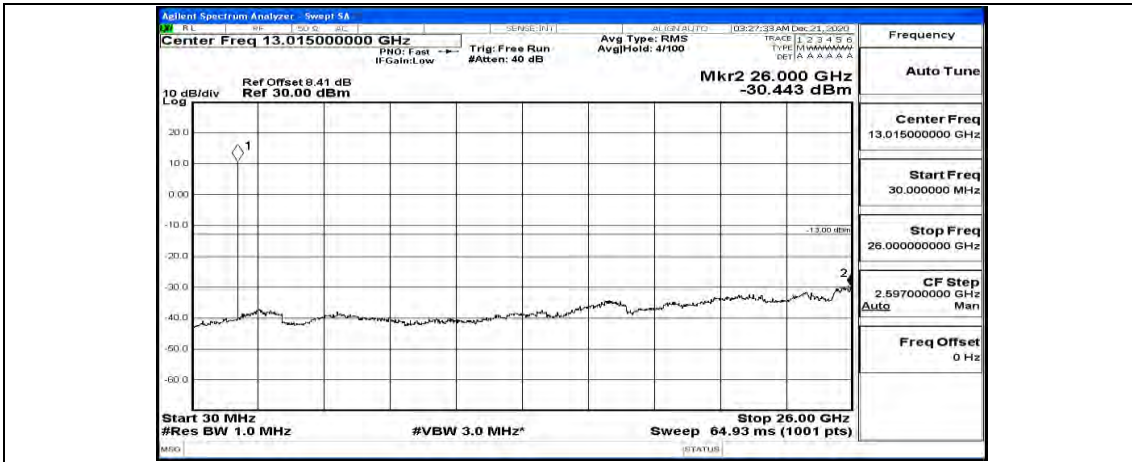

Channel Bandwidth: 10 MHz\_HCH\_QPSK\_1RB#0

Channel Bandwidth: 10 MHz\_HCH\_QPSK\_1RB#24

Channel Bandwidth: 10 MHz\_HCH\_QPSK\_1RB#49

Channel Bandwidth: 10 MHz\_LCH\_16QAM\_1RB#0

Channel Bandwidth: 10 MHz\_LCH\_16QAM\_1RB#24