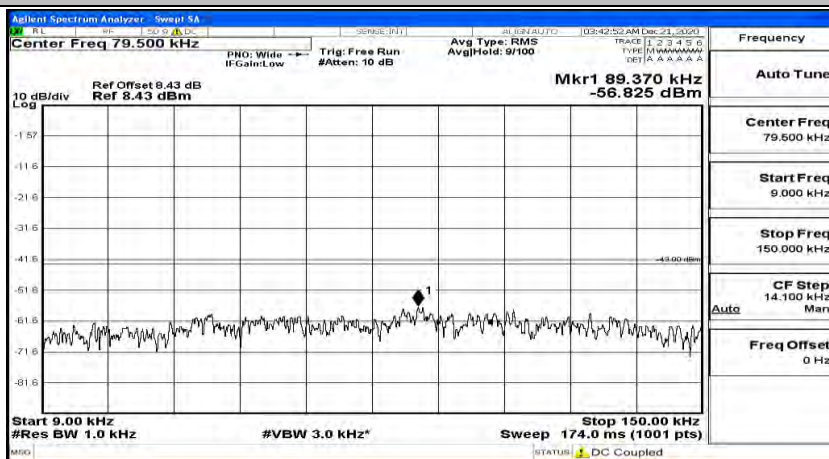

(Channel Bandwidth:20 MHz)_HCH_QPSK_1RB#99