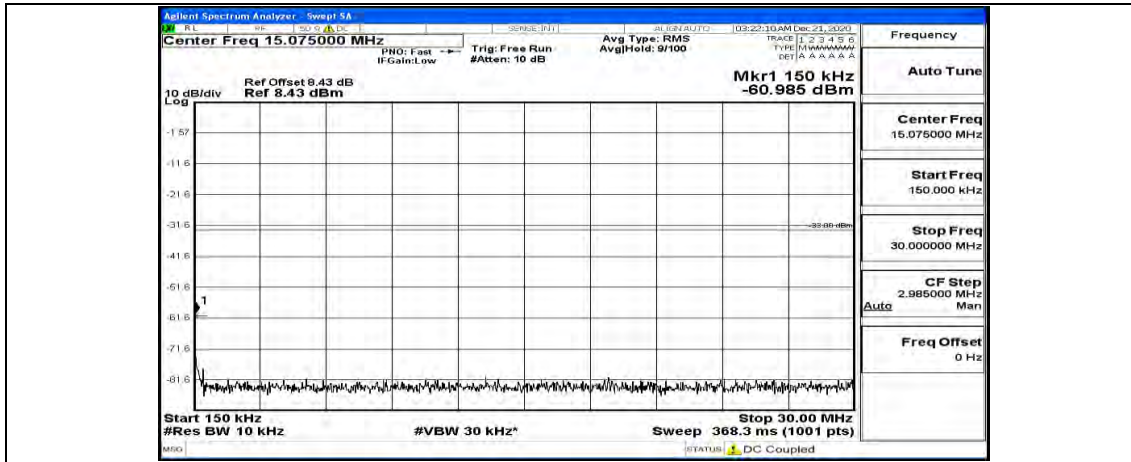

(Channel Bandwidth: 3 MHz)\_HCH\_16QAM\_1RB#14

Channel Bandwidth: 5 MHz

(Channel Bandwidth: 5 MHz)\_LCH\_QPSK\_1RB#0

(Channel Bandwidth: 5 MHz)\_LCH\_QPSK\_1RB#12

(Channel Bandwidth: 5 MHz)\_LCH\_QPSK\_1RB#24

(Channel Bandwidth: 5 MHz)\_MCH\_QPSK\_1RB#0

(Channel Bandwidth: 5 MHz) MCH\_QPSK\_1RB#12

(Channel Bandwidth: 5 MHz) MCH\_QPSK\_1RB#24

(Channel Bandwidth: 5 MHz)\_HCH\_QPSK\_1RB#0

(Channel Bandwidth: 5 MHz)\_HCH\_QPSK\_1RB#12