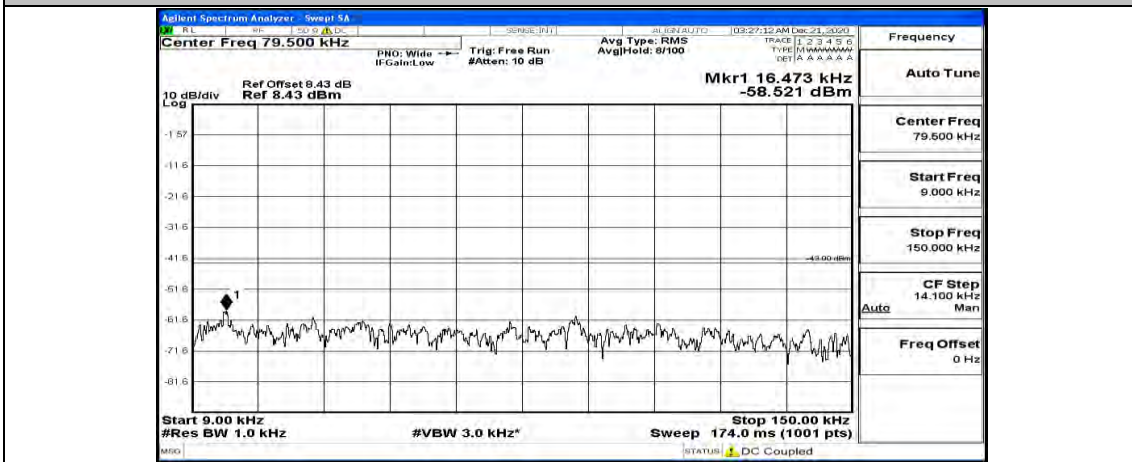

Channel Bandwidth: 10 MHz\_HCH\_QPSK\_1RB#0

Channel Bandwidth: 10 MHz\_HCH\_QPSK\_1RB#24

Channel Bandwidth: 10 MHz\_HCH\_QPSK\_1RB#49

Channel Bandwidth: 10 MHz\_LCH\_16QAM\_1RB#0

Channel Bandwidth: 10 MHz\_LCH\_16QAM\_1RB#24