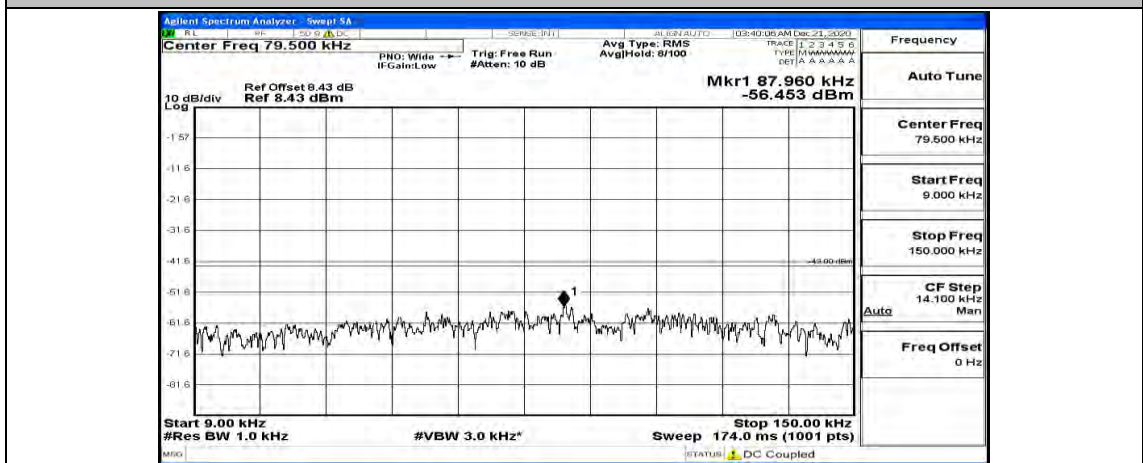

(Channel Bandwidth:15 MHz)\_HCH\_16QAM\_1RB#74

Channel Bandwidth: 20 MHz

(Channel Bandwidth:20 MHz)\_LCH\_QPSK\_1RB#0

(Channel Bandwidth:20 MHz)\_LCH\_QPSK\_1RB#49

(Channel Bandwidth:20 MHz)\_LCH\_QPSK\_1RB#99