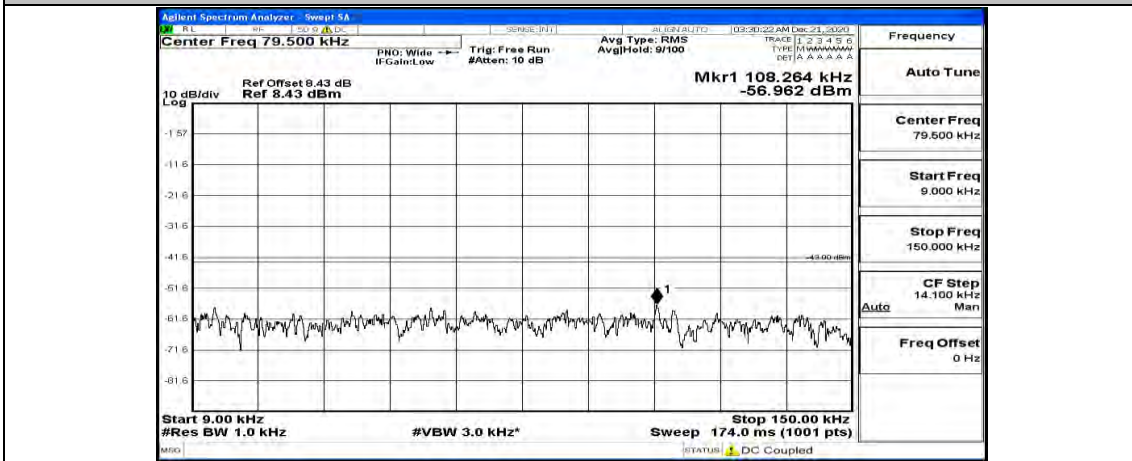

Channel Bandwidth: 10 MHz_HCH_16QAM_1RB#49