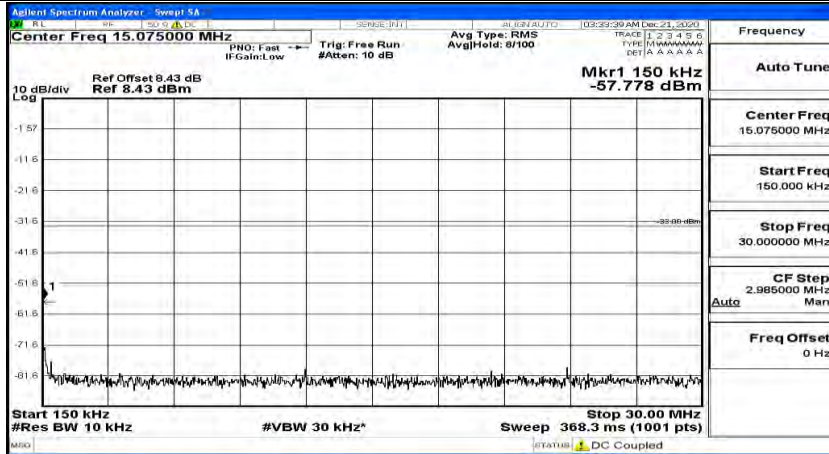

(Channel Bandwidth:15 MHz)_MCH_16QAM_1RB#74