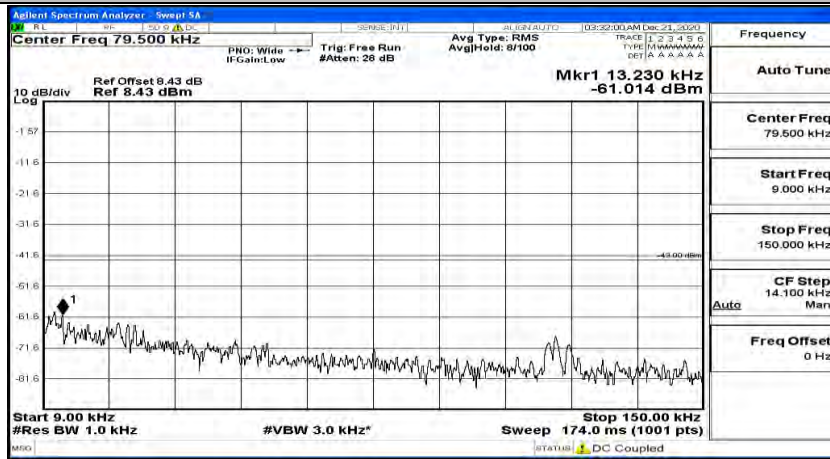

(Channel Bandwidth:15 MHz)\_HCH\_QPSK\_1RB#37

(Channel Bandwidth:15 MHz)\_HCH\_QPSK\_1RB#74

(Channel Bandwidth:15 MHz)\_LCH\_16QAM\_1RB#0

(Channel Bandwidth:15 MHz) LCH\_16QAM\_1RB#37

(Channel Bandwidth:15 MHz) LCH\_16QAM\_1RB#74