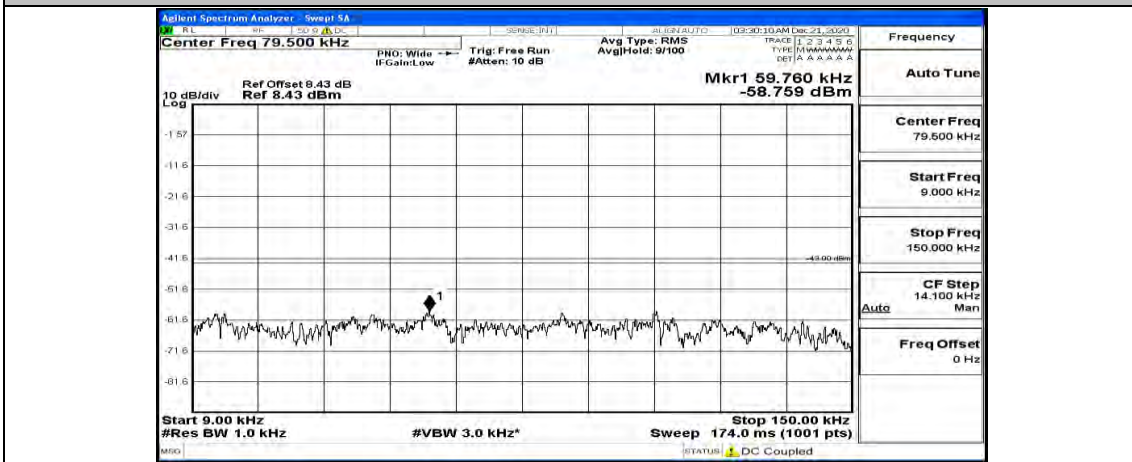

Channel Bandwidth: 10 MHz_HCH_16QAM_1RB#24