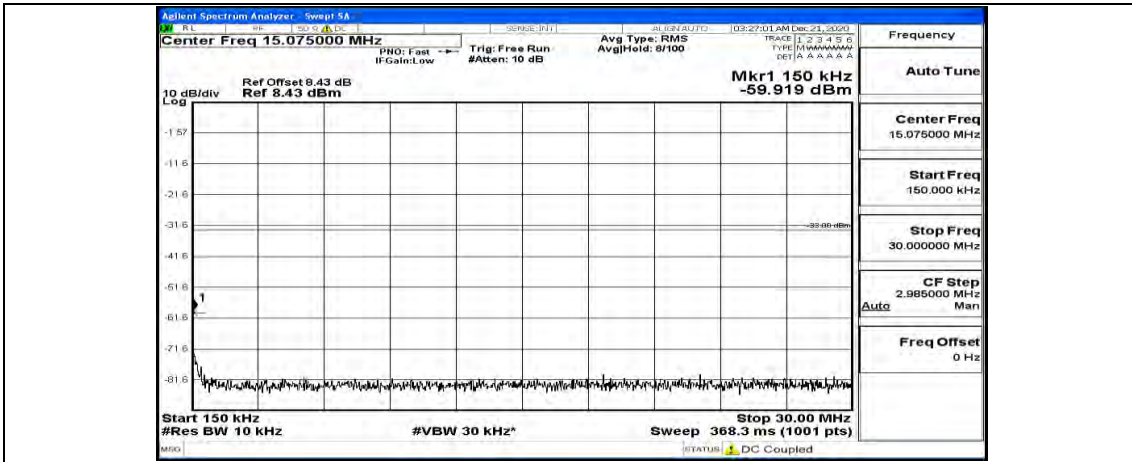

Channel Bandwidth: 10 MHz_MCH_QPSK_1RB#0