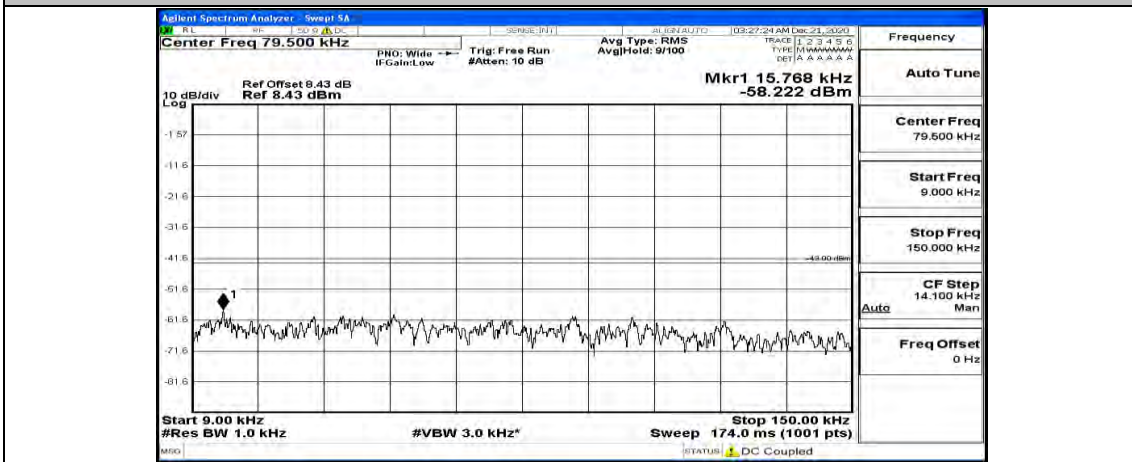

Channel Bandwidth: 10 MHz\_HCH\_QPSK\_1RB#0

Channel Bandwidth: 10 MHz\_HCH\_QPSK\_1RB#24

Channel Bandwidth: 10 MHz\_HCH\_QPSK\_1RB#49

Channel Bandwidth: 10 MHz\_LCH\_16QAM\_1RB#0

Channel Bandwidth: 10 MHz\_LCH\_16QAM\_1RB#24