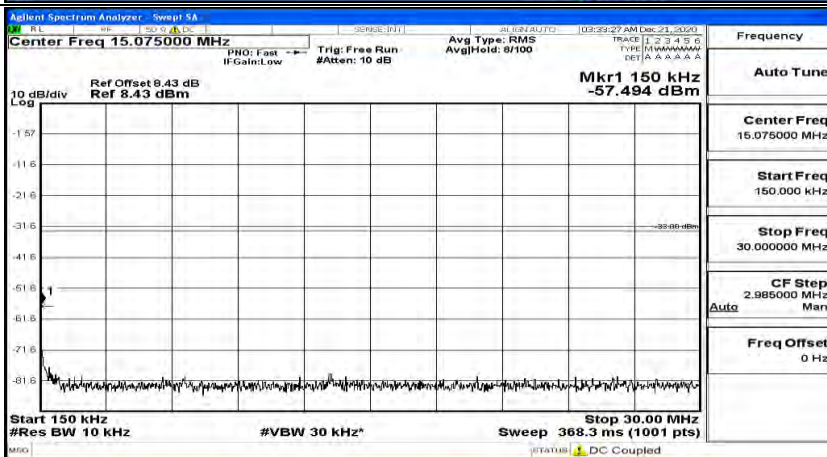

(Channel Bandwidth:15 MHz)_MCH_16QAM_1RB#0

(Channel Bandwidth:15 MHz)_MCH_16QAM_1RB#37