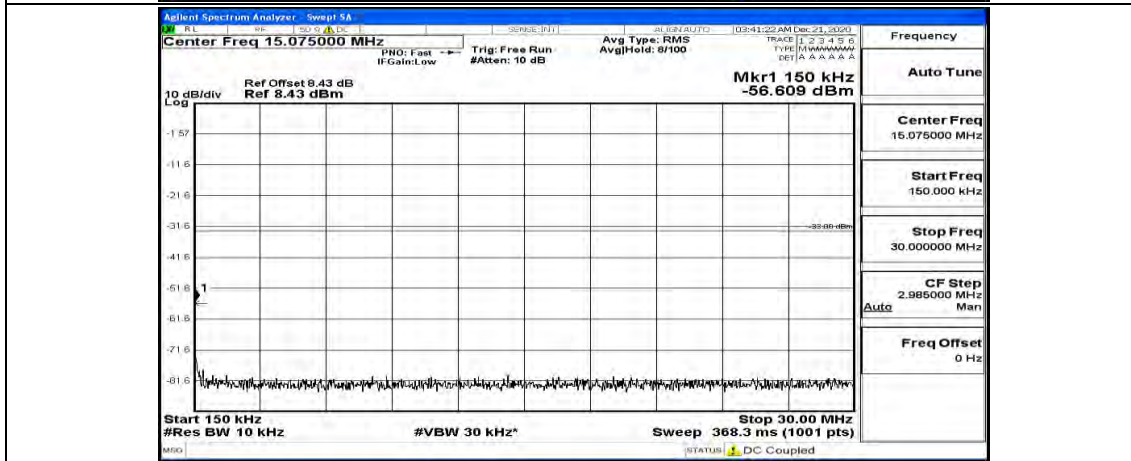

(Channel Bandwidth:20 MHz)_MCH_QPSK_1RB#49