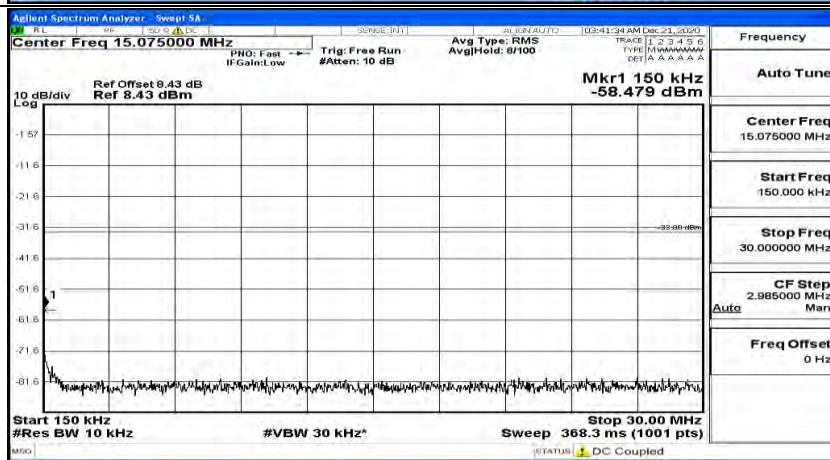

(Channel Bandwidth:20 MHz)\_MCH\_QPSK\_1RB#0

(Channel Bandwidth:20 MHz)\_MCH\_QPSK\_1RB#49

(Channel Bandwidth:20 MHz)\_MCH\_QPSK\_1RB#99

(Channel Bandwidth:20 MHz)\_HCH\_QPSK\_1RB#0

(Channel Bandwidth:20 MHz)\_HCH\_QPSK\_1RB#49