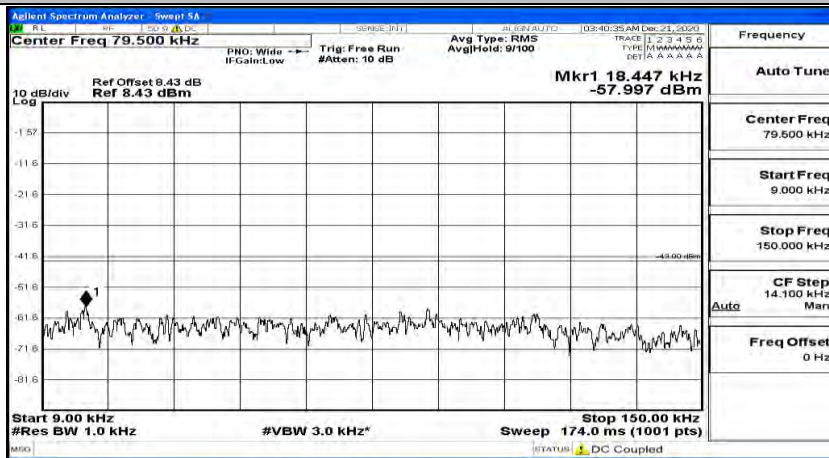

(Channel Bandwidth:20 MHz)\_HCH\_QPSK\_1RB#99

(Channel Bandwidth:20 MHz)\_LCH\_16QAM\_1RB#0

(Channel Bandwidth:20 MHz) LCH\_16QAM\_1RB#49

(Channel Bandwidth:20 MHz) LCH\_16QAM\_1RB#99

(Channel Bandwidth:20 MHz)\_MCH\_16QAM\_1RB#0