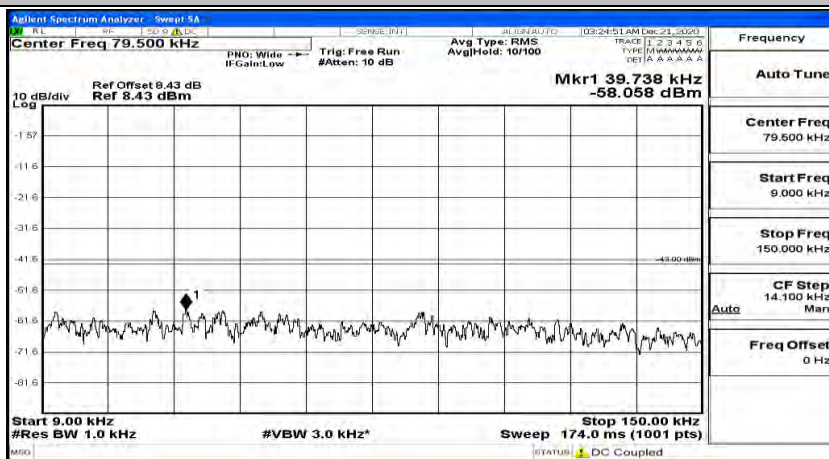

(Channel Bandwidth: 5 MHz)_MCH_16QAM_1RB#24