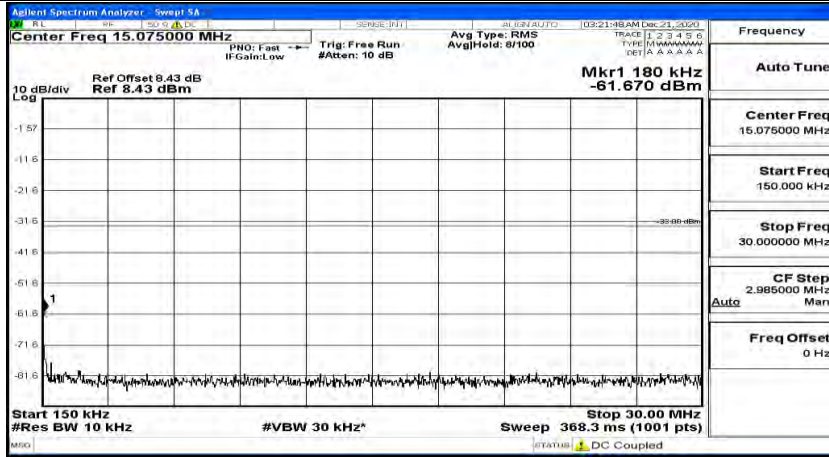

(Channel Bandwidth: 3 MHz)\_HCH\_16QAM\_1RB#14

Channel Bandwidth: 5 MHz

(Channel Bandwidth: 5 MHz)\_LCH\_QPSK\_1RB#0

(Channel Bandwidth: 5 MHz)\_LCH\_QPSK\_1RB#12

(Channel Bandwidth: 5 MHz)\_LCH\_QPSK\_1RB#24

(Channel Bandwidth: 5 MHz)\_MCH\_QPSK\_1RB#0

(Channel Bandwidth: 5 MHz) MCH\_QPSK\_1RB#12

(Channel Bandwidth: 5 MHz) MCH\_QPSK\_1RB#24

(Channel Bandwidth: 5 MHz)\_HCH\_QPSK\_1RB#0

(Channel Bandwidth: 5 MHz)\_HCH\_QPSK\_1RB#12