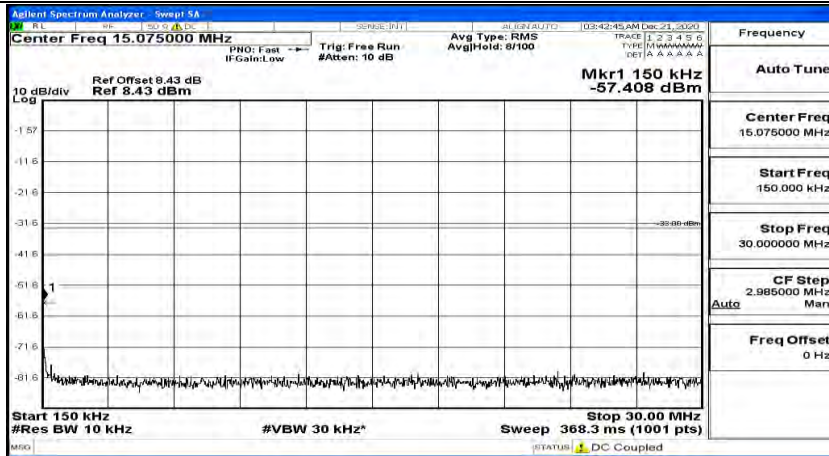

(Channel Bandwidth:20 MHz)\_MCH\_QPSK\_1RB#0

(Channel Bandwidth:20 MHz)\_MCH\_QPSK\_1RB#49

(Channel Bandwidth:20 MHz)\_MCH\_QPSK\_1RB#99

(Channel Bandwidth:20 MHz)\_HCH\_QPSK\_1RB#0

(Channel Bandwidth:20 MHz)\_HCH\_QPSK\_1RB#49