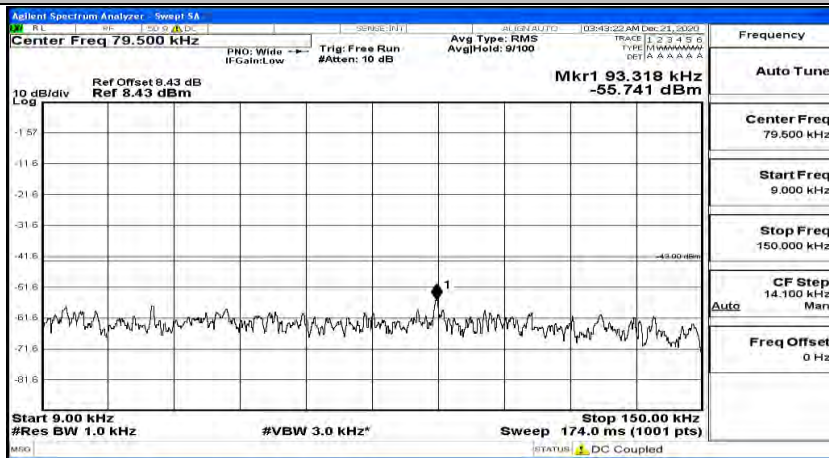

(Channel Bandwidth:20 MHz)\_MCH\_16QAM\_1RB#49

(Channel Bandwidth:20 MHz)\_MCH\_16QAM\_1RB#99

(Channel Bandwidth:20 MHz)\_HCH\_16QAM\_1RB#0

(Channel Bandwidth:20 MHz) HCH\_16QAM\_1RB#49

(Channel Bandwidth:20 MHz)\_HCH\_16QAM\_1RB#99