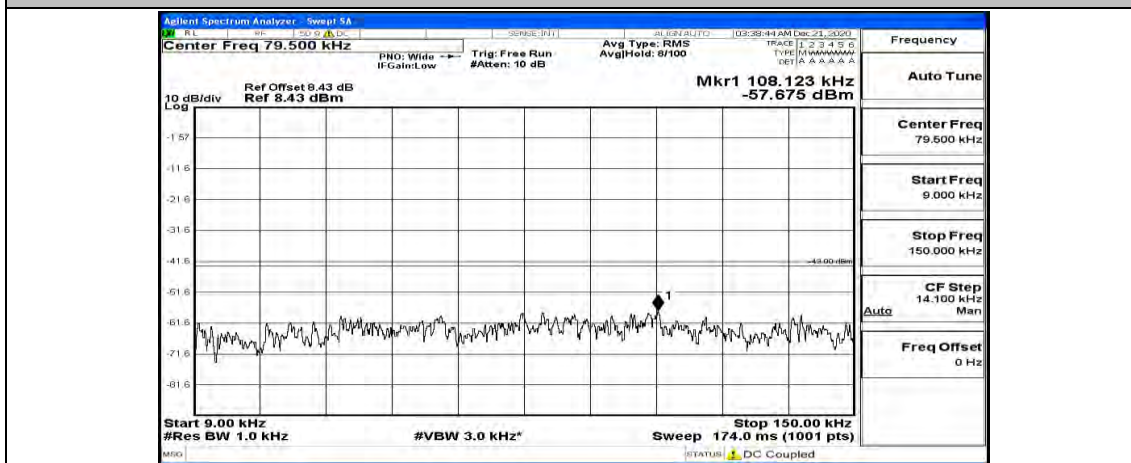

(Channel Bandwidth:15 MHz)_HCH_QPSK_1RB#74