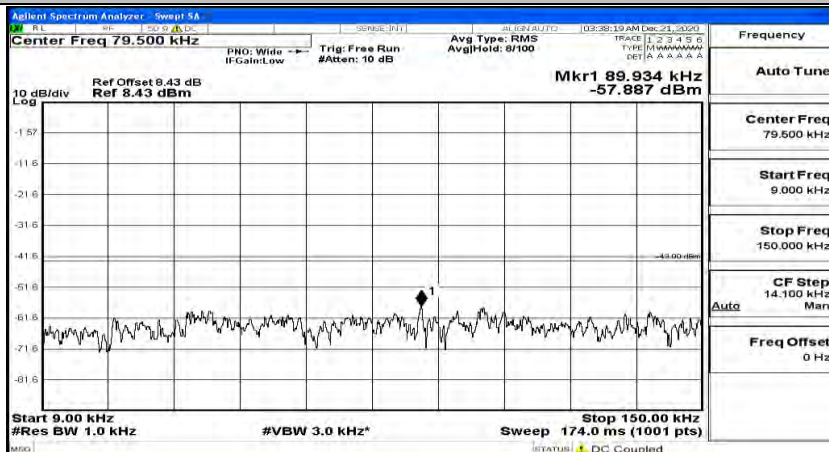

(Channel Bandwidth:15 MHz)\_LCH\_QPSK\_1RB#74

(Channel Bandwidth:15 MHz)\_MCH\_QPSK\_1RB#0

(Channel Bandwidth:15 MHz)\_MCH\_QPSK\_1RB#37

(Channel Bandwidth:15 MHz)\_MCH\_QPSK\_1RB#74

(Channel Bandwidth:15 MHz)\_HCH\_QPSK\_1RB#0