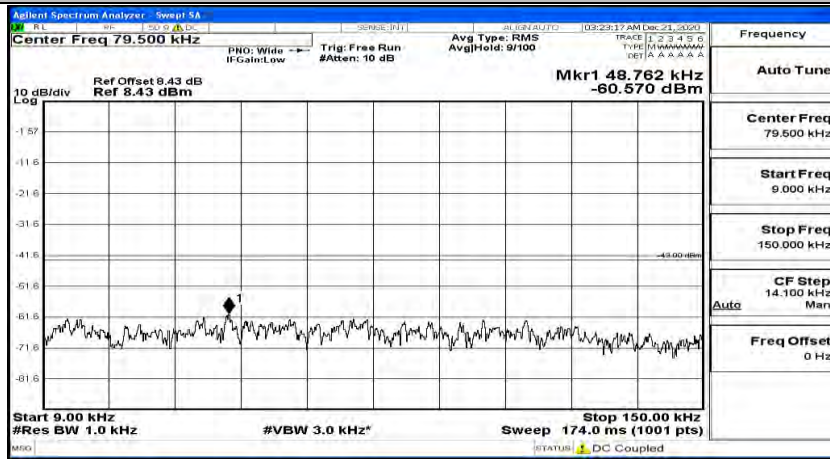

(Channel Bandwidth: 5 MHz)\_HCH\_QPSK\_1RB#24

(Channel Bandwidth: 5 MHz)\_LCH\_16QAM\_1RB#0

(Channel Bandwidth: 5 MHz)\_LCH\_16QAM\_1RB#12

(Channel Bandwidth: 5 MHz) LCH\_16QAM\_1RB#24

(Channel Bandwidth: 5 MHz)\_MCH\_16QAM\_1RB#0