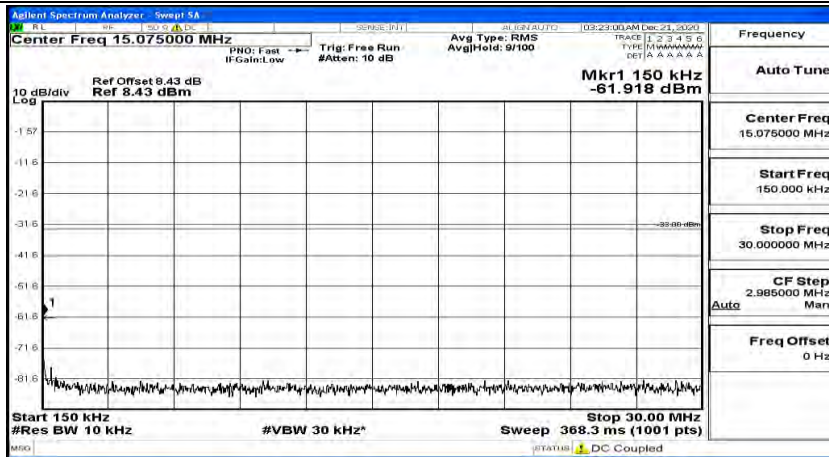

(Channel Bandwidth: 5 MHz)\_HCH\_QPSK\_1RB#24

(Channel Bandwidth: 5 MHz)\_LCH\_16QAM\_1RB#0

(Channel Bandwidth: 5 MHz)\_LCH\_16QAM\_1RB#12

(Channel Bandwidth: 5 MHz) LCH\_16QAM\_1RB#24

(Channel Bandwidth: 5 MHz)\_MCH\_16QAM\_1RB#0