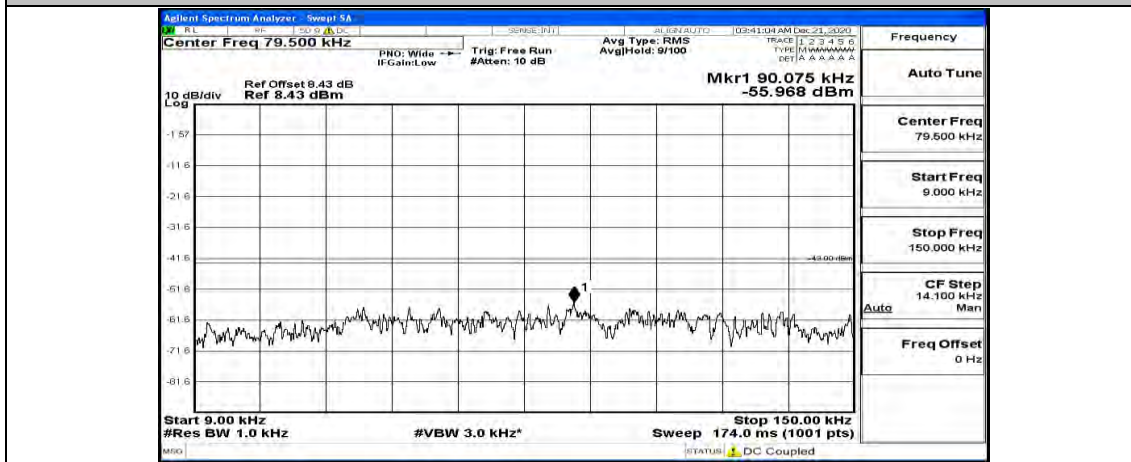

(Channel Bandwidth:20 MHz)_MCH_QPSK_1RB#0