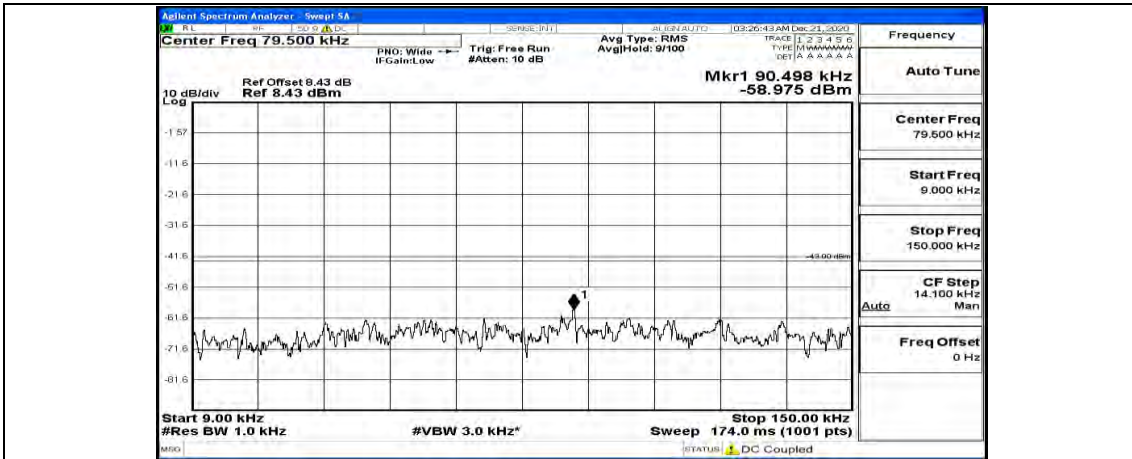

Channel Bandwidth: 10 MHz_LCH_QPSK_1RB#49