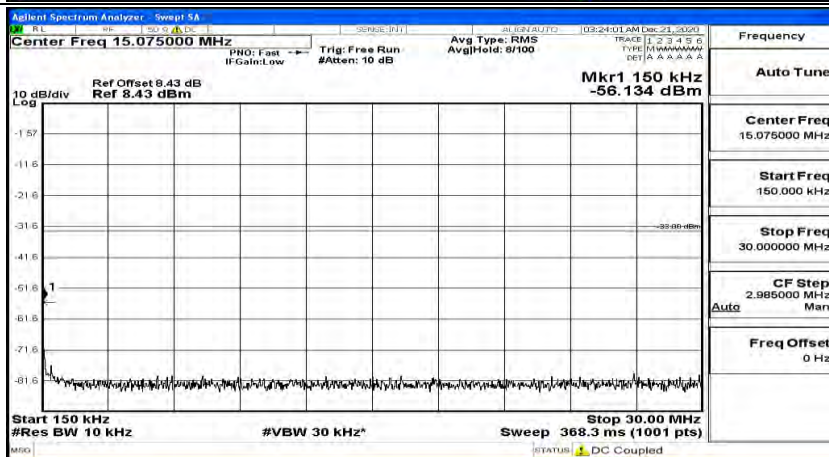

(Channel Bandwidth: 3 MHz)\_HCH\_16QAM\_1RB#14

Channel Bandwidth: 5 MHz

(Channel Bandwidth: 5 MHz)\_LCH\_QPSK\_1RB#0

(Channel Bandwidth: 5 MHz)\_LCH\_QPSK\_1RB#12

(Channel Bandwidth: 5 MHz)\_LCH\_QPSK\_1RB#24

(Channel Bandwidth: 5 MHz)\_MCH\_QPSK\_1RB#0

(Channel Bandwidth: 5 MHz) MCH\_QPSK\_1RB#12

(Channel Bandwidth: 5 MHz) MCH\_QPSK\_1RB#24

(Channel Bandwidth: 5 MHz)\_HCH\_QPSK\_1RB#0

(Channel Bandwidth: 5 MHz)\_HCH\_QPSK\_1RB#12