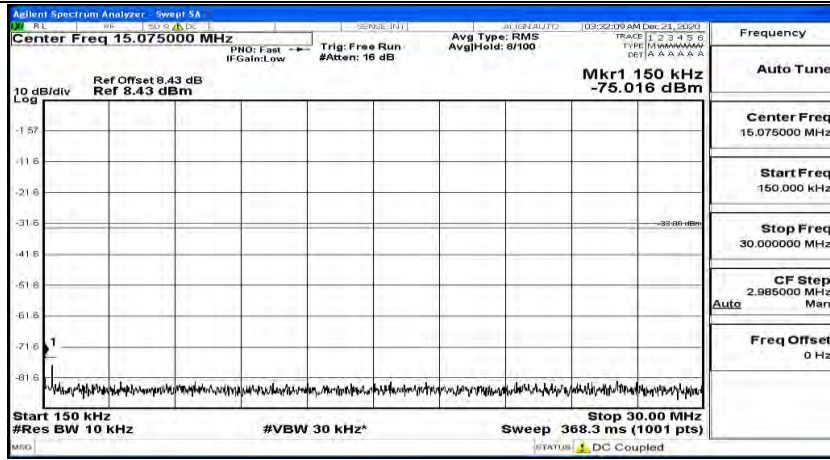

(Channel Bandwidth:15 MHz)\_HCH\_QPSK\_1RB#37

(Channel Bandwidth:15 MHz)\_HCH\_QPSK\_1RB#74

(Channel Bandwidth:15 MHz)\_LCH\_16QAM\_1RB#0

(Channel Bandwidth:15 MHz) LCH\_16QAM\_1RB#37

(Channel Bandwidth:15 MHz) LCH\_16QAM\_1RB#74