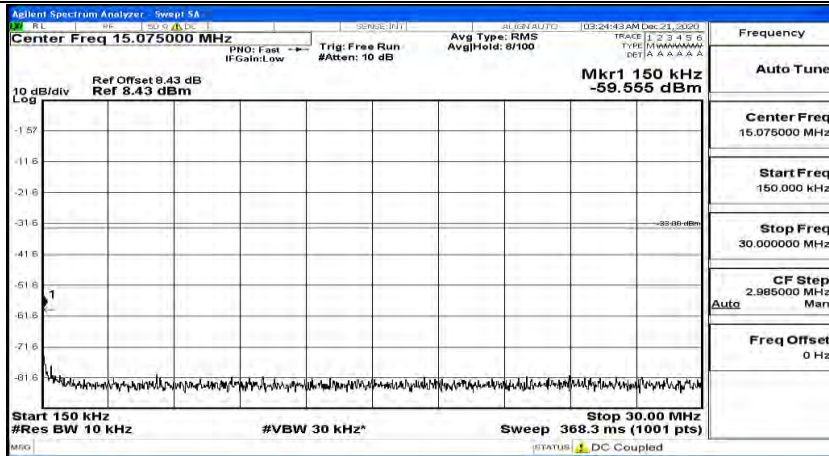

(Channel Bandwidth: 5 MHz)_MCH_16QAM_1RB#24