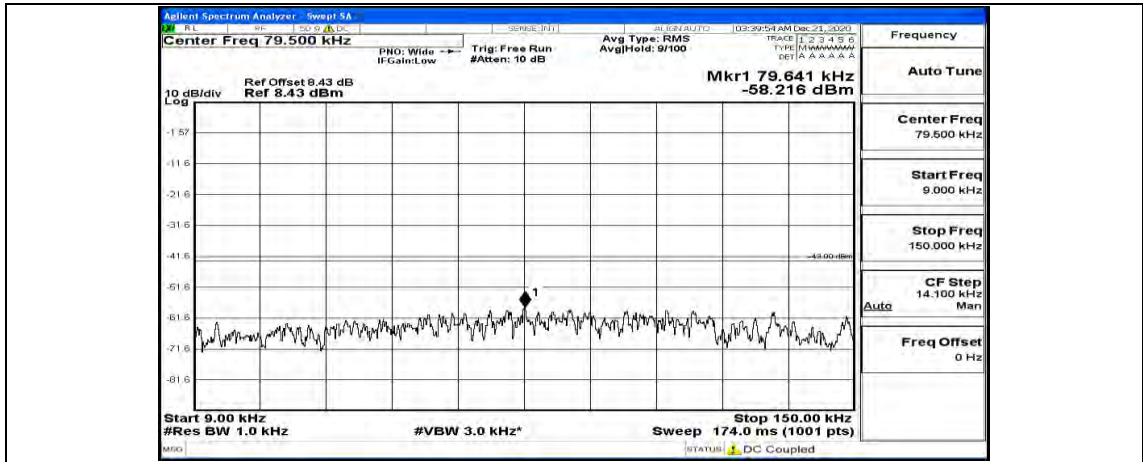

(Channel Bandwidth:15 MHz)\_HCH\_16QAM\_1RB#74

Channel Bandwidth: 20 MHz

(Channel Bandwidth:20 MHz)\_LCH\_QPSK\_1RB#0

(Channel Bandwidth:20 MHz)\_LCH\_QPSK\_1RB#49

(Channel Bandwidth:20 MHz)\_LCH\_QPSK\_1RB#99