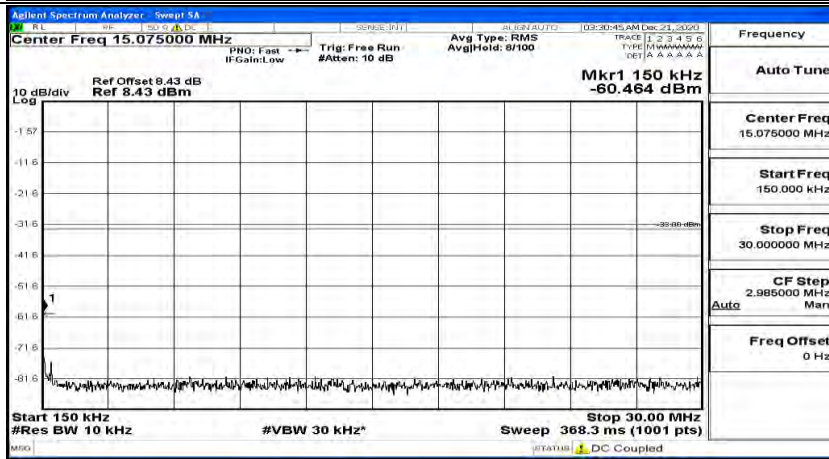

Channel Bandwidth: 10 MHz\_HCH\_16QAM\_1RB#24

Channel Bandwidth: 10 MHz\_HCH\_16QAM\_1RB#49

Channel Bandwidth: 15 MHz

(Channel Bandwidth:15 MHz)\_LCH\_QPSK\_1RB#0

(Channel Bandwidth:15 MHz)\_LCH\_QPSK\_1RB#37