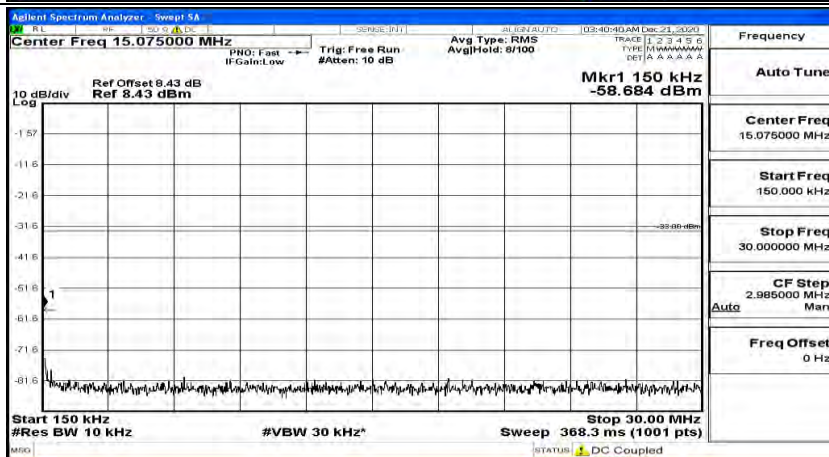

(Channel Bandwidth:20 MHz)\_HCH\_QPSK\_1RB#99

(Channel Bandwidth:20 MHz)\_LCH\_16QAM\_1RB#0

(Channel Bandwidth:20 MHz) LCH\_16QAM\_1RB#49

(Channel Bandwidth:20 MHz) LCH\_16QAM\_1RB#99

(Channel Bandwidth:20 MHz)\_MCH\_16QAM\_1RB#0