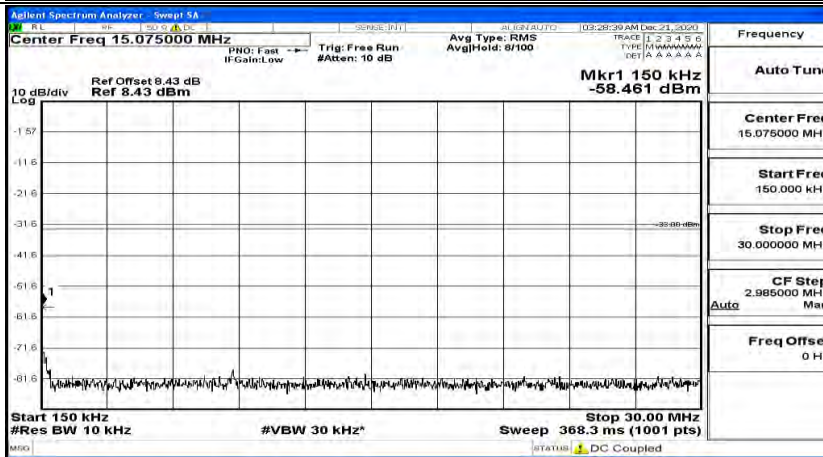

Channel Bandwidth: 10 MHz_MCH_16QAM_1RB#0

Channel Bandwidth: 10 MHz_MCH_16QAM_1RB#24