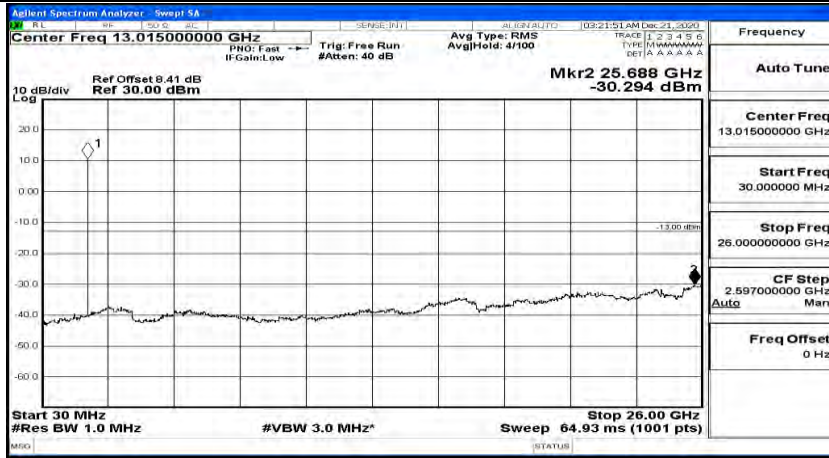

(Channel Bandwidth: 3 MHz)\_HCH\_16QAM\_1RB#14

Channel Bandwidth: 5 MHz

(Channel Bandwidth: 5 MHz)\_LCH\_QPSK\_1RB#0

(Channel Bandwidth: 5 MHz)\_LCH\_QPSK\_1RB#12

(Channel Bandwidth: 5 MHz)\_LCH\_QPSK\_1RB#24

(Channel Bandwidth: 5 MHz)\_MCH\_QPSK\_1RB#0

(Channel Bandwidth: 5 MHz) MCH\_QPSK\_1RB#12

(Channel Bandwidth: 5 MHz) MCH\_QPSK\_1RB#24

(Channel Bandwidth: 5 MHz)\_HCH\_QPSK\_1RB#0

(Channel Bandwidth: 5 MHz)\_HCH\_QPSK\_1RB#12