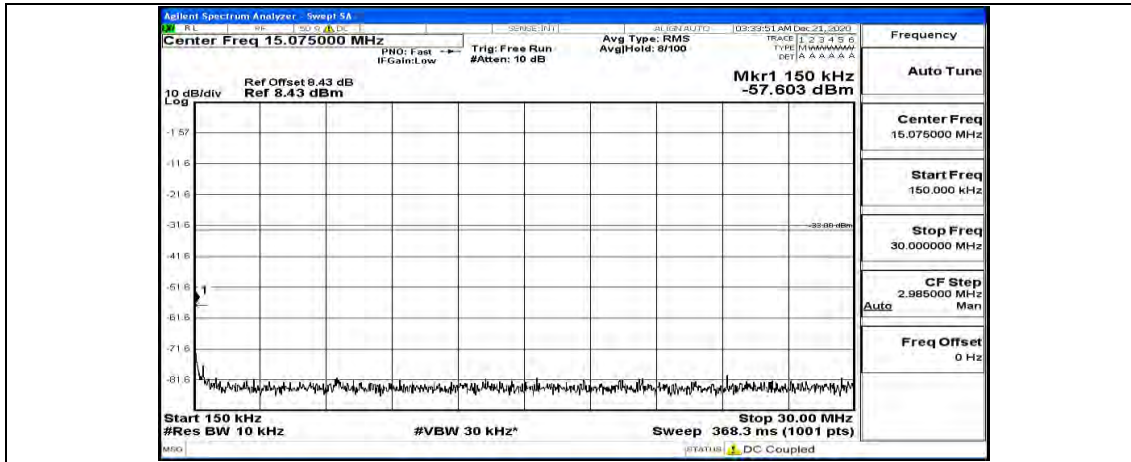

(Channel Bandwidth:15 MHz)\_MCH\_16QAM\_1RB#0

(Channel Bandwidth:15 MHz)\_MCH\_16QAM\_1RB#37

(Channel Bandwidth:15 MHz)\_MCH\_16QAM\_1RB#74

(Channel Bandwidth:15 MHz)\_HCH\_16QAM\_1RB#0

(Channel Bandwidth:15 MHz)\_HCH\_16QAM\_1RB#37