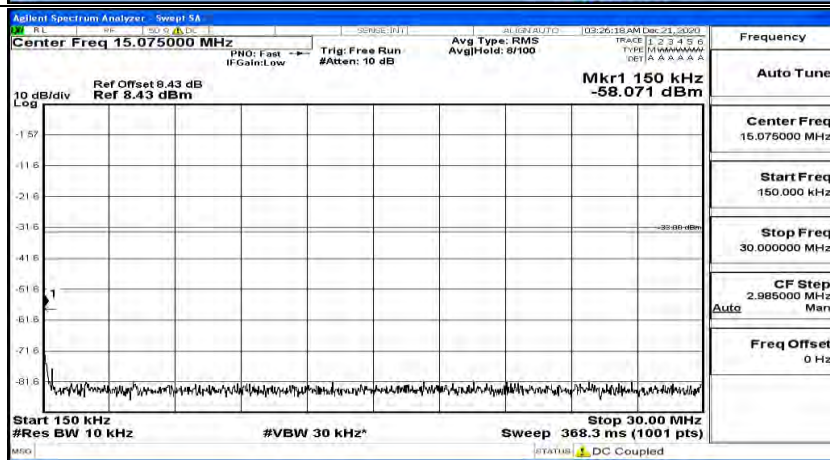

(Channel Bandwidth: 5 MHz)\_MCH\_16QAM\_1RB#12

(Channel Bandwidth: 5 MHz)\_MCH\_16QAM\_1RB#24

(Channel Bandwidth: 5 MHz)\_HCH\_16QAM\_1RB#0

(Channel Bandwidth: 5 MHz)\_HCH\_16QAM\_1RB#12

(Channel Bandwidth: 5 MHz)\_HCH\_16QAM\_1RB#24