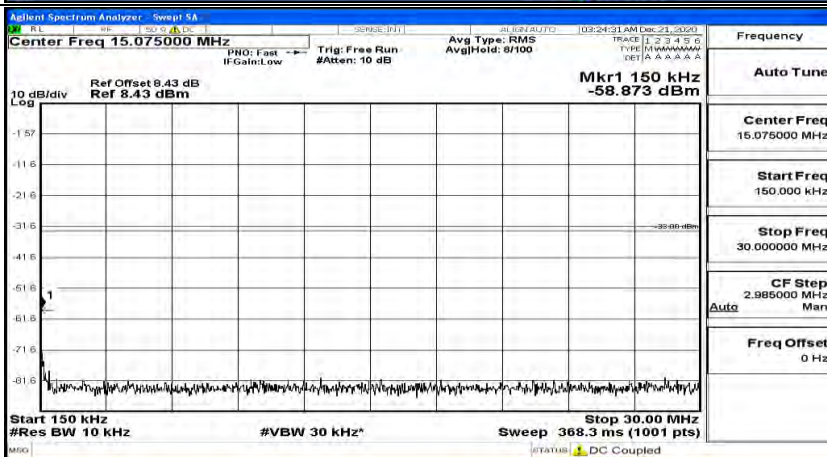

(Channel Bandwidth: 5 MHz)\_HCH\_QPSK\_1RB#24

(Channel Bandwidth: 5 MHz)\_LCH\_16QAM\_1RB#0

(Channel Bandwidth: 5 MHz)\_LCH\_16QAM\_1RB#12

(Channel Bandwidth: 5 MHz) LCH\_16QAM\_1RB#24

(Channel Bandwidth: 5 MHz)\_MCH\_16QAM\_1RB#0