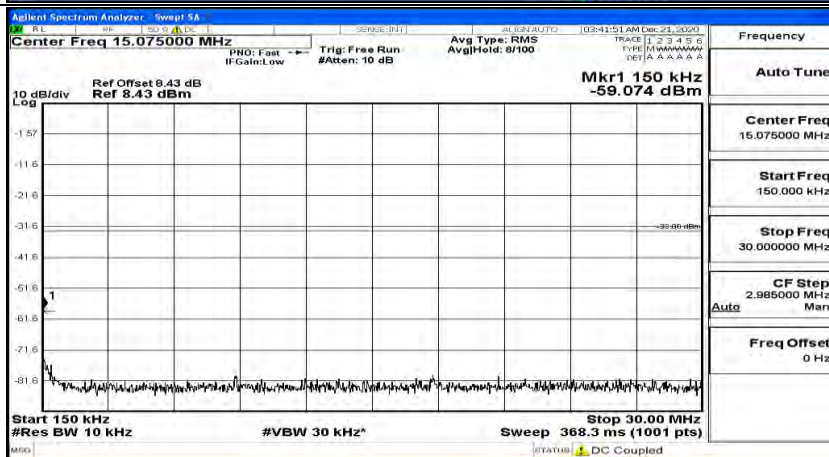

(Channel Bandwidth:20 MHz)\_HCH\_QPSK\_1RB#99

(Channel Bandwidth:20 MHz)\_LCH\_16QAM\_1RB#0

(Channel Bandwidth:20 MHz) LCH\_16QAM\_1RB#49

(Channel Bandwidth:20 MHz) LCH\_16QAM\_1RB#99

(Channel Bandwidth:20 MHz)\_MCH\_16QAM\_1RB#0