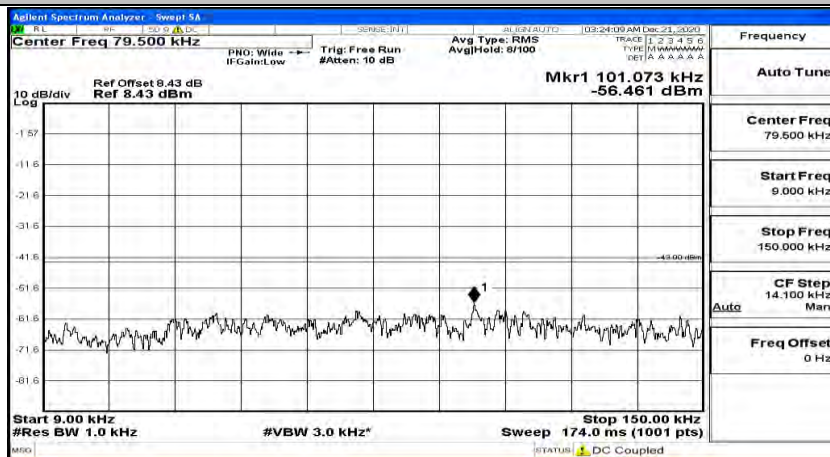

(Channel Bandwidth: 5 MHz)\_MCH\_QPSK\_1RB#0

(Channel Bandwidth: 5 MHz) MCH\_QPSK\_1RB#12

(Channel Bandwidth: 5 MHz) MCH\_QPSK\_1RB#24

(Channel Bandwidth: 5 MHz)\_HCH\_QPSK\_1RB#0

(Channel Bandwidth: 5 MHz)\_HCH\_QPSK\_1RB#12