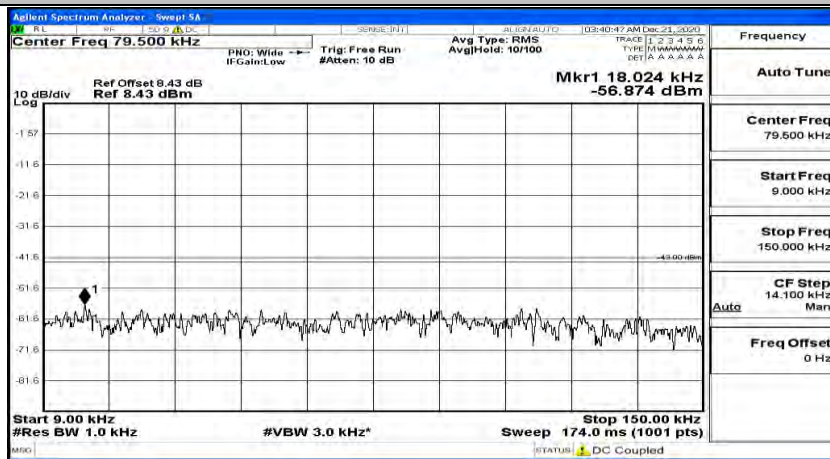

(Channel Bandwidth:20 MHz)\_HCH\_QPSK\_1RB#99

(Channel Bandwidth:20 MHz)\_LCH\_16QAM\_1RB#0

(Channel Bandwidth:20 MHz) LCH\_16QAM\_1RB#49

(Channel Bandwidth:20 MHz) LCH\_16QAM\_1RB#99

(Channel Bandwidth:20 MHz)\_MCH\_16QAM\_1RB#0