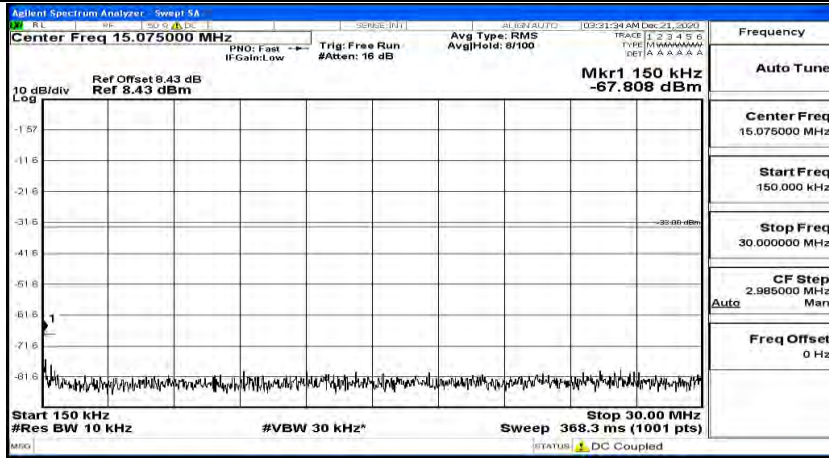

(Channel Bandwidth:15 MHz)\_HCH\_QPSK\_1RB#37

(Channel Bandwidth:15 MHz)\_HCH\_QPSK\_1RB#74

(Channel Bandwidth:15 MHz)\_LCH\_16QAM\_1RB#0

(Channel Bandwidth:15 MHz) LCH\_16QAM\_1RB#37

(Channel Bandwidth:15 MHz) LCH\_16QAM\_1RB#74