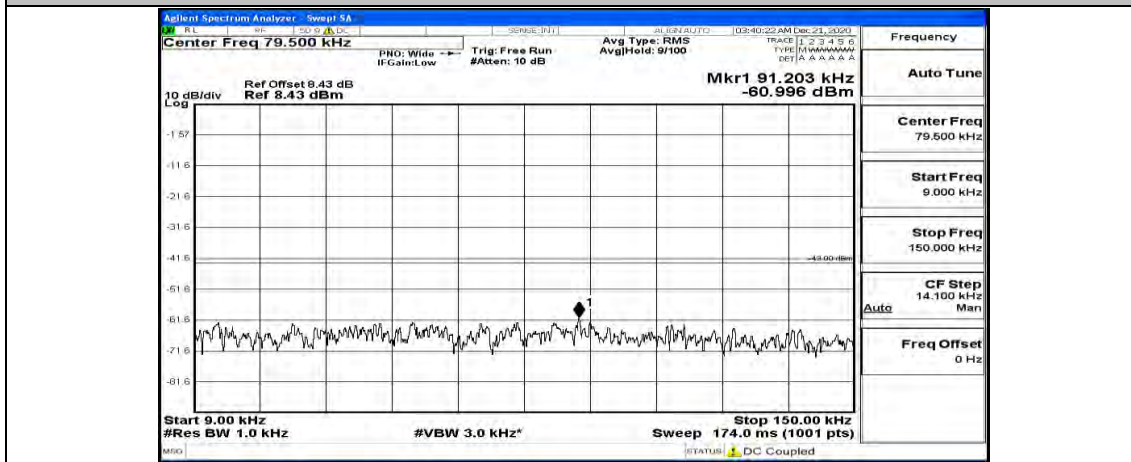

(Channel Bandwidth:20 MHz)_LCH_16QAM_1RB#0