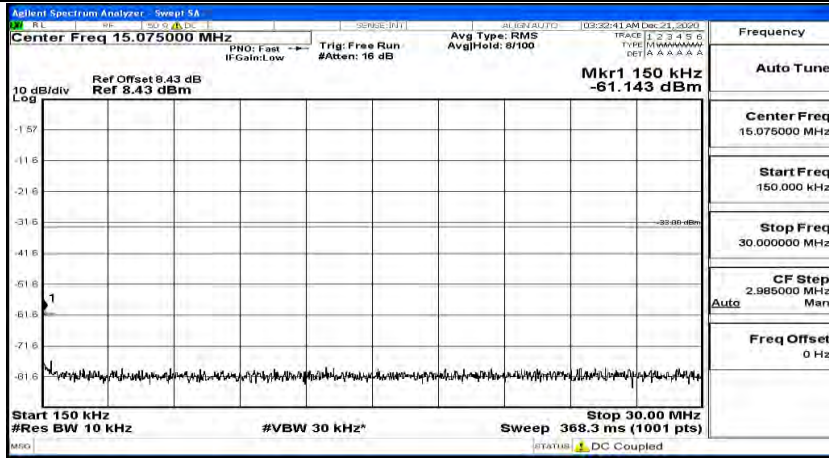

(Channel Bandwidth:15 MHz)_MCH_QPSK_1RB#37