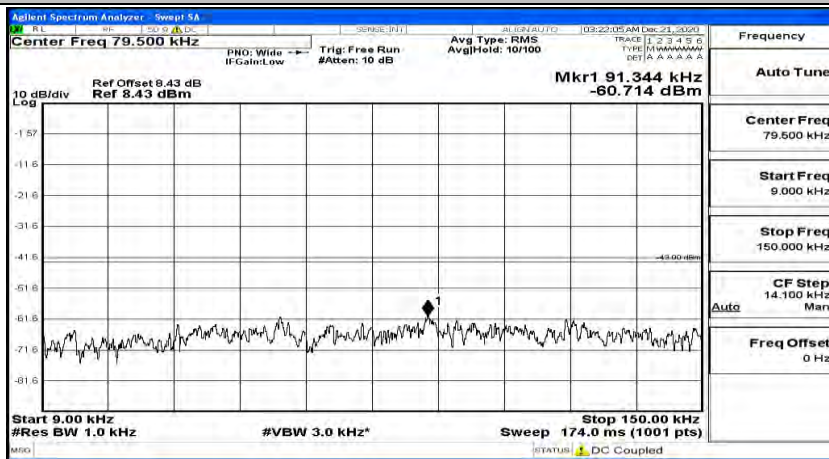

(Channel Bandwidth: 3 MHz)\_HCH\_16QAM\_1RB#14

Channel Bandwidth: 5 MHz

(Channel Bandwidth: 5 MHz)\_LCH\_QPSK\_1RB#0

(Channel Bandwidth: 5 MHz)\_LCH\_QPSK\_1RB#12

(Channel Bandwidth: 5 MHz)\_LCH\_QPSK\_1RB#24