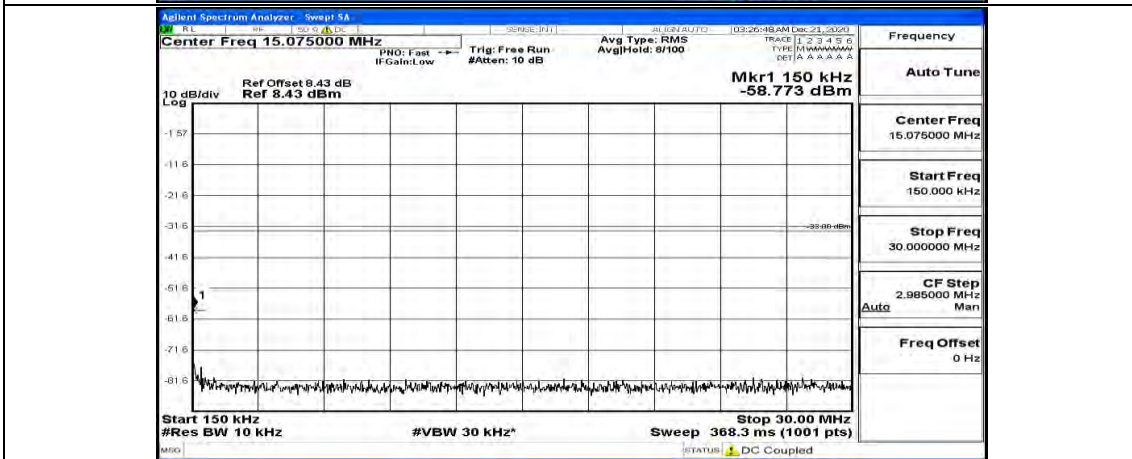

Channel Bandwidth: 10 MHz_LCH_QPSK_1RB#49