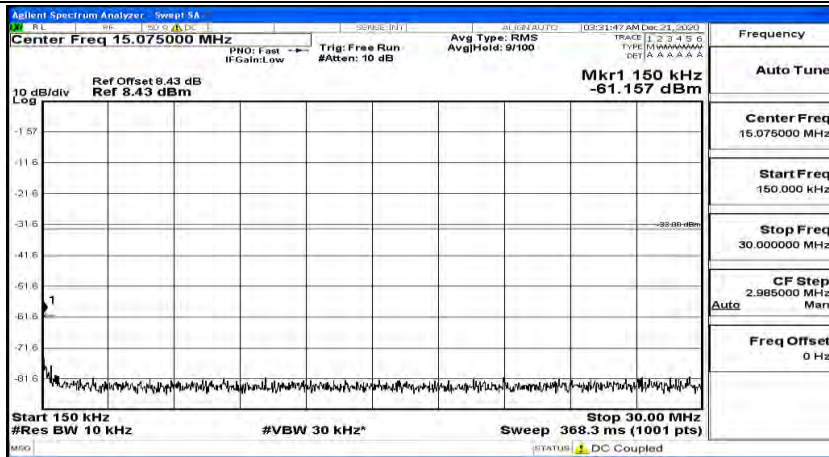

(Channel Bandwidth:15 MHz)\_HCH\_QPSK\_1RB#37

(Channel Bandwidth:15 MHz)\_HCH\_QPSK\_1RB#74

(Channel Bandwidth:15 MHz)\_LCH\_16QAM\_1RB#0

(Channel Bandwidth:15 MHz) LCH\_16QAM\_1RB#37

(Channel Bandwidth:15 MHz) LCH\_16QAM\_1RB#74