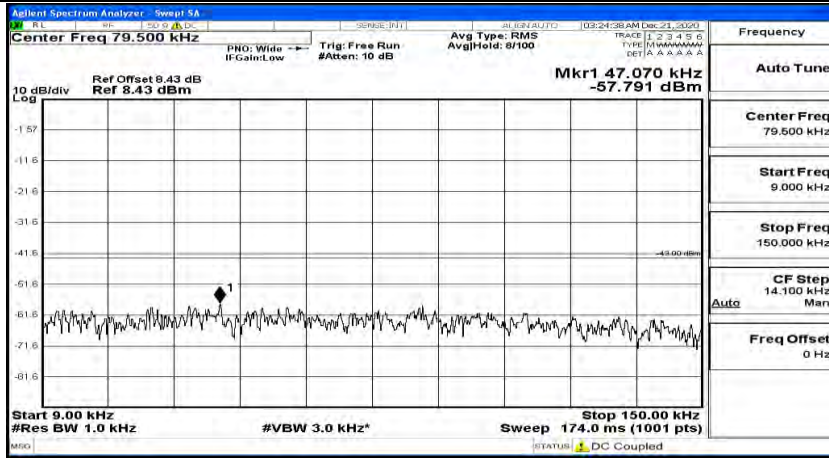

(Channel Bandwidth: 5 MHz)_MCH_16QAM_1RB#24