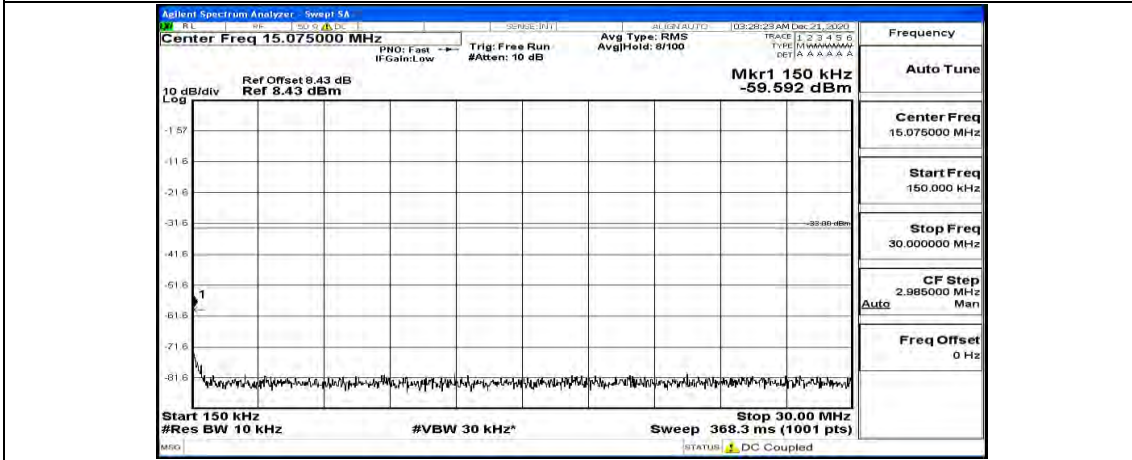

Channel Bandwidth: 10 MHz

Channel Bandwidth: 10 MHz\_LCH\_QPSK\_1RB#49

Channel Bandwidth: 10 MHz\_MCH\_QPSK\_1RB#0

Channel Bandwidth: 10 MHz\_MCH\_QPSK\_1RB#24

Channel Bandwidth: 10 MHz\_MCH\_QPSK\_1RB#49