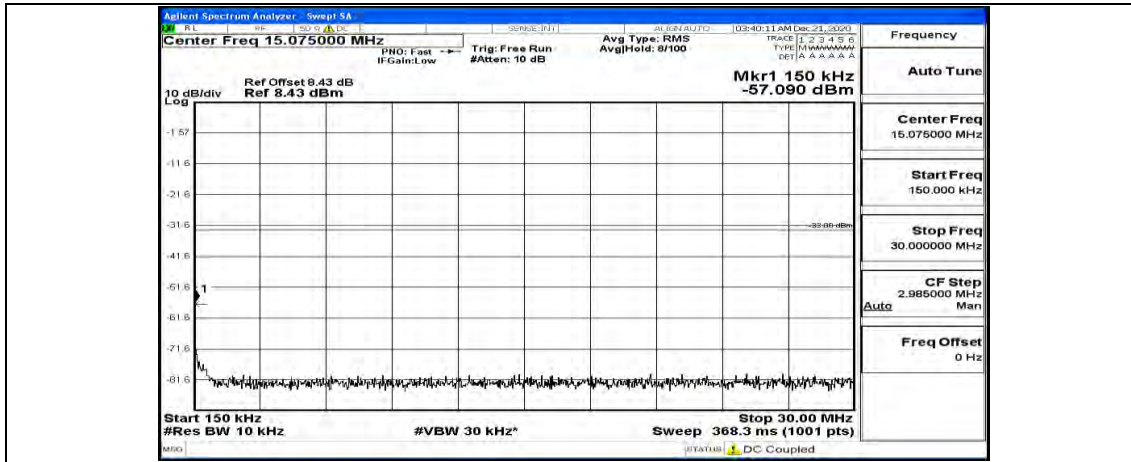

(Channel Bandwidth:15 MHz)\_HCH\_16QAM\_1RB#74

Channel Bandwidth: 20 MHz

(Channel Bandwidth:20 MHz)\_LCH\_QPSK\_1RB#0

(Channel Bandwidth:20 MHz)\_LCH\_QPSK\_1RB#49

(Channel Bandwidth:20 MHz)\_LCH\_QPSK\_1RB#99