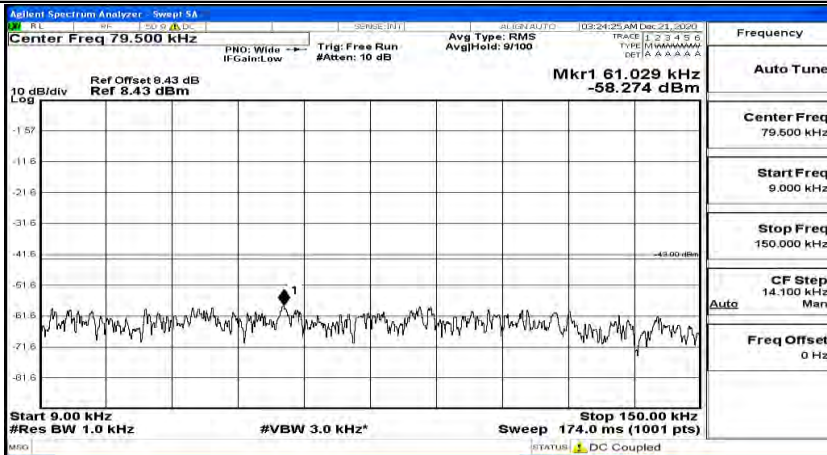

(Channel Bandwidth: 5 MHz)\_HCH\_QPSK\_1RB#24

(Channel Bandwidth: 5 MHz)\_LCH\_16QAM\_1RB#0

(Channel Bandwidth: 5 MHz)\_LCH\_16QAM\_1RB#12

(Channel Bandwidth: 5 MHz) LCH\_16QAM\_1RB#24

(Channel Bandwidth: 5 MHz)\_MCH\_16QAM\_1RB#0