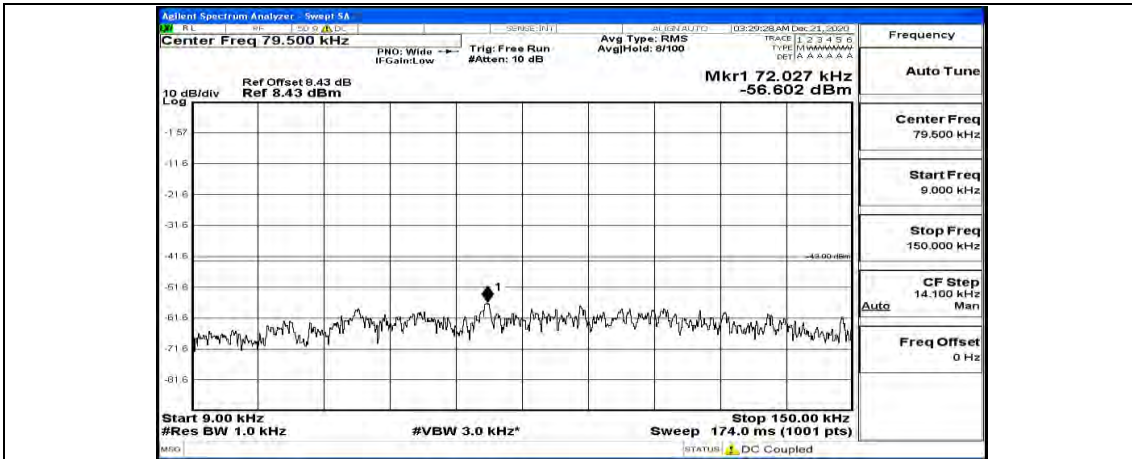

Channel Bandwidth: 10 MHz_HCH_QPSK_1RB#49