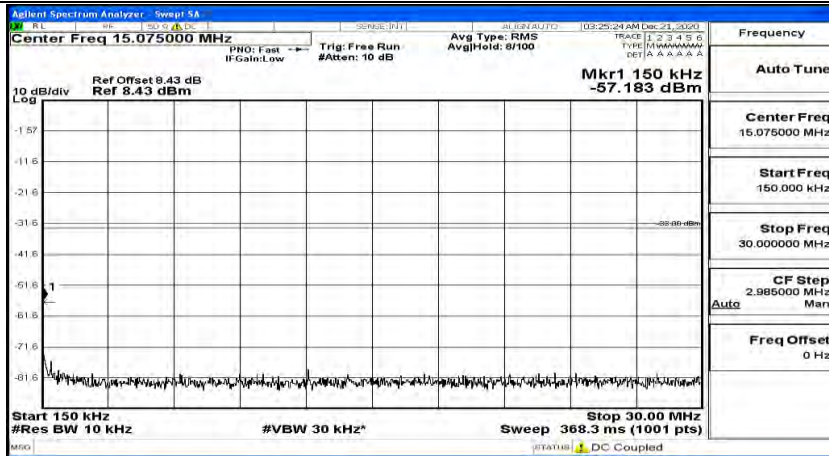

(Channel Bandwidth: 5 MHz)\_MCH\_QPSK\_1RB#0

(Channel Bandwidth: 5 MHz) MCH\_QPSK\_1RB#12

(Channel Bandwidth: 5 MHz) MCH\_QPSK\_1RB#24

(Channel Bandwidth: 5 MHz)\_HCH\_QPSK\_1RB#0

(Channel Bandwidth: 5 MHz)\_HCH\_QPSK\_1RB#12

(Channel Bandwidth: 5 MHz)\_HCH\_QPSK\_1RB#24

(Channel Bandwidth: 5 MHz)\_LCH\_16QAM\_1RB#0

(Channel Bandwidth: 5 MHz)\_LCH\_16QAM\_1RB#12

(Channel Bandwidth: 5 MHz) LCH\_16QAM\_1RB#24

(Channel Bandwidth: 5 MHz)\_MCH\_16QAM\_1RB#0