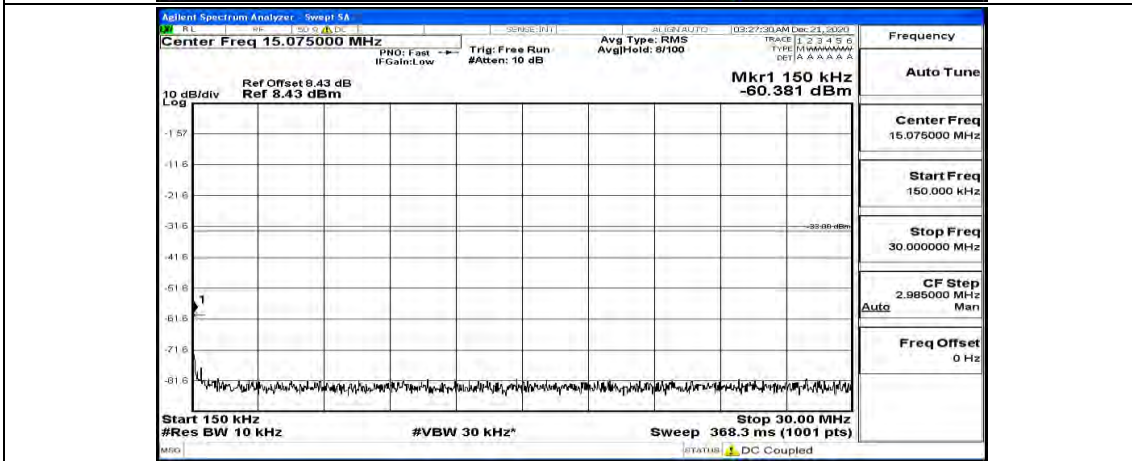

Channel Bandwidth: 10 MHz\_HCH\_QPSK\_1RB#0

Channel Bandwidth: 10 MHz\_HCH\_QPSK\_1RB#24

Channel Bandwidth: 10 MHz\_HCH\_QPSK\_1RB#49

Channel Bandwidth: 10 MHz\_LCH\_16QAM\_1RB#0

Channel Bandwidth: 10 MHz\_LCH\_16QAM\_1RB#24