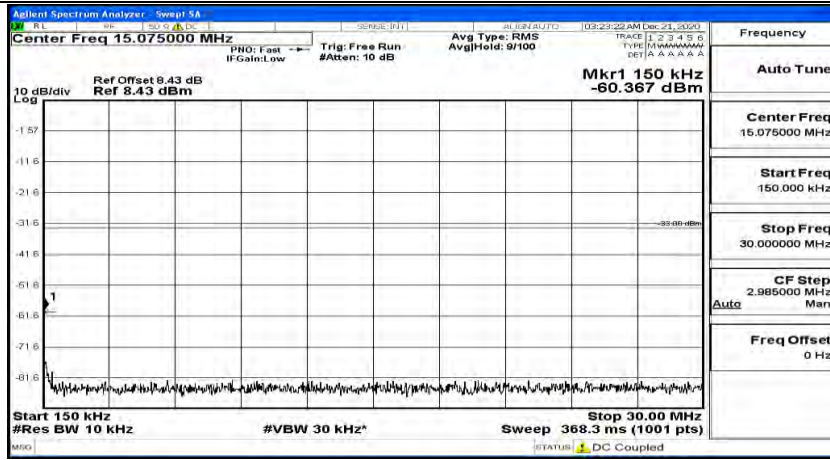

(Channel Bandwidth: 5 MHz)\_HCH\_QPSK\_1RB#24

(Channel Bandwidth: 5 MHz)\_LCH\_16QAM\_1RB#0

(Channel Bandwidth: 5 MHz)\_LCH\_16QAM\_1RB#12

(Channel Bandwidth: 5 MHz) LCH\_16QAM\_1RB#24

(Channel Bandwidth: 5 MHz)\_MCH\_16QAM\_1RB#0