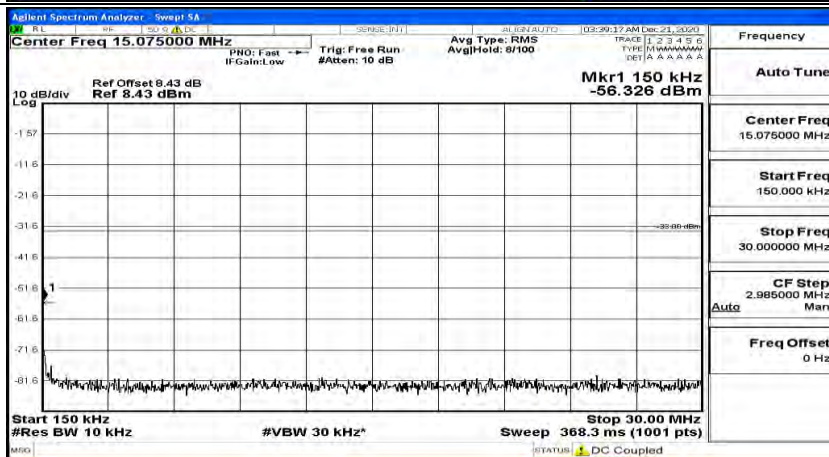

(Channel Bandwidth:15 MHz)\_MCH\_16QAM\_1RB#0

(Channel Bandwidth:15 MHz)\_MCH\_16QAM\_1RB#37

(Channel Bandwidth:15 MHz)\_MCH\_16QAM\_1RB#74

(Channel Bandwidth:15 MHz)\_HCH\_16QAM\_1RB#0

(Channel Bandwidth:15 MHz)\_HCH\_16QAM\_1RB#37