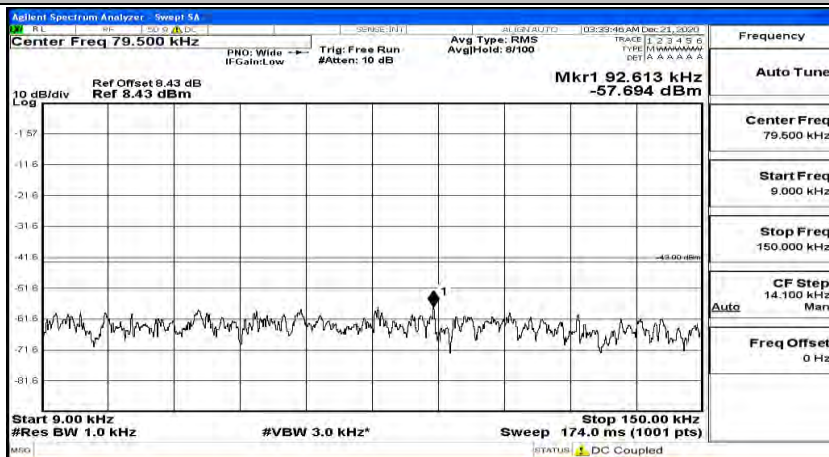

(Channel Bandwidth:15 MHz)_MCH_16QAM_1RB#74