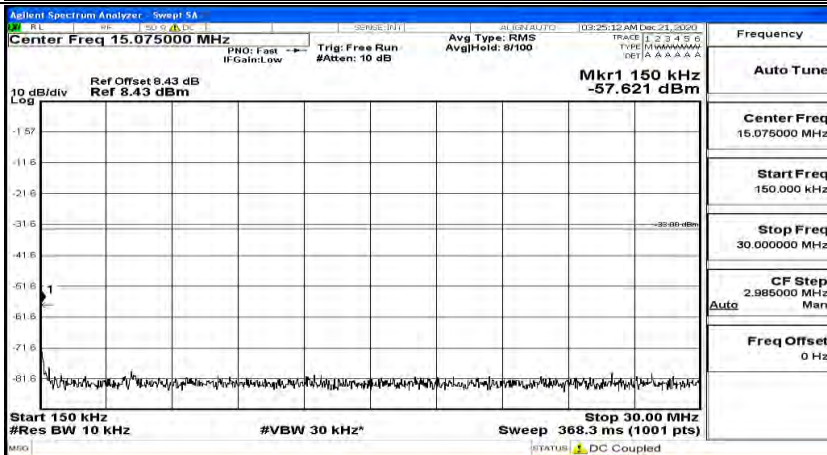

(Channel Bandwidth: 5 MHz)\_MCH\_QPSK\_1RB#0

(Channel Bandwidth: 5 MHz) MCH\_QPSK\_1RB#12

(Channel Bandwidth: 5 MHz) MCH\_QPSK\_1RB#24

(Channel Bandwidth: 5 MHz)\_HCH\_QPSK\_1RB#0

(Channel Bandwidth: 5 MHz)\_HCH\_QPSK\_1RB#12

(Channel Bandwidth: 5 MHz)\_HCH\_QPSK\_1RB#24

(Channel Bandwidth: 5 MHz)\_LCH\_16QAM\_1RB#0

(Channel Bandwidth: 5 MHz)\_LCH\_16QAM\_1RB#12

(Channel Bandwidth: 5 MHz) LCH\_16QAM\_1RB#24

(Channel Bandwidth: 5 MHz)\_MCH\_16QAM\_1RB#0