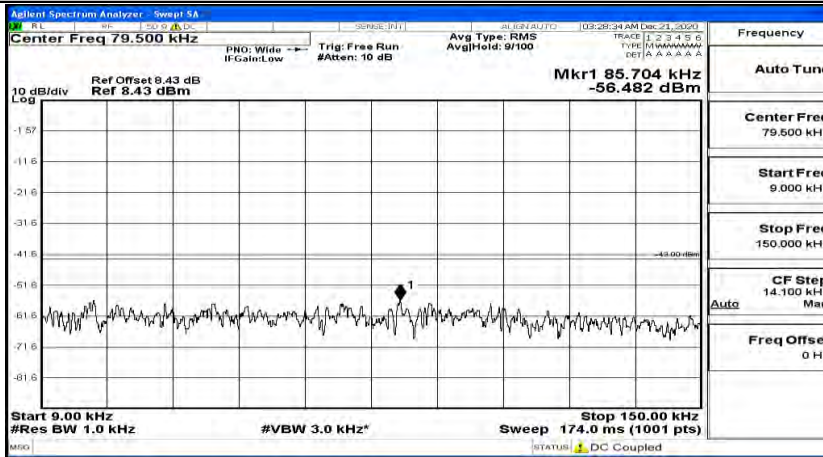

Channel Bandwidth: 10 MHz_MCH_16QAM_1RB#0

Channel Bandwidth: 10 MHz_MCH_16QAM_1RB#24