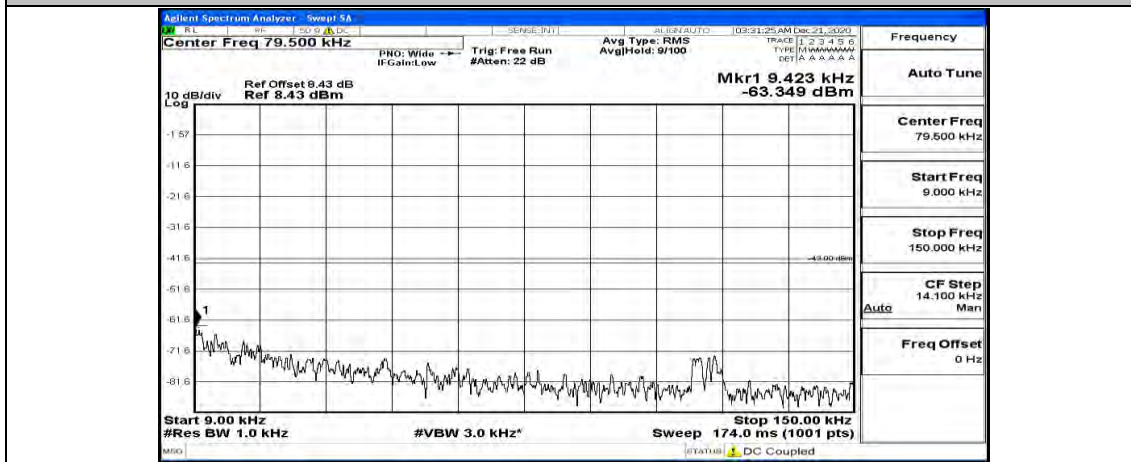

(Channel Bandwidth:15 MHz)\_HCH\_QPSK\_1RB#37

(Channel Bandwidth:15 MHz)\_HCH\_QPSK\_1RB#74

(Channel Bandwidth:15 MHz)\_LCH\_16QAM\_1RB#0

(Channel Bandwidth:15 MHz) LCH\_16QAM\_1RB#37

(Channel Bandwidth:15 MHz) LCH\_16QAM\_1RB#74