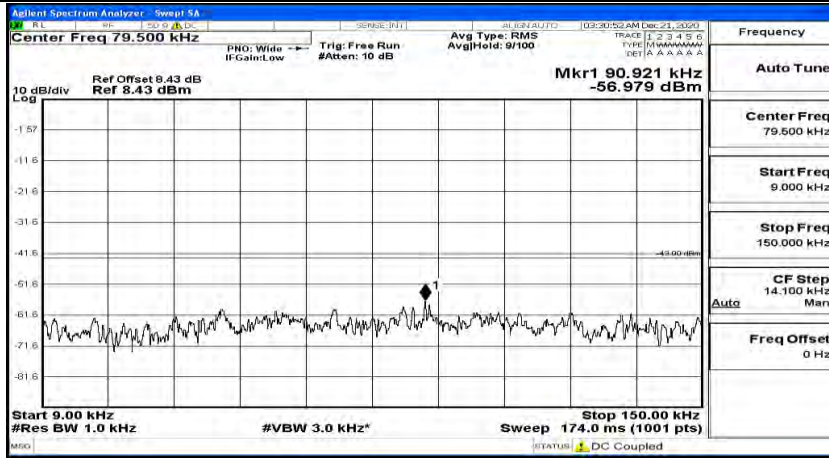

Channel Bandwidth: 10 MHz\_HCH\_16QAM\_1RB#24

Channel Bandwidth: 10 MHz\_HCH\_16QAM\_1RB#49

Channel Bandwidth: 15 MHz

(Channel Bandwidth:15 MHz)\_LCH\_QPSK\_1RB#0

(Channel Bandwidth:15 MHz)\_LCH\_QPSK\_1RB#37