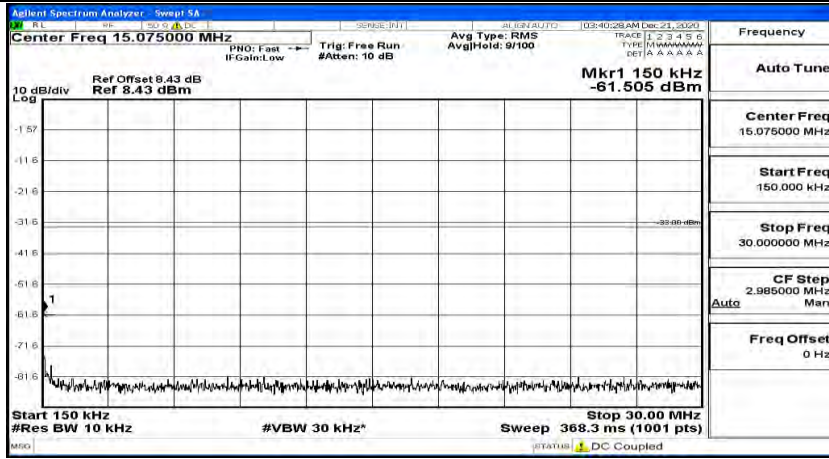

(Channel Bandwidth:20 MHz) LCH_16QAM_1RB#49