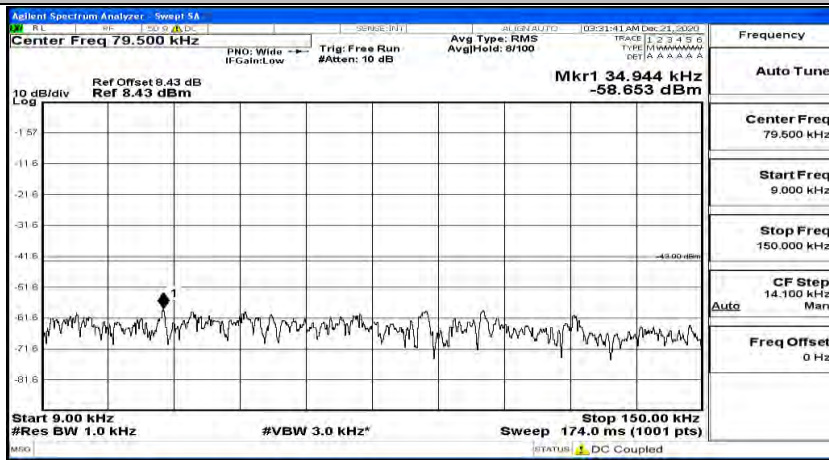

(Channel Bandwidth:15 MHz)\_HCH\_QPSK\_1RB#37

(Channel Bandwidth:15 MHz)\_HCH\_QPSK\_1RB#74

(Channel Bandwidth:15 MHz)\_LCH\_16QAM\_1RB#0

(Channel Bandwidth:15 MHz) LCH\_16QAM\_1RB#37

(Channel Bandwidth:15 MHz) LCH\_16QAM\_1RB#74