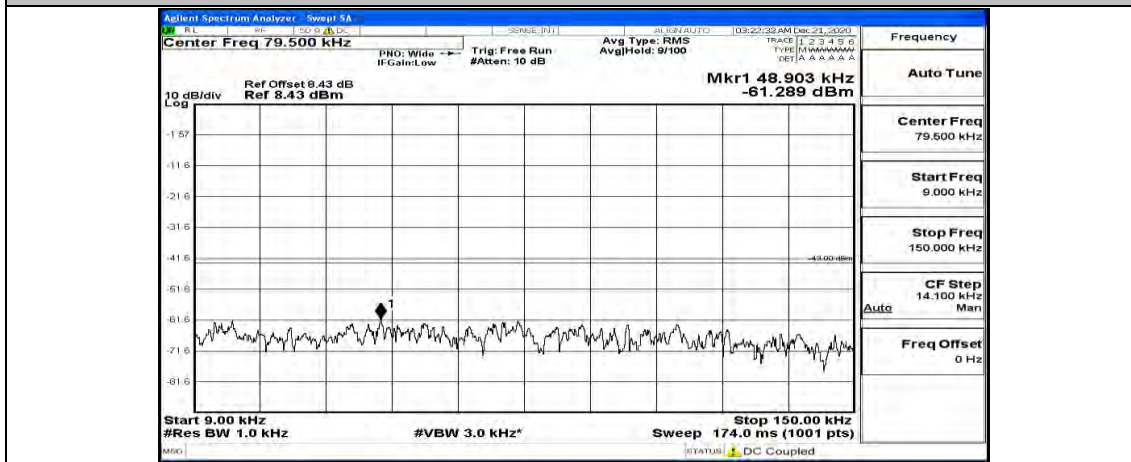

(Channel Bandwidth: 5 MHz)_LCH_16QAM_1RB#0