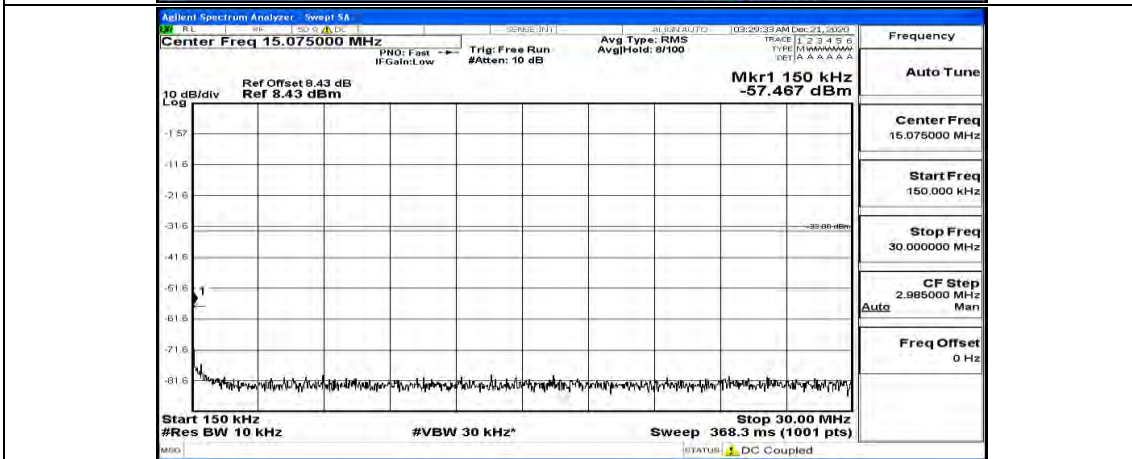

Channel Bandwidth: 10 MHz_HCH_QPSK_1RB#49