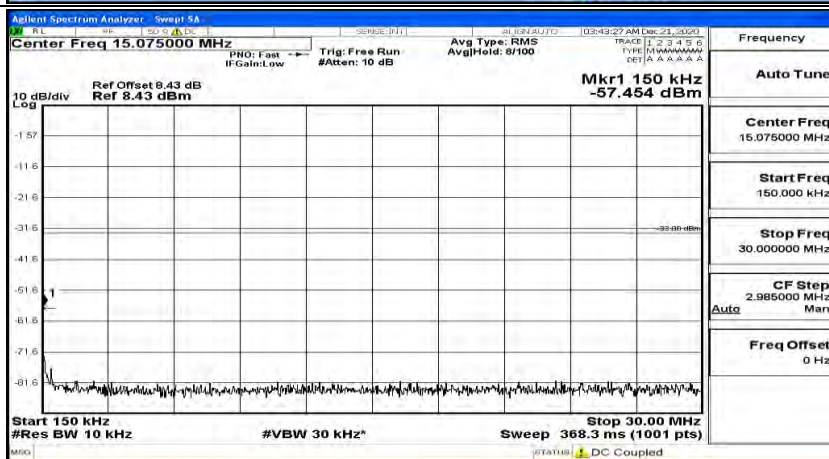

(Channel Bandwidth:20 MHz)\_MCH\_16QAM\_1RB#49

(Channel Bandwidth:20 MHz)\_MCH\_16QAM\_1RB#99

(Channel Bandwidth:20 MHz)\_HCH\_16QAM\_1RB#0

(Channel Bandwidth:20 MHz) HCH\_16QAM\_1RB#49

(Channel Bandwidth:20 MHz)\_HCH\_16QAM\_1RB#99