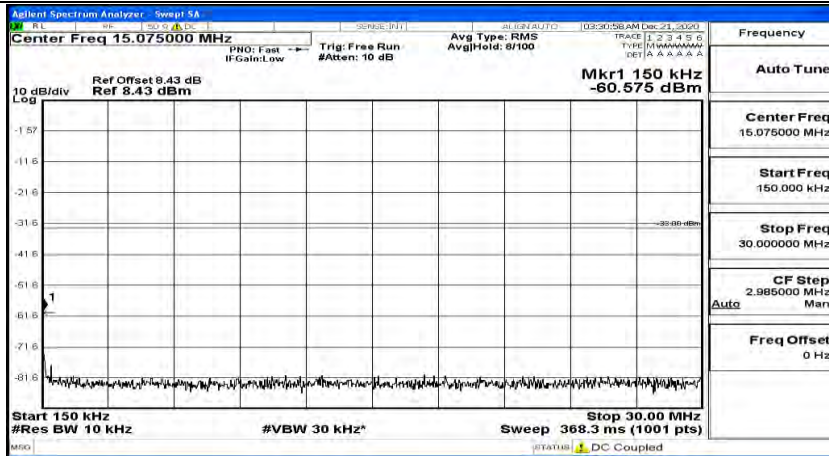

Channel Bandwidth: 10 MHz\_HCH\_16QAM\_1RB#24

Channel Bandwidth: 10 MHz\_HCH\_16QAM\_1RB#49

Channel Bandwidth: 15 MHz

(Channel Bandwidth:15 MHz)\_LCH\_QPSK\_1RB#0

(Channel Bandwidth:15 MHz)\_LCH\_QPSK\_1RB#37