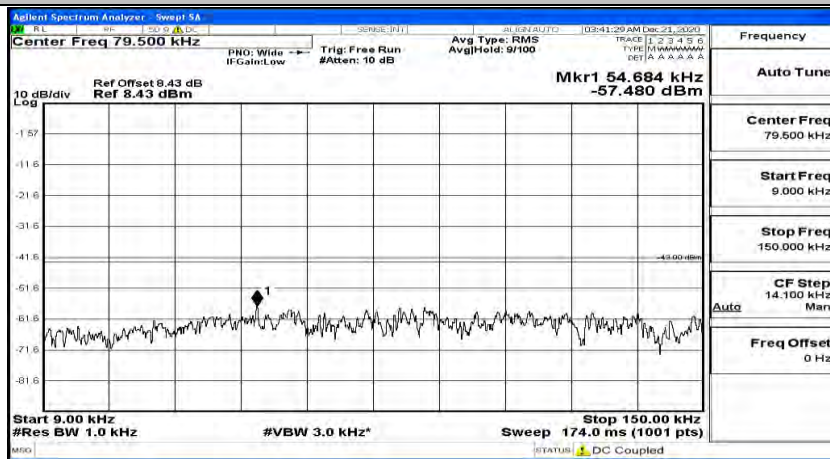

(Channel Bandwidth:20 MHz)\_MCH\_QPSK\_1RB#0

(Channel Bandwidth:20 MHz)\_MCH\_QPSK\_1RB#49

(Channel Bandwidth:20 MHz)\_MCH\_QPSK\_1RB#99

(Channel Bandwidth:20 MHz)\_HCH\_QPSK\_1RB#0

(Channel Bandwidth:20 MHz)\_HCH\_QPSK\_1RB#49