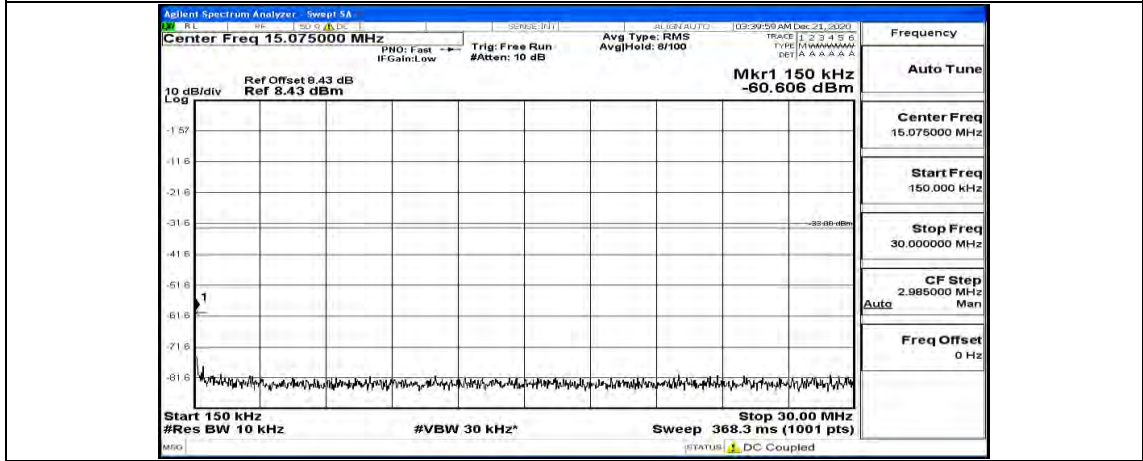

(Channel Bandwidth:15 MHz)\_HCH\_16QAM\_1RB#74

Channel Bandwidth: 20 MHz

(Channel Bandwidth:20 MHz)\_LCH\_QPSK\_1RB#0

(Channel Bandwidth:20 MHz)\_LCH\_QPSK\_1RB#49

(Channel Bandwidth:20 MHz)\_LCH\_QPSK\_1RB#99