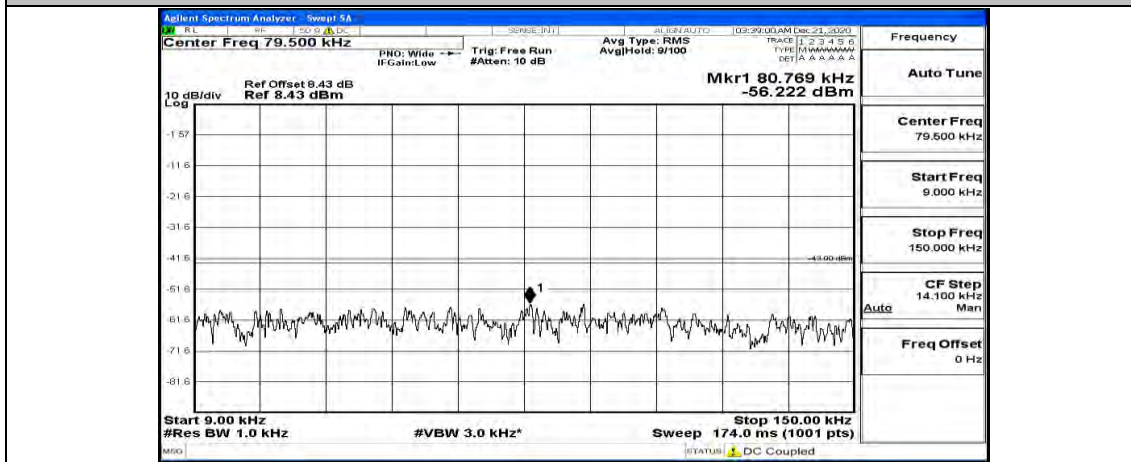

(Channel Bandwidth:15 MHz)\_MCH\_16QAM\_1RB#0

(Channel Bandwidth:15 MHz)\_MCH\_16QAM\_1RB#37

(Channel Bandwidth:15 MHz)\_MCH\_16QAM\_1RB#74

(Channel Bandwidth:15 MHz)\_HCH\_16QAM\_1RB#0

(Channel Bandwidth:15 MHz)\_HCH\_16QAM\_1RB#37