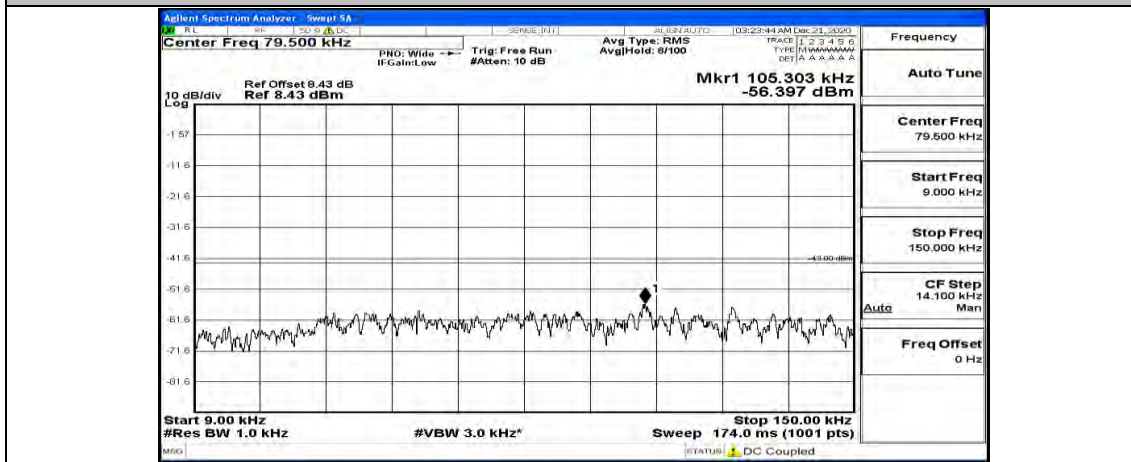

(Channel Bandwidth: 3 MHz)\_HCH\_16QAM\_1RB#14

Channel Bandwidth: 5 MHz

(Channel Bandwidth: 5 MHz)\_LCH\_QPSK\_1RB#0

(Channel Bandwidth: 5 MHz)\_LCH\_QPSK\_1RB#12

(Channel Bandwidth: 5 MHz)\_LCH\_QPSK\_1RB#24

(Channel Bandwidth: 5 MHz)\_MCH\_QPSK\_1RB#0

(Channel Bandwidth: 5 MHz) MCH\_QPSK\_1RB#12

(Channel Bandwidth: 5 MHz) MCH\_QPSK\_1RB#24

(Channel Bandwidth: 5 MHz)\_HCH\_QPSK\_1RB#0

(Channel Bandwidth: 5 MHz)\_HCH\_QPSK\_1RB#12