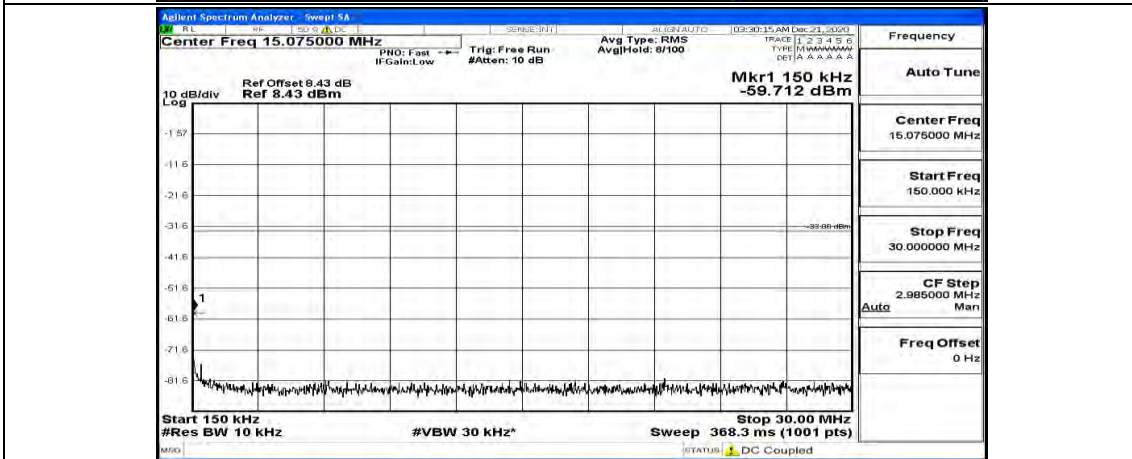

Channel Bandwidth: 10 MHz_HCH_16QAM_1RB#24