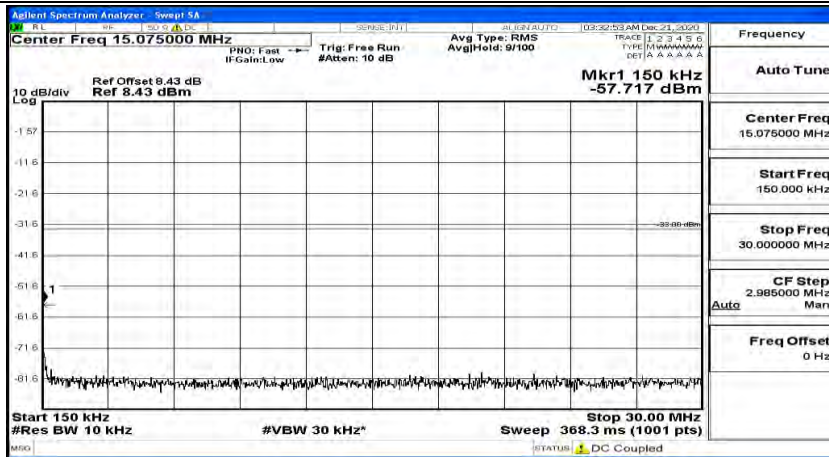

(Channel Bandwidth:15 MHz)\_LCH\_QPSK\_1RB#74

(Channel Bandwidth:15 MHz)\_MCH\_QPSK\_1RB#0

(Channel Bandwidth:15 MHz)\_MCH\_QPSK\_1RB#37

(Channel Bandwidth:15 MHz)\_MCH\_QPSK\_1RB#74

(Channel Bandwidth:15 MHz)\_HCH\_QPSK\_1RB#0