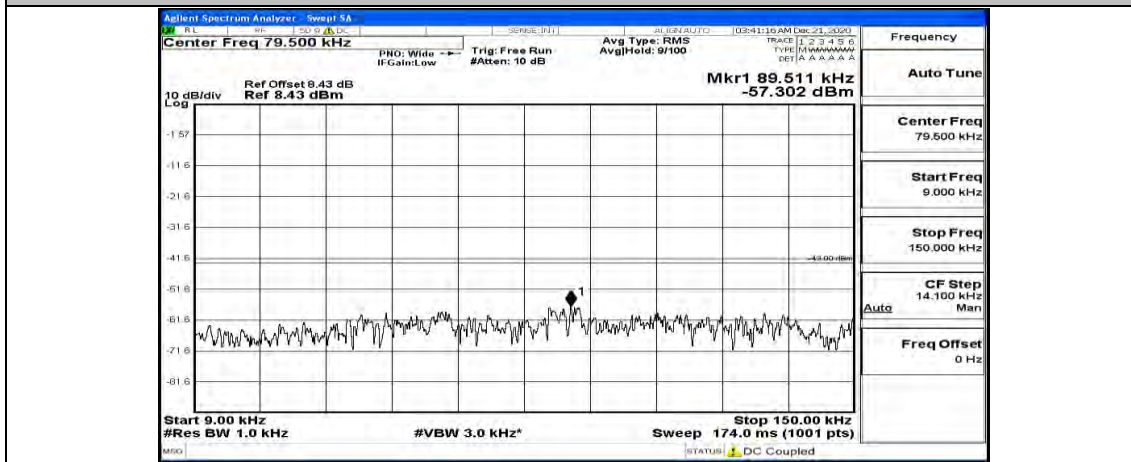

(Channel Bandwidth:20 MHz)_MCH_QPSK_1RB#49