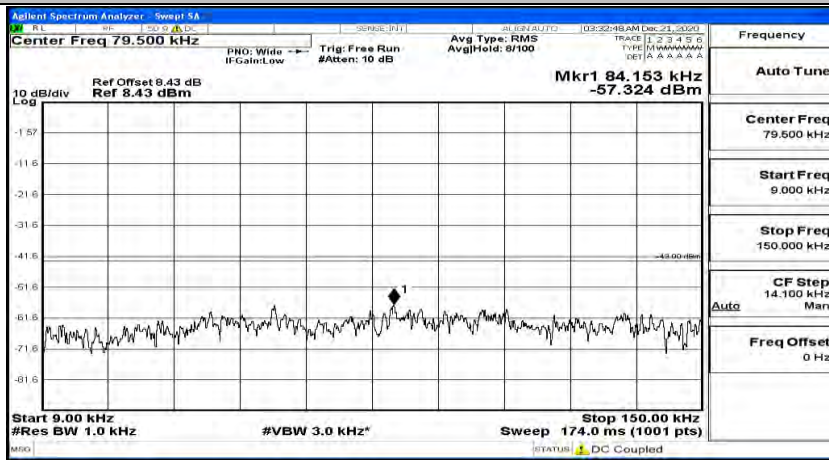

(Channel Bandwidth:15 MHz)\_LCH\_QPSK\_1RB#74

(Channel Bandwidth:15 MHz)\_MCH\_QPSK\_1RB#0

(Channel Bandwidth:15 MHz)\_MCH\_QPSK\_1RB#37

(Channel Bandwidth:15 MHz)\_MCH\_QPSK\_1RB#74

(Channel Bandwidth:15 MHz)\_HCH\_QPSK\_1RB#0