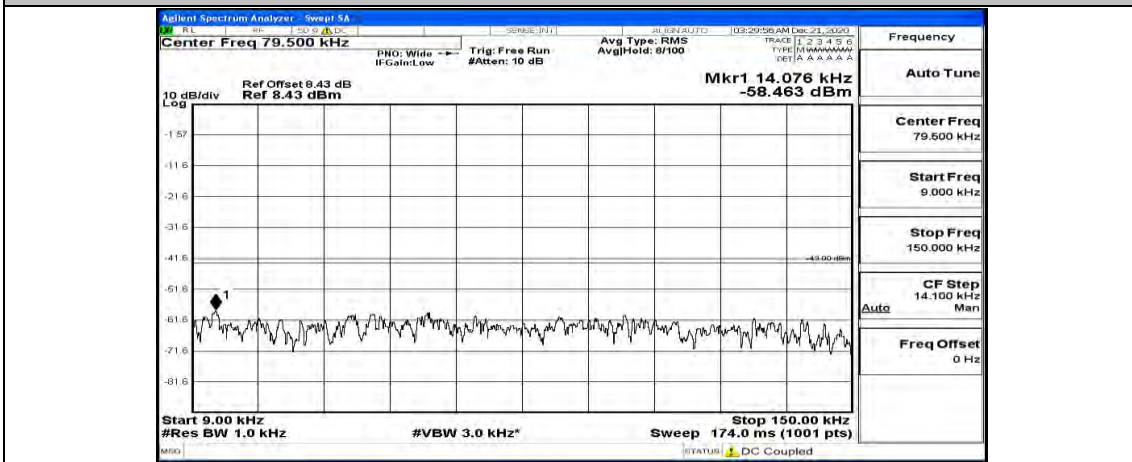

Channel Bandwidth: 10 MHz\_LCH\_16QAM\_1RB#49

Channel Bandwidth: 10 MHz\_MCH\_16QAM\_1RB#0

Channel Bandwidth: 10 MHz\_MCH\_16QAM\_1RB#24

Channel Bandwidth: 10 MHz\_MCH\_16QAM\_1RB#49

Channel Bandwidth: 10 MHz\_HCH\_16QAM\_1RB#0