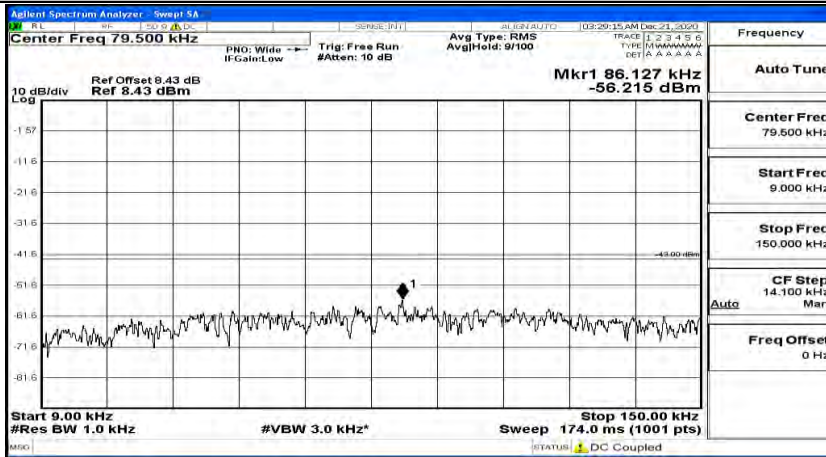

Channel Bandwidth: 10 MHz_HCH_QPSK_1RB#0

Channel Bandwidth: 10 MHz_HCH_QPSK_1RB#24