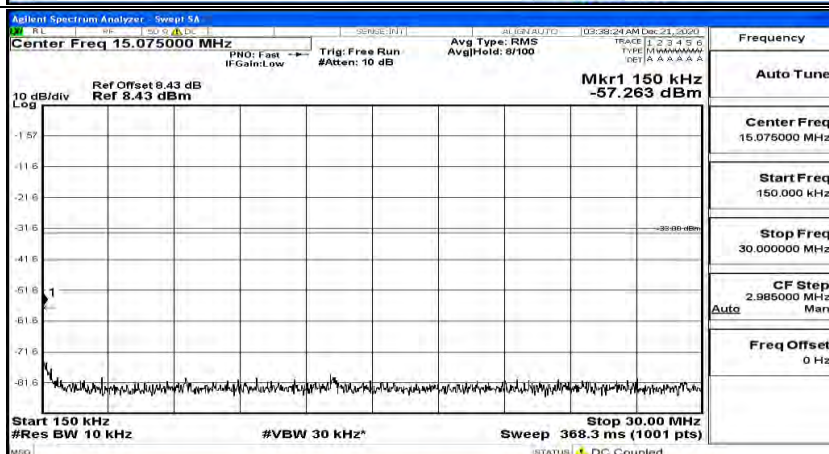

(Channel Bandwidth:15 MHz)\_LCH\_QPSK\_1RB#74

(Channel Bandwidth:15 MHz)\_MCH\_QPSK\_1RB#0

(Channel Bandwidth:15 MHz)\_MCH\_QPSK\_1RB#37

(Channel Bandwidth:15 MHz)\_MCH\_QPSK\_1RB#74

(Channel Bandwidth:15 MHz)\_HCH\_QPSK\_1RB#0