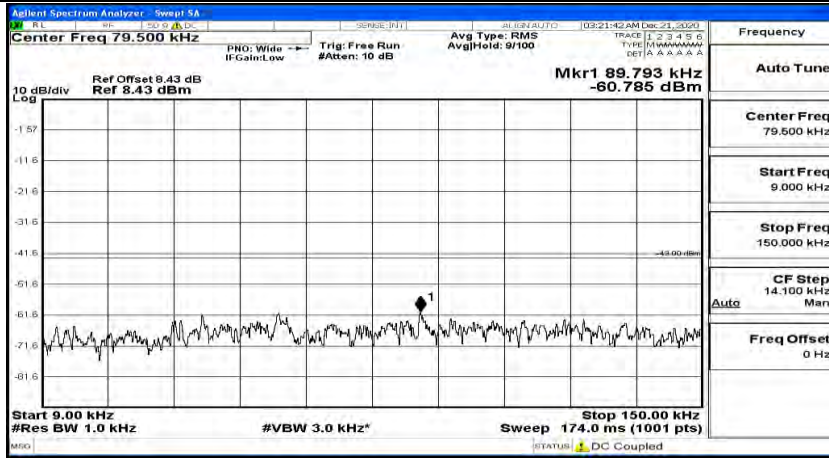

(Channel Bandwidth: 3 MHz)\_HCH\_16QAM\_1RB#14

Channel Bandwidth: 5 MHz

(Channel Bandwidth: 5 MHz)\_LCH\_QPSK\_1RB#0

(Channel Bandwidth: 5 MHz)\_LCH\_QPSK\_1RB#12

(Channel Bandwidth: 5 MHz)\_LCH\_QPSK\_1RB#24