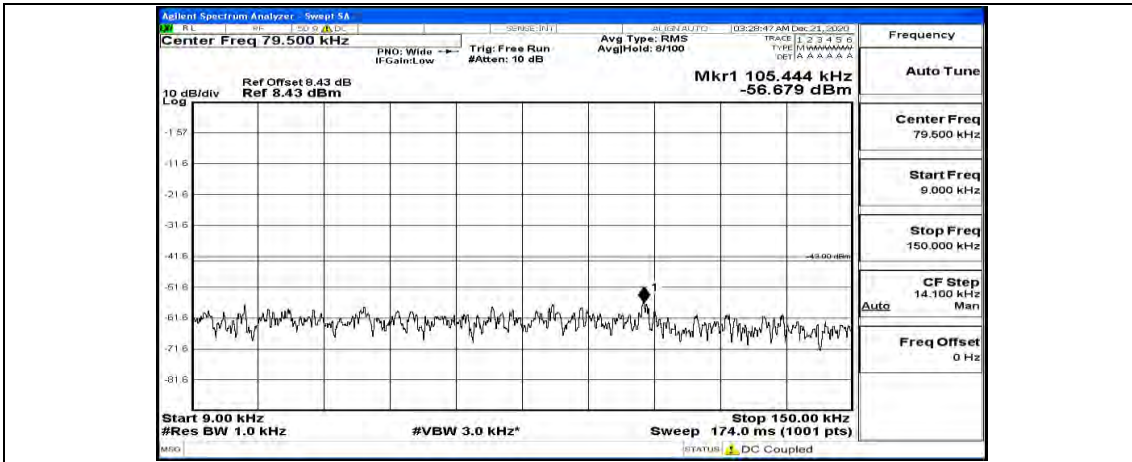

Channel Bandwidth: 10 MHz_MCH_16QAM_1RB#49