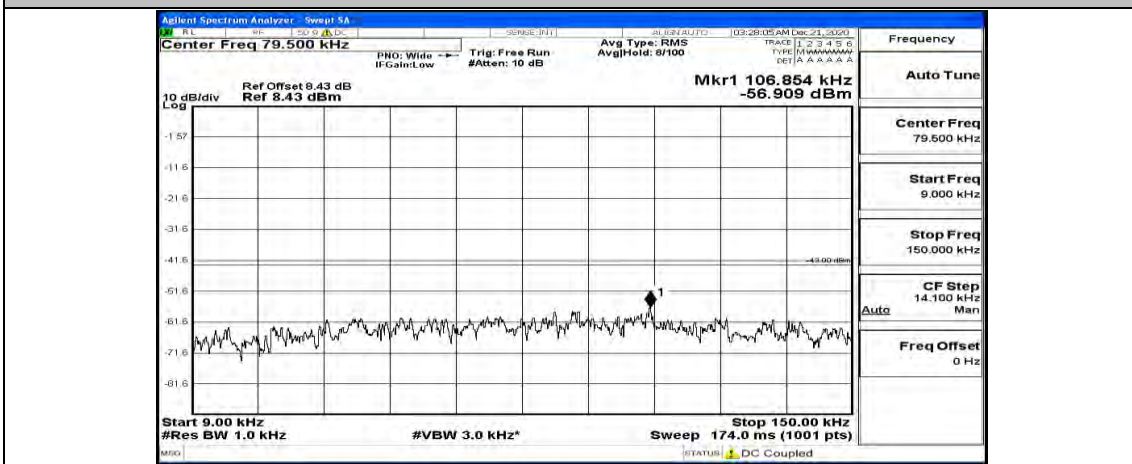

Channel Bandwidth: 10 MHz

Channel Bandwidth: 10 MHz\_LCH\_QPSK\_1RB#49

Channel Bandwidth: 10 MHz\_MCH\_QPSK\_1RB#0

Channel Bandwidth: 10 MHz\_MCH\_QPSK\_1RB#24

Channel Bandwidth: 10 MHz\_MCH\_QPSK\_1RB#49