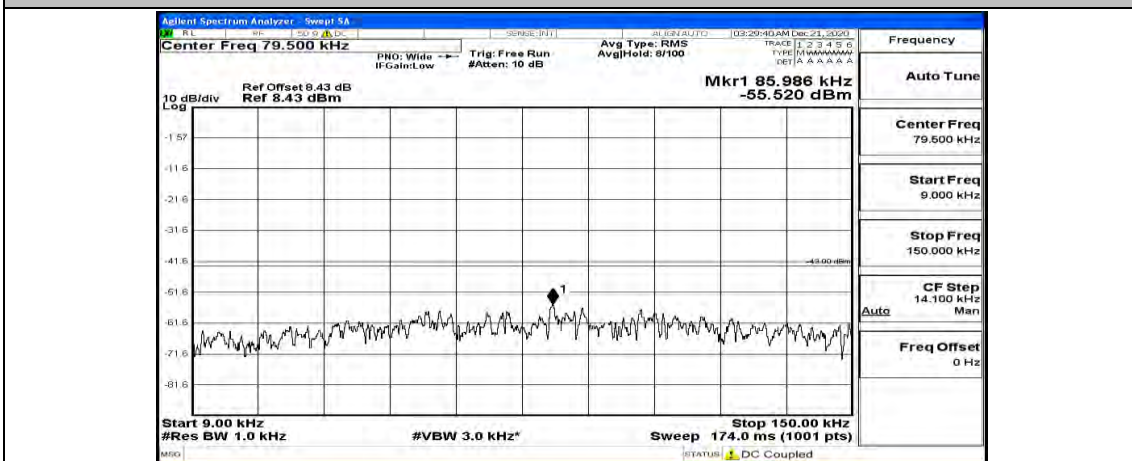

Channel Bandwidth: 10 MHz_HCH_QPSK_1RB#49