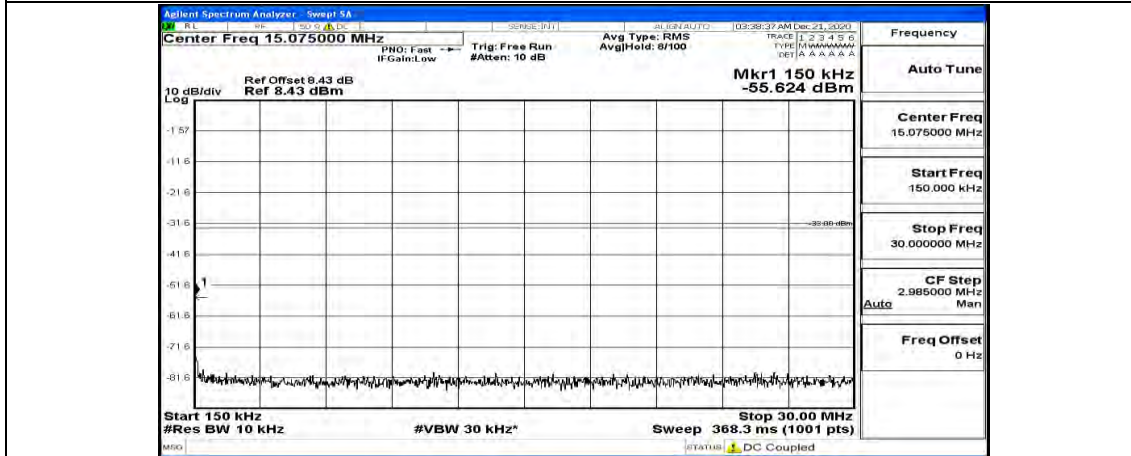

(Channel Bandwidth:15 MHz)_HCH_QPSK_1RB#74