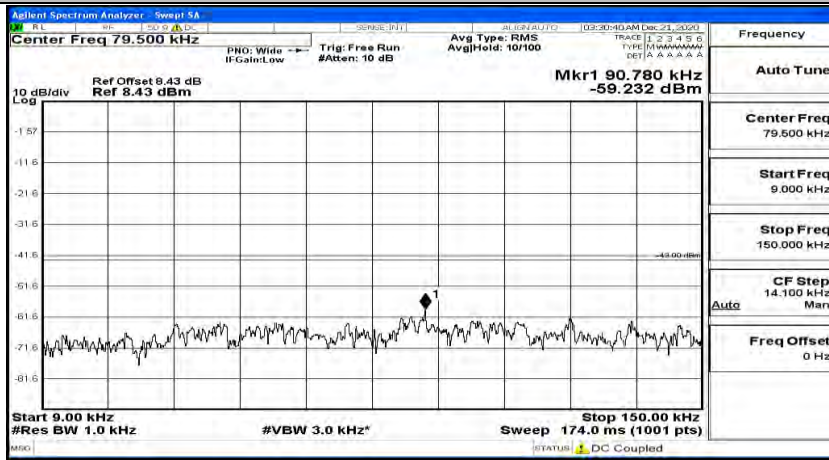

Channel Bandwidth: 10 MHz\_HCH\_16QAM\_1RB#24

Channel Bandwidth: 10 MHz\_HCH\_16QAM\_1RB#49

Channel Bandwidth: 15 MHz

(Channel Bandwidth:15 MHz)\_LCH\_QPSK\_1RB#0

(Channel Bandwidth:15 MHz)\_LCH\_QPSK\_1RB#37