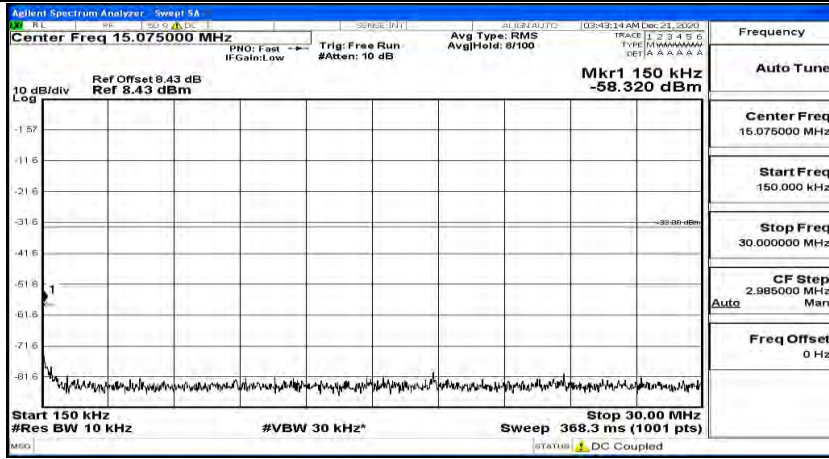

(Channel Bandwidth:20 MHz)\_MCH\_16QAM\_1RB#49

(Channel Bandwidth:20 MHz)\_MCH\_16QAM\_1RB#99

(Channel Bandwidth:20 MHz)\_HCH\_16QAM\_1RB#0

(Channel Bandwidth:20 MHz) HCH\_16QAM\_1RB#49

(Channel Bandwidth:20 MHz)\_HCH\_16QAM\_1RB#99