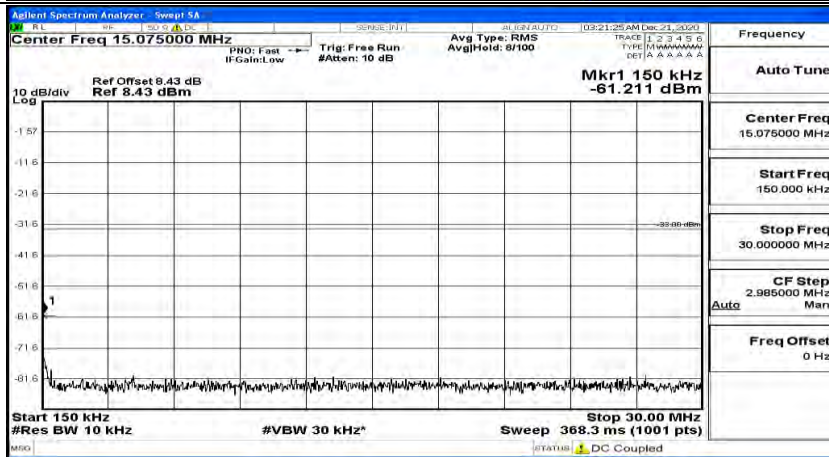

(Channel Bandwidth: 3 MHz)\_HCH\_16QAM\_1RB#14

Channel Bandwidth: 5 MHz

(Channel Bandwidth: 5 MHz)\_LCH\_QPSK\_1RB#0

(Channel Bandwidth: 5 MHz)\_LCH\_QPSK\_1RB#12

(Channel Bandwidth: 5 MHz)\_LCH\_QPSK\_1RB#24

(Channel Bandwidth: 5 MHz)\_MCH\_QPSK\_1RB#0

(Channel Bandwidth: 5 MHz) MCH\_QPSK\_1RB#12

(Channel Bandwidth: 5 MHz) MCH\_QPSK\_1RB#24

(Channel Bandwidth: 5 MHz)\_HCH\_QPSK\_1RB#0

(Channel Bandwidth: 5 MHz)\_HCH\_QPSK\_1RB#12