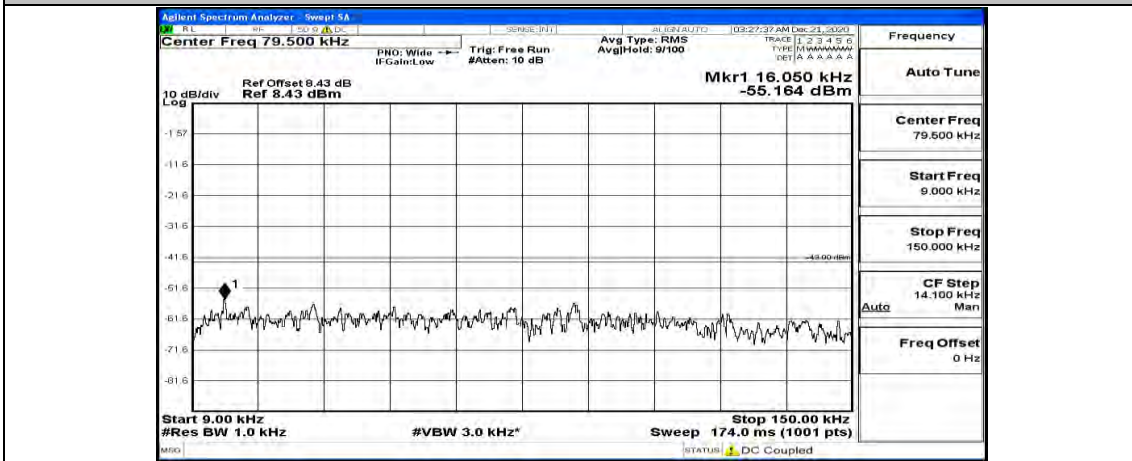

Channel Bandwidth: 10 MHz_LCH_16QAM_1RB#49