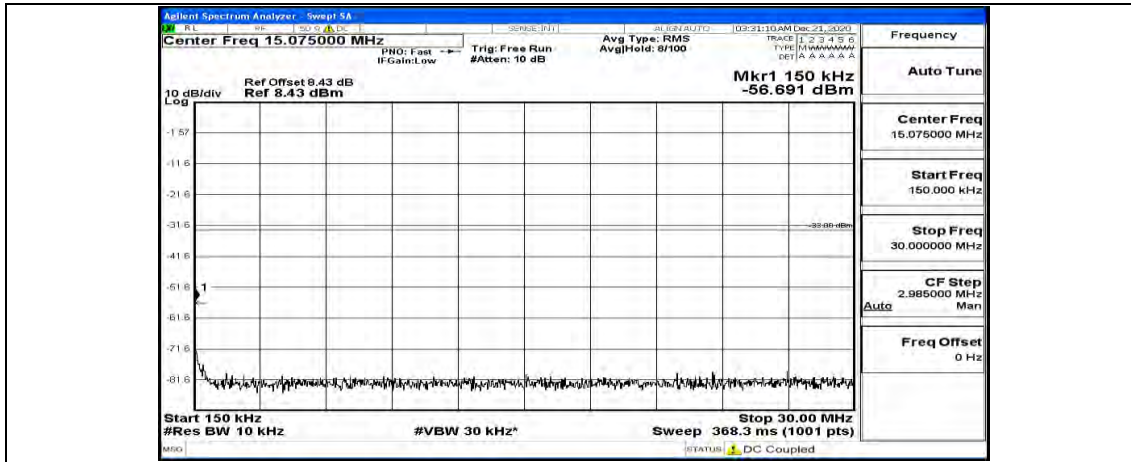

(Channel Bandwidth:15 MHz)_MCH_QPSK_1RB#0