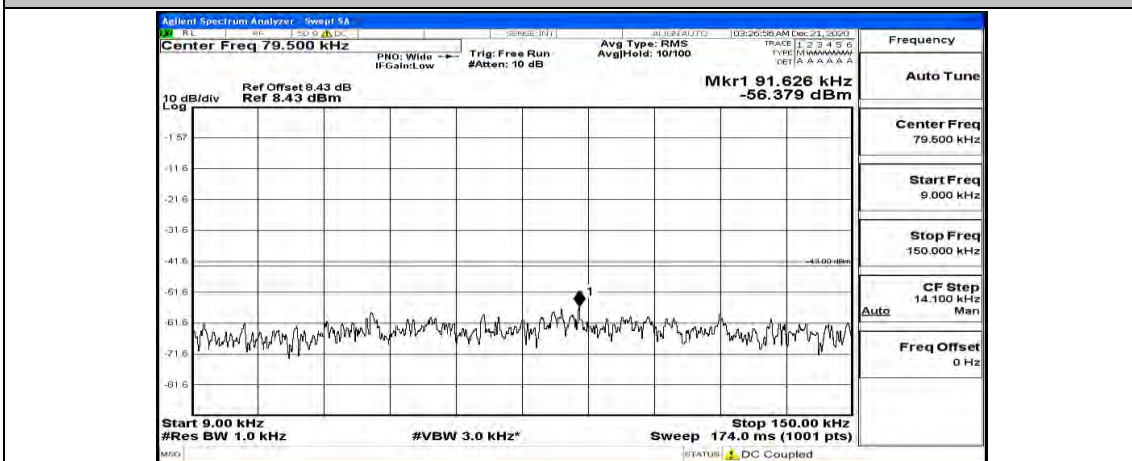

Channel Bandwidth: 10 MHz_LCH_QPSK_1RB#49