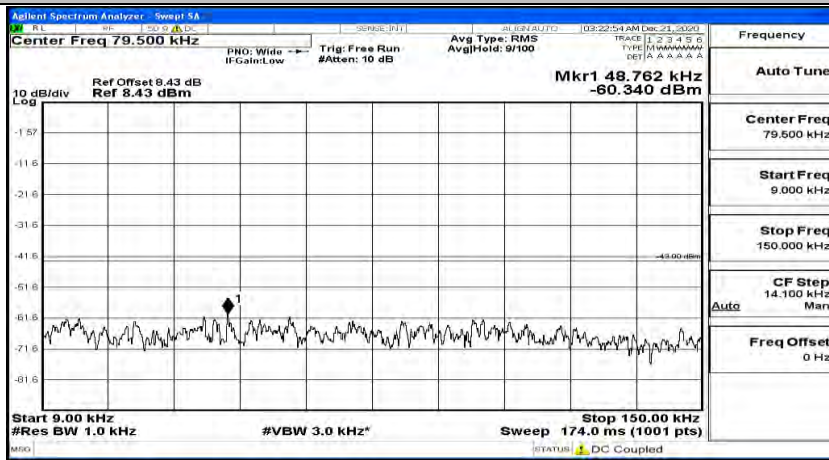

(Channel Bandwidth: 5 MHz)\_HCH\_QPSK\_1RB#24

(Channel Bandwidth: 5 MHz)\_LCH\_16QAM\_1RB#0

(Channel Bandwidth: 5 MHz)\_LCH\_16QAM\_1RB#12

(Channel Bandwidth: 5 MHz) LCH\_16QAM\_1RB#24

(Channel Bandwidth: 5 MHz)\_MCH\_16QAM\_1RB#0