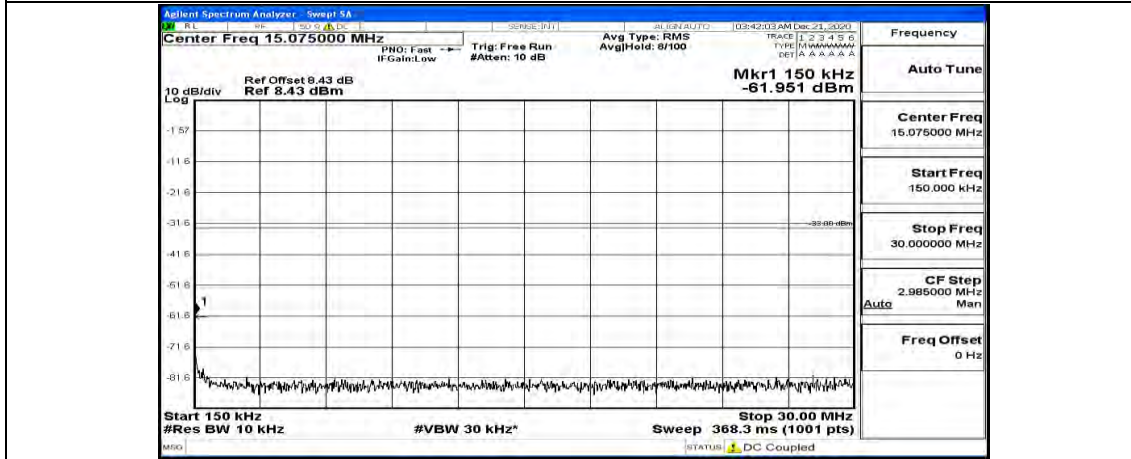

(Channel Bandwidth:20 MHz)_MCH_16QAM_1RB#99