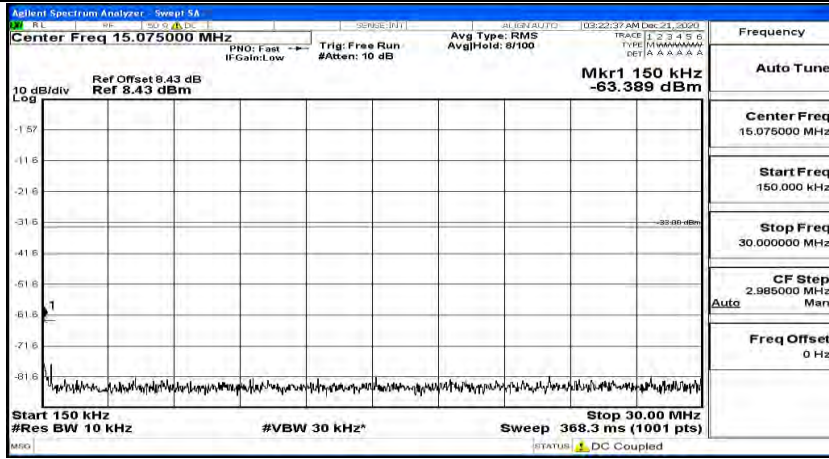

(Channel Bandwidth: 5 MHz)\_HCH\_QPSK\_1RB#24

(Channel Bandwidth: 5 MHz)\_LCH\_16QAM\_1RB#0

(Channel Bandwidth: 5 MHz)\_LCH\_16QAM\_1RB#12

(Channel Bandwidth: 5 MHz) LCH\_16QAM\_1RB#24

(Channel Bandwidth: 5 MHz)\_MCH\_16QAM\_1RB#0