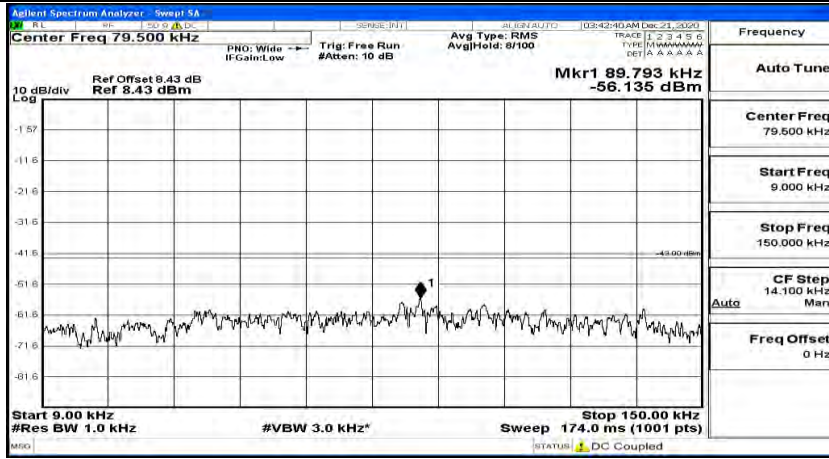

(Channel Bandwidth:20 MHz)\_MCH\_QPSK\_1RB#0

(Channel Bandwidth:20 MHz)\_MCH\_QPSK\_1RB#49

(Channel Bandwidth:20 MHz)\_MCH\_QPSK\_1RB#99

(Channel Bandwidth:20 MHz)\_HCH\_QPSK\_1RB#0

(Channel Bandwidth:20 MHz)\_HCH\_QPSK\_1RB#49