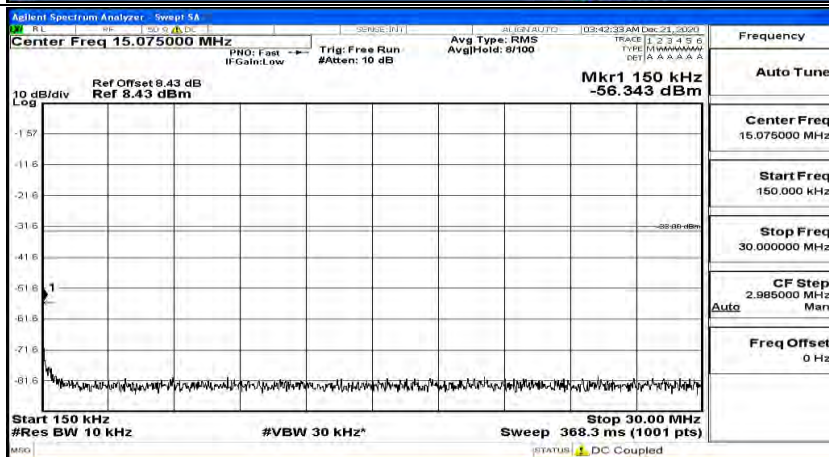

(Channel Bandwidth:20 MHz)\_MCH\_QPSK\_1RB#0

(Channel Bandwidth:20 MHz)\_MCH\_QPSK\_1RB#49

(Channel Bandwidth:20 MHz)\_MCH\_QPSK\_1RB#99

(Channel Bandwidth:20 MHz)\_HCH\_QPSK\_1RB#0

(Channel Bandwidth:20 MHz)\_HCH\_QPSK\_1RB#49