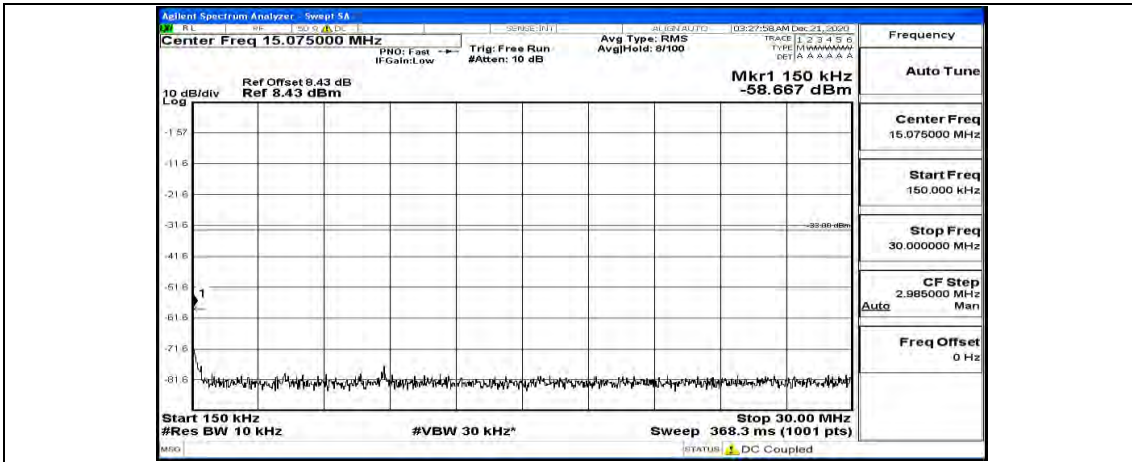

Channel Bandwidth: 10 MHz

Channel Bandwidth: 10 MHz\_LCH\_QPSK\_1RB#49

Channel Bandwidth: 10 MHz\_MCH\_QPSK\_1RB#0

Channel Bandwidth: 10 MHz\_MCH\_QPSK\_1RB#24

Channel Bandwidth: 10 MHz\_MCH\_QPSK\_1RB#49