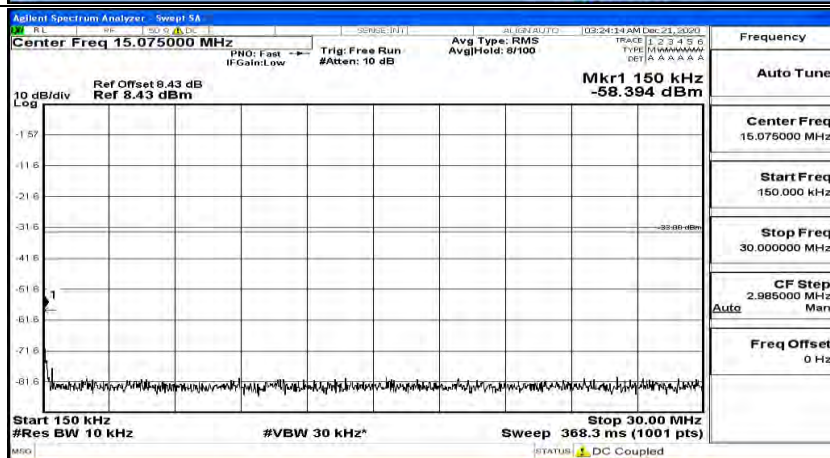

(Channel Bandwidth: 5 MHz)\_MCH\_QPSK\_1RB#0

(Channel Bandwidth: 5 MHz) MCH\_QPSK\_1RB#12

(Channel Bandwidth: 5 MHz) MCH\_QPSK\_1RB#24

(Channel Bandwidth: 5 MHz)\_HCH\_QPSK\_1RB#0

(Channel Bandwidth: 5 MHz)\_HCH\_QPSK\_1RB#12

(Channel Bandwidth: 5 MHz)\_HCH\_QPSK\_1RB#24

(Channel Bandwidth: 5 MHz)\_LCH\_16QAM\_1RB#0

(Channel Bandwidth: 5 MHz)\_LCH\_16QAM\_1RB#12

(Channel Bandwidth: 5 MHz) LCH\_16QAM\_1RB#24

(Channel Bandwidth: 5 MHz)\_MCH\_16QAM\_1RB#0