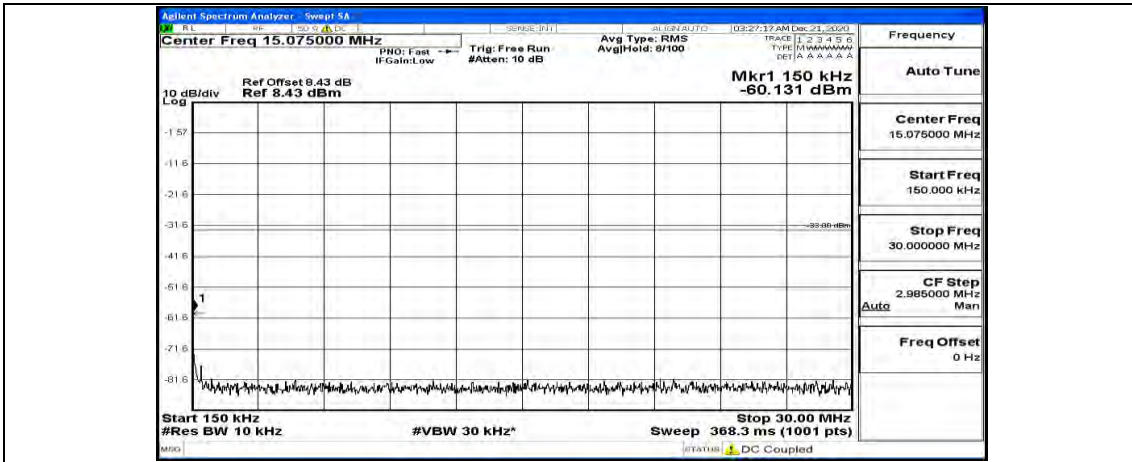

Channel Bandwidth: 10 MHz\_HCH\_QPSK\_1RB#0

Channel Bandwidth: 10 MHz\_HCH\_QPSK\_1RB#24

Channel Bandwidth: 10 MHz\_HCH\_QPSK\_1RB#49

Channel Bandwidth: 10 MHz\_LCH\_16QAM\_1RB#0

Channel Bandwidth: 10 MHz\_LCH\_16QAM\_1RB#24