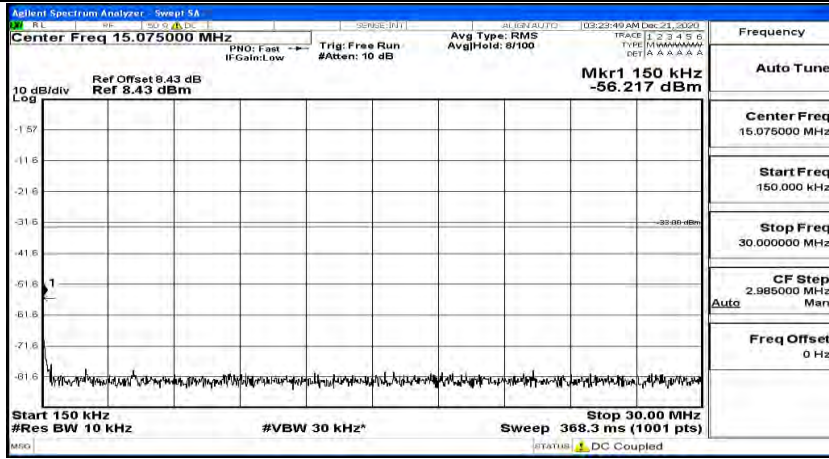

(Channel Bandwidth: 3 MHz)\_HCH\_16QAM\_1RB#14

Channel Bandwidth: 5 MHz

(Channel Bandwidth: 5 MHz)\_LCH\_QPSK\_1RB#0

(Channel Bandwidth: 5 MHz)\_LCH\_QPSK\_1RB#12

(Channel Bandwidth: 5 MHz)\_LCH\_QPSK\_1RB#24

(Channel Bandwidth: 5 MHz)\_MCH\_QPSK\_1RB#0

(Channel Bandwidth: 5 MHz) MCH\_QPSK\_1RB#12

(Channel Bandwidth: 5 MHz) MCH\_QPSK\_1RB#24

(Channel Bandwidth: 5 MHz)\_HCH\_QPSK\_1RB#0

(Channel Bandwidth: 5 MHz)\_HCH\_QPSK\_1RB#12