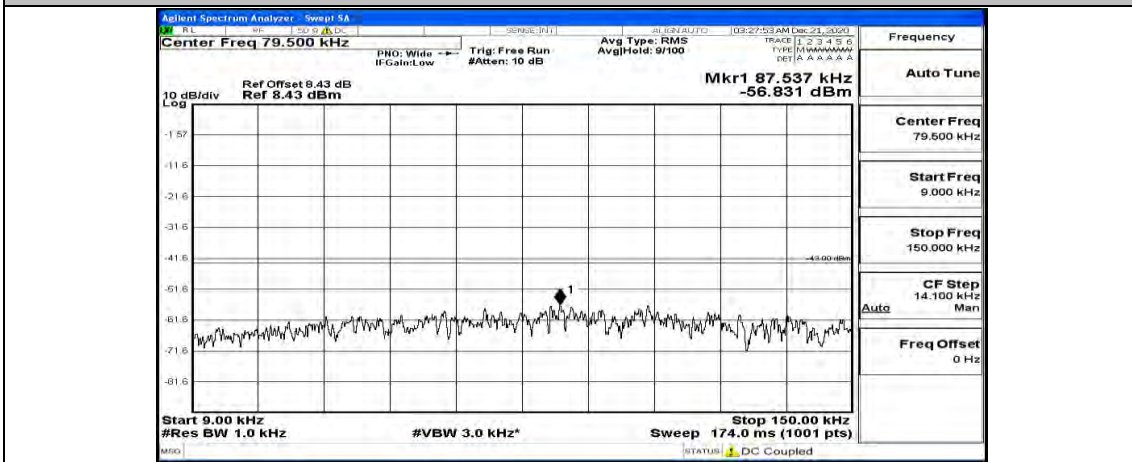

Channel Bandwidth: 10 MHz

Channel Bandwidth: 10 MHz\_LCH\_QPSK\_1RB#49

Channel Bandwidth: 10 MHz\_MCH\_QPSK\_1RB#0

Channel Bandwidth: 10 MHz\_MCH\_QPSK\_1RB#24

Channel Bandwidth: 10 MHz\_MCH\_QPSK\_1RB#49