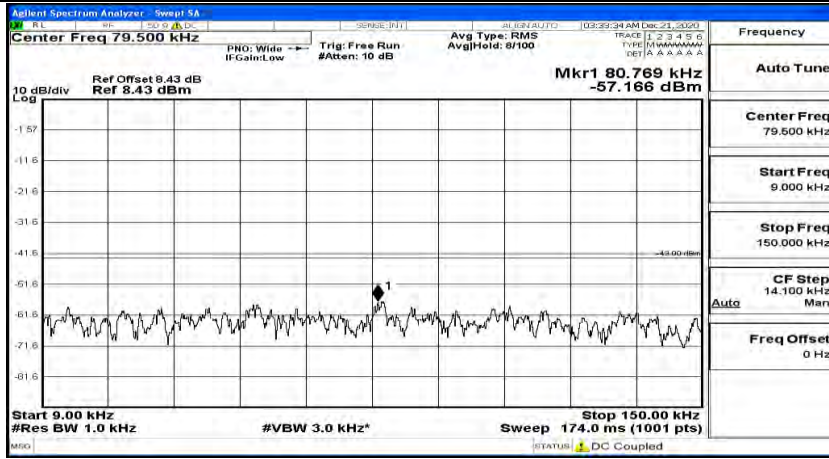

(Channel Bandwidth:15 MHz)_MCH_16QAM_1RB#74