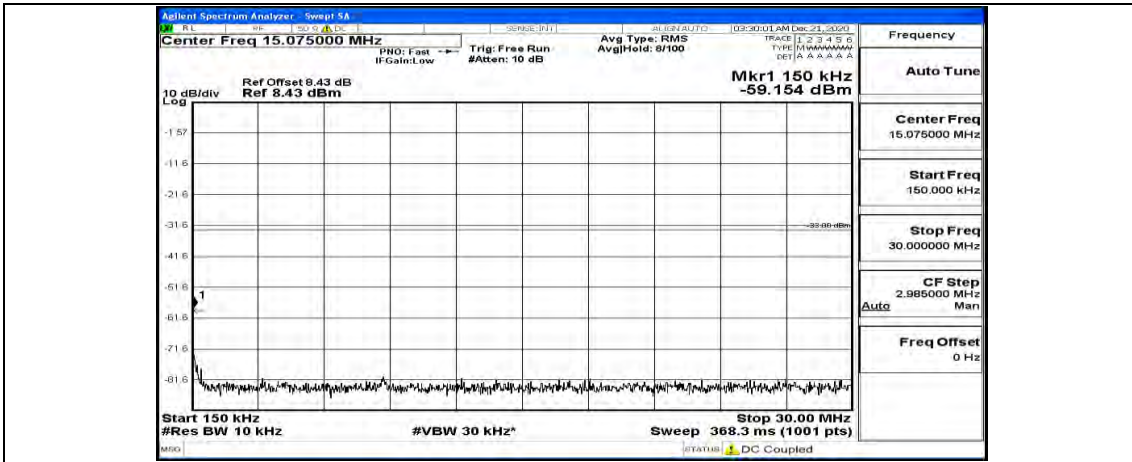

Channel Bandwidth: 10 MHz\_LCH\_16QAM\_1RB#49

Channel Bandwidth: 10 MHz\_MCH\_16QAM\_1RB#0

Channel Bandwidth: 10 MHz\_MCH\_16QAM\_1RB#24

Channel Bandwidth: 10 MHz\_MCH\_16QAM\_1RB#49

Channel Bandwidth: 10 MHz\_HCH\_16QAM\_1RB#0