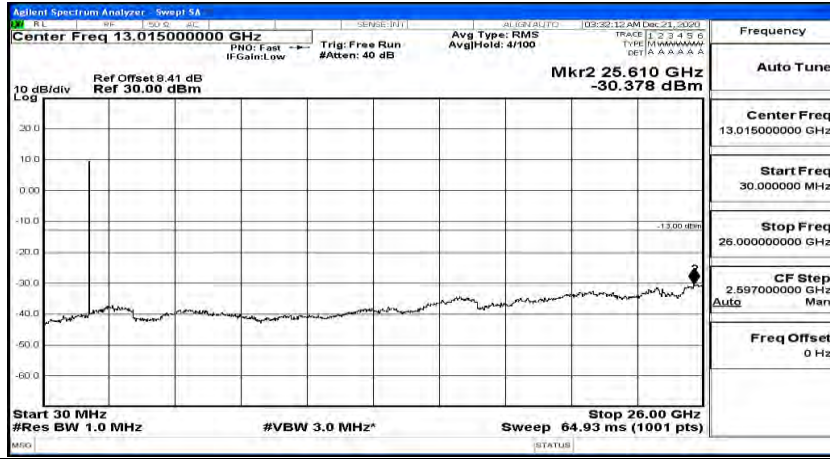

(Channel Bandwidth:15 MHz)\_HCH\_QPSK\_1RB#37

(Channel Bandwidth:15 MHz)\_HCH\_QPSK\_1RB#74

(Channel Bandwidth:15 MHz)\_LCH\_16QAM\_1RB#0

(Channel Bandwidth:15 MHz) LCH\_16QAM\_1RB#37

(Channel Bandwidth:15 MHz) LCH\_16QAM\_1RB#74