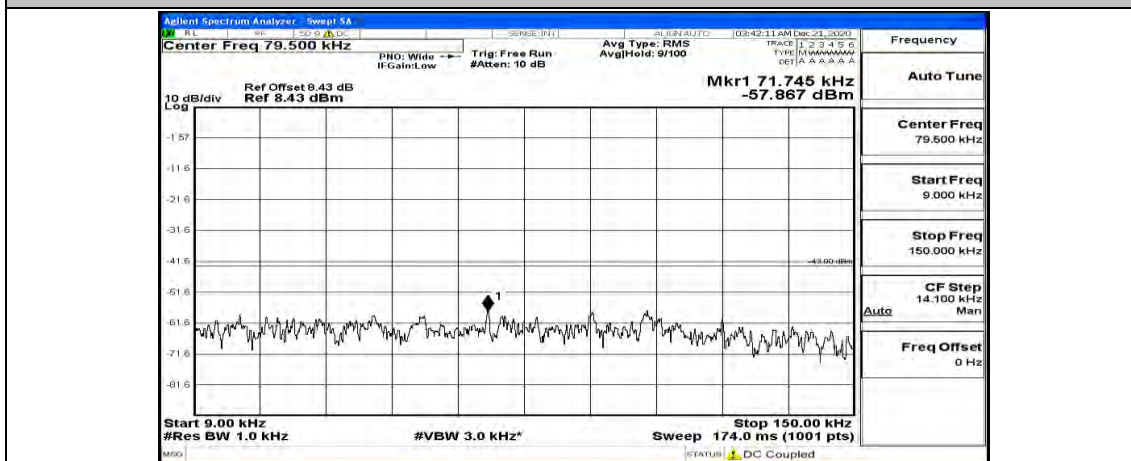

(Channel Bandwidth:20 MHz)_MCH_16QAM_1RB#99