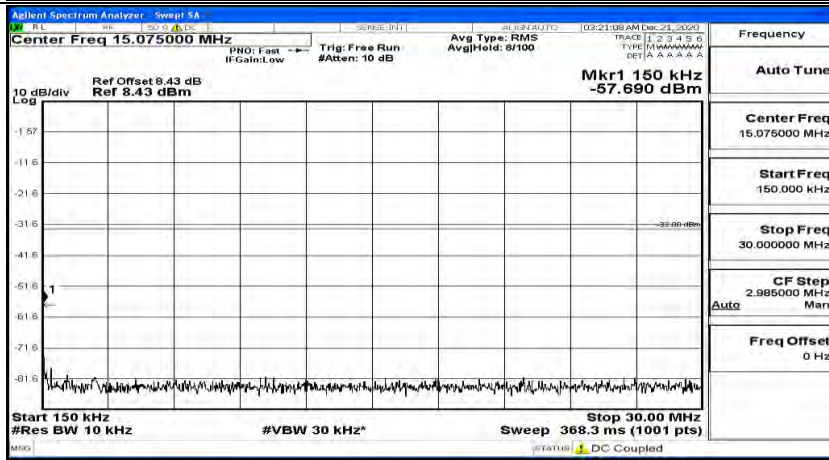

(Channel Bandwidth: 3 MHz)\_HCH\_16QAM\_1RB#14

Channel Bandwidth: 5 MHz

(Channel Bandwidth: 5 MHz)\_LCH\_QPSK\_1RB#0

(Channel Bandwidth: 5 MHz)\_LCH\_QPSK\_1RB#12

(Channel Bandwidth: 5 MHz)\_LCH\_QPSK\_1RB#24

(Channel Bandwidth: 5 MHz)\_MCH\_QPSK\_1RB#0

(Channel Bandwidth: 5 MHz) MCH\_QPSK\_1RB#12

(Channel Bandwidth: 5 MHz) MCH\_QPSK\_1RB#24

(Channel Bandwidth: 5 MHz)\_HCH\_QPSK\_1RB#0

(Channel Bandwidth: 5 MHz)\_HCH\_QPSK\_1RB#12