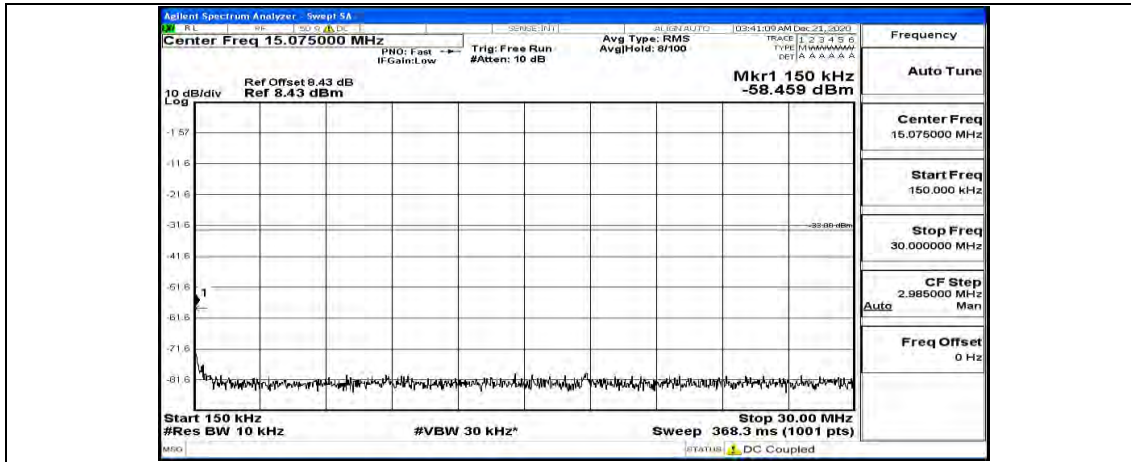

(Channel Bandwidth:20 MHz)_MCH_QPSK_1RB#49