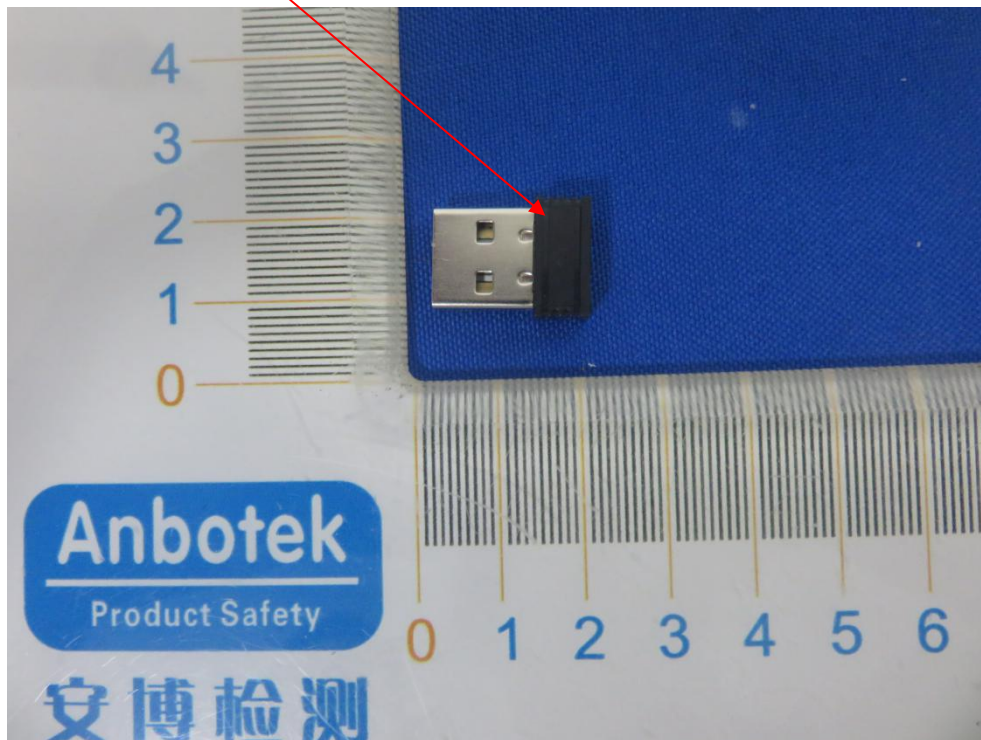

Label Location On EUT

Label

FCC ID: 2AP63-SR003