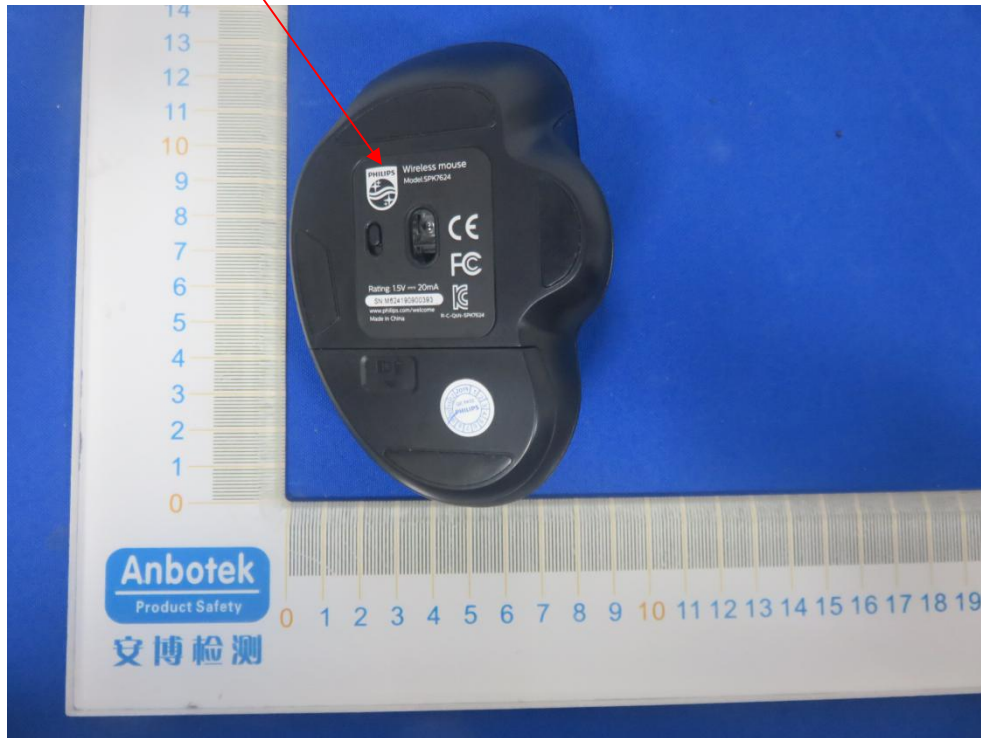

Label Location On EUT

Label

Product Name: Wireless mouse

Model No.: SPK7624

FCC ID: 2AP63-SPK7624