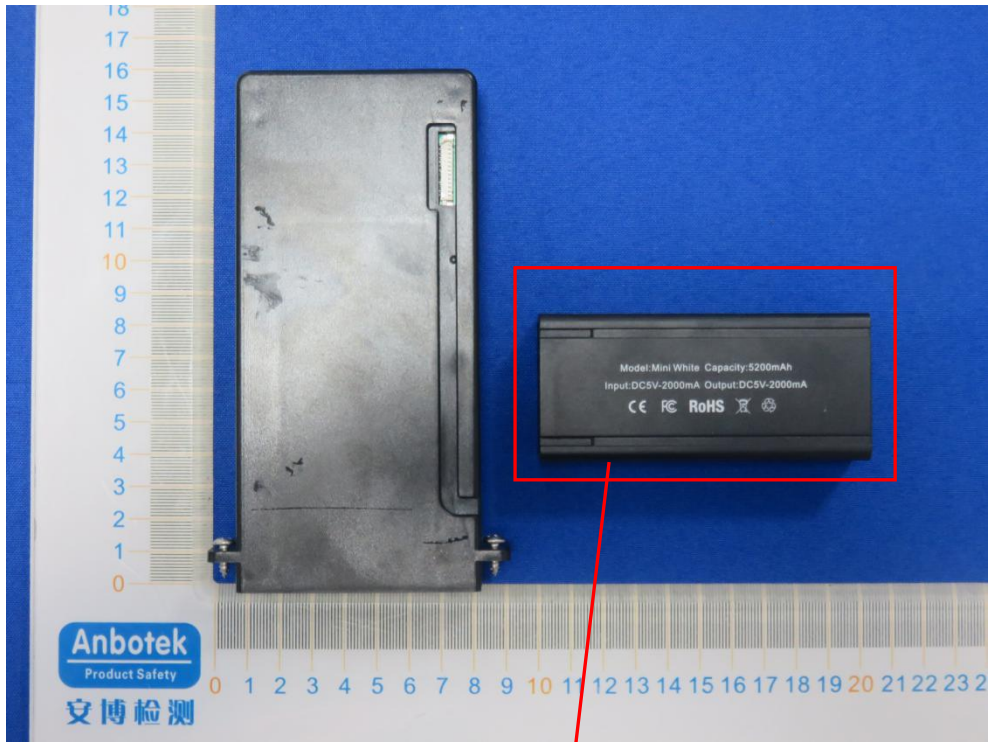

FCC ID: 2AP62-SL-01

Anbotek
Product Safety

安博检测

GPRS Antenna

WIFI Antenna

BT Antenna