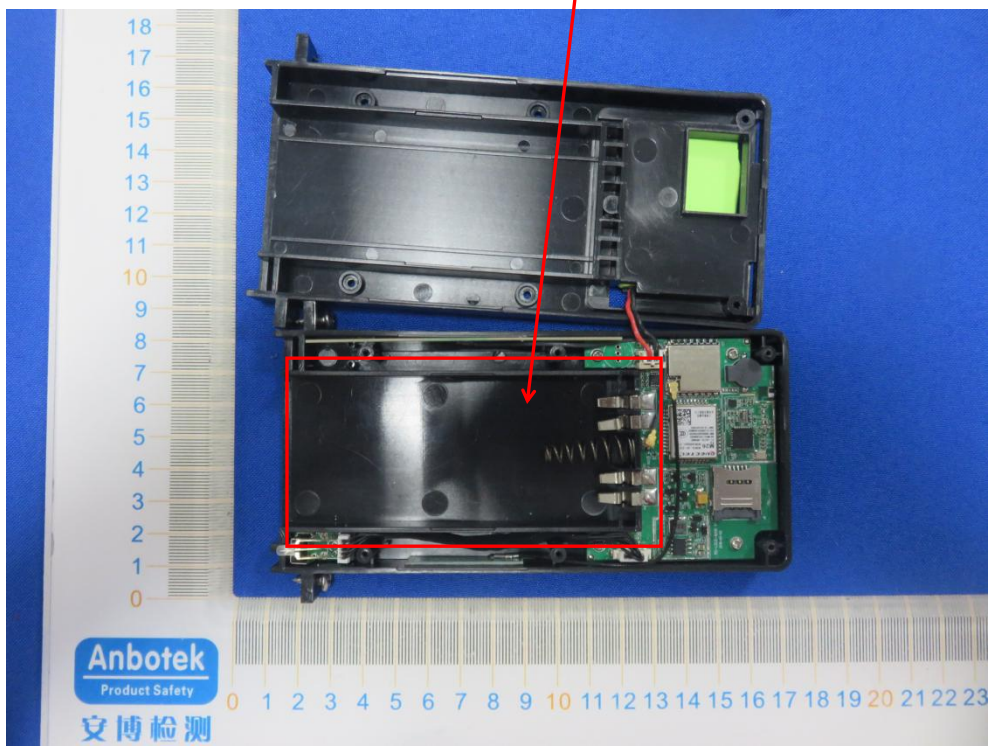

FCC ID: 2AP62-SL-01

Anbotek
Product Safety

安博检测

GPRS Antenna

WIFI Antenna

BT Antenna