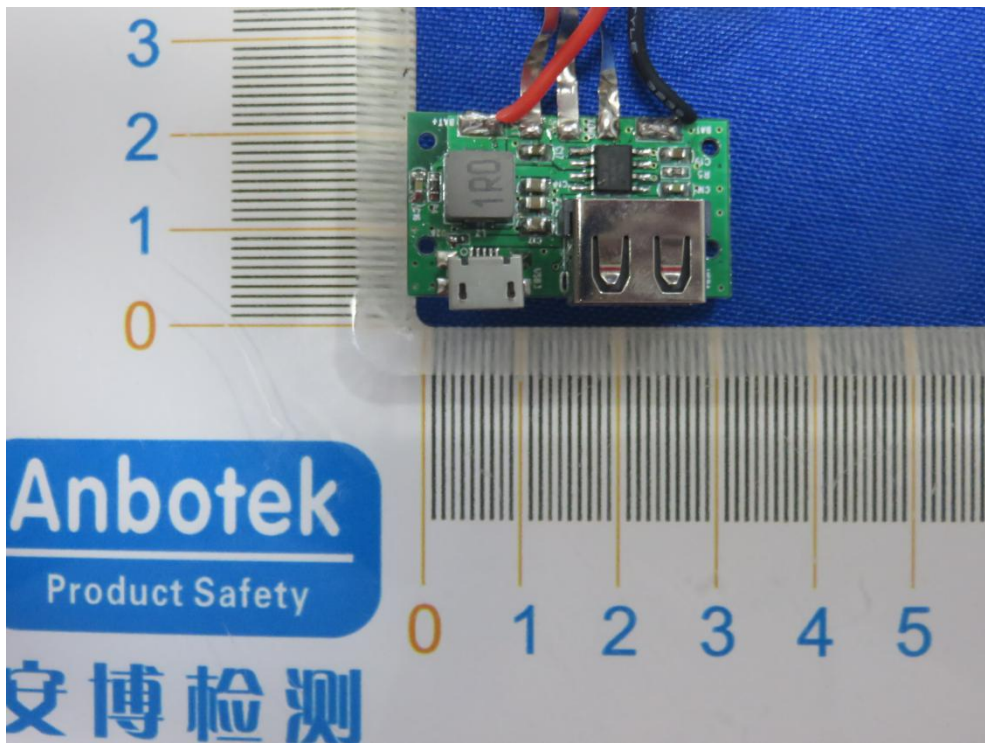

FCC ID: 2AP62-SL-01

Anbotek
Product Safety

安博检测

GPRS Antenna

WIFI Antenna

BT Antenna