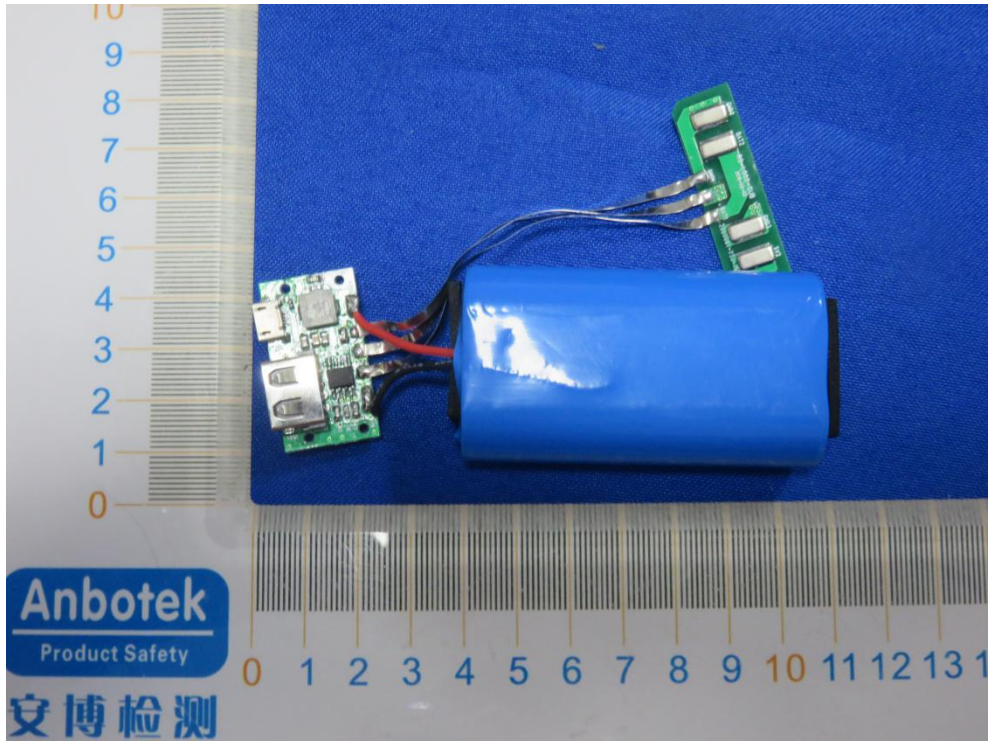

FCC ID: 2AP62-SL-01

Anbotek
Product Safety

安博检测

GPRS Antenna

WIFI Antenna

BT Antenna