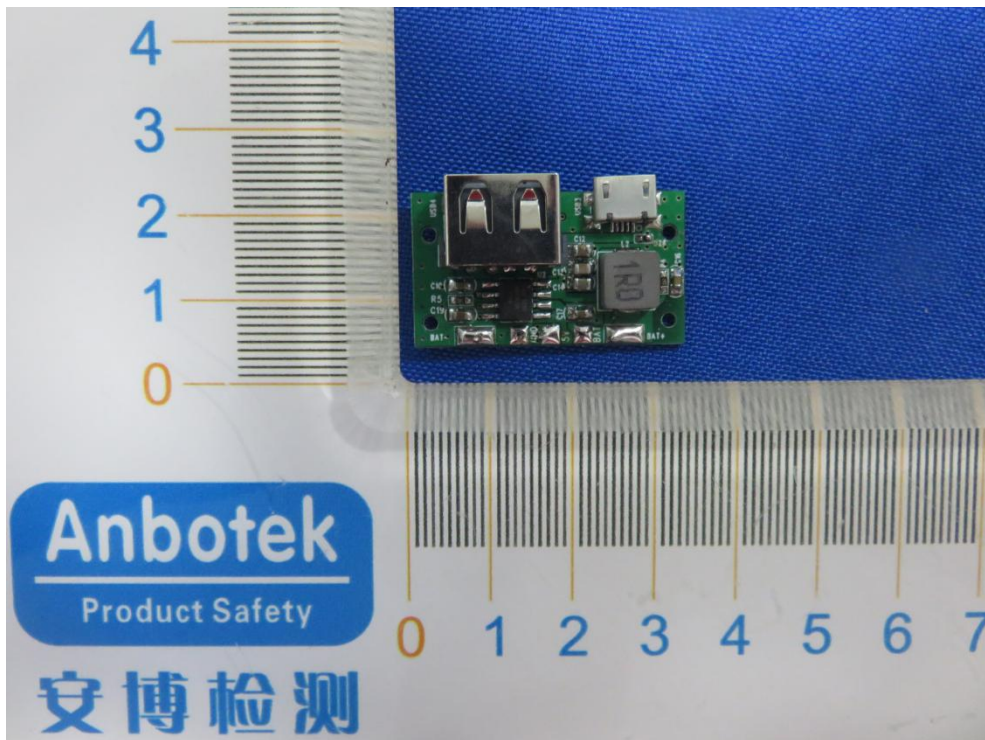

FCC ID: 2AP62-SL-01

Anbotek
Product Safety

安博检测

GPRS Antenna

WIFI Antenna

BT Antenna