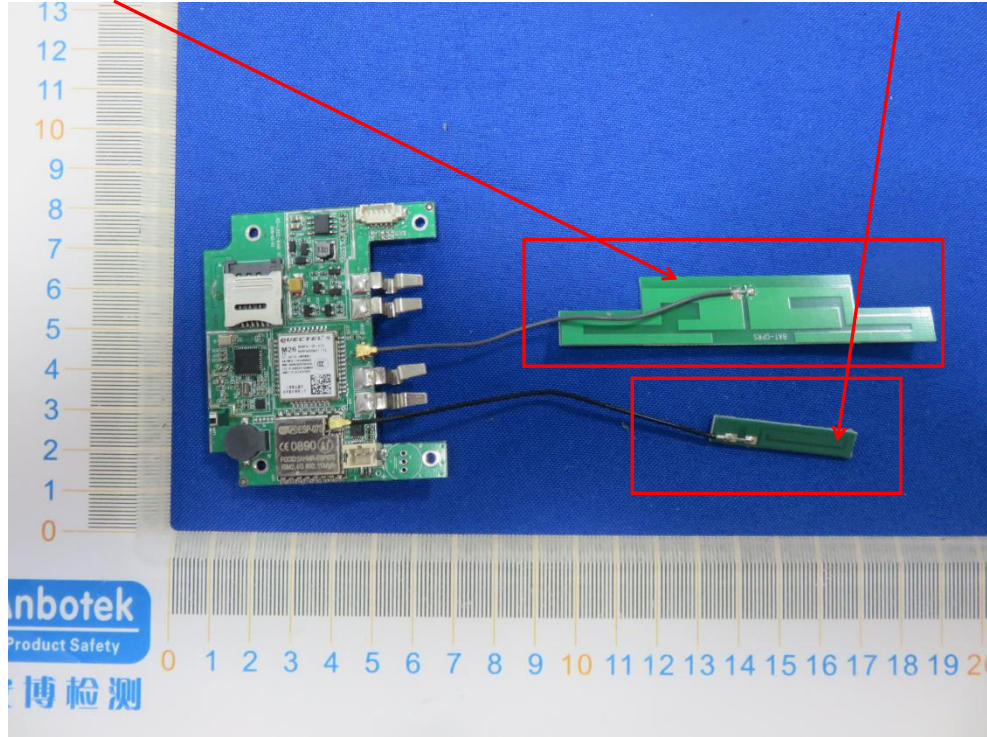

FCC ID: 2AP62-SL-01

Anbotek
Product Safety

安博检测

GPRS Antenna

WIFI Antenna

BT Antenna