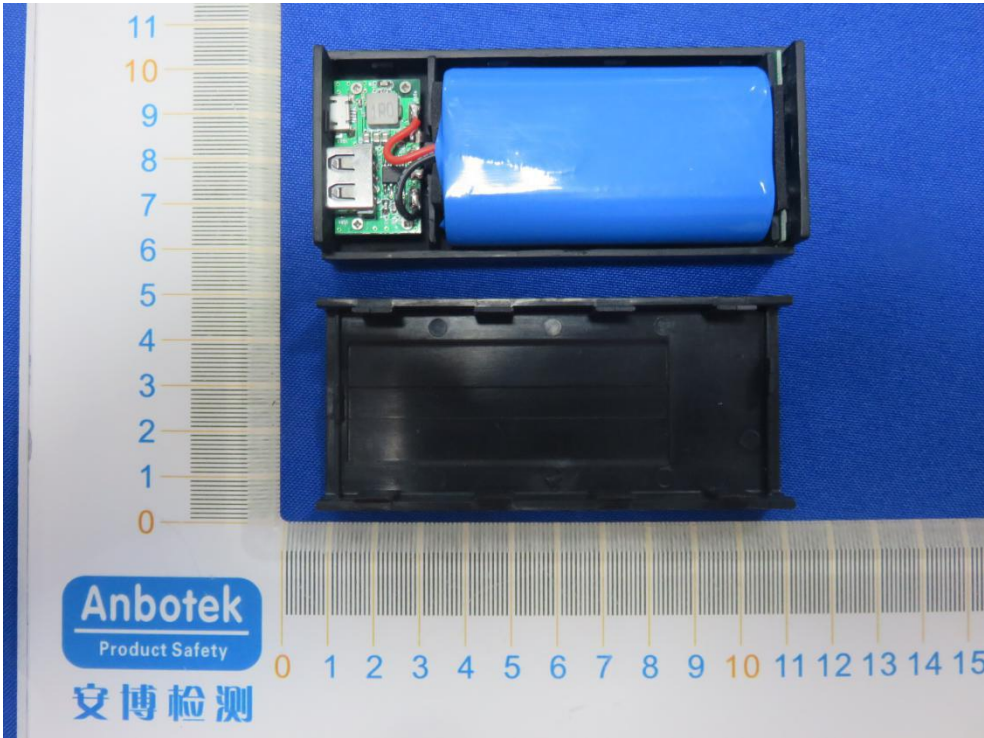

FCC ID: 2AP62-SL-01

Anbotek
Product Safety

安博检测

GPRS Antenna

WIFI Antenna

BT Antenna