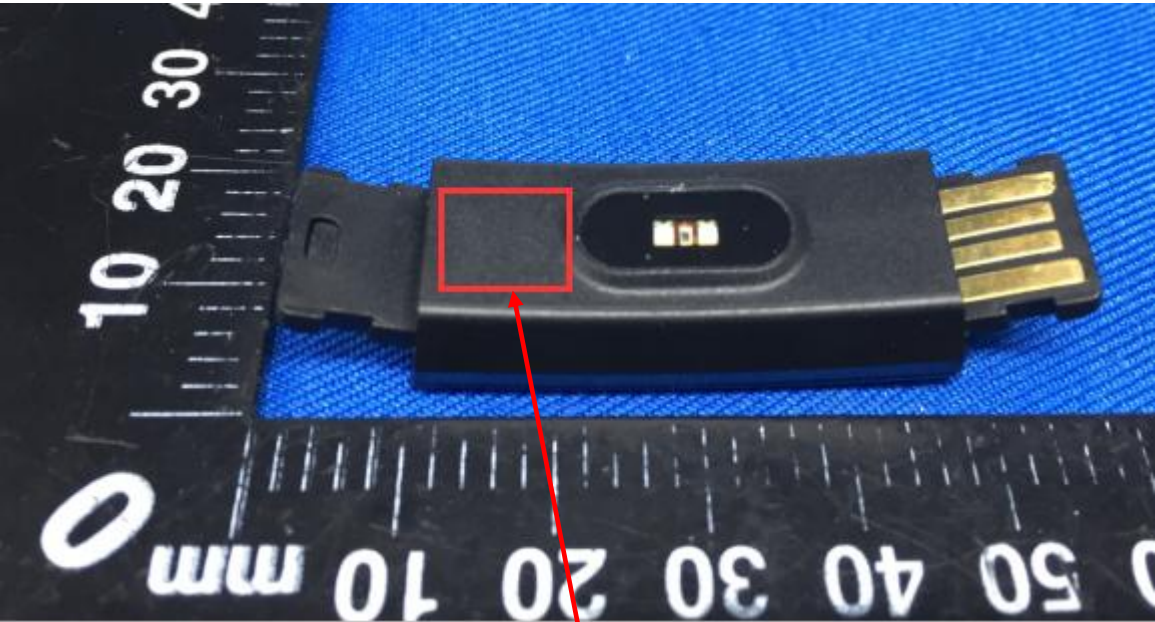

**Label Artwork and Location**

**Model: C115HR**

**Label:**

Smart Bracelet  
Model: C115HR  
FCC ID: 2AP5B-C115HR

**Size: L\*W =12\*7mm**

**Location**