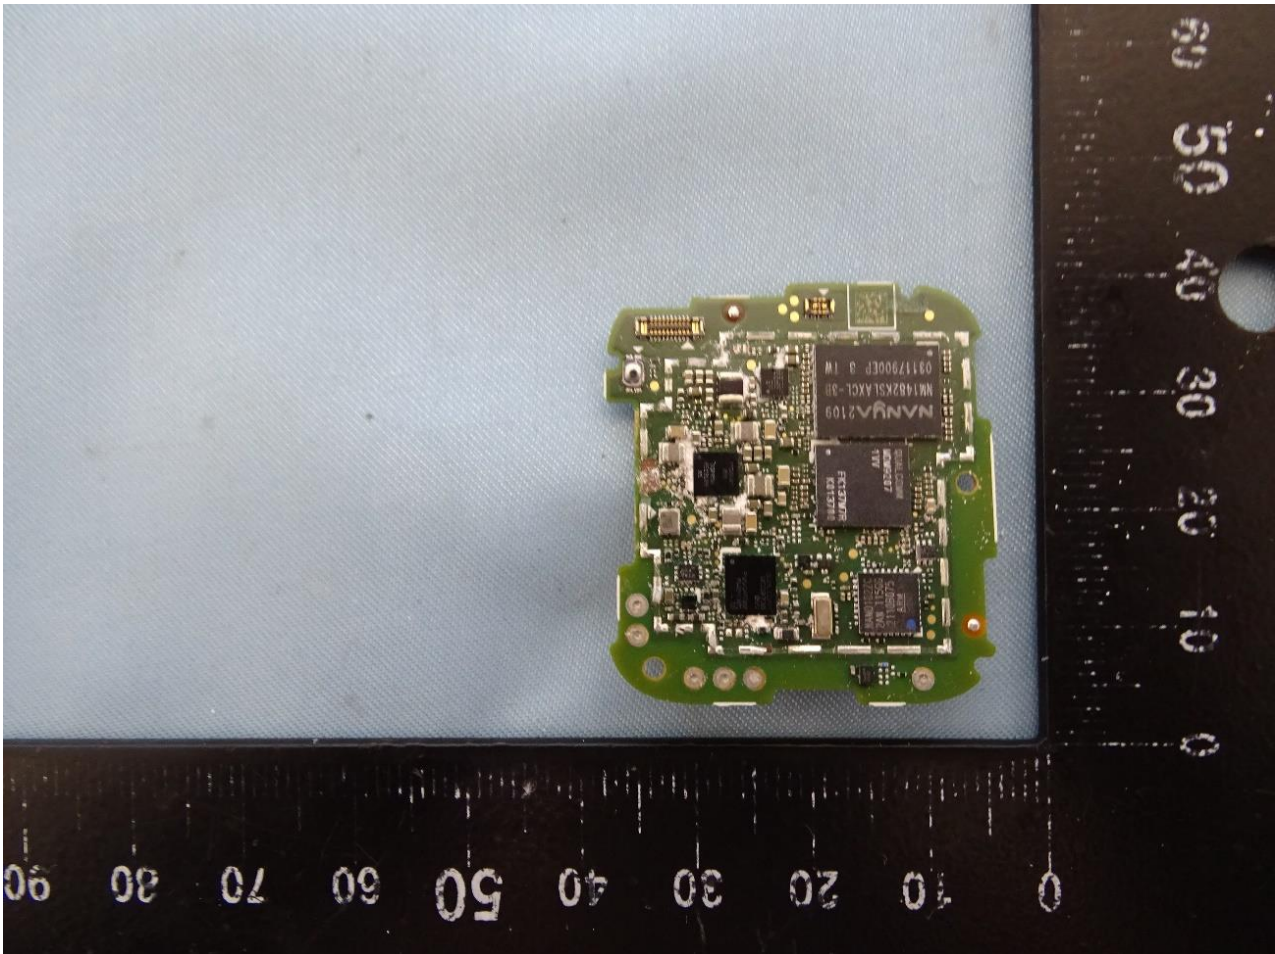

3. Internal Photograph of EUT

Brand Name: Belle W / Model Name: Belle W / Marketing Name: Belle W

LTE Antenna

WiFi Antenna

—THE END—