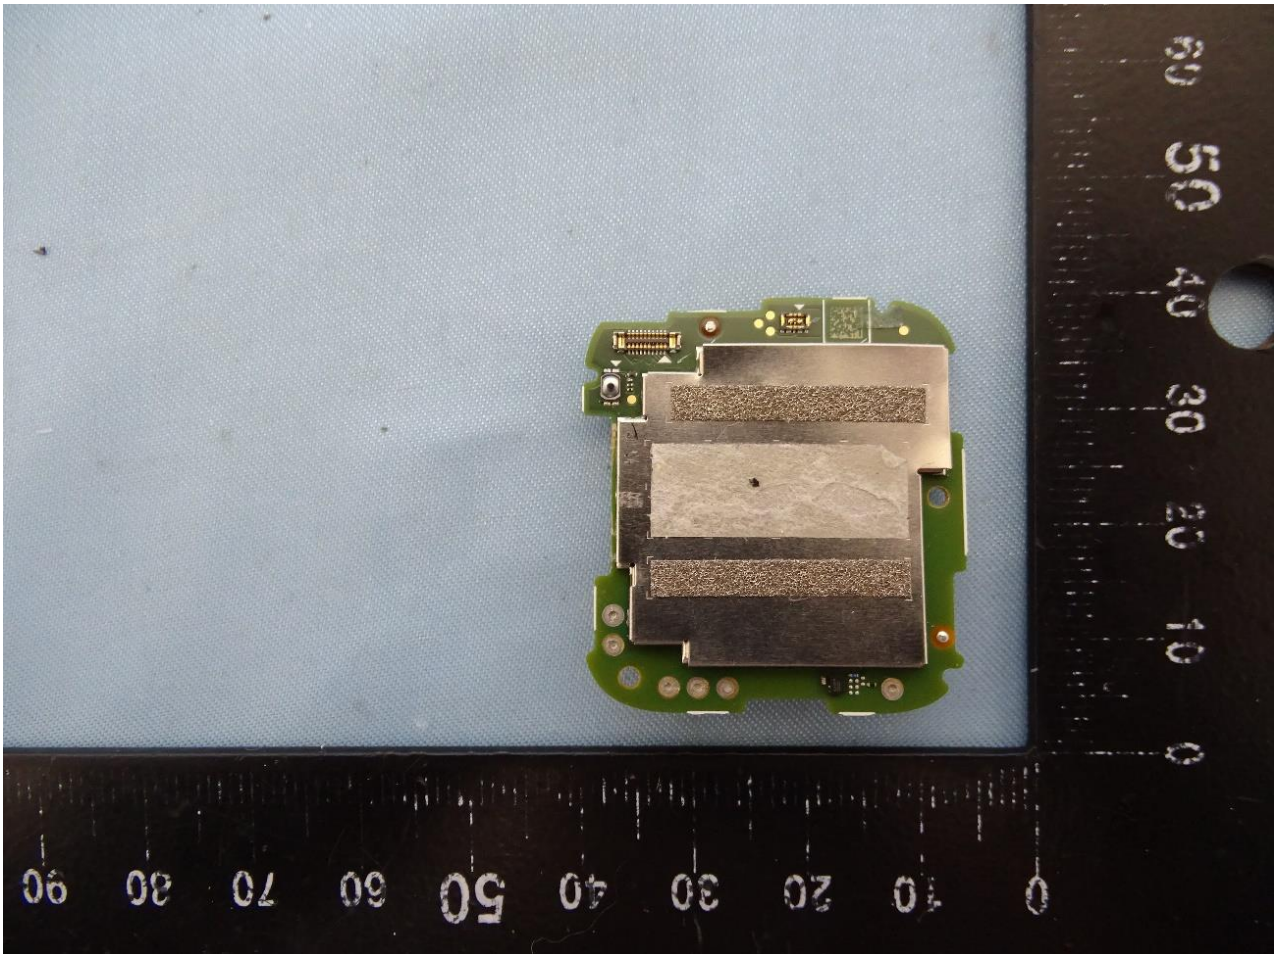

3. Internal Photograph of EUT

Brand Name: Belle W / Model Name: Belle W / Marketing Name: Belle W

LTE Antenna

WiFi Antenna

—THE END—