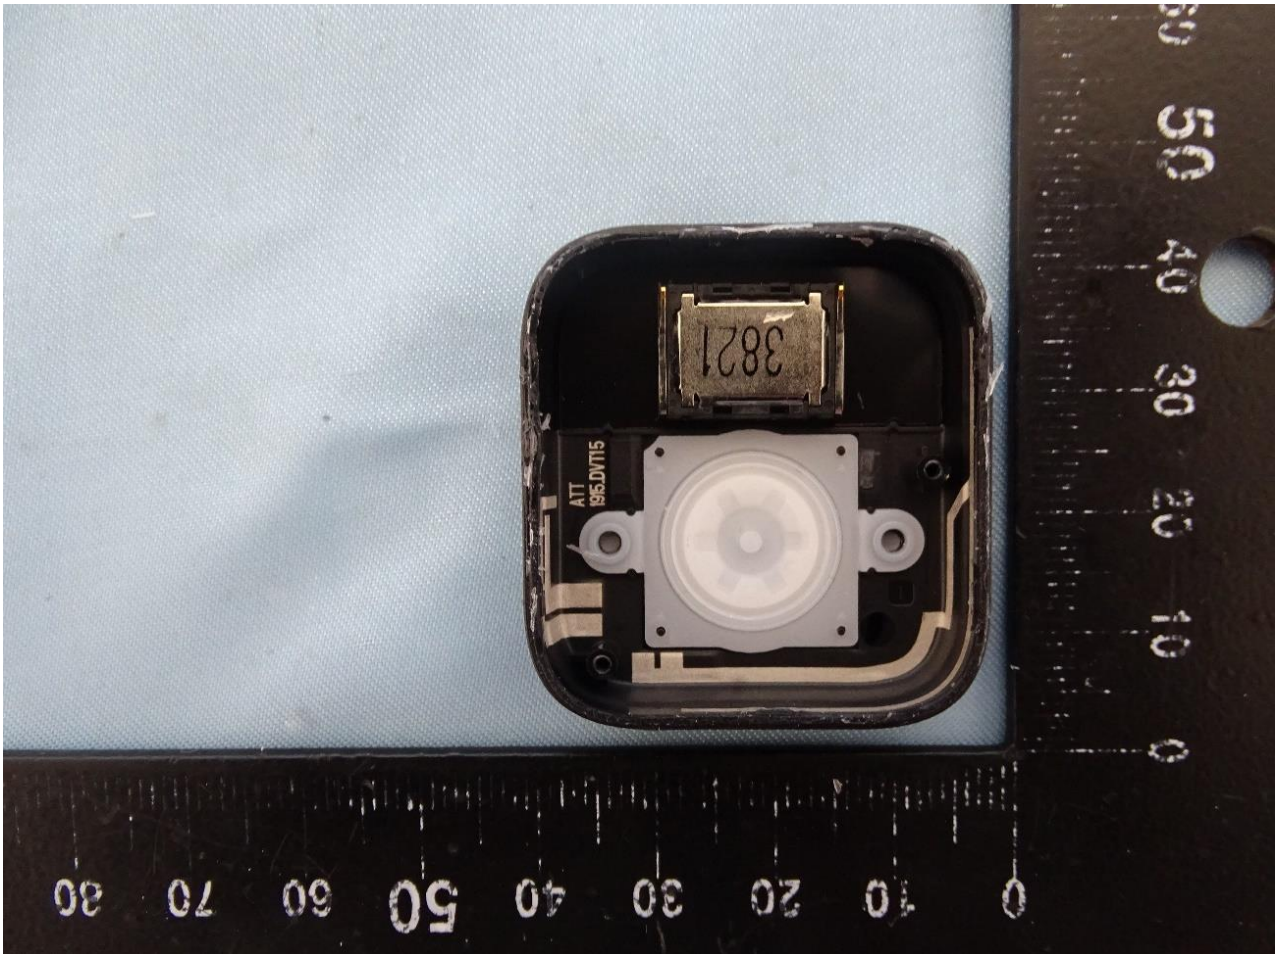

3. Internal Photograph of EUT

Brand Name: Belle W / Model Name: Belle W / Marketing Name: Belle W

LTE Antenna

WiFi Antenna

—THE END—