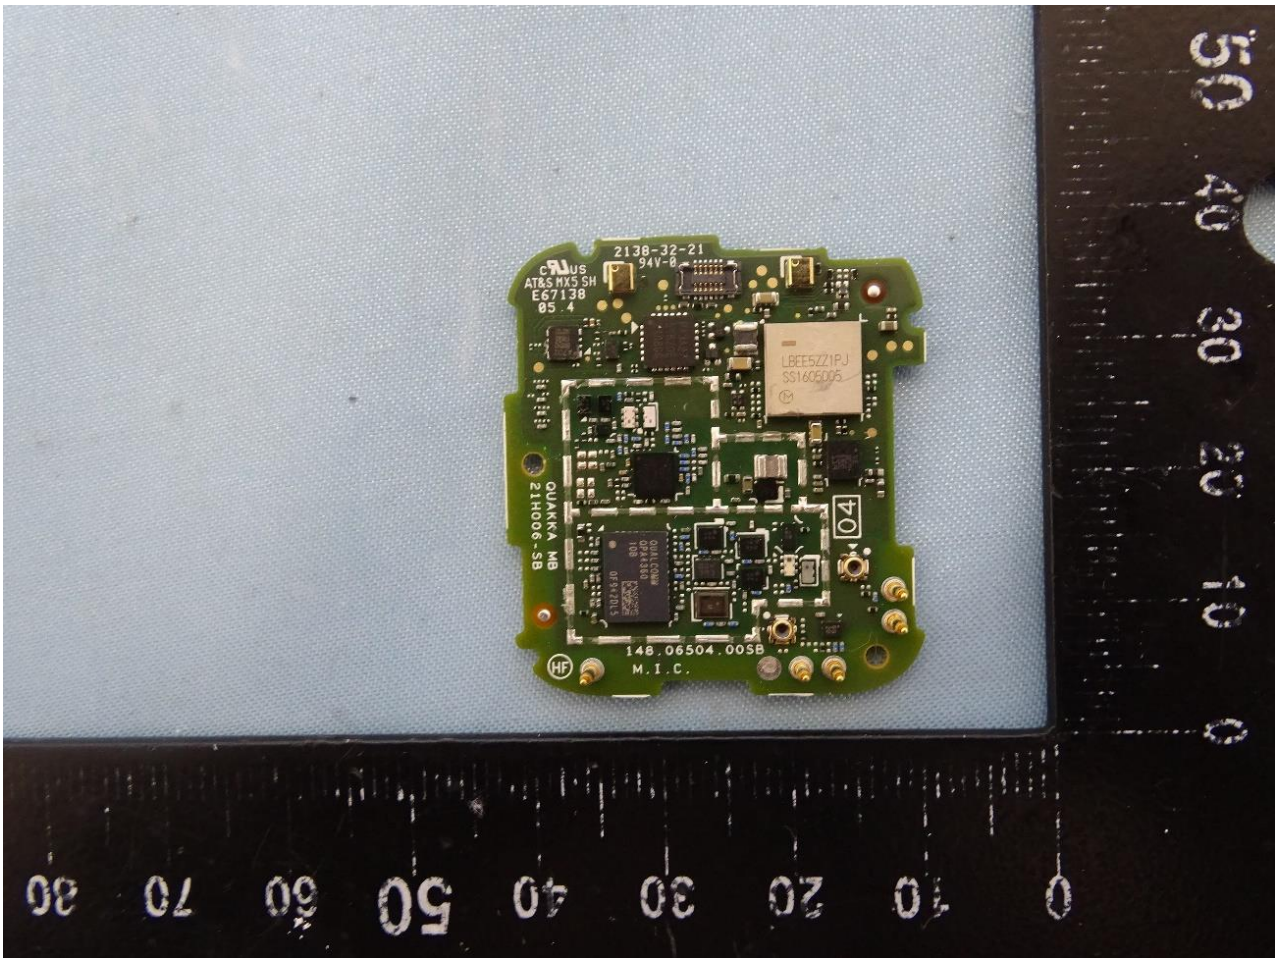

3. Internal Photograph of EUT

Brand Name: Belle W / Model Name: Belle W / Marketing Name: Belle W

LTE Antenna

WiFi Antenna

—THE END—