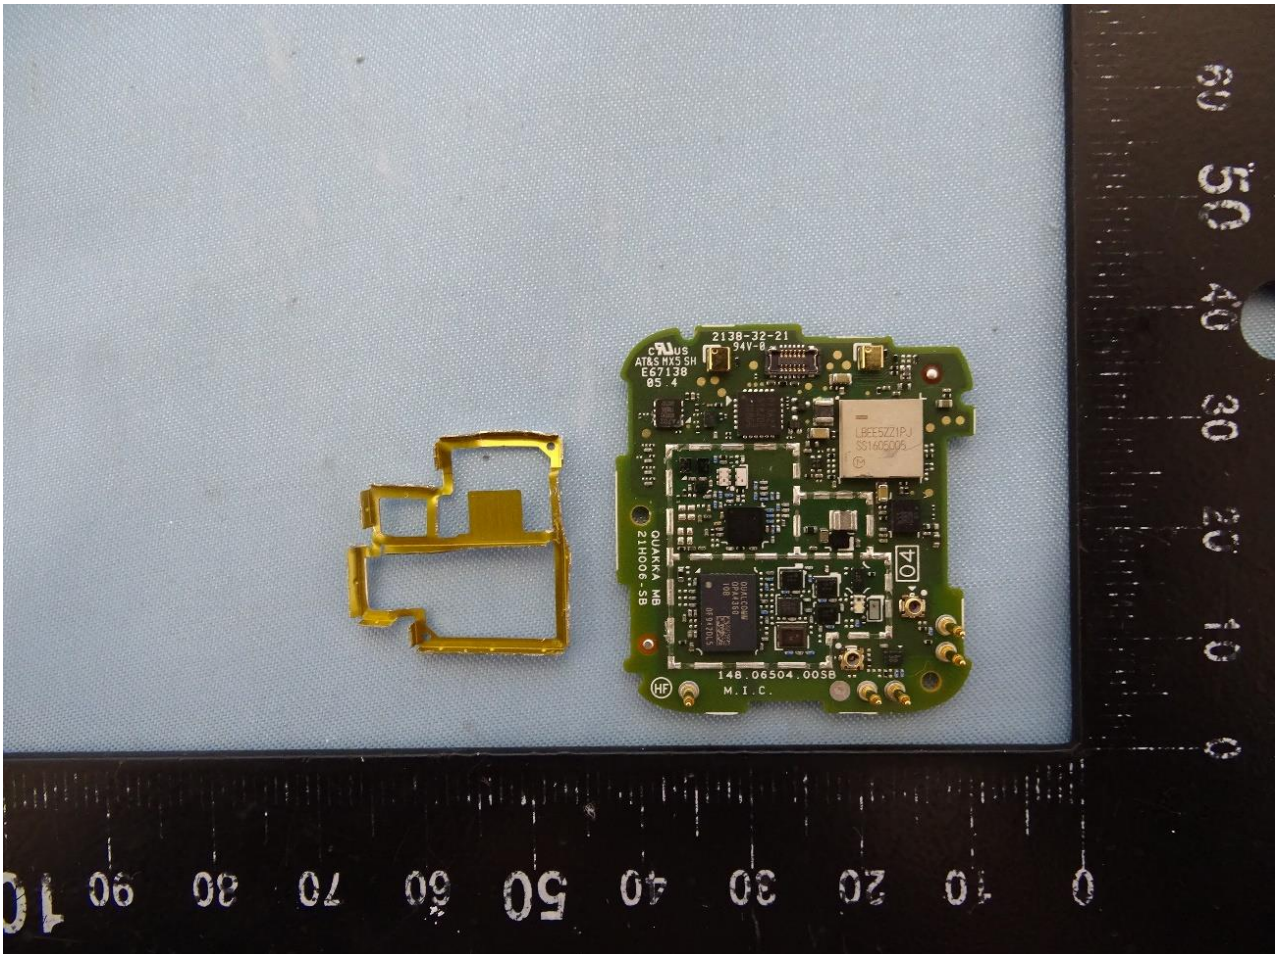

3. Internal Photograph of EUT

Brand Name: Belle W / Model Name: Belle W / Marketing Name: Belle W

LTE Antenna

WiFi Antenna

—THE END—