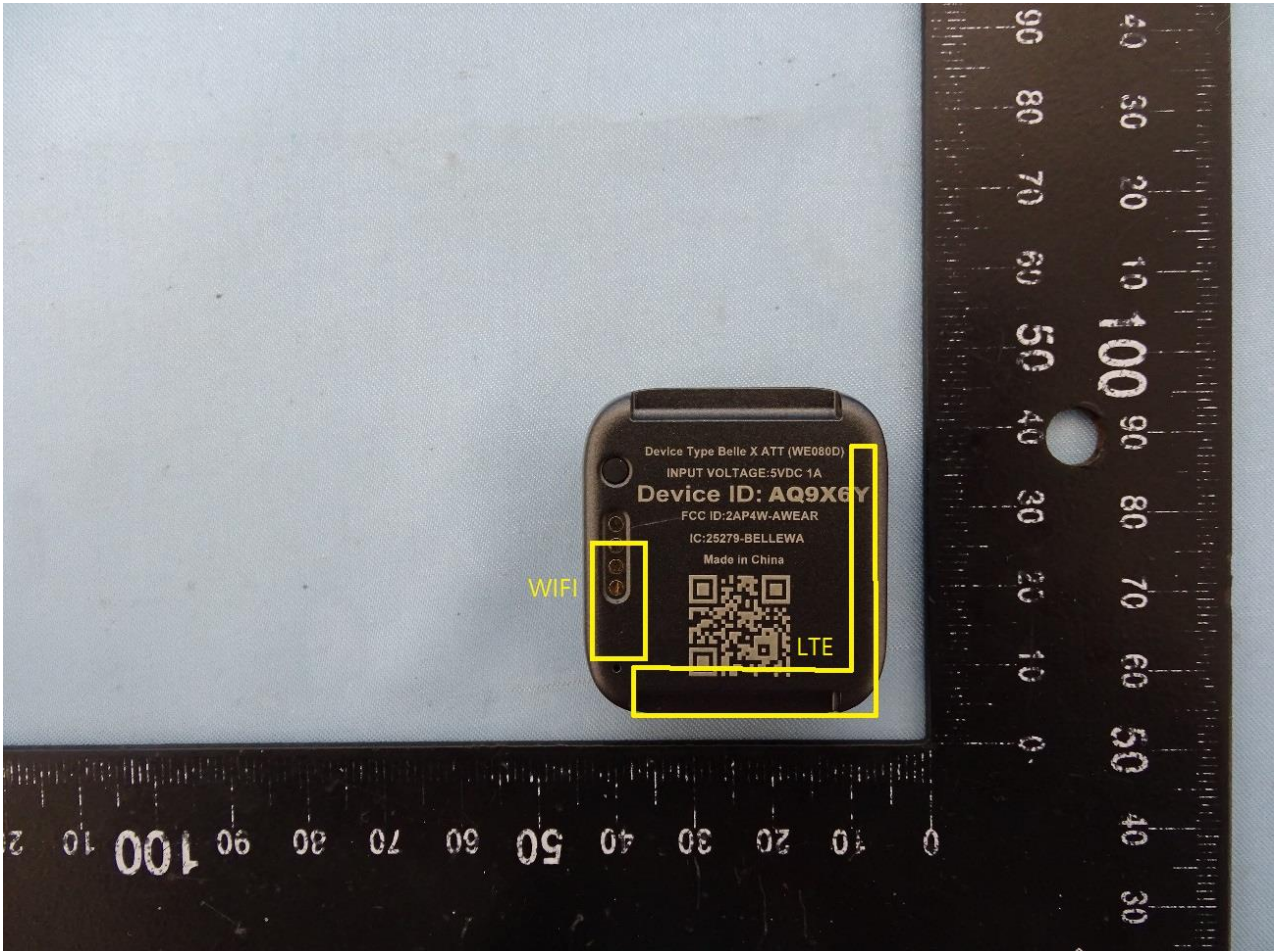

3. Internal Photograph of EUT

Brand Name: Belle W / Model Name: Belle W / Marketing Name: Belle W

LTE Antenna

WiFi Antenna

—THE END—