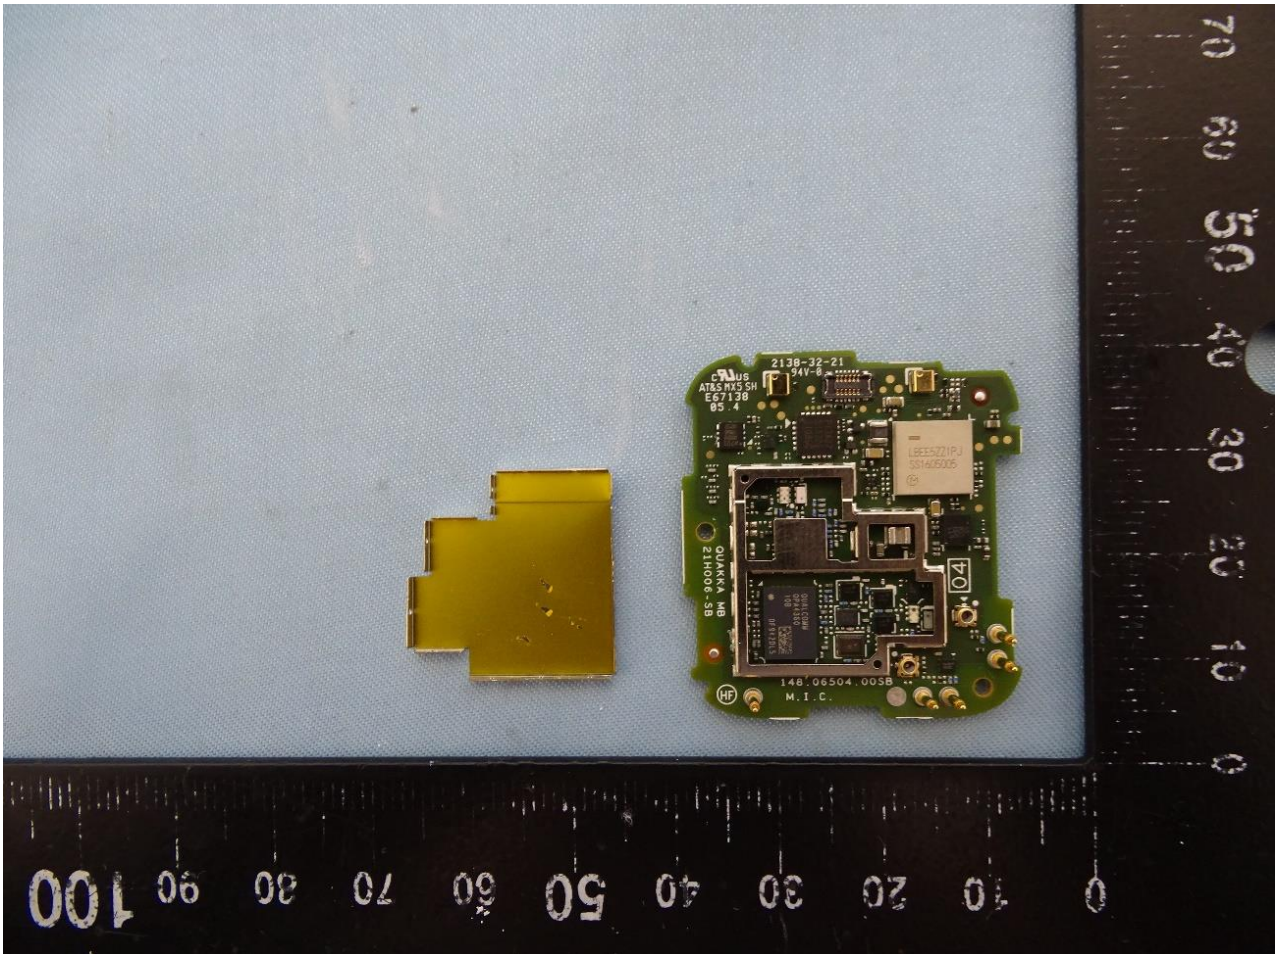

3. Internal Photograph of EUT

Brand Name: Belle W / Model Name: Belle W / Marketing Name: Belle W

LTE Antenna

WiFi Antenna

—THE END—