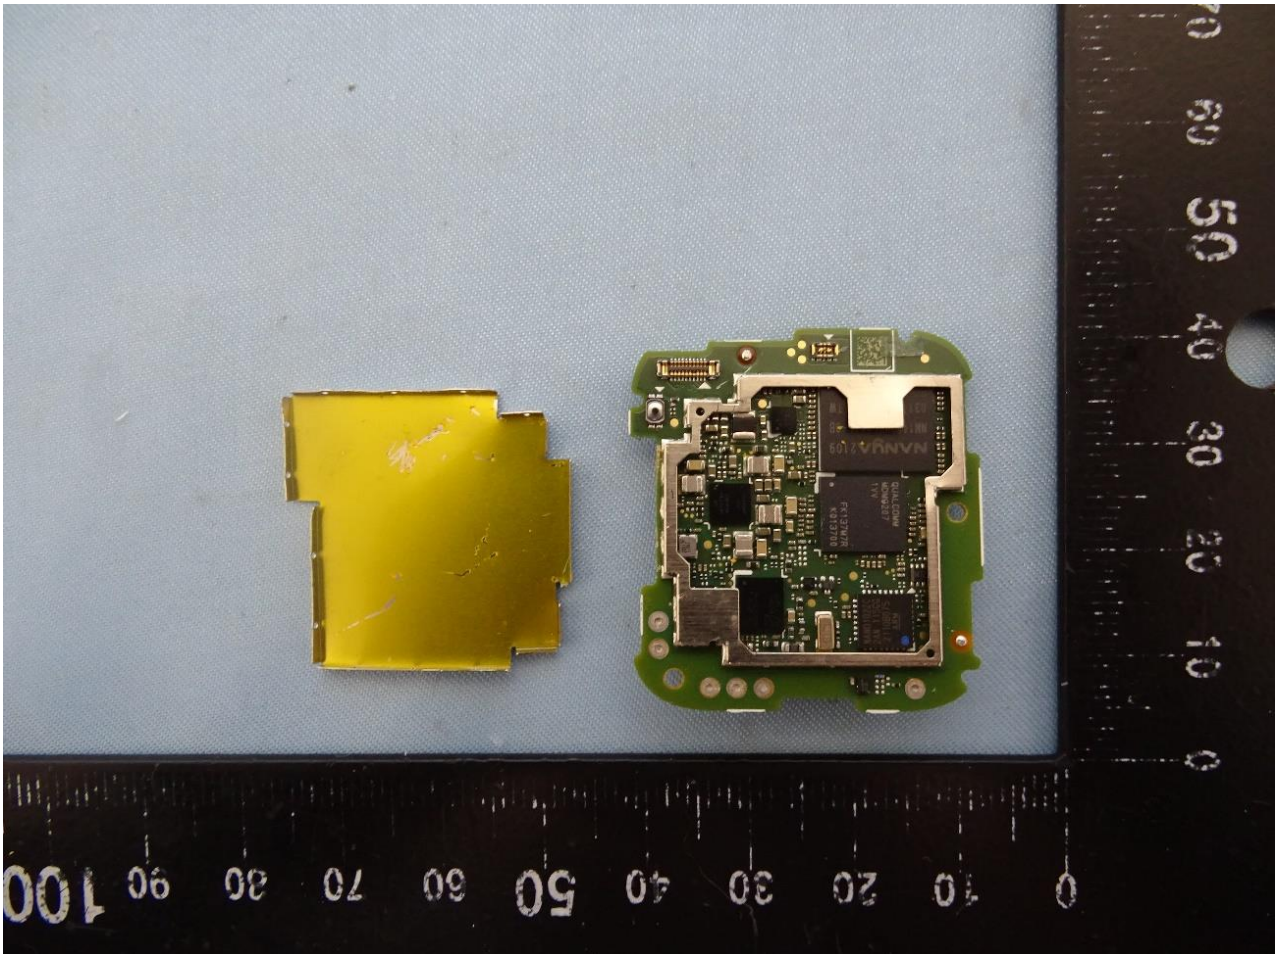

3. Internal Photograph of EUT

Brand Name: Belle W / Model Name: Belle W / Marketing Name: Belle W

LTE Antenna

WiFi Antenna

—THE END—