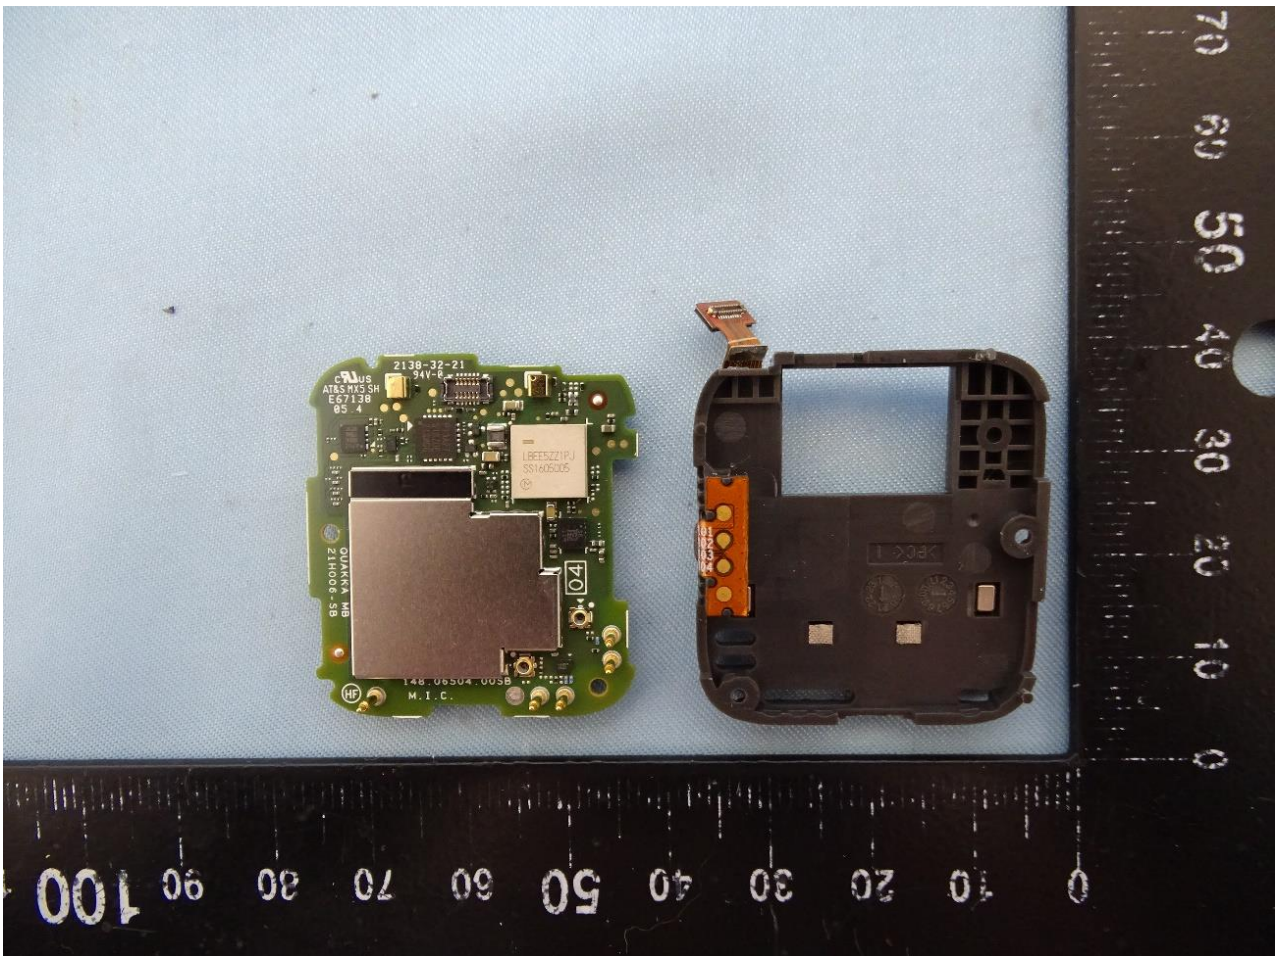

3. Internal Photograph of EUT

Brand Name: Belle W / Model Name: Belle W / Marketing Name: Belle W

LTE Antenna

WiFi Antenna

—THE END—