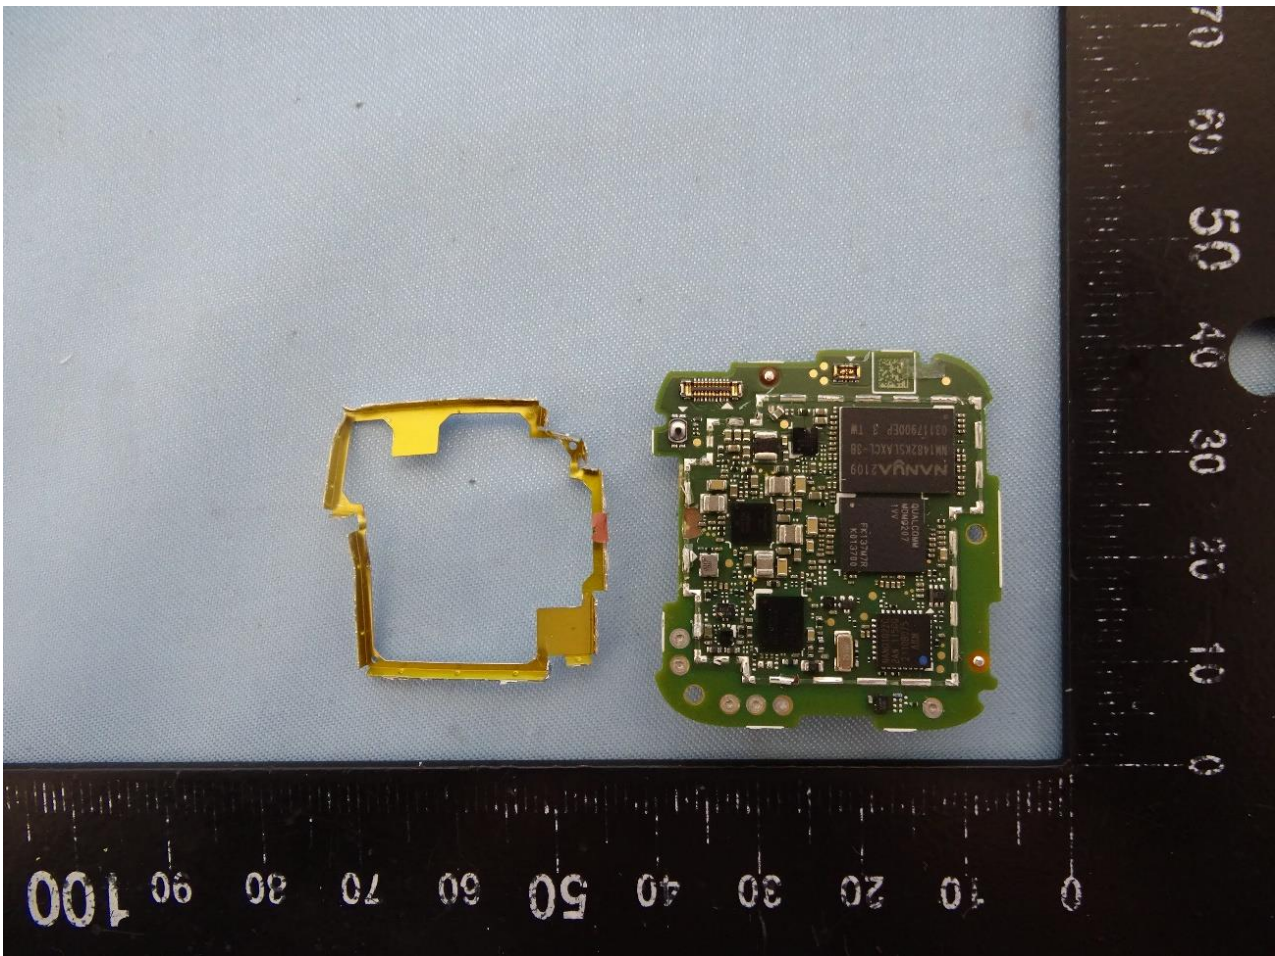

3. Internal Photograph of EUT

Brand Name: Belle W / Model Name: Belle W / Marketing Name: Belle W

LTE Antenna

WiFi Antenna

—THE END—