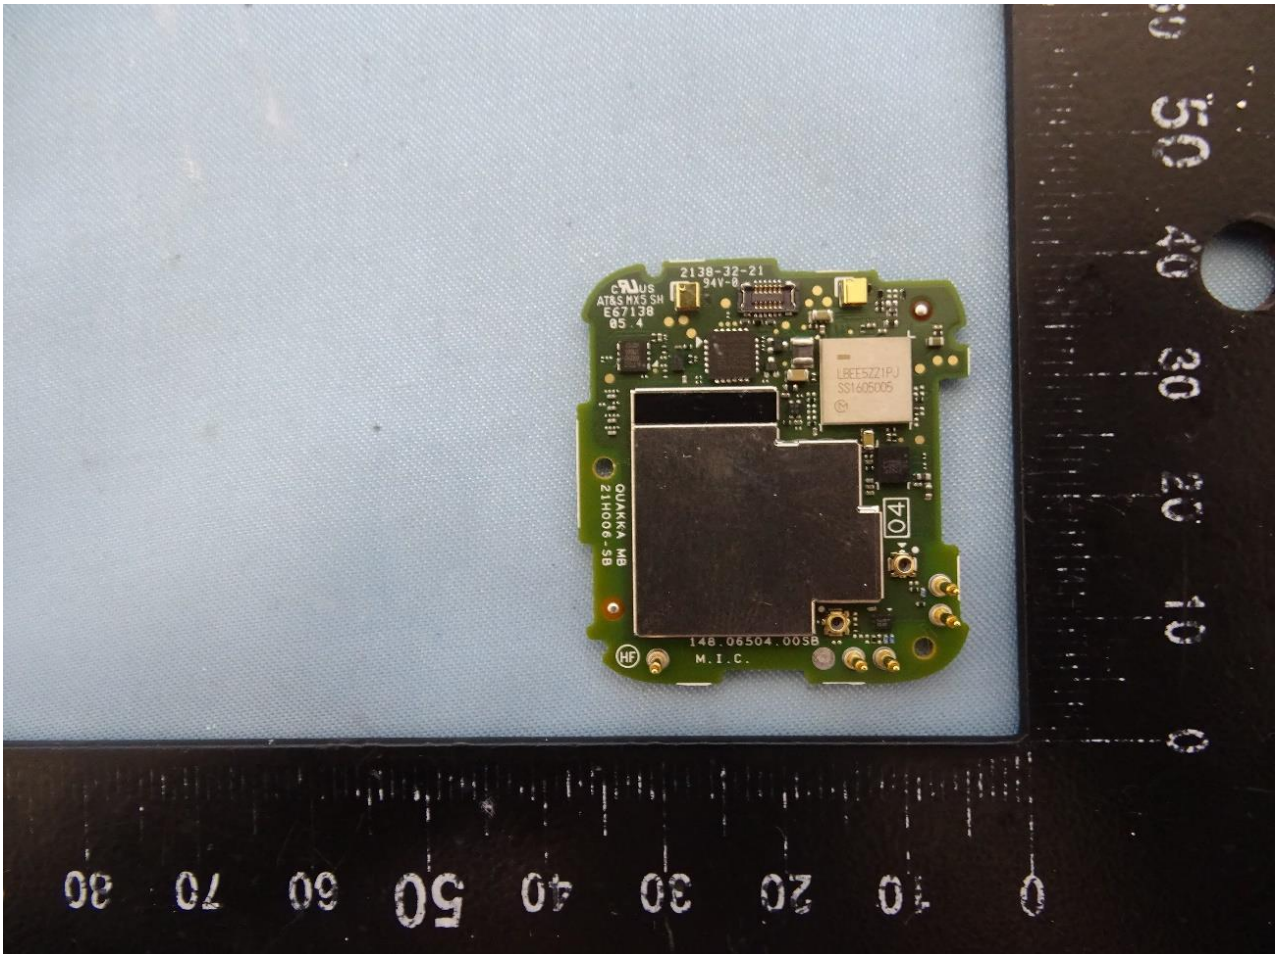

3. Internal Photograph of EUT

Brand Name: Belle W / Model Name: Belle W / Marketing Name: Belle W

LTE Antenna

WiFi Antenna

—THE END—