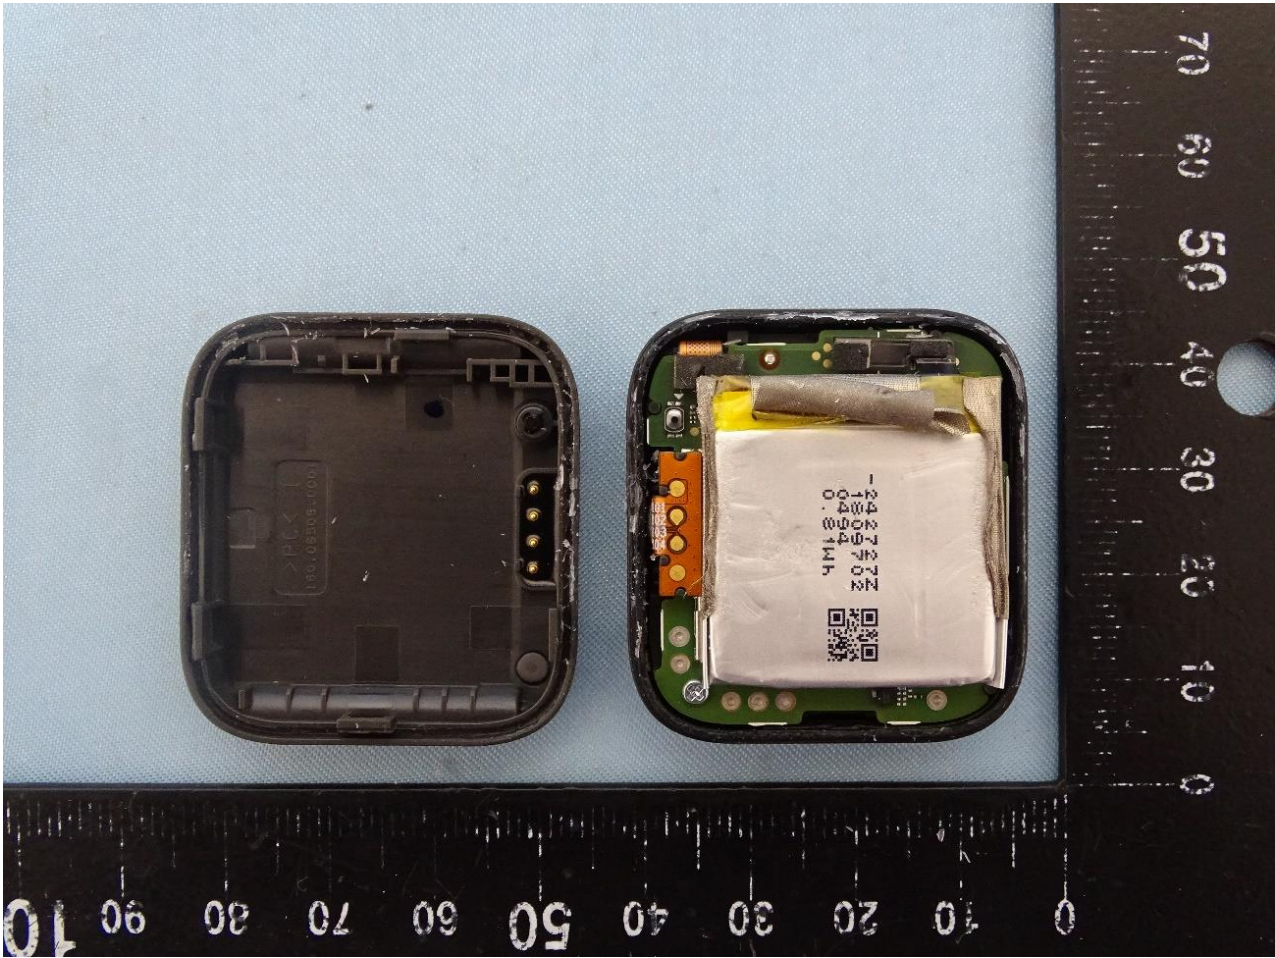

3. Internal Photograph of EUT

Brand Name: Belle W / Model Name: Belle W / Marketing Name: Belle W

LTE Antenna

WiFi Antenna

—THE END—