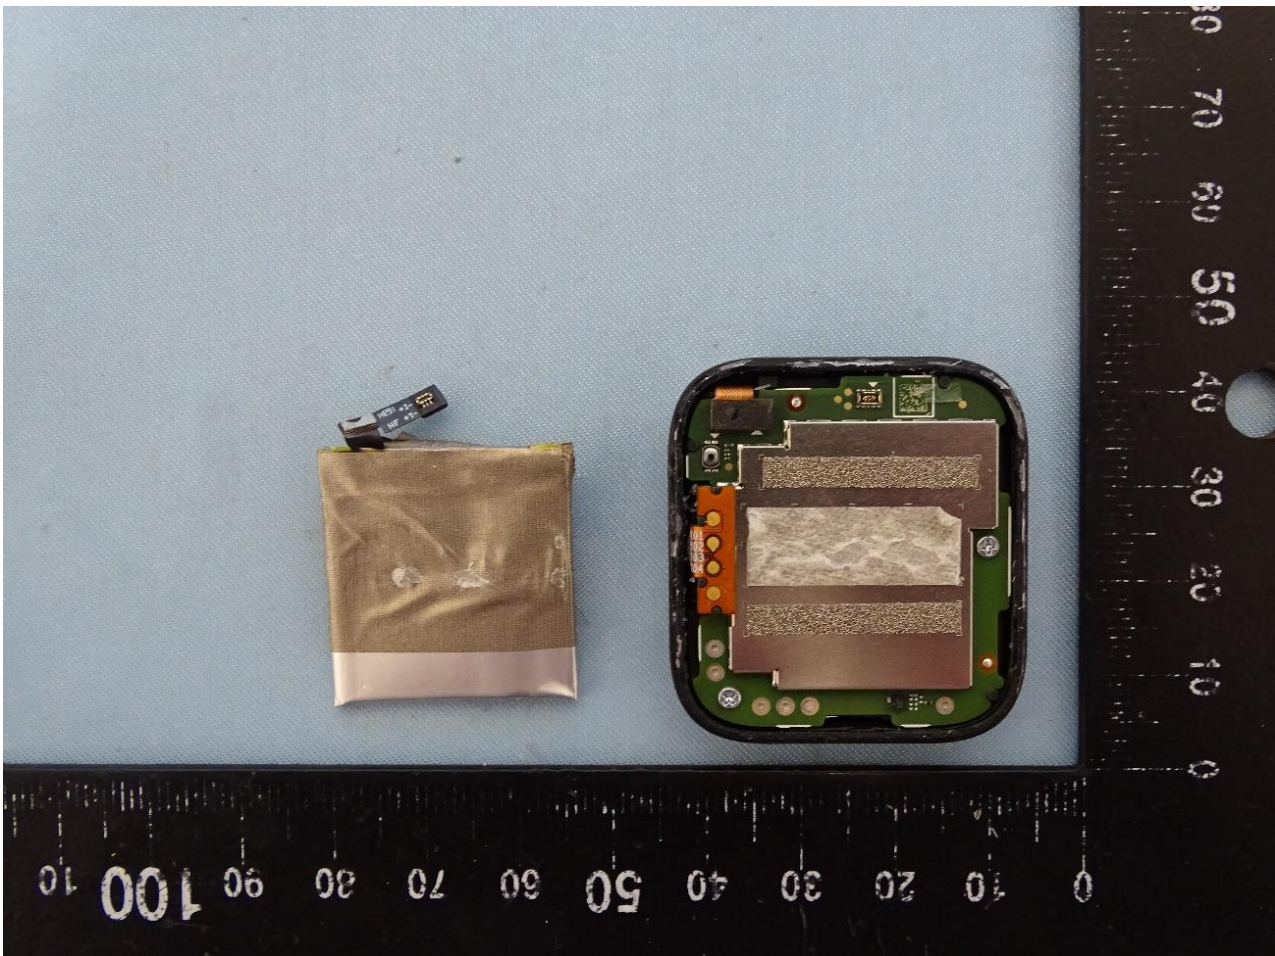

3. Internal Photograph of EUT

Brand Name: Belle W / Model Name: Belle W / Marketing Name: Belle W

LTE Antenna

WiFi Antenna

—THE END—