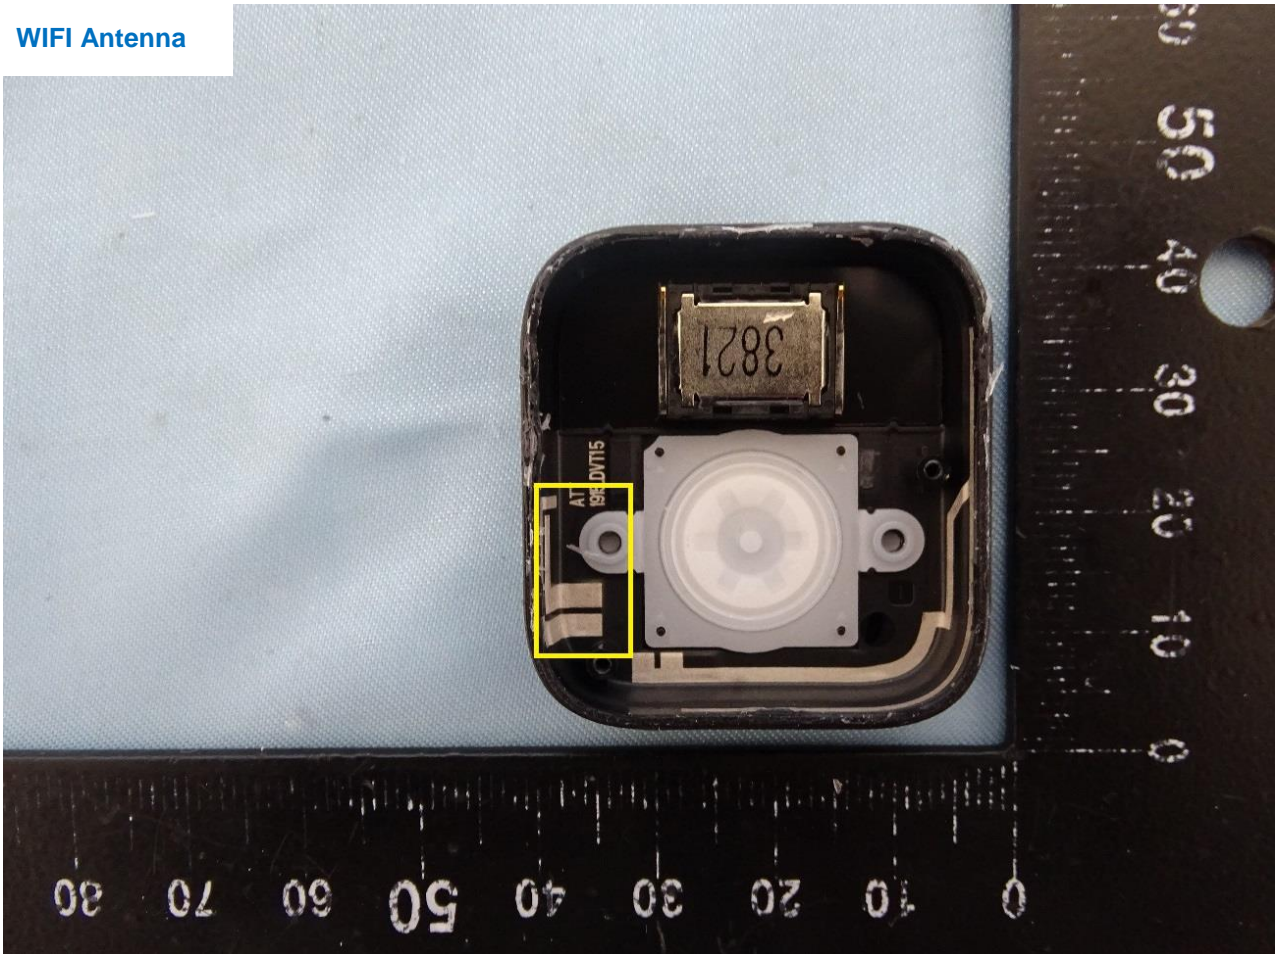

3. Internal Photograph of EUT

Brand Name: Belle W / Model Name: Belle W / Marketing Name: Belle W

LTE Antenna

WiFi Antenna

—THE END—