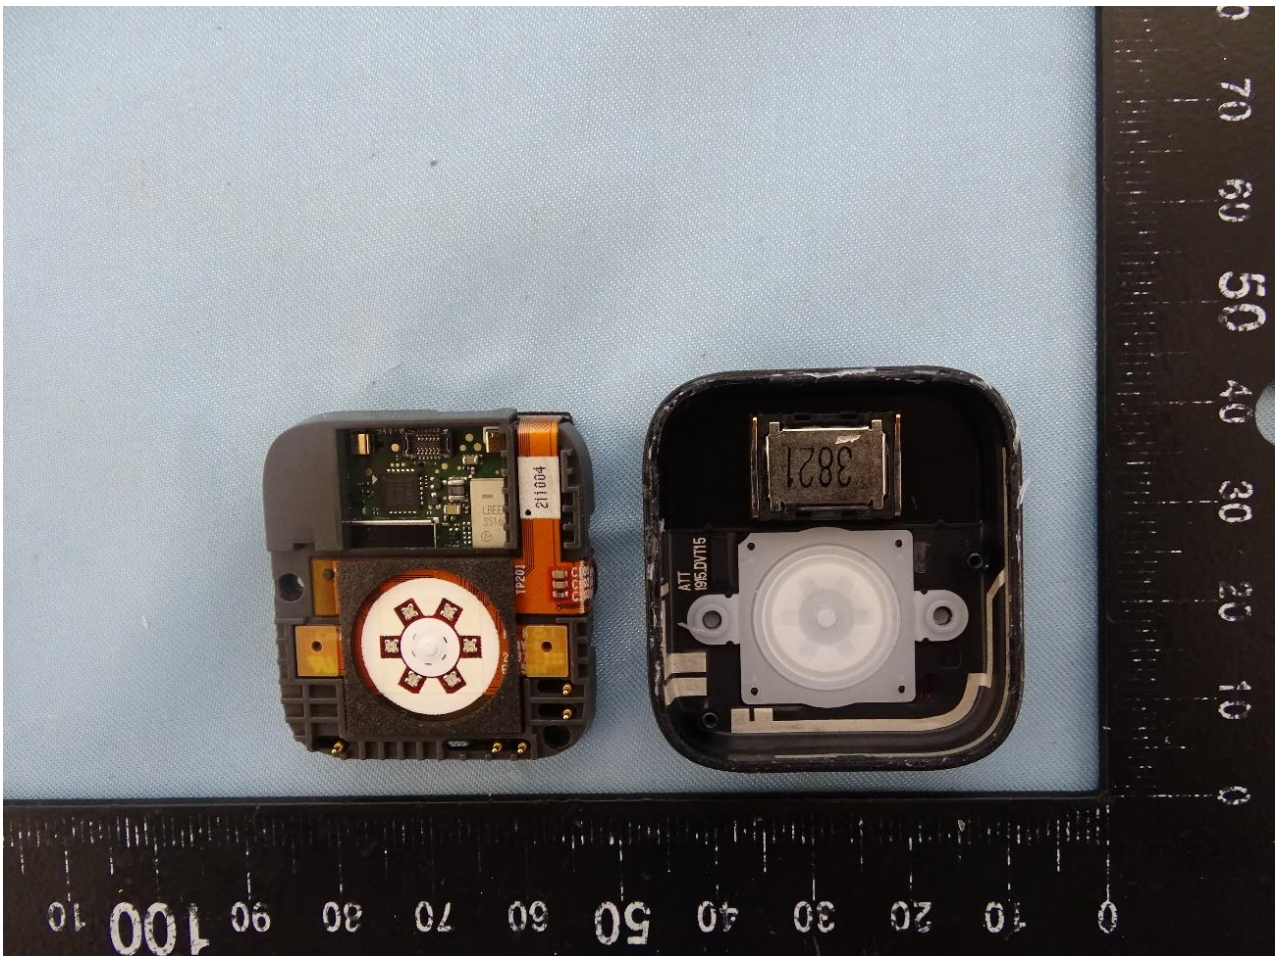

3. Internal Photograph of EUT

Brand Name: Belle W / Model Name: Belle W / Marketing Name: Belle W

LTE Antenna

WiFi Antenna

—THE END—