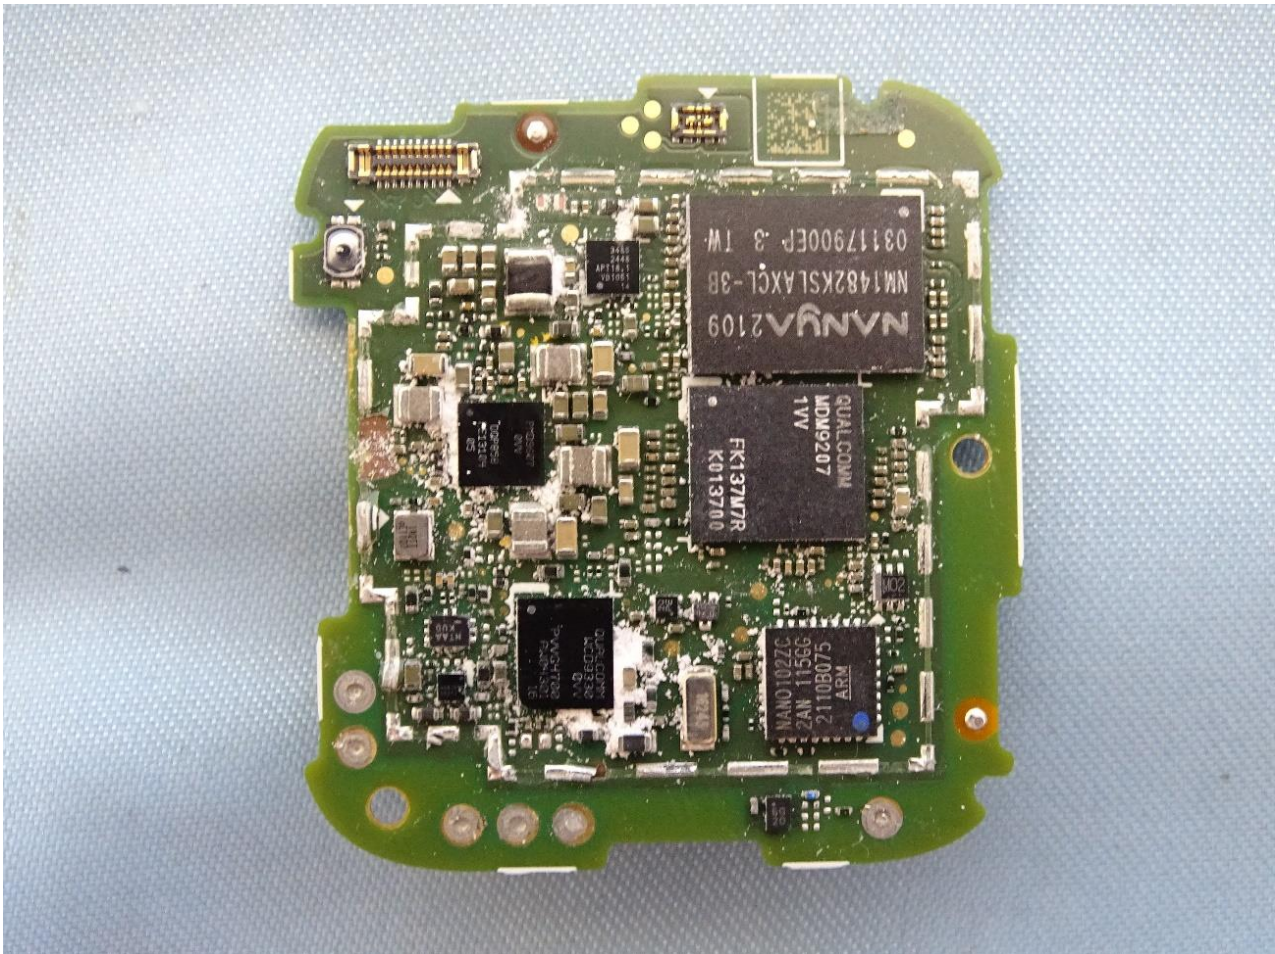

3. Internal Photograph of EUT

Brand Name: Belle W / Model Name: Belle W / Marketing Name: Belle W

LTE Antenna

WiFi Antenna

—THE END—