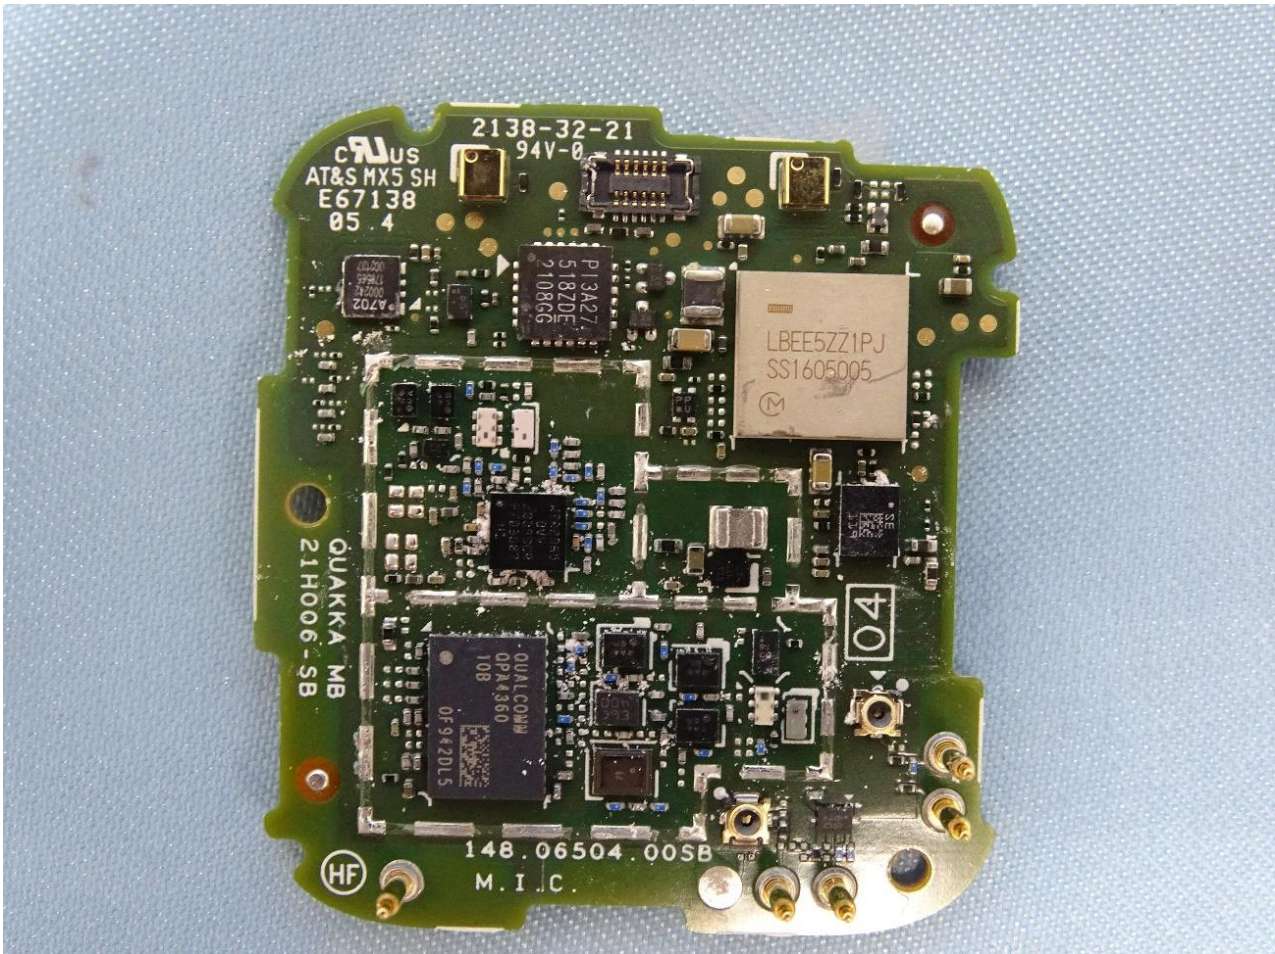

3. Internal Photograph of EUT

Brand Name: Belle W / Model Name: Belle W / Marketing Name: Belle W

LTE Antenna

WiFi Antenna

—THE END—