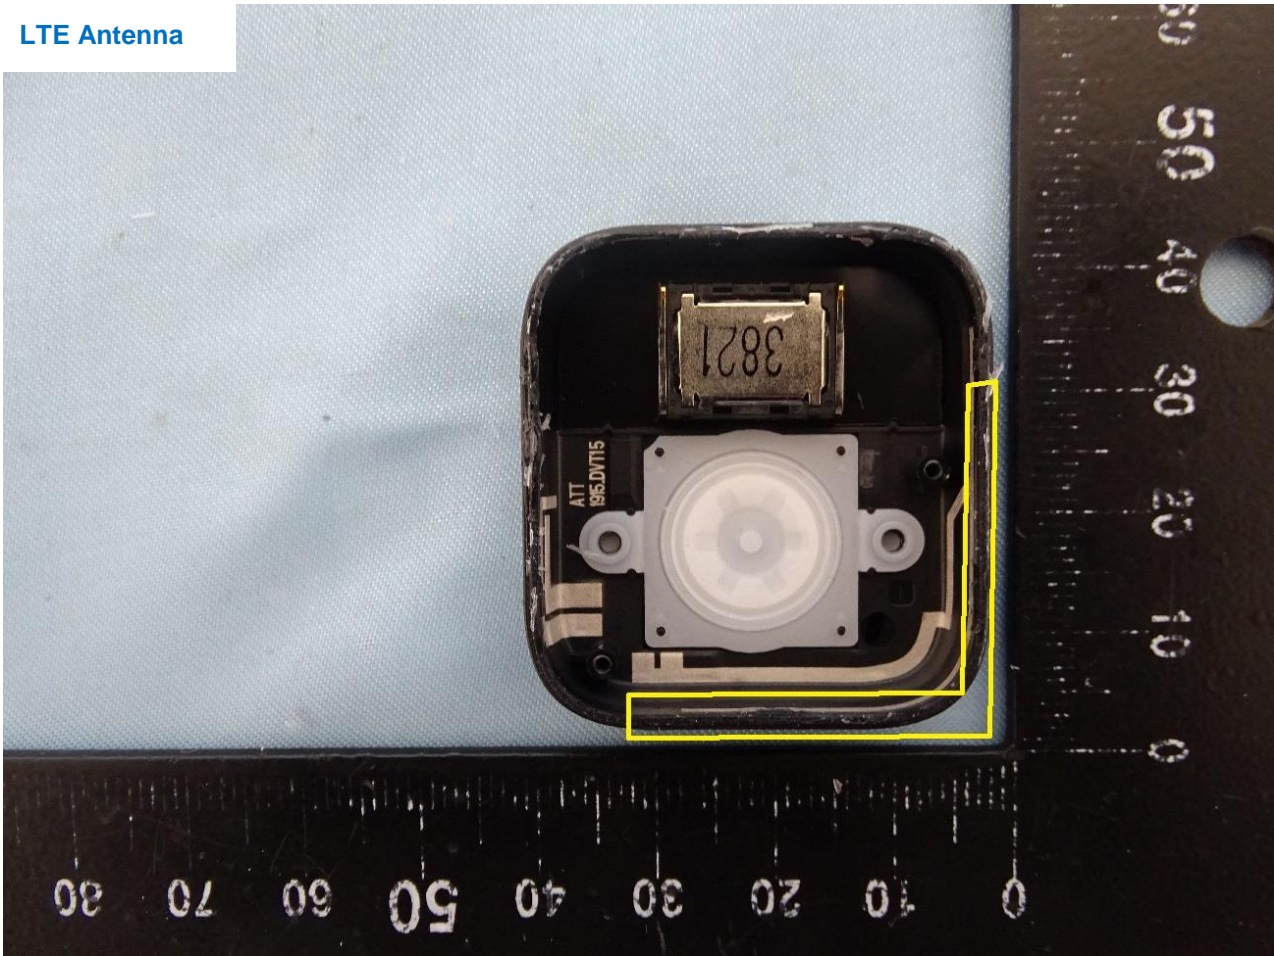

3. Internal Photograph of EUT

Brand Name: Belle W / Model Name: Belle W / Marketing Name: Belle W

LTE Antenna

WiFi Antenna

—THE END—