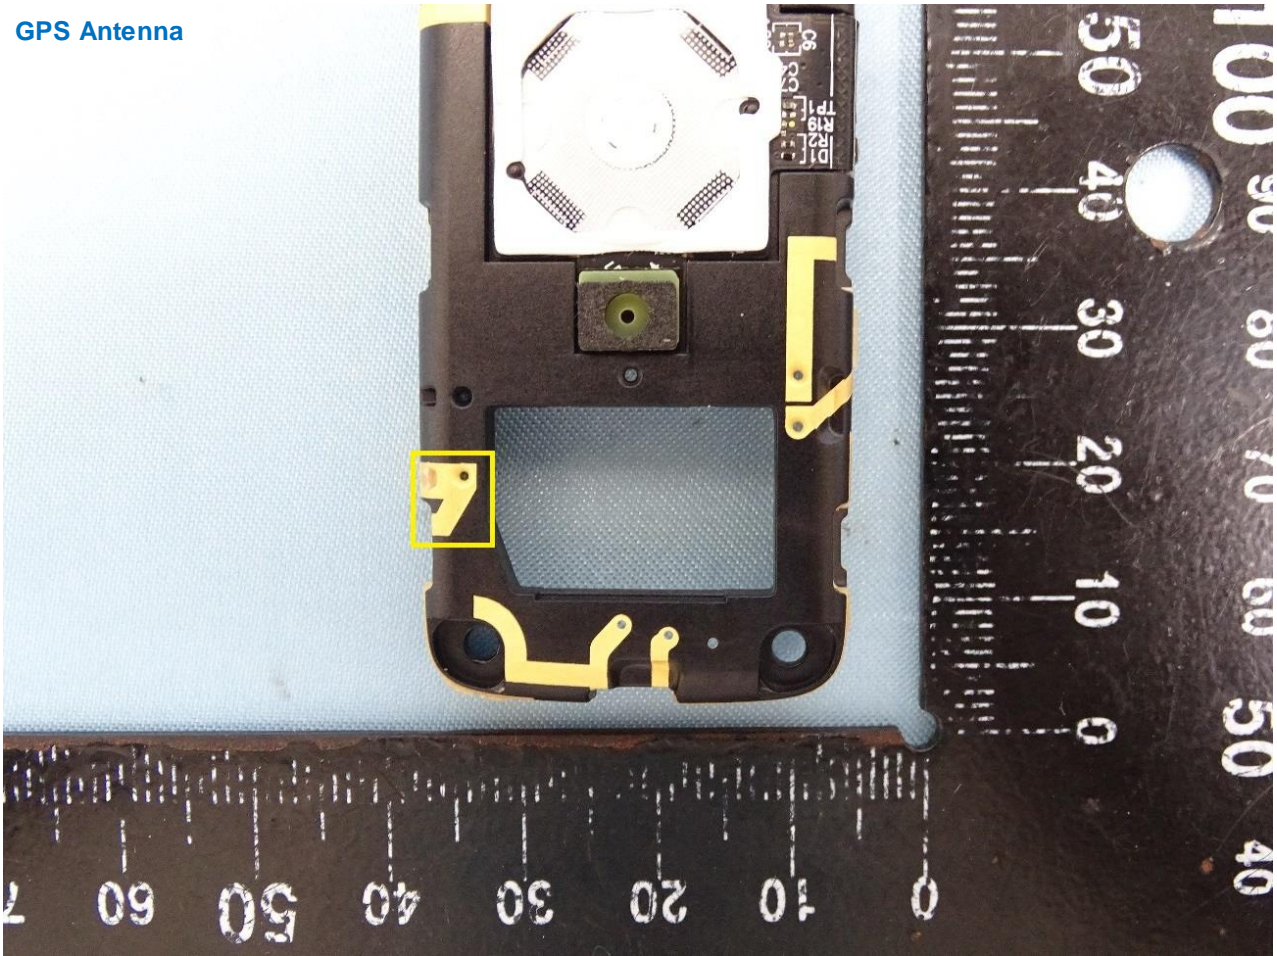

1. Internal Photograph of EUT

Brand Name: Belle / Model Name: Belle X ATT / Marketing Name: Belle X

WWAN Main Antenna

WWAN Diversity Antenna

Bluetooth and WLAN Antenna

GPS Antenna

—THE END—