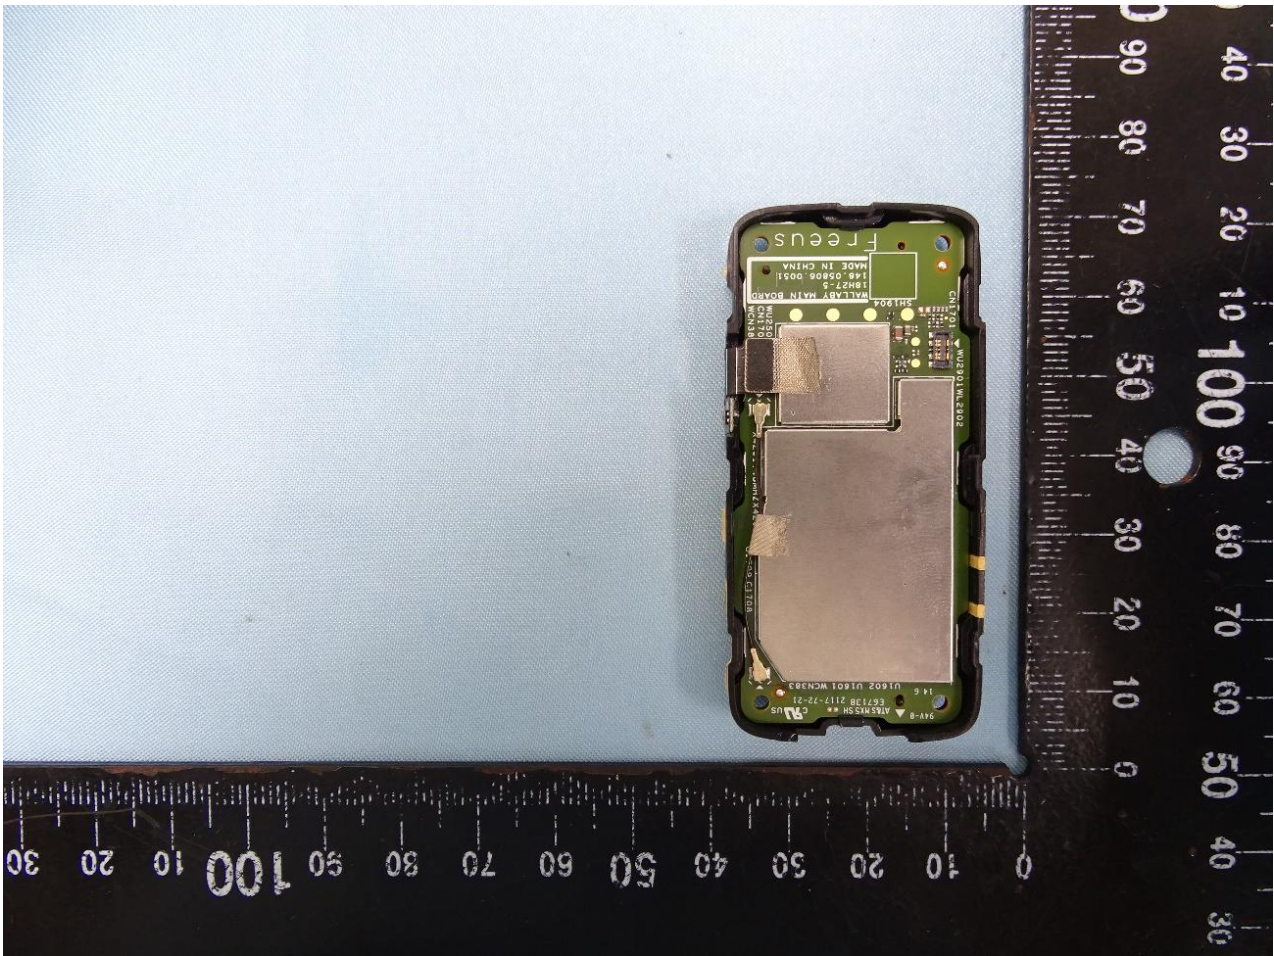

1. Internal Photograph of EUT

Brand Name: Belle / Model Name: Belle X ATT / Marketing Name: Belle X

WWAN Main Antenna

WWAN Diversity Antenna

Bluetooth and WLAN Antenna

GPS Antenna

—THE END—