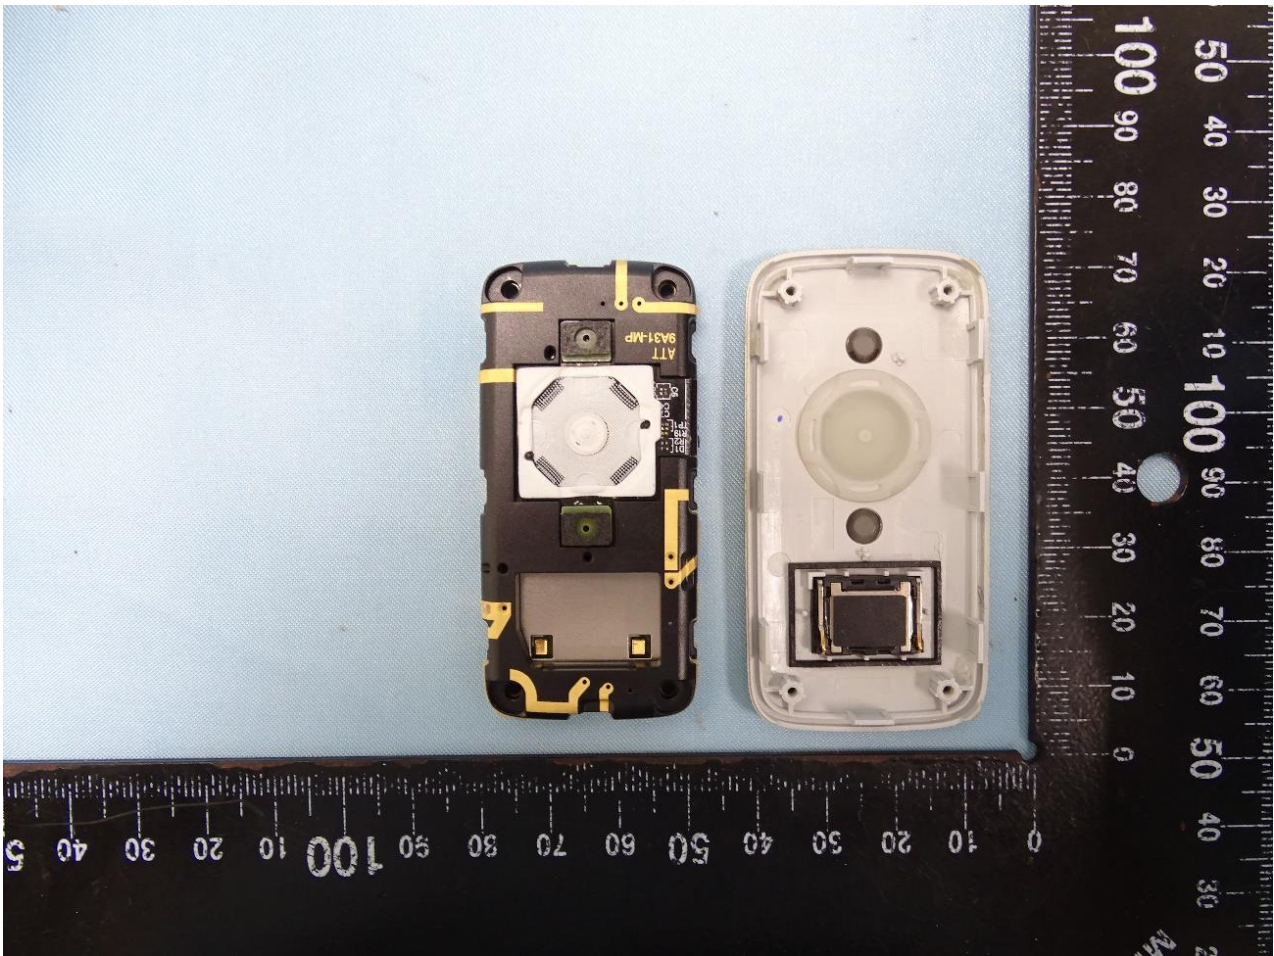

1. Internal Photograph of EUT

Brand Name: Belle / Model Name: Belle X ATT / Marketing Name: Belle X

WWAN Main Antenna

WWAN Diversity Antenna

Bluetooth and WLAN Antenna

GPS Antenna

—THE END—