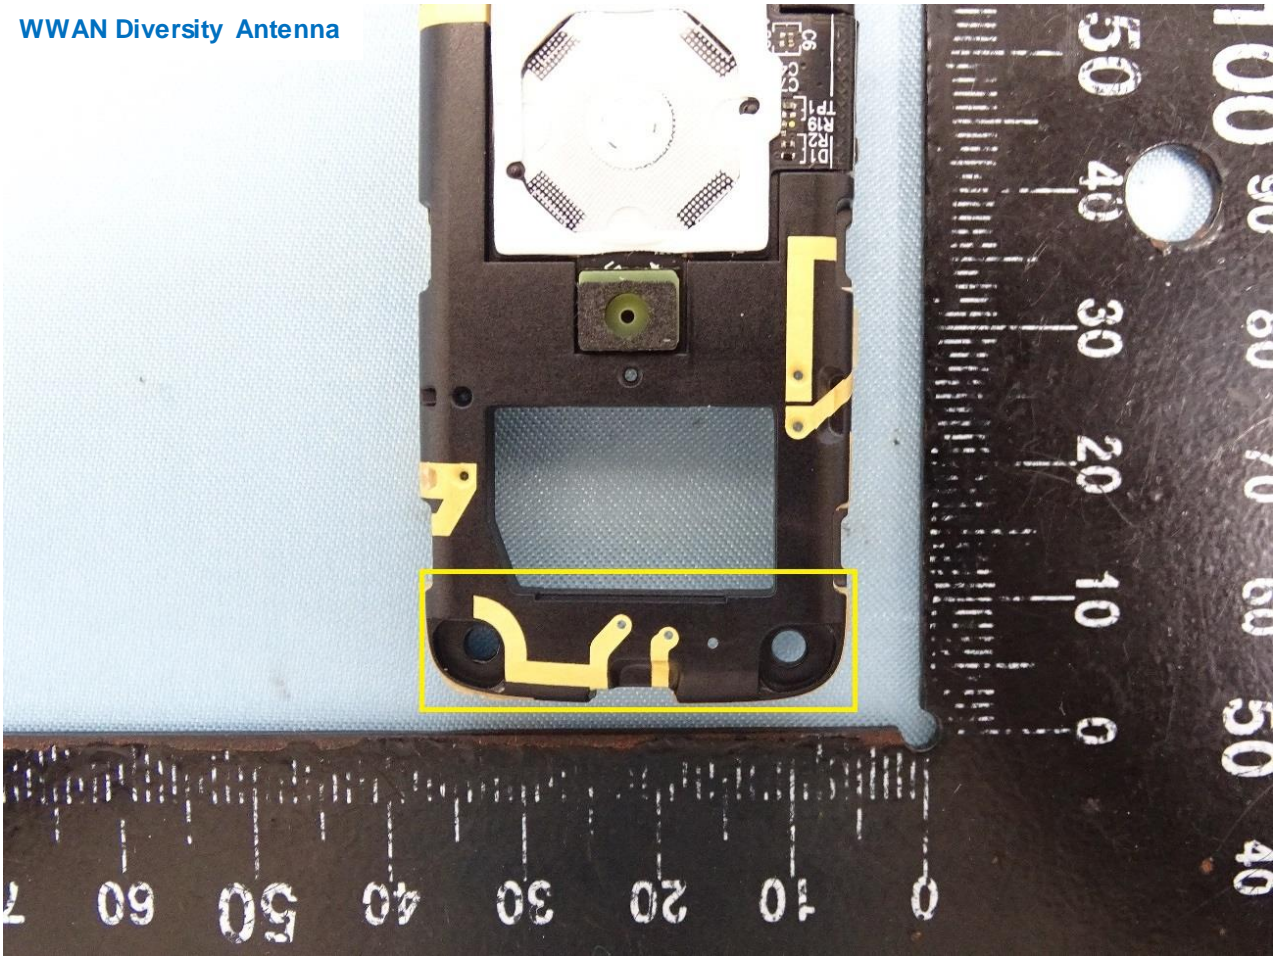

1. Internal Photograph of EUT

Brand Name: Belle / Model Name: Belle X ATT / Marketing Name: Belle X

WWAN Main Antenna

WWAN Diversity Antenna

Bluetooth and WLAN Antenna

GPS Antenna

—THE END—