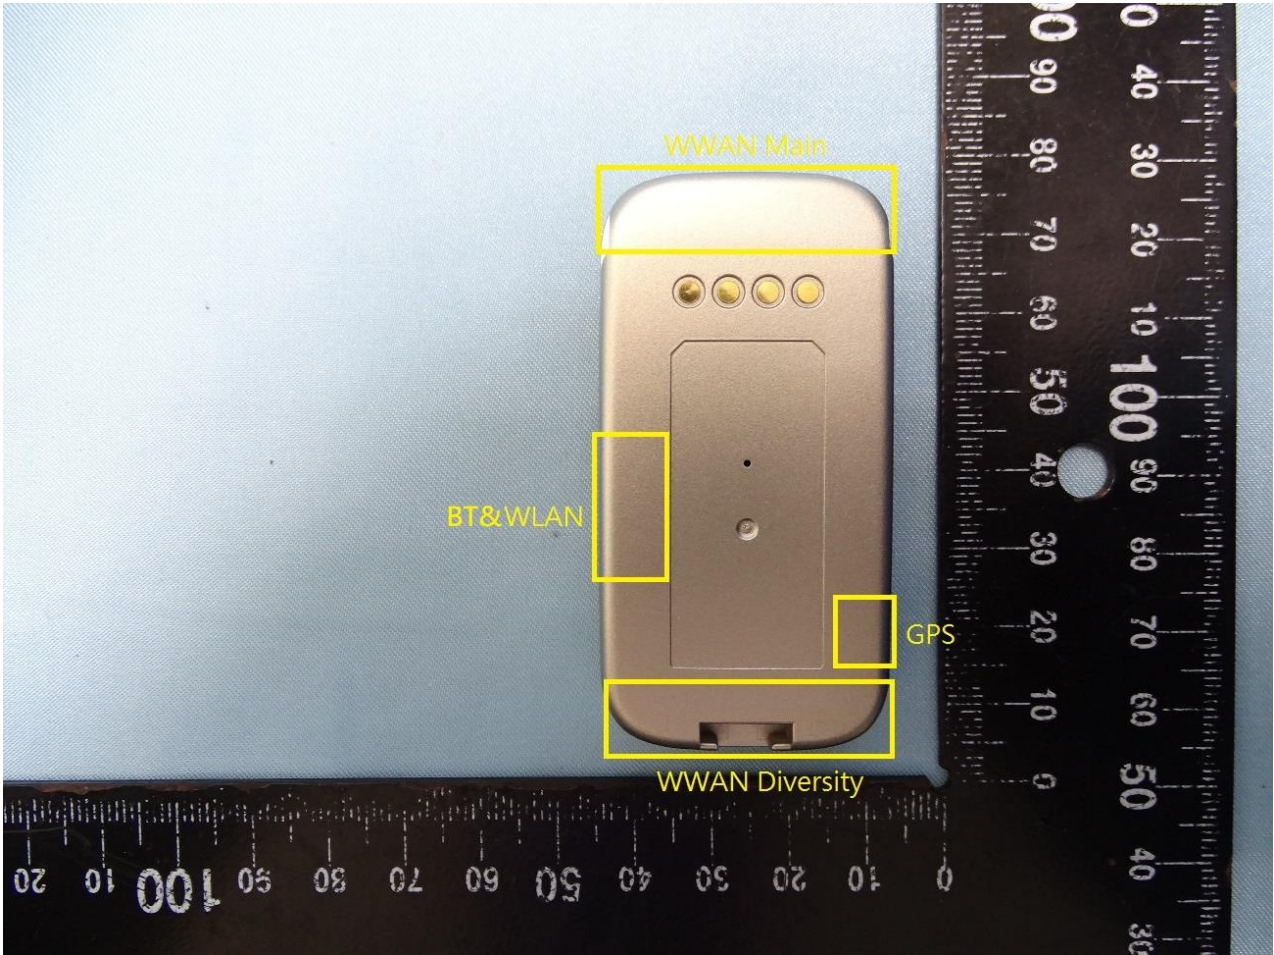

1. Internal Photograph of EUT

Brand Name: Belle / Model Name: Belle X ATT / Marketing Name: Belle X

WWAN Main Antenna

WWAN Diversity Antenna

Bluetooth and WLAN Antenna

GPS Antenna

—THE END—