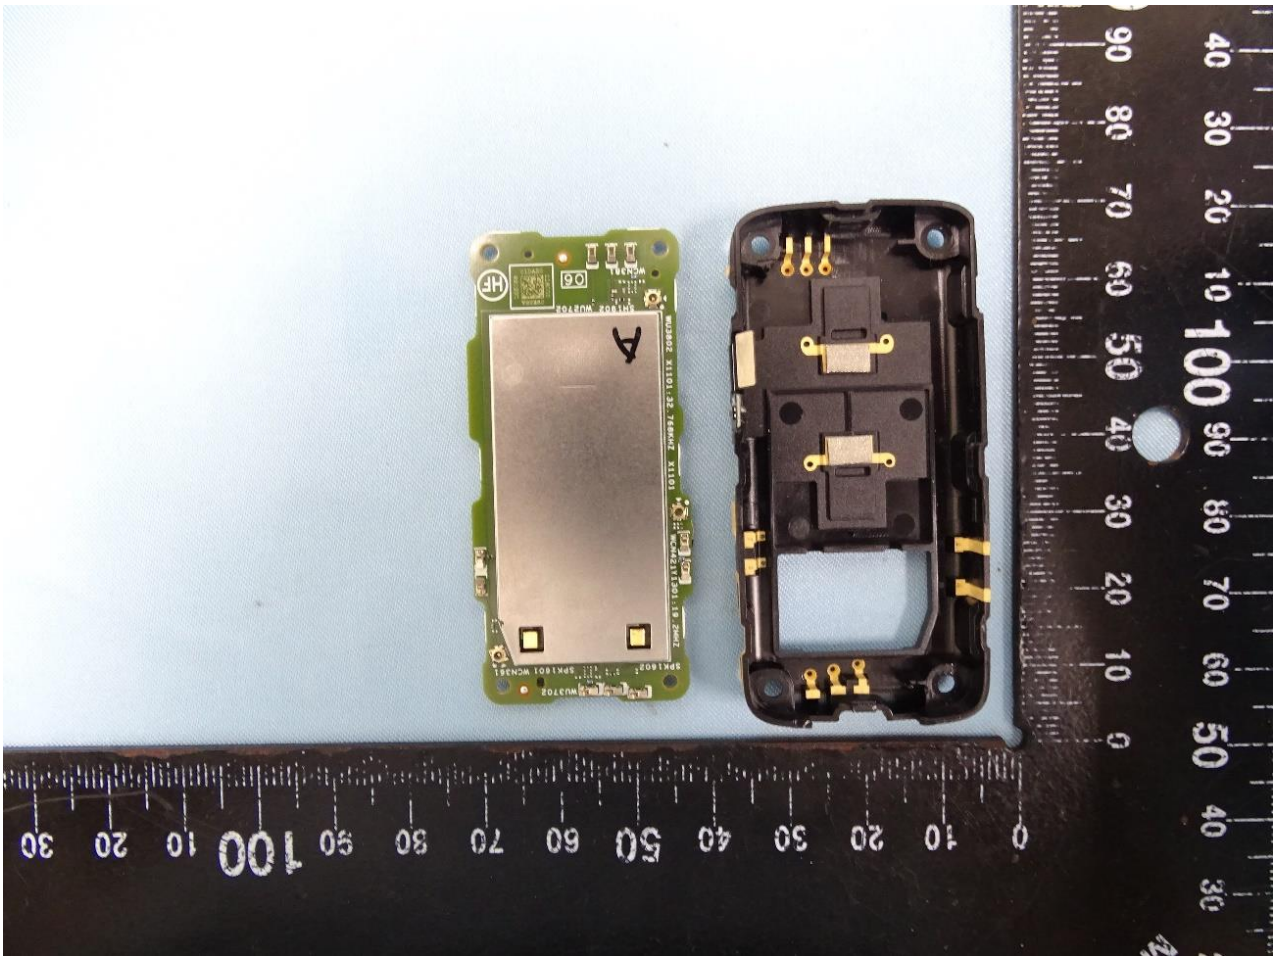

1. Internal Photograph of EUT

Brand Name: Belle / Model Name: Belle X ATT / Marketing Name: Belle X

WWAN Main Antenna

WWAN Diversity Antenna

Bluetooth and WLAN Antenna

GPS Antenna

—THE END—