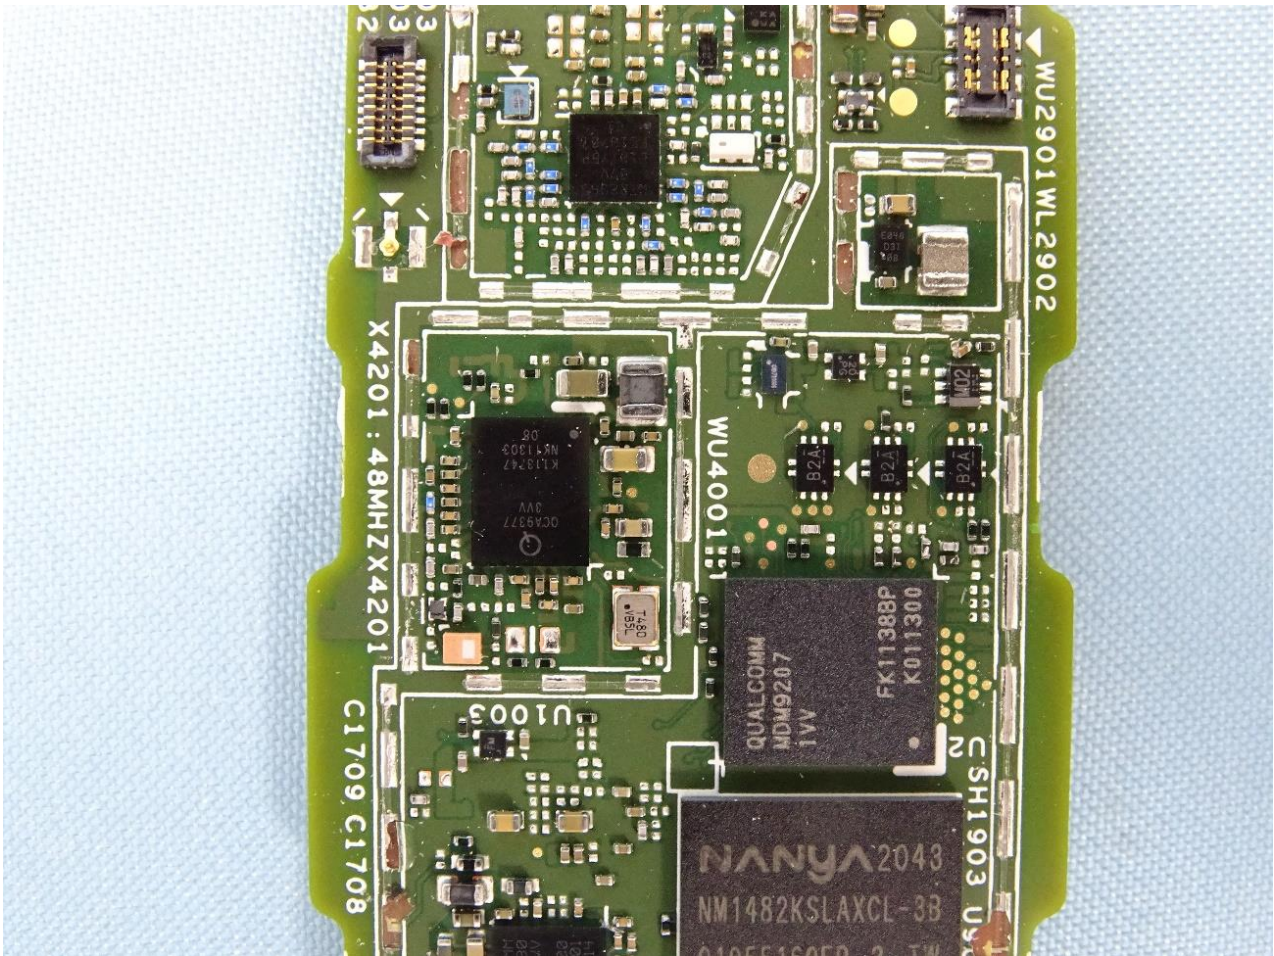

1. Internal Photograph of EUT

Brand Name: Belle / Model Name: Belle X ATT / Marketing Name: Belle X

WWAN Main Antenna

WWAN Diversity Antenna

Bluetooth and WLAN Antenna

GPS Antenna

—THE END—