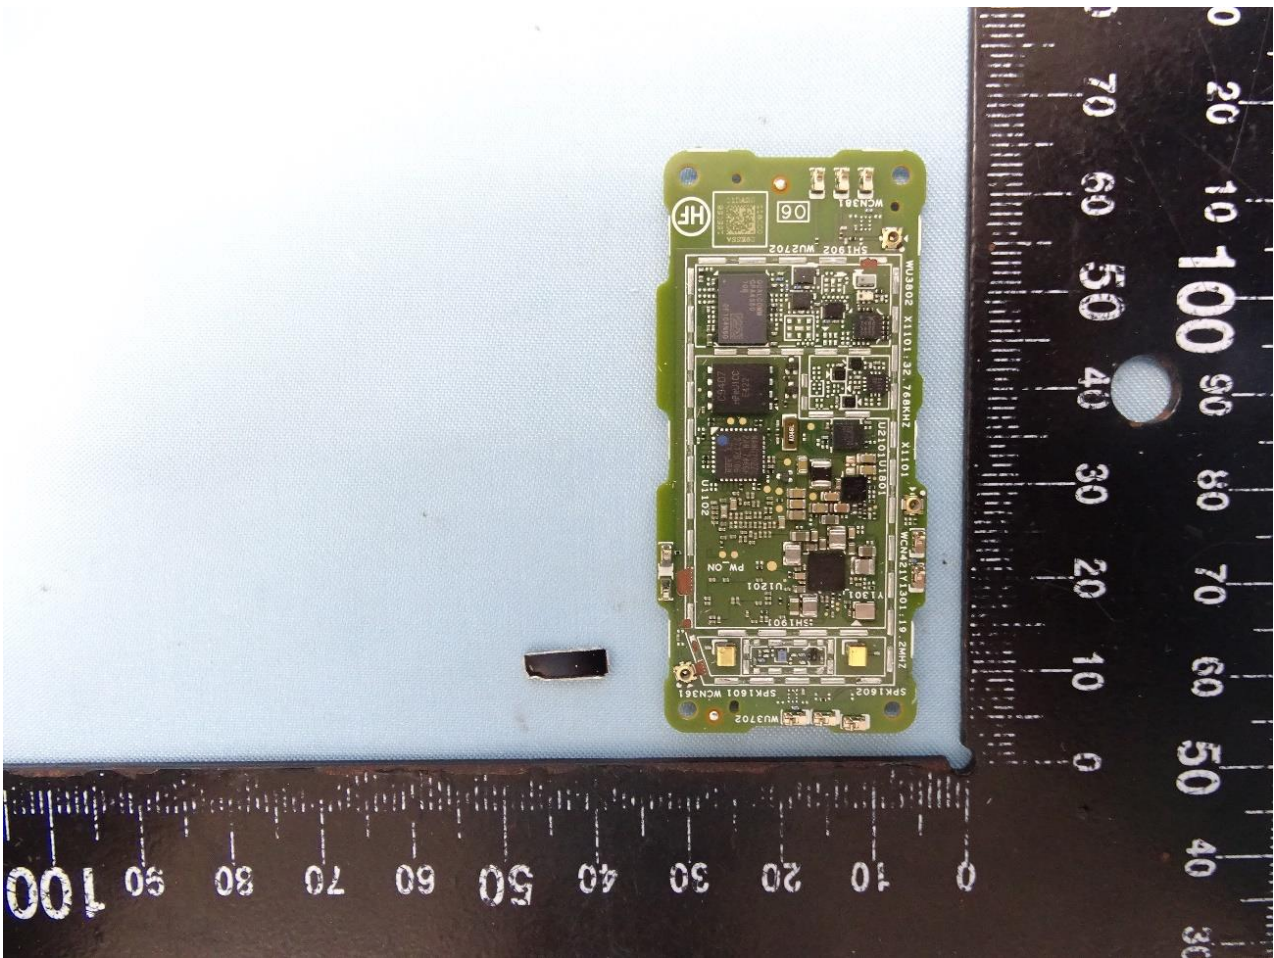

1. Internal Photograph of EUT

Brand Name: Belle / Model Name: Belle X ATT / Marketing Name: Belle X

WWAN Main Antenna

WWAN Diversity Antenna

Bluetooth and WLAN Antenna

GPS Antenna

—THE END—