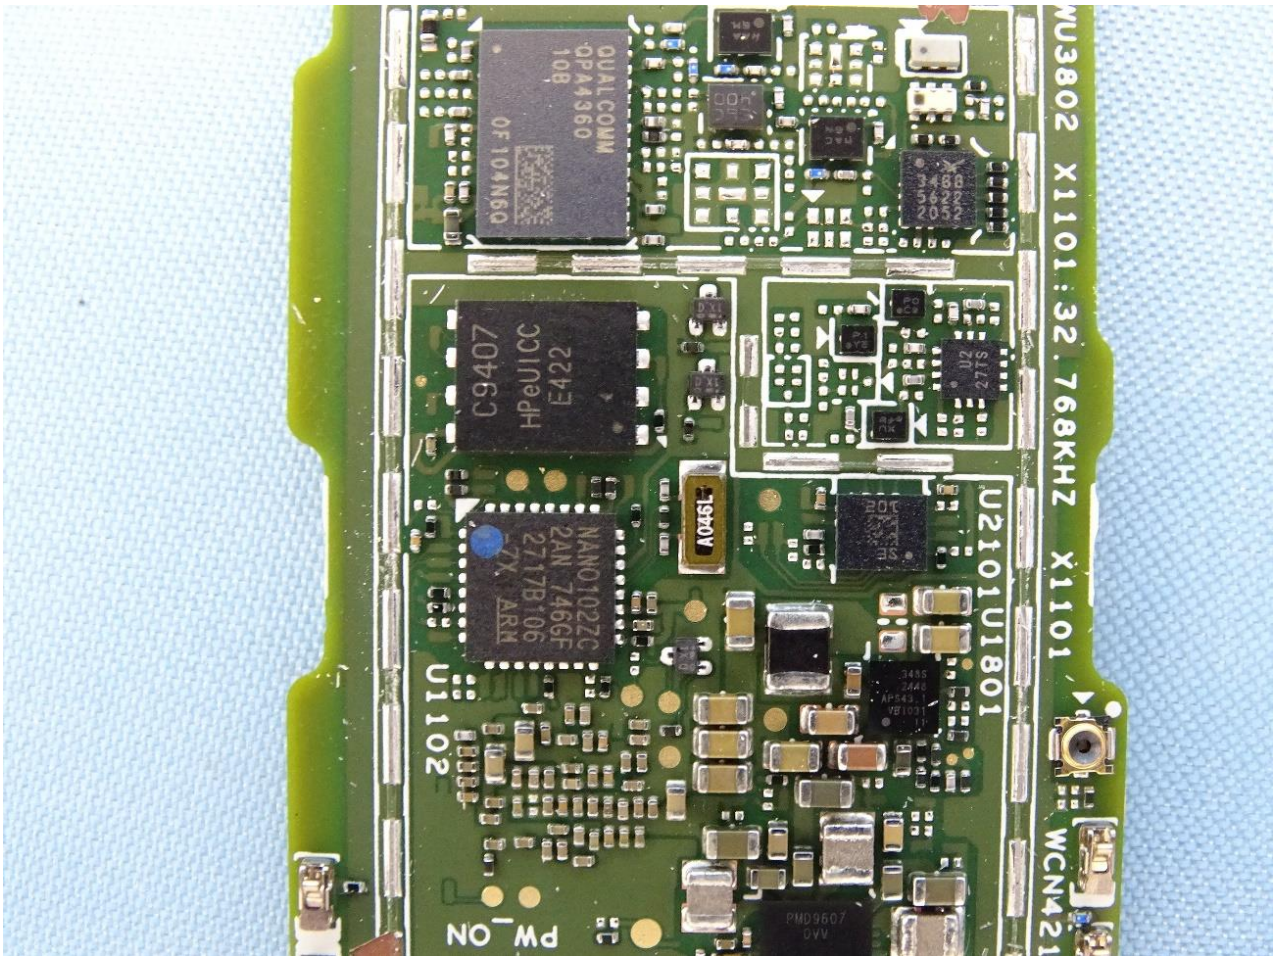

1. Internal Photograph of EUT

Brand Name: Belle / Model Name: Belle X ATT / Marketing Name: Belle X

WWAN Main Antenna

WWAN Diversity Antenna

Bluetooth and WLAN Antenna

GPS Antenna

—THE END—