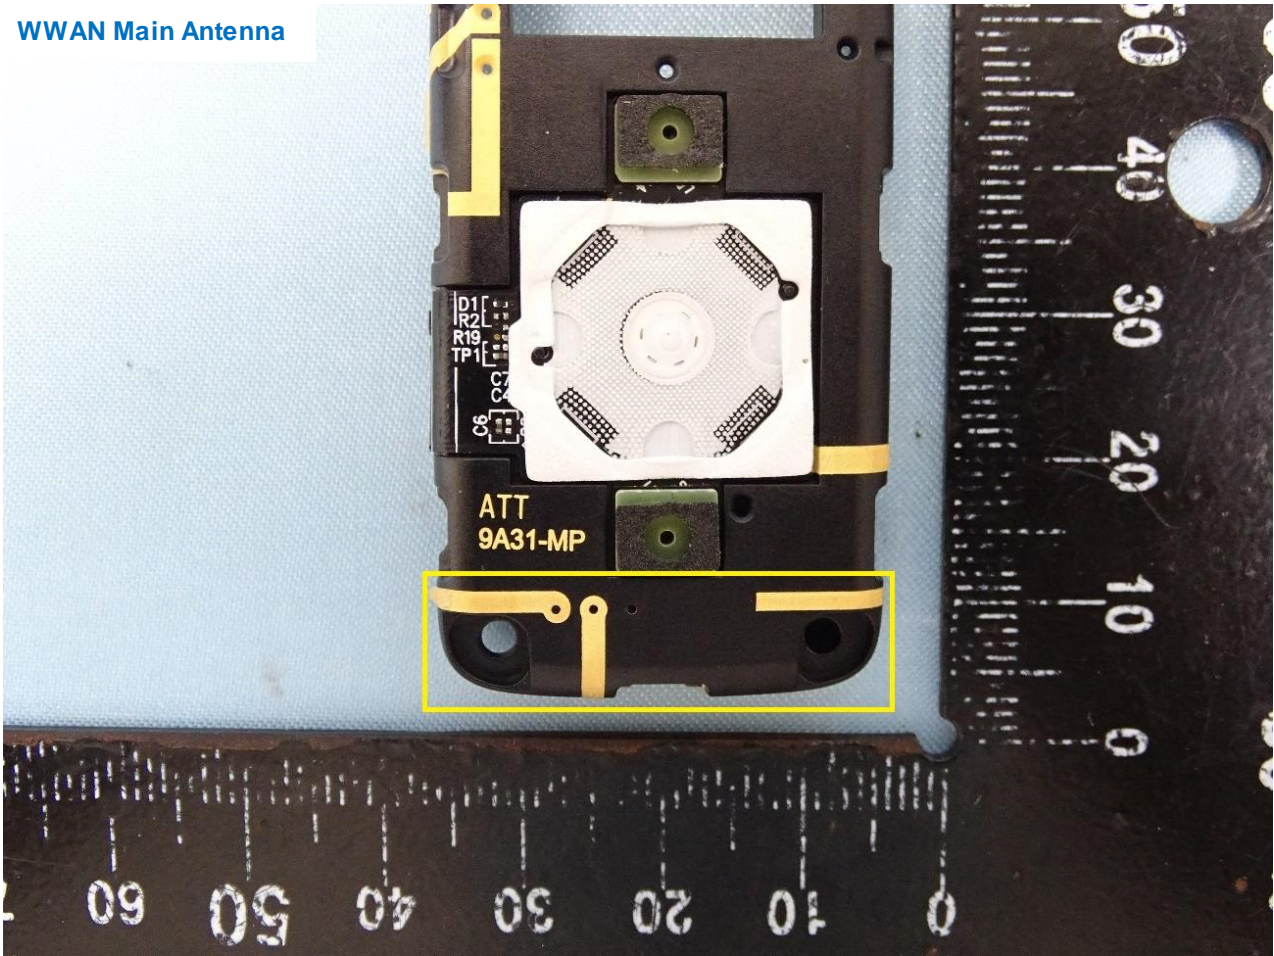

1. Internal Photograph of EUT

Brand Name: Belle / Model Name: Belle X ATT / Marketing Name: Belle X

WWAN Main Antenna

WWAN Diversity Antenna

Bluetooth and WLAN Antenna

GPS Antenna

—THE END—