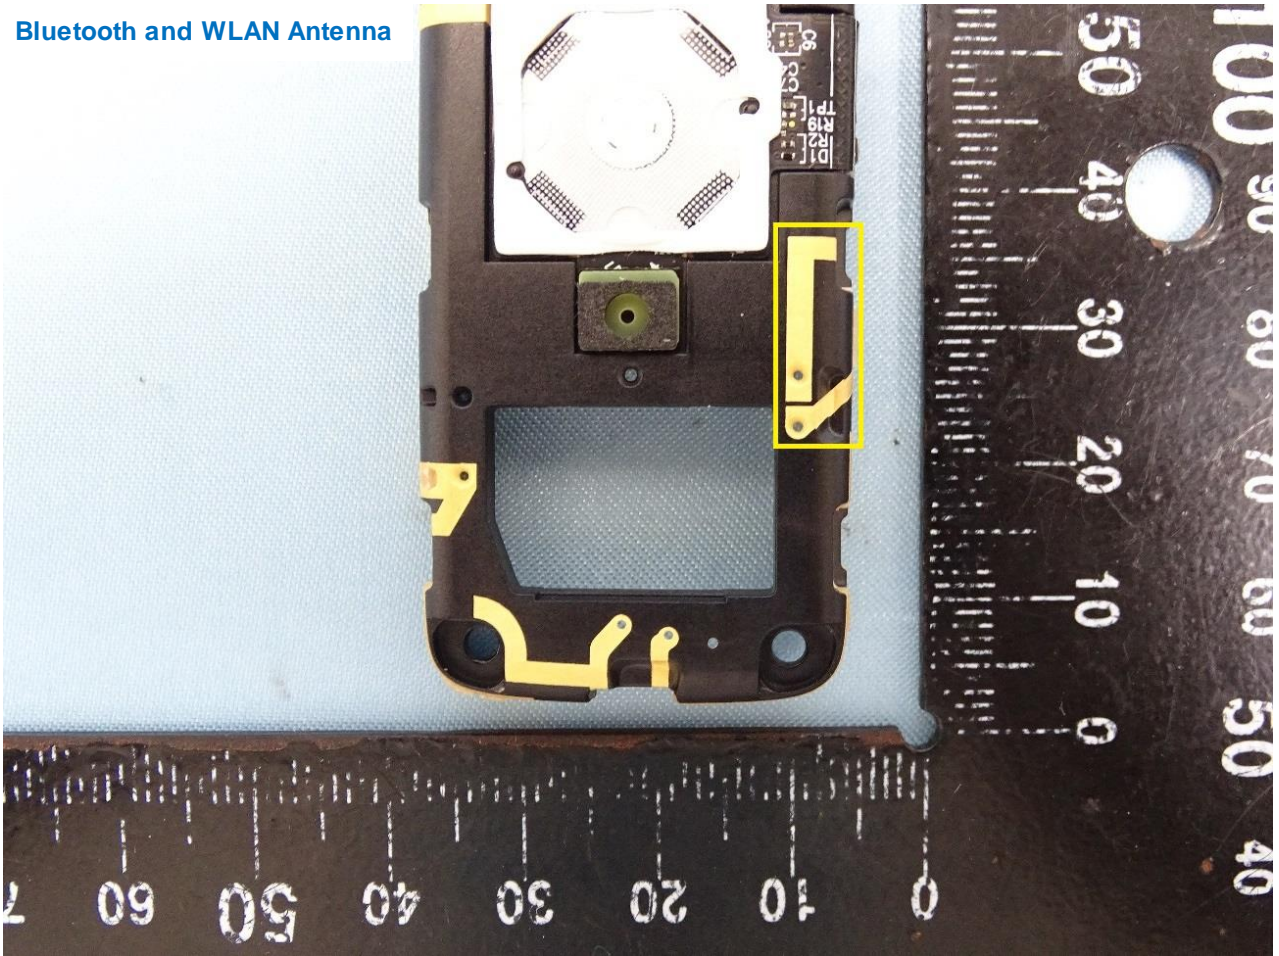

1. Internal Photograph of EUT

Brand Name: Belle / Model Name: Belle X ATT / Marketing Name: Belle X

WWAN Main Antenna

WWAN Diversity Antenna

Bluetooth and WLAN Antenna

GPS Antenna

—THE END—