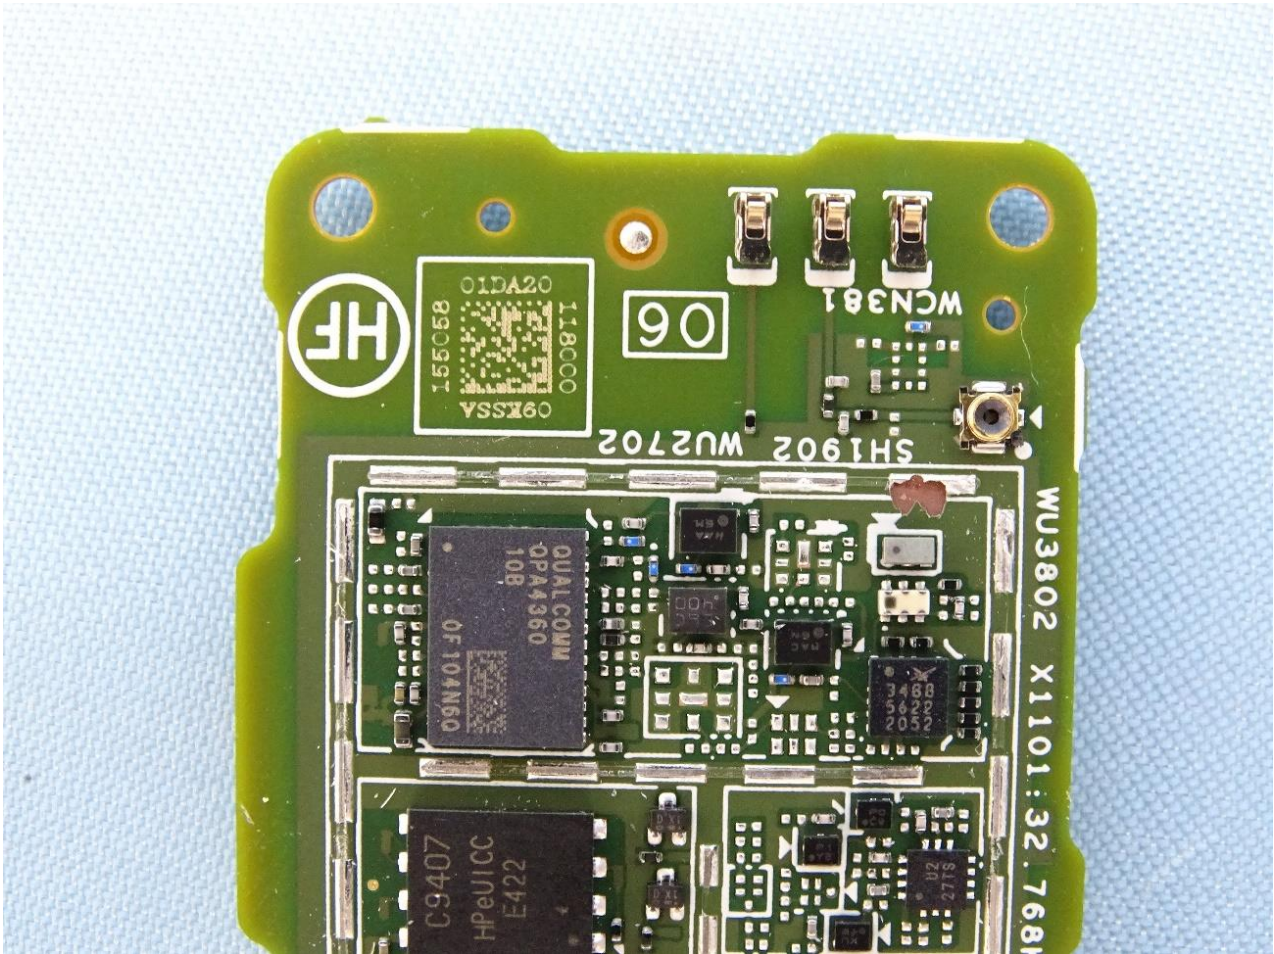

1. Internal Photograph of EUT

Brand Name: Belle / Model Name: Belle X ATT / Marketing Name: Belle X

WWAN Main Antenna

WWAN Diversity Antenna

Bluetooth and WLAN Antenna

GPS Antenna

—THE END—