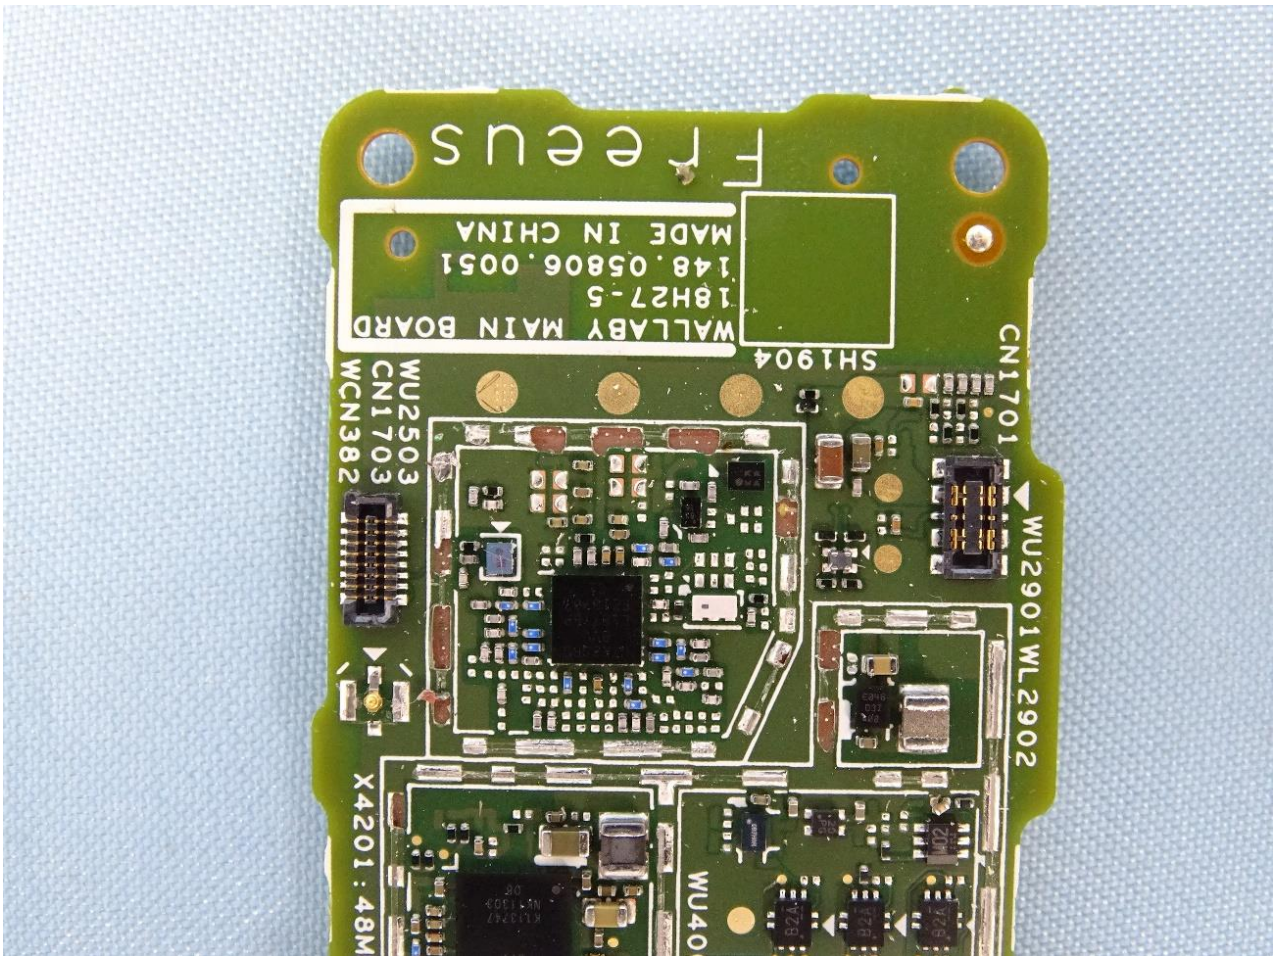

1. Internal Photograph of EUT

Brand Name: Belle / Model Name: Belle X ATT / Marketing Name: Belle X

WWAN Main Antenna

WWAN Diversity Antenna

Bluetooth and WLAN Antenna

GPS Antenna

—THE END—