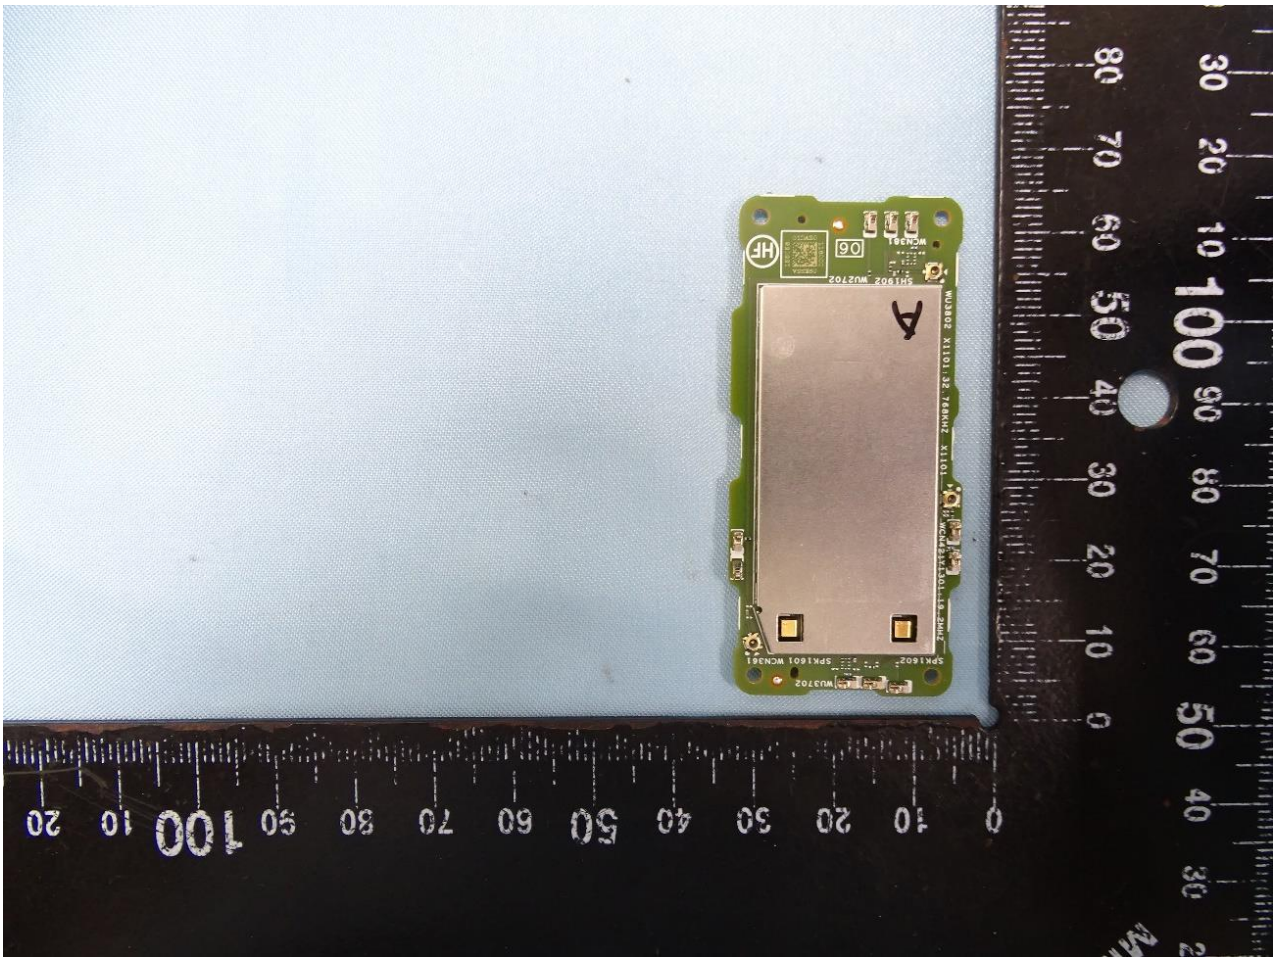

1. Internal Photograph of EUT

Brand Name: Belle / Model Name: Belle X ATT / Marketing Name: Belle X

WWAN Main Antenna

WWAN Diversity Antenna

Bluetooth and WLAN Antenna

GPS Antenna

—THE END—