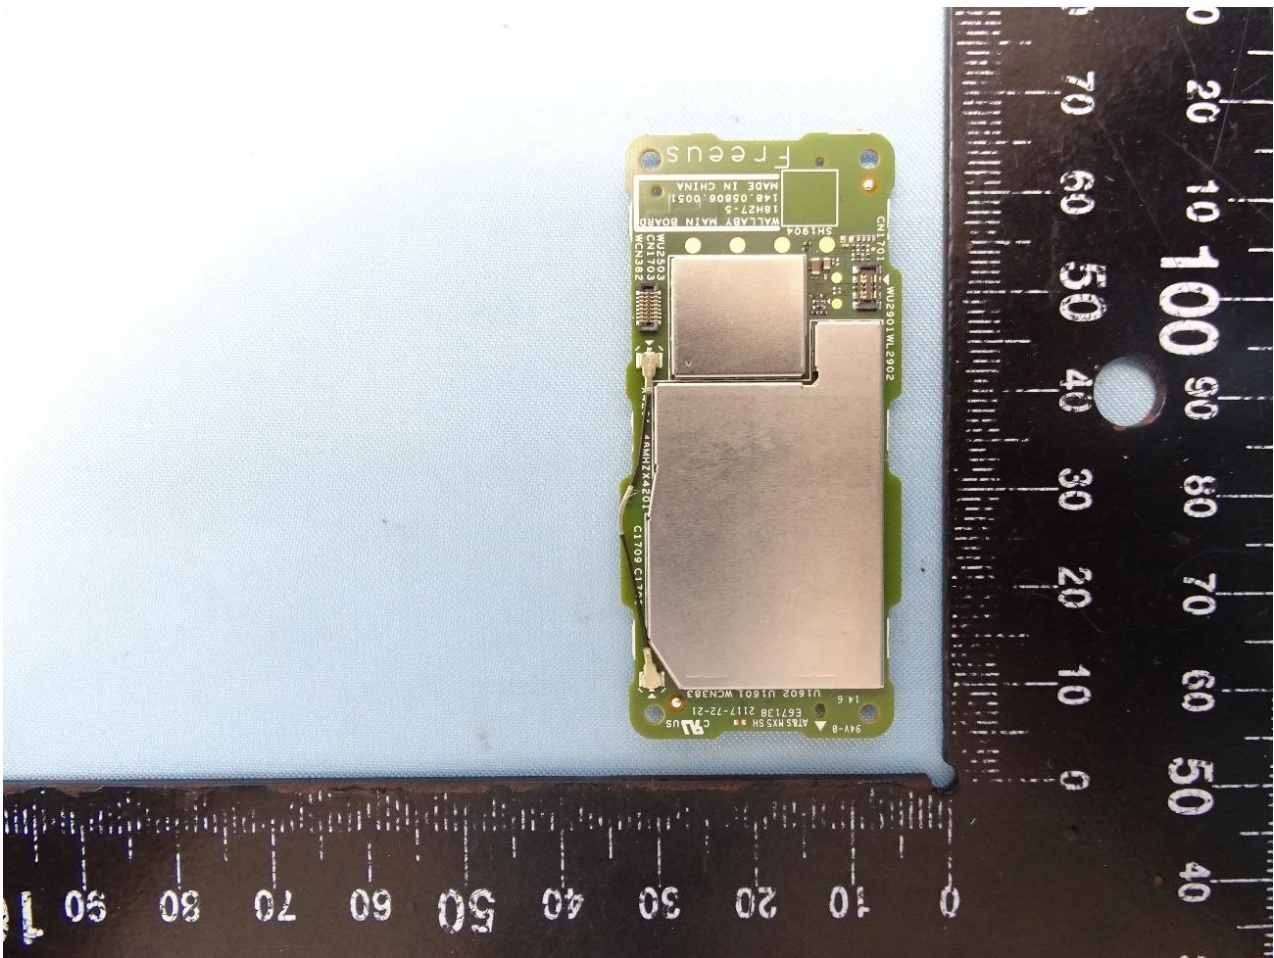

1. Internal Photograph of EUT

Brand Name: Belle / Model Name: Belle X ATT / Marketing Name: Belle X

WWAN Main Antenna

WWAN Diversity Antenna

Bluetooth and WLAN Antenna

GPS Antenna

—THE END—