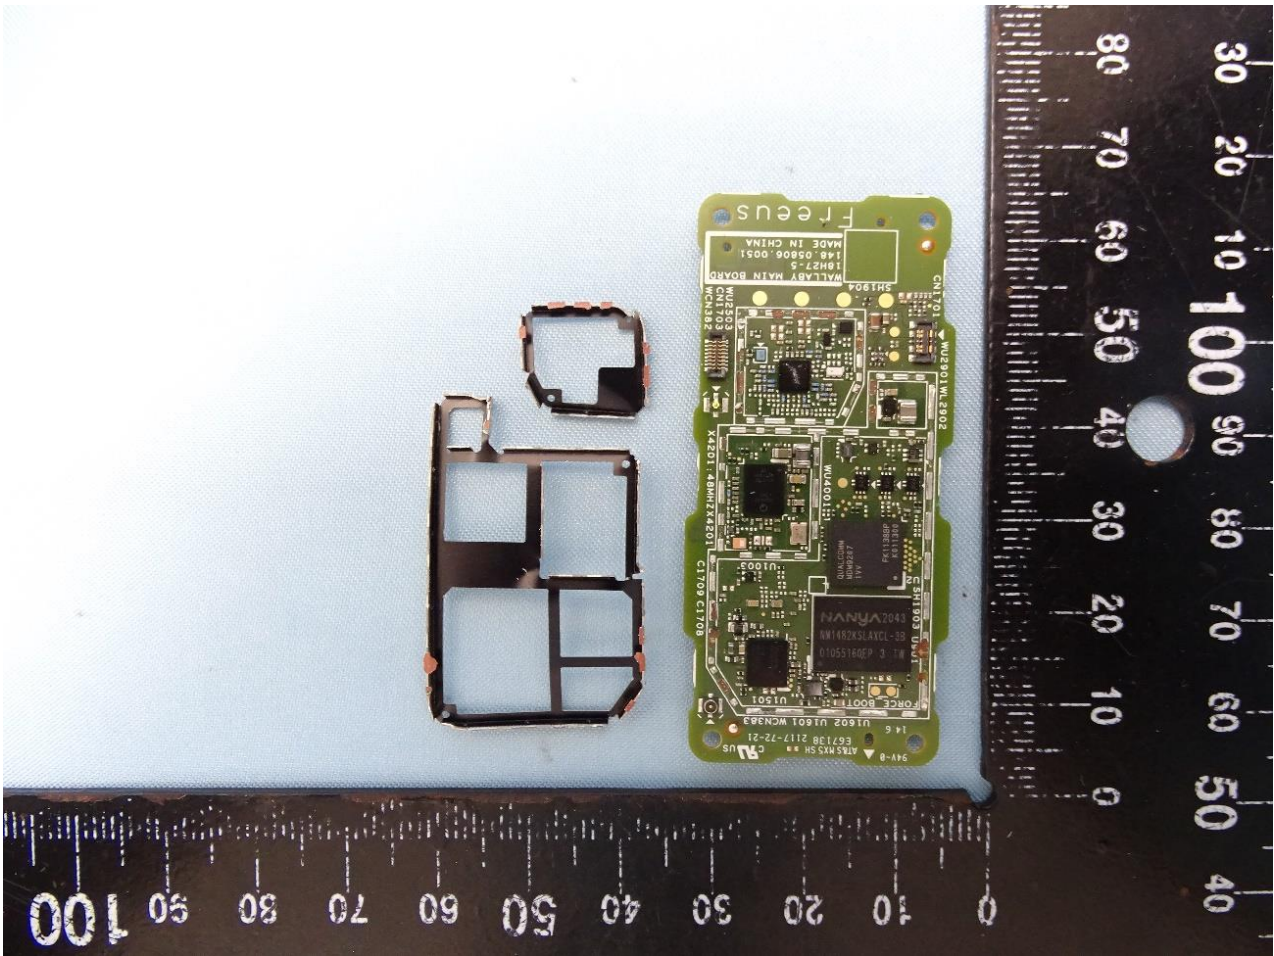

1. Internal Photograph of EUT

Brand Name: Belle / Model Name: Belle X ATT / Marketing Name: Belle X

WWAN Main Antenna

WWAN Diversity Antenna

Bluetooth and WLAN Antenna

GPS Antenna

—THE END—