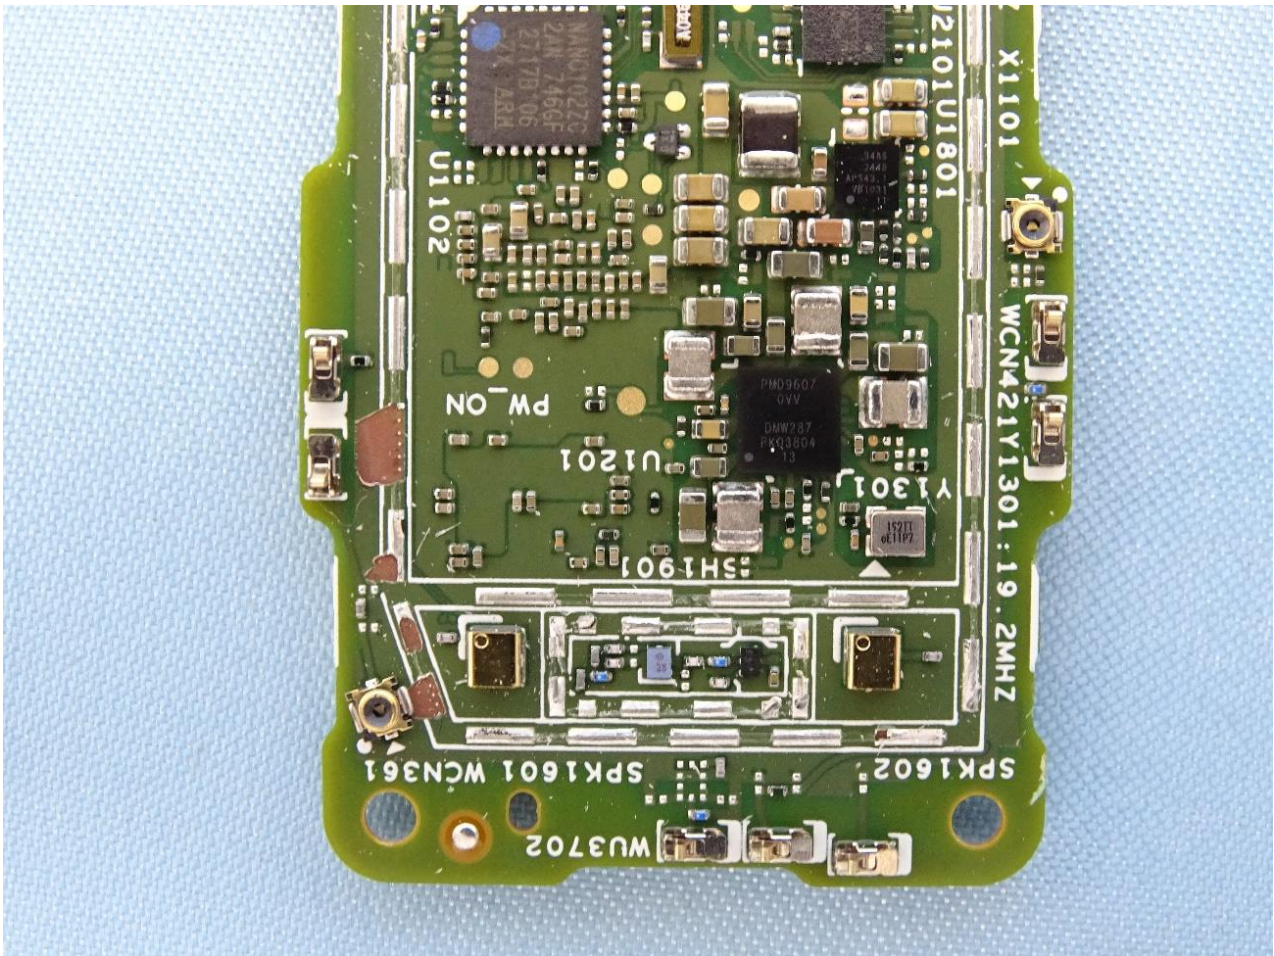

1. Internal Photograph of EUT

Brand Name: Belle / Model Name: Belle X ATT / Marketing Name: Belle X

WWAN Main Antenna

WWAN Diversity Antenna

Bluetooth and WLAN Antenna

GPS Antenna

—THE END—