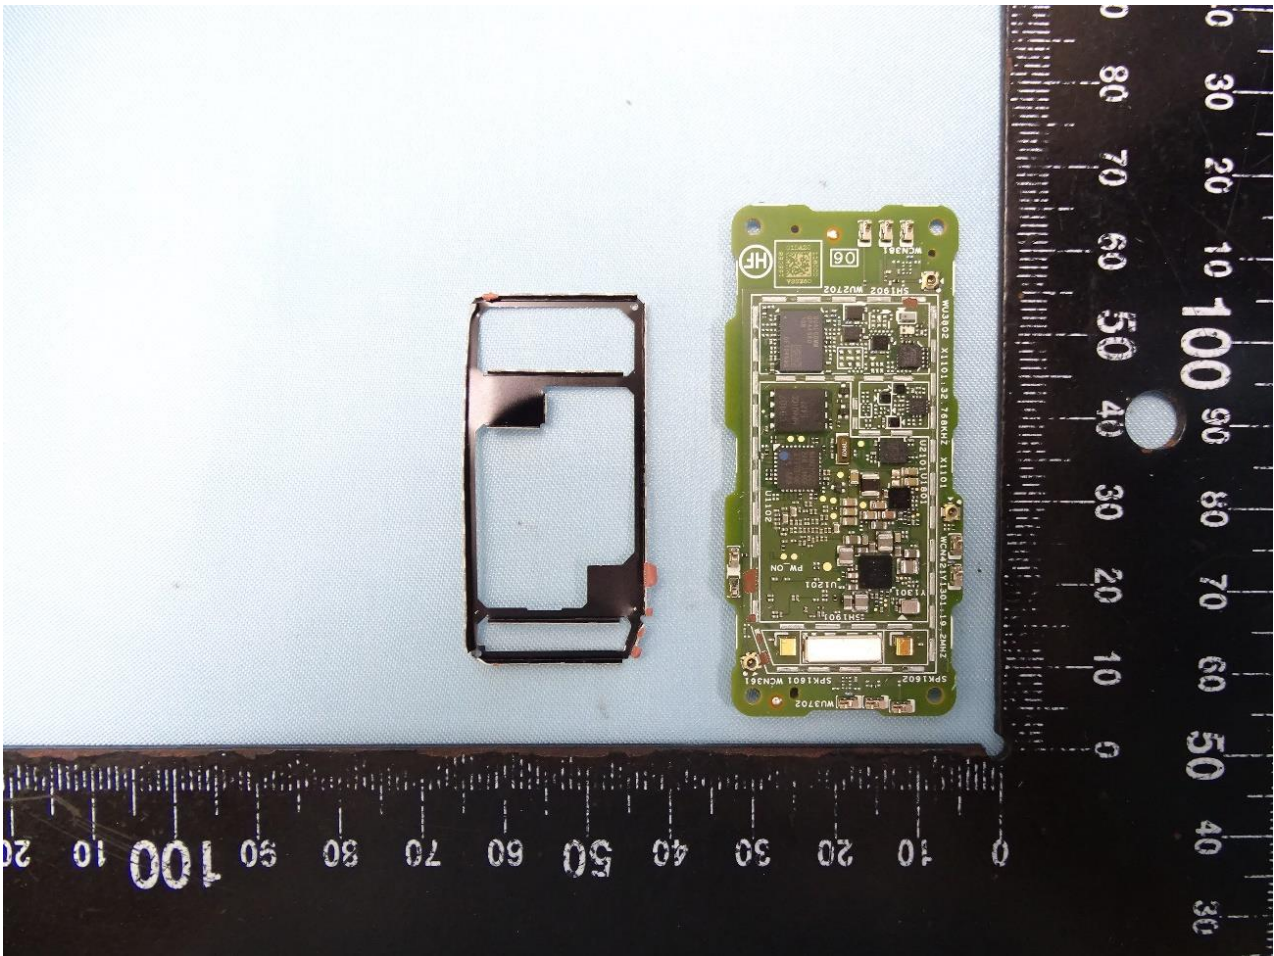

1. Internal Photograph of EUT

Brand Name: Belle / Model Name: Belle X ATT / Marketing Name: Belle X

WWAN Main Antenna

WWAN Diversity Antenna

Bluetooth and WLAN Antenna

GPS Antenna

—THE END—