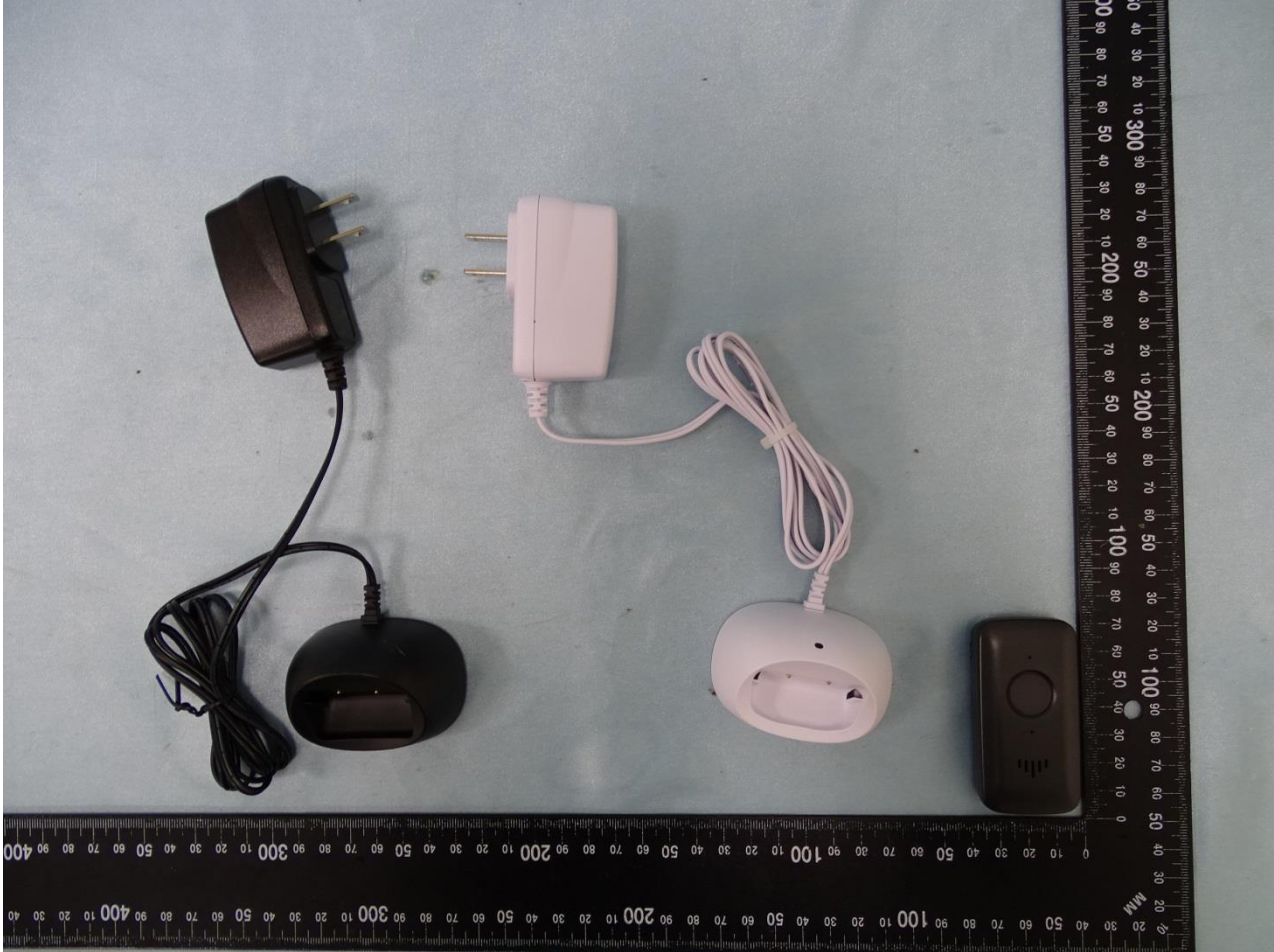

2. Photograph of Accessory

Brand Name: Belle / Model Name: Belle X ATT / Marketing Name: Belle X

Specification of Accessory		
AC Adapter with Charging Cradle (assembly) (Black)	Brand Name	PHIHONG
	Model Name	PSAC05A-050L6E-R
AC Adapter with Charging Cradle (assembly) (White)	Brand Name	PHIHONG
	Model Name	PSAC05A-050L6F-R
Battery	Brand Name	ETICA
	Model Name	Wallaby

Remark: For accessories equipped with this EUT, please refer to the following photos.

Brand Name: Belle / Model Name: Belle X ATT / Marketing Name: Belle X

Brand Name: Belle / Model Name: Belle X ATT / Marketing Name: Belle X
AC Adapter with Charging Cradle (assembly) (Black)