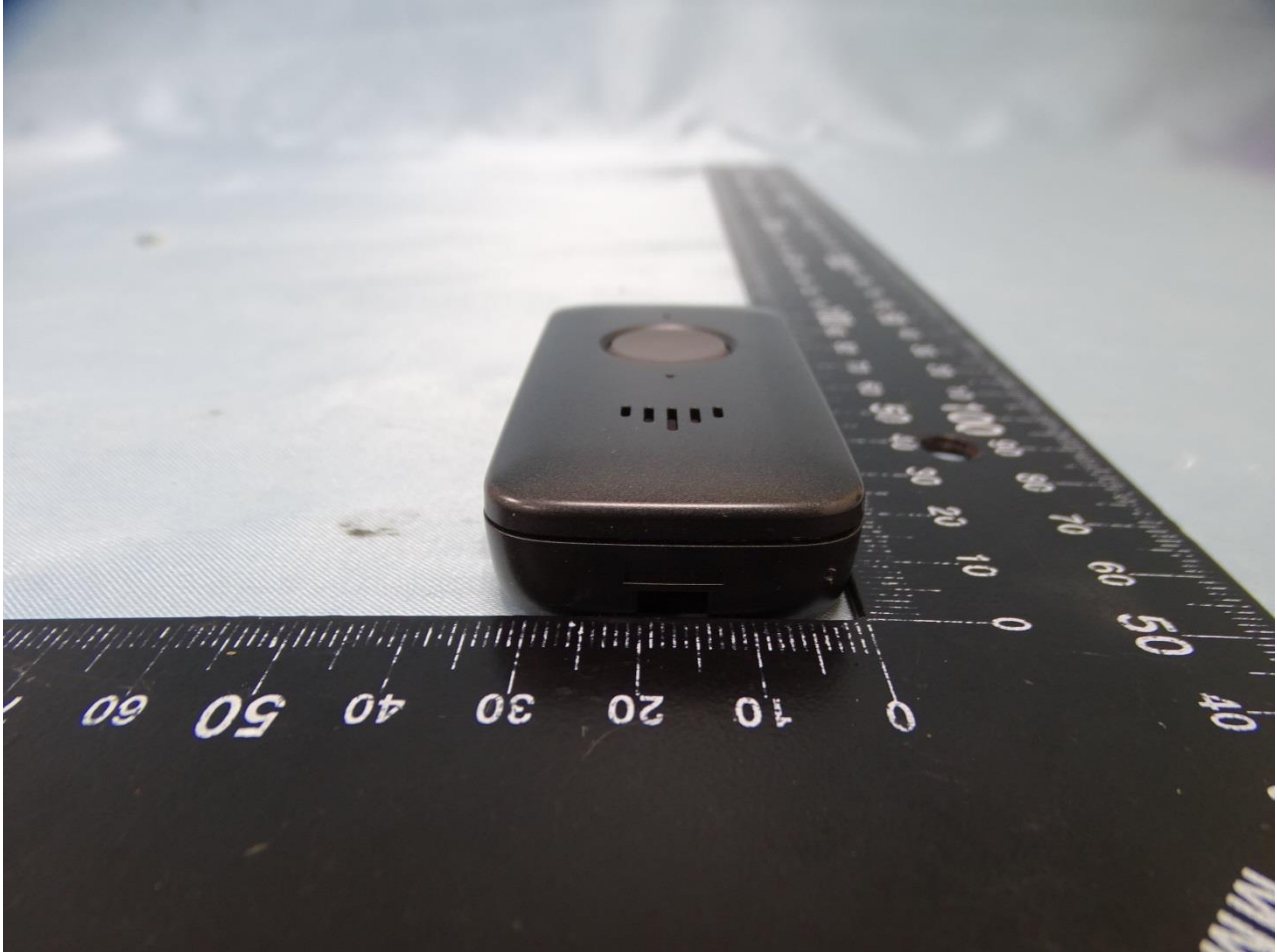

Brand Name: Belle / Model Name: Belle X ATT / Marketing Name: Belle X