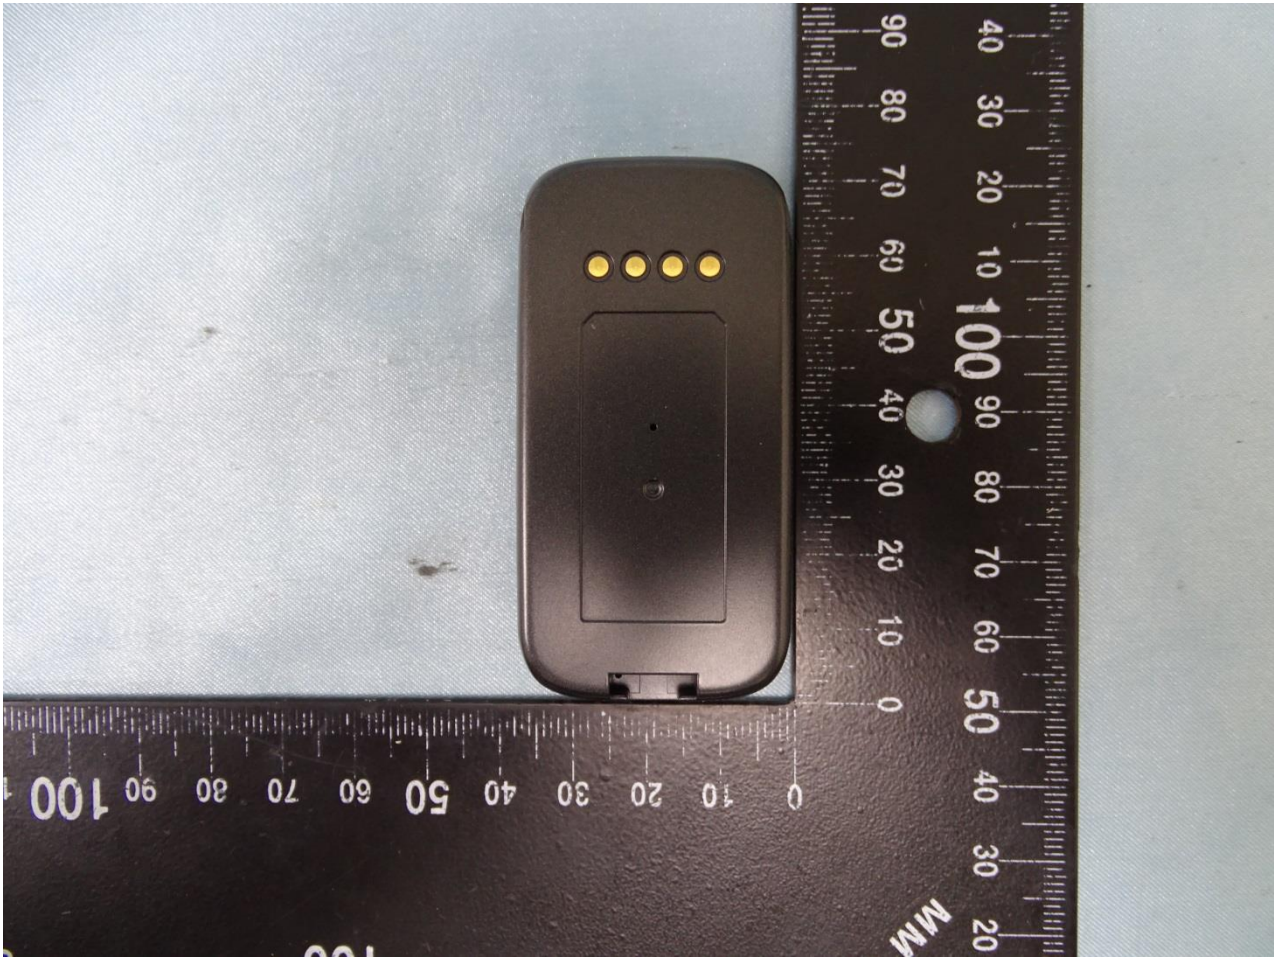

Brand Name: Belle / Model Name: Belle X ATT / Marketing Name: Belle X