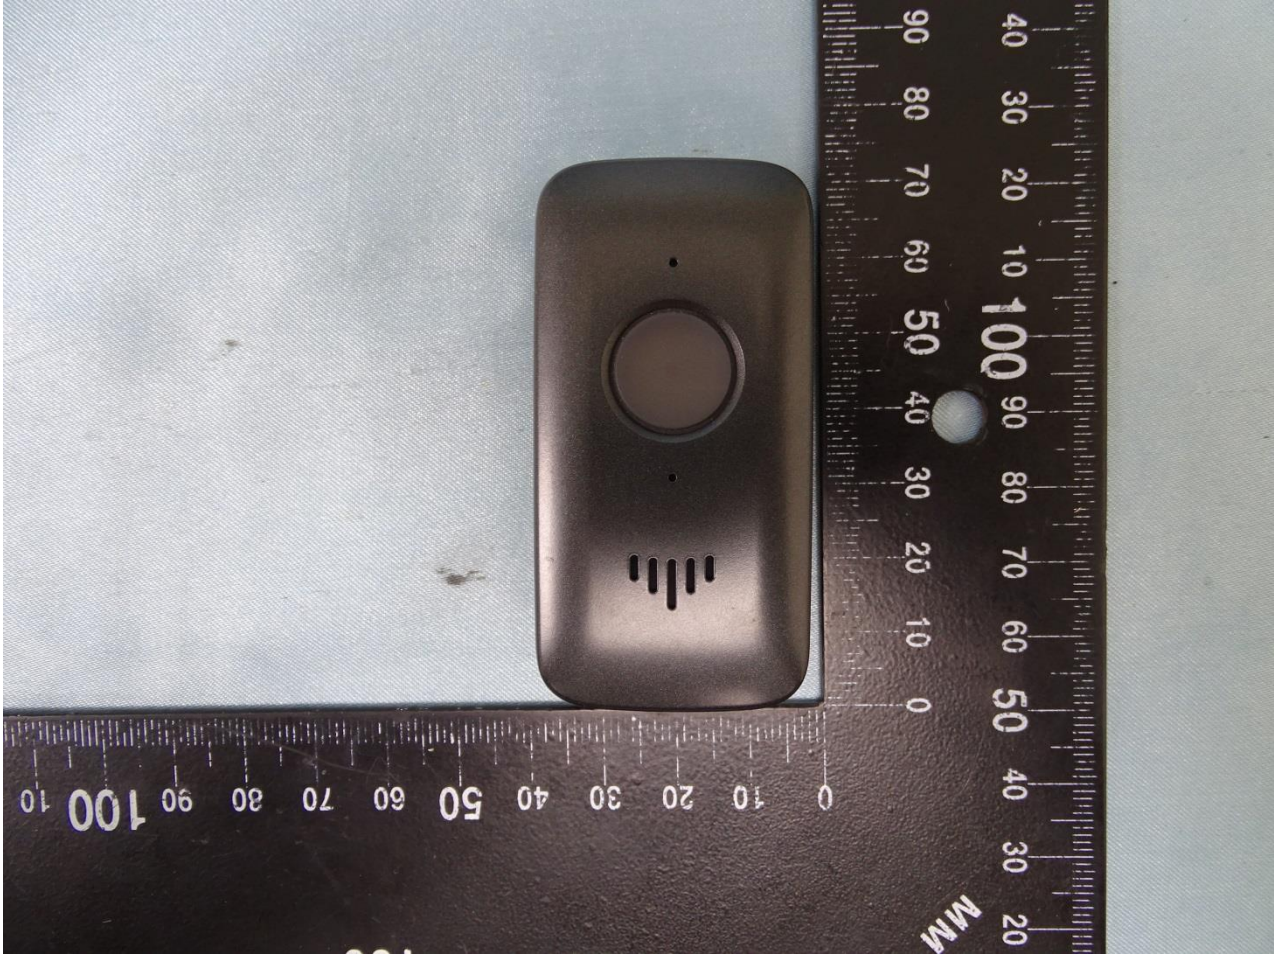

1. External Photograph of EUT

Brand Name: Belle / Model Name: Belle X ATT / Marketing Name: Belle X