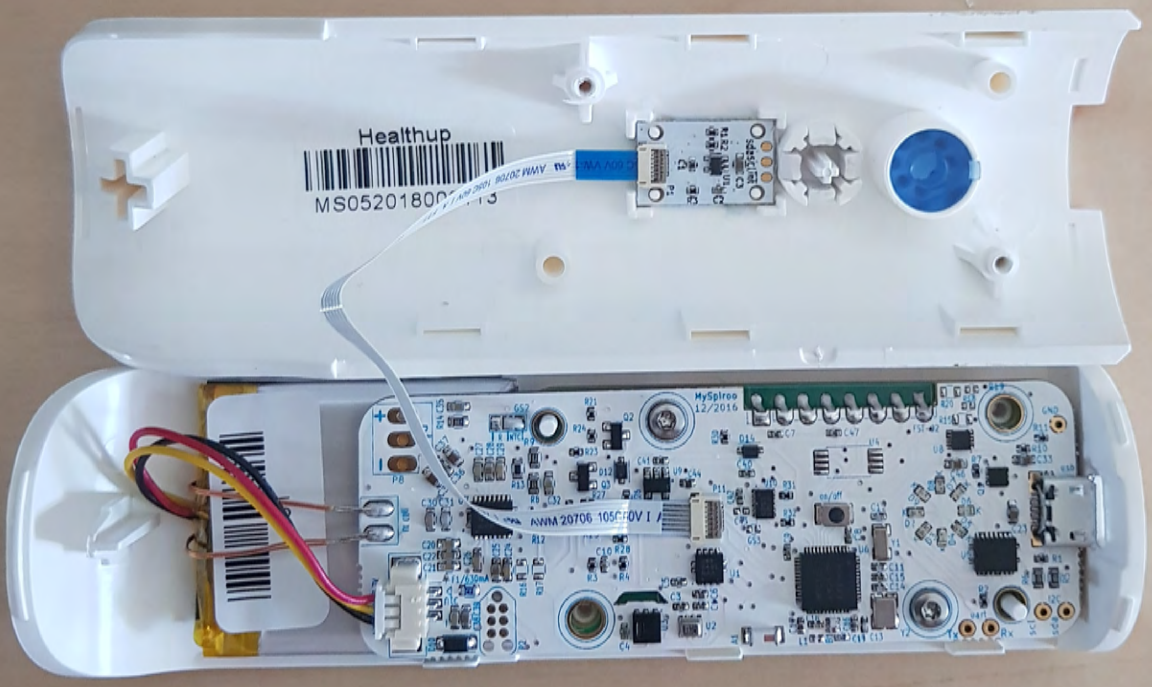

**NFC  
ANTENNA  
(UNDER PCB)**

**ANTENNA  
BLE**

**BLE**

Healthup

AMM 2070B 105C 80V 1 A FT1