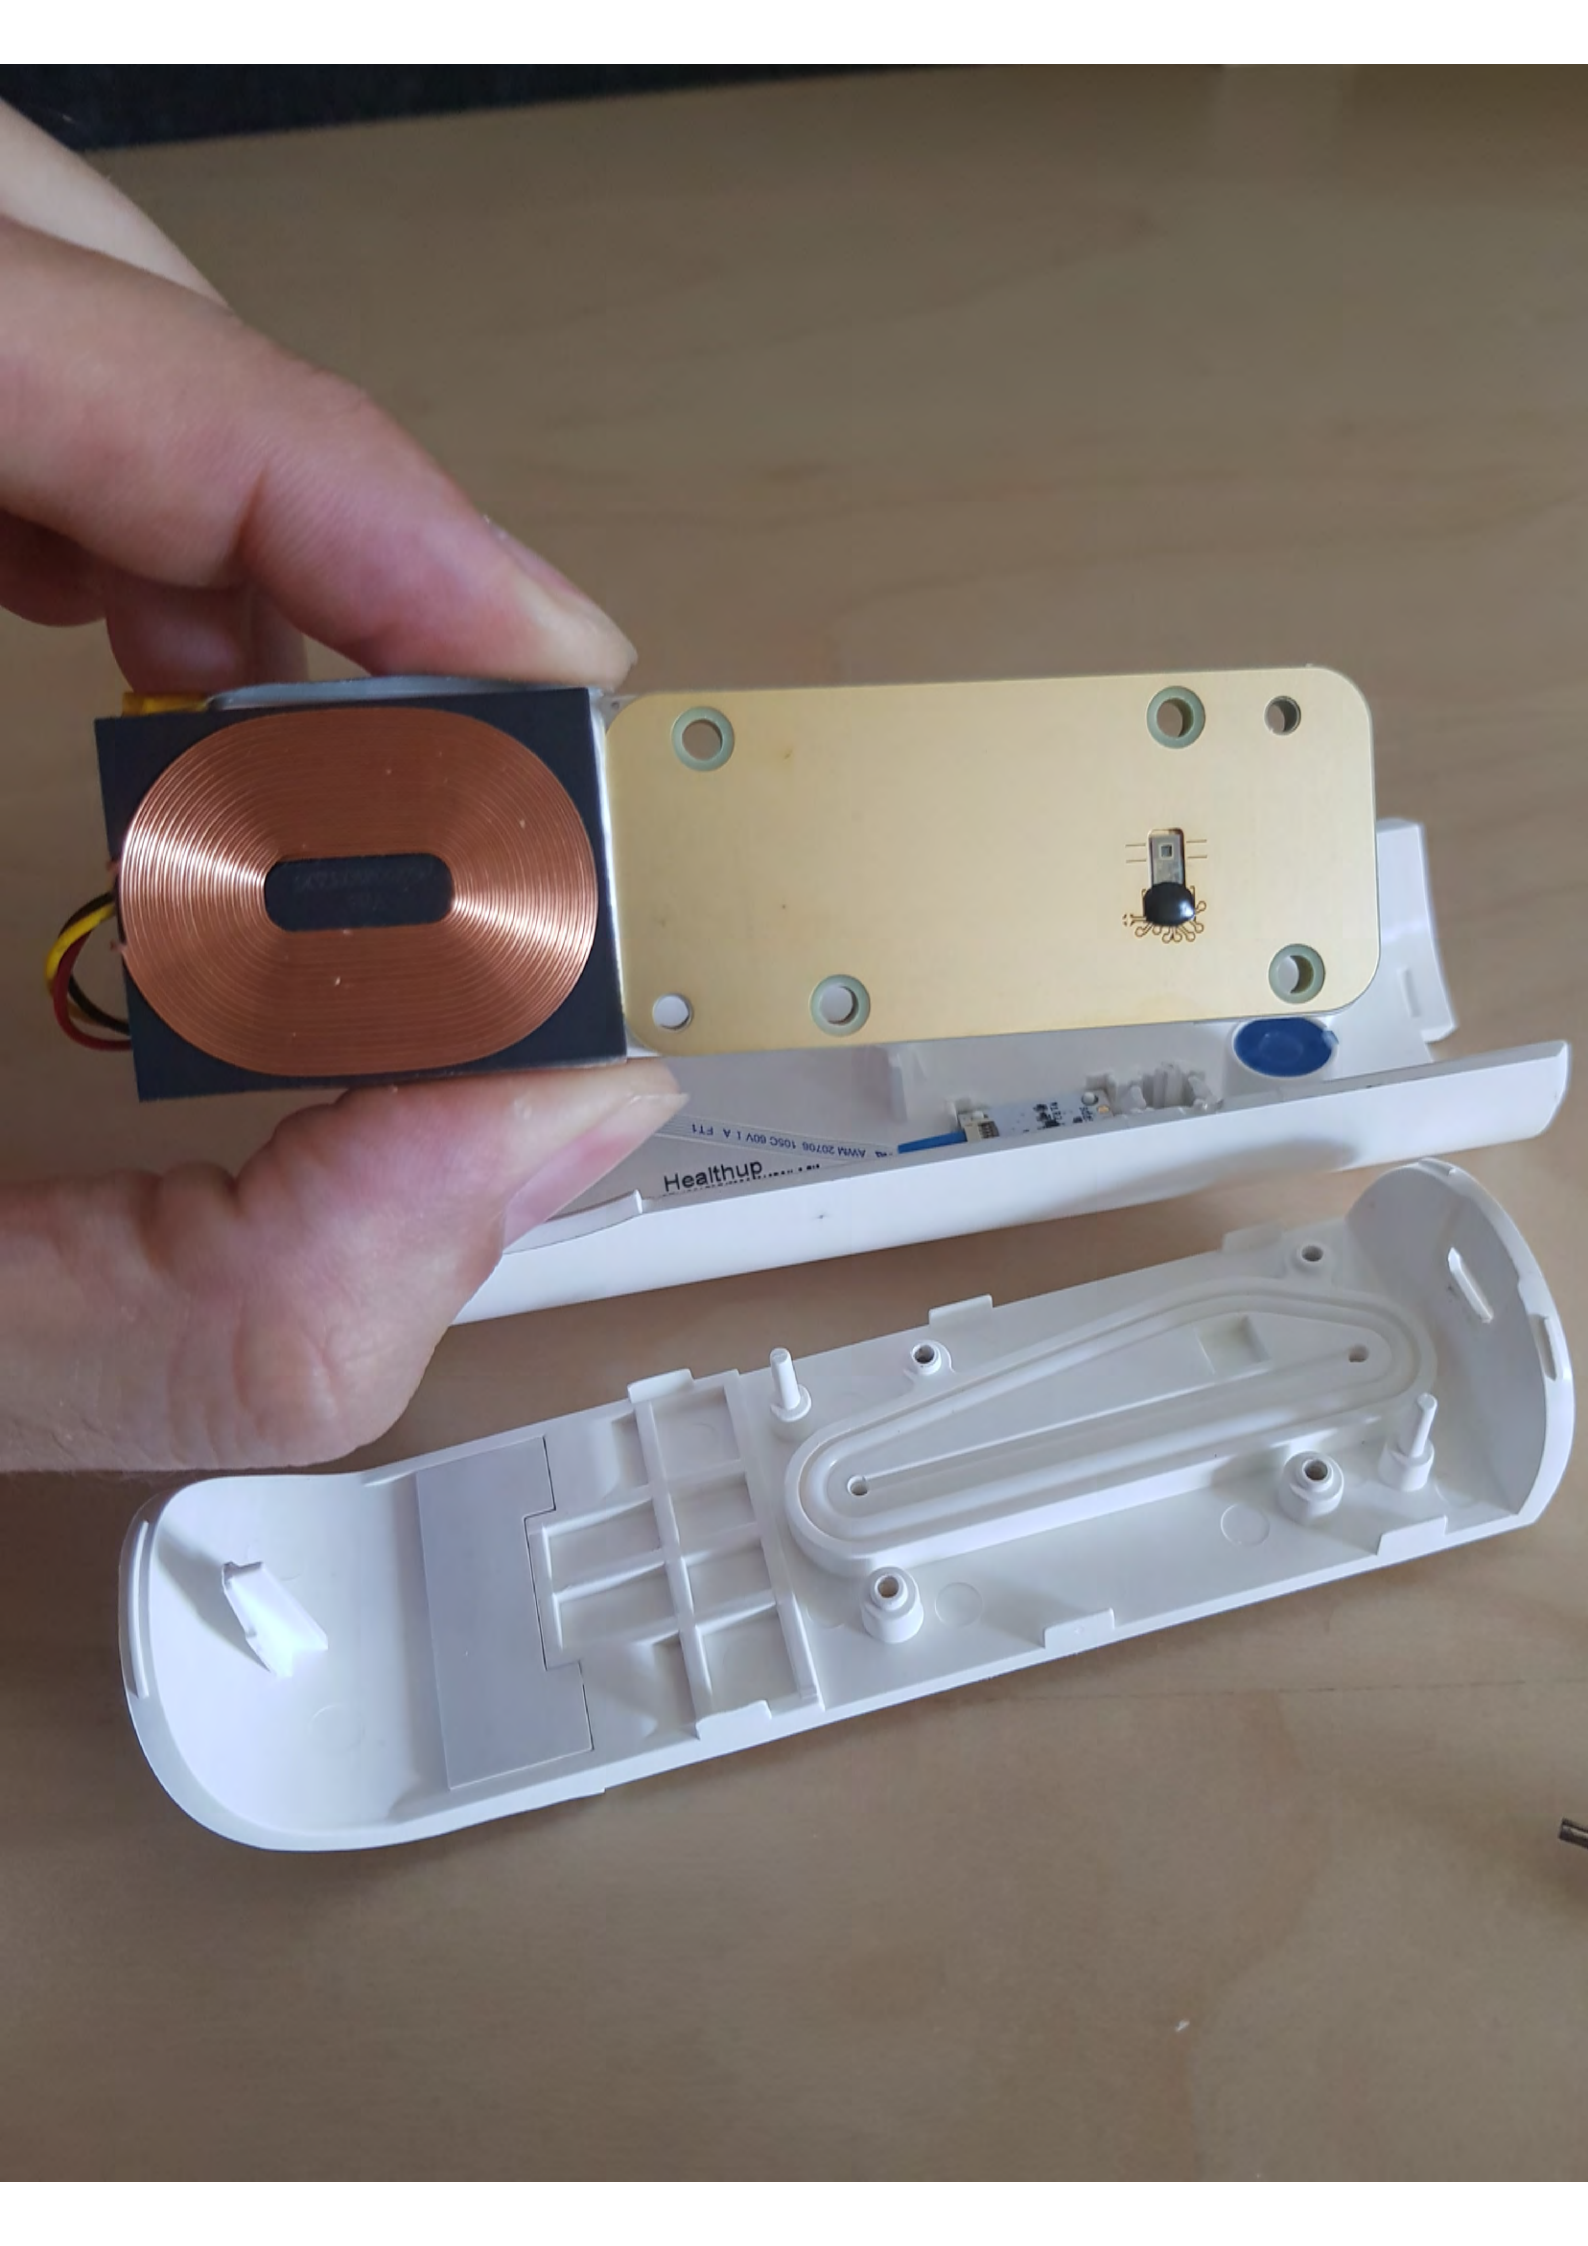

**NFC  
ANTENNA  
(UNDER PCB)**

**ANTENNA  
BLE**

**BLE**

Healthup

AMM 2070B 105C 80V 1 A FT1