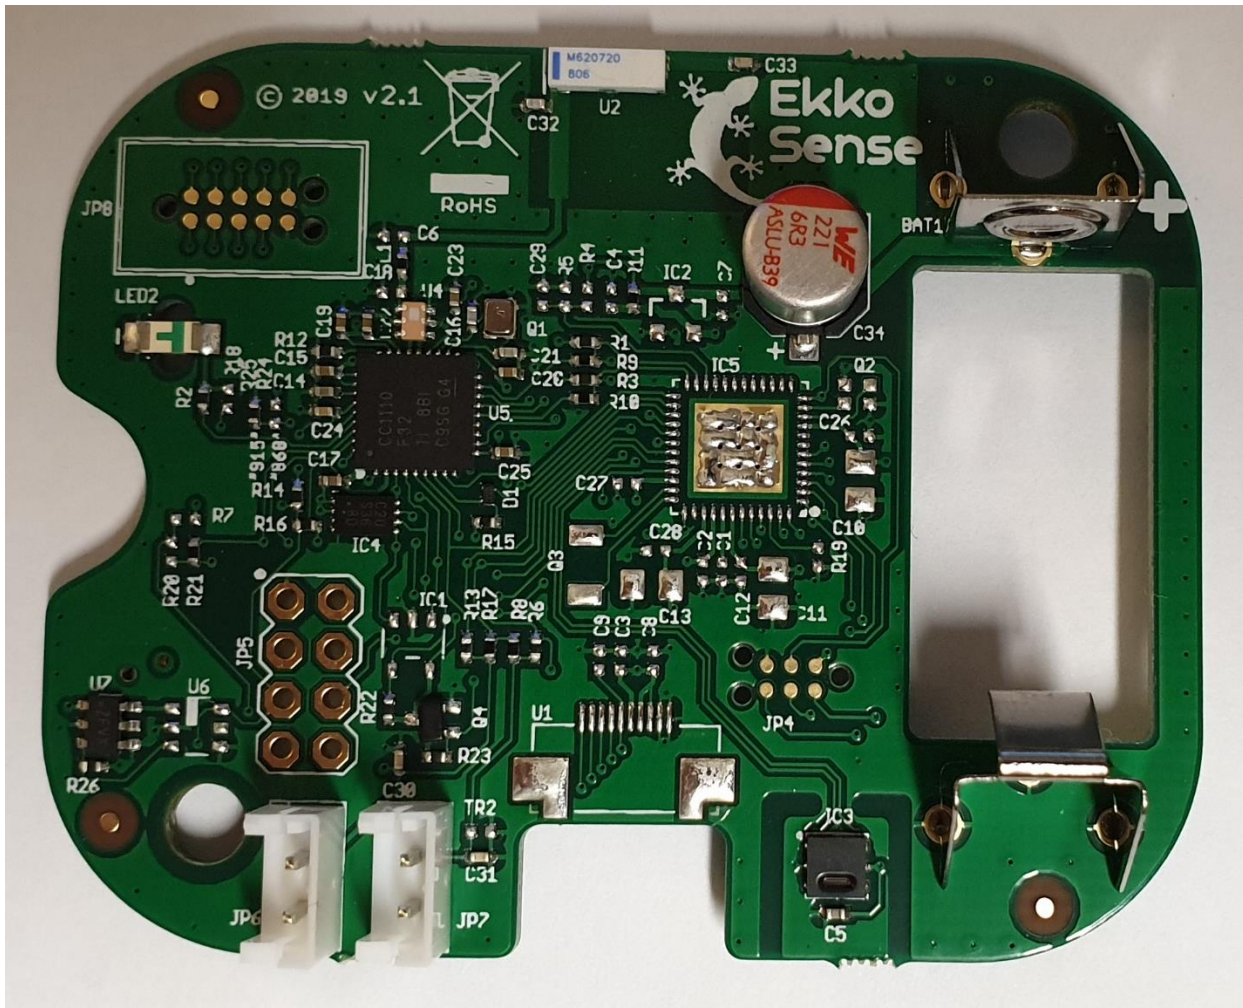

EkkoSensor FS-SNS-03 Internal photos

FS-TDX-03 Internal view, external thermistor sensors fitted

FS-TDX-03 Internal view, external thermistor sensors disconnected

FS-TDX-03 PCB component side view

FS-TDX-03 PCB rear side view

Empty case with display fitted

FS-THX-03 PCB component side view

FS-THX-03 PCB rear side view

FS-TSX-03 PCB component side view

FS-TSX-03 PCB rear side view