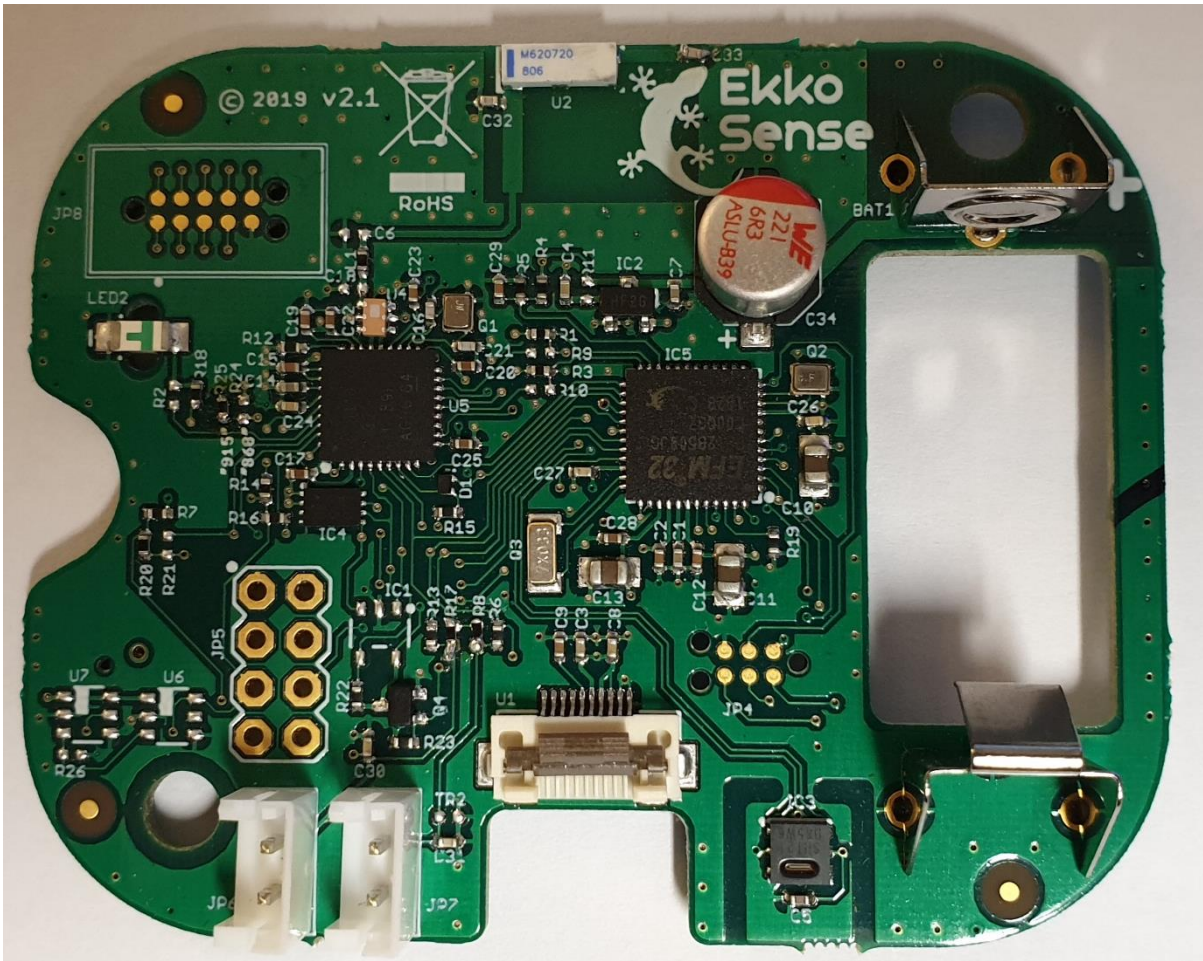

EkkoSensor FS-SNS-03 Internal photos

FS-TDX-03 Internal view, external thermistor sensors fitted

FS-TDX-03 Internal view, external thermistor sensors disconnected

FS-TDX-03 PCB component side view

FS-TDX-03 PCB rear side view

Empty case with display fitted

FS-THX-03 PCB component side view

FS-THX-03 PCB rear side view

FS-TSX-03 PCB component side view

FS-TSX-03 PCB rear side view