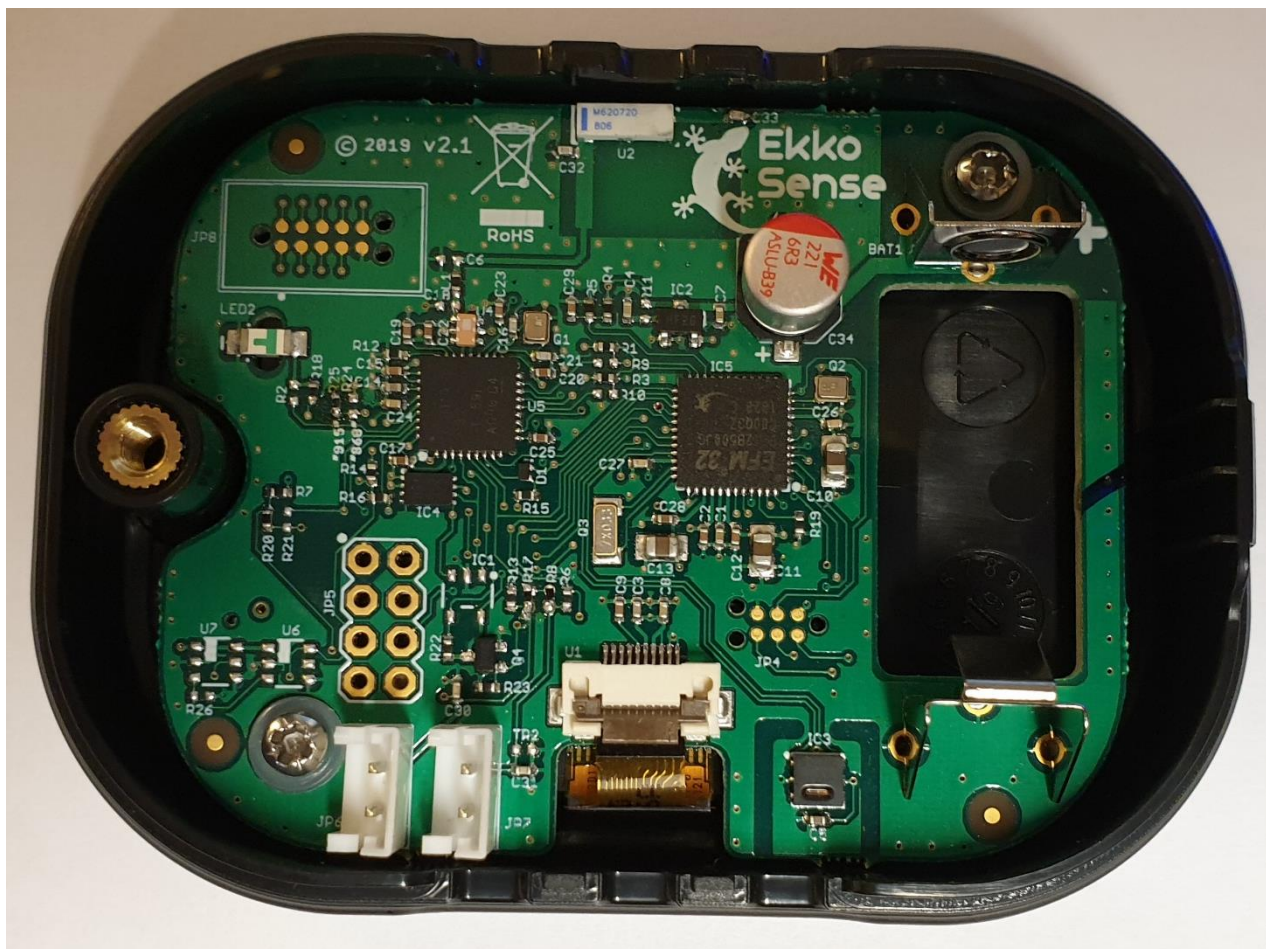

EkkoSensor FS-SNS-03 Internal photos

FS-TDX-03 Internal view, external thermistor sensors fitted

FS-TDX-03 Internal view, external thermistor sensors disconnected

FS-TDX-03 PCB component side view

FS-TDX-03 PCB rear side view

Empty case with display fitted

FS-THX-03 PCB component side view

FS-THX-03 PCB rear side view

FS-TSX-03 PCB component side view

FS-TSX-03 PCB rear side view