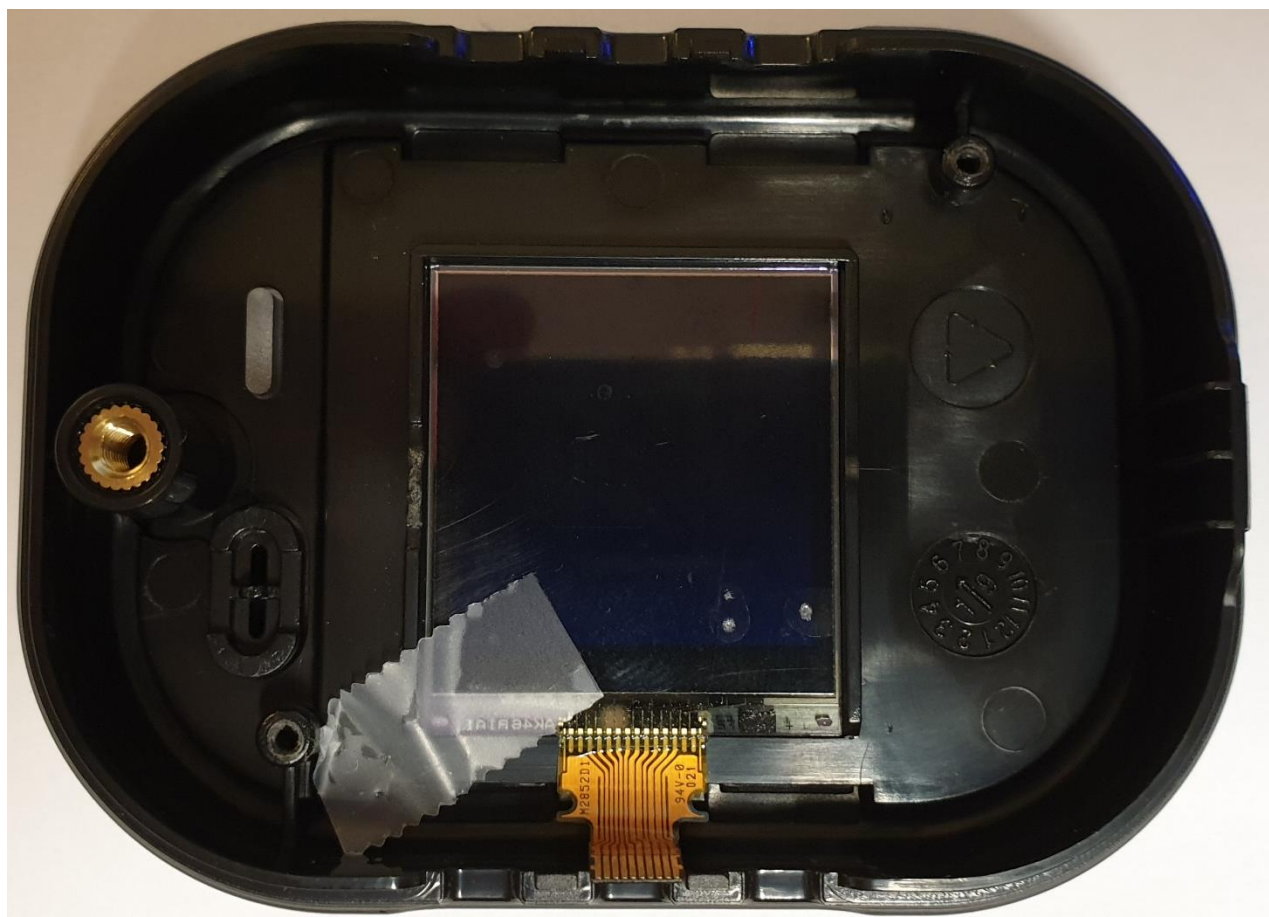

EkkoSensor FS-SNS-03 Internal photos

FS-TDX-03 Internal view, external thermistor sensors fitted

FS-TDX-03 Internal view, external thermistor sensors disconnected

FS-TDX-03 PCB component side view

FS-TDX-03 PCB rear side view

Empty case with display fitted

FS-THX-03 PCB component side view

FS-THX-03 PCB rear side view

FS-TSX-03 PCB component side view

FS-TSX-03 PCB rear side view