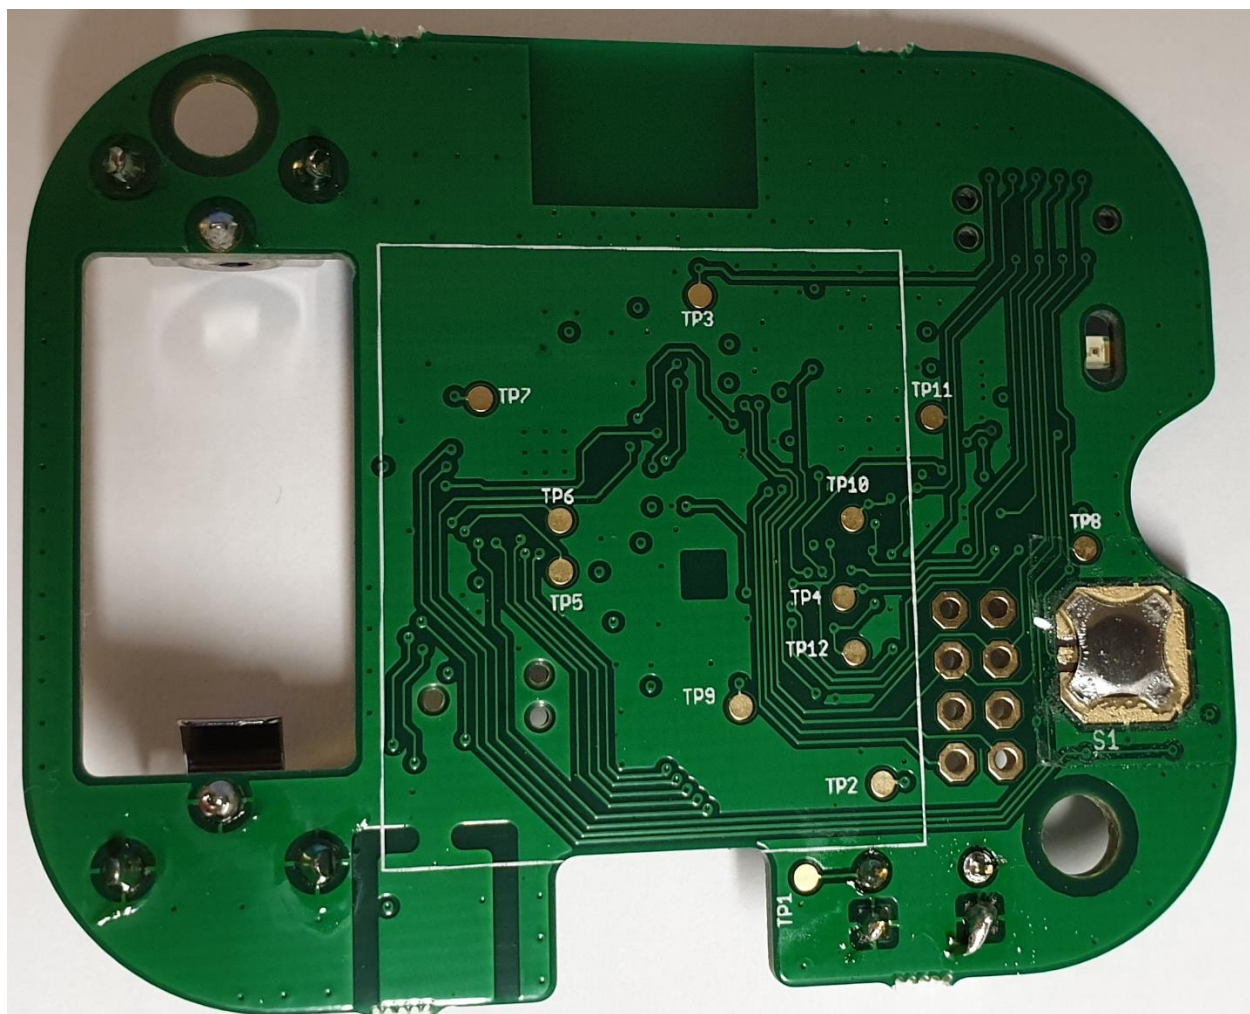

EkkoSensor FS-SNS-03 Internal photos

FS-TDX-03 Internal view, external thermistor sensors fitted

FS-TDX-03 Internal view, external thermistor sensors disconnected

FS-TDX-03 PCB component side view

FS-TDX-03 PCB rear side view

Empty case with display fitted

FS-THX-03 PCB component side view

FS-THX-03 PCB rear side view

FS-TSX-03 PCB component side view

FS-TSX-03 PCB rear side view