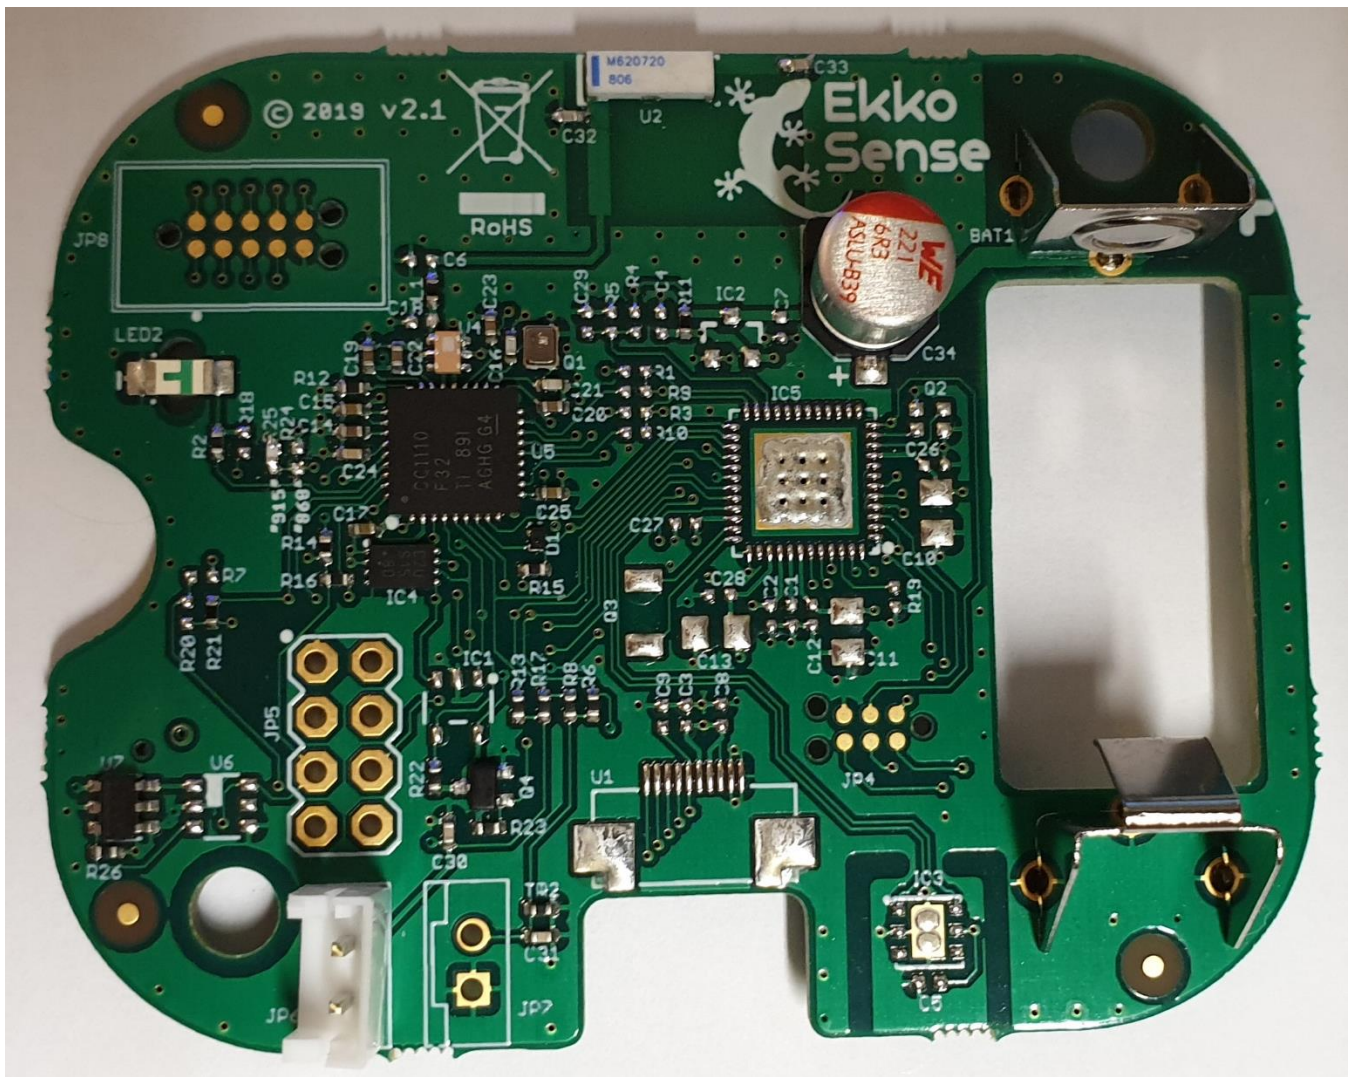

EkkoSensor FS-SNS-03 Internal photos

FS-TDX-03 Internal view, external thermistor sensors fitted

FS-TDX-03 Internal view, external thermistor sensors disconnected

FS-TDX-03 PCB component side view

FS-TDX-03 PCB rear side view

Empty case with display fitted

FS-THX-03 PCB component side view

FS-THX-03 PCB rear side view

FS-TSX-03 PCB component side view

FS-TSX-03 PCB rear side view