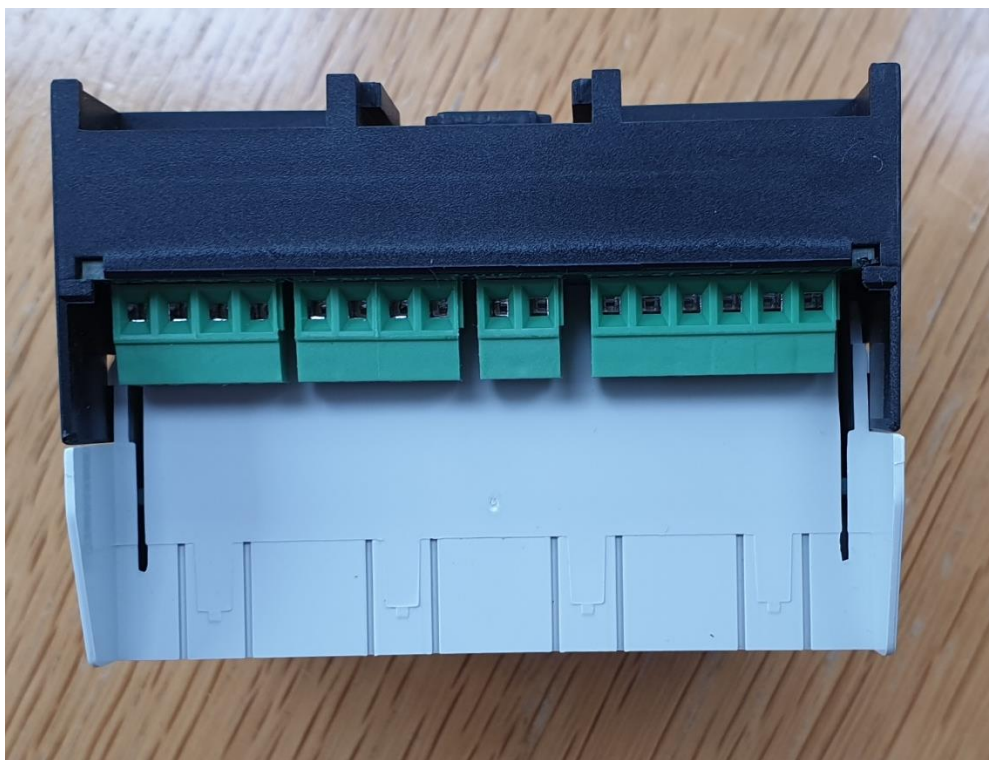

EkkoAir FS-EA-10 External photos