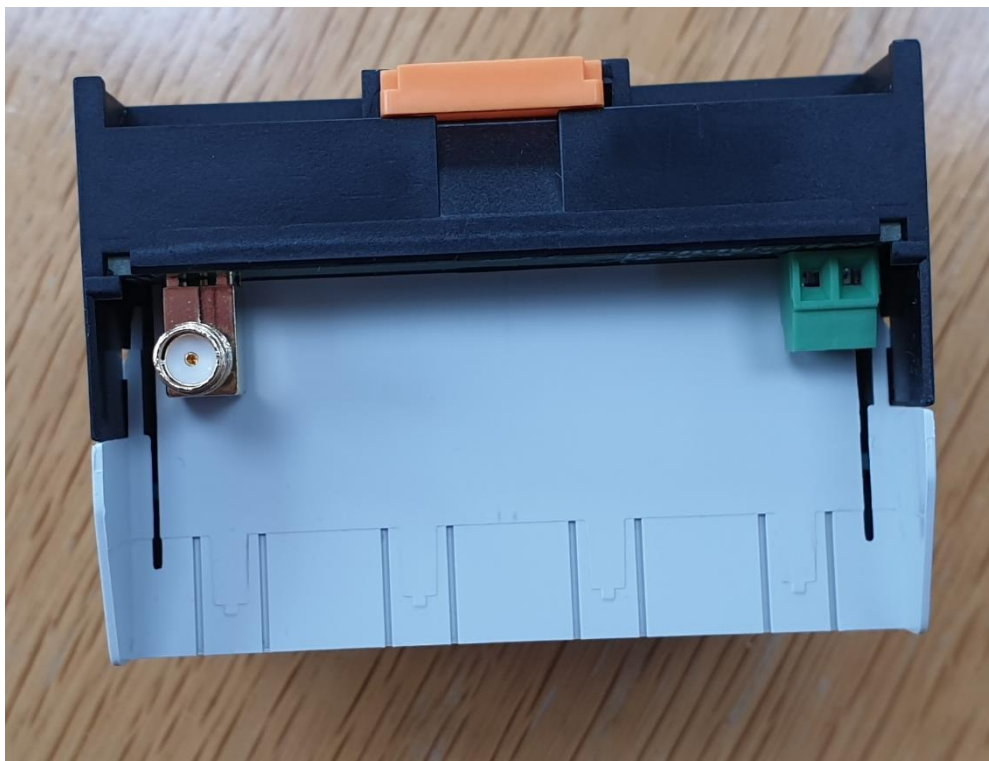

# EkkoAir FS-EA-10 External photos

Main unit (70mm x 74mm x 46mm)

# EkkoAir FS-EA-10 External photos

# EkkoAir FS-EA-10 External photos

Sensor (36mm x 46mm x 11mm)