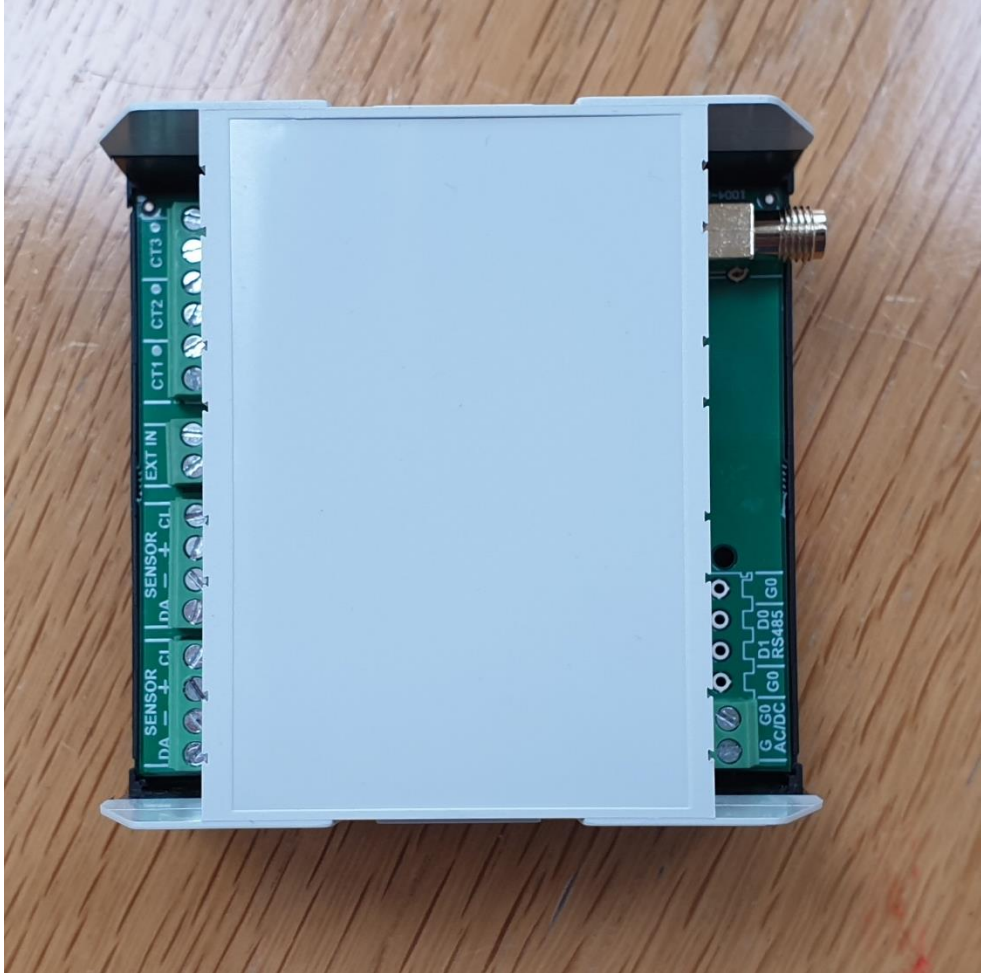

# EkkoAir FS-EA-10 External photos

Main unit (70mm x 74mm x 46mm)

# EkkoAir FS-EA-10 External photos

# EkkoAir FS-EA-10 External photos

Sensor (36mm x 46mm x 11mm)