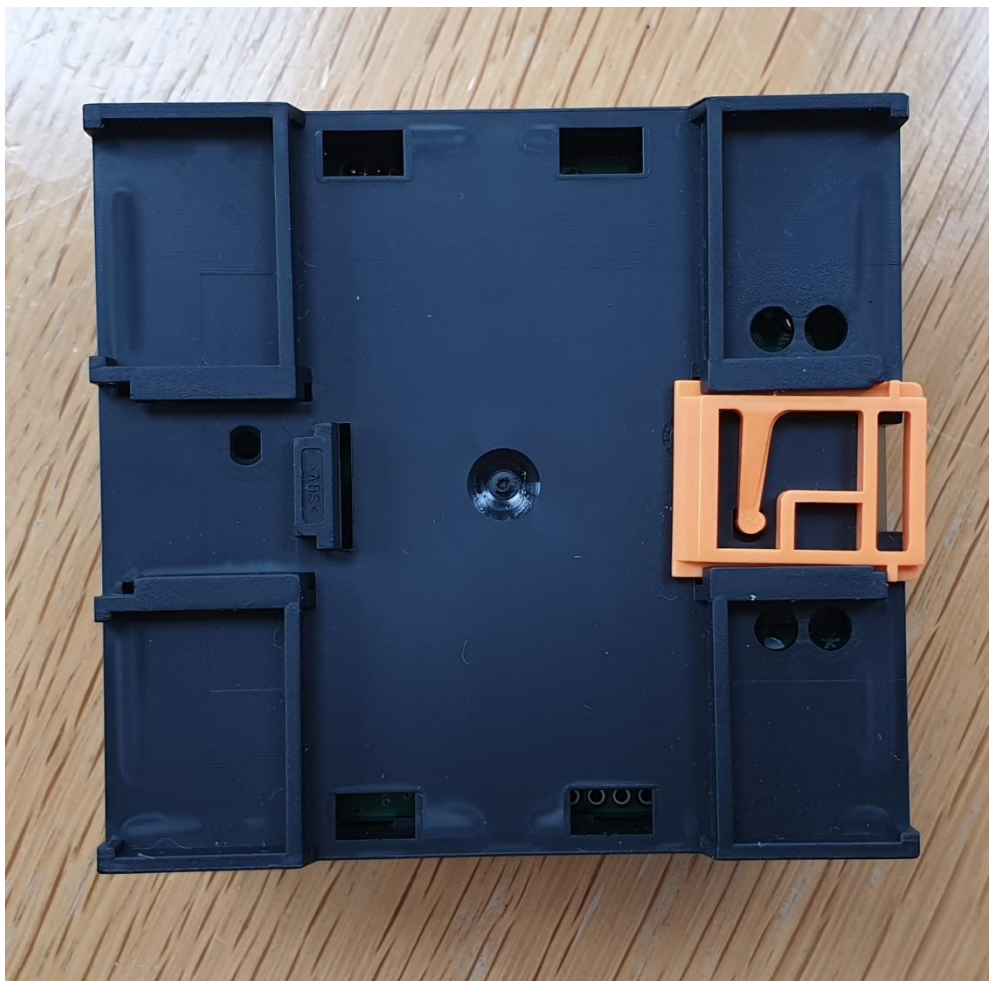

# EkkoAir FS-EA-10 External photos

Main unit (70mm x 74mm x 46mm)

# EkkoAir FS-EA-10 External photos

# EkkoAir FS-EA-10 External photos

Sensor (36mm x 46mm x 11mm)