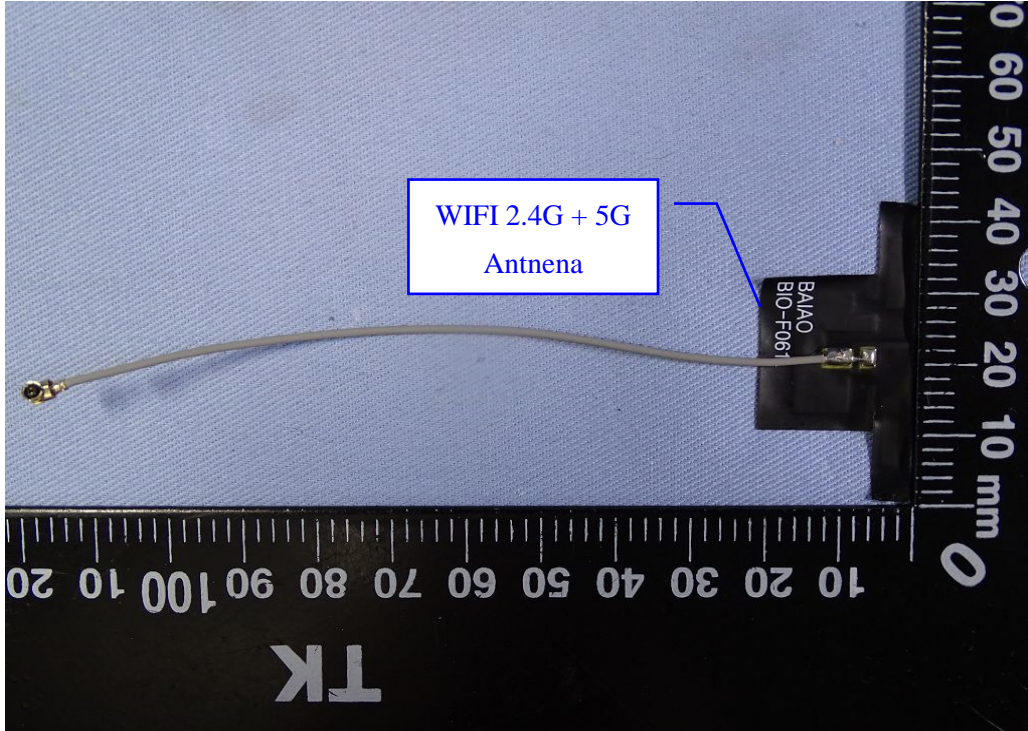

Model Name : A10 / AVA 、i3ALLSYNC TOUCH RX46 / i3-TECHNOLOGY

Photo 20

Trade Name : CT1820 / CENTRON

Model Name : A10 / AVA 、i3ALLSYNC TOUCH RX46 / i3-TECHNOLOGY

--- END ---