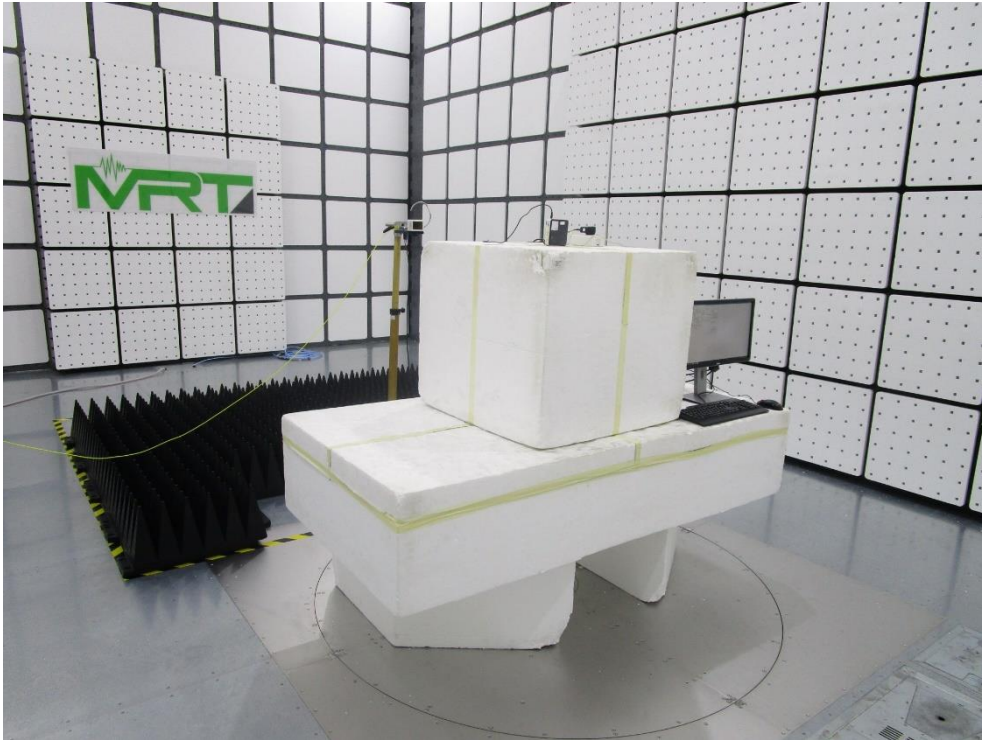

Product: Wireless Streaming Station Brand Name: Centron

**Model Number:
CT1800, HS770, NM240, NJ340**

Test Photograph

Description: Front View of Conducted Emission Test Setup

Description: Back View of Conducted Emission Test Setup

Description: Radiated Emission Test Setup for 30MHz~1GHz

Description: Radiated Emission Test Setup for 1GHz~18GHz

Description: Radiated Emission Test Setup for 18GHz~40GHz

Description: Conducted Emission Test Setup