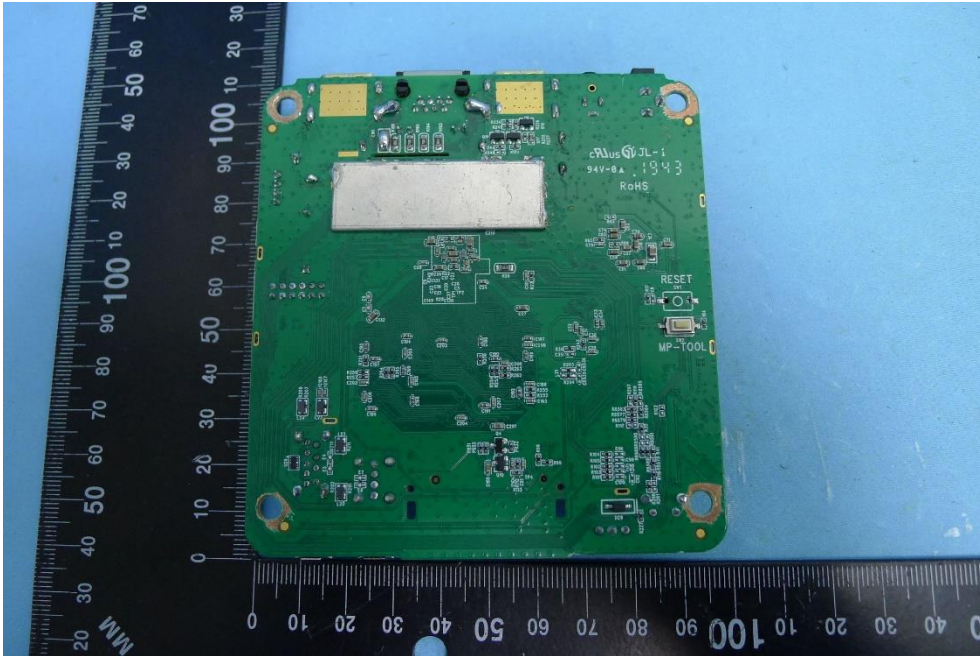

Product: Wireless Streaming Station      Brand Name: Centron

Model Number:  
CT1800, HS770, NM240, NJ340

### Internal Photograph

(1) EUT Photo

(2) EUT Photo

(3) EUT Photo

(4) EUT Photo

(5) EUT Photo

(6) EUT Photo

(7) EUT Photo