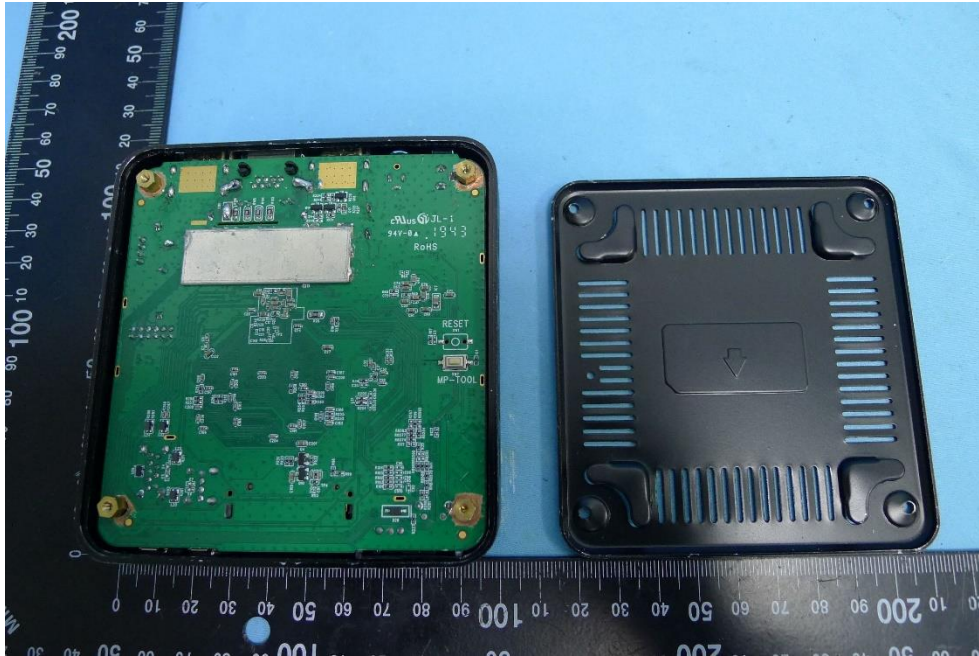

Product: Wireless Streaming Station      Brand Name: Centron

Model Number:  
CT1800, HS770, NM240, NJ340

### Internal Photograph

(1) EUT Photo

(2) EUT Photo

(3) EUT Photo

(4) EUT Photo

(5) EUT Photo

(6) EUT Photo

(7) EUT Photo