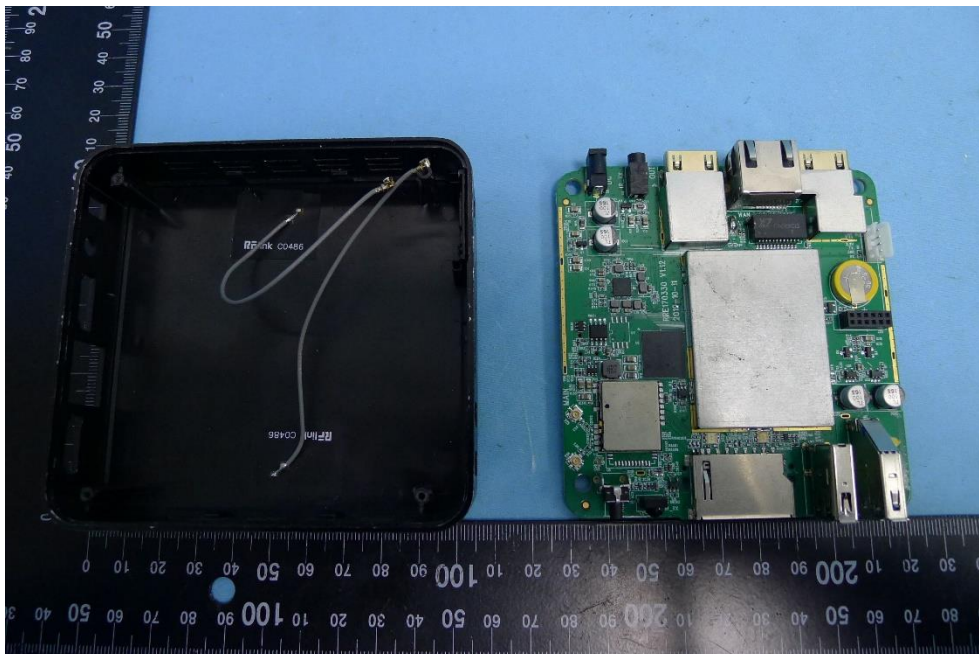

Product: Wireless Streaming Station      Brand Name: Centron

Model Number:  
CT1800, HS770, NM240, NJ340

### Internal Photograph

(1) EUT Photo

(2) EUT Photo

(3) EUT Photo

(4) EUT Photo

(5) EUT Photo

(6) EUT Photo

(7) EUT Photo