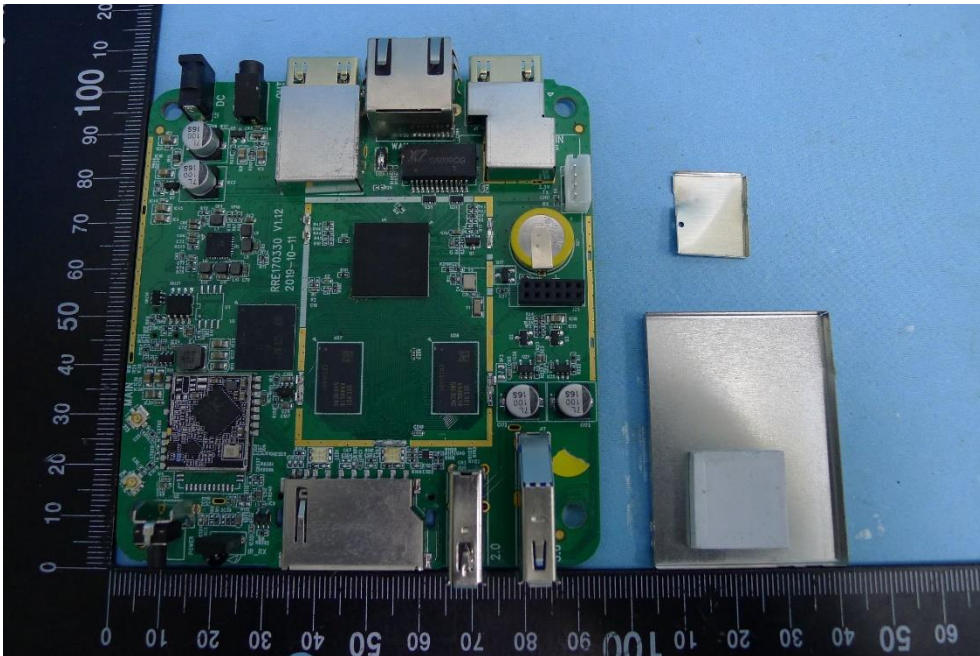

Product: Wireless Streaming Station      Brand Name: Centron

Model Number:  
CT1800, HS770, NM240, NJ340

### Internal Photograph

(1) EUT Photo

(2) EUT Photo

(3) EUT Photo

(4) EUT Photo

(5) EUT Photo

(6) EUT Photo

(7) EUT Photo