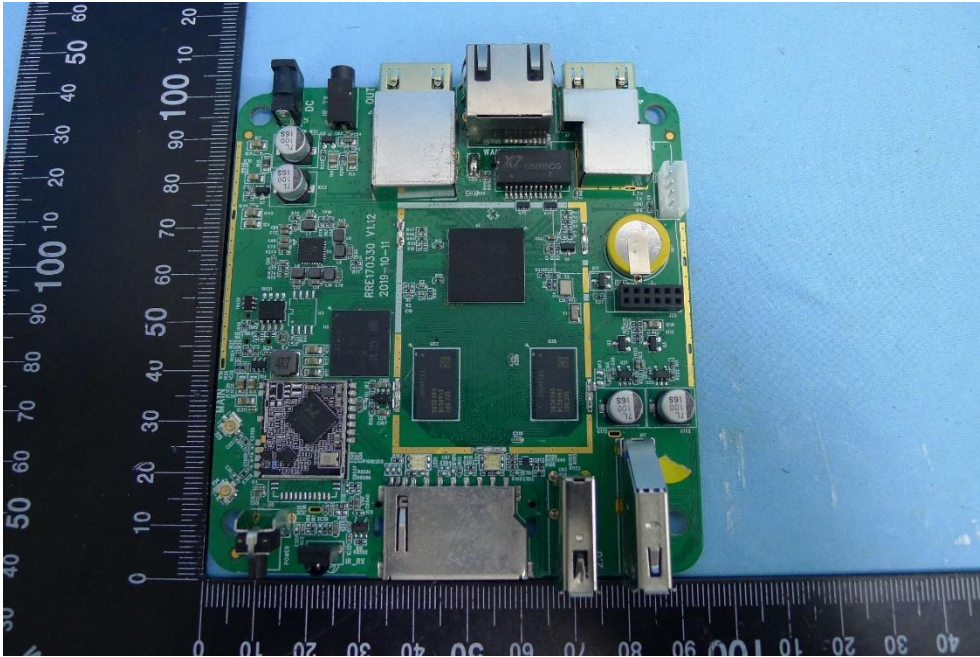

Product: Wireless Streaming Station      Brand Name: Centron

Model Number:  
CT1800, HS770, NM240, NJ340

### Internal Photograph

(1) EUT Photo

(2) EUT Photo

(3) EUT Photo

(4) EUT Photo

(5) EUT Photo

(6) EUT Photo

(7) EUT Photo