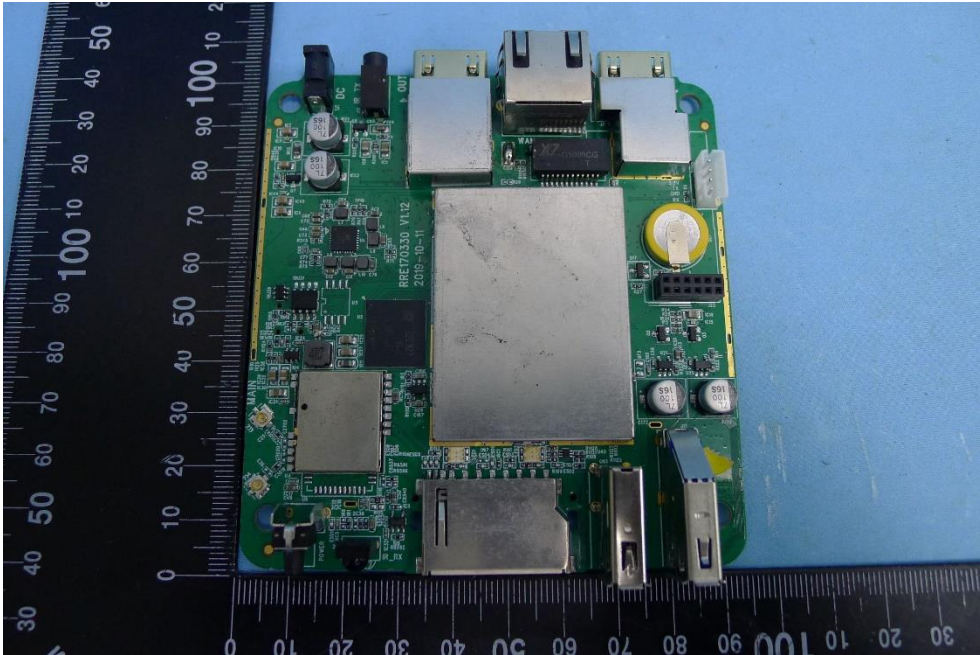

Product: Wireless Streaming Station      Brand Name: Centron

Model Number:  
CT1800, HS770, NM240, NJ340

### Internal Photograph

(1) EUT Photo

(2) EUT Photo

(3) EUT Photo

(4) EUT Photo

(5) EUT Photo

(6) EUT Photo

(7) EUT Photo