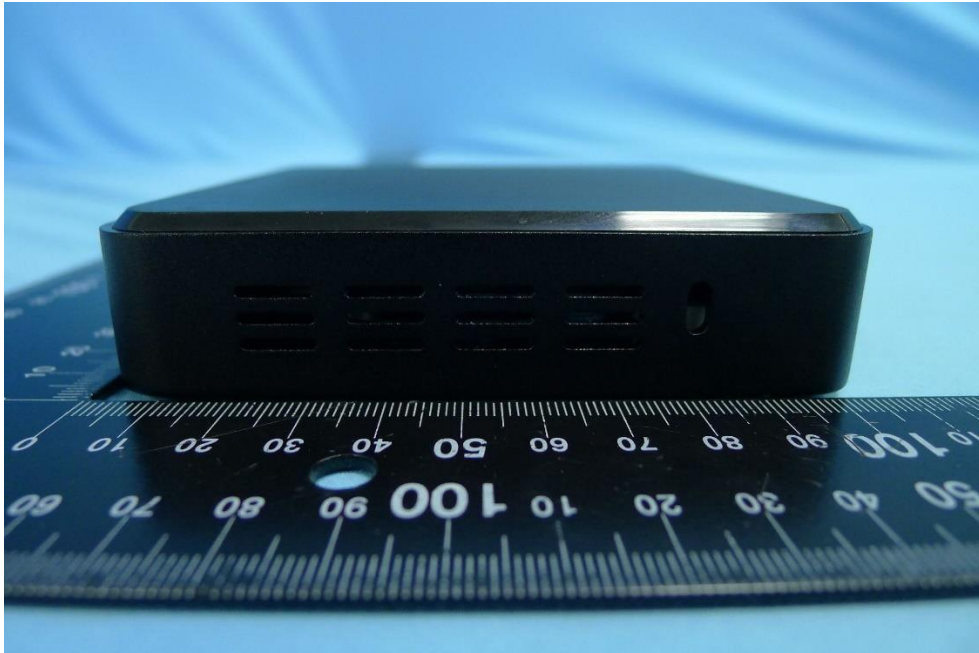

Product: Wireless Streaming Station Brand Name: Centron

Model Number:
CT1800, HS770, NM240, NJ340

External Photograph

(1) EUT Photo

(2) EUT Photo

(3) EUT Photo

(4) EUT Photo

(5) EUT Photo