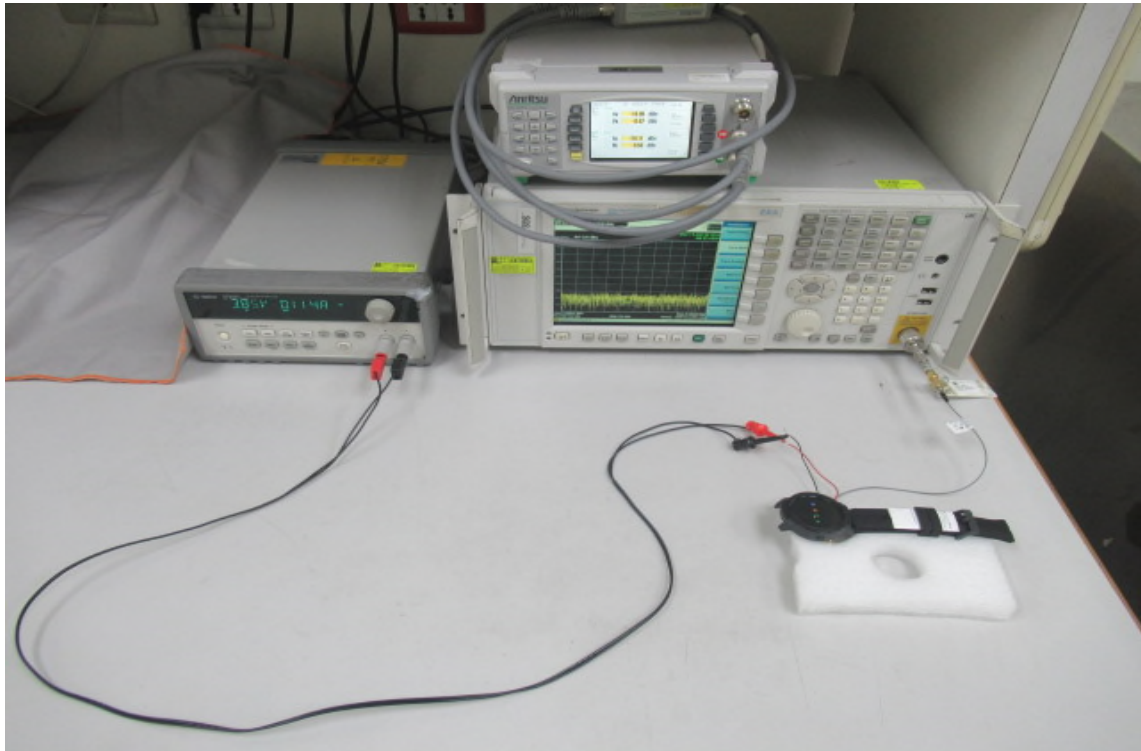

PHOTOGRAPHS OF SET UP

Radiated Emission Set up Photos (Below 30MHz)

Radiated Emission Set up Photos (Below 1GHz)

Radiated Emission Set up Photos (Above 1GHz)

Conduction Setup Photo (Measurement at AC Power Line)

**Conducted Setup Photo (Measurement at Antenna Port)
WLAN 、BLE**

BT